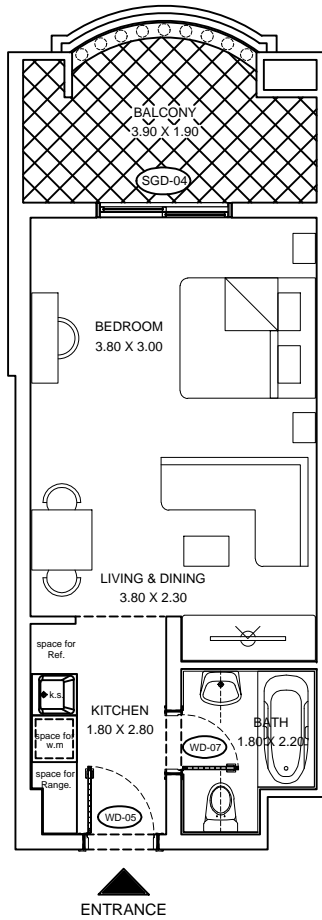

RB-1BED ROOM TYPE-4

△			
△			
NO.	DATE	DESCRIPTION	REV. BY

REVISIONS AND ISSUES

**AL-HAMRA**  
 REAL ESTATE DEVELOPMENT LLC

DRAWING TITLE:  
**ROYAL BREEZE BUILDING  
 1BED ROOM TYPE4**

DRAWN BY :	DATE:
CHECKED BY :	<b>21.01.2015</b>
SCALE:	REV. NO.:
<b>1:100 @ A4</b>	<b>00</b>