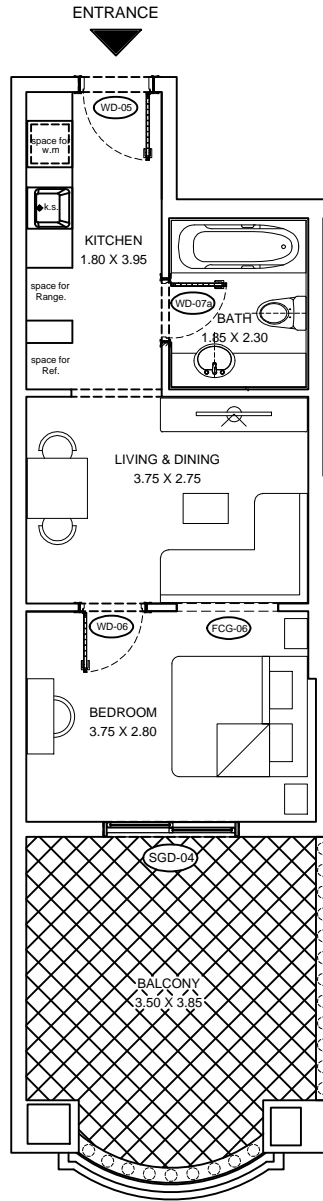

RB-1BED ROOM TYPE-3

NO.	DATE	DESCRIPTION	REV. BY
REVISIONS AND ISSUES			

AL-HAMRA
REAL ESTATE DEVELOPMENT LLC

DRAWING TITLE:
**ROYAL BREEZE BUILDING
1BED ROOM TYPE3**

DRAWN BY :	DATE:
CHECKED BY :	21.01.2015
SCALE:	DRAWING NO.:
1:100 @ A4	-
REV. NO.:	00