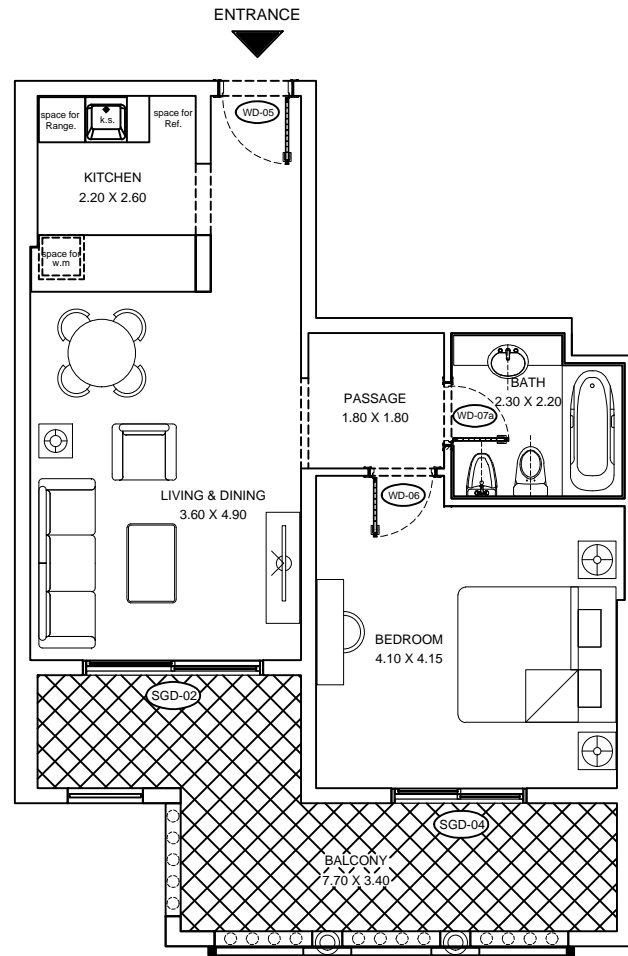

RB-1BED ROOM TYPE-2

NO.	DATE	DESCRIPTION	REV. BY
REVISIONS AND ISSUES			

AL-HAMRA
REAL ESTATE DEVELOPMENT LLC

DRAWING TITLE:
**ROYAL BREEZE BUILDING
1BED ROOM TYPE2**

DRAWN BY :	DATE:
CHECKED BY :	21.01.2015
SCALE:	REV. NO.:
1:100 @ A4	00