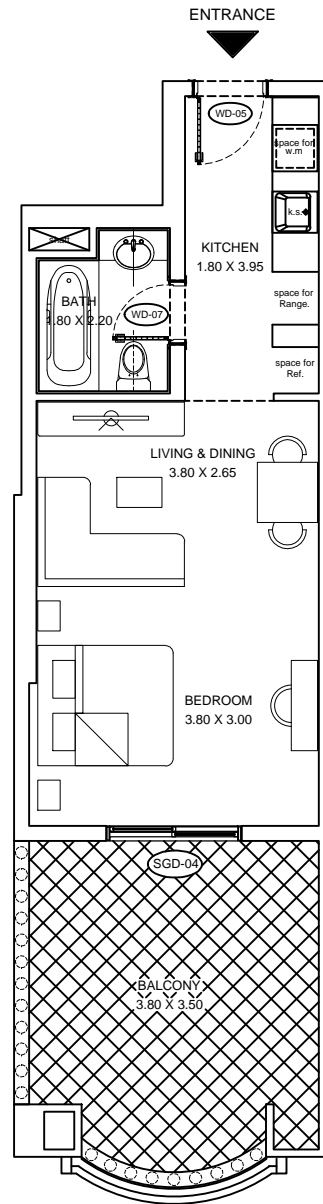

STUDIO TYPE-2

△			
△			
NO.	DATE	DESCRIPTION	REV. BY
REVISIONS AND ISSUES			

AL-HAMRA
REAL ESTATE DEVELOPMENT LLC

DRAWING TITLE:
**ROYAL BREEZE BUILDING
STUDIO TYPE2**

DRAWN BY :	DATE:
CHECKED BY :	21.01.2015
SCALE:	DRAWING NO.:
1:100 @ A4	-
REV. NO.:	00