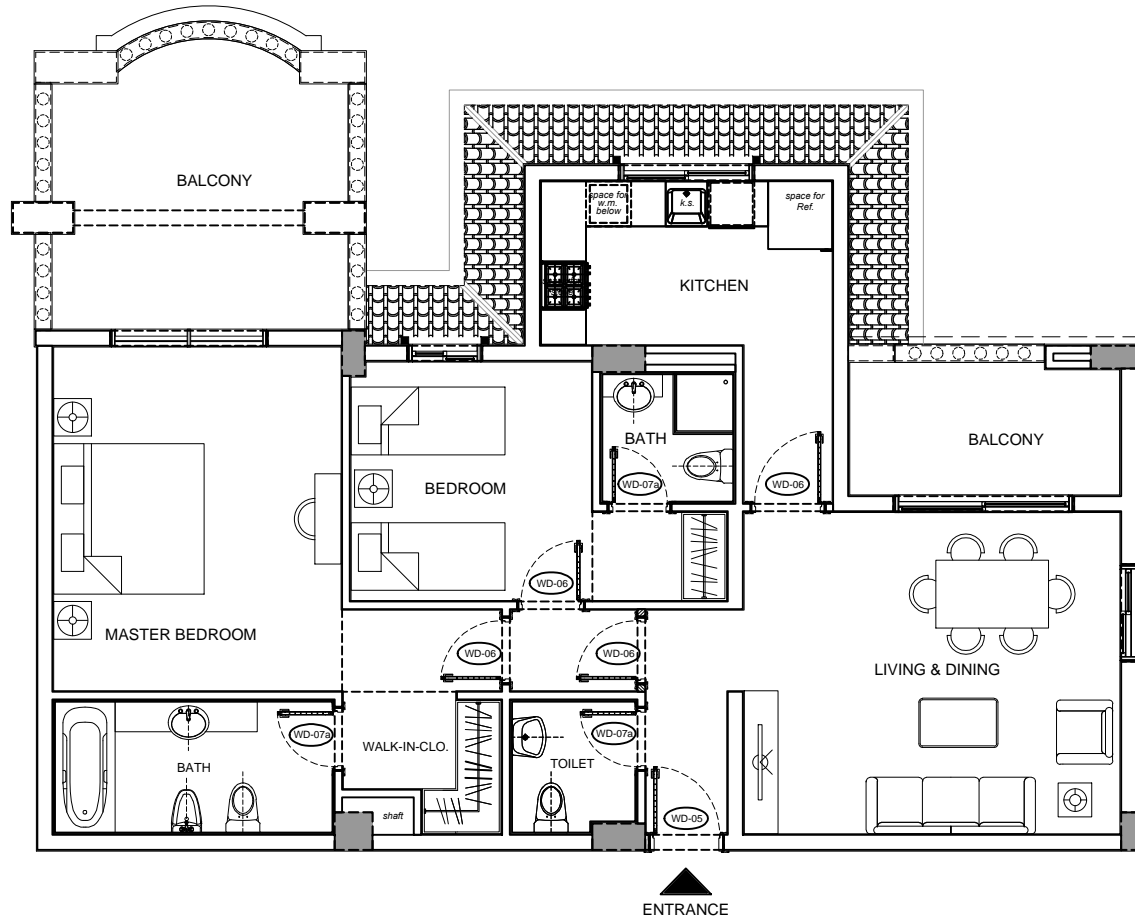

RB-2BED ROOM TYPE-2

NO.	DATE	DESCRIPTION	REV. BY
REVISIONS AND ISSUES			

AL-HAMRA
REAL ESTATE DEVELOPMENT LLC

DRAWING TITLE:
**ROYAL BREEZE BUILDING
2BED ROOM TYPE2**

DRAWN BY :	DATE:
CHECKED BY :	21.01.2015
SCALE:	REV. NO.:
1:100 @ A4	00