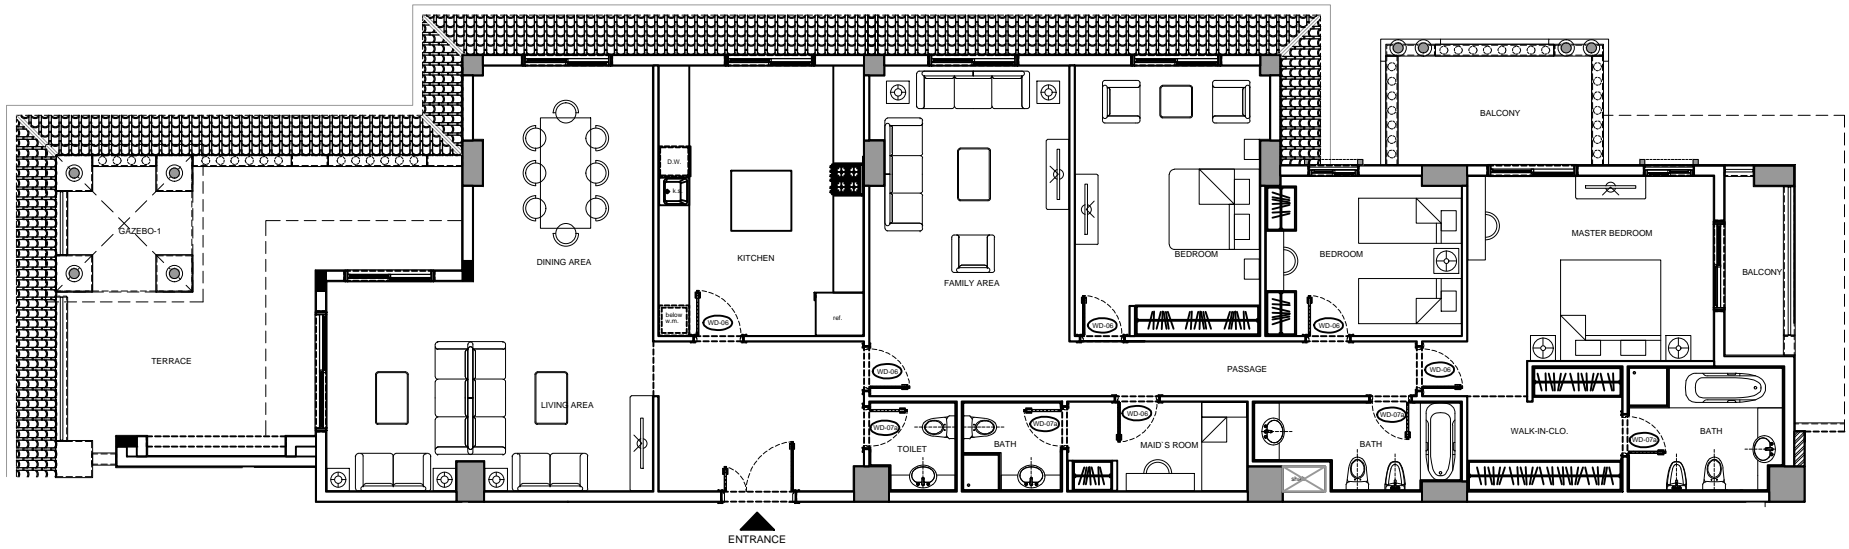

**RB-3BED ROOM TYPE-1**

NO.	DATE	DESCRIPTION	REV. BY
REVISIONS AND ISSUES			

**AL-HAMRA**  
 REAL ESTATE DEVELOPMENT LLC

DRAWING TITLE:  
**ROYAL BREEZE BUILDING  
 3BED ROOM TYPE1**

DRAWN BY :	DATE:
CHECKED BY :	<b>21.01.2015</b>
SCALE:	REV. NO.:
<b>1:125 @ A4</b>	<b>00</b>