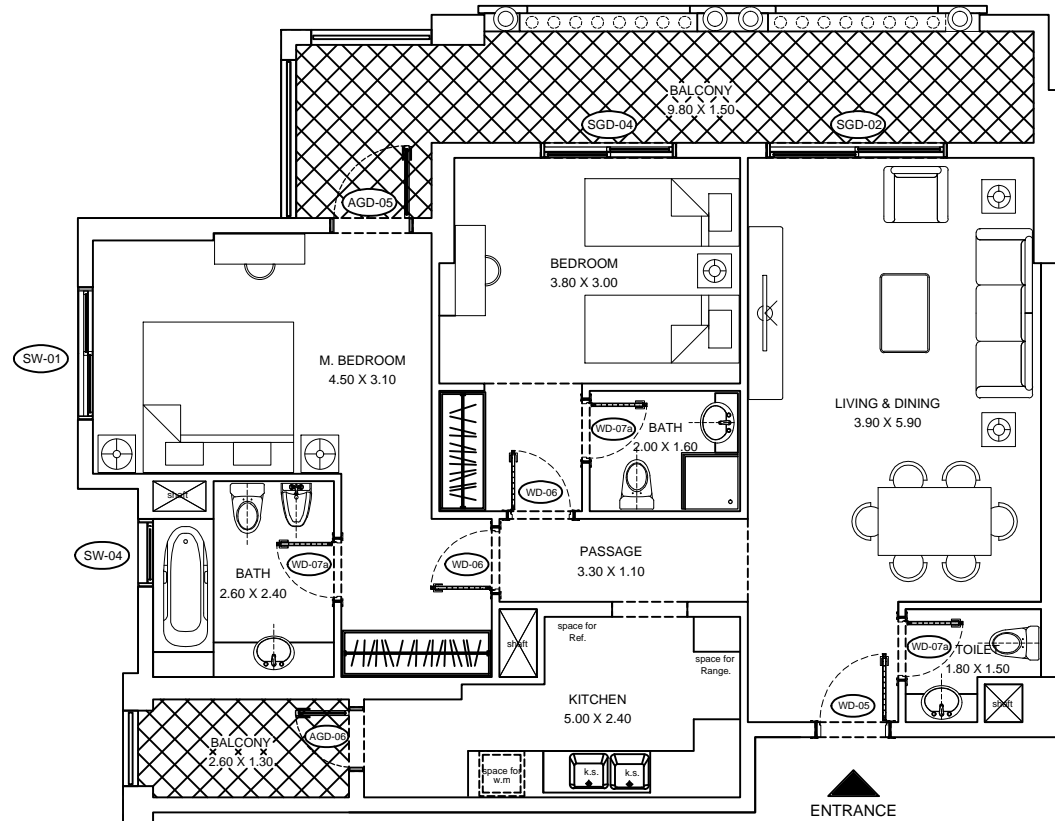

RB-2BED ROOM TYPE-1

NO.	DATE	DESCRIPTION	REV. BY
REVISIONS AND ISSUES			

AL-HAMRA
REAL ESTATE DEVELOPMENT LLC

DRAWING TITLE:
**ROYAL BREEZE BUILDING
2BED ROOM TYPE1**

DRAWN BY :	DATE:
CHECKED BY :	21.01.2015
SCALE:	REV. NO.:
1:100 @ A4	00