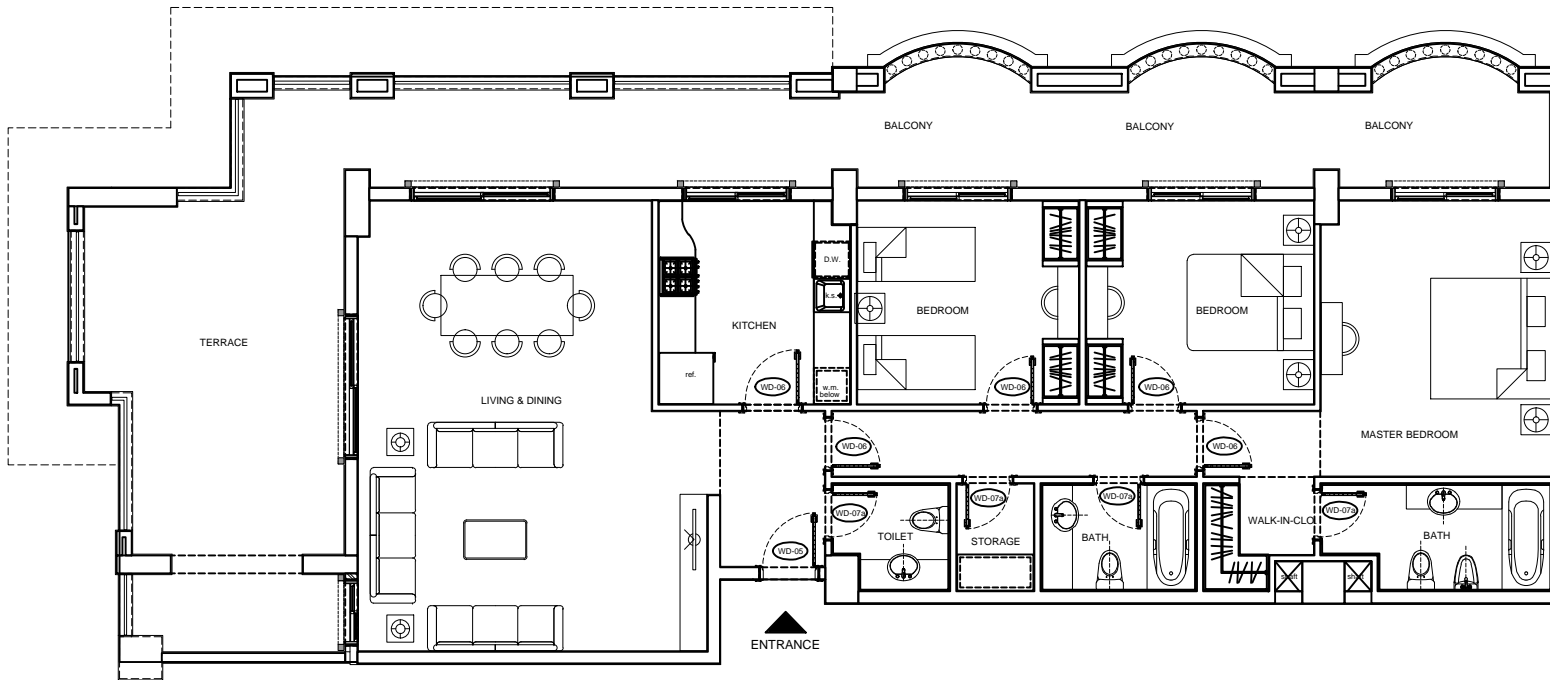

RB-3BED ROOM TYPE-1

NO.	DATE	DESCRIPTION	REV. BY
REVISIONS AND ISSUES			

AL-HAMRA
REAL ESTATE DEVELOPMENT LLC

DRAWING TITLE:
**ROYAL BREEZE BUILDING
3BED ROOM TYPE1**

DRAWN BY :	DATE:
CHECKED BY :	21.01.2015
SCALE:	REV. NO.:
1:125 @ A4	00