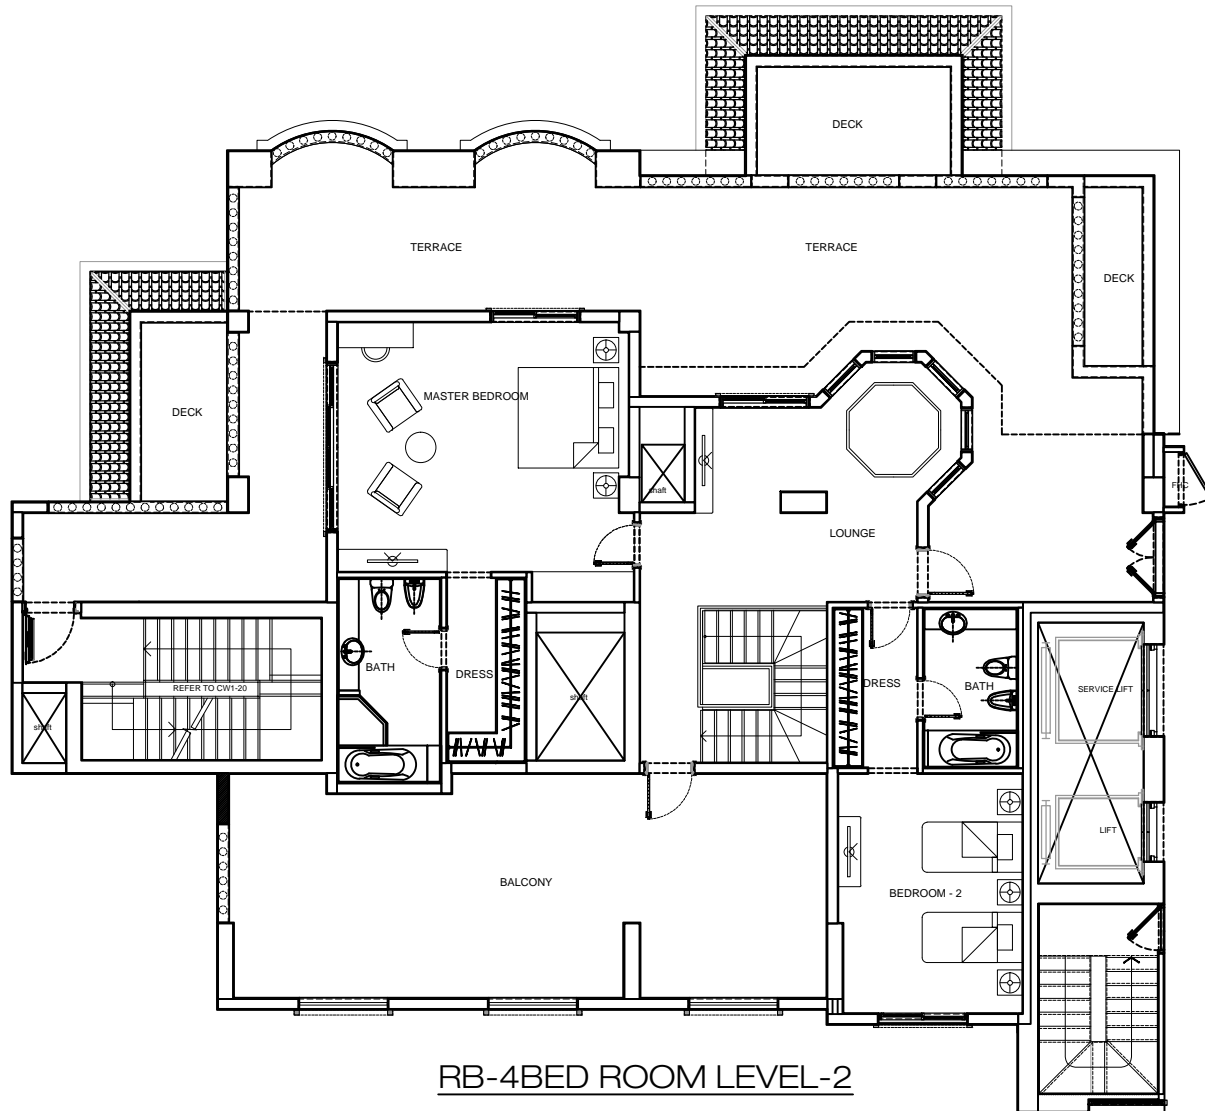

**RB-4BED ROOM LEVEL-1**

NO.	DATE	DESCRIPTION	REV. BY
REVISIONS AND ISSUES			
 <b>AL-HAMRA</b> REAL ESTATE DEVELOPMENT LLC			
DRAWING TITLE:			
ROYAL BREEZE BUILDING 4BED ROOM LVL-1			
DRAWN BY :		DATE:	
CHECKED BY :		21.01.2015	
SCALE:	DRAWING NO.:	REV. NO.:	
1:150 @ A4	-	00	