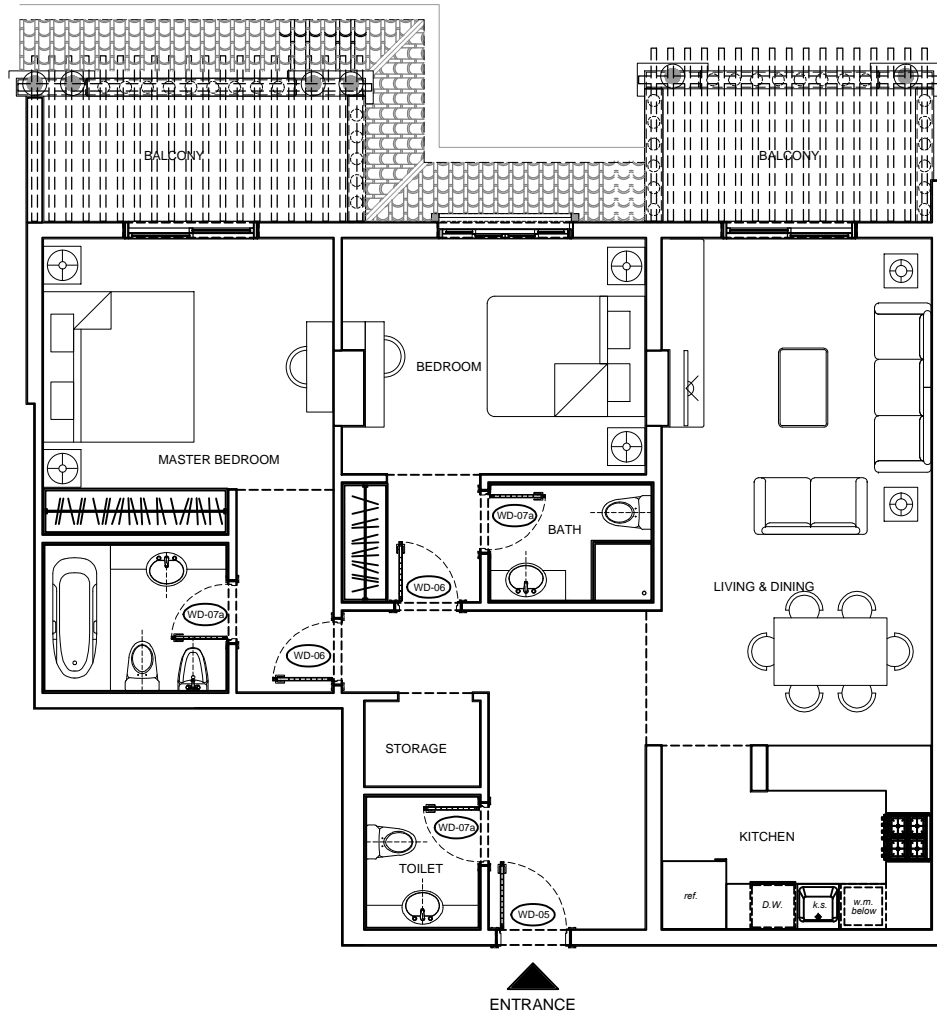

RB-2BED ROOM TYPE-1

NO.	DATE	DESCRIPTION	REV. BY
REVISIONS AND ISSUES			

**AL-HAMRA**  
 REAL ESTATE DEVELOPMENT LLC

DRAWING TITLE:  
**ROYAL BREEZE BUILDING  
 2BED ROOM TYPE1**

DRAWN BY :	DATE:
CHECKED BY :	<b>21.01.2015</b>
SCALE:	REV. NO.:
<b>1:100 @ A4</b>	<b>00</b>

**RB-2BED ROOM TYPE-2**

NO.	DATE	DESCRIPTION	REV. BY
REVISIONS AND ISSUES			

**AL-HAMRA**  
 REAL ESTATE DEVELOPMENT LLC

DRAWING TITLE:  
**ROYAL BREEZE BUILDING  
 2BED ROOM TYPE2**

DRAWN BY :	DATE:
CHECKED BY :	<b>21.01.2015</b>
SCALE:	REV. NO.:
<b>1:100 @ A4</b>	<b>00</b>