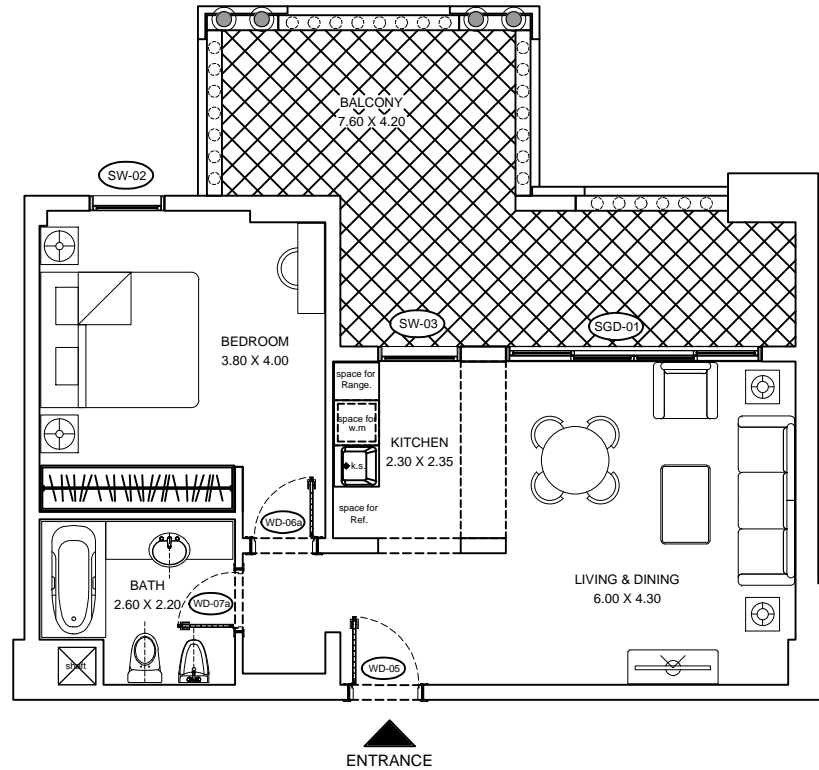

RB-1BED ROOM TYPE-1

NO.	DATE	DESCRIPTION	REV. BY
REVISIONS AND ISSUES			

AL-HAMRA
REAL ESTATE DEVELOPMENT LLC

DRAWING TITLE:
**ROYAL BREEZE BUILDING
1BED ROOM TYPE1**

DRAWN BY :	DATE:
CHECKED BY :	21.01.2015
SCALE:	REV. NO.:
1:100 @ A4	00