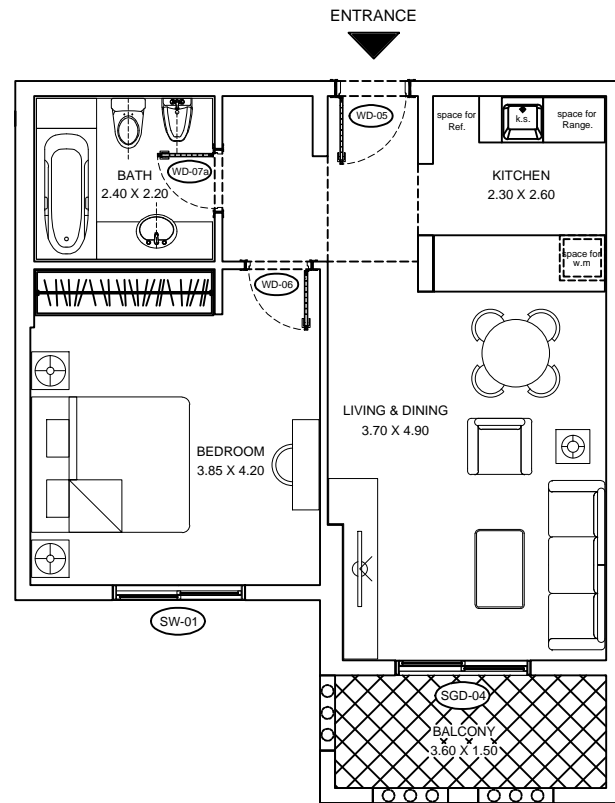

RB-1BED ROOM TYPE-4

△			
△			
NO.	DATE	DESCRIPTION	REV. BY

REVISIONS AND ISSUES

AL-HAMRA
REAL ESTATE DEVELOPMENT LLC

DRAWING TITLE:
**ROYAL BREEZE BUILDING
1BED ROOM TYPE4**

DRAWN BY :	DATE:
CHECKED BY :	21.01.2015
SCALE:	REV. NO.:
1:100 @ A4	00