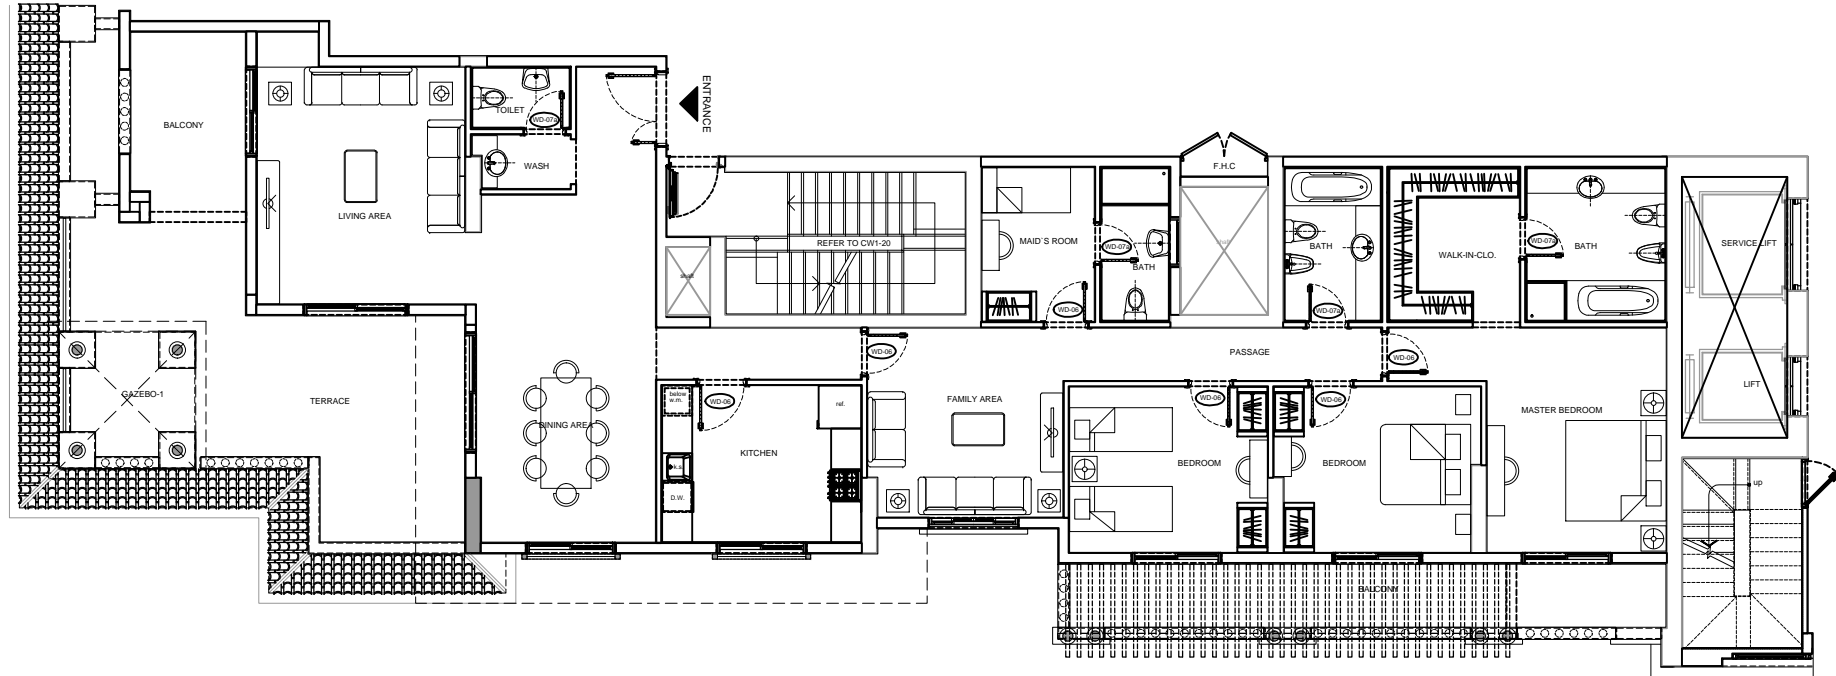

RB-3BED ROOM TYPE-4

NO.	DATE	DESCRIPTION	REV. BY
REVISIONS AND ISSUES			
  AL-HAMRA REAL ESTATE DEVELOPMENT LLC ROYAL BREEZE DEVELOPMENT			
DRAWING TITLE:			
ROYAL BREEZE BUILDING 3BED ROOM TYPE4			
DRAWN BY :		DATE:	
CHECKED BY :		21.01.2015	
SCALE:	DRAWING NO.:	REV. NO.:	
1:150 @ A4	-	00