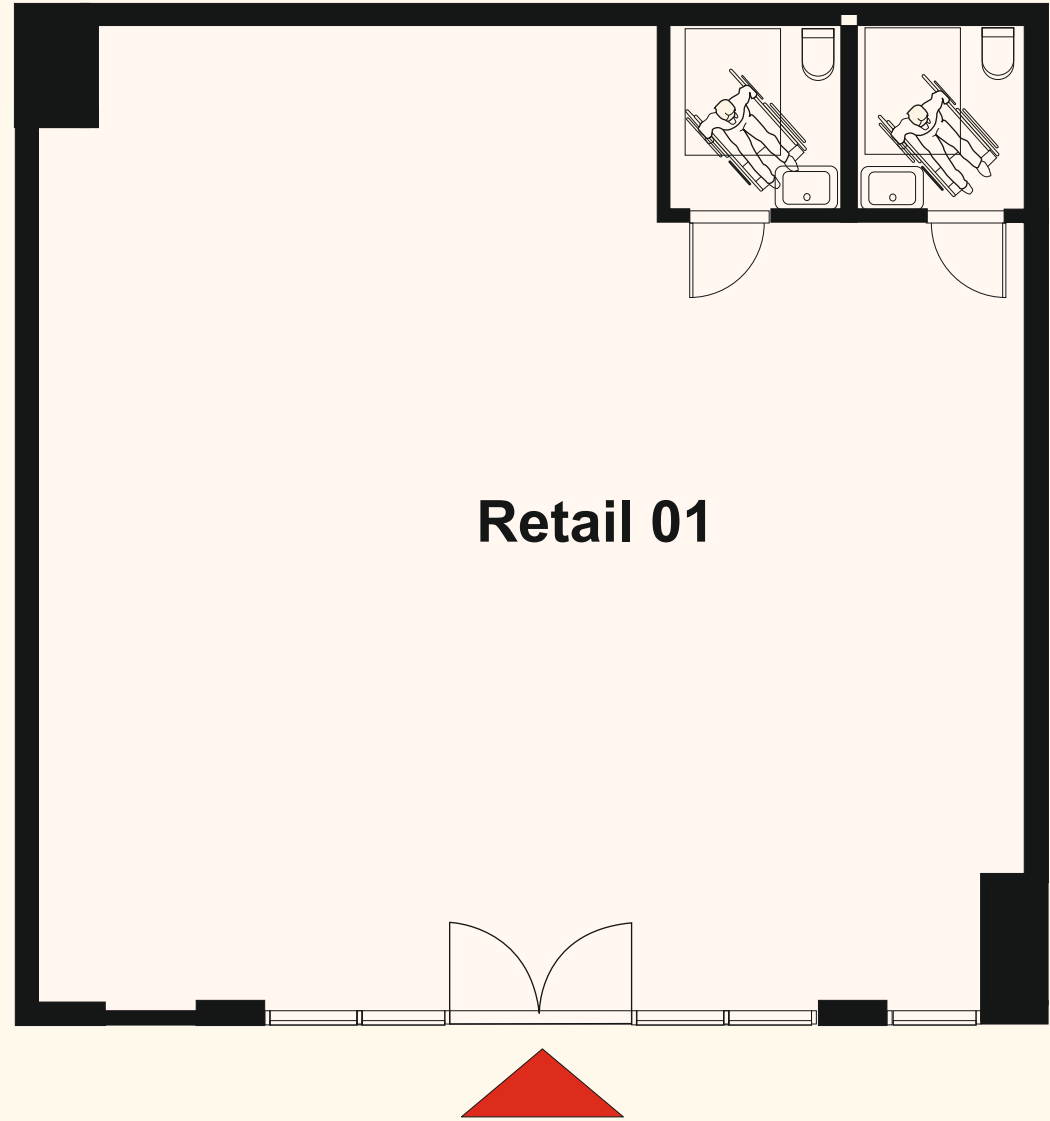

JUMEIRAH GARDENS

The Elysian

Retail Floor Plans

Retail 01

TOTAL AREA

1285.01 SQ FT

Retail 02

TOTAL AREA 1234.18 SQ FT

Retail 03

TOTAL AREA 1036.90 SQ FT

Retail 04

(Restaurant)

TOTAL AREA 2484.01 SQ FT

Retail 05

(Restaurant)

TOTAL AREA 2198.76 SQ FT