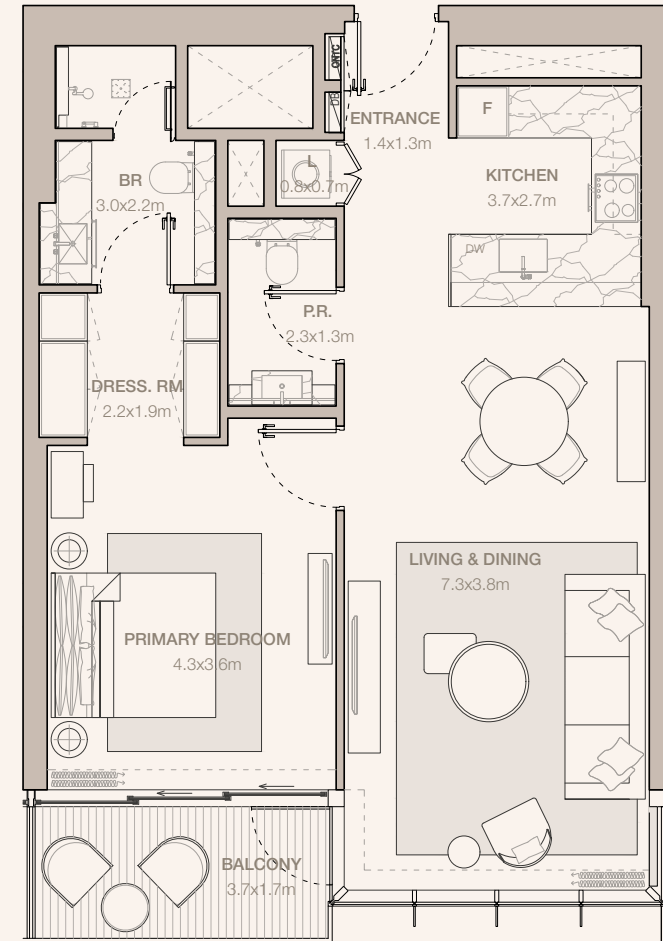

## 1-BEDROOM TYPE A2A (M)

TOWER B

UNIT NUMBER

302, 402, 502, 602, 702, 802, 902, 1002, 1102, 1202, 1302,  
1402, 1502, 1602, 1702, 1802, 1902, 2002, 2102, 2202, 2302

SUITE AREA

76.06 SQM | 818.70 SQFT

BALCONY AREA

6.61 SQM | 71.15 SQFT

TOTAL

82.67 SQM | 889.85 SQFT

Disclaimer: Plans, details and unit orientation included are indicative only and are subject to change by the developer/seller at its sole discretion without notice and/or liability. All images, including features, finishes, furnishings, view and scale are illustrative only. Final areas, orientation, dimensions, layout and materials may differ from those stated.