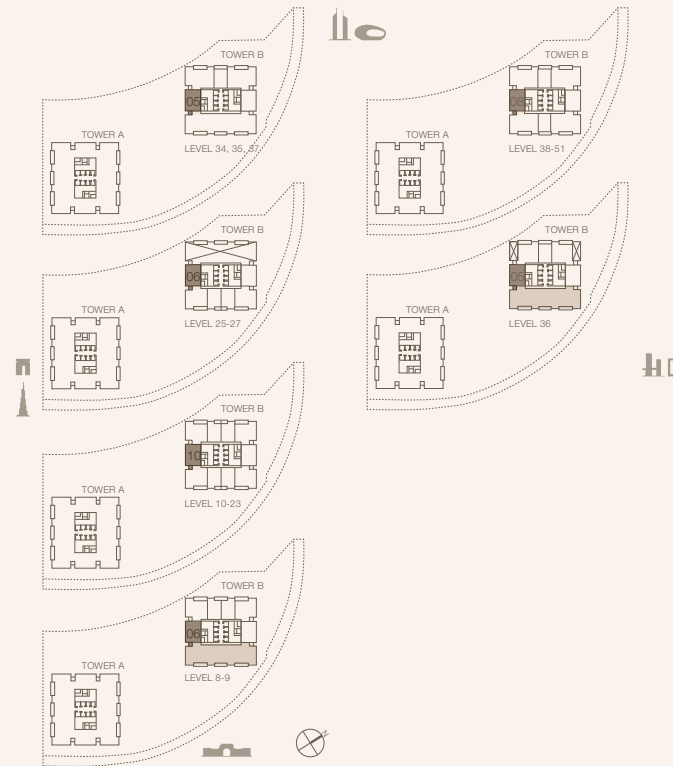

JUMEIRAH

RESIDENCES

EMIRATES TOWERS

2-BEDROOM TYPE B1 (M)

TOWER B

UNIT NUMBER
3405, 3505, 3605, 3705

SUITE AREA
103.32 SQM | 1112.13 SQFT

BALCONY AREA
4.53 SQM | 48.76 SQFT

TOTAL
107.85 SQM | 1160.89 SQFT

UNIT NUMBER
3808, 3908, 4008, 4108, 4208, 4308, 4408, 4508, 4608,
4708, 4808, 4908, 5008, 5108

SUITE AREA
103.32 SQM | 1112.13 SQFT

BALCONY AREA
4.91 SQM | 52.85 SQFT

TOTAL
108.23 SQM | 1164.98 SQFT

UNIT NUMBER
806, 906, 1010, 1210, 1310, 1410, 1510, 1610, 1710, 1810,
1910, 2010, 2110, 2210, 2310

SUITE AREA
103.33 SQM | 1112.23 SQFT

BALCONY AREA
4.89 SQM | 52.64 SQFT

TOTAL
108.22 SQM | 1164.87 SQFT

Disclaimer: Plans, details and unit orientation included are indicative only and are subject to change by the developer/seller at its sole discretion without notice and/or liability. All images, including features, finishes, furnishings, view and scale are illustrative only. Final areas, orientation, dimensions, layout and materials may differ from those stated.