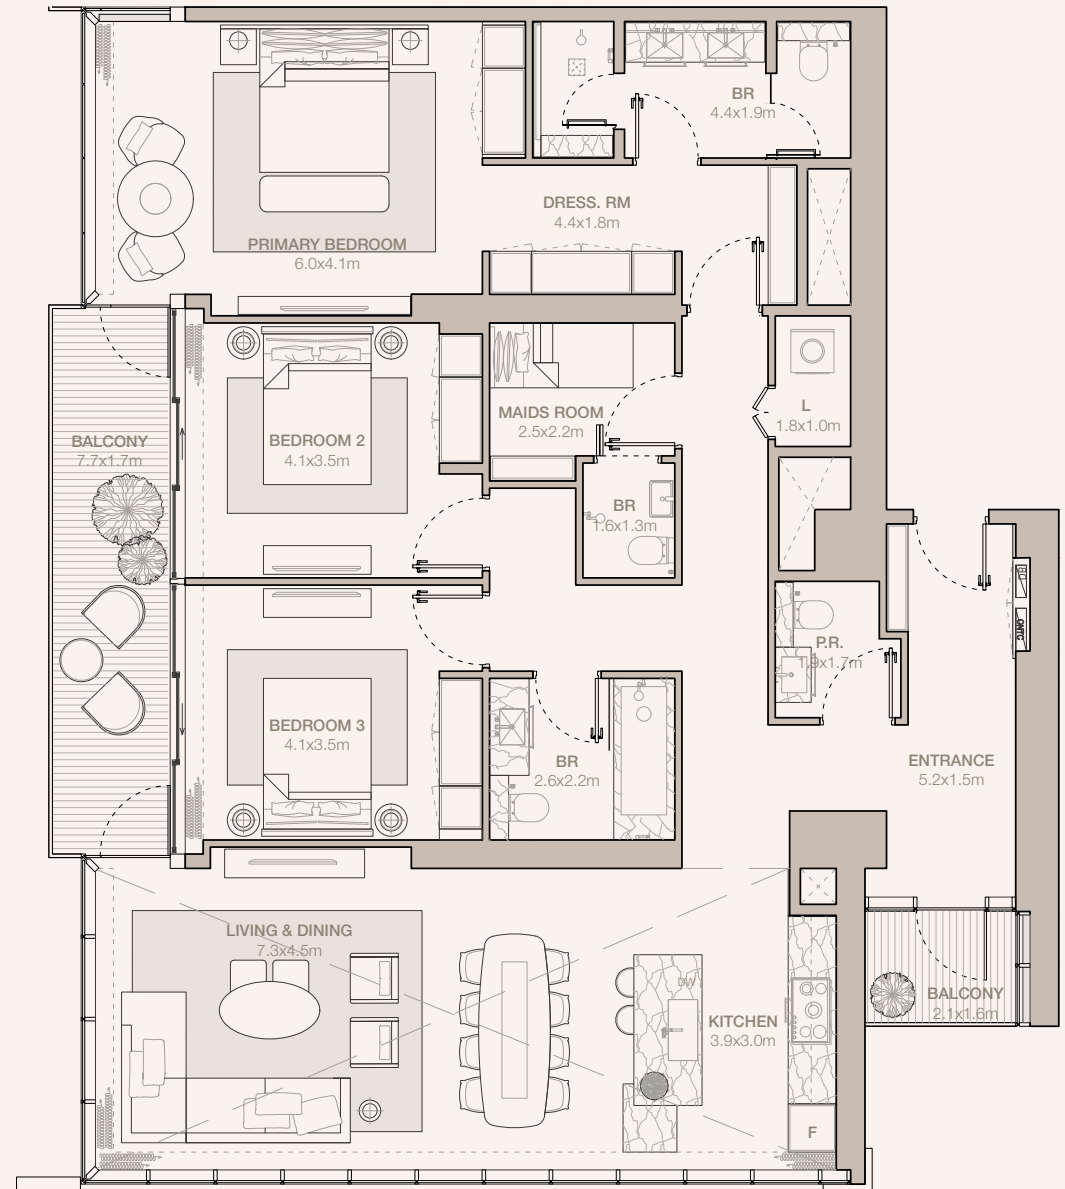

## 3-BEDROOM TYPE C1 - H1 (M)

TOWER B

UNIT NUMBER  
3001

SUITE AREA  
177.74 SQM | 1913.18 SQFT

BALCONY AREA  
17.26 SQM | 185.79 SQFT

TOTAL  
195.00 SQM | 2098.96 SQFT

Disclaimer: Plans, details and unit orientation included are indicative only and are subject to change by the developer/seller at its sole discretion without notice and/or liability. All images, including features, finishes, furnishings, view and scale are illustrative only. Final areas, orientation, dimensions, layout and materials may differ from those stated.