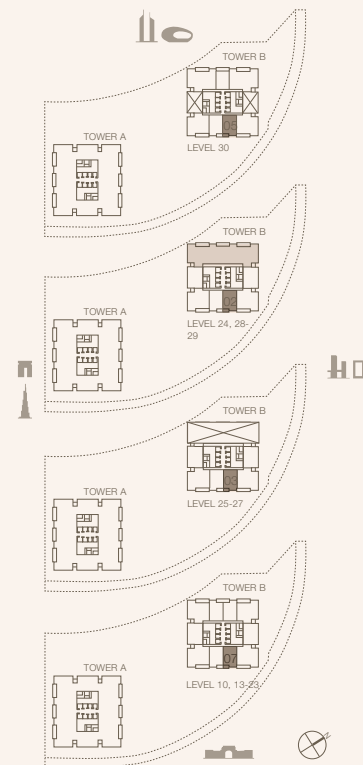

## 1-BEDROOM TYPE A2

TOWER B

UNIT NUMBER

1007, 1307, 1407, 1507, 1607, 1707, 1807, 1907, 2007, 2107,  
2207, 2307, 2402, 2503, 2603, 2703, 2802, 2902, 3005

SUITE AREA

74.45 SQM | 801.37 SQFT

BALCONY AREA

6.6 SQM | 71.04 SQFT

TOTAL

81.05 SQM | 872.41 SQFT

Disclaimer: Plans, details and unit orientation included are indicative only and are subject to change by the developer/seller at its sole discretion without notice and/or liability. All images, including features, finishes, furnishings, view and scale are illustrative only. Final areas, orientation, dimensions, layout and materials may differ from those stated.