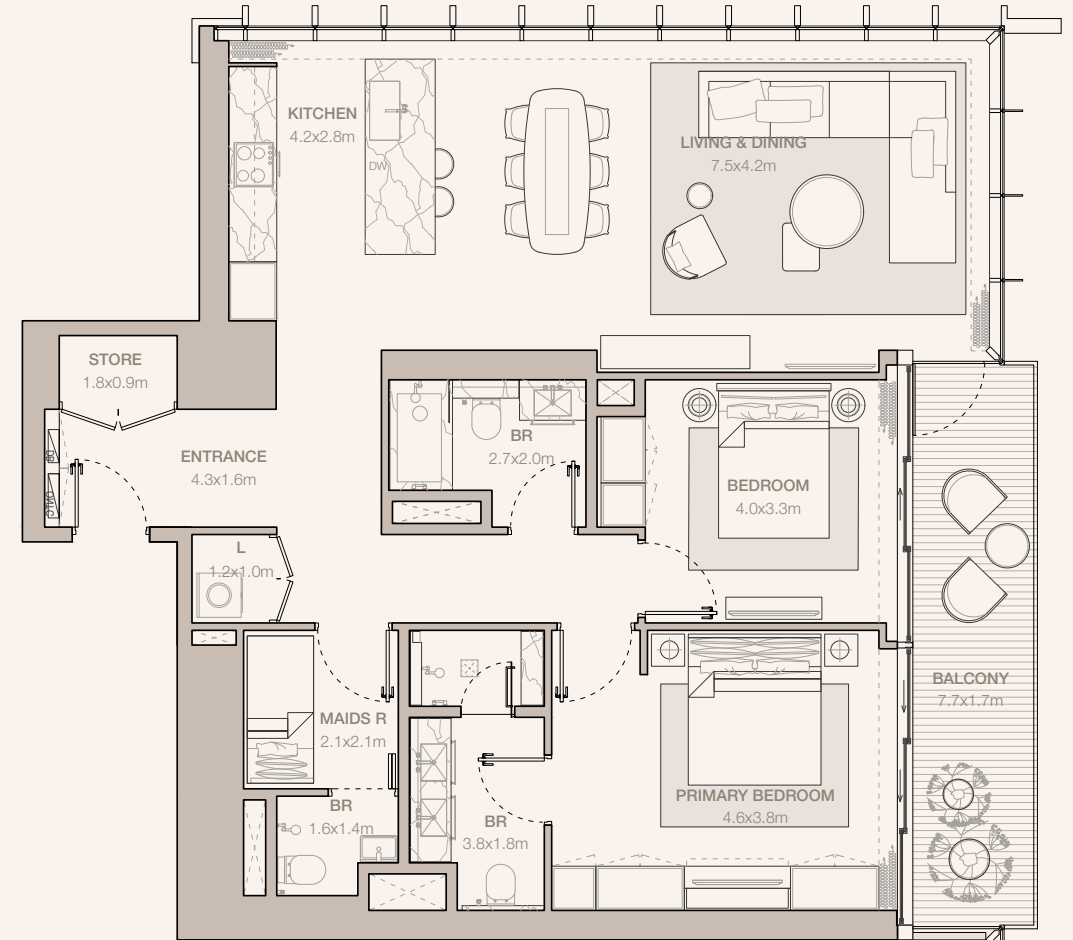

## 2-BEDROOM TYPE B3 - E

TOWER B

UNIT NUMBER  
1006

SUITE AREA  
124.34 SQM | 1338.38 SQFT

BALCONY AREA  
13.43 SQM | 144.56 SQFT

TOTAL  
137.77 SQM | 1482.94 SQFT

Disclaimer: Plans, details and unit orientation included are indicative only and are subject to change by the developer/seller at its sole discretion without notice and/or liability. All images, including features, finishes, furnishings, view and scale are illustrative only. Final areas, orientation, dimensions, layout and materials may differ from those stated.