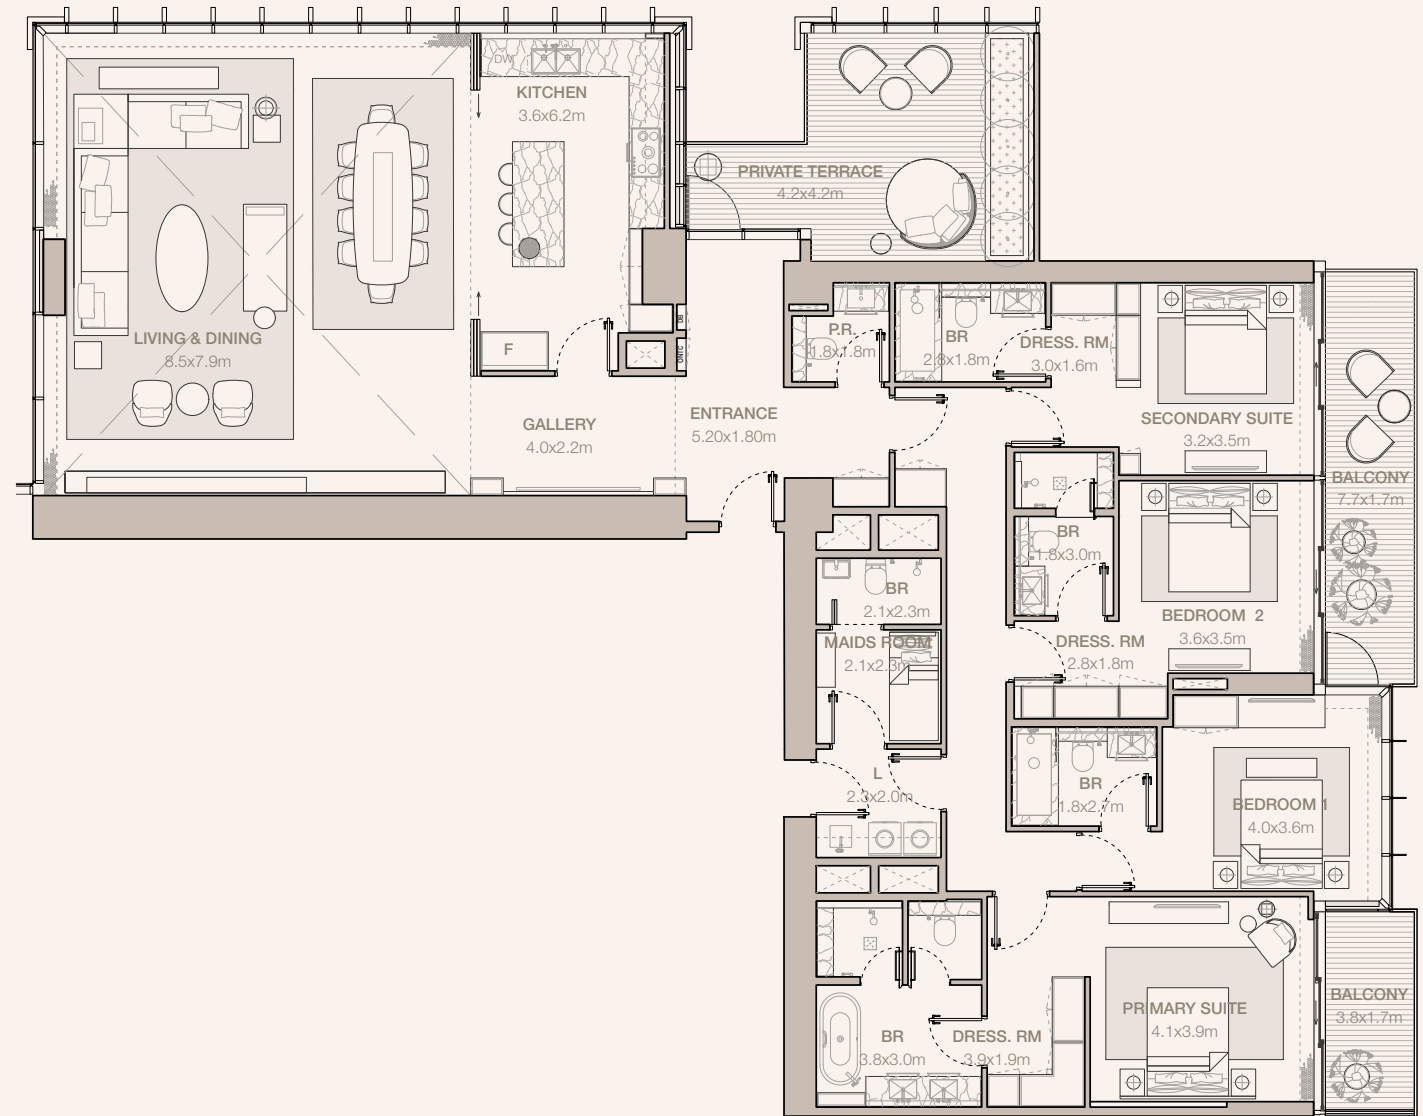

## 4-BEDROOM TYPE D2

TOWER B

UNIT NUMBER  
5402

SUITE AREA  
278.73 SQM | 3000.22 SQFT

BALCONY AREA  
43.82 SQM | 471.67 SQFT

TOTAL  
322.55 SQM | 3471.90 SQFT

Disclaimer: Plans, details and unit orientation included are indicative only and are subject to change by the developer/seller at its sole discretion without notice and/or liability. All images, including features, finishes, furnishings, view and scale are illustrative only. Final areas, orientation, dimensions, layout and materials may differ from those stated.