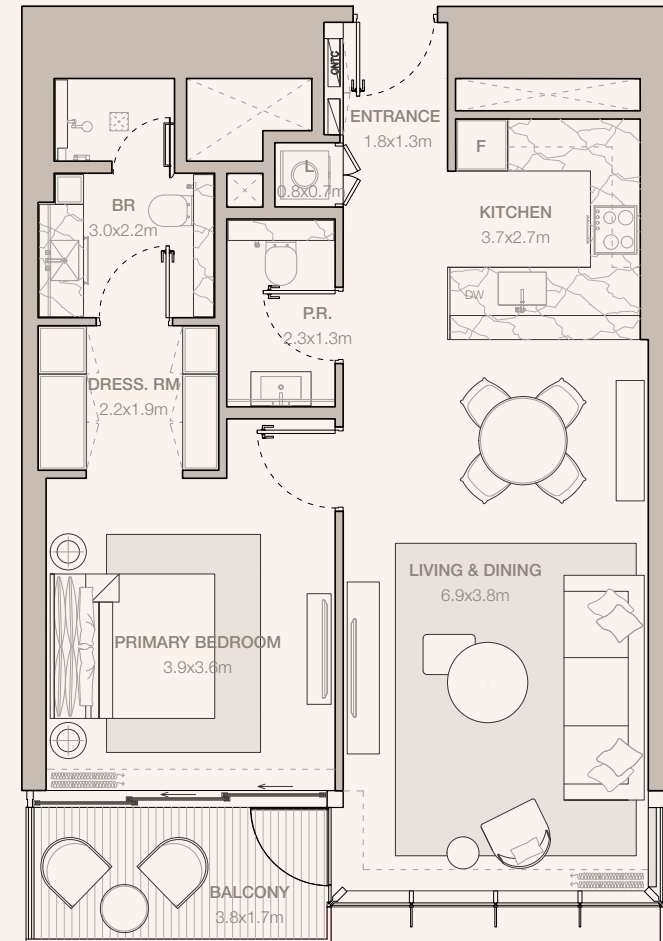

## 1-BEDROOM TYPE A2

TOWER B

UNIT NUMBER

1007, 1307, 1407, 1507, 1607, 1707, 1807, 1907, 2007, 2107,  
2207, 2307, 2402, 2503, 2603, 2703, 2802, 2902, 3005

SUITE AREA

74.45 SQM | 801.37 SQFT

BALCONY AREA

6.6 SQM | 71.04 SQFT

TOTAL

81.05 SQM | 872.41 SQFT

Disclaimer: Plans, details and unit orientation included are indicative only and are subject to change by the developer/seller at its sole discretion without notice and/or liability. All images, including features, finishes, furnishings, view and scale are illustrative only. Final areas, orientation, dimensions, layout and materials may differ from those stated.