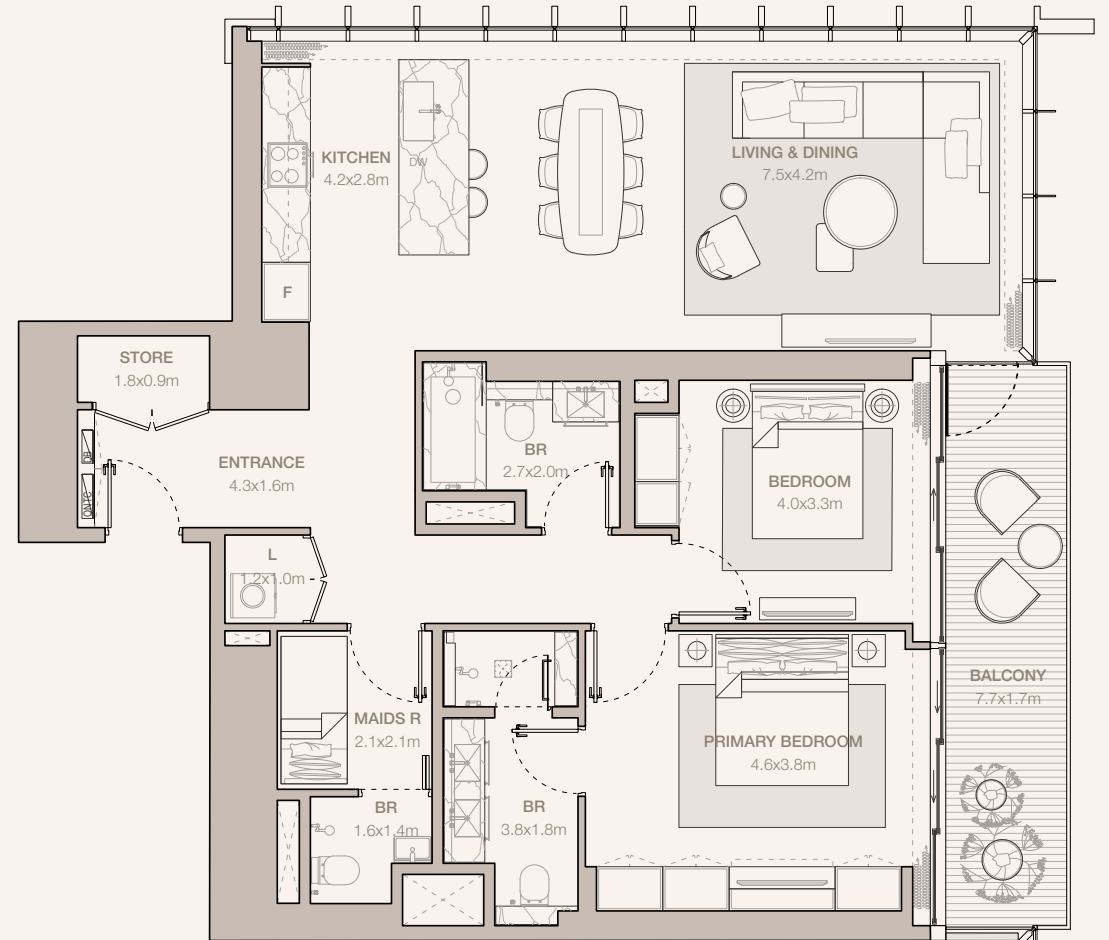

JUMEIRAH

RESIDENCES

EMIRATES TOWERS

2-BEDROOM TYPE B3 - D

TOWER B

UNIT NUMBER
1206

SUITE AREA
124.38 SQM | 1338.82 SQFT

BALCONY AREA
13.43 SQM | 144.56 SQFT

TOTAL
137.81 SQM | 1483.37 SQFT

UNIT NUMBER
1106

SUITE AREA
124.43 SQM | 1339.35 SQFT

BALCONY AREA
13.43 SQM | 144.56 SQFT

TOTAL
137.86 SQM | 1483.91 SQFT

Disclaimer: Plans, details and unit orientation included are indicative only and are subject to change by the developer/seller at its sole discretion without notice and/or liability. All images, including features, finishes, furnishings, view and scale are illustrative only. Final areas, orientation, dimensions, layout and materials may differ from those stated.