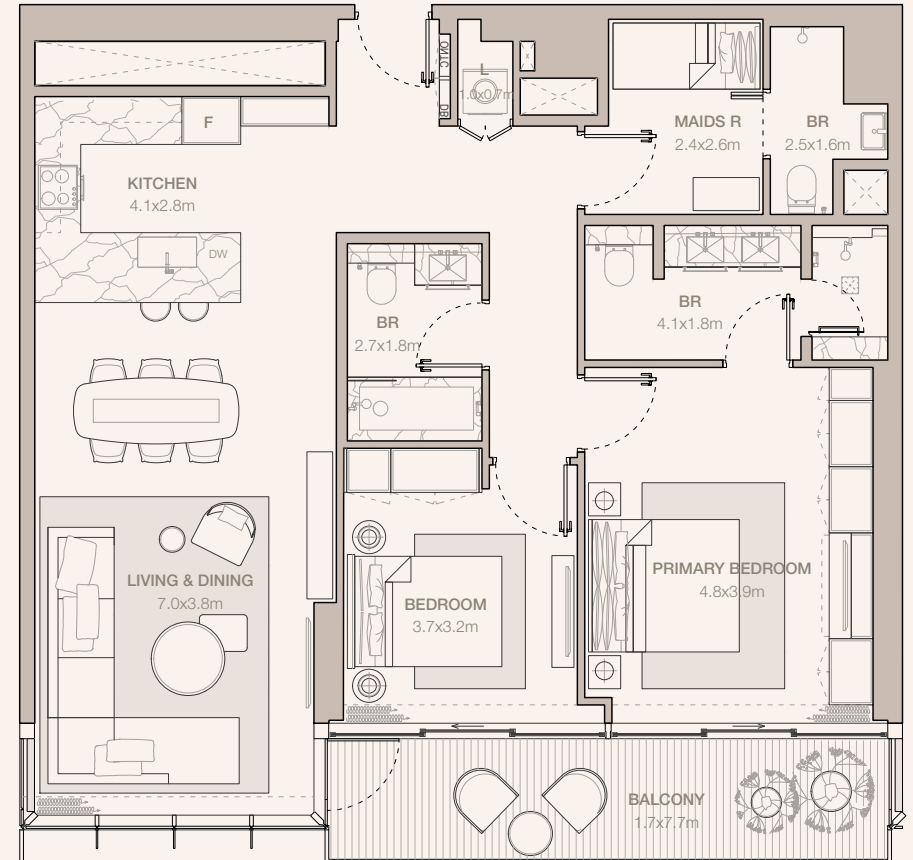

JUMEIRAH

RESIDENCES

EMIRATES TOWERS

2-BEDROOM TYPE B2 (M)

TOWER B

UNIT NUMBER
3101

SUITE AREA
114.02 SQM | 1227.30 SQFT

BALCONY AREA
13.57 SQM | 146.07 SQFT

TOTAL
127.59 SQM | 1373.37 SQFT

UNIT NUMBER
3501, 3701, 3901, 4101, 4301, 4501, 4701, 4901, 5101

SUITE AREA
114.13 SQM | 1228.49 SQFT

BALCONY AREA
13.43 SQM | 144.56 SQFT

TOTAL
127.56 SQM | 1373.04 SQFT

Disclaimer: Plans, details and unit orientation included are indicative only and are subject to change by the developer/seller at its sole discretion without notice and/or liability. All images, including features, finishes, furnishings, view and scale are illustrative only. Final areas, orientation, dimensions, layout and materials may differ from those stated.