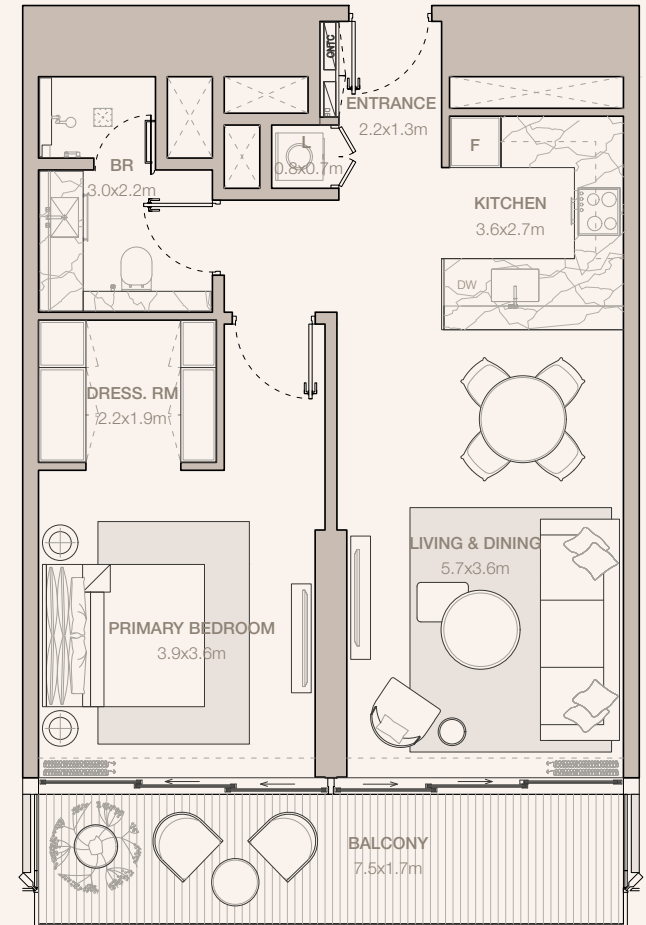

## 1-BEDROOM TYPE A1 - N1

TOWER B

UNIT NUMBER  
3806

SUITE AREA  
67.21 SQM | 723.44 SQFT

BALCONY AREA  
13.21 SQM | 142.19 SQFT

TOTAL  
80.42 SQM | 865.63 SQFT

Disclaimer: Plans, details and unit orientation included are indicative only and are subject to change by the developer/seller at its sole discretion without notice and/or liability. All images, including features, finishes, furnishings, view and scale are illustrative only. Final areas, orientation, dimensions, layout and materials may differ from those stated.

## 1-BEDROOM TYPE A1 - N2

TOWER B

UNIT NUMBER  
3906

SUITE AREA  
67.2 SQM | 723.33 SQFT

BALCONY AREA  
13.21 SQM | 142.19 SQFT

TOTAL  
80.41 SQM | 865.53 SQFT

Disclaimer: Plans, details and unit orientation included are indicative only and are subject to change by the developer/seller at its sole discretion without notice and/or liability. All images, including features, finishes, furnishings, view and scale are illustrative only. Final areas, orientation, dimensions, layout and materials may differ from those stated.