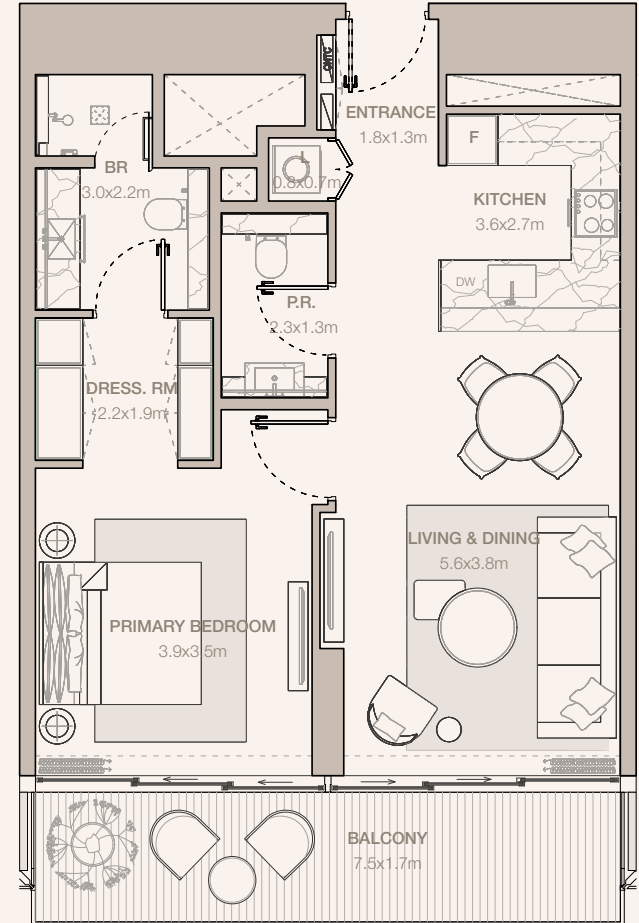

JUMEIRAH

RESIDENCES
EMIRATES TOWERS

1-BEDROOM TYPE A1

TOWER B

UNIT NUMBER
4106, 4306, 4506, 4706, 4906, 5106

SUITE AREA
66.85 SQM | 719.57 SQFT

BALCONY AREA
13.21 SQM | 142.19 SQFT

TOTAL
80.06 SQM | 861.76 SQFT

UNIT NUMBER
4006, 4206, 4406, 4606, 4806, 5006

SUITE AREA
66.97 SQM | 720.86 SQFT

BALCONY AREA
13.21 SQM | 142.19 SQFT

TOTAL
80.18 SQM | 863.05 SQFT

Disclaimer: Plans, details and unit orientation included are indicative only and are subject to change by the developer/seller at its sole discretion without notice and/or liability. All images, including features, finishes, furnishings, view and scale are illustrative only. Final areas, orientation, dimensions, layout and materials may differ from those stated.