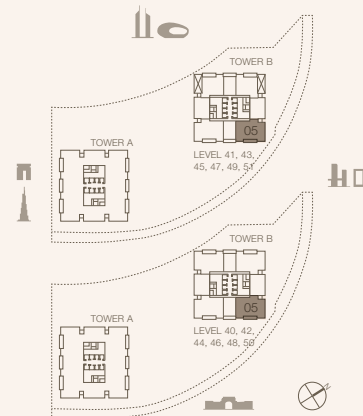

TOTAL  
178.94 SQM | 1926.09 SQFT

Disclaimer: Plans, details and unit orientation included are indicative only and are subject to change by the developer/seller at its sole discretion without notice and/or liability. All images, including features, finishes, furnishings, view and scale are illustrative only. Final areas, orientation, dimensions, layout and materials may differ from those stated.