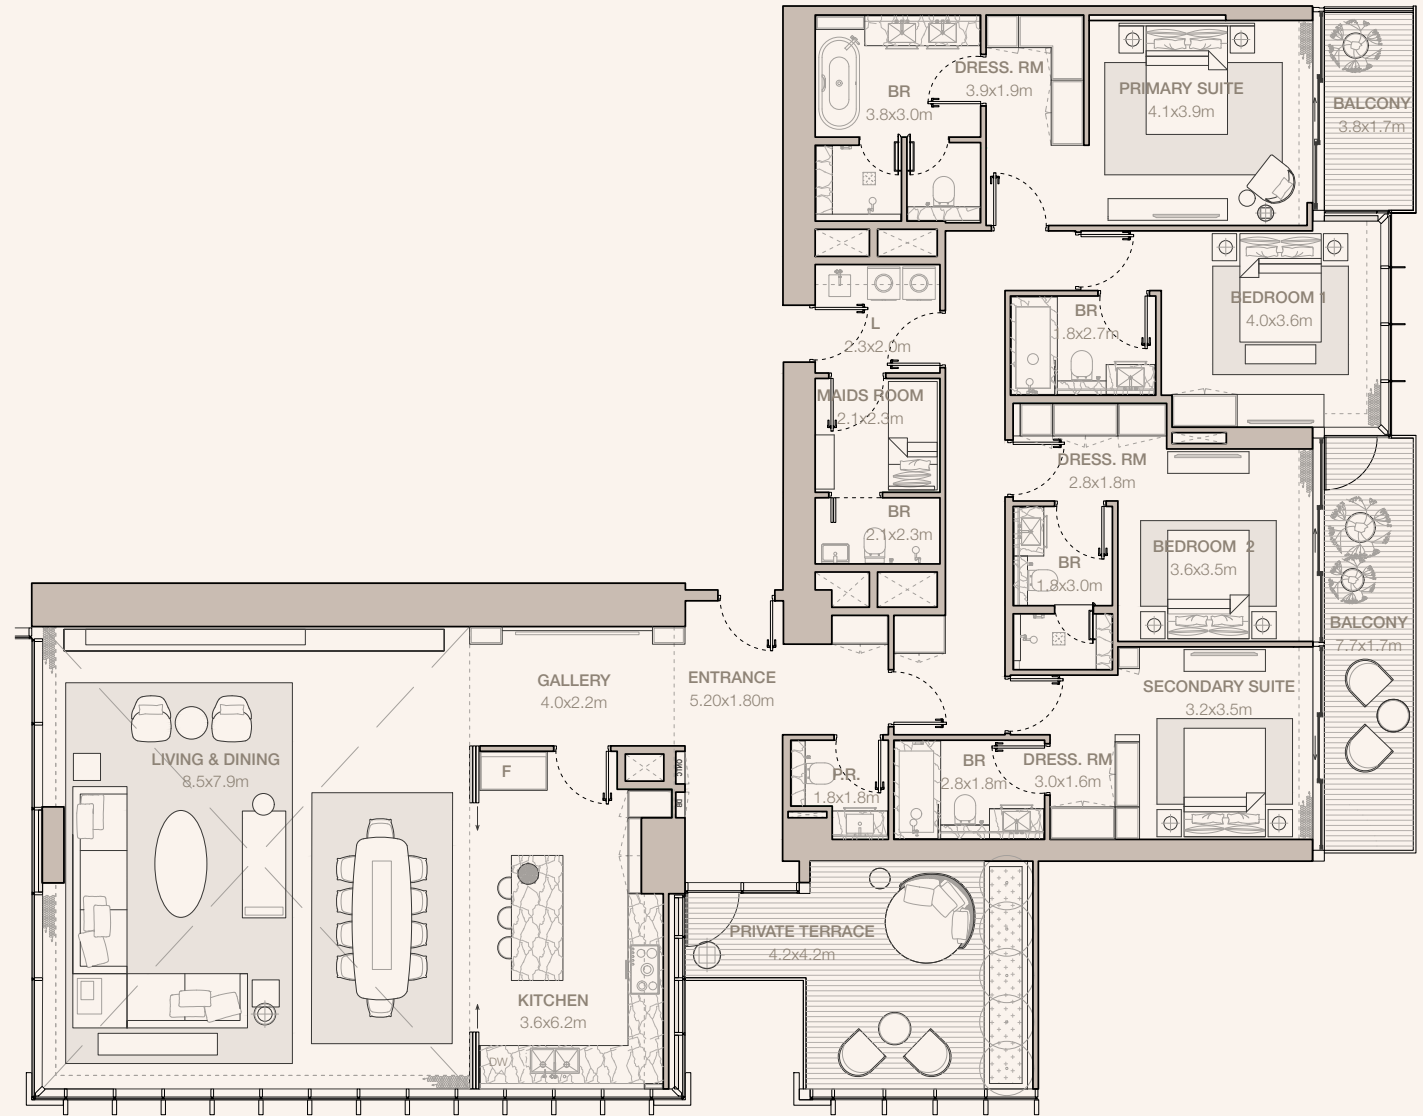

## 4-BEDROOM TYPE D2 (M)

TOWER B

UNIT NUMBER  
5401

SUITE AREA  
278.75 SQM | 3000.44 SQFT

BALCONY AREA  
43.81 SQM | 471.57 SQFT

TOTAL  
322.56 SQM | 3472.01 SQFT

Disclaimer: Plans, details and unit orientation included are indicative only and are subject to change by the developer/seller at its sole discretion without notice and/or liability. All images, including features, finishes, furnishings, view and scale are illustrative only. Final areas, orientation, dimensions, layout and materials may differ from those stated.