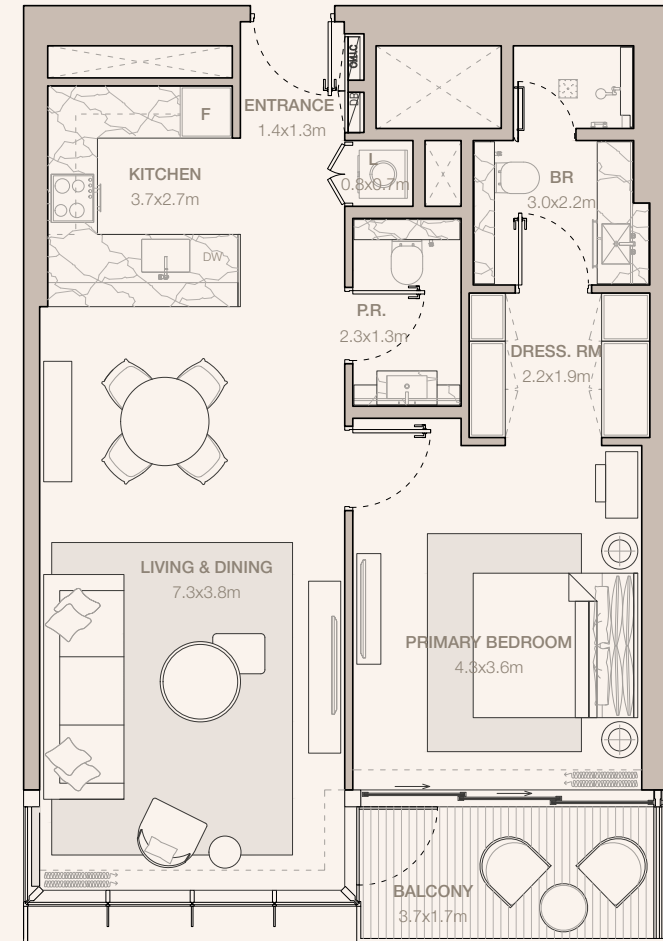

## 1-BEDROOM TYPE A2A

TOWER B

UNIT NUMBER

303, 403, 503, 603, 703, 803, 903, 1003, 1103, 1203, 1303,  
1403, 1503, 1603, 1703, 1803, 1903, 2003, 2103, 2203, 2303

SUITE AREA

76.06 SQM | 818.70 SQFT

BALCONY AREA

6.6 SQM | 71.04 SQFT

TOTAL

82.66 SQM | 889.74 SQFT

Disclaimer: Plans, details and unit orientation included are indicative only and are subject to change by the developer/seller at its sole discretion without notice and/or liability. All images, including features, finishes, furnishings, view and scale are illustrative only. Final areas, orientation, dimensions, layout and materials may differ from those stated.