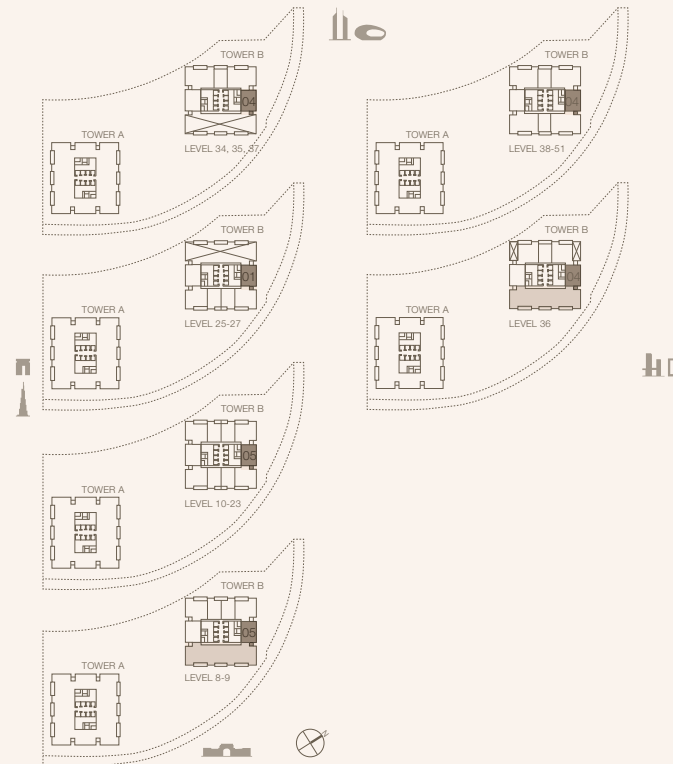

TOTAL  
108.22 SQM | 1164.87 SQFT

Disclaimer: Plans, details and unit orientation included are indicative only and are subject to change by the developer/seller at its sole discretion without notice and/or liability. All images, including features, finishes, furnishings, view and scale are illustrative only. Final areas, orientation, dimensions, layout and materials may differ from those stated.