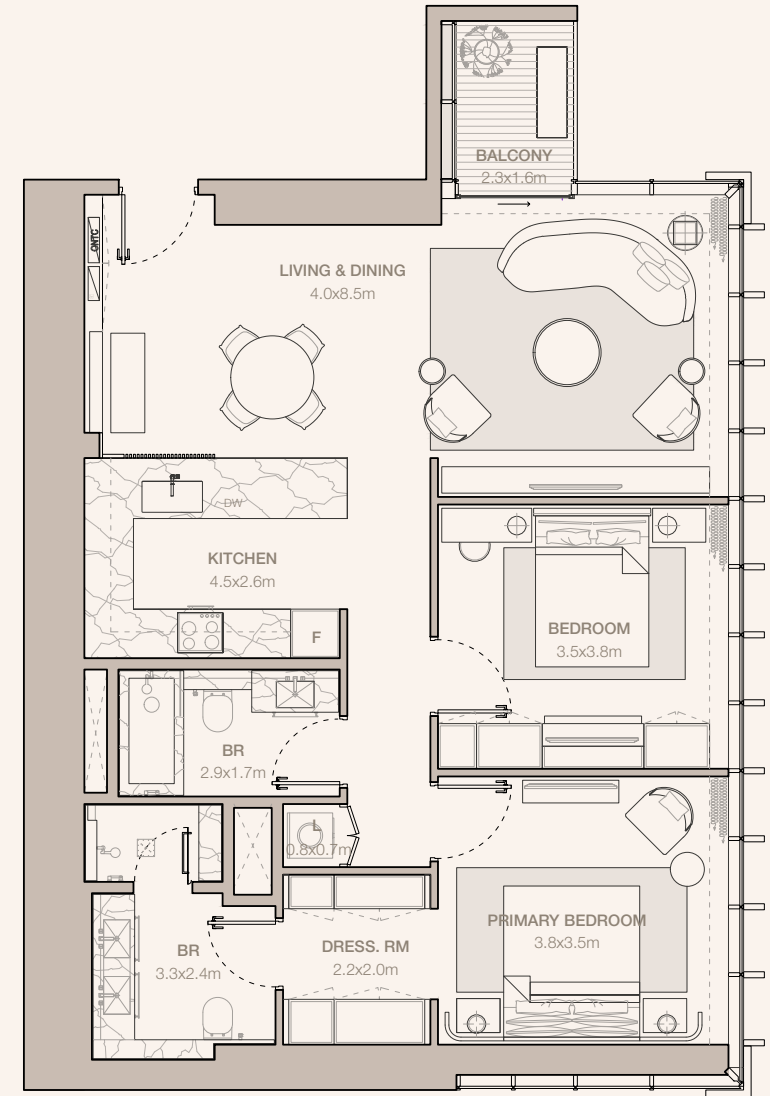

JUMEIRAH

RESIDENCES

EMIRATES TOWERS

2-BEDROOM TYPE B1 (M)

TOWER B

UNIT NUMBER
3405, 3505, 3605, 3705

SUITE AREA
103.32 SQM | 1112.13 SQFT

BALCONY AREA
4.53 SQM | 48.76 SQFT

TOTAL
107.85 SQM | 1160.89 SQFT

UNIT NUMBER
3808, 3908, 4008, 4108, 4208, 4308, 4408, 4508, 4608,
4708, 4808, 4908, 5008, 5108

SUITE AREA
103.32 SQM | 1112.13 SQFT

BALCONY AREA
4.91 SQM | 52.85 SQFT

TOTAL
108.23 SQM | 1164.98 SQFT

UNIT NUMBER
806, 906, 1010, 1210, 1310, 1410, 1510, 1610, 1710, 1810,
1910, 2010, 2110, 2210, 2310

SUITE AREA
103.33 SQM | 1112.23 SQFT

BALCONY AREA
4.89 SQM | 52.64 SQFT

TOTAL
108.22 SQM | 1164.87 SQFT

Disclaimer: Plans, details and unit orientation included are indicative only and are subject to change by the developer/seller at its sole discretion without notice and/or liability. All images, including features, finishes, furnishings, view and scale are illustrative only. Final areas, orientation, dimensions, layout and materials may differ from those stated.