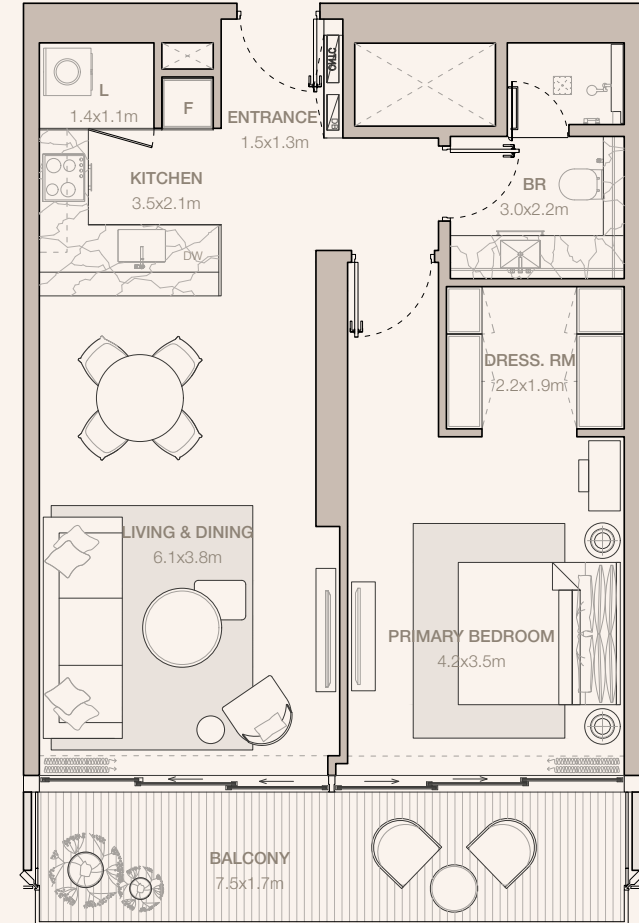

## 1-BEDROOM TYPE A1A - H1

TOWER B

UNIT NUMBER  
3002

SUITE AREA  
70.26 SQM | 756.27 SQFT

BALCONY AREA  
13.21 SQM | 142.19 SQFT

TOTAL  
83.47 SQM | 898.46 SQFT

Disclaimer: Plans, details and unit orientation included are indicative only and are subject to change by the developer/seller at its sole discretion without notice and/or liability. All images, including features, finishes, furnishings, view and scale are illustrative only. Final areas, orientation, dimensions, layout and materials may differ from those stated.