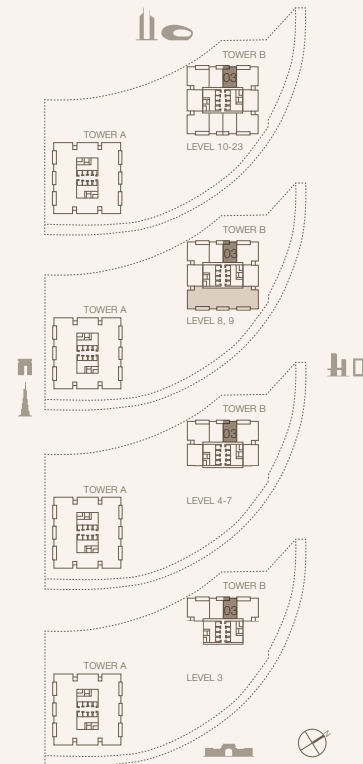

## 1-BEDROOM TYPE A2A

TOWER B

UNIT NUMBER

303, 403, 503, 603, 703, 803, 903, 1003, 1103, 1203, 1303,  
1403, 1503, 1603, 1703, 1803, 1903, 2003, 2103, 2203, 2303

SUITE AREA

76.06 SQM | 818.70 SQFT

BALCONY AREA

6.6 SQM | 71.04 SQFT

TOTAL

82.66 SQM | 889.74 SQFT

Disclaimer: Plans, details and unit orientation included are indicative only and are subject to change by the developer/seller at its sole discretion without notice and/or liability. All images, including features, finishes, furnishings, view and scale are illustrative only. Final areas, orientation, dimensions, layout and materials may differ from those stated.