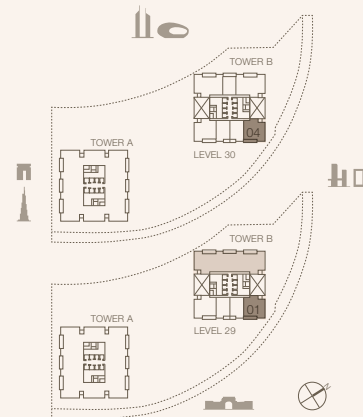

## 2-BEDROOM TYPE B3 - N1

TOWER B

UNIT NUMBER  
2901, 3004

SUITE AREA  
128.43 SQM | 1382.41 SQFT

BALCONY AREA  
13.43 SQM | 144.56 SQFT

TOTAL  
141.86 SQM | 1526.97 SQFT

Disclaimer: Plans, details and unit orientation included are indicative only and are subject to change by the developer/seller at its sole discretion without notice and/or liability. All images, including features, finishes, furnishings, view and scale are illustrative only. Final areas, orientation, dimensions, layout and materials may differ from those stated.