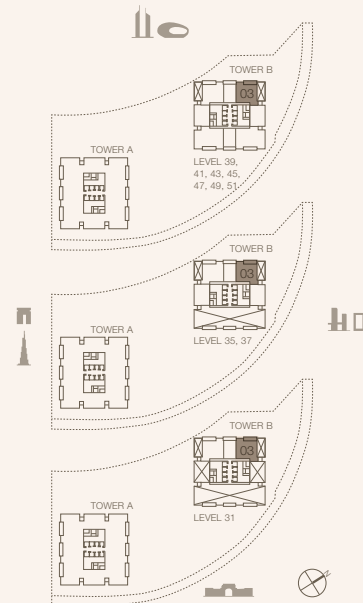

JUMEIRAH

RESIDENCES

EMIRATES TOWERS

2-BEDROOM TYPE B2

TOWER B

UNIT NUMBER
3103

SUITE AREA
114 SQM | 1227.09 SQFT

BALCONY AREA
13.56 SQM | 145.96 SQFT

TOTAL
127.56 SQM | 1373.04 SQFT

UNIT NUMBER
3503, 3703, 3903, 4103, 4303, 4503, 4703, 4903, 5103

SUITE AREA
114.13 SQM | 1228.49 SQFT

BALCONY AREA
13.43 SQM | 144.56 SQFT

TOTAL
127.56 SQM | 1373.04 SQFT

Disclaimer: Plans, details and unit orientation included are indicative only and are subject to change by the developer/seller at its sole discretion without notice and/or liability. All images, including features, finishes, furnishings, view and scale are illustrative only. Final areas, orientation, dimensions, layout and materials may differ from those stated.