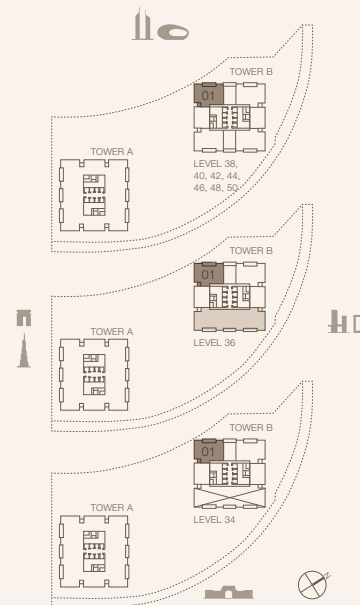

JUMEIRAH

RESIDENCES

EMIRATES TOWERS

3-BEDROOM TYPE C1 (M) (CONTINUED)

TOWER B

UNIT NUMBER
4201, 4401, 4601, 4801, 5001

SUITE AREA
178.53 SQM | 1921.68 SQFT

BALCONY AREA
17.85 SQM | 192.14 SQFT

TOTAL
196.38 SQM | 2113.82 SQFT

Disclaimer: Plans, details and unit orientation included are indicative only and are subject to change by the developer/seller at its sole discretion without notice and/or liability. All images, including features, finishes, furnishings, view and scale are illustrative only. Final areas, orientation, dimensions, layout and materials may differ from those stated.