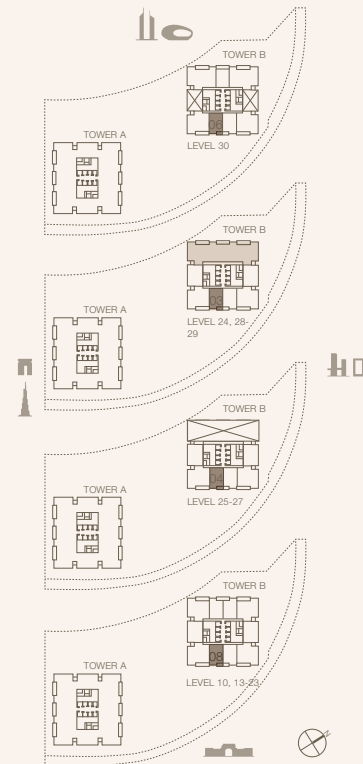

## 1-BEDROOM TYPE A2 (M)

TOWER B

UNIT NUMBER

1008, 1308, 1408, 1508, 1608, 1708, 1808, 1908, 2008,  
2108, 2208, 2308

SUITE AREA

74.44 SQM | 801.27 SQFT

BALCONY AREA

6.61 SQM | 71.15 SQFT

TOTAL

81.05 SQM | 872.41 SQFT

UNIT NUMBER

2403, 2504, 2604, 2704, 2803, 2903, 3006

SUITE AREA

74.45 SQM | 801.37 SQFT

BALCONY AREA

6.61 SQM | 71.15 SQFT

TOTAL

81.06 SQM | 872.52 SQFT

Disclaimer: Plans, details and unit orientation included are indicative only and are subject to change by the developer/seller at its sole discretion without notice and/or liability. All images, including features, finishes, furnishings, view and scale are illustrative only. Final areas, orientation, dimensions, layout and materials may differ from those stated.