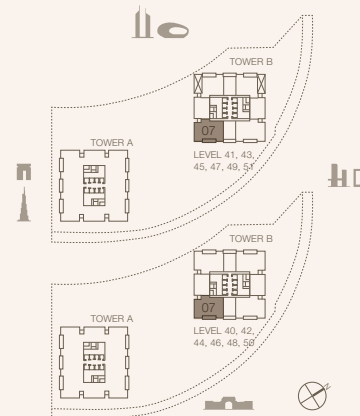

TOTAL  
178.93 SQM | 1925.99 SQFT

Disclaimer: Plans, details and unit orientation included are indicative only and are subject to change by the developer/seller at its sole discretion without notice and/or liability. All images, including features, finishes, furnishings, view and scale are illustrative only. Final areas, orientation, dimensions, layout and materials may differ from those stated.