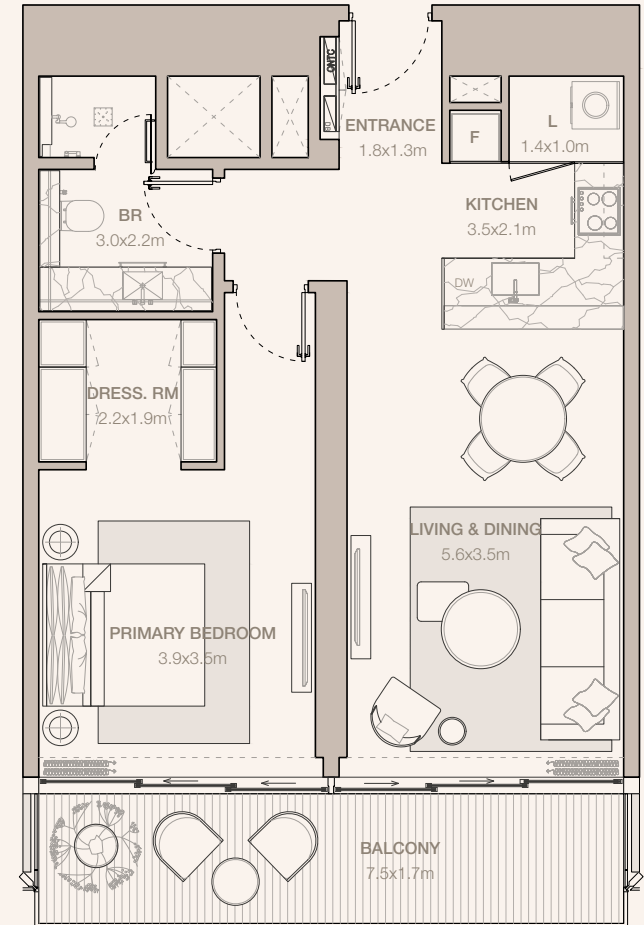

## 1-BEDROOM TYPE A1 - N1

TOWER B

UNIT NUMBER  
3806

SUITE AREA  
67.21 SQM | 723.44 SQFT

BALCONY AREA  
13.21 SQM | 142.19 SQFT

TOTAL  
80.42 SQM | 865.63 SQFT

Disclaimer: Plans, details and unit orientation included are indicative only and are subject to change by the developer/seller at its sole discretion without notice and/or liability. All images, including features, finishes, furnishings, view and scale are illustrative only. Final areas, orientation, dimensions, layout and materials may differ from those stated.