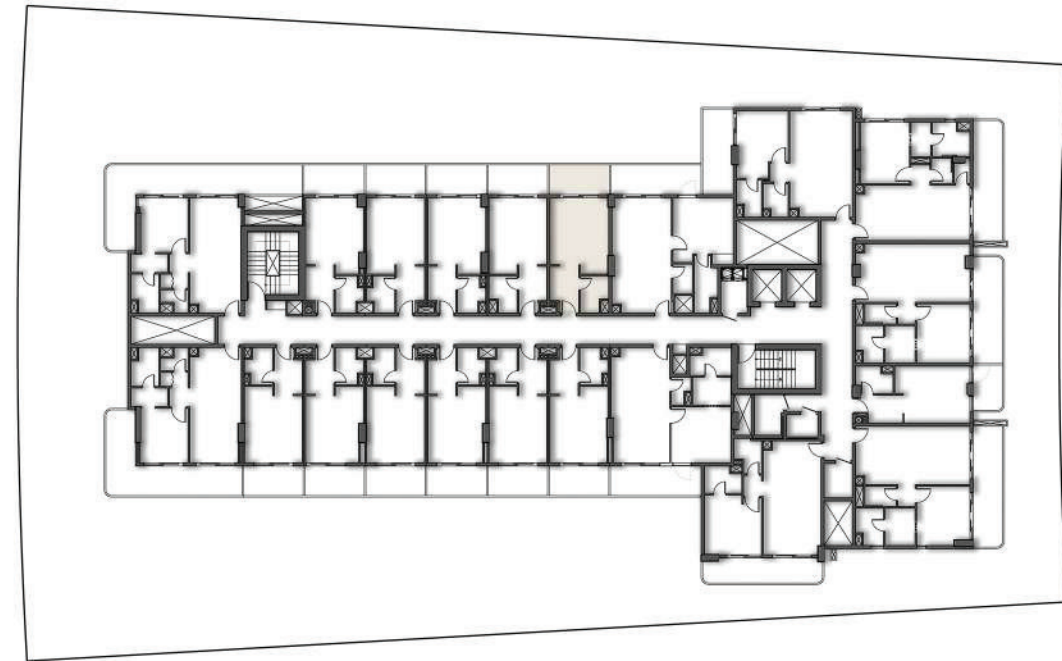

FIFTH FLOOR

APARTMENT No. : 518

STUDIO

FIFTH FLOOR PLAN

SUITE AREA	29.04 SQ.MT.	312.58 SQ.FT.
BALCONY AREA	7.95 SQ.MT.	85.57 SQ.FT.
TOTAL AREA	36.99 SQ.MT.	398.16 SQ.FT.

FIFTH FLOOR

APARTMENT No. : 519

STUDIO