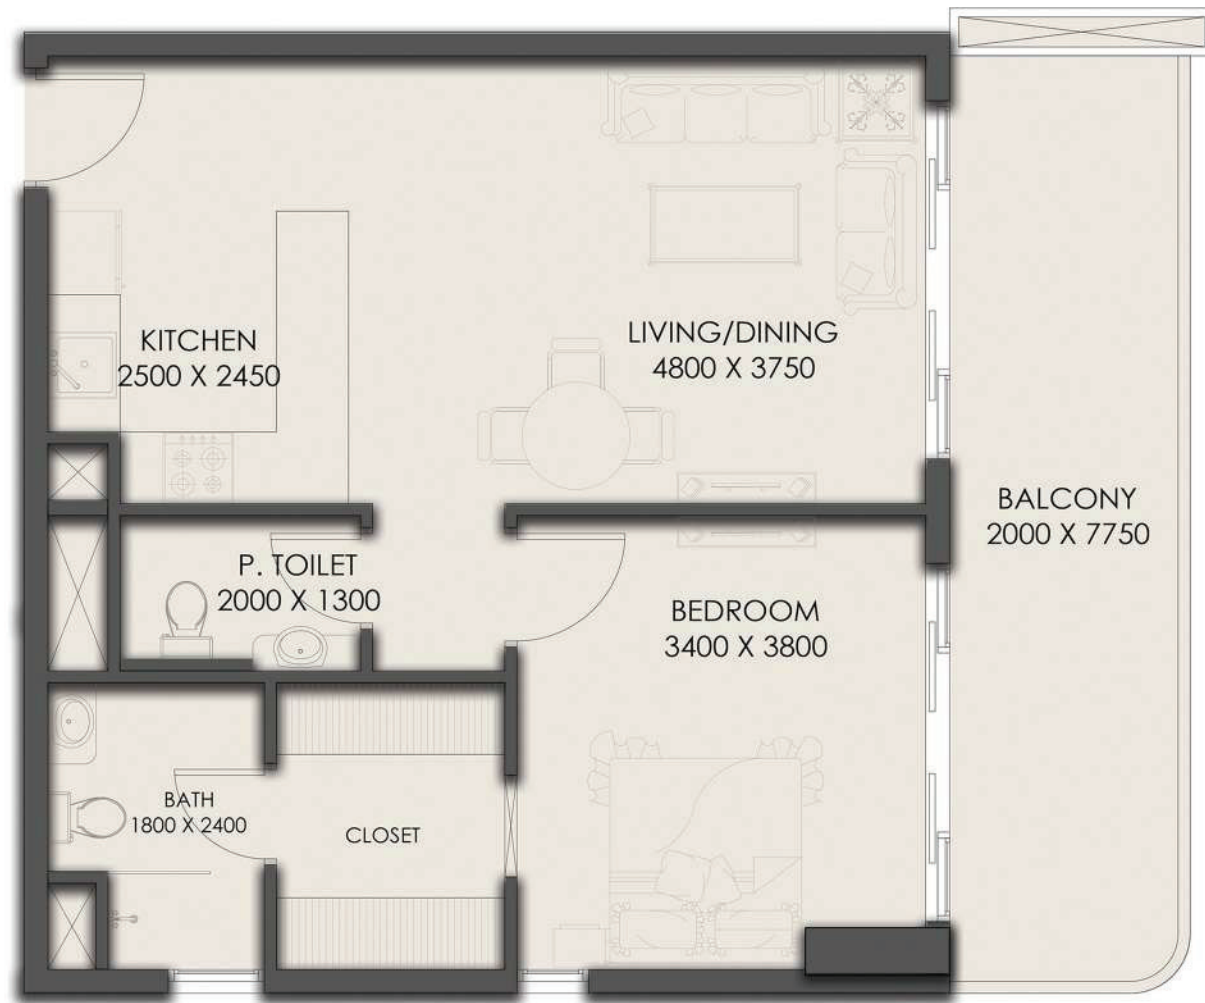

FOURTH FLOOR PLAN

SUITE AREA	57.13 SQ.MT.	614.94 SQ.FT.
BALCONY AREA	15.92 SQ.MT.	171.36 SQ.FT.
TOTAL AREA	73.05 SQ.MT.	786.30 SQ.FT.

FOURTH FLOOR
APARTMENT No. : 405

ONE BEDROOM-1BHK