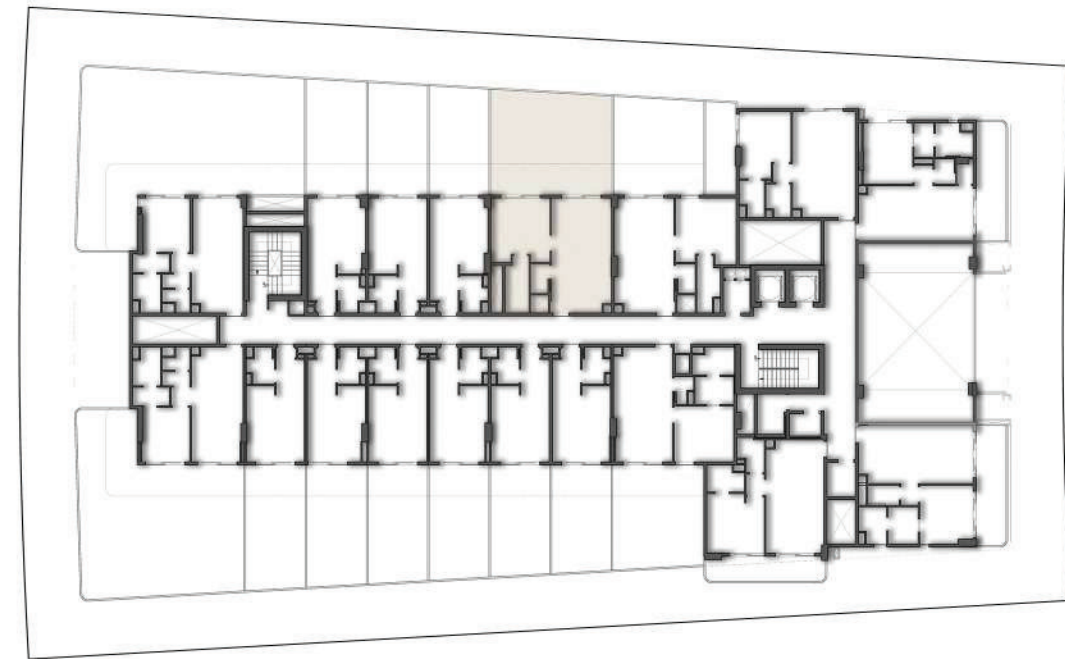

FIRST FLOOR PLAN

SUITE AREA	28.05 SQ.MT.	301.93 SQ.FT.
BALCONY AREA	27.59 SQ.MT.	296.98 SQ.FT.
TOTAL AREA	55.64 SQ.MT.	598.90 SQ.FT.

FIRST FLOOR

APARTMENT No. : 118

STUDIO

FIRST FLOOR PLAN

SUITE AREA	55.28 SQ.MT.	595.03 SQ.FT.
BALCONY AREA	52.89 SQ.MT.	569.30 SQ.FT.
TOTAL AREA	108.17 SQ.MT.	1164.33 SQ.FT.