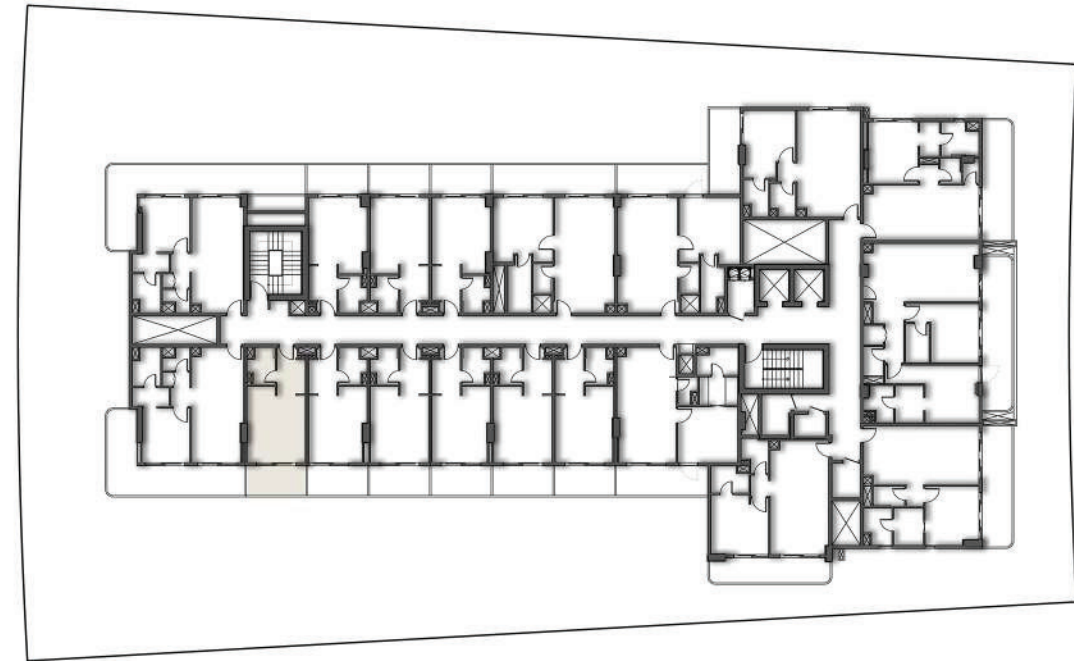

SECOND FLOOR PLAN

SUITE AREA	28.57 SQ.MT.	307.52 SQ.FT.
BALCONY AREA	7.95 SQ.MT.	85.57 SQ.FT.
TOTAL AREA	36.52 SQ.MT.	393.10 SQ.FT.