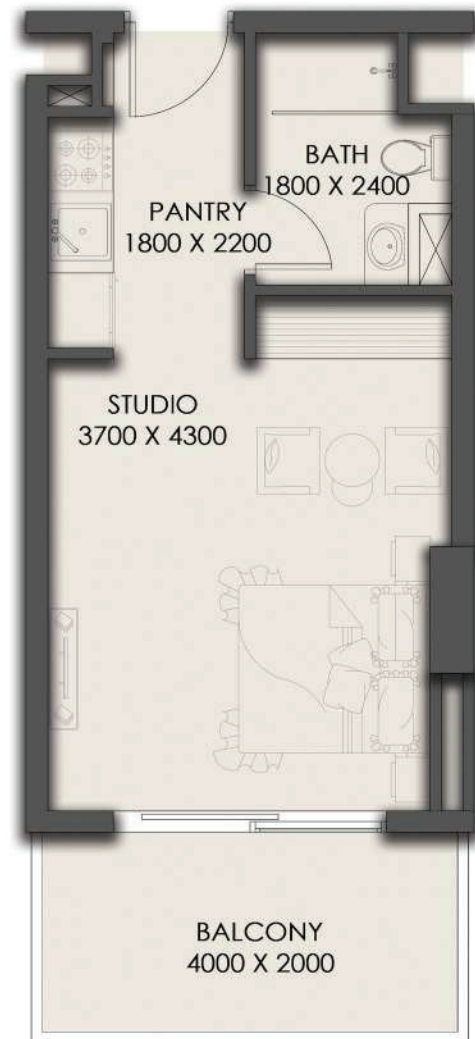

STUDIO

THIRD FLOOR PLAN

SUITE AREA	28.71 SQ.MT.	309.03 SQ.FT.
BALCONY AREA	7.95 SQ.MT.	85.57 SQ.FT.
TOTAL AREA	36.66 SQ.MT.	394.60 SQ.FT.

THIRD FLOOR

APARTMENT No. : 309

STUDIO

THIRD FLOOR PLAN

SUITE AREA	28.19 SQ.MT.	303.43 SQ.FT.
BALCONY AREA	7.95 SQ.MT.	85.57 SQ.FT.
TOTAL AREA	36.14 SQ.MT.	389.01 SQ.FT.