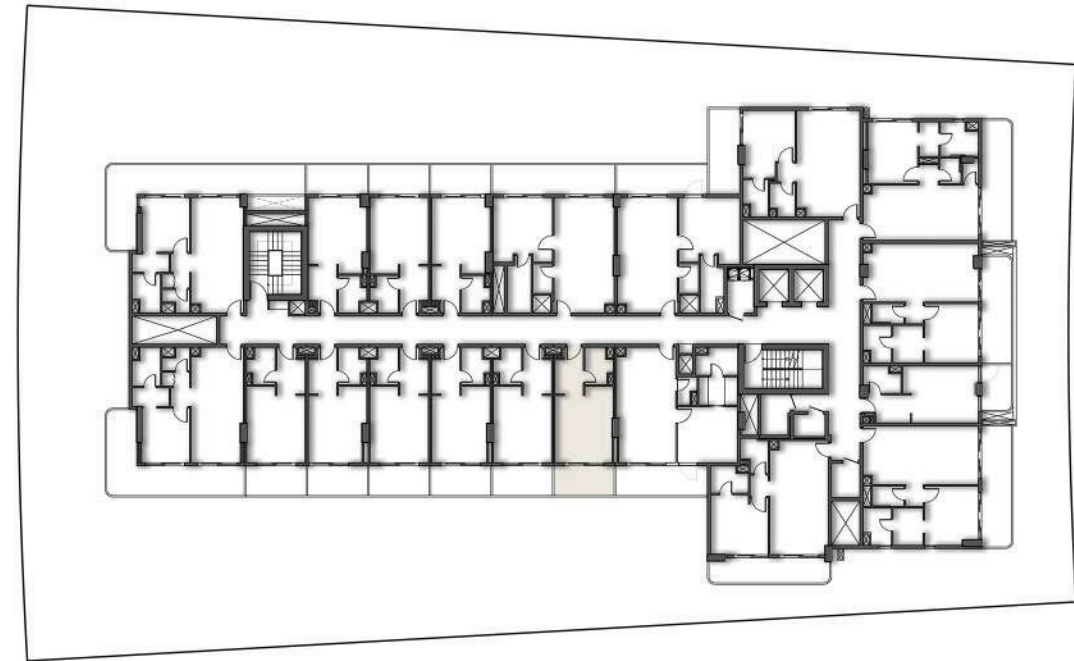

THIRD FLOOR PLAN

SUITE AREA	28.55 SQ.MT.	307.31 SQ.FT.
BALCONY AREA	7.95 SQ.MT.	85.57 SQ.FT.
TOTAL AREA	36.5 SQ.MT.	392.88 SQ.FT.

THIRD FLOOR

APARTMENT No. : 308

STUDIO