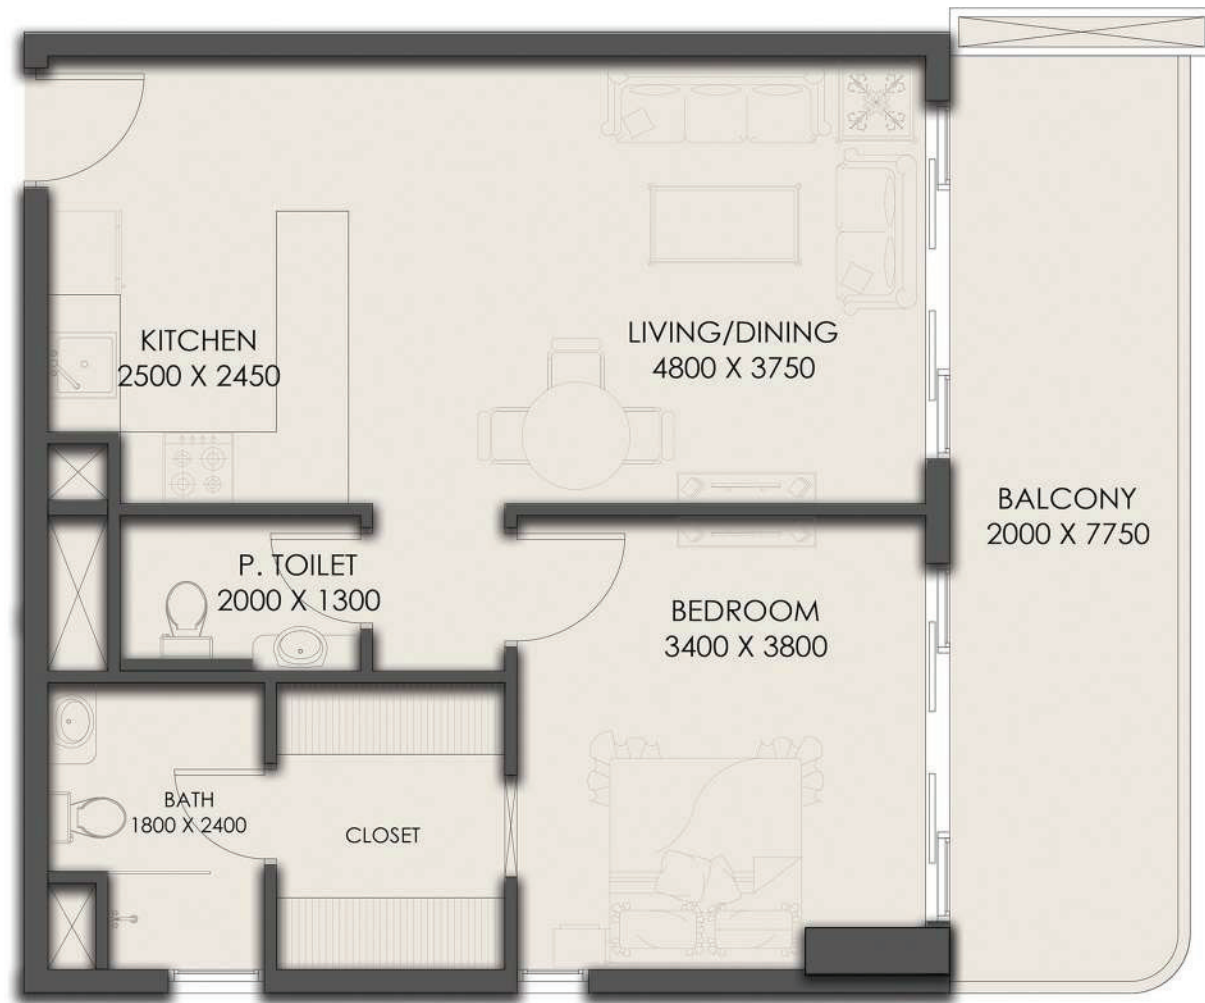

ONE BEDROOM-1BHK

FIFTH FLOOR PLAN

SUITE AREA	28.03 SQ.MT.	301.71 SQ.FT.
BALCONY AREA	6.02 SQ.MT.	64.80 SQ.FT.
TOTAL AREA	34.05 SQ.MT.	366.51 SQ.FT.

FIFTH FLOOR

APARTMENT No. : 504

STUDIO

FIFTH FLOOR PLAN

SUITE AREA	57.13 SQ.MT.	614.94 SQ.FT.
BALCONY AREA	15.92 SQ.MT.	171.36 SQ.FT.
TOTAL AREA	73.05 SQ.MT.	786.30 SQ.FT.