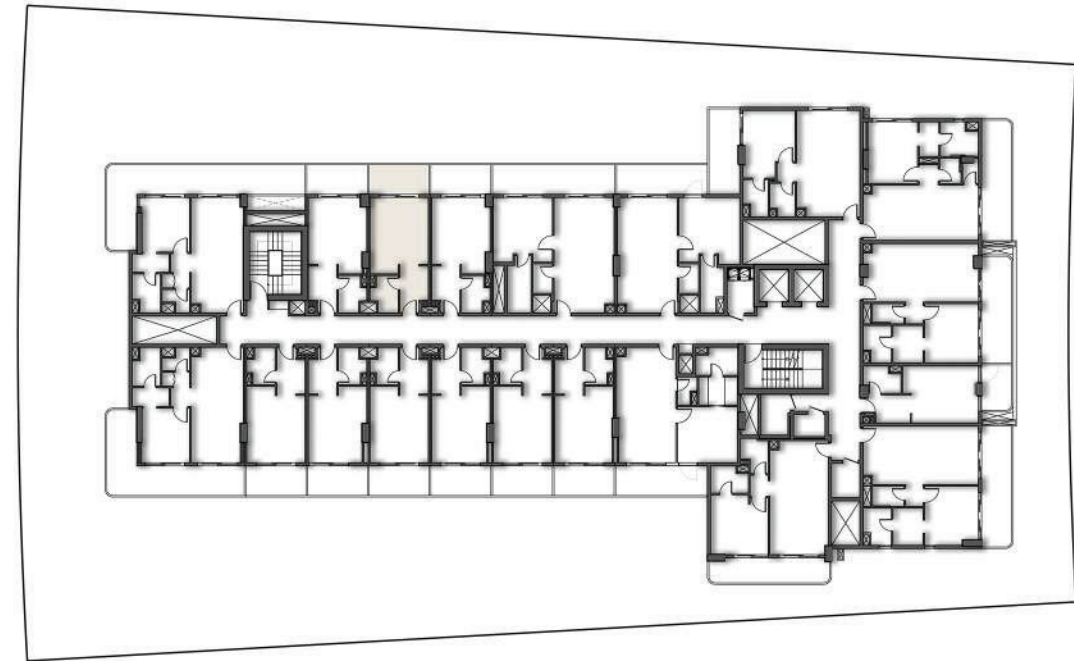

ONE BEDROOM-1BHK

FOURTH FLOOR PLAN

SUITE AREA	28.74 SQ.MT.	309.35 SQ.FT.
BALCONY AREA	8.05 SQ.MT.	86.65 SQ.FT.
TOTAL AREA	36.79 SQ.MT.	396.00 SQ.FT.

FOURTH FLOOR

APARTMENT No. : 416

STUDIO

FOURTH FLOOR PLAN