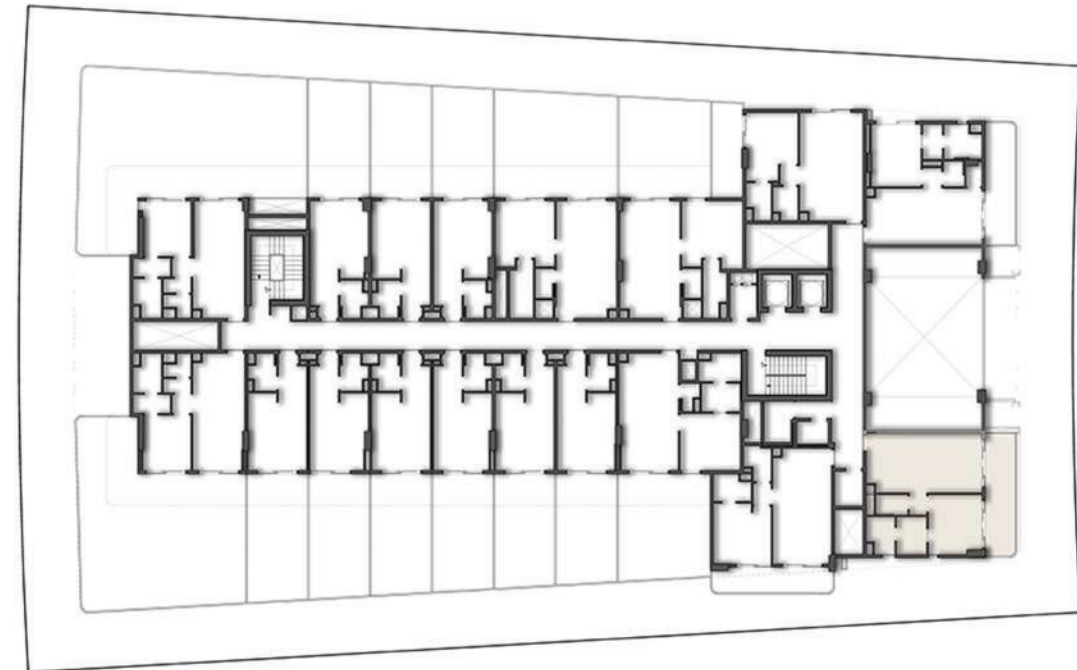

ONE BEDROOM-1BHK

APARTMENT No. : 101

FIRST FLOOR PLAN

SUITE AREA	57.14 SQ.MT.	615.05 SQ.FT.
BALCONY AREA	15.92 SQ.MT.	171.36 SQ.FT.
TOTAL AREA	73.06 SQ.MT.	786.41 SQ.FT.

FIRST FLOOR

ONE BEDROOM-1BHK

APARTMENT No. : 102