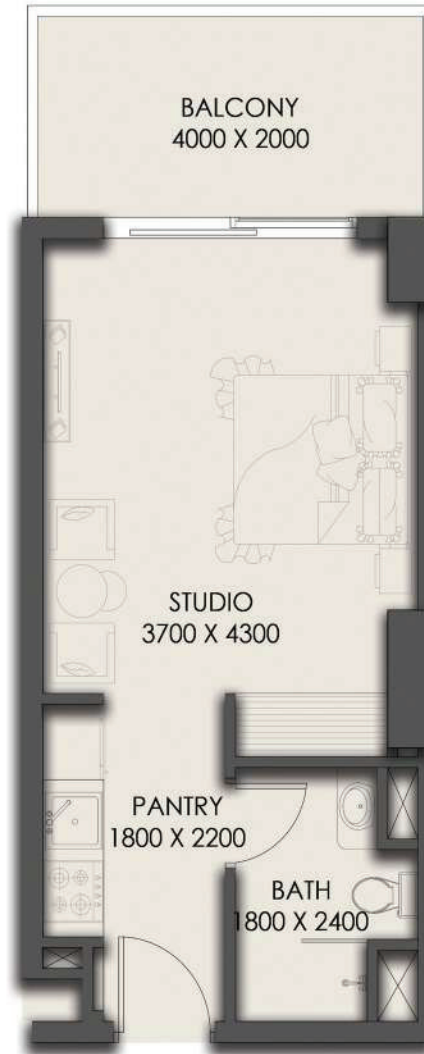

STUDIO

FIFTH FLOOR PLAN

SUITE AREA	28.83 SQ.MT.	310.32 SQ.FT.
BALCONY AREA	7.95 SQ.MT.	85.57 SQ.FT.
TOTAL AREA	36.78 SQ.MT.	395.90 SQ.FT.

FIFTH FLOOR

APARTMENT No. : 517

STUDIO

FIFTH FLOOR PLAN

SUITE AREA	28.05 SQ.MT.	301.93 SQ.FT.
BALCONY AREA	7.95 SQ.MT.	85.57 SQ.FT.
TOTAL AREA	36.00 SQ.MT.	387.50 SQ.FT.