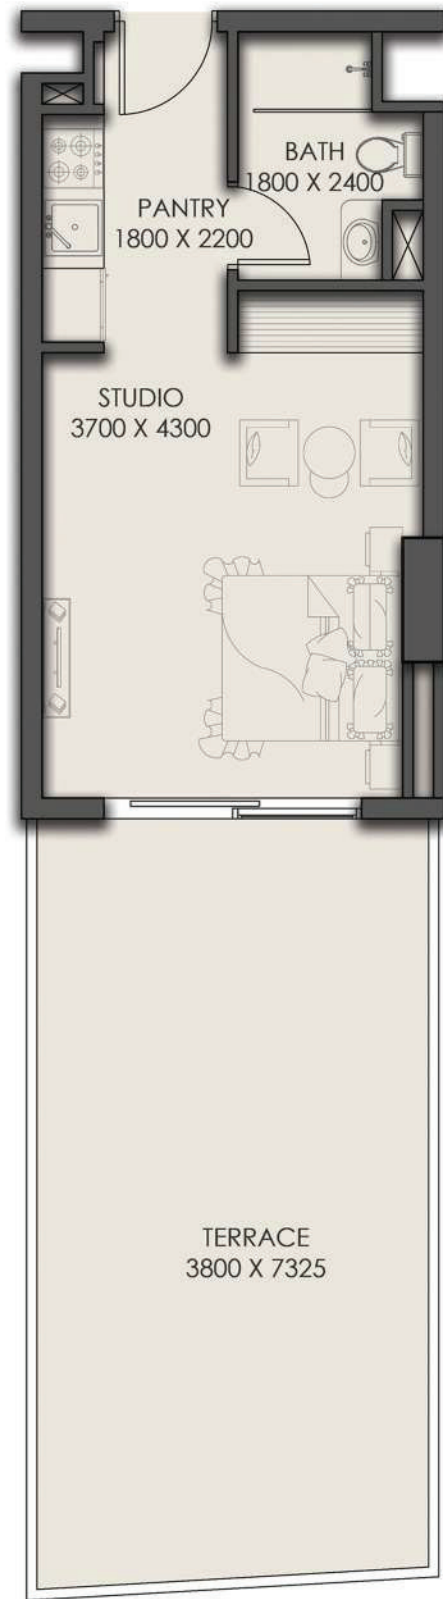

FIRST FLOOR

ONE BEDROOM-1BHK

APARTMENT No. : 106

FIRST FLOOR PLAN

SUITE AREA	56.94 SQ.MT.	612.90 SQ.FT.
BALCONY AREA	40.04 SQ.MT.	430.99 SQ.FT.
TOTAL AREA	96.98 SQ.MT.	1043.88 SQ.FT.

FIRST FLOOR

ONE BEDROOM-1BHK

APARTMENT No. : 107

FIRST FLOOR PLAN

SUITE AREA	28.55 SQ.MT.	307.31 SQ.FT.
BALCONY AREA	27.41 SQ.MT.	295.04 SQ.FT.
TOTAL AREA	55.96 SQ.MT.	602.35 SQ.FT.

FIRST FLOOR

APARTMENT No. : 108

STUDIO

FIRST FLOOR PLAN

SUITE AREA	28.71 SQ.MT.	309.03 SQ.FT.
BALCONY AREA	28.28 SQ.MT.	304.40 SQ.FT.
TOTAL AREA	56.99 SQ.MT.	613.43 SQ.FT.

FIRST FLOOR

APARTMENT No. : 109

STUDIO

FIRST FLOOR PLAN

SUITE AREA	28.19 SQ.MT.	303.43 SQ.FT.
BALCONY AREA	29.14 SQ.MT.	313.66 SQ.FT.
TOTAL AREA	57.33 SQ.MT.	617.09 SQ.FT.