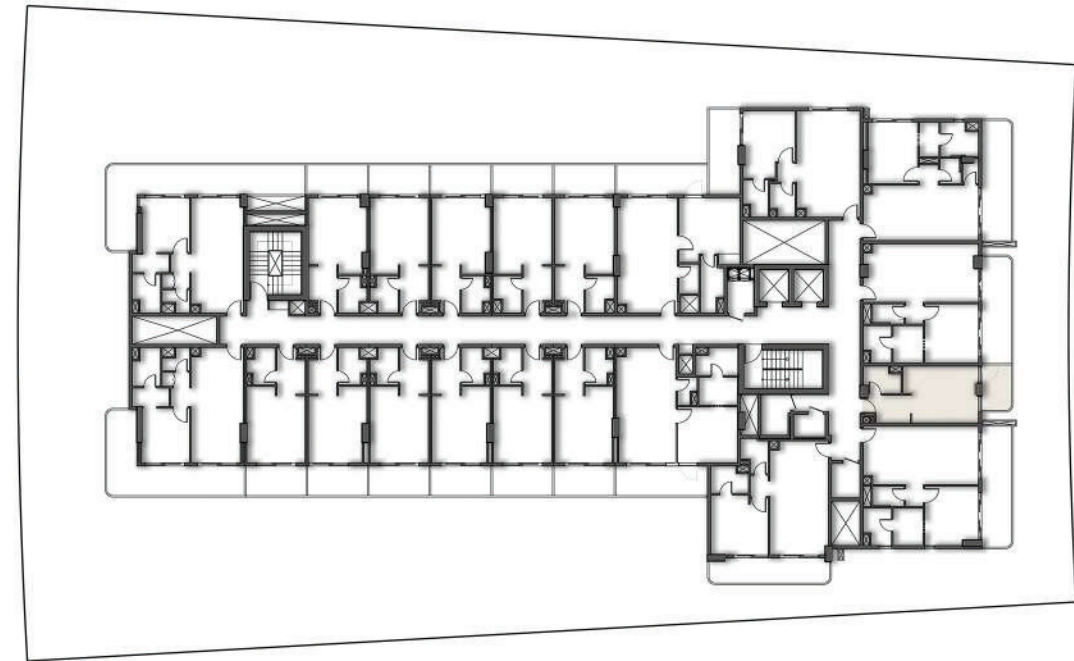

FIFTH FLOOR PLAN

SUITE AREA	28.03 SQ.MT.	301.71 SQ.FT.
BALCONY AREA	6.02 SQ.MT.	64.80 SQ.FT.
TOTAL AREA	34.05 SQ.MT.	366.51 SQ.FT.

FIFTH FLOOR

APARTMENT No. : 504

STUDIO