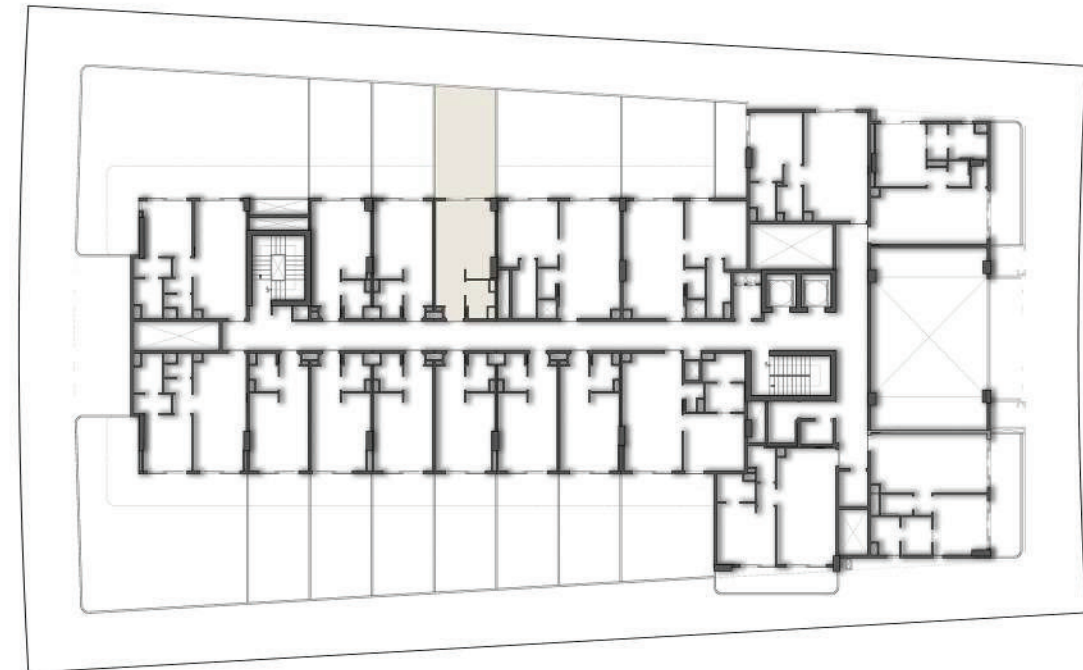

FIRST FLOOR

APARTMENT No. : 116

STUDIO

FIRST FLOOR PLAN

SUITE AREA	28.83 SQ.MT.	310.32 SQ.FT.
BALCONY AREA	28.45 SQ.MT.	306.23 SQ.FT.
TOTAL AREA	57.28 SQ.MT.	616.55 SQ.FT.

FIRST FLOOR

APARTMENT No. : 117

STUDIO