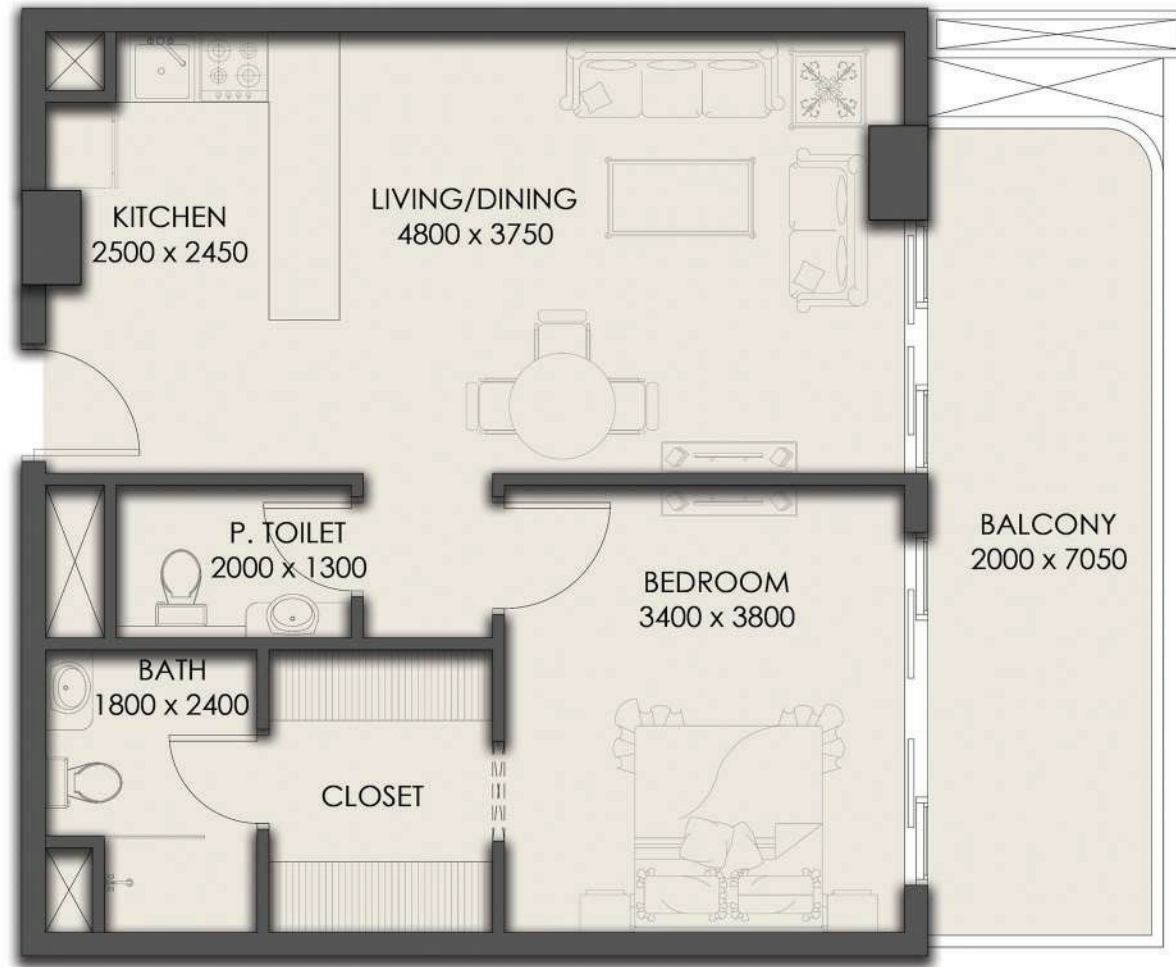

FIFTH FLOOR PLAN

SUITE AREA	57.01 SQ.MT.	613.65 SQ.FT.
BALCONY AREA	14.19 SQ.MT.	152.74 SQ.FT.
TOTAL AREA	71.20 SQ.MT.	766.39 SQ.FT.

FIFTH FLOOR
APARTMENT No. : 503

ONE BEDROOM-1BHK