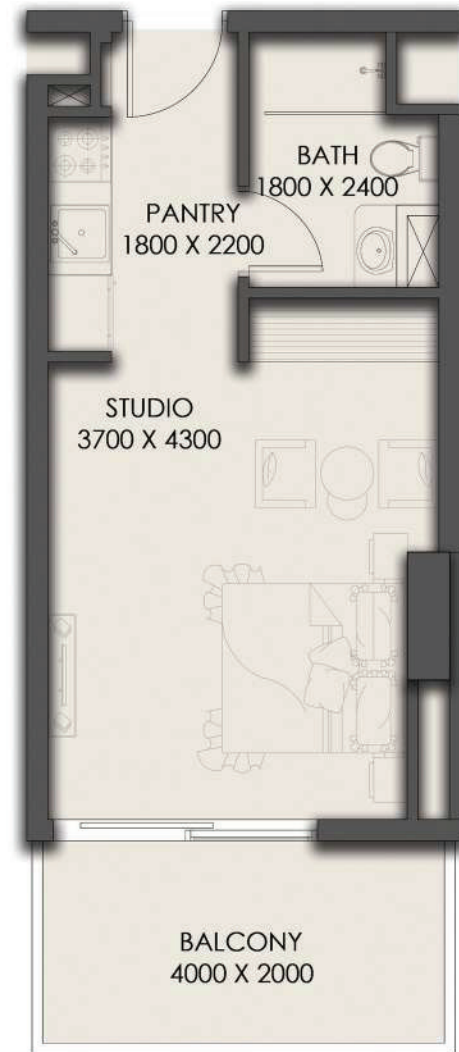

THIRD FLOOR

APARTMENT No. : 310

STUDIO

THIRD FLOOR PLAN

SUITE AREA	28.91 SQ.MT.	311.18 SQ.FT.
BALCONY AREA	7.95 SQ.MT.	85.57 SQ.FT.
TOTAL AREA	36.86 SQ.MT.	396.76 SQ.FT.

THIRD FLOOR

APARTMENT No. : 311

STUDIO