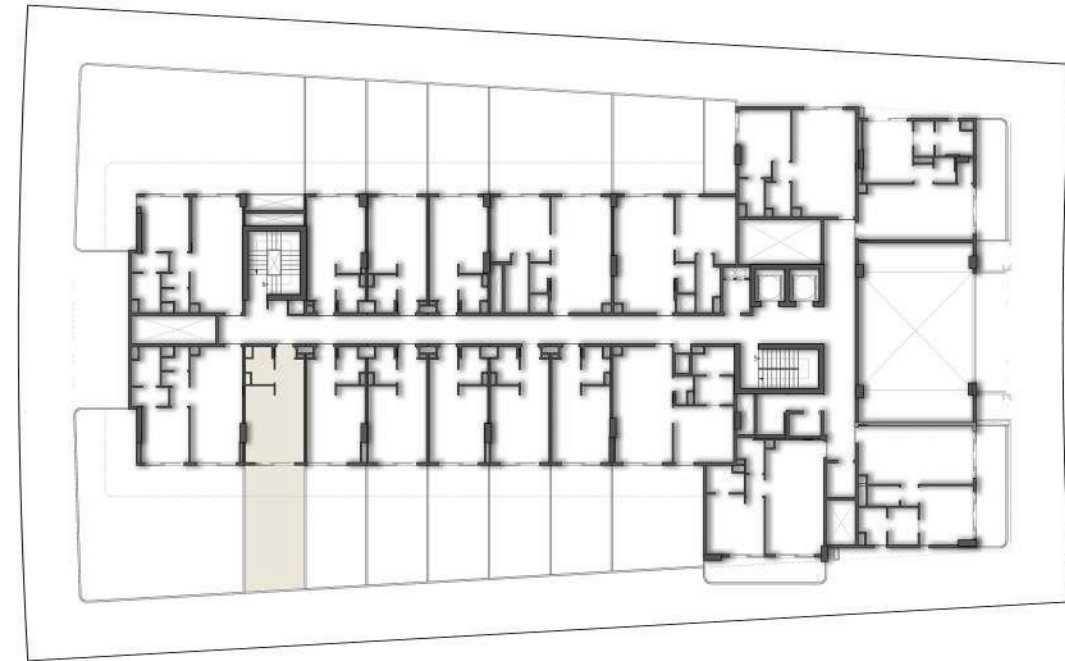

FIRST FLOOR PLAN

SUITE AREA	28.00 SQ.MT.	301.39 SQ.FT.
BALCONY AREA	30.88 SQ.MT.	332.39 SQ.FT.
TOTAL AREA	58.88 SQ.MT.	633.78 SQ.FT.

FIRST FLOOR

APARTMENT No. : 112

STUDIO

FIRST FLOOR PLAN

SUITE AREA	28.57 SQ.MT.	307.52 SQ.FT.
BALCONY AREA	31.74 SQ.MT.	341.65 SQ.FT.
TOTAL AREA	60.31 SQ.MT.	649.17 SQ.FT.