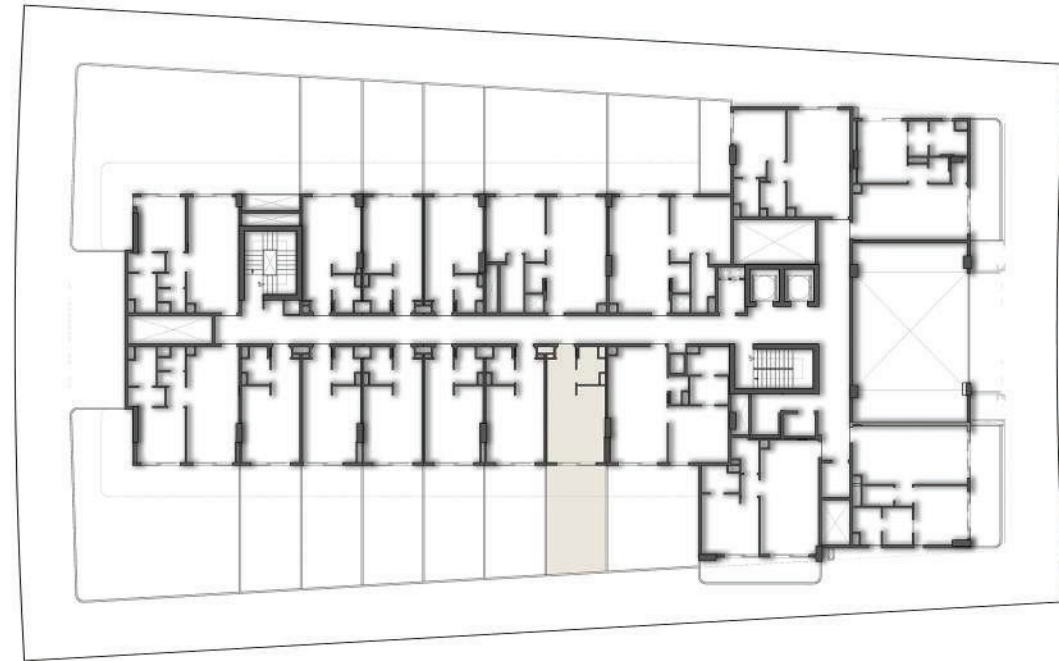

FIRST FLOOR PLAN

SUITE AREA	28.55 SQ.MT.	307.31 SQ.FT.
BALCONY AREA	27.41 SQ.MT.	295.04 SQ.FT.
TOTAL AREA	55.96 SQ.MT.	602.35 SQ.FT.

FIRST FLOOR

APARTMENT No. : 108

STUDIO