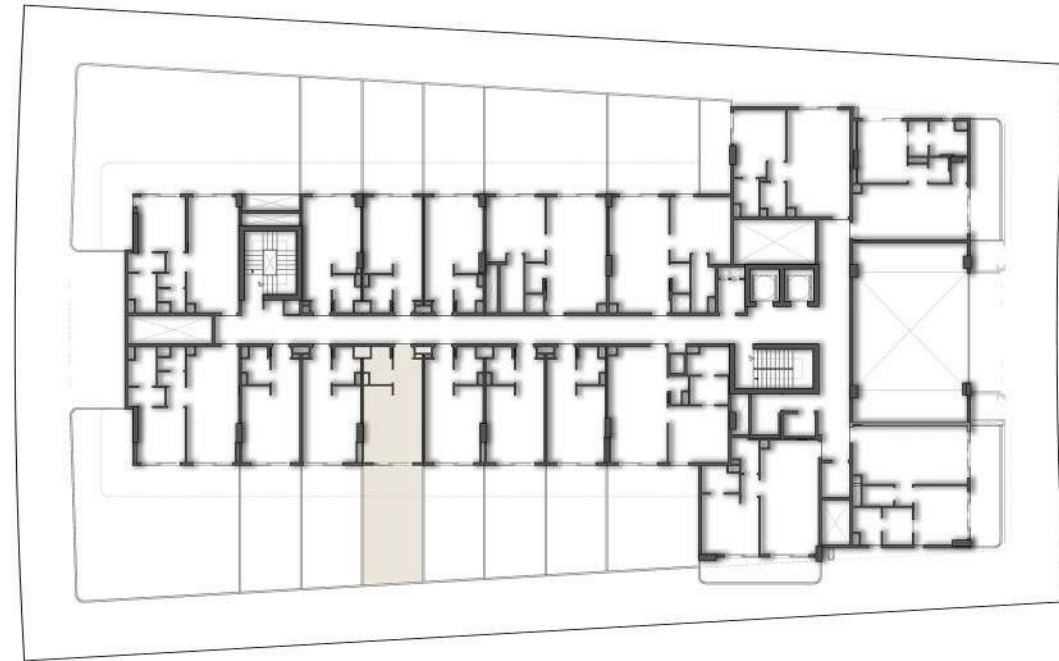

FIRST FLOOR PLAN

SUITE AREA	28.91 SQ.MT.	311.18 SQ.FT.
BALCONY AREA	30.01 SQ.MT.	323.02 SQ.FT.
TOTAL AREA	58.92 SQ.MT.	634.21 SQ.FT.

FIRST FLOOR

APARTMENT No. : 111

STUDIO