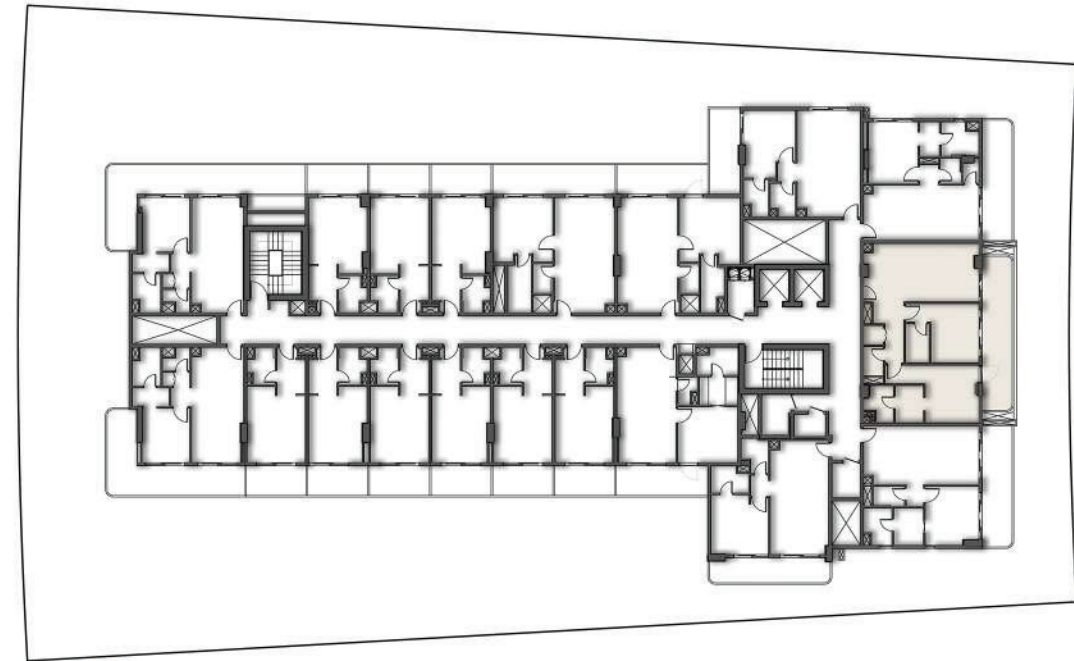

SECOND FLOOR PLAN

SUITE AREA	84.94 SQ.MT.	914.29 SQ.FT.
BALCONY AREA	20.22 SQ.MT.	217.65 SQ.FT.
TOTAL AREA	105.16 SQ.MT.	1131.93 SQ.FT.

SECOND FLOOR
APARTMENT No. : 203

TWO BEDROOM-2BHK