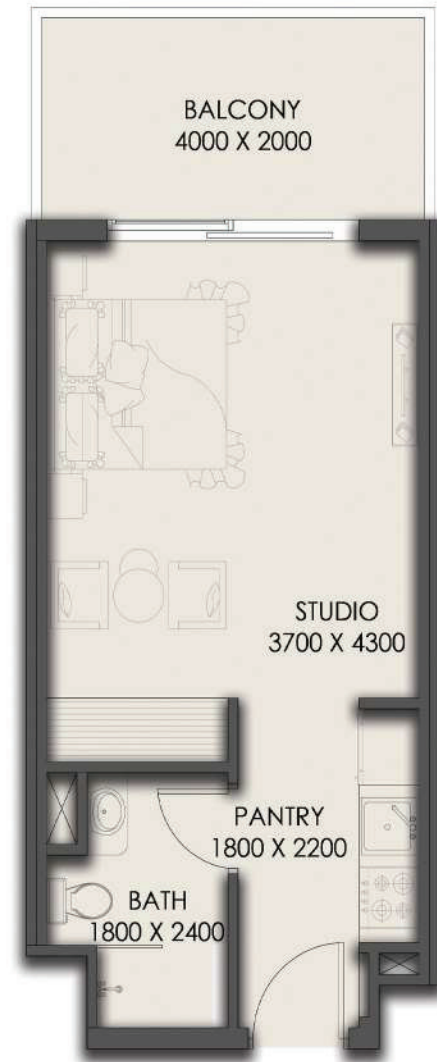

ONE BEDROOM-1BHK

FOURTH FLOOR PLAN

SUITE AREA	28.74 SQ.MT.	309.35 SQ.FT.
BALCONY AREA	8.05 SQ.MT.	86.65 SQ.FT.
TOTAL AREA	36.79 SQ.MT.	396.00 SQ.FT.

FOURTH FLOOR

APARTMENT No. : 416

STUDIO

FOURTH FLOOR PLAN