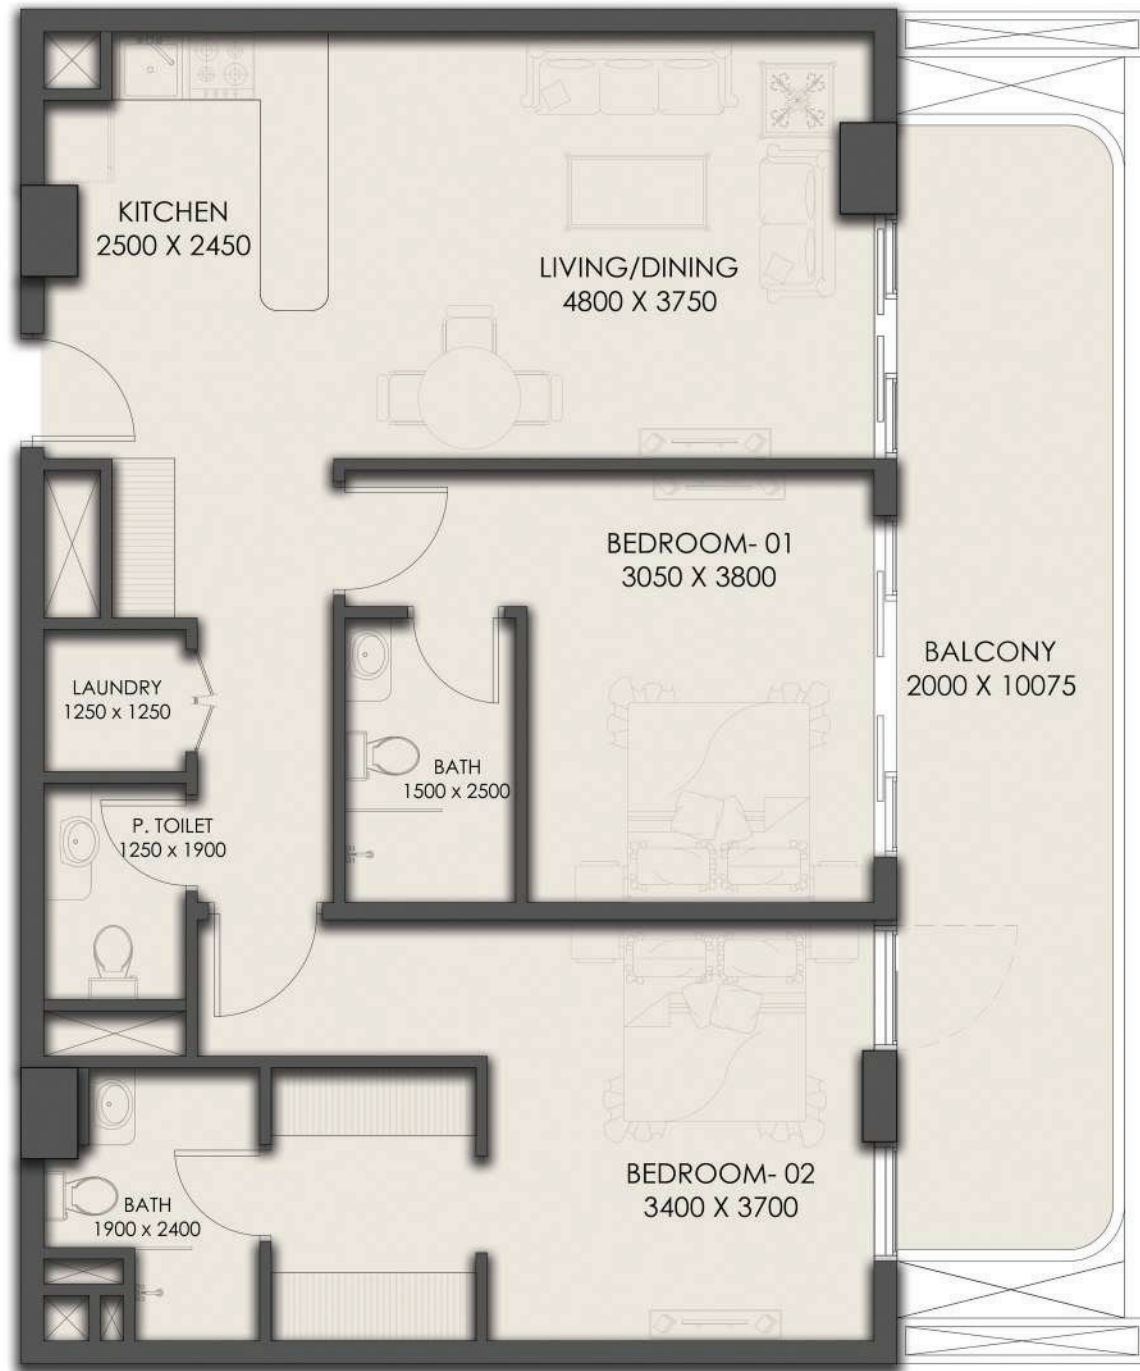

FIRST FLOOR

ONE BEDROOM-1BHK

APARTMENT No. : 119

FIRST FLOOR PLAN

SUITE AREA	54.67 SQ.MT.	588.46 SQ.FT.
BALCONY AREA	37.05 SQ.MT.	398.80 SQ.FT.
TOTAL AREA	91.72 SQ.MT.	987.26 SQ.FT.

FIRST FLOOR

ONE BEDROOM-1BHK

APARTMENT No. : 121

SECOND FLOOR PLAN

SUITE AREA	52.38 SQ.MT.	563.81 SQ.FT.
BALCONY AREA	11.80 SQ.MT.	127.01 SQ.FT.
TOTAL AREA	64.18 SQ.MT.	690.83 SQ.FT.

SECOND FLOOR
APARTMENT No. : 201

ONE BEDROOM-1BHK

SECOND FLOOR PLAN

SUITE AREA	57.14 SQ.MT.	615.05 SQ.FT.
BALCONY AREA	15.92 SQ.MT.	171.36 SQ.FT.
TOTAL AREA	73.06 SQ.MT.	786.41 SQ.FT.

SECOND FLOOR
APARTMENT No. : 202

ONE BEDROOM-1BHK

SECOND FLOOR PLAN

SUITE AREA	84.94 SQ.MT.	914.29 SQ.FT.
BALCONY AREA	20.22 SQ.MT.	217.65 SQ.FT.
TOTAL AREA	105.16 SQ.MT.	1131.93 SQ.FT.