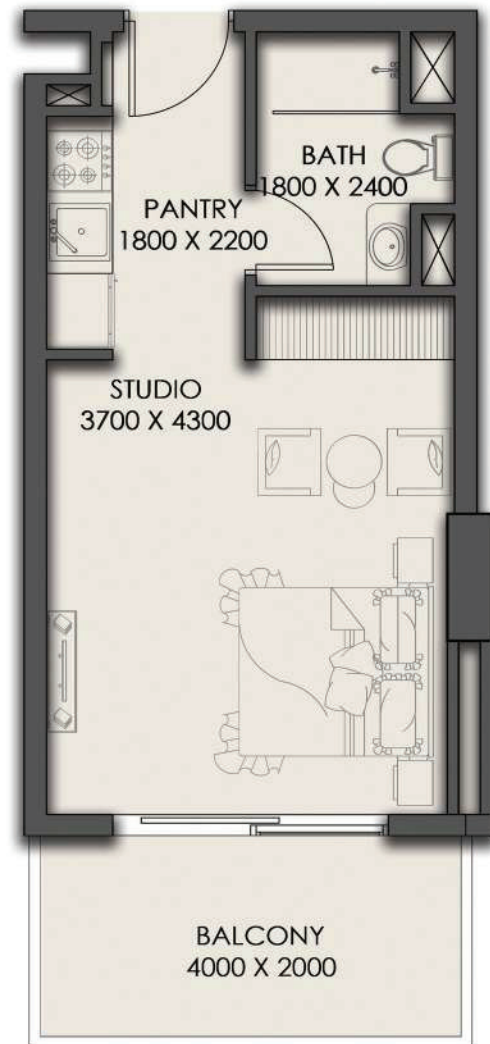

SECOND FLOOR
APARTMENT No. : 203

TWO BEDROOM-2BHK

SECOND FLOOR PLAN

SUITE AREA	57.13 SQ.MT.	614.94 SQ.FT.
BALCONY AREA	15.92 SQ.MT.	171.36 SQ.FT.
TOTAL AREA	73.05 SQ.MT.	786.30 SQ.FT.

SECOND FLOOR
APARTMENT No. : 205

ONE BEDROOM-1BHK

SECOND FLOOR PLAN

SUITE AREA	53.80 SQ.MT.	579.10 SQ.FT.
BALCONY AREA	13.32 SQ.MT.	143.38 SQ.FT.
TOTAL AREA	67.12 SQ.MT.	722.47 SQ.FT.

SECOND FLOOR

APARTMENT No. : 206

ONE BEDROOM-1BHK

SECOND FLOOR PLAN

SUITE AREA	56.94 SQ.MT.	612.90 SQ.FT.
BALCONY AREA	12.05 SQ.MT.	129.70 SQ.FT.
TOTAL AREA	68.99 SQ.MT.	742.60 SQ.FT.

SECOND FLOOR
APARTMENT No. : 207

ONE BEDROOM-1BHK

SECOND FLOOR PLAN

SUITE AREA	28.55 SQ.MT.	307.31 SQ.FT.
BALCONY AREA	7.95 SQ.MT.	85.57 SQ.FT.
TOTAL AREA	36.5 SQ.MT.	392.88 SQ.FT.