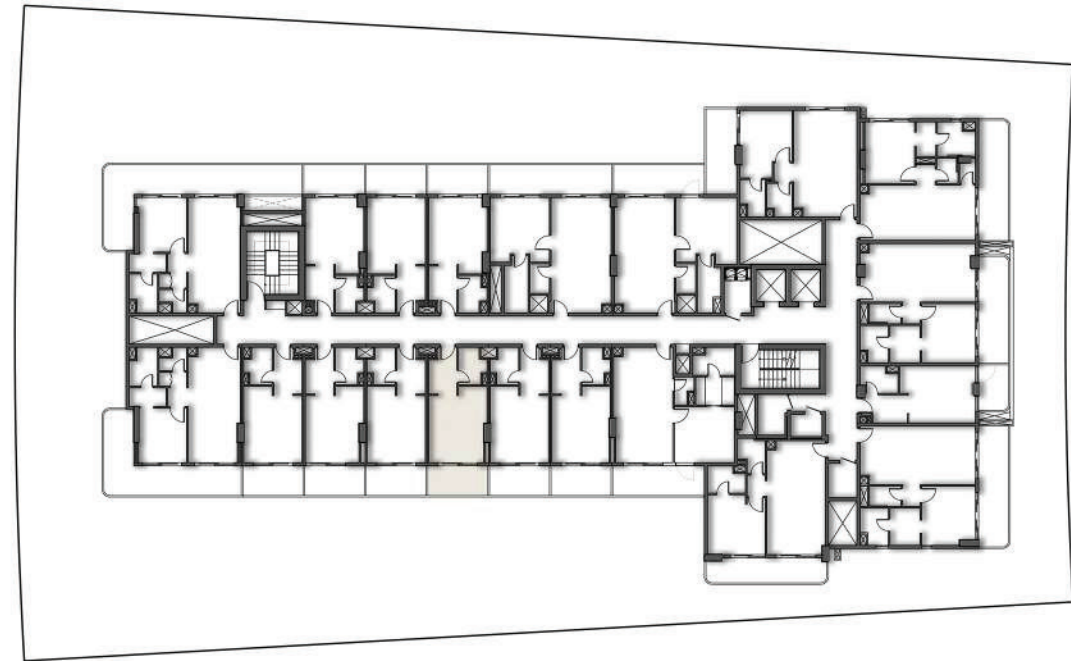

FOURTH FLOOR

ONE BEDROOM-1BHK

APARTMENT No. : 407

FOURTH FLOOR PLAN

SUITE AREA	28.55 SQ.MT.	307.31 SQ.FT.
BALCONY AREA	7.95 SQ.MT.	85.57 SQ.FT.
TOTAL AREA	36.5 SQ.MT.	392.88 SQ.FT.

FOURTH FLOOR PLAN

SUITE AREA	28.71 SQ.MT.	309.03 SQ.FT.
BALCONY AREA	7.95 SQ.MT.	85.57 SQ.FT.
TOTAL AREA	36.66 SQ.MT.	394.60 SQ.FT.