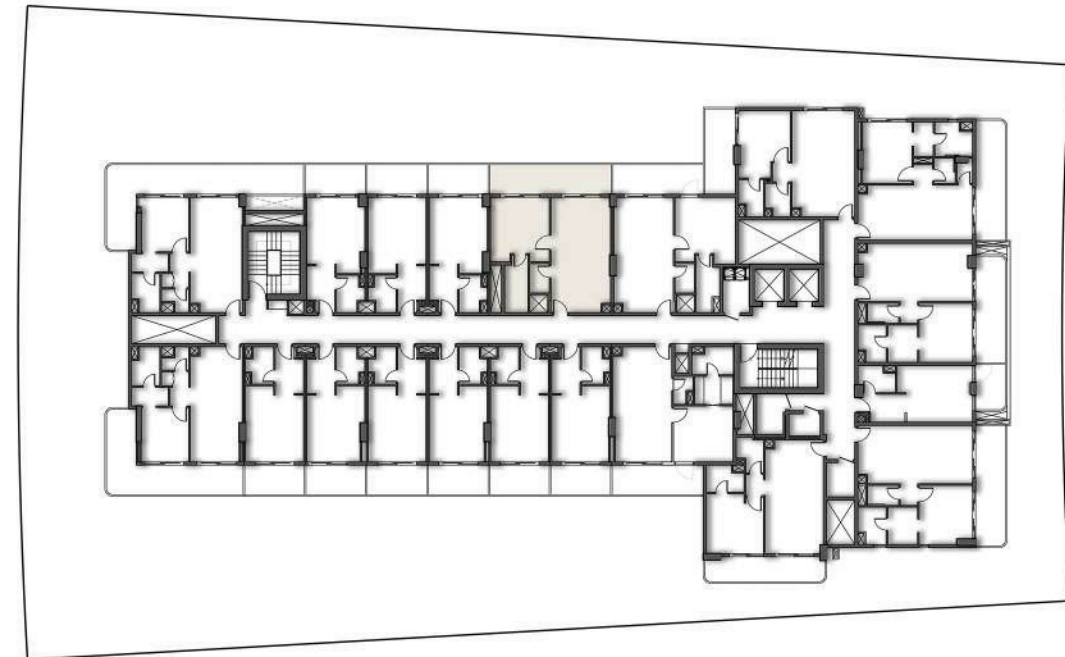

THIRD FLOOR PLAN

SUITE AREA	28.05 SQ.MT.	301.93 SQ.FT.
BALCONY AREA	7.95 SQ.MT.	85.57 SQ.FT.
TOTAL AREA	36.00 SQ.MT.	387.50 SQ.FT.

THIRD FLOOR

APARTMENT No. : 318

STUDIO

THIRD FLOOR PLAN

SUITE AREA	55.28 SQ.MT.	595.03 SQ.FT.
BALCONY AREA	16.01 SQ.MT.	172.33 SQ.FT.
TOTAL AREA	71.29 SQ.MT.	767.36 SQ.FT.