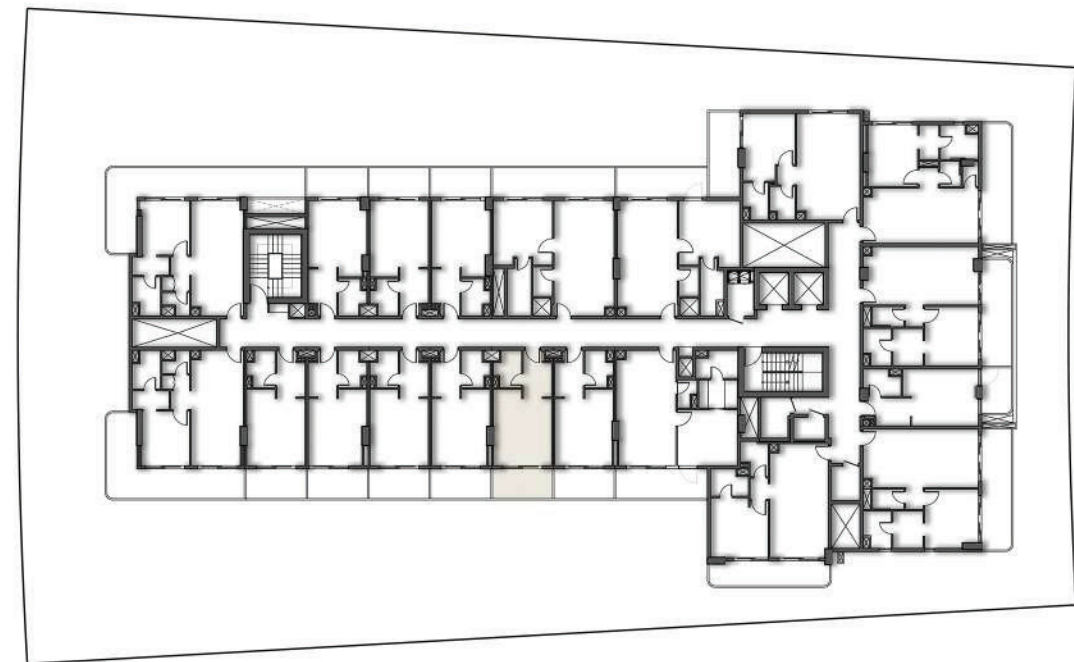

THIRD FLOOR PLAN

SUITE AREA	28.71 SQ.MT.	309.03 SQ.FT.
BALCONY AREA	7.95 SQ.MT.	85.57 SQ.FT.
TOTAL AREA	36.66 SQ.MT.	394.60 SQ.FT.

THIRD FLOOR

APARTMENT No. : 309

STUDIO