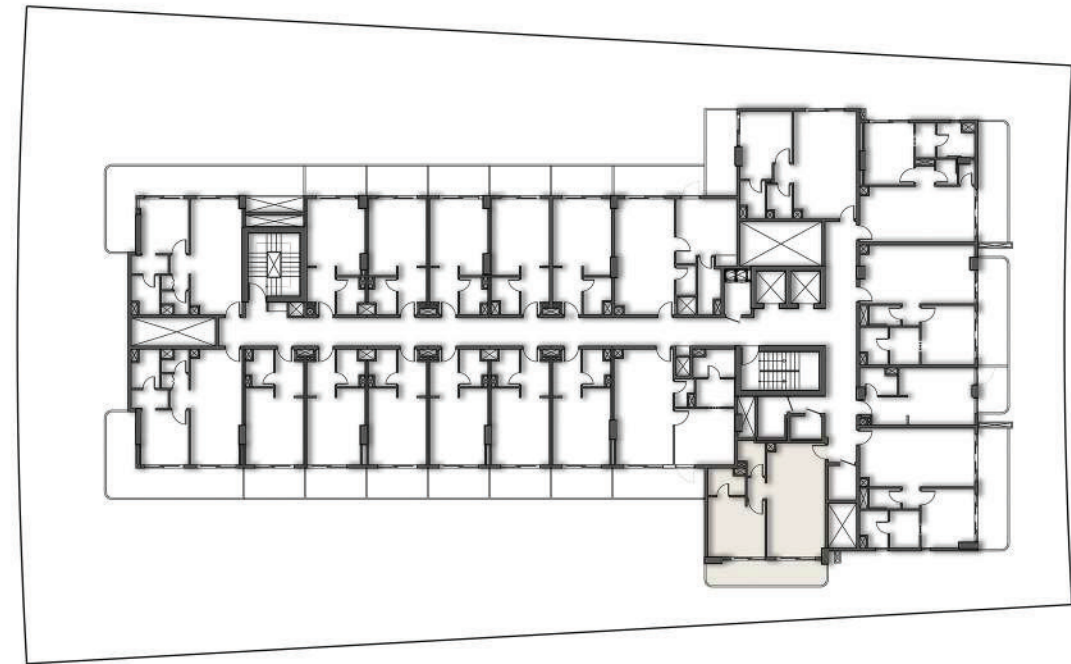

FIFTH FLOOR PLAN

SUITE AREA	53.80 SQ.MT.	579.10 SQ.FT.
BALCONY AREA	13.32 SQ.MT.	143.38 SQ.FT.
TOTAL AREA	67.12 SQ.MT.	722.47 SQ.FT.

FIFTH FLOOR
APARTMENT No. :506

ONE BEDROOM-1BHK