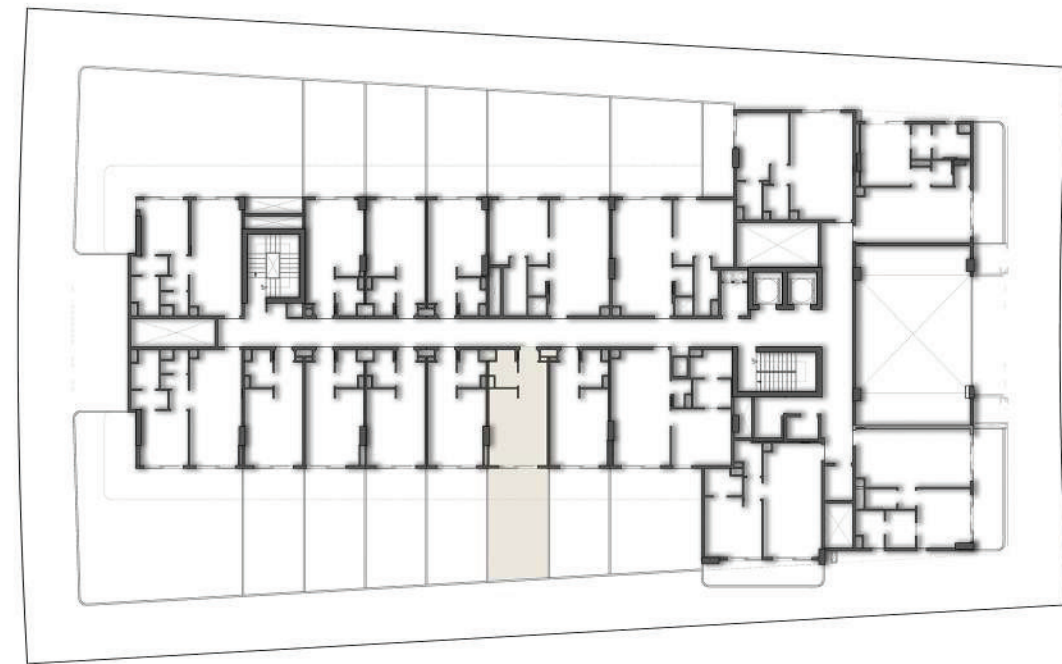

APARTMENT No. : 107

FIRST FLOOR PLAN

SUITE AREA	28.55 SQ.MT.	307.31 SQ.FT.
BALCONY AREA	27.41 SQ.MT.	295.04 SQ.FT.
TOTAL AREA	55.96 SQ.MT.	602.35 SQ.FT.

FIRST FLOOR

APARTMENT No. : 108

STUDIO

FIRST FLOOR PLAN