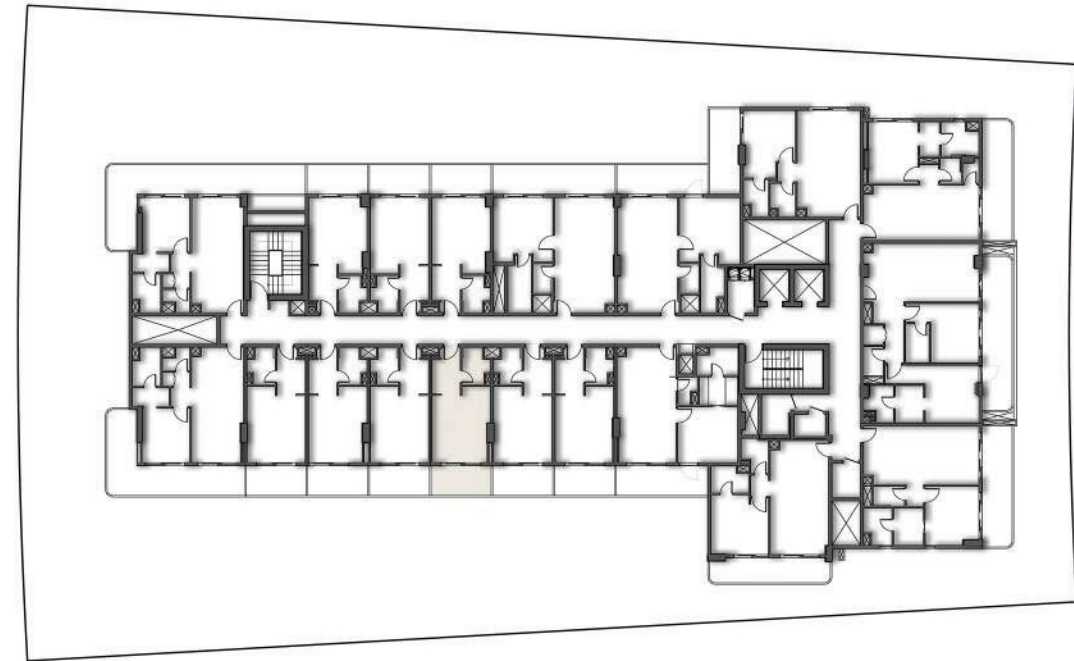

SECOND FLOOR PLAN

SUITE AREA	28.71 SQ.MT.	309.03 SQ.FT.
BALCONY AREA	7.95 SQ.MT.	85.57 SQ.FT.
TOTAL AREA	36.66 SQ.MT.	394.60 SQ.FT.

SECOND FLOOR

APARTMENT No. : 209

STUDIO

SECOND FLOOR PLAN

SUITE AREA	28.19 SQ.MT.	303.43 SQ.FT.
BALCONY AREA	7.95 SQ.MT.	85.57 SQ.FT.
TOTAL AREA	36.14 SQ.MT.	389.01 SQ.FT.