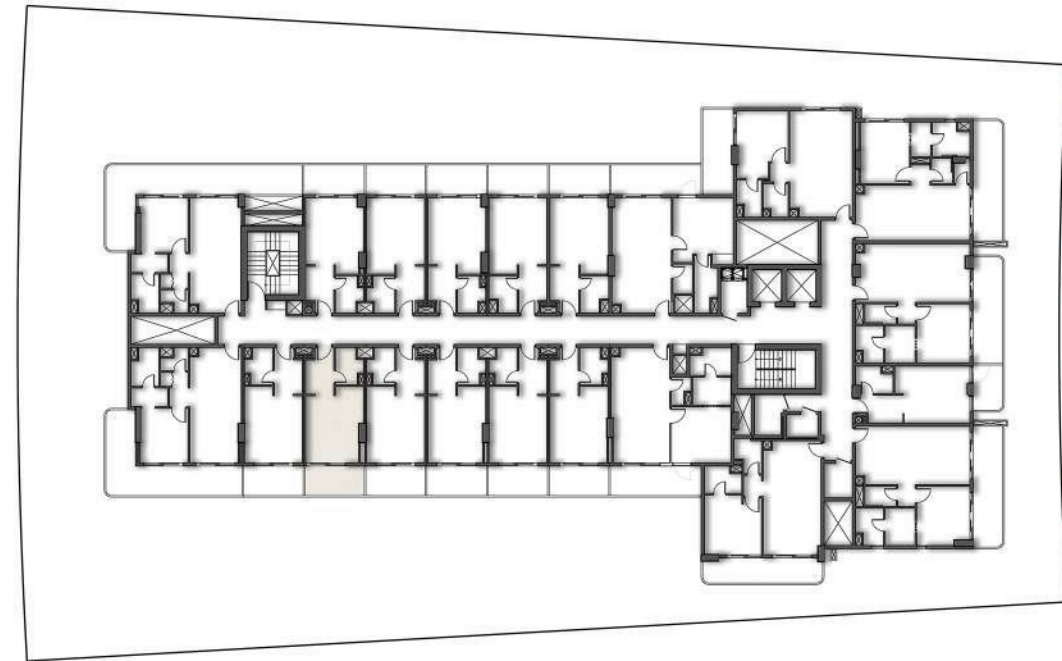

FIFTH FLOOR PLAN

SUITE AREA	28.91 SQ.MT.	311.18 SQ.FT.
BALCONY AREA	7.95 SQ.MT.	85.57 SQ.FT.
TOTAL AREA	36.86 SQ.MT.	396.76 SQ.FT.

FIFTH FLOOR

APARTMENT No. : 511

STUDIO

FIFTH FLOOR PLAN

SUITE AREA	28.00 SQ.MT.	301.39 SQ.FT.
BALCONY AREA	7.95 SQ.MT.	85.57 SQ.FT.
TOTAL AREA	35.95 SQ.MT.	386.96 SQ.FT.