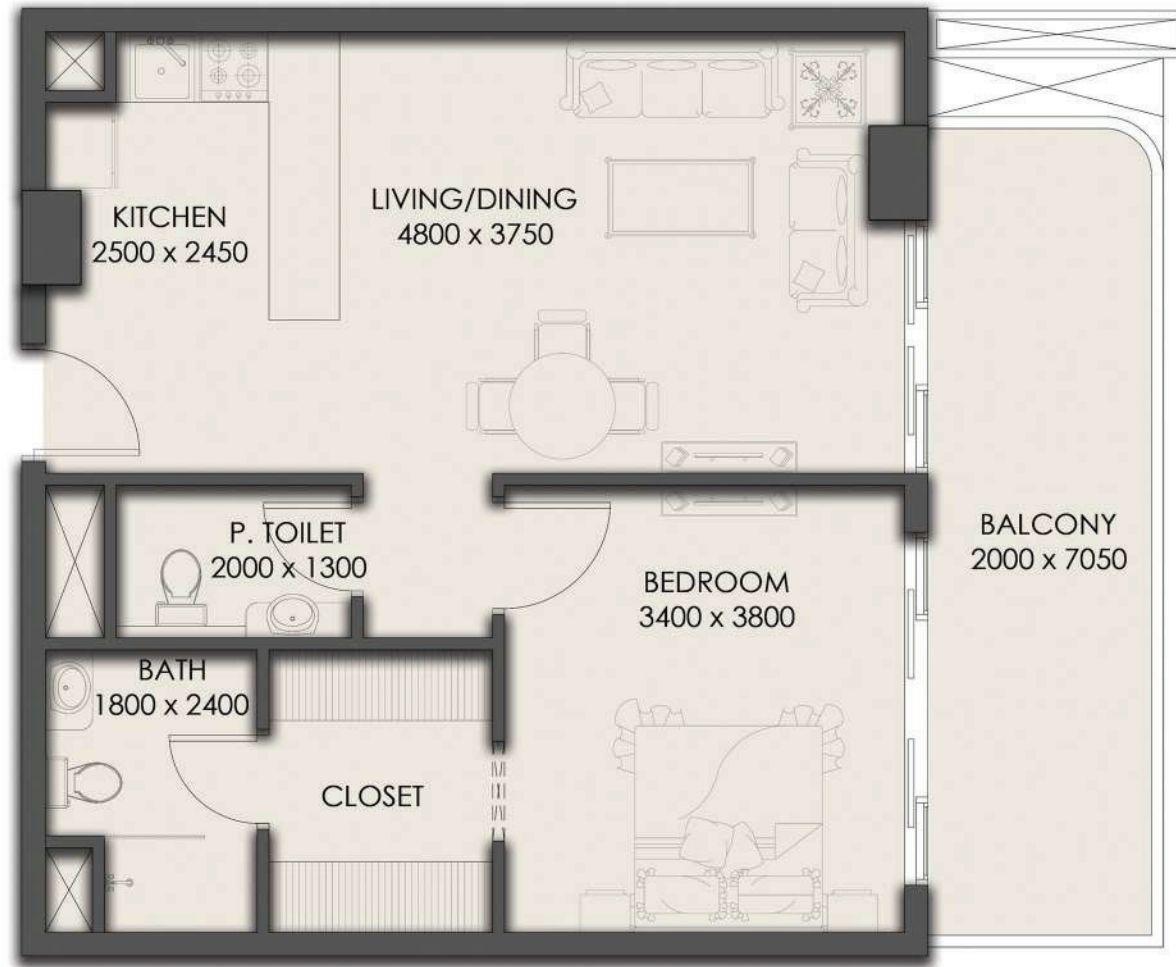

FOURTH FLOOR PLAN

SUITE AREA	57.01 SQ.MT.	613.65 SQ.FT.
BALCONY AREA	14.19 SQ.MT.	152.74 SQ.FT.
TOTAL AREA	71.20 SQ.MT.	766.39 SQ.FT.

FOURTH FLOOR

APARTMENT No. : 403

ONE BEDROOM-1BHK