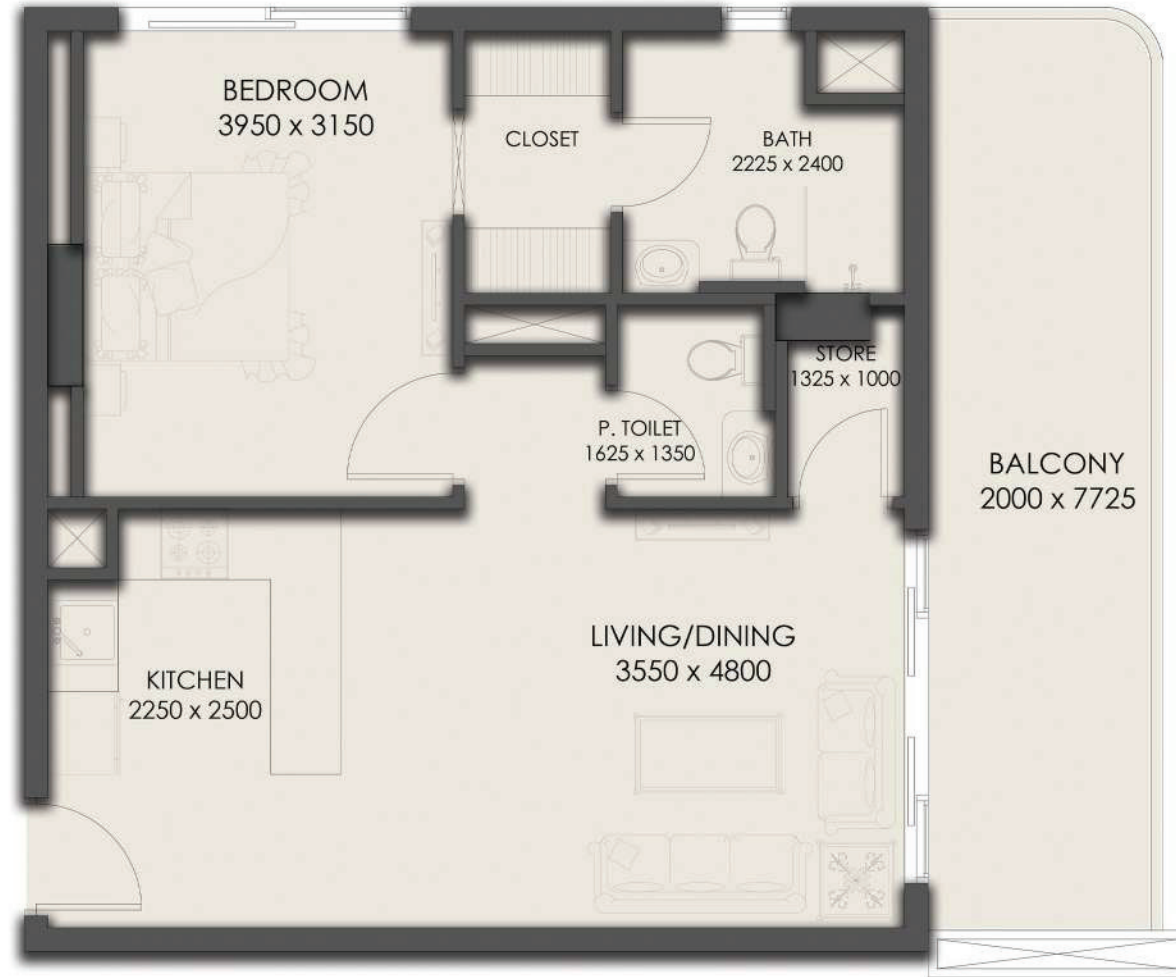

APARTMENT No. : 321

FOURTH FLOOR PLAN

SUITE AREA	52.38 SQ.MT.	563.81 SQ.FT.
BALCONY AREA	11.80 SQ.MT.	127.01 SQ.FT.
TOTAL AREA	64.18 SQ.MT.	690.83 SQ.FT.

FOURTH FLOOR

ONE BEDROOM-1BHK

APARTMENT No. : 401

FOURTH FLOOR PLAN