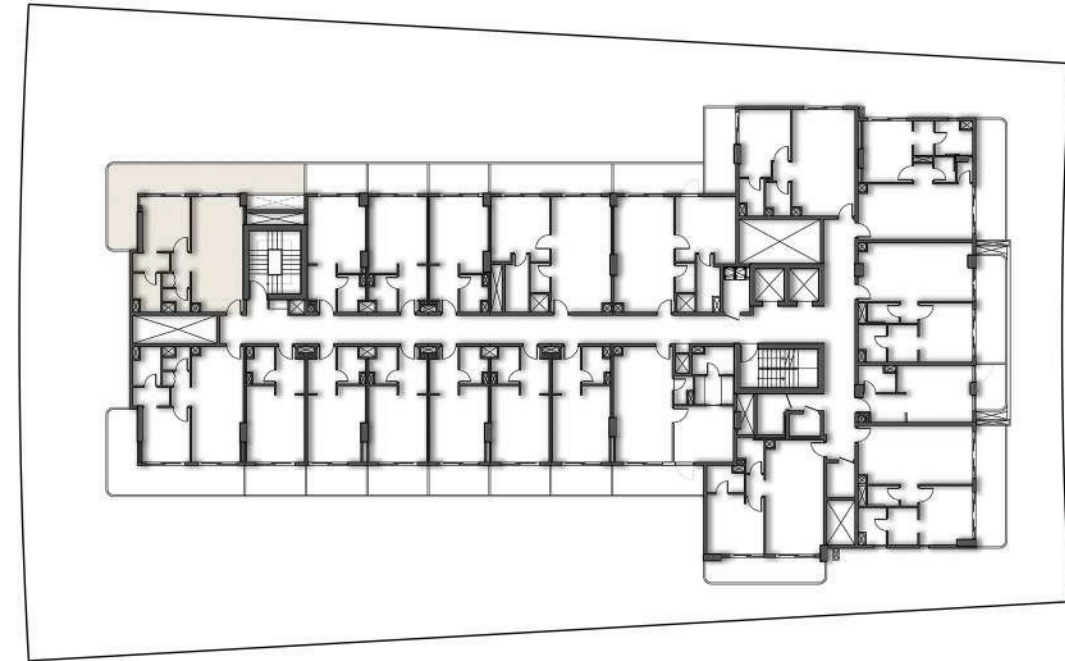

THIRD FLOOR

APARTMENT No. : 313

STUDIO

THIRD FLOOR PLAN

SUITE AREA	51.60 SQ.MT.	555.42 SQ.FT.
BALCONY AREA	25.35 SQ.MT.	272.86 SQ.FT.
TOTAL AREA	76.95 SQ.MT.	828.28 SQ.FT.

THIRD FLOOR

ONE BEDROOM-1BHK

APARTMENT No. : 314