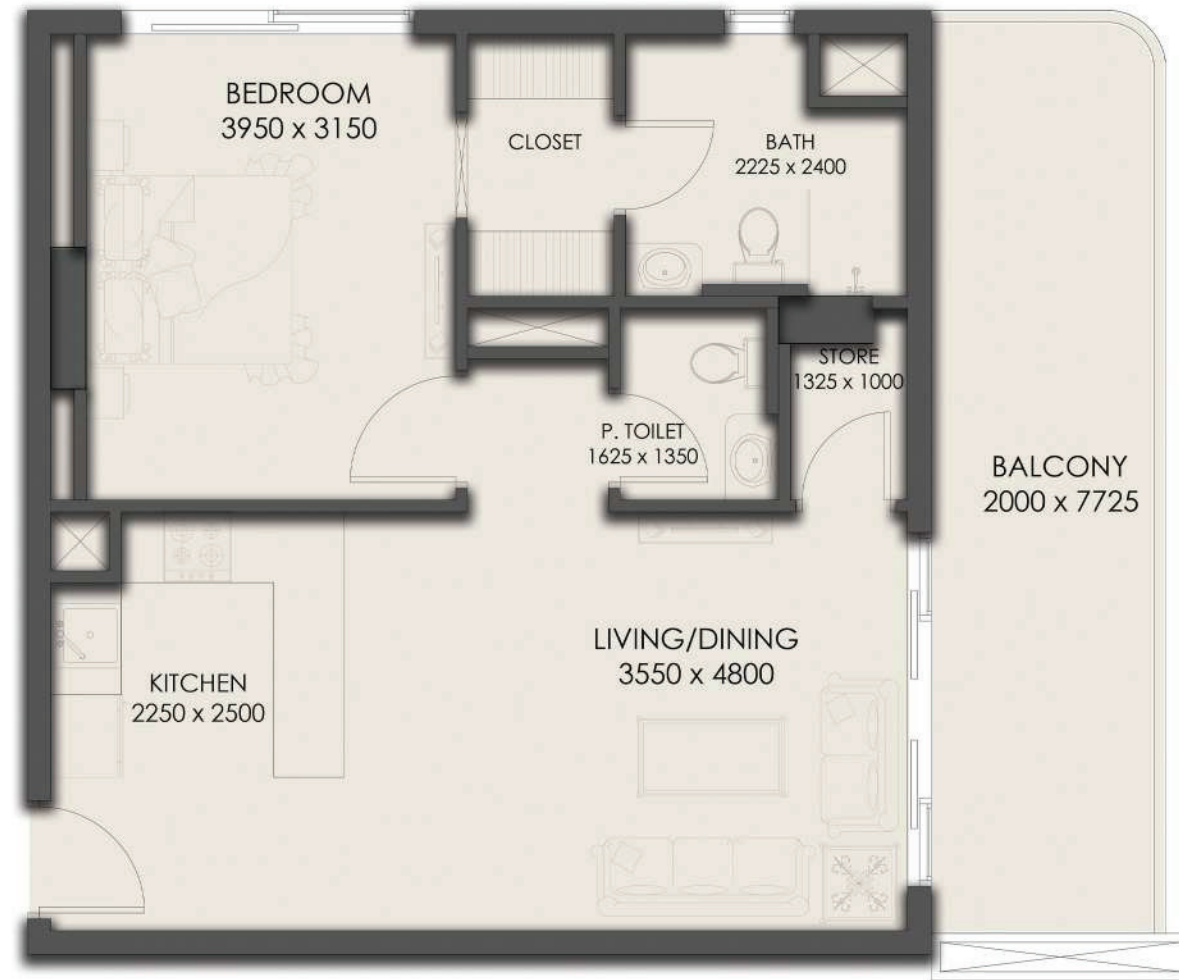

FIFTH FLOOR PLAN

SUITE AREA	57.14 SQ.MT.	615.05 SQ.FT.
BALCONY AREA	15.92 SQ.MT.	171.36 SQ.FT.
TOTAL AREA	73.06 SQ.MT.	786.41 SQ.FT.

FIFTH FLOOR
APARTMENT No. : 502

ONE BEDROOM-1BHK