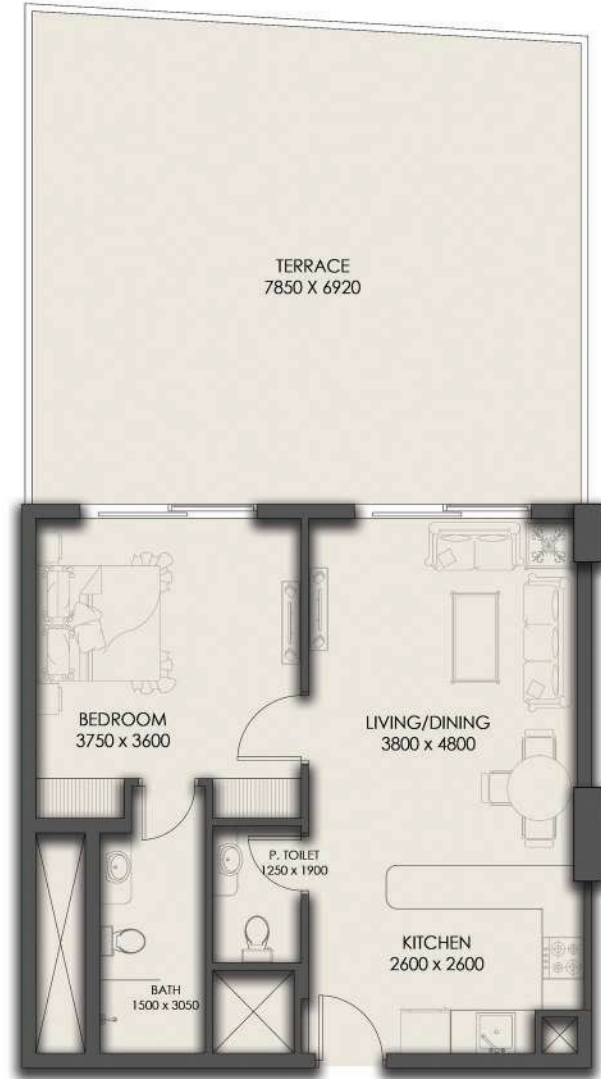

FIRST FLOOR PLAN

SUITE AREA	28.05 SQ.MT.	301.93 SQ.FT.
BALCONY AREA	27.59 SQ.MT.	296.98 SQ.FT.
TOTAL AREA	55.64 SQ.MT.	598.90 SQ.FT.

FIRST FLOOR

APARTMENT No. : 118

STUDIO

FIRST FLOOR PLAN

SUITE AREA	55.28 SQ.MT.	595.03 SQ.FT.
BALCONY AREA	52.89 SQ.MT.	569.30 SQ.FT.
TOTAL AREA	108.17 SQ.MT.	1164.33 SQ.FT.

FIRST FLOOR

ONE BEDROOM-1BHK

APARTMENT No. : 119

FIRST FLOOR PLAN

SUITE AREA	54.67 SQ.MT.	588.46 SQ.FT.
BALCONY AREA	37.05 SQ.MT.	398.80 SQ.FT.
TOTAL AREA	91.72 SQ.MT.	987.26 SQ.FT.

FIRST FLOOR

ONE BEDROOM-1BHK