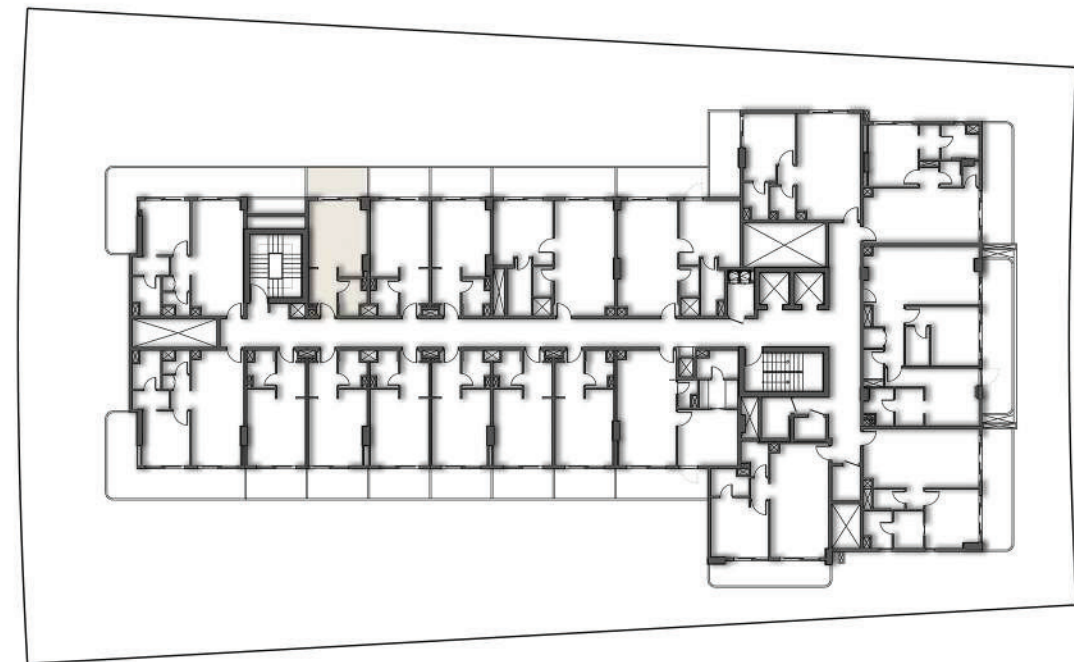

SECOND FLOOR PLAN

SUITE AREA	28.74 SQ.MT.	309.35 SQ.FT.
BALCONY AREA	8.05 SQ.MT.	86.65 SQ.FT.
TOTAL AREA	36.79 SQ.MT.	396.00 SQ.FT.