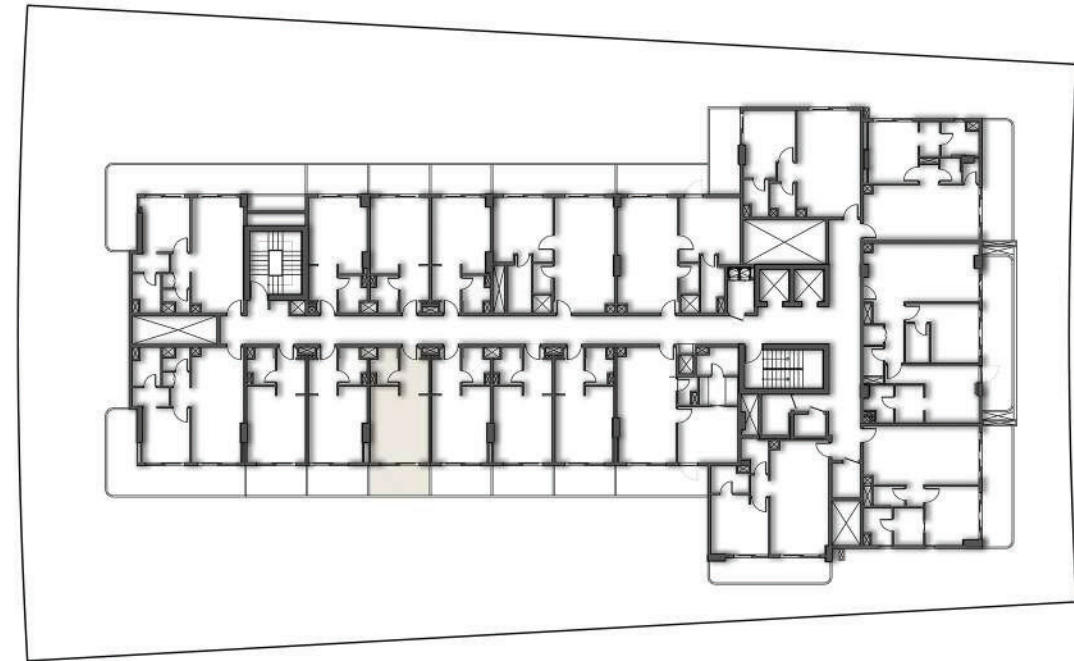

SECOND FLOOR PLAN

SUITE AREA	28.91 SQ.MT.	311.18 SQ.FT.
BALCONY AREA	7.95 SQ.MT.	85.57 SQ.FT.
TOTAL AREA	36.86 SQ.MT.	396.76 SQ.FT.

SECOND FLOOR

APARTMENT No. : 211

STUDIO