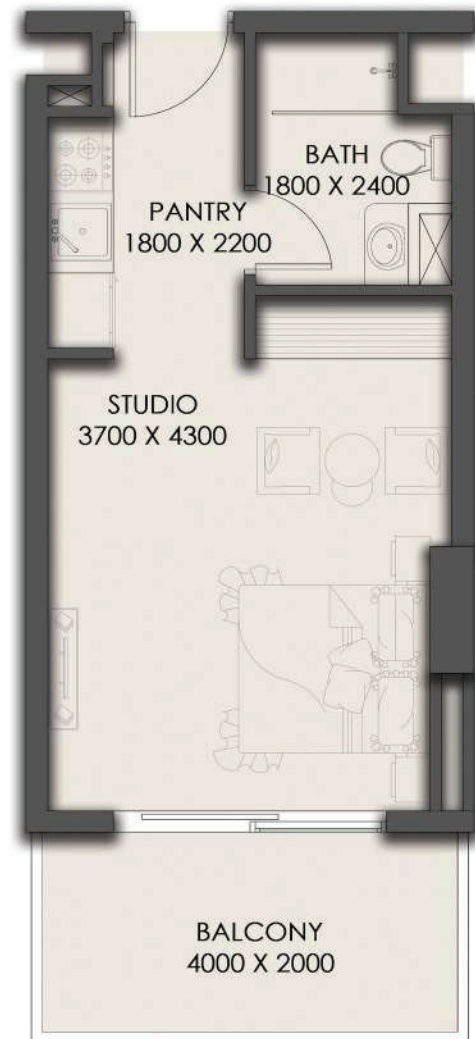

FOURTH FLOOR

ONE BEDROOM-1BHK

APARTMENT No. : 407

FOURTH FLOOR PLAN

SUITE AREA	28.55 SQ.MT.	307.31 SQ.FT.
BALCONY AREA	7.95 SQ.MT.	85.57 SQ.FT.
TOTAL AREA	36.5 SQ.MT.	392.88 SQ.FT.

FOURTH FLOOR PLAN

SUITE AREA	28.71 SQ.MT.	309.03 SQ.FT.
BALCONY AREA	7.95 SQ.MT.	85.57 SQ.FT.
TOTAL AREA	36.66 SQ.MT.	394.60 SQ.FT.