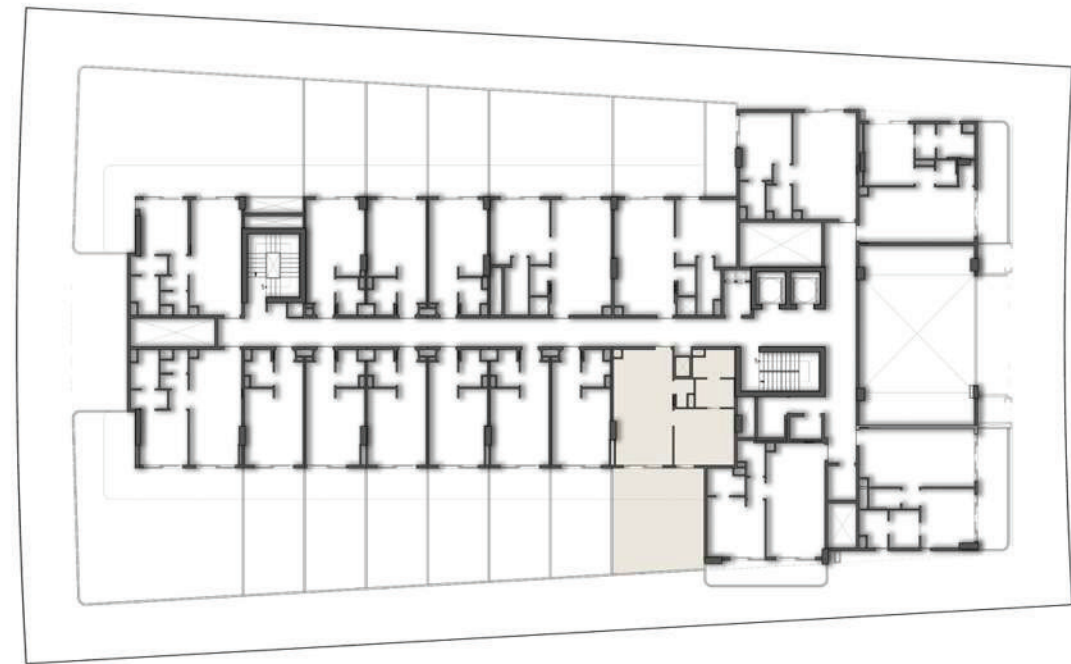

FIRST FLOOR PLAN

SUITE AREA	57.13 SQ.MT.	614.94 SQ.FT.
BALCONY AREA	15.92 SQ.MT.	171.36 SQ.FT.
TOTAL AREA	73.05 SQ.MT.	786.30 SQ.FT.

FIRST FLOOR

ONE BEDROOM-1BHK

APARTMENT No. : 105

FIRST FLOOR PLAN

SUITE AREA	53.80 SQ.MT.	579.10 SQ.FT.
BALCONY AREA	13.32 SQ.MT.	143.38 SQ.FT.
TOTAL AREA	67.12 SQ.MT.	722.47 SQ.FT.

FIRST FLOOR

ONE BEDROOM-1BHK

APARTMENT No. : 106

FIRST FLOOR PLAN

SUITE AREA	56.94 SQ.MT.	612.90 SQ.FT.
BALCONY AREA	40.04 SQ.MT.	430.99 SQ.FT.
TOTAL AREA	96.98 SQ.MT.	1043.88 SQ.FT.

FIRST FLOOR

ONE BEDROOM-1BHK