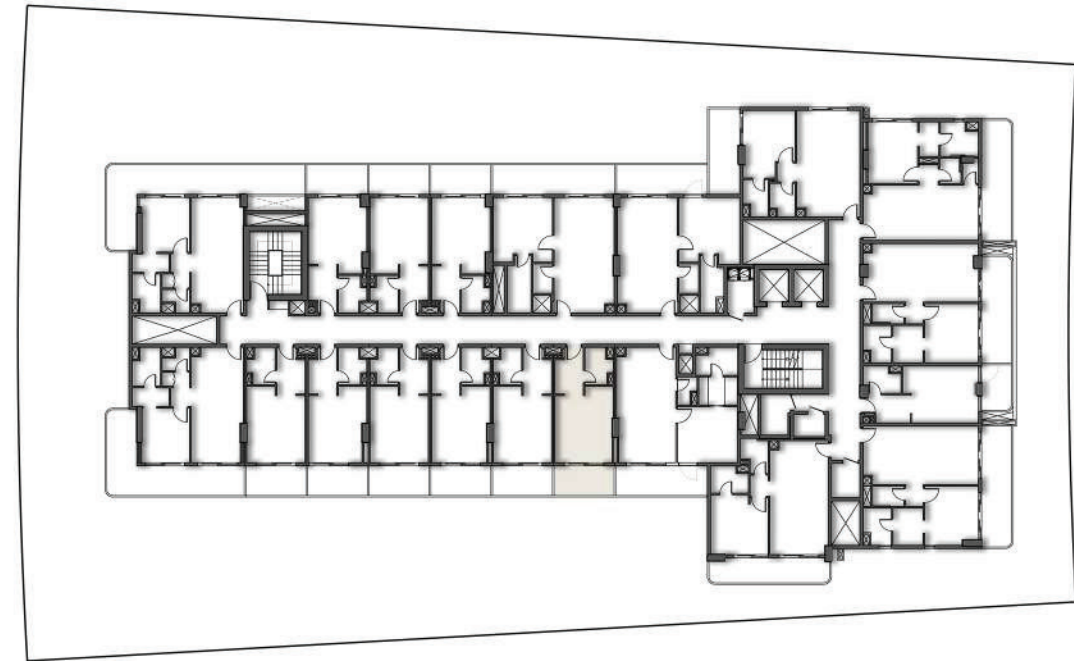

FOURTH FLOOR PLAN

SUITE AREA	28.55 SQ.MT.	307.31 SQ.FT.
BALCONY AREA	7.95 SQ.MT.	85.57 SQ.FT.
TOTAL AREA	36.5 SQ.MT.	392.88 SQ.FT.