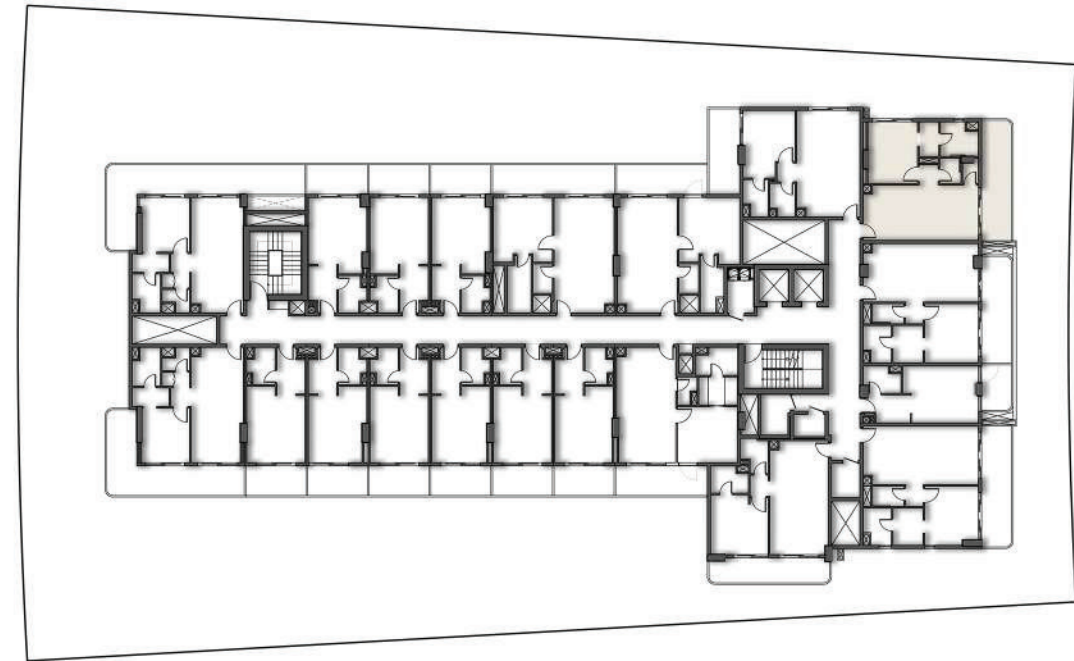

APARTMENT No. : 321

FOURTH FLOOR PLAN

SUITE AREA	52.38 SQ.MT.	563.81 SQ.FT.
BALCONY AREA	11.80 SQ.MT.	127.01 SQ.FT.
TOTAL AREA	64.18 SQ.MT.	690.83 SQ.FT.

FOURTH FLOOR

ONE BEDROOM-1BHK

APARTMENT No. : 401

FOURTH FLOOR PLAN