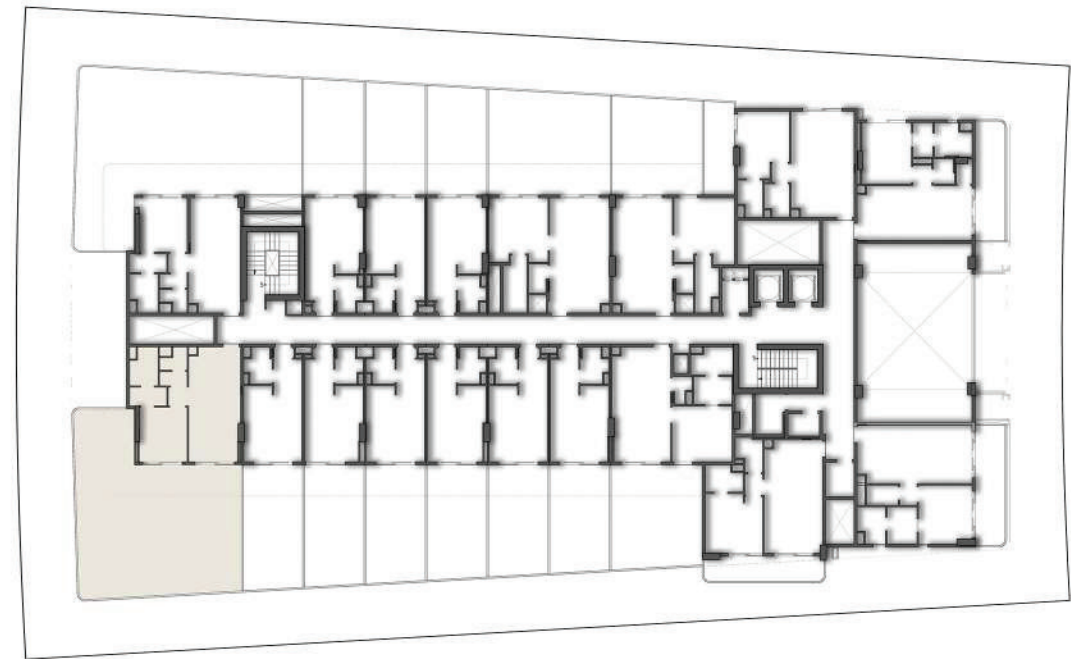

FIRST FLOOR PLAN

SUITE AREA	51.60 SQ.MT.	555.42 SQ.FT.
BALCONY AREA	104.58 SQ.MT.	1125.69 SQ.FT.
TOTAL AREA	156.18 SQ.MT.	1681.11 SQ.FT.

FIRST FLOOR

ONE BEDROOM-1BHK

APARTMENT No. : 114