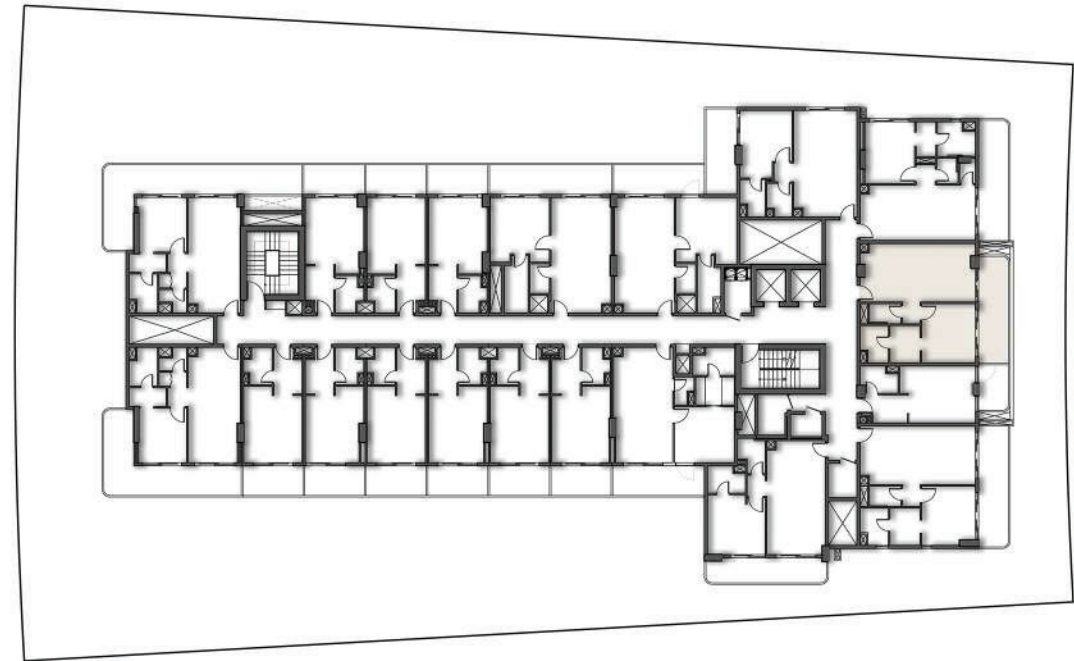

THIRD FLOOR PLAN

SUITE AREA	57.01 SQ.MT.	613.65 SQ.FT.
BALCONY AREA	14.19 SQ.MT.	152.74 SQ.FT.
TOTAL AREA	71.20 SQ.MT.	766.39 SQ.FT.

THIRD FLOOR

ONE BEDROOM-1BHK

APARTMENT No. : 303