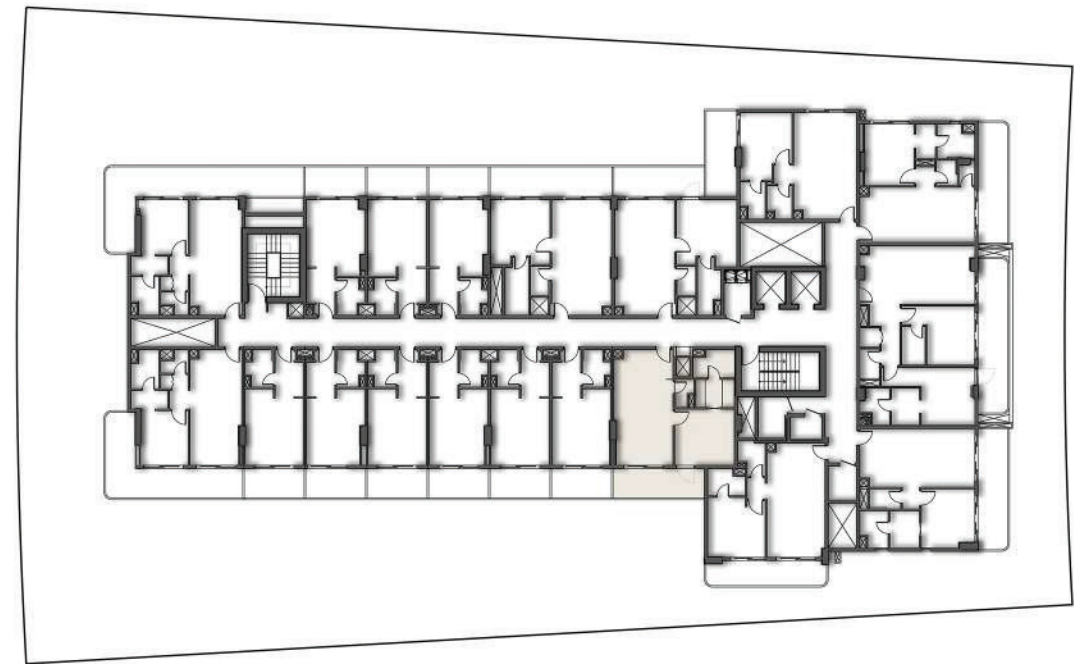

ONE BEDROOM-1BHK

SECOND FLOOR PLAN

SUITE AREA	53.80 SQ.MT.	579.10 SQ.FT.
BALCONY AREA	13.32 SQ.MT.	143.38 SQ.FT.
TOTAL AREA	67.12 SQ.MT.	722.47 SQ.FT.

SECOND FLOOR

APARTMENT No. : 206

ONE BEDROOM-1BHK

SECOND FLOOR PLAN