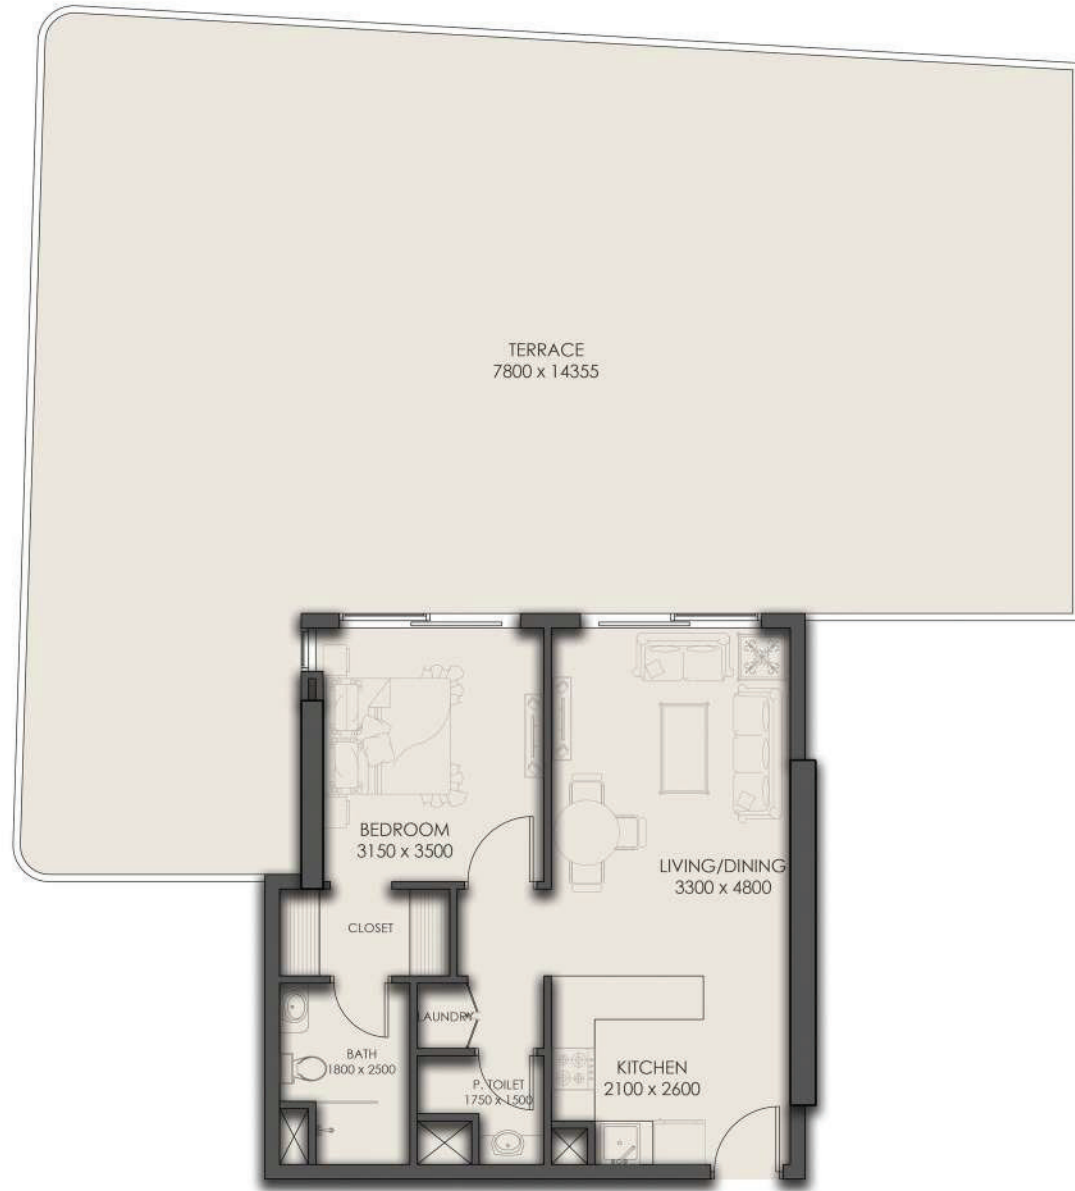

FIRST FLOOR

APARTMENT No. : 113

STUDIO

FIRST FLOOR PLAN

SUITE AREA	51.60 SQ.MT.	555.42 SQ.FT.
BALCONY AREA	104.58 SQ.MT.	1125.69 SQ.FT.
TOTAL AREA	156.18 SQ.MT.	1681.11 SQ.FT.

FIRST FLOOR

ONE BEDROOM-1BHK

APARTMENT No. : 114

FIRST FLOOR PLAN

SUITE AREA	52.08 SQ.MT.	560.58 SQ.FT.
BALCONY AREA	129.87 SQ.MT.	1397.91 SQ.FT.
TOTAL AREA	181.95 SQ.MT.	1958.49 SQ.FT.

FIRST FLOOR

APARTMENT No. : 115

ONE BEDROOM-1BHK

FIRST FLOOR PLAN

SUITE AREA	28.74 SQ.MT.	309.35 SQ.FT.
BALCONY AREA	29.70 SQ.MT.	319.69 SQ.FT.
TOTAL AREA	58.44 SQ.MT.	629.04 SQ.FT.