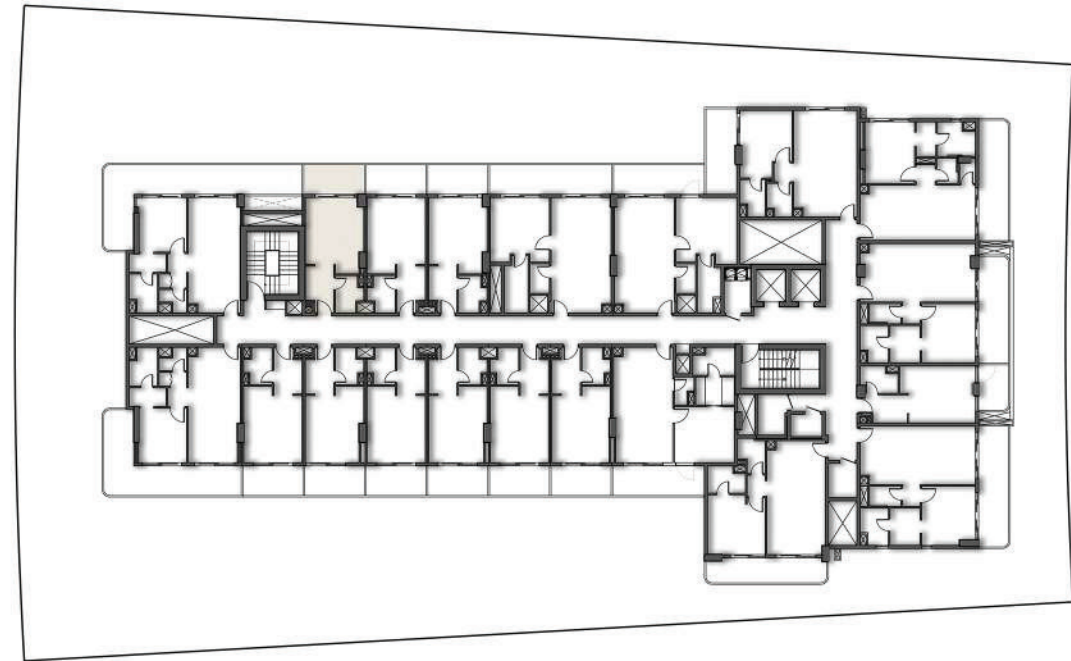

FOURTH FLOOR PLAN

SUITE AREA	28.74 SQ.MT.	309.35 SQ.FT.
BALCONY AREA	8.05 SQ.MT.	86.65 SQ.FT.
TOTAL AREA	36.79 SQ.MT.	396.00 SQ.FT.

FOURTH FLOOR

APARTMENT No. : 416

STUDIO