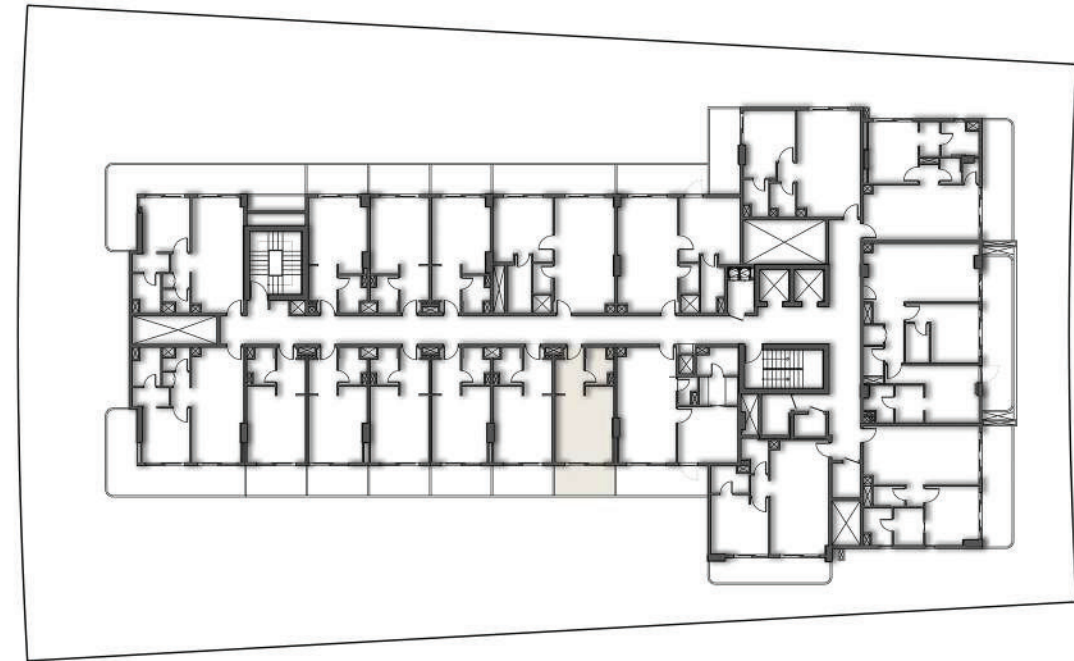

SECOND FLOOR PLAN

SUITE AREA	28.55 SQ.MT.	307.31 SQ.FT.
BALCONY AREA	7.95 SQ.MT.	85.57 SQ.FT.
TOTAL AREA	36.5 SQ.MT.	392.88 SQ.FT.