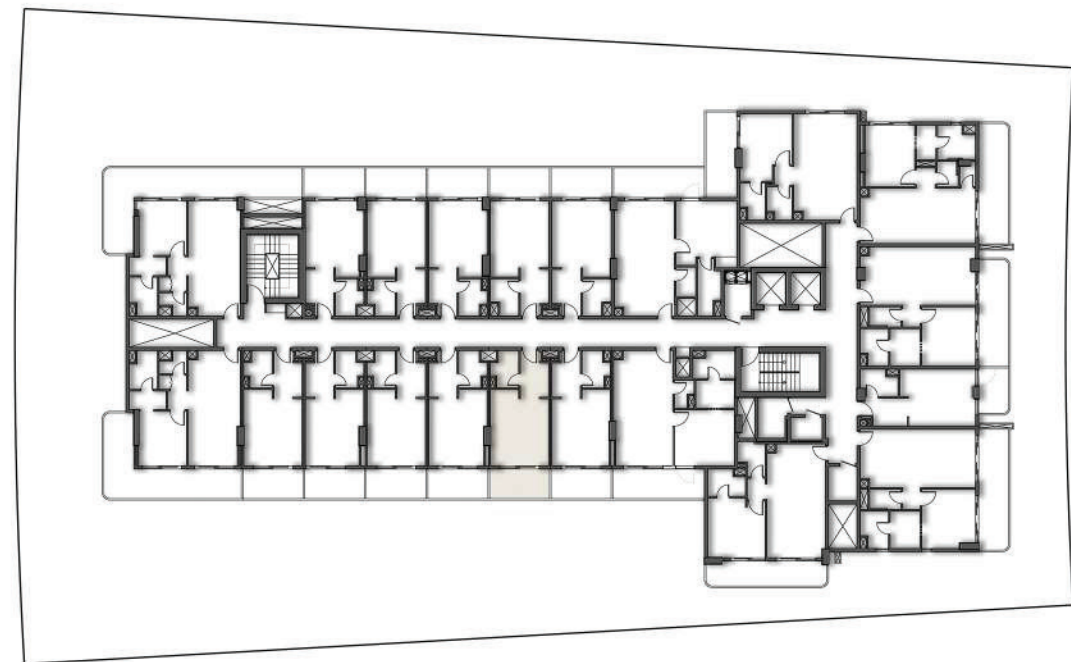

FIFTH FLOOR PLAN

SUITE AREA	28.71 SQ.MT.	309.03 SQ.FT.
BALCONY AREA	7.95 SQ.MT.	85.57 SQ.FT.
TOTAL AREA	36.66 SQ.MT.	394.60 SQ.FT.

FIFTH FLOOR

APARTMENT No. : 509

STUDIO