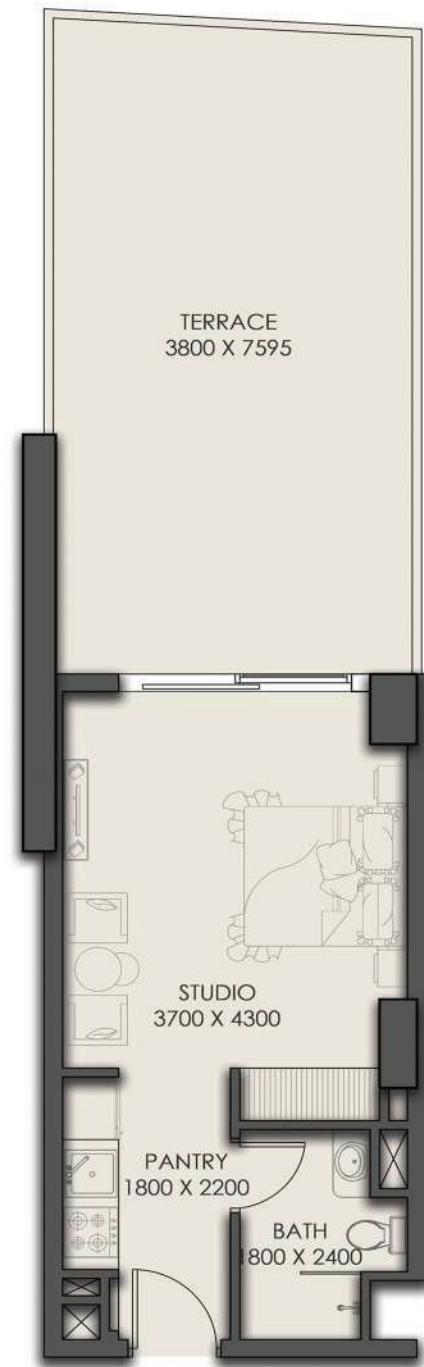

FIRST FLOOR

APARTMENT No. : 113

STUDIO

FIRST FLOOR PLAN

SUITE AREA	51.60 SQ.MT.	555.42 SQ.FT.
BALCONY AREA	104.58 SQ.MT.	1125.69 SQ.FT.
TOTAL AREA	156.18 SQ.MT.	1681.11 SQ.FT.

FIRST FLOOR

ONE BEDROOM-1BHK

APARTMENT No. : 114

FIRST FLOOR PLAN

SUITE AREA	52.08 SQ.MT.	560.58 SQ.FT.
BALCONY AREA	129.87 SQ.MT.	1397.91 SQ.FT.
TOTAL AREA	181.95 SQ.MT.	1958.49 SQ.FT.

FIRST FLOOR

APARTMENT No. : 115

ONE BEDROOM-1BHK

FIRST FLOOR PLAN

SUITE AREA	28.74 SQ.MT.	309.35 SQ.FT.
BALCONY AREA	29.70 SQ.MT.	319.69 SQ.FT.
TOTAL AREA	58.44 SQ.MT.	629.04 SQ.FT.

FIRST FLOOR

APARTMENT No. : 116

STUDIO

FIRST FLOOR PLAN

SUITE AREA	28.83 SQ.MT.	310.32 SQ.FT.
BALCONY AREA	28.45 SQ.MT.	306.23 SQ.FT.
TOTAL AREA	57.28 SQ.MT.	616.55 SQ.FT.

FIRST FLOOR

APARTMENT No. : 117

STUDIO