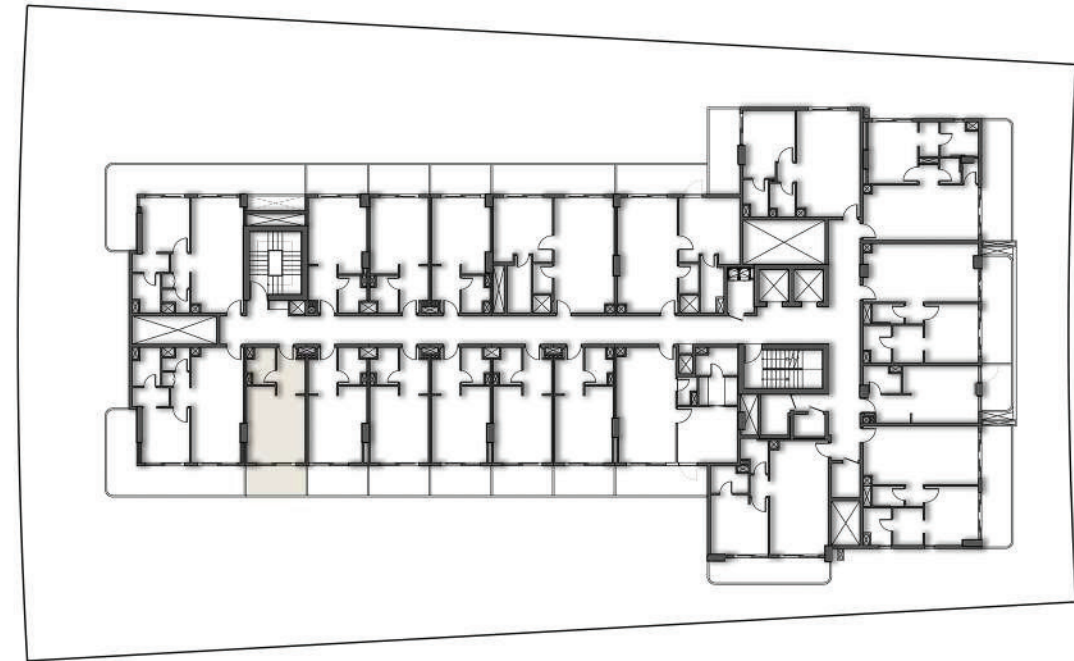

FOURTH FLOOR
APARTMENT No. : 411

STUDIO

FOURD FLOOR PLAN

SUITE AREA	28.00 SQ.MT.	301.39 SQ.FT.
BALCONY AREA	7.95 SQ.MT.	85.57 SQ.FT.
TOTAL AREA	35.95 SQ.MT.	386.96 SQ.FT.

FOURD FLOOR

APARTMENT No. : 412

STUDIO