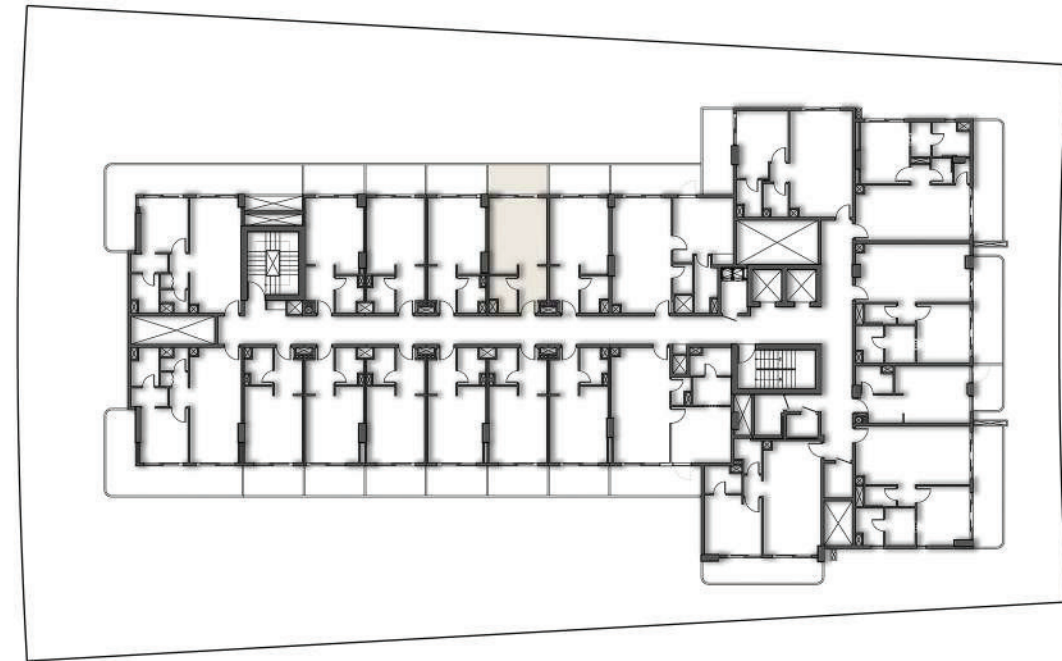

FIFTH FLOOR PLAN

SUITE AREA	29.04 SQ.MT.	312.58 SQ.FT.
BALCONY AREA	7.95 SQ.MT.	85.57 SQ.FT.
TOTAL AREA	36.99 SQ.MT.	398.16 SQ.FT.

FIFTH FLOOR

APARTMENT No. : 519

STUDIO