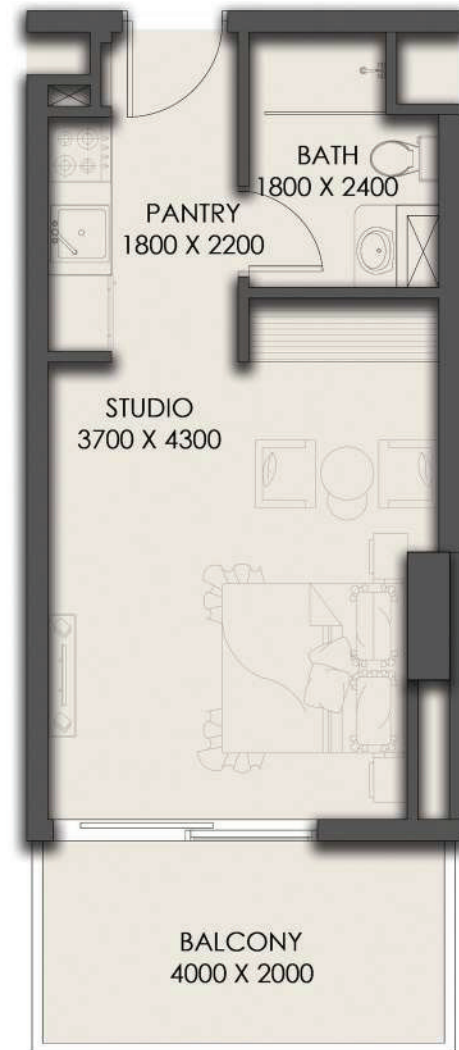

SECOND FLOOR

APARTMENT No. : 210

STUDIO

SECOND FLOOR PLAN

SUITE AREA	28.91 SQ.MT.	311.18 SQ.FT.
BALCONY AREA	7.95 SQ.MT.	85.57 SQ.FT.
TOTAL AREA	36.86 SQ.MT.	396.76 SQ.FT.

SECOND FLOOR

APARTMENT No. : 211

STUDIO