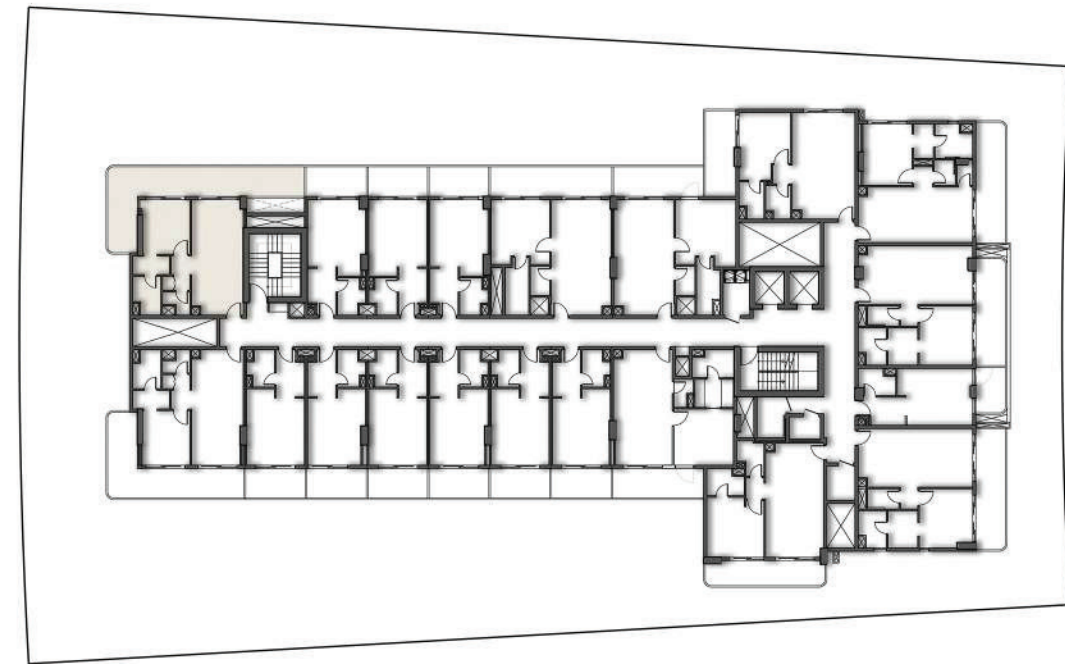

FOURTH FLOOR PLAN

SUITE AREA	52.08 SQ.MT.	560.58 SQ.FT.
BALCONY AREA	32.95 SQ.MT.	354.67 SQ.FT.
TOTAL AREA	85.03 SQ.MT.	915.25 SQ.FT.

FOURTH FLOOR
APARTMENT No. : 415

ONE BEDROOM-1BHK