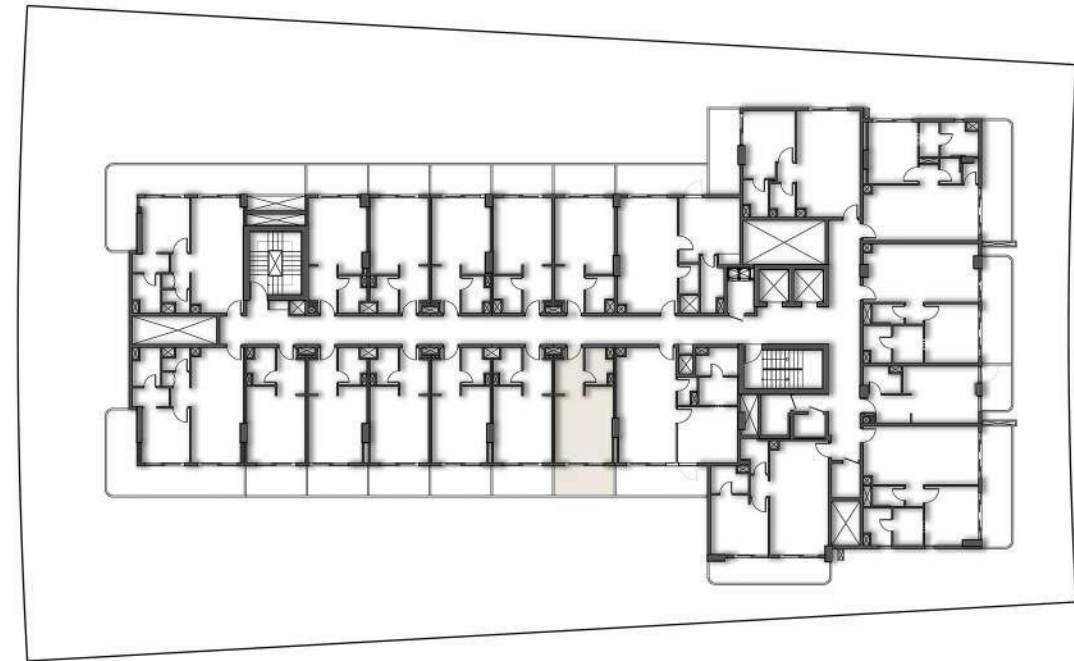

ONE BEDROOM-1BHK

FIFTH FLOOR PLAN

SUITE AREA	56.94 SQ.MT.	612.90 SQ.FT.
BALCONY AREA	12.05 SQ.MT.	129.70 SQ.FT.
TOTAL AREA	68.99 SQ.MT.	742.60 SQ.FT.

FIFTH FLOOR
APARTMENT No. : 507

ONE BEDROOM-1BHK

FIFTH FLOOR PLAN