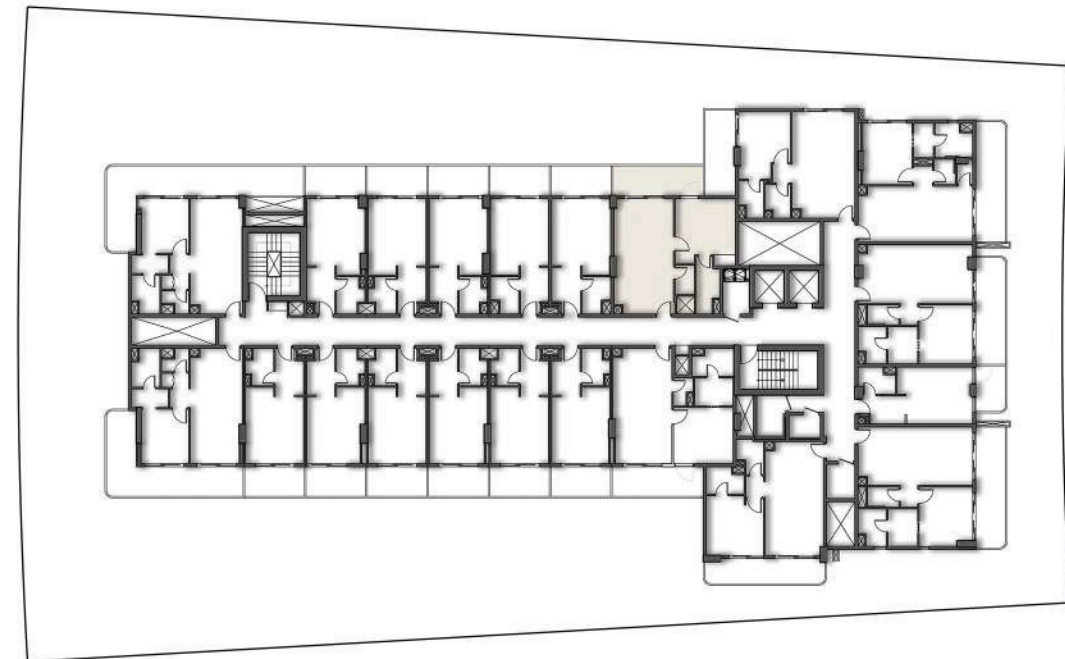

FIFTH FLOOR PLAN

SUITE AREA	29.12 SQ.MT.	313.44 SQ.FT.
BALCONY AREA	8.05 SQ.MT.	86.55 SQ.FT.
TOTAL AREA	37.17 SQ.MT.	400.09 SQ.FT.

FIFTH FLOOR

APARTMENT No. : 520

STUDIO

FIFTH FLOOR PLAN

SUITE AREA	54.67 SQ.MT.	588.46 SQ.FT.
BALCONY AREA	11.85 SQ.MT.	127.55 SQ.FT.
TOTAL AREA	66.52 SQ.MT.	716.01 SQ.FT.