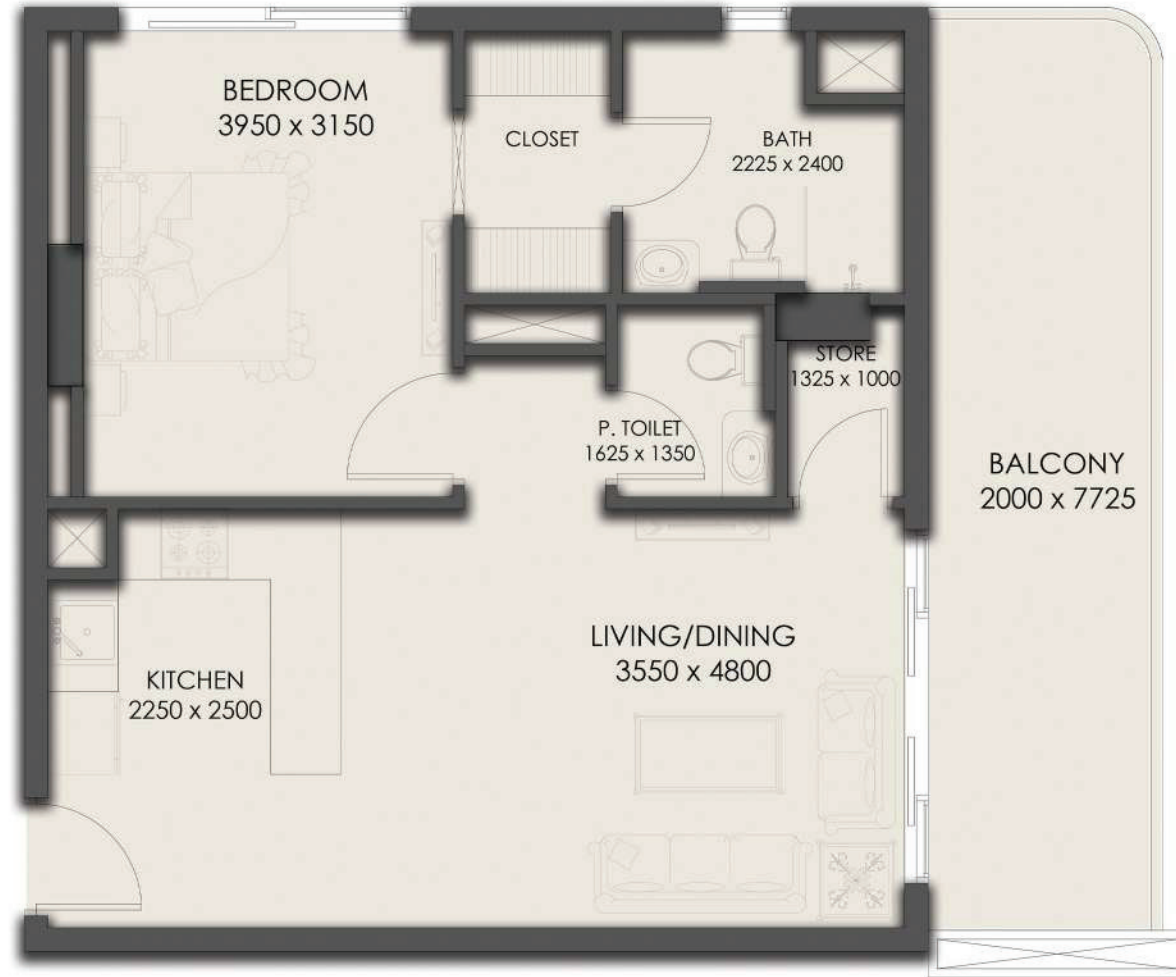

THIRD FLOOR PLAN

SUITE AREA	57.14 SQ.MT.	615.05 SQ.FT.
BALCONY AREA	15.92 SQ.MT.	171.36 SQ.FT.
TOTAL AREA	73.06 SQ.MT.	786.41 SQ.FT.

THIRD FLOOR
APARTMENT No. : 302

ONE BEDROOM-1BHK