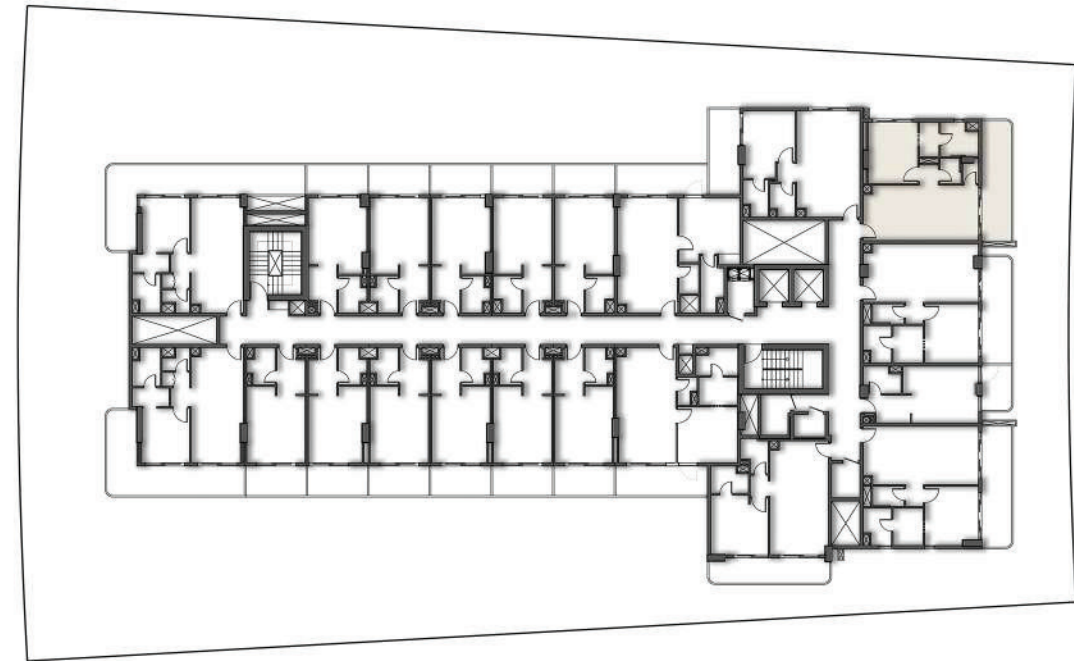

FIFTH FLOOR PLAN

SUITE AREA	57.14 SQ.MT.	615.05 SQ.FT.
BALCONY AREA	15.92 SQ.MT.	171.36 SQ.FT.
TOTAL AREA	73.06 SQ.MT.	786.41 SQ.FT.

FIFTH FLOOR
APARTMENT No. : 502

ONE BEDROOM-1BHK