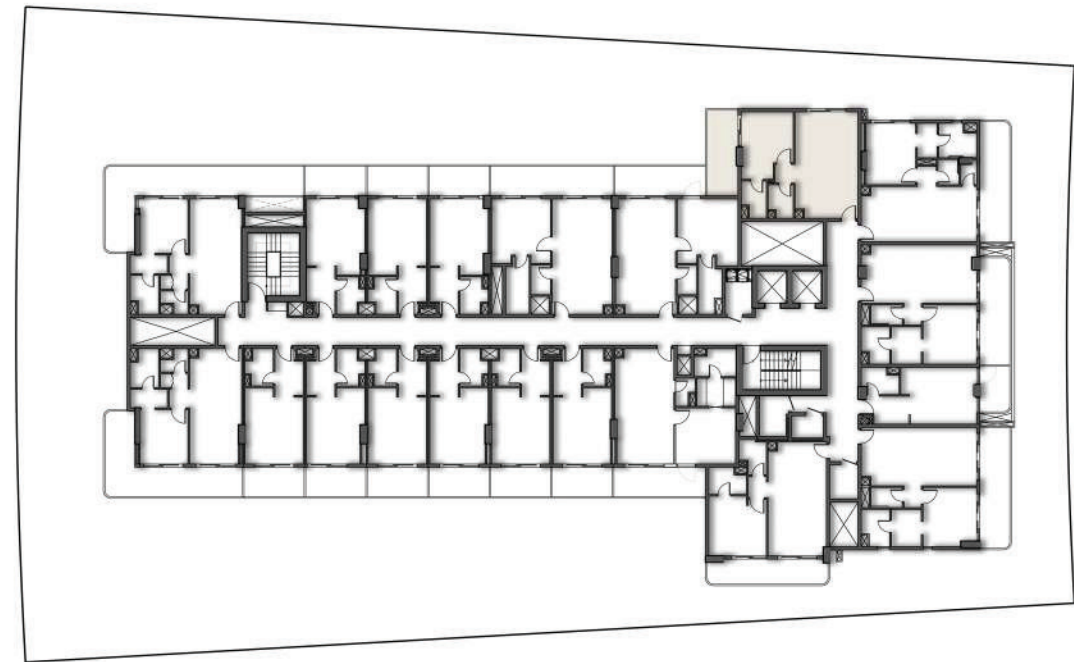

ONE BEDROOM-1BHK

FOURTH FLOOR PLAN

SUITE AREA	54.67 SQ.MT.	588.46 SQ.FT.
BALCONY AREA	11.85 SQ.MT.	127.55 SQ.FT.
TOTAL AREA	66.52 SQ.MT.	716.01 SQ.FT.

FOURTH FLOOR
APARTMENT No. : 421

ONE BEDROOM-1BHK

FIFTH FLOOR PLAN