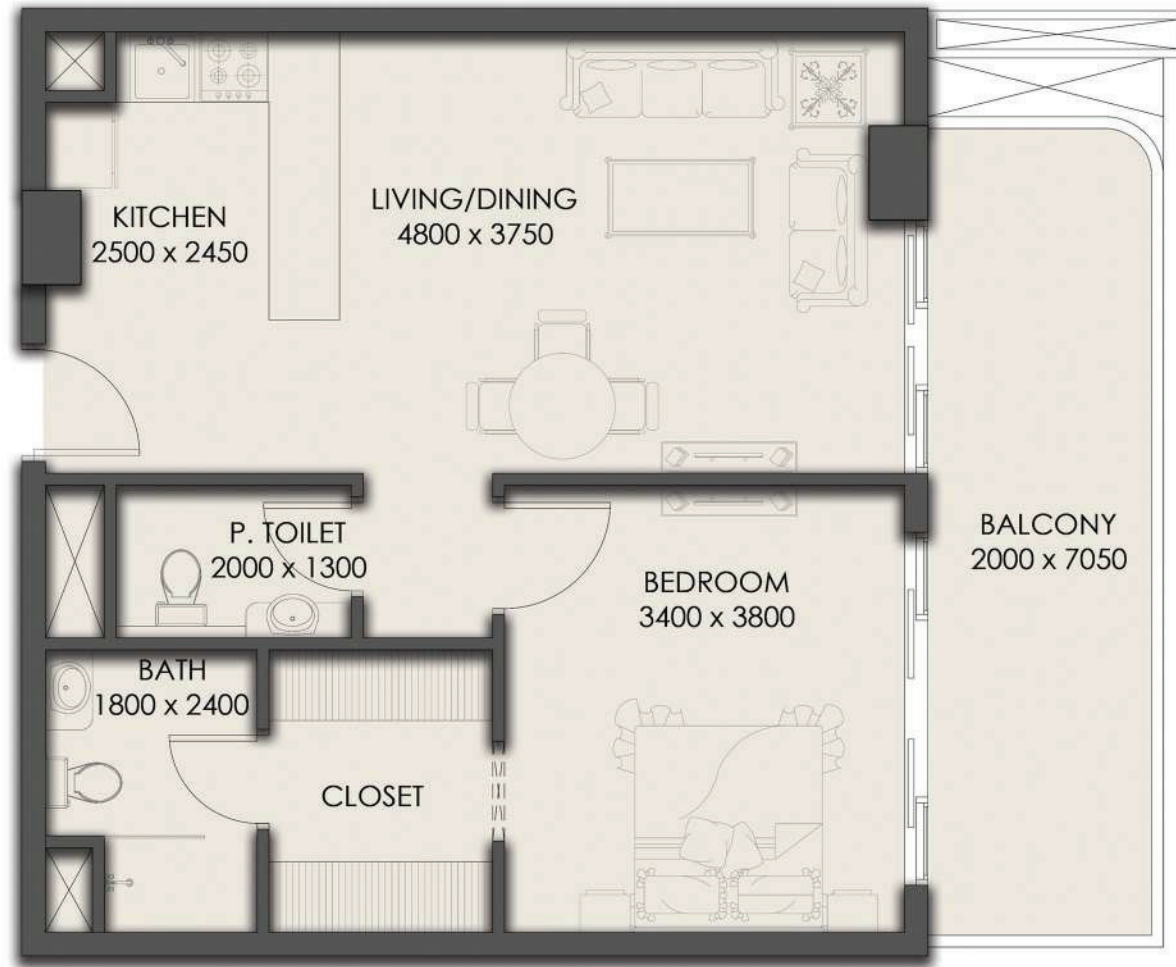

THIRD FLOOR PLAN

SUITE AREA	57.01 SQ.MT.	613.65 SQ.FT.
BALCONY AREA	14.19 SQ.MT.	152.74 SQ.FT.
TOTAL AREA	71.20 SQ.MT.	766.39 SQ.FT.

THIRD FLOOR

ONE BEDROOM-1BHK

APARTMENT No. : 303