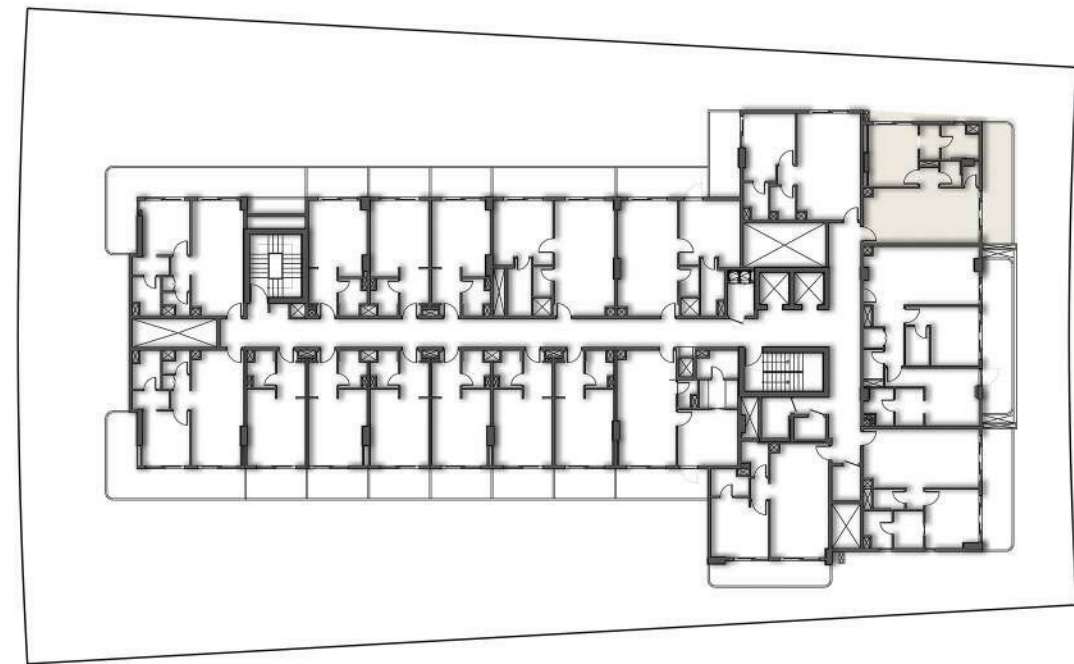

APARTMENT No. : 121

SECOND FLOOR PLAN

SUITE AREA	52.38 SQ.MT.	563.81 SQ.FT.
BALCONY AREA	11.80 SQ.MT.	127.01 SQ.FT.
TOTAL AREA	64.18 SQ.MT.	690.83 SQ.FT.

SECOND FLOOR
APARTMENT No. : 201

ONE BEDROOM-1BHK

SECOND FLOOR PLAN