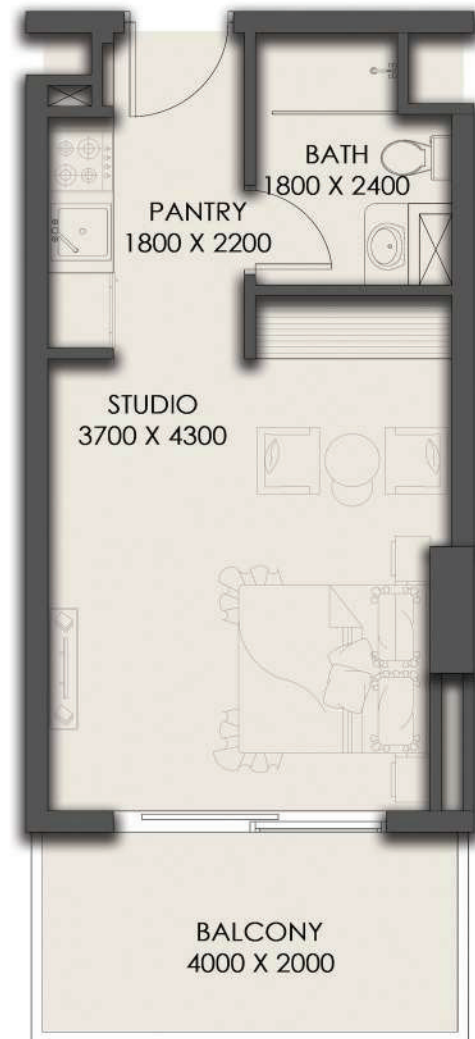

FIFTH FLOOR PLAN

SUITE AREA	28.19 SQ.MT.	303.43 SQ.FT.
BALCONY AREA	7.95 SQ.MT.	85.57 SQ.FT.
TOTAL AREA	36.14 SQ.MT.	389.01 SQ.FT.

FIFTH FLOOR

APARTMENT No. : 510

STUDIO