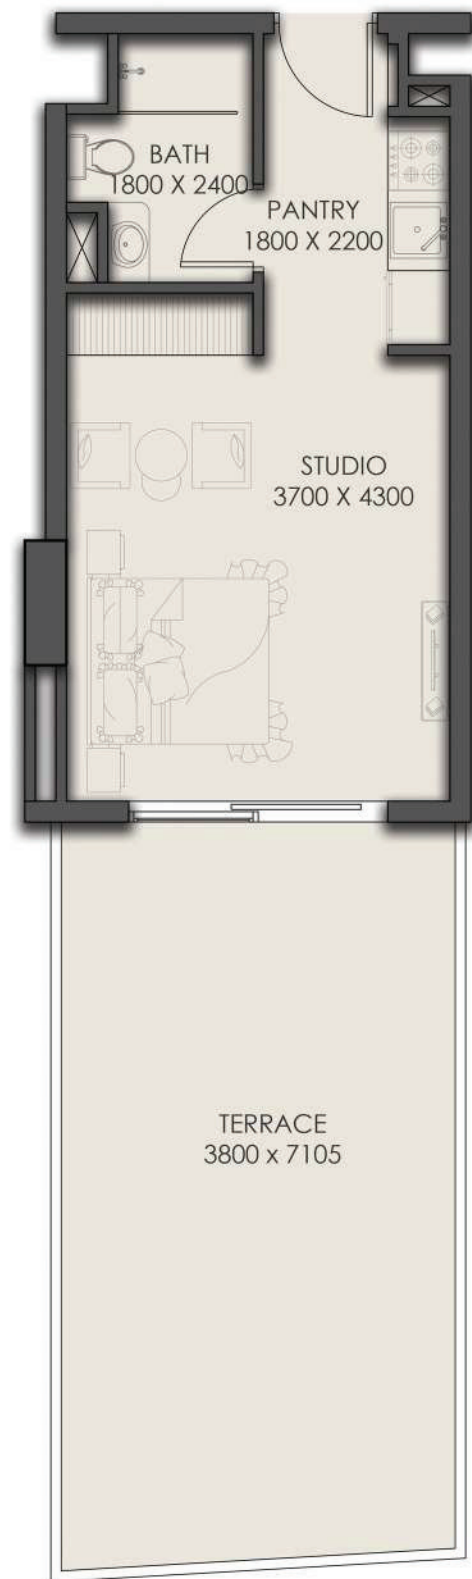

FIRST FLOOR

ONE BEDROOM-1BHK

APARTMENT No. : 106

FIRST FLOOR PLAN

SUITE AREA	56.94 SQ.MT.	612.90 SQ.FT.
BALCONY AREA	40.04 SQ.MT.	430.99 SQ.FT.
TOTAL AREA	96.98 SQ.MT.	1043.88 SQ.FT.

FIRST FLOOR

ONE BEDROOM-1BHK

APARTMENT No. : 107

FIRST FLOOR PLAN

SUITE AREA	28.55 SQ.MT.	307.31 SQ.FT.
BALCONY AREA	27.41 SQ.MT.	295.04 SQ.FT.
TOTAL AREA	55.96 SQ.MT.	602.35 SQ.FT.

FIRST FLOOR

APARTMENT No. : 108

STUDIO

FIRST FLOOR PLAN

SUITE AREA	28.71 SQ.MT.	309.03 SQ.FT.
BALCONY AREA	28.28 SQ.MT.	304.40 SQ.FT.
TOTAL AREA	56.99 SQ.MT.	613.43 SQ.FT.

FIRST FLOOR

APARTMENT No. : 109

STUDIO

FIRST FLOOR PLAN

SUITE AREA	28.19 SQ.MT.	303.43 SQ.FT.
BALCONY AREA	29.14 SQ.MT.	313.66 SQ.FT.
TOTAL AREA	57.33 SQ.MT.	617.09 SQ.FT.