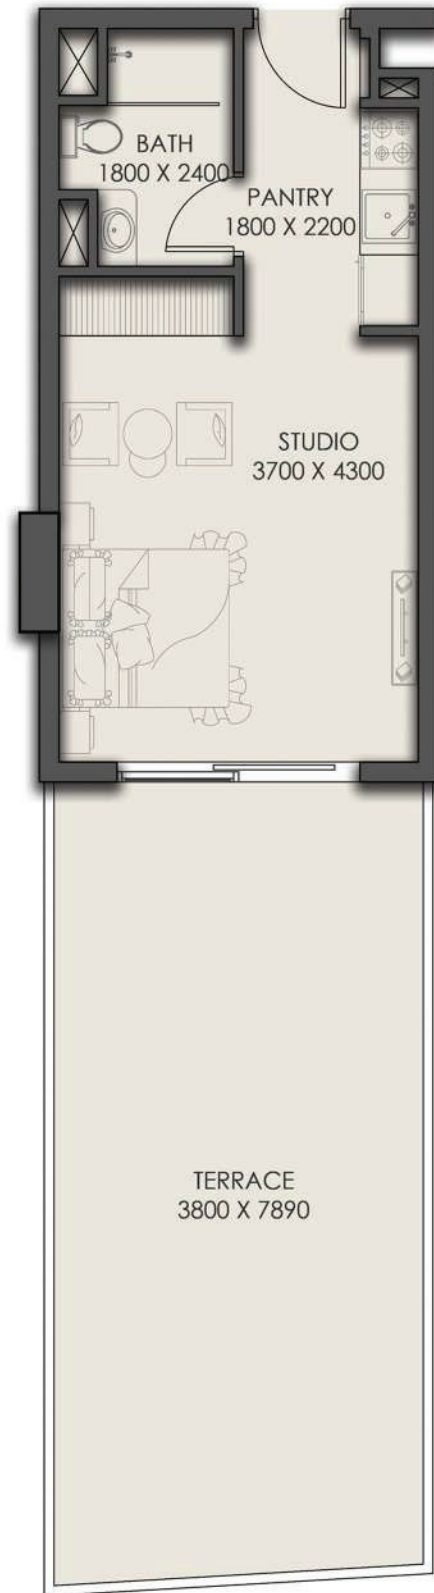

FIRST FLOOR

APARTMENT No. : 110

STUDIO

FIRST FLOOR PLAN

SUITE AREA	28.91 SQ.MT.	311.18 SQ.FT.
BALCONY AREA	30.01 SQ.MT.	323.02 SQ.FT.
TOTAL AREA	58.92 SQ.MT.	634.21 SQ.FT.

FIRST FLOOR

APARTMENT No. : 111

STUDIO

FIRST FLOOR PLAN

SUITE AREA	28.00 SQ.MT.	301.39 SQ.FT.
BALCONY AREA	30.88 SQ.MT.	332.39 SQ.FT.
TOTAL AREA	58.88 SQ.MT.	633.78 SQ.FT.

FIRST FLOOR

APARTMENT No. : 112

STUDIO

FIRST FLOOR PLAN

SUITE AREA	28.57 SQ.MT.	307.52 SQ.FT.
BALCONY AREA	31.74 SQ.MT.	341.65 SQ.FT.
TOTAL AREA	60.31 SQ.MT.	649.17 SQ.FT.

FIRST FLOOR

APARTMENT No. : 113

STUDIO

FIRST FLOOR PLAN

SUITE AREA	51.60 SQ.MT.	555.42 SQ.FT.
BALCONY AREA	104.58 SQ.MT.	1125.69 SQ.FT.
TOTAL AREA	156.18 SQ.MT.	1681.11 SQ.FT.

FIRST FLOOR

ONE BEDROOM-1BHK

APARTMENT No. : 114