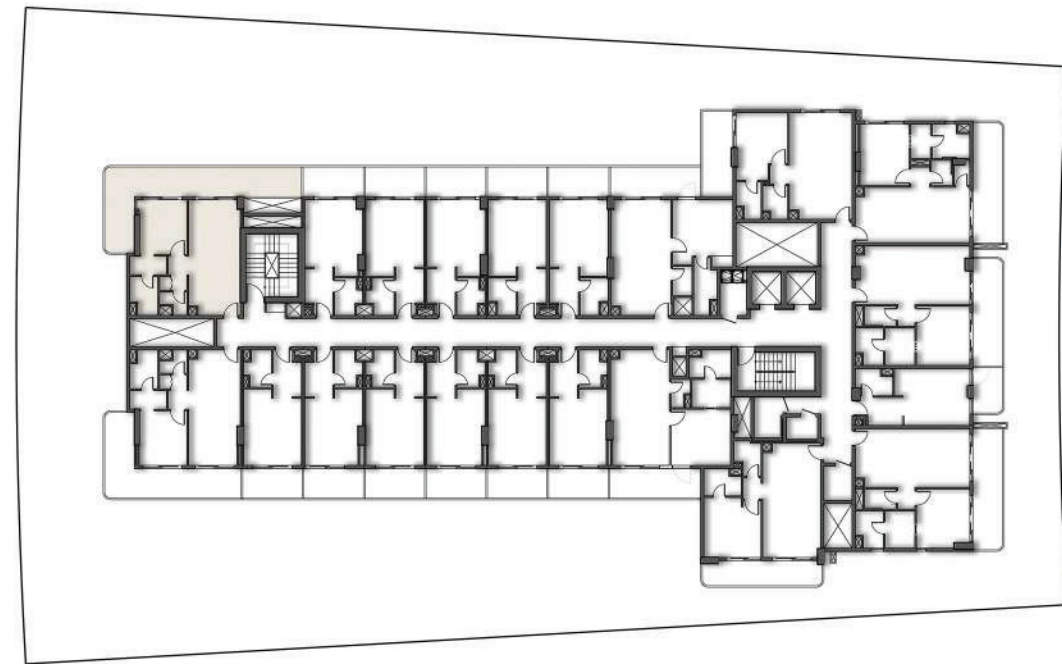

FIFTH FLOOR PLAN

SUITE AREA	52.08 SQ.MT.	560.58 SQ.FT.
BALCONY AREA	32.95 SQ.MT.	354.67 SQ.FT.
TOTAL AREA	85.03 SQ.MT.	915.25 SQ.FT.

FIFTH FLOOR
APARTMENT No. : 515

ONE BEDROOM-1BHK