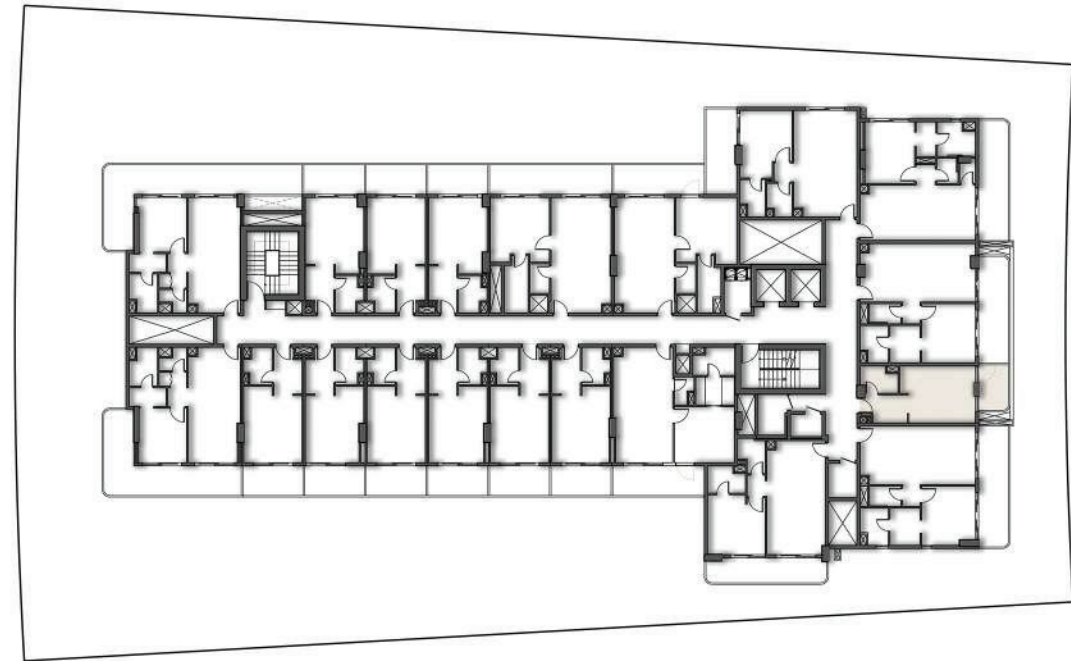

FOURTH FLOOR PLAN

SUITE AREA	28.03 SQ.MT.	301.71 SQ.FT.
BALCONY AREA	6.02 SQ.MT.	64.80 SQ.FT.
TOTAL AREA	34.05 SQ.MT.	366.51 SQ.FT.

FOURTH FLOOR

APARTMENT No. : 404

STUDIO