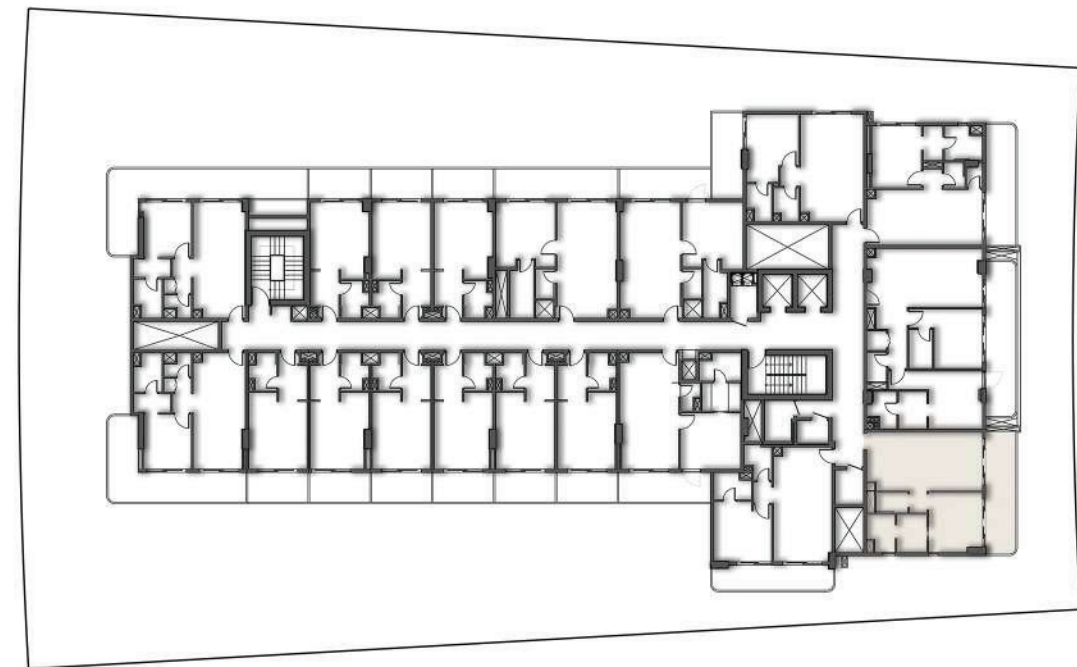

SECOND FLOOR PLAN

SUITE AREA	57.13 SQ.MT.	614.94 SQ.FT.
BALCONY AREA	15.92 SQ.MT.	171.36 SQ.FT.
TOTAL AREA	73.05 SQ.MT.	786.30 SQ.FT.

SECOND FLOOR
APARTMENT No. : 205

ONE BEDROOM-1BHK