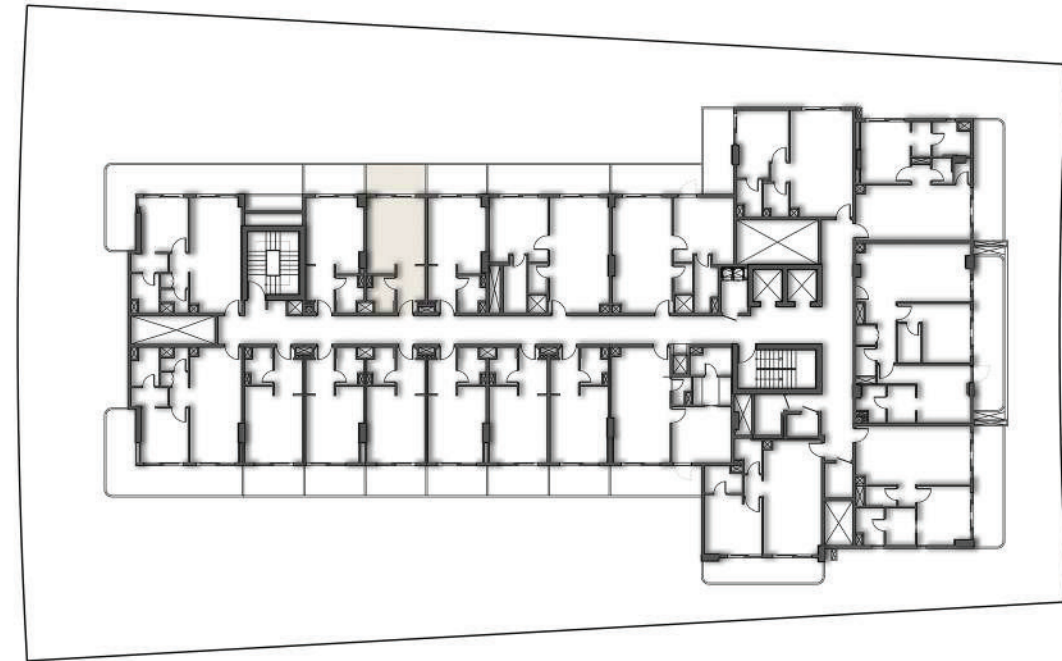

SECOND FLOOR
APARTMENT No. : 215

ONE BEDROOM-1BHK

SECOND FLOOR PLAN

SUITE AREA	28.74 SQ.MT.	309.35 SQ.FT.
BALCONY AREA	8.05 SQ.MT.	86.65 SQ.FT.
TOTAL AREA	36.79 SQ.MT.	396.00 SQ.FT.

SECOND FLOOR PLAN

SUITE AREA	28.83 SQ.MT.	310.32 SQ.FT.
BALCONY AREA	7.95 SQ.MT.	85.57 SQ.FT.
TOTAL AREA	36.78 SQ.MT.	395.90 SQ.FT.