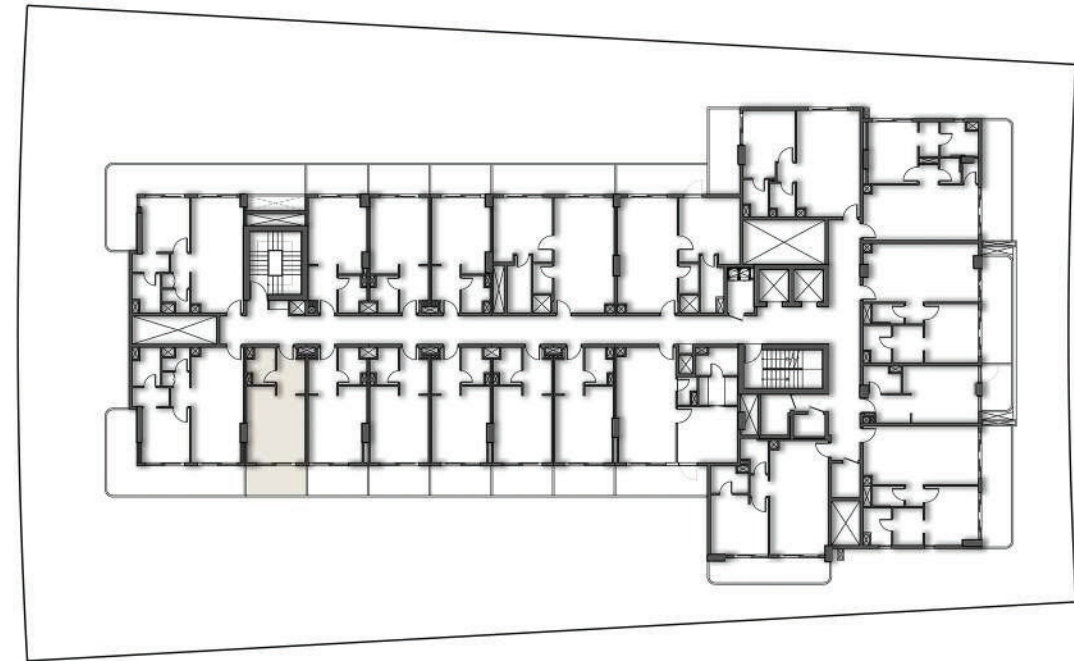

THIRD FLOOR PLAN

SUITE AREA	28.00 SQ.MT.	301.39 SQ.FT.
BALCONY AREA	7.95 SQ.MT.	85.57 SQ.FT.
TOTAL AREA	35.95 SQ.MT.	386.96 SQ.FT.

THIRD FLOOR

APARTMENT No. : 312

STUDIO

THIRD FLOOR PLAN

SUITE AREA	28.57 SQ.MT.	307.52 SQ.FT.
BALCONY AREA	7.95 SQ.MT.	85.57 SQ.FT.
TOTAL AREA	36.52 SQ.MT.	393.10 SQ.FT.