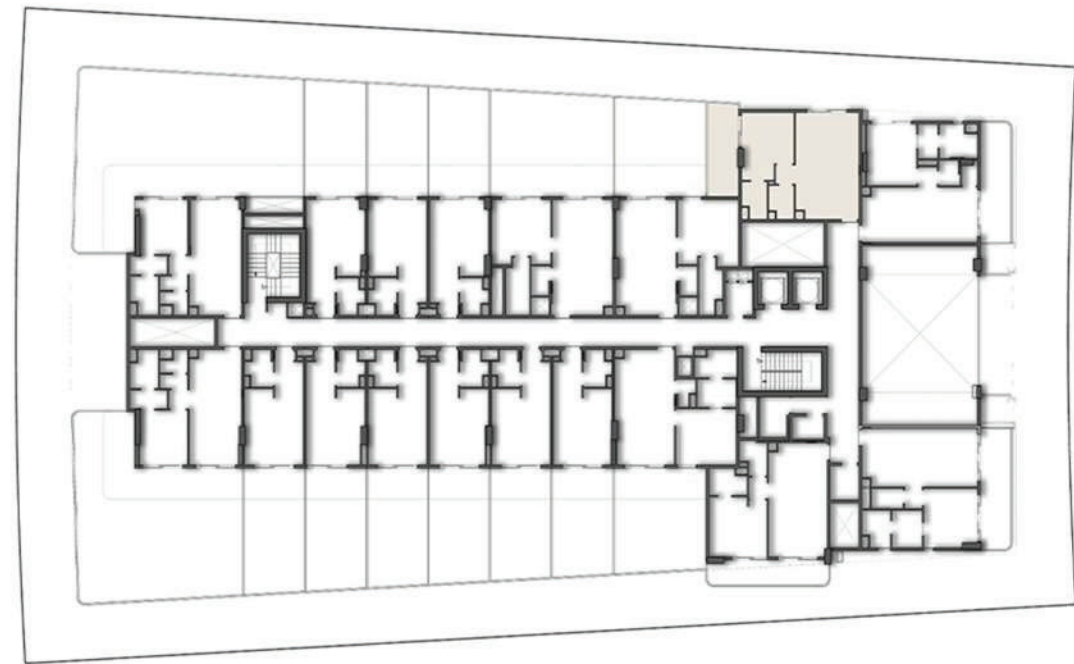

PARK RESIDENCY

FLOOR PLAN

PARK
PROPERTIES

DUBAI | RAK | AJMAN

FIRST FLOOR PLAN

SUITE AREA	52.38 SQ.MT.	563.81 SQ.FT.
BALCONY AREA	12.83 SQ.MT.	138.10 SQ.FT.
TOTAL AREA	65.21 SQ.MT.	701.91 SQ.FT.

FIRST FLOOR