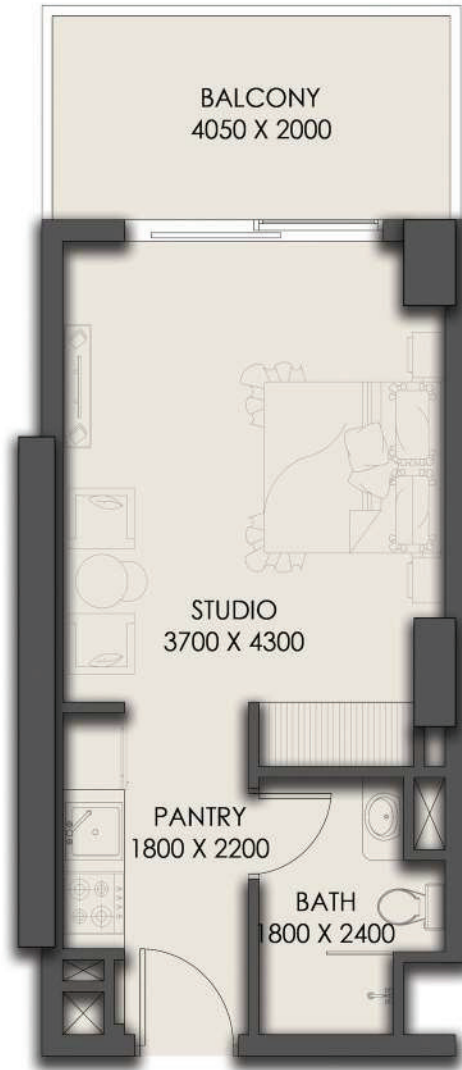

FOURTH FLOOR PLAN

SUITE AREA	28.74 SQ.MT.	309.35 SQ.FT.
BALCONY AREA	8.05 SQ.MT.	86.65 SQ.FT.
TOTAL AREA	36.79 SQ.MT.	396.00 SQ.FT.

FOURTH FLOOR

APARTMENT No. : 416

STUDIO