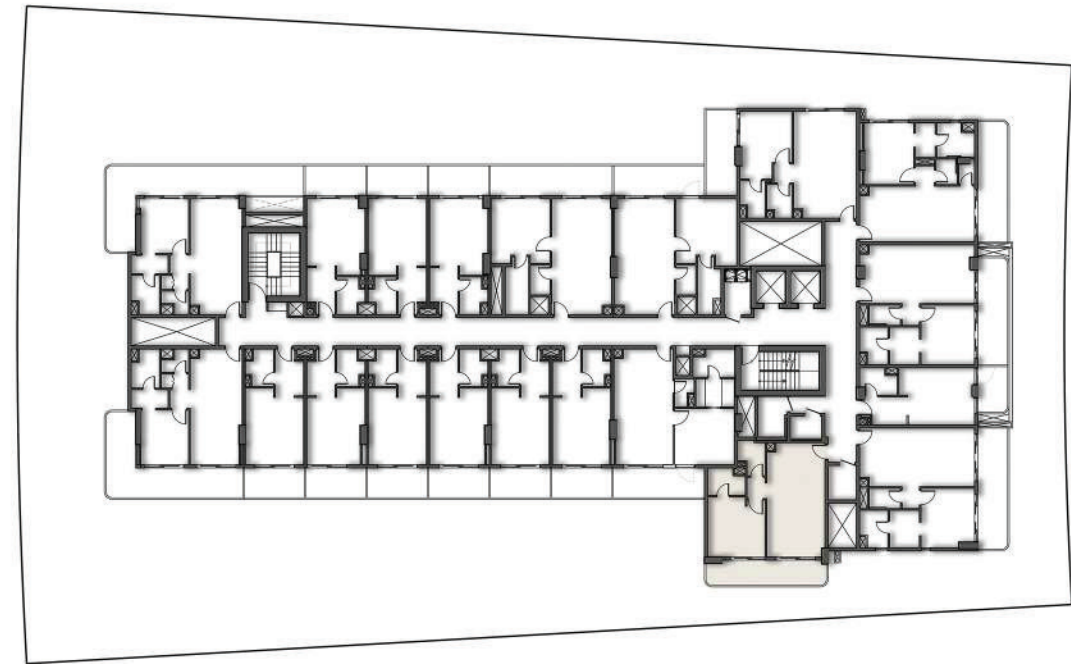

STUDIO

FOURTH FLOOR PLAN

SUITE AREA	57.13 SQ.MT.	614.94 SQ.FT.
BALCONY AREA	15.92 SQ.MT.	171.36 SQ.FT.
TOTAL AREA	73.05 SQ.MT.	786.30 SQ.FT.

FOURTH FLOOR
APARTMENT No. : 405

ONE BEDROOM-1BHK

FOURTH FLOOR PLAN