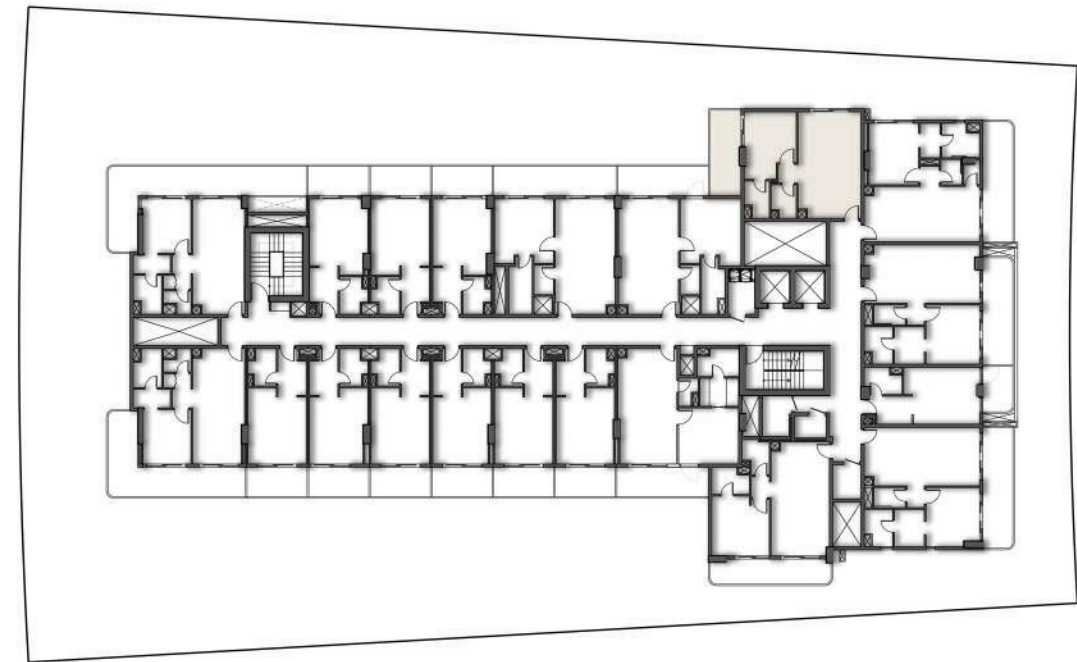

APARTMENT No. : 321

FOURTH FLOOR PLAN

SUITE AREA	52.38 SQ.MT.	563.81 SQ.FT.
BALCONY AREA	11.80 SQ.MT.	127.01 SQ.FT.
TOTAL AREA	64.18 SQ.MT.	690.83 SQ.FT.

FOURTH FLOOR

ONE BEDROOM-1BHK

APARTMENT No. : 401

FOURTH FLOOR PLAN