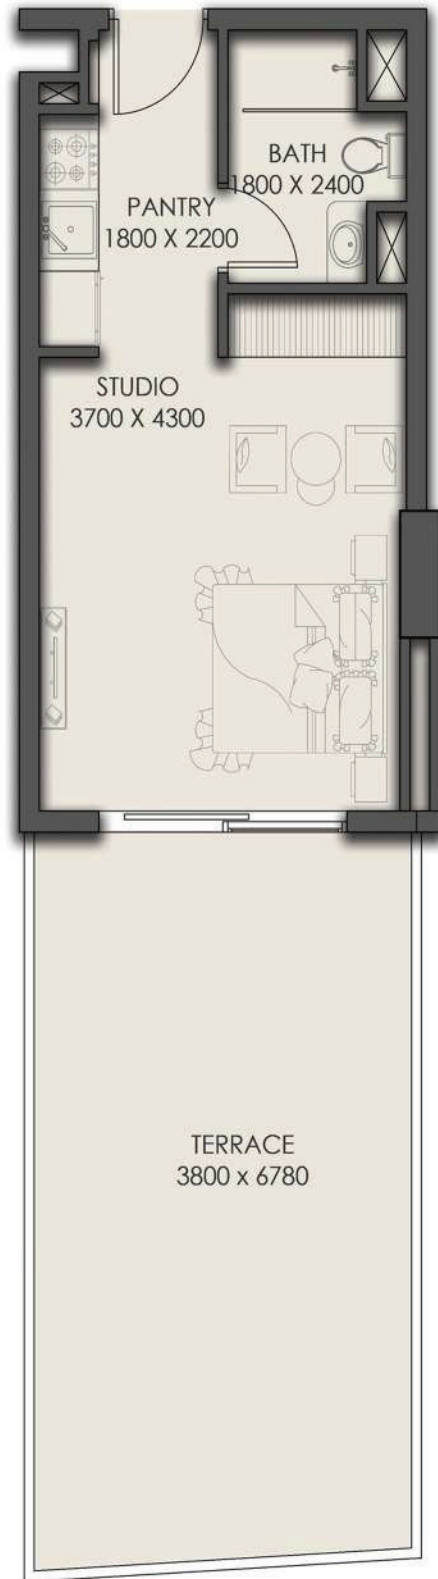

FIRST FLOOR PLAN

SUITE AREA	57.13 SQ.MT.	614.94 SQ.FT.
BALCONY AREA	15.92 SQ.MT.	171.36 SQ.FT.
TOTAL AREA	73.05 SQ.MT.	786.30 SQ.FT.

FIRST FLOOR

ONE BEDROOM-1BHK

APARTMENT No. : 105

FIRST FLOOR PLAN

SUITE AREA	53.80 SQ.MT.	579.10 SQ.FT.
BALCONY AREA	13.32 SQ.MT.	143.38 SQ.FT.
TOTAL AREA	67.12 SQ.MT.	722.47 SQ.FT.

FIRST FLOOR

ONE BEDROOM-1BHK

APARTMENT No. : 106

FIRST FLOOR PLAN

SUITE AREA	56.94 SQ.MT.	612.90 SQ.FT.
BALCONY AREA	40.04 SQ.MT.	430.99 SQ.FT.
TOTAL AREA	96.98 SQ.MT.	1043.88 SQ.FT.

FIRST FLOOR

ONE BEDROOM-1BHK

APARTMENT No. : 107

FIRST FLOOR PLAN

SUITE AREA	28.55 SQ.MT.	307.31 SQ.FT.
BALCONY AREA	27.41 SQ.MT.	295.04 SQ.FT.
TOTAL AREA	55.96 SQ.MT.	602.35 SQ.FT.

FIRST FLOOR

APARTMENT No. : 108

STUDIO

FIRST FLOOR PLAN

SUITE AREA	28.71 SQ.MT.	309.03 SQ.FT.
BALCONY AREA	28.28 SQ.MT.	304.40 SQ.FT.
TOTAL AREA	56.99 SQ.MT.	613.43 SQ.FT.

FIRST FLOOR

APARTMENT No. : 109

STUDIO

FIRST FLOOR PLAN

SUITE AREA	28.19 SQ.MT.	303.43 SQ.FT.
BALCONY AREA	29.14 SQ.MT.	313.66 SQ.FT.
TOTAL AREA	57.33 SQ.MT.	617.09 SQ.FT.