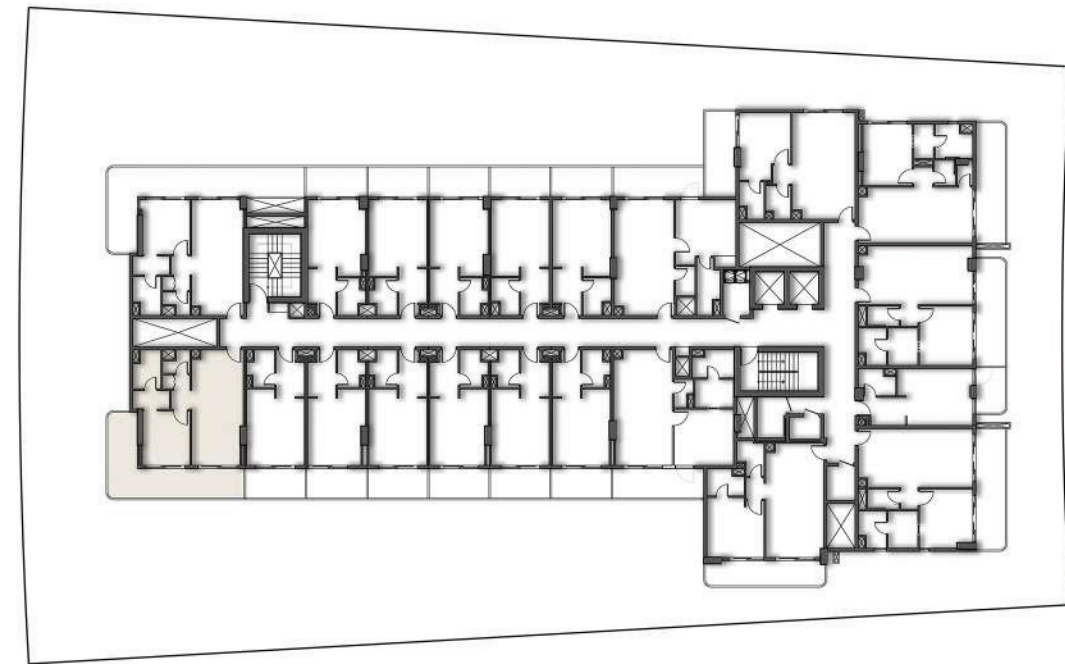

FIFTH FLOOR

APARTMENT No. : 512

STUDIO

FIFTH FLOOR PLAN

SUITE AREA	28.57 SQ.MT.	307.52 SQ.FT.
BALCONY AREA	7.95 SQ.MT.	85.57 SQ.FT.
TOTAL AREA	36.52 SQ.MT.	393.10 SQ.FT.

FIFTH FLOOR

APARTMENT No. : 513

STUDIO