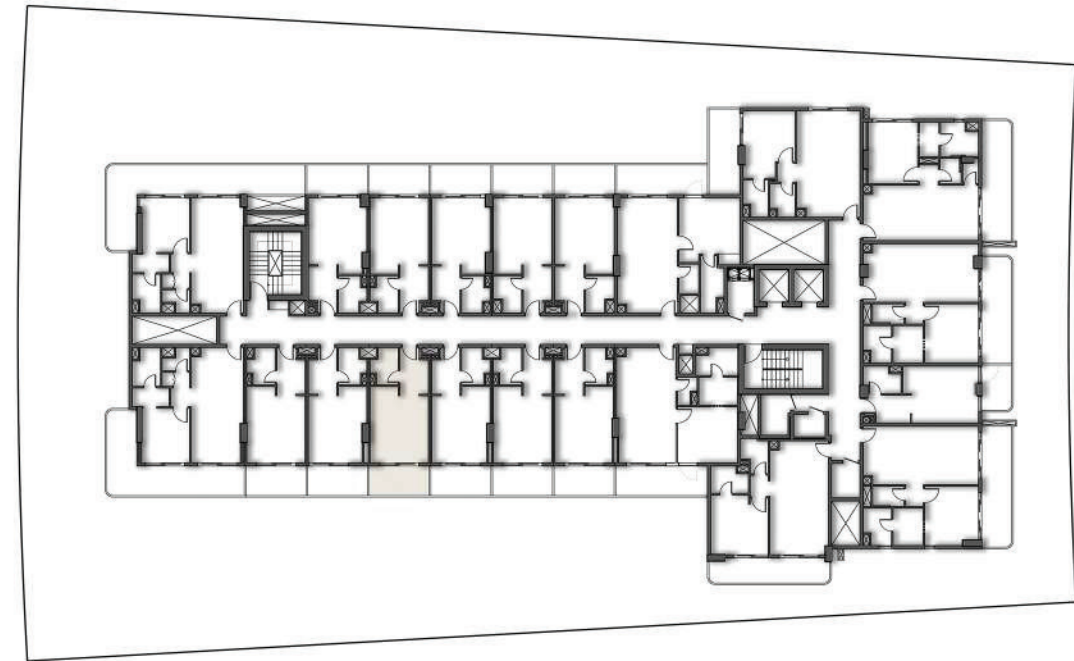

FIFTH FLOOR

APARTMENT No. : 509

STUDIO

FIFTH FLOOR PLAN

SUITE AREA	28.19 SQ.MT.	303.43 SQ.FT.
BALCONY AREA	7.95 SQ.MT.	85.57 SQ.FT.
TOTAL AREA	36.14 SQ.MT.	389.01 SQ.FT.

FIFTH FLOOR

APARTMENT No. : 510

STUDIO