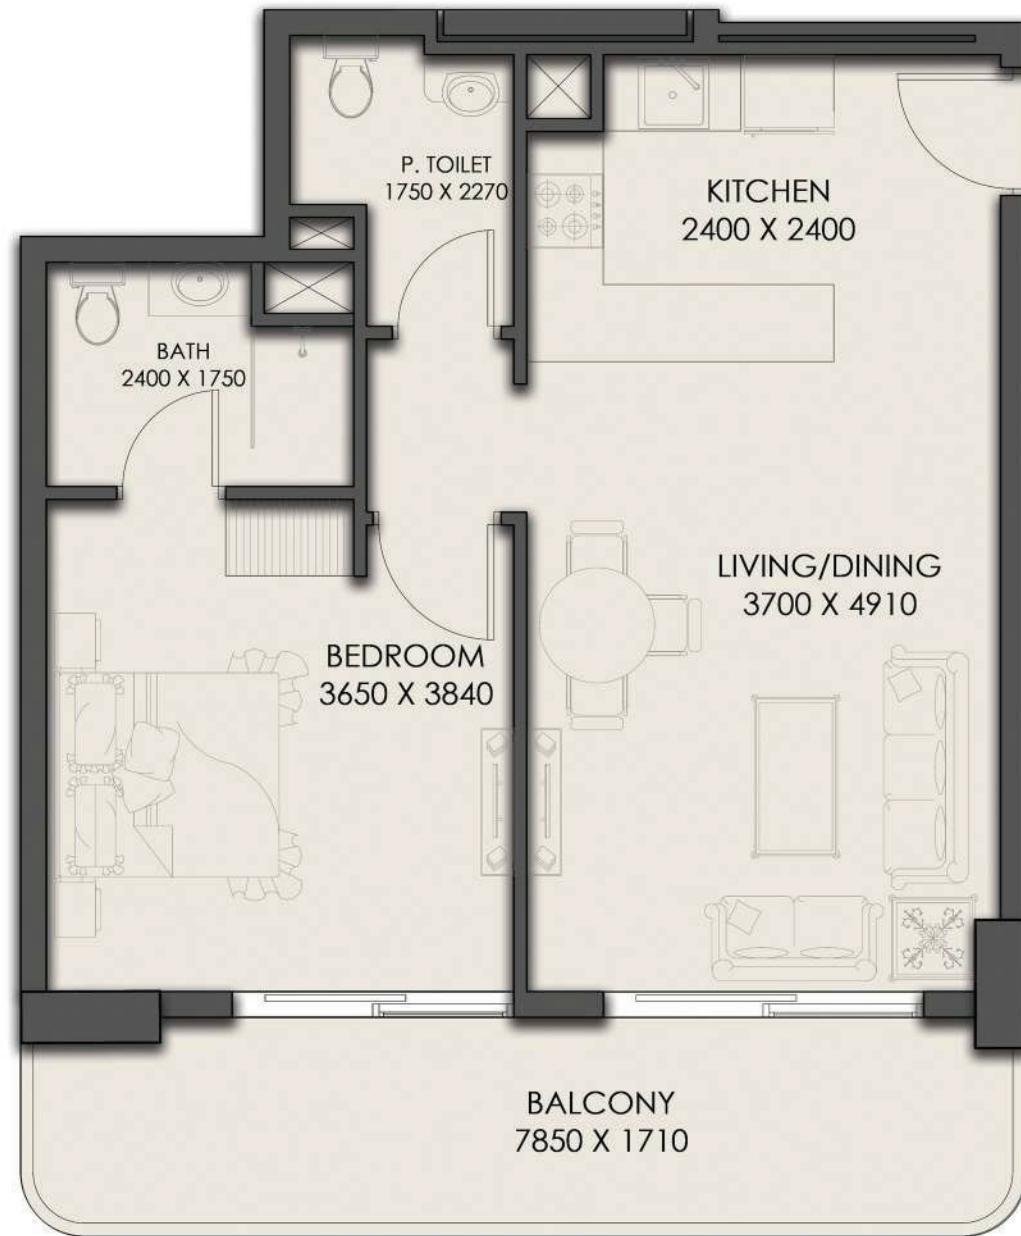

ONE BEDROOM-1BHK

APARTMENT No. : 101

FIRST FLOOR PLAN

SUITE AREA	57.14 SQ.MT.	615.05 SQ.FT.
BALCONY AREA	15.92 SQ.MT.	171.36 SQ.FT.
TOTAL AREA	73.06 SQ.MT.	786.41 SQ.FT.

FIRST FLOOR

ONE BEDROOM-1BHK

APARTMENT No. : 102

FIRST FLOOR PLAN

SUITE AREA	57.13 SQ.MT.	614.94 SQ.FT.
BALCONY AREA	15.92 SQ.MT.	171.36 SQ.FT.
TOTAL AREA	73.05 SQ.MT.	786.30 SQ.FT.

FIRST FLOOR

ONE BEDROOM-1BHK

APARTMENT No. : 105

FIRST FLOOR PLAN

SUITE AREA	53.80 SQ.MT.	579.10 SQ.FT.
BALCONY AREA	13.32 SQ.MT.	143.38 SQ.FT.
TOTAL AREA	67.12 SQ.MT.	722.47 SQ.FT.

FIRST FLOOR

ONE BEDROOM-1BHK

APARTMENT No. : 106

FIRST FLOOR PLAN

SUITE AREA	56.94 SQ.MT.	612.90 SQ.FT.
BALCONY AREA	40.04 SQ.MT.	430.99 SQ.FT.
TOTAL AREA	96.98 SQ.MT.	1043.88 SQ.FT.

FIRST FLOOR

ONE BEDROOM-1BHK