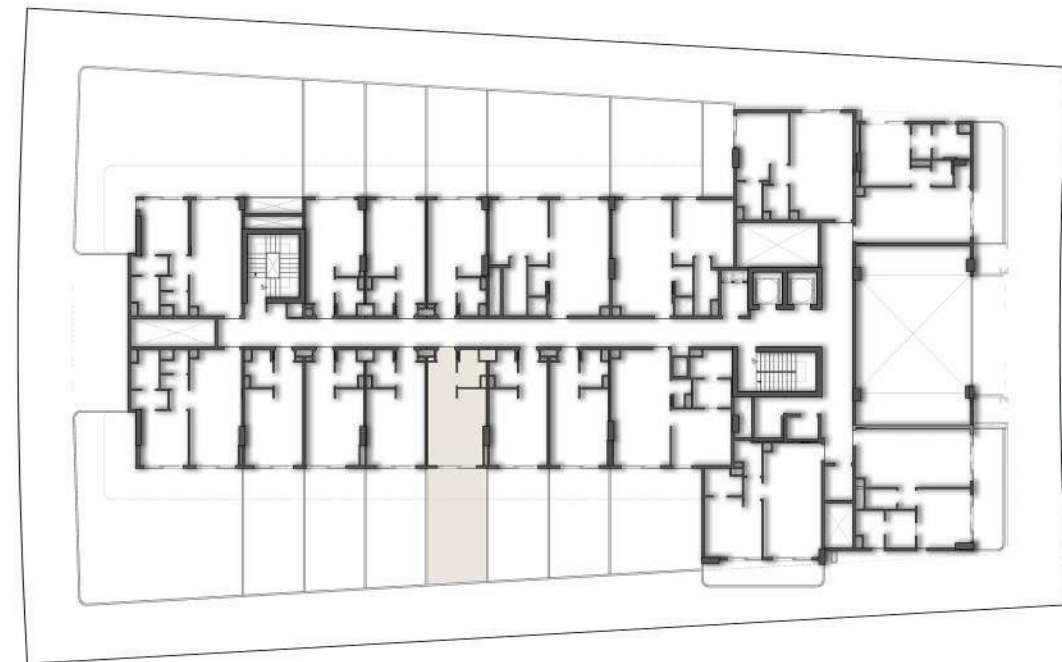

FIRST FLOOR PLAN

SUITE AREA	28.19 SQ.MT.	303.43 SQ.FT.
BALCONY AREA	29.14 SQ.MT.	313.66 SQ.FT.
TOTAL AREA	57.33 SQ.MT.	617.09 SQ.FT.

FIRST FLOOR

APARTMENT No. : 110

STUDIO