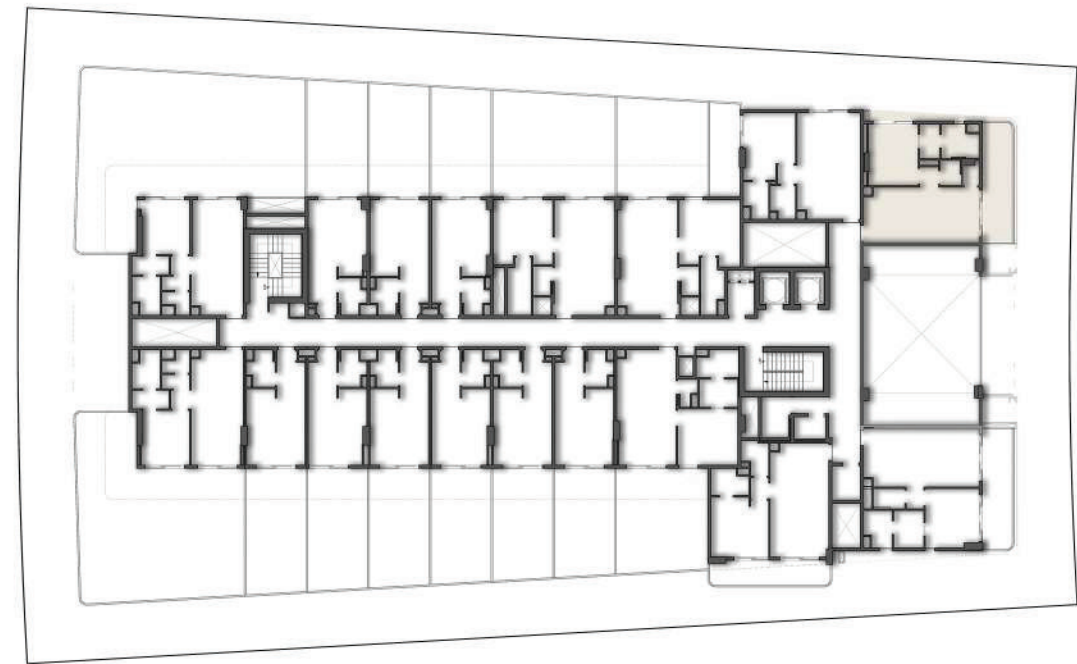

FIRST FLOOR PLAN

SUITE AREA	57.14 SQ.MT.	615.05 SQ.FT.
BALCONY AREA	15.92 SQ.MT.	171.36 SQ.FT.
TOTAL AREA	73.06 SQ.MT.	786.41 SQ.FT.

FIRST FLOOR

ONE BEDROOM-1BHK

APARTMENT No. : 102