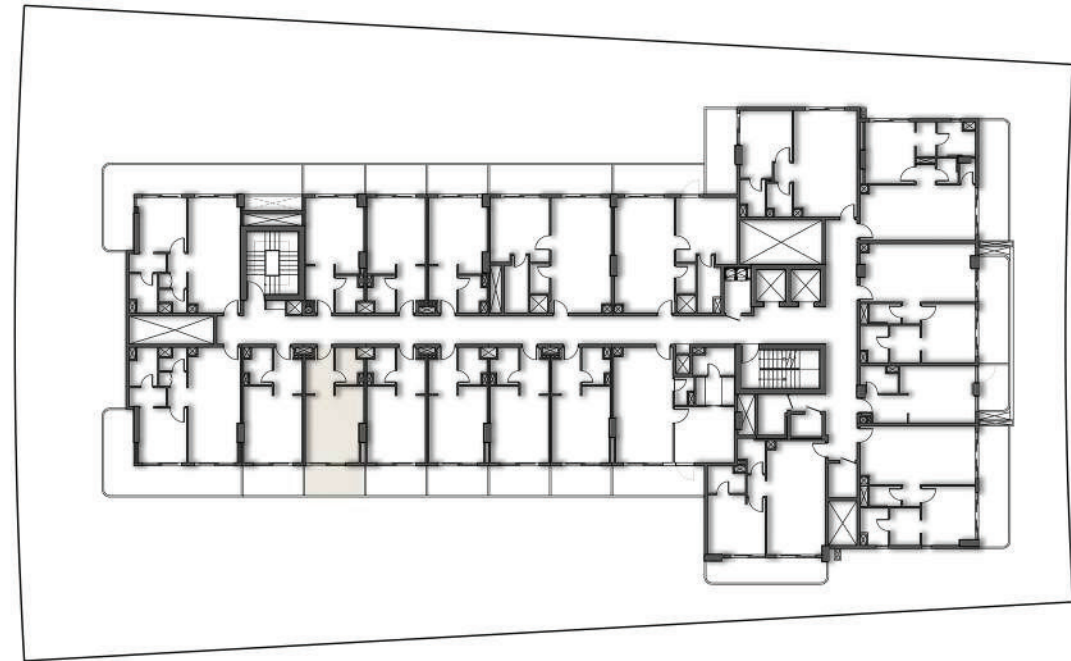

FOURD FLOOR PLAN

SUITE AREA	28.00 SQ.MT.	301.39 SQ.FT.
BALCONY AREA	7.95 SQ.MT.	85.57 SQ.FT.
TOTAL AREA	35.95 SQ.MT.	386.96 SQ.FT.

FOURD FLOOR

APARTMENT No. : 412

STUDIO