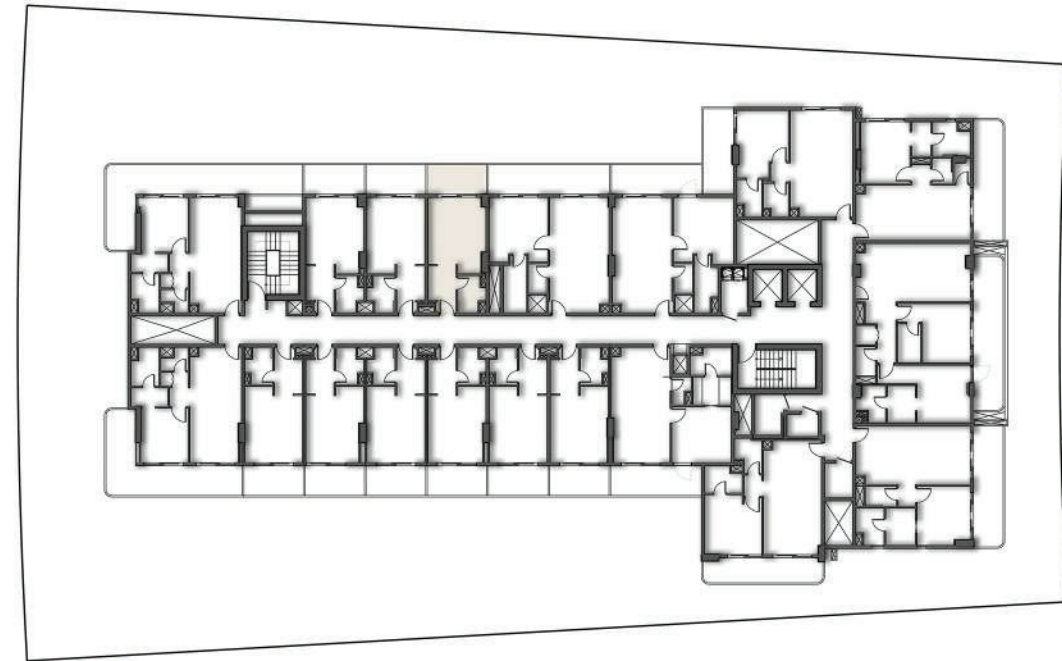

SECOND FLOOR PLAN

SUITE AREA	28.05 SQ.MT.	301.93 SQ.FT.
BALCONY AREA	7.95 SQ.MT.	85.57 SQ.FT.
TOTAL AREA	36.00 SQ.MT.	387.50 SQ.FT.

SECOND FLOOR

APARTMENT No. : 218

STUDIO