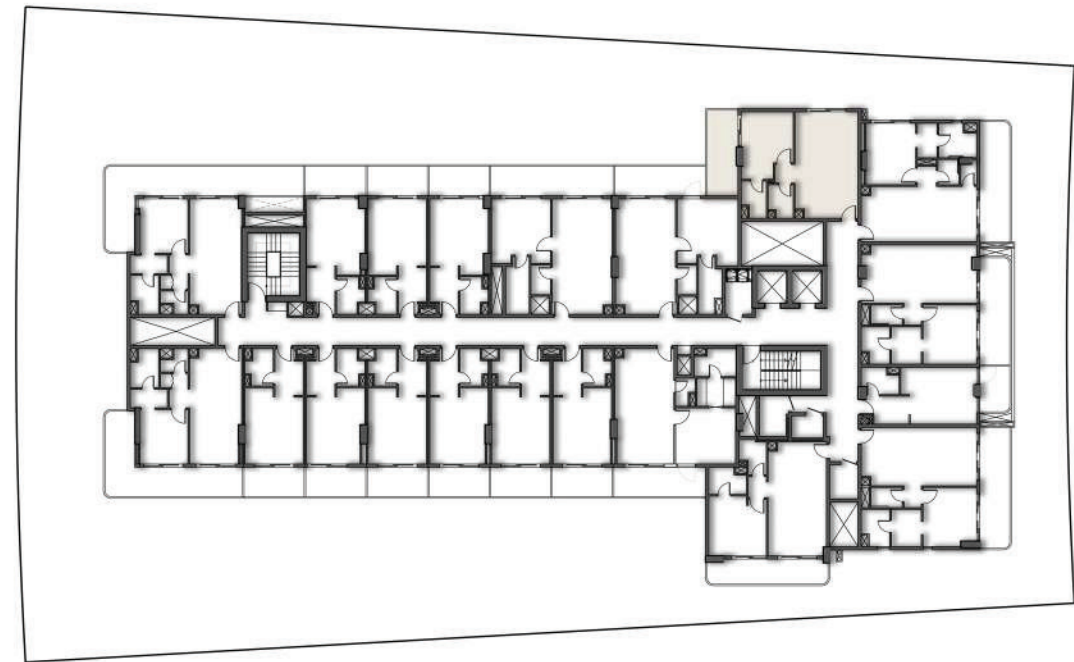

THIRD FLOOR PLAN

SUITE AREA	52.38 SQ.MT.	563.81 SQ.FT.
BALCONY AREA	11.80 SQ.MT.	127.01 SQ.FT.
TOTAL AREA	64.18 SQ.MT.	690.83 SQ.FT.

THIRD FLOOR

ONE BEDROOM-1BHK

APARTMENT No. : 301