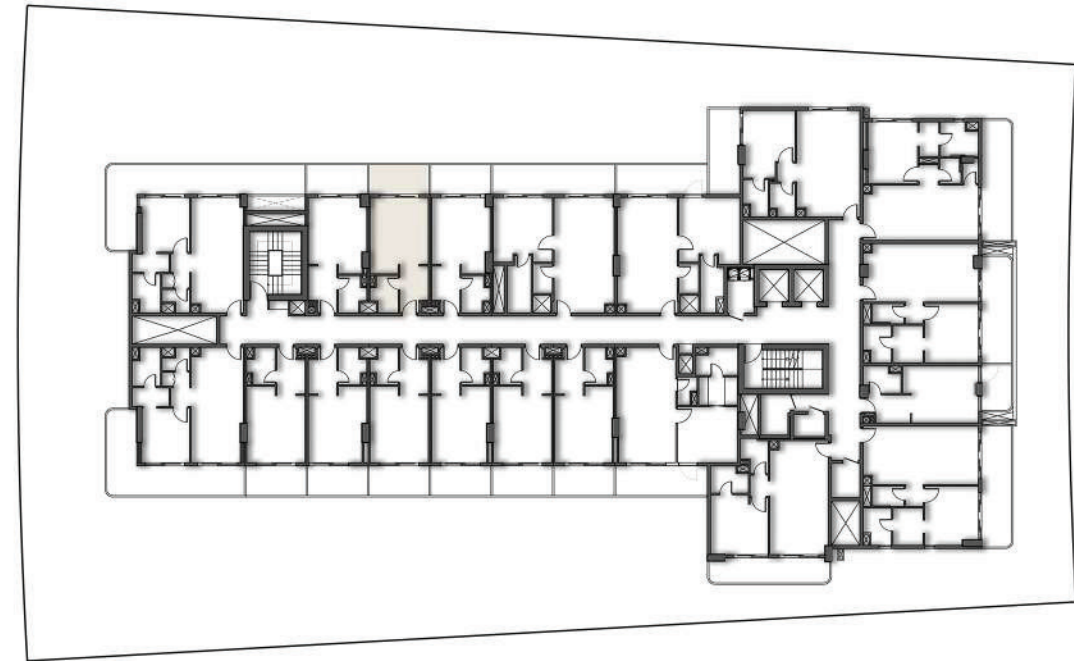

THIRD FLOOR PLAN

SUITE AREA	28.83 SQ.MT.	310.32 SQ.FT.
BALCONY AREA	7.95 SQ.MT.	85.57 SQ.FT.
TOTAL AREA	36.78 SQ.MT.	395.90 SQ.FT.

THIRD FLOOR

APARTMENT No. : 317

STUDIO