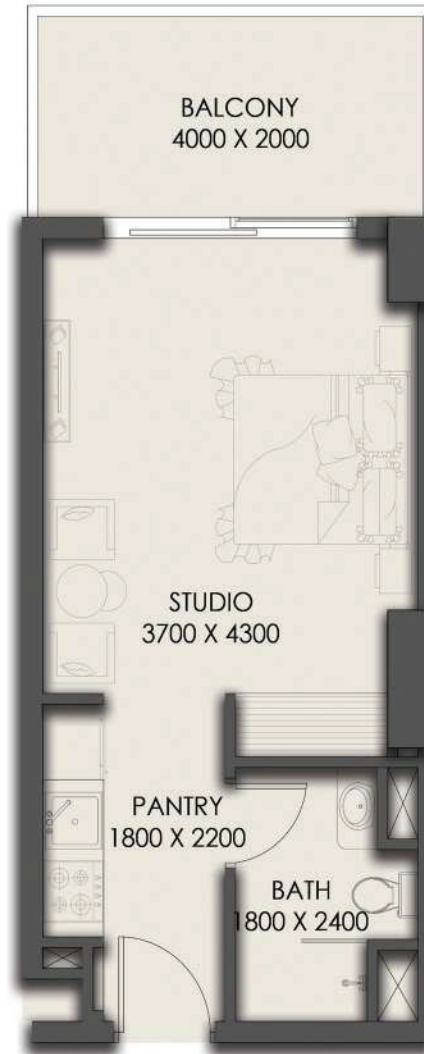

THIRD FLOOR

APARTMENT No. : 316

STUDIO

THIRD FLOOR PLAN

SUITE AREA	28.83 SQ.MT.	310.32 SQ.FT.
BALCONY AREA	7.95 SQ.MT.	85.57 SQ.FT.
TOTAL AREA	36.78 SQ.MT.	395.90 SQ.FT.

THIRD FLOOR

APARTMENT No. : 317

STUDIO