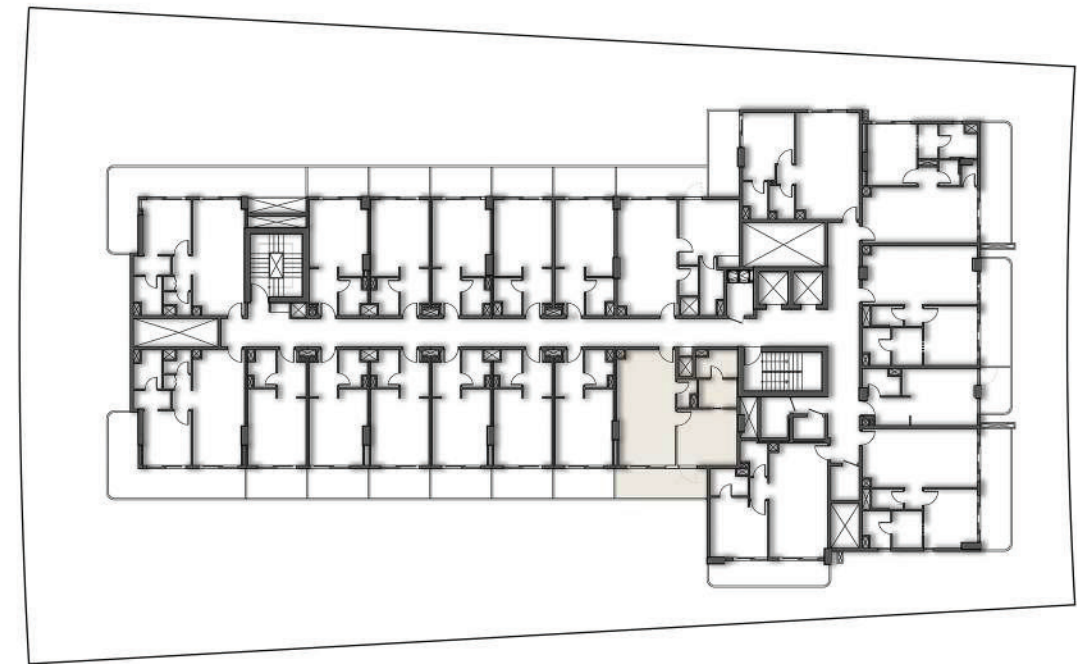

FIFTH FLOOR PLAN

SUITE AREA	56.94 SQ.MT.	612.90 SQ.FT.
BALCONY AREA	12.05 SQ.MT.	129.70 SQ.FT.
TOTAL AREA	68.99 SQ.MT.	742.60 SQ.FT.

FIFTH FLOOR
APARTMENT No. : 507

ONE BEDROOM-1BHK