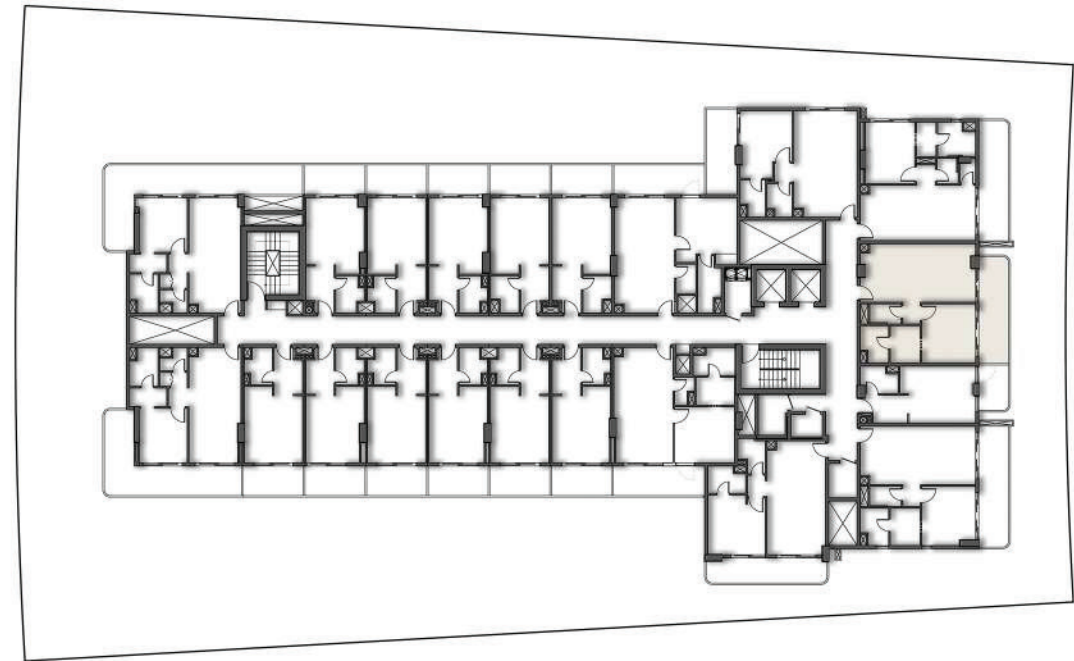

FIFTH FLOOR PLAN

SUITE AREA	57.01 SQ.MT.	613.65 SQ.FT.
BALCONY AREA	14.19 SQ.MT.	152.74 SQ.FT.
TOTAL AREA	71.20 SQ.MT.	766.39 SQ.FT.

FIFTH FLOOR
APARTMENT No. : 503

ONE BEDROOM-1BHK