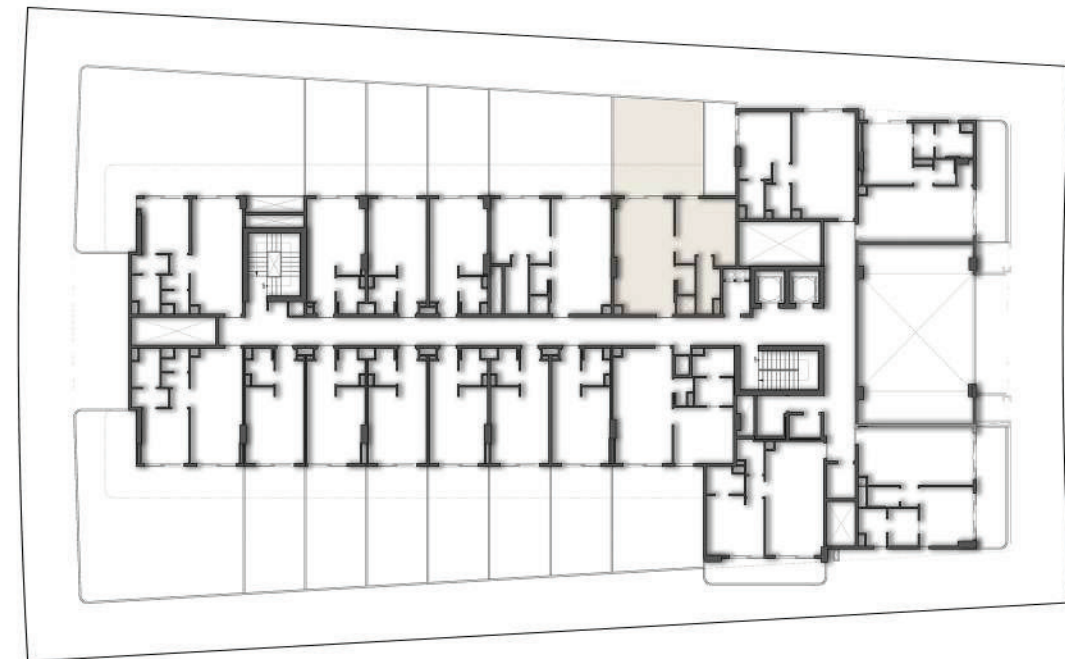

FIRST FLOOR PLAN

SUITE AREA	54.67 SQ.MT.	588.46 SQ.FT.
BALCONY AREA	37.05 SQ.MT.	398.80 SQ.FT.
TOTAL AREA	91.72 SQ.MT.	987.26 SQ.FT.

FIRST FLOOR

ONE BEDROOM-1BHK

APARTMENT No. : 121