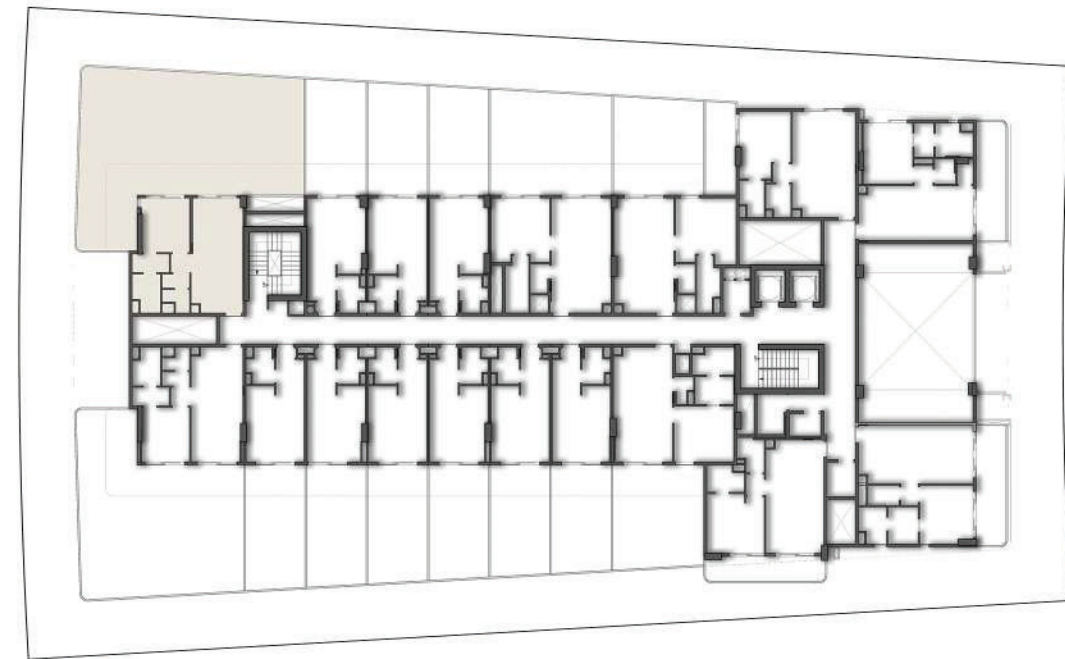

FIRST FLOOR

APARTMENT No. : 113

STUDIO

FIRST FLOOR PLAN

SUITE AREA	51.60 SQ.MT.	555.42 SQ.FT.
BALCONY AREA	104.58 SQ.MT.	1125.69 SQ.FT.
TOTAL AREA	156.18 SQ.MT.	1681.11 SQ.FT.

FIRST FLOOR

ONE BEDROOM-1BHK

APARTMENT No. : 114