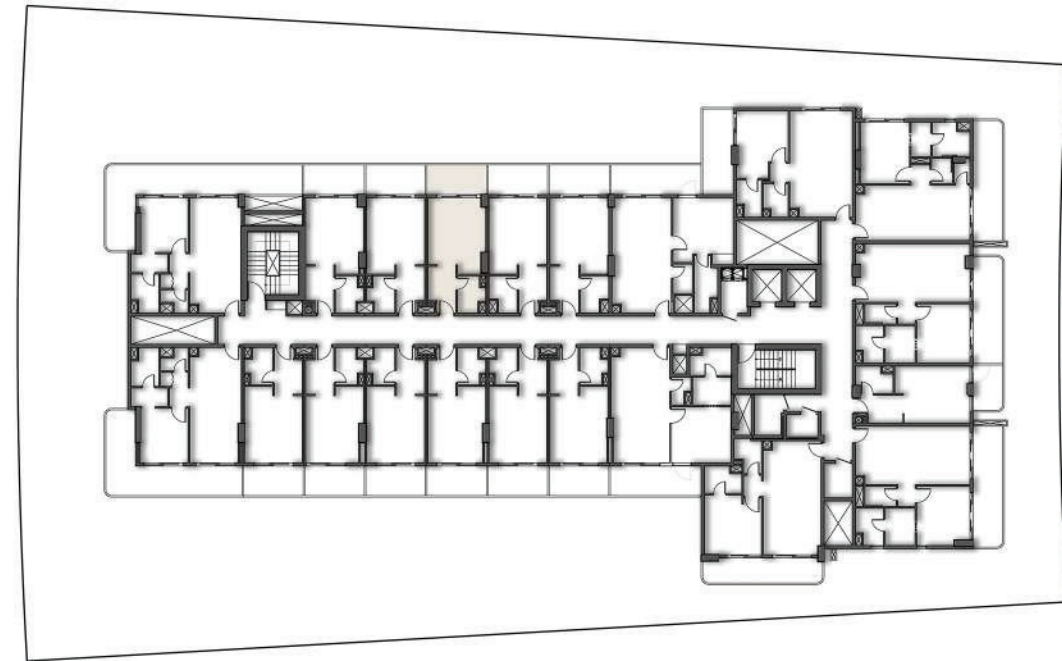

STUDIO

FIFTH FLOOR PLAN

SUITE AREA	28.83 SQ.MT.	310.32 SQ.FT.
BALCONY AREA	7.95 SQ.MT.	85.57 SQ.FT.
TOTAL AREA	36.78 SQ.MT.	395.90 SQ.FT.

FIFTH FLOOR

APARTMENT No. : 517

STUDIO

FIFTH FLOOR PLAN

SUITE AREA	28.05 SQ.MT.	301.93 SQ.FT.
BALCONY AREA	7.95 SQ.MT.	85.57 SQ.FT.
TOTAL AREA	36.00 SQ.MT.	387.50 SQ.FT.