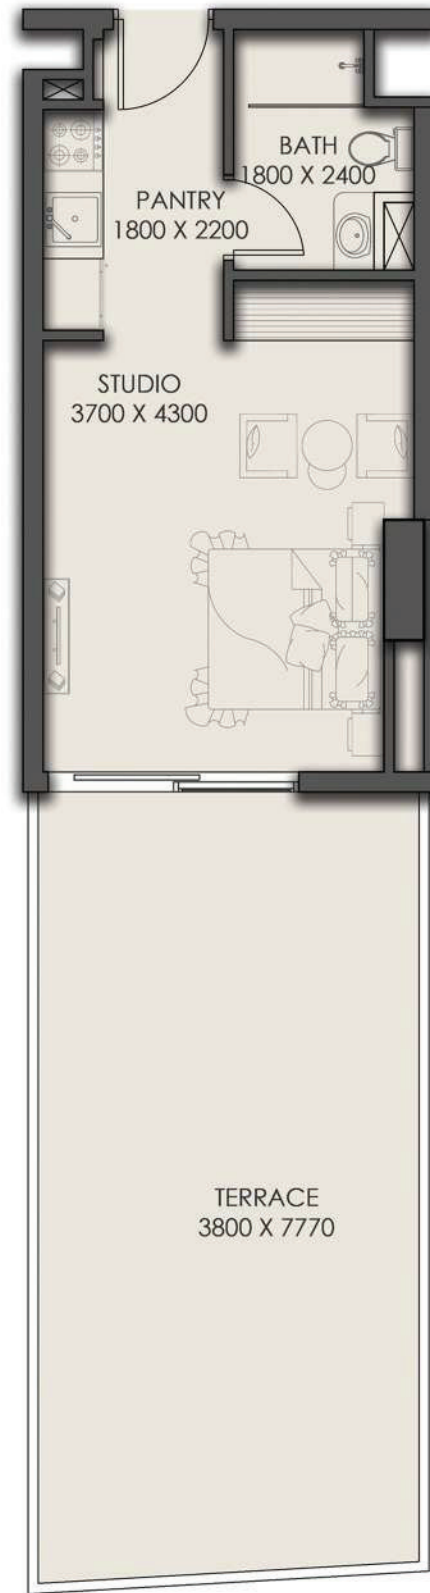

FIRST FLOOR

APARTMENT No. : 110

STUDIO

FIRST FLOOR PLAN

SUITE AREA	28.91 SQ.MT.	311.18 SQ.FT.
BALCONY AREA	30.01 SQ.MT.	323.02 SQ.FT.
TOTAL AREA	58.92 SQ.MT.	634.21 SQ.FT.

FIRST FLOOR

APARTMENT No. : 111

STUDIO

FIRST FLOOR PLAN

SUITE AREA	28.00 SQ.MT.	301.39 SQ.FT.
BALCONY AREA	30.88 SQ.MT.	332.39 SQ.FT.
TOTAL AREA	58.88 SQ.MT.	633.78 SQ.FT.

FIRST FLOOR

APARTMENT No. : 112

STUDIO

FIRST FLOOR PLAN

SUITE AREA	28.57 SQ.MT.	307.52 SQ.FT.
BALCONY AREA	31.74 SQ.MT.	341.65 SQ.FT.
TOTAL AREA	60.31 SQ.MT.	649.17 SQ.FT.