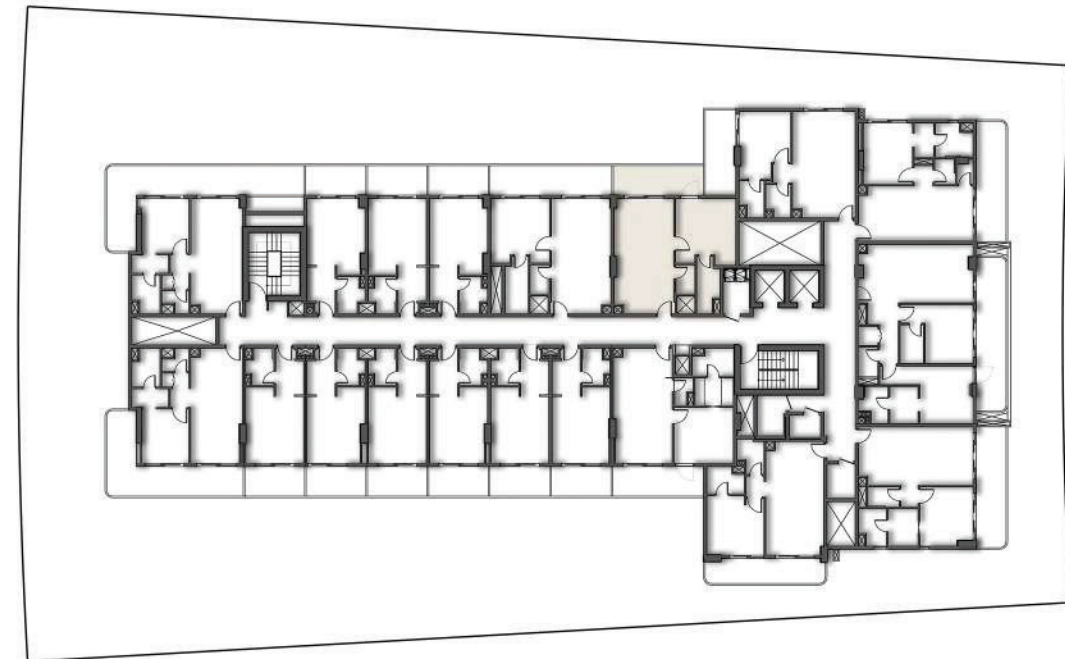

SECOND FLOOR PLAN

SUITE AREA	54.67 SQ.MT.	588.46 SQ.FT.
BALCONY AREA	11.85 SQ.MT.	127.55 SQ.FT.
TOTAL AREA	66.52 SQ.MT.	716.01 SQ.FT.

SECOND FLOOR

ONE BEDROOM-1BHK

APARTMENT No. : 221