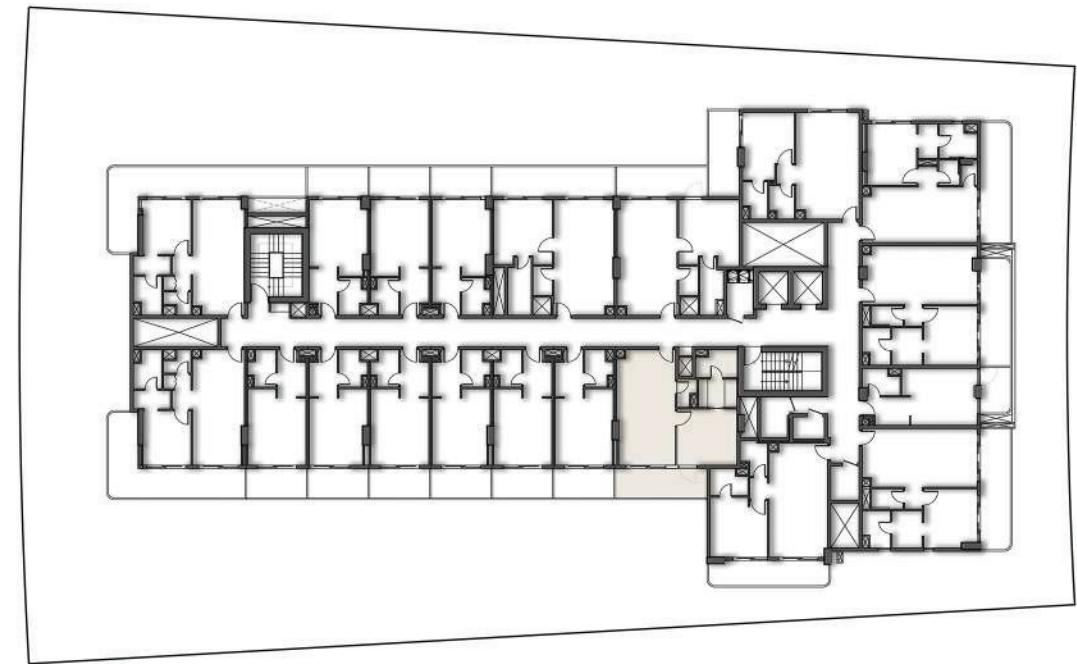

FOURTH FLOOR PLAN

SUITE AREA	56.94 SQ.MT.	612.90 SQ.FT.
BALCONY AREA	12.05 SQ.MT.	129.70 SQ.FT.
TOTAL AREA	68.99 SQ.MT.	742.60 SQ.FT.

FOURTH FLOOR

ONE BEDROOM-1BHK

APARTMENT No. : 407