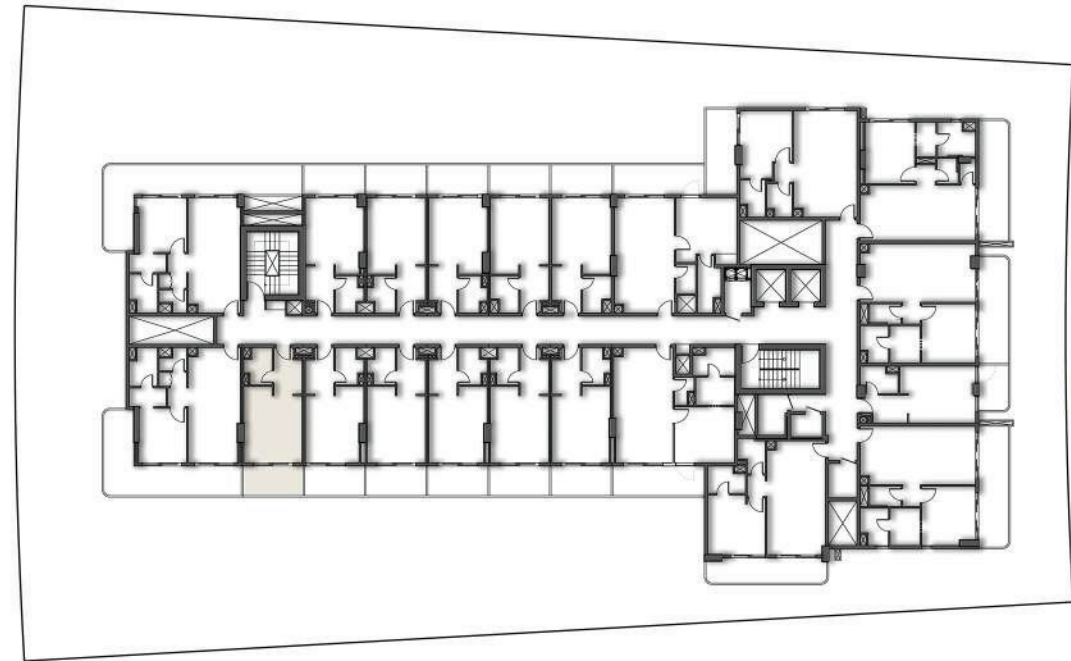

FIFTH FLOOR PLAN

SUITE AREA	28.57 SQ.MT.	307.52 SQ.FT.
BALCONY AREA	7.95 SQ.MT.	85.57 SQ.FT.
TOTAL AREA	36.52 SQ.MT.	393.10 SQ.FT.

FIFTH FLOOR

APARTMENT No. : 513

STUDIO