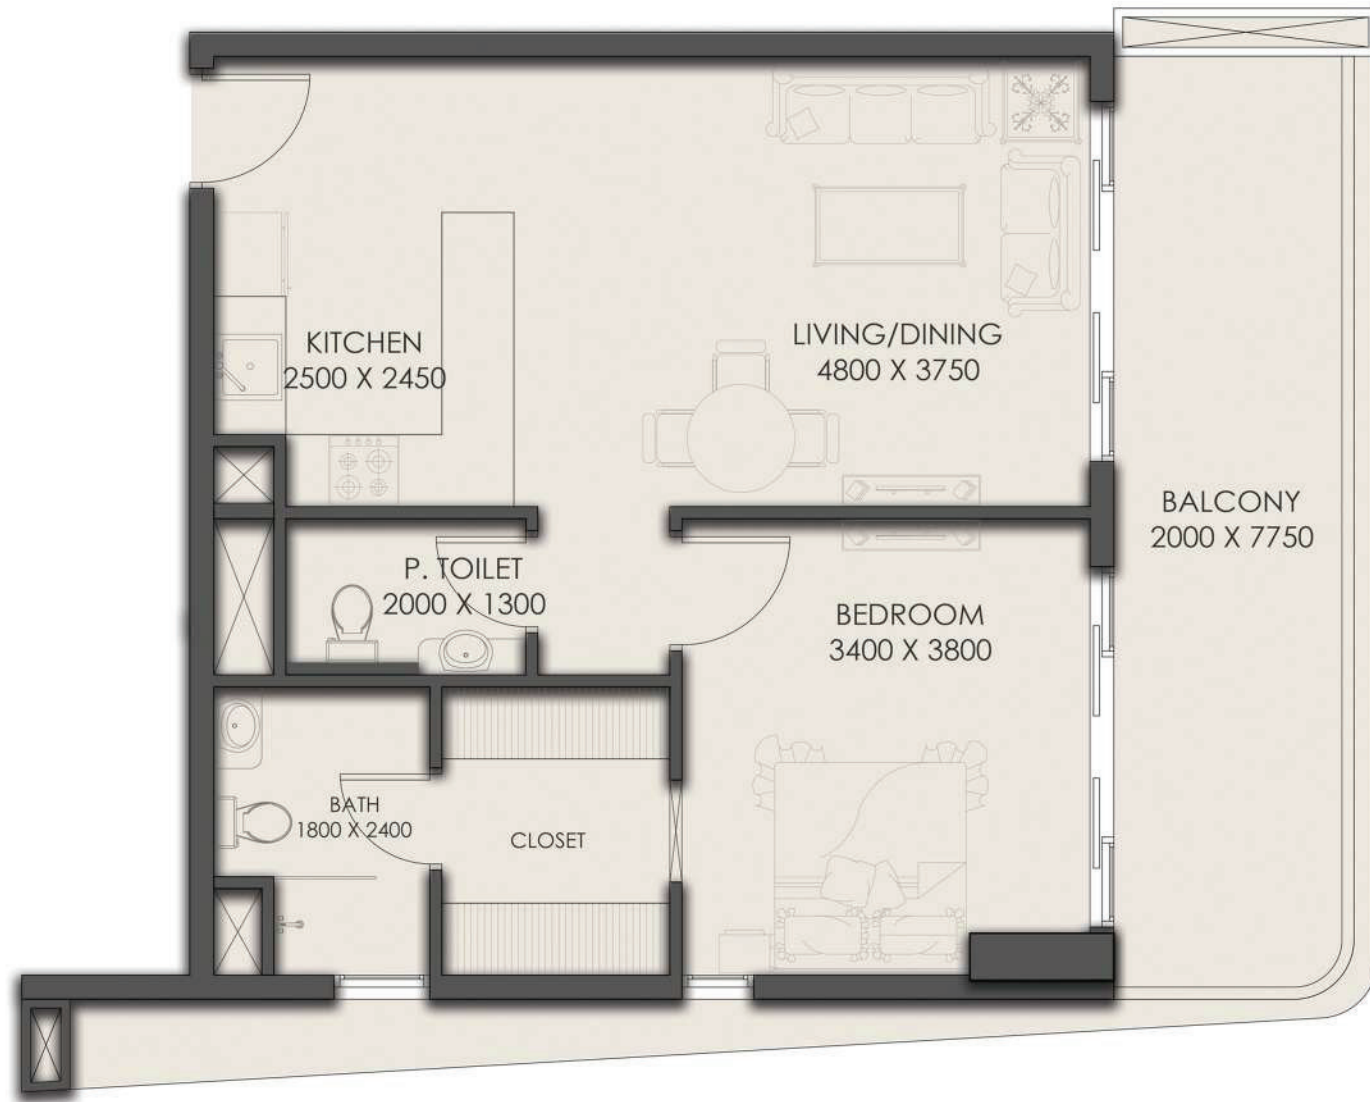

ONE BEDROOM-1BHK

APARTMENT No. : 101

FIRST FLOOR PLAN

SUITE AREA	57.14 SQ.MT.	615.05 SQ.FT.
BALCONY AREA	15.92 SQ.MT.	171.36 SQ.FT.
TOTAL AREA	73.06 SQ.MT.	786.41 SQ.FT.

FIRST FLOOR

ONE BEDROOM-1BHK

APARTMENT No. : 102

FIRST FLOOR PLAN

SUITE AREA	57.13 SQ.MT.	614.94 SQ.FT.
BALCONY AREA	15.92 SQ.MT.	171.36 SQ.FT.
TOTAL AREA	73.05 SQ.MT.	786.30 SQ.FT.

FIRST FLOOR

ONE BEDROOM-1BHK

APARTMENT No. : 105

FIRST FLOOR PLAN

SUITE AREA	53.80 SQ.MT.	579.10 SQ.FT.
BALCONY AREA	13.32 SQ.MT.	143.38 SQ.FT.
TOTAL AREA	67.12 SQ.MT.	722.47 SQ.FT.

FIRST FLOOR

ONE BEDROOM-1BHK

APARTMENT No. : 106

FIRST FLOOR PLAN

SUITE AREA	56.94 SQ.MT.	612.90 SQ.FT.
BALCONY AREA	40.04 SQ.MT.	430.99 SQ.FT.
TOTAL AREA	96.98 SQ.MT.	1043.88 SQ.FT.

FIRST FLOOR

ONE BEDROOM-1BHK