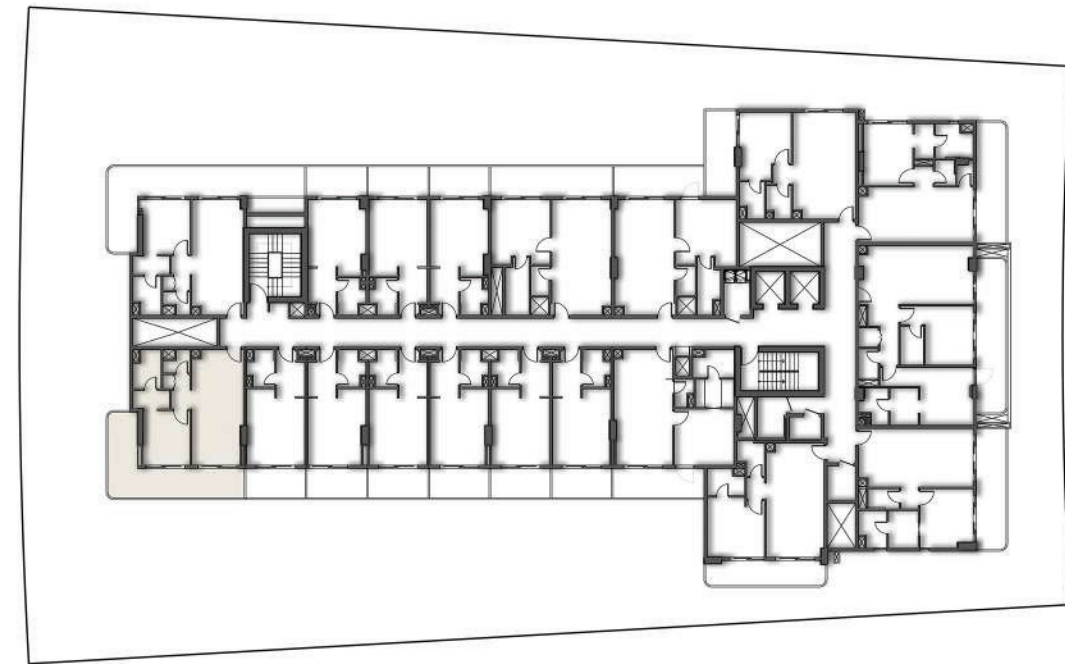

SECOND FLOOR PLAN

SUITE AREA	28.00 SQ.MT.	301.39 SQ.FT.
BALCONY AREA	7.95 SQ.MT.	85.57 SQ.FT.
TOTAL AREA	35.95 SQ.MT.	386.96 SQ.FT.

SECOND FLOOR PLAN

SUITE AREA	28.57 SQ.MT.	307.52 SQ.FT.
BALCONY AREA	7.95 SQ.MT.	85.57 SQ.FT.
TOTAL AREA	36.52 SQ.MT.	393.10 SQ.FT.