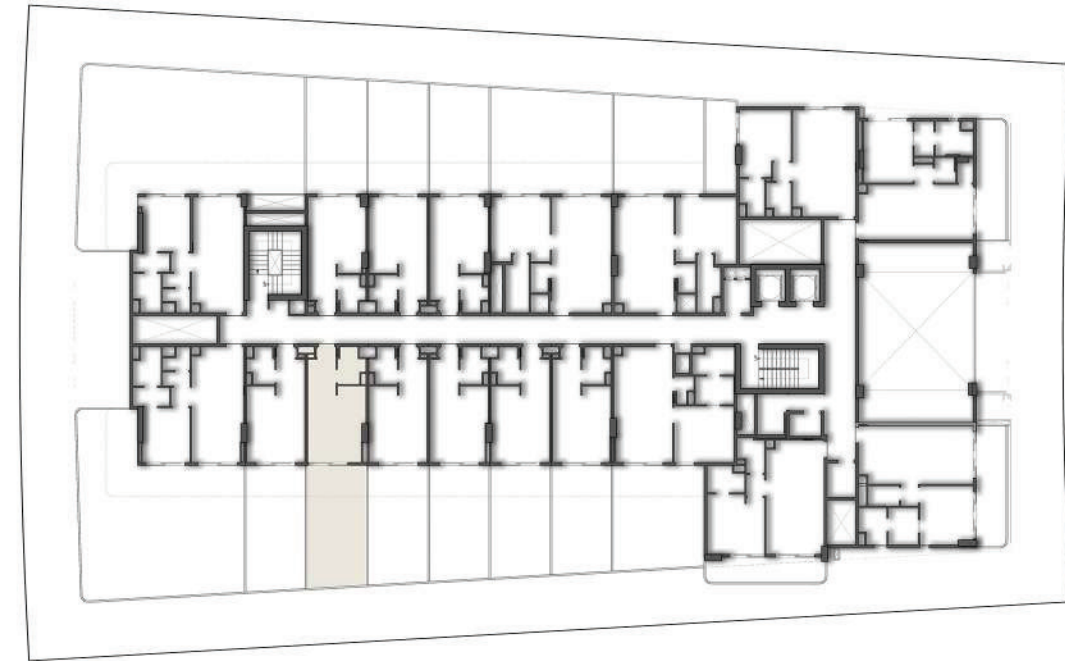

FIRST FLOOR

APARTMENT No. : 110

STUDIO

FIRST FLOOR PLAN

SUITE AREA	28.91 SQ.MT.	311.18 SQ.FT.
BALCONY AREA	30.01 SQ.MT.	323.02 SQ.FT.
TOTAL AREA	58.92 SQ.MT.	634.21 SQ.FT.

FIRST FLOOR

APARTMENT No. : 111

STUDIO