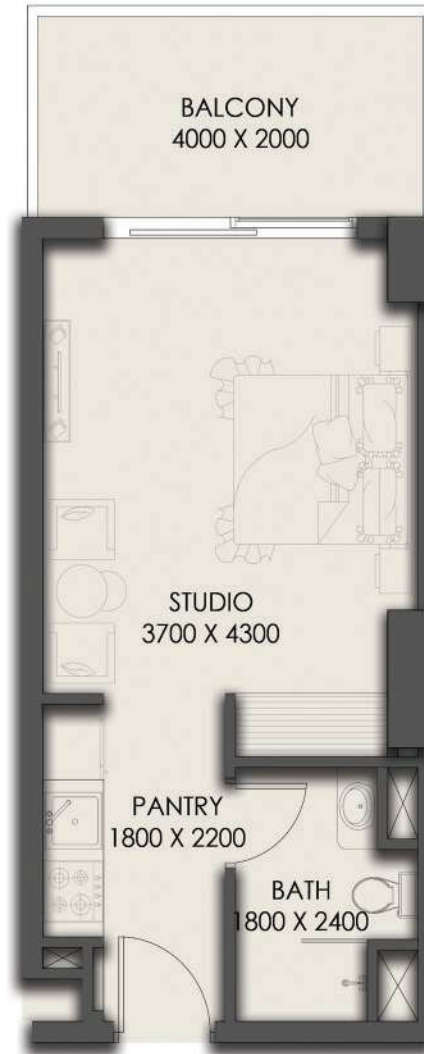

SECOND FLOOR PLAN

SUITE AREA	28.05 SQ.MT.	301.93 SQ.FT.
BALCONY AREA	7.95 SQ.MT.	85.57 SQ.FT.
TOTAL AREA	36.00 SQ.MT.	387.50 SQ.FT.

SECOND FLOOR

APARTMENT No. : 218

STUDIO