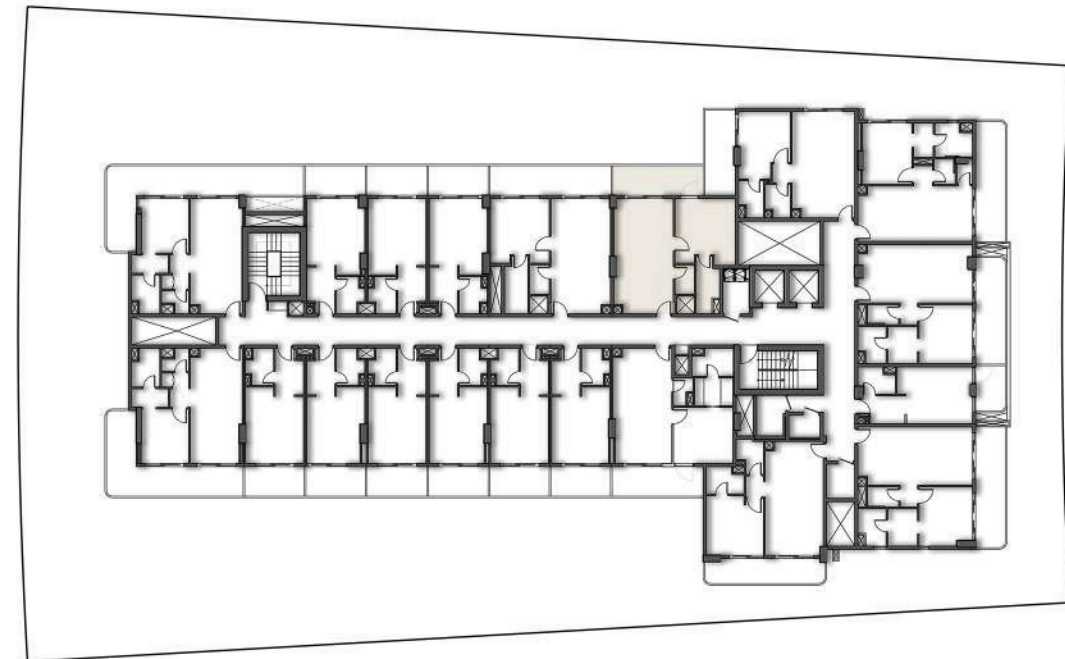

THIRD FLOOR PLAN

SUITE AREA	54.67 SQ.MT.	588.46 SQ.FT.
BALCONY AREA	11.85 SQ.MT.	127.55 SQ.FT.
TOTAL AREA	66.52 SQ.MT.	716.01 SQ.FT.

THIRD FLOOR

ONE BEDROOM-1BHK

APARTMENT No. : 321