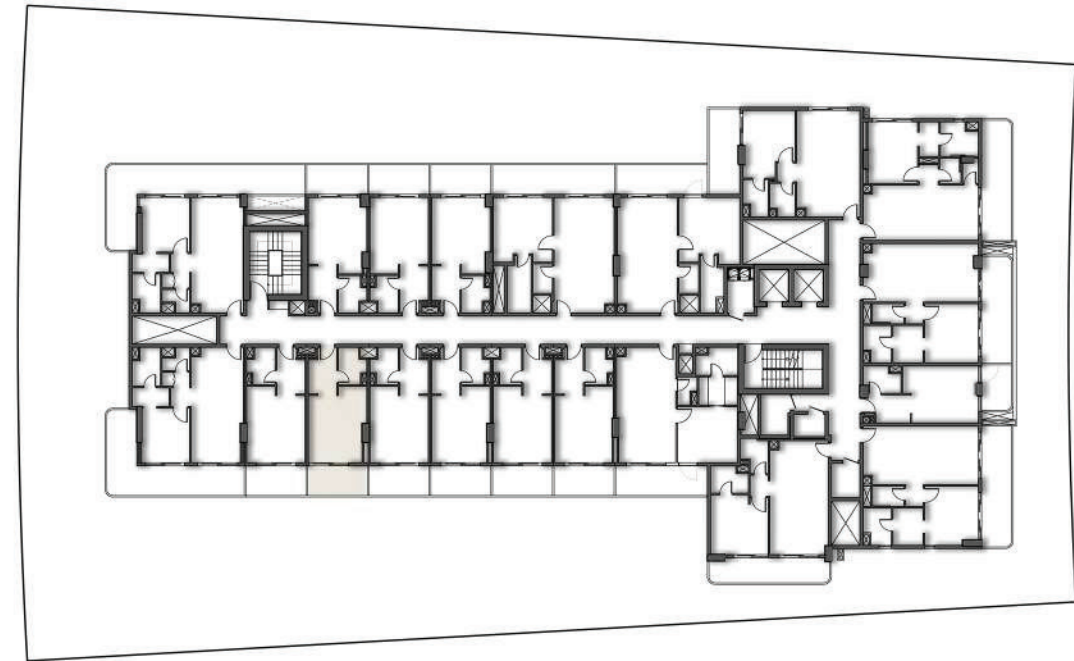

THIRD FLOOR

APARTMENT No. : 310

STUDIO

THIRD FLOOR PLAN

SUITE AREA	28.91 SQ.MT.	311.18 SQ.FT.
BALCONY AREA	7.95 SQ.MT.	85.57 SQ.FT.
TOTAL AREA	36.86 SQ.MT.	396.76 SQ.FT.

THIRD FLOOR

APARTMENT No. : 311

STUDIO