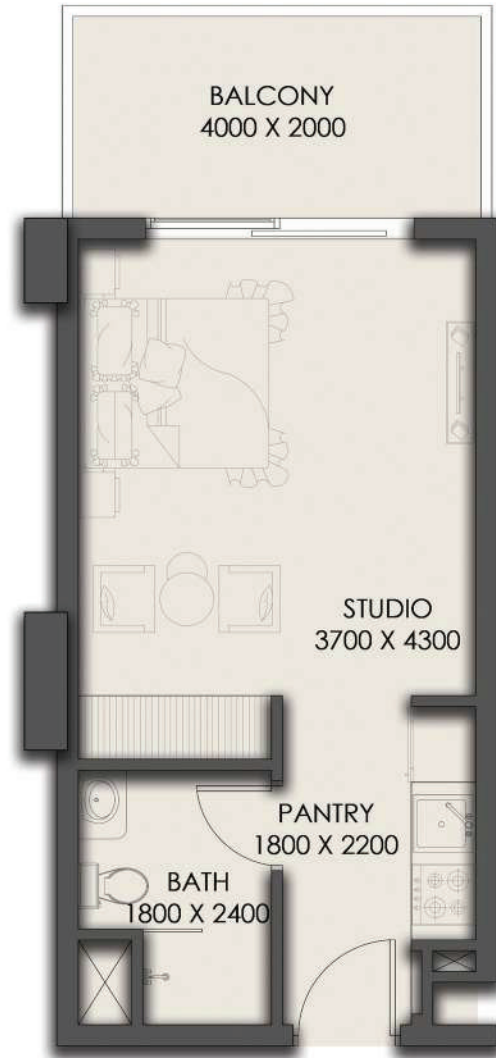

FIFTH FLOOR PLAN

SUITE AREA	29.04 SQ.MT.	312.58 SQ.FT.
BALCONY AREA	7.95 SQ.MT.	85.57 SQ.FT.
TOTAL AREA	36.99 SQ.MT.	398.16 SQ.FT.

FIFTH FLOOR

APARTMENT No. : 519

STUDIO