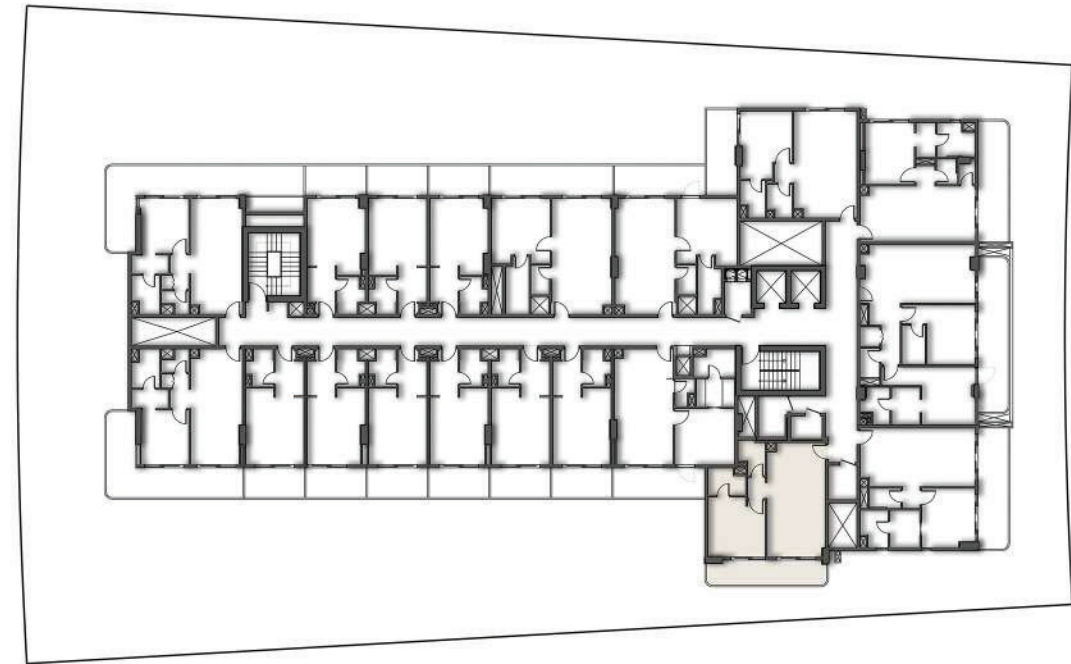

SECOND FLOOR PLAN

SUITE AREA	53.80 SQ.MT.	579.10 SQ.FT.
BALCONY AREA	13.32 SQ.MT.	143.38 SQ.FT.
TOTAL AREA	67.12 SQ.MT.	722.47 SQ.FT.

SECOND FLOOR

APARTMENT No. : 206

ONE BEDROOM-1BHK