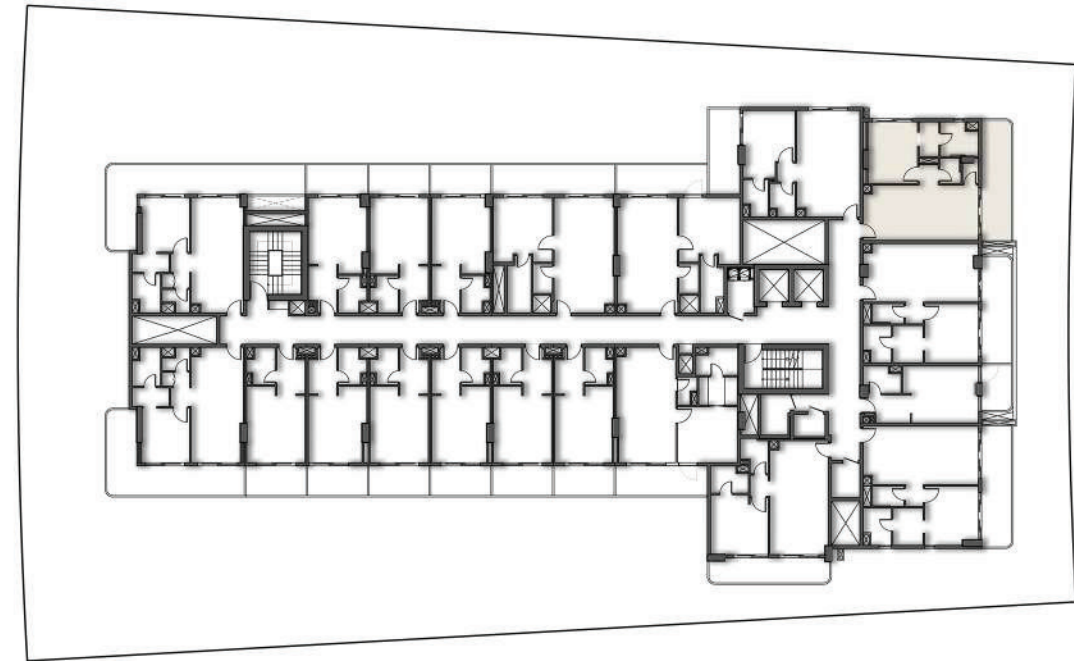

THIRD FLOOR PLAN

SUITE AREA	57.14 SQ.MT.	615.05 SQ.FT.
BALCONY AREA	15.92 SQ.MT.	171.36 SQ.FT.
TOTAL AREA	73.06 SQ.MT.	786.41 SQ.FT.

THIRD FLOOR
APARTMENT No. : 302

ONE BEDROOM-1BHK