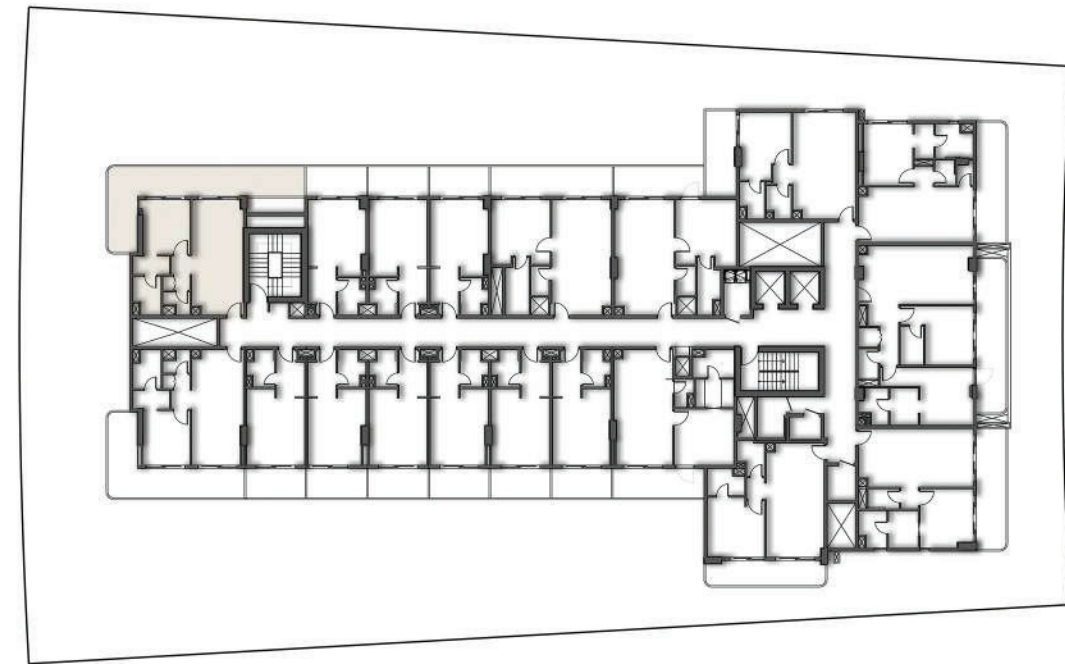

SECOND FLOOR PLAN

SUITE AREA	52.08 SQ.MT.	560.58 SQ.FT.
BALCONY AREA	32.95 SQ.MT.	354.67 SQ.FT.
TOTAL AREA	85.03 SQ.MT.	915.25 SQ.FT.

SECOND FLOOR
APARTMENT No. : 215

ONE BEDROOM-1BHK