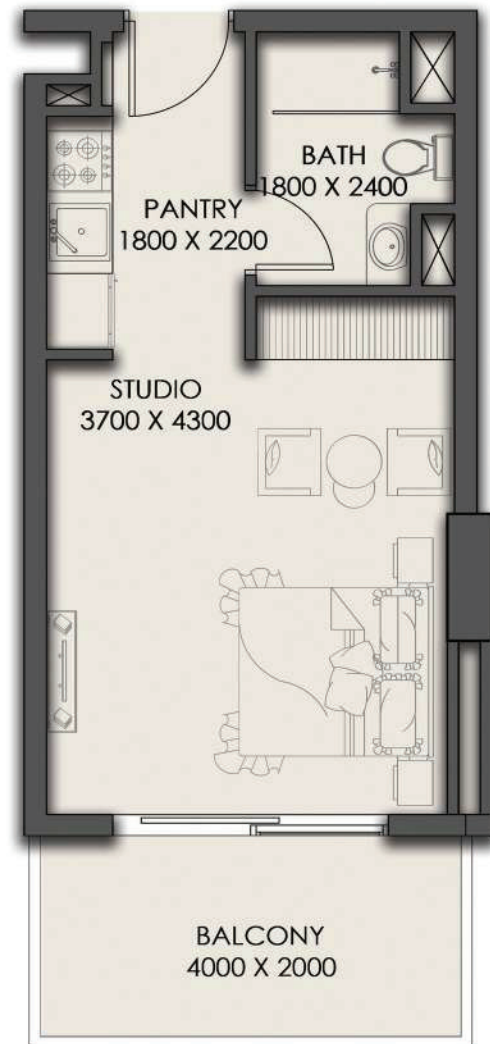

FOURTH FLOOR PLAN

SUITE AREA	28.55 SQ.MT.	307.31 SQ.FT.
BALCONY AREA	7.95 SQ.MT.	85.57 SQ.FT.
TOTAL AREA	36.5 SQ.MT.	392.88 SQ.FT.