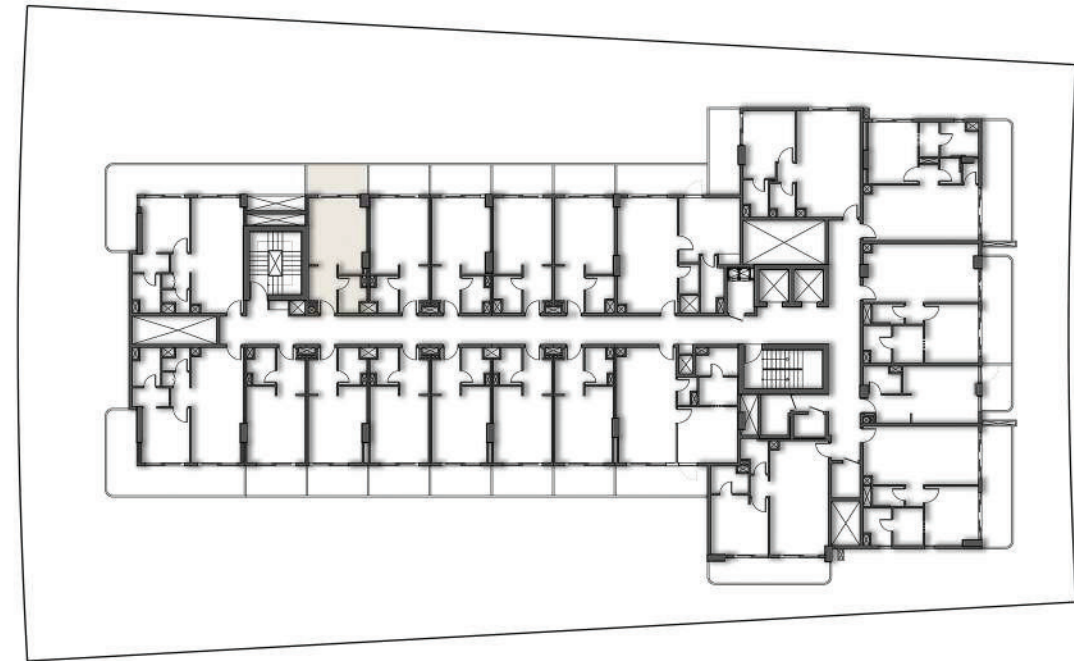

FIFTH FLOOR PLAN

SUITE AREA	28.74 SQ.MT.	309.35 SQ.FT.
BALCONY AREA	8.05 SQ.MT.	86.65 SQ.FT.
TOTAL AREA	36.79 SQ.MT.	396.00 SQ.FT.

FIFTH FLOOR

APARTMENT No. : 516

STUDIO