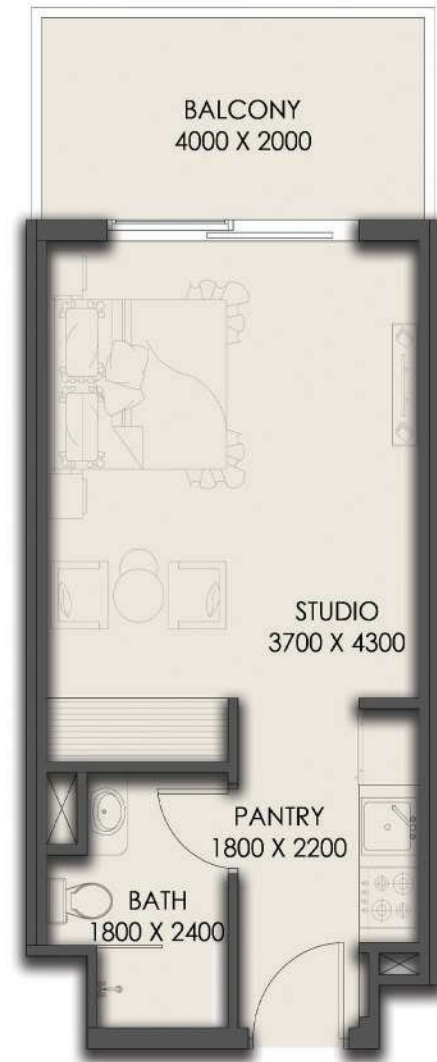

THIRD FLOOR PLAN

SUITE AREA	28.83 SQ.MT.	310.32 SQ.FT.
BALCONY AREA	7.95 SQ.MT.	85.57 SQ.FT.
TOTAL AREA	36.78 SQ.MT.	395.90 SQ.FT.

THIRD FLOOR

APARTMENT No. : 317

STUDIO