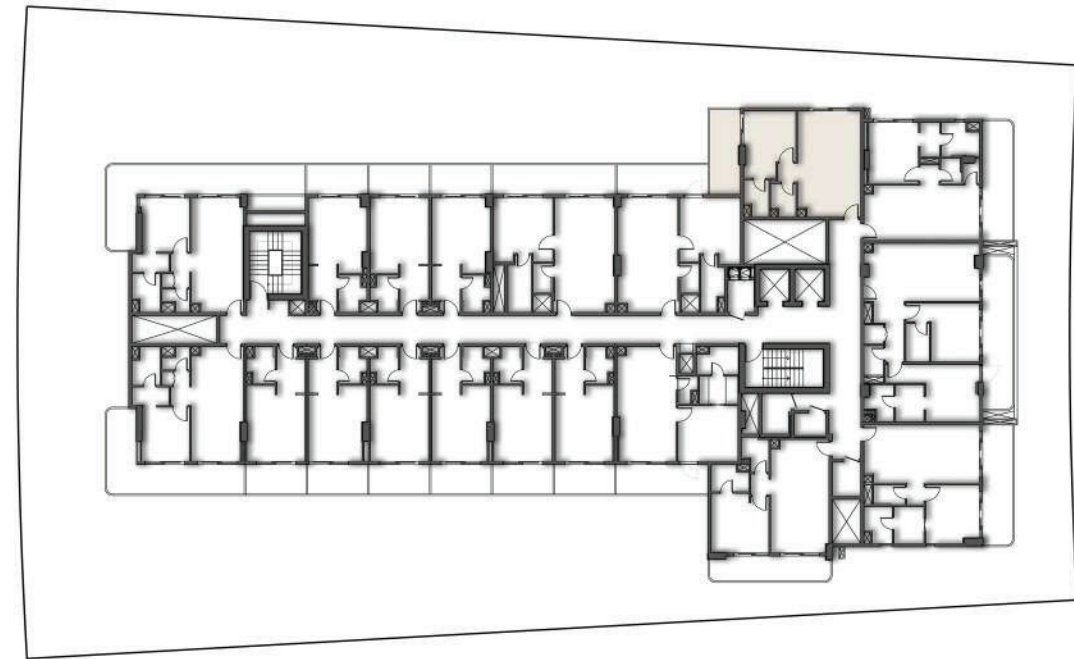

SECOND FLOOR PLAN

SUITE AREA	52.38 SQ.MT.	563.81 SQ.FT.
BALCONY AREA	11.80 SQ.MT.	127.01 SQ.FT.
TOTAL AREA	64.18 SQ.MT.	690.83 SQ.FT.

SECOND FLOOR
APARTMENT No. : 201

ONE BEDROOM-1BHK