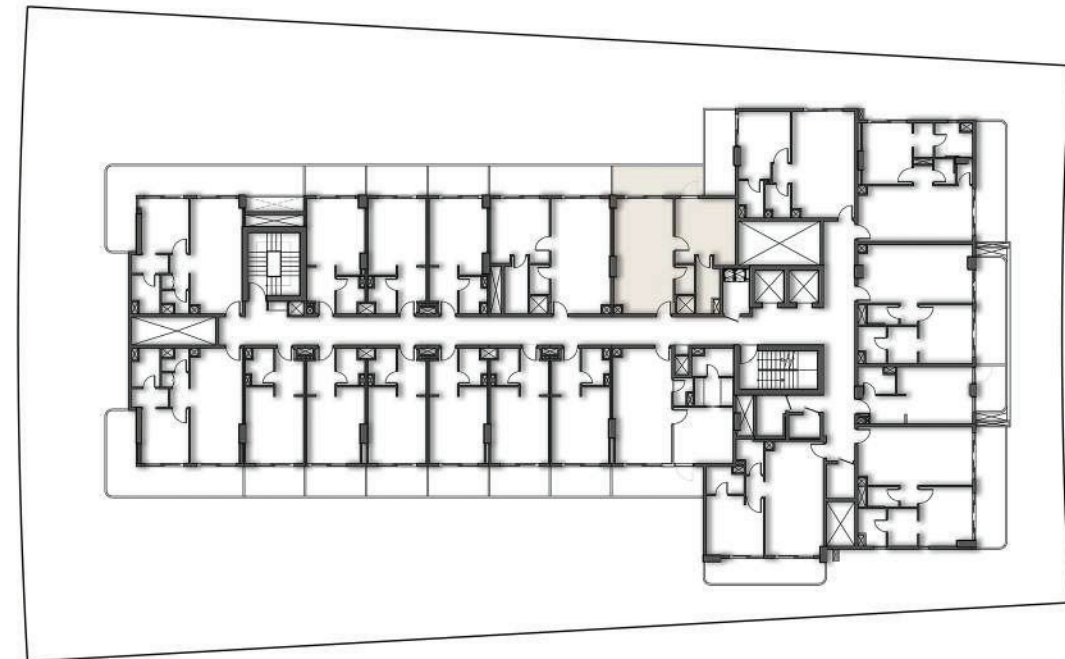

FOURTH FLOOR PLAN

SUITE AREA	54.67 SQ.MT.	588.46 SQ.FT.
BALCONY AREA	11.85 SQ.MT.	127.55 SQ.FT.
TOTAL AREA	66.52 SQ.MT.	716.01 SQ.FT.

FOURTH FLOOR
APARTMENT No. : 421

ONE BEDROOM-1BHK