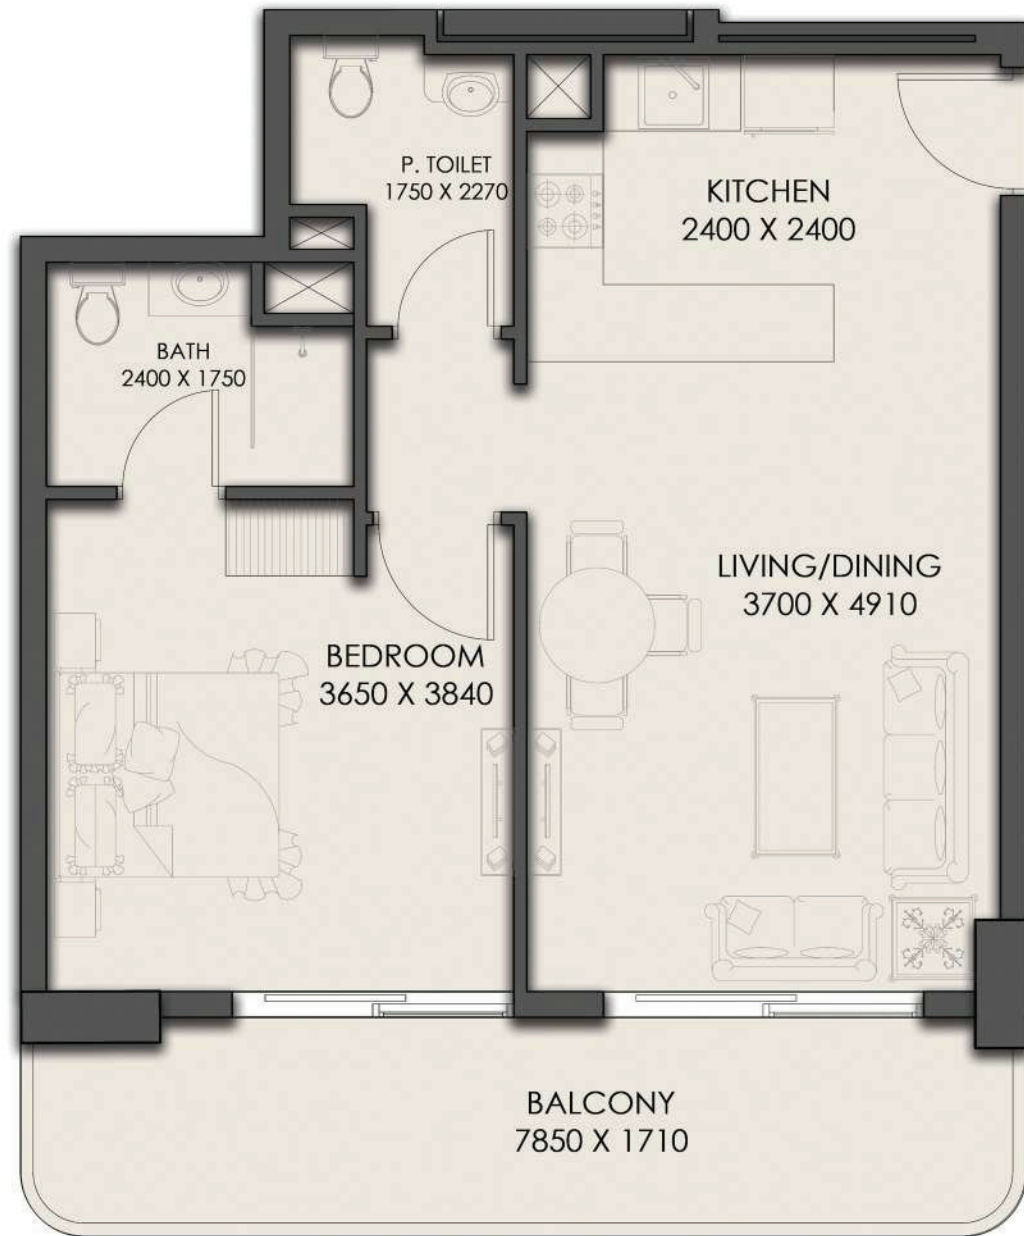

STUDIO

FOURTH FLOOR PLAN

SUITE AREA	57.13 SQ.MT.	614.94 SQ.FT.
BALCONY AREA	15.92 SQ.MT.	171.36 SQ.FT.
TOTAL AREA	73.05 SQ.MT.	786.30 SQ.FT.

FOURTH FLOOR
APARTMENT No. : 405

ONE BEDROOM-1BHK

FOURTH FLOOR PLAN