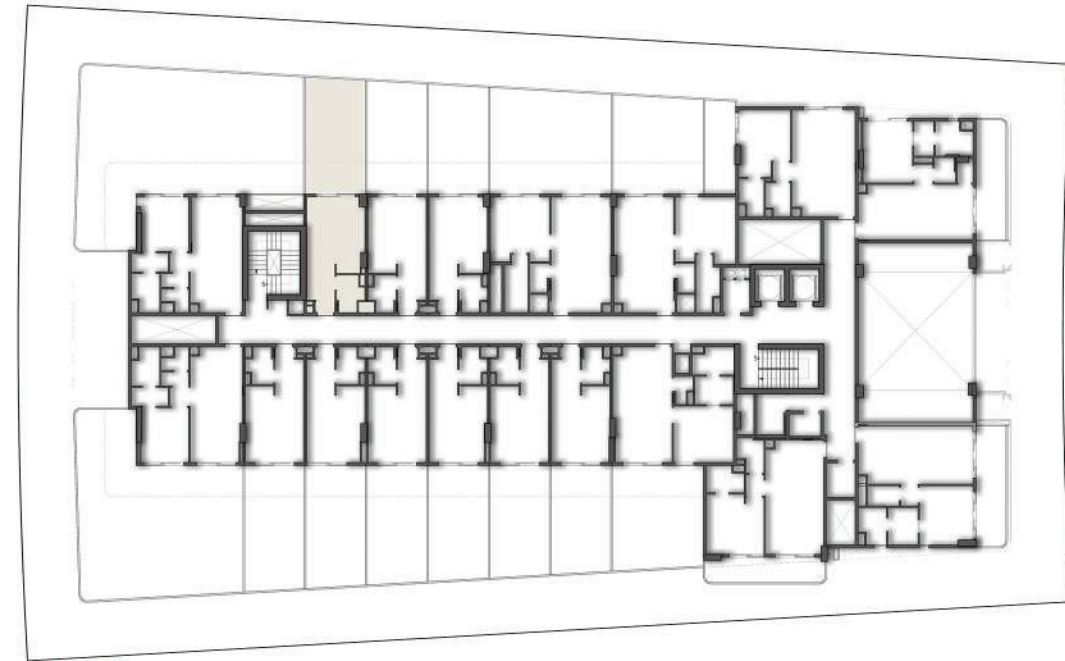

FIRST FLOOR PLAN

SUITE AREA	52.08 SQ.MT.	560.58 SQ.FT.
BALCONY AREA	129.87 SQ.MT.	1397.91 SQ.FT.
TOTAL AREA	181.95 SQ.MT.	1958.49 SQ.FT.

FIRST FLOOR

APARTMENT No. : 115

ONE BEDROOM-1BHK

FIRST FLOOR PLAN

SUITE AREA	28.74 SQ.MT.	309.35 SQ.FT.
BALCONY AREA	29.70 SQ.MT.	319.69 SQ.FT.
TOTAL AREA	58.44 SQ.MT.	629.04 SQ.FT.