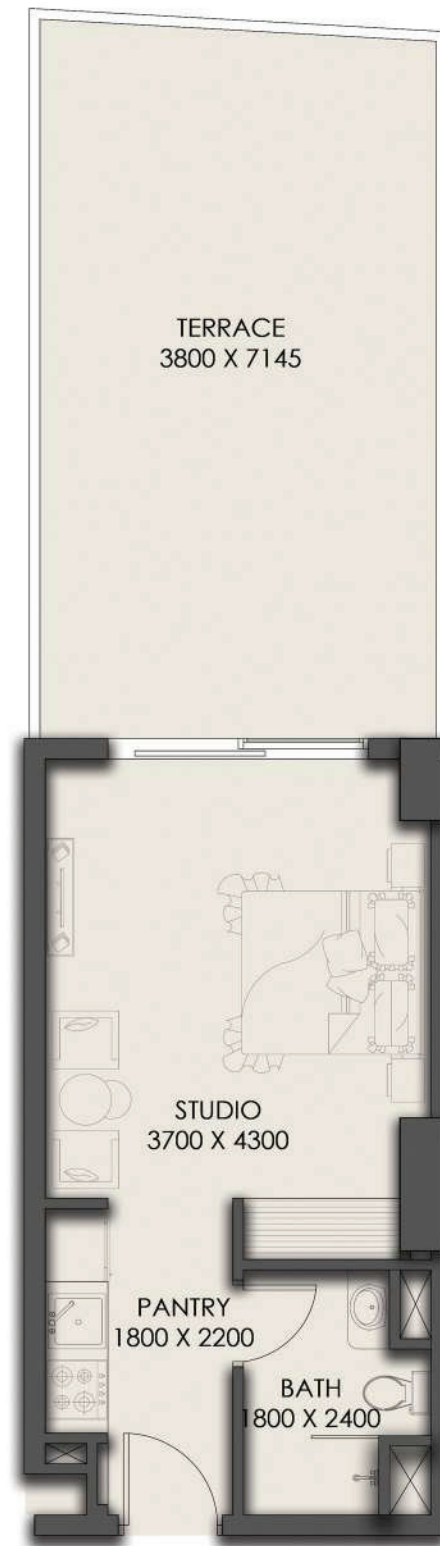

FIRST FLOOR PLAN

SUITE AREA	52.08 SQ.MT.	560.58 SQ.FT.
BALCONY AREA	129.87 SQ.MT.	1397.91 SQ.FT.
TOTAL AREA	181.95 SQ.MT.	1958.49 SQ.FT.

FIRST FLOOR

APARTMENT No. : 115

ONE BEDROOM-1BHK

FIRST FLOOR PLAN

SUITE AREA	28.74 SQ.MT.	309.35 SQ.FT.
BALCONY AREA	29.70 SQ.MT.	319.69 SQ.FT.
TOTAL AREA	58.44 SQ.MT.	629.04 SQ.FT.

FIRST FLOOR

APARTMENT No. : 116

STUDIO

FIRST FLOOR PLAN

SUITE AREA	28.83 SQ.MT.	310.32 SQ.FT.
BALCONY AREA	28.45 SQ.MT.	306.23 SQ.FT.
TOTAL AREA	57.28 SQ.MT.	616.55 SQ.FT.

FIRST FLOOR

APARTMENT No. : 117

STUDIO

FIRST FLOOR PLAN

SUITE AREA	28.05 SQ.MT.	301.93 SQ.FT.
BALCONY AREA	27.59 SQ.MT.	296.98 SQ.FT.
TOTAL AREA	55.64 SQ.MT.	598.90 SQ.FT.

FIRST FLOOR

APARTMENT No. : 118

STUDIO

FIRST FLOOR PLAN

SUITE AREA	55.28 SQ.MT.	595.03 SQ.FT.
BALCONY AREA	52.89 SQ.MT.	569.30 SQ.FT.
TOTAL AREA	108.17 SQ.MT.	1164.33 SQ.FT.