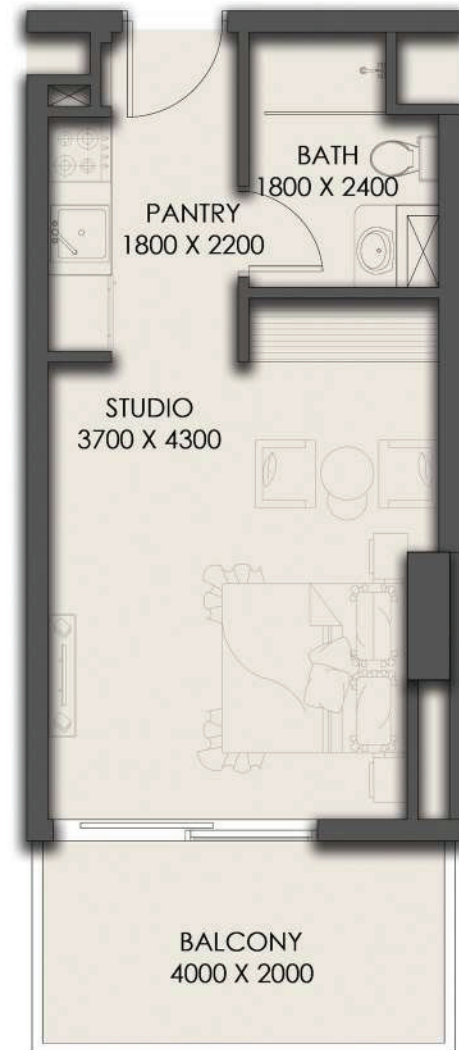

FOURD FLOOR PLAN

SUITE AREA	28.00 SQ.MT.	301.39 SQ.FT.
BALCONY AREA	7.95 SQ.MT.	85.57 SQ.FT.
TOTAL AREA	35.95 SQ.MT.	386.96 SQ.FT.

FOURD FLOOR

APARTMENT No. : 412

STUDIO