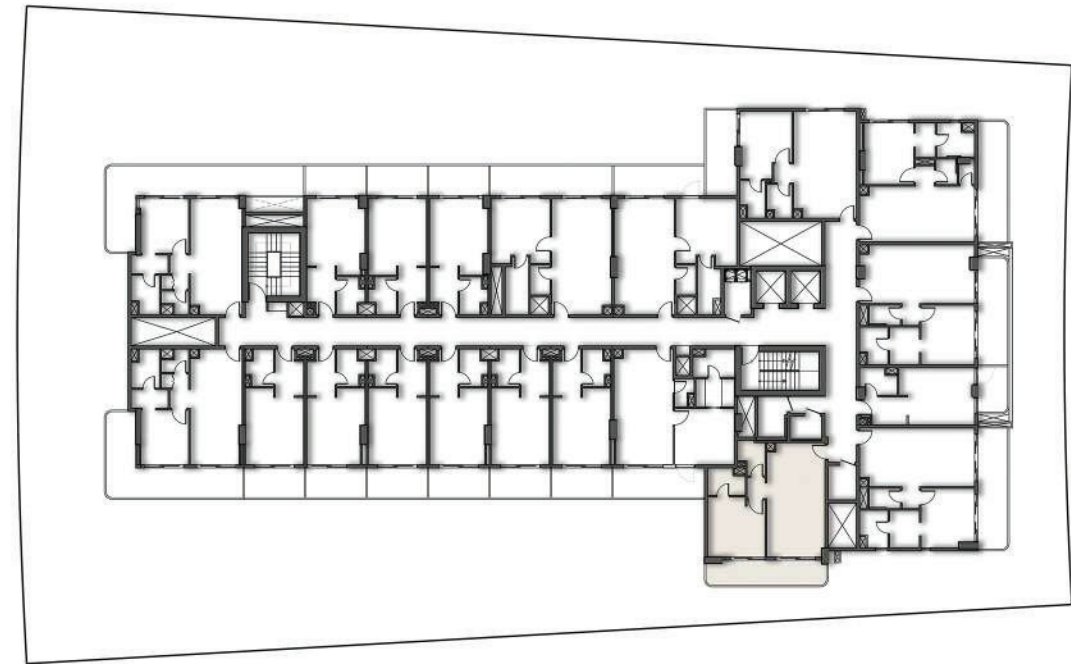

THIRD FLOOR

APARTMENT No. : 304

STUDIO

THIRD FLOOR PLAN

SUITE AREA	57.13 SQ.MT.	614.94 SQ.FT.
BALCONY AREA	15.92 SQ.MT.	171.36 SQ.FT.
TOTAL AREA	73.05 SQ.MT.	786.30 SQ.FT.

THIRD FLOOR

ONE BEDROOM-1BHK

APARTMENT No. : 305