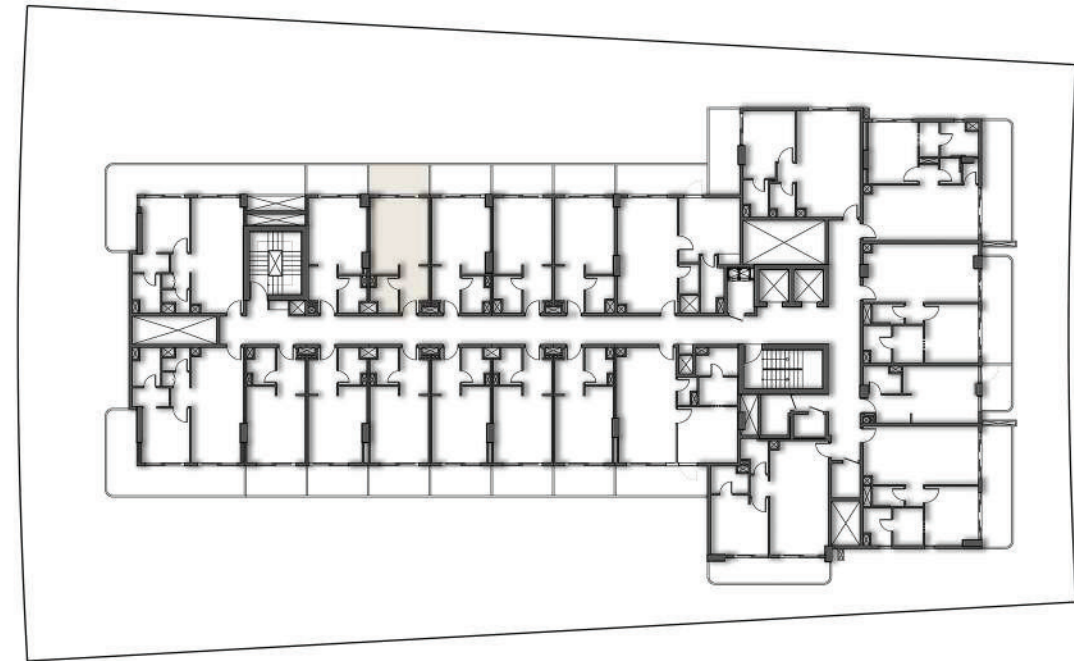

FIFTH FLOOR PLAN

SUITE AREA	28.83 SQ.MT.	310.32 SQ.FT.
BALCONY AREA	7.95 SQ.MT.	85.57 SQ.FT.
TOTAL AREA	36.78 SQ.MT.	395.90 SQ.FT.

FIFTH FLOOR

APARTMENT No. : 517

STUDIO