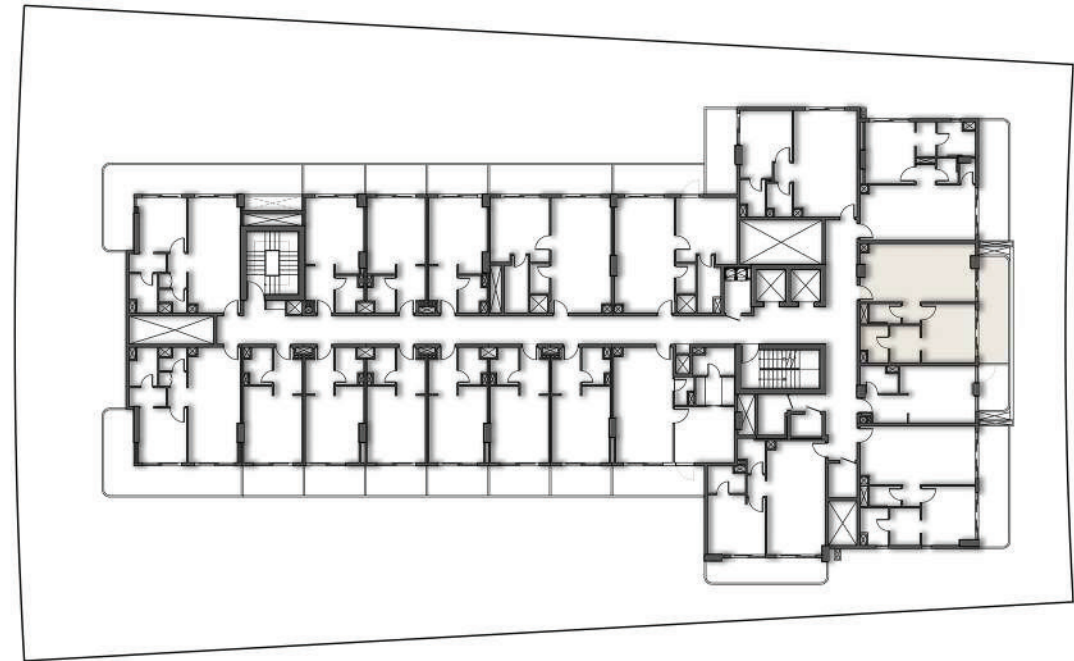

FOURTH FLOOR PLAN

SUITE AREA	57.01 SQ.MT.	613.65 SQ.FT.
BALCONY AREA	14.19 SQ.MT.	152.74 SQ.FT.
TOTAL AREA	71.20 SQ.MT.	766.39 SQ.FT.

FOURTH FLOOR

APARTMENT No. : 403

ONE BEDROOM-1BHK