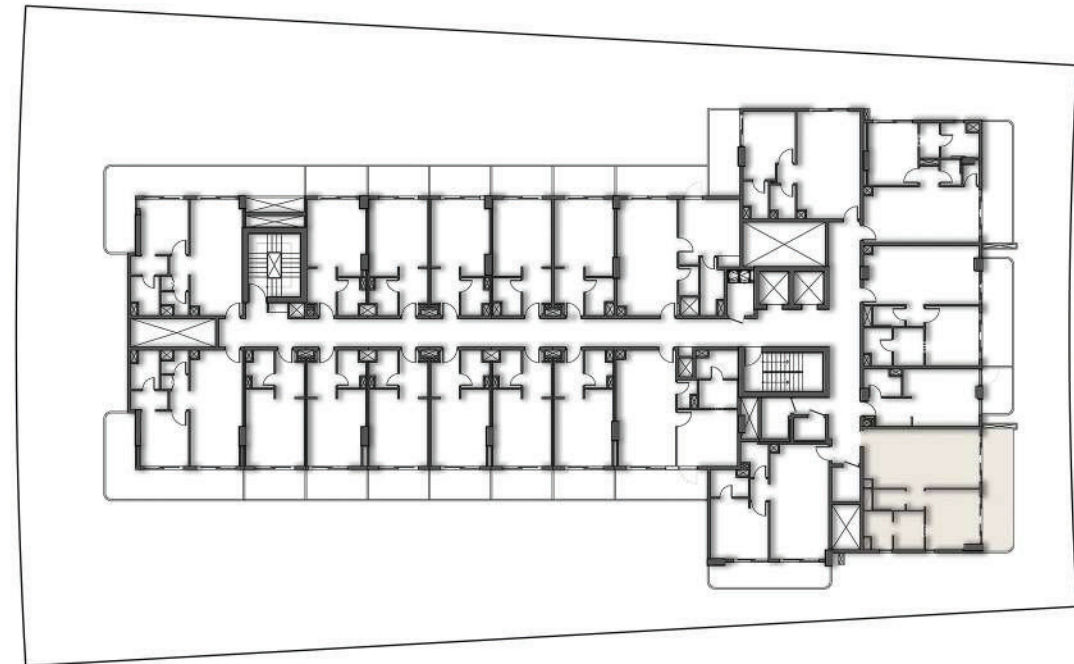

ONE BEDROOM-1BHK

FIFTH FLOOR PLAN

SUITE AREA	28.03 SQ.MT.	301.71 SQ.FT.
BALCONY AREA	6.02 SQ.MT.	64.80 SQ.FT.
TOTAL AREA	34.05 SQ.MT.	366.51 SQ.FT.

FIFTH FLOOR

APARTMENT No. : 504

STUDIO

FIFTH FLOOR PLAN

SUITE AREA	57.13 SQ.MT.	614.94 SQ.FT.
BALCONY AREA	15.92 SQ.MT.	171.36 SQ.FT.
TOTAL AREA	73.05 SQ.MT.	786.30 SQ.FT.