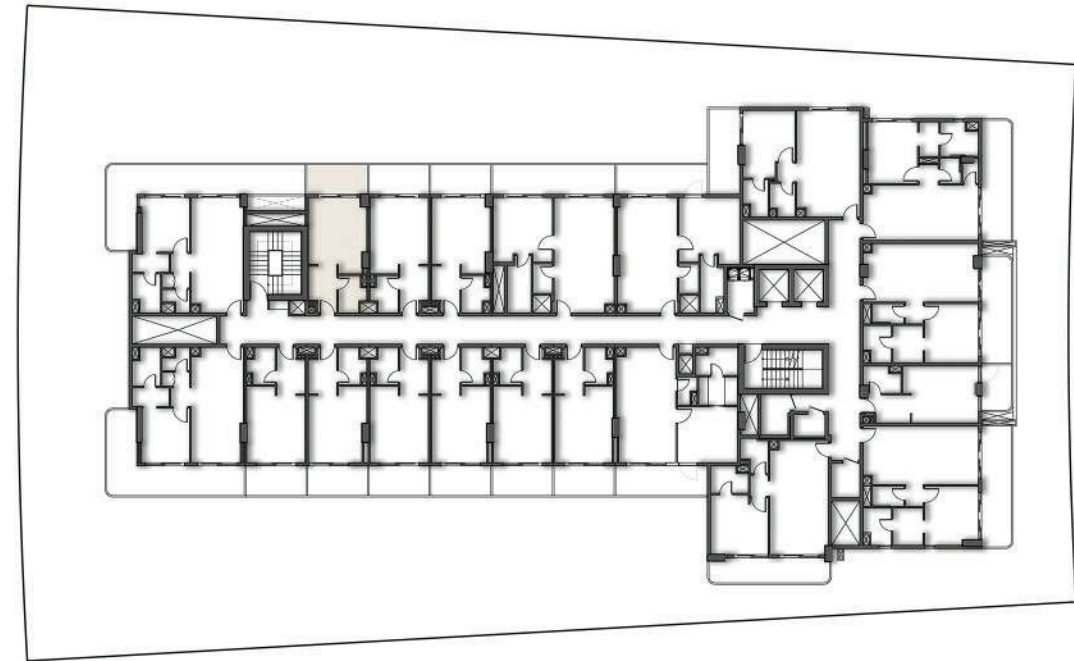

THIRD FLOOR PLAN

SUITE AREA	52.08 SQ.MT.	560.58 SQ.FT.
BALCONY AREA	32.95 SQ.MT.	354.67 SQ.FT.
TOTAL AREA	85.03 SQ.MT.	915.25 SQ.FT.

THIRD FLOOR

APARTMENT No. : 315

ONE BEDROOM-1BHK

THIRD FLOOR PLAN

SUITE AREA	28.74 SQ.MT.	309.35 SQ.FT.
BALCONY AREA	8.05 SQ.MT.	86.65 SQ.FT.
TOTAL AREA	36.79 SQ.MT.	396.00 SQ.FT.