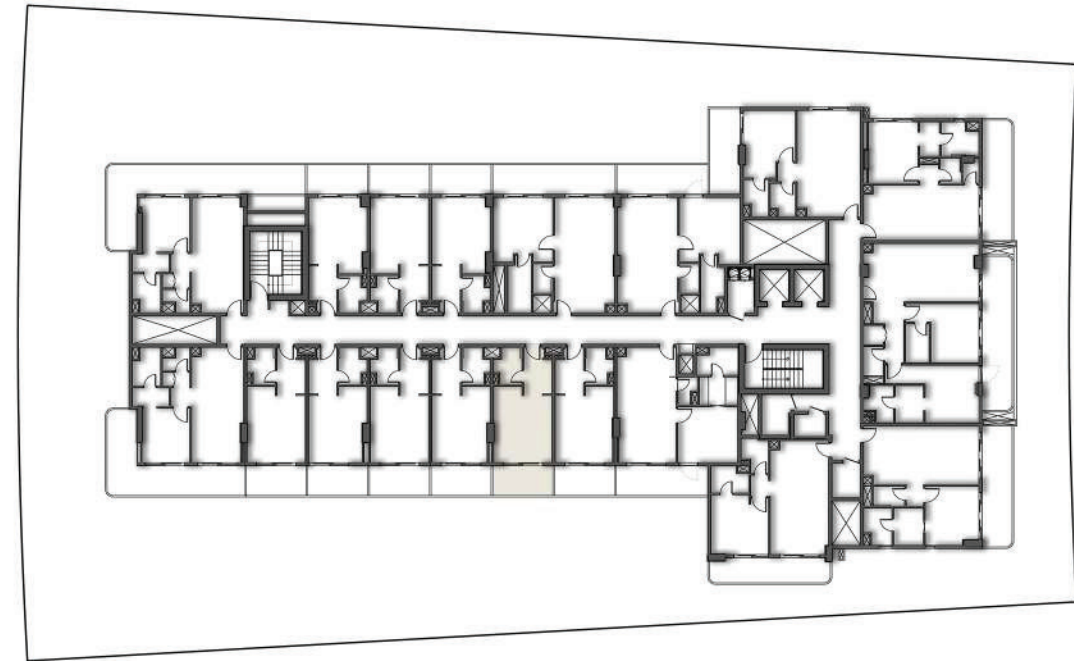

SUITE AREA	56.94 SQ.MT.	612.90 SQ.FT.
BALCONY AREA	12.05 SQ.MT.	129.70 SQ.FT.
TOTAL AREA	68.99 SQ.MT.	742.60 SQ.FT.

SECOND FLOOR
APARTMENT No. : 207

ONE BEDROOM-1BHK

SECOND FLOOR PLAN

SUITE AREA	28.55 SQ.MT.	307.31 SQ.FT.
BALCONY AREA	7.95 SQ.MT.	85.57 SQ.FT.
TOTAL AREA	36.5 SQ.MT.	392.88 SQ.FT.