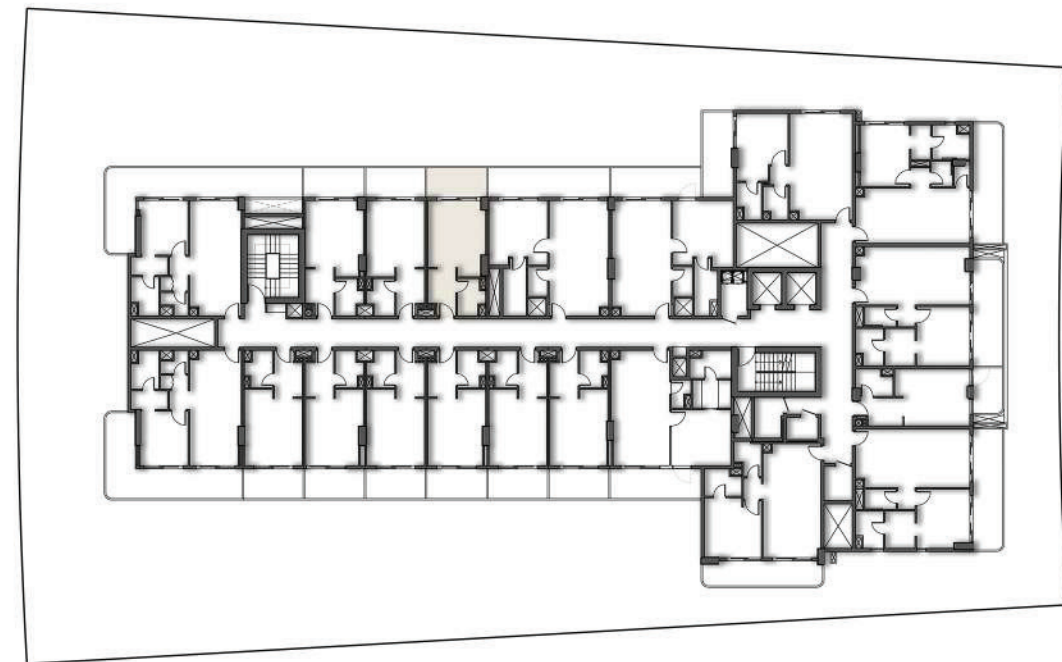

FOURTH FLOOR PLAN

SUITE AREA	28.05 SQ.MT.	301.93 SQ.FT.
BALCONY AREA	7.95 SQ.MT.	85.57 SQ.FT.
TOTAL AREA	36.00 SQ.MT.	387.50 SQ.FT.

FOURTH FLOOR

APARTMENT No. : 418

STUDIO