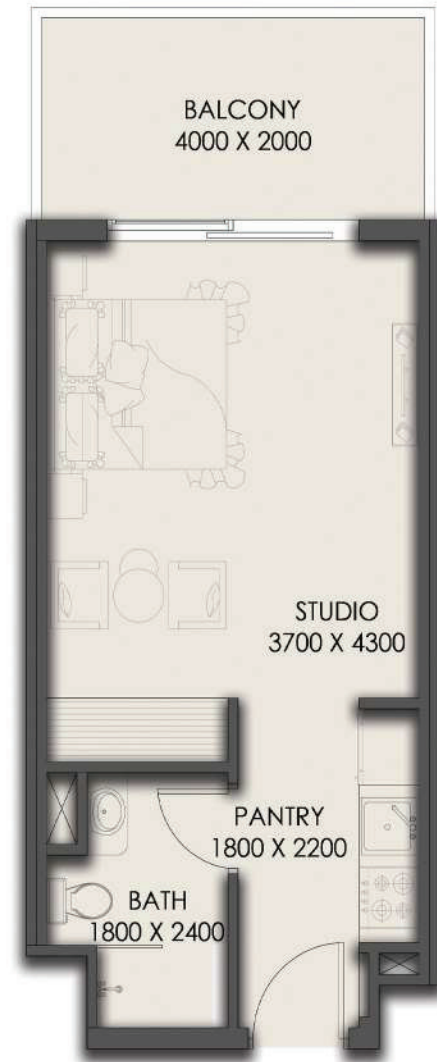

FIFTH FLOOR PLAN

SUITE AREA	28.83 SQ.MT.	310.32 SQ.FT.
BALCONY AREA	7.95 SQ.MT.	85.57 SQ.FT.
TOTAL AREA	36.78 SQ.MT.	395.90 SQ.FT.

FIFTH FLOOR

APARTMENT No. : 517

STUDIO