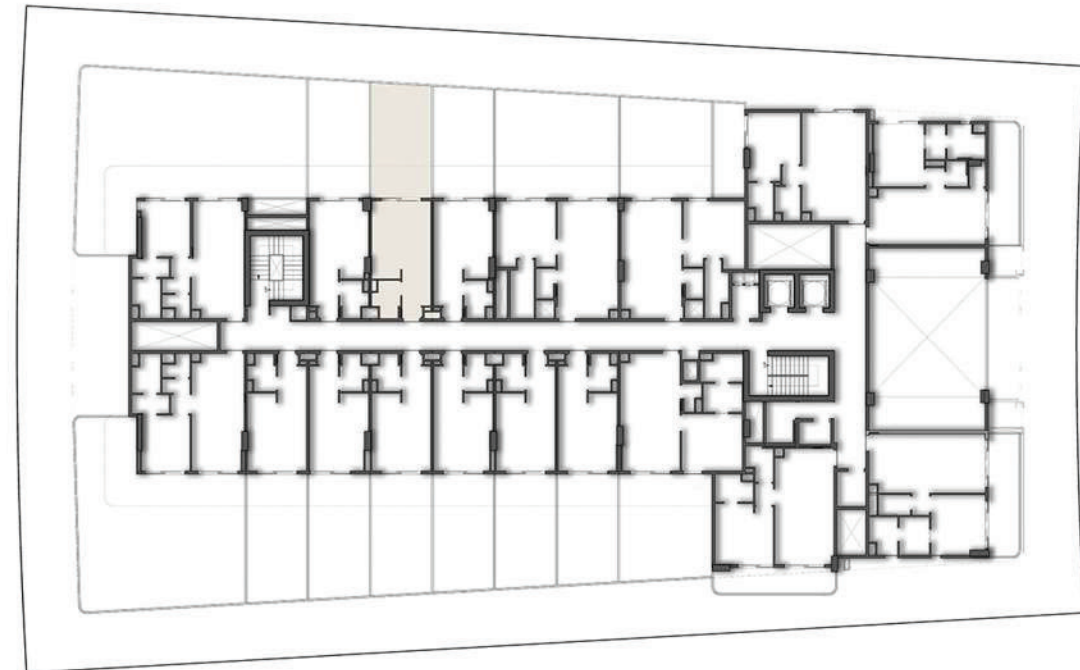

FIRST FLOOR PLAN

SUITE AREA	28.83 SQ.MT.	310.32 SQ.FT.
BALCONY AREA	28.45 SQ.MT.	306.23 SQ.FT.
TOTAL AREA	57.28 SQ.MT.	616.55 SQ.FT.

FIRST FLOOR

APARTMENT No. : 117

STUDIO