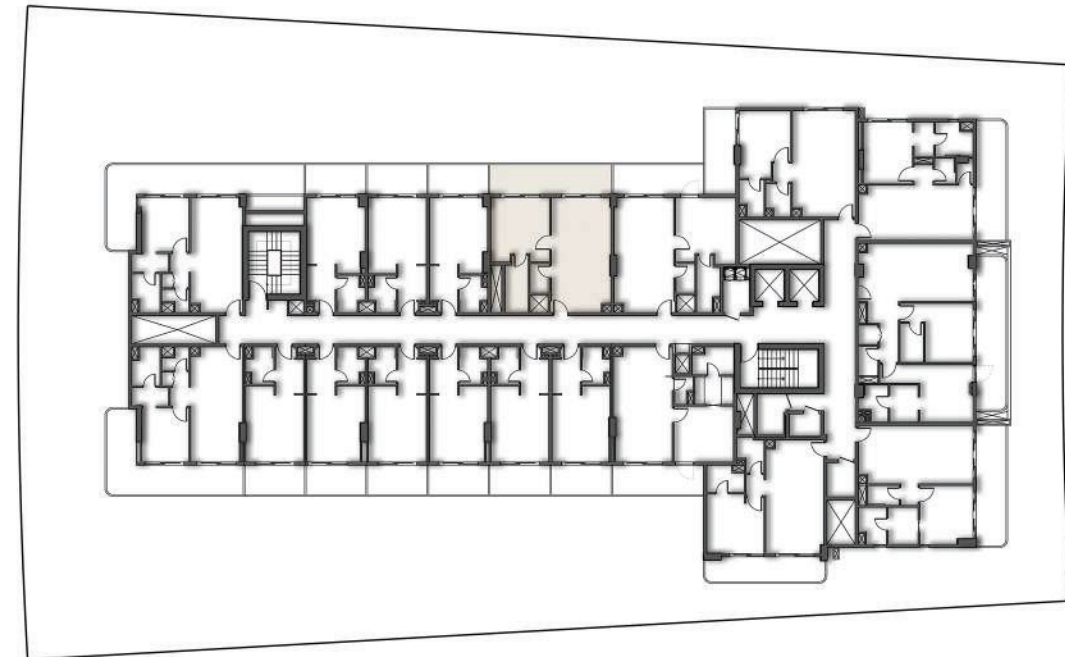

SECOND FLOOR

APARTMENT No. : 217

STUDIO

SECOND FLOOR PLAN

SUITE AREA	28.05 SQ.MT.	301.93 SQ.FT.
BALCONY AREA	7.95 SQ.MT.	85.57 SQ.FT.
TOTAL AREA	36.00 SQ.MT.	387.50 SQ.FT.

SECOND FLOOR

APARTMENT No. : 218

STUDIO