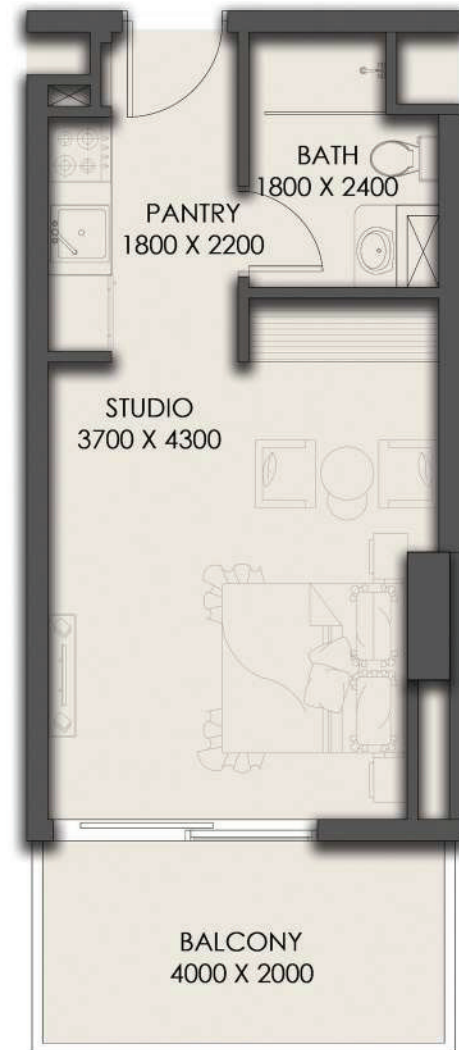

FIFTH FLOOR PLAN

SUITE AREA	28.91 SQ.MT.	311.18 SQ.FT.
BALCONY AREA	7.95 SQ.MT.	85.57 SQ.FT.
TOTAL AREA	36.86 SQ.MT.	396.76 SQ.FT.

FIFTH FLOOR

APARTMENT No. : 511

STUDIO

FIFTH FLOOR PLAN

SUITE AREA	28.00 SQ.MT.	301.39 SQ.FT.
BALCONY AREA	7.95 SQ.MT.	85.57 SQ.FT.
TOTAL AREA	35.95 SQ.MT.	386.96 SQ.FT.