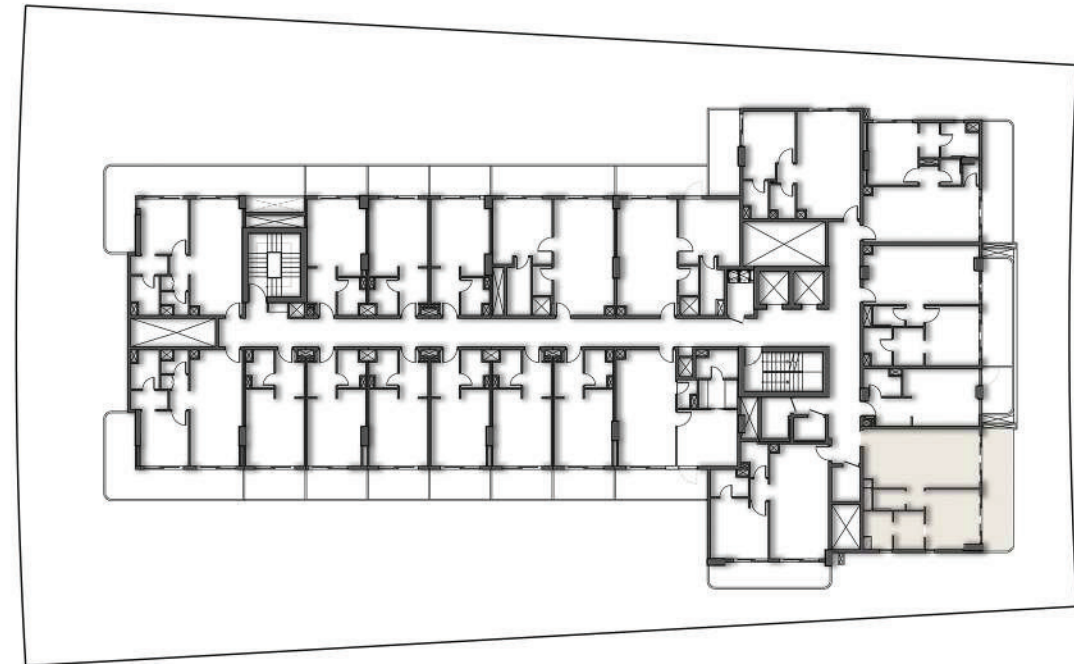

THIRD FLOOR PLAN

SUITE AREA	57.13 SQ.MT.	614.94 SQ.FT.
BALCONY AREA	15.92 SQ.MT.	171.36 SQ.FT.
TOTAL AREA	73.05 SQ.MT.	786.30 SQ.FT.

THIRD FLOOR

ONE BEDROOM-1BHK

APARTMENT No. : 305