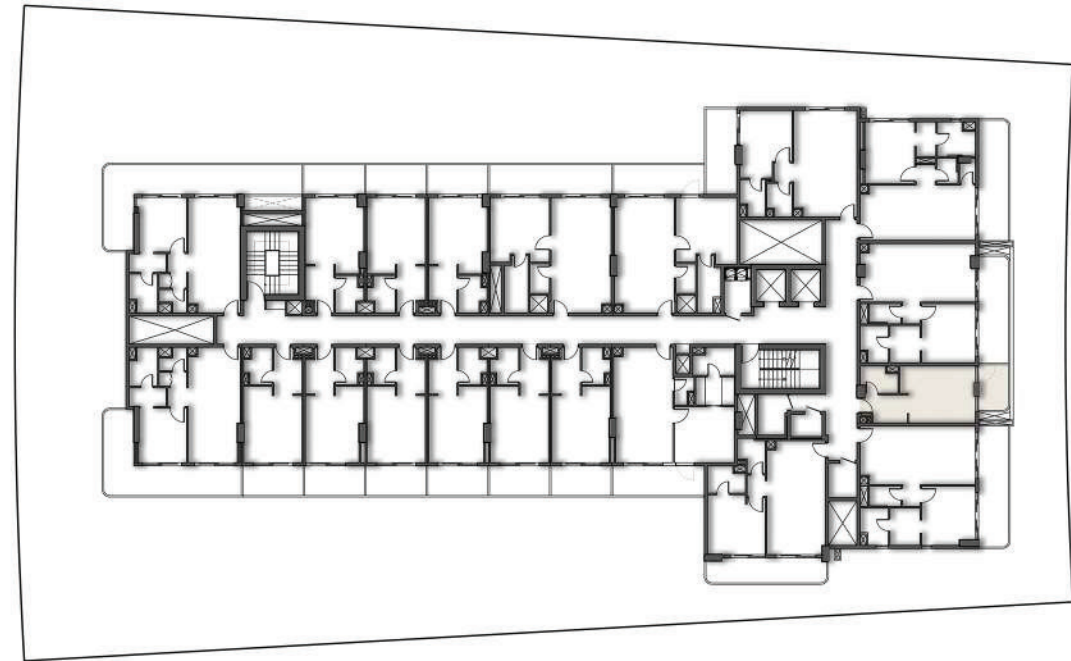

SUITE AREA	57.01 SQ.MT.	613.65 SQ.FT.
BALCONY AREA	14.19 SQ.MT.	152.74 SQ.FT.
TOTAL AREA	71.20 SQ.MT.	766.39 SQ.FT.

THIRD FLOOR

ONE BEDROOM-1BHK

APARTMENT No. : 303

THIRD FLOOR PLAN

SUITE AREA	28.03 SQ.MT.	301.71 SQ.FT.
BALCONY AREA	6.02 SQ.MT.	64.80 SQ.FT.
TOTAL AREA	34.05 SQ.MT.	366.51 SQ.FT.