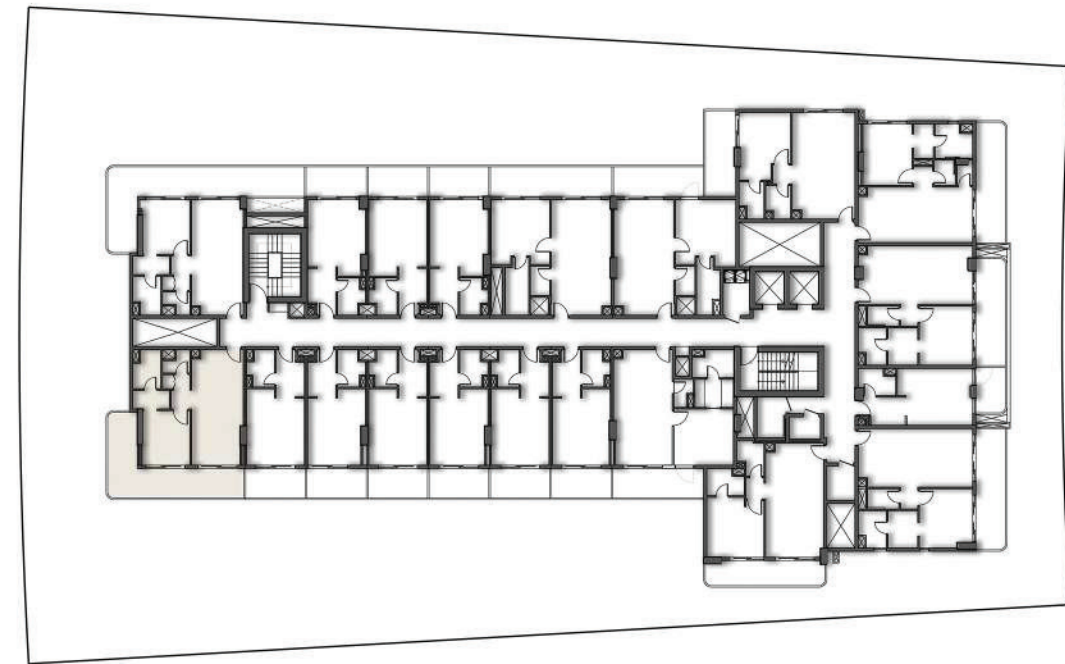

THIRD FLOOR PLAN

SUITE AREA	51.60 SQ.MT.	555.42 SQ.FT.
BALCONY AREA	25.35 SQ.MT.	272.86 SQ.FT.
TOTAL AREA	76.95 SQ.MT.	828.28 SQ.FT.

THIRD FLOOR

ONE BEDROOM-1BHK

APARTMENT No. : 314