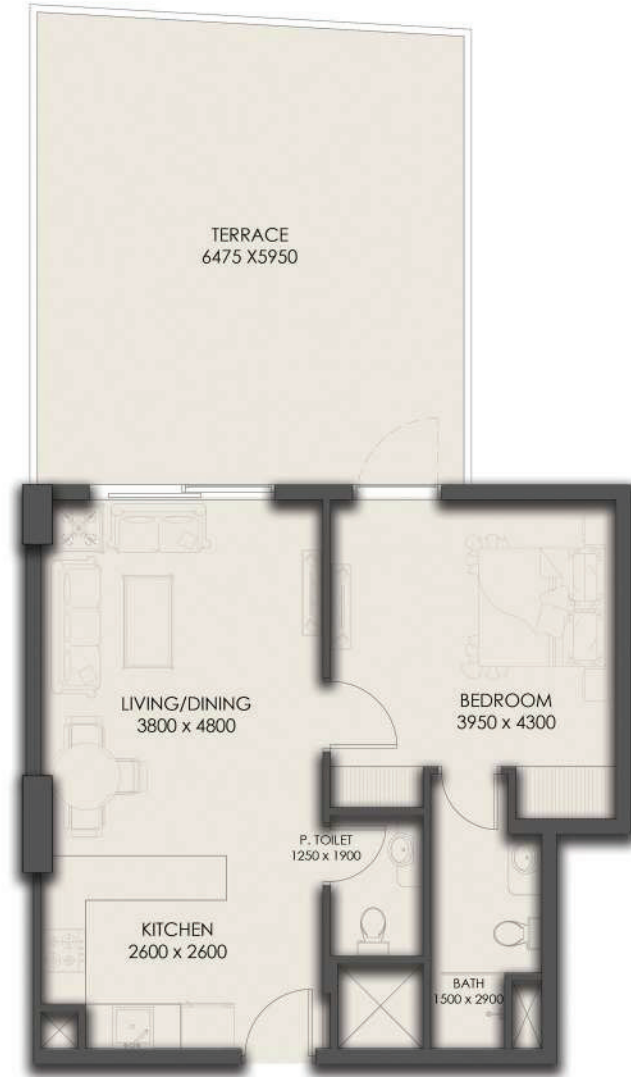

FIRST FLOOR PLAN

SUITE AREA	28.05 SQ.MT.	301.93 SQ.FT.
BALCONY AREA	27.59 SQ.MT.	296.98 SQ.FT.
TOTAL AREA	55.64 SQ.MT.	598.90 SQ.FT.

FIRST FLOOR

APARTMENT No. : 118

STUDIO

FIRST FLOOR PLAN

SUITE AREA	55.28 SQ.MT.	595.03 SQ.FT.
BALCONY AREA	52.89 SQ.MT.	569.30 SQ.FT.
TOTAL AREA	108.17 SQ.MT.	1164.33 SQ.FT.

FIRST FLOOR

ONE BEDROOM-1BHK

APARTMENT No. : 119

FIRST FLOOR PLAN

SUITE AREA	54.67 SQ.MT.	588.46 SQ.FT.
BALCONY AREA	37.05 SQ.MT.	398.80 SQ.FT.
TOTAL AREA	91.72 SQ.MT.	987.26 SQ.FT.

FIRST FLOOR

ONE BEDROOM-1BHK