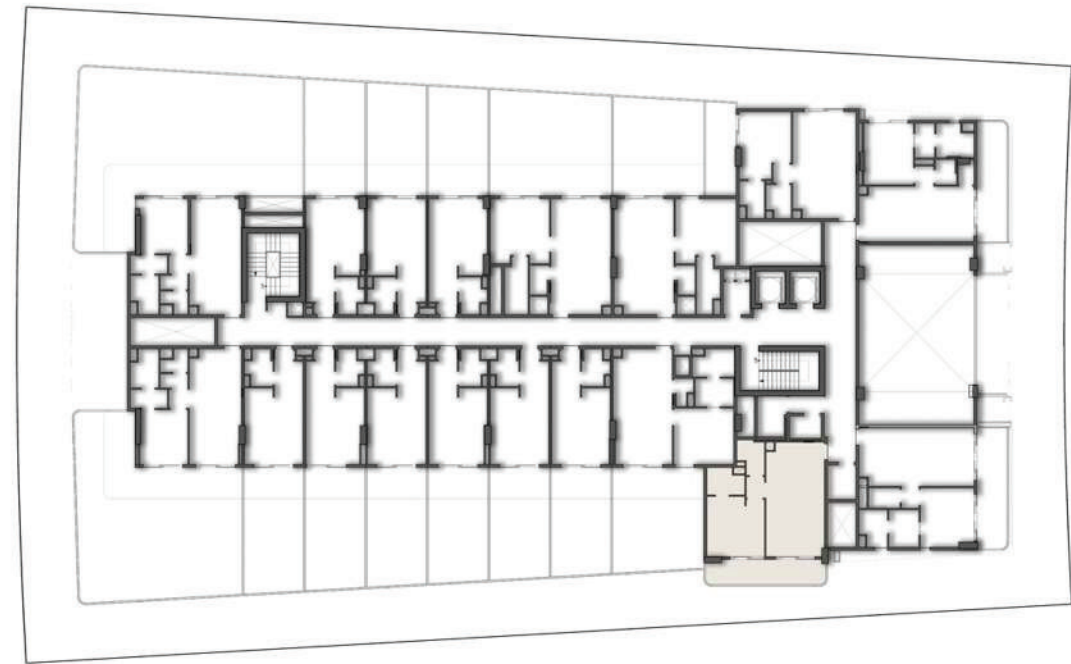

FIRST FLOOR PLAN

SUITE AREA	57.13 SQ.MT.	614.94 SQ.FT.
BALCONY AREA	15.92 SQ.MT.	171.36 SQ.FT.
TOTAL AREA	73.05 SQ.MT.	786.30 SQ.FT.

FIRST FLOOR

ONE BEDROOM-1BHK

APARTMENT No. : 105

FIRST FLOOR PLAN

SUITE AREA	53.80 SQ.MT.	579.10 SQ.FT.
BALCONY AREA	13.32 SQ.MT.	143.38 SQ.FT.
TOTAL AREA	67.12 SQ.MT.	722.47 SQ.FT.

FIRST FLOOR

ONE BEDROOM-1BHK

APARTMENT No. : 106

FIRST FLOOR PLAN

SUITE AREA	56.94 SQ.MT.	612.90 SQ.FT.
BALCONY AREA	40.04 SQ.MT.	430.99 SQ.FT.
TOTAL AREA	96.98 SQ.MT.	1043.88 SQ.FT.

FIRST FLOOR

ONE BEDROOM-1BHK