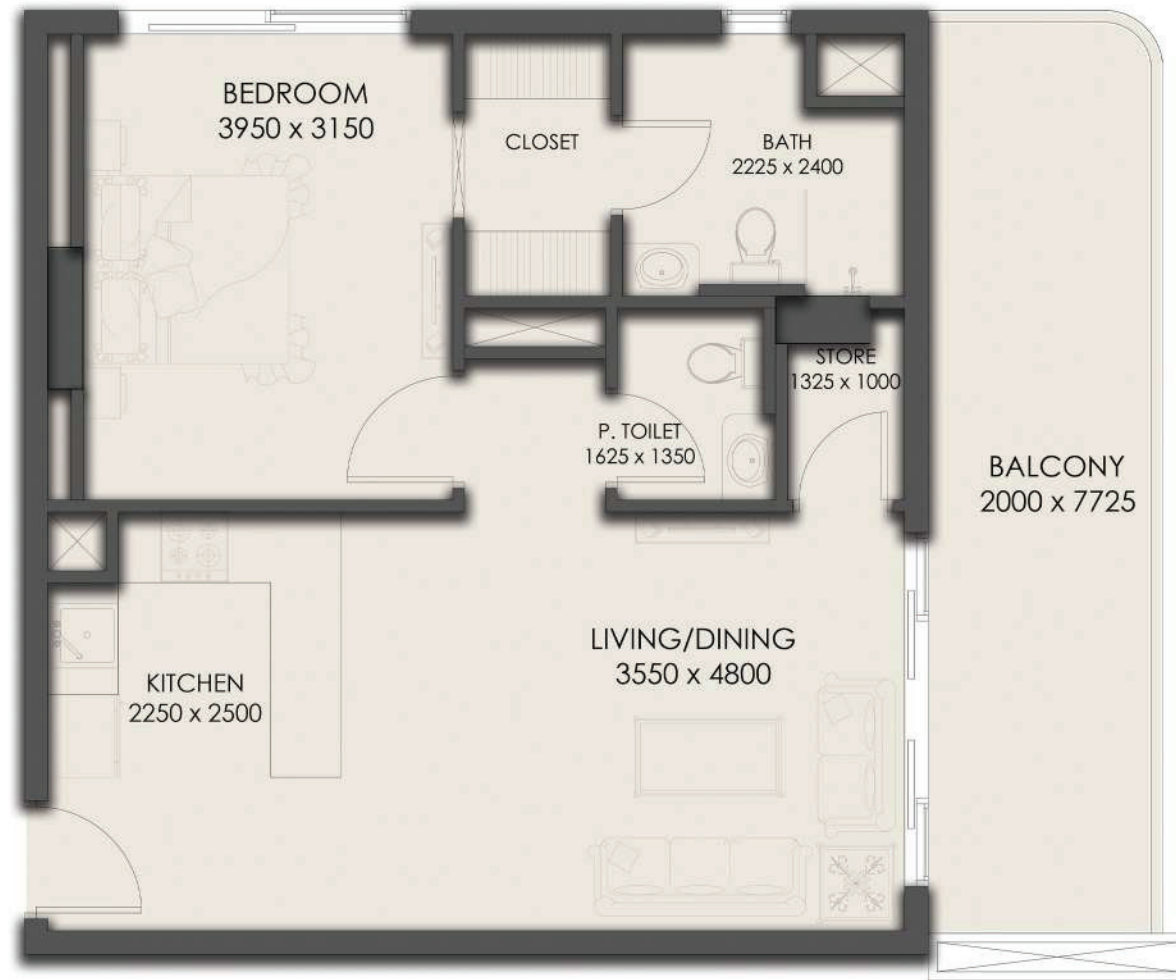

FIRST FLOOR

ONE BEDROOM-1BHK

APARTMENT No. : 119

FIRST FLOOR PLAN

SUITE AREA	54.67 SQ.MT.	588.46 SQ.FT.
BALCONY AREA	37.05 SQ.MT.	398.80 SQ.FT.
TOTAL AREA	91.72 SQ.MT.	987.26 SQ.FT.

FIRST FLOOR

ONE BEDROOM-1BHK

APARTMENT No. : 121

SECOND FLOOR PLAN

SUITE AREA	52.38 SQ.MT.	563.81 SQ.FT.
BALCONY AREA	11.80 SQ.MT.	127.01 SQ.FT.
TOTAL AREA	64.18 SQ.MT.	690.83 SQ.FT.

SECOND FLOOR
APARTMENT No. : 201

ONE BEDROOM-1BHK

SECOND FLOOR PLAN

SUITE AREA	57.14 SQ.MT.	615.05 SQ.FT.
BALCONY AREA	15.92 SQ.MT.	171.36 SQ.FT.
TOTAL AREA	73.06 SQ.MT.	786.41 SQ.FT.

SECOND FLOOR
APARTMENT No. : 202

ONE BEDROOM-1BHK

SECOND FLOOR PLAN

SUITE AREA	84.94 SQ.MT.	914.29 SQ.FT.
BALCONY AREA	20.22 SQ.MT.	217.65 SQ.FT.
TOTAL AREA	105.16 SQ.MT.	1131.93 SQ.FT.