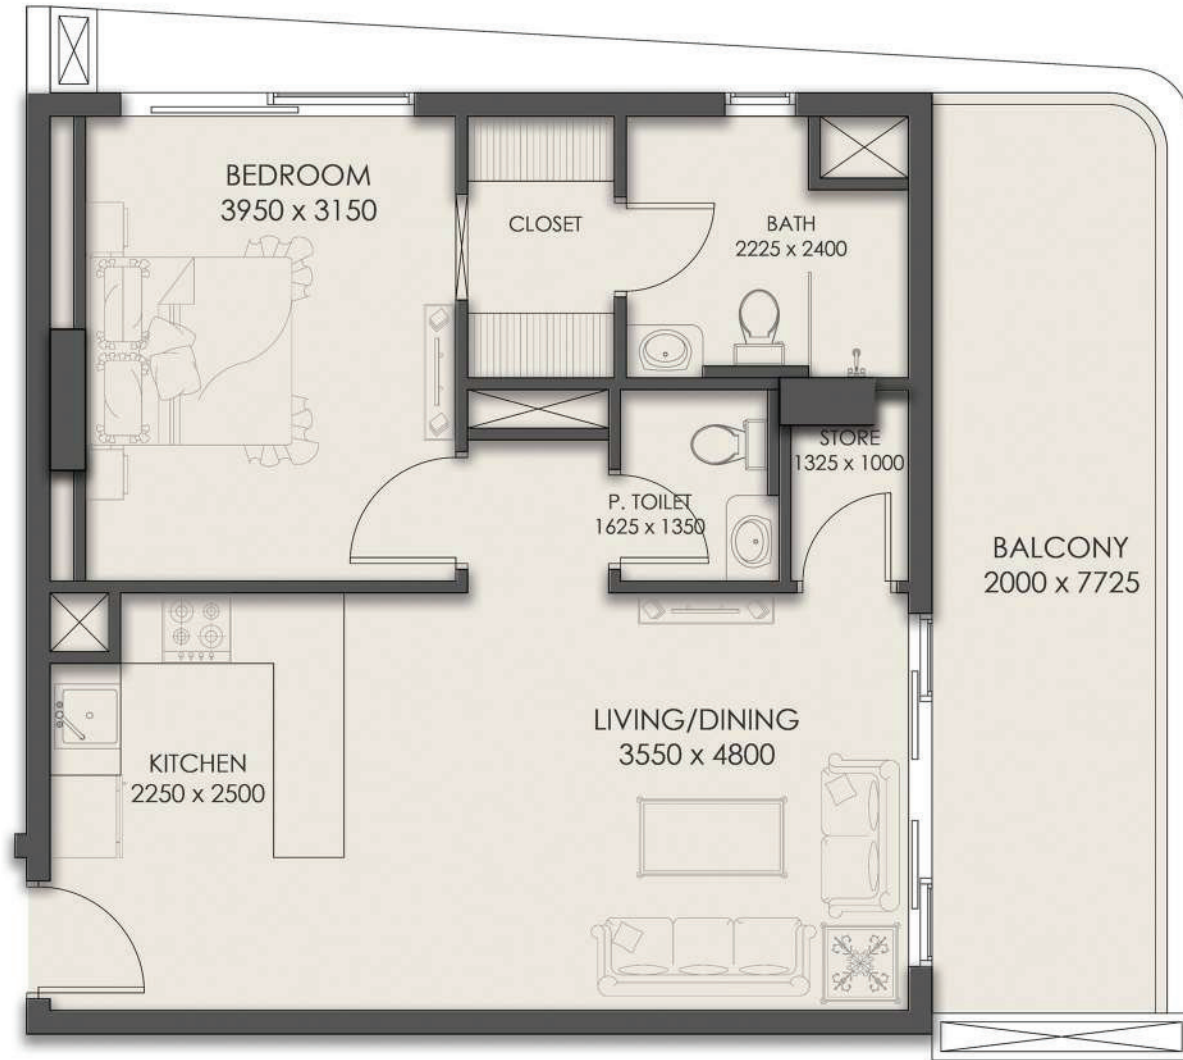

PARK RESIDENCY

FLOOR PLAN

PARK
PROPERTIES

DUBAI | RAK | AJMAN

FIRST FLOOR PLAN

SUITE AREA	52.38 SQ.MT.	563.81 SQ.FT.
BALCONY AREA	12.83 SQ.MT.	138.10 SQ.FT.
TOTAL AREA	65.21 SQ.MT.	701.91 SQ.FT.

FIRST FLOOR

ONE BEDROOM-1BHK

APARTMENT No. : 101

FIRST FLOOR PLAN

SUITE AREA	57.14 SQ.MT.	615.05 SQ.FT.
BALCONY AREA	15.92 SQ.MT.	171.36 SQ.FT.
TOTAL AREA	73.06 SQ.MT.	786.41 SQ.FT.

FIRST FLOOR

ONE BEDROOM-1BHK

APARTMENT No. : 102