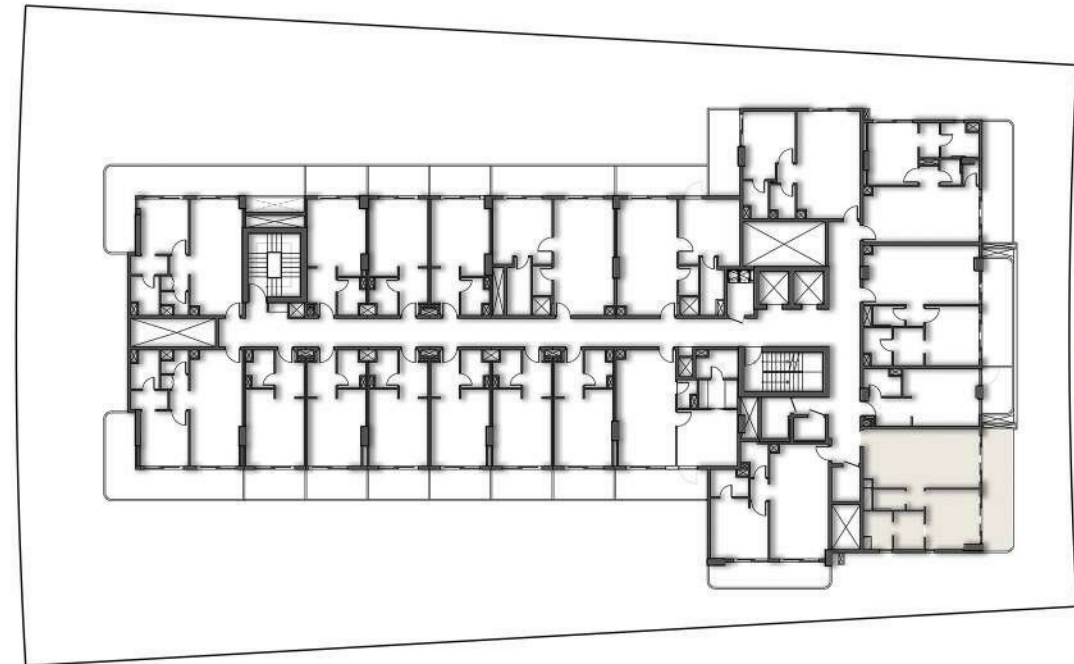

FOURTH FLOOR PLAN

SUITE AREA	57.13 SQ.MT.	614.94 SQ.FT.
BALCONY AREA	15.92 SQ.MT.	171.36 SQ.FT.
TOTAL AREA	73.05 SQ.MT.	786.30 SQ.FT.

FOURTH FLOOR
APARTMENT No. : 405

ONE BEDROOM-1BHK