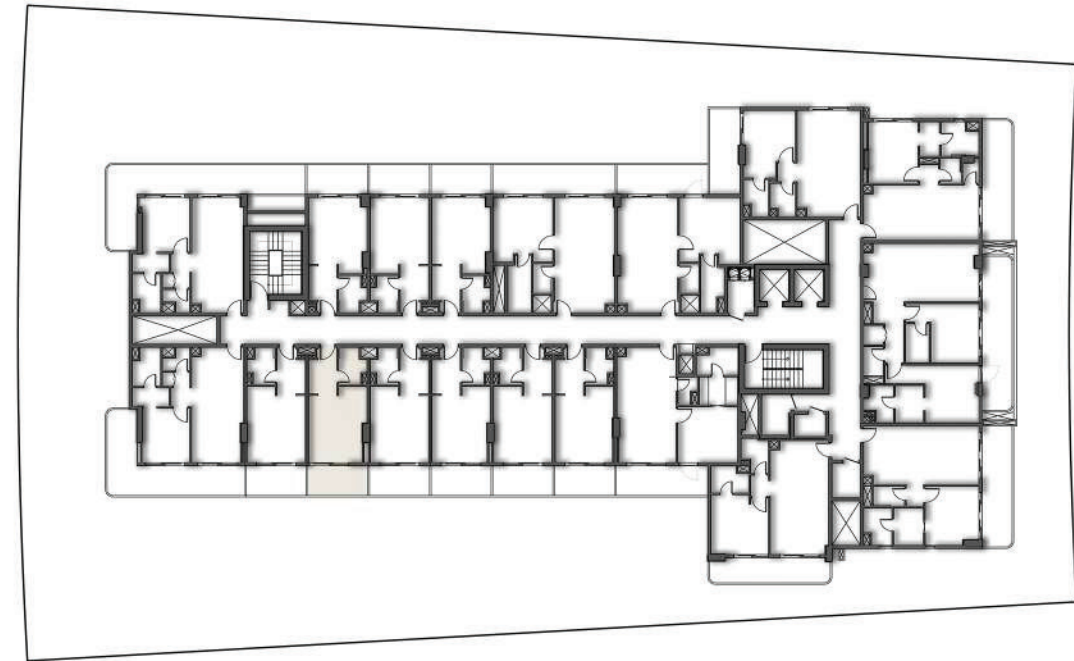

SECOND FLOOR

APARTMENT No. : 210

STUDIO

SECOND FLOOR PLAN

SUITE AREA	28.91 SQ.MT.	311.18 SQ.FT.
BALCONY AREA	7.95 SQ.MT.	85.57 SQ.FT.
TOTAL AREA	36.86 SQ.MT.	396.76 SQ.FT.

SECOND FLOOR

APARTMENT No. : 211

STUDIO