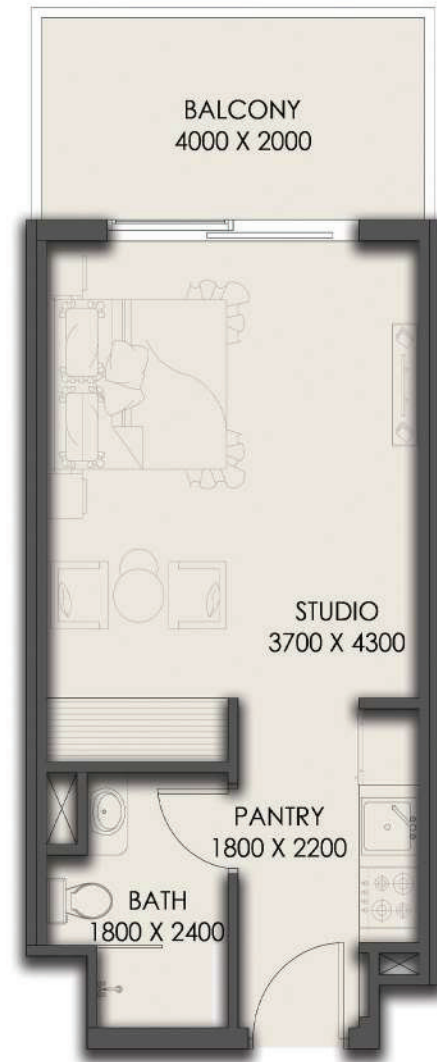

SECOND FLOOR
APARTMENT No. : 215

ONE BEDROOM-1BHK

SECOND FLOOR PLAN

SUITE AREA	28.74 SQ.MT.	309.35 SQ.FT.
BALCONY AREA	8.05 SQ.MT.	86.65 SQ.FT.
TOTAL AREA	36.79 SQ.MT.	396.00 SQ.FT.

SECOND FLOOR PLAN

SUITE AREA	28.83 SQ.MT.	310.32 SQ.FT.
BALCONY AREA	7.95 SQ.MT.	85.57 SQ.FT.
TOTAL AREA	36.78 SQ.MT.	395.90 SQ.FT.