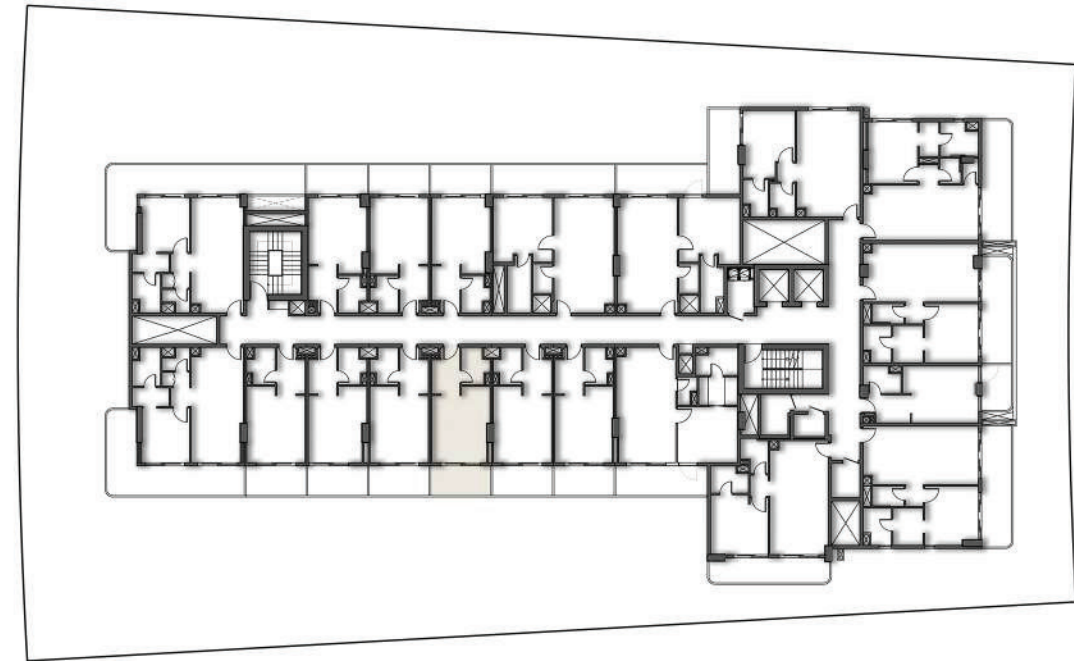

STUDIO

THIRD FLOOR PLAN

SUITE AREA	28.71 SQ.MT.	309.03 SQ.FT.
BALCONY AREA	7.95 SQ.MT.	85.57 SQ.FT.
TOTAL AREA	36.66 SQ.MT.	394.60 SQ.FT.

THIRD FLOOR

APARTMENT No. : 309

STUDIO

THIRD FLOOR PLAN

SUITE AREA	28.19 SQ.MT.	303.43 SQ.FT.
BALCONY AREA	7.95 SQ.MT.	85.57 SQ.FT.
TOTAL AREA	36.14 SQ.MT.	389.01 SQ.FT.