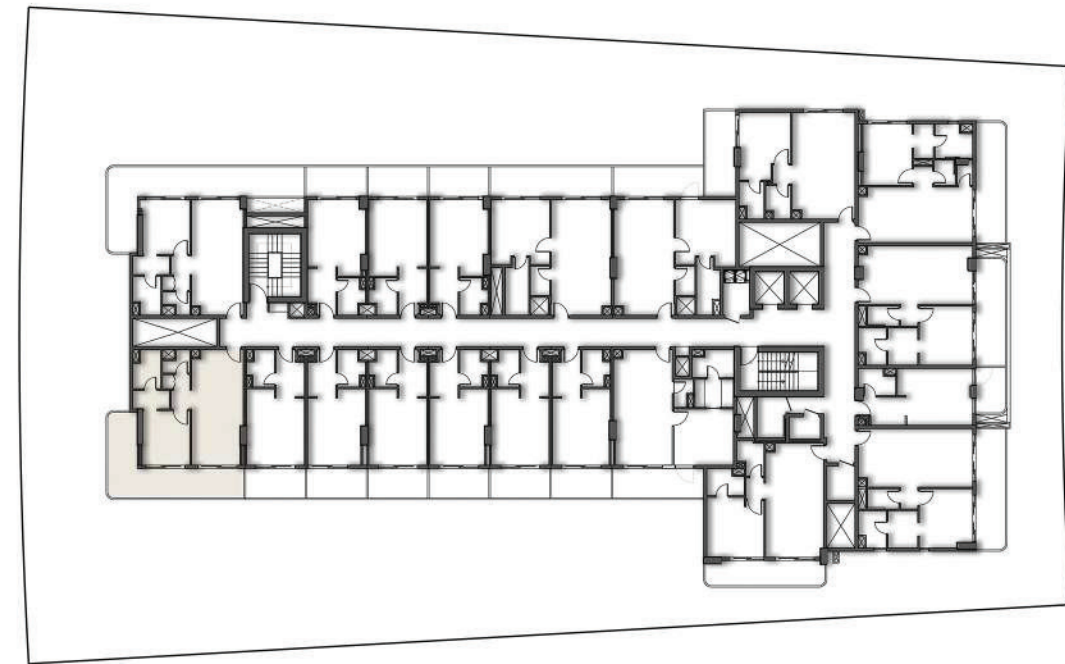

FOURTH FLOOR PLAN

SUITE AREA	51.60 SQ.MT.	555.42 SQ.FT.
BALCONY AREA	25.35 SQ.MT.	272.86 SQ.FT.
TOTAL AREA	76.95 SQ.MT.	828.28 SQ.FT.

FOURTH FLOOR

ONE BEDROOM-1BHK

APARTMENT No. : 414