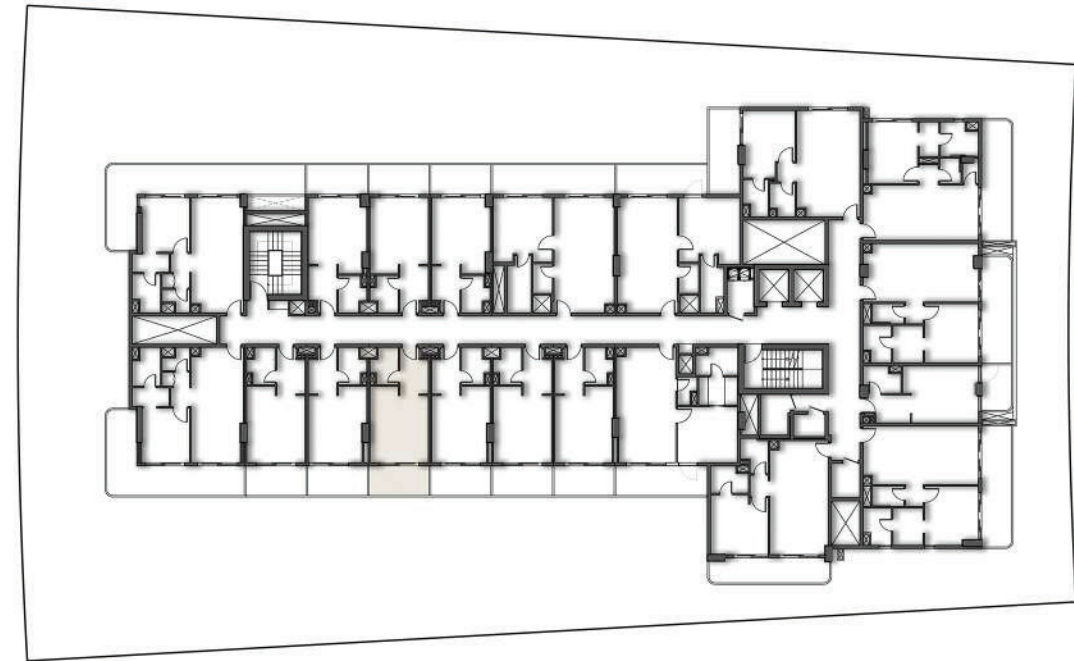

THIRD FLOOR PLAN

SUITE AREA	28.91 SQ.MT.	311.18 SQ.FT.
BALCONY AREA	7.95 SQ.MT.	85.57 SQ.FT.
TOTAL AREA	36.86 SQ.MT.	396.76 SQ.FT.

THIRD FLOOR

APARTMENT No. : 311

STUDIO