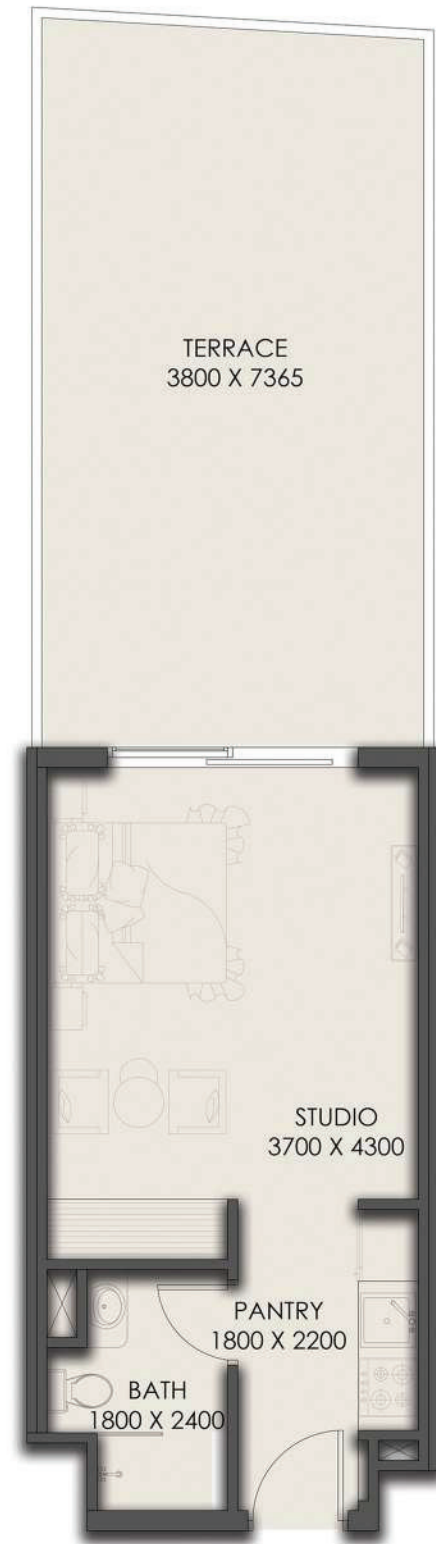

FIRST FLOOR

APARTMENT No. : 113

STUDIO

FIRST FLOOR PLAN

SUITE AREA	51.60 SQ.MT.	555.42 SQ.FT.
BALCONY AREA	104.58 SQ.MT.	1125.69 SQ.FT.
TOTAL AREA	156.18 SQ.MT.	1681.11 SQ.FT.

FIRST FLOOR

ONE BEDROOM-1BHK

APARTMENT No. : 114

FIRST FLOOR PLAN

SUITE AREA	52.08 SQ.MT.	560.58 SQ.FT.
BALCONY AREA	129.87 SQ.MT.	1397.91 SQ.FT.
TOTAL AREA	181.95 SQ.MT.	1958.49 SQ.FT.

FIRST FLOOR

APARTMENT No. : 115

ONE BEDROOM-1BHK

FIRST FLOOR PLAN

SUITE AREA	28.74 SQ.MT.	309.35 SQ.FT.
BALCONY AREA	29.70 SQ.MT.	319.69 SQ.FT.
TOTAL AREA	58.44 SQ.MT.	629.04 SQ.FT.

FIRST FLOOR

APARTMENT No. : 116

STUDIO

FIRST FLOOR PLAN

SUITE AREA	28.83 SQ.MT.	310.32 SQ.FT.
BALCONY AREA	28.45 SQ.MT.	306.23 SQ.FT.
TOTAL AREA	57.28 SQ.MT.	616.55 SQ.FT.

FIRST FLOOR

APARTMENT No. : 117

STUDIO