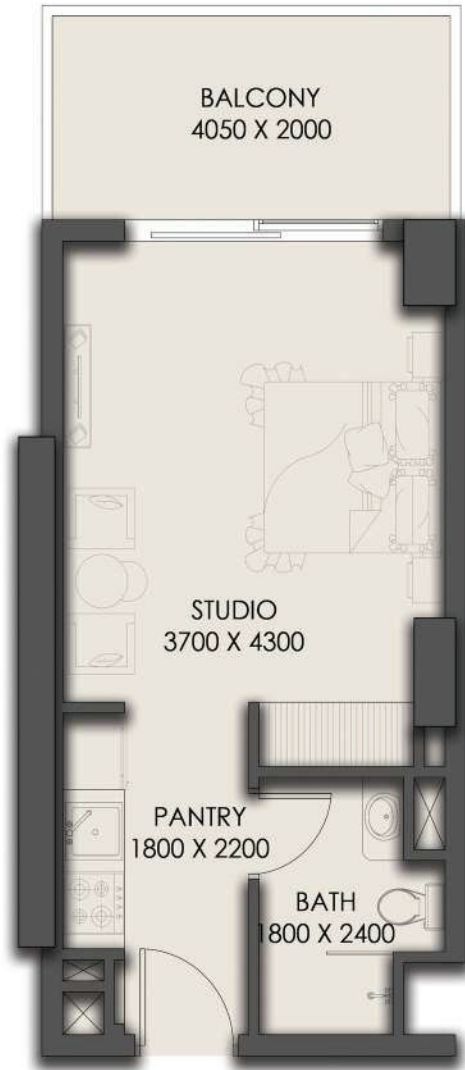

THIRD FLOOR PLAN

SUITE AREA	52.08 SQ.MT.	560.58 SQ.FT.
BALCONY AREA	32.95 SQ.MT.	354.67 SQ.FT.
TOTAL AREA	85.03 SQ.MT.	915.25 SQ.FT.

THIRD FLOOR

APARTMENT No. : 315

ONE BEDROOM-1BHK

THIRD FLOOR PLAN

SUITE AREA	28.74 SQ.MT.	309.35 SQ.FT.
BALCONY AREA	8.05 SQ.MT.	86.65 SQ.FT.
TOTAL AREA	36.79 SQ.MT.	396.00 SQ.FT.