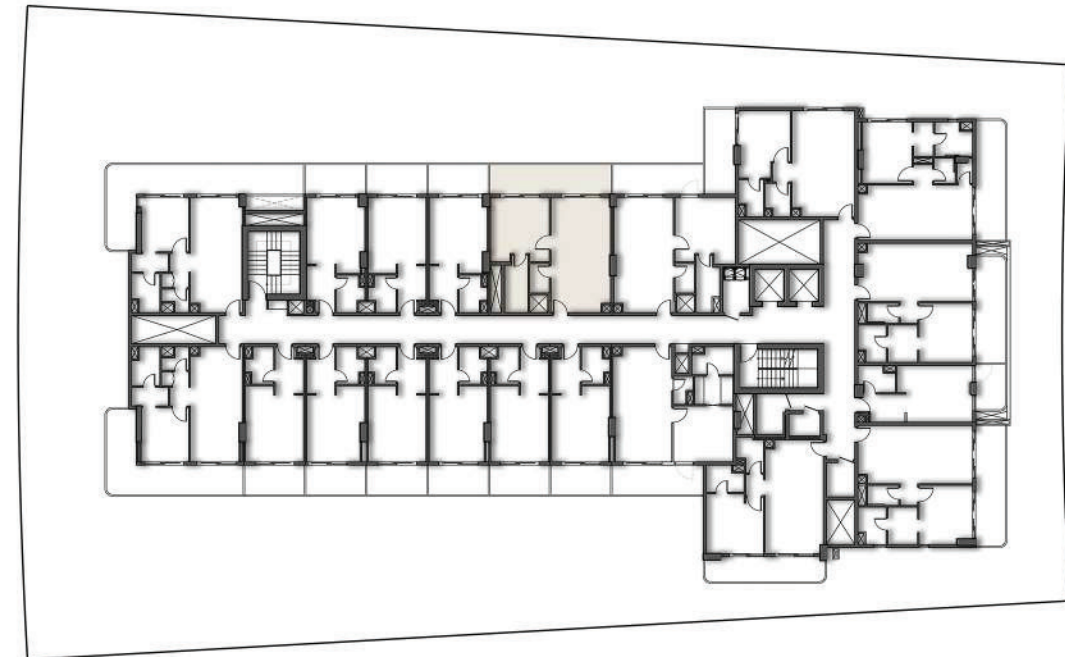

FOURTH FLOOR PLAN

SUITE AREA	55.28 SQ.MT.	595.03 SQ.FT.
BALCONY AREA	16.01 SQ.MT.	172.33 SQ.FT.
TOTAL AREA	71.29 SQ.MT.	767.36 SQ.FT.

FOURTH FLOOR
APARTMENT No. : 419

ONE BEDROOM-1BHK