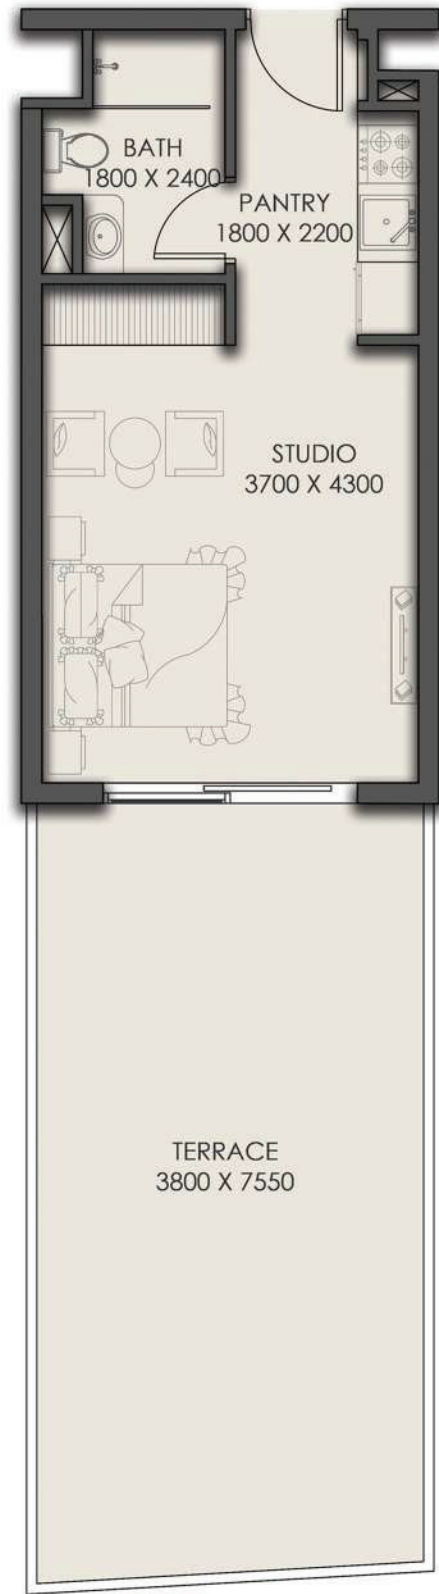

FIRST FLOOR PLAN

SUITE AREA	28.91 SQ.MT.	311.18 SQ.FT.
BALCONY AREA	30.01 SQ.MT.	323.02 SQ.FT.
TOTAL AREA	58.92 SQ.MT.	634.21 SQ.FT.

FIRST FLOOR

APARTMENT No. : 111

STUDIO