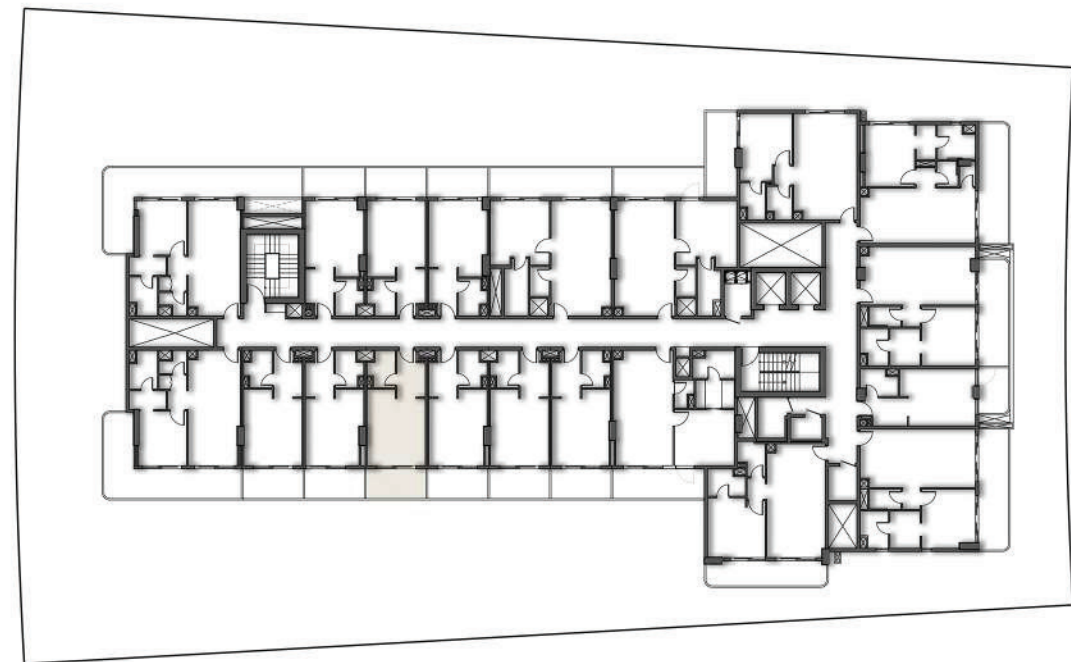

FOURTH FLOOR PLAN

SUITE AREA	28.19 SQ.MT.	303.43 SQ.FT.
BALCONY AREA	7.95 SQ.MT.	85.57 SQ.FT.
TOTAL AREA	36.14 SQ.MT.	389.01 SQ.FT.

FOURTH FLOOR

APARTMENT No. : 410

STUDIO

FOURTH FLOOR PLAN

SUITE AREA	28.91 SQ.MT.	311.18 SQ.FT.
BALCONY AREA	7.95 SQ.MT.	85.57 SQ.FT.
TOTAL AREA	36.86 SQ.MT.	396.76 SQ.FT.