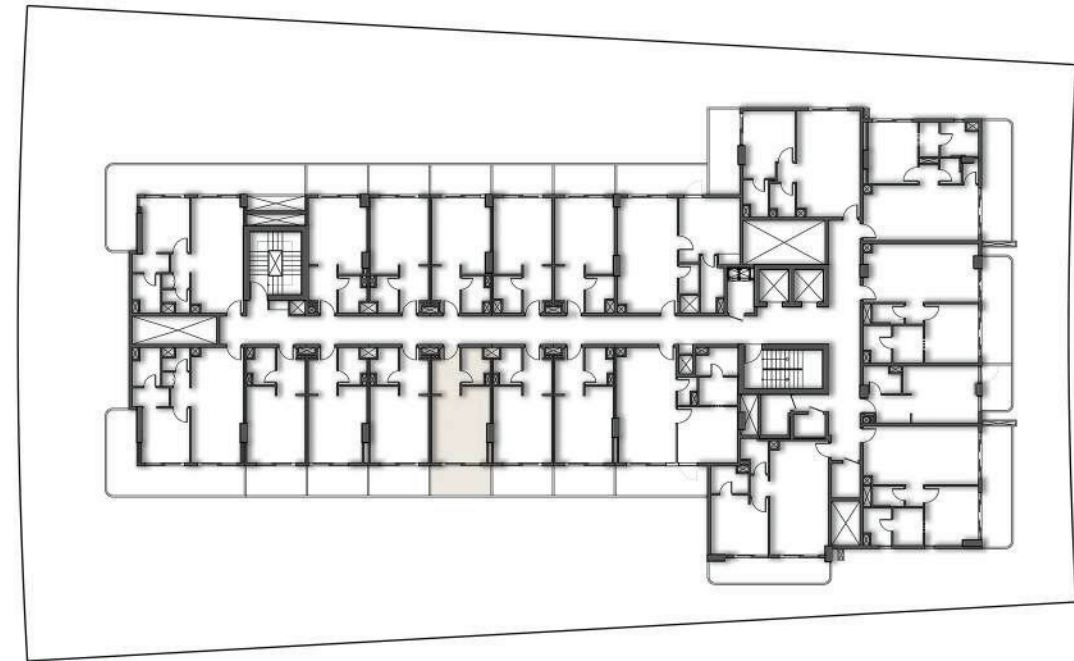

FIFTH FLOOR PLAN

SUITE AREA	28.19 SQ.MT.	303.43 SQ.FT.
BALCONY AREA	7.95 SQ.MT.	85.57 SQ.FT.
TOTAL AREA	36.14 SQ.MT.	389.01 SQ.FT.

FIFTH FLOOR

APARTMENT No. : 510

STUDIO