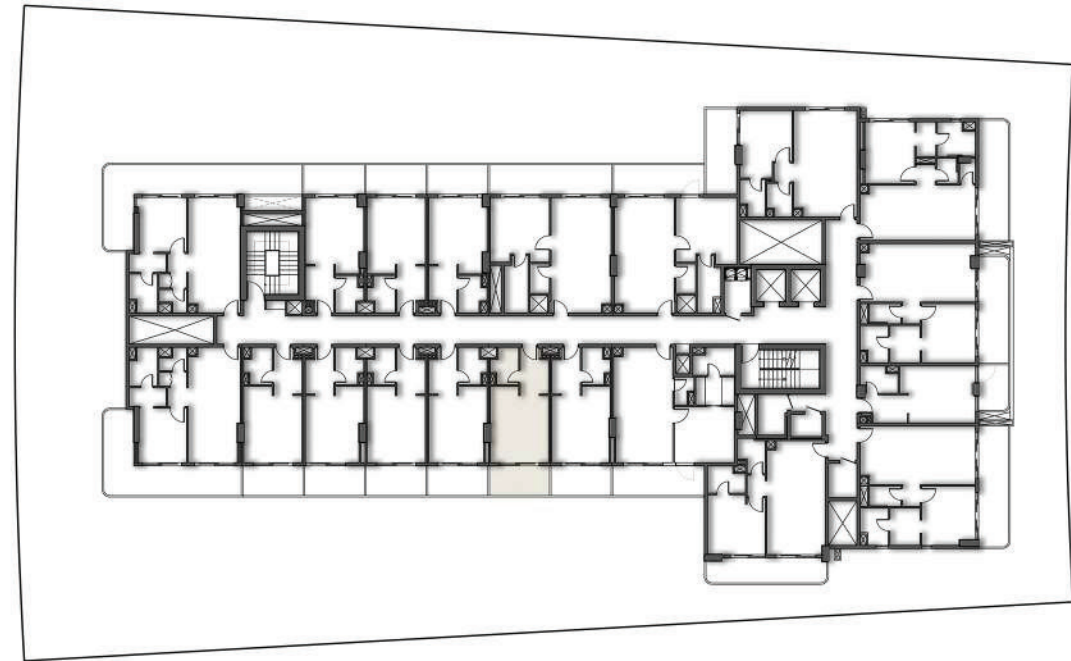

FOURTH FLOOR

ONE BEDROOM-1BHK

APARTMENT No. : 407

FOURTH FLOOR PLAN

SUITE AREA	28.55 SQ.MT.	307.31 SQ.FT.
BALCONY AREA	7.95 SQ.MT.	85.57 SQ.FT.
TOTAL AREA	36.5 SQ.MT.	392.88 SQ.FT.

FOURTH FLOOR PLAN

SUITE AREA	28.71 SQ.MT.	309.03 SQ.FT.
BALCONY AREA	7.95 SQ.MT.	85.57 SQ.FT.
TOTAL AREA	36.66 SQ.MT.	394.60 SQ.FT.