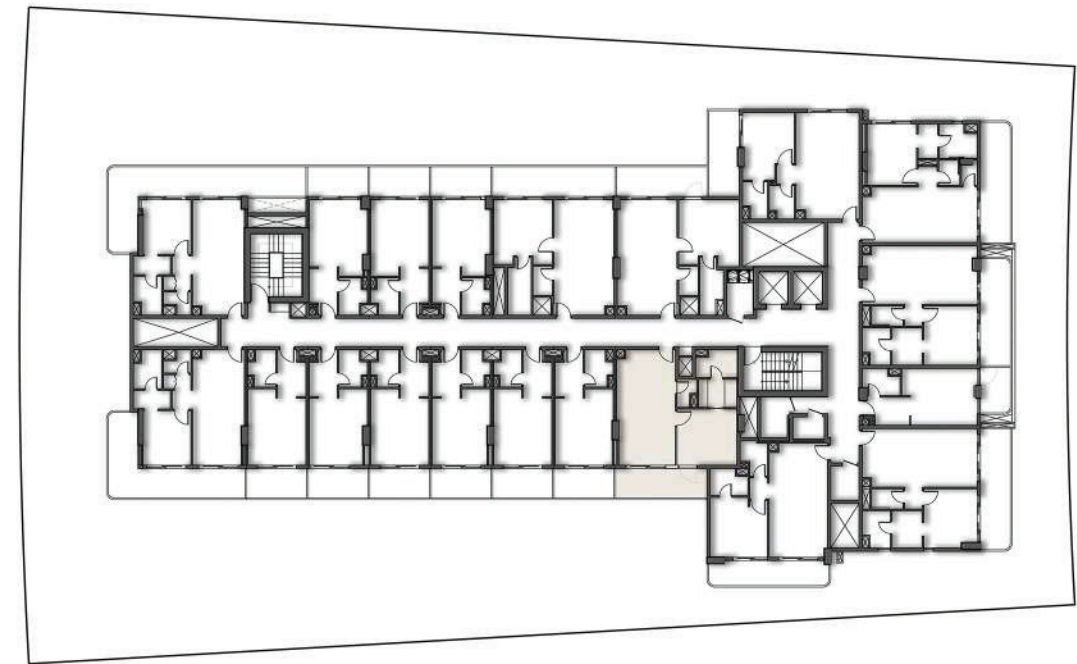

THIRD FLOOR PLAN

SUITE AREA	53.80 SQ.MT.	579.10 SQ.FT.
BALCONY AREA	13.32 SQ.MT.	143.38 SQ.FT.
TOTAL AREA	67.12 SQ.MT.	722.47 SQ.FT.

THIRD FLOOR

APARTMENT No. : 306

ONE BEDROOM-1BHK

THIRD FLOOR PLAN

SUITE AREA	56.94 SQ.MT.	612.90 SQ.FT.
BALCONY AREA	12.05 SQ.MT.	129.70 SQ.FT.
TOTAL AREA	68.99 SQ.MT.	742.60 SQ.FT.