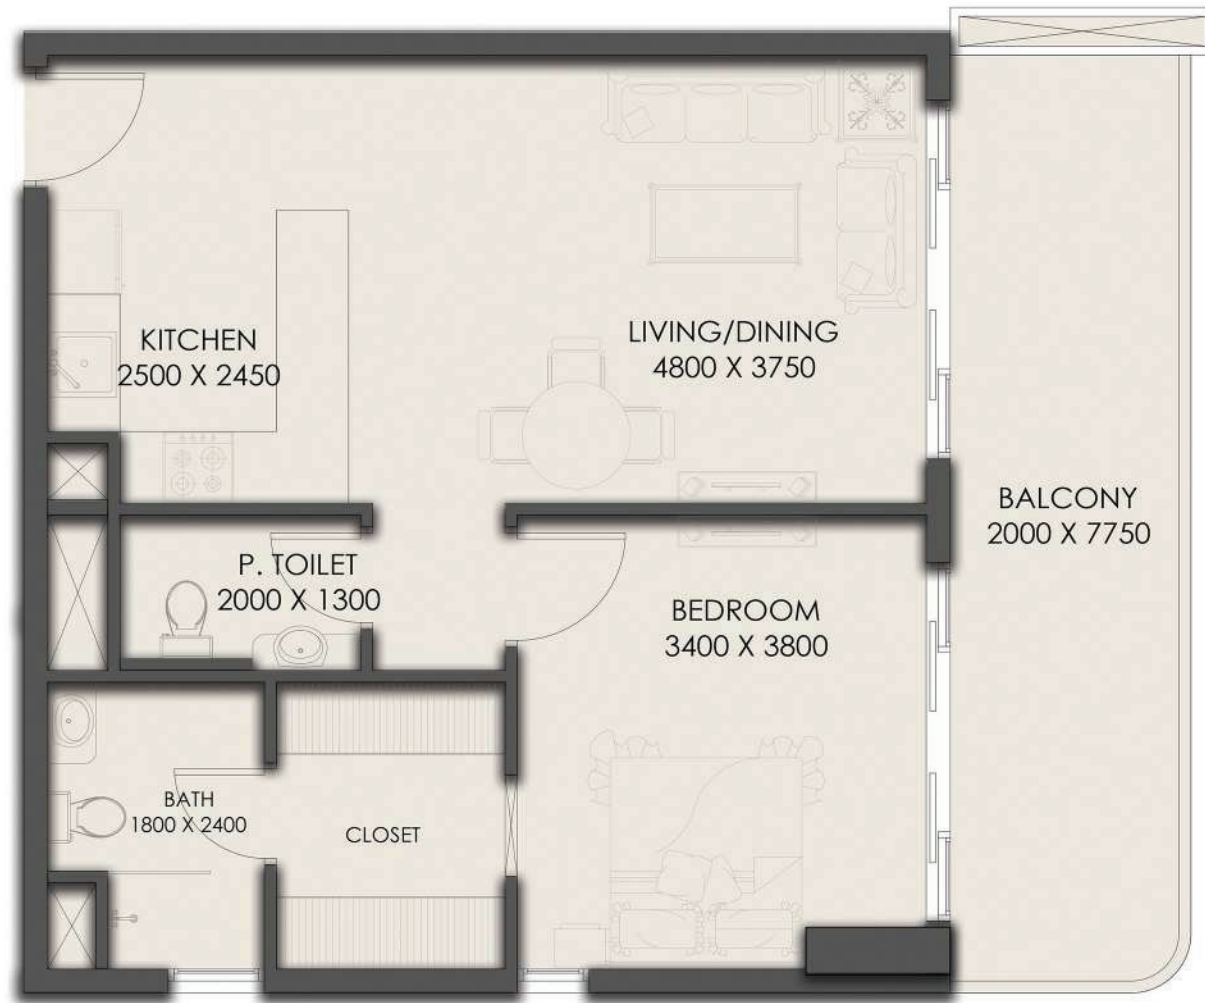

THIRD FLOOR PLAN

SUITE AREA	57.13 SQ.MT.	614.94 SQ.FT.
BALCONY AREA	15.92 SQ.MT.	171.36 SQ.FT.
TOTAL AREA	73.05 SQ.MT.	786.30 SQ.FT.

THIRD FLOOR

ONE BEDROOM-1BHK

APARTMENT No. : 305