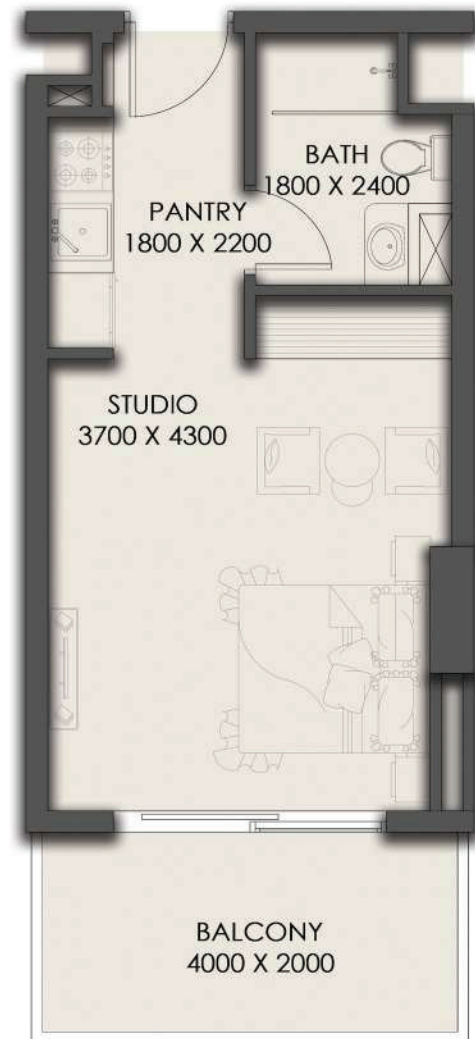

SECOND FLOOR PLAN

SUITE AREA	28.71 SQ.MT.	309.03 SQ.FT.
BALCONY AREA	7.95 SQ.MT.	85.57 SQ.FT.
TOTAL AREA	36.66 SQ.MT.	394.60 SQ.FT.

SECOND FLOOR

APARTMENT No. : 209

STUDIO

SECOND FLOOR PLAN

SUITE AREA	28.19 SQ.MT.	303.43 SQ.FT.
BALCONY AREA	7.95 SQ.MT.	85.57 SQ.FT.
TOTAL AREA	36.14 SQ.MT.	389.01 SQ.FT.

SECOND FLOOR

APARTMENT No. : 210

STUDIO

SECOND FLOOR PLAN

SUITE AREA	28.91 SQ.MT.	311.18 SQ.FT.
BALCONY AREA	7.95 SQ.MT.	85.57 SQ.FT.
TOTAL AREA	36.86 SQ.MT.	396.76 SQ.FT.

SECOND FLOOR

APARTMENT No. : 211

STUDIO