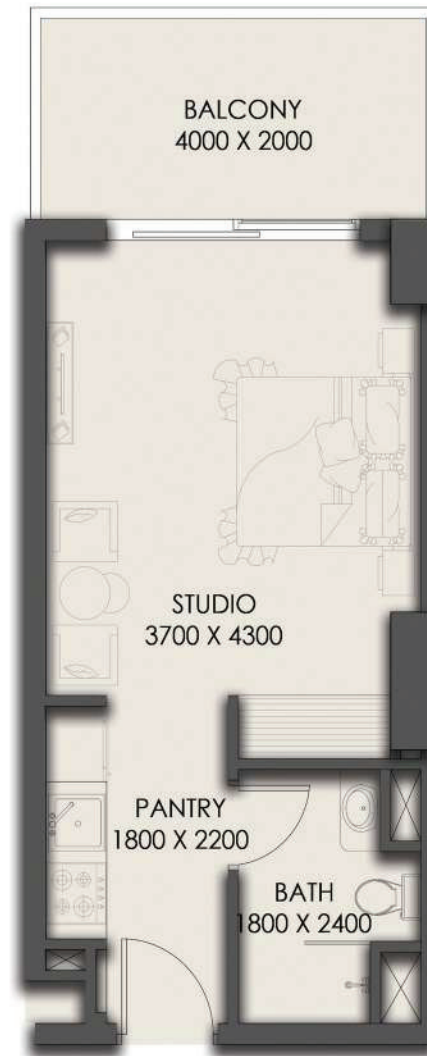

FOURTH FLOOR PLAN

SUITE AREA	28.05 SQ.MT.	301.93 SQ.FT.
BALCONY AREA	7.95 SQ.MT.	85.57 SQ.FT.
TOTAL AREA	36.00 SQ.MT.	387.50 SQ.FT.

FOURTH FLOOR

APARTMENT No. : 418

STUDIO