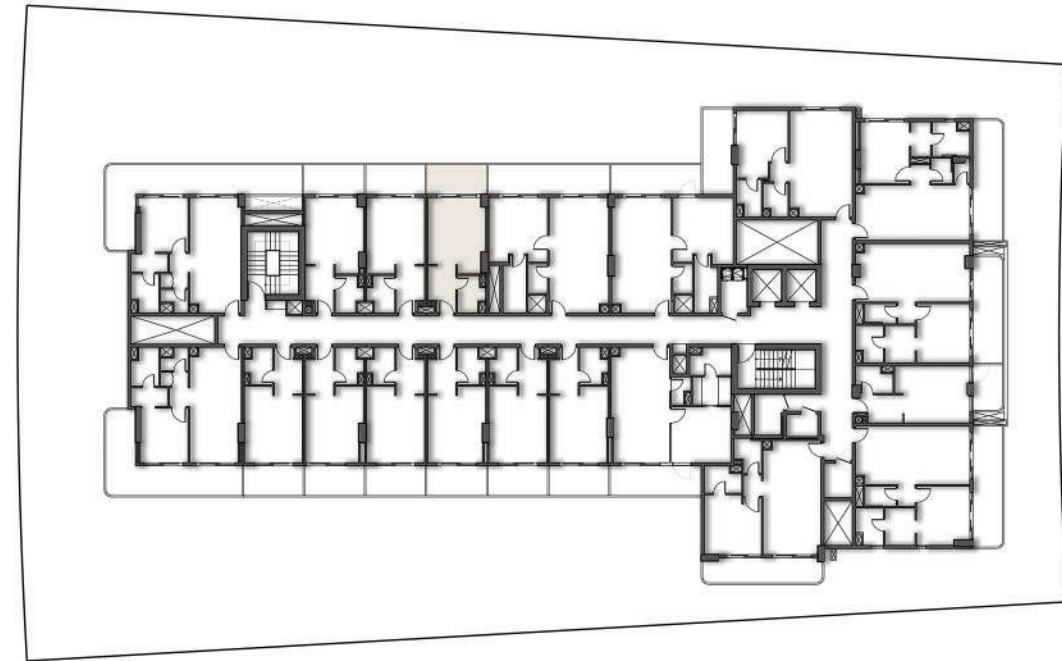

THIRD FLOOR

APARTMENT No. : 316

STUDIO

THIRD FLOOR PLAN

SUITE AREA	28.83 SQ.MT.	310.32 SQ.FT.
BALCONY AREA	7.95 SQ.MT.	85.57 SQ.FT.
TOTAL AREA	36.78 SQ.MT.	395.90 SQ.FT.

THIRD FLOOR

APARTMENT No. : 317

STUDIO