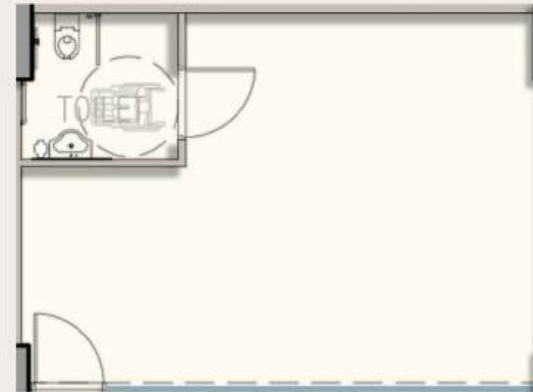

GROUND FLOOR PLAN

RETAIL - 03

RETAIL - 03

RETAIL AREA 46.81 SQ.MT.

503.86 SQ.FT.

AQUORA

RETAIL - 04

GROUND FLOOR PLAN