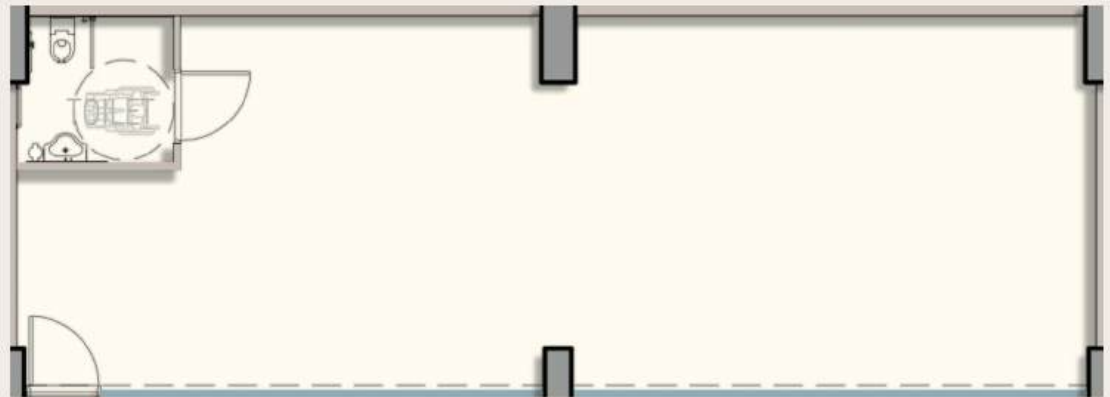

AQUORA

RETAIL - 01

GROUND FLOOR PLAN

RETAIL - 01

RETAIL - 01

RETAIL AREA 64.59 SQ.MT.

695.24 SQ.FT.

AQUORA

RETAIL - 02

GROUND FLOOR PLAN

RETAIL - 02

RETAIL - 02

RETAIL AREA 95.09 SQ.MT.

1023.54 SQ.FT.

AQUORA

RETAIL - 03

GROUND FLOOR PLAN

RETAIL - 03

RETAIL - 03

RETAIL AREA 46.81 SQ.MT.

503.86 SQ.FT.

AQUORA

RETAIL - 04

GROUND FLOOR PLAN