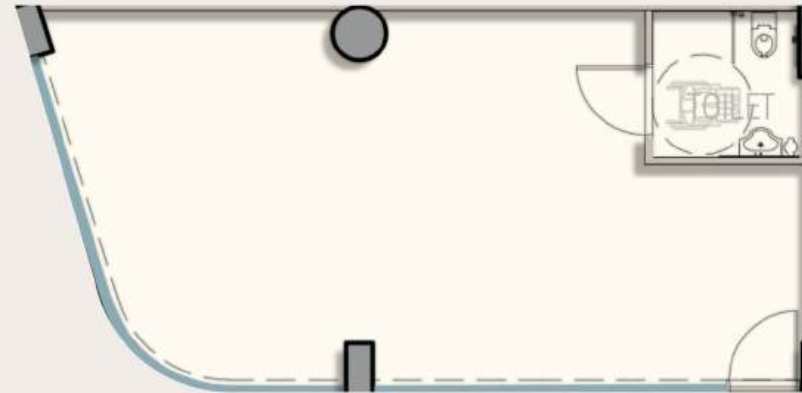

AQUORA

RETAIL - 01

GROUND FLOOR PLAN

RETAIL - 01

RETAIL - 01

RETAIL AREA 64.59 SQ.MT.

695.24 SQ.FT.

AQUORA

RETAIL - 02

GROUND FLOOR PLAN

RETAIL - 02

RETAIL - 02

RETAIL AREA 95.09 SQ.MT.

1023.54 SQ.FT.

AQUORA

RETAIL - 03

GROUND FLOOR PLAN

RETAIL - 03

RETAIL - 03

RETAIL AREA 46.81 SQ.MT.

503.86 SQ.FT.

AQUORA

RETAIL - 04

GROUND FLOOR PLAN