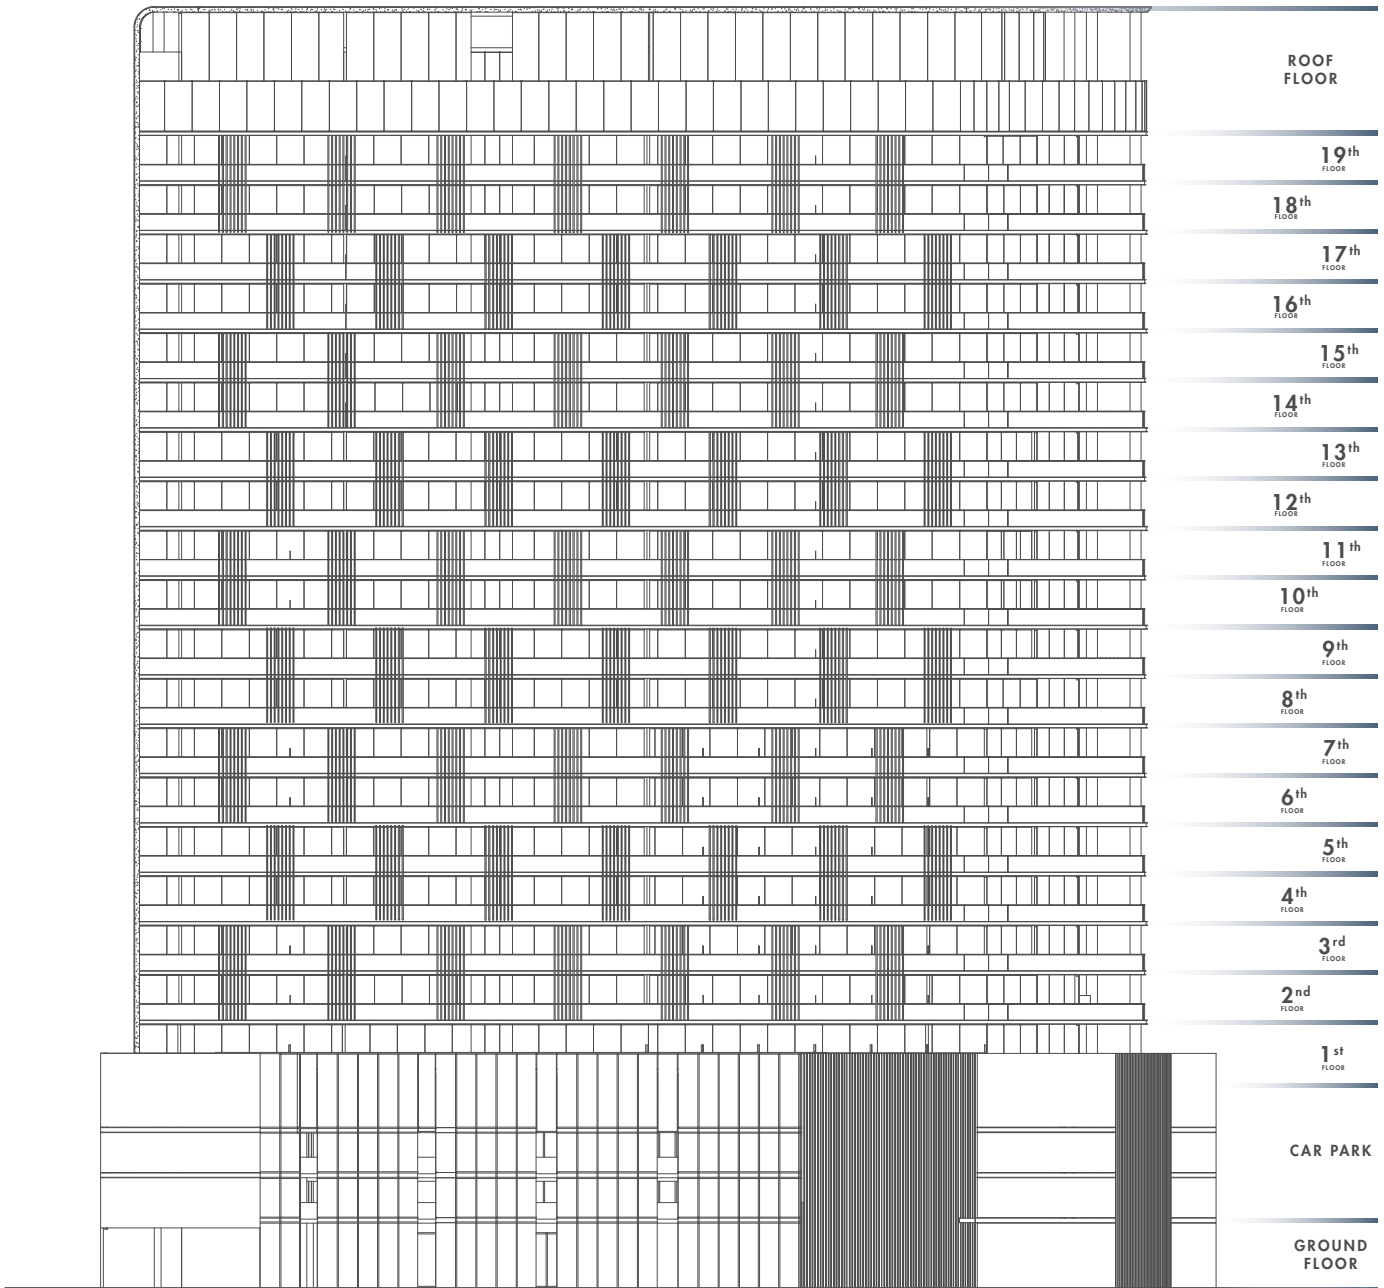

THE PLACE

BY PRESTIGE ONE

F L O O R

P L A N S

PRESTIGE ONE

BUILDING CONFIGURATION

BUILDING CONFIGURATION

TYPICAL FLOOR PLANS

PODIUM | 1ST FLOOR

2ND TO 5TH FLOOR

6TH TO 7TH FLOOR

8TH TO 13TH FLOOR

14TH TO 19TH FLOOR

ROOFTOP FLOOR

Please scan the code to
know about our
Terms and Conditions

prestigeone.ae