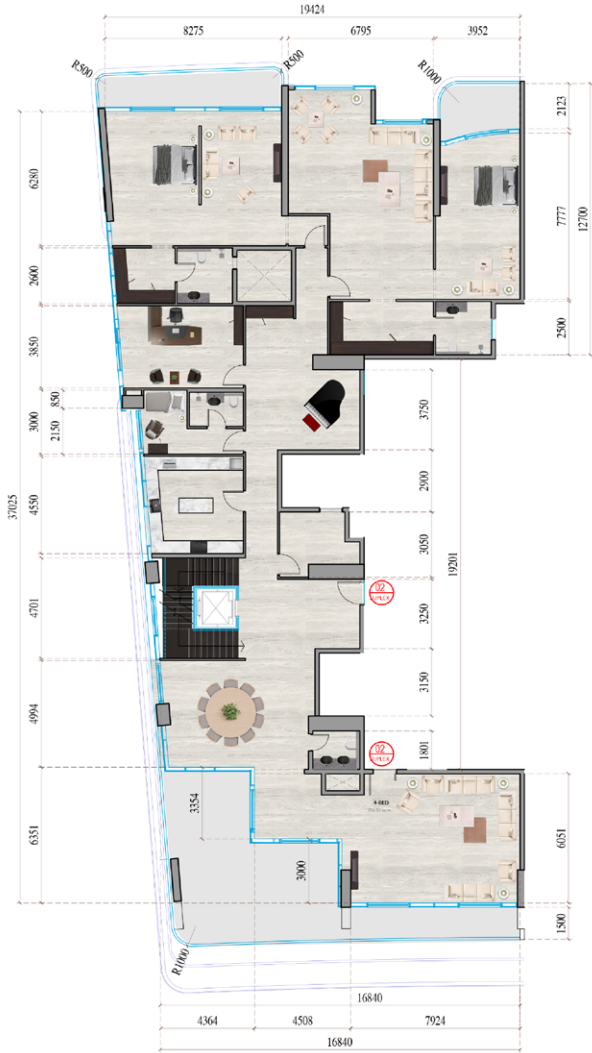

DUPLEX APARTMENT 2	
APARTMENT TYPE	DUPLEX - 4 BEDROOM
FLOORING NO.:	47th-48th FLOORS