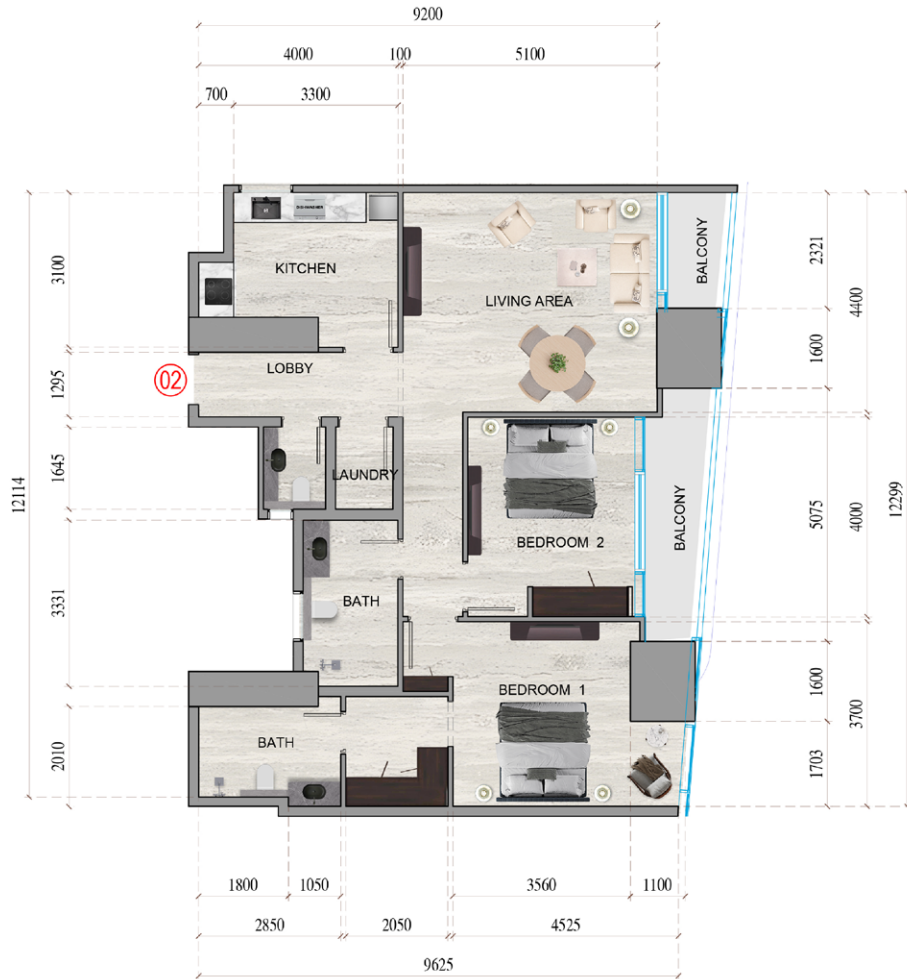

APARTMENT 2
APARTMENT TYPE : 2 BEDROOM
FLOOR NO. : 10th-11th, 19th-22nd, 30th-33rd, 35th-42nd FLOORS