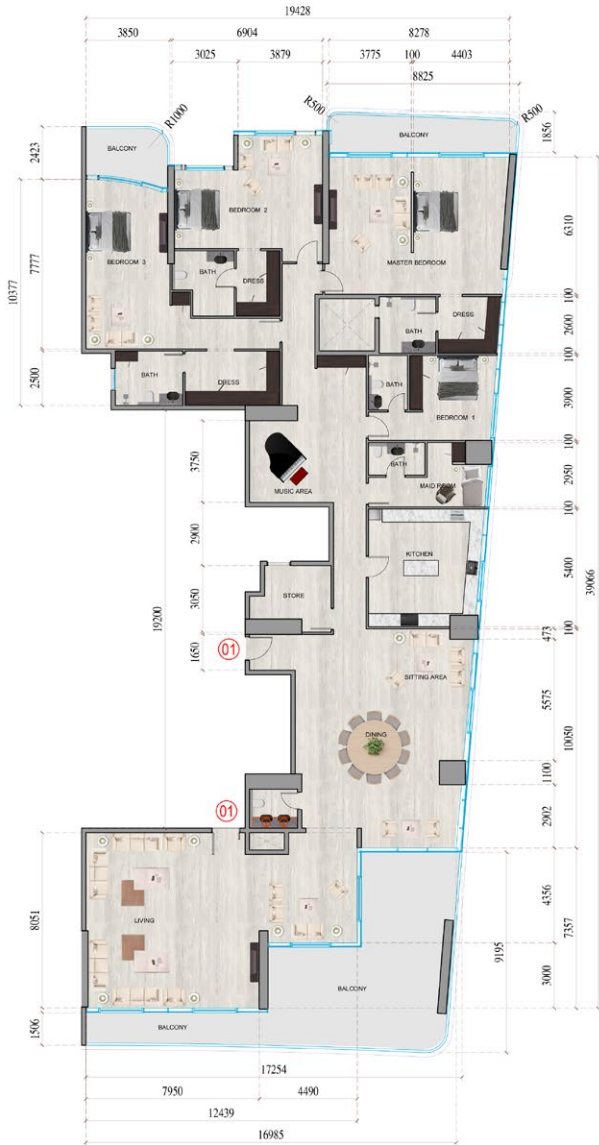

APARTMENT 1
APARTMENT TYPE : 4 BEDROOM
FLOOR NO. : 43rd & 44th FLOORS