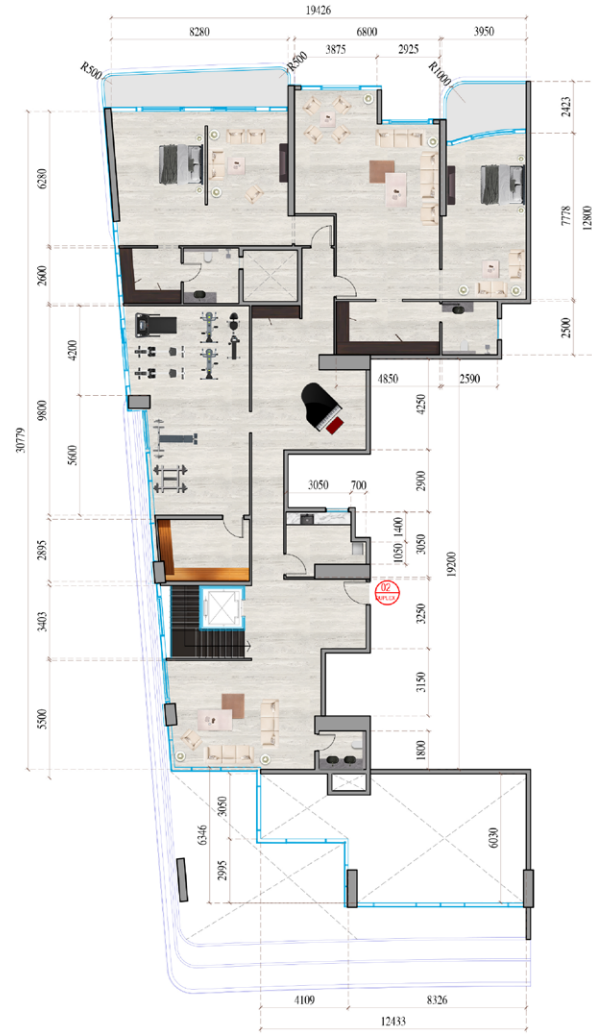

DUPLEX APARTMENT 2	
APARTMENT TYPE	DUPLEX - 4 BEDROOM
FLOORING NO.:	47th-48th FLOORS