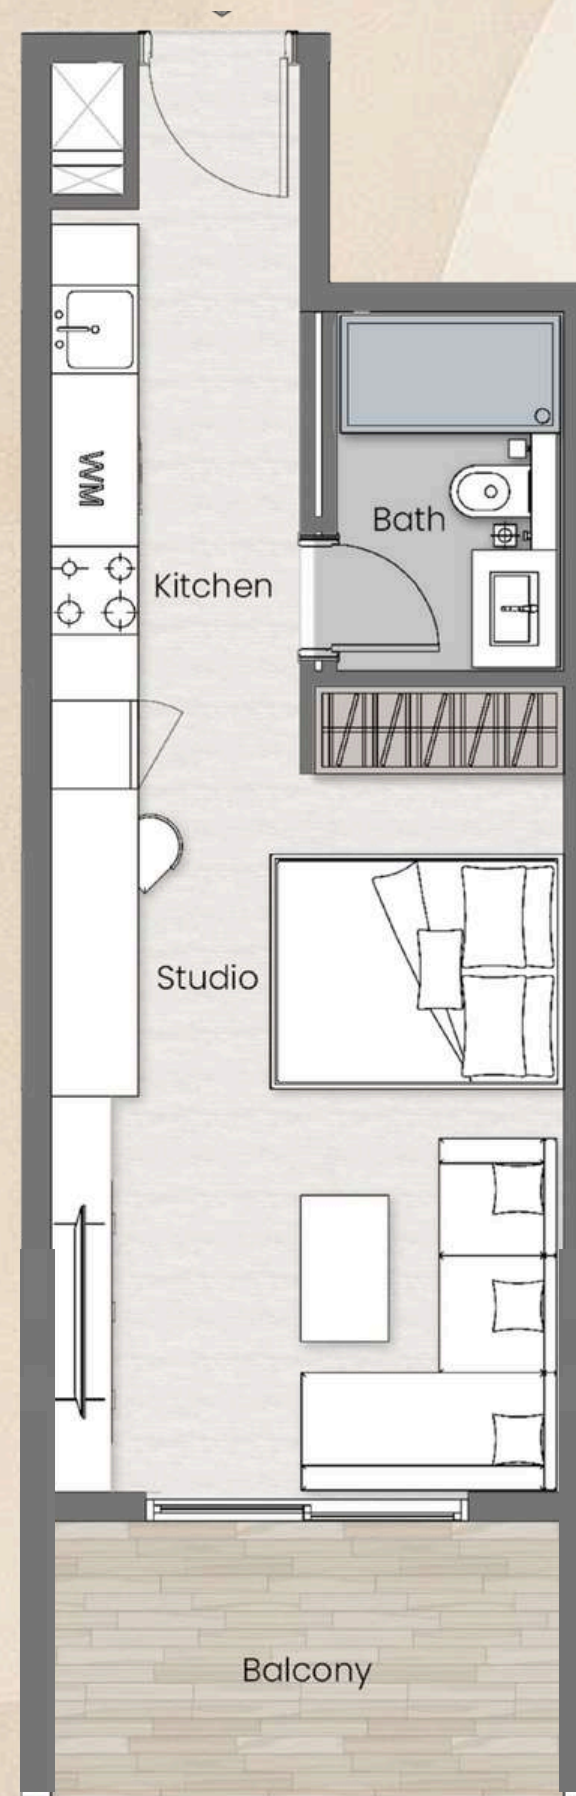

Rooftop

11 Floor

10 Floor

9 Floor

8 Floor

7 Floor

6 Floor

5 Floor

4 Floor

3 Floor

2 Floor

1 Floor

Amenities

Amenities

• **Number of Units: 159 units**

- Studio - 81 units
- 1 BHK - 49 units
- 2 BHK - 29 units

• **Amenities Floors:**

- 2 Floor
- Rooftop

“Luna”

“Vista”

“Origin”

“Executive”

“Rise”

“Harmony”