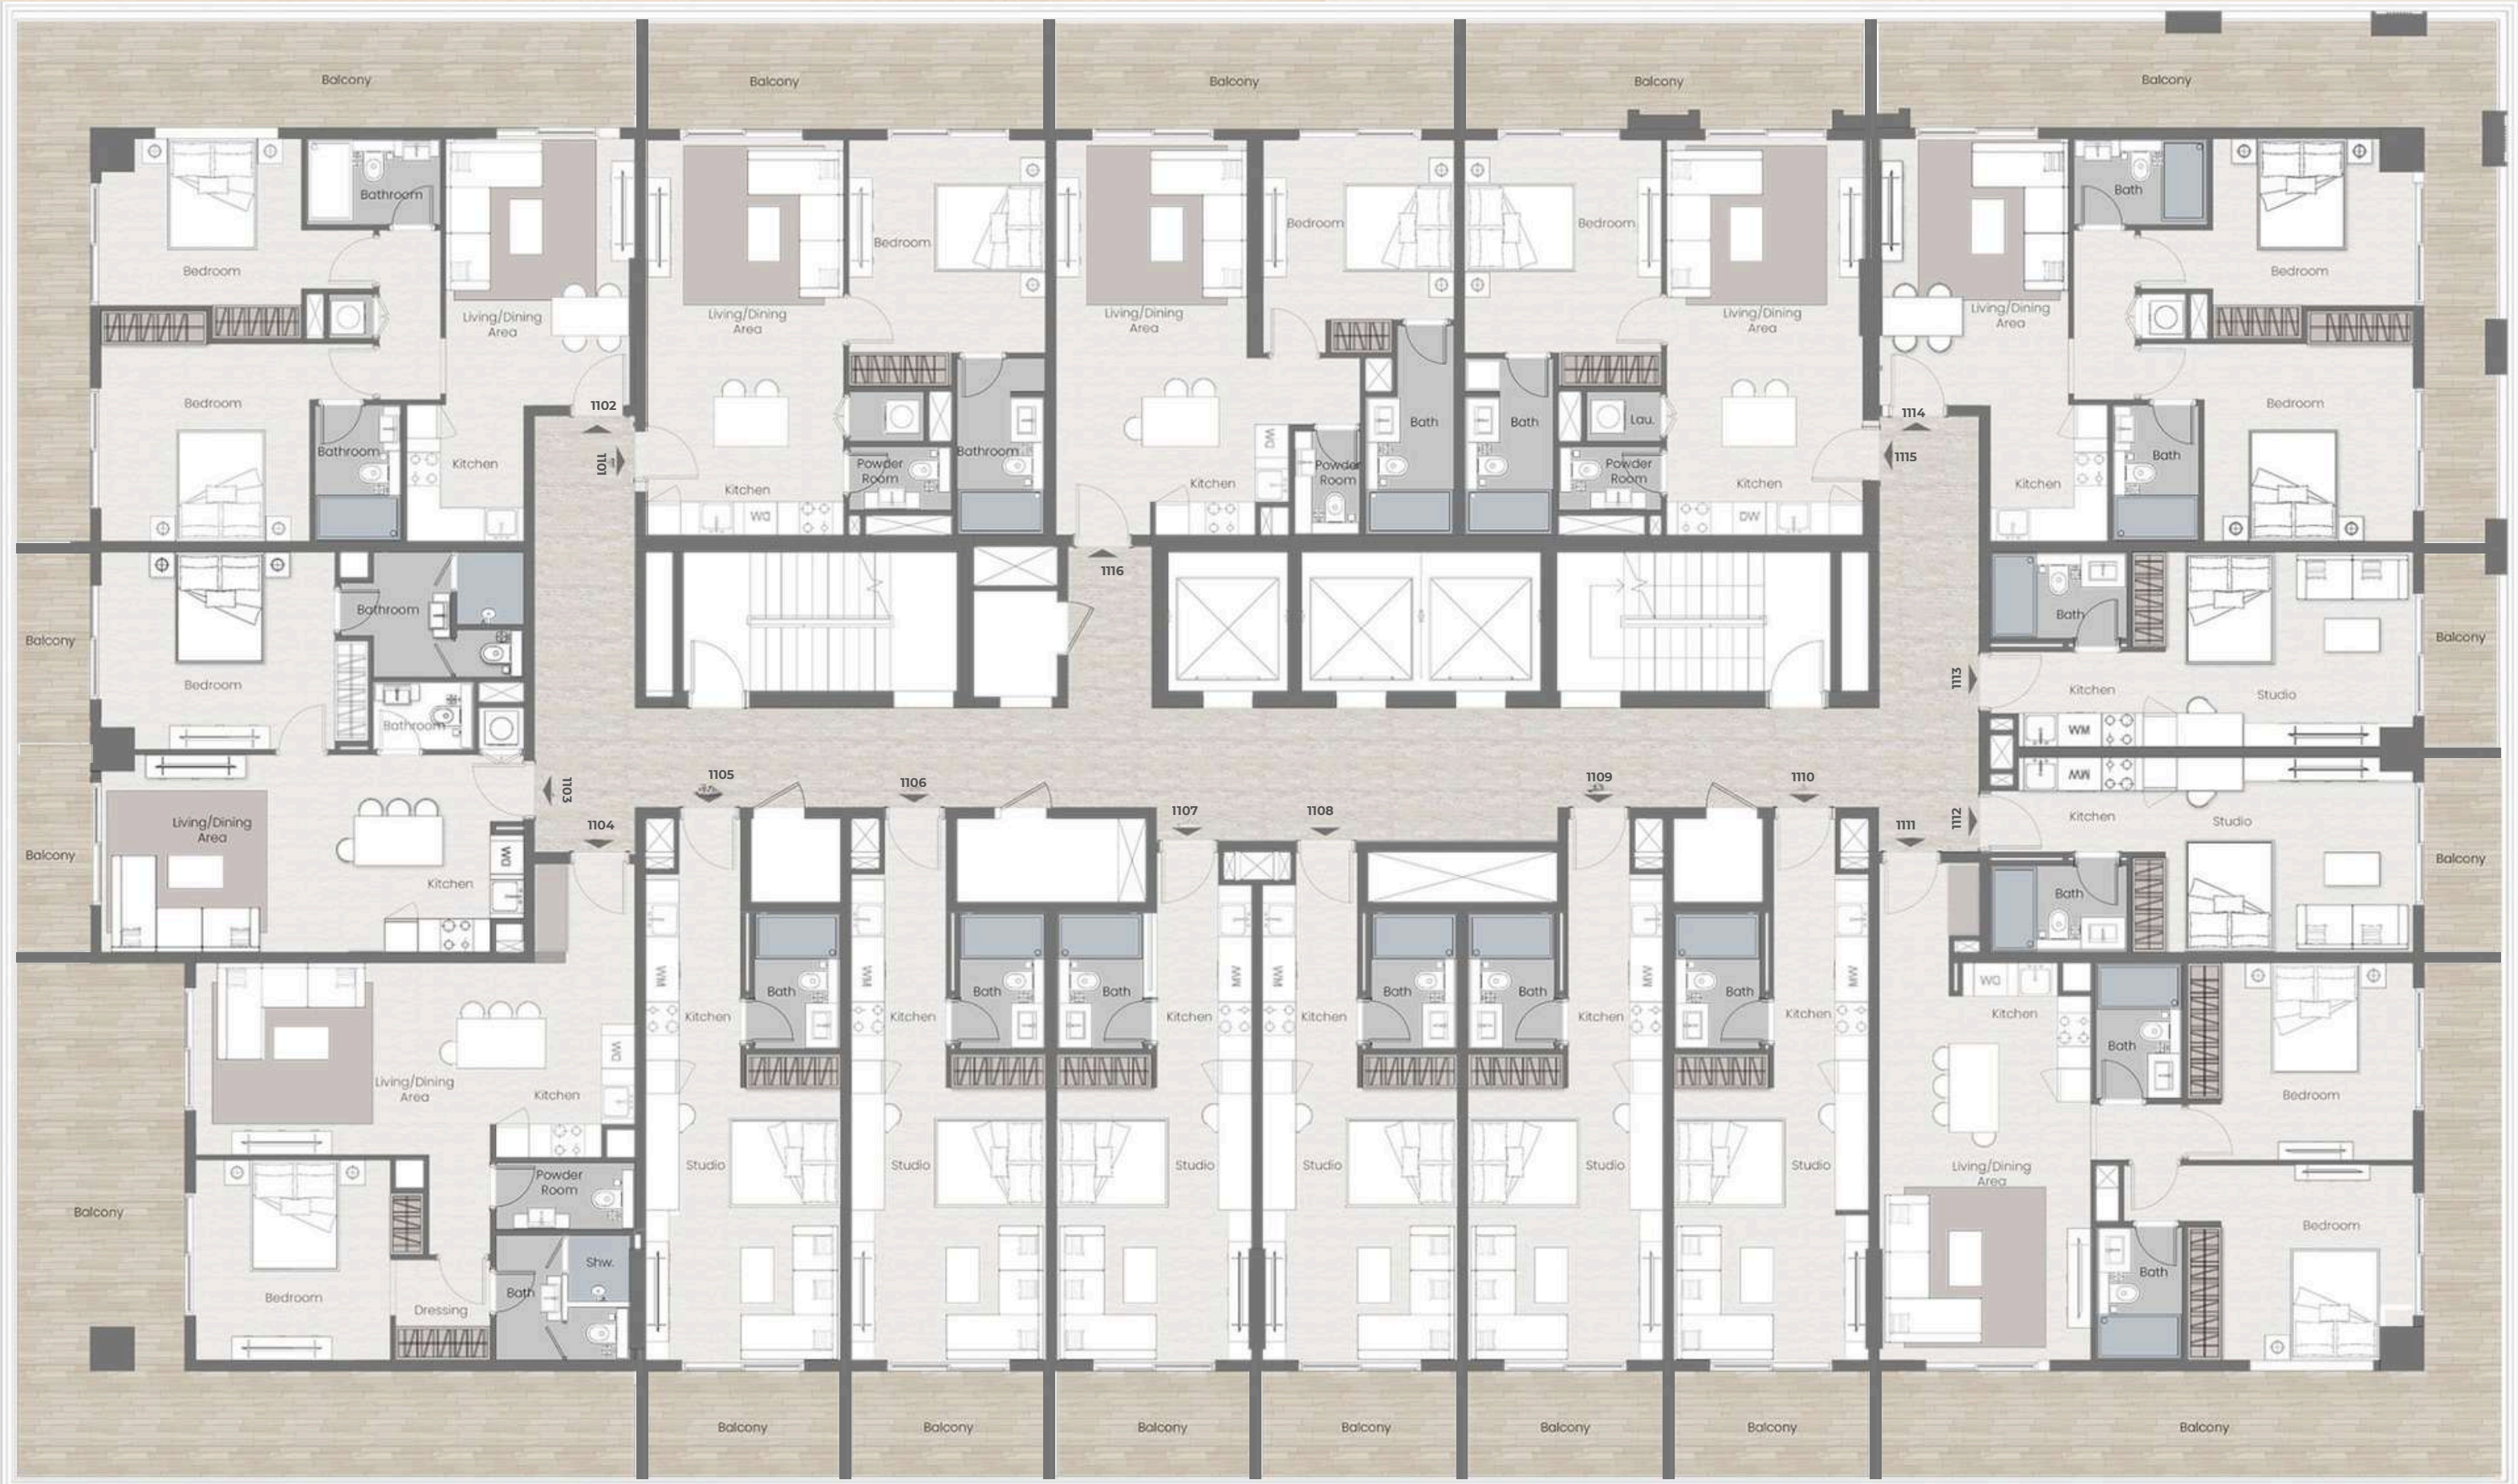

Rooftop

11 Floor

10 Floor

9 Floor

8 Floor

7 Floor

6 Floor

5 Floor

4 Floor

3 Floor

2 Floor

1 Floor

Amenities

Amenities

• **Number of Units: 159 units**

- Studio - 81 units
- 1 BHK - 49 units
- 2 BHK - 29 units

• **Amenities Floors:**

- 2 Floor
- Rooftop

“Luna”

“Vista”

“Origin”

“Executive”

“Rise”

“Harmony”