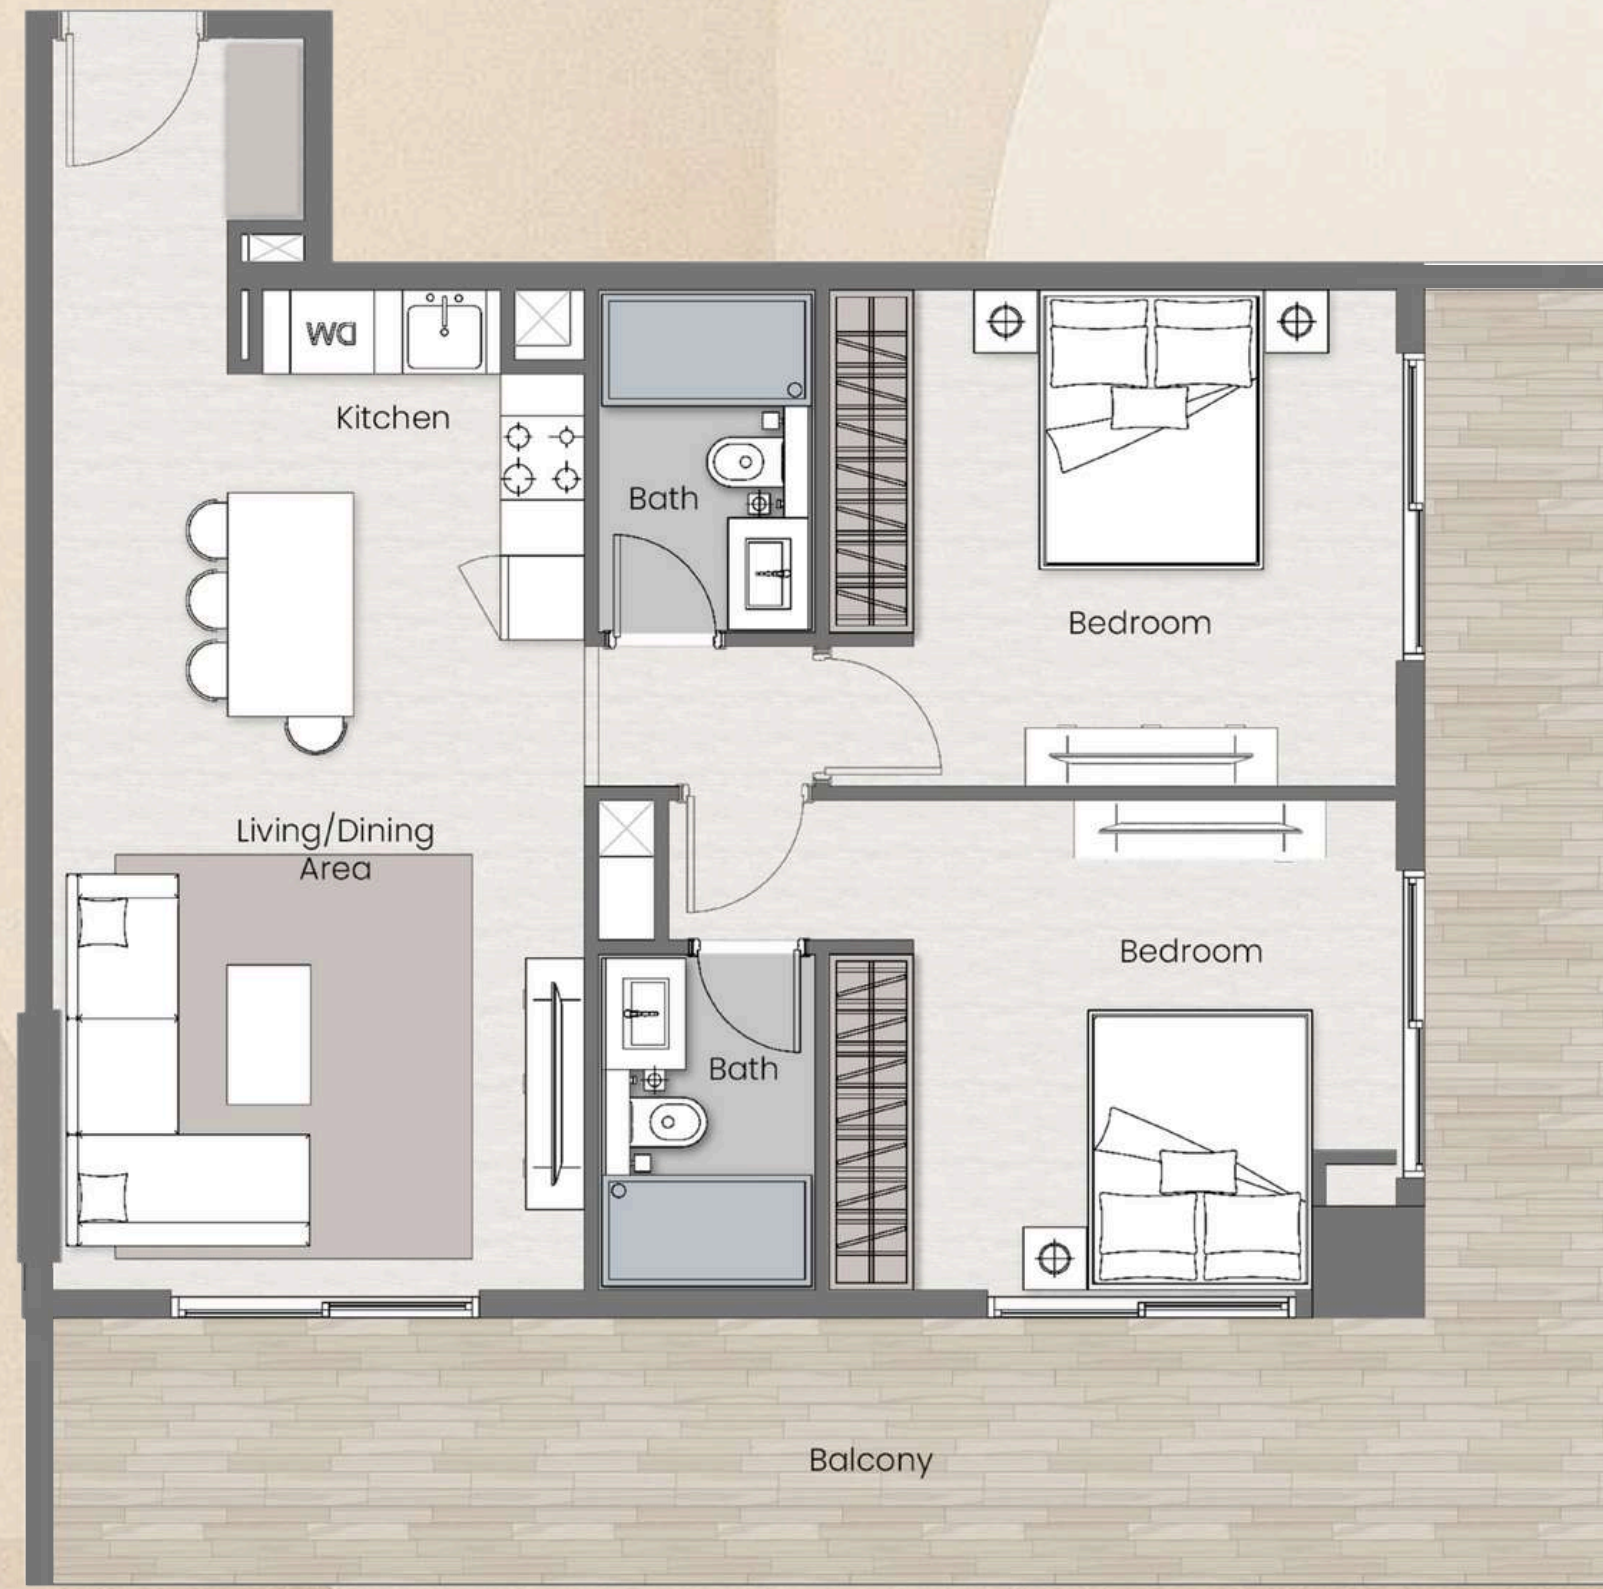

4 Floor

3 Floor

2 Floor

1 Floor

Amenities

Amenities

• **Number of Units: 159 units**

- Studio - 81 units
- 1 BHK - 49 units
- 2 BHK - 29 units

• **Amenities Floors:**

- 2 Floor
- Rooftop

“Luna”

“Vista”

“Origin”

“Executive”

“Rise”

“Harmony”