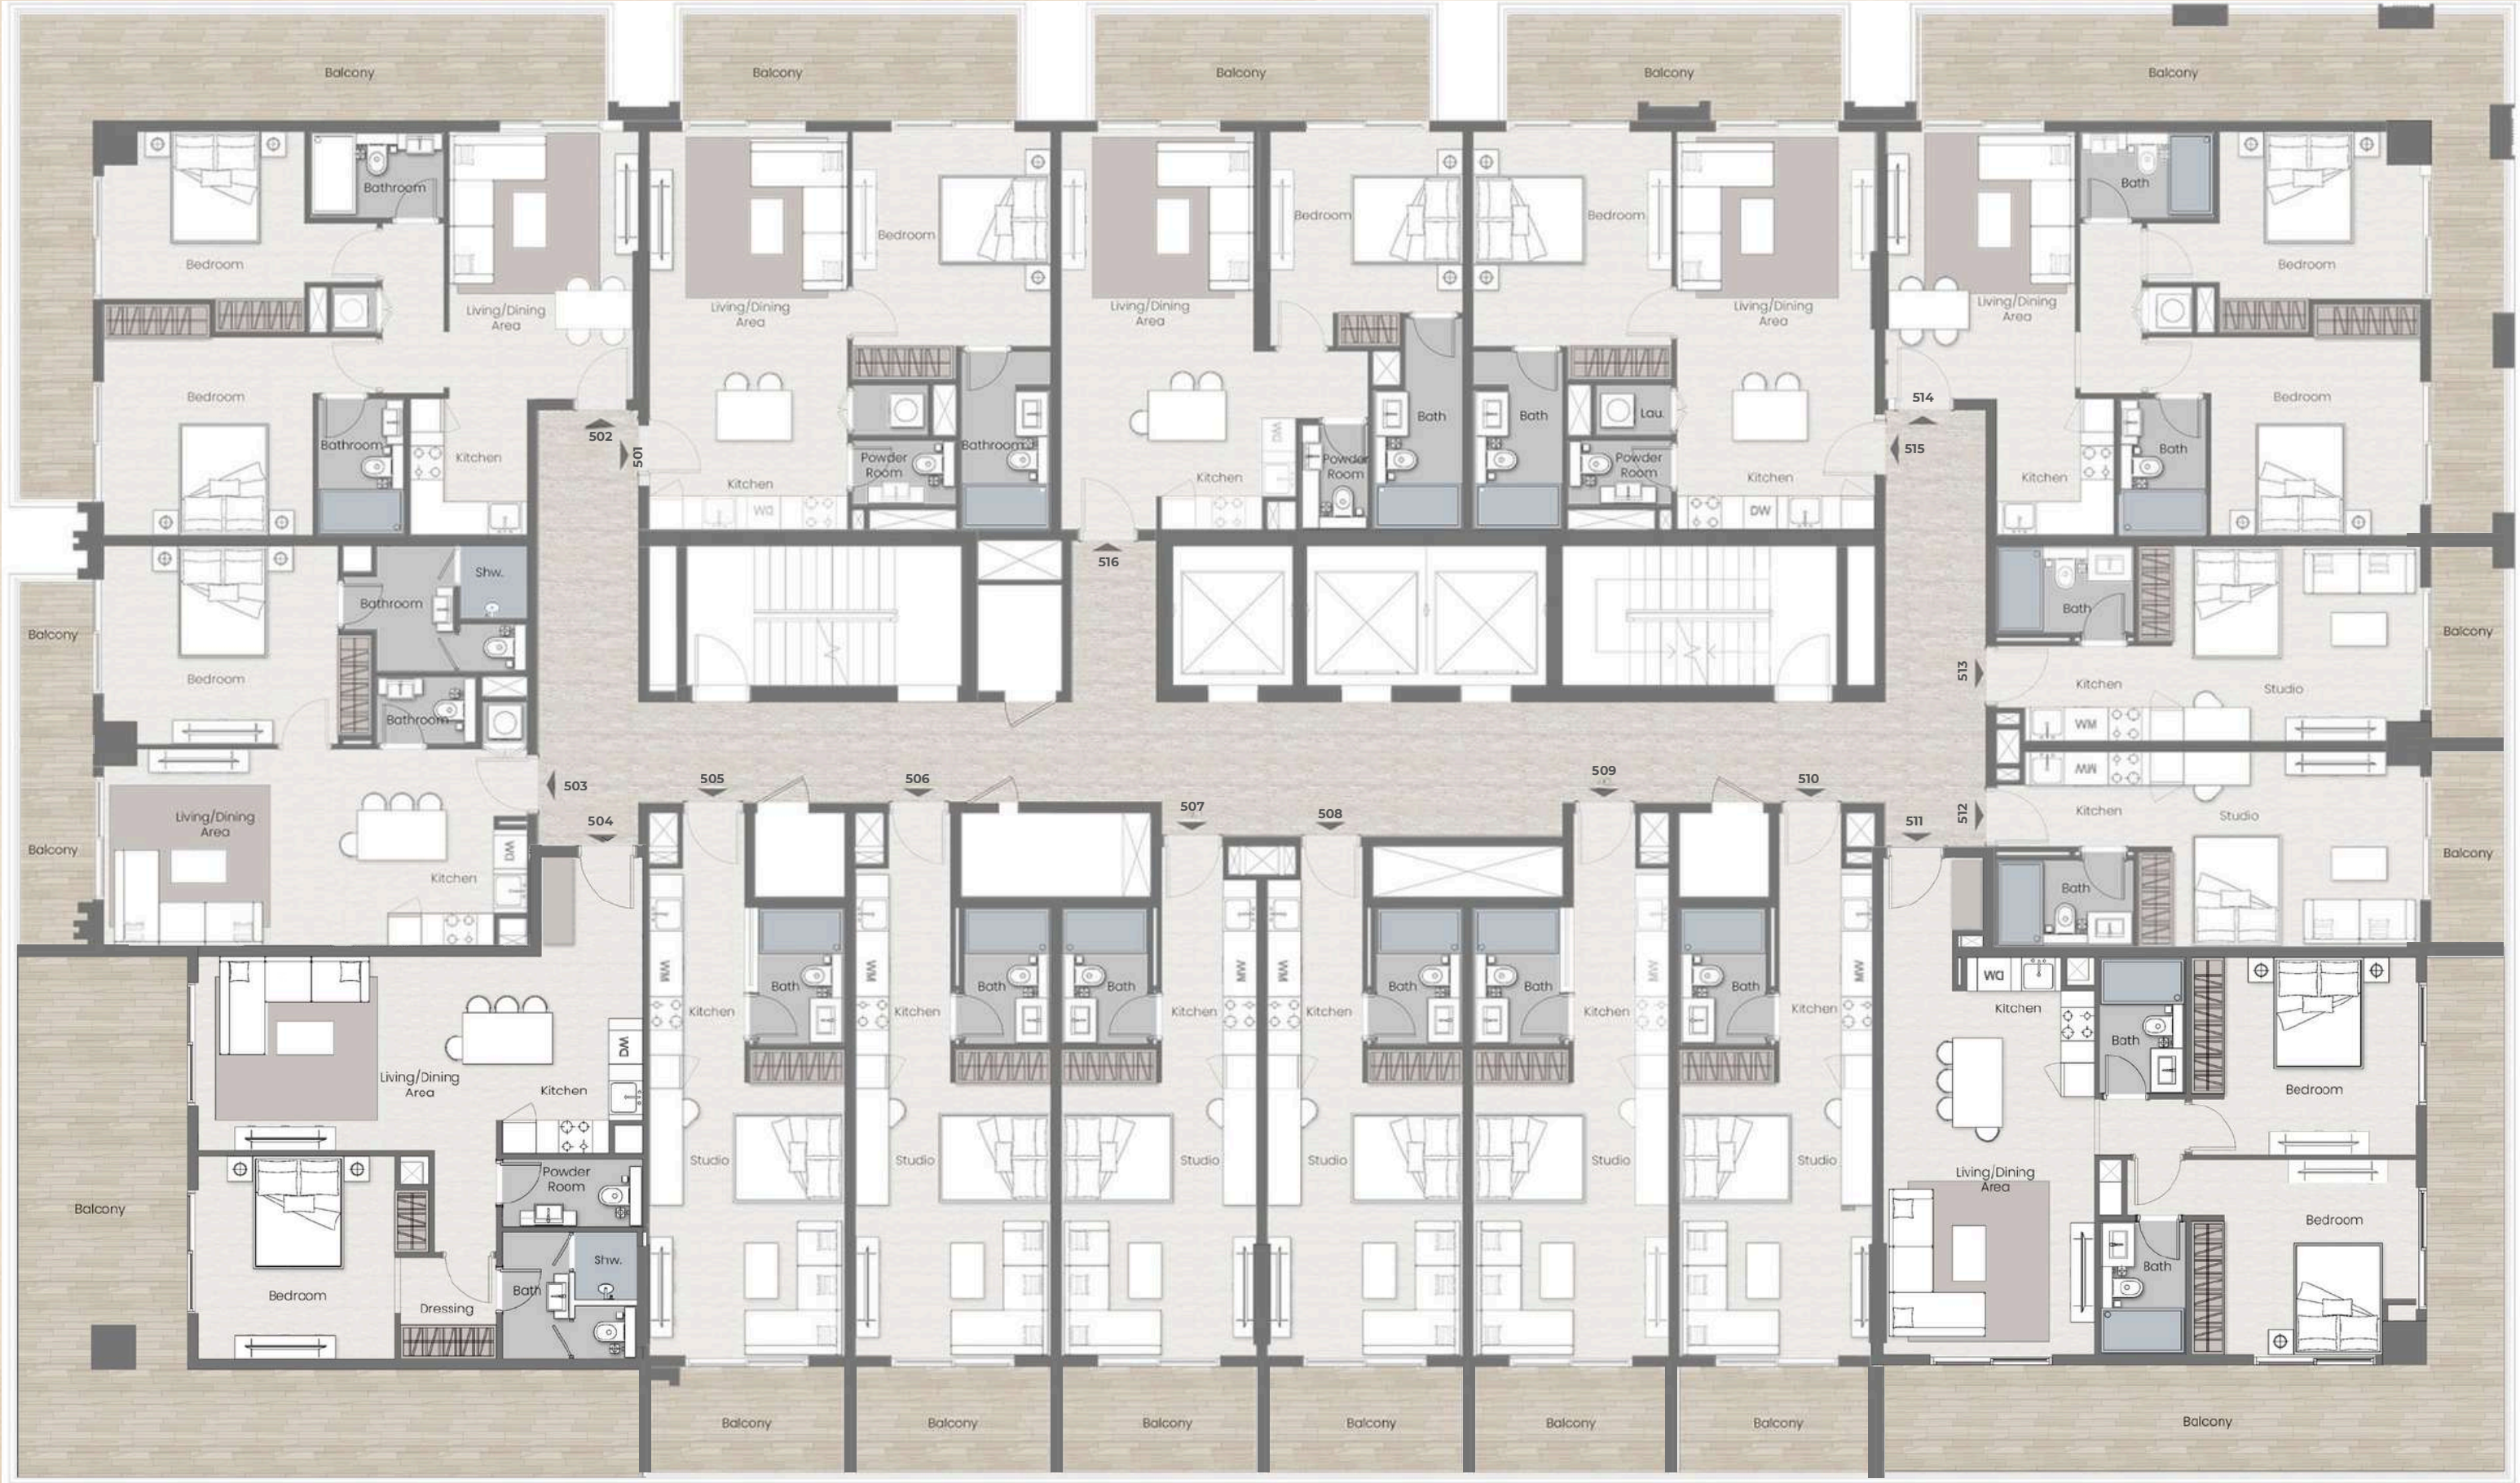

Rooftop

11 Floor

10 Floor

9 Floor

8 Floor

7 Floor

6 Floor

5 Floor

4 Floor

3 Floor

2 Floor

1 Floor

Amenities

Amenities

• **Number of Units: 159 units**

- Studio - 81 units
- 1 BHK - 49 units
- 2 BHK - 29 units

• **Amenities Floors:**

- 2 Floor
- Rooftop

“Luna”

“Vista”

“Origin”

“Executive”

“Rise”

“Harmony”