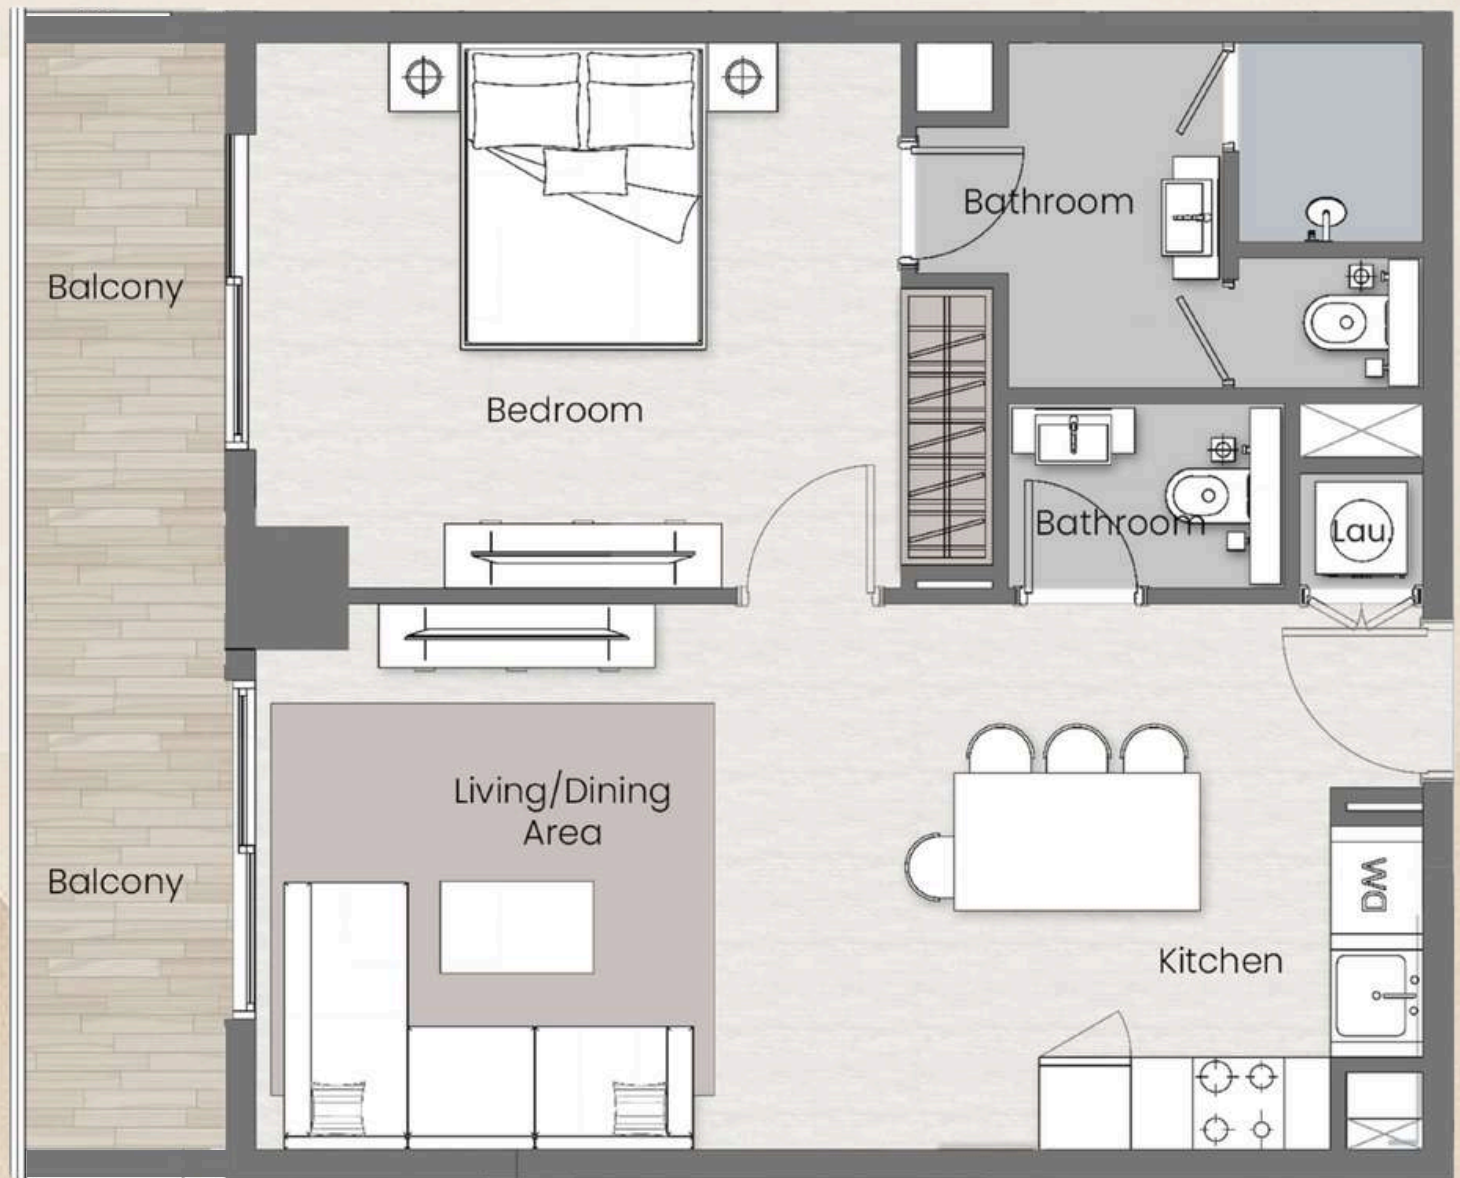

Rooftop

11 Floor

10 Floor

9 Floor

8 Floor

7 Floor

6 Floor

5 Floor

4 Floor

3 Floor

2 Floor

1 Floor

Amenities

Amenities

• **Number of Units: 159 units**

- Studio - 81 units
- 1 BHK - 49 units
- 2 BHK - 29 units

• **Amenities Floors:**

- 2 Floor
- Rooftop

“Luna”

“Vista”

“Origin”

“Executive”

“Rise”

“Harmony”