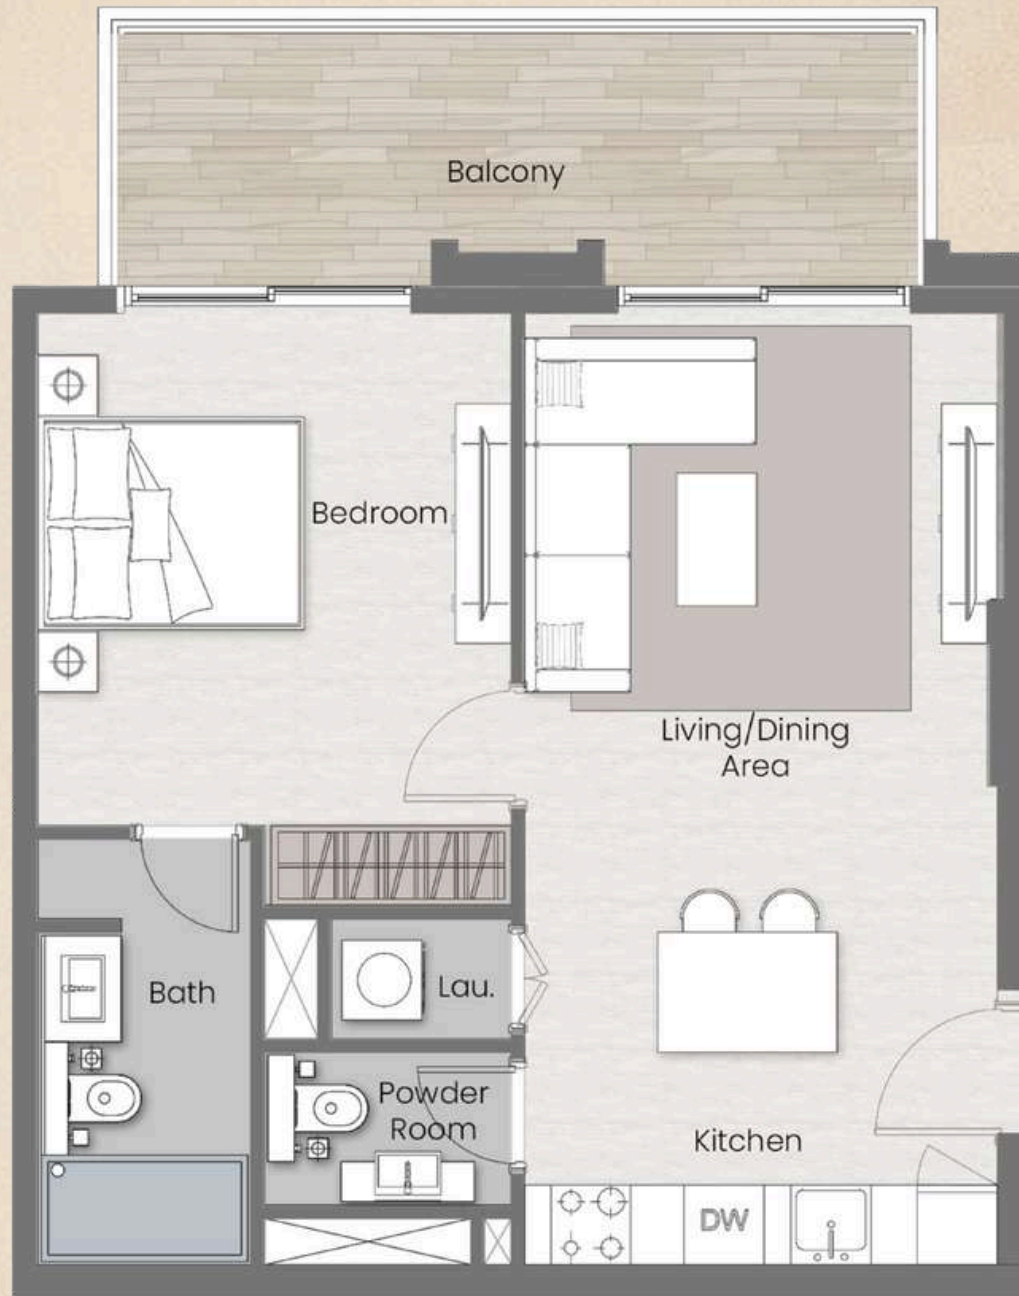

Rooftop

11 Floor

10 Floor

9 Floor

8 Floor

7 Floor

6 Floor

5 Floor

4 Floor

3 Floor

2 Floor

1 Floor

Amenities

Amenities

• **Number of Units: 159 units**

- Studio - 81 units
- 1 BHK - 49 units
- 2 BHK - 29 units

• **Amenities Floors:**

- 2 Floor
- Rooftop

“Luna”

“Vista”

“Origin”

“Executive”

“Rise”

“Harmony”