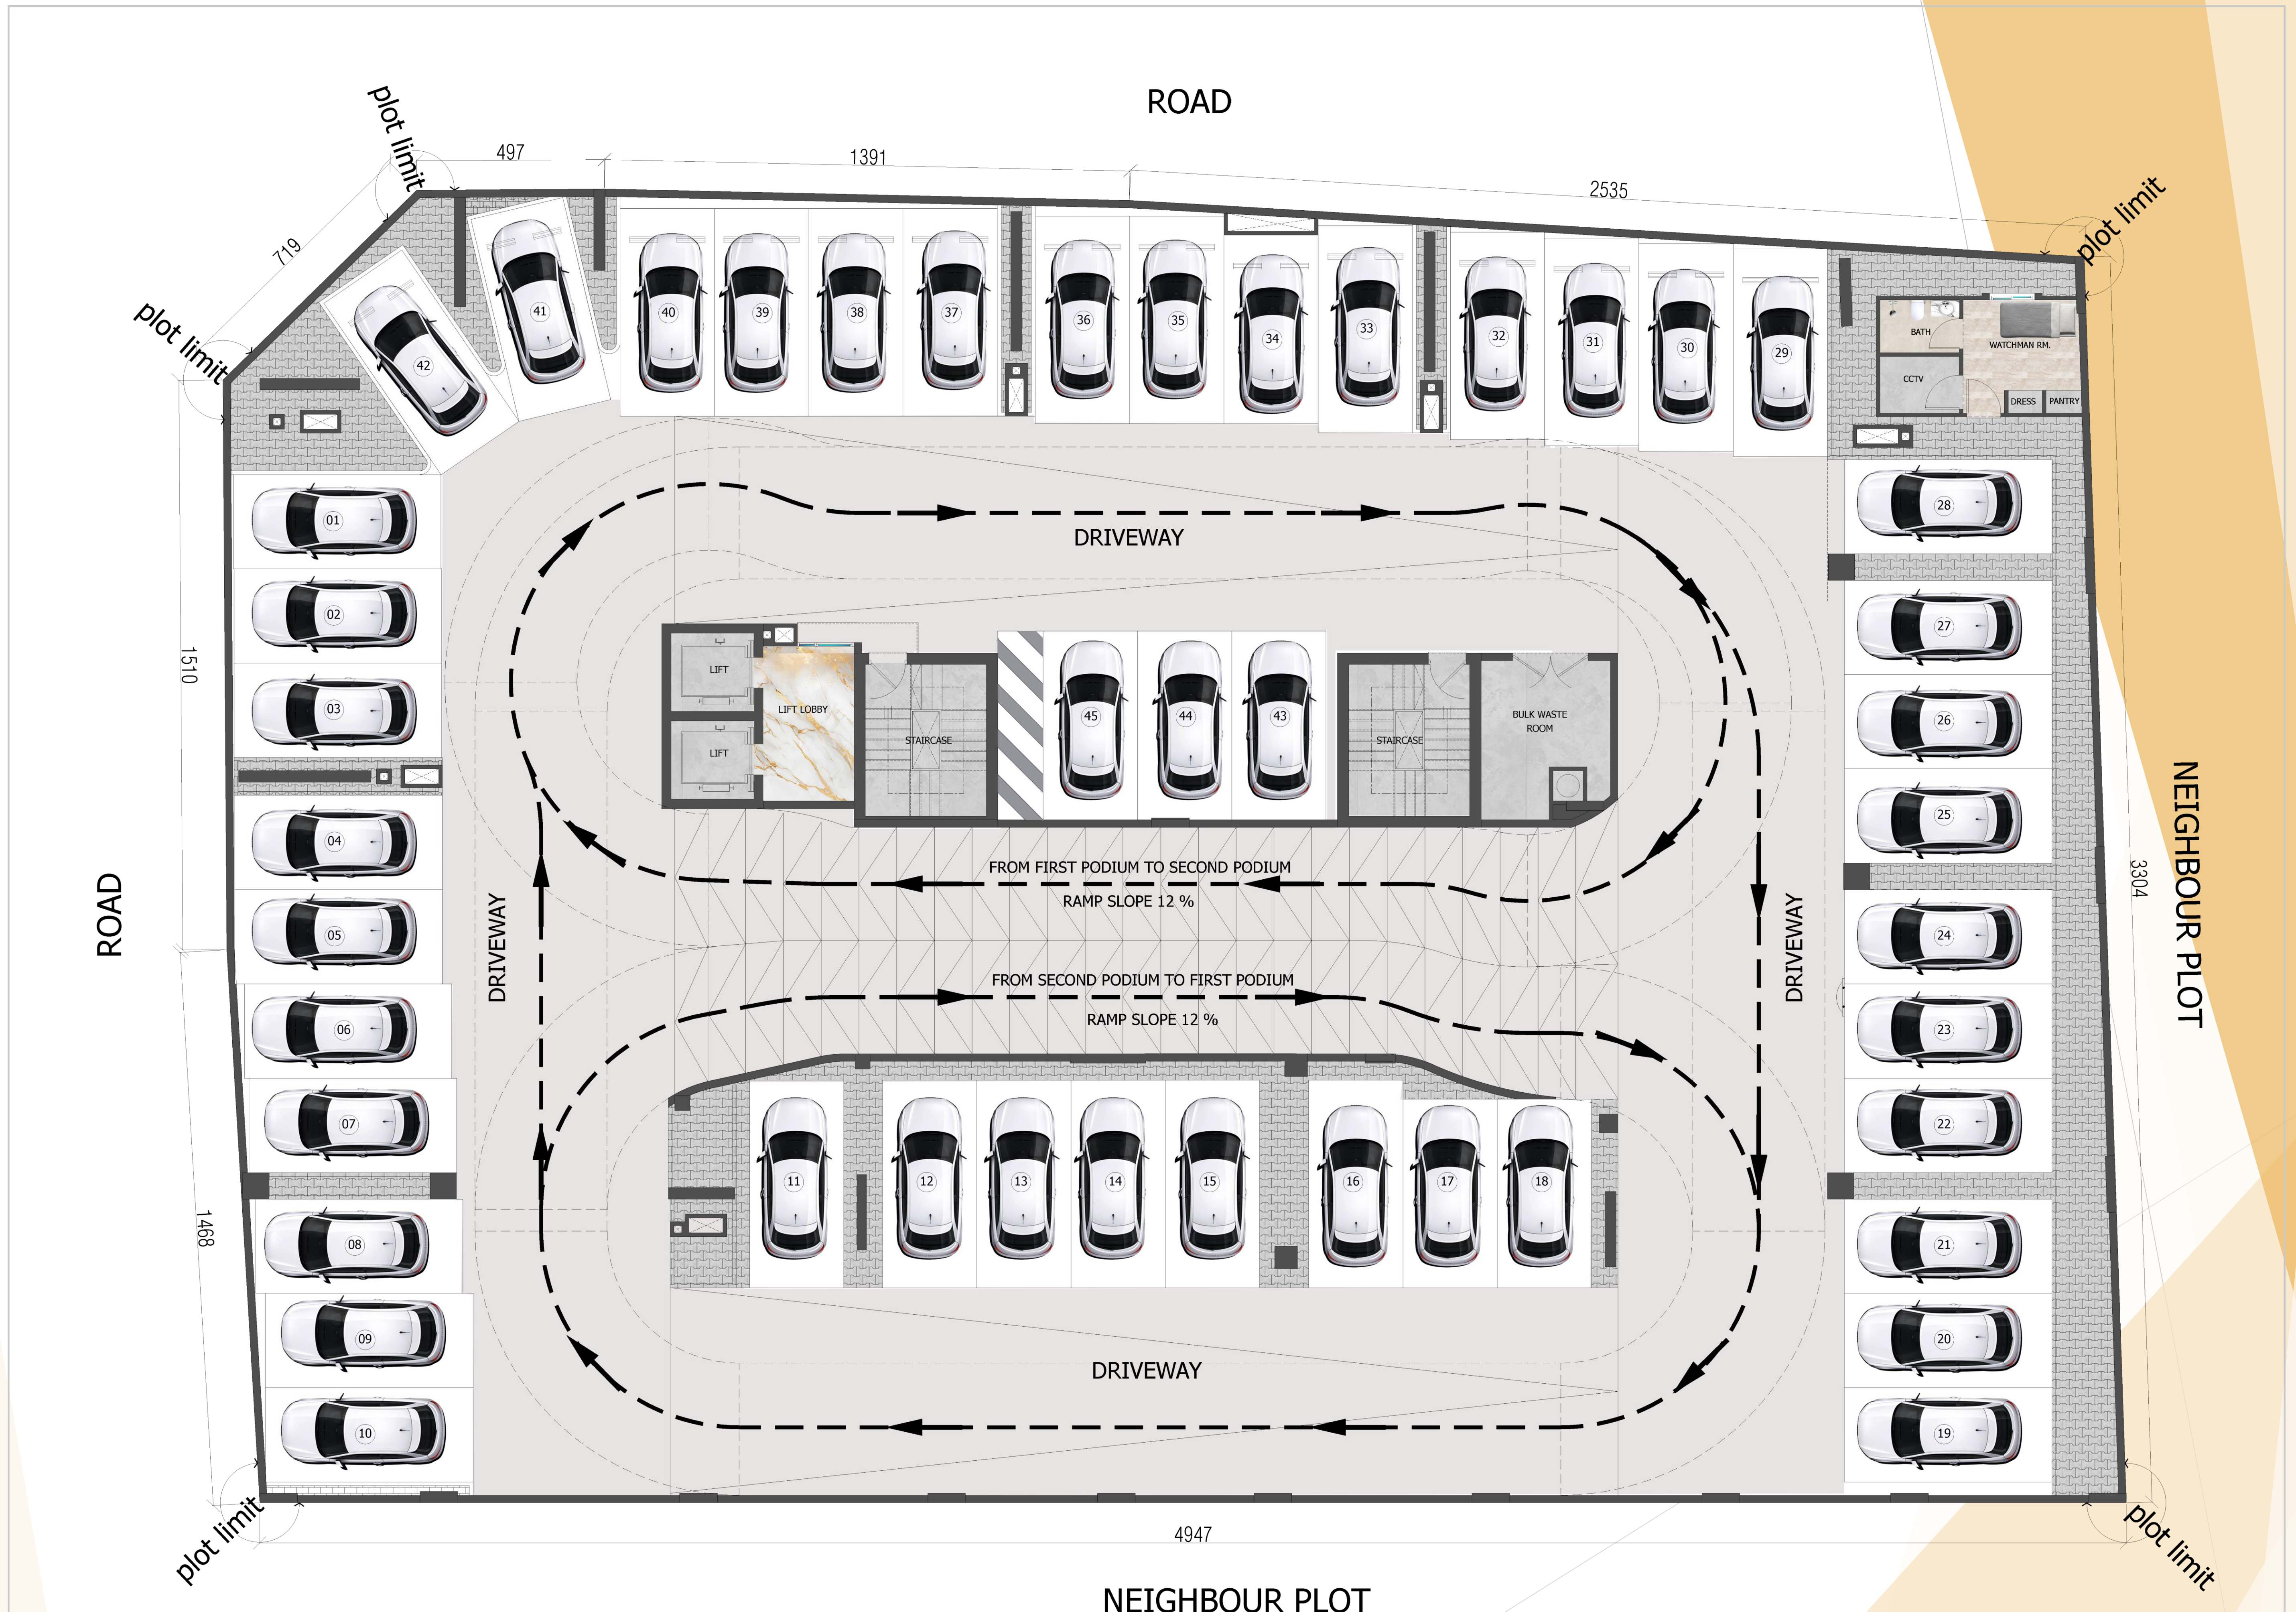

COMMERCIAL & RESIDENTIAL BUILDING

GROUND + 2 PODIUM + 7 FLOORS + ROOF

PLOT NO : 6218573

AREA : WARSAN FIRST- DUBAI

CLIENT : LAZONE DEVELOPEMENT

GROUND FLOOR PLAN

1ST PODIUM FLOOR PLAN

2ND PODIUM FLOOR PLAN

FIRST FLOOR PLAN

TYPICAL FLOOR PLAN (2ND-7TH)

plot limit

plot limit

plot limit

ROOF FLOOR PLAN