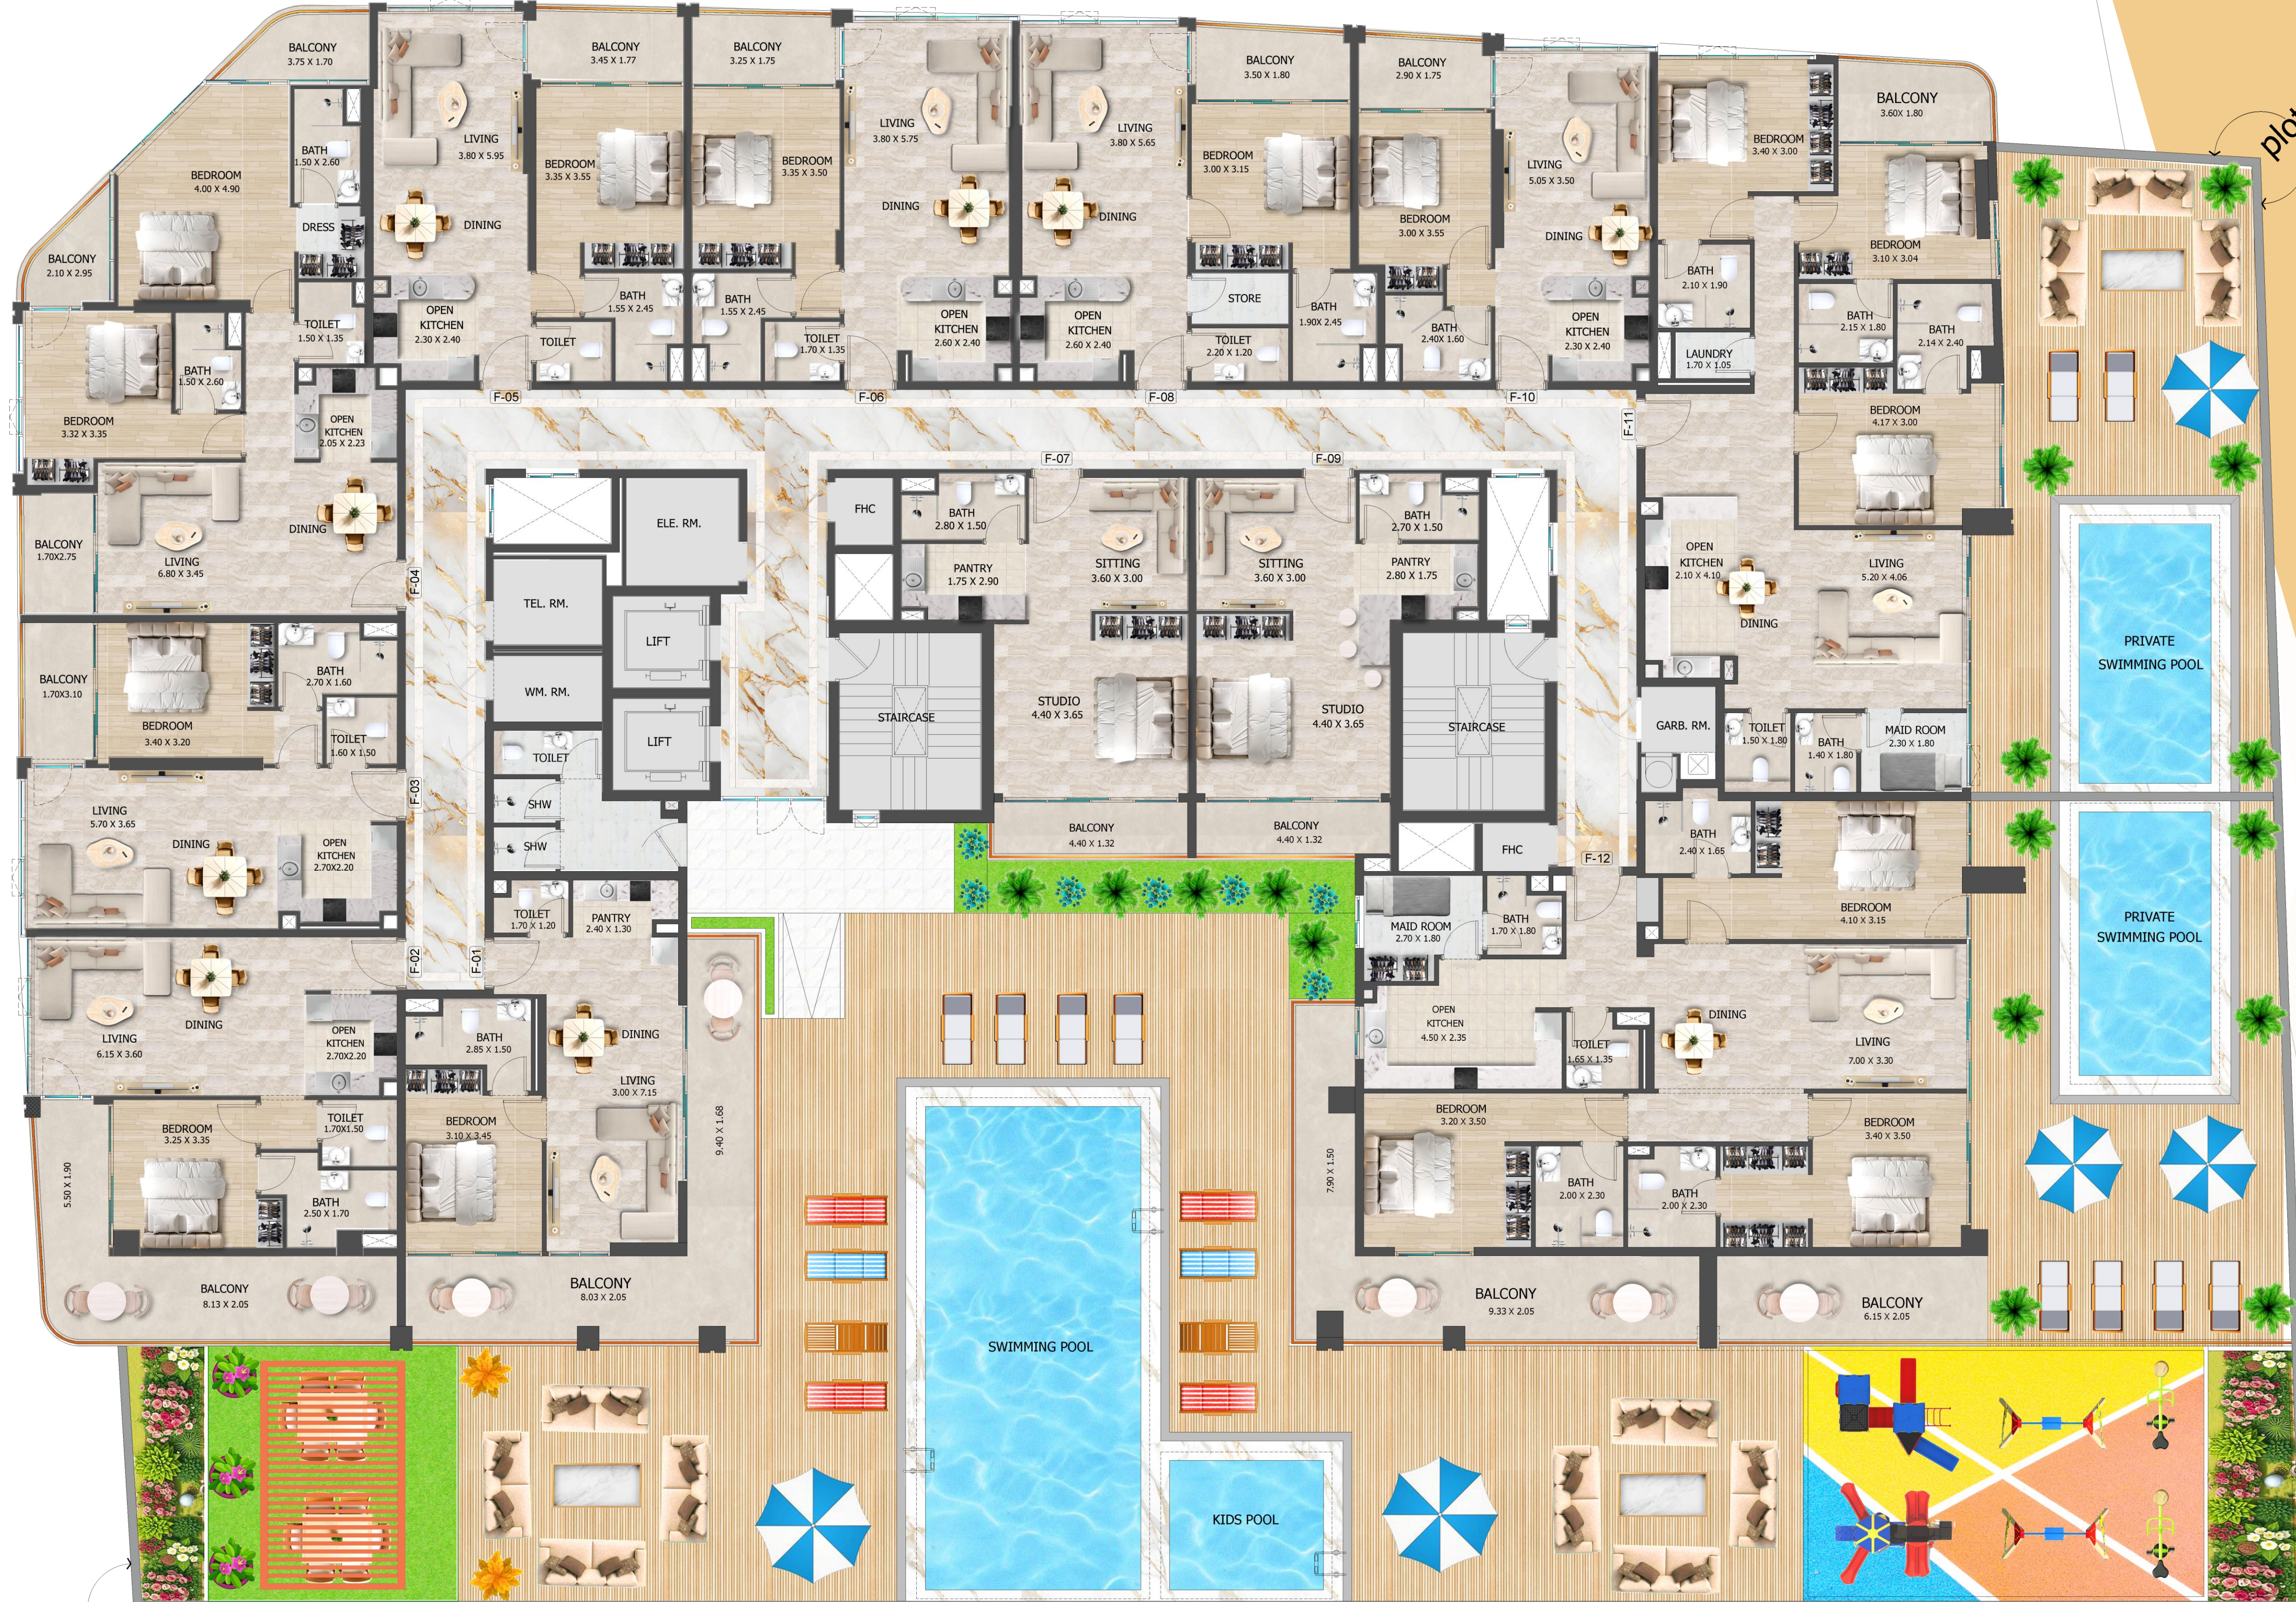

COMMERCIAL & RESIDENTIAL BUILDING

GROUND + 2 PODIUM + 7 FLOORS + ROOF

PLOT NO : 6218573

AREA : WARSAN FIRST- DUBAI

CLIENT : LAZONE DEVELOPEMENT

GROUND FLOOR PLAN

1ST PODIUM FLOOR PLAN

2ND PODIUM FLOOR PLAN

FIRST FLOOR PLAN

TYPICAL FLOOR PLAN (2ND-7TH)

plot limit

plot limit

plot limit

ROOF FLOOR PLAN