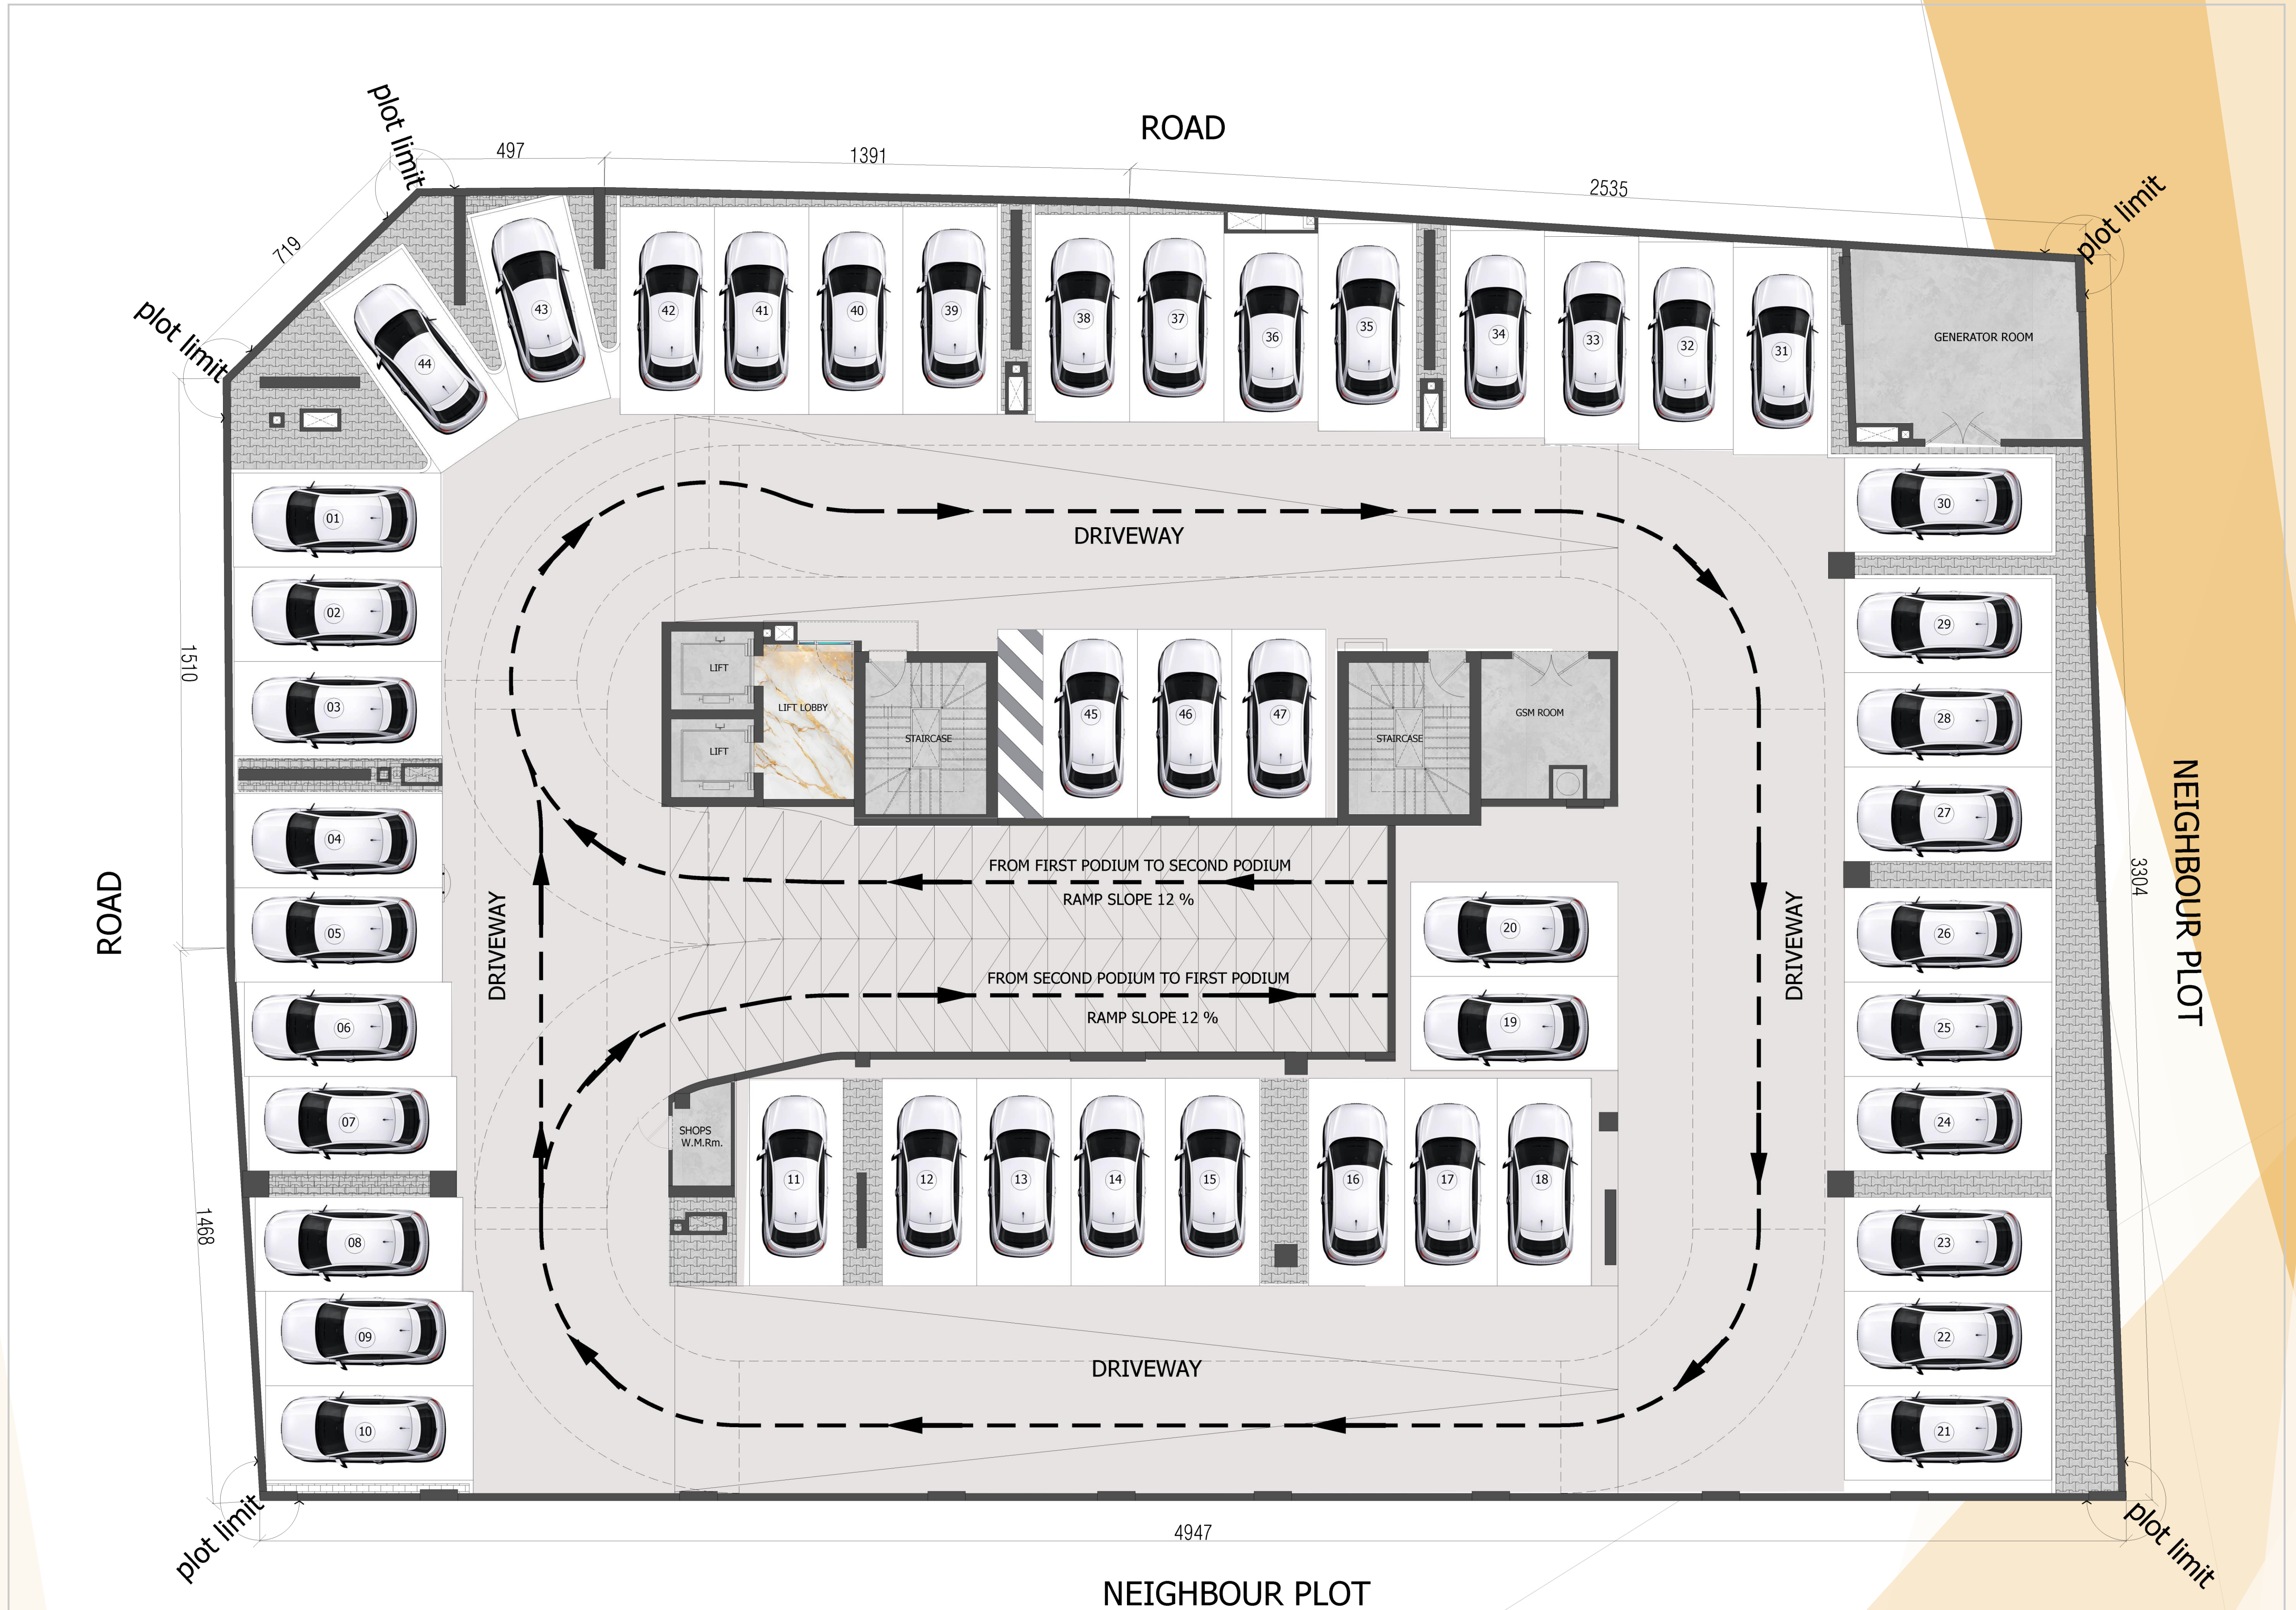

COMMERCIAL & RESIDENTIAL BUILDING

GROUND + 2 PODIUM + 7 FLOORS + ROOF

PLOT NO : 6218573

AREA : WARSAN FIRST- DUBAI

CLIENT : LAZONE DEVELOPEMENT

GROUND FLOOR PLAN

1ST PODIUM FLOOR PLAN

2ND PODIUM FLOOR PLAN

FIRST FLOOR PLAN

TYPICAL FLOOR PLAN (2ND-7TH)

plot limit

plot limit

plot limit

ROOF FLOOR PLAN