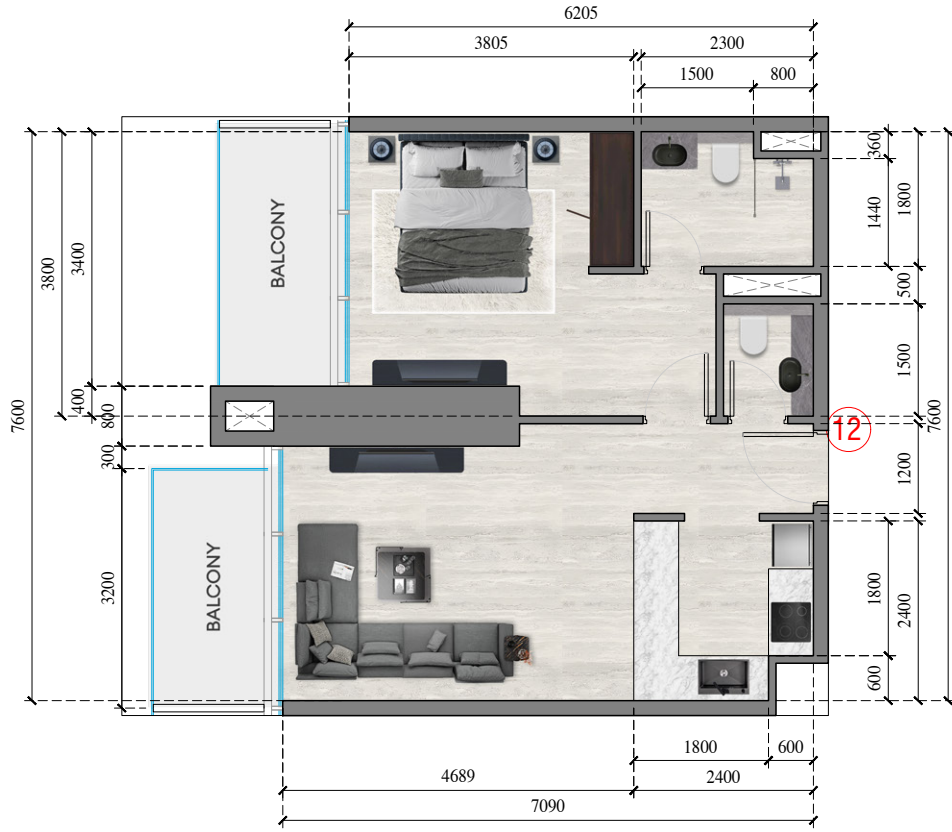

JVC TOWER
APARTMENT 12
APARTMENT TYPE : 1 BEDROOM
FLOOR NO. : 36th - 50th FLOOR