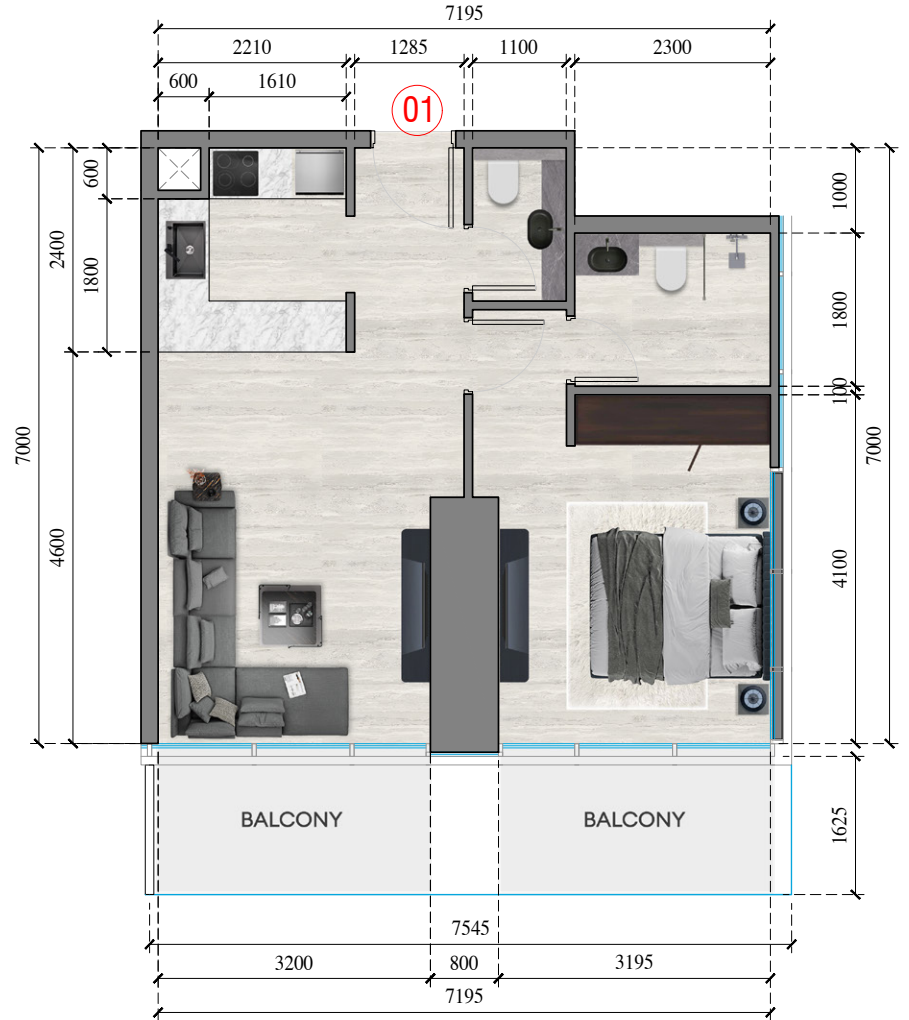

JVC TOWER
APARTMENT 1
APARTMENT TYPE : 1 BEDROOM
FLOOR NO. : 36th - 50th FLOOR