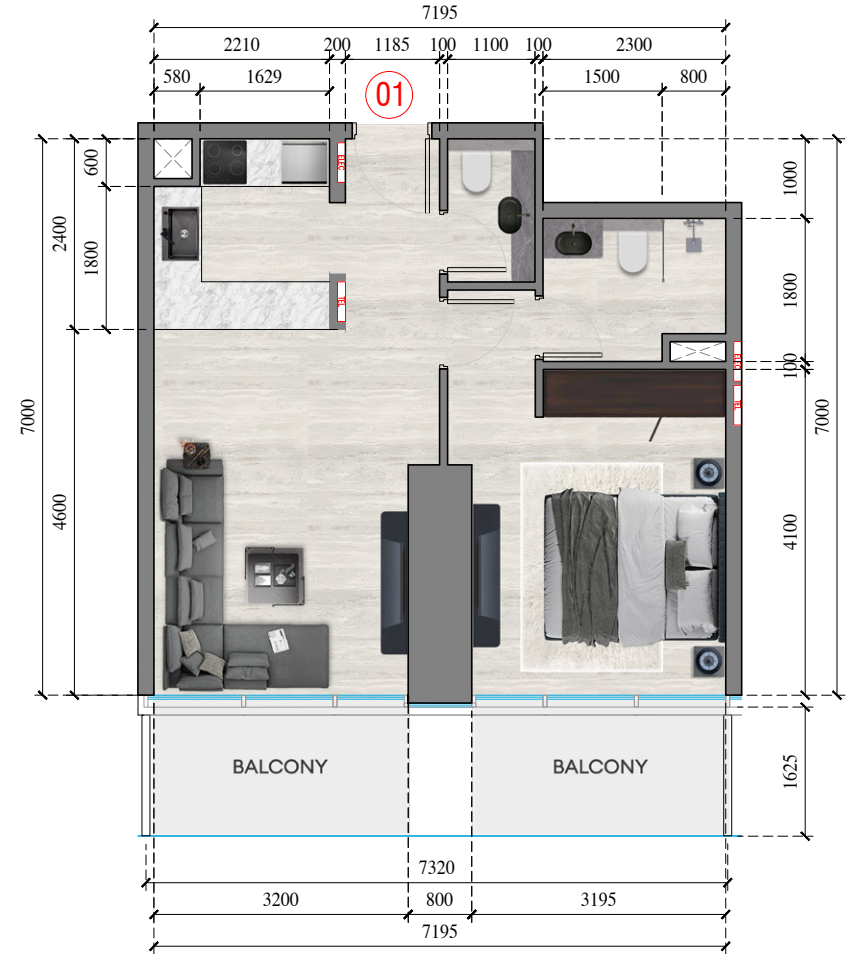

Mu'allabat Blvd

Hessa St ▲

Mu'allabat Blvd

Mu'allabat Blvd

Sheikh Mohammed Bin Zayed Rd ▼

■ DUPLEX UPPER LEVEL

UNIT PLANS

JVC TOWER
APARTMENT 1
APARTMENT TYPE : 1 BEDROOM
FLOOR NO. : 6th-15th, 17th - 34th