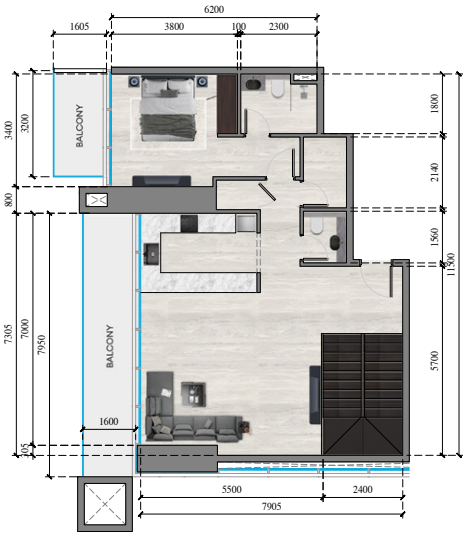

APARTMENT 4	
APARTMENT TYPE :	DUPLEX TYPE
LEVEL :	GROUND FLOOR
FLOOR NO :	62nd FLOORS

APARTMENT 4	
APARTMENT TYPE :	DUPLEX TYPE
LEVEL :	FIRST FLOOR
FLOOR NO :	63rd FLOORS

GROUND FLOOR LEVEL