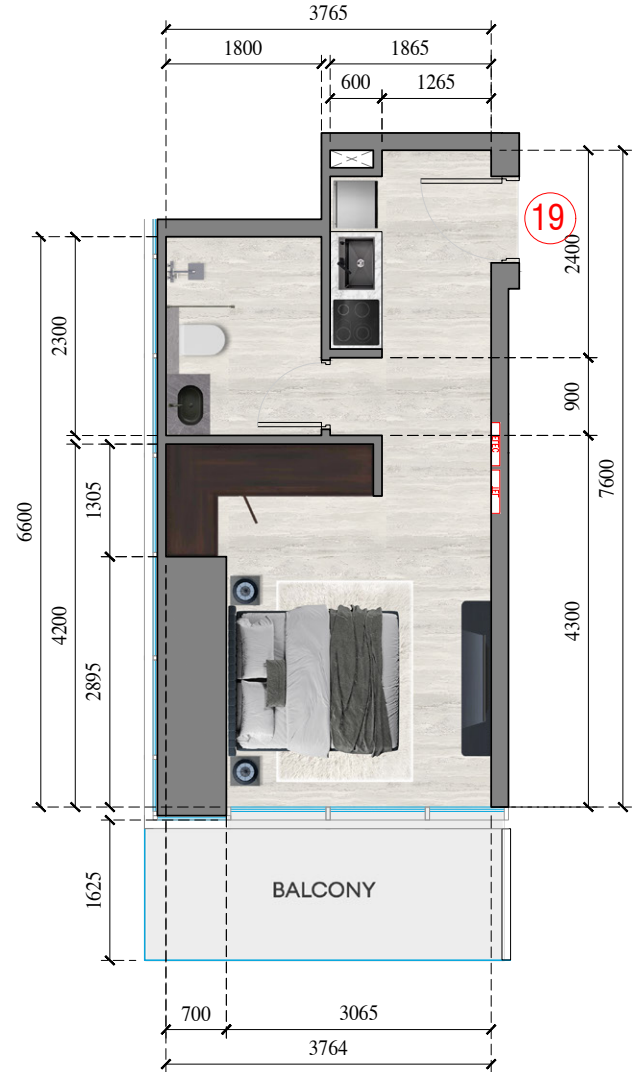

14

JVC TOWER
APARTMENT 15
APARTMENT TYPE : STUDIO
FLOOR NO. : 6th-15th, 17th - 34th

15

JVC TOWER
APARTMENT 18
APARTMENT TYPE : STUDIO
FLOOR NO. : 6th-15th, 17th - 34th

JVC TOWER
APARTMENT 13
APARTMENT TYPE : STUDIO
FLOOR NO. : 36th - 50th

JVC TOWER
APARTMENT 19
APARTMENT TYPE : STUDIO
FLOOR NO. : 6th-15th, 17th - 34th

JVC TOWER
APARTMENT 20
APARTMENT TYPE : 1 BEDROOM
FLOOR NO. : 6th-15th, 17th - 34th

JVC TOWER
APARTMENT 1
APARTMENT TYPE : 1 BEDROOM
FLOOR NO. : 36th - 50th FLOOR