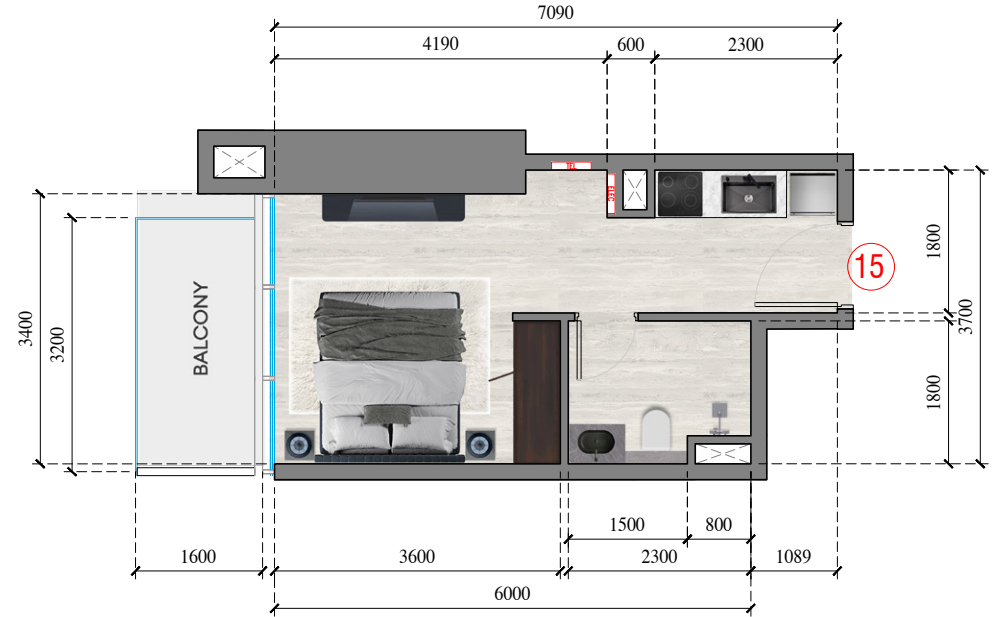

JVC TOWER
APARTMENT 14
APARTMENT TYPE : STUDIO
FLOOR NO. : 6th-15th, 17th - 34th

14

JVC TOWER
APARTMENT 15
APARTMENT TYPE : STUDIO
FLOOR NO. : 6th-15th, 17th - 34th

15