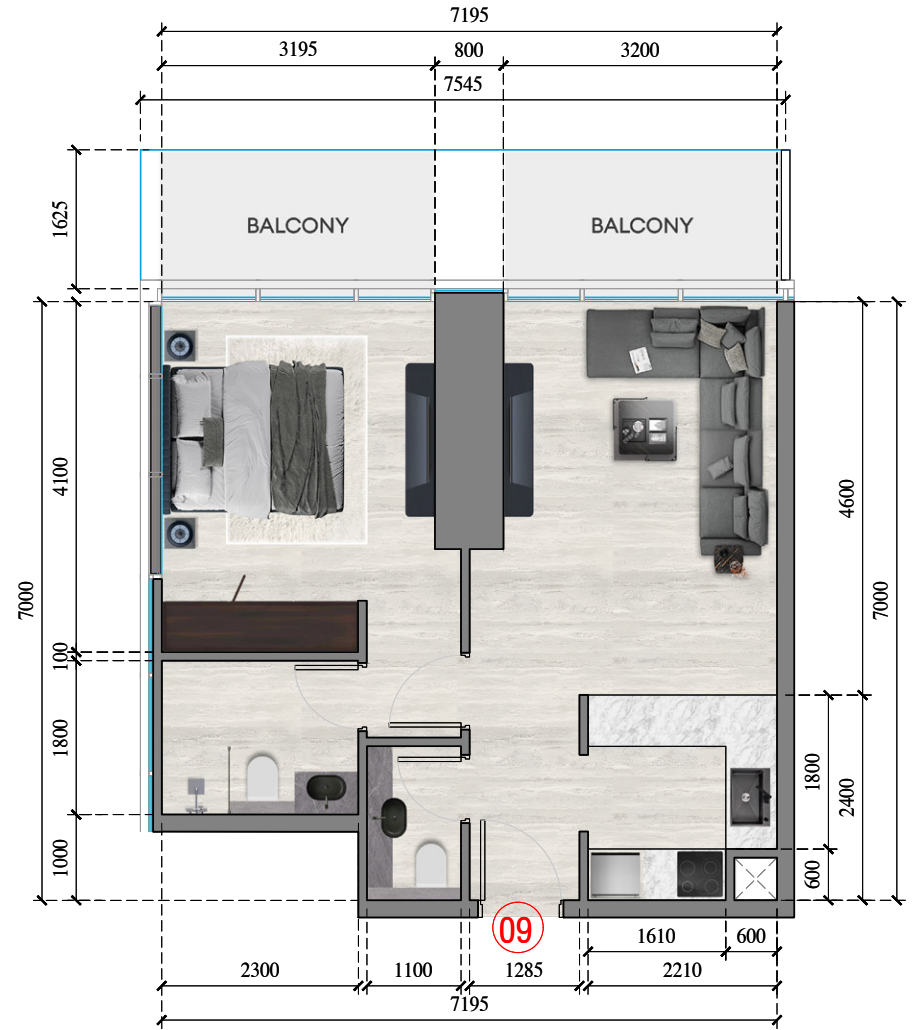

JVC TOWER
APARTMENT 9
APARTMENT TYPE : 1 BEDROOM
FLOOR NO. : 38th - 50th FLOOR