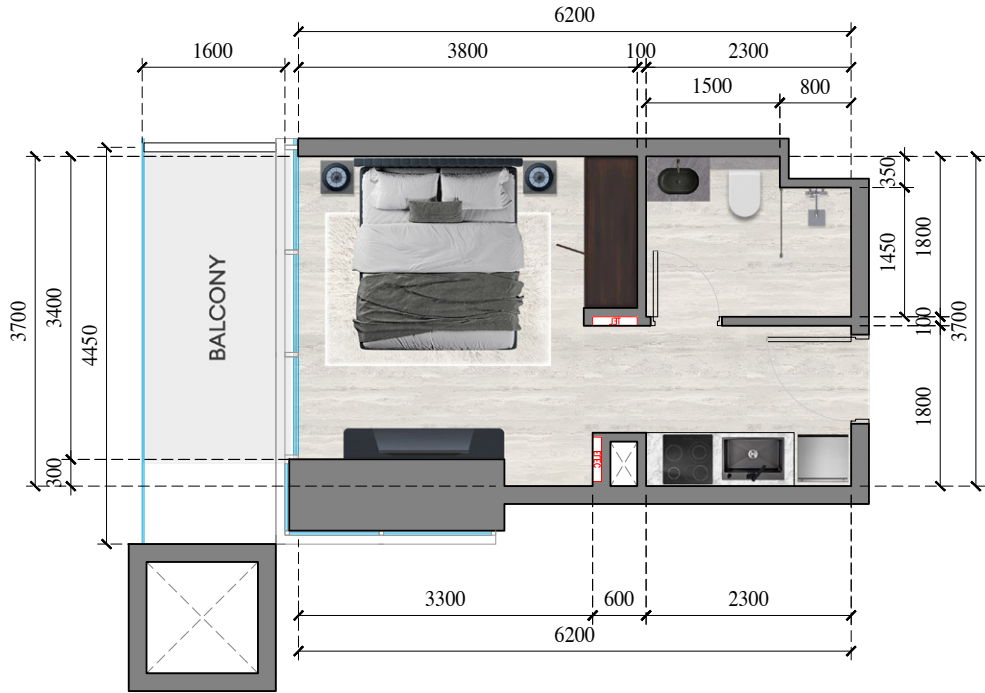

14

JVC TOWER
APARTMENT 15
APARTMENT TYPE : STUDIO
FLOOR NO. : 6th-15th, 17th - 34th

15

JVC TOWER
APARTMENT 18
APARTMENT TYPE : STUDIO
FLOOR NO. : 6th-15th, 17th - 34th

JVC TOWER
APARTMENT 13
APARTMENT TYPE : STUDIO
FLOOR NO. : 36th - 50th