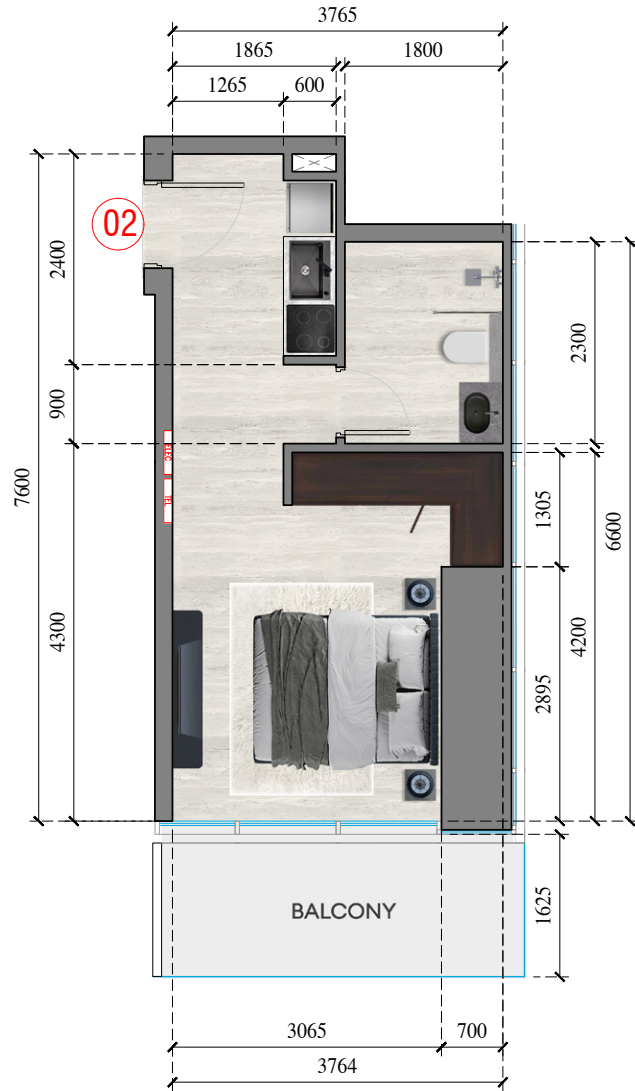

Mu'allabat Blvd

Hessa St ▲

Mu'allabat Blvd

Mu'allabat Blvd

Sheikh Mohammed Bin Zayed Rd ▼

■ DUPLEX UPPER LEVEL

UNIT PLANS

JVC TOWER
APARTMENT 1
APARTMENT TYPE : 1 BEDROOM
FLOOR NO. : 6th-15th, 17th - 34th

JVC TOWER
APARTMENT 2
APARTMENT TYPE : STUDIO
FLOOR NO. : 6th-15th, 17th - 34th

JVC TOWER
APARTMENT 3
APARTMENT TYPE : STUDIO
FLOOR NO. : 6th-15th, 17th - 34th

JVC TOWER
APARTMENT 2
APARTMENT TYPE : STUDIO
FLOOR NO. : 36th - 50th