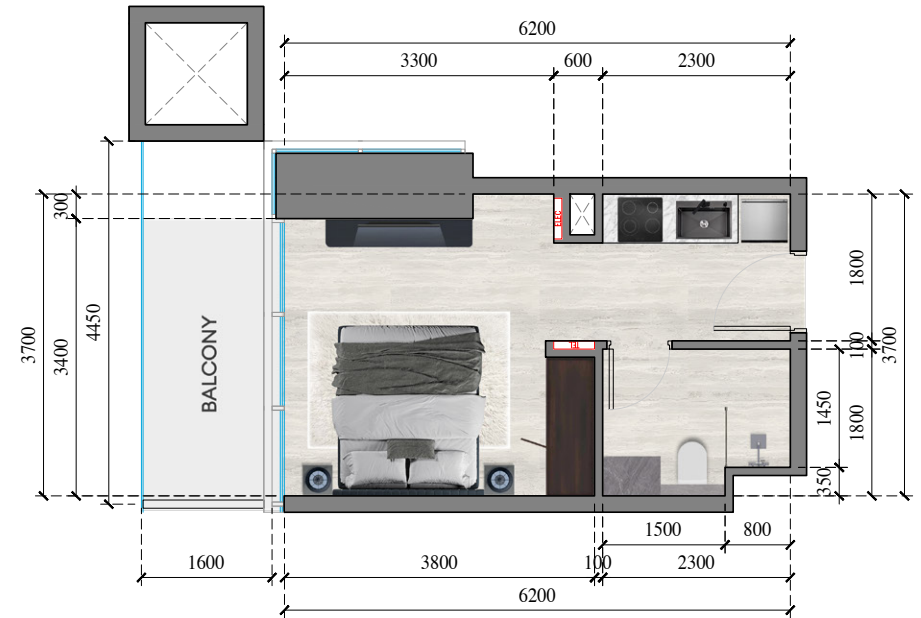

JVC TOWER
APARTMENT 13
APARTMENT TYPE : STUDIO
FLOOR NO. : 6th-15th, 17th - 34th

JVC TOWER
APARTMENT 10
APARTMENT TYPE : STUDIO
FLOOR NO. : 36th - 50th