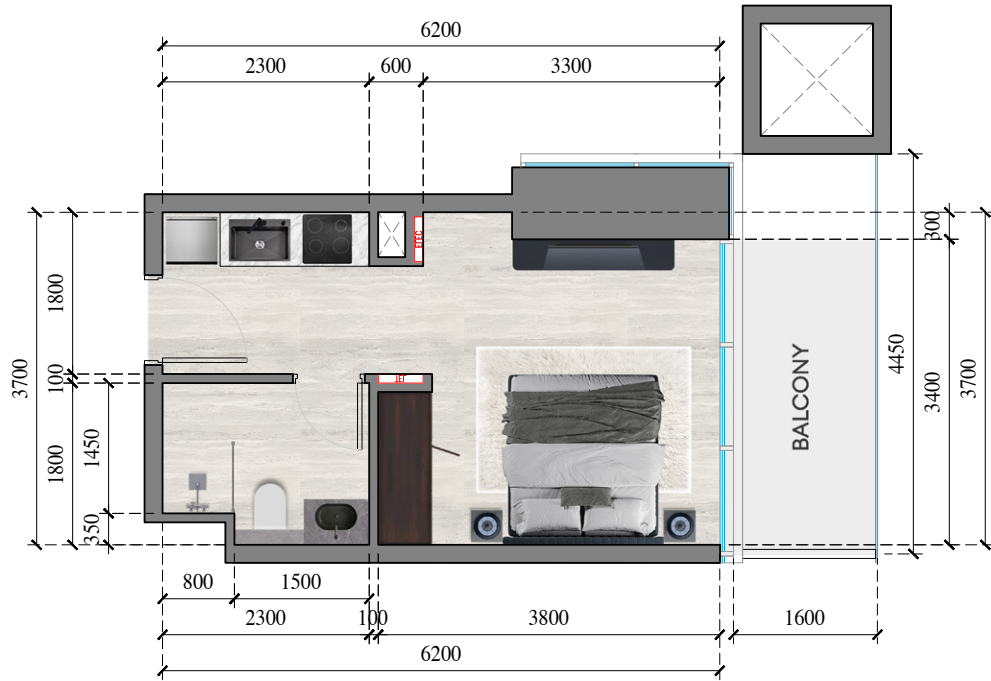

JVC TOWER
APARTMENT 8
APARTMENT TYPE : STUDIO
FLOOR NO. : 6th-15th, 17th - 34th

JVC TOWER
APARTMENT 7
APARTMENT TYPE : STUDIO
FLOOR NO. : 36th - 50th