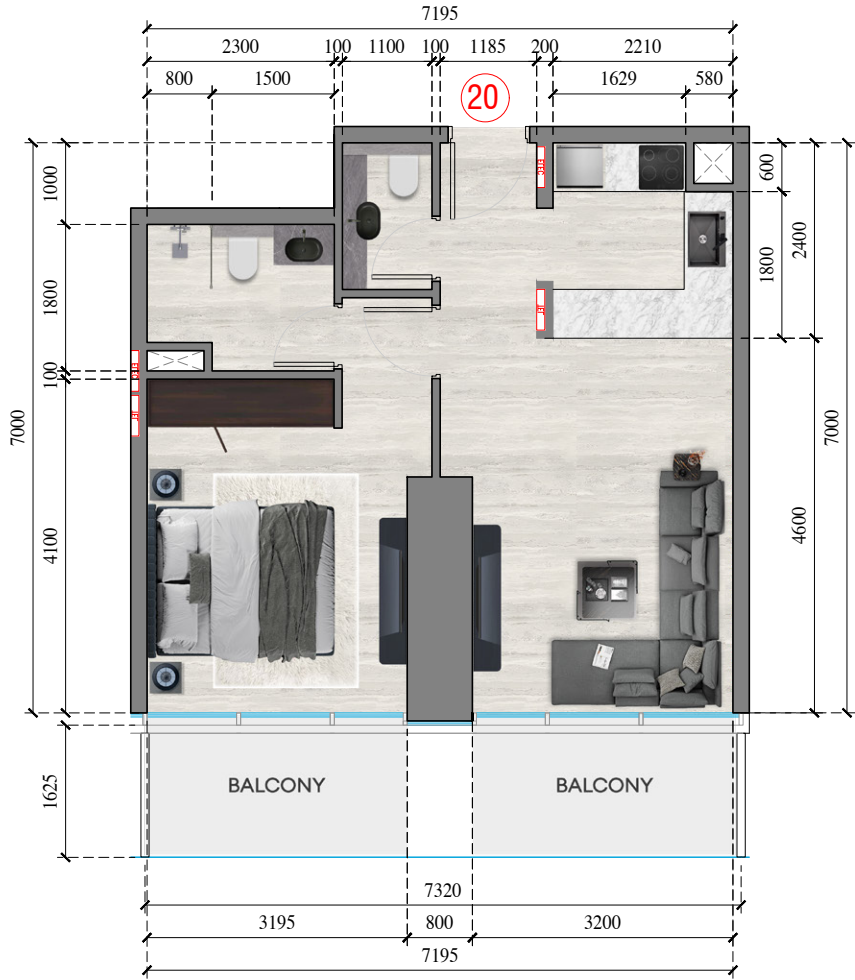

JVC TOWER
APARTMENT 20
APARTMENT TYPE : 1 BEDROOM
FLOOR NO. : 6th-15th, 17th - 34th