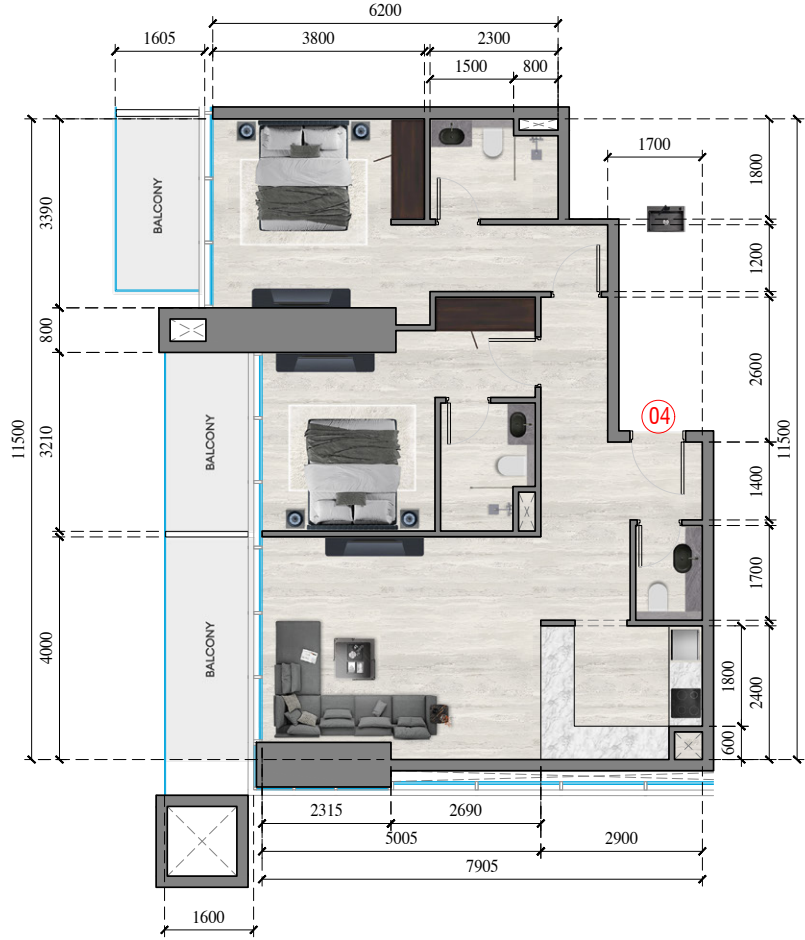

JVC TOWER
APARTMENT 4
APARTMENT TYPE : 2 BEDROOM
FLOOR NO. : 52nd - 61st FLOOR