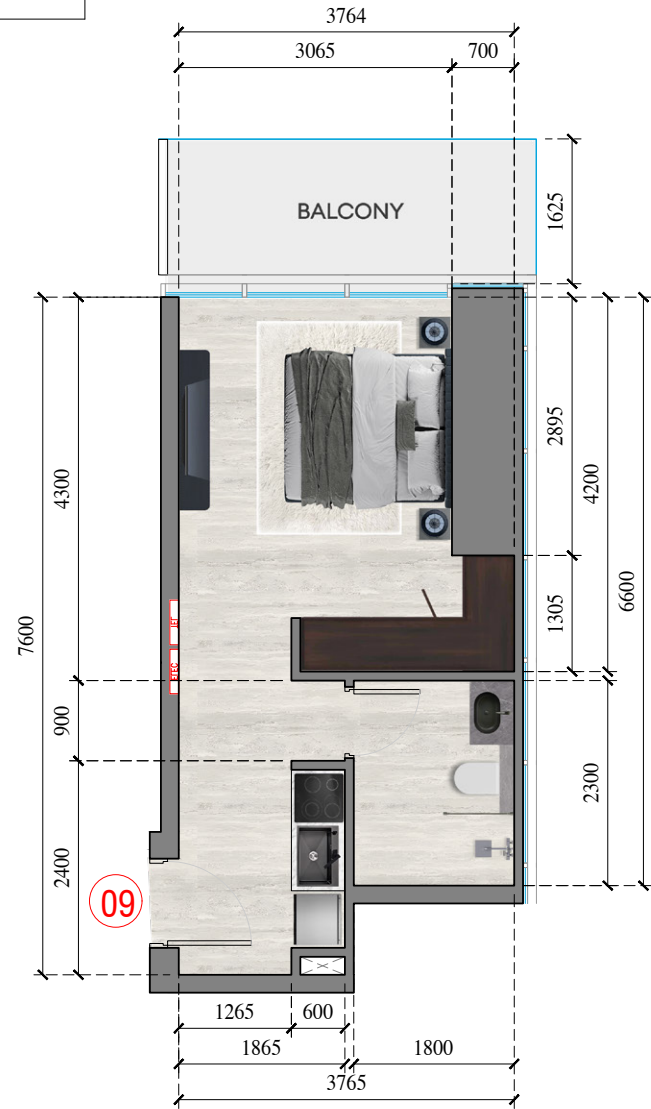

JVC TOWER
APARTMENT 9
APARTMENT TYPE : STUDIO
FLOOR NO. : 6th-15th, 17th - 34th