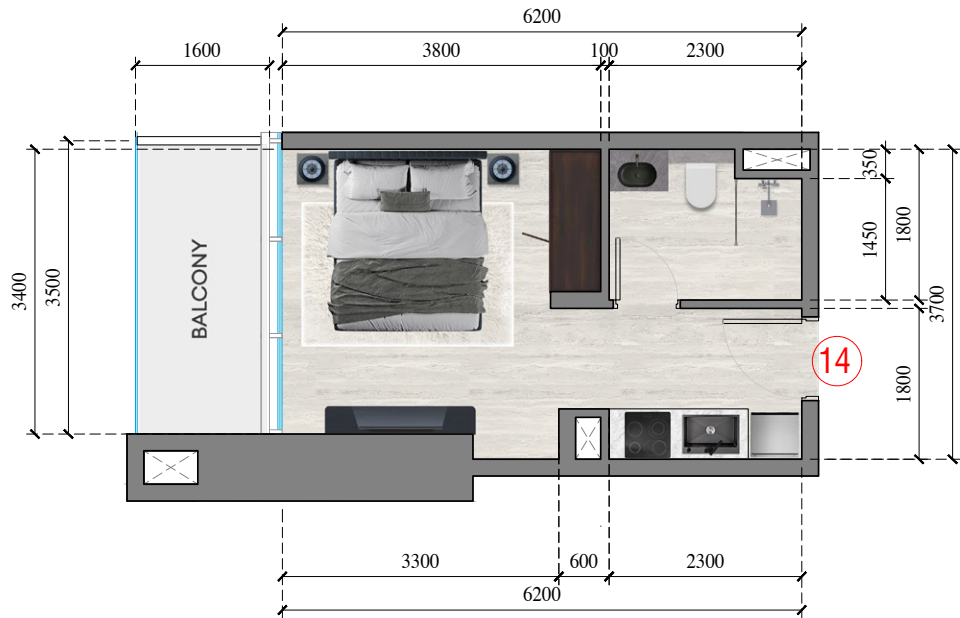

JVC TOWER
APARTMENT 14
APARTMENT TYPE : STUDIO
FLOOR NO. : 6th-15th, 17th - 34th

14

JVC TOWER
APARTMENT 15
APARTMENT TYPE : STUDIO
FLOOR NO. : 6th-15th, 17th - 34th