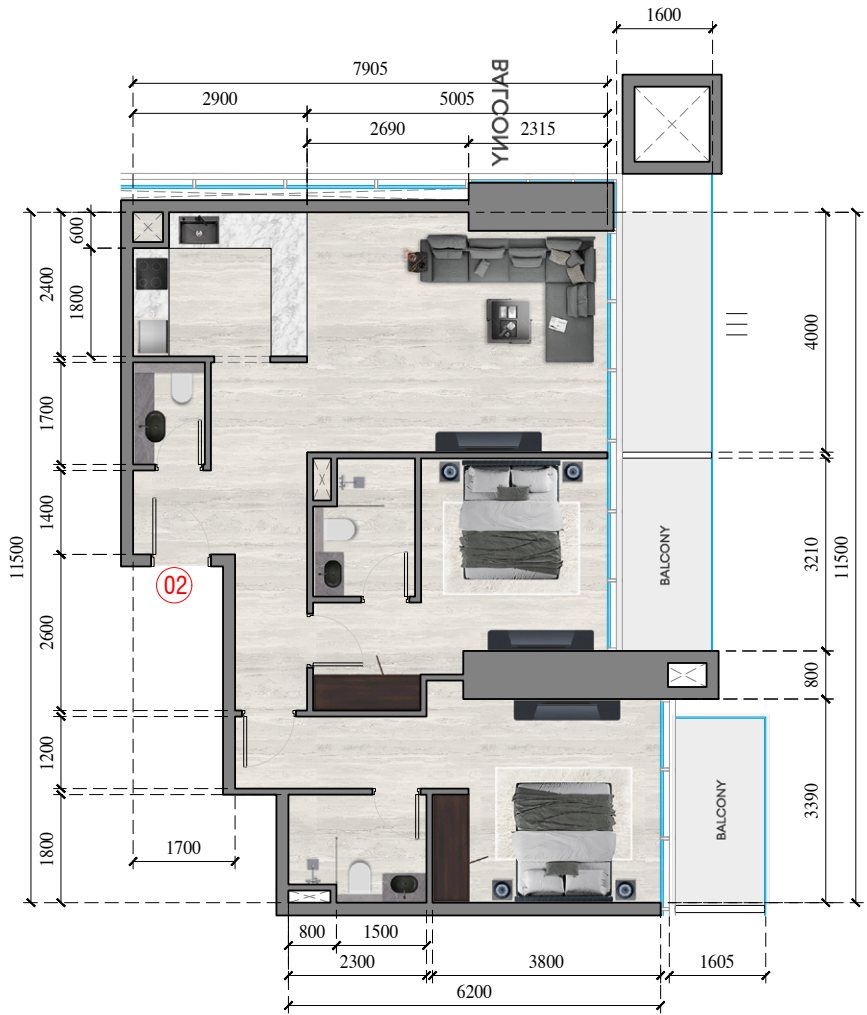

JVC TOWER
APARTMENT 2
APARTMENT TYPE : 2 BEDROOM
FLOOR NO. : 52nd - 61st FLOOR