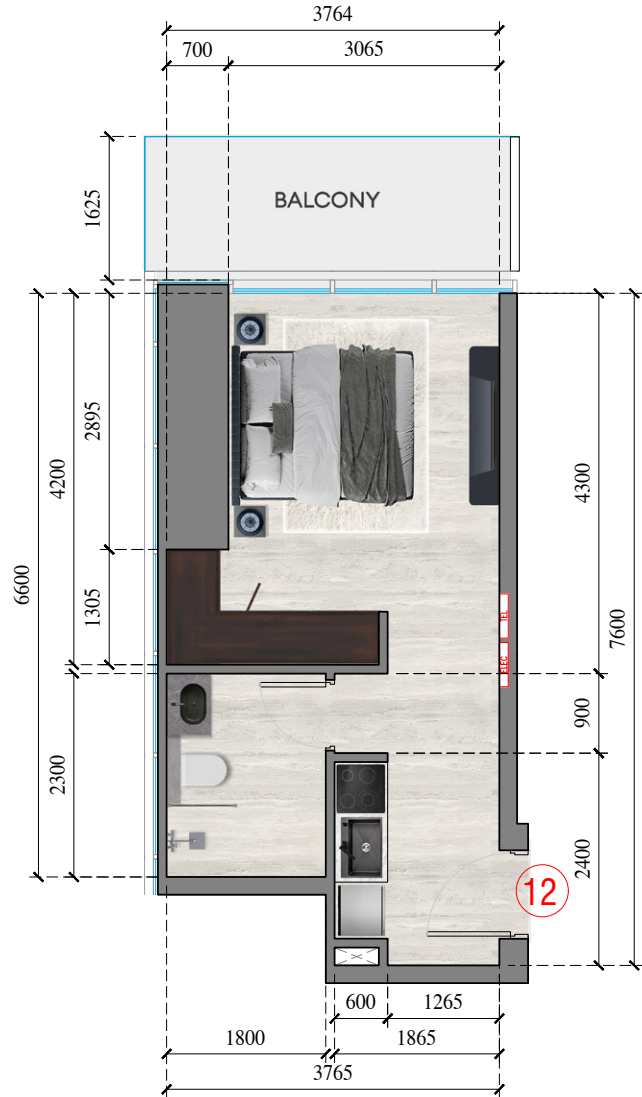

JVC TOWER
APARTMENT 12
APARTMENT TYPE : STUDIO
FLOOR NO. : 6th-15th, 17th - 34th