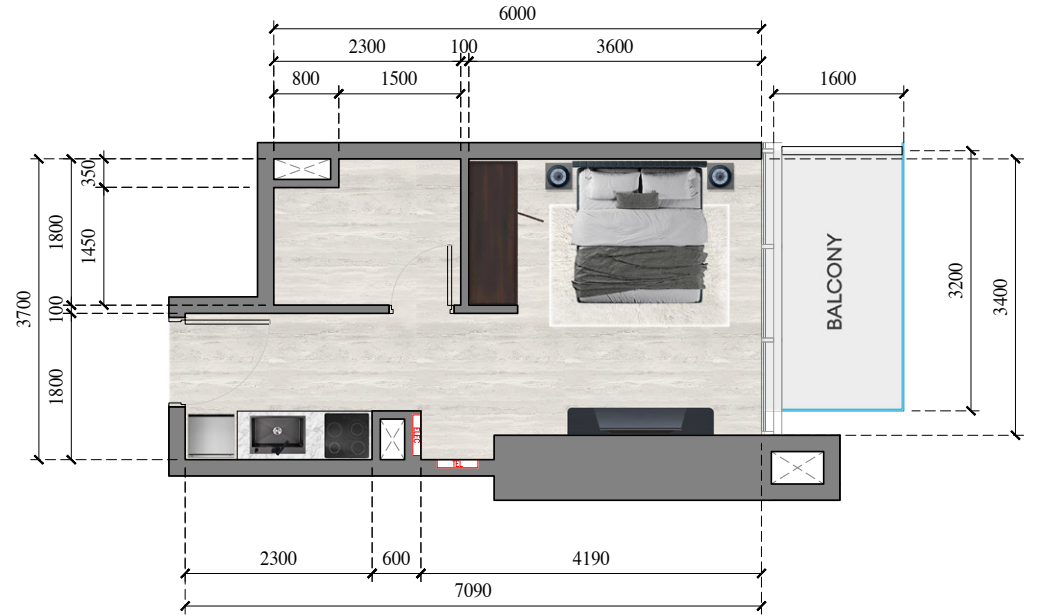

JVC TOWER
APARTMENT 5
APARTMENT TYPE : STUDIO
FLOOR NO. : 6th-15th, 17th - 34th

JVC TOWER
APARTMENT 4
APARTMENT TYPE : STUDIO
FLOOR NO. : 36th - 50th