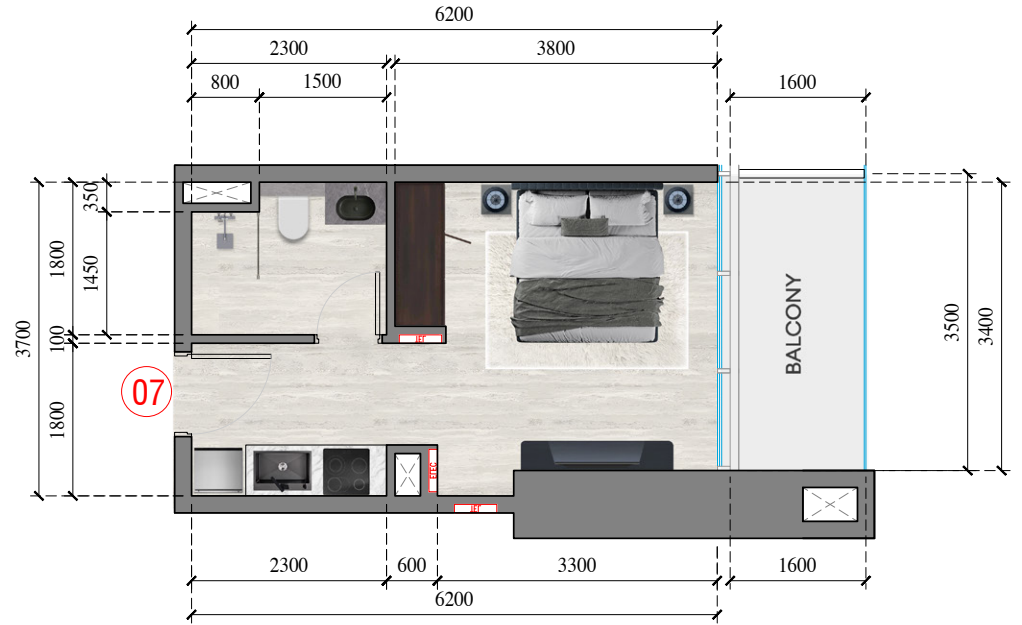

JVC TOWER
APARTMENT 7
APARTMENT TYPE : STUDIO
FLOOR NO. : 6th-15th, 17th - 34th

JVC TOWER
APARTMENT 6
APARTMENT TYPE : STUDIO
FLOOR NO. : 36th - 50th