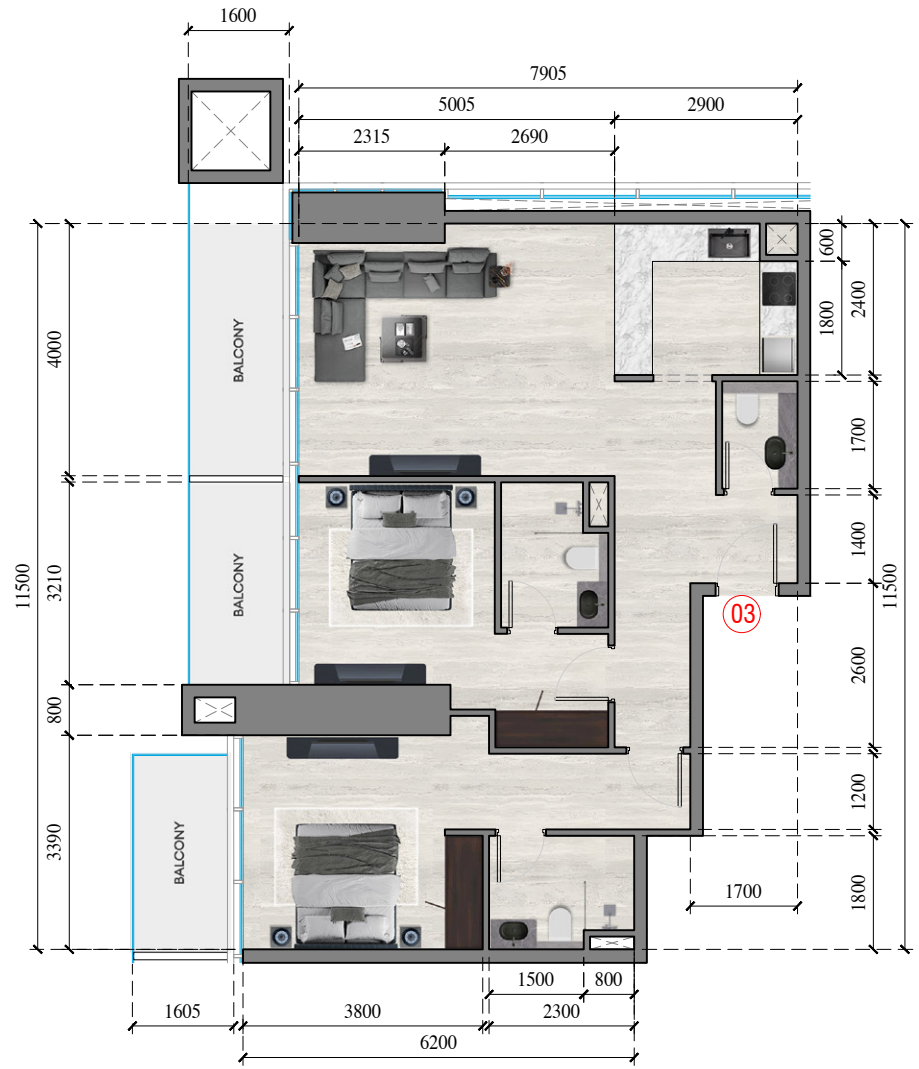

JVC TOWER
APARTMENT 8
APARTMENT TYPE : 1 BEDROOM
FLOOR NO. : 38th - 50th FLOOR

JVC TOWER
APARTMENT 9
APARTMENT TYPE : 1 BEDROOM
FLOOR NO. : 38th - 50th FLOOR

JVC TOWER
APARTMENT 12
APARTMENT TYPE : 1 BEDROOM
FLOOR NO. : 36th - 50th FLOOR

JVC TOWER
APARTMENT 1
APARTMENT TYPE : 2 BEDROOM
FLOOR NO. : 52nd - 61st FLOOR

JVC TOWER
APARTMENT 2
APARTMENT TYPE : 2 BEDROOM
FLOOR NO. : 52nd - 61st FLOOR

JVC TOWER
APARTMENT 3
APARTMENT TYPE : 2 BEDROOM
FLOOR NO. : 52nd - 61st FLOOR