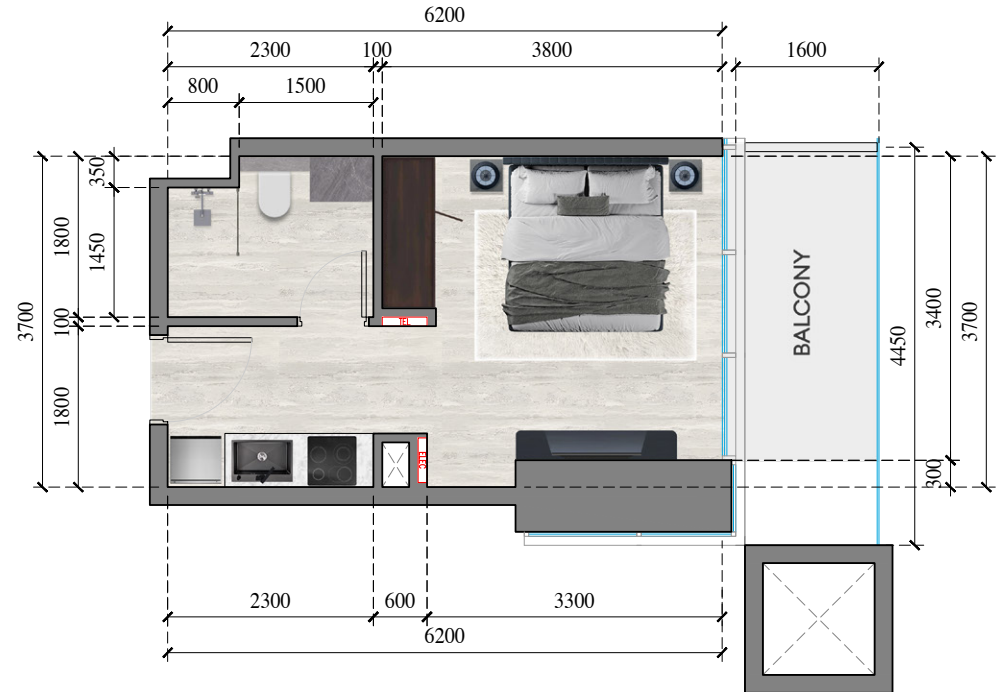

JVC TOWER
APARTMENT 3
APARTMENT TYPE : STUDIO
FLOOR NO. : 6th-15th, 17th - 34th

JVC TOWER
APARTMENT 2
APARTMENT TYPE : STUDIO
FLOOR NO. : 36th - 50th