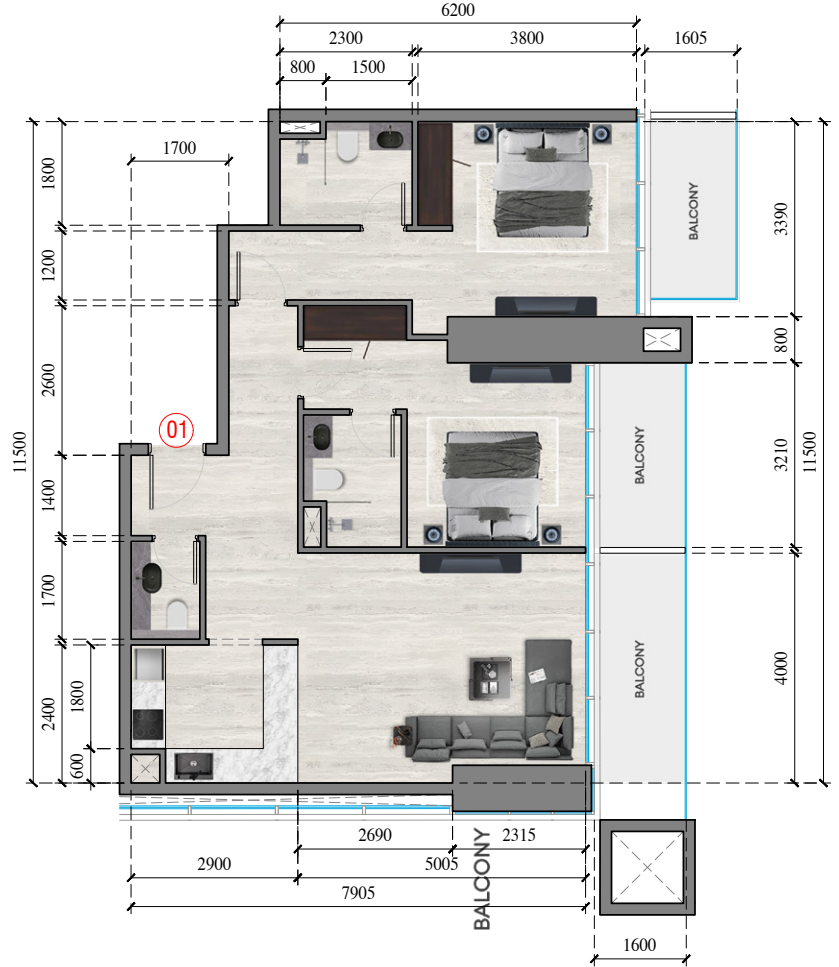

JVC TOWER
APARTMENT 1
APARTMENT TYPE : 2 BEDROOM
FLOOR NO. : 52nd - 61st FLOOR