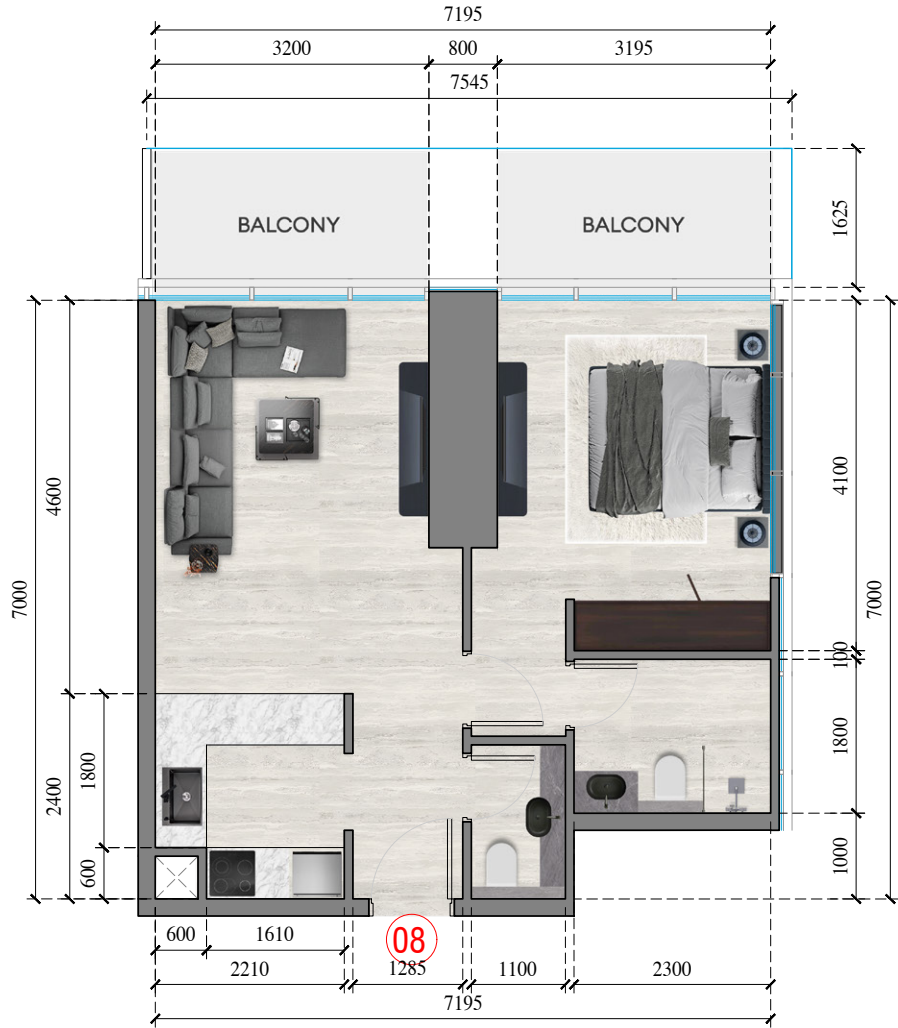

JVC TOWER
APARTMENT 8
APARTMENT TYPE : 1 BEDROOM
FLOOR NO. : 38th - 50th FLOOR