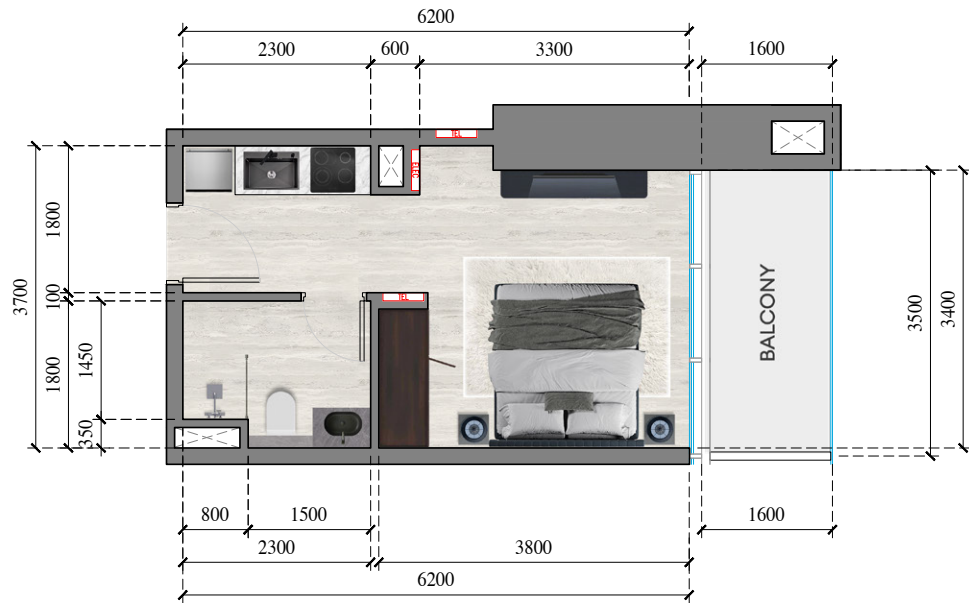

JVC TOWER
APARTMENT 4
APARTMENT TYPE : STUDIO
FLOOR NO. : 6th-15th, 17th - 34th

JVC TOWER
APARTMENT 3
APARTMENT TYPE : STUDIO
FLOOR NO. : 36th - 50th