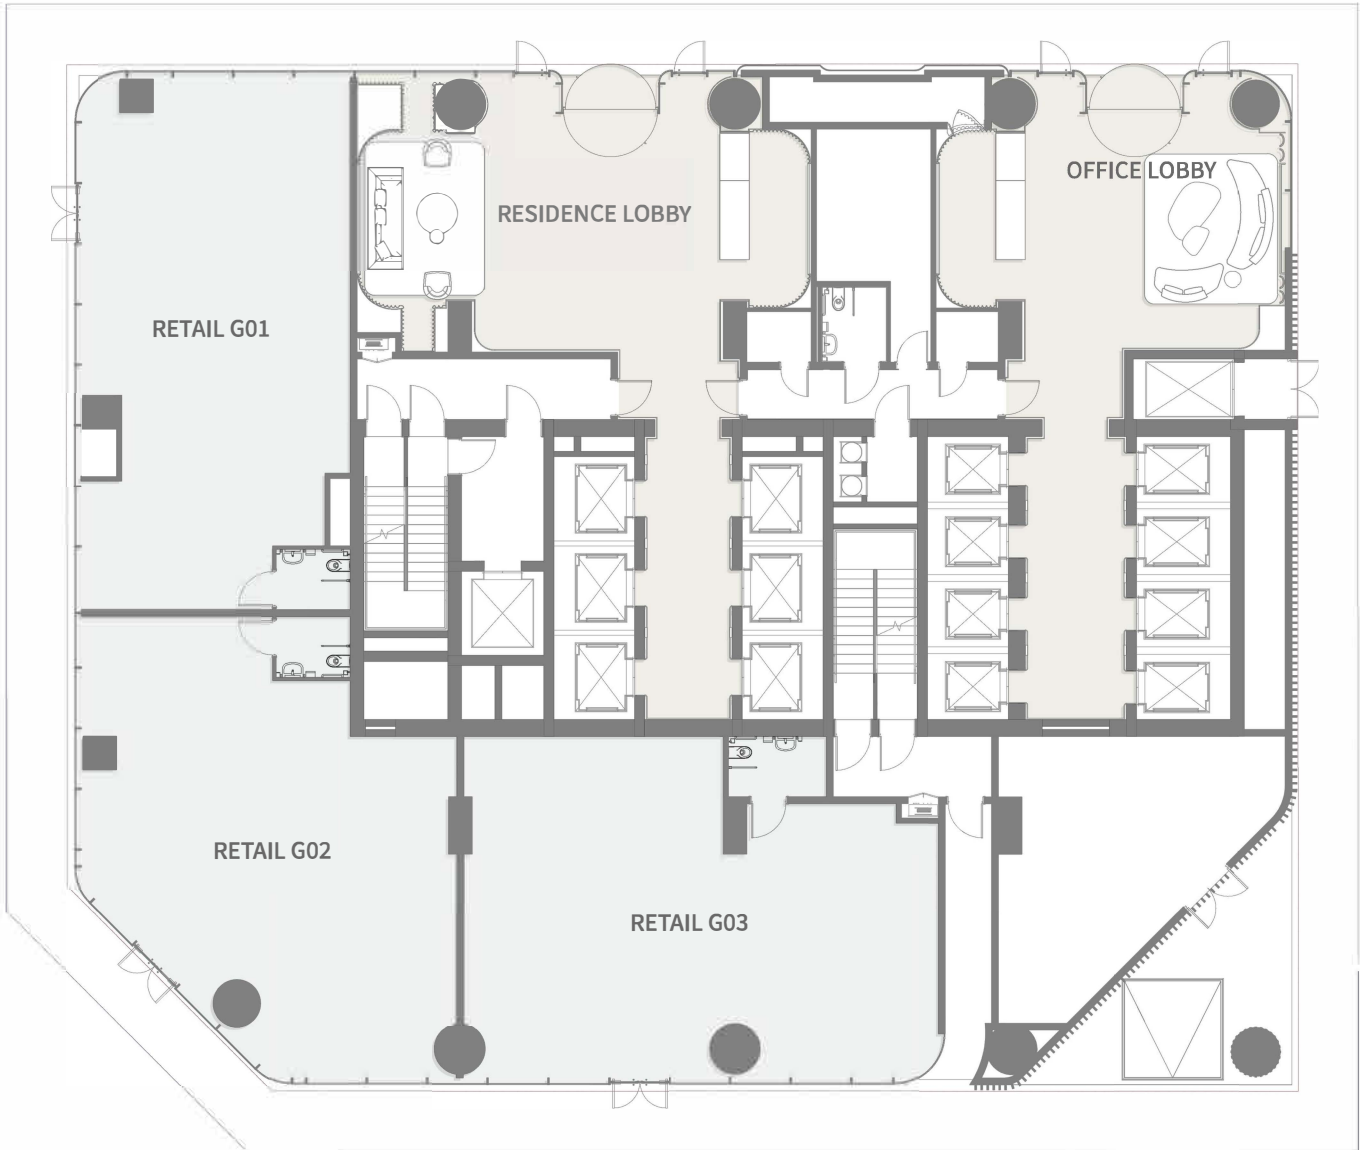

SOL LUXE

LIVE. WORK. THRIVE.

SZR TOWER
GROUND FLOOR LEVEL

SOL LUXE

UNIT PLAN

RETAIL G01

	SQ.M	SQ.FT
TOTAL AREA	131.32	1413.52

GROUND FLOOR LEVEL

SOL LUXE

UNIT PLAN

RETAIL G02

	SQ.M	SQ.FT
TOTAL AREA	132.43	1425.46

GROUND FLOOR LEVEL

SOL LUXE

UNIT PLAN

BURJ AL-ARAB VIEW

OCEAN VIEW

BURJ KHALIFA VIEW

MUSEUM OF THE FUTURE

RETAIL G03

	SQ.M	SQ.FT
TOTAL AREA	142.88	1537.95

GROUND FLOOR LEVEL