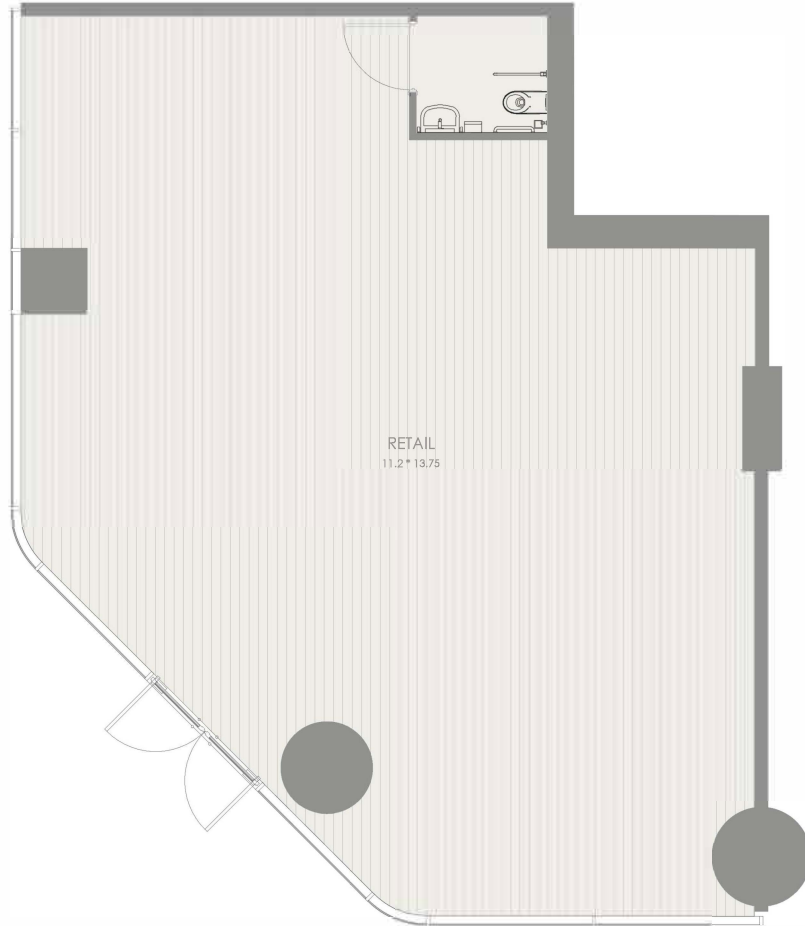

SOL LUXE

LIVE. WORK. THRIVE.

SZR TOWER
GROUND FLOOR LEVEL

SOL LUXE

UNIT PLAN

RETAIL G01

	SQ.M	SQ.FT
TOTAL AREA	131.32	1413.52

GROUND FLOOR LEVEL

SOL LUXE

UNIT PLAN

RETAIL G02

	SQ.M	SQ.FT
TOTAL AREA	132.43	1425.46

GROUND FLOOR LEVEL

SOL LUXE

UNIT PLAN

BURJ AL-ARAB VIEW

OCEAN VIEW

BURJ KHALIFA VIEW

MUSEUM OF THE FUTURE

RETAIL G03

	SQ.M	SQ.FT
TOTAL AREA	142.88	1537.95

GROUND FLOOR LEVEL