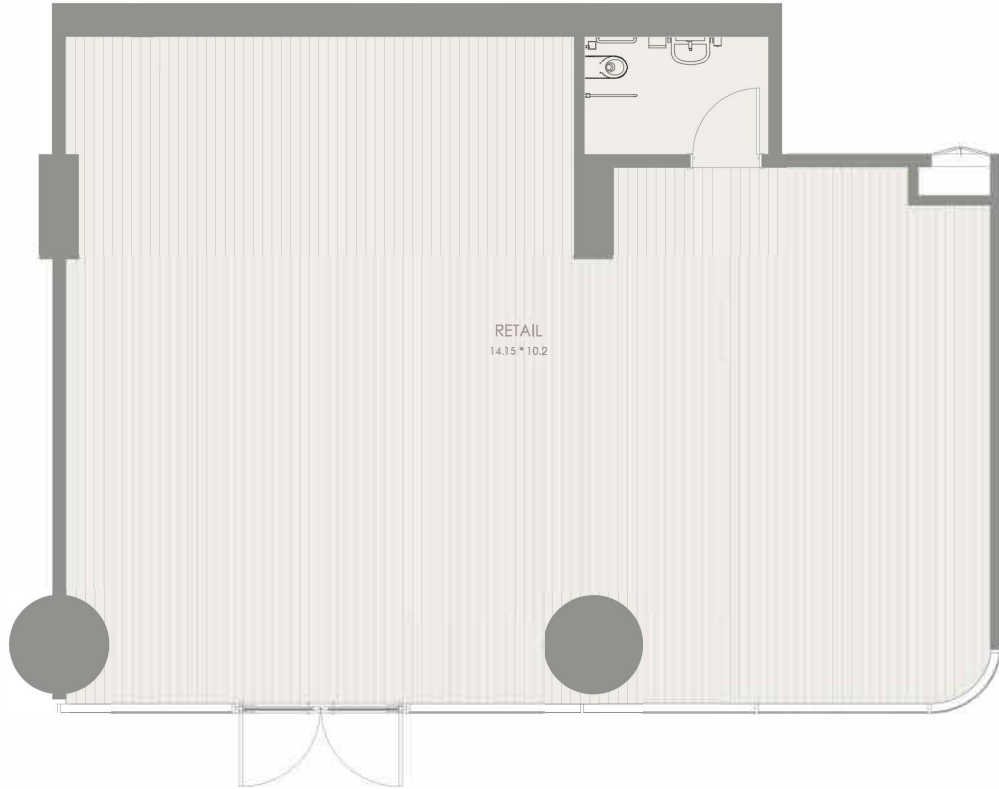

SOL LUXE

LIVE. WORK. THRIVE.

SZR TOWER
GROUND FLOOR LEVEL

SOL LUXE

UNIT PLAN

RETAIL G01

	SQ.M	SQ.FT
TOTAL AREA	131.32	1413.52

GROUND FLOOR LEVEL

SOL LUXE

UNIT PLAN

RETAIL G02

	SQ.M	SQ.FT
TOTAL AREA	132.43	1425.46

GROUND FLOOR LEVEL

SOL LUXE

UNIT PLAN

BURJ AL-ARAB VIEW

OCEAN VIEW

BURJ KHALIFA VIEW

MUSEUM OF THE FUTURE

RETAIL G03

	SQ.M	SQ.FT
TOTAL AREA	142.88	1537.95

GROUND FLOOR LEVEL