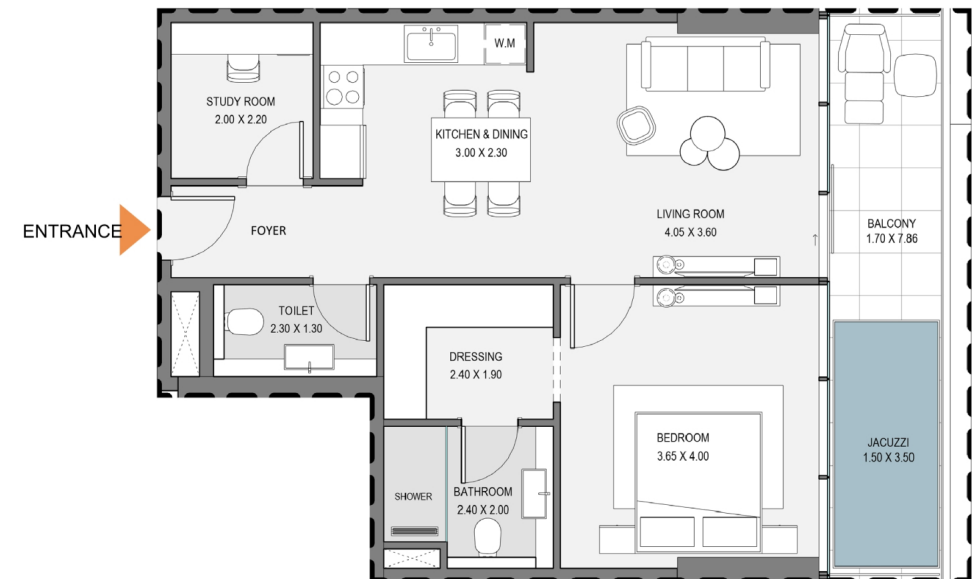

BALCONY AREA: 6.04 SQ.M/65.02 SQ.FT

TOTAL AREA: 64.57 SQ.M/695.03 SQ.FT

UNITS: 902 | 1102 | 1302 | 1502 | 1702 | 1902 | 2102 | 2302

1 BEDROOM - TYPE B1

NET AREA: 64.86 SQ.M/698.15 SQ.FT

BALCONY AREA: 12.47 SQ.M/134.23 SQ.FT

TOTAL AREA: 77.33 SQ.M/832.37 SQ.FT

UNITS: 803 | 903 | 1003 | 1103 | 1203 | 1303 | 1403 | 1503

1603 | 1703 | 1803 | 1903 | 2003 | 2103 | 2203 | 2303

1 BEDROOM - TYPE C1

NET AREA: 65.48 SQ.M/704.82 SQ.FT

BALCONY AREA: 12.64 SQ.M/136.06 SQ.FT

TOTAL AREA: 78.12 SQ.M/840.88 SQ.FT

UNITS: 804 | 904 | 1004 | 1104 | 1204 | 1304 | 1404 | 1504

1604 | 1704 | 1804 | 1904 | 2004 | 2104 | 2204 | 2304

1 BEDROOM - TYPE D1

NET AREA: 65.94 SQ.M/709.77 SQ.FT

BALCONY AREA: 12.66 SQ.M/136.27 SQ.FT

TOTAL AREA: 78.6 SQ.M/846.04 SQ.FT

UNITS: 805 | 905 | 1005 | 1105 | 1205 | 1305 | 1405 | 1505

1605 | 1705 | 1805 | 1905 | 2005 | 2105 | 2205 | 2305

1 BEDROOM - TYPE E1

NET AREA: 60.96 SQ.M/656.17 SQ.FT

BALCONY AREA: 12.96 SQ.M/139.5 SQ.FT