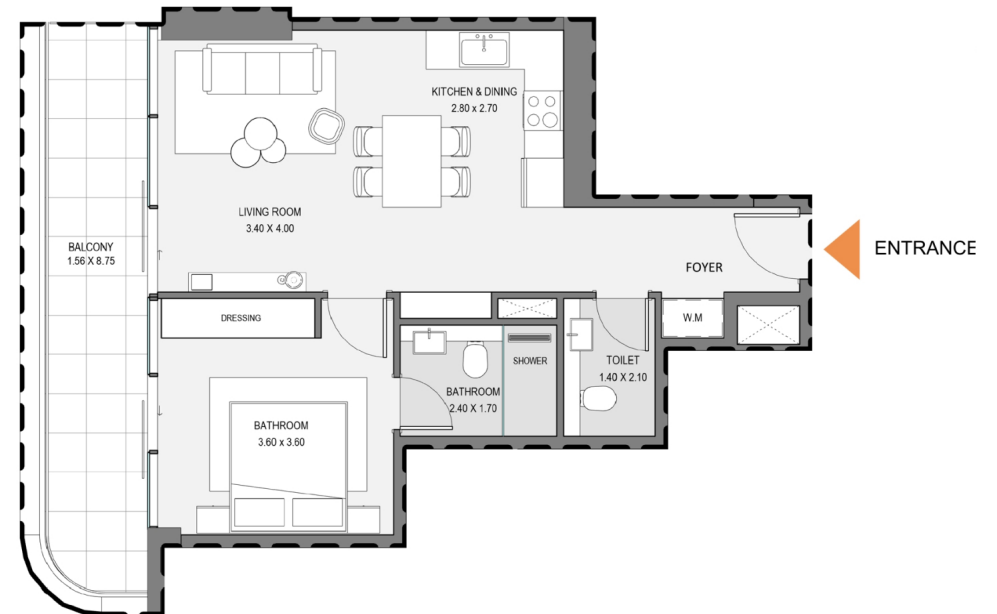

TOTAL AREA: 73.92 SQ.M/795.67 SQ.FT

UNITS: 806 | 906 | 1006 | 1106 | 1206 | 1306 | 1406

1506 | 1606

1 BEDROOM - TYPE F1

NET AREA: 56.54 SQ.M/608.59 SQ.FT

BALCONY AREA: 13.52 SQ.M/145.53 SQ.FT

TOTAL AREA: 70.06 SQ.M/754.12 SQ.FT

UNITS: 104 | 809 | 909 | 1009 | 1109 | 1209 | 1309 | 1409

1509 | 1709 | 1809 | 1909 | 2009 | 2109 | 2209 | 2309

1 BEDROOM - TYPE G1

NET AREA:

BALCONY AREA:

TOTAL AREA:

UNITS: 105 | 810 | 910 | 1010 | 1110 | 1210 | 1310 | 1410