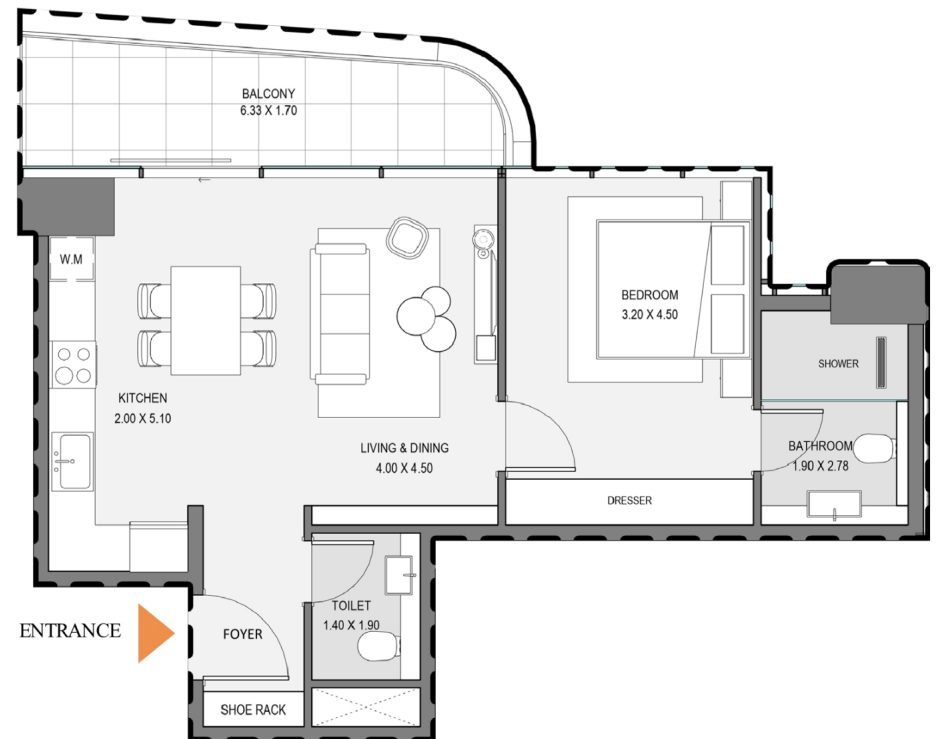

ZEN
LAGOONS

FLOOR PLAN

BY SANZEN

1 BEDROOM

1 BEDROOM - TYPE A1

NET AREA: 58.55 SQ.M/630.23 SQ.FT

TOTAL AREA: 58.55 SQ.M/ 630.23 SQ.FT

UNITS: 102

1 BEDROOM - TYPE A2

NET AREA: 58.53 SQ.M/630.01 SQ.FT

BALCONY AREA: 9.02 SQ.M/97.09 SQ.FT

TOTAL AREA: 67.55 SQ.M/721.1 SQ.FT

UNITS: 802 | 1002 | 1202 | 1402 | 1602 | 1802 | 2002 | 2202

1 BEDROOM - TYPE A3

NET AREA: 58.53 SQ.M/630.01 SQ.FT

BALCONY AREA: 6.04 SQ.M/65.02 SQ.FT

TOTAL AREA: 64.57 SQ.M/695.03 SQ.FT

UNITS: 902 | 1102 | 1302 | 1502 | 1702 | 1902 | 2102 | 2302

1 BEDROOM - TYPE B1

NET AREA: 64.86 SQ.M/698.15 SQ.FT

BALCONY AREA: 12.47 SQ.M/134.23 SQ.FT