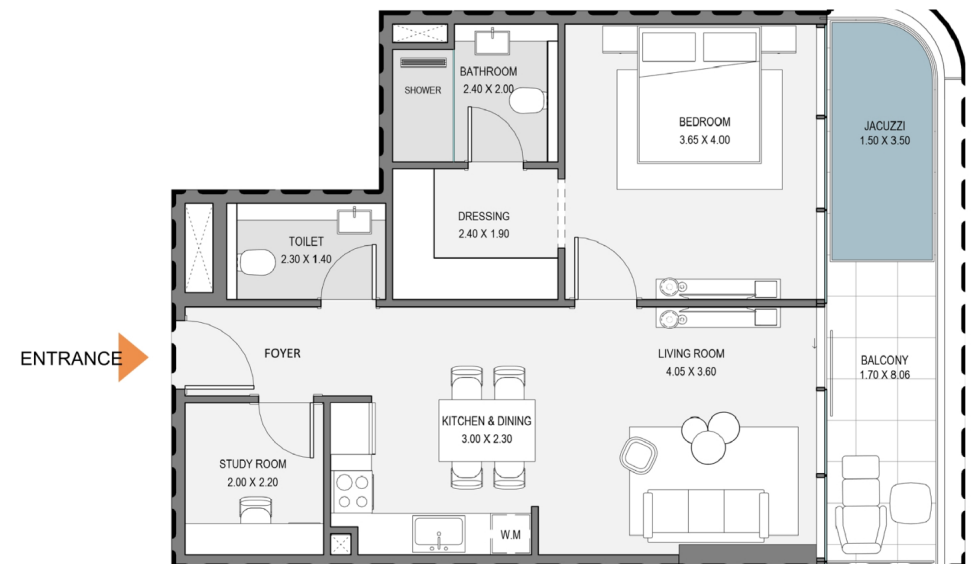

1 BEDROOM - TYPE A2

NET AREA: 58.53 SQ.M/630.01 SQ.FT

BALCONY AREA: 9.02 SQ.M/97.09 SQ.FT

TOTAL AREA: 67.55 SQ.M/721.1 SQ.FT

UNITS: 802 | 1002 | 1202 | 1402 | 1602 | 1802 | 2002 | 2202

1 BEDROOM - TYPE A3

NET AREA: 58.53 SQ.M/630.01 SQ.FT

BALCONY AREA: 6.04 SQ.M/65.02 SQ.FT

TOTAL AREA: 64.57 SQ.M/695.03 SQ.FT

UNITS: 902 | 1102 | 1302 | 1502 | 1702 | 1902 | 2102 | 2302

1 BEDROOM - TYPE B1

NET AREA: 64.86 SQ.M/698.15 SQ.FT

BALCONY AREA: 12.47 SQ.M/134.23 SQ.FT

TOTAL AREA: 77.33 SQ.M/832.37 SQ.FT

UNITS: 803 | 903 | 1003 | 1103 | 1203 | 1303 | 1403 | 1503

1603 | 1703 | 1803 | 1903 | 2003 | 2103 | 2203 | 2303

1 BEDROOM - TYPE C1

NET AREA: 65.48 SQ.M/704.82 SQ.FT

BALCONY AREA: 12.64 SQ.M/136.06 SQ.FT

TOTAL AREA: 78.12 SQ.M/840.88 SQ.FT

UNITS: 804 | 904 | 1004 | 1104 | 1204 | 1304 | 1404 | 1504

1604 | 1704 | 1804 | 1904 | 2004 | 2104 | 2204 | 2304

1 BEDROOM - TYPE D1

NET AREA: 65.94 SQ.M/709.77 SQ.FT

BALCONY AREA: 12.66 SQ.M/136.27 SQ.FT