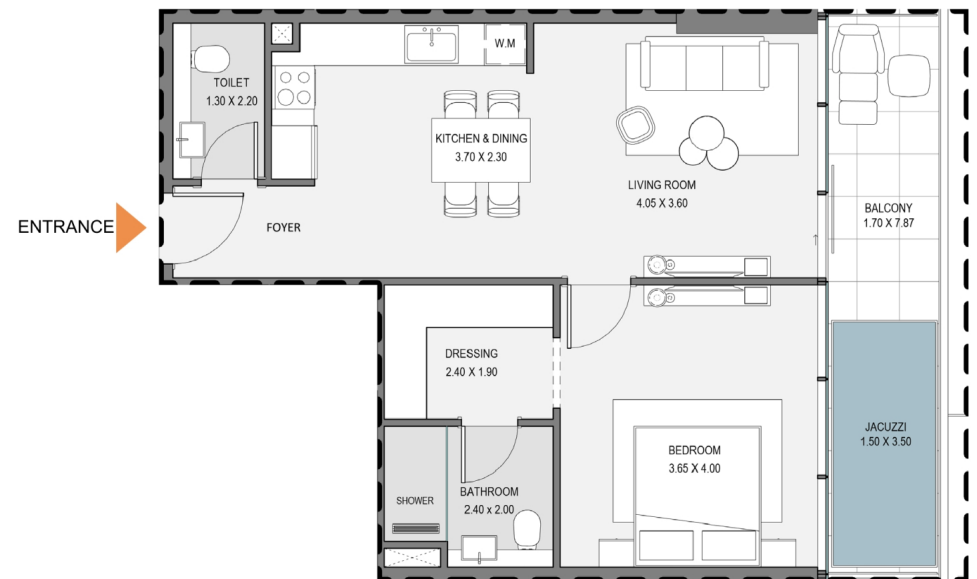

TOTAL AREA: 78.6 SQ.M/846.04 SQ.FT

UNITS: 805 | 905 | 1005 | 1105 | 1205 | 1305 | 1405 | 1505

1605 | 1705 | 1805 | 1905 | 2005 | 2105 | 2205 | 2305

1 BEDROOM - TYPE E1

NET AREA: 60.96 SQ.M/656.17 SQ.FT

BALCONY AREA: 12.96 SQ.M/139.5 SQ.FT

TOTAL AREA: 73.92 SQ.M/795.67 SQ.FT

UNITS: 806 | 906 | 1006 | 1106 | 1206 | 1306 | 1406

1506 | 1606

1 BEDROOM - TYPE F1

NET AREA: 56.54 SQ.M/608.59 SQ.FT

BALCONY AREA: 13.52 SQ.M/145.53 SQ.FT

TOTAL AREA: 70.06 SQ.M/754.12 SQ.FT

UNITS: 104 | 809 | 909 | 1009 | 1109 | 1209 | 1309 | 1409

1509 | 1709 | 1809 | 1909 | 2009 | 2109 | 2209 | 2309

1 BEDROOM - TYPE G1

NET AREA:

BALCONY AREA:

TOTAL AREA:

UNITS: 105 | 810 | 910 | 1010 | 1110 | 1210 | 1310 | 1410