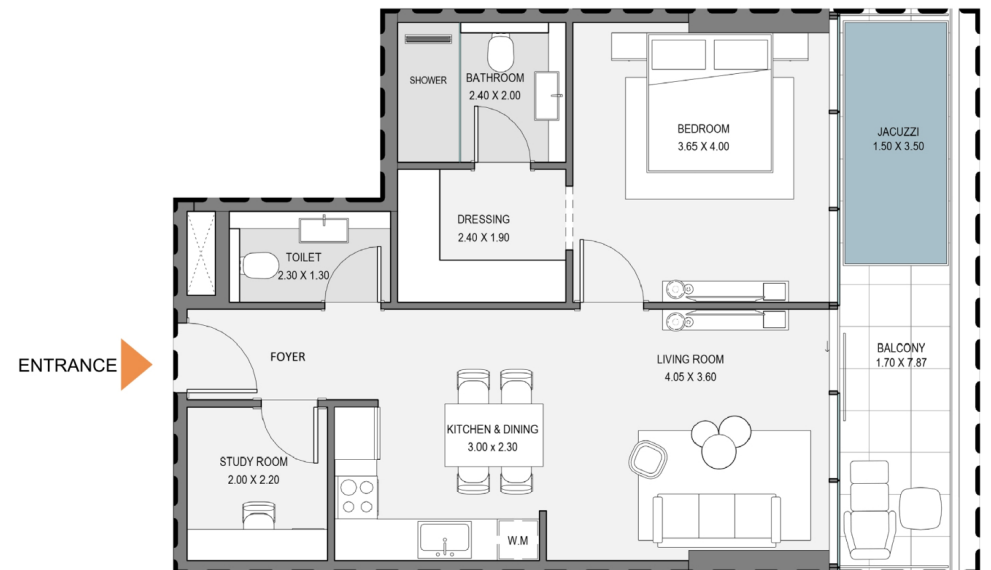

TOTAL AREA: 77.33 SQ.M/832.37 SQ.FT

UNITS: 803 | 903 | 1003 | 1103 | 1203 | 1303 | 1403 | 1503

1603 | 1703 | 1803 | 1903 | 2003 | 2103 | 2203 | 2303

1 BEDROOM - TYPE C1

NET AREA: 65.48 SQ.M/704.82 SQ.FT

BALCONY AREA: 12.64 SQ.M/136.06 SQ.FT

TOTAL AREA: 78.12 SQ.M/840.88 SQ.FT

UNITS: 804 | 904 | 1004 | 1104 | 1204 | 1304 | 1404 | 1504

1604 | 1704 | 1804 | 1904 | 2004 | 2104 | 2204 | 2304

1 BEDROOM - TYPE D1

NET AREA: 65.94 SQ.M/709.77 SQ.FT

BALCONY AREA: 12.66 SQ.M/136.27 SQ.FT

TOTAL AREA: 78.6 SQ.M/846.04 SQ.FT

UNITS: 805 | 905 | 1005 | 1105 | 1205 | 1305 | 1405 | 1505

1605 | 1705 | 1805 | 1905 | 2005 | 2105 | 2205 | 2305

1 BEDROOM - TYPE E1

NET AREA: 60.96 SQ.M/656.17 SQ.FT

BALCONY AREA: 12.96 SQ.M/139.5 SQ.FT

TOTAL AREA: 73.92 SQ.M/795.67 SQ.FT

UNITS: 806 | 906 | 1006 | 1106 | 1206 | 1306 | 1406

1506 | 1606

1 BEDROOM - TYPE F1

NET AREA: 56.54 SQ.M/608.59 SQ.FT

BALCONY AREA: 13.52 SQ.M/145.53 SQ.FT

TOTAL AREA: 70.06 SQ.M/754.12 SQ.FT