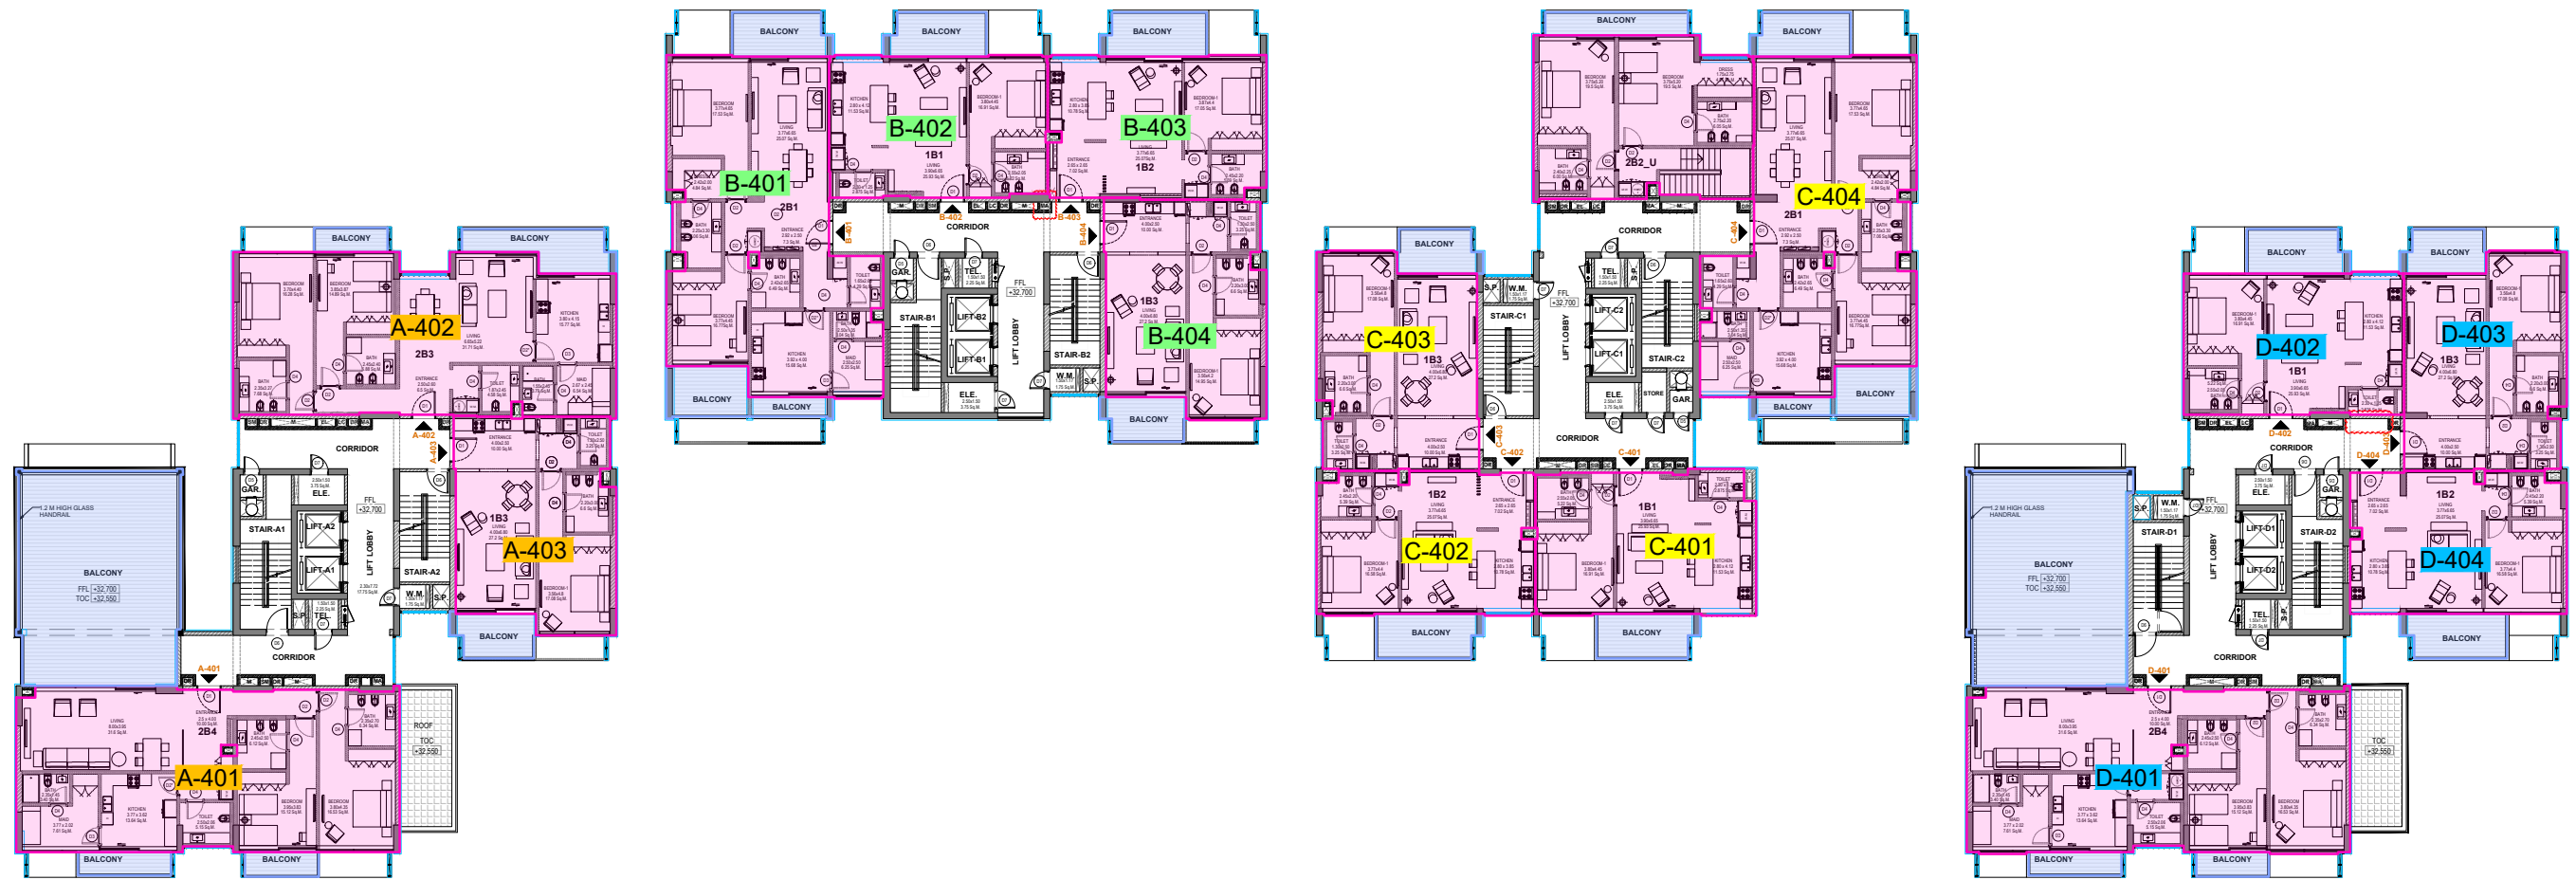

SEAVIEW

LINEAR PARK VIEW

SEALINE RESIDENCE  
4F