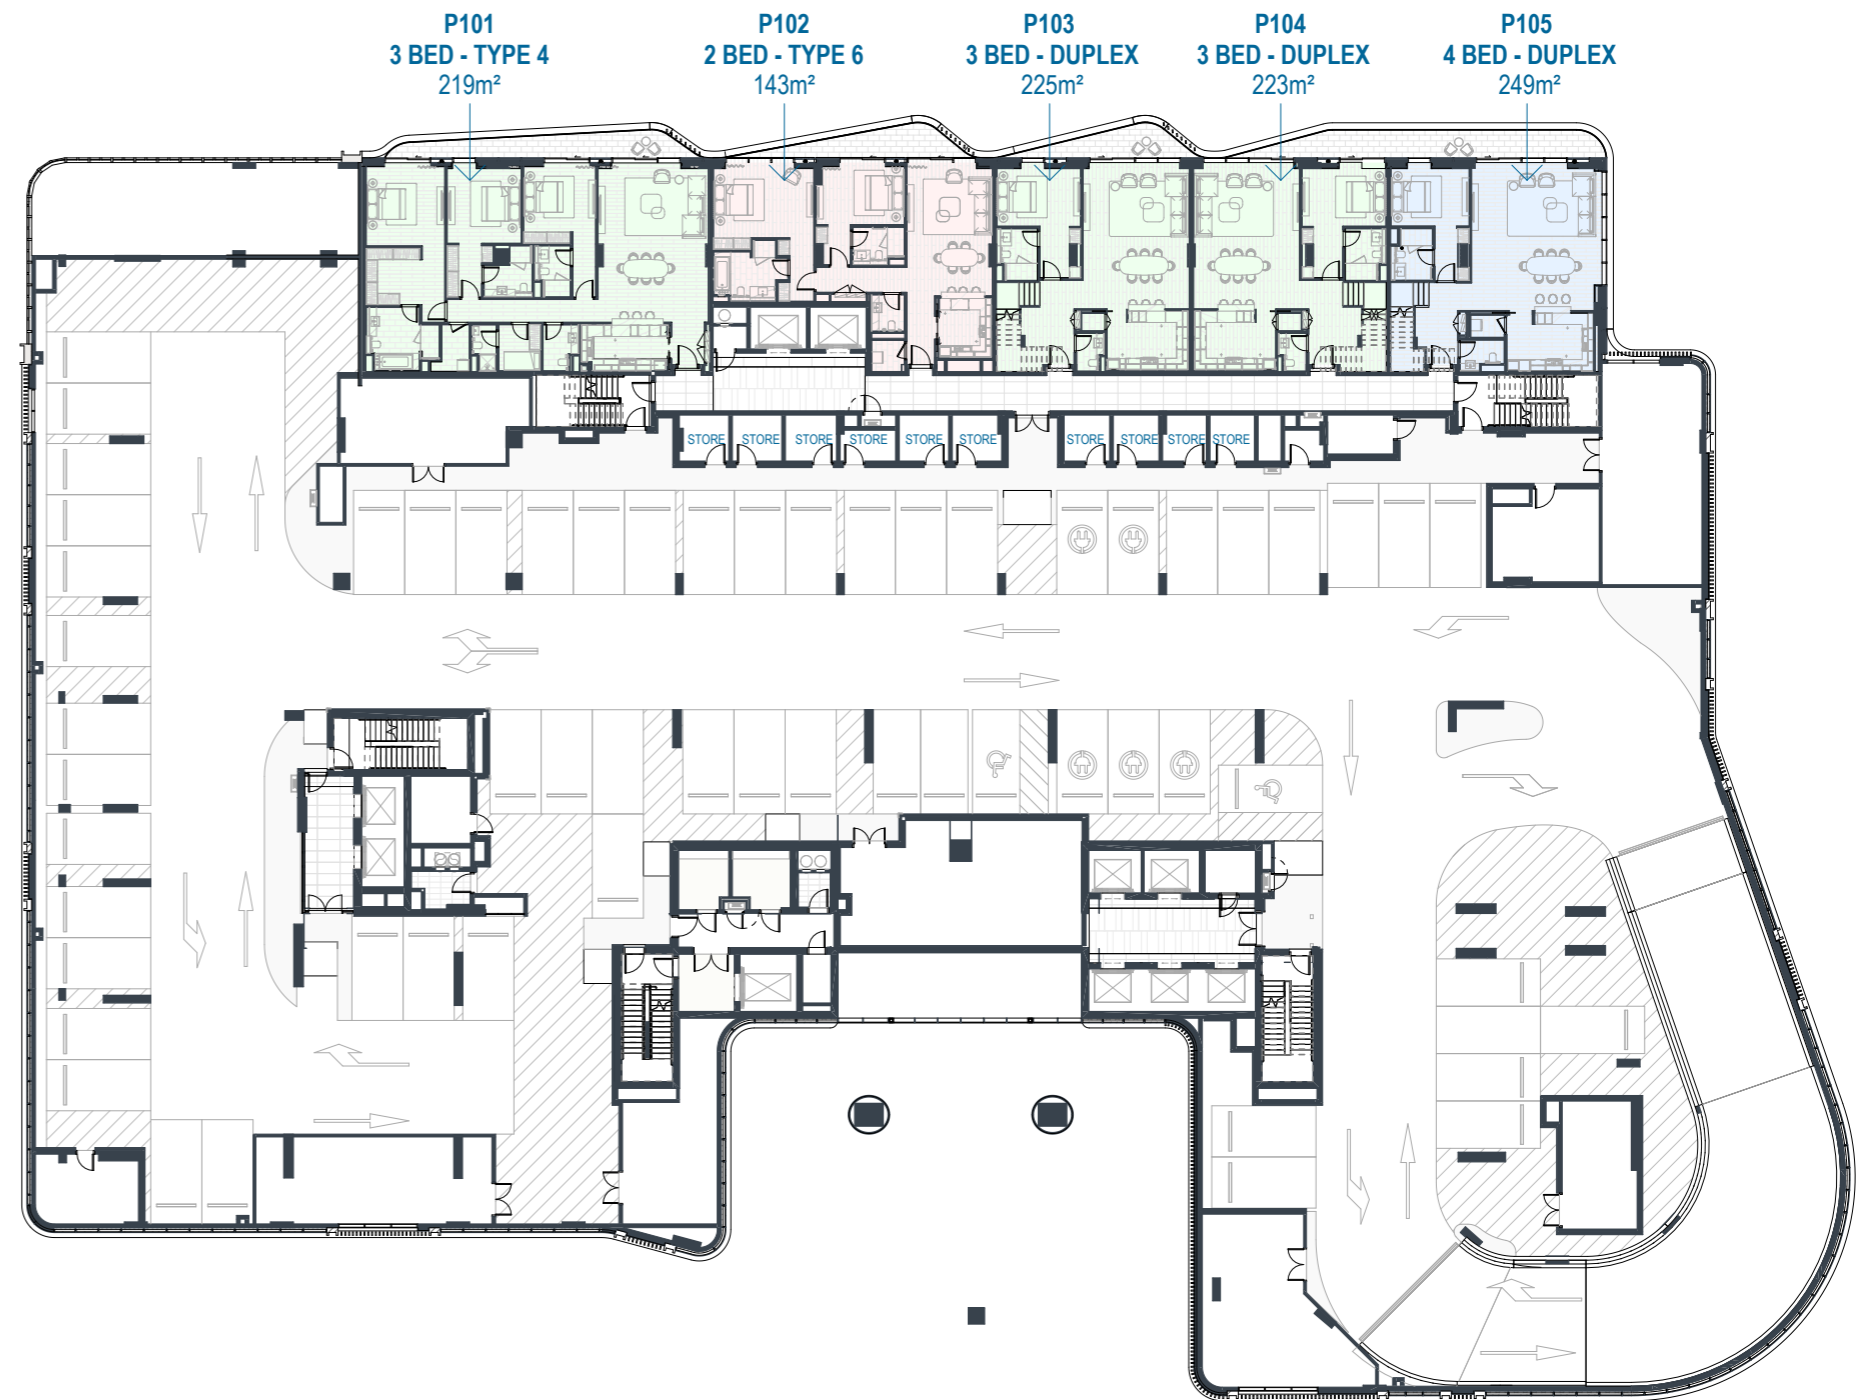

Ground Floor

MAKERS DISTRICT

SUNSTONE BY IMKAN

- 1-BEDROOM UNIT
- 2-BEDROOM UNIT
- 3-BEDROOM UNIT
- 4-BEDROOM UNIT

Podium 01

DISCLAIMER: PLAN, AREAS AND DETAILS INCLUDED ARE INDICATIVE ONLY AND ARE SUBJECT TO VALIDATION BY STRUCTURE AND MEP AND CHANGE BY THE DEVELOPER/SELLER AT ITS SOLE DISCRETION WITHOUT NOTICE AND LIABILITY. ALL IMAGES, INCLUDING FEATURES, FINISHES, FURNISHINGS, AND SCALE ARE ILLUSTRATIVE ONLY. FINAL AREAS, DIMENSIONS, LAYOUT AND MATERIALS MAY DIFFER FROM THOSE STATED.

MAKERS DISTRICT

SUNSTONE BY IMKAN

- 1-BEDROOM UNIT
- 2-BEDROOM UNIT
- 3-BEDROOM UNIT
- 4-BEDROOM UNIT

Podium 02

DISCLAIMER: PLAN, AREAS AND DETAILS INCLUDED ARE INDICATIVE ONLY AND ARE SUBJECT TO VALIDATION BY STRUCTURE AND MEP AND CHANGE BY THE DEVELOPER/SELLER AT ITS SOLE DISCRETION WITHOUT NOTICE AND LIABILITY. ALL IMAGES, INCLUDING FEATURES, FINISHES, FURNISHINGS, AND SCALE ARE ILLUSTRATIVE ONLY. FINAL AREAS, DIMENSIONS, LAYOUT AND MATERIALS MAY DIFFER FROM THOSE STATED.