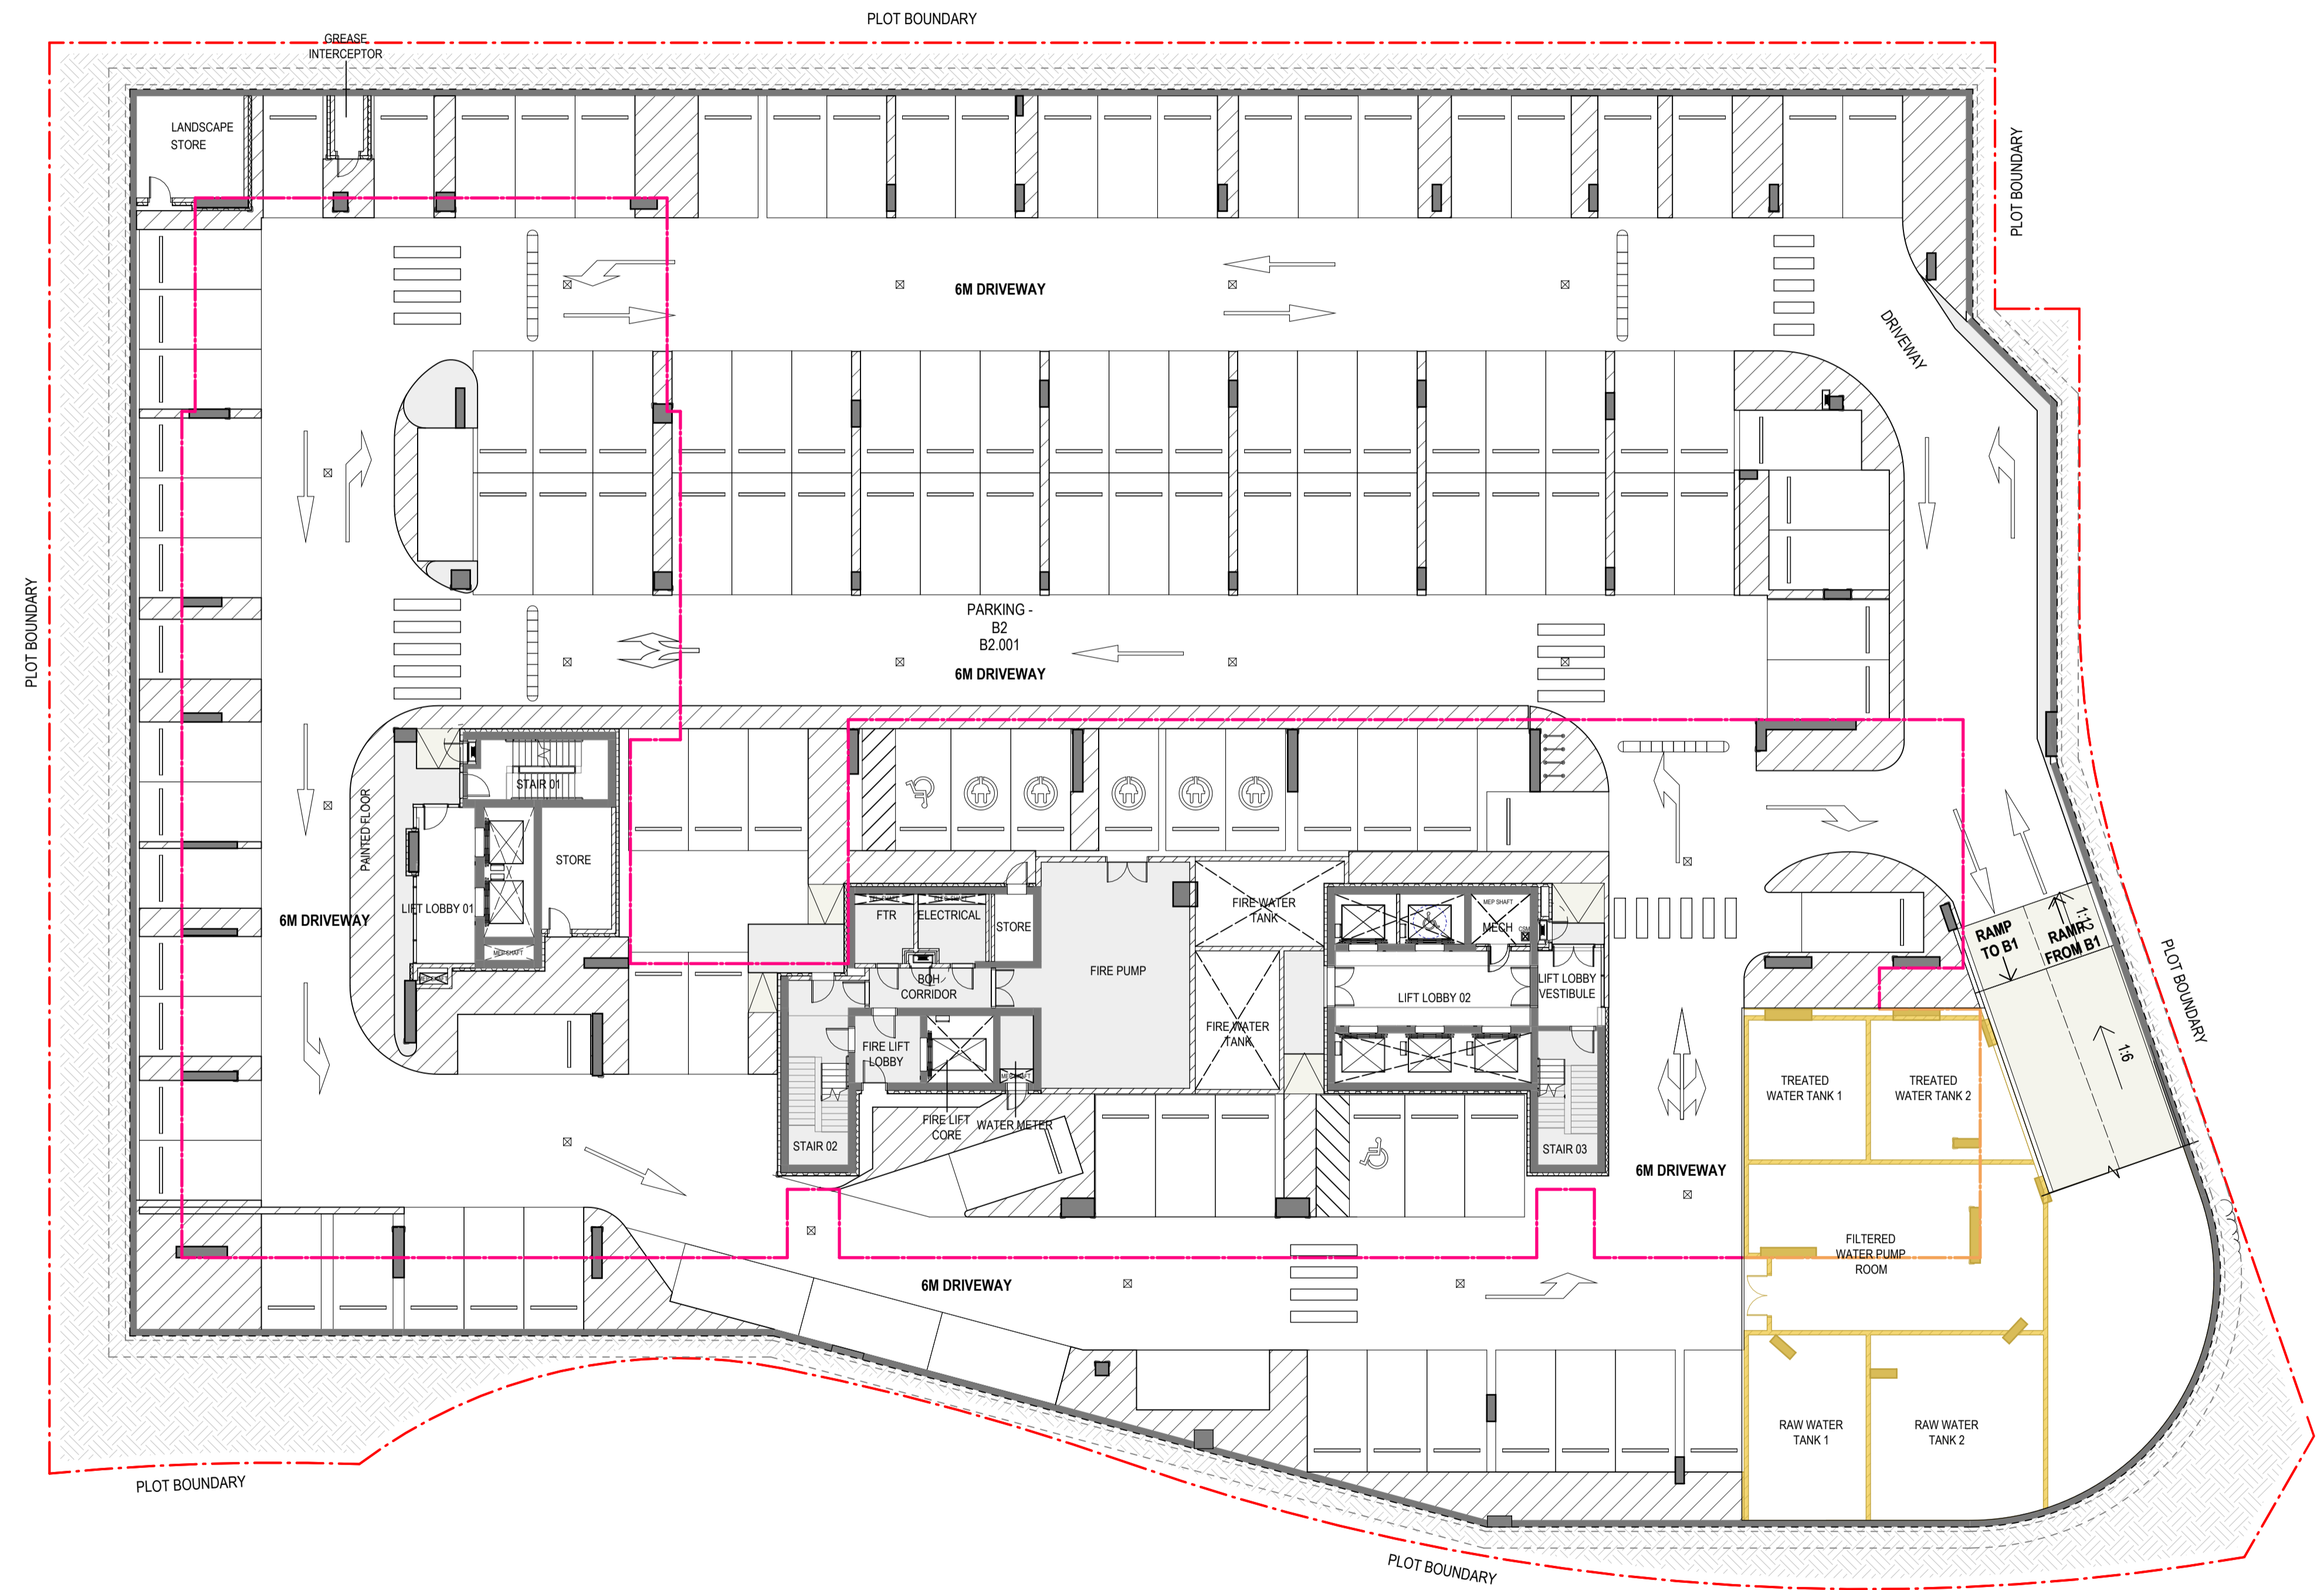

MAKERS DISTRICT

SUNSTONE BY
IMKAN

Basement 01