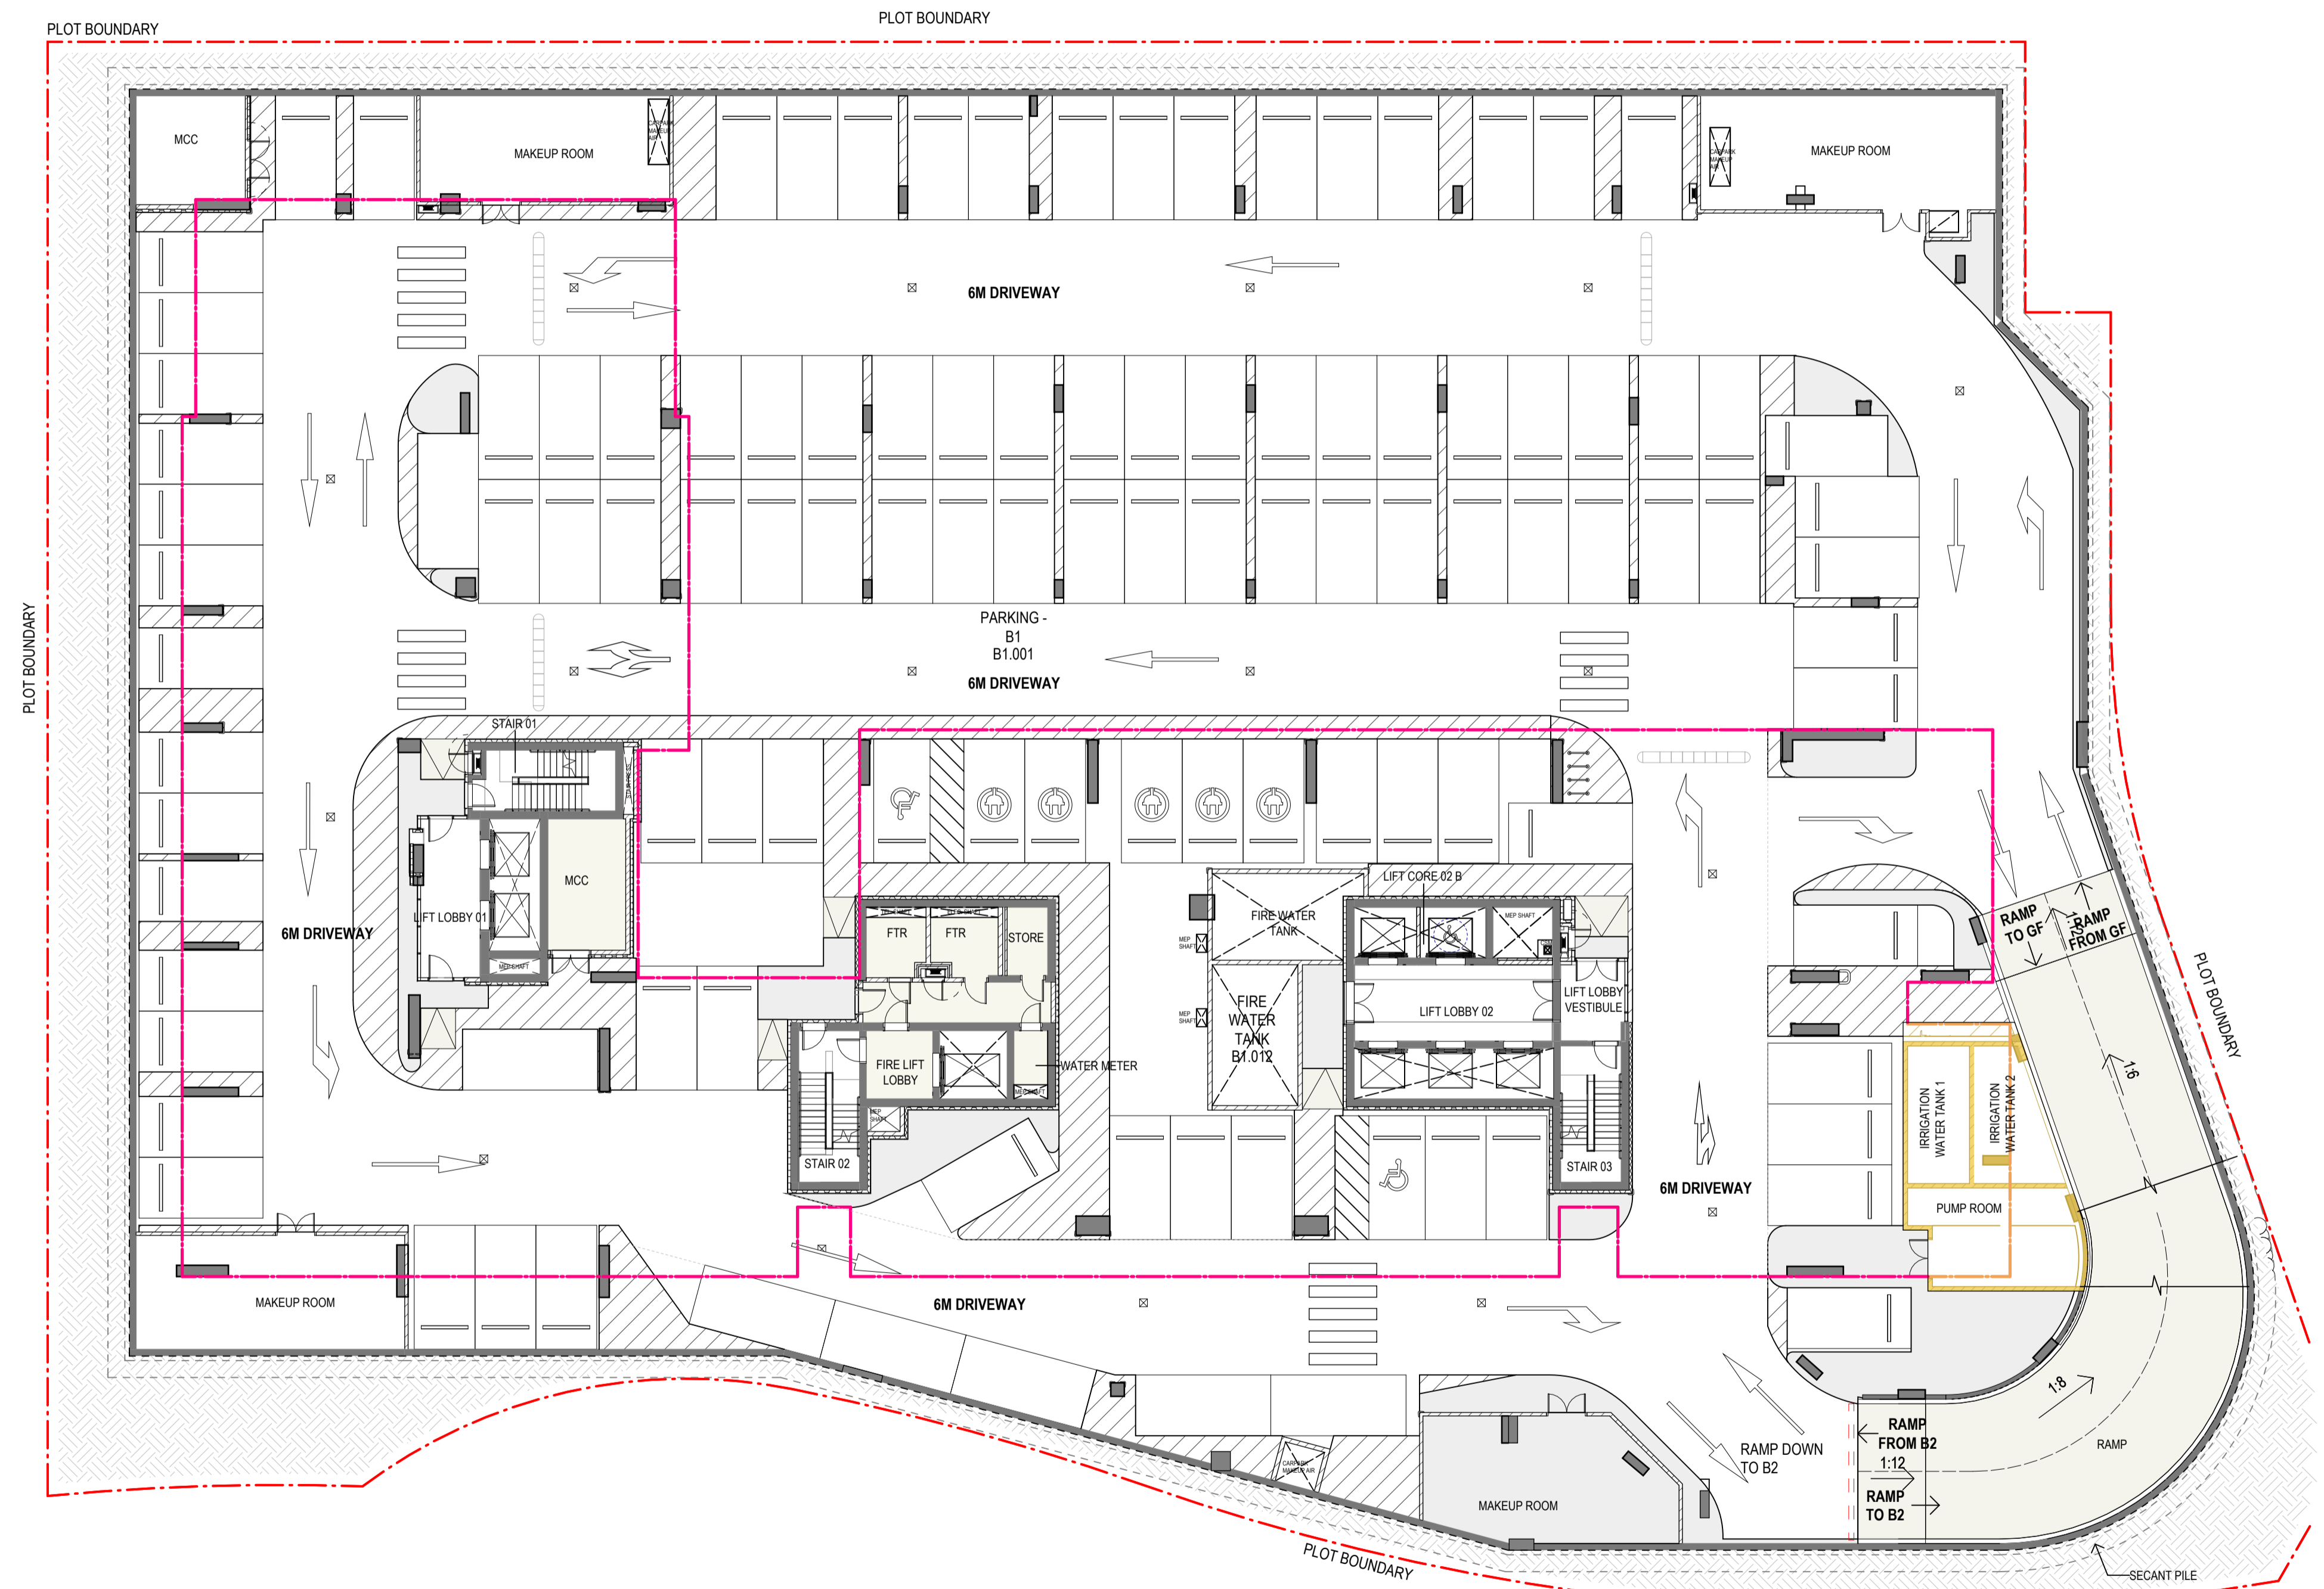

MAKERS DISTRICT

SUNSTONE BY
IMKAN

Basement 02