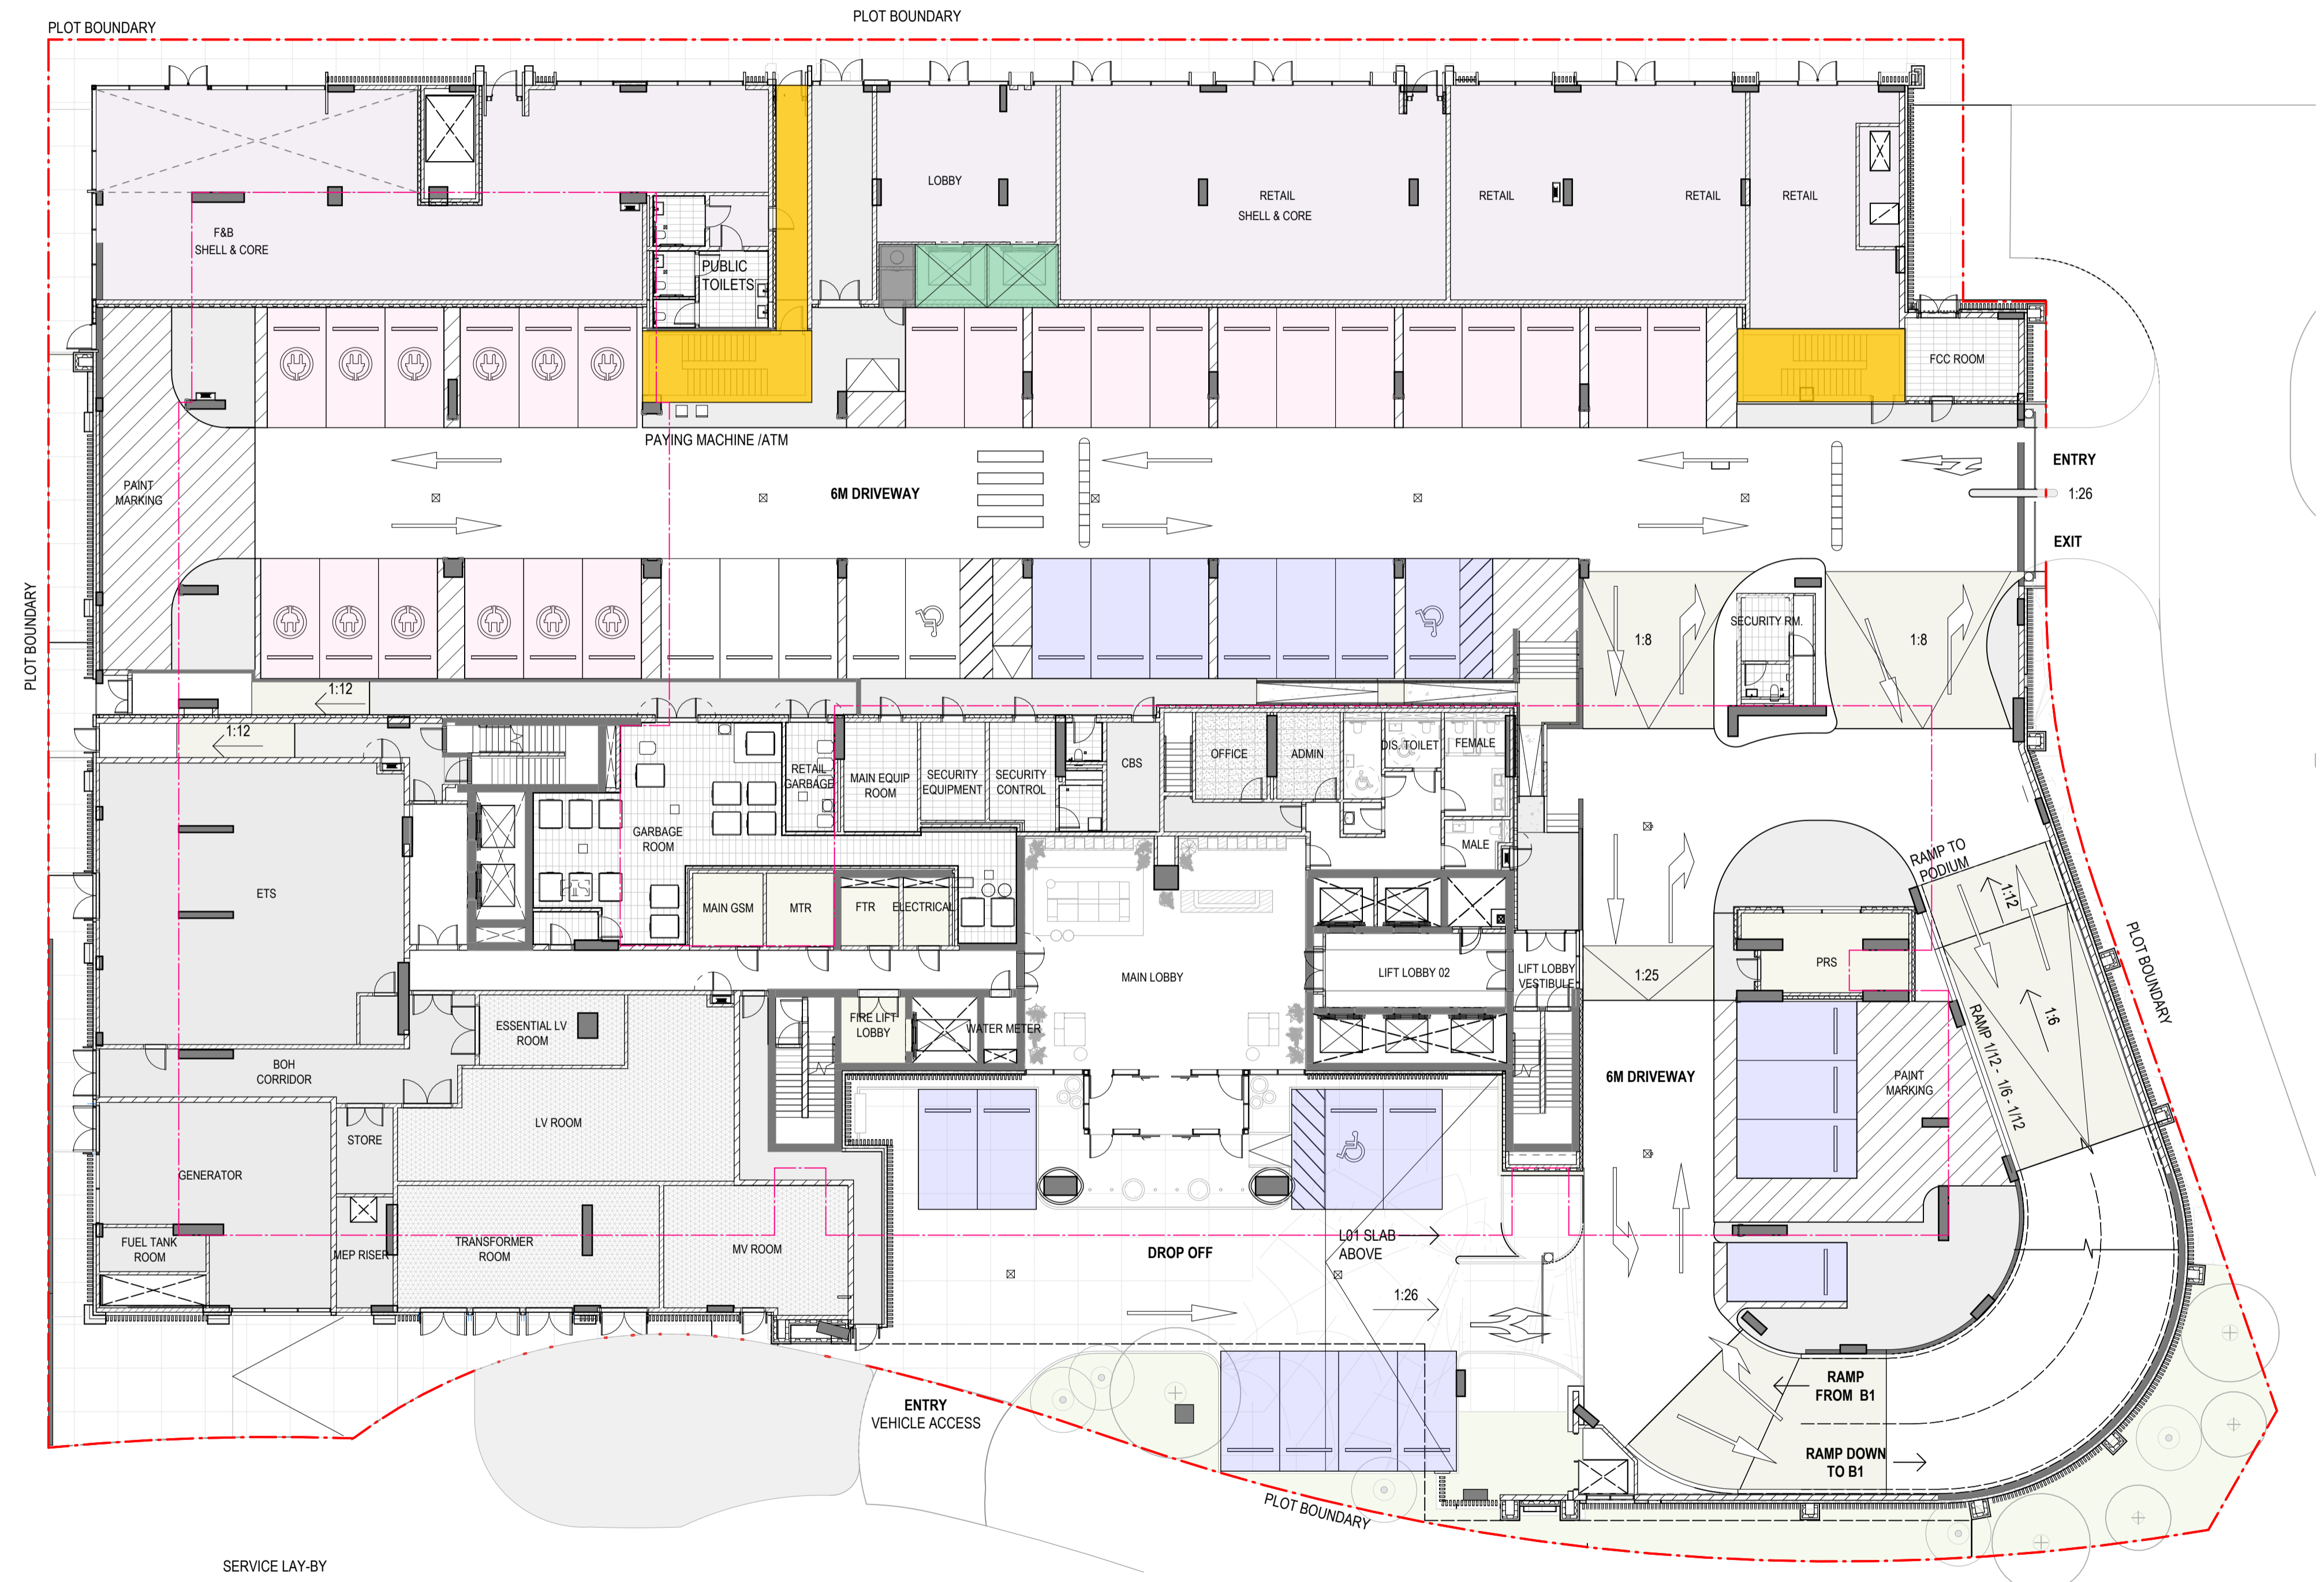

Ground Floor

MAKERS DISTRICT

SUNSTONE BY IMKAN

- 1-BEDROOM UNIT
- 2-BEDROOM UNIT
- 3-BEDROOM UNIT
- 4-BEDROOM UNIT

Podium 01

DISCLAIMER: PLAN, AREAS AND DETAILS INCLUDED ARE INDICATIVE ONLY AND ARE SUBJECT TO VALIDATION BY STRUCTURE AND MEP AND CHANGE BY THE DEVELOPER/SELLER AT ITS SOLE DISCRETION WITHOUT NOTICE AND LIABILITY. ALL IMAGES, INCLUDING FEATURES, FINISHES, FURNISHINGS, AND SCALE ARE ILLUSTRATIVE ONLY. FINAL AREAS, DIMENSIONS, LAYOUT AND MATERIALS MAY DIFFER FROM THOSE STATED.

MAKERS DISTRICT

SUNSTONE BY IMKAN

- 1-BEDROOM UNIT
- 2-BEDROOM UNIT
- 3-BEDROOM UNIT
- 4-BEDROOM UNIT

Podium 02

DISCLAIMER: PLAN, AREAS AND DETAILS INCLUDED ARE INDICATIVE ONLY AND ARE SUBJECT TO VALIDATION BY STRUCTURE AND MEP AND CHANGE BY THE DEVELOPER/SELLER AT ITS SOLE DISCRETION WITHOUT NOTICE AND LIABILITY. ALL IMAGES, INCLUDING FEATURES, FINISHES, FURNISHINGS, AND SCALE ARE ILLUSTRATIVE ONLY. FINAL AREAS, DIMENSIONS, LAYOUT AND MATERIALS MAY DIFFER FROM THOSE STATED.