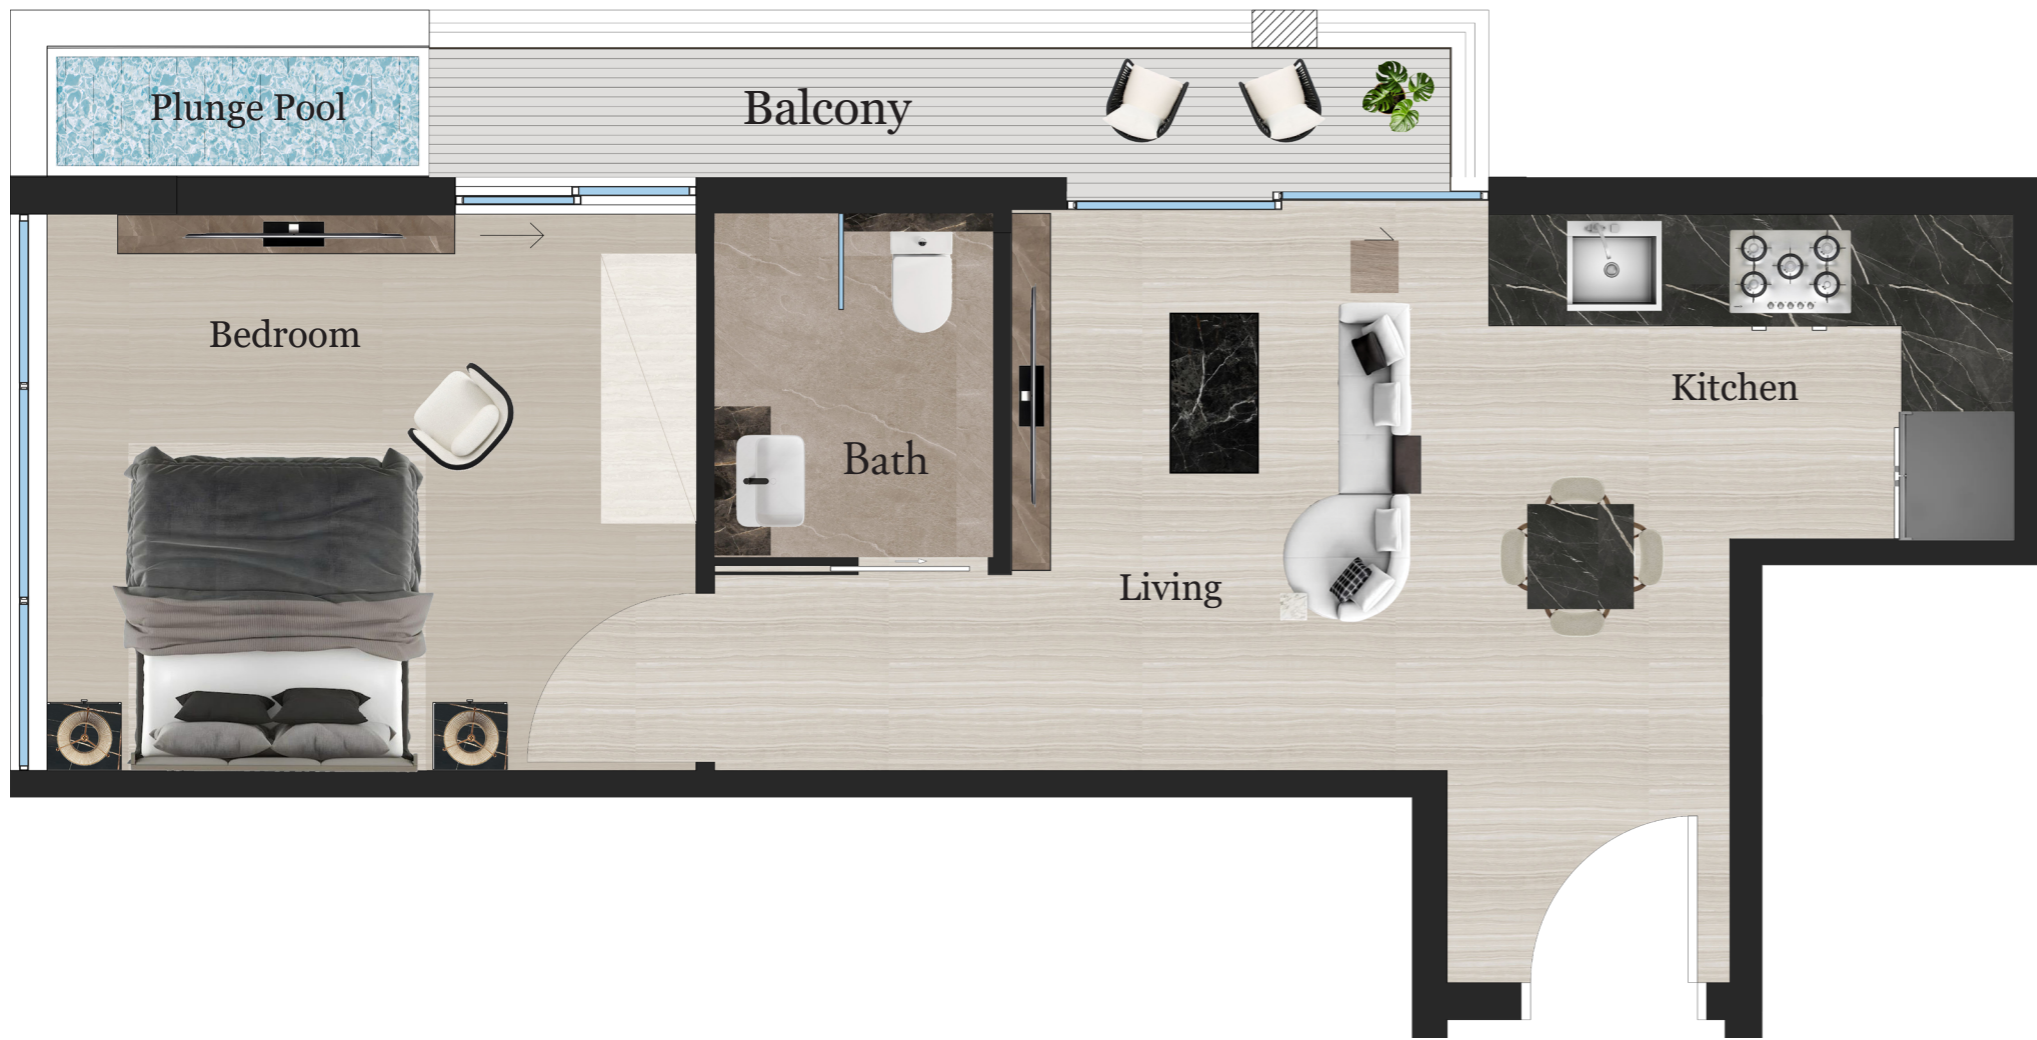

RIJAS SUITES - 1 Bedroom Type C