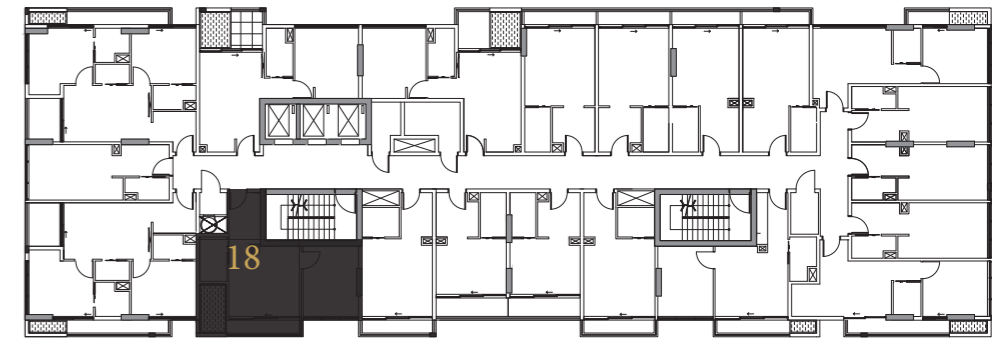

RIJAS SUITES - 1 Bedroom Type E

2nd - 8th Floor

**All pictures, plans, layouts, information data and details included in this brochure are indicative only and may change at any time up the final 'as built' status as per final designs of the project regulatory approvals and planning permissions.

RIJAS

DEVELOPMENTS