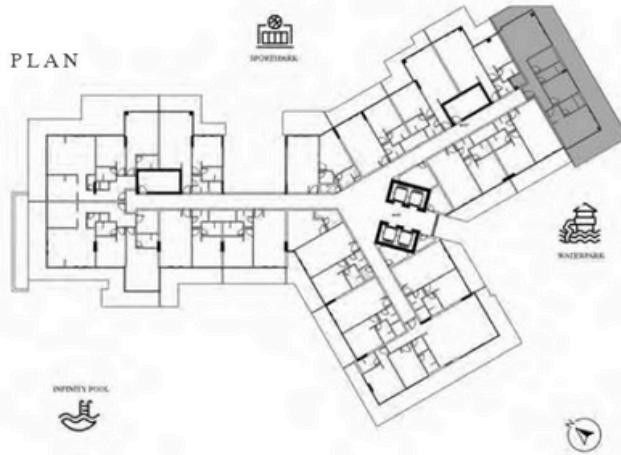

KEY PLAN

2 BEDROOM-TYPE 3

LEVEL 7 UNIT 15

SUITE AREA	1139.58 SQ.FT	105.87 SQ.M
TERRACE AREA	691.48 SQ.FT	64.24 SQ.M
TOTAL AREA	1831.06 SQ.FT	170.11 SQ.M

KEY PLAN

2 BEDROOM-TYPE 1

LEVEL 9 UNIT 03

SUITE AREA	1011.92 SQ.FT	94.01 SQ.M
TERRACE AREA	1104.82 SQ.FT	102.64 SQ.M
TOTAL AREA	2116.74 SQ.FT	196.65 SQ.M

KEY PLAN

2 BEDROOM-TYPE 1

LEVEL 11

UNIT 05

SUITE AREA	829.04 SQ.FT	77.02 SQ.M
TERRACE AREA	444.88 SQ.FT	41.33 SQ.M
TOTAL AREA	1273.92 SQ.FT	118.35 SQ.M

KEY PLAN

2 BEDROOM-TYPE 2

LEVEL 13 UNIT 10

SUITE AREA	996.74 SQ.FT	92.6 SQ.M
TERRACE AREA	723.99 SQ.FT	67.26 SQ.M
TOTAL AREA	1720.73 SQ.FT	159.86 SQ.M

KEY PLAN

2 BEDROOM-TYPE 3

LEVEL 13

UNIT 14

SUITE AREA	1207.18 SQ.FT	112.15 SQ.M
TERRACE AREA	738.09 SQ.FT	68.57 SQ.M
TOTAL AREA	1945.27 SQ.FT	180.72 SQ.M

KEY PLAN

2 BEDROOM-TYPE 1

LEVEL 14

UNIT 03

SUITE AREA	1358.31 SQ.FT	126.19 SQ.M
TERRACE AREA	753.80 SQ.FT	70.03 SQ.M
TOTAL AREA	2112.11 SQ.FT	196.22 SQ.M

KEY PLAN

2 BEDROOM-TYPE 1

LEVEL 14