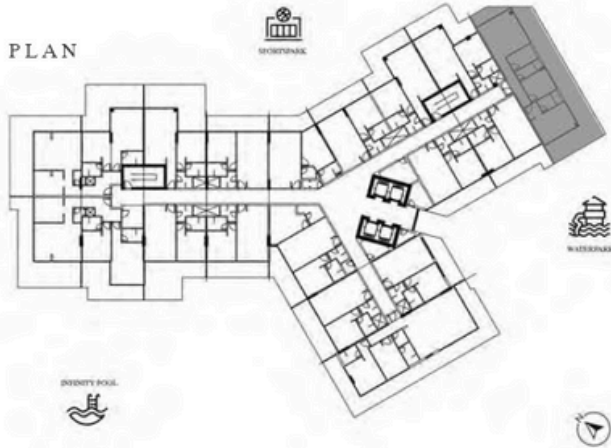

2 BEDROOM-TYPE 3

LEVEL 14   UNIT 11

SUITE AREA	994.92 SQ.FT	92.43 SQ.M
BALCONY AREA	714.62 SQ.FT	66.39 SQ.M
TOTAL AREA	1709.54 SQ.FT	158.82 SQ.M

KEY PLAN