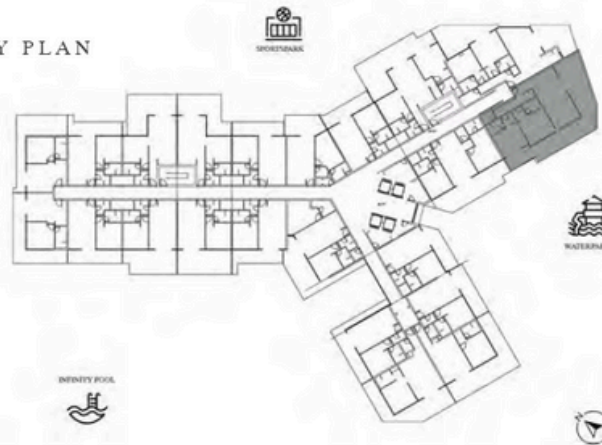

SUITE AREA	1139.59 SQ.FT	105.87 SQ.M
TERRACE AREA	877.80 SQ.FT	81.55 SQ.M
TOTAL AREA	2017.39 SQ.FT	187.42 SQ.M

2 BEDROOM-TYPE 2

LEVEL 7 UNIT 14

SUITE AREA	1187.06 SQ.FT	110.28 SQ.M
TERRACE AREA	524.85 SQ.FT	48.76 SQ.M
TOTAL AREA	1711.91 SQ.FT	159.04 SQ.M

KEY PLAN

2 BEDROOM-TYPE 3

LEVEL 7 UNIT 15

SUITE AREA	1139.58 SQ.FT	105.87 SQ.M
TERRACE AREA	691.48 SQ.FT	64.24 SQ.M
TOTAL AREA	1831.06 SQ.FT	170.11 SQ.M

KEY PLAN

2 BEDROOM-TYPE 1

LEVEL 9 UNIT 03

SUITE AREA	1011.92 SQ.FT	94.01 SQ.M
TERRACE AREA	1104.82 SQ.FT	102.64 SQ.M
TOTAL AREA	2116.74 SQ.FT	196.65 SQ.M

KEY PLAN

2 BEDROOM-TYPE 1

LEVEL 11

UNIT 05

SUITE AREA	829.04 SQ.FT	77.02 SQ.M
TERRACE AREA	444.88 SQ.FT	41.33 SQ.M
TOTAL AREA	1273.92 SQ.FT	118.35 SQ.M

KEY PLAN

2 BEDROOM-TYPE 2

LEVEL 13 UNIT 10