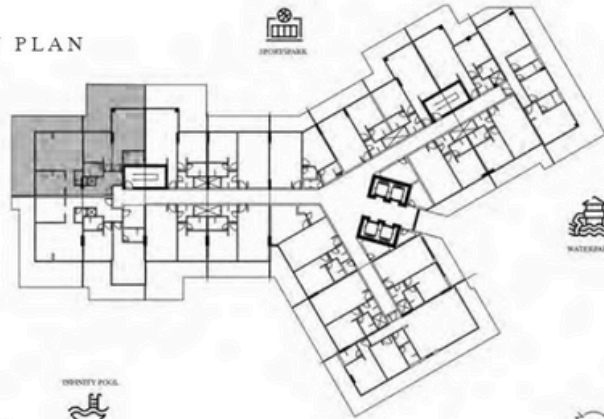

SUITE AREA	996.74 SQ.FT	92.6 SQ.M
TERRACE AREA	723.99 SQ.FT	67.26 SQ.M
TOTAL AREA	1720.73 SQ.FT	159.86 SQ.M

KEY PLAN

2 BEDROOM-TYPE 3

LEVEL 13

UNIT 14

SUITE AREA	1207.18 SQ.FT	112.15 SQ.M
TERRACE AREA	738.09 SQ.FT	68.57 SQ.M
TOTAL AREA	1945.27 SQ.FT	180.72 SQ.M

KEY PLAN

2 BEDROOM-TYPE 1

LEVEL 14

UNIT 03

SUITE AREA	1358.31 SQ.FT	126.19 SQ.M
TERRACE AREA	753.80 SQ.FT	70.03 SQ.M
TOTAL AREA	2112.11 SQ.FT	196.22 SQ.M

KEY PLAN

2 BEDROOM-TYPE 1

LEVEL 14

UNIT 04

SUITE AREA	1263.26 SQ.FT	117.36 SQ.M
TERRACE AREA	820.11 SQ.FT	76.19 SQ.M
TOTAL AREA	2083.37 SQ.FT	193.55 SQ.M

KEY PLAN

2 BEDROOM-TYPE 3

LEVEL 14 UNIT 11

SUITE AREA	994.92 SQ.FT	92.43 SQ.M
BALCONY AREA	714.62 SQ.FT	66.39 SQ.M
TOTAL AREA	1709.54 SQ.FT	158.82 SQ.M