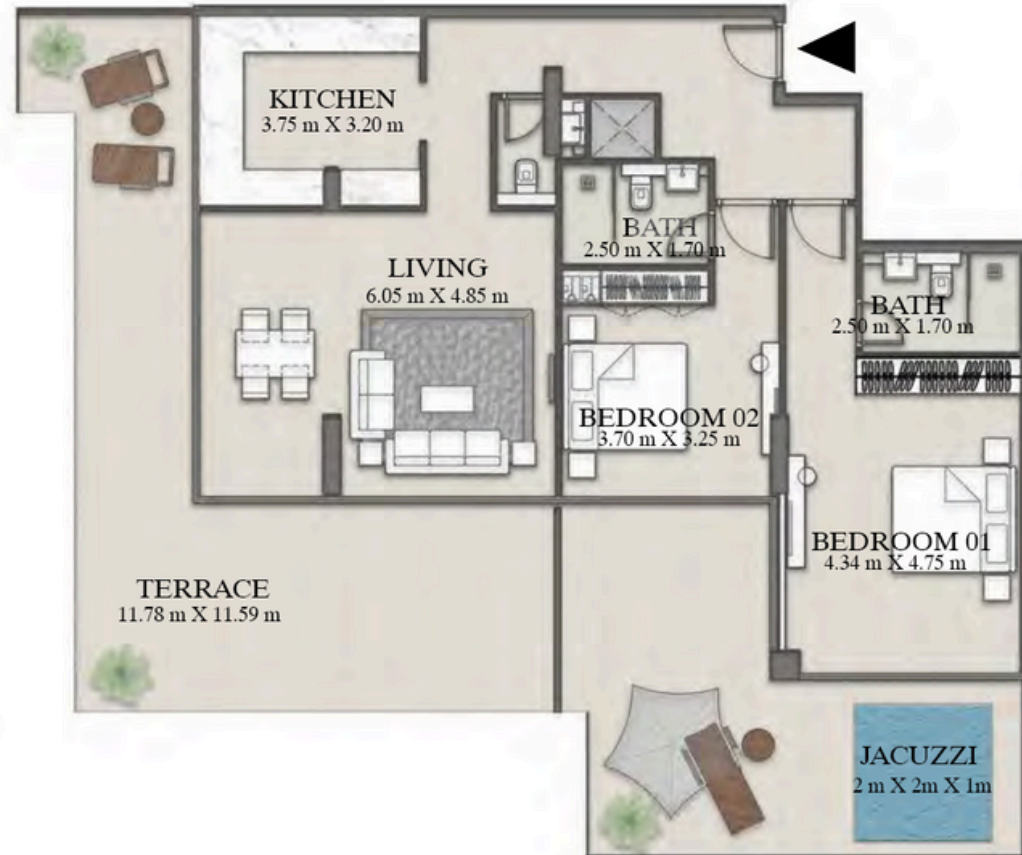

SUITE AREA	996.74 SQ.FT	92.6 SQ.M
TERRACE AREA	723.99 SQ.FT	67.26 SQ.M
TOTAL AREA	1720.73 SQ.FT	159.86 SQ.M

KEY PLAN

2 BEDROOM-TYPE 3

LEVEL 13

UNIT 14

SUITE AREA	1207.18 SQ.FT	112.15 SQ.M
TERRACE AREA	738.09 SQ.FT	68.57 SQ.M
TOTAL AREA	1945.27 SQ.FT	180.72 SQ.M

KEY PLAN

2 BEDROOM-TYPE 1

LEVEL 14

UNIT 03

SUITE AREA	1358.31 SQ.FT	126.19 SQ.M
TERRACE AREA	753.80 SQ.FT	70.03 SQ.M
TOTAL AREA	2112.11 SQ.FT	196.22 SQ.M

KEY PLAN

2 BEDROOM-TYPE 1

LEVEL 14

UNIT 04

SUITE AREA	1263.26 SQ.FT	117.36 SQ.M
TERRACE AREA	820.11 SQ.FT	76.19 SQ.M
TOTAL AREA	2083.37 SQ.FT	193.55 SQ.M

KEY PLAN

2 BEDROOM-TYPE 3

LEVEL 14 UNIT 11

SUITE AREA	994.92 SQ.FT	92.43 SQ.M
BALCONY AREA	714.62 SQ.FT	66.39 SQ.M
TOTAL AREA	1709.54 SQ.FT	158.82 SQ.M