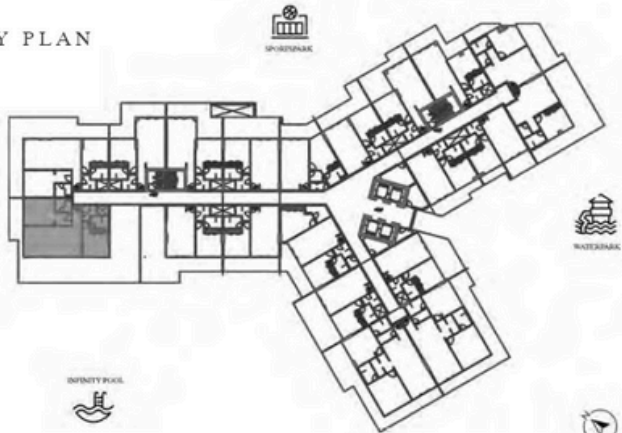

SUITE AREA	1139.59 SQ.FT	105.87 SQ.M
TERRACE AREA	877.80 SQ.FT	81.55 SQ.M
TOTAL AREA	2017.39 SQ.FT	187.42 SQ.M

2 BEDROOM-TYPE 2

LEVEL 7 UNIT 14

SUITE AREA	1187.06 SQ.FT	110.28 SQ.M
TERRACE AREA	524.85 SQ.FT	48.76 SQ.M
TOTAL AREA	1711.91 SQ.FT	159.04 SQ.M

KEY PLAN

2 BEDROOM-TYPE 3

LEVEL 7 UNIT 15

SUITE AREA	1139.58 SQ.FT	105.87 SQ.M
TERRACE AREA	691.48 SQ.FT	64.24 SQ.M
TOTAL AREA	1831.06 SQ.FT	170.11 SQ.M

KEY PLAN

2 BEDROOM-TYPE 1

LEVEL 9 UNIT 03

SUITE AREA	1011.92 SQ.FT	94.01 SQ.M
TERRACE AREA	1104.82 SQ.FT	102.64 SQ.M
TOTAL AREA	2116.74 SQ.FT	196.65 SQ.M

KEY PLAN

2 BEDROOM-TYPE 1

LEVEL 11

UNIT 05

SUITE AREA	829.04 SQ.FT	77.02 SQ.M
TERRACE AREA	444.88 SQ.FT	41.33 SQ.M
TOTAL AREA	1273.92 SQ.FT	118.35 SQ.M

KEY PLAN

2 BEDROOM-TYPE 2

LEVEL 13 UNIT 10