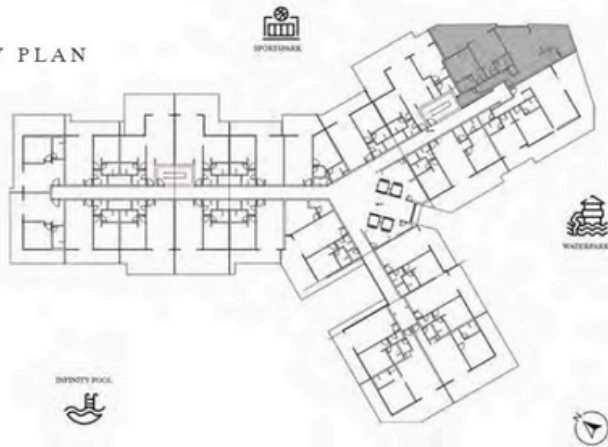

Trinity

KARMA

2 BEDROOM-TYPE 2

LEVEL 6 UNIT 14

SUITE AREA	1187.05 SQ.FT	110.28 SQ.M
TERRACE AREA	567.37 SQ.FT	52.71 SQ.M
TOTAL AREA	1754.42 SQ.FT	162.99 SQ.M

KEY PLAN

2 BEDROOM-TYPE 3

LEVEL 6 UNIT 15

SUITE AREA	1139.59 SQ.FT	105.87 SQ.M
TERRACE AREA	877.80 SQ.FT	81.55 SQ.M
TOTAL AREA	2017.39 SQ.FT	187.42 SQ.M

2 BEDROOM-TYPE 2

LEVEL 7 UNIT 14

SUITE AREA	1187.06 SQ.FT	110.28 SQ.M
TERRACE AREA	524.85 SQ.FT	48.76 SQ.M
TOTAL AREA	1711.91 SQ.FT	159.04 SQ.M

KEY PLAN

2 BEDROOM-TYPE 3

LEVEL 7 UNIT 15

SUITE AREA	1139.58 SQ.FT	105.87 SQ.M
TERRACE AREA	691.48 SQ.FT	64.24 SQ.M
TOTAL AREA	1831.06 SQ.FT	170.11 SQ.M

KEY PLAN

2 BEDROOM-TYPE 1

LEVEL 9 UNIT 03

SUITE AREA	1011.92 SQ.FT	94.01 SQ.M
TERRACE AREA	1104.82 SQ.FT	102.64 SQ.M
TOTAL AREA	2116.74 SQ.FT	196.65 SQ.M