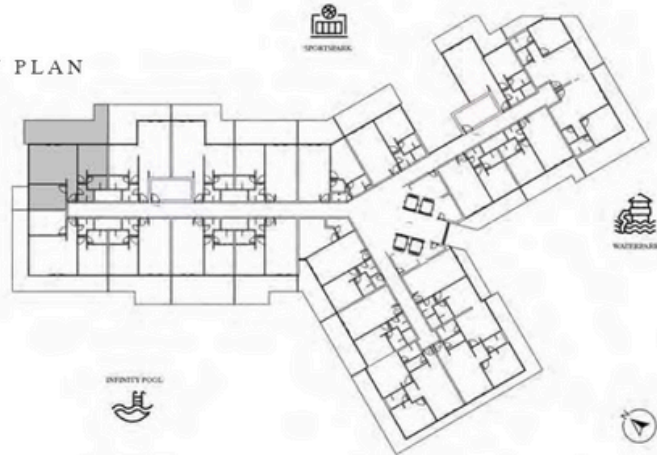

KEY PLAN

2 BEDROOM-TYPE 3

LEVEL 7 UNIT 15

SUITE AREA	1139.58 SQ.FT	105.87 SQ.M
TERRACE AREA	691.48 SQ.FT	64.24 SQ.M
TOTAL AREA	1831.06 SQ.FT	170.11 SQ.M

KEY PLAN

2 BEDROOM-TYPE 1

LEVEL 9 UNIT 03

SUITE AREA	1011.92 SQ.FT	94.01 SQ.M
TERRACE AREA	1104.82 SQ.FT	102.64 SQ.M
TOTAL AREA	2116.74 SQ.FT	196.65 SQ.M

KEY PLAN

2 BEDROOM-TYPE 1

LEVEL 11

UNIT 05

SUITE AREA	829.04 SQ.FT	77.02 SQ.M
TERRACE AREA	444.88 SQ.FT	41.33 SQ.M
TOTAL AREA	1273.92 SQ.FT	118.35 SQ.M

KEY PLAN

2 BEDROOM-TYPE 2

LEVEL 13 UNIT 10

SUITE AREA	996.74 SQ.FT	92.6 SQ.M
TERRACE AREA	723.99 SQ.FT	67.26 SQ.M
TOTAL AREA	1720.73 SQ.FT	159.86 SQ.M

KEY PLAN

2 BEDROOM-TYPE 3

LEVEL 13

UNIT 14

SUITE AREA	1207.18 SQ.FT	112.15 SQ.M
TERRACE AREA	738.09 SQ.FT	68.57 SQ.M
TOTAL AREA	1945.27 SQ.FT	180.72 SQ.M