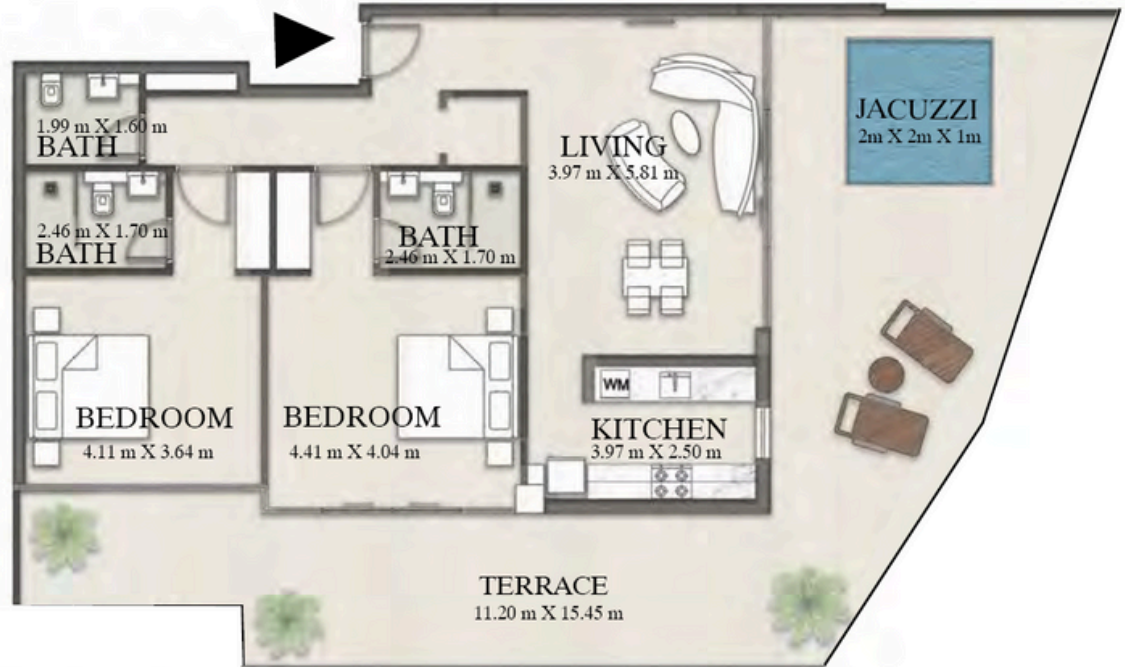

Trinity

KARMA

2 BEDROOM-TYPE 2

LEVEL 6 UNIT 14

SUITE AREA	1187.05 SQ.FT	110.28 SQ.M
TERRACE AREA	567.37 SQ.FT	52.71 SQ.M
TOTAL AREA	1754.42 SQ.FT	162.99 SQ.M

KEY PLAN

2 BEDROOM-TYPE 3

LEVEL 6 UNIT 15

SUITE AREA	1139.59 SQ.FT	105.87 SQ.M
TERRACE AREA	877.80 SQ.FT	81.55 SQ.M
TOTAL AREA	2017.39 SQ.FT	187.42 SQ.M

2 BEDROOM-TYPE 2

LEVEL 7 UNIT 14

SUITE AREA	1187.06 SQ.FT	110.28 SQ.M
TERRACE AREA	524.85 SQ.FT	48.76 SQ.M
TOTAL AREA	1711.91 SQ.FT	159.04 SQ.M

KEY PLAN

2 BEDROOM-TYPE 3

LEVEL 7 UNIT 15

SUITE AREA	1139.58 SQ.FT	105.87 SQ.M
TERRACE AREA	691.48 SQ.FT	64.24 SQ.M
TOTAL AREA	1831.06 SQ.FT	170.11 SQ.M

KEY PLAN

2 BEDROOM-TYPE 1

LEVEL 9 UNIT 03

SUITE AREA	1011.92 SQ.FT	94.01 SQ.M
TERRACE AREA	1104.82 SQ.FT	102.64 SQ.M
TOTAL AREA	2116.74 SQ.FT	196.65 SQ.M

KEY PLAN

2 BEDROOM-TYPE 1

LEVEL 11

UNIT 05

SUITE AREA	829.04 SQ.FT	77.02 SQ.M
TERRACE AREA	444.88 SQ.FT	41.33 SQ.M
TOTAL AREA	1273.92 SQ.FT	118.35 SQ.M

KEY PLAN

2 BEDROOM-TYPE 2

LEVEL 13 UNIT 10