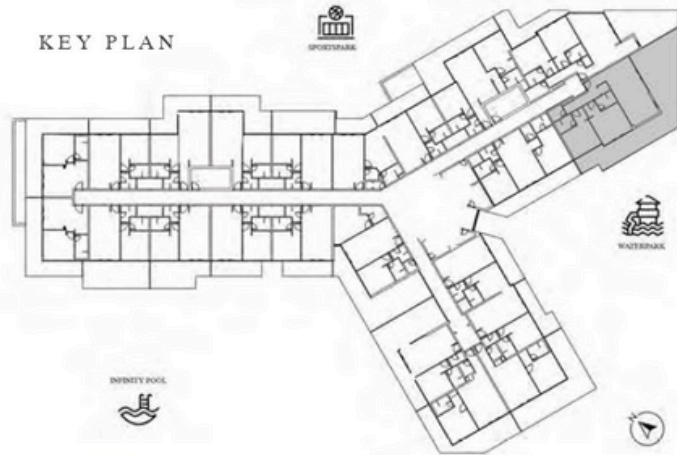

Trinity

KARMA

2 BEDROOM-TYPE 2

LEVEL 6 UNIT 14

SUITE AREA	1187.05 SQ.FT	110.28 SQ.M
TERRACE AREA	567.37 SQ.FT	52.71 SQ.M
TOTAL AREA	1754.42 SQ.FT	162.99 SQ.M

KEY PLAN

2 BEDROOM-TYPE 3

LEVEL 6 UNIT 15

SUITE AREA	1139.59 SQ.FT	105.87 SQ.M
TERRACE AREA	877.80 SQ.FT	81.55 SQ.M
TOTAL AREA	2017.39 SQ.FT	187.42 SQ.M

2 BEDROOM-TYPE 2

LEVEL 7 UNIT 14

SUITE AREA	1187.06 SQ.FT	110.28 SQ.M
TERRACE AREA	524.85 SQ.FT	48.76 SQ.M
TOTAL AREA	1711.91 SQ.FT	159.04 SQ.M

KEY PLAN

2 BEDROOM-TYPE 3

LEVEL 7 UNIT 15

SUITE AREA	1139.58 SQ.FT	105.87 SQ.M
TERRACE AREA	691.48 SQ.FT	64.24 SQ.M
TOTAL AREA	1831.06 SQ.FT	170.11 SQ.M

KEY PLAN

2 BEDROOM-TYPE 1

LEVEL 9 UNIT 03

SUITE AREA	1011.92 SQ.FT	94.01 SQ.M
TERRACE AREA	1104.82 SQ.FT	102.64 SQ.M
TOTAL AREA	2116.74 SQ.FT	196.65 SQ.M

KEY PLAN

2 BEDROOM-TYPE 1

LEVEL 11

UNIT 05

SUITE AREA	829.04 SQ.FT	77.02 SQ.M
TERRACE AREA	444.88 SQ.FT	41.33 SQ.M
TOTAL AREA	1273.92 SQ.FT	118.35 SQ.M

KEY PLAN

2 BEDROOM-TYPE 2

LEVEL 13 UNIT 10