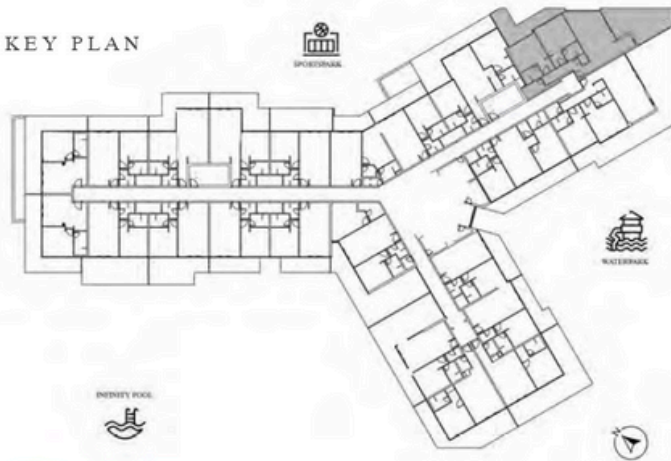

Trinity

KARMA

2 BEDROOM-TYPE 2

LEVEL 6 UNIT 14

SUITE AREA	1187.05 SQ.FT	110.28 SQ.M
TERRACE AREA	567.37 SQ.FT	52.71 SQ.M
TOTAL AREA	1754.42 SQ.FT	162.99 SQ.M

KEY PLAN

2 BEDROOM-TYPE 3

LEVEL 6 UNIT 15

SUITE AREA	1139.59 SQ.FT	105.87 SQ.M
TERRACE AREA	877.80 SQ.FT	81.55 SQ.M
TOTAL AREA	2017.39 SQ.FT	187.42 SQ.M

2 BEDROOM-TYPE 2

LEVEL 7 UNIT 14

SUITE AREA	1187.06 SQ.FT	110.28 SQ.M
TERRACE AREA	524.85 SQ.FT	48.76 SQ.M
TOTAL AREA	1711.91 SQ.FT	159.04 SQ.M

KEY PLAN

2 BEDROOM-TYPE 3

LEVEL 7 UNIT 15

SUITE AREA	1139.58 SQ.FT	105.87 SQ.M
TERRACE AREA	691.48 SQ.FT	64.24 SQ.M
TOTAL AREA	1831.06 SQ.FT	170.11 SQ.M

KEY PLAN

2 BEDROOM-TYPE 1

LEVEL 9 UNIT 03

SUITE AREA	1011.92 SQ.FT	94.01 SQ.M
TERRACE AREA	1104.82 SQ.FT	102.64 SQ.M
TOTAL AREA	2116.74 SQ.FT	196.65 SQ.M