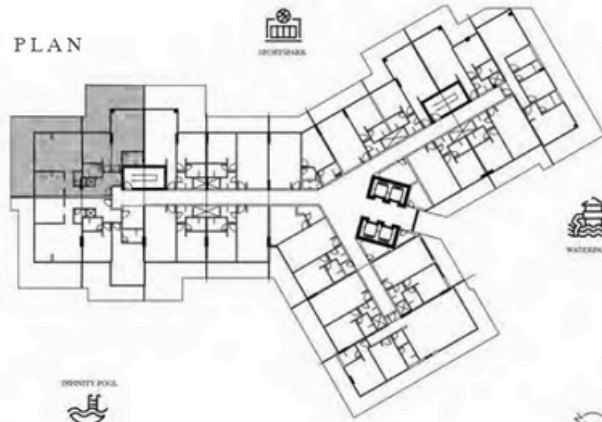

SUITE AREA	996.74 SQ.FT	92.6 SQ.M
TERRACE AREA	723.99 SQ.FT	67.26 SQ.M
TOTAL AREA	1720.73 SQ.FT	159.86 SQ.M

KEY PLAN

2 BEDROOM-TYPE 3

LEVEL 13

UNIT 14

SUITE AREA	1207.18 SQ.FT	112.15 SQ.M
TERRACE AREA	738.09 SQ.FT	68.57 SQ.M
TOTAL AREA	1945.27 SQ.FT	180.72 SQ.M

KEY PLAN

2 BEDROOM-TYPE 1

LEVEL 14

UNIT 03

SUITE AREA	1358.31 SQ.FT	126.19 SQ.M
TERRACE AREA	753.80 SQ.FT	70.03 SQ.M
TOTAL AREA	2112.11 SQ.FT	196.22 SQ.M

KEY PLAN

2 BEDROOM-TYPE 1

LEVEL 14

UNIT 04

SUITE AREA	1263.26 SQ.FT	117.36 SQ.M
TERRACE AREA	820.11 SQ.FT	76.19 SQ.M
TOTAL AREA	2083.37 SQ.FT	193.55 SQ.M

KEY PLAN

2 BEDROOM-TYPE 3

LEVEL 14 UNIT 11

SUITE AREA	994.92 SQ.FT	92.43 SQ.M
BALCONY AREA	714.62 SQ.FT	66.39 SQ.M
TOTAL AREA	1709.54 SQ.FT	158.82 SQ.M