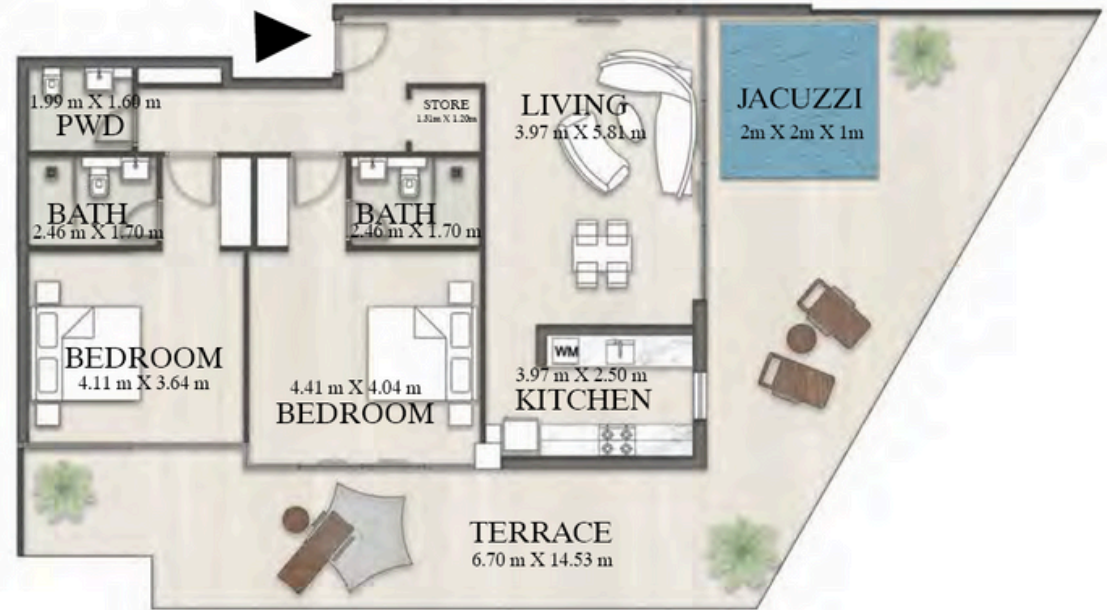

Trinity

KARMA

2 BEDROOM-TYPE 2

LEVEL 6 UNIT 14

SUITE AREA	1187.05 SQ.FT	110.28 SQ.M
TERRACE AREA	567.37 SQ.FT	52.71 SQ.M
TOTAL AREA	1754.42 SQ.FT	162.99 SQ.M

KEY PLAN

2 BEDROOM-TYPE 3

LEVEL 6 UNIT 15

SUITE AREA	1139.59 SQ.FT	105.87 SQ.M
TERRACE AREA	877.80 SQ.FT	81.55 SQ.M
TOTAL AREA	2017.39 SQ.FT	187.42 SQ.M

2 BEDROOM-TYPE 2

LEVEL 7 UNIT 14

SUITE AREA	1187.06 SQ.FT	110.28 SQ.M
TERRACE AREA	524.85 SQ.FT	48.76 SQ.M
TOTAL AREA	1711.91 SQ.FT	159.04 SQ.M

KEY PLAN

2 BEDROOM-TYPE 3

LEVEL 7 UNIT 15

SUITE AREA	1139.58 SQ.FT	105.87 SQ.M
TERRACE AREA	691.48 SQ.FT	64.24 SQ.M
TOTAL AREA	1831.06 SQ.FT	170.11 SQ.M

KEY PLAN

2 BEDROOM-TYPE 1

LEVEL 9 UNIT 03

SUITE AREA	1011.92 SQ.FT	94.01 SQ.M
TERRACE AREA	1104.82 SQ.FT	102.64 SQ.M
TOTAL AREA	2116.74 SQ.FT	196.65 SQ.M

KEY PLAN

2 BEDROOM-TYPE 1

LEVEL 11

UNIT 05

SUITE AREA	829.04 SQ.FT	77.02 SQ.M
TERRACE AREA	444.88 SQ.FT	41.33 SQ.M
TOTAL AREA	1273.92 SQ.FT	118.35 SQ.M

KEY PLAN

2 BEDROOM-TYPE 2

LEVEL 13 UNIT 10