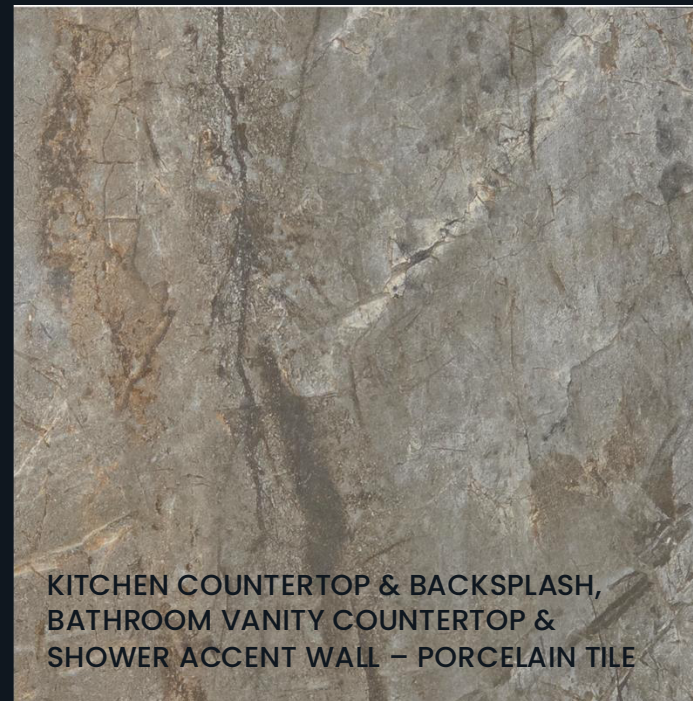

GENERAL METAL BRUSHED BRONZE

SHOWER GLASS

DARK SCHEME

GENERAL BEDROOM FLOORING TIMBER-LOOK PORCELAIN TILE

KITCHEN COUNTERTOP & BACKSPLASH, BATHROOM VANITY COUNTERTOP & SHOWER ACCENT WALL – PORCELAIN TILE

BATHROOM FLOOR & WALL FINISH PORCELAIN TILE

CEILING PAINT

WALL PAINT

KITCHEN UPPER CABINET & INTERNAL CARCASS SOLID COLOR LAMINATE/MELAMINE FINISH

LOWER KITCHEN CABINET SHUTTERS & JOINERY TIMBER-LOOK KAMINATE FINISH

GENERAL FLOOR & STAIRCASE FLOOR FINISH PORCELAIN TILE