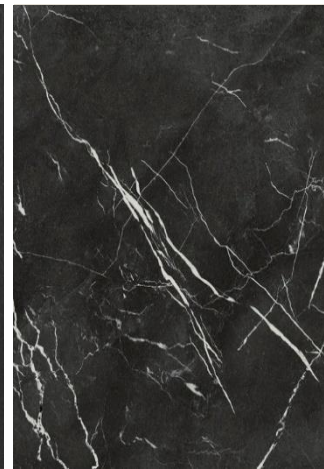

LIVING, DINING & KITCHEN

**Kitchen Counter &
Backsplash**
Nero Marquina Marble
Polished finish