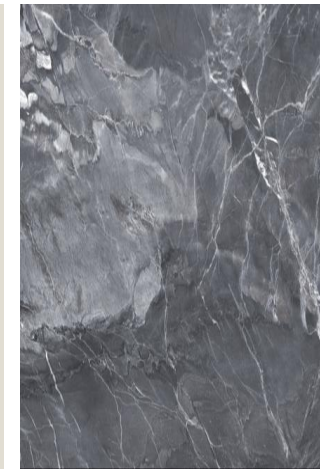

MAIN ENTRANCE

Wall - Painted Feature
Gypsum Board with Paint
Jotun - Timeless 1024
Vertical grooved
profile

Wall - Wood Paneling
Wood Veneer flat/fluted
Walnut finish
Matte lacquer

Wall - Painted Finish
Gypsum Board with Paint
Jotun Timeless 1024
Low sheen

Wall - Feature Panels
Natural Marble Slab
galaxy blue pul
Polished finish

Wall - Main Feature
Natural Marble Slab
Calacatta Gold
Book-matched, polished

Reception - Desk
Natural Marble
Venato Black
Polished finish

Floor
Porcelain Tile
1200 x 600 mm
Aura Earth Beige,
matte

Ceiling
Gypsum Board
Warm white
Matte finish

Ceiling - Upper Area
Gypsum Board
White
Smooth matte

Ceiling - Lower Feature
Wood Veneer on MDF
Walnut finish
Matte lacquer

Wall - Painted Finish
Gypsum Board with Paint
Jotun Timeless 1024
Low sheen

Wall - Feature Wall
Perforated Metal Panel
Black, powder-coated
Matte finish

Floor - Functional Track
Rubber Sports Flooring
Blue-Gray/ dark grey
Matt finish