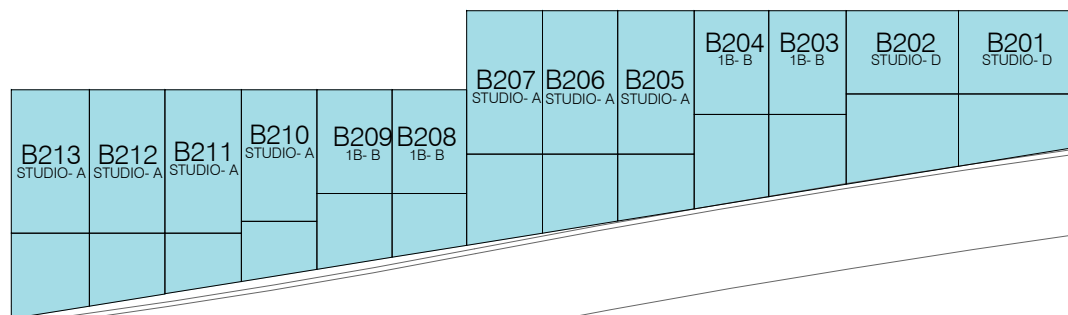

STREET

COMMUNITY

COMMUNITY

LEGEND

- One Bedroom
- Retail

BASEMENT-2 FLOOR

STREET

COMMUNITY

COMMUNITY

STREET

LEGEND

- Studio
- Two Bedrooms
- Three Bedrooms
- Retail
- Pool

GROUND FLOOR

STREET

COMMUNITY

COMMUNITY

STREET

LEGEND

- Studio
- Two Bedrooms
- Pool

1st FLOOR PLAN

STREET

COMMUNITY

COMMUNITY

STREET

LEGEND

- Studio
- Two Bedrooms
- Three Bedrooms

2nd FLOOR PLAN

STREET

COMMUNITY

COMMUNITY

STREET

LEGEND
■ Two Bedrooms