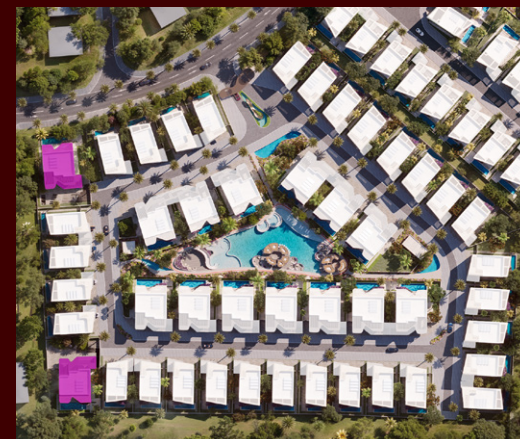

6 Bedroom
Signature Villas
Corner Units

THE BLENHEIM

Ground Floor

First Floor

Second Floor