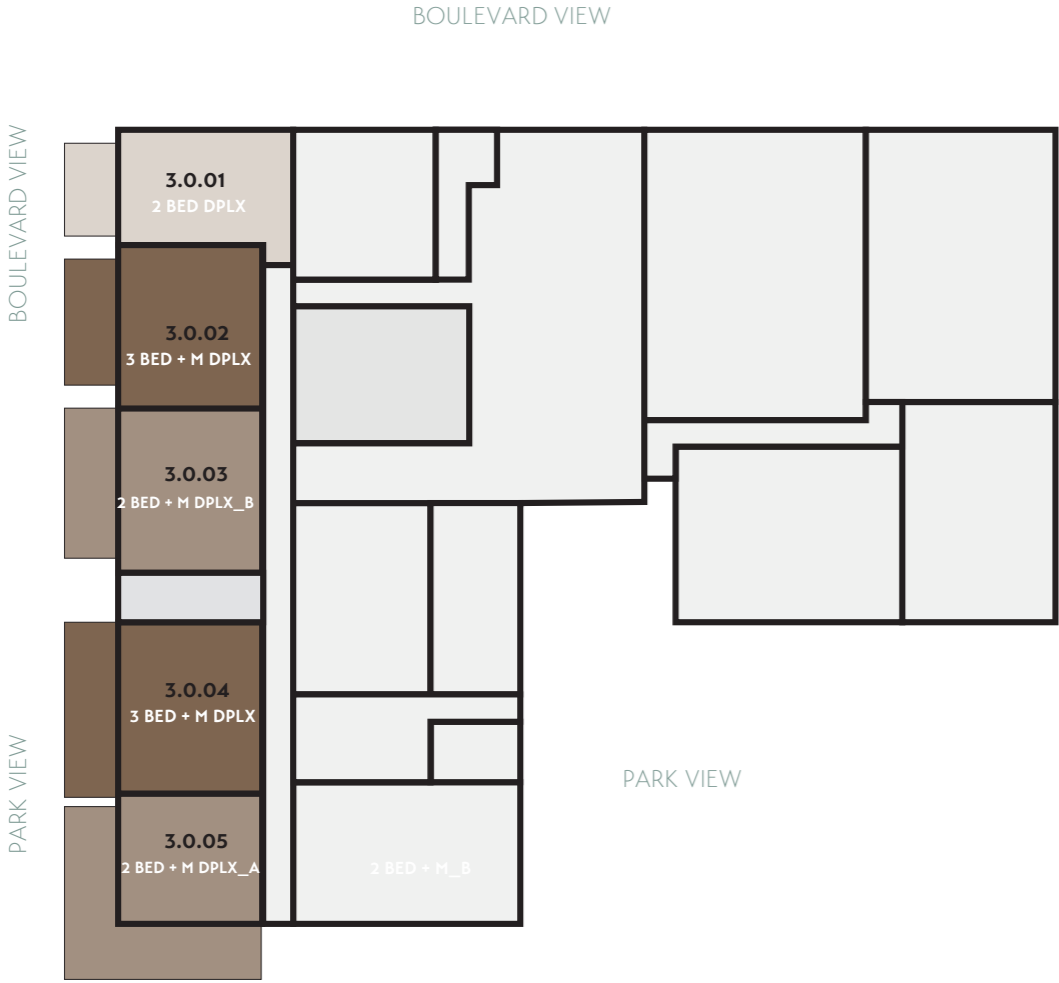

SAMA YAS

BUILDING 3

Ground Floor

First Floor

Key

- 1 BEDROOM
- 2 BEDROOM
- 2 BEDROOM + MAID
- 2 BEDROOM DPLX
- 2 BEDROOM + MAID DPLX
- 3 BEDROOM + MAID DPLX
- COMMUNAL
- CORE

Site Plan

NOT TO SCALE. INDICATIVE ONLY.

SAMA YAS

BUILDING 3

Second Floor

Third Floor

Key

- 1 BEDROOM
- 2 BEDROOM
- 2 BEDROOM + MAID
- COMMUNAL
- CORE

Site Plan

NOT TO SCALE. INDICATIVE ONLY.

SAMA YAS

BUILDING 3

Fourth Floor

Fifth Floor

Key

- 1 BEDROOM
- 2 BEDROOM
- 2 BEDROOM + MAID
- 3 BEDROOM + MAID
- COMMUNAL
- CORE

Site Plan

NOT TO SCALE. INDICATIVE ONLY.

SAMA YAS

BUILDING 3

Sixth Floor

Seventh Floor

Key

- 1 BEDROOM
- 2 BEDROOM
- 2 BEDROOM + MAID
- 3 BEDROOM + MAID
- COMMUNAL
- CORE

Site Plan

NOT TO SCALE. INDICATIVE ONLY.