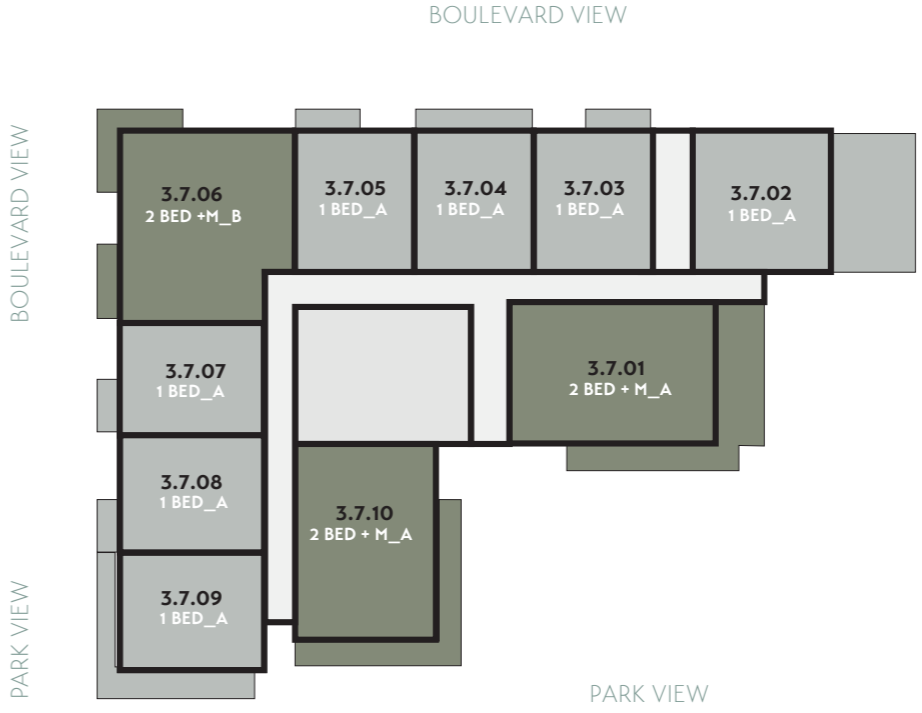

SAMA YAS

BUILDING 3

Ground Floor

First Floor

Key

- 1 BEDROOM
- 2 BEDROOM
- 2 BEDROOM + MAID
- 2 BEDROOM DPLX
- 2 BEDROOM + MAID DPLX
- 3 BEDROOM + MAID DPLX
- COMMUNAL
- CORE

Site Plan

NOT TO SCALE. INDICATIVE ONLY.

SAMA YAS

BUILDING 3

Second Floor

Third Floor

Key

- 1 BEDROOM
- 2 BEDROOM
- 2 BEDROOM + MAID
- COMMUNAL
- CORE

Site Plan

NOT TO SCALE. INDICATIVE ONLY.

SAMA YAS

BUILDING 3

Fourth Floor

Fifth Floor

Key

- 1 BEDROOM
- 2 BEDROOM
- 2 BEDROOM + MAID
- 3 BEDROOM + MAID
- COMMUNAL
- CORE

Site Plan

NOT TO SCALE. INDICATIVE ONLY.

SAMA YAS

BUILDING 3

Sixth Floor

Seventh Floor

Key

- 1 BEDROOM
- 2 BEDROOM
- 2 BEDROOM + MAID
- 3 BEDROOM + MAID
- COMMUNAL
- CORE

Site Plan

NOT TO SCALE. INDICATIVE ONLY.