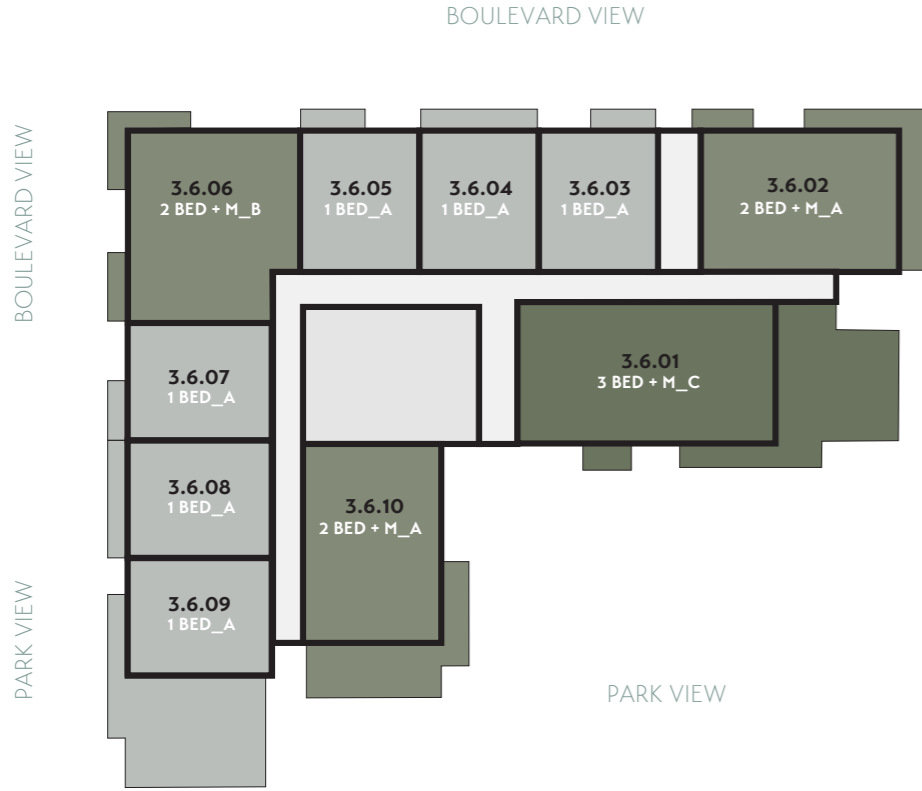

SAMA YAS

BUILDING 3

Ground Floor

First Floor

Key

- 1 BEDROOM
- 2 BEDROOM
- 2 BEDROOM + MAID
- 2 BEDROOM DPLX
- 2 BEDROOM + MAID DPLX
- 3 BEDROOM + MAID DPLX
- COMMUNAL
- CORE

Site Plan

NOT TO SCALE. INDICATIVE ONLY.

SAMA YAS

BUILDING 3

Second Floor

Third Floor

Key

- 1 BEDROOM
- 2 BEDROOM
- 2 BEDROOM + MAID
- COMMUNAL
- CORE

Site Plan

NOT TO SCALE. INDICATIVE ONLY.

SAMA YAS

BUILDING 3

Fourth Floor

Fifth Floor

Key

- 1 BEDROOM
- 2 BEDROOM
- 2 BEDROOM + MAID
- 3 BEDROOM + MAID
- COMMUNAL
- CORE

Site Plan

NOT TO SCALE. INDICATIVE ONLY.

SAMA YAS

BUILDING 3

Sixth Floor

Seventh Floor

Key

- 1 BEDROOM
- 2 BEDROOM
- 2 BEDROOM + MAID
- 3 BEDROOM + MAID
- COMMUNAL
- CORE

Site Plan

NOT TO SCALE. INDICATIVE ONLY.