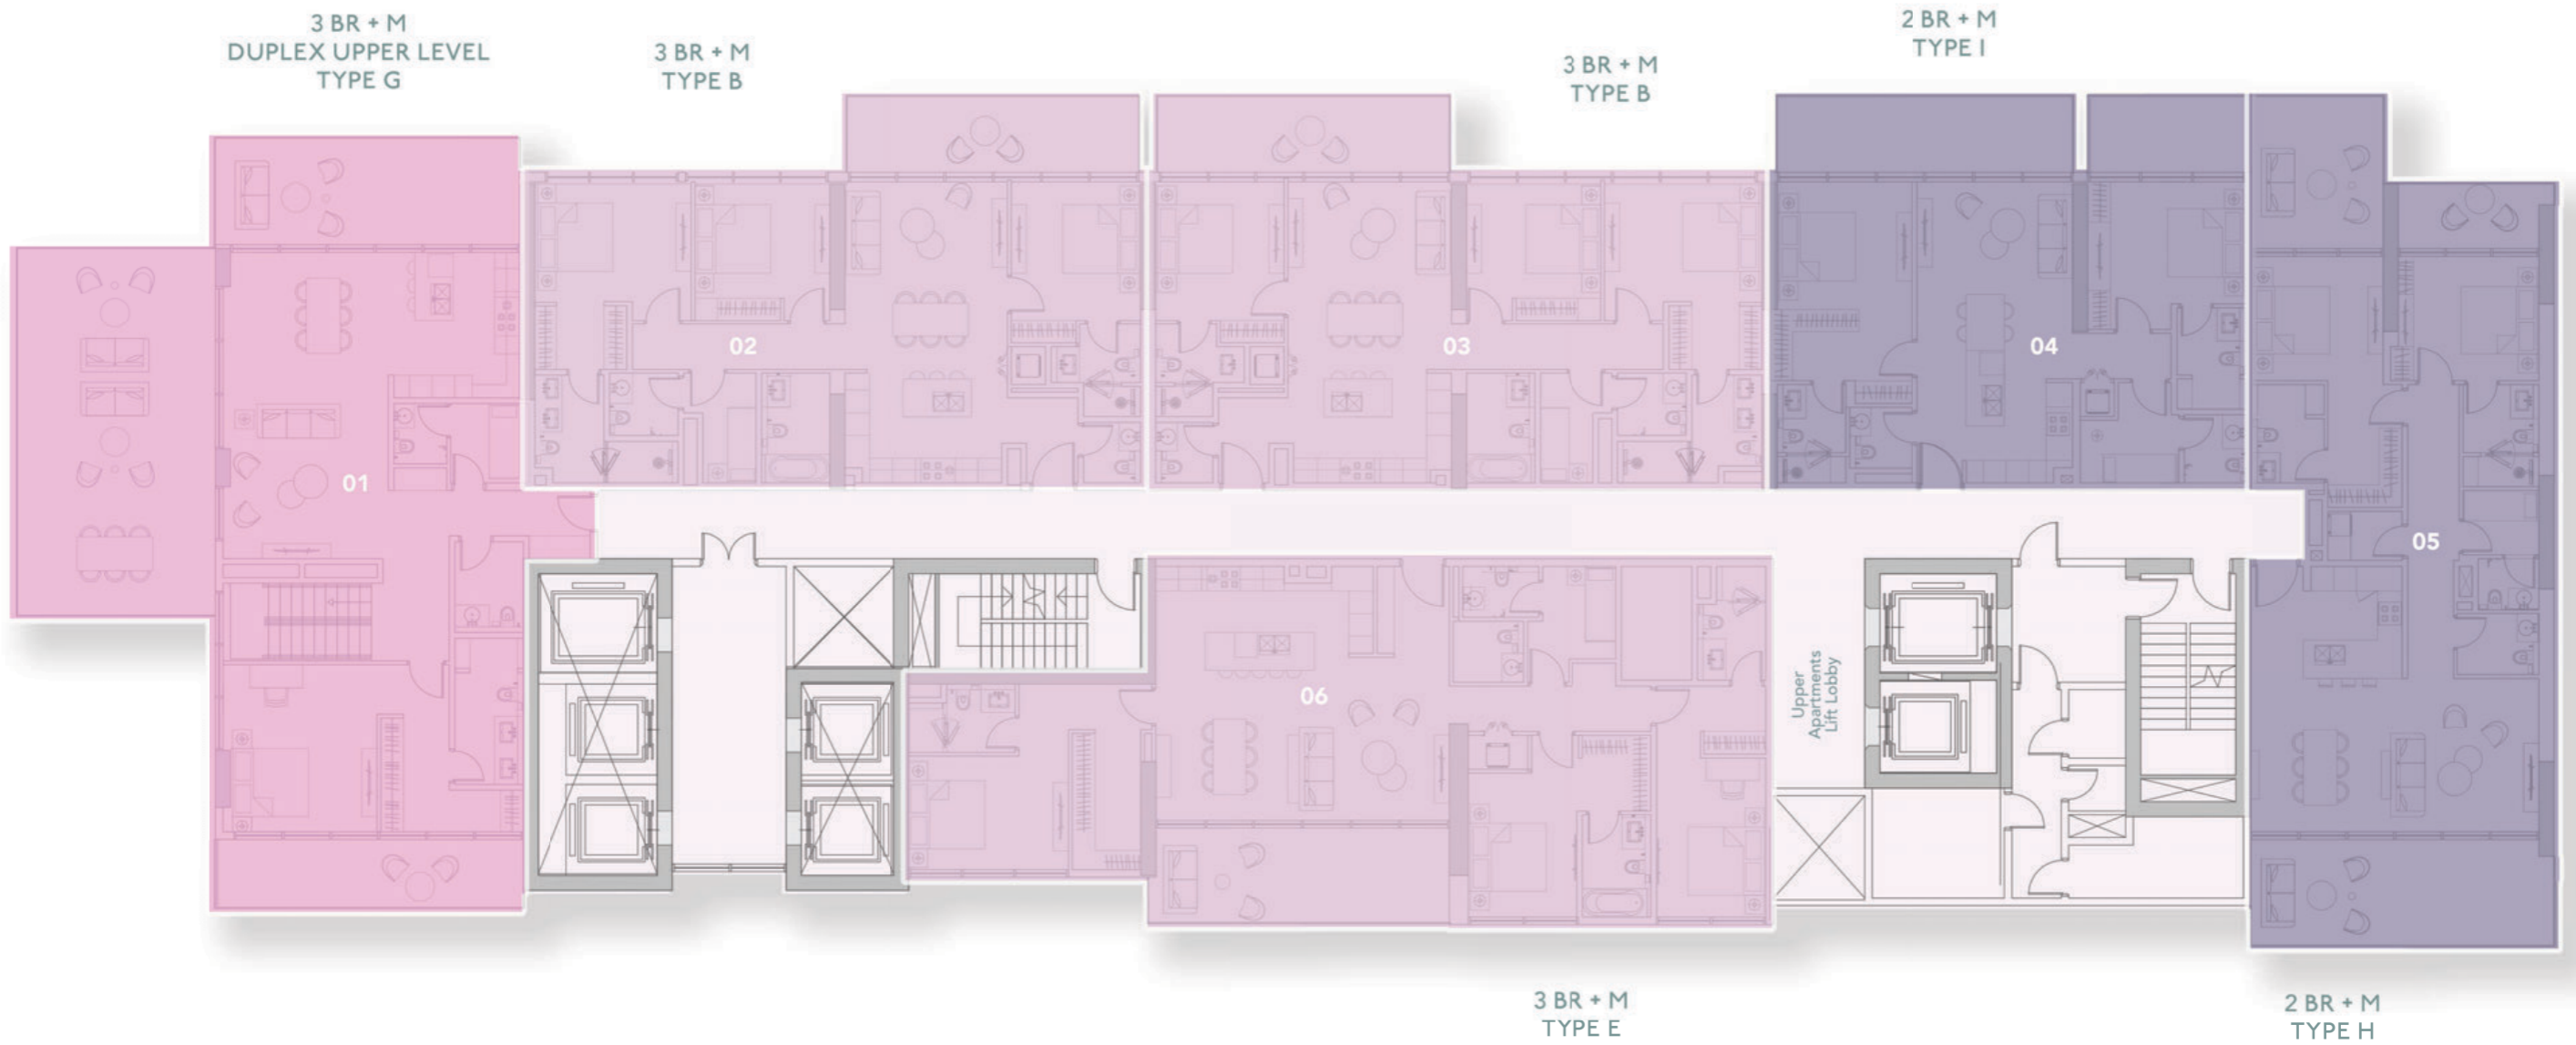

Outdoor Living Area

884.6 sq.ft

Total Living Area

4015.8 sq.ft

Upper level apartments

22ND FLOOR PLAN

- 2 BEDROOM APARTMENTS
- 3 BEDROOM APARTMENTS
- 3 BEDROOM DUPLEX APARTMENTS

23RD FLOOR PLAN

- 2 BEDROOM APARTMENTS
- 3 BEDROOM APARTMENTS
- 3 BEDROOM DUPLEX APARTMENTS

24TH FLOOR PLAN

25TH FLOOR PLAN

4 BR
DUPLEX
LOWER LEVEL
TYPE E

26TH FLOOR PLAN

2 BEDROOM APARTMENTS

3 BEDROOM APARTMENTS

4 BEDROOM DUPLEX APARTMENTS

27TH FLOOR PLAN

2 BEDROOM APARTMENTS

3 BEDROOM APARTMENTS

4 BEDROOM DUPLEX APARTMENTS

4 BR + M
TYPE B

4 BR + M
TYPE C

28TH FLOOR PLAN

4 BEDROOM APARTMENTS