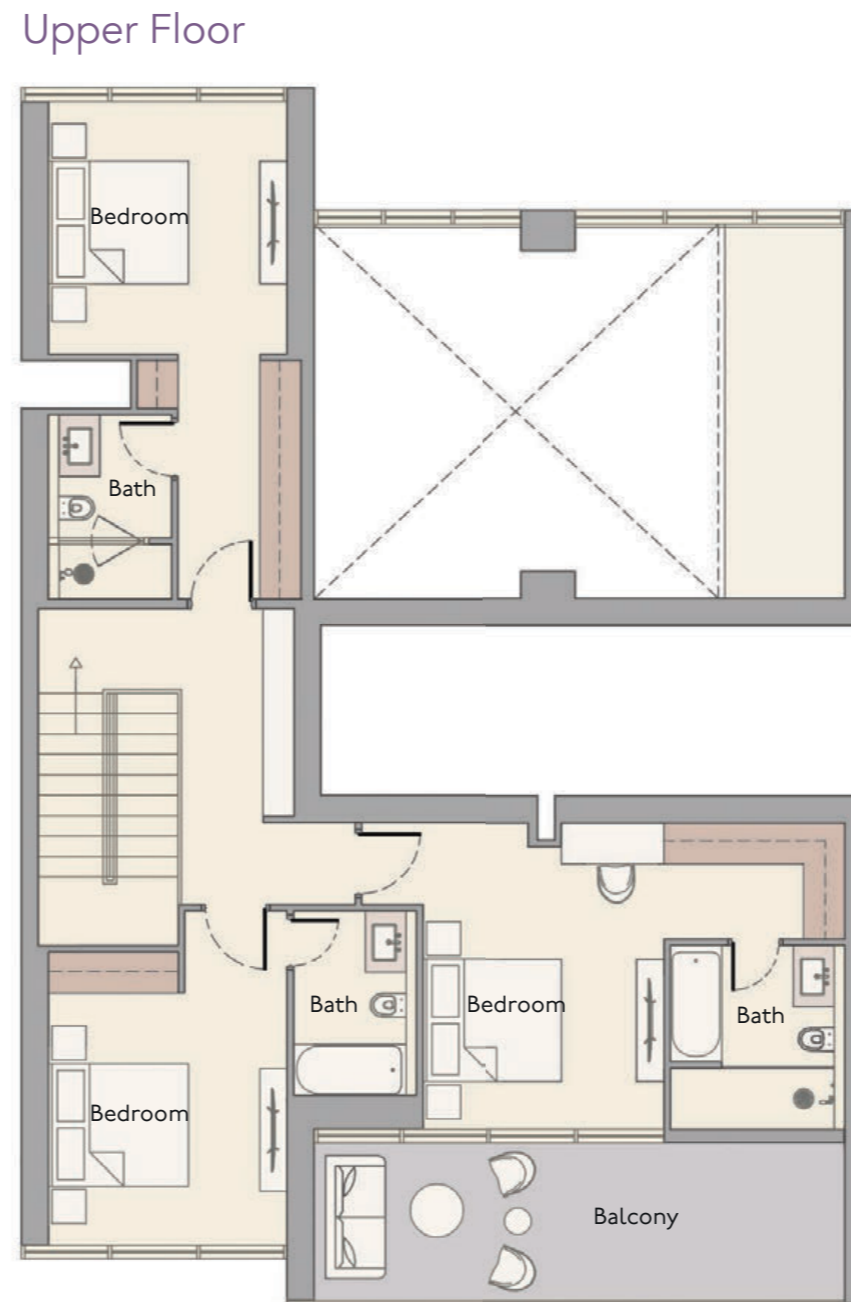

4 Bedroom + Maids Room Duplex
Type D

1st Floor

Upper
2nd Floor

Lower

Internal Living Area

3131.1 sq.ft

Outdoor Living Area

884.6 sq.ft

Total Living Area

4015.8 sq.ft