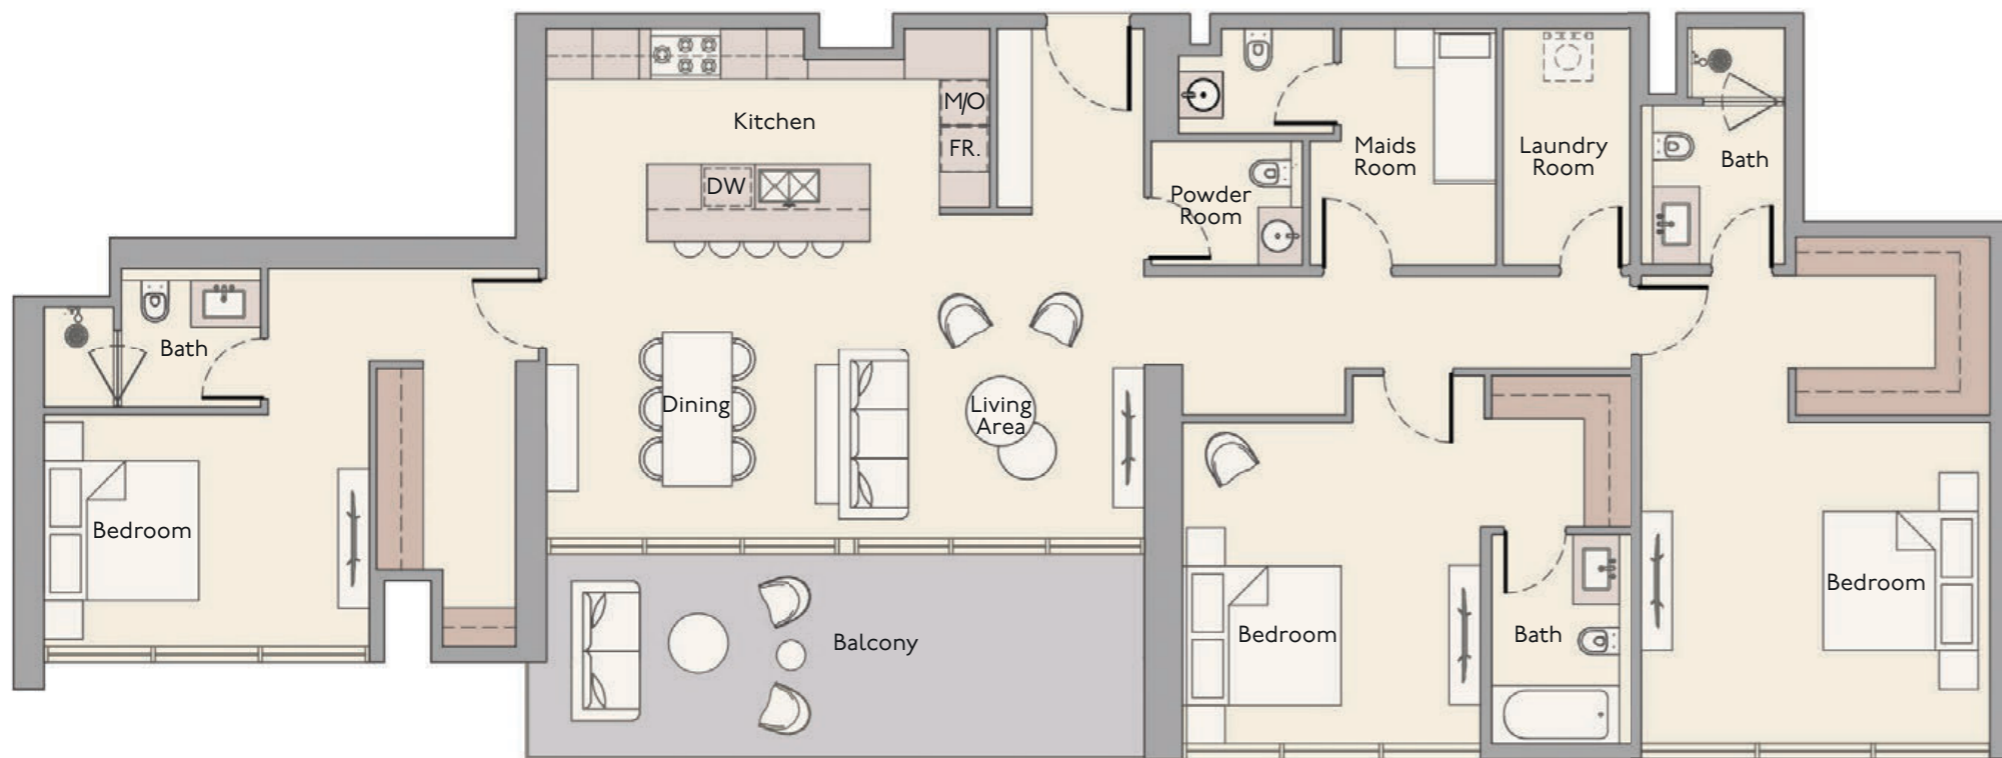

1353.7 sq.ft

3 Bedroom + Maids Room
Type A

13th Floor - 20th Floor

21st Floor

Internal Living Area

1413.62 sq.ft

Outdoor Living Area

307.31 sq.ft

Total Living Area

1720.93 sq.ft

3 Bedroom + Maids Room
Type C

1st Floor

Internal Living Area

1771.4 sq.ft

Outdoor Living Area

240.4 sq.ft

Total Living Area

2011.89 sq.ft

3 Bedroom + Maids Room
Type D

2nd Floor

Internal Living Area

1962.26 sq.ft

Outdoor Living Area

242.30 sq.ft