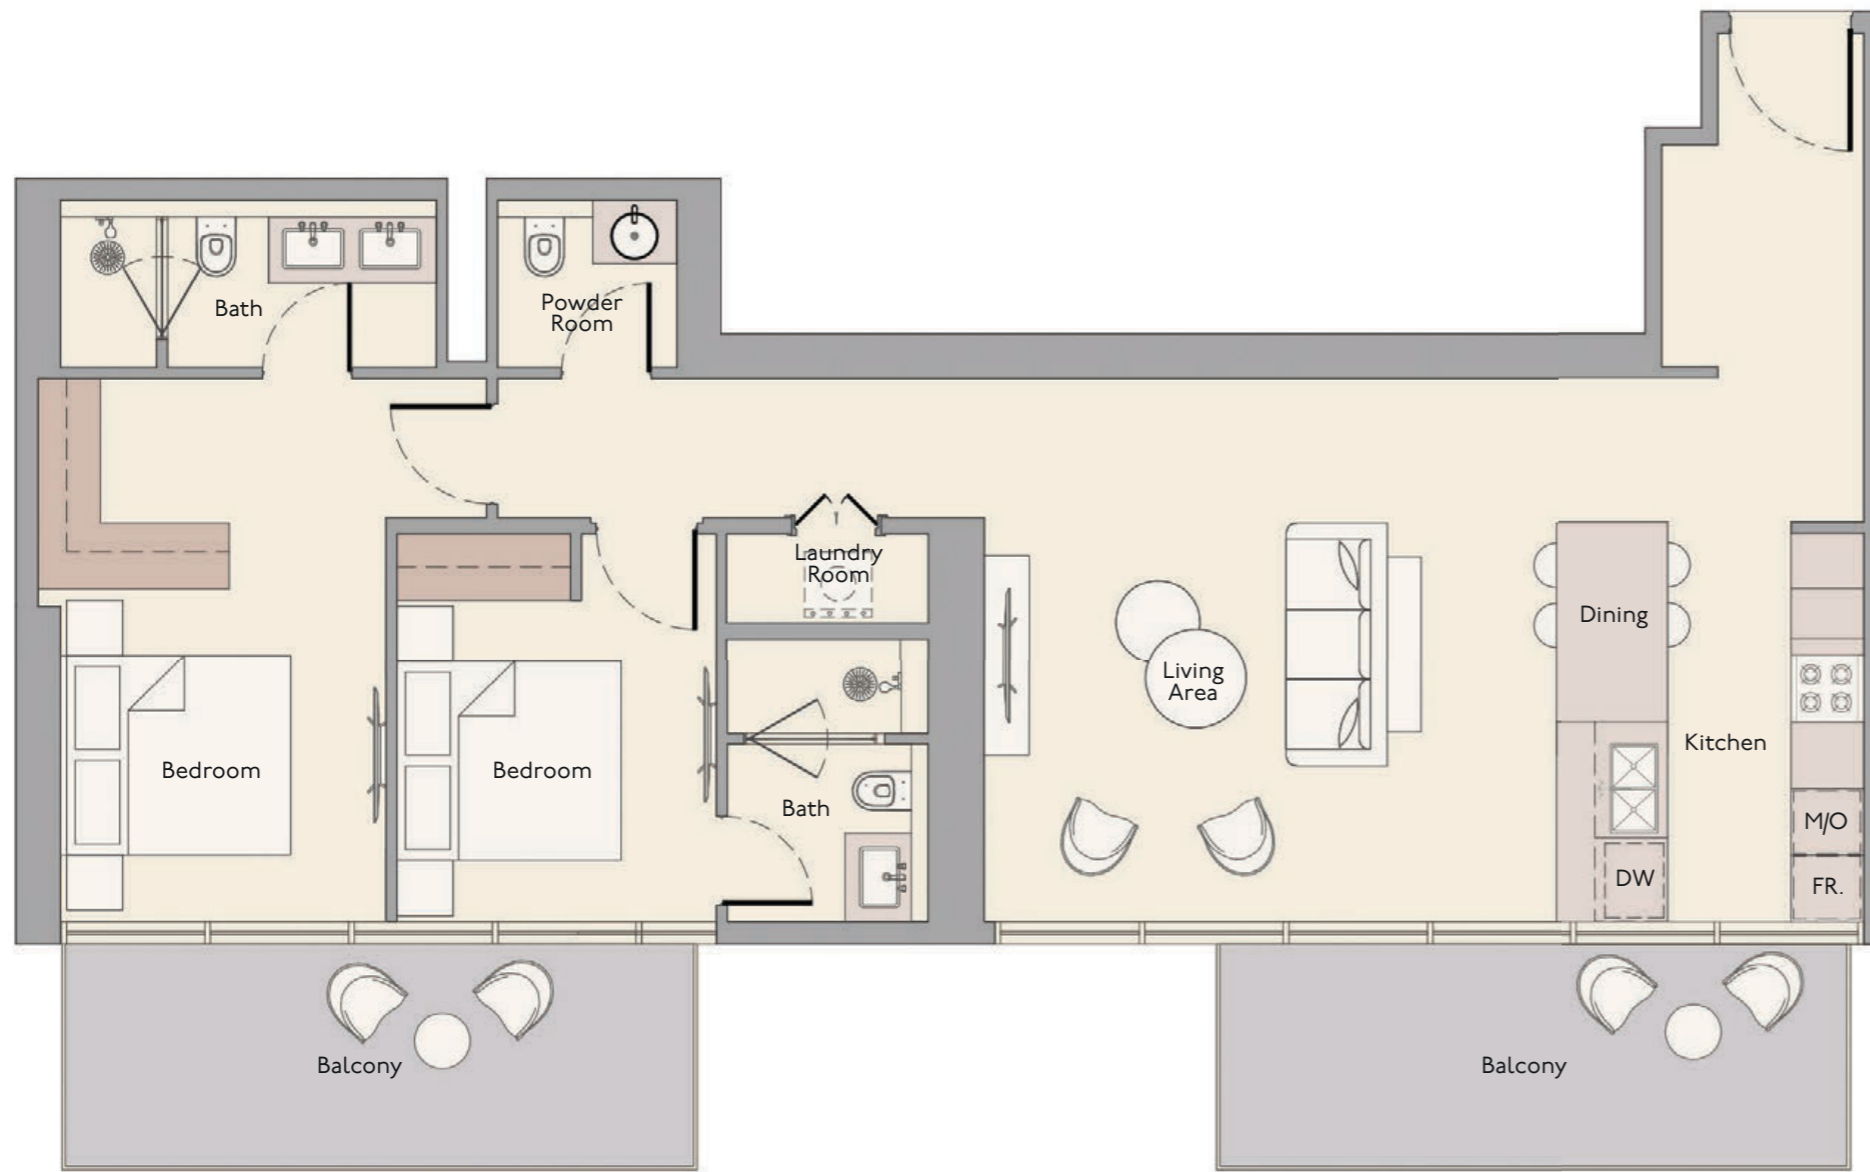

Internal Living Area

1209.33 sq.ft

Outdoor Living Area

448.64 sq.ft

Total Living Area

1657.97 sq.ft

2 Bedroom + Maids Room
Type K

27th Floor