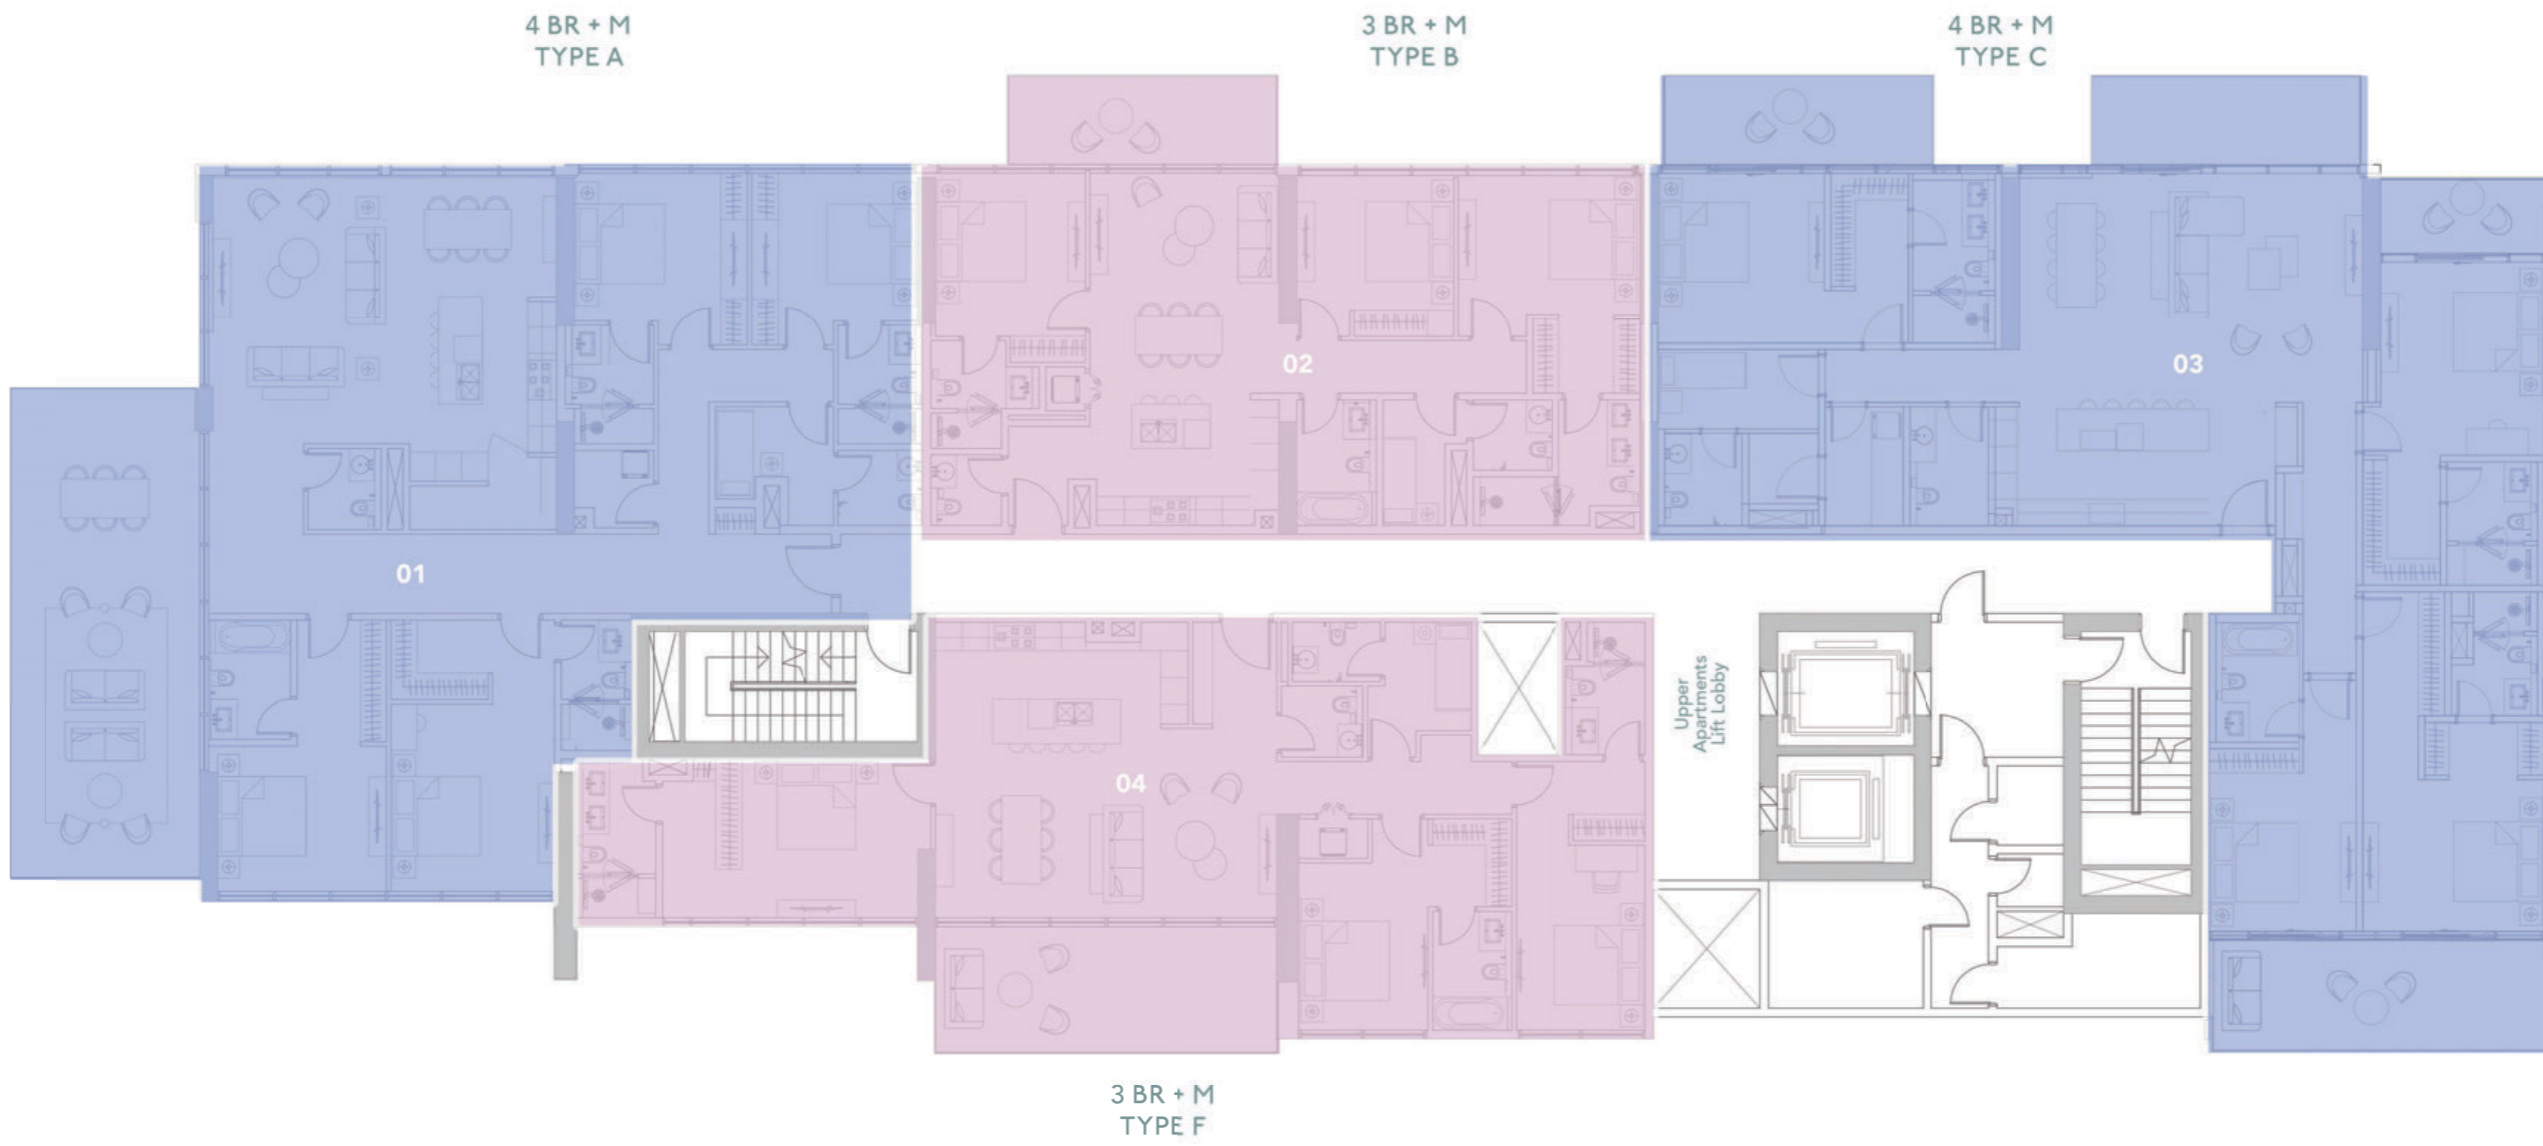

Outdoor Living Area

884.6 sq.ft

Total Living Area

4015.8 sq.ft

Upper level apartments

22ND FLOOR PLAN

- 2 BEDROOM APARTMENTS
- 3 BEDROOM APARTMENTS
- 3 BEDROOM DUPLEX APARTMENTS

23RD FLOOR PLAN

- 2 BEDROOM APARTMENTS
- 3 BEDROOM APARTMENTS
- 3 BEDROOM DUPLEX APARTMENTS

24TH FLOOR PLAN

25TH FLOOR PLAN

4 BR
DUPLEX
LOWER LEVEL
TYPE E

26TH FLOOR PLAN

2 BEDROOM APARTMENTS

3 BEDROOM APARTMENTS

4 BEDROOM DUPLEX APARTMENTS

27TH FLOOR PLAN

2 BEDROOM APARTMENTS

3 BEDROOM APARTMENTS

4 BEDROOM DUPLEX APARTMENTS

4 BR + M
TYPE B

4 BR + M
TYPE C

28TH FLOOR PLAN

4 BEDROOM APARTMENTS