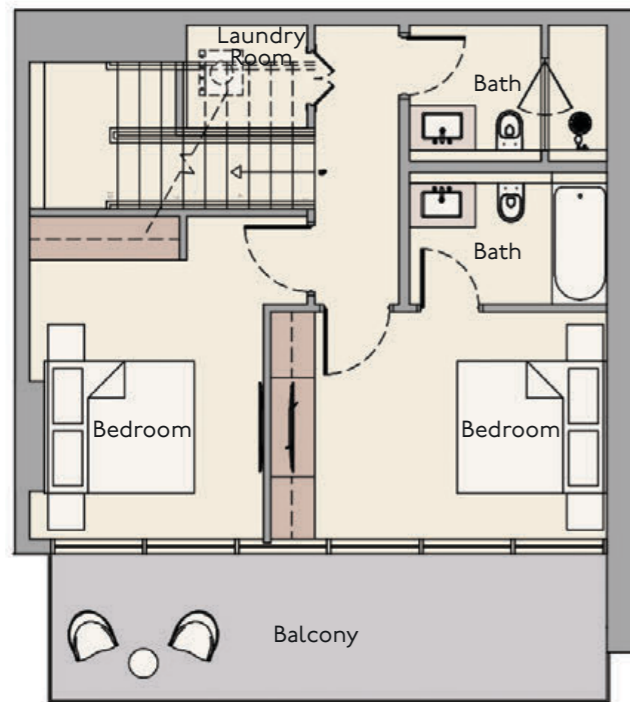

1699.84 sq.ft

Outdoor Living Area

412.47 sq.ft

Total Living Area

2112.31 sq.ft

3 Bedroom + Maids Room Duplex
Type G

Lower Floor

22nd Floor