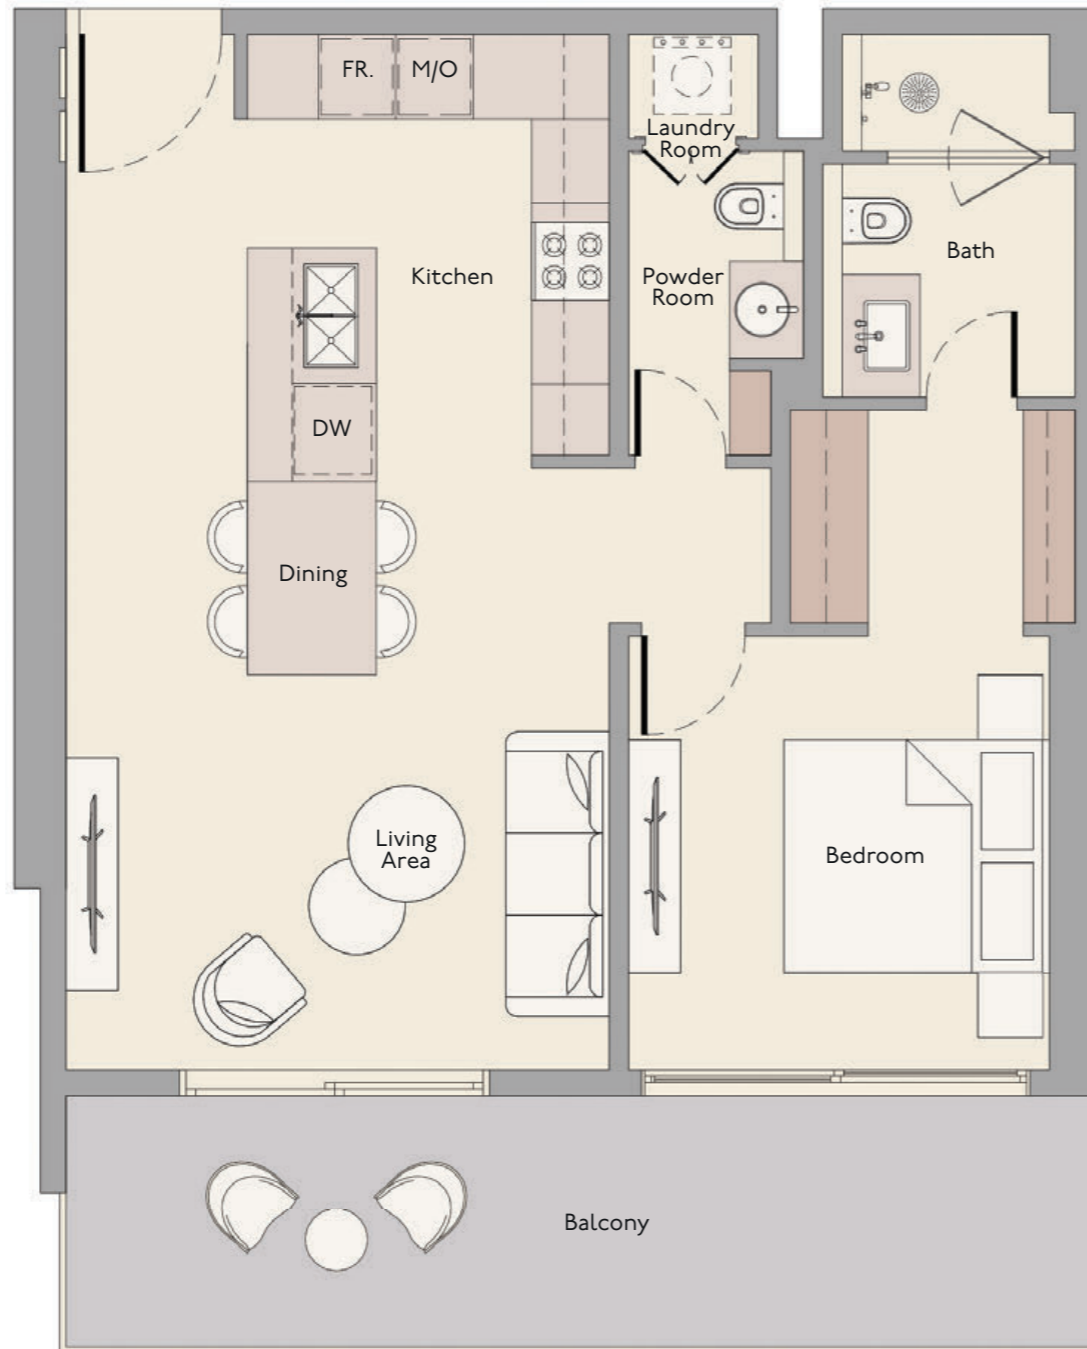

Internal Living Area

772.63 sq.ft

Outdoor Living Area

133.36 sq.ft

Total Living Area

905.99 sq.ft

1 Bedroom
Type D

1st Floor