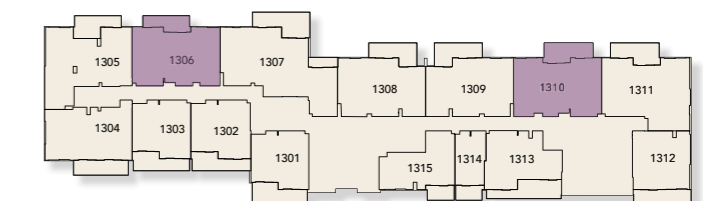

Total Living Area

882.96 sq.ft

2 Bedroom + Maids Room
Type A

1st Floor

2nd Floor

3rd Floor - 12th Floor

13th Floor - 20th Floor

21st Floor

Internal Living Area

1015.25 sq.ft

Outdoor Living Area

189.88 sq.ft

Total Living Area

1205.13 sq.ft

2 Bedroom
Type B

1st Floor

2nd Floor

3rd Floor - 12th Floor

13th Floor - 20th Floor

21st Floor

Internal Living Area

1034.95 sq.ft

Outdoor Living Area

141.44 sq.ft