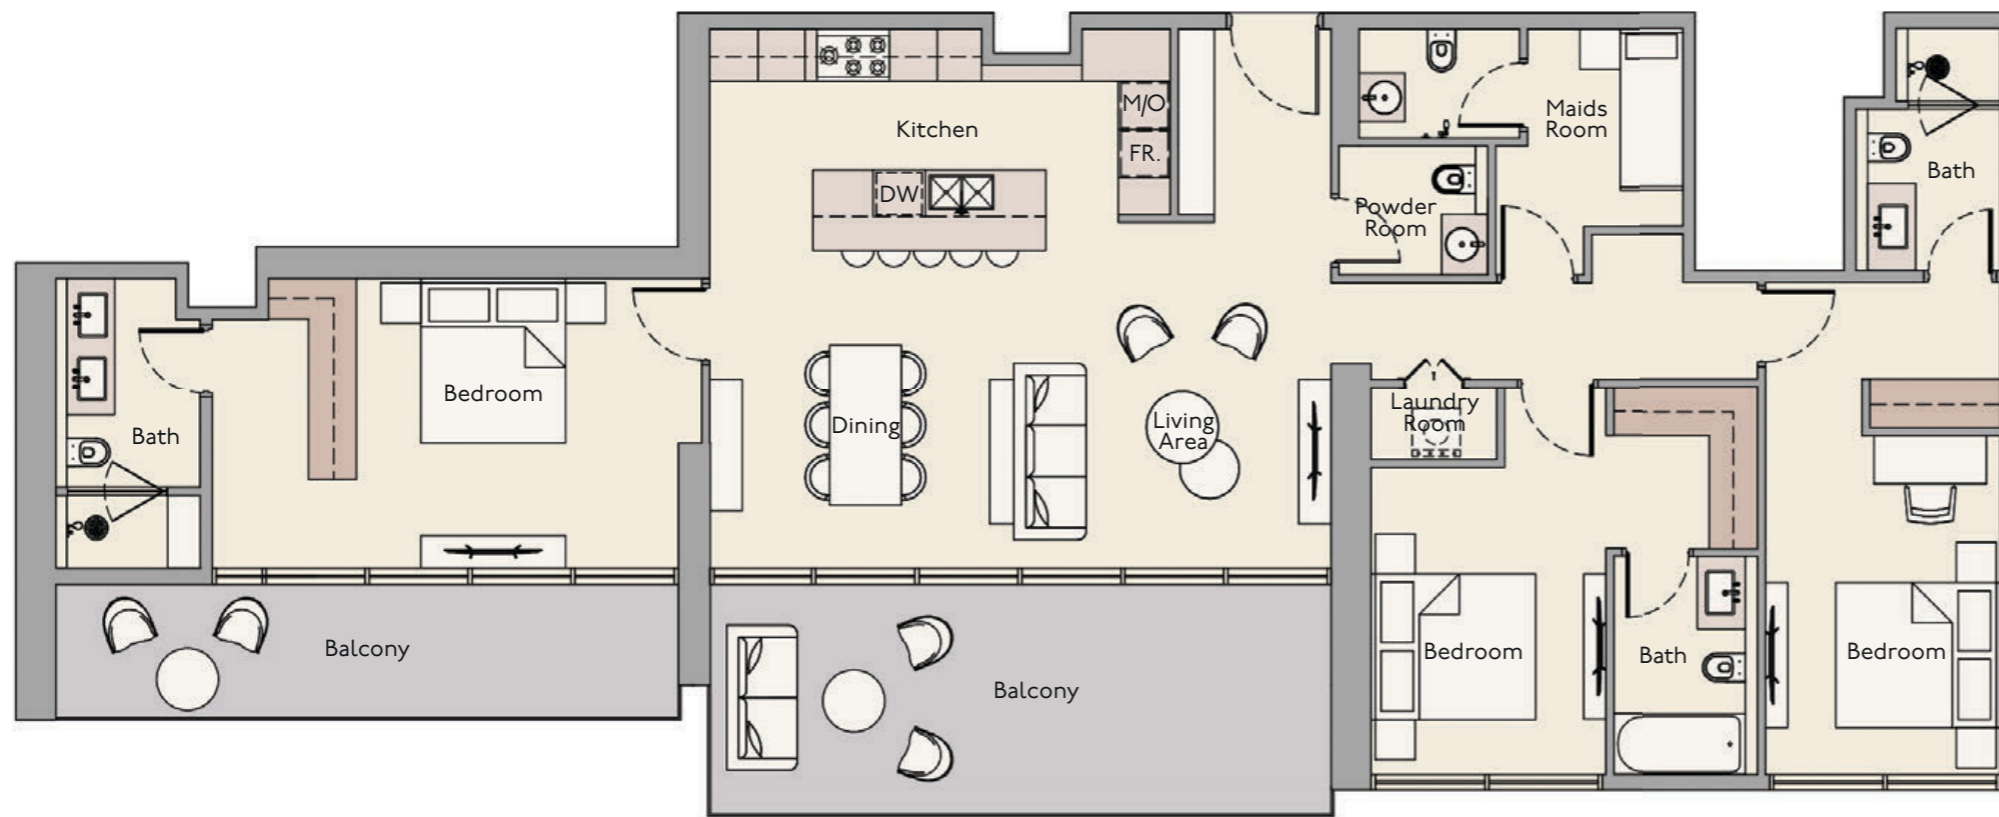

Outdoor Living Area

257.47 sq.ft

Total Living Area

1977.55 sq.ft

3 Bedroom + Maids Room
Type F

24th Floor

25th Floor

Internal Living Area

1699.84 sq.ft

Outdoor Living Area

412.47 sq.ft

Total Living Area

2112.31 sq.ft

3 Bedroom + Maids Room Duplex
Type G

Lower Floor

22nd Floor