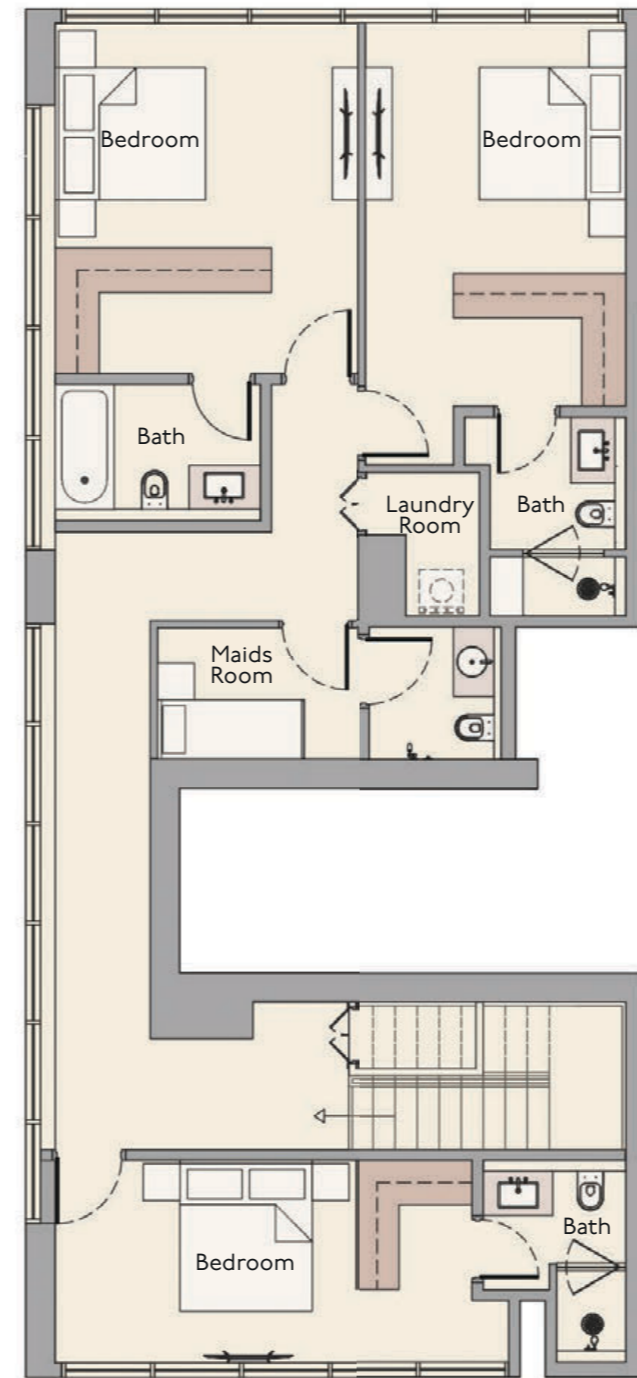

3026.2 sq.ft

4 Bedroom + Maids Room Duplex
Type E

Lower Floor

Upper Floor

26th Floor

27th Floor

Internal Living Area

2735.22 sq.ft