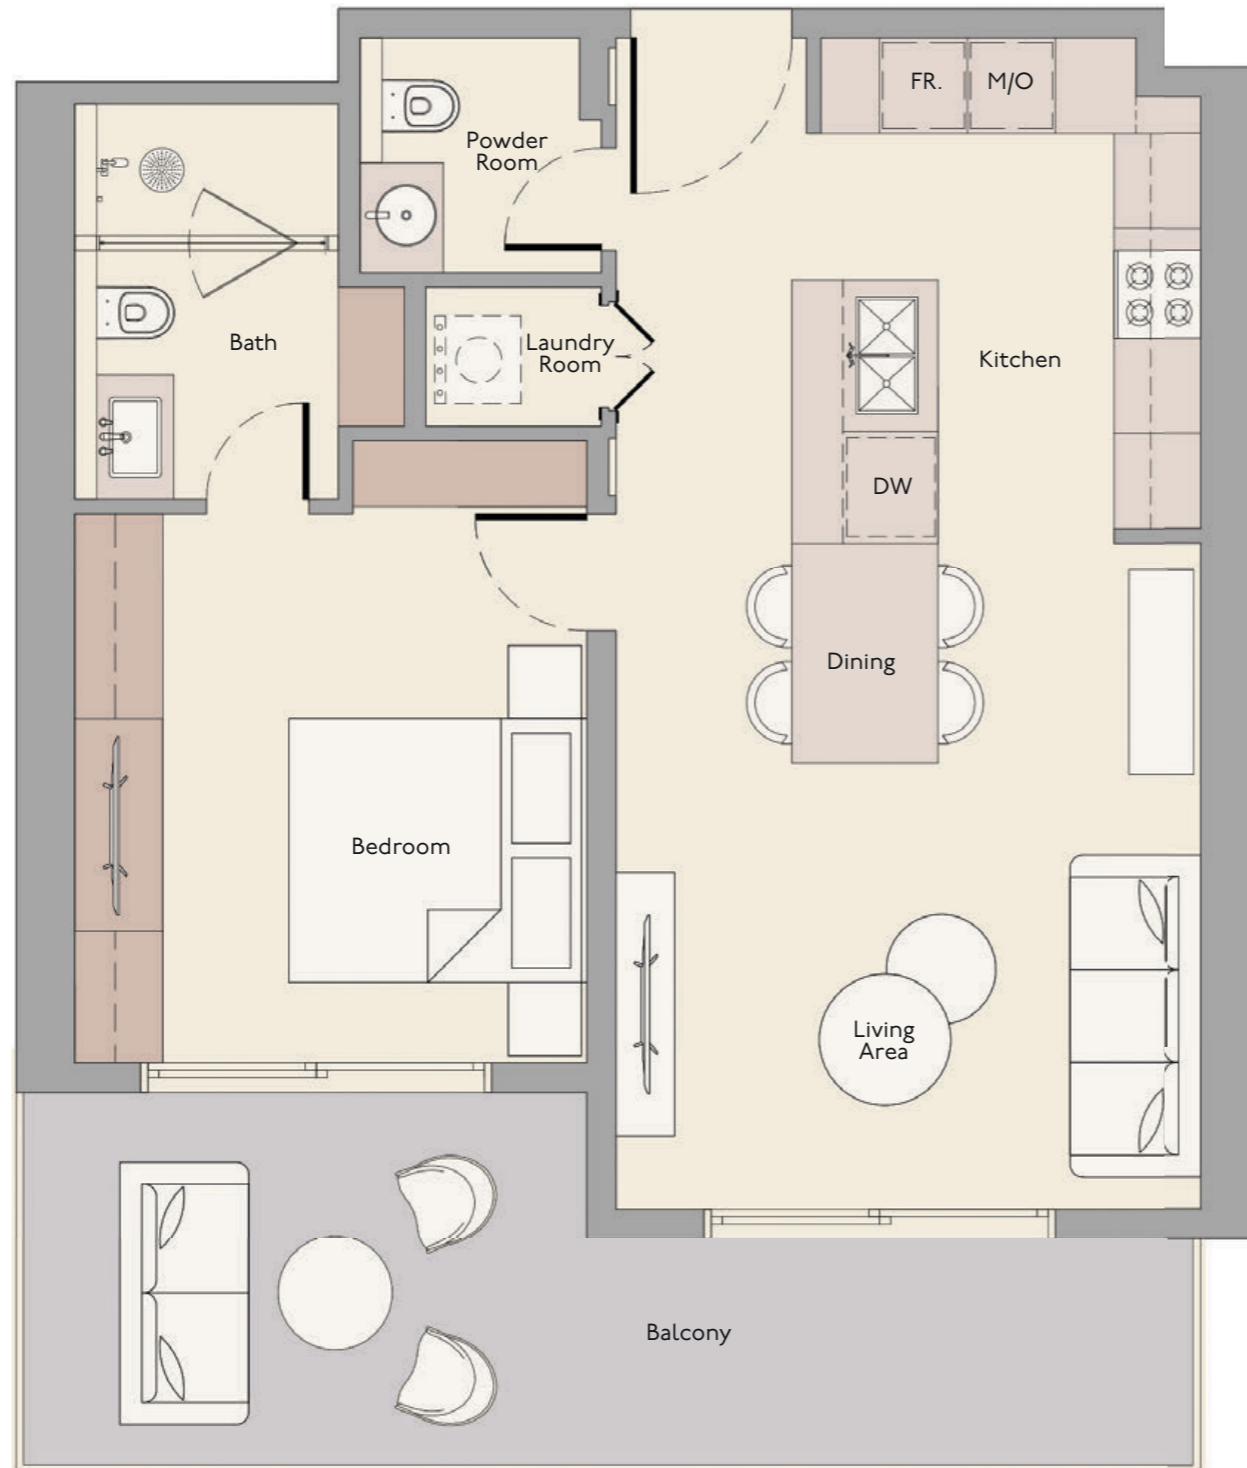

13TH - 20TH FLOOR TYPICAL PLAN

- STUDIO
- 1 BEDROOM APARTMENTS
- 2 BEDROOM APARTMENTS
- 3 BEDROOM APARTMENTS

21ST FLOOR PLAN

- 1 BEDROOM APARTMENTS
- 2 BEDROOM APARTMENTS
- 3 BEDROOM APARTMENTS

Studio

3rd Floor - 12th Floor

13th Floor - 20th Floor

Internal Living Area

343.58 sq.ft

Outdoor Living Area

82.34 sq.ft

Total Living Area

425.93 sq.ft

1 Bedroom
Type A

1st Floor

2nd Floor

3rd Floor - 12th Floor

13th Floor - 20th Floor

21st Floor

Internal Living Area

657.67 sq.ft

Outdoor Living Area