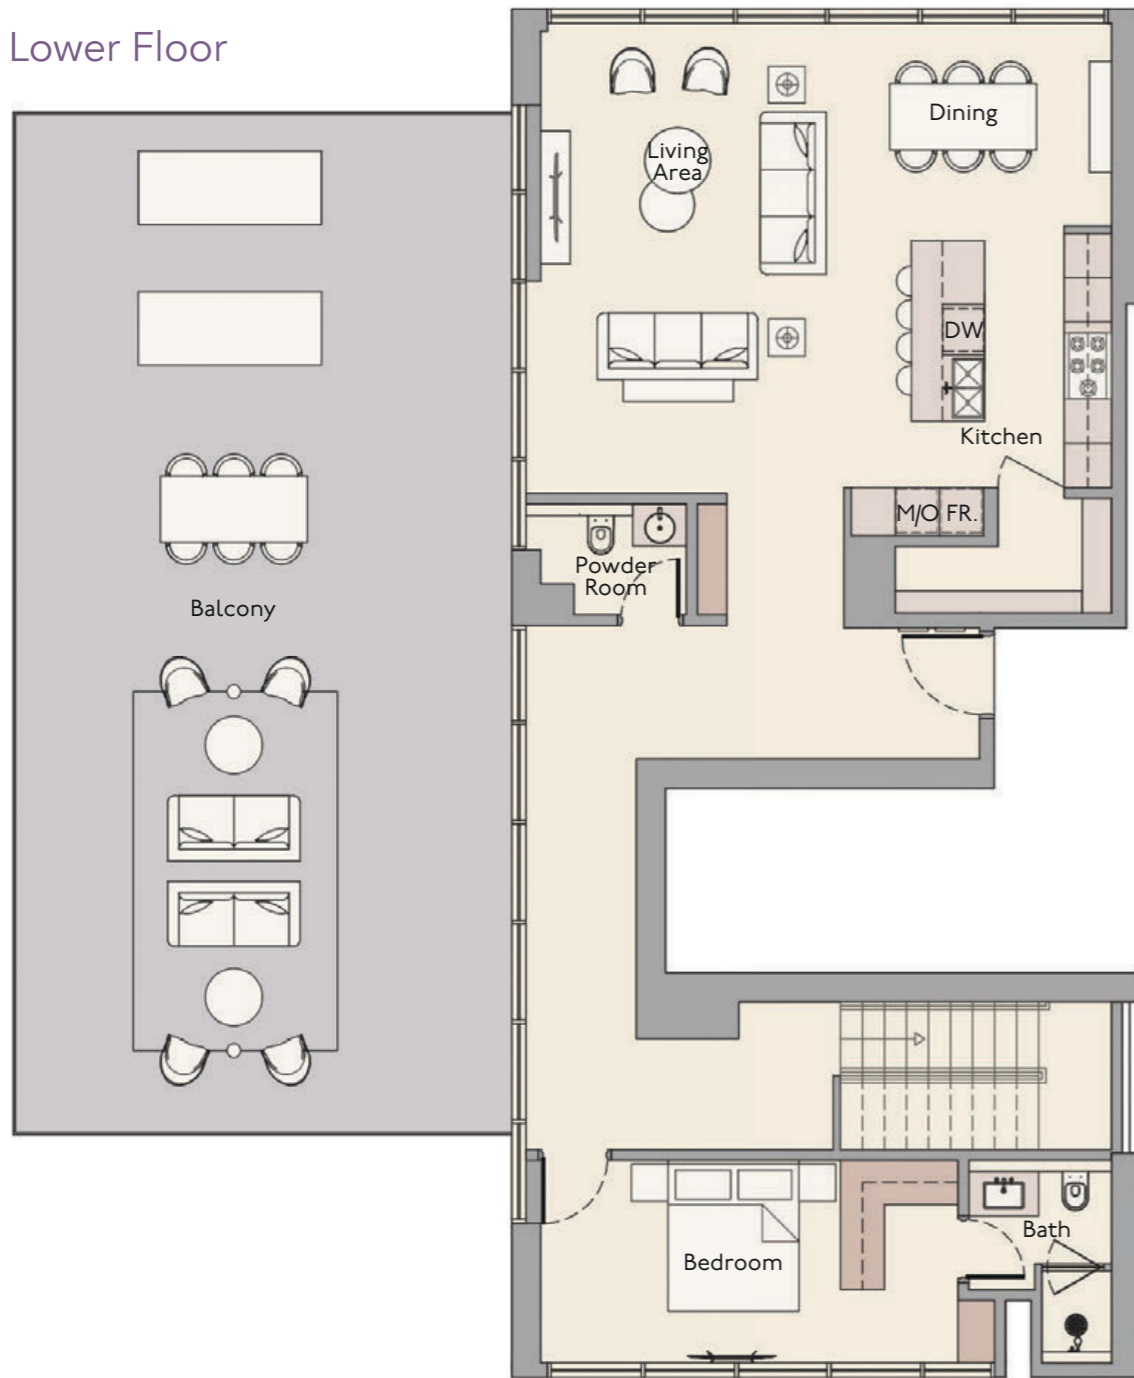

4 Bedroom + Maids Room Duplex
Type E

Lower Floor