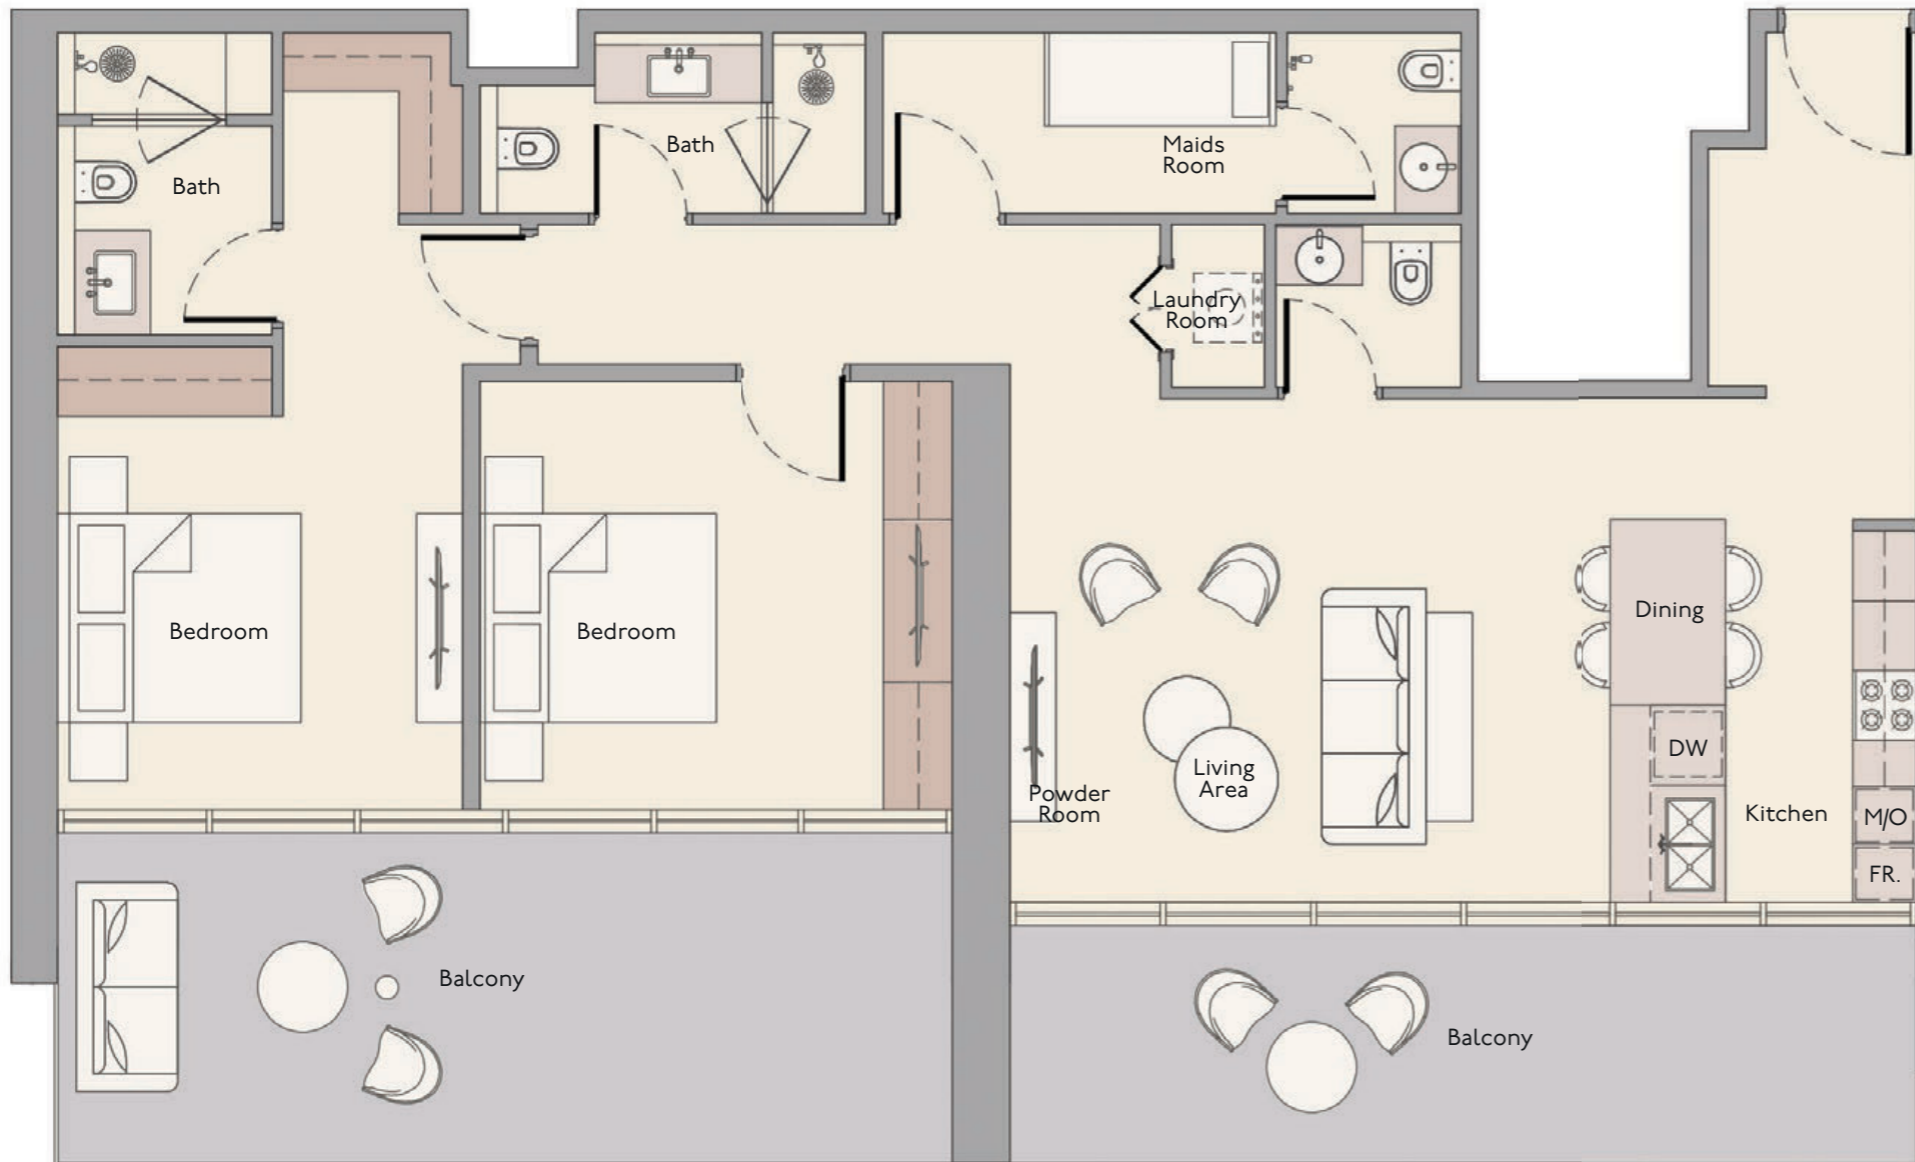

Internal Living Area

1262.93 sq.ft

Outdoor Living Area

467.26 sq.ft

Total Living Area

1730.19 sq.ft

2 Bedroom + Maids Room
Type J

26th Floor