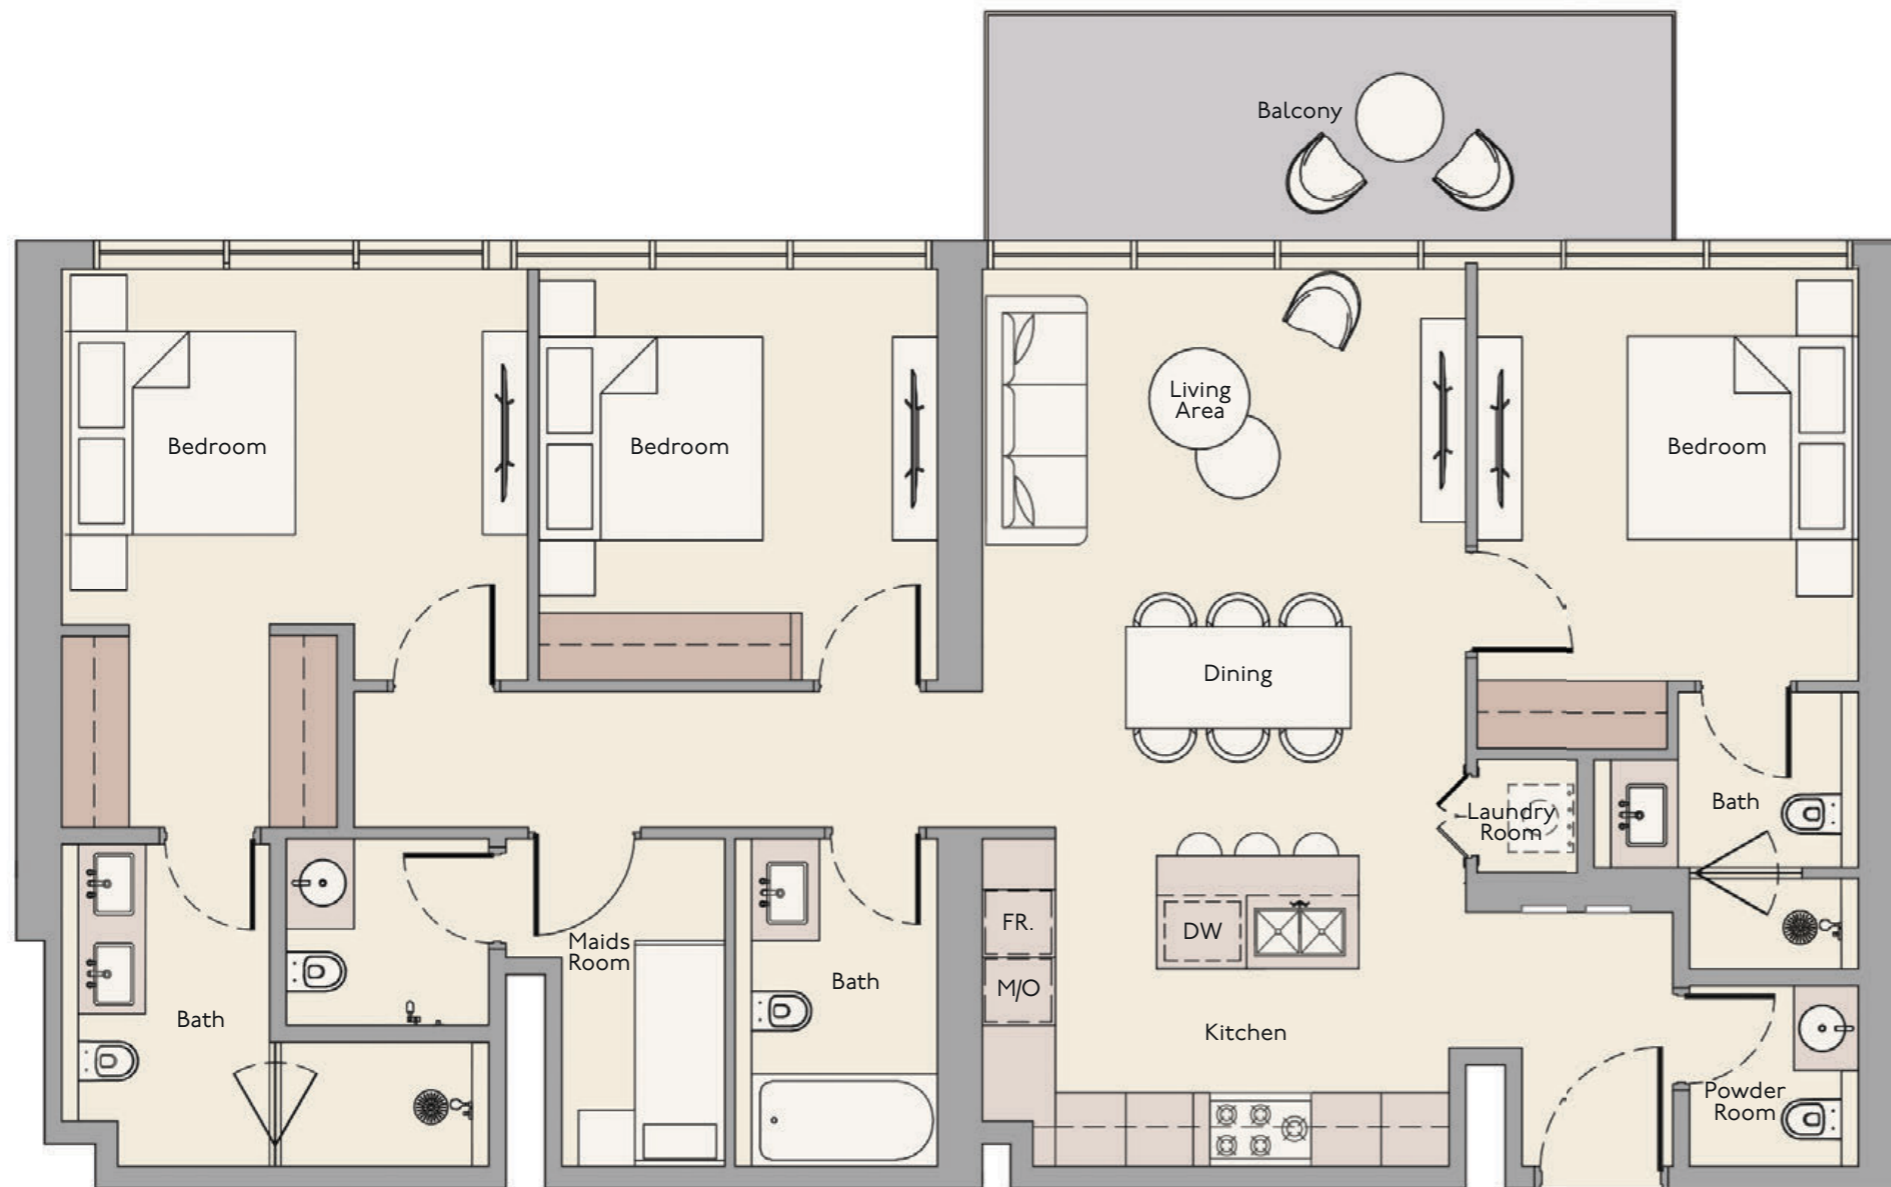

Internal Living Area

1062.83 sq.ft

Outdoor Living Area

256.50 sq.ft

Total Living Area

1219.33 sq.ft

3 Bedroom + Maids Room
Type B

22nd Floor