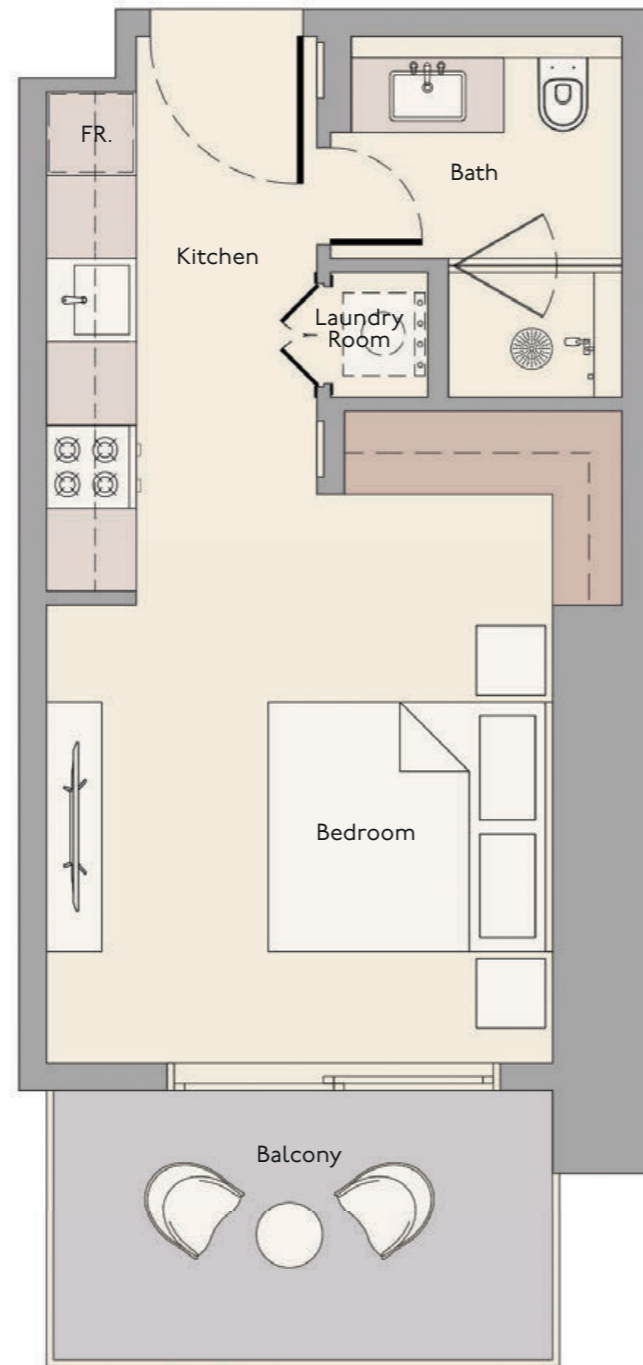

Lower level apartments

2ND FLOOR PLAN

- 1 BEDROOM APARTMENTS
- 2 BEDROOM APARTMENTS
- 3 BEDROOM APARTMENTS
- 4 BEDROOM DUPLEX APARTMENTS

3RD - 12TH FLOOR TYPICAL PLAN

- STUDIO
- 1 BEDROOM APARTMENTS
- 2 BEDROOM APARTMENTS

13TH - 20TH FLOOR TYPICAL PLAN

- STUDIO
- 1 BEDROOM APARTMENTS
- 2 BEDROOM APARTMENTS
- 3 BEDROOM APARTMENTS

21ST FLOOR PLAN

- 1 BEDROOM APARTMENTS
- 2 BEDROOM APARTMENTS
- 3 BEDROOM APARTMENTS

Studio

3rd Floor - 12th Floor

13th Floor - 20th Floor

Internal Living Area

343.58 sq.ft

Outdoor Living Area

82.34 sq.ft

Total Living Area

425.93 sq.ft

1 Bedroom
Type A