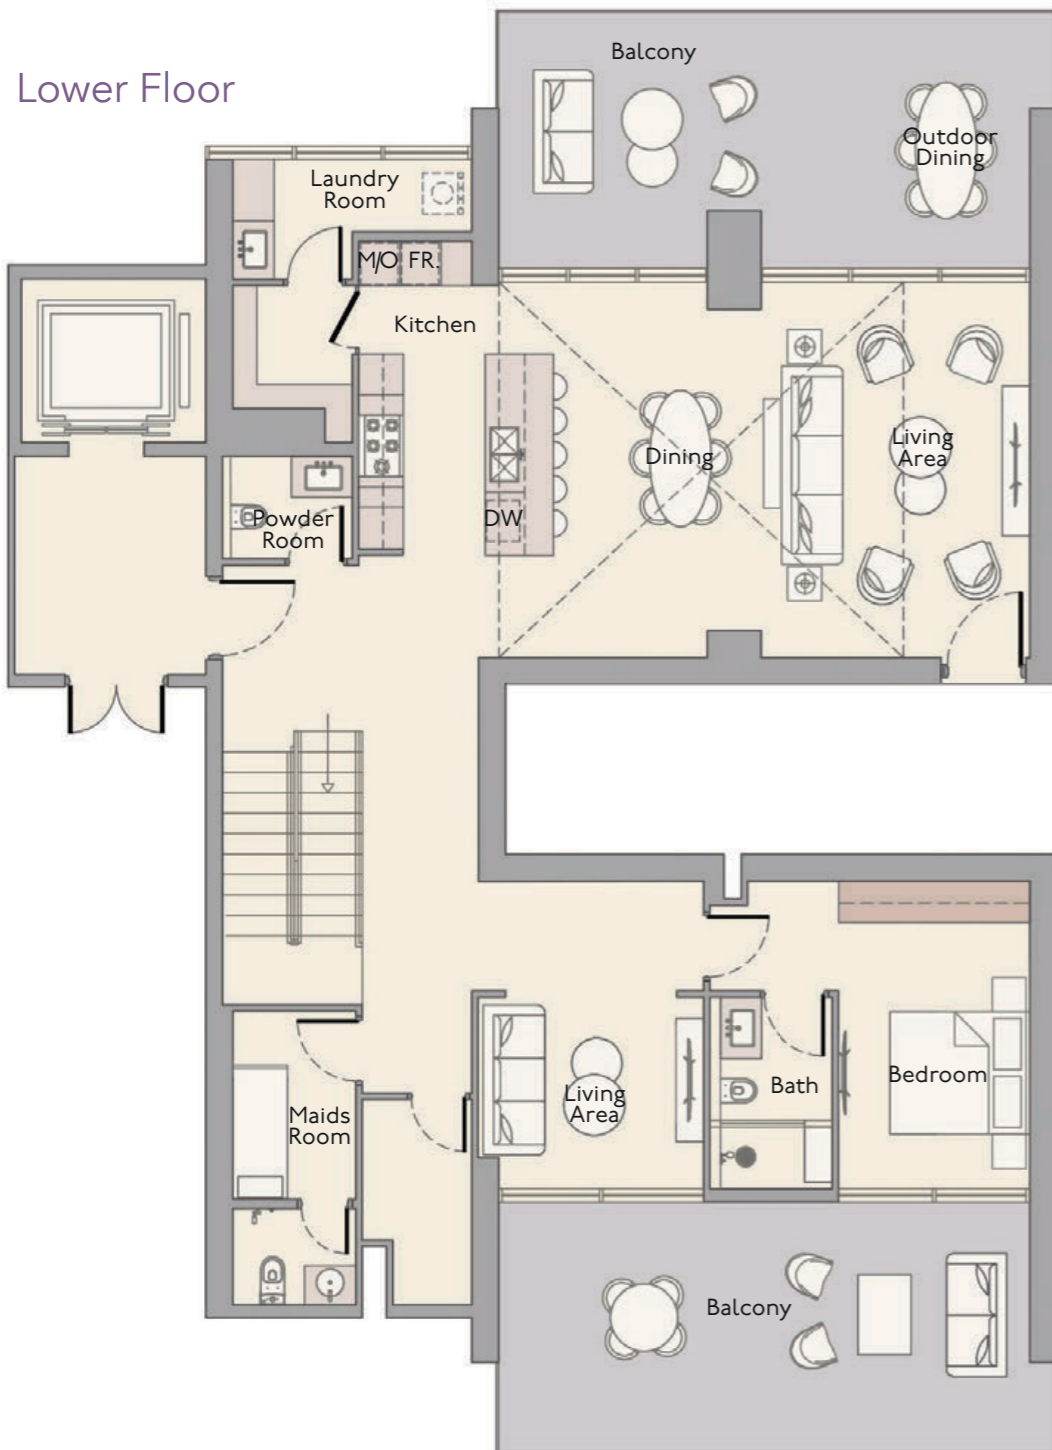

4 Bedroom + Maids Room Duplex
Type D

1st Floor

Upper
2nd Floor

Lower

Internal Living Area

3131.1 sq.ft

Outdoor Living Area

884.6 sq.ft

Total Living Area

4015.8 sq.ft