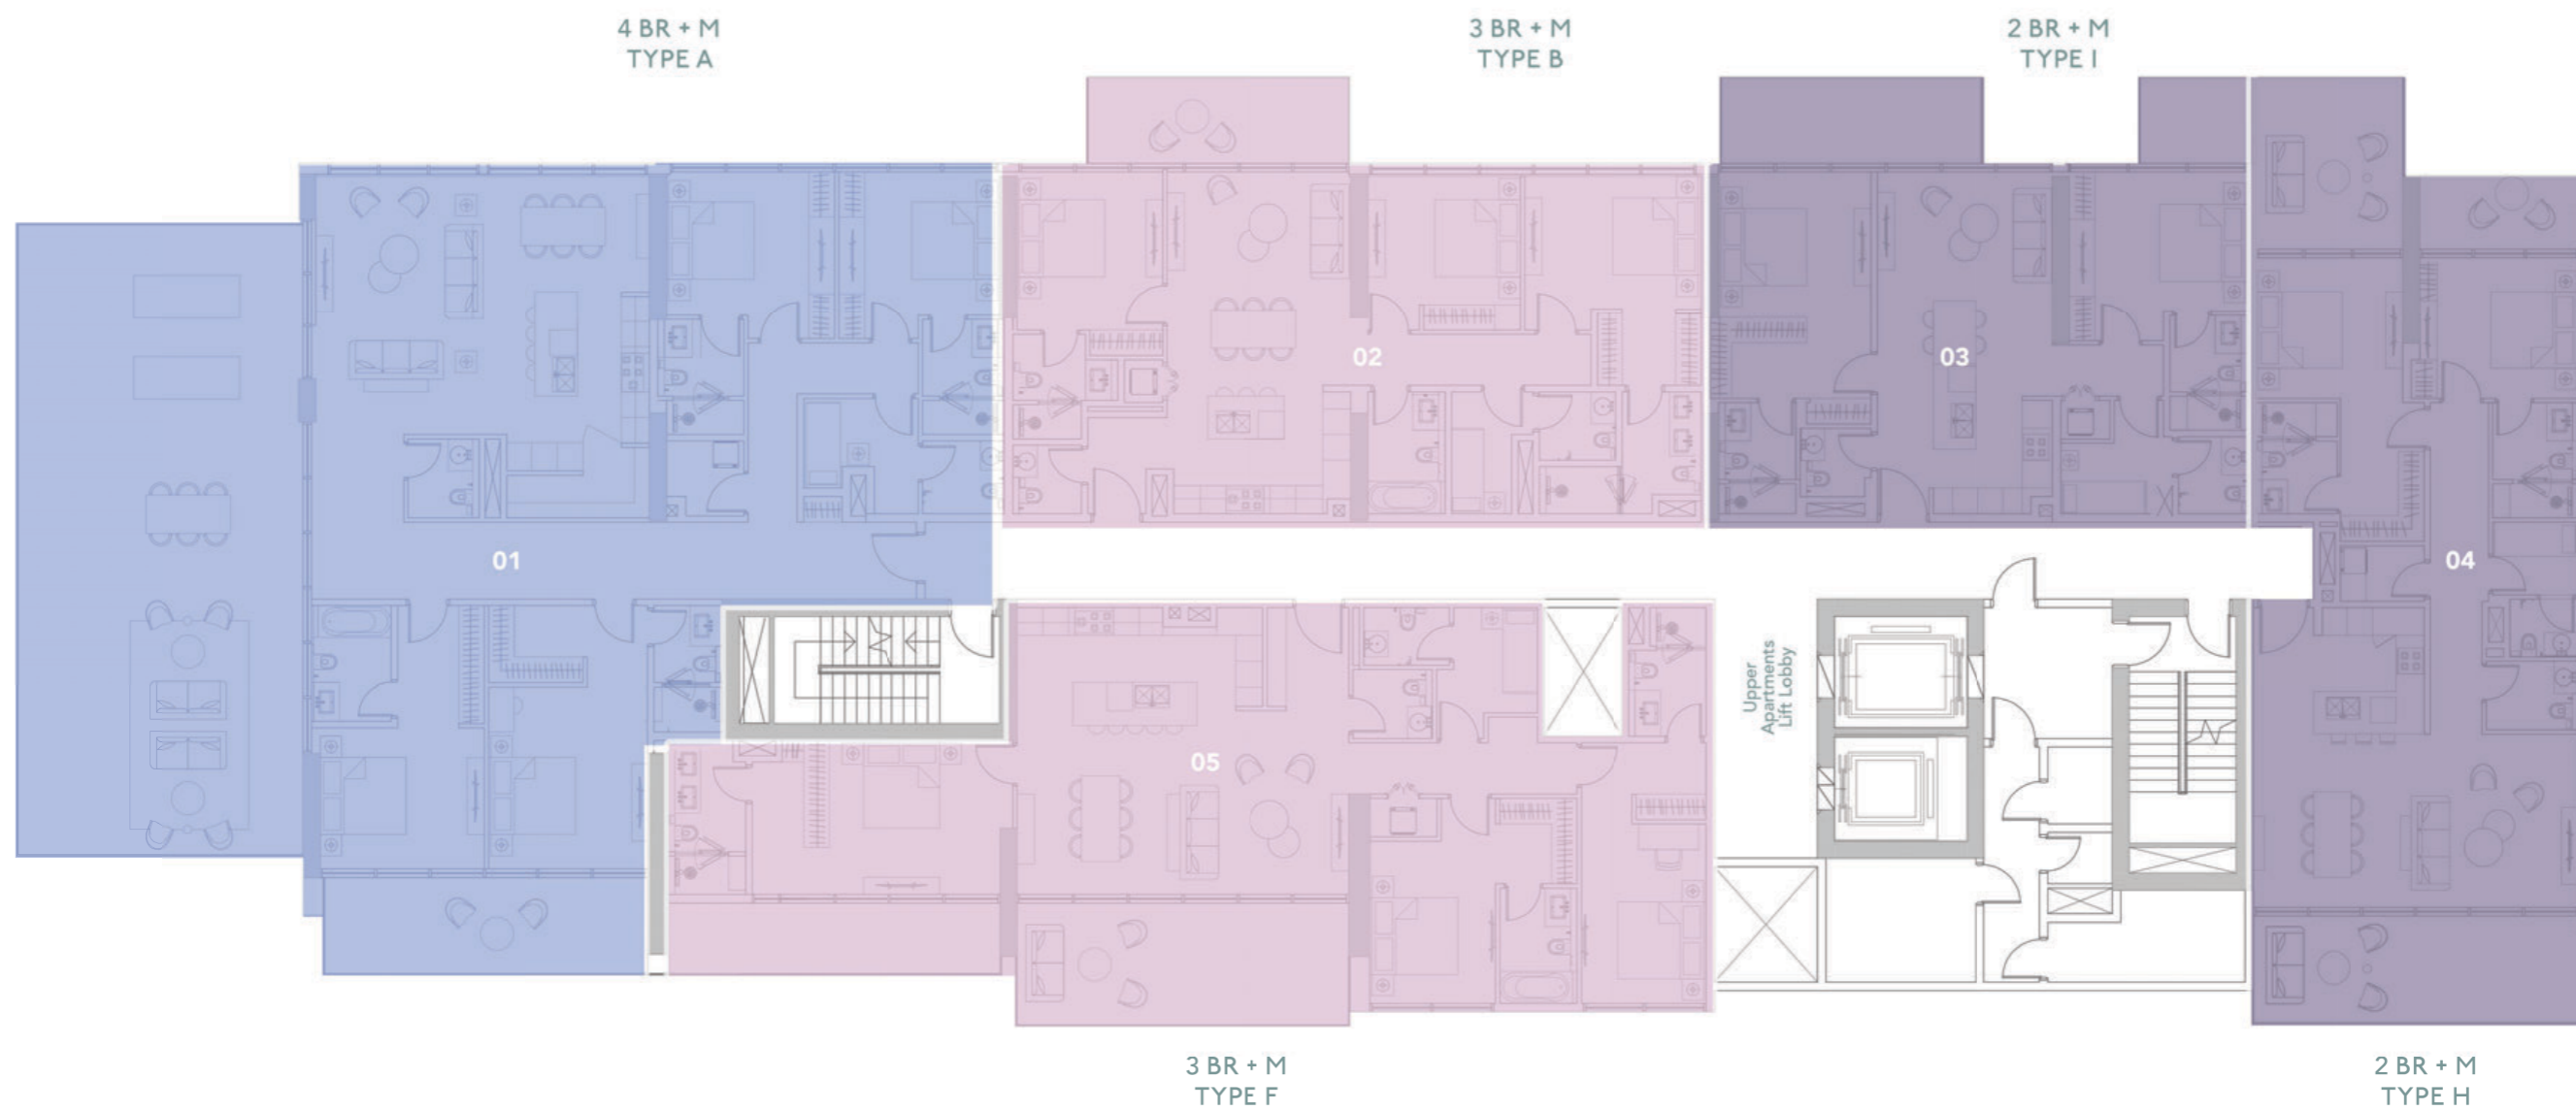

Outdoor Living Area

884.6 sq.ft

Total Living Area

4015.8 sq.ft

Upper level apartments

22ND FLOOR PLAN

- 2 BEDROOM APARTMENTS
- 3 BEDROOM APARTMENTS
- 3 BEDROOM DUPLEX APARTMENTS

23RD FLOOR PLAN

- 2 BEDROOM APARTMENTS
- 3 BEDROOM APARTMENTS
- 3 BEDROOM DUPLEX APARTMENTS

24TH FLOOR PLAN

25TH FLOOR PLAN

4 BR
DUPLEX
LOWER LEVEL
TYPE E

26TH FLOOR PLAN

2 BEDROOM APARTMENTS

3 BEDROOM APARTMENTS

4 BEDROOM DUPLEX APARTMENTS

27TH FLOOR PLAN

2 BEDROOM APARTMENTS

3 BEDROOM APARTMENTS

4 BEDROOM DUPLEX APARTMENTS

4 BR + M
TYPE B

4 BR + M
TYPE C

28TH FLOOR PLAN

4 BEDROOM APARTMENTS