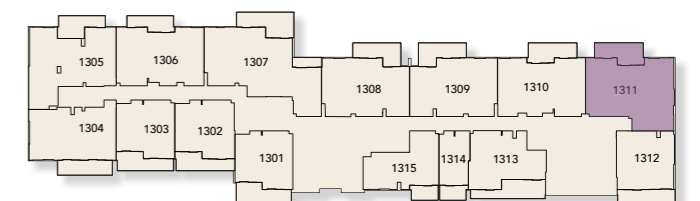

Total Living Area

1176.39 sq.ft

2 Bedroom + Maids Room
Type C

1st Floor

2nd Floor

3rd Floor - 12th Floor

13th Floor - 20th Floor

21st Floor

13th Floor - 20th Floor

21st Floor

Internal Living Area

1136.13 sq.ft

Outdoor Living Area

176.96 sq.ft

Total Living Area

1313.09 sq.ft