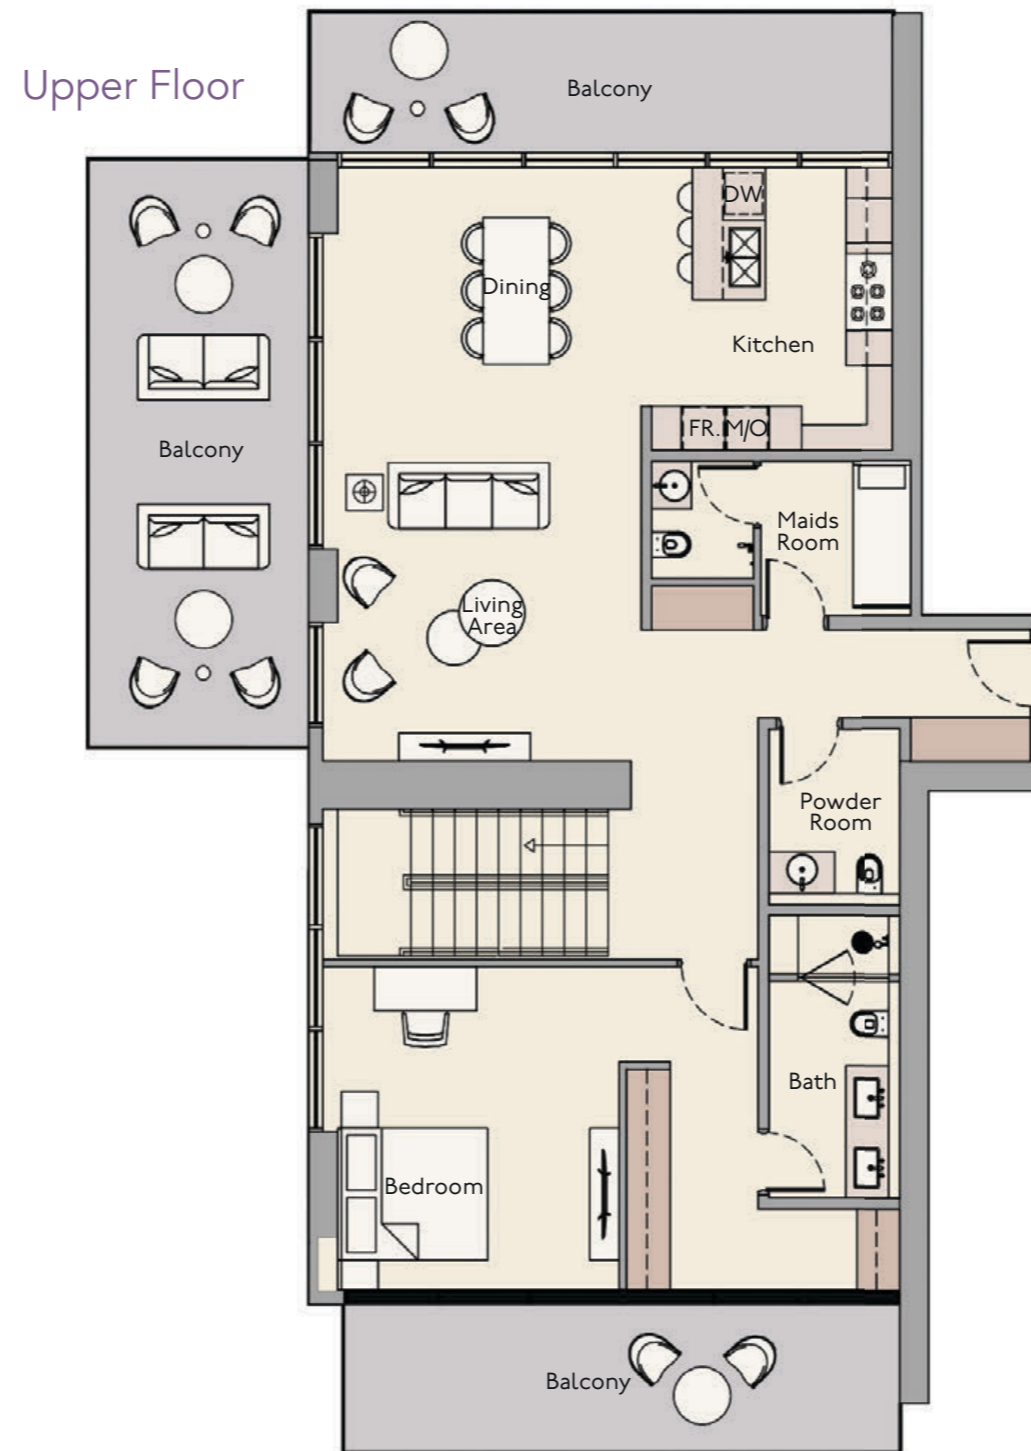

1699.84 sq.ft

Outdoor Living Area

412.47 sq.ft

Total Living Area

2112.31 sq.ft

3 Bedroom + Maids Room Duplex
Type G

Lower Floor

22nd Floor