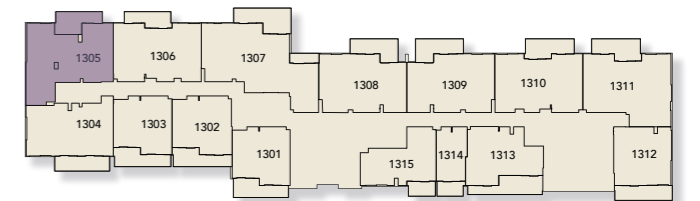

Internal Living Area

1166.70 sq.ft

Outdoor Living Area

184.17 sq.ft

Total Living Area

1350.87 sq.ft

2 Bedroom + Maids Room
Type E

3rd Floor - 12th Floor

13th Floor - 20th Floor

21st Floor

Internal Living Area

1136.13 sq.ft

Outdoor Living Area

176.96 sq.ft

Total Living Area

1313.09 sq.ft