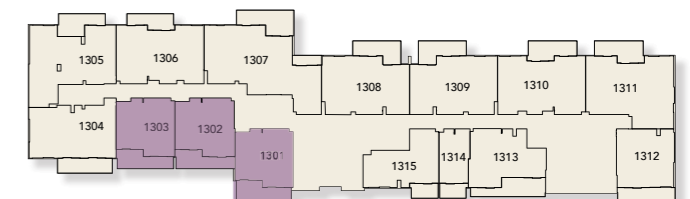

13th Floor - 20th Floor

Internal Living Area

343.58 sq.ft

Outdoor Living Area

82.34 sq.ft

Total Living Area

425.93 sq.ft

1 Bedroom
Type A

1st Floor

2nd Floor

3rd Floor - 12th Floor

13th Floor - 20th Floor

21st Floor

Internal Living Area

657.67 sq.ft

Outdoor Living Area

190.52 sq.ft

Total Living Area

848.20 sq.ft

1 Bedroom
Type B

3rd Floor - 12th Floor

13th Floor - 20th Floor

21st Floor

Internal Living Area