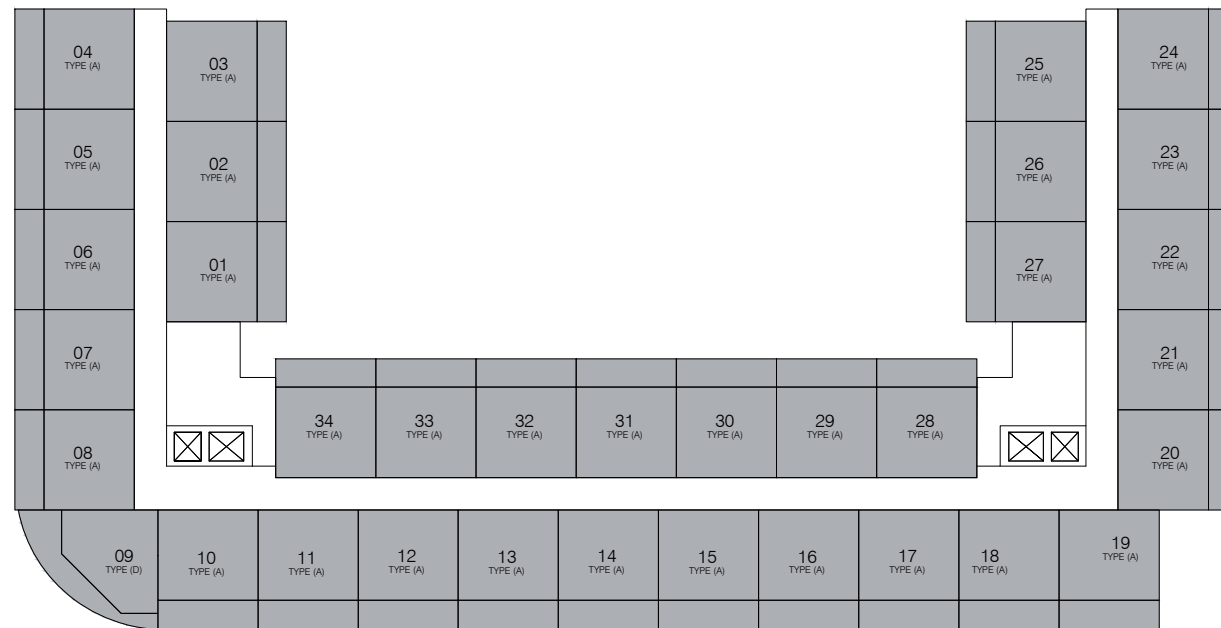

7th Floor Plan

LEGEND

■ One Bedroom

GREEN PARK

GREEN PARK

POOL

STREET

SIKKA

COMMUNITY

STREET

MALL

COMMUNITY