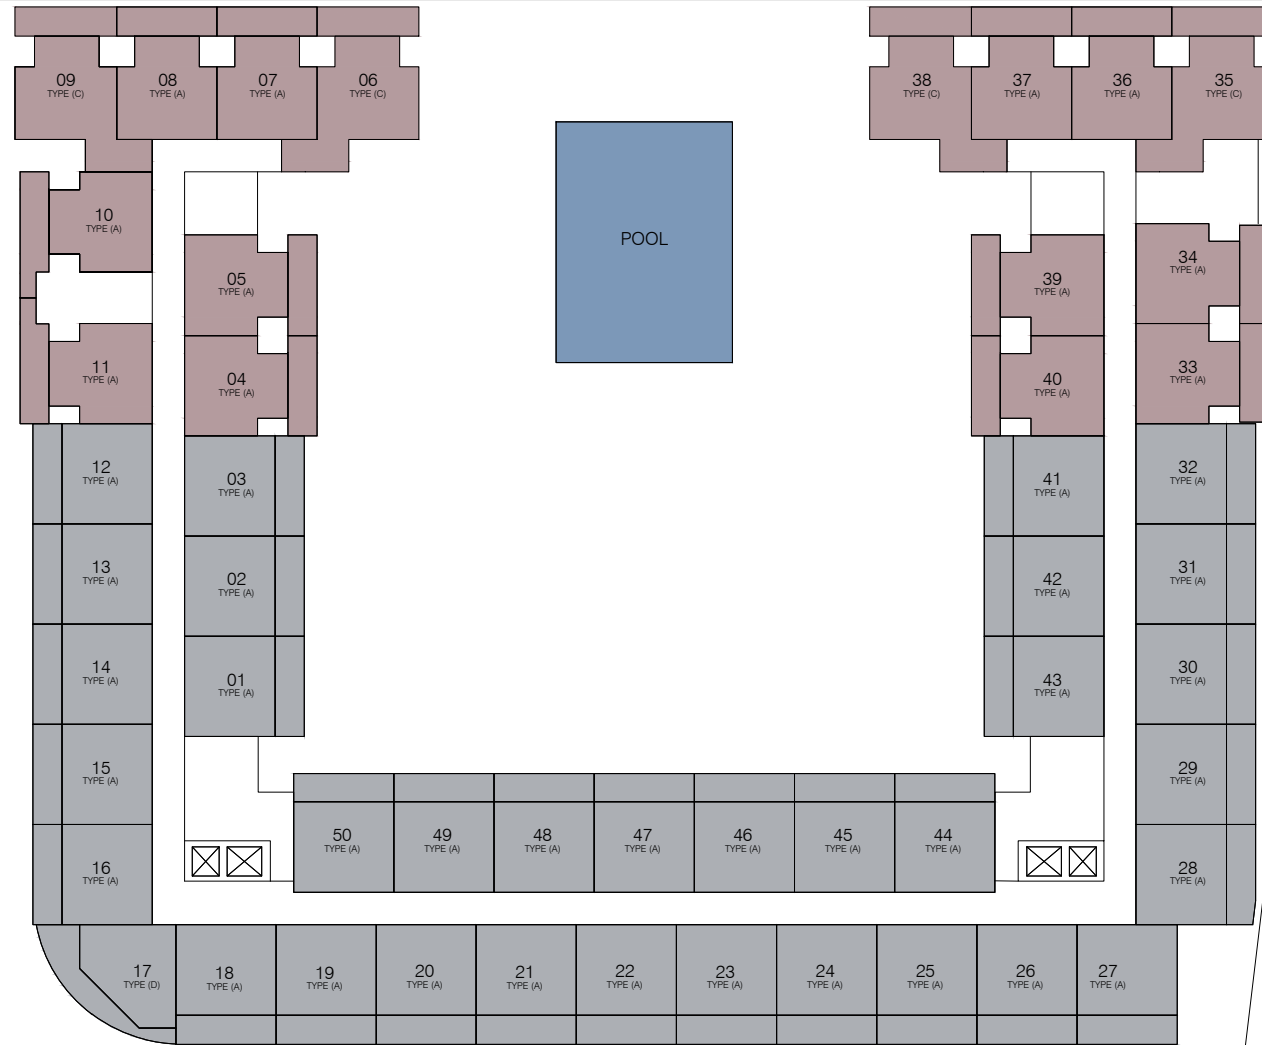

6th Floor Plan

LEGEND

- One Bedroom
- Two Bedrooms

GREEN PARK

GREEN PARK

STREET

SIKKA

COMMUNITY

COMMUNITY

STREET

MALL