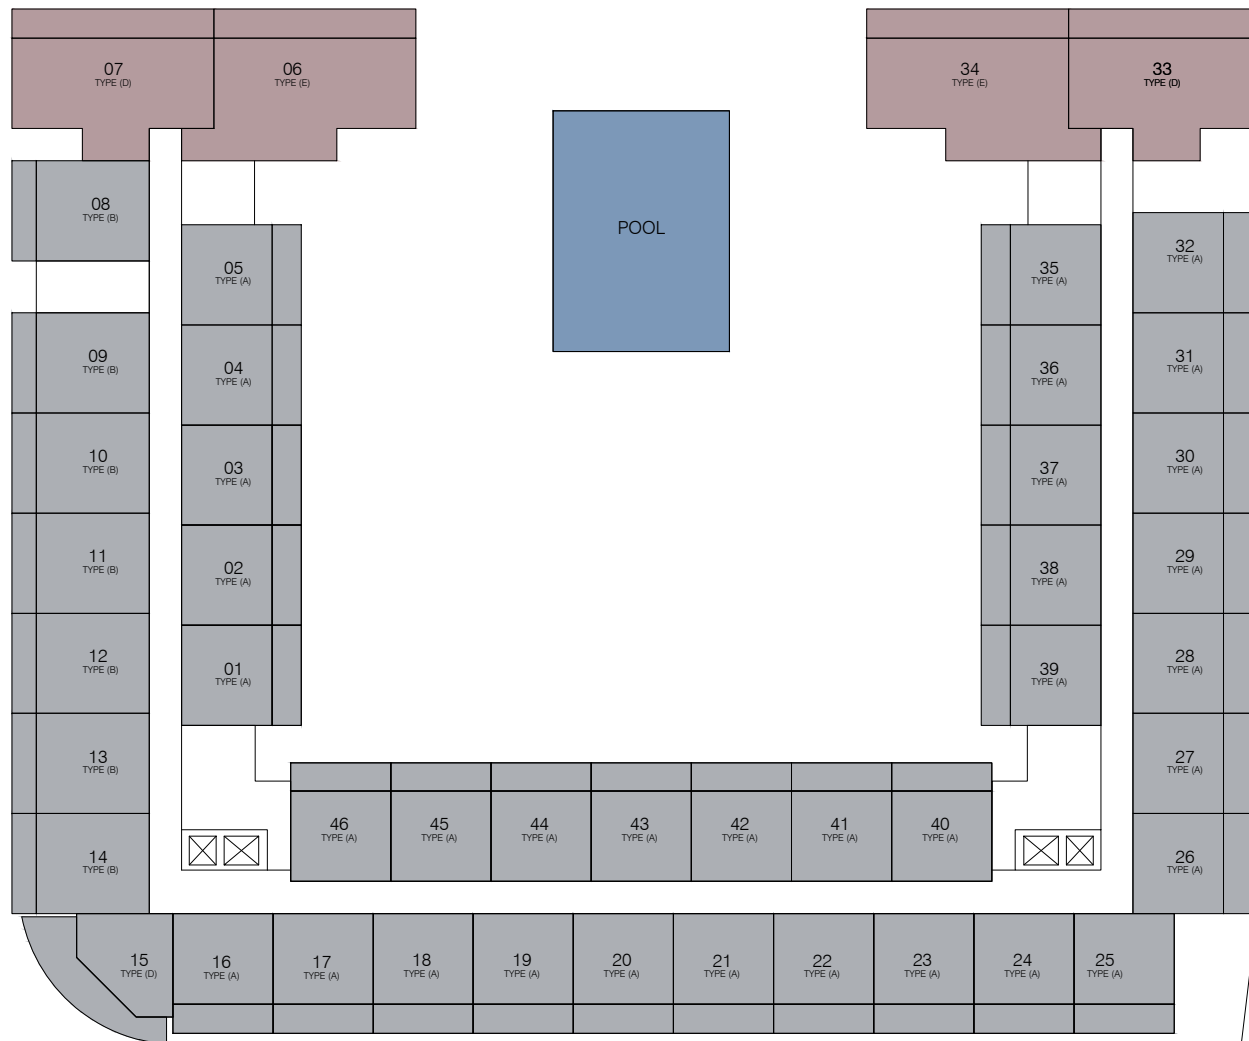

8th Floor Plan

LEGEND

- One Bedroom
- Two Bedrooms

GREEN PARK

COMMUNITY

STREET

GREEN PARK

SIKKA

COMMUNITY

STREET

MALL