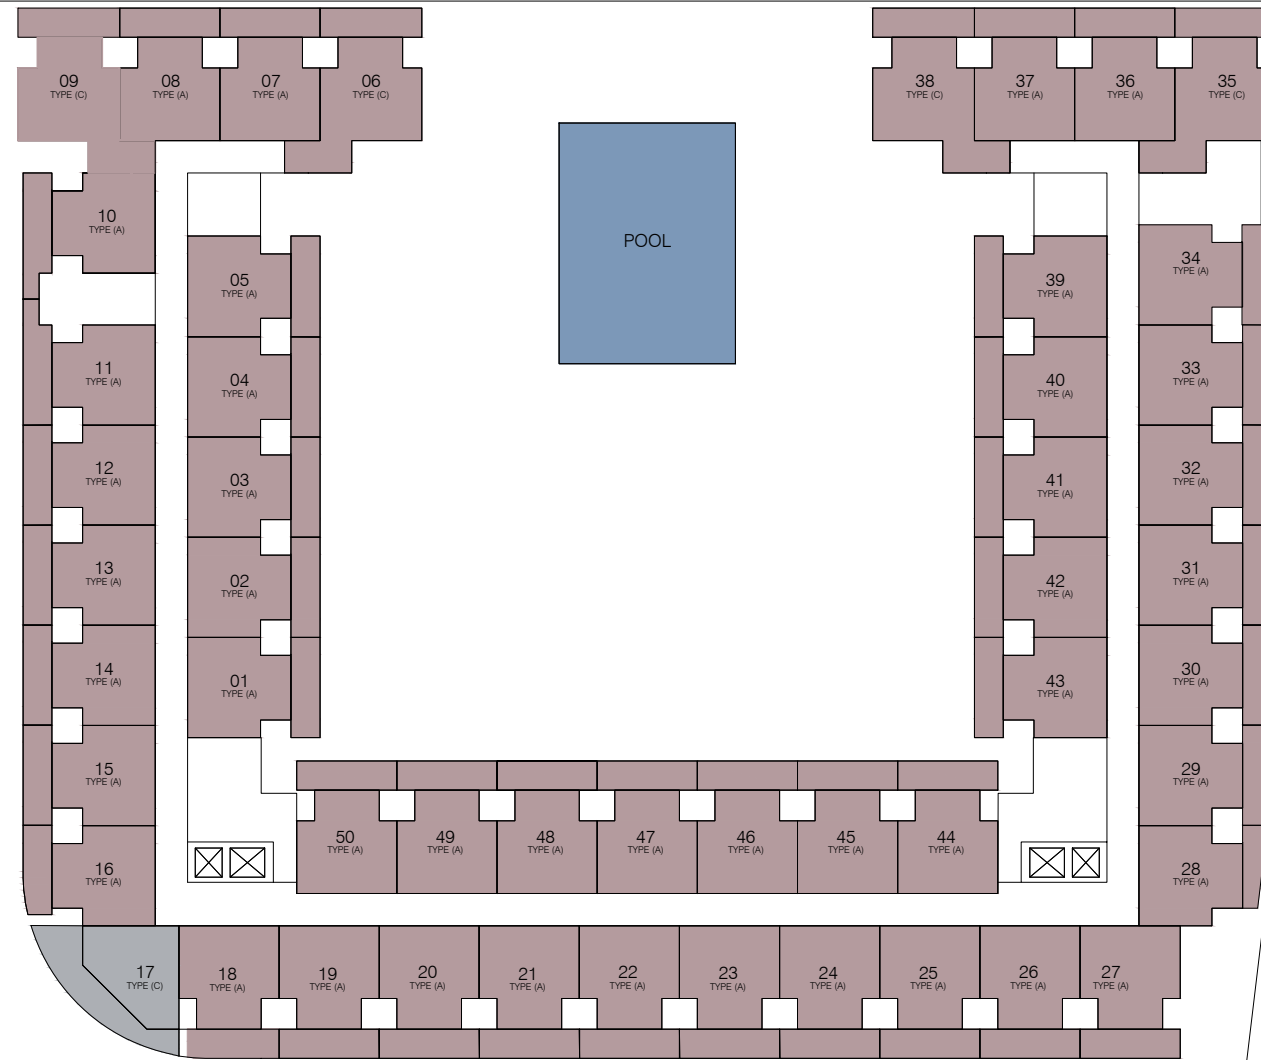

MALL

6th Floor Plan

LEGEND

- One Bedroom
- Two Bedrooms

GREEN PARK

GREEN PARK

STREET

SIKKA