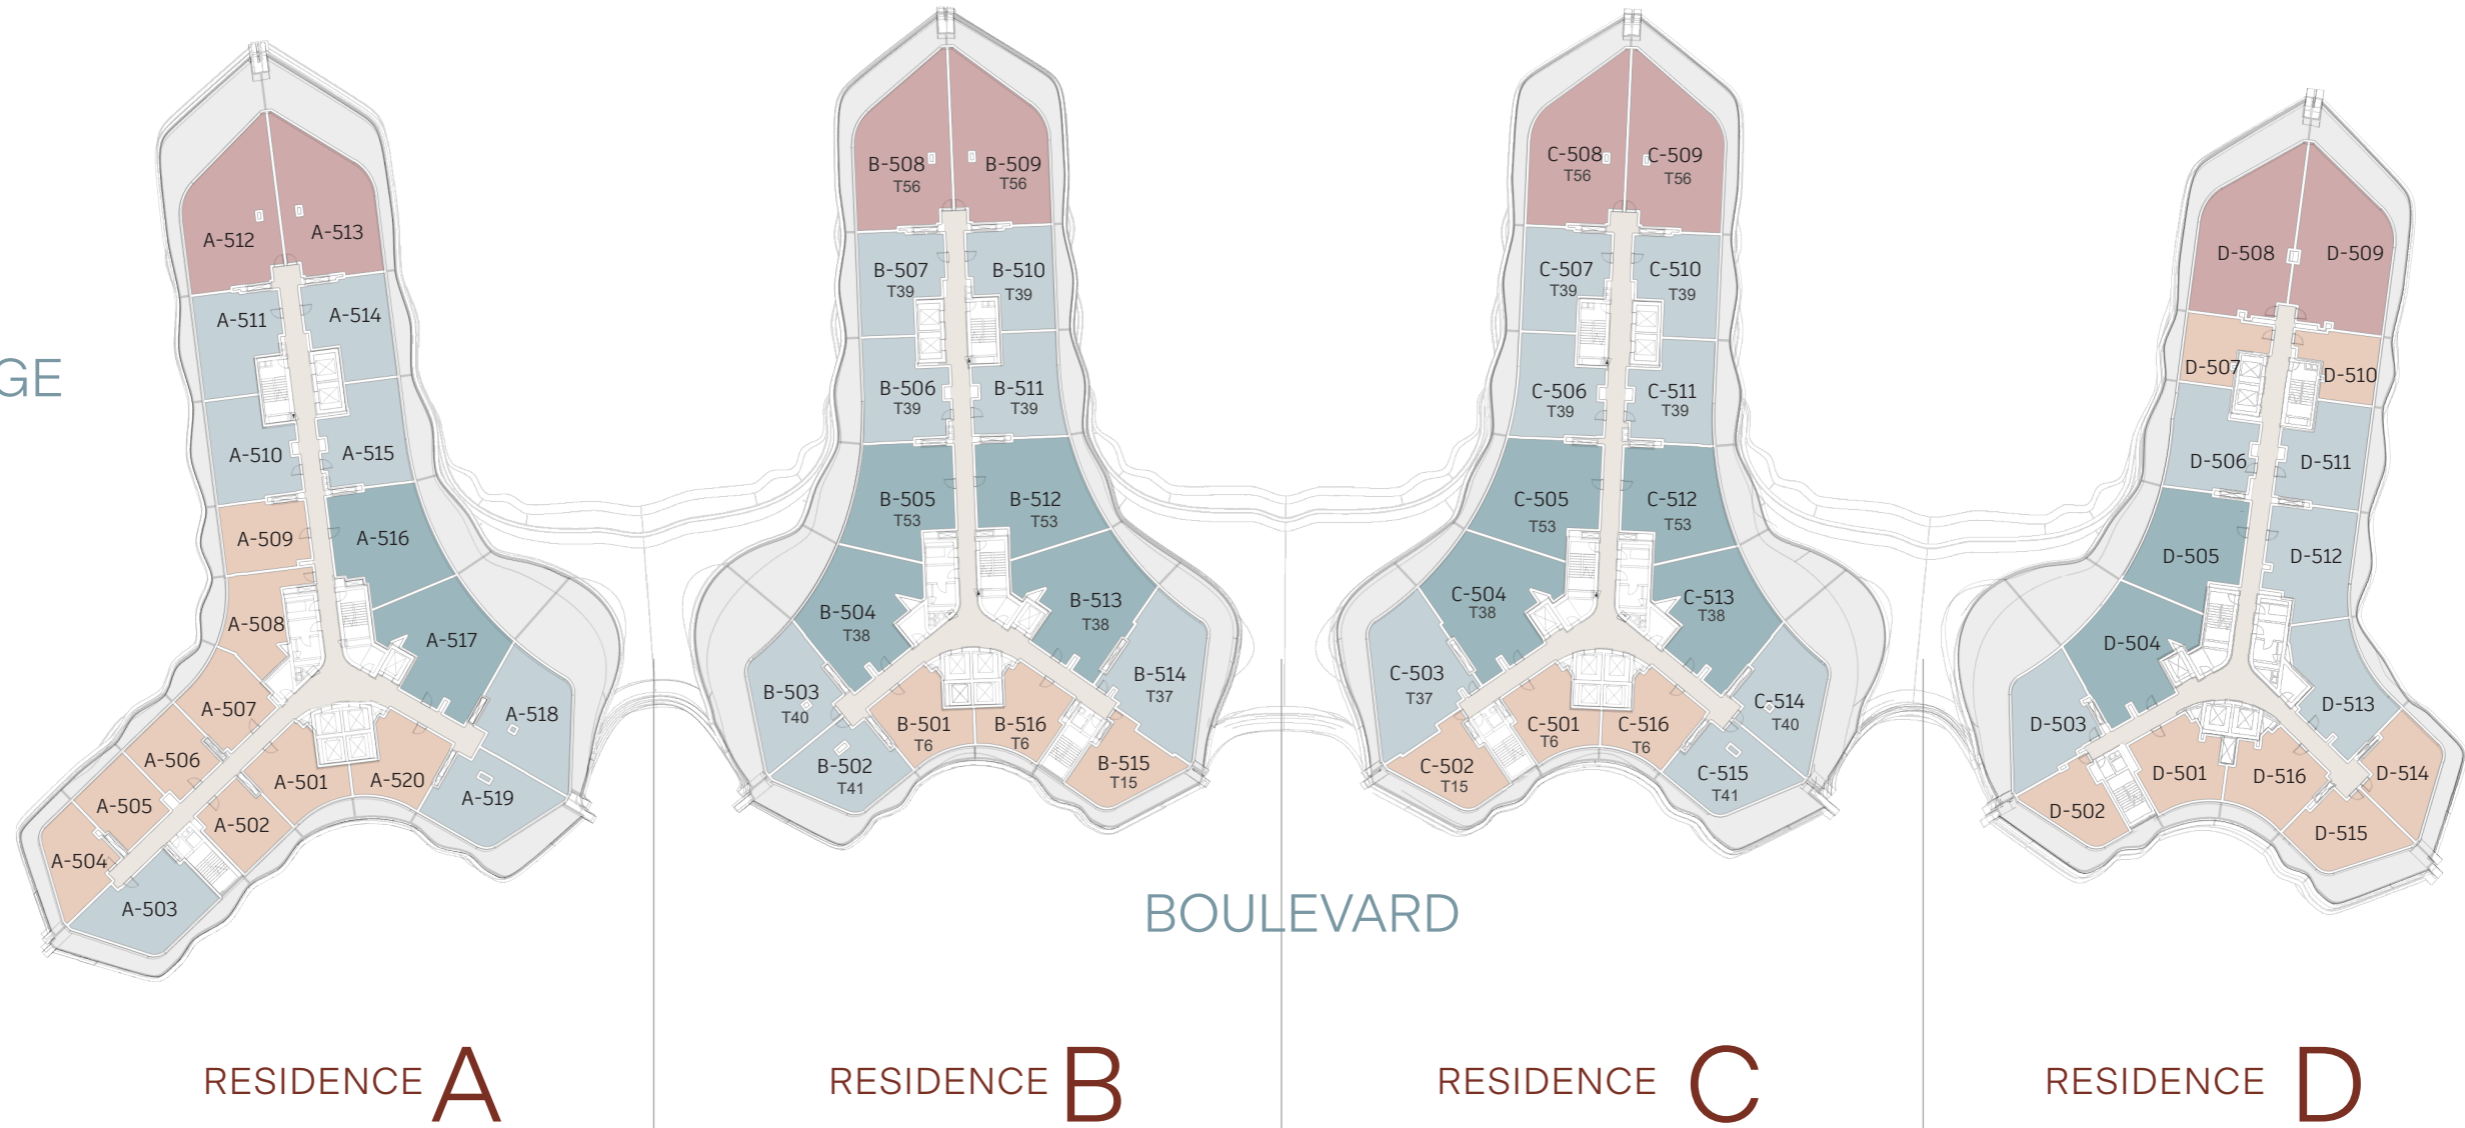

- 1 BR UNIT
- 2 BR UNIT
- 3 BR UNIT
- SKY VILLAS
- 2 BR.M UNIT

FLOOR LAYOUT

5TH FLOOR

OCEAN

WYNN

BRIDGE

BOULEVARD

LEGEND

- 1 BR UNIT
- 2 BR UNIT
- 2 BR.M UNIT
- 3 BR UNIT

FLOOR LAYOUT

6TH FLOOR

OCEAN

WYNN

BRIDGE

LEGEND

- 1 BR UNIT
- 2 BR UNIT
- 2 BR.M UNIT
- 3 BR UNIT