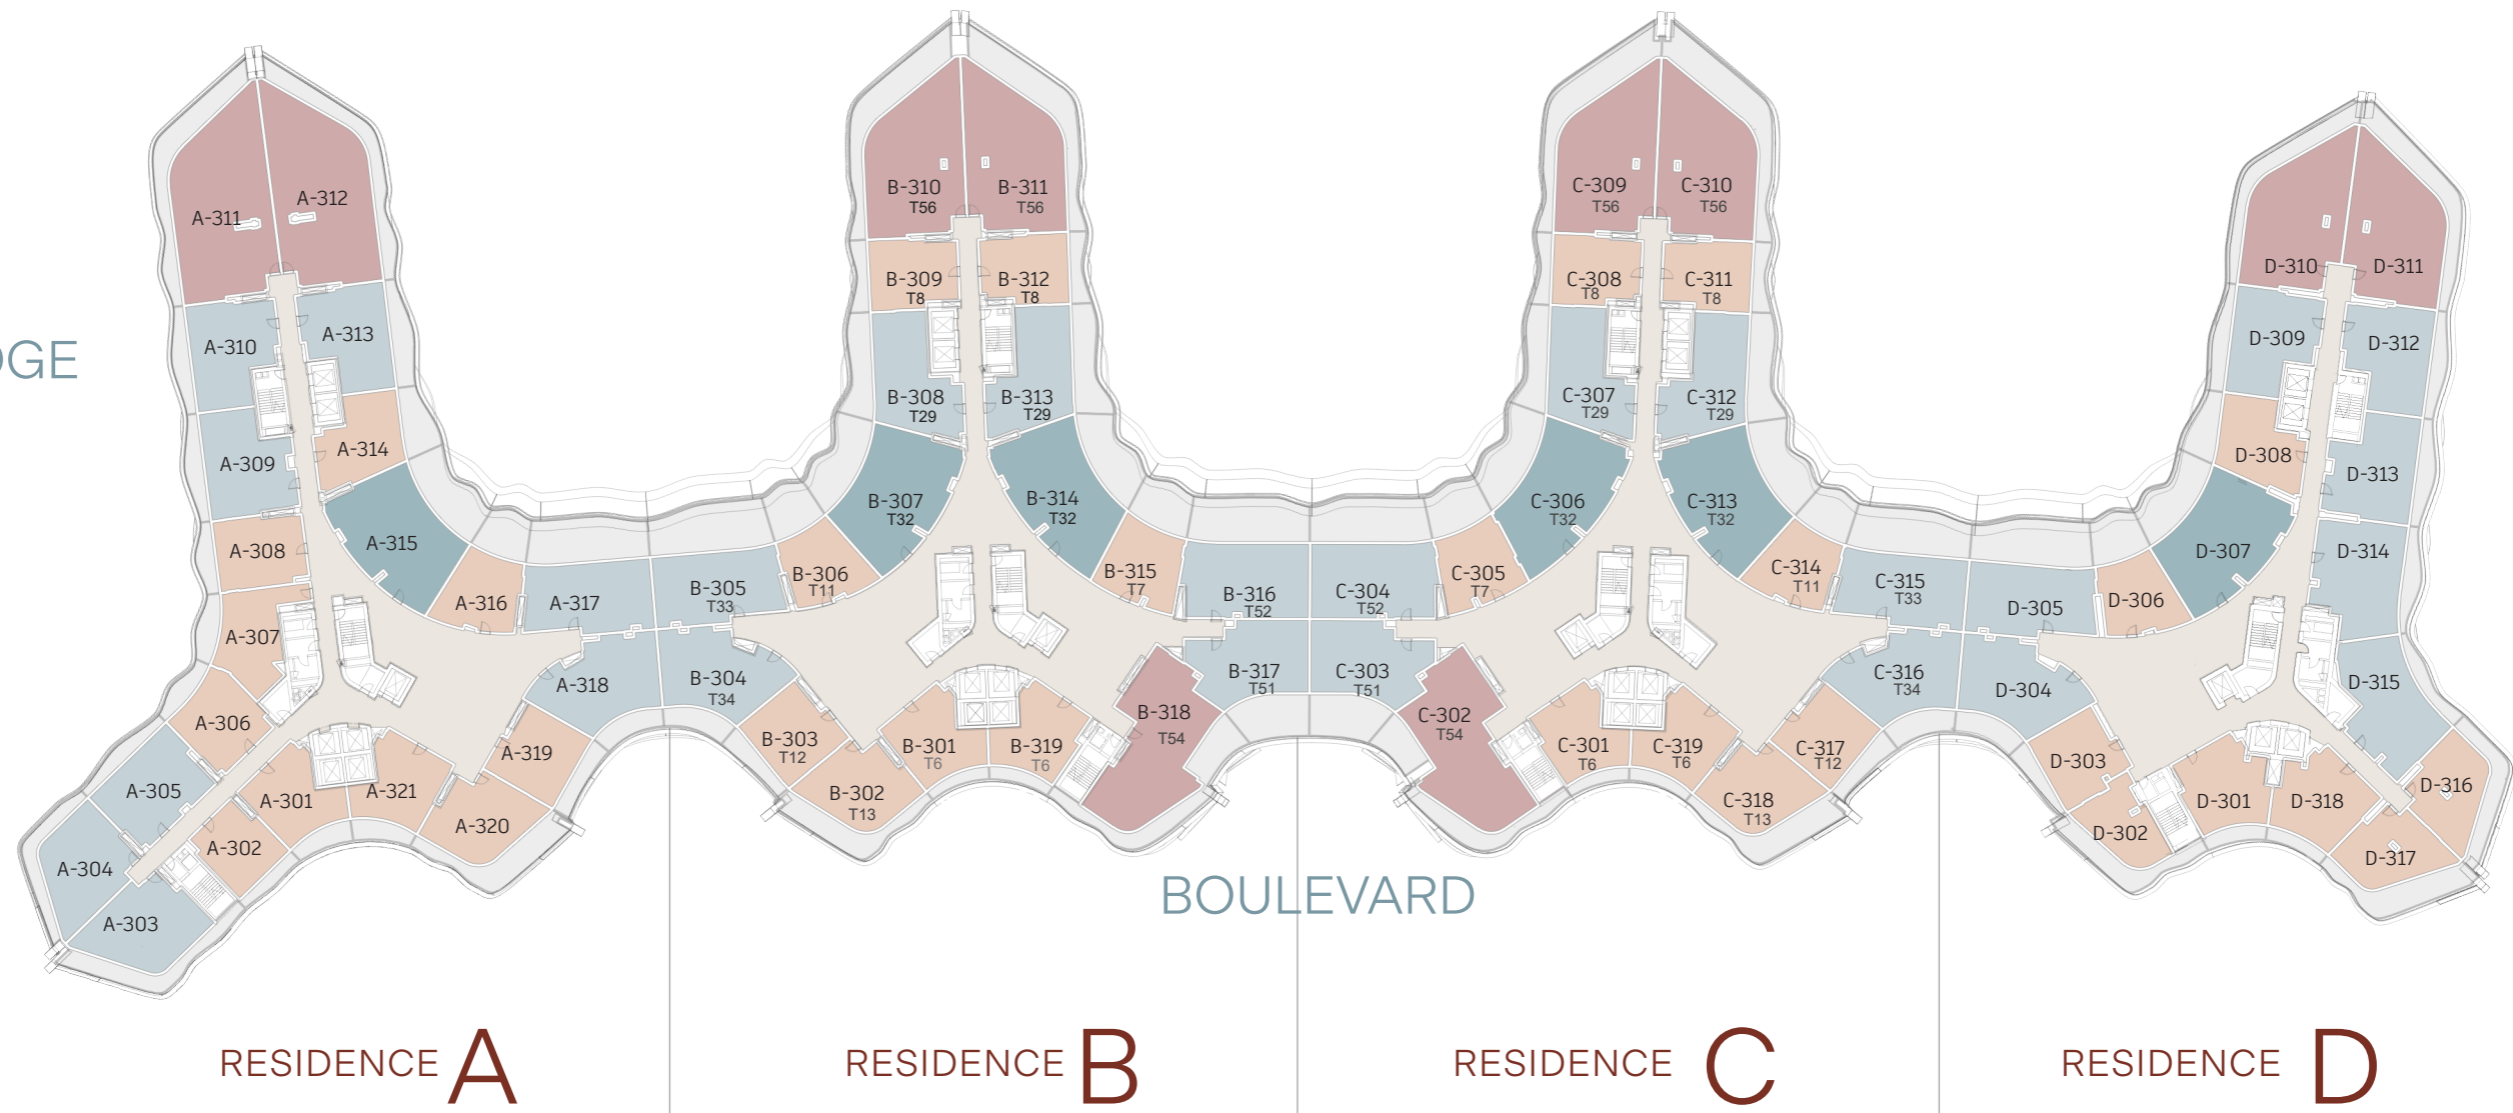

BOULEVARD

RESIDENCE **A**

RESIDENCE **B**

RESIDENCE **C**

RESIDENCE **D**

LEGEND

- 1 BR UNIT
- 2 BR UNIT
- VILLA
- 3 BR UNIT
- 2 BR.M UNIT
- DUPLEX

FLOOR LAYOUT

2ND FLOOR

OCEAN

WYNN

BRIDGE

RESIDENCE **A**

RESIDENCE **B**

RESIDENCE **C**

RESIDENCE **D**

BOULEVARD

LEGEND

- 1 BR UNIT
- 2 BR UNIT
- 2 BR.M UNIT
- 3 BR UNIT

FLOOR LAYOUT

3RD FLOOR

OCEAN

WYNN

BRIDGE

LEGEND

- 1 BR UNIT
- 2 BR UNIT
- 2 BR.M UNIT
- 3 BR UNIT

FLOOR LAYOUT

4TH FLOOR

OCEAN

WYNN

BRIDGE

LEGEND