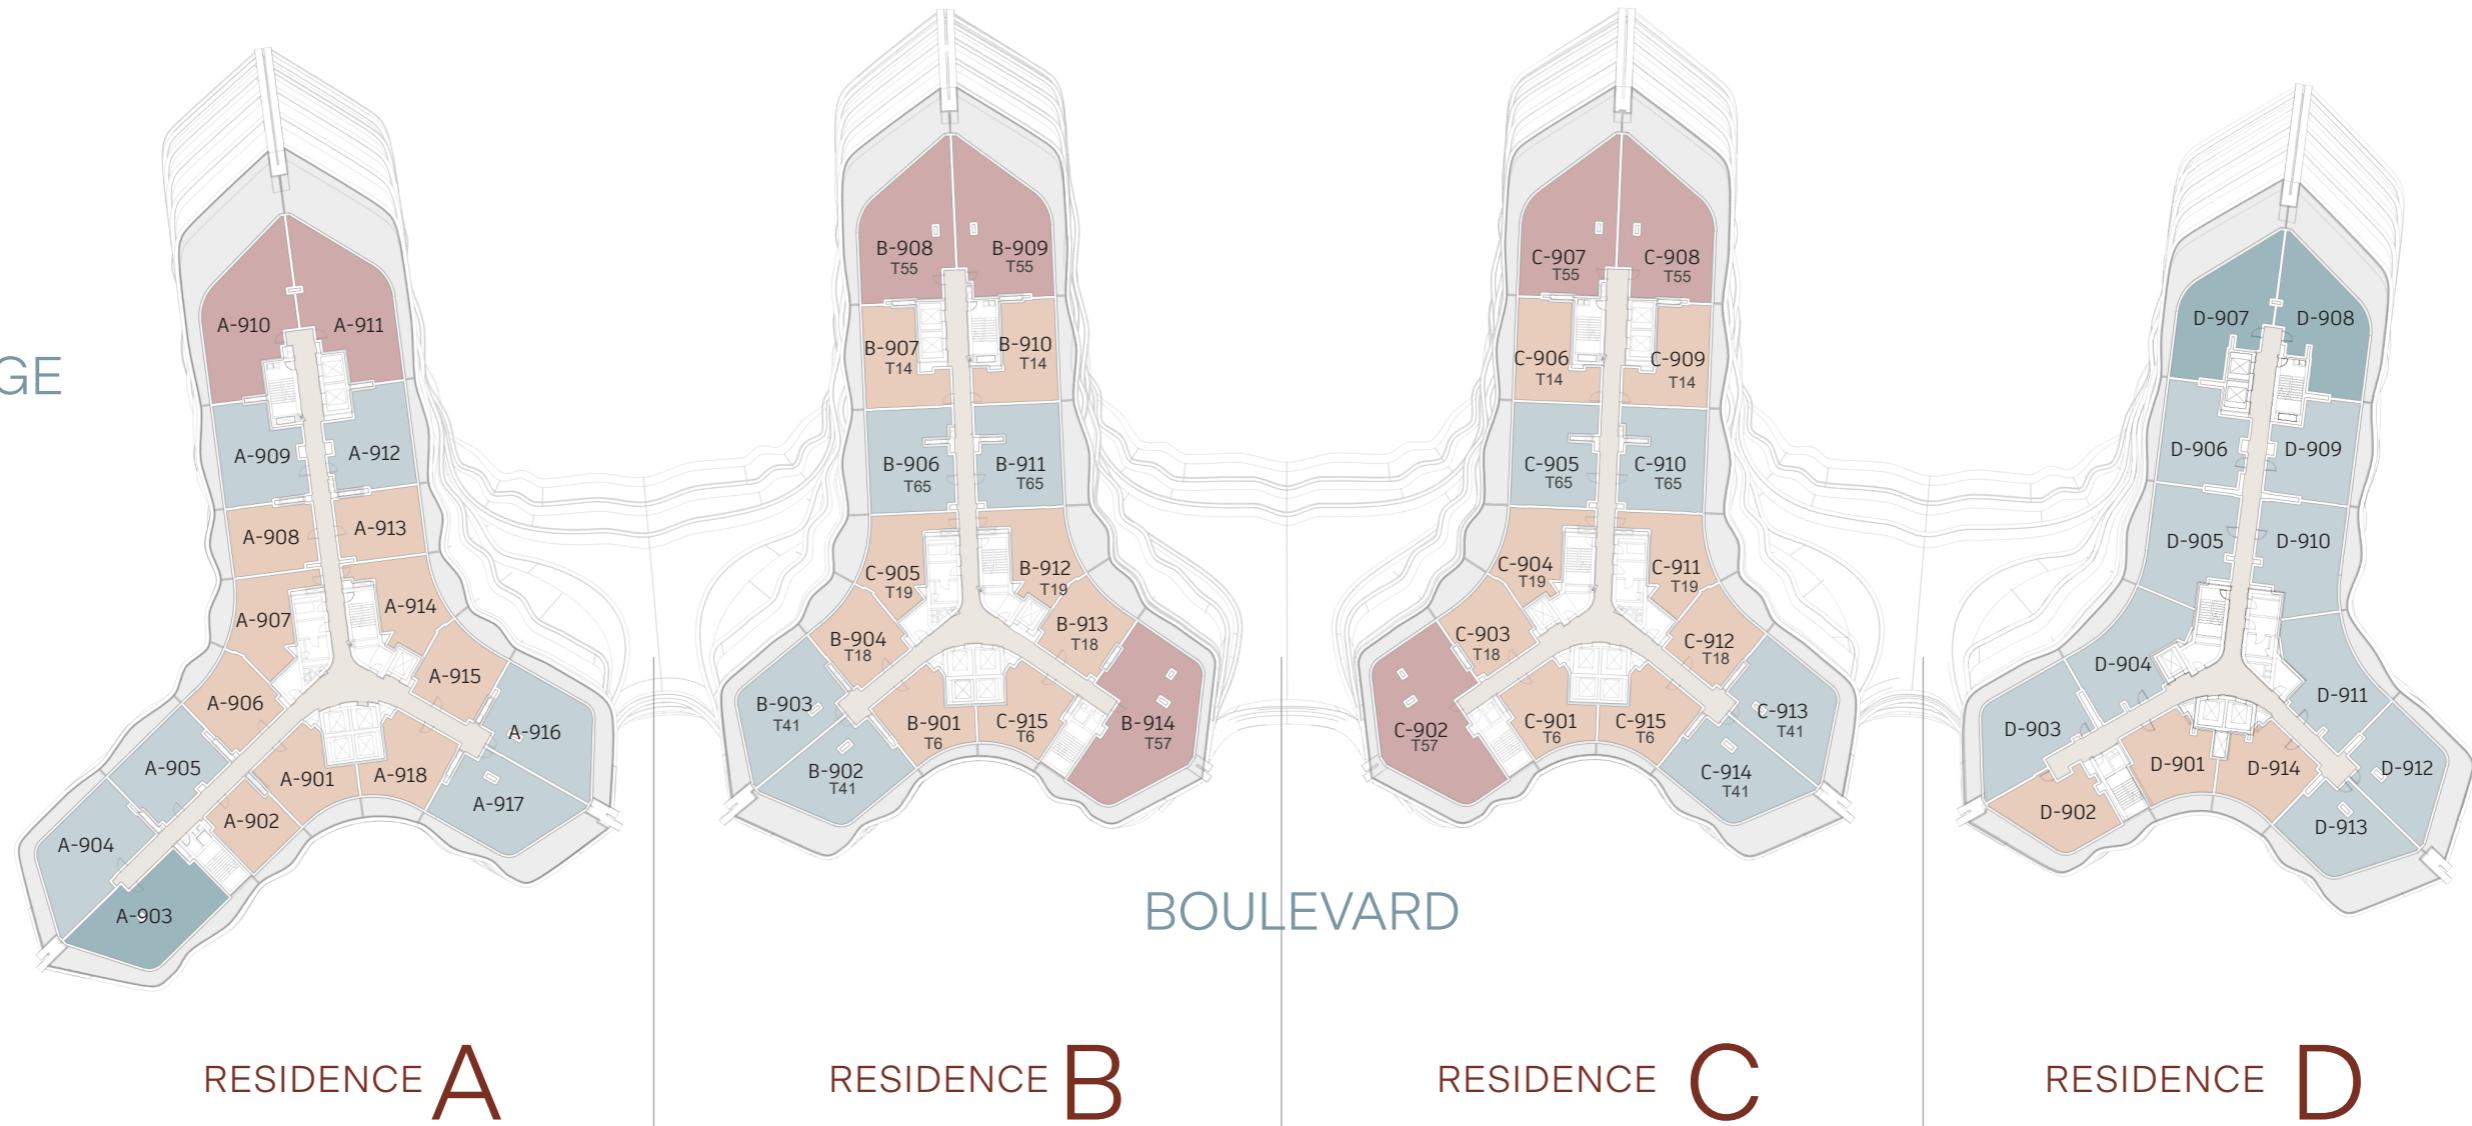

FLOOR LAYOUT

7TH FLOOR

OCEAN

WYNN

BRIDGE

BOULEVARD

RESIDENCE **A**

RESIDENCE **B**

RESIDENCE **C**

RESIDENCE **D**

LEGEND

- 1 BR UNIT
- 2 BR UNIT
- 2 BR.M UNIT
- 3 BR UNIT

FLOOR LAYOUT

9TH FLOOR

OCEAN

WYNN

BRIDGE

LEGEND

- 1 BR UNIT
- 2 BR UNIT
- 3 BR UNIT
- 2 BR.M UNIT

FLOOR LAYOUT

10TH FLOOR

OCEAN

WYNN

BRIDGE