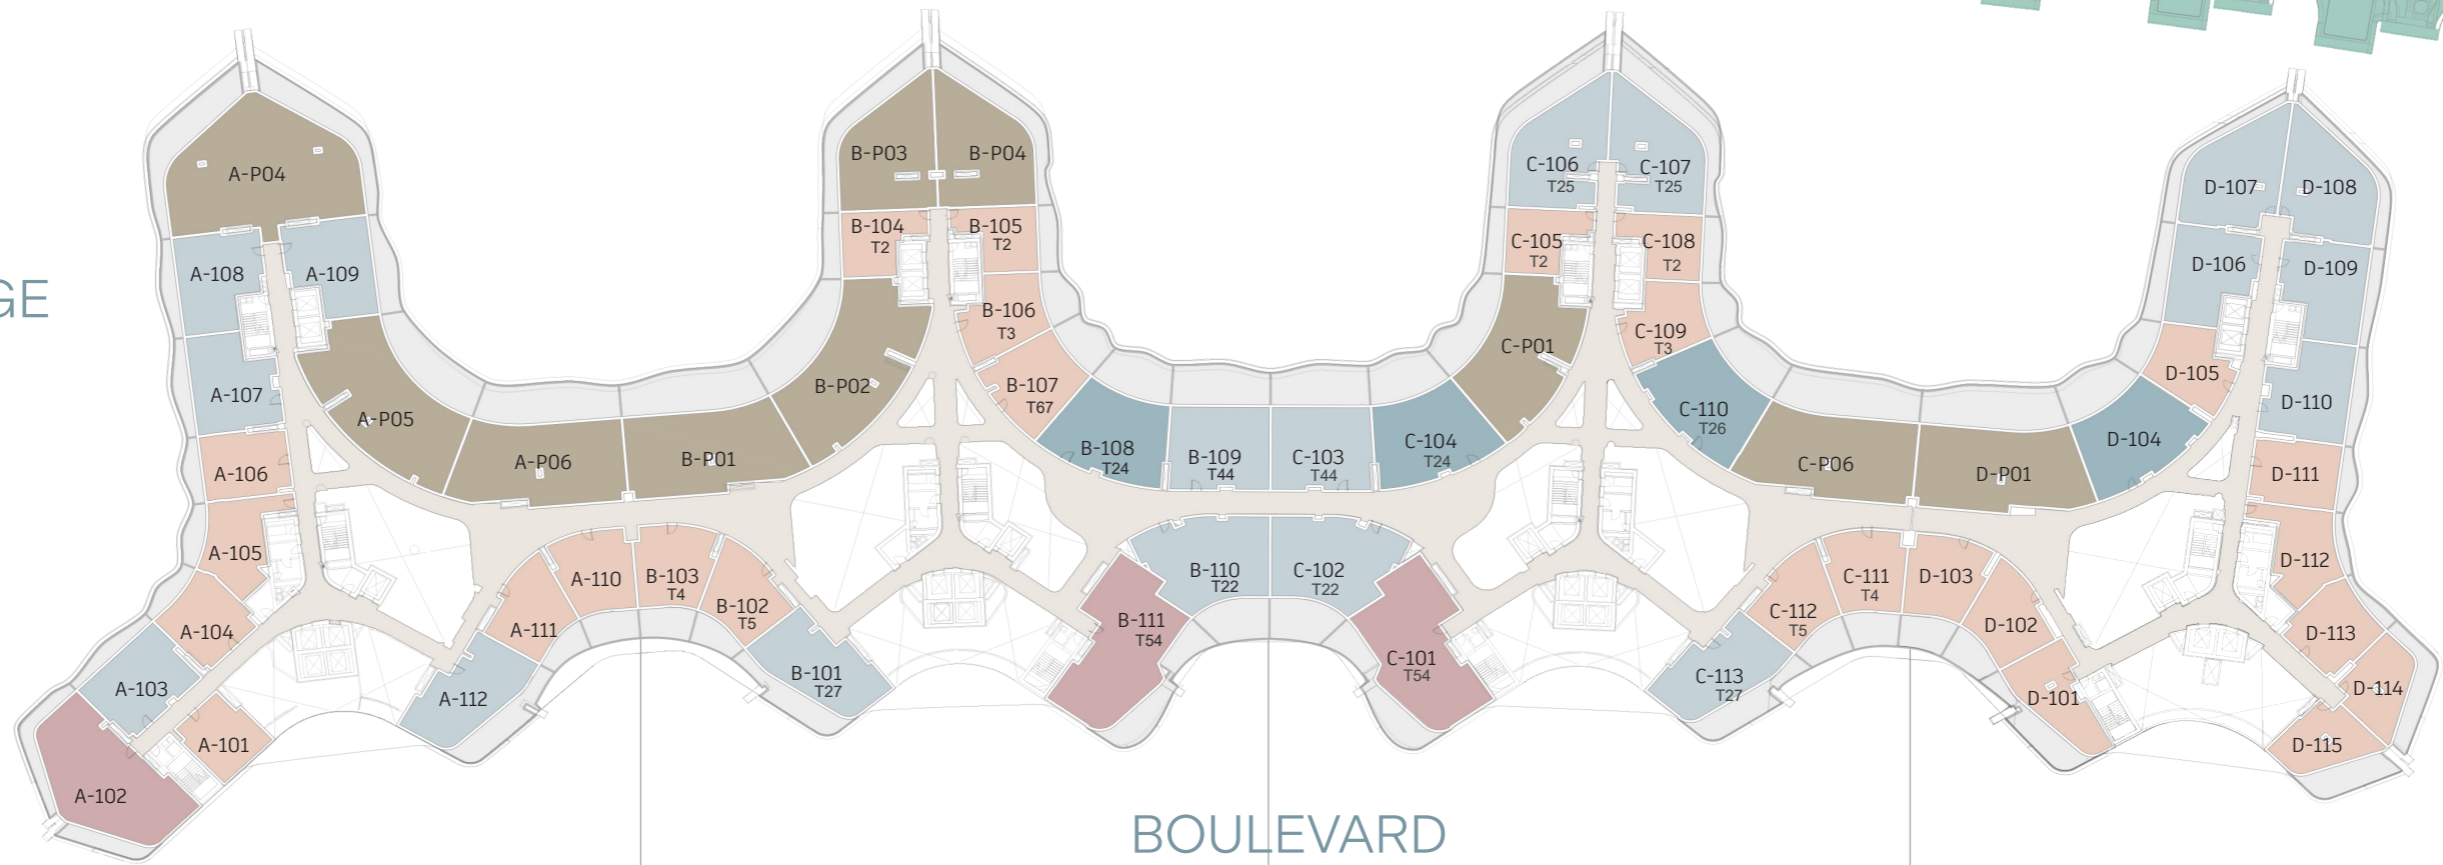

FLOOR LAYOUT PODIUM

LEGEND

- 1 BR UNIT
- 2 BR UNIT
- VILLA
- RETAIL
- 2 BR.M UNIT
- DUPLEX

FLOOR LAYOUT

1ST FLOOR

OCEAN

WYNN

BRIDGE

BOULEVARD

RESIDENCE **A**

RESIDENCE **B**

RESIDENCE **C**

RESIDENCE **D**

LEGEND

- 1 BR UNIT
- 2 BR UNIT
- VILLA
- 3 BR UNIT
- 2 BR.M UNIT
- DUPLEX

FLOOR LAYOUT

2ND FLOOR

OCEAN

WYNN

BRIDGE

RESIDENCE **A**

RESIDENCE **B**

RESIDENCE **C**

RESIDENCE **D**

BOULEVARD

LEGEND

- 1 BR UNIT
- 2 BR UNIT
- 2 BR.M UNIT
- 3 BR UNIT

FLOOR LAYOUT

3RD FLOOR

OCEAN

WYNN

BRIDGE