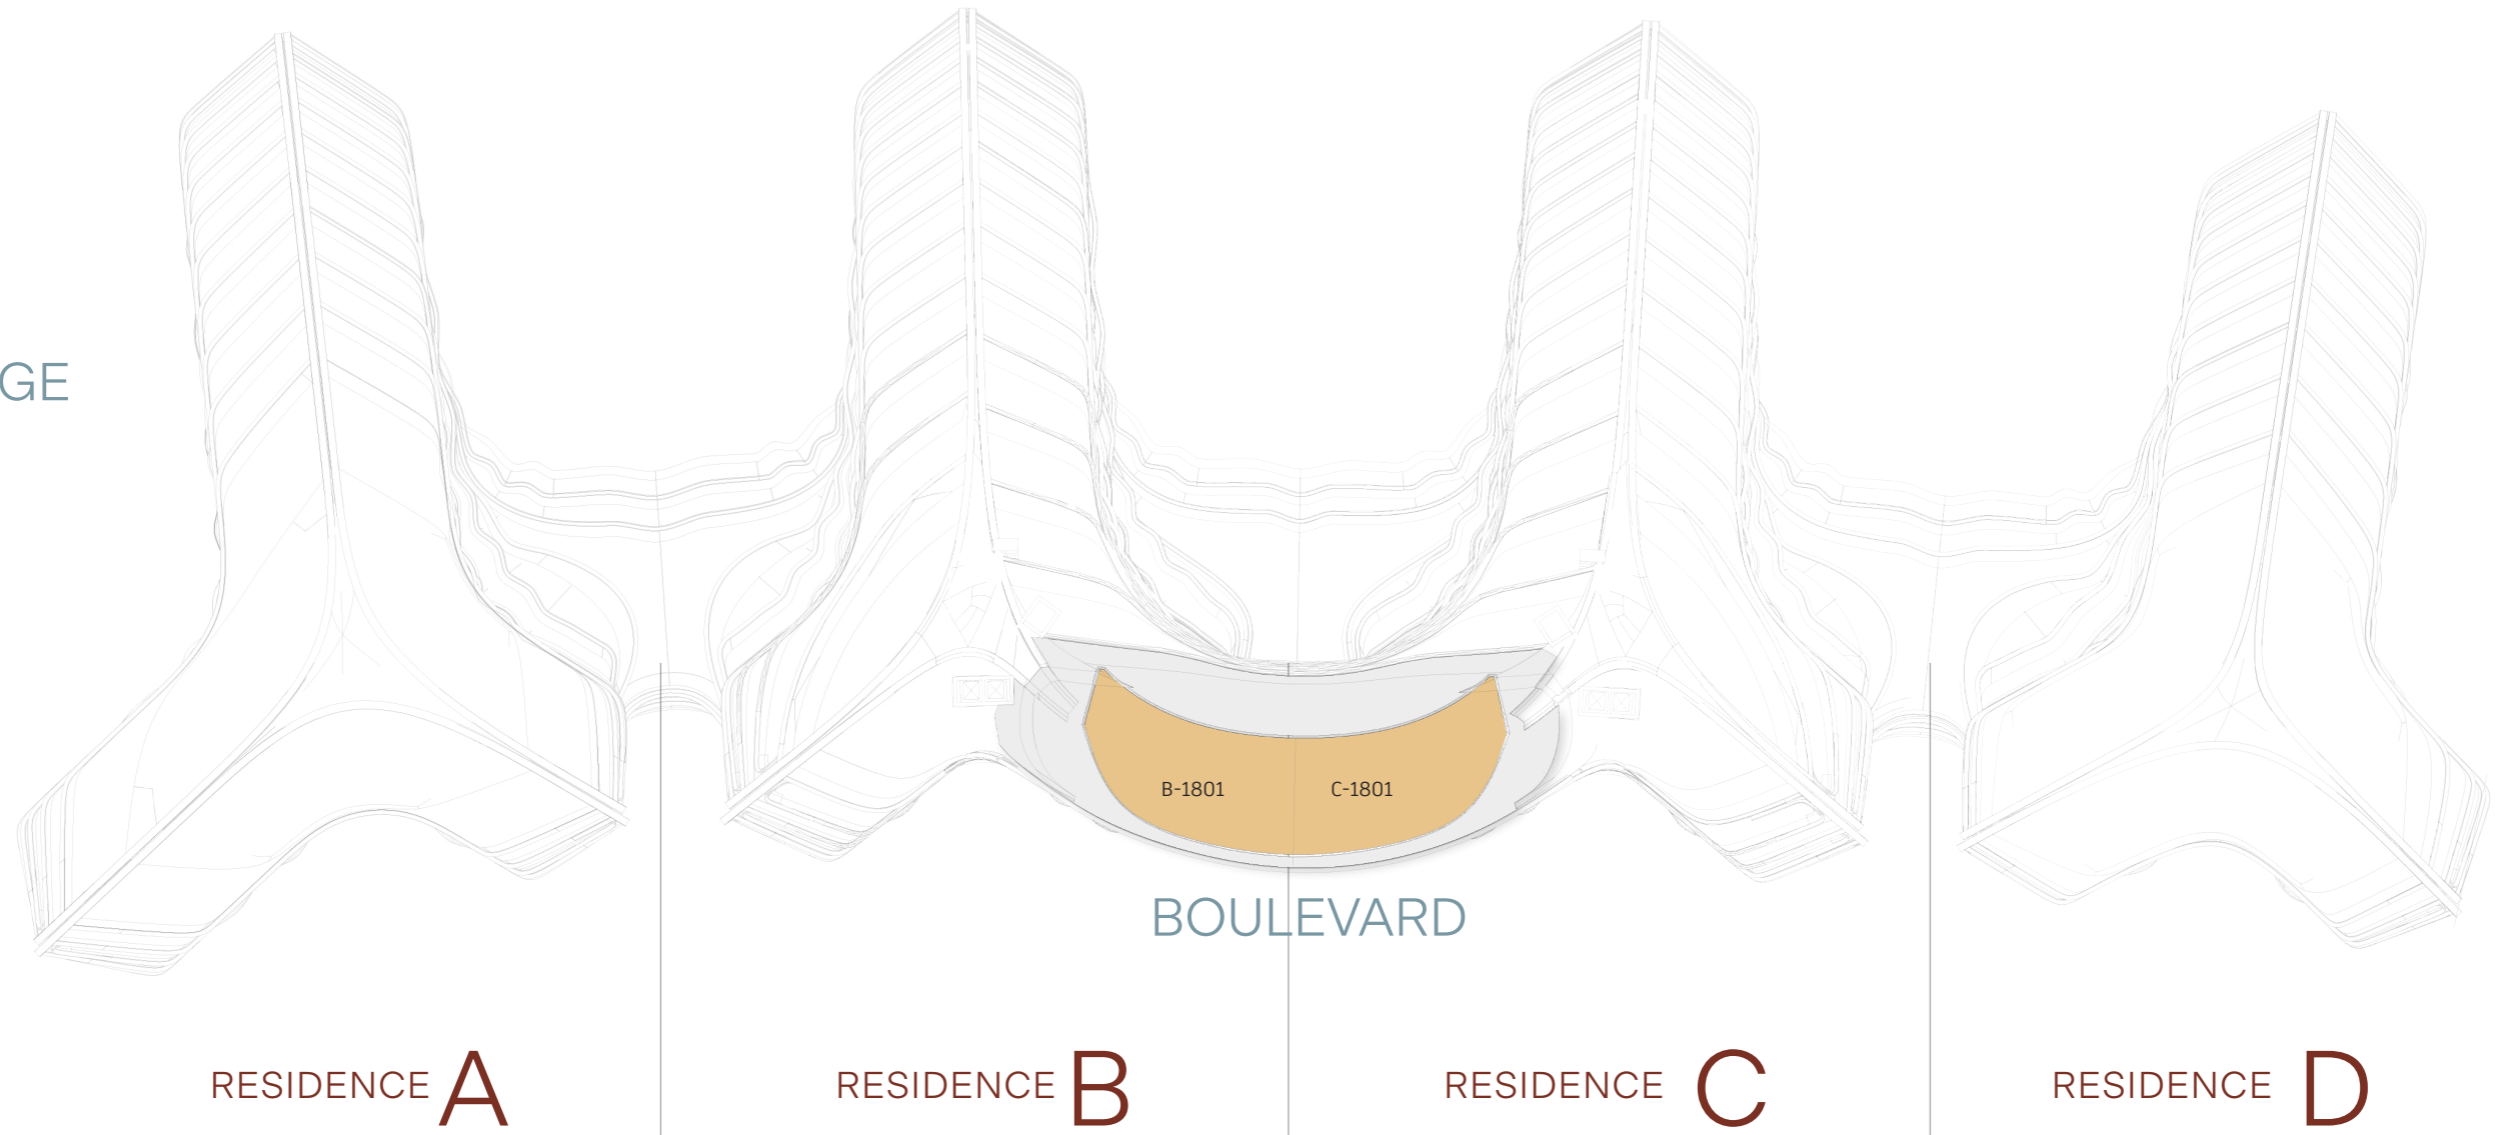

FLOOR LAYOUT

19TH FLOOR

OCEAN

WYNN

BRIDGE

RESIDENCE **A**

RESIDENCE **B**

RESIDENCE **C**

RESIDENCE **D**

BOULEVARD

LEGEND

● ROYAL PENTHOUSE

DISCLAIMER: ALL DIMENSIONS ARE IN IMPERIALS AND METRIC, AND MEASURED FROM EXCLUDING CONSTRUCTION TOLERANCES. 2. ALL MATERIALS, DIMENSIONS, AND DRAWINGS ARE APPROXIMATE ONLY. 3. INFORMATION IS SUBJECT TO CHANGE WITHOUT NOTICE, AT DEVELOPER'S ABSOLUTE DISCRETION. 04. ACTUAL AREA MAY VARY FROM THE STATED AREA. 5. DRAWINGS NOT TO SCALE. 6. ALL IMAGES USED ARE FOR ILLUSTRATIVE PURPOSES ONLY AND DO NOT REPRESENT THE ACCRUAL SIZE, FEATURES, SPECIFICATIONS, FITTING AND FURNISHINGS. 7. THE DEVELOPER RESERVES THE RIGHT TO MAKE REVISIONS/ ALTERATIONS, AT ITS ABSOLUTE DISCRETION, WITHOUT ANY LIABILITY WHATSOEVER.