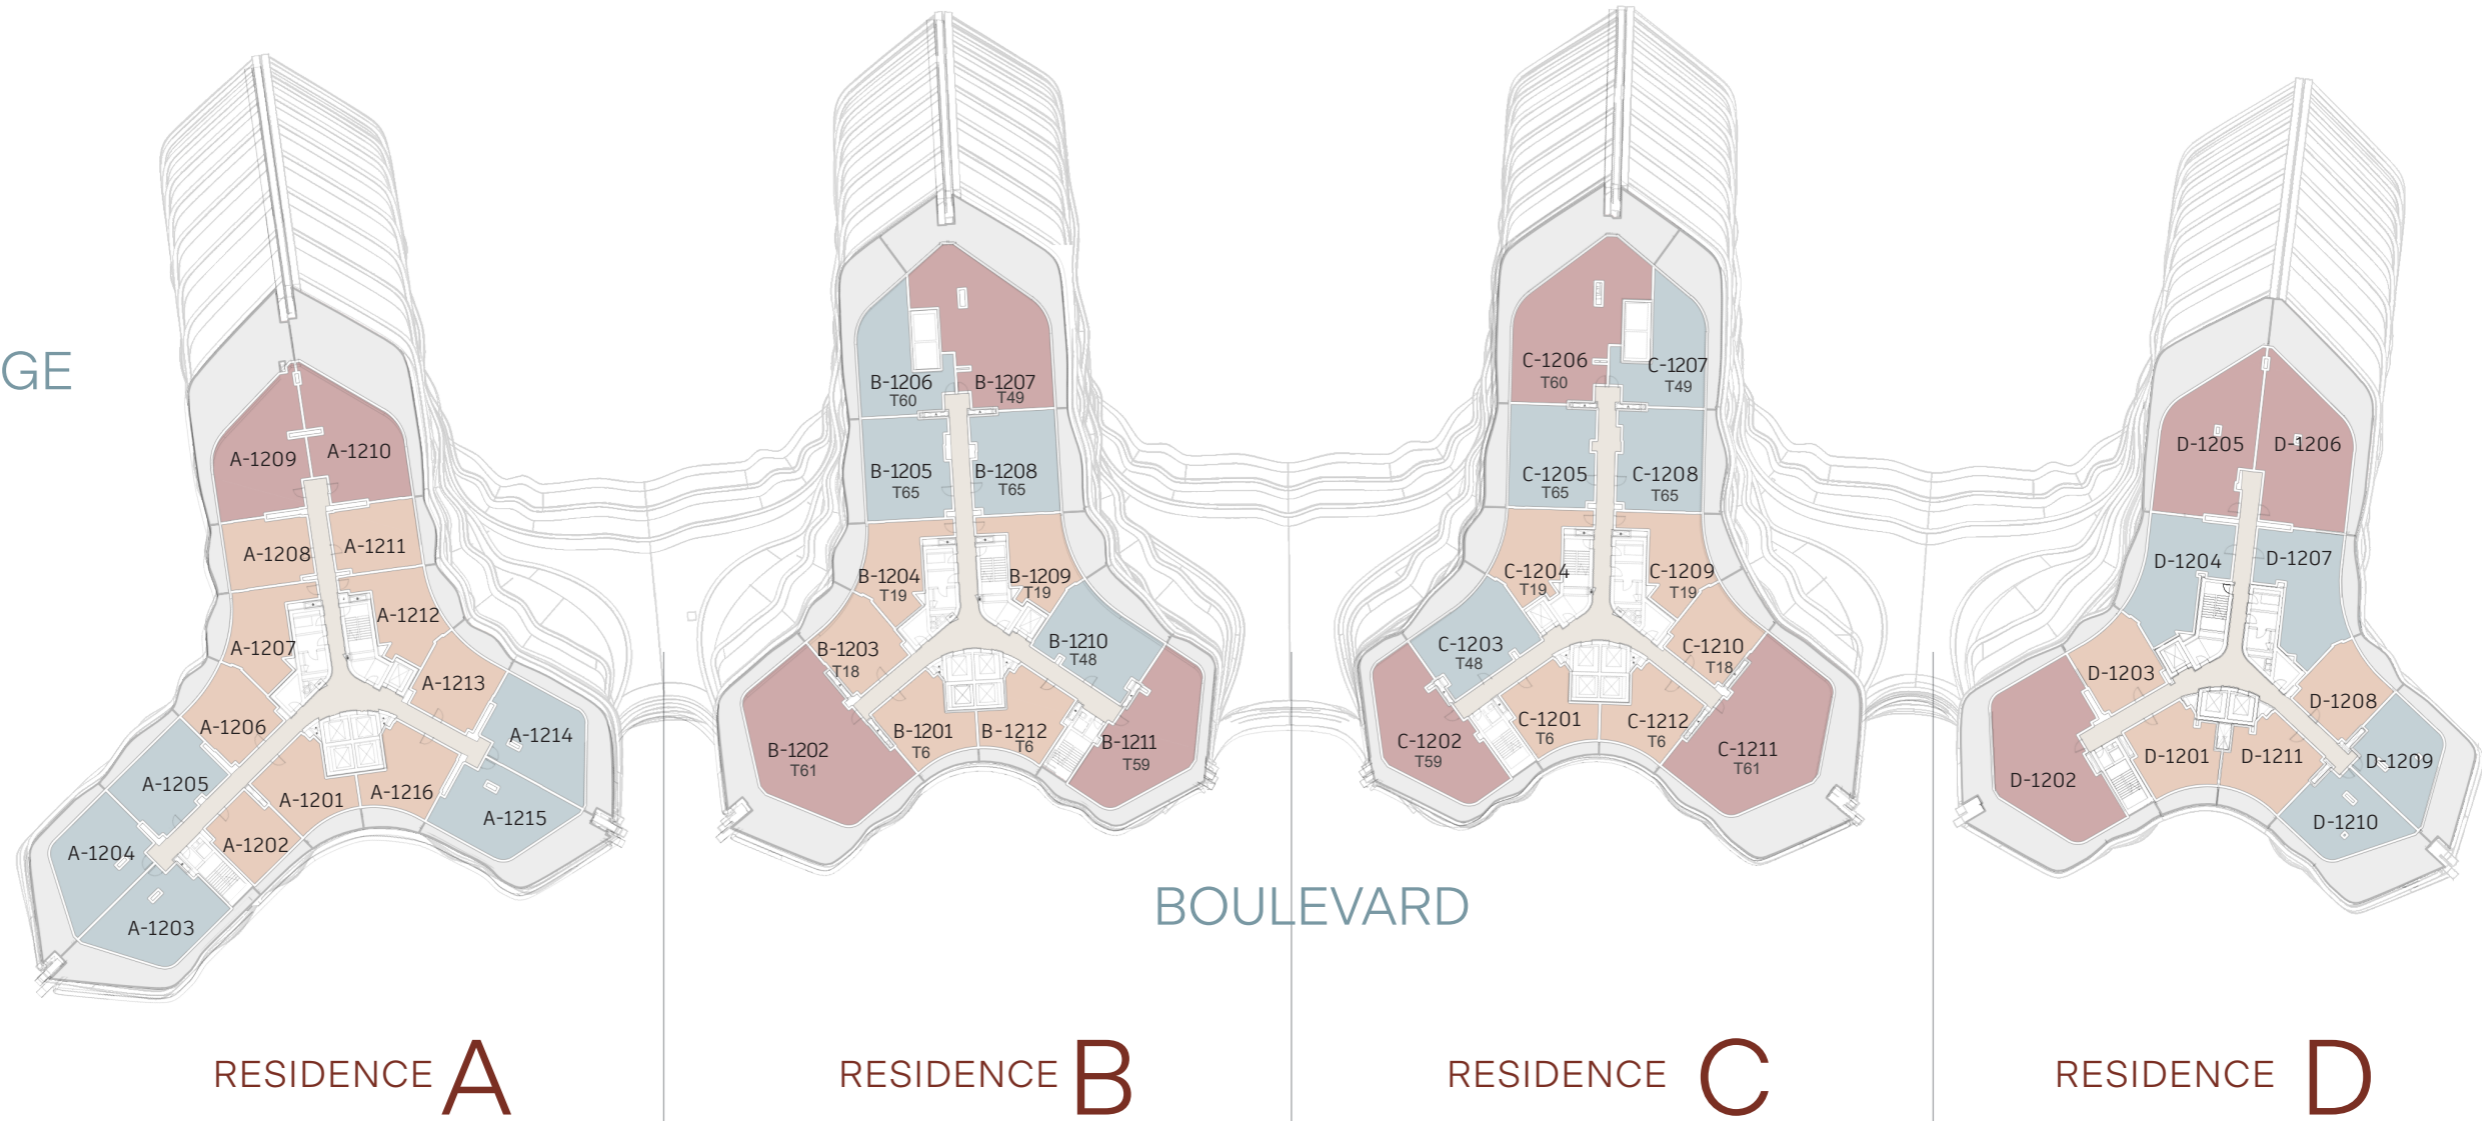

LEGEND

- 1 BR UNIT
- 2 BR UNIT
- 2 BR.M UNIT
- 3 BR UNIT

FLOOR LAYOUT

11TH FLOOR

OCEAN

WYNN

BRIDGE

LEGEND

- 1 BR UNIT
- 2 BR UNIT
- 2 BR.M UNIT
- 3 BR UNIT

FLOOR LAYOUT

12TH FLOOR

OCEAN

WYNN

BRIDGE

BOULEVARD

RESIDENCE **A**

RESIDENCE **B**

RESIDENCE **C**

RESIDENCE **D**

LEGEND

- 1 BR UNIT
- 2 BR UNIT
- 3 BR UNIT
- 2 BR.M UNIT

FLOOR LAYOUT

13TH FLOOR

OCEAN