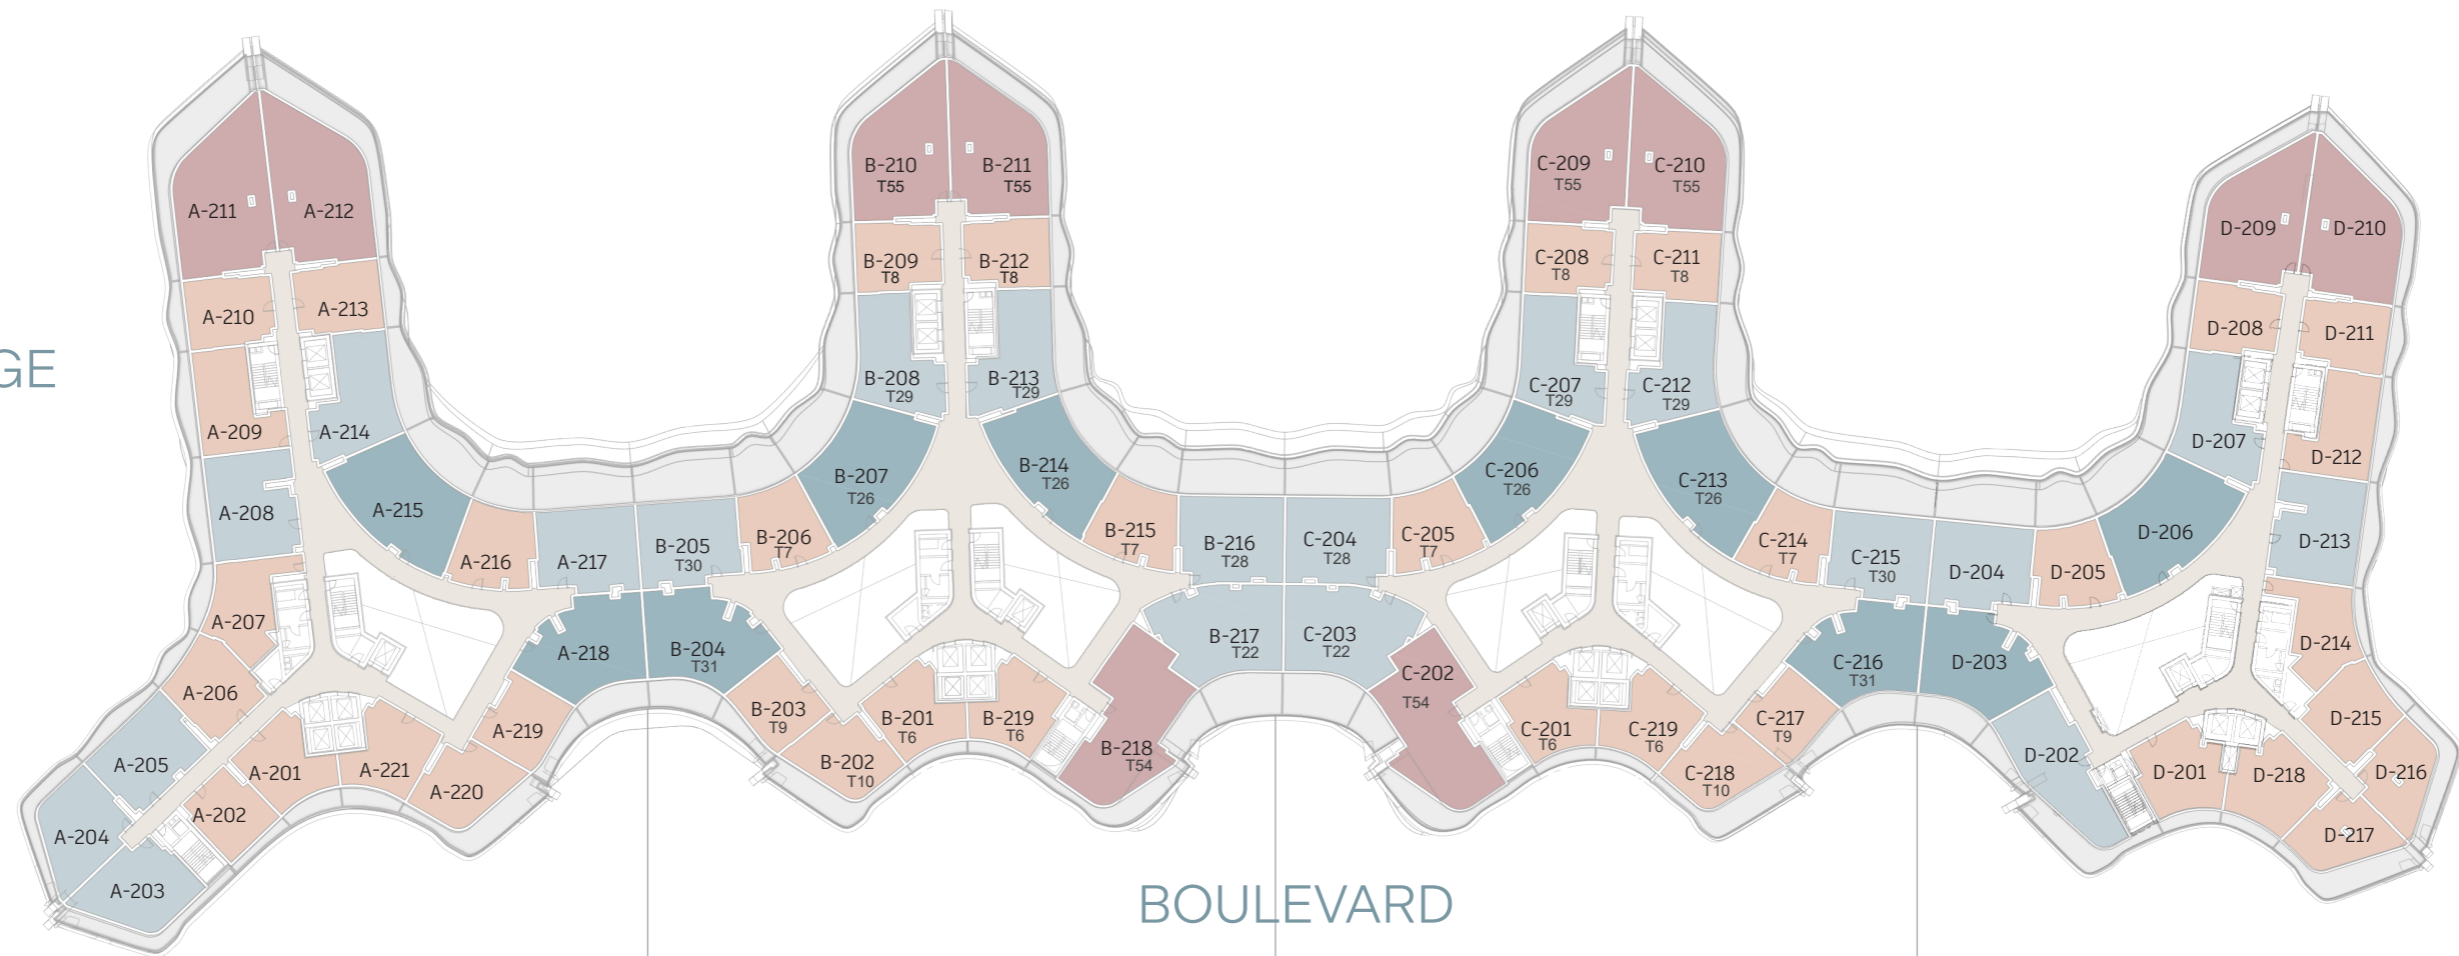

FLOOR LAYOUT PODIUM

LEGEND

- 1 BR UNIT
- 2 BR UNIT
- VILLA
- RETAIL
- 2 BR.M UNIT
- DUPLEX

FLOOR LAYOUT

1ST FLOOR

OCEAN

WYNN

BRIDGE

BOULEVARD

RESIDENCE **A**

RESIDENCE **B**

RESIDENCE **C**

RESIDENCE **D**

LEGEND

- 1 BR UNIT
- 2 BR UNIT
- VILLA
- 3 BR UNIT
- 2 BR.M UNIT
- DUPLEX

FLOOR LAYOUT

2ND FLOOR

OCEAN

WYNN

BRIDGE

RESIDENCE **A**

RESIDENCE **B**

RESIDENCE **C**

RESIDENCE **D**

BOULEVARD

LEGEND

- 1 BR UNIT
- 2 BR UNIT
- 2 BR.M UNIT
- 3 BR UNIT

FLOOR LAYOUT

3RD FLOOR

OCEAN

WYNN

BRIDGE