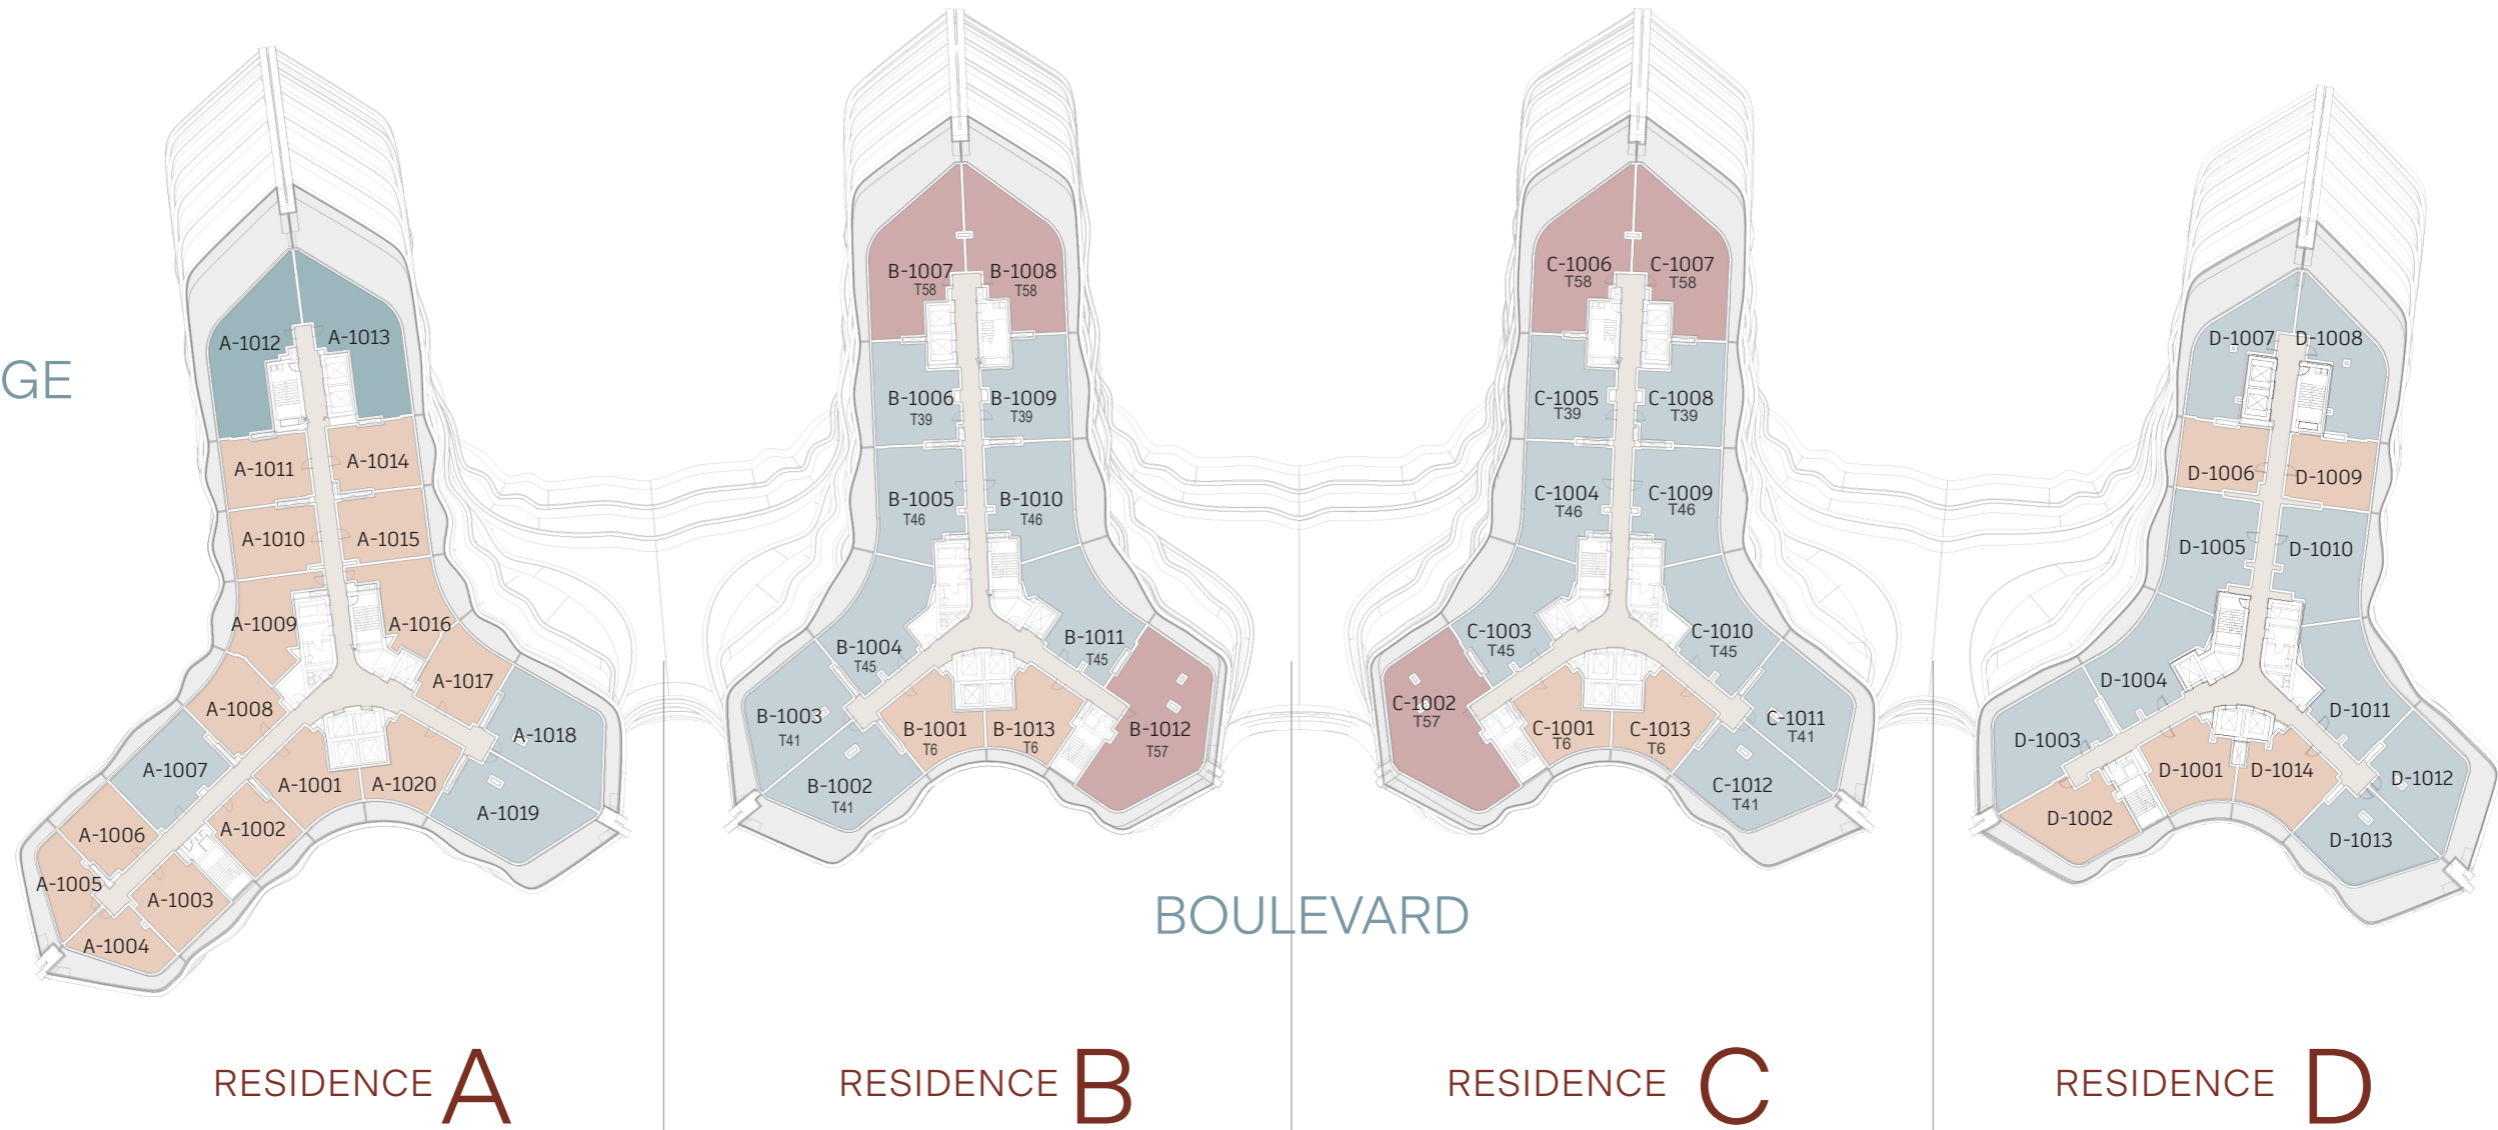

RESIDENCE **C**

RESIDENCE **D**

LEGEND

- 1 BR UNIT
- 2 BR UNIT
- 2 BR.M UNIT
- 3 BR UNIT

FLOOR LAYOUT

9TH FLOOR

OCEAN

WYNN

BRIDGE

LEGEND

- 1 BR UNIT
- 2 BR UNIT
- 3 BR UNIT
- 2 BR.M UNIT

FLOOR LAYOUT

10TH FLOOR

OCEAN

WYNN

BRIDGE

LEGEND

- 1 BR UNIT
- 2 BR UNIT
- 2 BR.M UNIT
- 3 BR UNIT

FLOOR LAYOUT

11TH FLOOR

OCEAN

WYNN

BRIDGE

LEGEND

- 1 BR UNIT
- 2 BR UNIT
- 2 BR.M UNIT
- 3 BR UNIT

FLOOR LAYOUT

12TH FLOOR

OCEAN

WYNN

BRIDGE

BOULEVARD

RESIDENCE **A**