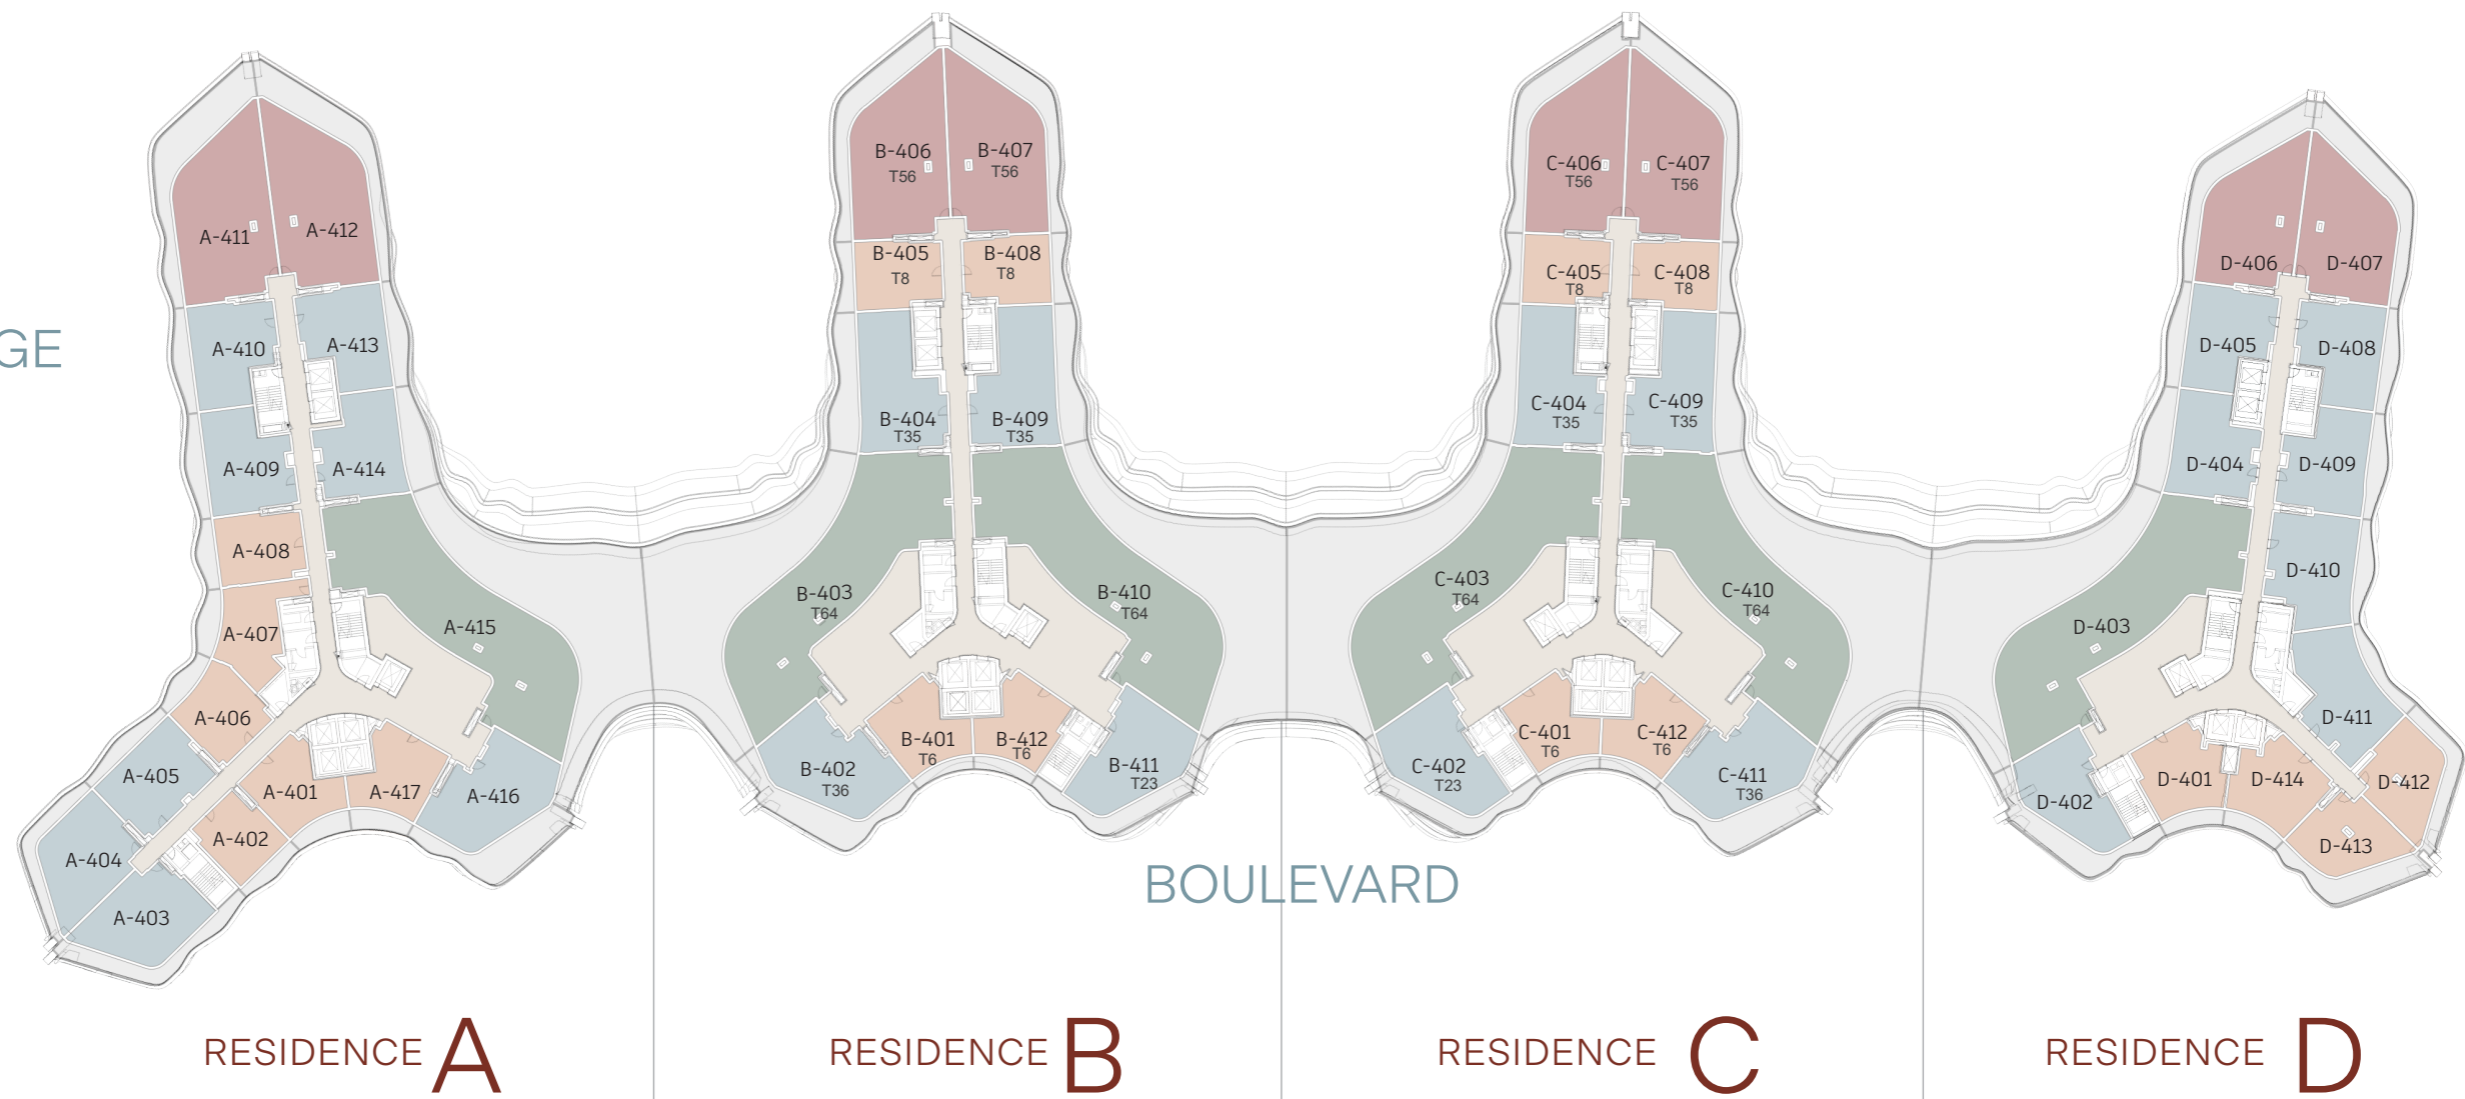

2ND FLOOR

OCEAN

WYNN

BRIDGE

RESIDENCE **A**

RESIDENCE **B**

RESIDENCE **C**

RESIDENCE **D**

BOULEVARD

LEGEND

- 1 BR UNIT
- 2 BR UNIT
- 2 BR.M UNIT
- 3 BR UNIT

FLOOR LAYOUT

3RD FLOOR

OCEAN

WYNN

BRIDGE

LEGEND

- 1 BR UNIT
- 2 BR UNIT
- 2 BR.M UNIT
- 3 BR UNIT

FLOOR LAYOUT

4TH FLOOR

OCEAN

WYNN

BRIDGE

LEGEND

- 1 BR UNIT
- 2 BR UNIT
- 3 BR UNIT
- SKY VILLAS
- 2 BR.M UNIT

FLOOR LAYOUT

5TH FLOOR

OCEAN

WYNN

BRIDGE

BOULEVARD

LEGEND