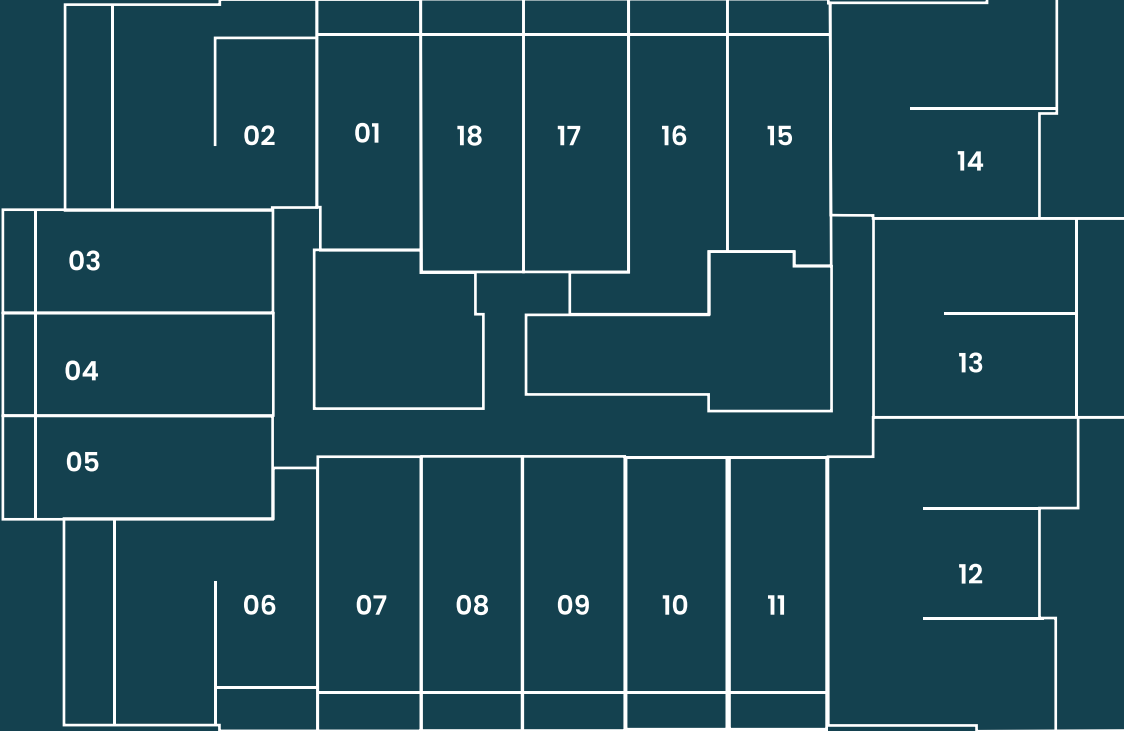

# OASIS LOFTS

BY

UNIESTATE

Floor Plans

# Floor Plate

1-9 Floors