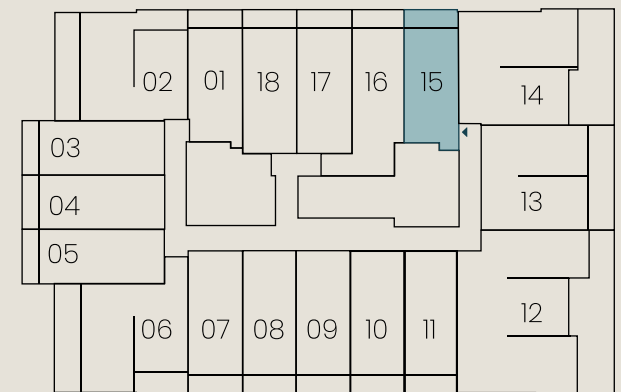

Unit Details

Unit Series : 15

Unit Type : Studio

Size: 405.26 sqft