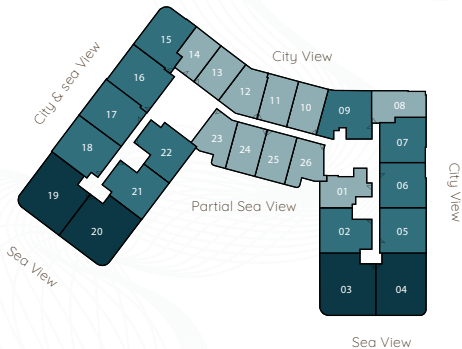

FLOOR PLAN

Typical floor

2nd to 25th

- 1 Bedroom
- 2 Bedroom
- 3 Bedroom

AMWAJ TOWER

SERIES: 01

SIZES: 1 BHK

TOTAL SQ.FT. 1343.65

AMWAJ TOWER

SERIES:	02
SIZES:	2 BHK
TOTAL SQ.FT.	1906.18
TOTAL SQM.	177.09

Disclaimer:

- 1- All materials, finishes, dimensions and drawings are approximate. 2- Actual suite area may vary from the stated area. 3- Drawings are not scale.
- 4- Information is subject to change without notice. 5- The developer reserves the right to make revisions/alterations without any liability whatsoever.

AMWAJ TOWER

SERIES:	03
SIZES:	3 BHK
TOTAL SQ.FT.	3038.97
TOTAL SQM.	282.33

Disclaimer:

- 1- All materials, finishes, dimensions and drawings are approximate. 2- Actual suite area may vary from the stated area. 3- Drawings are not scale. 4- Information is subject to change without notice. 5- The developer reserves the right to make revisions/alterations without any liability whatsoever.