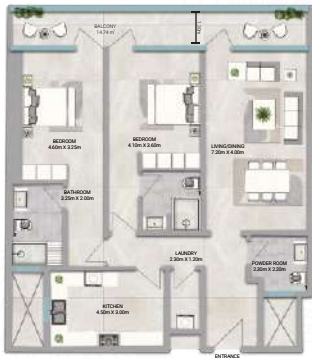

AMWAJ TOWER

SERIES:	17
SIZES:	2 BHK
TOTAL SQ.FT.	2032.22
TOTAL SQM.	188.80

Disclaimer:

- 1- All materials, finishes, dimensions and drawings are approximate.
- 2- Actual suite area may vary from the stated area.
- 3- Drawings are not scale.
- 4- Information is subject to change without notice.
- 5- The developer reserves the right to make revisions/alterations without any liability whatsoever.