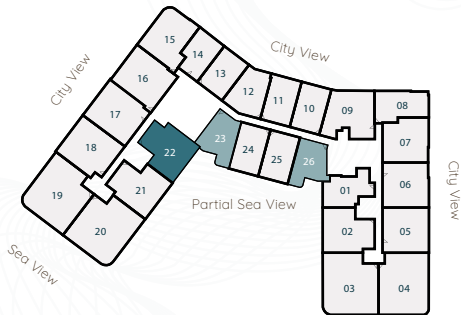

AMWAJ TOWER

SERIES:	25
SIZES:	1 BHK
TOTAL SQ.FT.	1271.97
TOTAL SQM.	118.17

Disclaimer:

- 1- All materials, finishes, dimensions and drawings are approximate.
- 2- Actual suite area may vary from the stated area.
- 3- Drawings are not scale.
- 4- Information is subject to change without notice.
- 5- The developer reserves the right to make revisions/alterations without any liability whatsoever.

AMWAJ TOWER

SERIES:	26
SIZES:	1 BHK
TOTAL SQ.FT.	1220.95
TOTAL SQM.	113.43

Disclaimer:

- 1- All materials, finishes, dimensions and drawings are approximate. 2- Actual suite area may vary from the stated area. 3- Drawings are not scale.
- 4- Information is subject to change without notice. 5- The developer reserves the right to make revisions/alterations without any liability whatsoever.

1st floor

- 1 Bedroom
- 2 Bedroom
- 3 Bedroom

AMWAJ TOWER

SERIES: 22

SIZES: 2 BHK

TOTAL SQ.FT. 1793.91

TOTAL SQM. 166.66

Disclaimer: