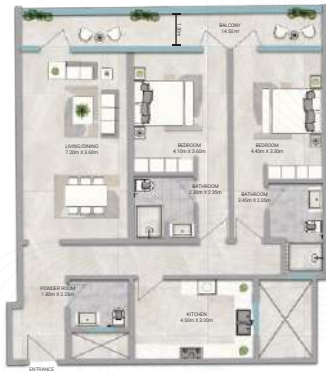

AMWAJ TOWER

SERIES:	13
SIZES:	1 BHK
TOTAL SQ.FT.	1271.00
TOTAL SQM.	118.08

Disclaimer:

- 1- All materials, finishes, dimensions and drawings are approximate. 2- Actual suite area may vary from the stated area. 3- Drawings are not scale. 4- Information is subject to change without notice. 5- The developer reserves the right to make revisions/alterations without any liability whatsoever.

AMWAJ TOWER

SERIES:	14
SIZES:	1 BHK
TOTAL SQ.FT.	1179.61
TOTAL SQM.	109.59

Disclaimer:

- 1- All materials, finishes, dimensions and drawings are approximate. 2- Actual suite area may vary from the stated area. 3- Drawings are not scale. 4- Information is subject to change without notice. 5- The developer reserves the right to make revisions/alterations without any liability whatsoever.

AMWAJ TOWER

SERIES:	15
SIZES:	2 BHK
TOTAL SQ.FT.	2002.62
TOTAL SQM.	186.05

Disclaimer:

- 1- All materials, finishes, dimensions and drawings are approximate.
- 2- Actual suite area may vary from the stated area.
- 3- Drawings are not scale.
- 4- Information is subject to change without notice.
- 5- The developer reserves the right to make revisions/alterations without any liability whatsoever.