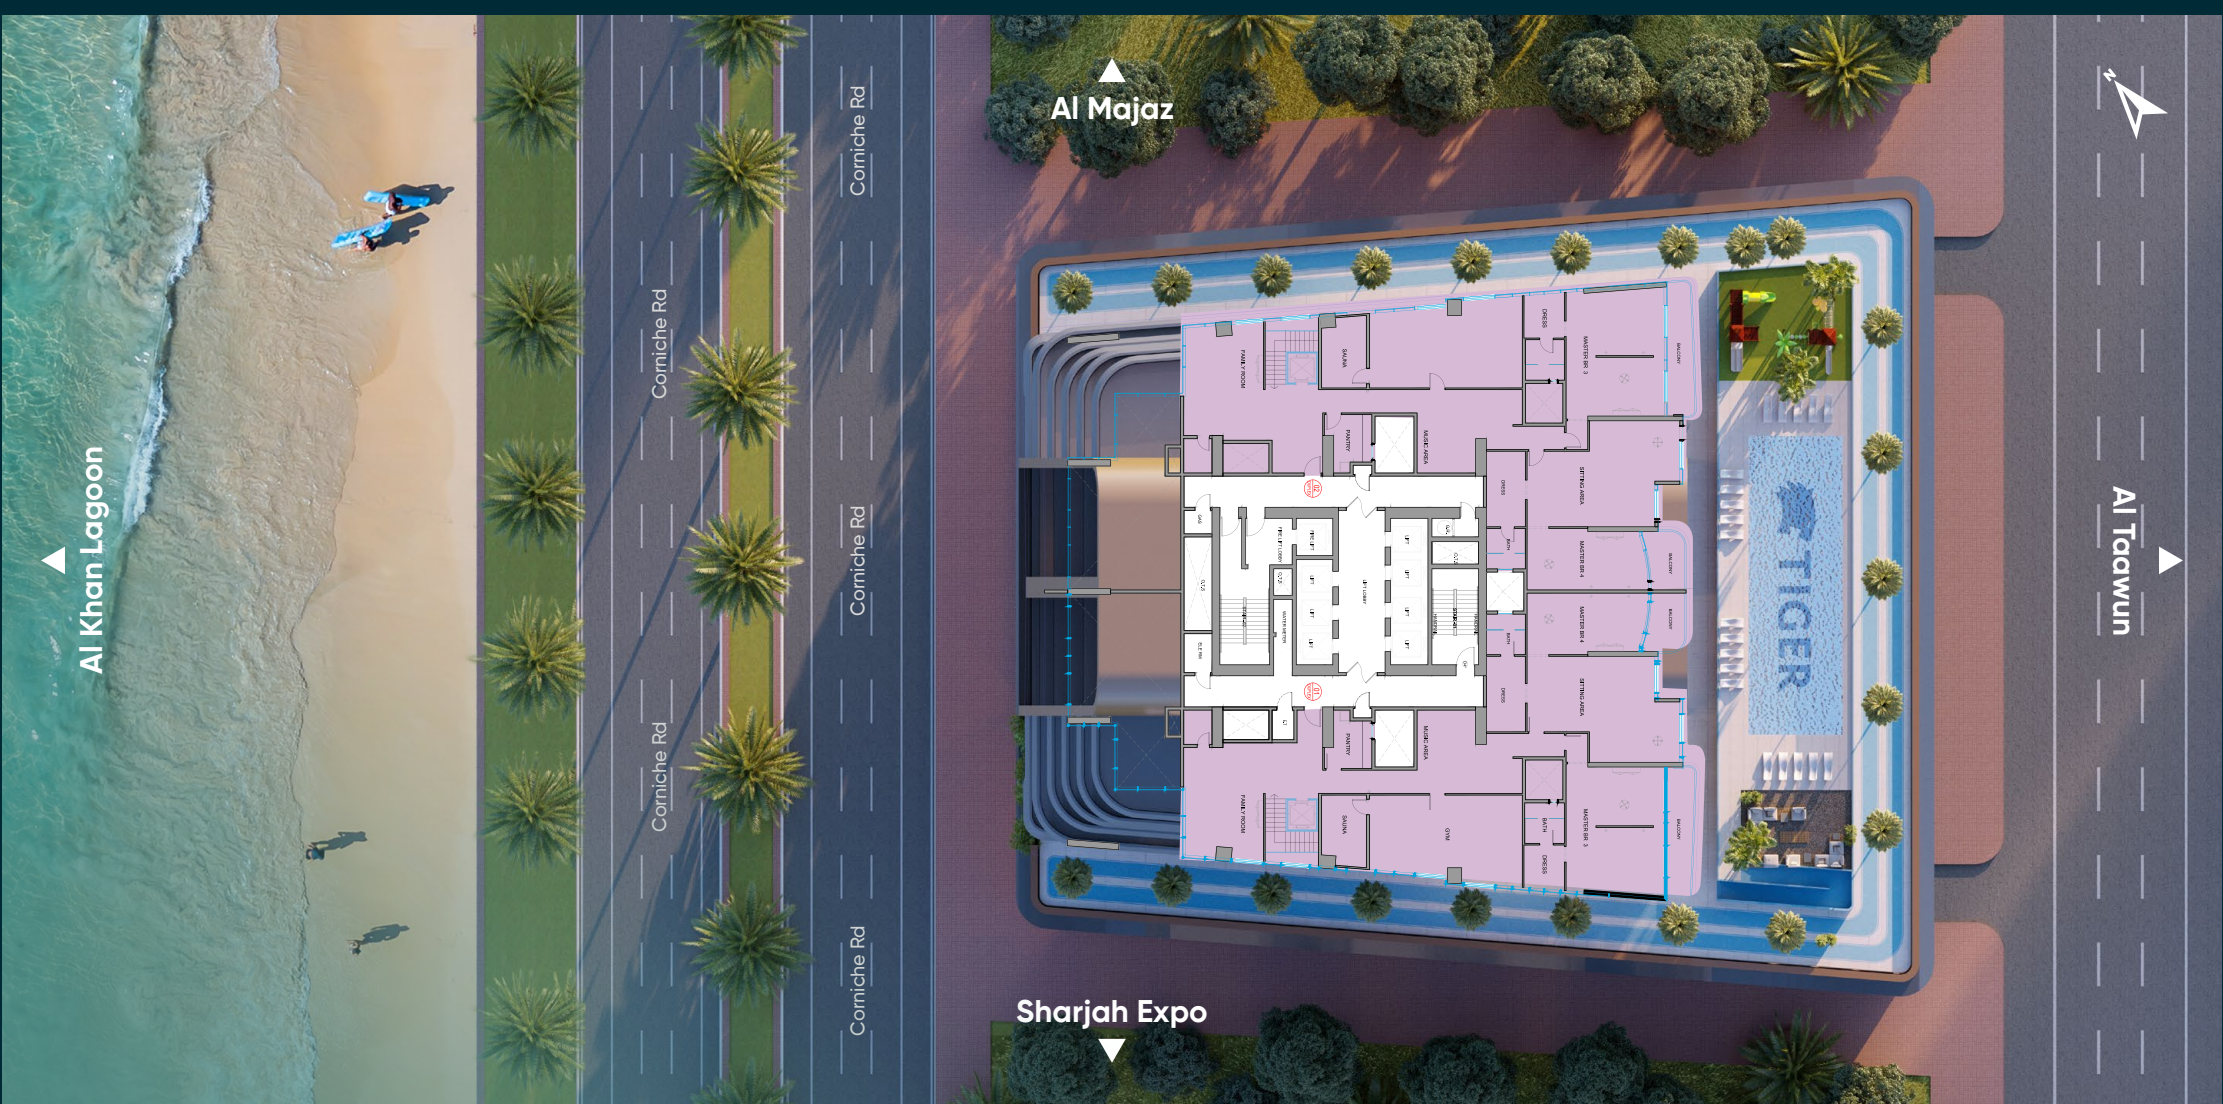

▲ Al Khan Lagoon

Corniche Rd

Corniche Rd

Corniche Rd

Corniche Rd

Corniche Rd

▲ Al Majaz

▼ Sharjah Expo

▼ Al Taawun

FLOOR:
48TH DUPLEX (UPPER FLOOR)

- 1 BR
- 4 BR
- 2 BR
- 4 BR DUPLEX - LOWER FLOOR
- 4 BR DUPLEX - UPPER FLOOR
- 3 BR