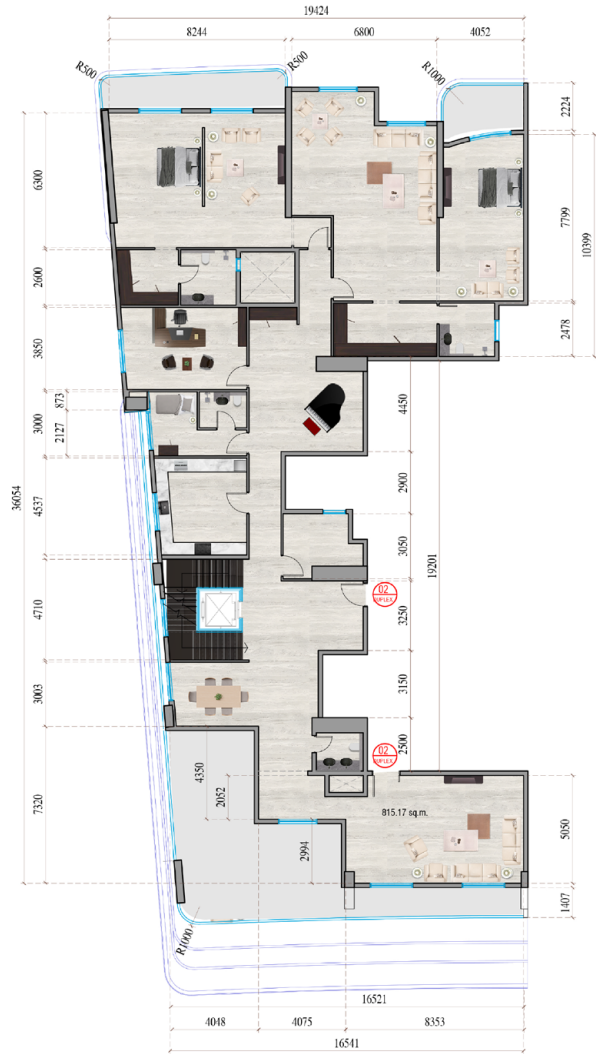

FLOOR PLANS

▲ Al Khan Lagoon

▲ Al Majaz

▲ Al Taawun

▼ Sharjah Expo

FLOOR:

2ND-9TH, 12TH-16TH & 18TH

- 1 BR
- 2 BR
- 3 BR
- 4 BR
- 4 BR DUPLEX - LOWER FLOOR
- 4 BR DUPLEX - UPPER FLOOR

DUPLEX APARTMENT 2	
APARTMENT TYPE	DUPLEX - 4 BEDROOM
FLOOR NO. :	4th - 5th FLOORs

1
49th FLOOR PLAN
 DUPLEX 2 - LOWER FLOOR

2
50th FLOOR PLAN
 DUPLEX 2 - UPPER FLOOR

www.tigergroup.ae | 800 300 300