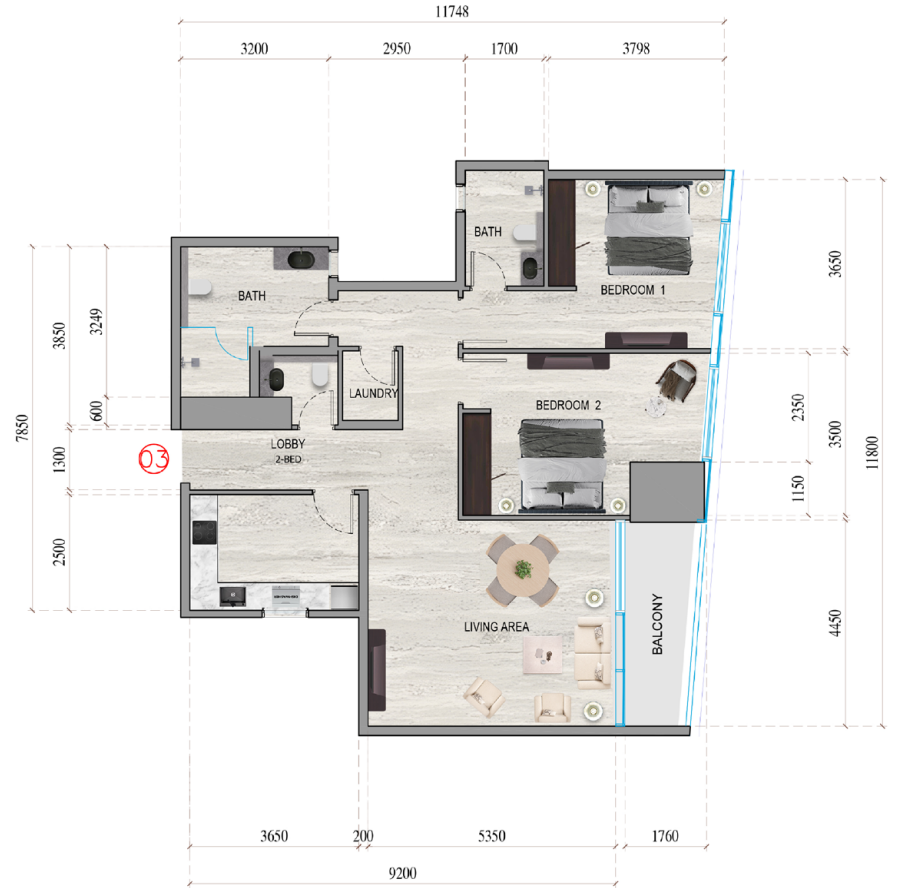

APARTMENT 3
APARTMENT TYPE : 2 BEDROOM
FLOOR NO. : 10th-11th, 19th-33rd, 35th-39th, & 40th-42nd FLOORS