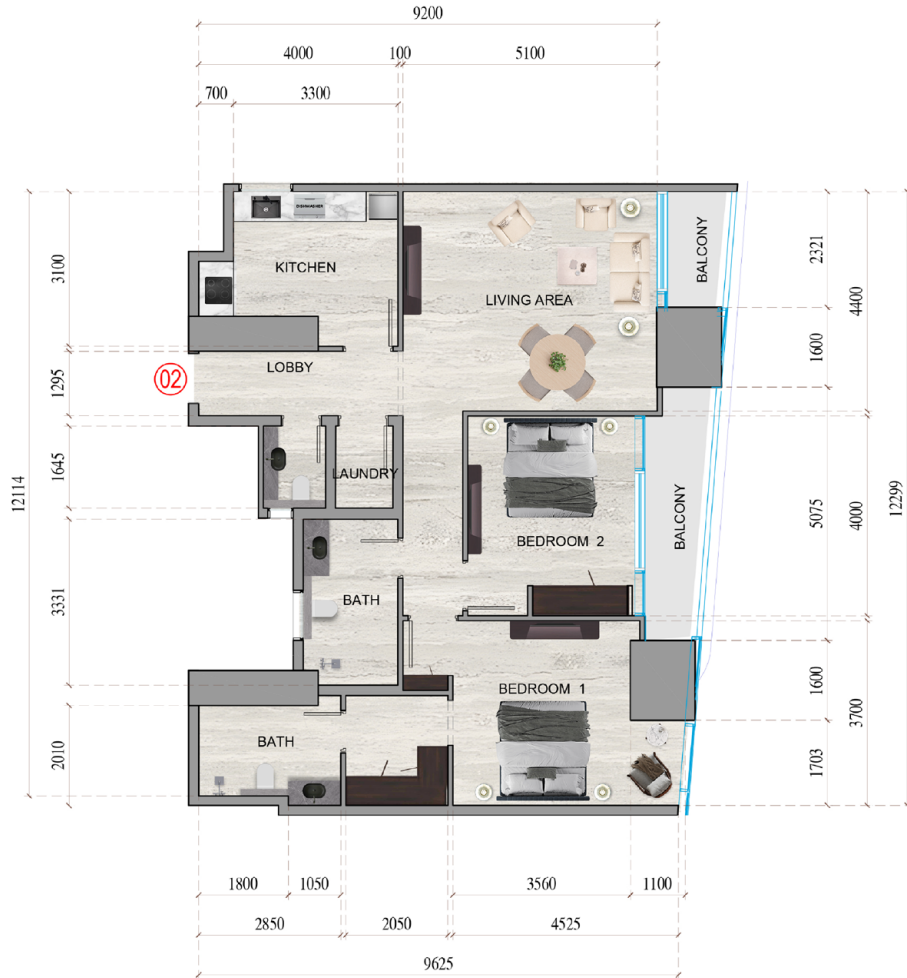

APARTMENT 2
APARTMENT TYPE : 2 BEDROOM
FLOOR NO. : 10th-11th, 19th-22nd, 30th-33rd, 35th-42nd FLOORS