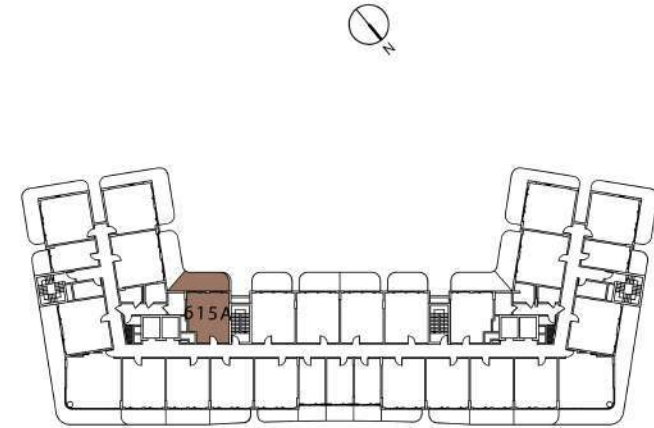

UNIT 615A 1 BEDROOM TYPE 1

Apartment Area:	41.93	Sq. M
	451.33	Sq. Ft
Balcony Area:	21.04	Sq. M
	226.47	Sq. Ft
Total Area:	62.97	Sq. M
	677.80	Sq. Ft