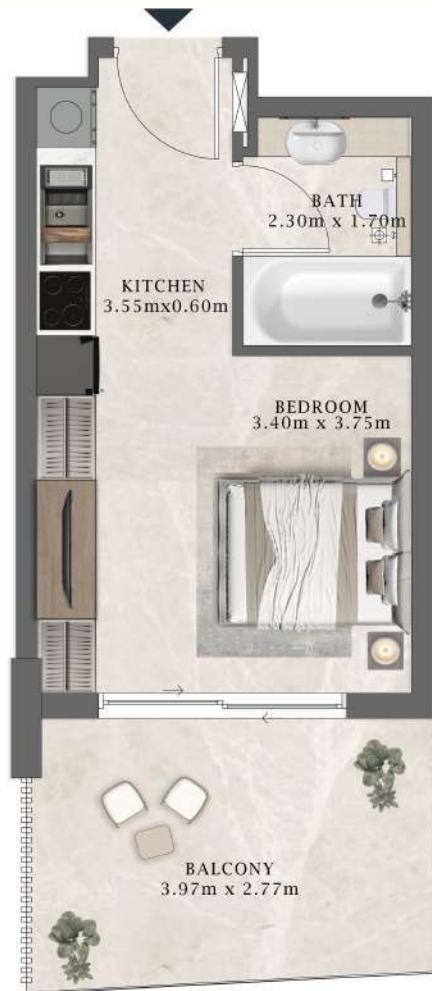

**UNIT 809A
STUDIO TYPE 1**

Apartment Area:	24.28	Sq. M
	261.35	Sq. Ft
Balcony Area:	11.51	Sq. M
	123.89	Sq. Ft
Total Area:	35.79	Sq. M
	385.24	Sq. Ft