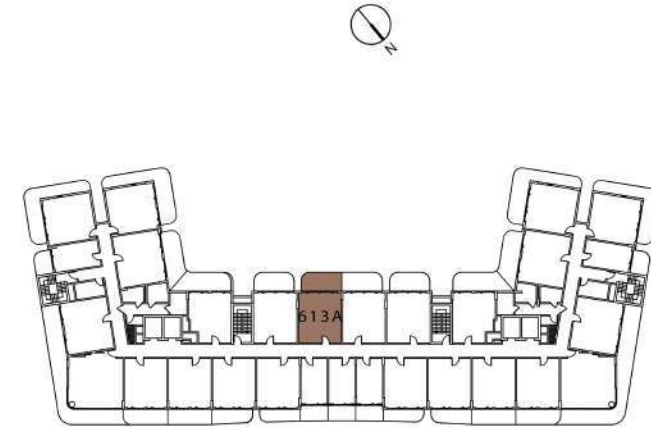

UNIT 613A 1 BED ROOM TYPE 1

Apartment Area:	42.85	Sq. M
	461.23	Sq. Ft
Balcony Area:	16.15	Sq. M
	173.84	Sq. Ft
Total Area:	59.00	Sq. M
	635.07	Sq. Ft