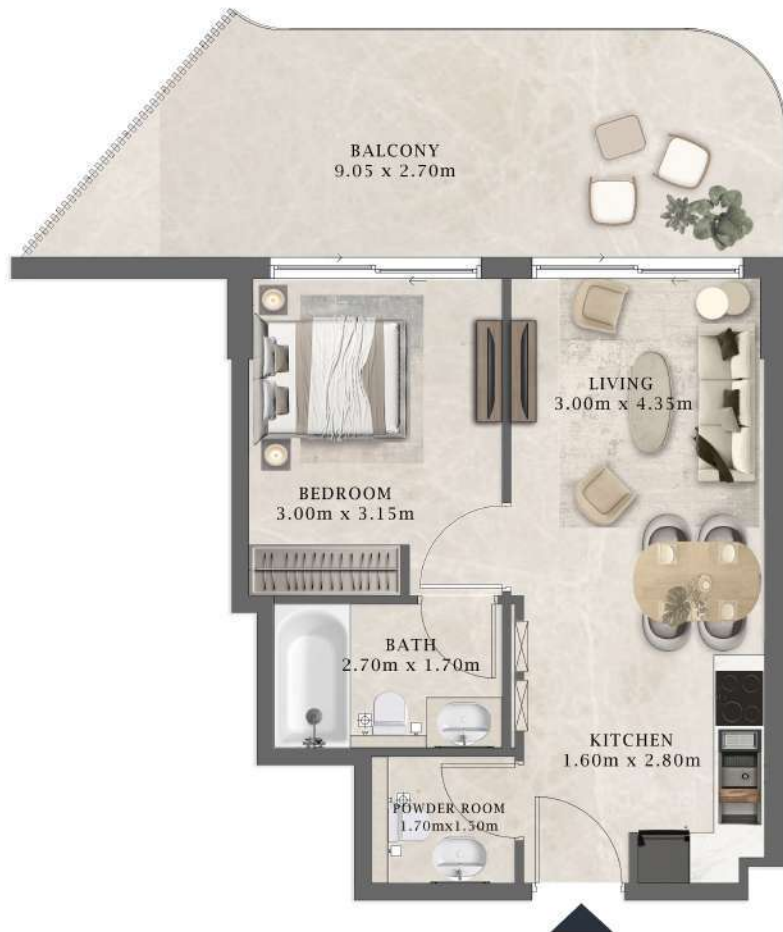

UNIT 714A
1BEDROOM TYPE 1

Apartment Area:	41.93	Sq. M
	451.33	Sq. Ft
Balcony Area:	21.89	Sq. M
	235.62	Sq. Ft
Total Area:	63.82	Sq. M
	686.95	Sq. Ft