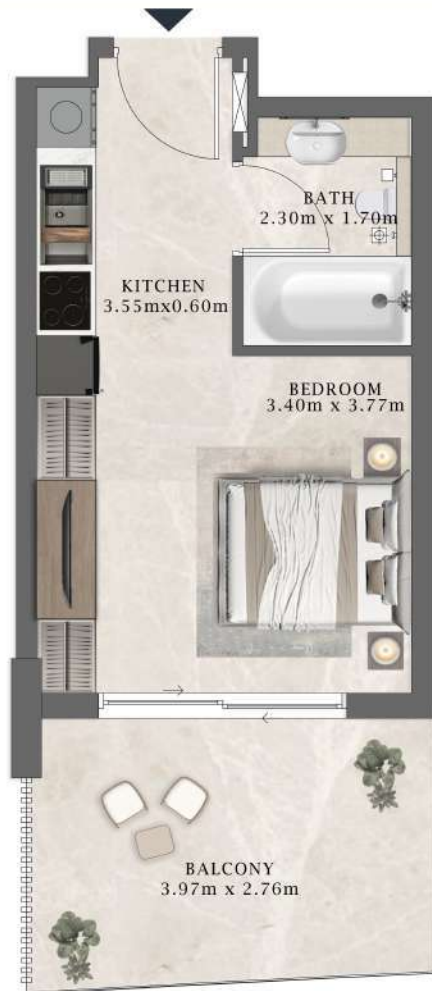

**UNIT 309A
STUDIO TYPE 1**

Apartment Area:	25.03	Sq. M
	269.42	Sq. Ft
Balcony Area:	11.54	Sq. M
	124.22	Sq. Ft
Total Area:	36.57	Sq. M
	393.64	Sq. Ft