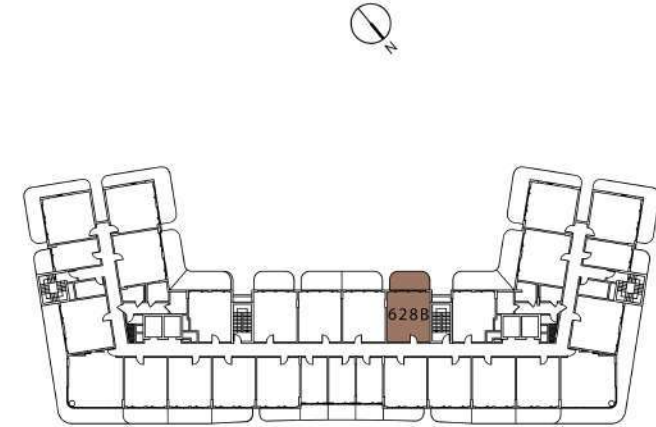

UNIT 628B 1 BED ROOM TYPE 1

Apartment Area:	42.91	Sq. M
	461.88	Sq. Ft
Balcony Area:	15.70	Sq. M
	168.99	Sq. Ft
Total Area:	58.61	Sq. M
	630.87	Sq. Ft