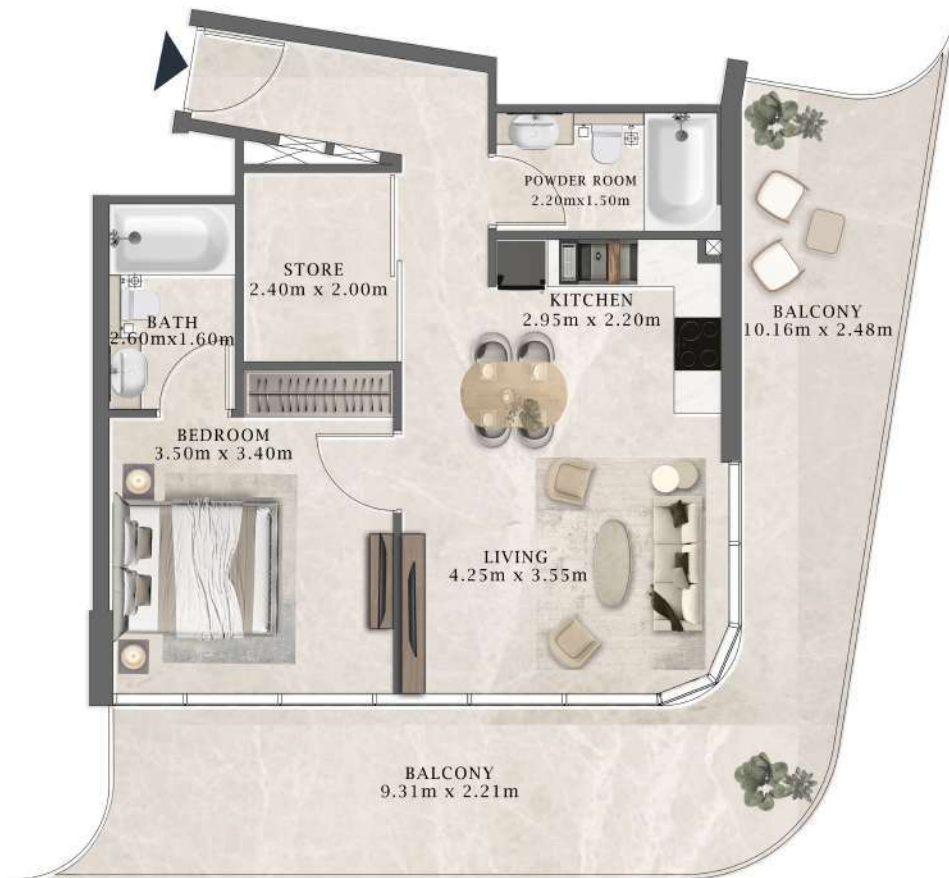

UNIT 111B
1 BEDROOM TYPE 2

Apartment Area:	49.08	Sq. M
	528.29	Sq. Ft
Balcony Area:	22.37	Sq. M
	240.79	Sq. Ft
Total Area:	71.45	Sq. M
	769.08	Sq. Ft

UNIT 112B
1 BEDROOM TYPE 3

Apartment Area:	47.14	Sq. M
	507.41	Sq. Ft
<hr/>		
Balcony Area:	34.26	Sq. M
	368.77	Sq. Ft
<hr/>		
Total Area:	81.40	Sq. M
	876.18	Sq. Ft

UNIT 113B
1 BEDROOM TYPE 3

Apartment Area:	47.18	Sq. M
	507.84	Sq. Ft
Balcony Area:	32.73	Sq. M
	352.30	Sq. Ft
Total Area:	79.91	Sq. M
	860.14	Sq. Ft

UNIT 114B
STUDIO TYPE 1

Apartment Area:	24.87	Sq. M
	267.70	Sq. Ft
Balcony Area:	9.92	Sq. M
	106.78	Sq. Ft
Total Area:	34.79	Sq. M
	374.48	Sq. Ft

**UNIT 115B
STUDIO TYPE 1**

Apartment Area:	23.93	Sq. M
	257.58	Sq. Ft
Balcony Area:	9.75	Sq. M
	104.95	Sq. Ft
Total Area:	33.68	Sq. M
	362.53	Sq. Ft

**UNIT 116B
STUDIO TYPE 1**

Apartment Area:	24.56	Sq. M
	264.36	Sq. Ft
Balcony Area:	8.47	Sq. M
	91.17	Sq. Ft
Total Area:	33.03	Sq. M
	355.53	Sq. Ft