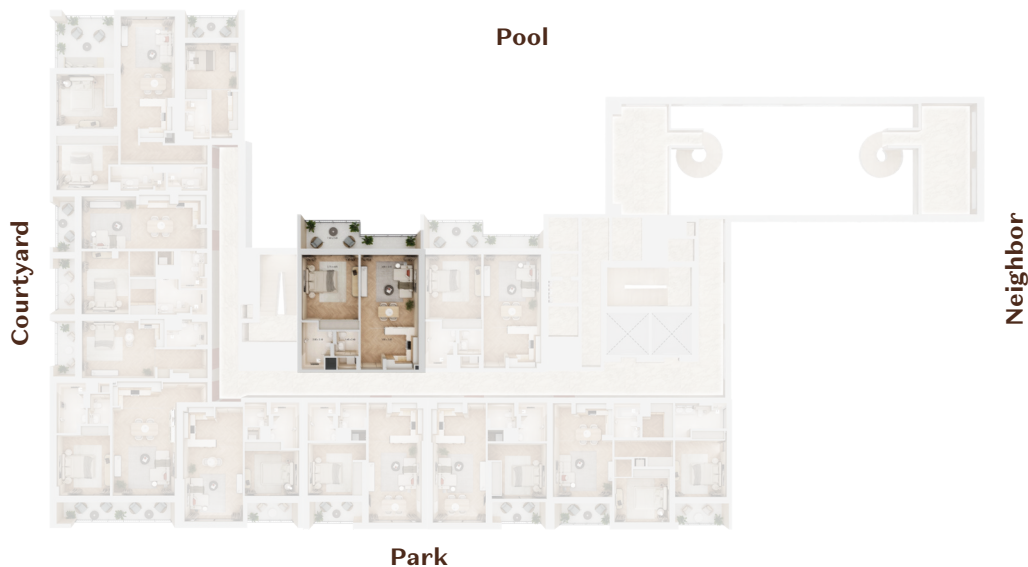

BUILDING-3
UNIT # 205

1 BEDROOM

VIEW: COURTYARD AND PARK

UNIT NUMBER	205
FLOOR NUMBER	2
APARTMENT TYPE	1 BEDROOM
TOTAL AREA	902 SQ.F

BUILDING-3
UNIT # 206
1 BEDROOM
VIEW: PARK

UNIT NUMBER	206
FLOOR NUMBER	2
APARTMENT TYPE	1 BEDROOM
TOTAL AREA	707 SQ.F

BUILDING-3
UNIT # 207
1 BEDROOM
VIEW: PARK

UNIT NUMBER	207
FLOOR NUMBER	1
APARTMENT TYPE	1 BEDROOM
TOTAL AREA	717 SQ.F

BUILDING-3
UNIT # 208
 1 BEDROOM
 VIEW: POOL

UNIT NUMBER	208
FLOOR NUMBER	2
APARTMENT TYPE	1 BEDROOM
TOTAL AREA	807 SQ.F