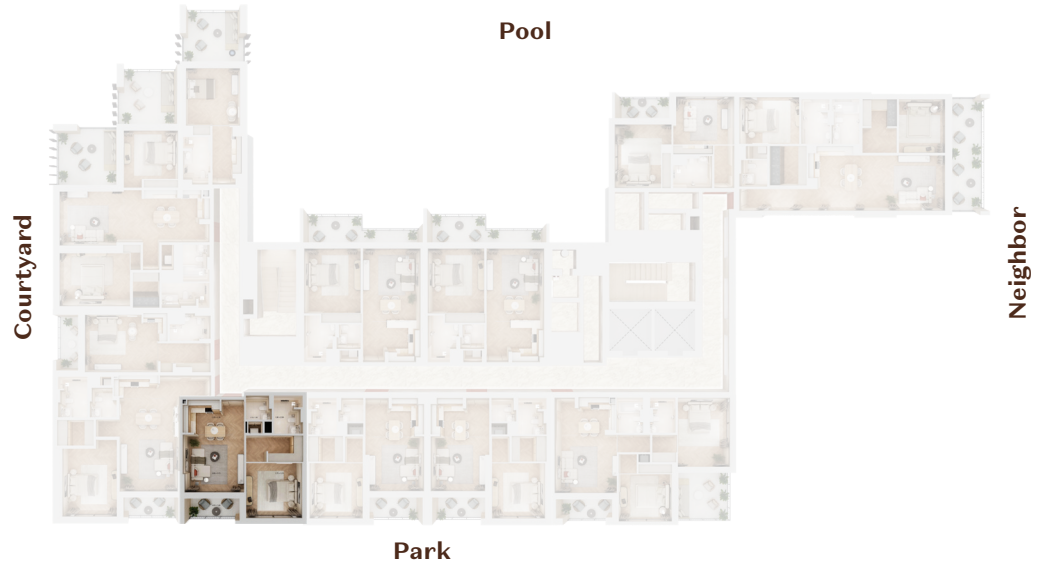

BUILDING-3
UNIT # 405
1 BEDROOM
VIEW: PARK