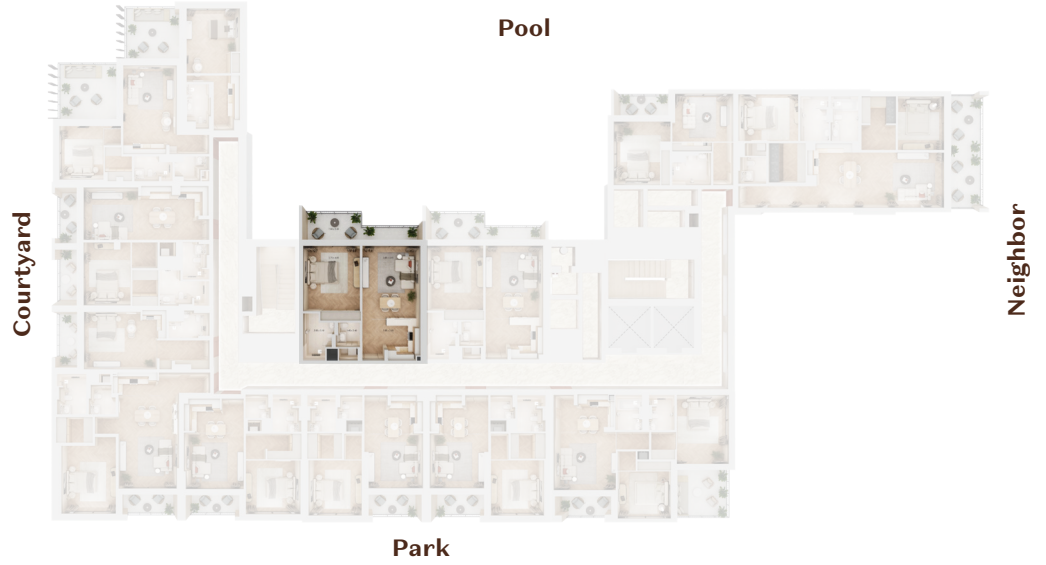

BUILDING-3
UNIT # 306
1 BEDROOM
VIEW: PARK

UNIT NUMBER	306
FLOOR NUMBER	3
APARTMENT TYPE	1 BEDROOM
TOTAL AREA	707 SQ.F

BUILDING-3
UNIT # 307
1 BEDROOM
VIEW: PARK

UNIT NUMBER	307
FLOOR NUMBER	3
APARTMENT TYPE	1 BEDROOM
TOTAL AREA	720 SQ.F

BUILDING-3
UNIT # 308
1 BEDROOM
VIEW: POOL

UNIT NUMBER	308
FLOOR NUMBER	3
APARTMENT TYPE	1 BEDROOM
TOTAL AREA	807 SQ.F

BUILDING-3
UNIT # 309
1 BEDROOM
VIEW: PARK

UNIT NUMBER	309
FLOOR NUMBER	3
APARTMENT TYPE	1 BEDROOM
TOTAL AREA	720 SQ.F