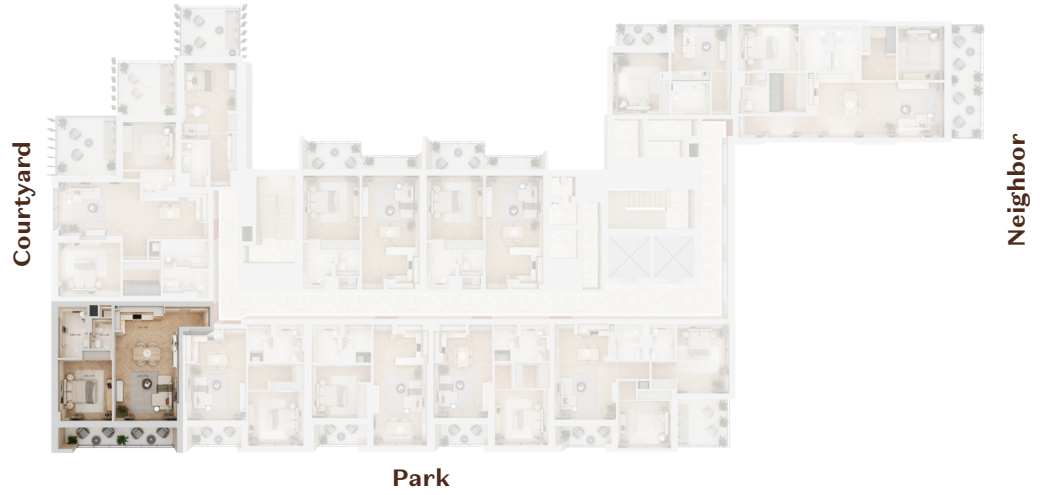

Pool

Park

UNIT NUMBER	502
FLOOR NUMBER	5
APARTMENT TYPE	2 BEDROOM
TOTAL AREA	1409 SQ.F

BUILDING-3
UNIT # 503
1 BEDROOM
VIEW: PARK

Pool

UNIT NUMBER	503
FLOOR NUMBER	5
APARTMENT TYPE	1 BEDROOM
TOTAL AREA	905 SQ.F