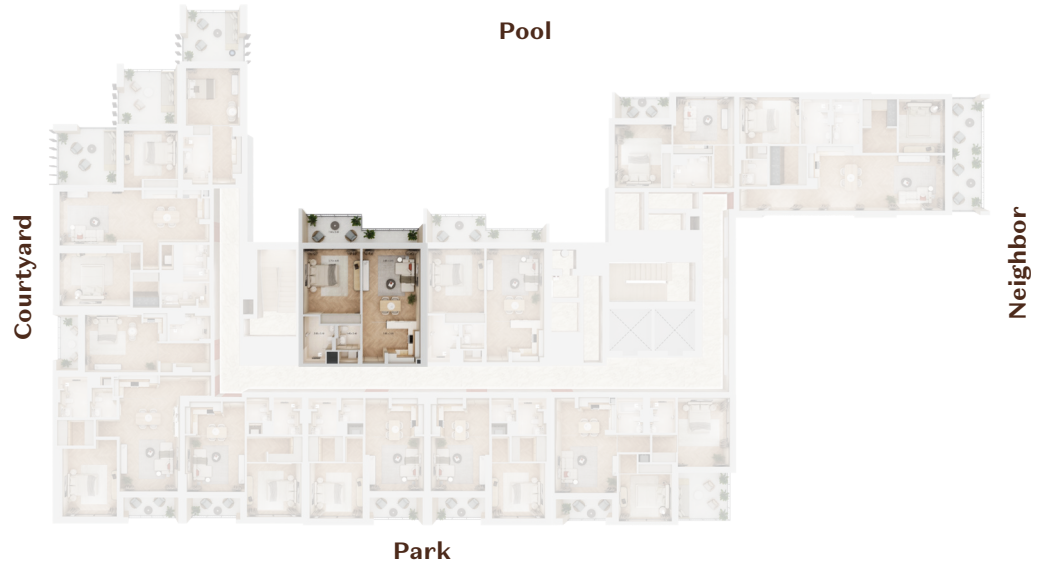

BUILDING-3
UNIT # 407
1 BEDROOM
VIEW: POOL