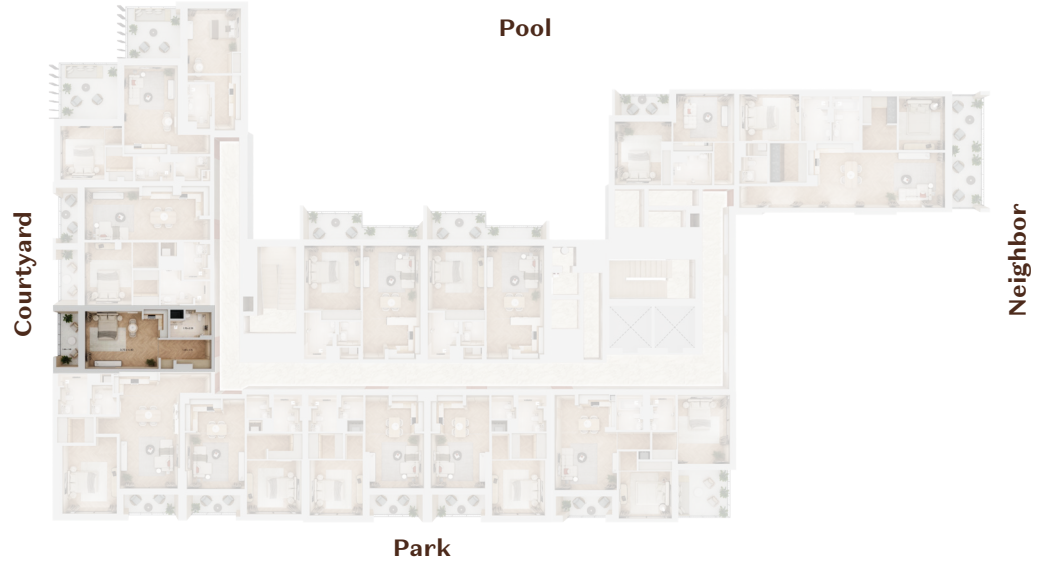

BUILDING-3
UNIT # 304
STUDIO
VIEW: COURTYARD

UNIT NUMBER	304
FLOOR NUMBER	3
APARTMENT TYPE	STUDIO
TOTAL AREA	449 SQ.F