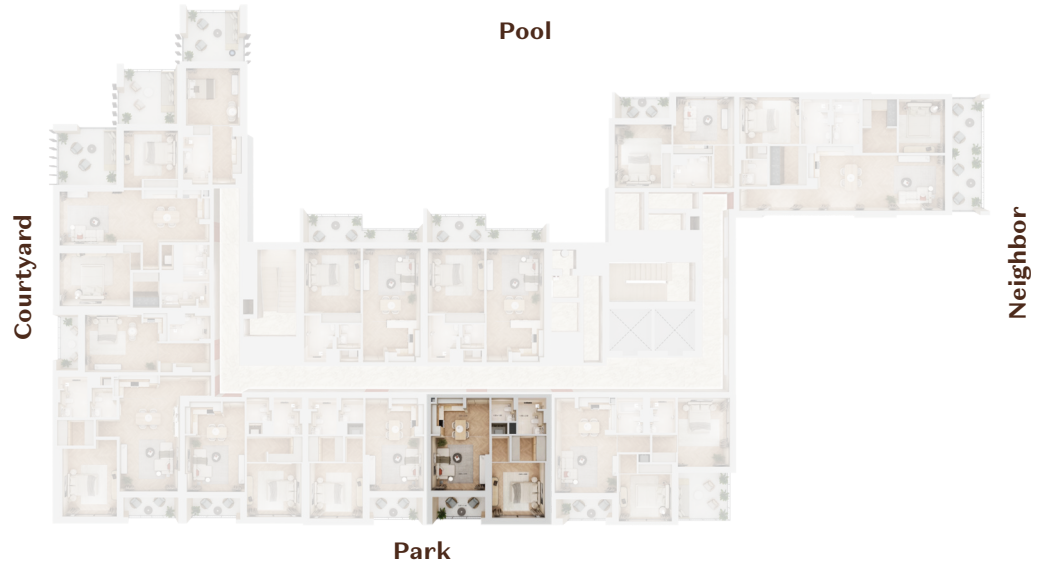

BUILDING-3
UNIT # 408
1 BEDROOM
VIEW: PARK