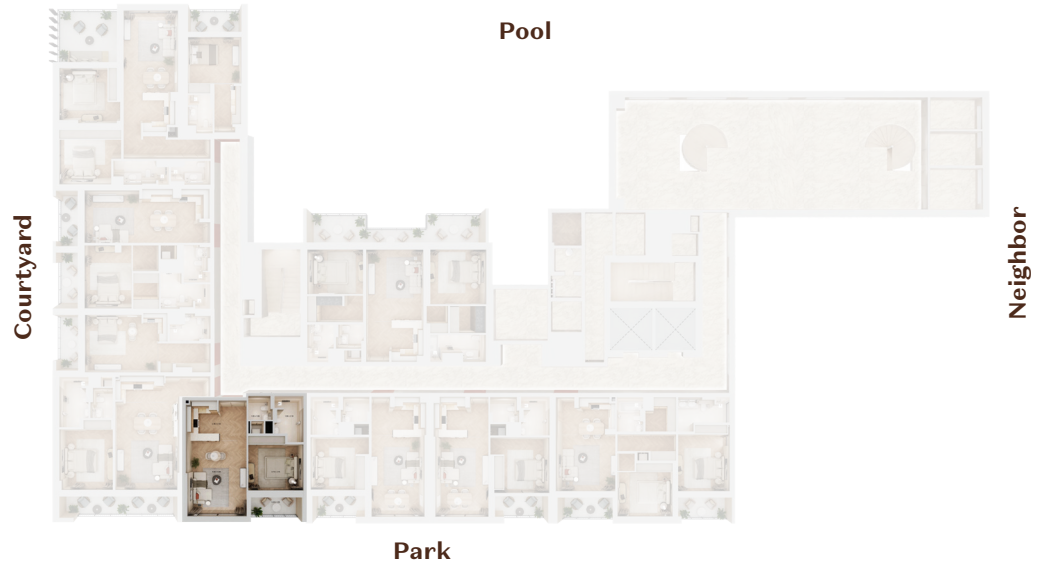

BUILDING-3
UNIT # 103
1 BEDROOM
VIEW: COURTYARD

UNIT NUMBER	103
FLOOR NUMBER	1
APARTMENT TYPE	1 BEDROOM
TOTAL AREA	896 SQ.F

BUILDING-3
UNIT # 104
STUDIO
VIEW: COURTYARD

UNIT NUMBER	104
FLOOR NUMBER	1
APARTMENT TYPE	STUDIO
TOTAL AREA	447 SQ.F

BUILDING-3
UNIT # 105

1 BEDROOM

VIEW: COURTYARD AND PARK

UNIT NUMBER	105
FLOOR NUMBER	1
APARTMENT TYPE	1 BEDROOM
TOTAL AREA	902 SQ.F

BUILDING-3
UNIT # 106
1 BEDROOM
VIEW: PARK

UNIT NUMBER	106
FLOOR NUMBER	1
APARTMENT TYPE	1 BEDROOM
TOTAL AREA	707 SQ.F

BUILDING-3
UNIT # 107
1 BEDROOM
VIEW: PARK

UNIT NUMBER	107
FLOOR NUMBER	1
APARTMENT TYPE	1 BEDROOM
TOTAL AREA	717 SQ.F

BUILDING-3
UNIT # 108

2 BEDROOM
VIEW: POOL

UNIT NUMBER	108
FLOOR NUMBER	1
APARTMENT TYPE	2 BEDROOM
TOTAL AREA	1234 SQ.F

BUILDING-3
UNIT # 109
1 BEDROOM
VIEW: PARK

UNIT NUMBER	108
FLOOR NUMBER	1
APARTMENT TYPE	1 BEDROOM
TOTAL AREA	717 SQ.F

BUILDING-3
UNIT # 110
2 BEDROOM
VIEW: PARK

UNIT NUMBER	110
FLOOR NUMBER	1
APARTMENT TYPE	2 BEDROOM
TOTAL AREA	1063 SQ.F