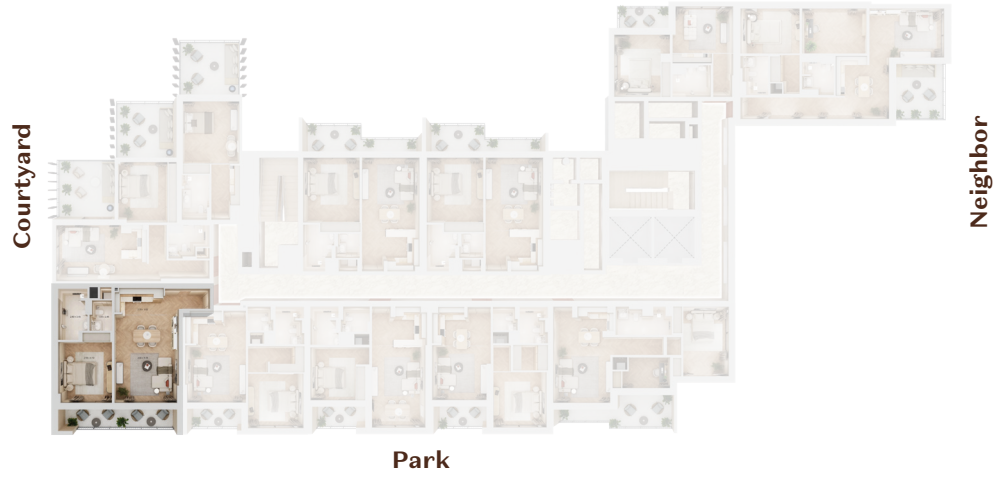

Pool

UNIT NUMBER	602
FLOOR NUMBER	6
APARTMENT TYPE	1 BEDROOM
TOTAL AREA	979 SQ.F

BUILDING-3
UNIT # 603
1 BEDROOM
VIEW: PARK

Pool

UNIT NUMBER	603
FLOOR NUMBER	6
APARTMENT TYPE	1 BEDROOM
TOTAL AREA	904 SQ.F