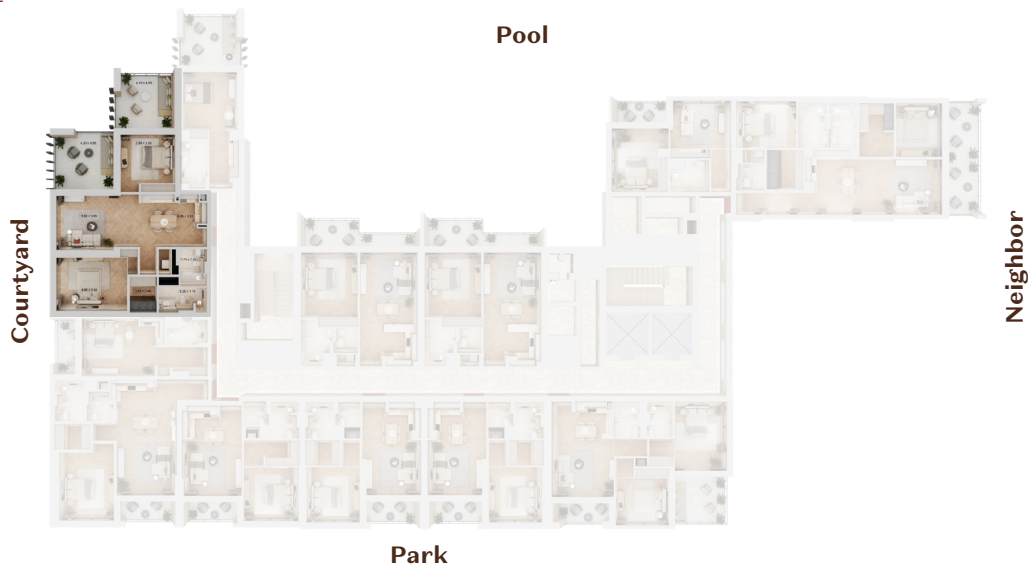

BUILDING-3
UNIT # 401

STUDIO

VIEW: COURTYARD AND POOL

UNIT NUMBER	401
FLOOR NUMBER	4
APARTMENT TYPE	STUDIO
TOTAL AREA	525 SQ.F

BUILDING-3
UNIT # 402

2 BEDROOM

VIEW: COURTYARD AND POOL

UNIT NUMBER	402
FLOOR NUMBER	4
APARTMENT TYPE	2 BEDROOM
TOTAL AREA	1415 SQ.F