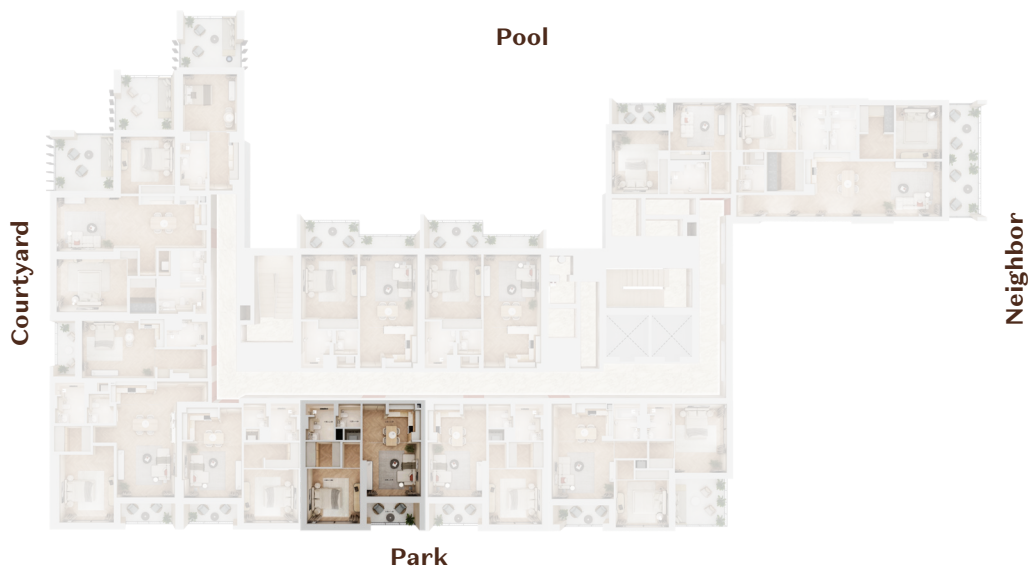

BUILDING-3
UNIT # 406
1 BEDROOM
VIEW: PARK