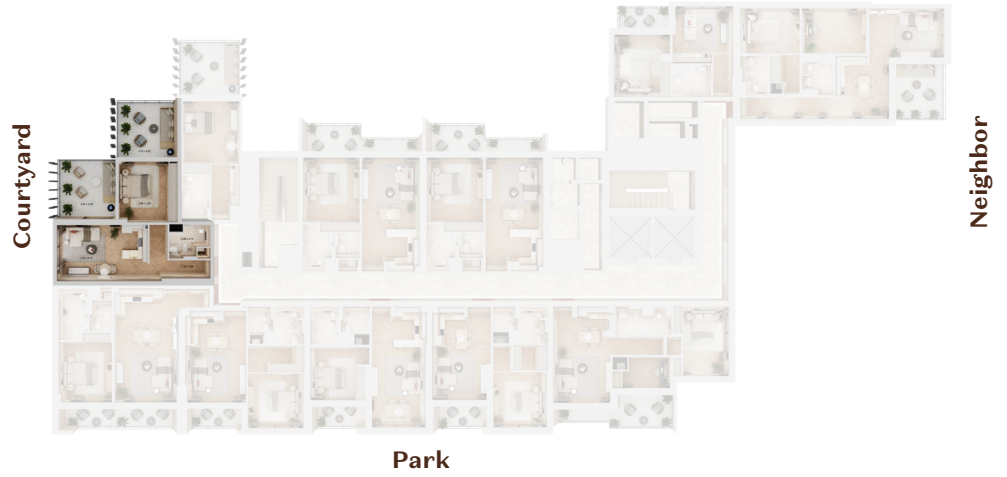

BUILDING-3
UNIT # 602

1 BEDROOM

VIEW: VIEW: COURTYARD AND POOL

Pool