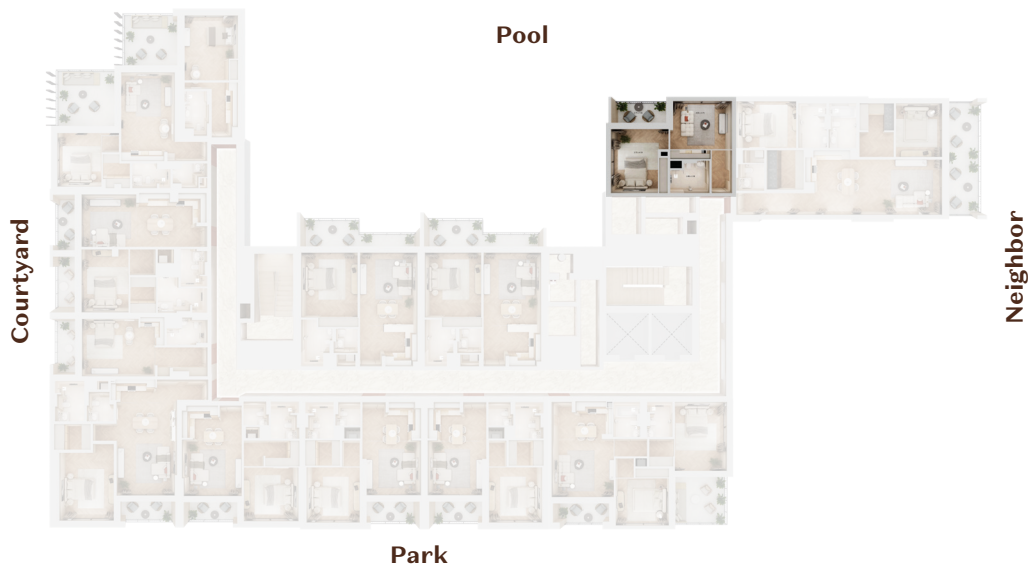

BUILDING-3
UNIT # 312

2 BEDROOM

VIEW: NEIGHBOR AND POOL

UNIT NUMBER	312
FLOOR NUMBER	3
APARTMENT TYPE	2 BEDROOM
TOTAL AREA	1357 SQ.F

BUILDING-3
UNIT # 313

1 BEDROOM
VIEW: POOL

UNIT NUMBER	313
FLOOR NUMBER	3
APARTMENT TYPE	1 BEDROOM
TOTAL AREA	538 SQ.F