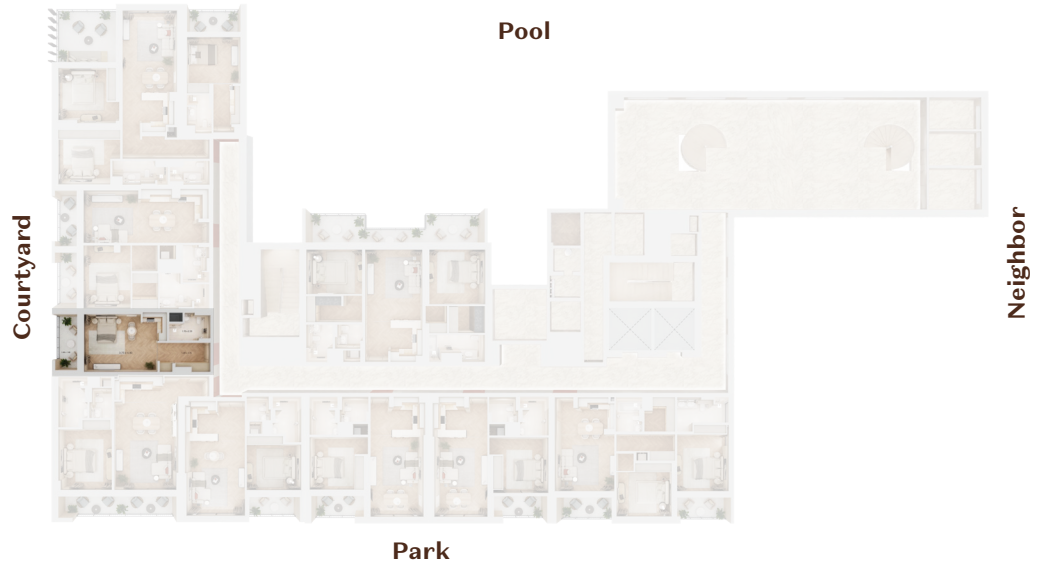

BUILDING-3
UNIT # 101
STUDIO
VIEW: POOL

UNIT NUMBER	101
FLOOR NUMBER	1
APARTMENT TYPE	STUDIO
TOTAL AREA	386 SQ.F

BUILDING-3
UNIT # 102

2 BEDROOM

VIEW: COURTYARD AND POOL

UNIT NUMBER	102
FLOOR NUMBER	1
APARTMENT TYPE	2 BEDROOM
TOTAL AREA	1128 SQ.F

BUILDING-3
UNIT # 103
1 BEDROOM
VIEW: COURTYARD

UNIT NUMBER	103
FLOOR NUMBER	1
APARTMENT TYPE	1 BEDROOM
TOTAL AREA	896 SQ.F

BUILDING-3
UNIT # 104
STUDIO
VIEW: COURTYARD

UNIT NUMBER	104
FLOOR NUMBER	1
APARTMENT TYPE	STUDIO
TOTAL AREA	447 SQ.F

BUILDING-3
UNIT # 105

1 BEDROOM

VIEW: COURTYARD AND PARK

UNIT NUMBER	105
FLOOR NUMBER	1
APARTMENT TYPE	1 BEDROOM
TOTAL AREA	902 SQ.F

BUILDING-3
UNIT # 106
1 BEDROOM
VIEW: PARK

UNIT NUMBER	106
FLOOR NUMBER	1
APARTMENT TYPE	1 BEDROOM
TOTAL AREA	707 SQ.F