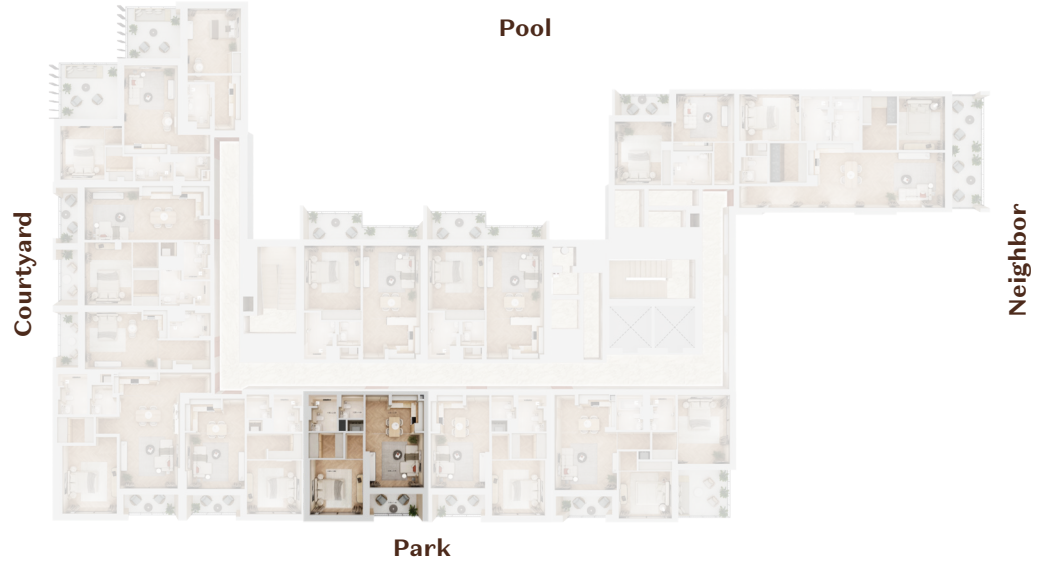

BUILDING-3
UNIT # 304
STUDIO
VIEW: COURTYARD

UNIT NUMBER	304
FLOOR NUMBER	3
APARTMENT TYPE	STUDIO
TOTAL AREA	449 SQ.F

BUILDING-3
UNIT # 305
1 BEDROOM
VIEW: PARK

UNIT NUMBER	305
FLOOR NUMBER	3
APARTMENT TYPE	1 BEDROOM
TOTAL AREA	899 SQ.F

BUILDING-3
UNIT # 306
1 BEDROOM
VIEW: PARK

UNIT NUMBER	306
FLOOR NUMBER	3
APARTMENT TYPE	1 BEDROOM
TOTAL AREA	707 SQ.F

BUILDING-3
UNIT # 307
1 BEDROOM
VIEW: PARK

UNIT NUMBER	307
FLOOR NUMBER	3
APARTMENT TYPE	1 BEDROOM
TOTAL AREA	720 SQ.F