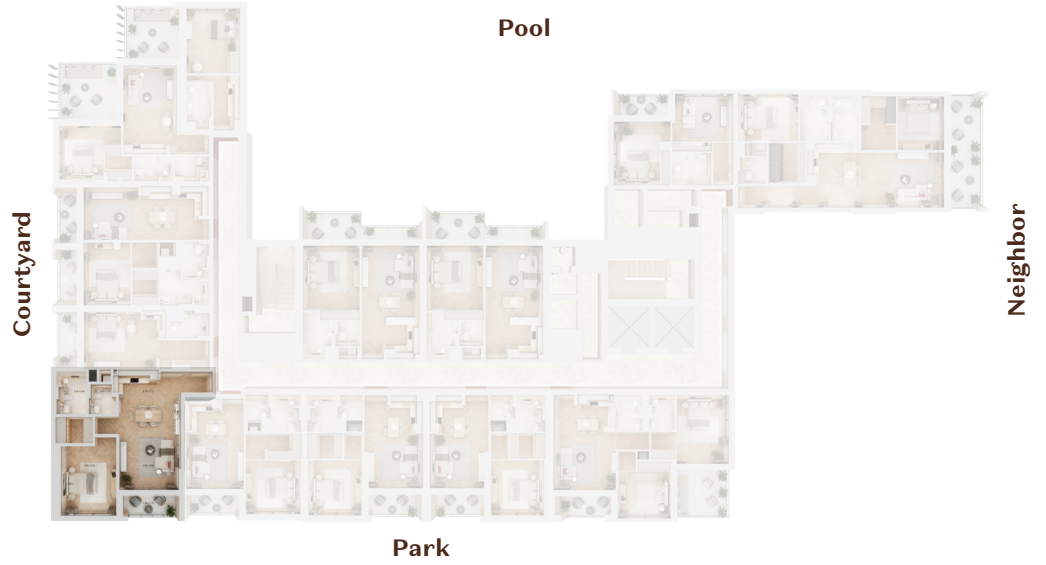

BUILDING-3
UNIT # 305
1 BEDROOM
VIEW: PARK