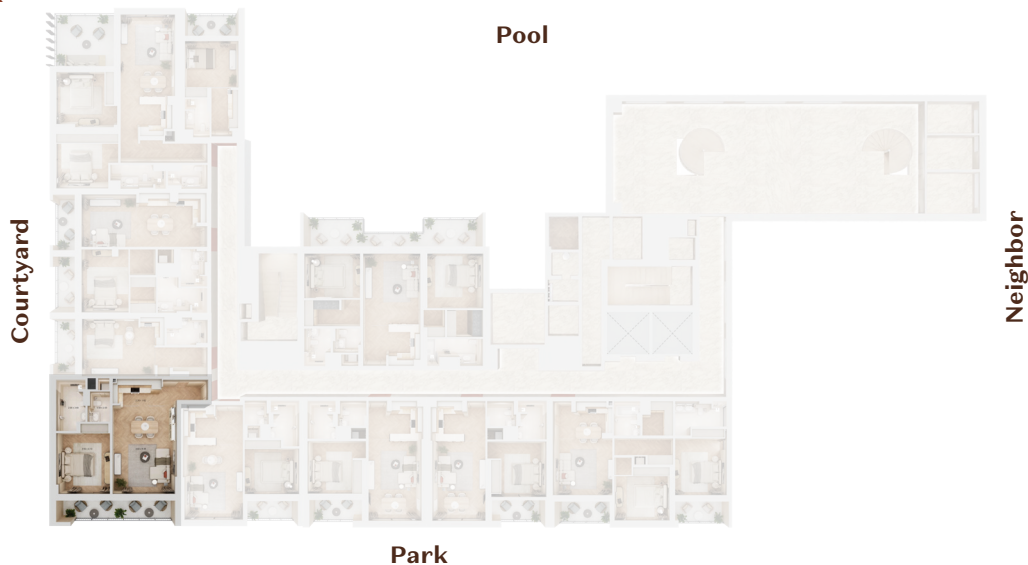

BUILDING-3
UNIT # 101
STUDIO
VIEW: POOL

UNIT NUMBER	101
FLOOR NUMBER	1
APARTMENT TYPE	STUDIO
TOTAL AREA	386 SQ.F

BUILDING-3
UNIT # 102

2 BEDROOM

VIEW: COURTYARD AND POOL

UNIT NUMBER	102
FLOOR NUMBER	1
APARTMENT TYPE	2 BEDROOM
TOTAL AREA	1128 SQ.F

BUILDING-3
UNIT # 103
1 BEDROOM
VIEW: COURTYARD

UNIT NUMBER	103
FLOOR NUMBER	1
APARTMENT TYPE	1 BEDROOM
TOTAL AREA	896 SQ.F

BUILDING-3
UNIT # 104
STUDIO
VIEW: COURTYARD

UNIT NUMBER	104
FLOOR NUMBER	1
APARTMENT TYPE	STUDIO
TOTAL AREA	447 SQ.F

BUILDING-3
UNIT # 105

1 BEDROOM

VIEW: COURTYARD AND PARK

UNIT NUMBER	105
FLOOR NUMBER	1
APARTMENT TYPE	1 BEDROOM
TOTAL AREA	902 SQ.F

BUILDING-3
UNIT # 106
1 BEDROOM
VIEW: PARK

UNIT NUMBER	106
FLOOR NUMBER	1
APARTMENT TYPE	1 BEDROOM
TOTAL AREA	707 SQ.F

BUILDING-3
UNIT # 107
1 BEDROOM
VIEW: PARK

UNIT NUMBER	107
FLOOR NUMBER	1
APARTMENT TYPE	1 BEDROOM
TOTAL AREA	717 SQ.F

BUILDING-3
UNIT # 108

2 BEDROOM
VIEW: POOL

UNIT NUMBER	108
FLOOR NUMBER	1
APARTMENT TYPE	2 BEDROOM
TOTAL AREA	1234 SQ.F