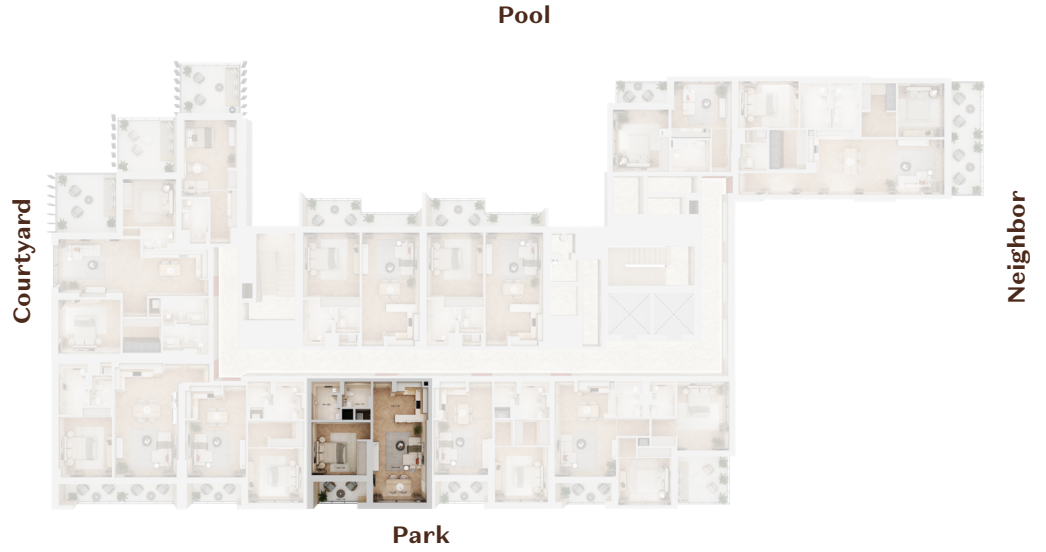

BUILDING-3
UNIT # 505
1 BEDROOM
VIEW: PARK