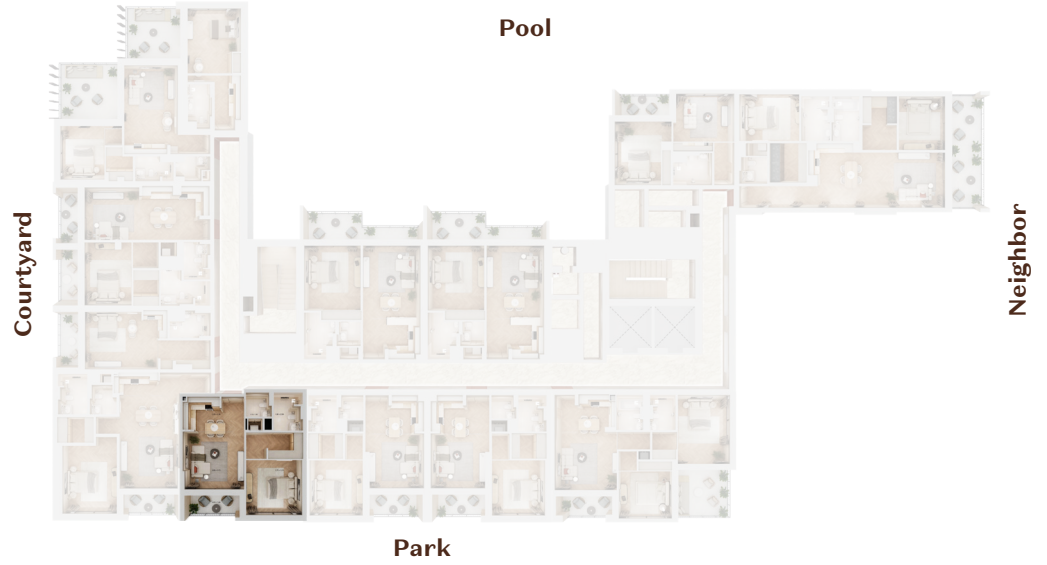

BUILDING-3
UNIT # 302

1 BEDROOM

VIEW: COURTYARD AND POOL

UNIT NUMBER	302
FLOOR NUMBER	3
APARTMENT TYPE	1 BEDROOM
TOTAL AREA	800 SQ.F

BUILDING-3
UNIT # 303
1 BEDROOM
VIEW: COURTYARD

UNIT NUMBER	303
FLOOR NUMBER	3
APARTMENT TYPE	1 BEDROOM
TOTAL AREA	897 SQ.F

BUILDING-3
UNIT # 304
STUDIO
VIEW: COURTYARD

UNIT NUMBER	304
FLOOR NUMBER	3
APARTMENT TYPE	STUDIO
TOTAL AREA	449 SQ.F

BUILDING-3
UNIT # 305
1 BEDROOM
VIEW: PARK

UNIT NUMBER	305
FLOOR NUMBER	3
APARTMENT TYPE	1 BEDROOM
TOTAL AREA	899 SQ.F

BUILDING-3
UNIT # 306
1 BEDROOM
VIEW: PARK

UNIT NUMBER	306
FLOOR NUMBER	3
APARTMENT TYPE	1 BEDROOM
TOTAL AREA	707 SQ.F

BUILDING-3
UNIT # 307
1 BEDROOM
VIEW: PARK

UNIT NUMBER	307
FLOOR NUMBER	3
APARTMENT TYPE	1 BEDROOM
TOTAL AREA	720 SQ.F