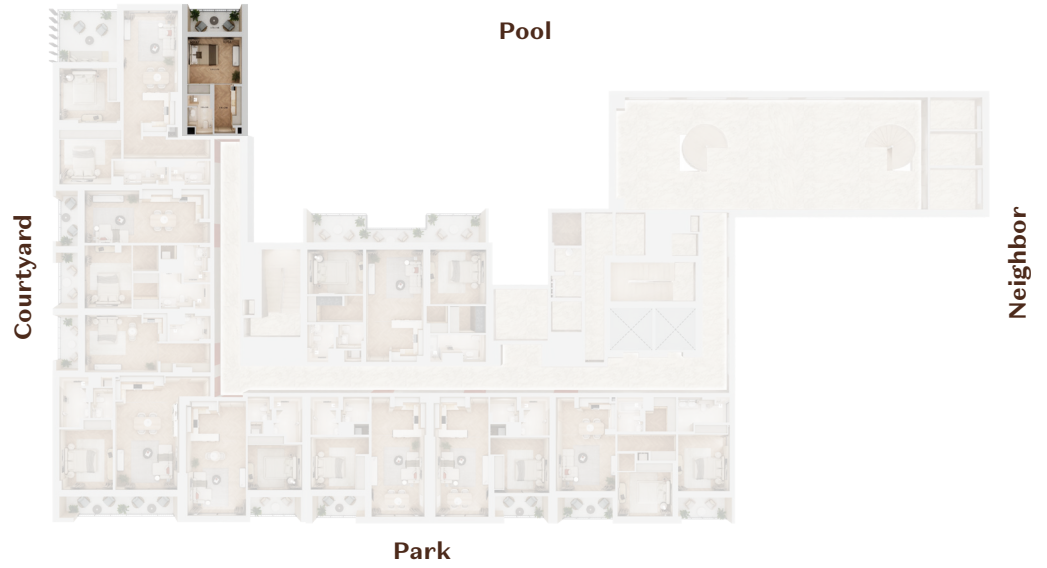

BUILDING-3
UNIT # 101
STUDIO
VIEW: POOL

UNIT NUMBER	101
FLOOR NUMBER	1
APARTMENT TYPE	STUDIO
TOTAL AREA	386 SQ.F

BUILDING-3
UNIT # 102

2 BEDROOM

VIEW: COURTYARD AND POOL

UNIT NUMBER	102
FLOOR NUMBER	1
APARTMENT TYPE	2 BEDROOM
TOTAL AREA	1128 SQ.F

BUILDING-3
UNIT # 103
1 BEDROOM
VIEW: COURTYARD

UNIT NUMBER	103
FLOOR NUMBER	1
APARTMENT TYPE	1 BEDROOM
TOTAL AREA	896 SQ.F

BUILDING-3
UNIT # 104
STUDIO
VIEW: COURTYARD

UNIT NUMBER	104
FLOOR NUMBER	1
APARTMENT TYPE	STUDIO
TOTAL AREA	447 SQ.F

BUILDING-3
UNIT # 105

1 BEDROOM

VIEW: COURTYARD AND PARK

UNIT NUMBER	105
FLOOR NUMBER	1
APARTMENT TYPE	1 BEDROOM
TOTAL AREA	902 SQ.F

BUILDING-3
UNIT # 106
1 BEDROOM
VIEW: PARK

UNIT NUMBER	106
FLOOR NUMBER	1
APARTMENT TYPE	1 BEDROOM
TOTAL AREA	707 SQ.F