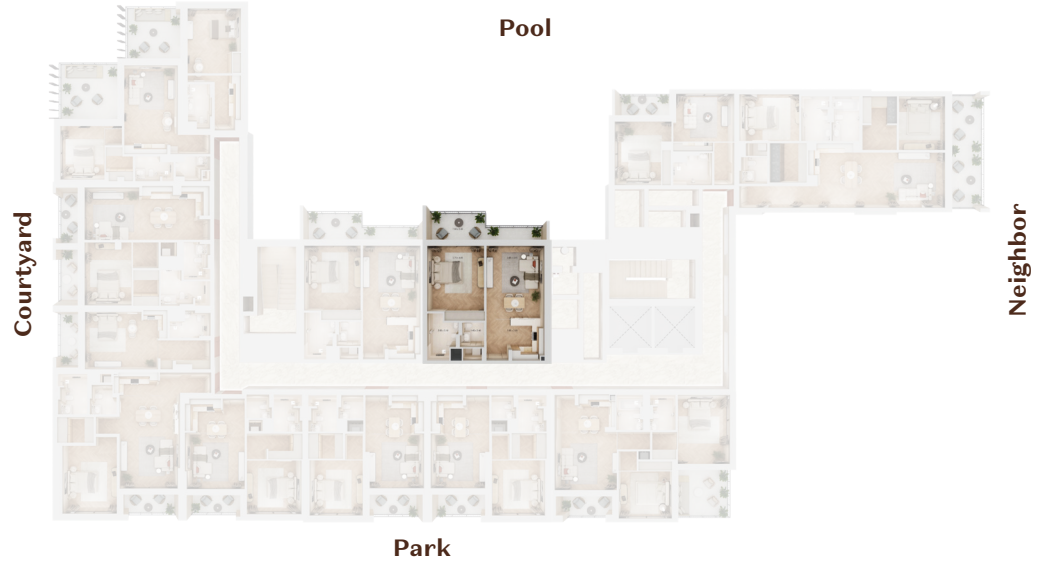

BUILDING-3
UNIT # 308
1 BEDROOM
VIEW: POOL

UNIT NUMBER	308
FLOOR NUMBER	3
APARTMENT TYPE	1 BEDROOM
TOTAL AREA	807 SQ.F

BUILDING-3
UNIT # 309
1 BEDROOM
VIEW: PARK

UNIT NUMBER	309
FLOOR NUMBER	3
APARTMENT TYPE	1 BEDROOM
TOTAL AREA	720 SQ.F

BUILDING-3
UNIT # 310
1 BEDROOM
VIEW: POOL

UNIT NUMBER	310
FLOOR NUMBER	3
APARTMENT TYPE	1 BEDROOM
TOTAL AREA	806 SQ.F

BUILDING-3
UNIT # 311

2 BEDROOM
VIEW: NEIGHBOR AND PARK

UNIT NUMBER	311
FLOOR NUMBER	3
APARTMENT TYPE	2 BEDROOM
TOTAL AREA	1,055 SQ.F