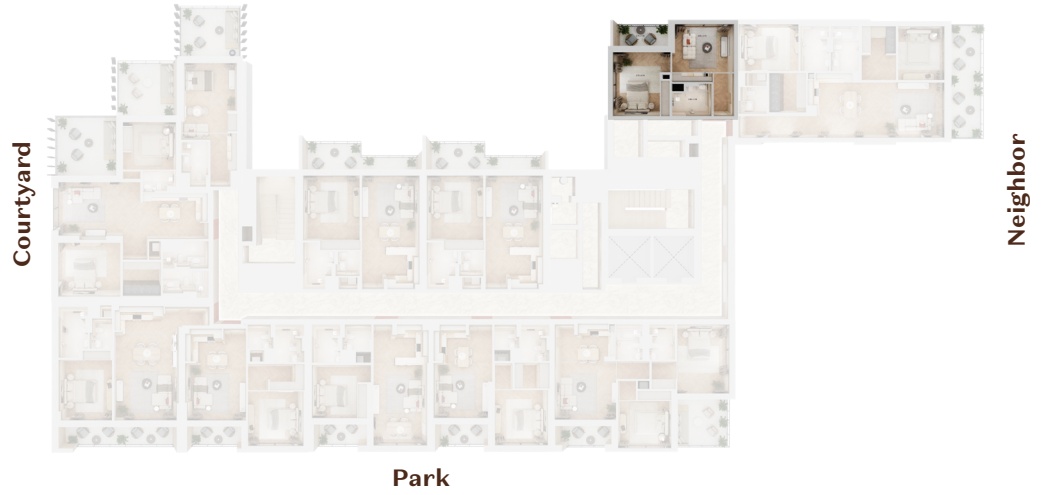

BUILDING-3
UNIT # 510

2 BEDROOM

VIEW: NEIGHBOR AND POOL

Pool

UNIT NUMBER	510
FLOOR NUMBER	5
APARTMENT TYPE	2 BEDROOM
TOTAL AREA	1354 SQ.F

BUILDING-3
UNIT # 511
1 BEDROOM
VIEW: POOL

Pool

UNIT NUMBER	511
FLOOR NUMBER	5
APARTMENT TYPE	1 BEDROOM
TOTAL AREA	540 SQ.F