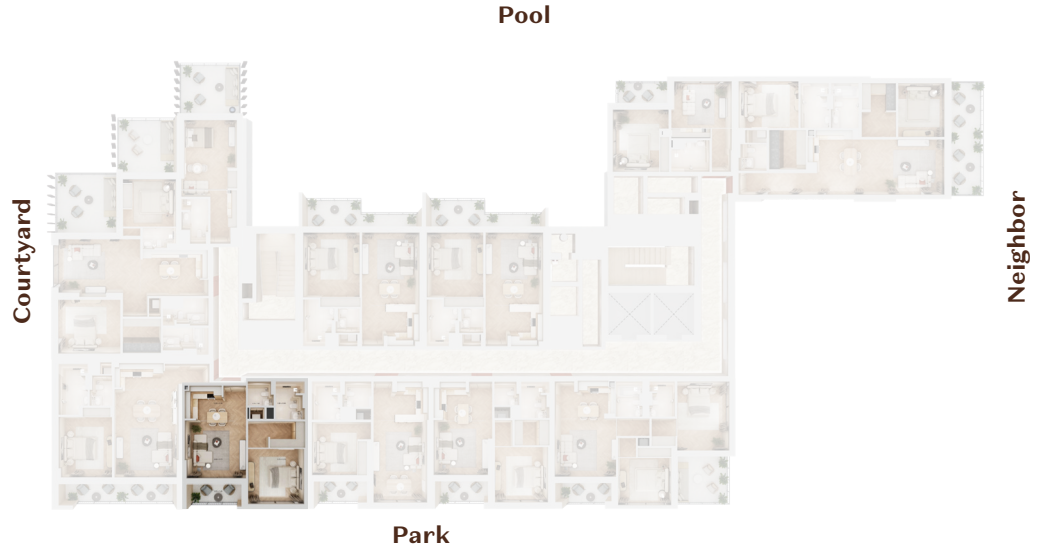

BUILDING-3
UNIT # 504
1 BEDROOM
VIEW: PARK