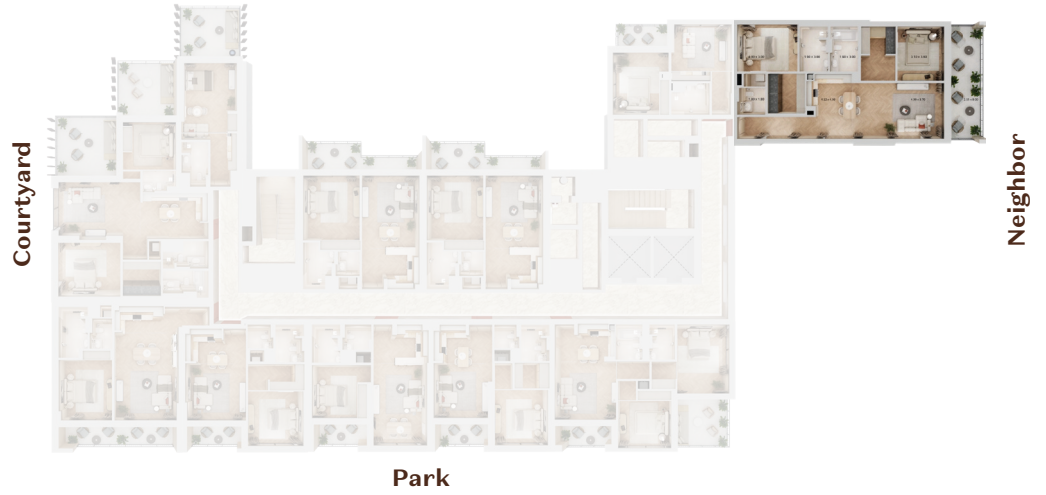

BUILDING-3
UNIT # 510

2 BEDROOM

VIEW: NEIGHBOR AND POOL

Pool

UNIT NUMBER	510
FLOOR NUMBER	5
APARTMENT TYPE	2 BEDROOM
TOTAL AREA	1354 SQ.F