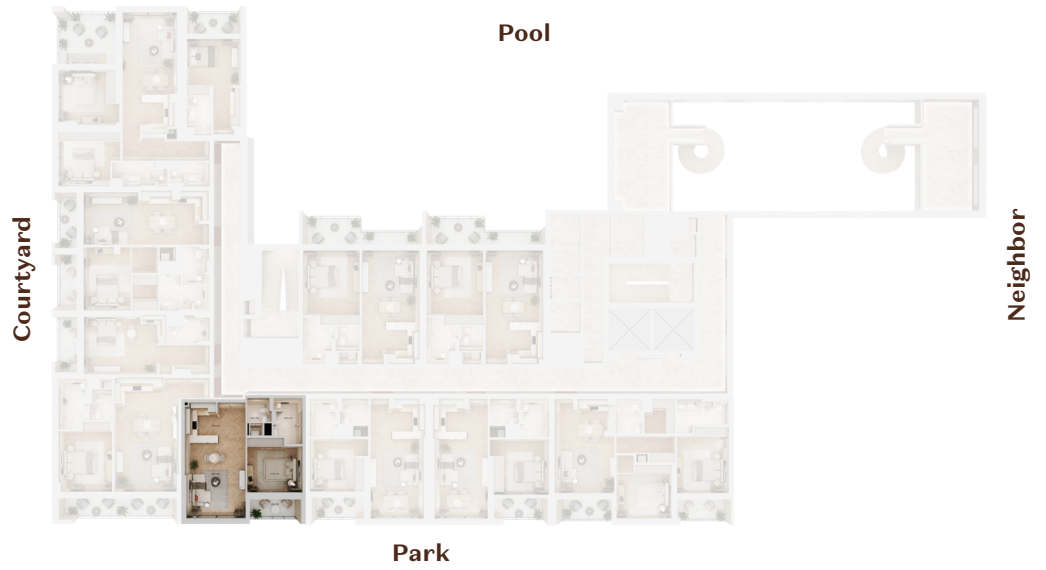

BUILDING-3
UNIT # 205

1 BEDROOM

VIEW: COURTYARD AND PARK

UNIT NUMBER	205
FLOOR NUMBER	2
APARTMENT TYPE	1 BEDROOM
TOTAL AREA	902 SQ.F

BUILDING-3
UNIT # 206
1 BEDROOM
VIEW: PARK

UNIT NUMBER	206
FLOOR NUMBER	2
APARTMENT TYPE	1 BEDROOM
TOTAL AREA	707 SQ.F

BUILDING-3
UNIT # 207
1 BEDROOM
VIEW: PARK

UNIT NUMBER	207
FLOOR NUMBER	1
APARTMENT TYPE	1 BEDROOM
TOTAL AREA	717 SQ.F

BUILDING-3
UNIT # 208
 1 BEDROOM
 VIEW: POOL

UNIT NUMBER	208
FLOOR NUMBER	2
APARTMENT TYPE	1 BEDROOM
TOTAL AREA	807 SQ.F