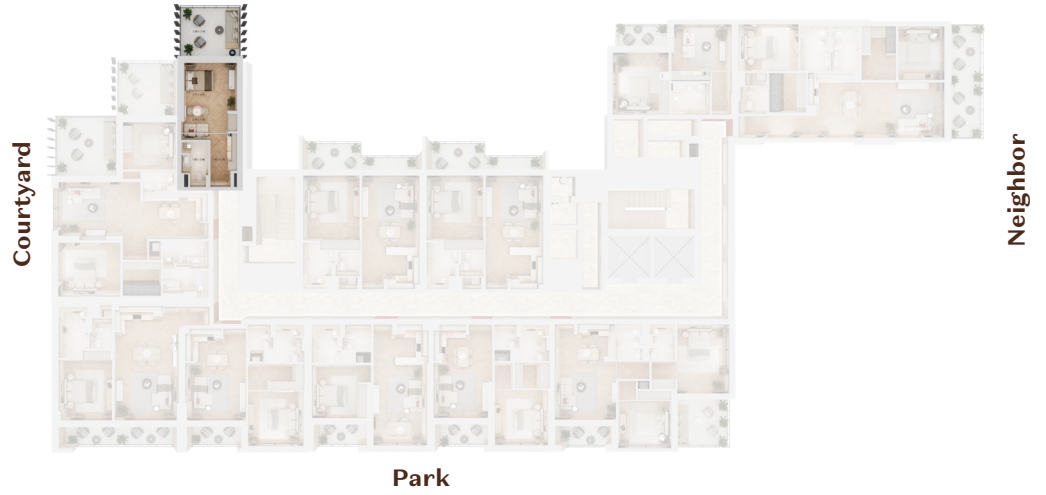

BUILDING-3
UNIT # 411

2 BEDROOM

VIEW: NEIGHBOR AND POOL

UNIT NUMBER	411
FLOOR NUMBER	4
APARTMENT TYPE	2 BEDROOM
TOTAL AREA	1359 SQ.F

BUILDING-3
UNIT # 412
1 BEDROOM
VIEW: POOL

UNIT NUMBER	412
FLOOR NUMBER	4
APARTMENT TYPE	1 BEDROOM
TOTAL AREA	538 SQ.F

BUILDING-3
UNIT # 501

STUDIO

VIEW: COURTYARD AND POOL

Pool

UNIT NUMBER	501
FLOOR NUMBER	5
APARTMENT TYPE	STUDIO
TOTAL AREA	581 SQ.F

BUILDING-3
UNIT # 502

2 BEDROOM

VIEW: COURTYARD AND POOL