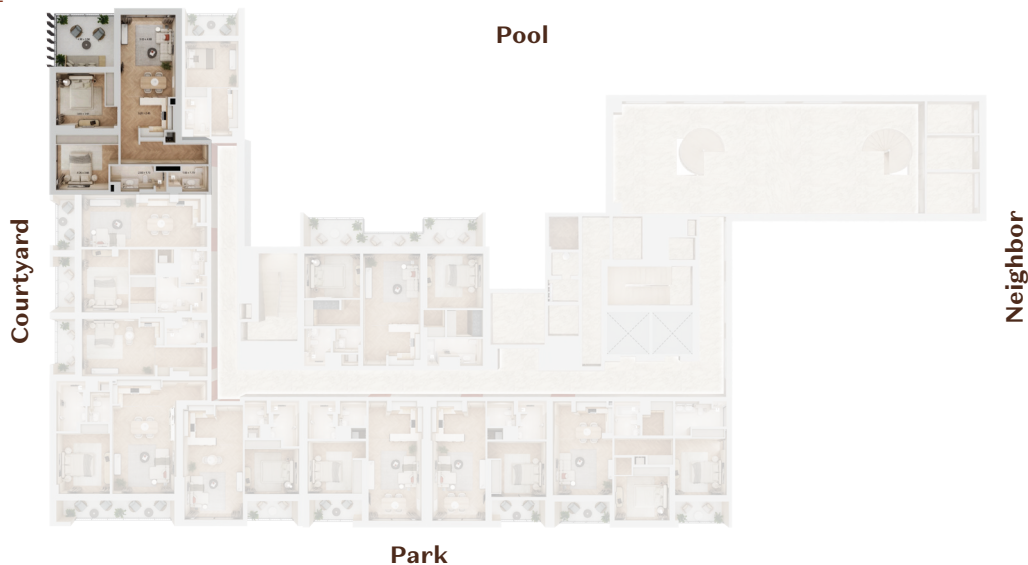

BUILDING-3
UNIT # 101
STUDIO
VIEW: POOL

UNIT NUMBER	101
FLOOR NUMBER	1
APARTMENT TYPE	STUDIO
TOTAL AREA	386 SQ.F

BUILDING-3
UNIT # 102

2 BEDROOM

VIEW: COURTYARD AND POOL

UNIT NUMBER	102
FLOOR NUMBER	1
APARTMENT TYPE	2 BEDROOM
TOTAL AREA	1128 SQ.F

BUILDING-3
UNIT # 103
1 BEDROOM
VIEW: COURTYARD

UNIT NUMBER	103
FLOOR NUMBER	1
APARTMENT TYPE	1 BEDROOM
TOTAL AREA	896 SQ.F

BUILDING-3
UNIT # 104
STUDIO
VIEW: COURTYARD

UNIT NUMBER	104
FLOOR NUMBER	1
APARTMENT TYPE	STUDIO
TOTAL AREA	447 SQ.F

BUILDING-3
UNIT # 105

1 BEDROOM

VIEW: COURTYARD AND PARK

UNIT NUMBER	105
FLOOR NUMBER	1
APARTMENT TYPE	1 BEDROOM
TOTAL AREA	902 SQ.F

BUILDING-3
UNIT # 106
1 BEDROOM
VIEW: PARK

UNIT NUMBER	106
FLOOR NUMBER	1
APARTMENT TYPE	1 BEDROOM
TOTAL AREA	707 SQ.F