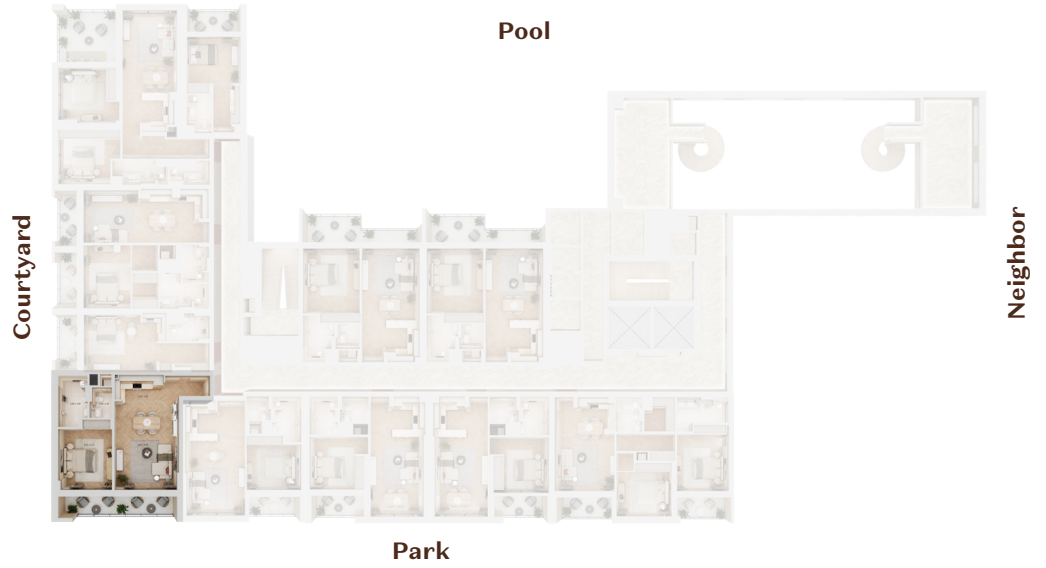

BUILDING-3
UNIT # 201
STUDIO
VIEW: POOL

UNIT NUMBER	201
FLOOR NUMBER	2
APARTMENT TYPE	STUDIO
TOTAL AREA	386 SQ.F

BUILDING-3
UNIT # 202

2 BEDROOM

VIEW: COURTYARD AND POOL

UNIT NUMBER	202
FLOOR NUMBER	2
APARTMENT TYPE	2 BEDROOM
TOTAL AREA	1121 SQ.F

BUILDING-3
UNIT # 203
1 BEDROOM
VIEW: COURTYARD

UNIT NUMBER	203
FLOOR NUMBER	2
APARTMENT TYPE	1 BEDROOM
TOTAL AREA	896 SQ.F

BUILDING-3
UNIT # 204
STUDIO
VIEW: COURTYARD

UNIT NUMBER	204
FLOOR NUMBER	2
APARTMENT TYPE	STUDIO
TOTAL AREA	447 SQ.F

BUILDING-3
UNIT # 205

1 BEDROOM

VIEW: COURTYARD AND PARK

UNIT NUMBER	205
FLOOR NUMBER	2
APARTMENT TYPE	1 BEDROOM
TOTAL AREA	902 SQ.F

BUILDING-3
UNIT # 206
1 BEDROOM
VIEW: PARK

UNIT NUMBER	206
FLOOR NUMBER	2
APARTMENT TYPE	1 BEDROOM
TOTAL AREA	707 SQ.F

BUILDING-3
UNIT # 207
1 BEDROOM
VIEW: PARK

UNIT NUMBER	207
FLOOR NUMBER	1
APARTMENT TYPE	1 BEDROOM
TOTAL AREA	717 SQ.F

BUILDING-3
UNIT # 208
 1 BEDROOM
 VIEW: POOL

UNIT NUMBER	208
FLOOR NUMBER	2
APARTMENT TYPE	1 BEDROOM
TOTAL AREA	807 SQ.F