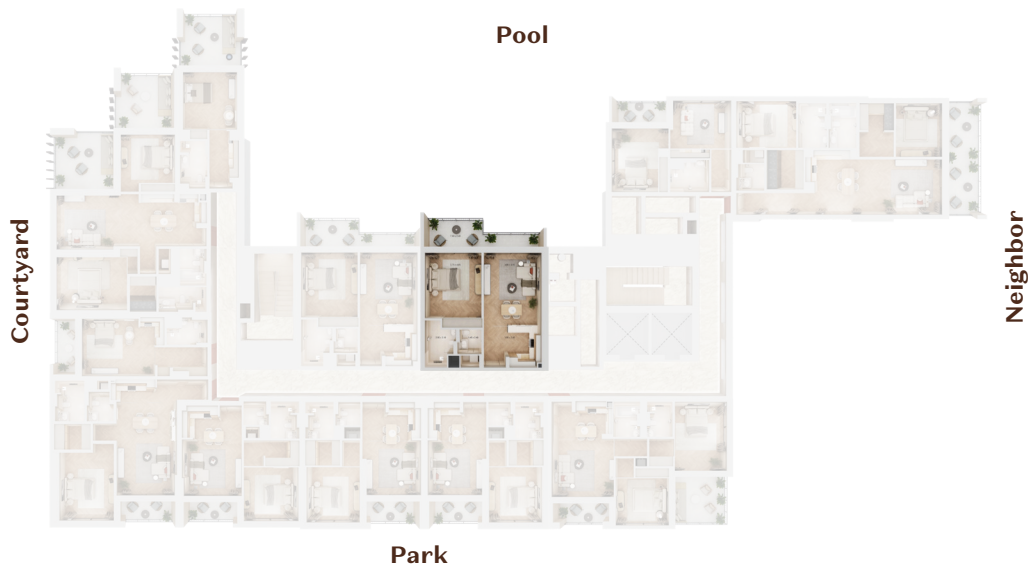

BUILDING-3
UNIT # 409
1 BEDROOM
VIEW: POOL