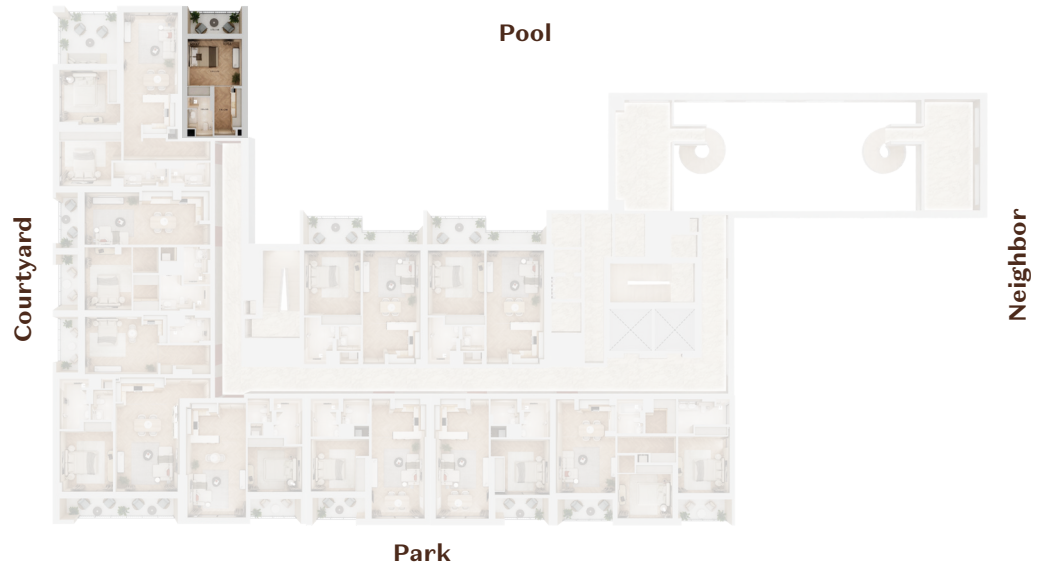

BUILDING-3
UNIT # 107
1 BEDROOM
VIEW: PARK

UNIT NUMBER	107
FLOOR NUMBER	1
APARTMENT TYPE	1 BEDROOM
TOTAL AREA	717 SQ.F

BUILDING-3
UNIT # 108

2 BEDROOM
VIEW: POOL

UNIT NUMBER	108
FLOOR NUMBER	1
APARTMENT TYPE	2 BEDROOM
TOTAL AREA	1234 SQ.F

BUILDING-3
UNIT # 109
1 BEDROOM
VIEW: PARK

UNIT NUMBER	108
FLOOR NUMBER	1
APARTMENT TYPE	1 BEDROOM
TOTAL AREA	717 SQ.F

BUILDING-3
UNIT # 110
2 BEDROOM
VIEW: PARK

UNIT NUMBER	110
FLOOR NUMBER	1
APARTMENT TYPE	2 BEDROOM
TOTAL AREA	1063 SQ.F

BUILDING-3
UNIT # 201
STUDIO
VIEW: POOL

UNIT NUMBER	201
FLOOR NUMBER	2
APARTMENT TYPE	STUDIO
TOTAL AREA	386 SQ.F

BUILDING-3
UNIT # 202

2 BEDROOM

VIEW: COURTYARD AND POOL

UNIT NUMBER	202
FLOOR NUMBER	2
APARTMENT TYPE	2 BEDROOM
TOTAL AREA	1121 SQ.F