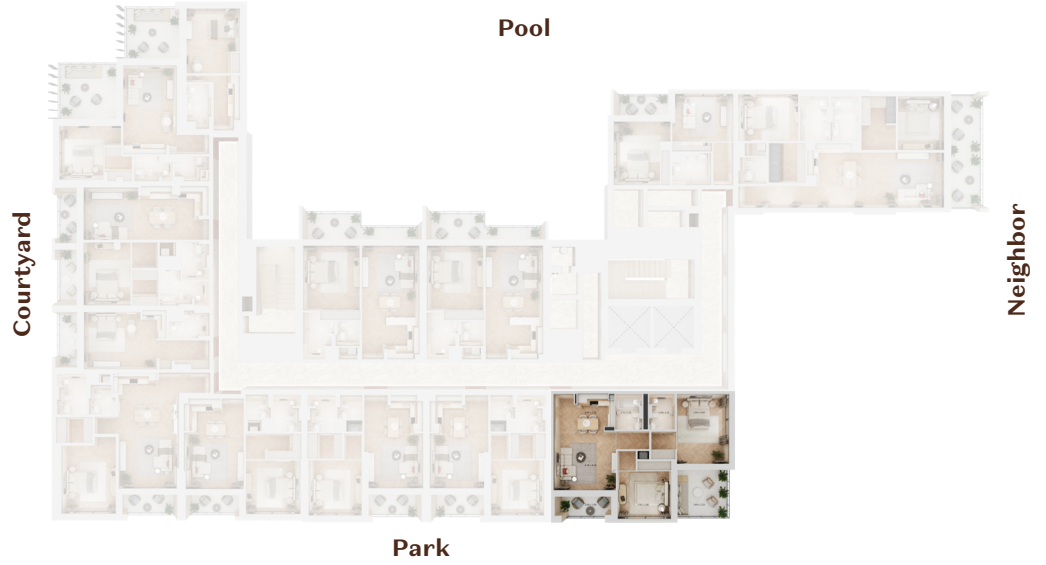

BUILDING-3
UNIT # 310
1 BEDROOM
VIEW: POOL

UNIT NUMBER	310
FLOOR NUMBER	3
APARTMENT TYPE	1 BEDROOM
TOTAL AREA	806 SQ.F

BUILDING-3
UNIT # 311

2 BEDROOM
VIEW: NEIGHBOR AND PARK

UNIT NUMBER	311
FLOOR NUMBER	3
APARTMENT TYPE	2 BEDROOM
TOTAL AREA	1,055 SQ.F

BUILDING-3
UNIT # 312

2 BEDROOM

VIEW: NEIGHBOR AND POOL

UNIT NUMBER	312
FLOOR NUMBER	3
APARTMENT TYPE	2 BEDROOM
TOTAL AREA	1357 SQ.F

BUILDING-3
UNIT # 313

1 BEDROOM
VIEW: POOL

UNIT NUMBER	313
FLOOR NUMBER	3
APARTMENT TYPE	1 BEDROOM
TOTAL AREA	538 SQ.F