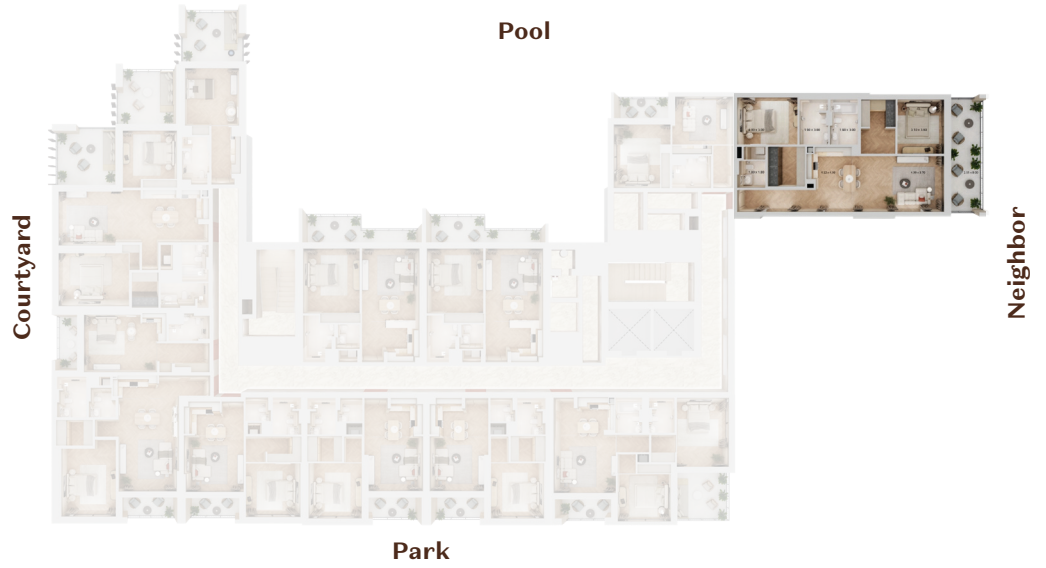

BUILDING-3
UNIT # 411

2 BEDROOM

VIEW: NEIGHBOR AND POOL

UNIT NUMBER	411
FLOOR NUMBER	4
APARTMENT TYPE	2 BEDROOM
TOTAL AREA	1359 SQ.F