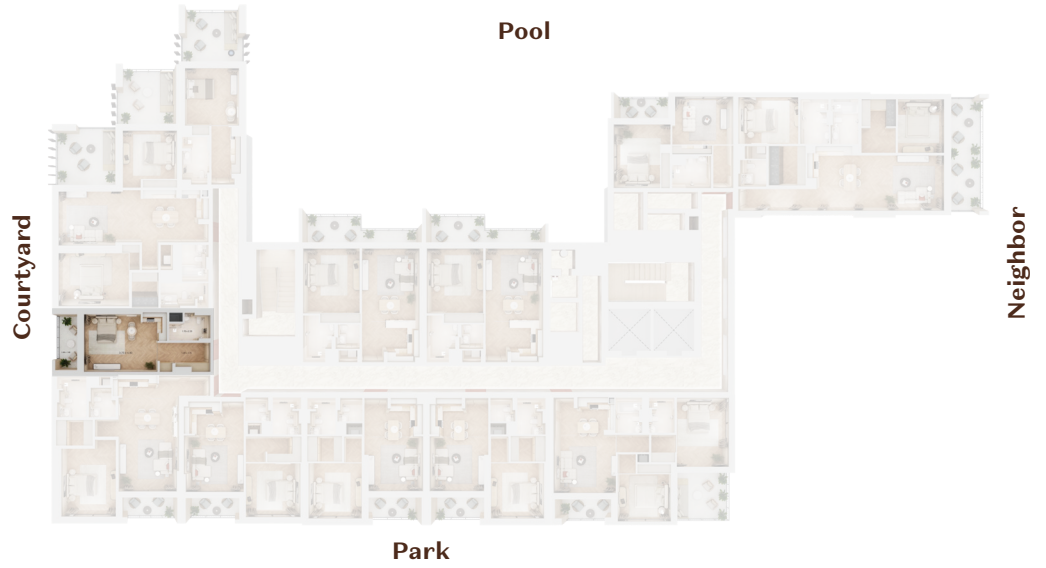

BUILDING-3
UNIT # 403
STUDIO
VIEW: COURTYARD

UNIT NUMBER	403
FLOOR NUMBER	4
APARTMENT TYPE	STUDIO
TOTAL AREA	444 SQ.F