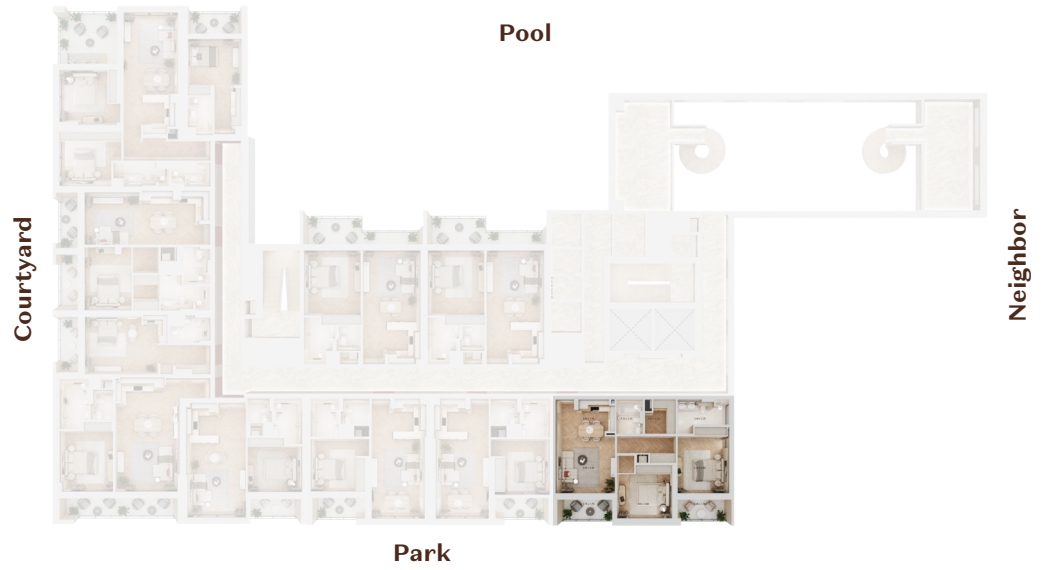

BUILDING-3
UNIT # 209
1 BEDROOM
VIEW: PARK

UNIT NUMBER	108
FLOOR NUMBER	1
APARTMENT TYPE	1 BEDROOM
TOTAL AREA	718 SQ.F

BUILDING-3
UNIT # 210
1 BEDROOM
VIEW: POOL

UNIT NUMBER	210
FLOOR NUMBER	2
APARTMENT TYPE	1 BEDROOM
TOTAL AREA	808 SQ.F

BUILDING-3
UNIT # 211
2 BEDROOM
VIEW: PARK

UNIT NUMBER	211
FLOOR NUMBER	2
APARTMENT TYPE	2 BEDROOM
TOTAL AREA	1063 SQ.F

BUILDING-3
UNIT # 301

STUDIO

VIEW: COURTYARD AND POOL

UNIT NUMBER	301
FLOOR NUMBER	3
APARTMENT TYPE	STUDIO
TOTAL AREA	533 SQ.F