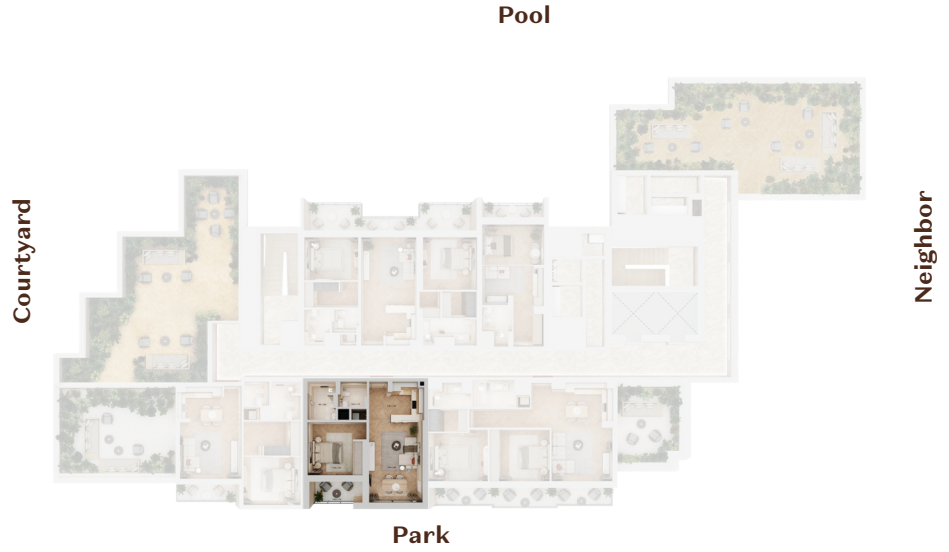

BUILDING-3
UNIT # 802
2 BEDROOM
VIEW: POOL

Pool

Courtyard

Neighbor

Park

UNIT NUMBER	802
FLOOR NUMBER	8
APARTMENT TYPE	2 BEDROOM
TOTAL AREA	1234 SQ.F

BUILDING-3
UNIT # 803
1 BEDROOM
VIEW: PARK

UNIT NUMBER	803
FLOOR NUMBER	8
APARTMENT TYPE	1 BEDROOM
TOTAL AREA	1234 SQ.F