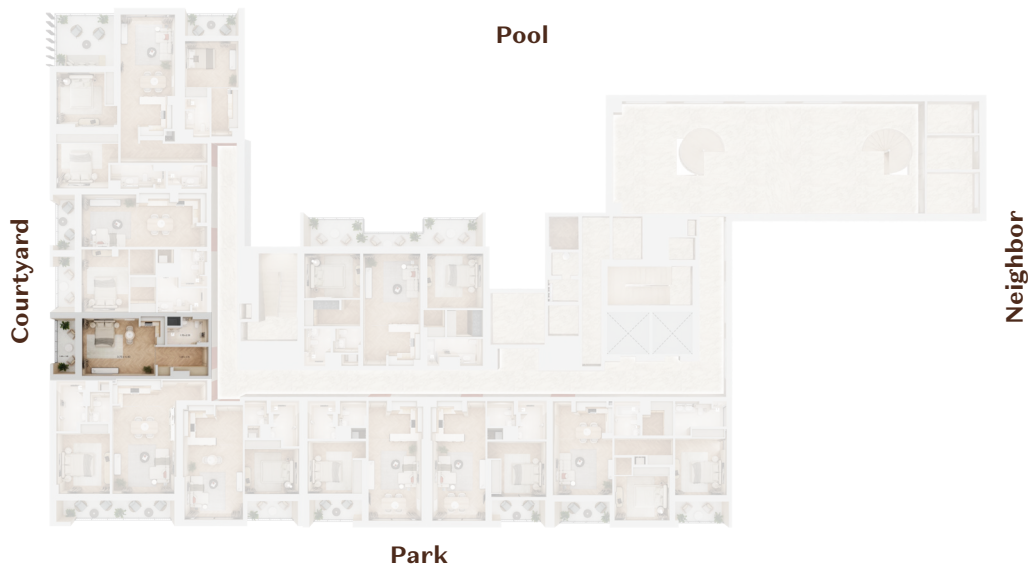

BUILDING-3
UNIT # 204
STUDIO
VIEW: COURTYARD

UNIT NUMBER	204
FLOOR NUMBER	2
APARTMENT TYPE	STUDIO
TOTAL AREA	447 SQ.F