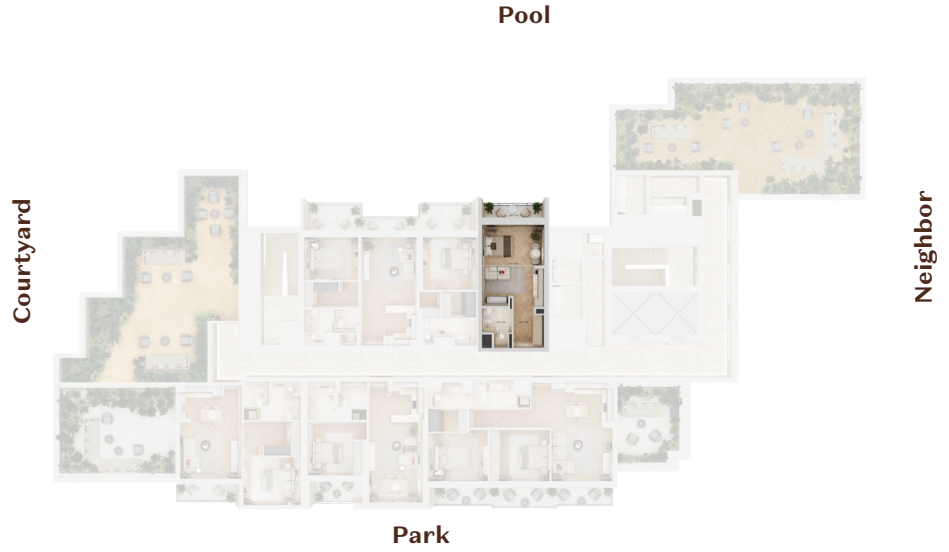

BUILDING-3
UNIT # 804
STUDIO
VIEW: POOL