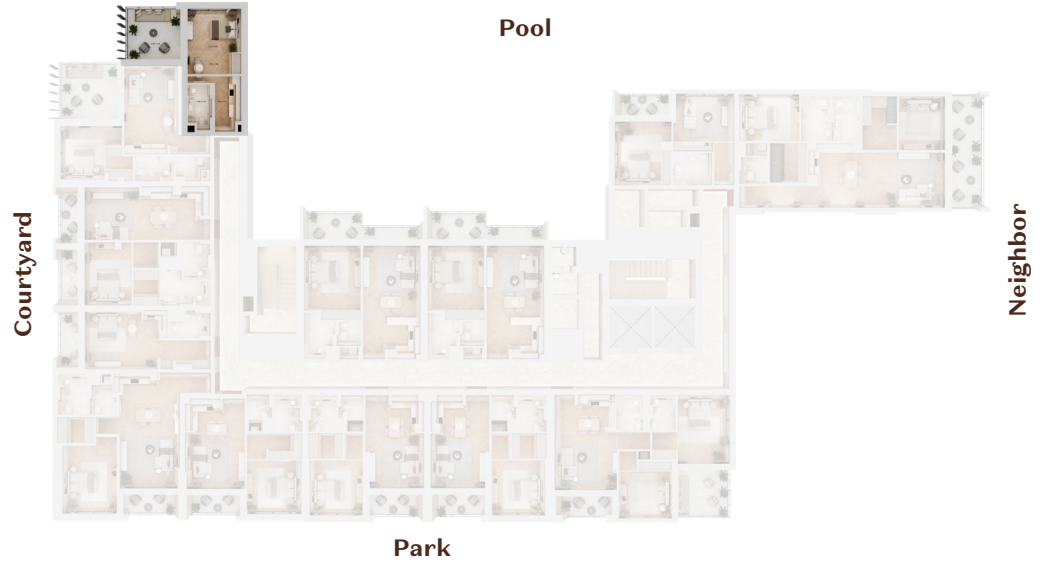

BUILDING-3
UNIT # 209
1 BEDROOM
VIEW: PARK

UNIT NUMBER	108
FLOOR NUMBER	1
APARTMENT TYPE	1 BEDROOM
TOTAL AREA	718 SQ.F

BUILDING-3
UNIT # 210
1 BEDROOM
VIEW: POOL

UNIT NUMBER	210
FLOOR NUMBER	2
APARTMENT TYPE	1 BEDROOM
TOTAL AREA	808 SQ.F

BUILDING-3
UNIT # 211
2 BEDROOM
VIEW: PARK

UNIT NUMBER	211
FLOOR NUMBER	2
APARTMENT TYPE	2 BEDROOM
TOTAL AREA	1063 SQ.F

BUILDING-3
UNIT # 301

STUDIO

VIEW: COURTYARD AND POOL

UNIT NUMBER	301
FLOOR NUMBER	3
APARTMENT TYPE	STUDIO
TOTAL AREA	533 SQ.F

BUILDING-3
UNIT # 302

1 BEDROOM

VIEW: COURTYARD AND POOL

UNIT NUMBER	302
FLOOR NUMBER	3
APARTMENT TYPE	1 BEDROOM
TOTAL AREA	800 SQ.F

BUILDING-3
UNIT # 303
1 BEDROOM
VIEW: COURTYARD

UNIT NUMBER	303
FLOOR NUMBER	3
APARTMENT TYPE	1 BEDROOM
TOTAL AREA	897 SQ.F