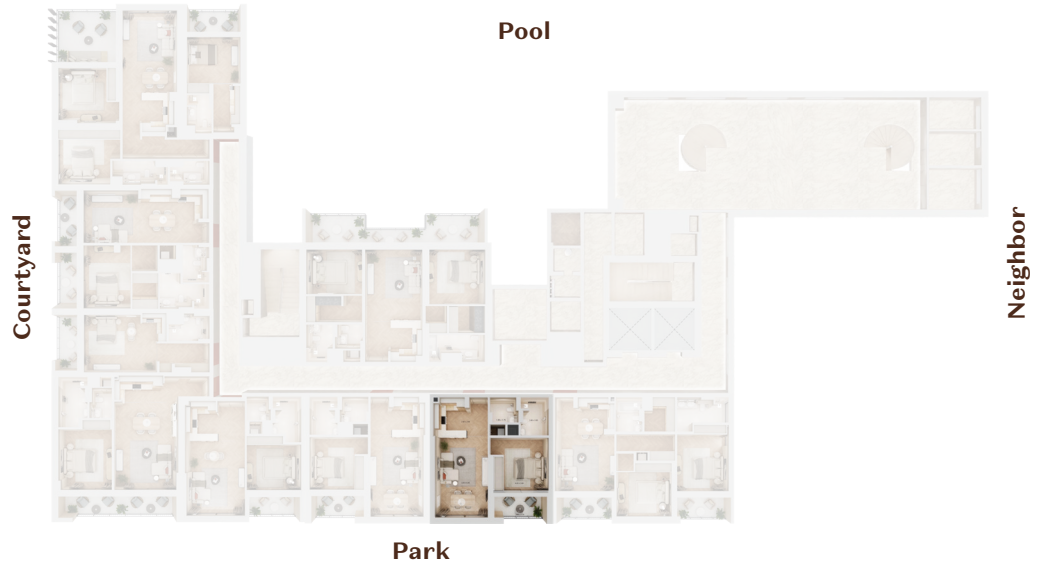

BUILDING-3
UNIT # 105

1 BEDROOM

VIEW: COURTYARD AND PARK

UNIT NUMBER	105
FLOOR NUMBER	1
APARTMENT TYPE	1 BEDROOM
TOTAL AREA	902 SQ.F

BUILDING-3
UNIT # 106
1 BEDROOM
VIEW: PARK

UNIT NUMBER	106
FLOOR NUMBER	1
APARTMENT TYPE	1 BEDROOM
TOTAL AREA	707 SQ.F

BUILDING-3
UNIT # 107
1 BEDROOM
VIEW: PARK

UNIT NUMBER	107
FLOOR NUMBER	1
APARTMENT TYPE	1 BEDROOM
TOTAL AREA	717 SQ.F

BUILDING-3
UNIT # 108

2 BEDROOM
VIEW: POOL

UNIT NUMBER	108
FLOOR NUMBER	1
APARTMENT TYPE	2 BEDROOM
TOTAL AREA	1234 SQ.F

BUILDING-3
UNIT # 109
1 BEDROOM
VIEW: PARK

UNIT NUMBER	108
FLOOR NUMBER	1
APARTMENT TYPE	1 BEDROOM
TOTAL AREA	717 SQ.F

BUILDING-3
UNIT # 110
2 BEDROOM
VIEW: PARK

UNIT NUMBER	110
FLOOR NUMBER	1
APARTMENT TYPE	2 BEDROOM
TOTAL AREA	1063 SQ.F

BUILDING-3
UNIT # 201
STUDIO
VIEW: POOL

UNIT NUMBER	201
FLOOR NUMBER	2
APARTMENT TYPE	STUDIO
TOTAL AREA	386 SQ.F

BUILDING-3
UNIT # 202

2 BEDROOM

VIEW: COURTYARD AND POOL

UNIT NUMBER	202
FLOOR NUMBER	2
APARTMENT TYPE	2 BEDROOM
TOTAL AREA	1121 SQ.F