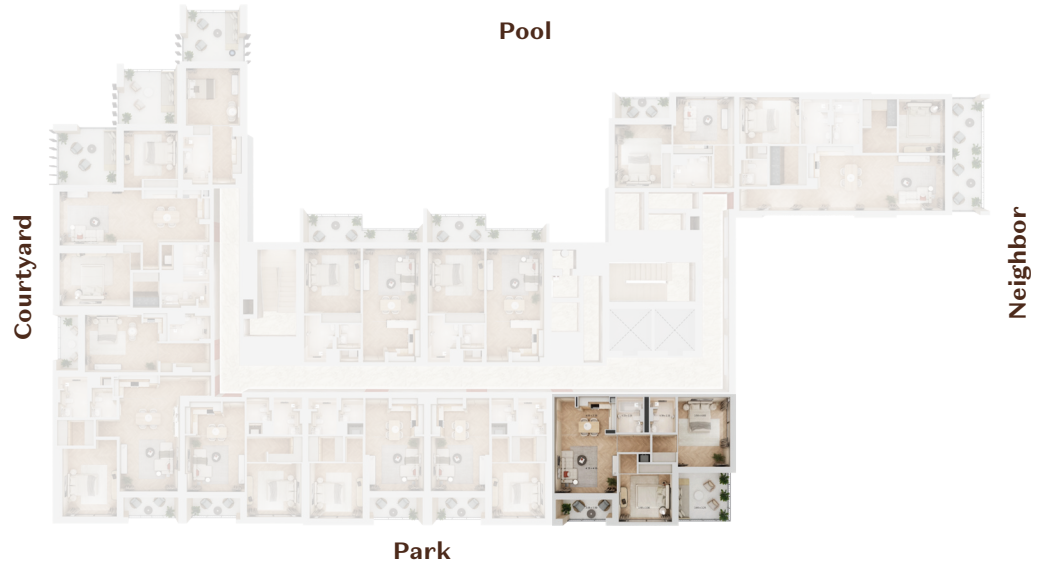

BUILDING-3
UNIT # 409
1 BEDROOM
VIEW: POOL

UNIT NUMBER	409
FLOOR NUMBER	4
APARTMENT TYPE	1 BEDROOM
TOTAL AREA	807 SQ.F

BUILDING-3
UNIT # 410

2 BEDROOM

VIEW: NEIGHBOR AND PARK

UNIT NUMBER	410
FLOOR NUMBER	4
APARTMENT TYPE	2 BEDROOM
TOTAL AREA	1035 SQ.F