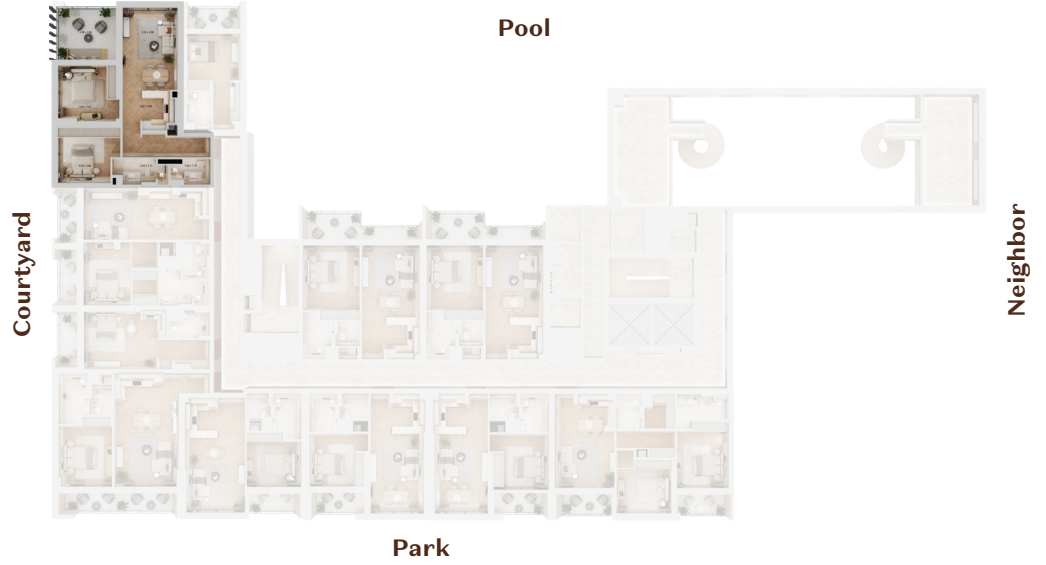

BUILDING-3
UNIT # 109
1 BEDROOM
VIEW: PARK

UNIT NUMBER	108
FLOOR NUMBER	1
APARTMENT TYPE	1 BEDROOM
TOTAL AREA	717 SQ.F

BUILDING-3
UNIT # 110
2 BEDROOM
VIEW: PARK

UNIT NUMBER	110
FLOOR NUMBER	1
APARTMENT TYPE	2 BEDROOM
TOTAL AREA	1063 SQ.F

BUILDING-3
UNIT # 201
STUDIO
VIEW: POOL

UNIT NUMBER	201
FLOOR NUMBER	2
APARTMENT TYPE	STUDIO
TOTAL AREA	386 SQ.F

BUILDING-3
UNIT # 202

2 BEDROOM

VIEW: COURTYARD AND POOL

UNIT NUMBER	202
FLOOR NUMBER	2
APARTMENT TYPE	2 BEDROOM
TOTAL AREA	1121 SQ.F

BUILDING-3
UNIT # 203
1 BEDROOM
VIEW: COURTYARD

UNIT NUMBER	203
FLOOR NUMBER	2
APARTMENT TYPE	1 BEDROOM
TOTAL AREA	896 SQ.F

BUILDING-3
UNIT # 204
STUDIO
VIEW: COURTYARD

UNIT NUMBER	204
FLOOR NUMBER	2
APARTMENT TYPE	STUDIO
TOTAL AREA	447 SQ.F

BUILDING-3
UNIT # 205

1 BEDROOM

VIEW: COURTYARD AND PARK

UNIT NUMBER	205
FLOOR NUMBER	2
APARTMENT TYPE	1 BEDROOM
TOTAL AREA	902 SQ.F

BUILDING-3
UNIT # 206
1 BEDROOM
VIEW: PARK

UNIT NUMBER	206
FLOOR NUMBER	2
APARTMENT TYPE	1 BEDROOM
TOTAL AREA	707 SQ.F