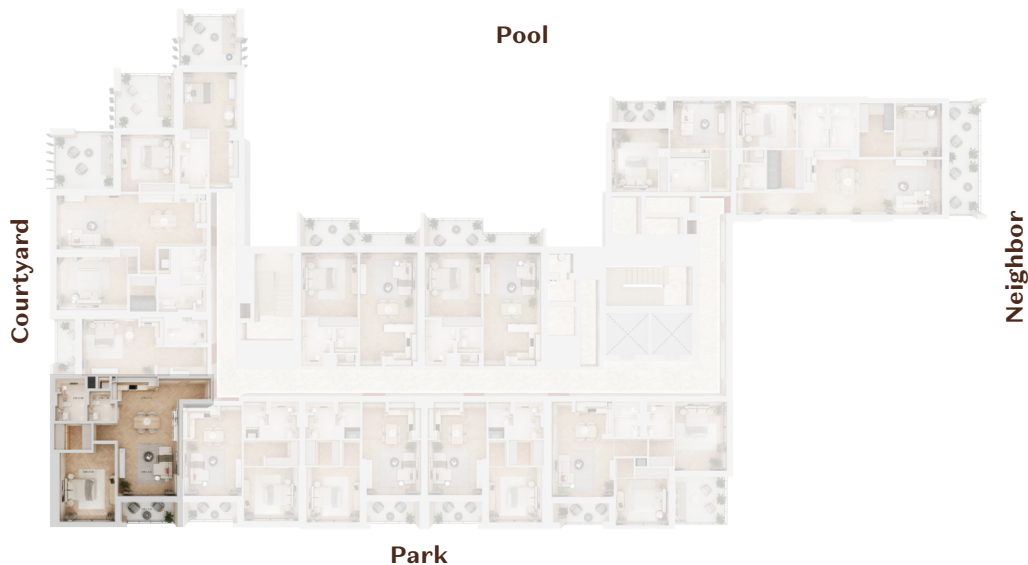

BUILDING-3
UNIT # 404
1 BEDROOM
VIEW: PARK