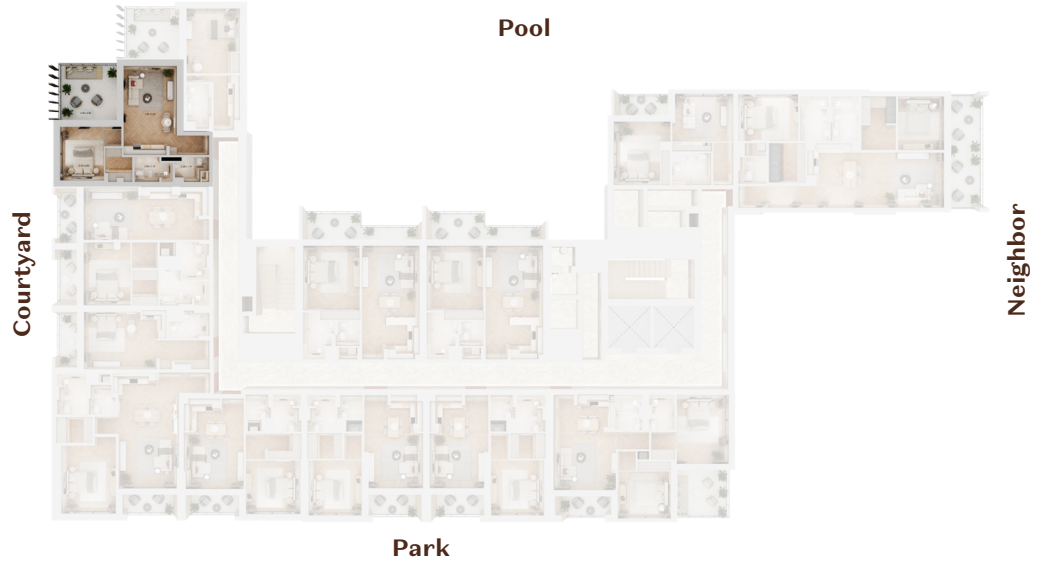

BUILDING-3
UNIT # 209
1 BEDROOM
VIEW: PARK

UNIT NUMBER	108
FLOOR NUMBER	1
APARTMENT TYPE	1 BEDROOM
TOTAL AREA	718 SQ.F

BUILDING-3
UNIT # 210
1 BEDROOM
VIEW: POOL

UNIT NUMBER	210
FLOOR NUMBER	2
APARTMENT TYPE	1 BEDROOM
TOTAL AREA	808 SQ.F

BUILDING-3
UNIT # 211
2 BEDROOM
VIEW: PARK

UNIT NUMBER	211
FLOOR NUMBER	2
APARTMENT TYPE	2 BEDROOM
TOTAL AREA	1063 SQ.F

BUILDING-3
UNIT # 301

STUDIO

VIEW: COURTYARD AND POOL

UNIT NUMBER	301
FLOOR NUMBER	3
APARTMENT TYPE	STUDIO
TOTAL AREA	533 SQ.F

BUILDING-3
UNIT # 302

1 BEDROOM

VIEW: COURTYARD AND POOL

UNIT NUMBER	302
FLOOR NUMBER	3
APARTMENT TYPE	1 BEDROOM
TOTAL AREA	800 SQ.F

BUILDING-3
UNIT # 303
1 BEDROOM
VIEW: COURTYARD

UNIT NUMBER	303
FLOOR NUMBER	3
APARTMENT TYPE	1 BEDROOM
TOTAL AREA	897 SQ.F