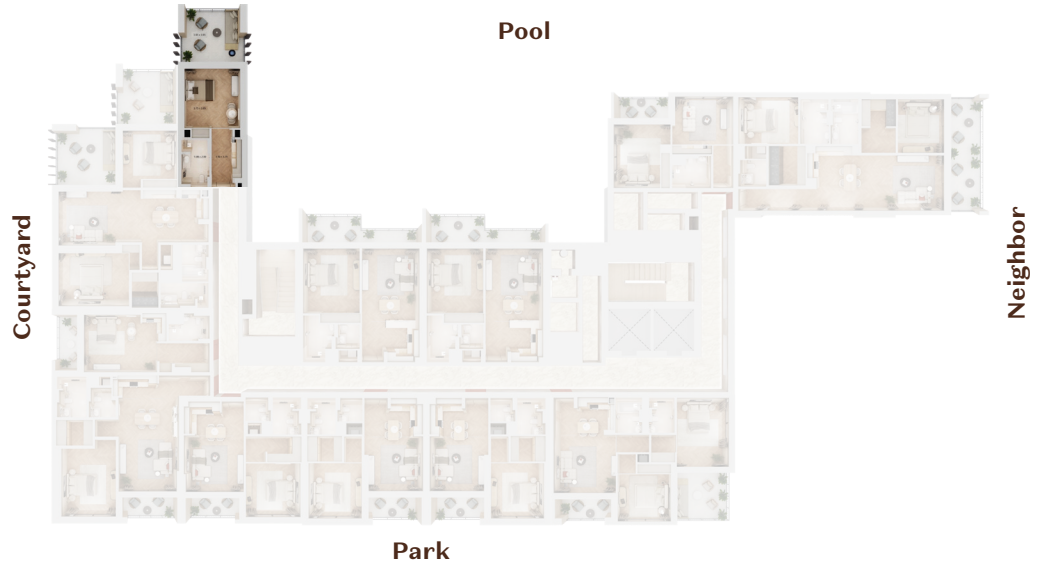

BUILDING-3
UNIT # 401

STUDIO

VIEW: COURTYARD AND POOL