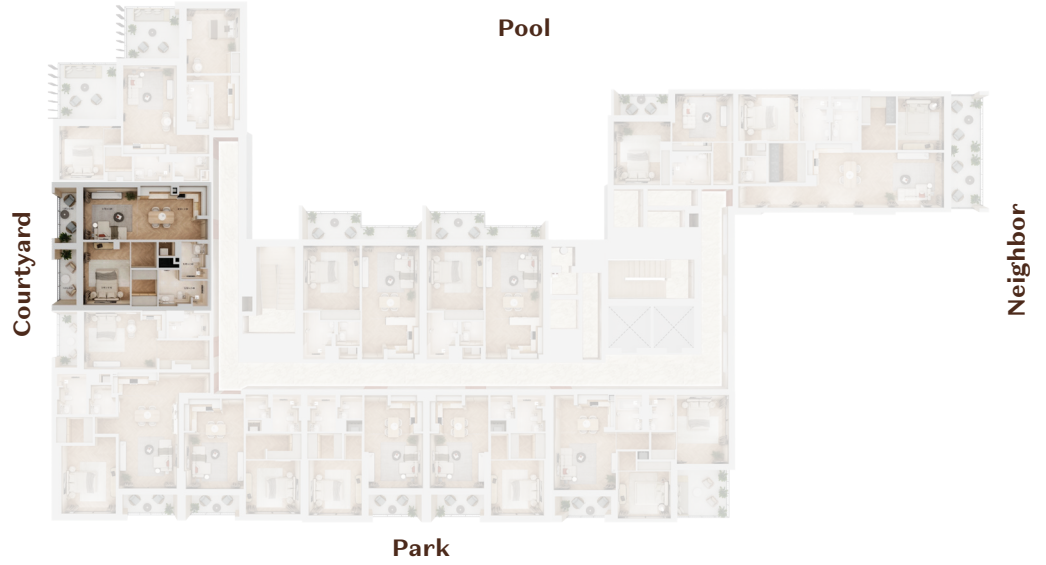

BUILDING-3
UNIT # 302

1 BEDROOM

VIEW: COURTYARD AND POOL

UNIT NUMBER	302
FLOOR NUMBER	3
APARTMENT TYPE	1 BEDROOM
TOTAL AREA	800 SQ.F

BUILDING-3
UNIT # 303
1 BEDROOM
VIEW: COURTYARD

UNIT NUMBER	303
FLOOR NUMBER	3
APARTMENT TYPE	1 BEDROOM
TOTAL AREA	897 SQ.F