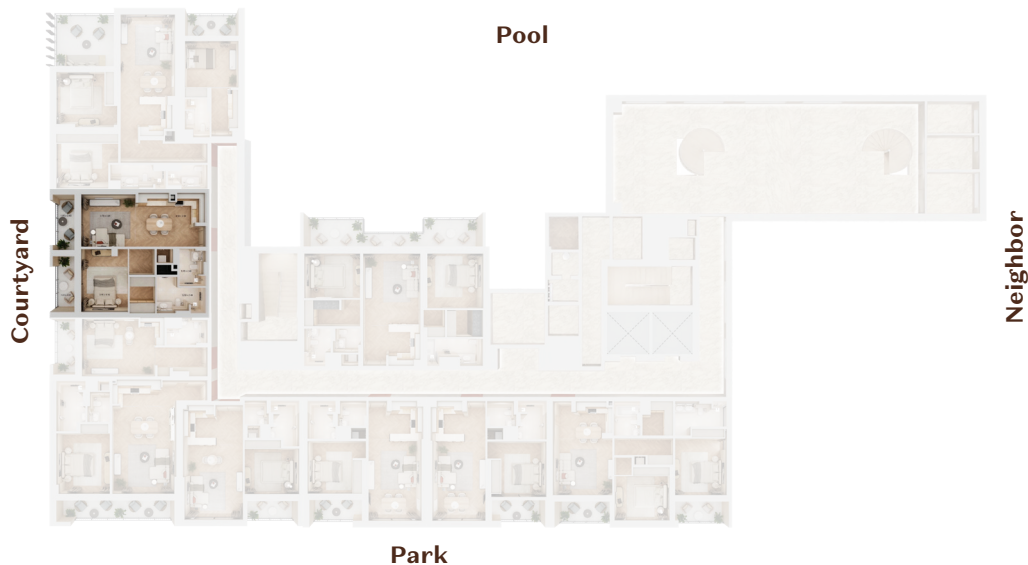

BUILDING-3
UNIT # 101
STUDIO
VIEW: POOL

UNIT NUMBER	101
FLOOR NUMBER	1
APARTMENT TYPE	STUDIO
TOTAL AREA	386 SQ.F

BUILDING-3
UNIT # 102

2 BEDROOM

VIEW: COURTYARD AND POOL

UNIT NUMBER	102
FLOOR NUMBER	1
APARTMENT TYPE	2 BEDROOM
TOTAL AREA	1128 SQ.F

BUILDING-3
UNIT # 103
1 BEDROOM
VIEW: COURTYARD

UNIT NUMBER	103
FLOOR NUMBER	1
APARTMENT TYPE	1 BEDROOM
TOTAL AREA	896 SQ.F

BUILDING-3
UNIT # 104
STUDIO
VIEW: COURTYARD

UNIT NUMBER	104
FLOOR NUMBER	1
APARTMENT TYPE	STUDIO
TOTAL AREA	447 SQ.F

BUILDING-3
UNIT # 105

1 BEDROOM

VIEW: COURTYARD AND PARK

UNIT NUMBER	105
FLOOR NUMBER	1
APARTMENT TYPE	1 BEDROOM
TOTAL AREA	902 SQ.F

BUILDING-3
UNIT # 106
1 BEDROOM
VIEW: PARK

UNIT NUMBER	106
FLOOR NUMBER	1
APARTMENT TYPE	1 BEDROOM
TOTAL AREA	707 SQ.F