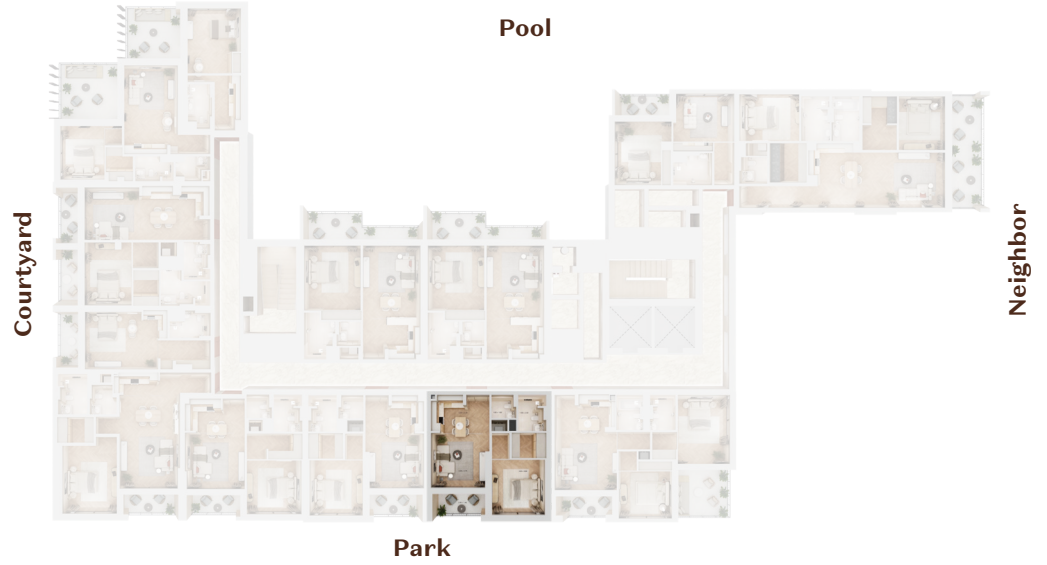

BUILDING-3
UNIT # 306
1 BEDROOM
VIEW: PARK

UNIT NUMBER	306
FLOOR NUMBER	3
APARTMENT TYPE	1 BEDROOM
TOTAL AREA	707 SQ.F

BUILDING-3
UNIT # 307
1 BEDROOM
VIEW: PARK

UNIT NUMBER	307
FLOOR NUMBER	3
APARTMENT TYPE	1 BEDROOM
TOTAL AREA	720 SQ.F

BUILDING-3
UNIT # 308
1 BEDROOM
VIEW: POOL

UNIT NUMBER	308
FLOOR NUMBER	3
APARTMENT TYPE	1 BEDROOM
TOTAL AREA	807 SQ.F

BUILDING-3
UNIT # 309
1 BEDROOM
VIEW: PARK

UNIT NUMBER	309
FLOOR NUMBER	3
APARTMENT TYPE	1 BEDROOM
TOTAL AREA	720 SQ.F