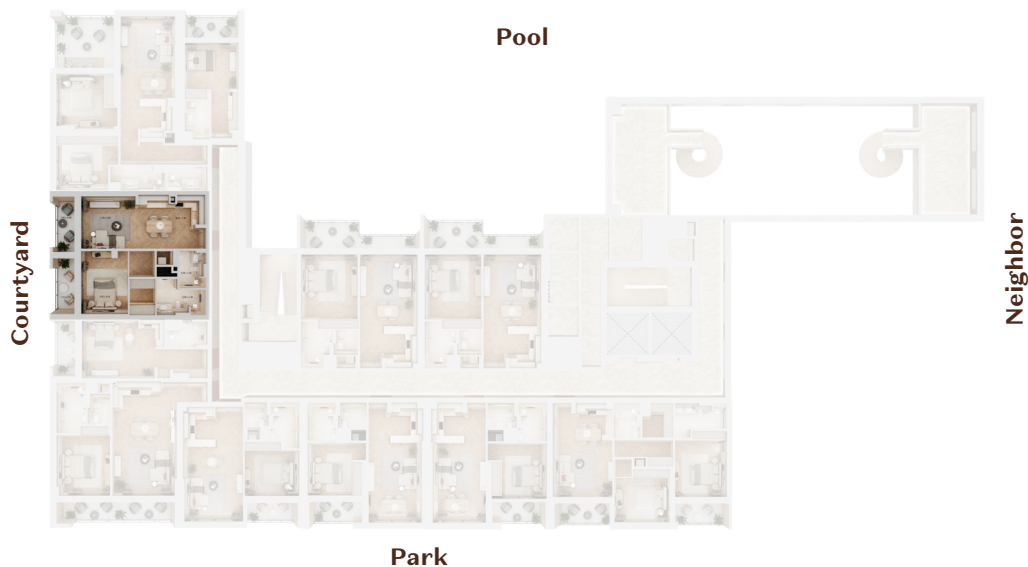

BUILDING-3
UNIT # 203
1 BEDROOM
VIEW: COURTYARD

UNIT NUMBER	203
FLOOR NUMBER	2
APARTMENT TYPE	1 BEDROOM
TOTAL AREA	896 SQ.F