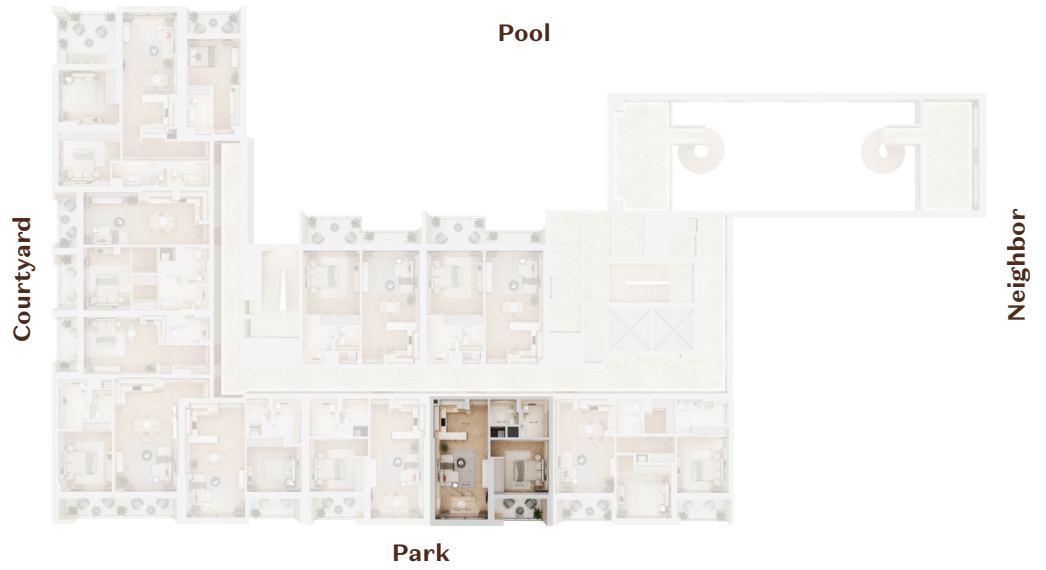

BUILDING-3
UNIT # 205

1 BEDROOM

VIEW: COURTYARD AND PARK

UNIT NUMBER	205
FLOOR NUMBER	2
APARTMENT TYPE	1 BEDROOM
TOTAL AREA	902 SQ.F

BUILDING-3
UNIT # 206
1 BEDROOM
VIEW: PARK

UNIT NUMBER	206
FLOOR NUMBER	2
APARTMENT TYPE	1 BEDROOM
TOTAL AREA	707 SQ.F

BUILDING-3
UNIT # 207
1 BEDROOM
VIEW: PARK

UNIT NUMBER	207
FLOOR NUMBER	1
APARTMENT TYPE	1 BEDROOM
TOTAL AREA	717 SQ.F

BUILDING-3
UNIT # 208
 1 BEDROOM
 VIEW: POOL

UNIT NUMBER	208
FLOOR NUMBER	2
APARTMENT TYPE	1 BEDROOM
TOTAL AREA	807 SQ.F

BUILDING-3
UNIT # 209
1 BEDROOM
VIEW: PARK

UNIT NUMBER	108
FLOOR NUMBER	1
APARTMENT TYPE	1 BEDROOM
TOTAL AREA	718 SQ.F

BUILDING-3
UNIT # 210
1 BEDROOM
VIEW: POOL

UNIT NUMBER	210
FLOOR NUMBER	2
APARTMENT TYPE	1 BEDROOM
TOTAL AREA	808 SQ.F