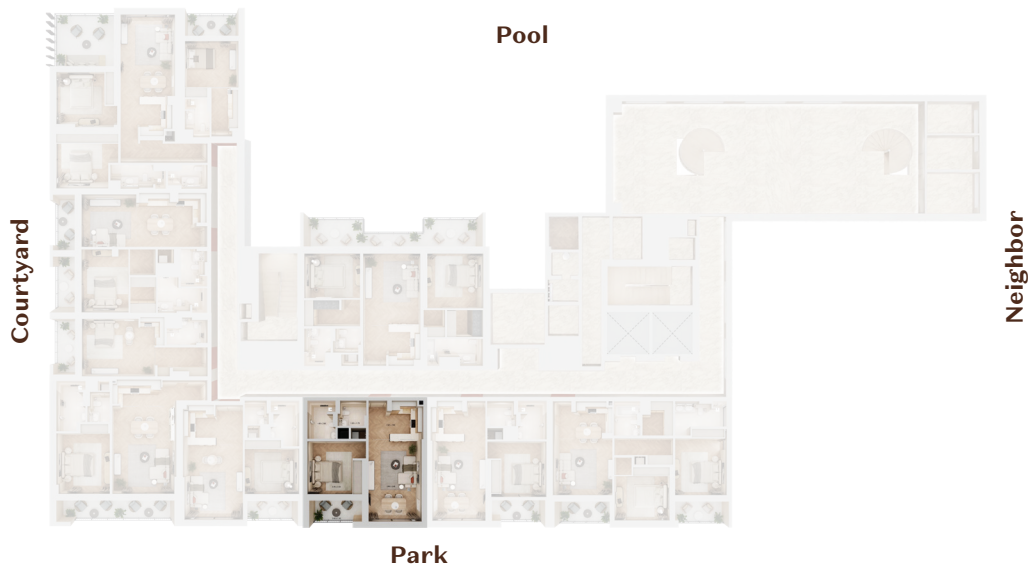

BUILDING-3
UNIT # 105

1 BEDROOM

VIEW: COURTYARD AND PARK

UNIT NUMBER	105
FLOOR NUMBER	1
APARTMENT TYPE	1 BEDROOM
TOTAL AREA	902 SQ.F

BUILDING-3
UNIT # 106
1 BEDROOM
VIEW: PARK

UNIT NUMBER	106
FLOOR NUMBER	1
APARTMENT TYPE	1 BEDROOM
TOTAL AREA	707 SQ.F

BUILDING-3
UNIT # 107
1 BEDROOM
VIEW: PARK

UNIT NUMBER	107
FLOOR NUMBER	1
APARTMENT TYPE	1 BEDROOM
TOTAL AREA	717 SQ.F

BUILDING-3
UNIT # 108

2 BEDROOM
VIEW: POOL

UNIT NUMBER	108
FLOOR NUMBER	1
APARTMENT TYPE	2 BEDROOM
TOTAL AREA	1234 SQ.F

BUILDING-3
UNIT # 109
1 BEDROOM
VIEW: PARK

UNIT NUMBER	108
FLOOR NUMBER	1
APARTMENT TYPE	1 BEDROOM
TOTAL AREA	717 SQ.F

BUILDING-3
UNIT # 110
2 BEDROOM
VIEW: PARK

UNIT NUMBER	110
FLOOR NUMBER	1
APARTMENT TYPE	2 BEDROOM
TOTAL AREA	1063 SQ.F