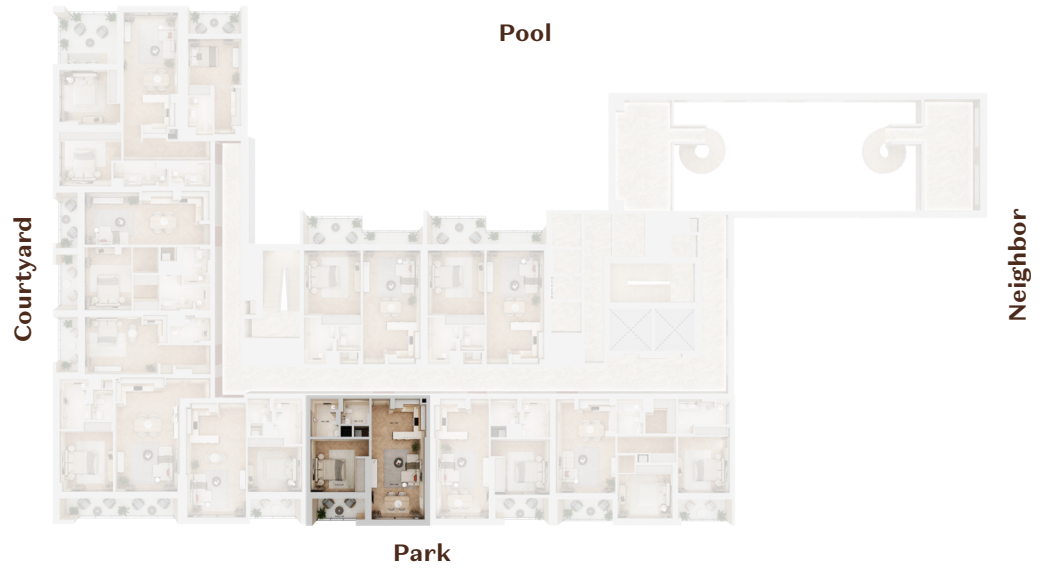

BUILDING-3
UNIT # 205

1 BEDROOM

VIEW: COURTYARD AND PARK

UNIT NUMBER	205
FLOOR NUMBER	2
APARTMENT TYPE	1 BEDROOM
TOTAL AREA	902 SQ.F

BUILDING-3
UNIT # 206
1 BEDROOM
VIEW: PARK

UNIT NUMBER	206
FLOOR NUMBER	2
APARTMENT TYPE	1 BEDROOM
TOTAL AREA	707 SQ.F

BUILDING-3
UNIT # 207
1 BEDROOM
VIEW: PARK

UNIT NUMBER	207
FLOOR NUMBER	1
APARTMENT TYPE	1 BEDROOM
TOTAL AREA	717 SQ.F

BUILDING-3
UNIT # 208
 1 BEDROOM
 VIEW: POOL

UNIT NUMBER	208
FLOOR NUMBER	2
APARTMENT TYPE	1 BEDROOM
TOTAL AREA	807 SQ.F