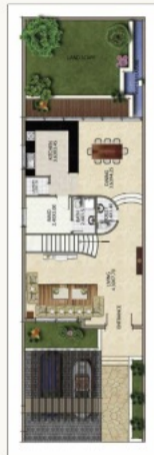

TYPE 3 - 2650 sq. ft.
**3 Bedroom
Townhouse**

- 1 Living Room
- 1 Dining Room
- 3 Bedrooms
- 2 Bathrooms
- 1 Fully-Fitted Kitchen
- 1 Laundry Room
- 1 Maid's Room
- 2 Car Parks

Ground Floor

First Floor

TYPE 2 - 3150 sq. ft.
**4 Bedroom
 Townhouse**

- 1 Living Room
- 1 Dining Room
- 4 Bedrooms
- 4 Bathrooms
- 1 Fully-Fitted Kitchen
- 1 Laundry Room
- 1 Maid's Room
- 2 Car Parks

Ground Floor

First Floor

TYPE 1 M - 3150 sq. ft.
**4 Bedroom
 Townhouse**

-  1 Living Room
  1 Dining Room
-  4 Bedrooms
  3 Bathrooms
-  1 Fully-Fitted Kitchen
  1 Laundry Room
-  1 Maid's Room
  2 Car Parks

Ground Floor

First Floor

TYPE 1 E - 3270 sq. ft.
**4 Bedroom
 Townhouse**

-  1 Living Room
-  1 Dining Room
-  4 Bedrooms
-  3 Bathrooms
-  1 Fully-Fitted Kitchen
-  1 Laundry Room
-  1 Maid's Room
-  2 Car Parks

Ground Floor

First Floor

TOWNHOUSES

TYPE 1 E - 4 Bedroom Townhouse