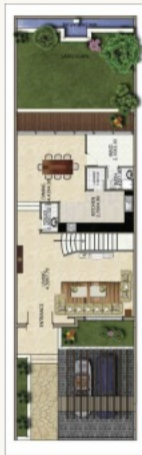

TYPE 3 - 2650 sq. ft.
**3 Bedroom
Townhouse**

- 1 Living Room
- 1 Dining Room
- 3 Bedrooms
- 2 Bathrooms
- 1 Fully-Fitted Kitchen
- 1 Laundry Room
- 1 Maid's Room
- 2 Car Parks

Ground Floor

First Floor

TYPE 2 - 3150 sq. ft.
**4 Bedroom
 Townhouse**

- 1 Living Room
- 1 Dining Room
- 4 Bedrooms
- 4 Bathrooms
- 1 Fully-Fitted Kitchen
- 1 Laundry Room
- 1 Maid's Room
- 2 Car Parks

Ground Floor

First Floor

TYPE 1 M - 3150 sq. ft.
**4 Bedroom
 Townhouse**

-  1 Living Room
  1 Dining Room
-  4 Bedrooms
  3 Bathrooms
-  1 Fully-Fitted Kitchen
  1 Laundry Room
-  1 Maid's Room
  2 Car Parks

Ground Floor

First Floor

TYPE 1 E - 3270 sq. ft.
**4 Bedroom
 Townhouse**

-  1 Living Room
-  1 Dining Room
-  4 Bedrooms
-  3 Bathrooms
-  1 Fully-Fitted Kitchen
-  1 Laundry Room
-  1 Maid's Room
-  2 Car Parks

Ground Floor

First Floor

TOWNHOUSES

TYPE 1 E - 4 Bedroom Townhouse