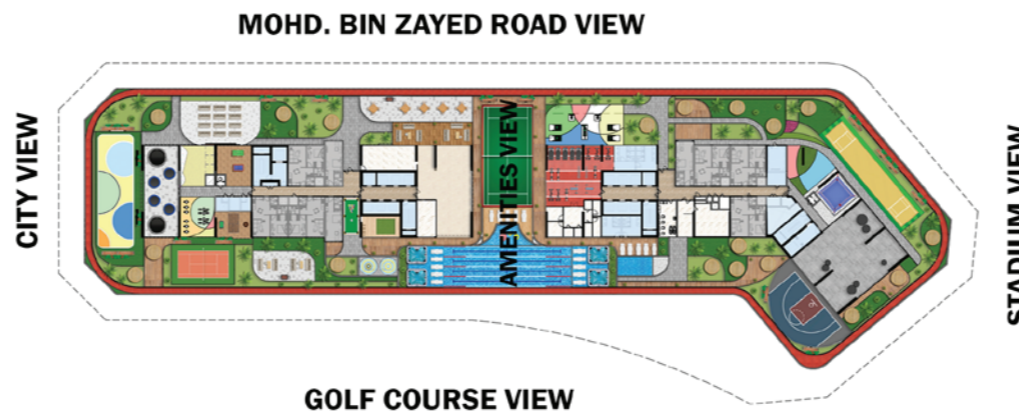

Floor

Tower B

Tower A

2 - 16
& 24

19 - 23
& 25 - 33

Sportz

1ST FLOOR

2ND - 16TH & 24TH FLOOR

-  STUDIO
-  1 BEDROOM
-  2 BEDROOM
-  3 BEDROOM

MOHD. BIN ZAYED ROAD VIEW

Sportz

17TH & 18TH FLOOR

19TH - 23RD & 25TH - 33RD FLOOR

-  STUDIO
-  1 BEDROOM
-  2 BEDROOM
-  3 BEDROOM

BLOCK-B

BLOCK-A

- | | | | |
|--------------------------|-----------------------------------|-----------------------------|----------------------------|
| 1. Olympic Size Lap Pool | 11. Mini Golf / Golf Simulator | 21. Health Club/Gym | 31. Dancing/Zumba Centre |
| 2. Kids Pool | 12. Wall Climbing | 22. Outdoor Gym | 32. Steam & Sauna |
| 3. Shallow Pool | 13. Trampoline Arena | 23. Foosball | 33. Physiotherapy Centre |
| 4. Jacuzzi | 14. Badminton Court | 24. Shot Darts | 34. SPA & Therapy Centre |
| 5. Aquatic Gym | 15. Basketball Court | 25. Chess Area | 35. Open Air Sports Cinema |
| 6. Toddlers Splash Pad | 16. Archery | 26. Table Tennis | 36. BBQ Area |
| 7. Kids Play Area | 17. Paintball Arena | 27. Billiards | 37. Beauty Salon |
| 8. POD Kids Play Area | 18. Kick Boxing/MMA Training Area | 28. Chunk N Catch Game Zone | 38. Business Centre |
| 9. Cycling Track | 19. Sports Club/Lounge Party Hall | 29. Play Station Arena | 39. Cabana Shade |
| 10. Cricket Pitch | 20. Outdoor Party Area | 30. Gaming Arcade | |

PODIUM LEVEL AMENITIES

BLOCK-B

BLOCK-A

- 40. Sky Jogging Track
- 41. Paddle Tennis
- 42. Skating Zone
- 43. Roof Top Yoga/Meditation
- 44. Health Sports Bar
- 45. Roof Top Hammock Garden
- 46. Dedicated Wi-Fi Area
- 47. Roof Top Open Party Area