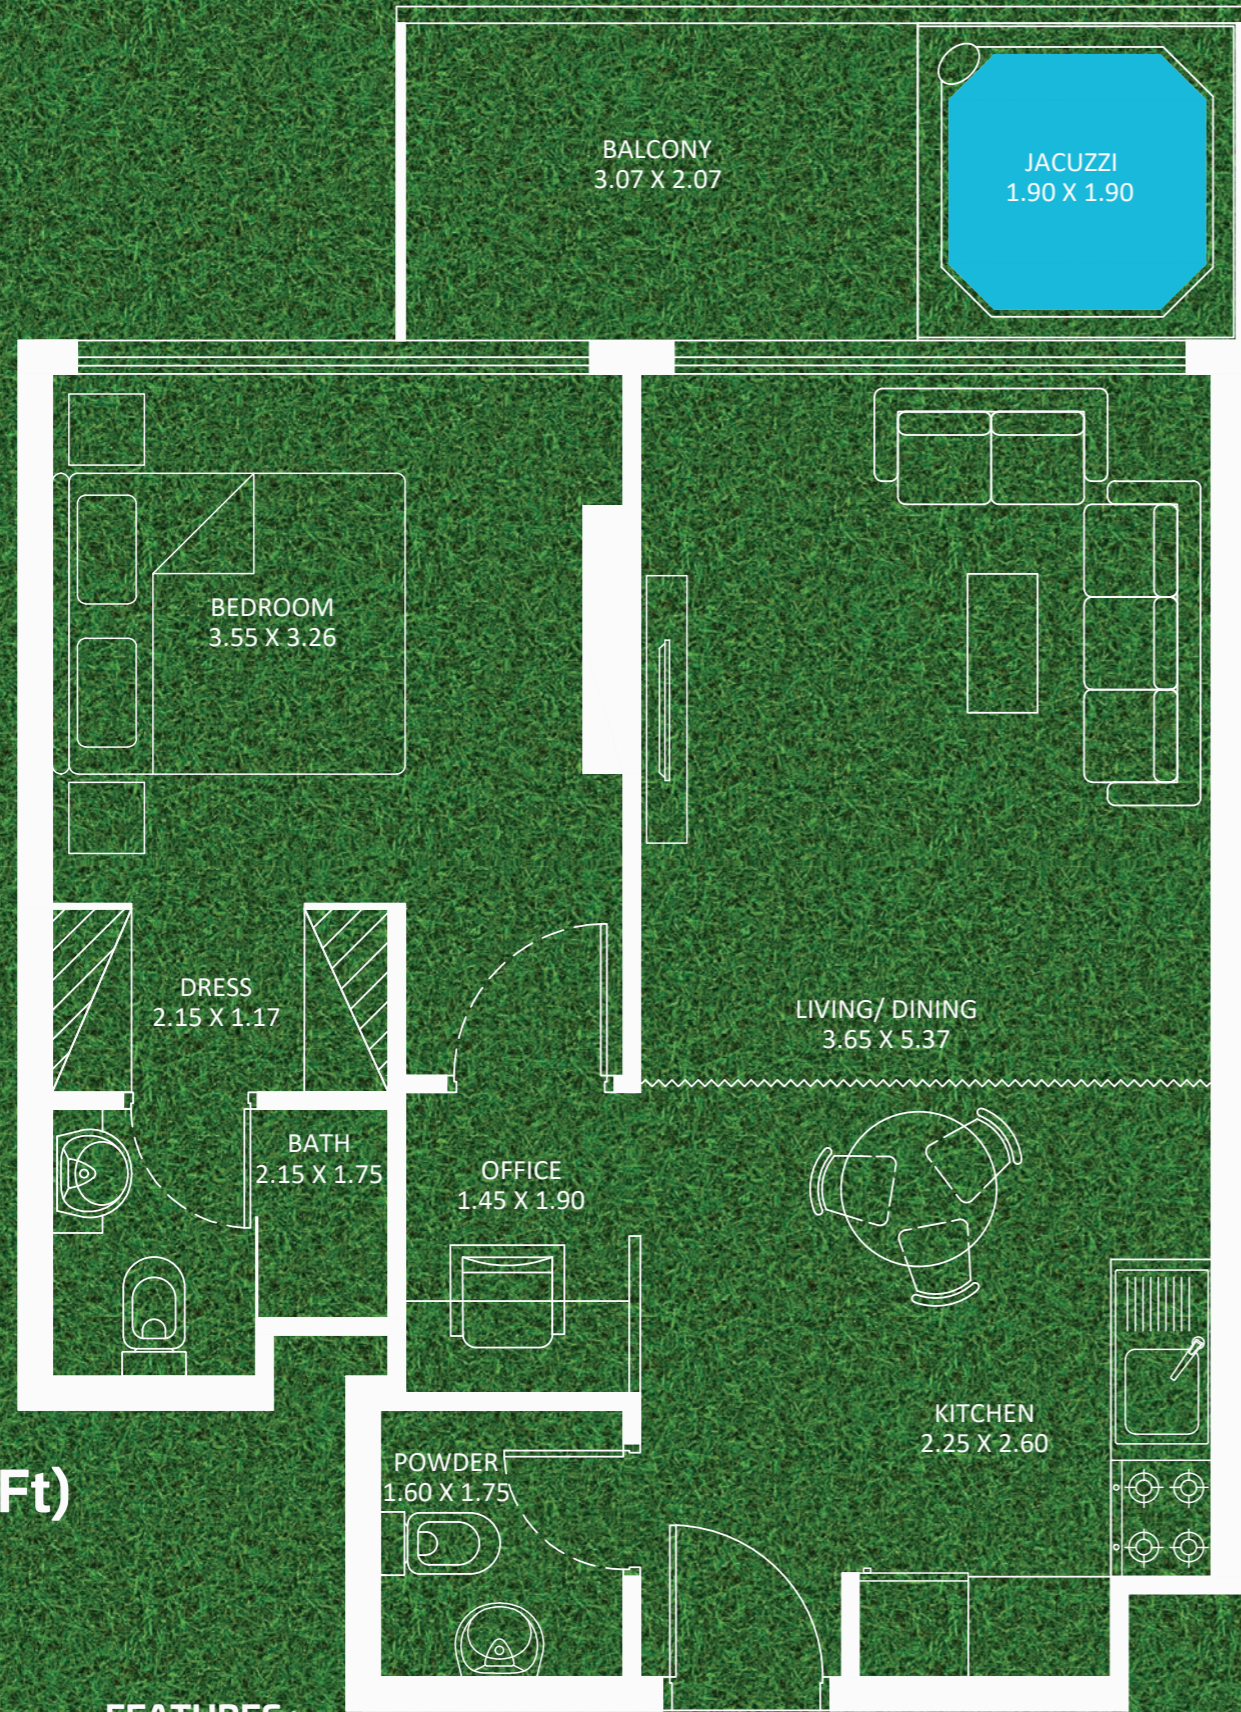

1 BEDROOM DELUXE

AREA (Sq.Ft)

Apartment
572

Balcony
111

Total
683

FEATURES :

- ☒ Jacuzzi
- ☒ Office
- ☒ Convertible 2BHK

Floor

Tower B

Tower A

2 - 16