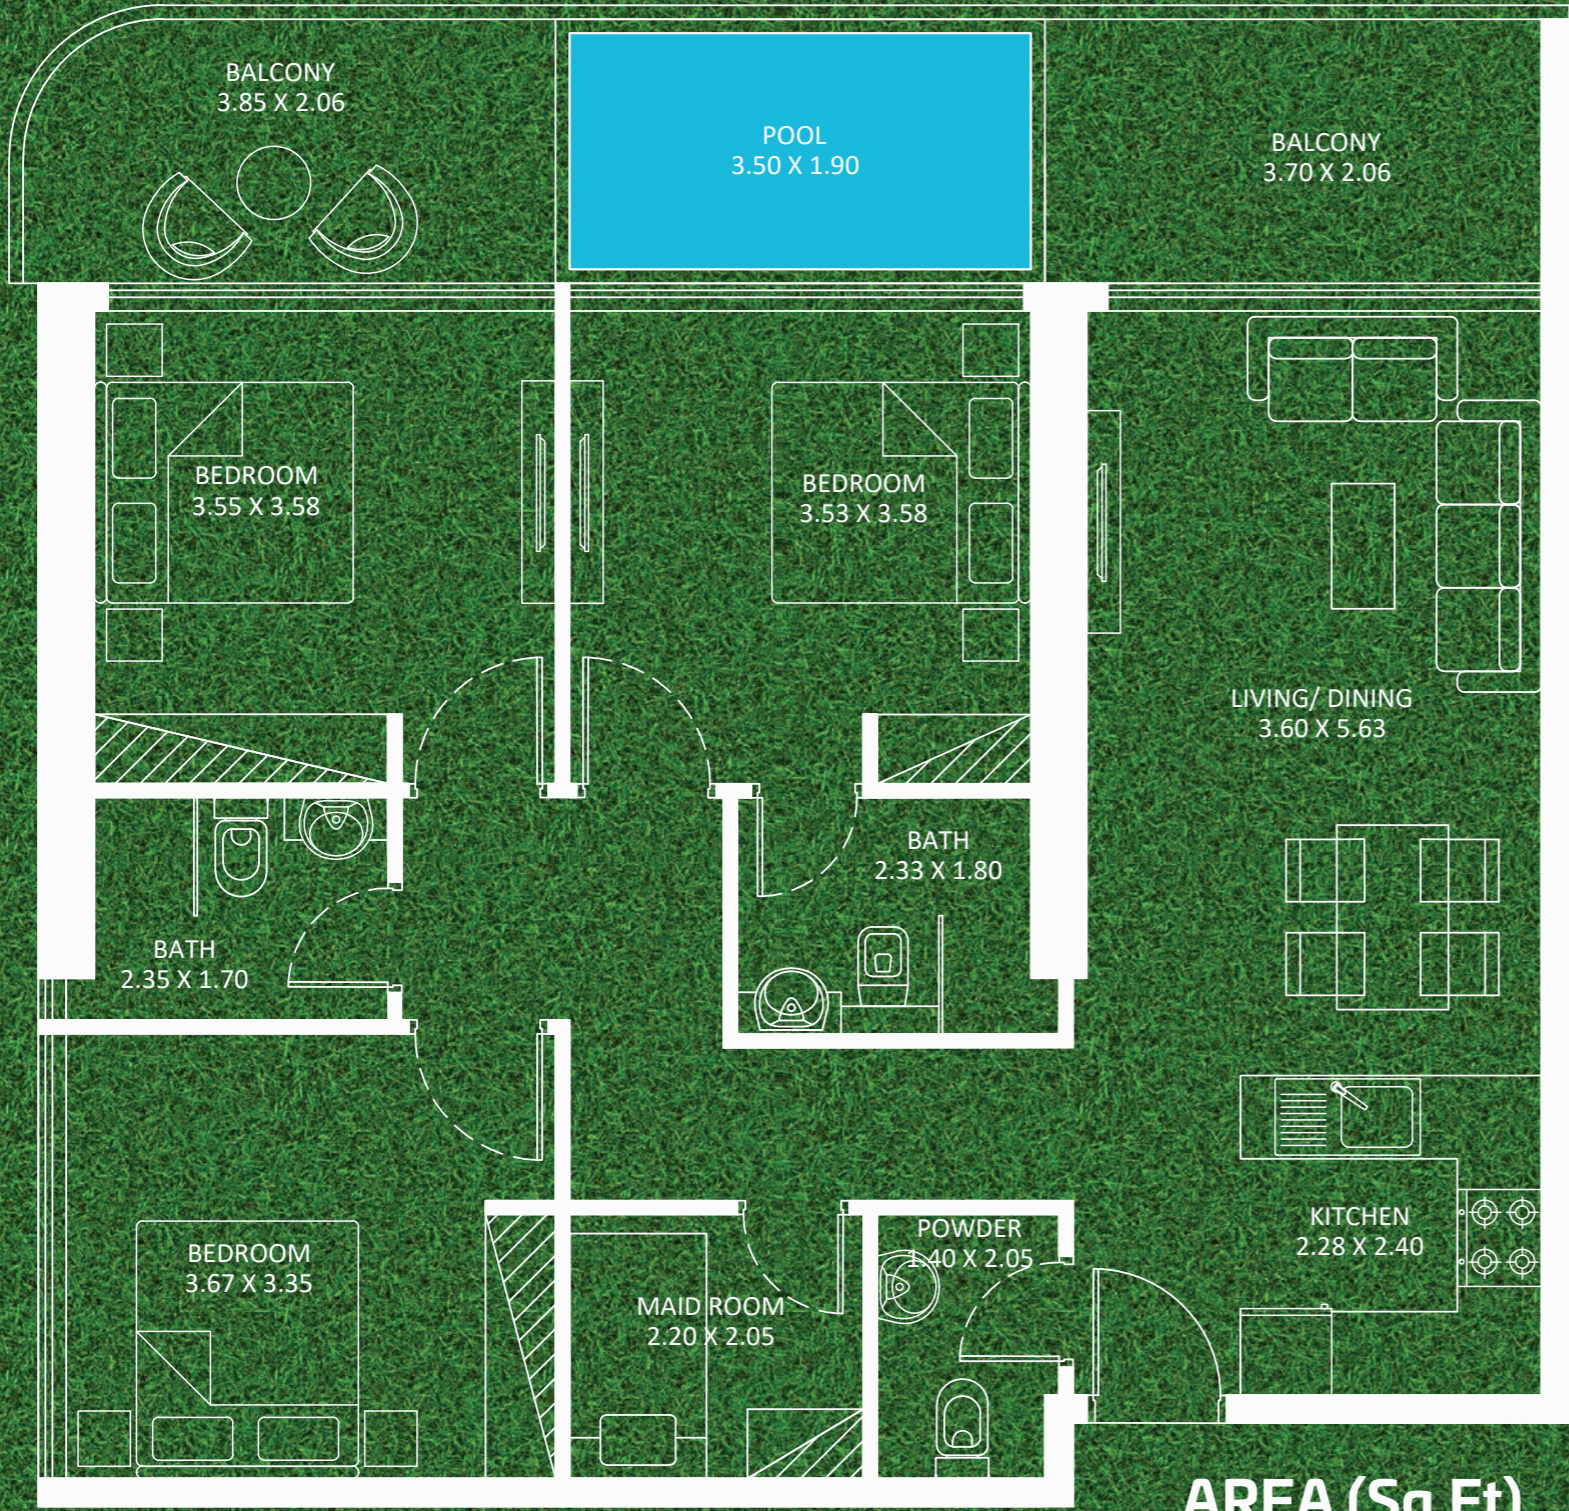

3 BEDROOM

AREA (Sq.Ft)

Apartment
971 to 973

Balcony
237 to 239

Total
1,208 to 1,212

FEATURES :

- ☒ Pool
- ☒ Maid Room

Floor

Tower B

Tower A

2 - 16
& 24

19 - 23
& 25 - 33