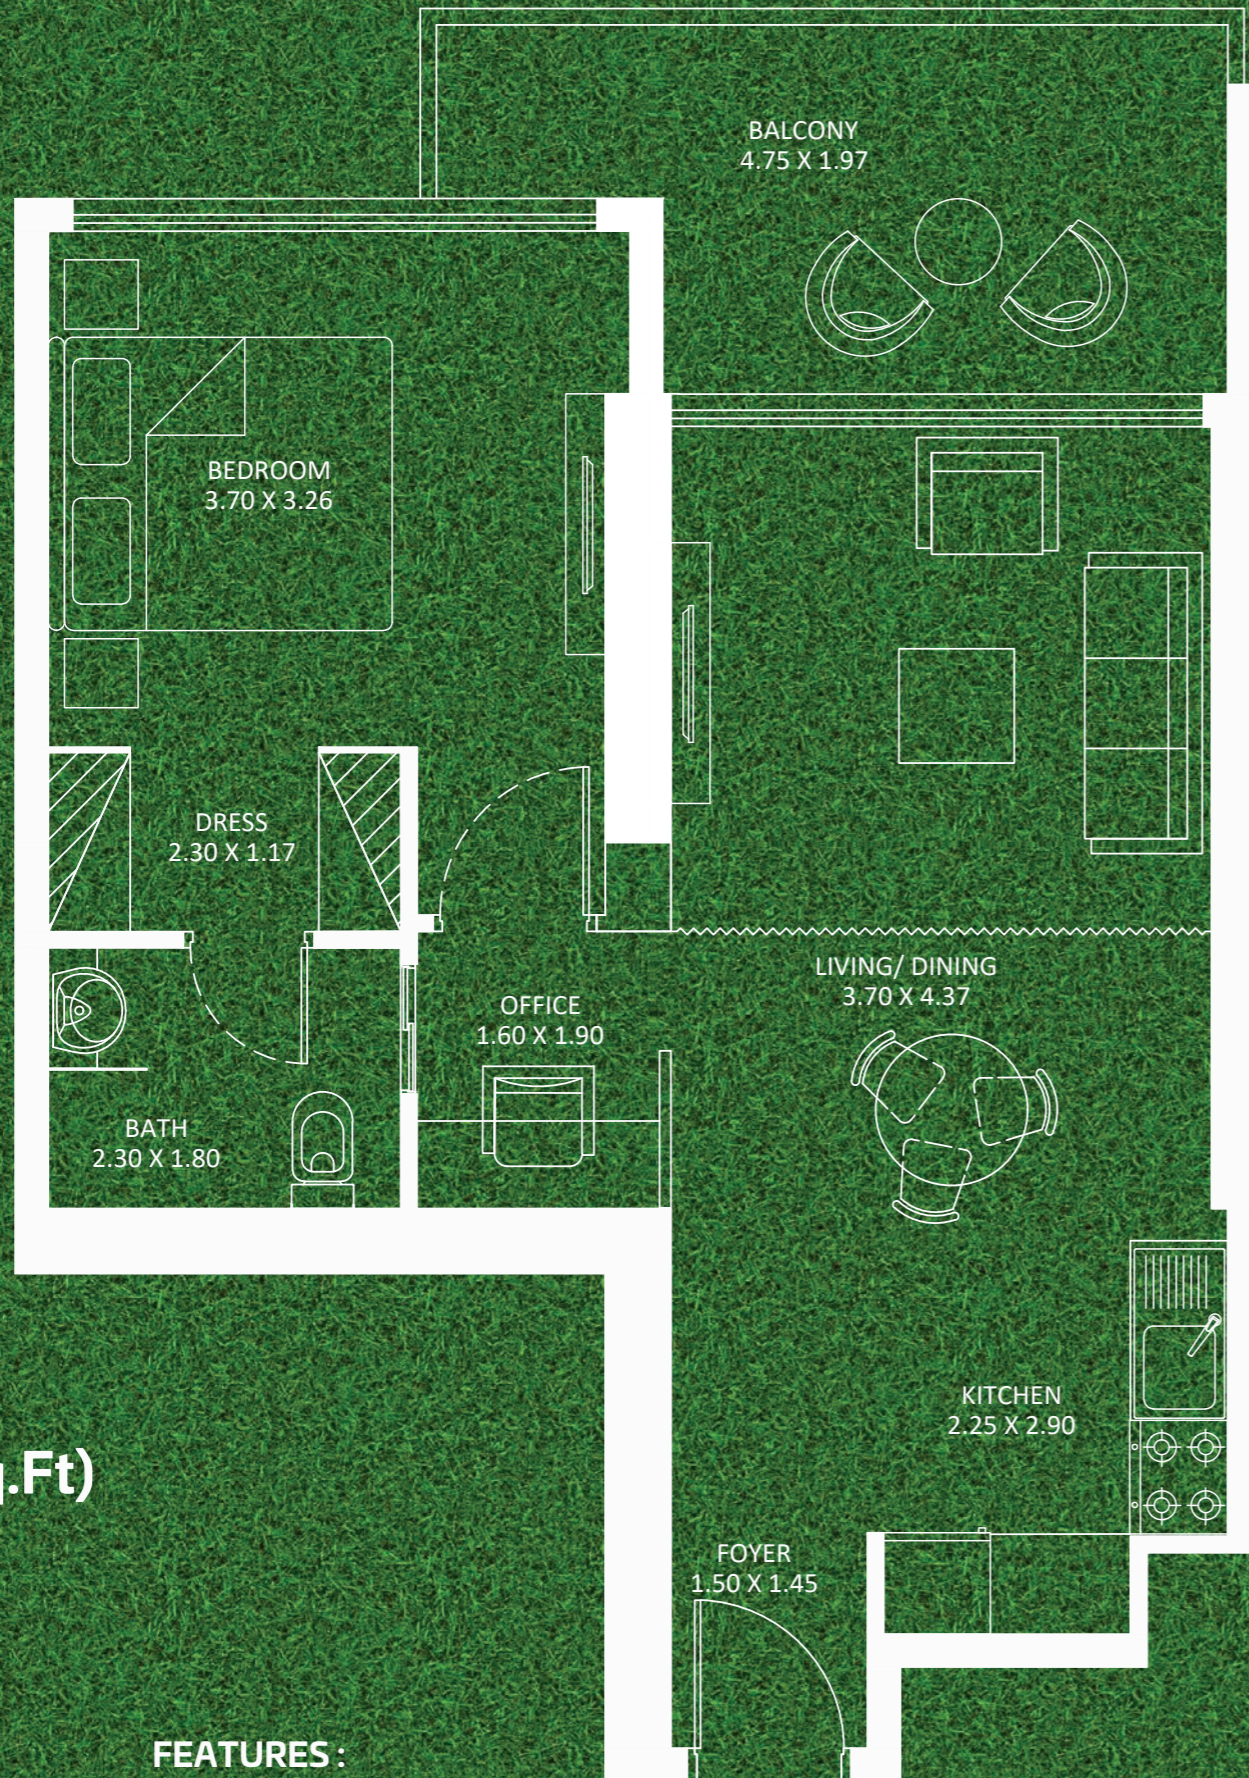

Floor

Tower B

Tower A

2 - 16

& 24

17 & 18

19 - 23

& 25 - 33

PRESIDENTIAL STUDIO

AREA (Sq.Ft)

Apartment
315 to 342

Balcony
130 to 136

Total
451 to 472

FEATURES :
 Pool

Floor

Tower B

Tower A

2 - 16

& 24

17 & 18

19 - 23
&
25 - 33

1 BEDROOM

TYPE - A

AREA (Sq.Ft)

Apartment
547

Balcony
92

Total
639

FEATURES :

- Office
- Convertible 2BHK

Floor

Tower B

Tower A