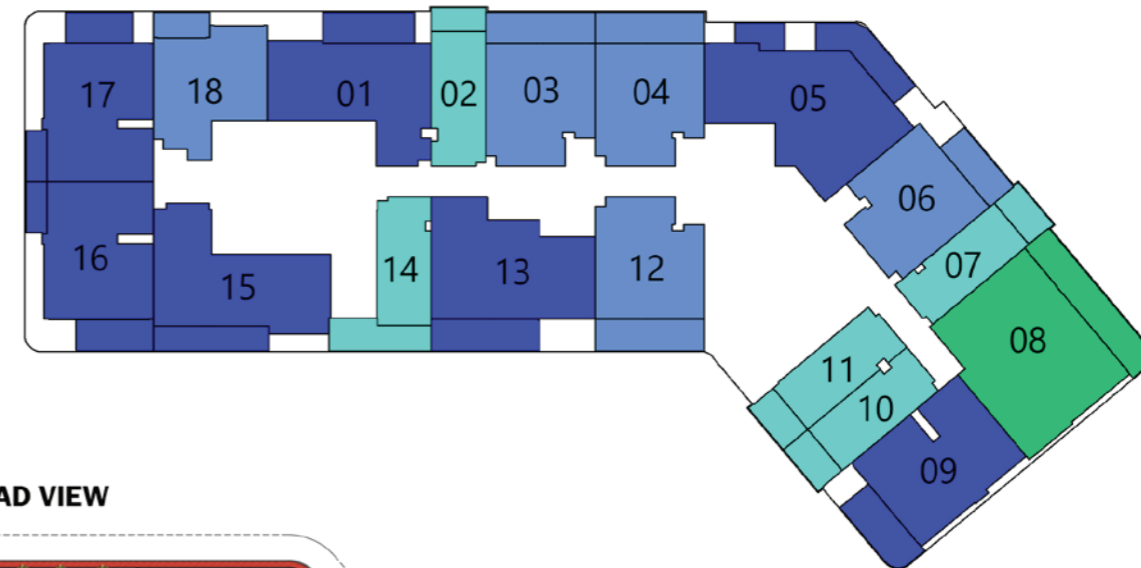

Floor

Tower B

Tower A

2 - 16
& 24

19 - 23
& 25 - 33

Sportz

1ST FLOOR

2ND - 16TH & 24TH FLOOR

-  STUDIO
-  1 BEDROOM
-  2 BEDROOM
-  3 BEDROOM

MOHD. BIN ZAYED ROAD VIEW

Sportz

17TH & 18TH FLOOR

19TH - 23RD & 25TH - 33RD FLOOR

-  STUDIO
-  1 BEDROOM
-  2 BEDROOM
-  3 BEDROOM

BLOCK-B

BLOCK-A