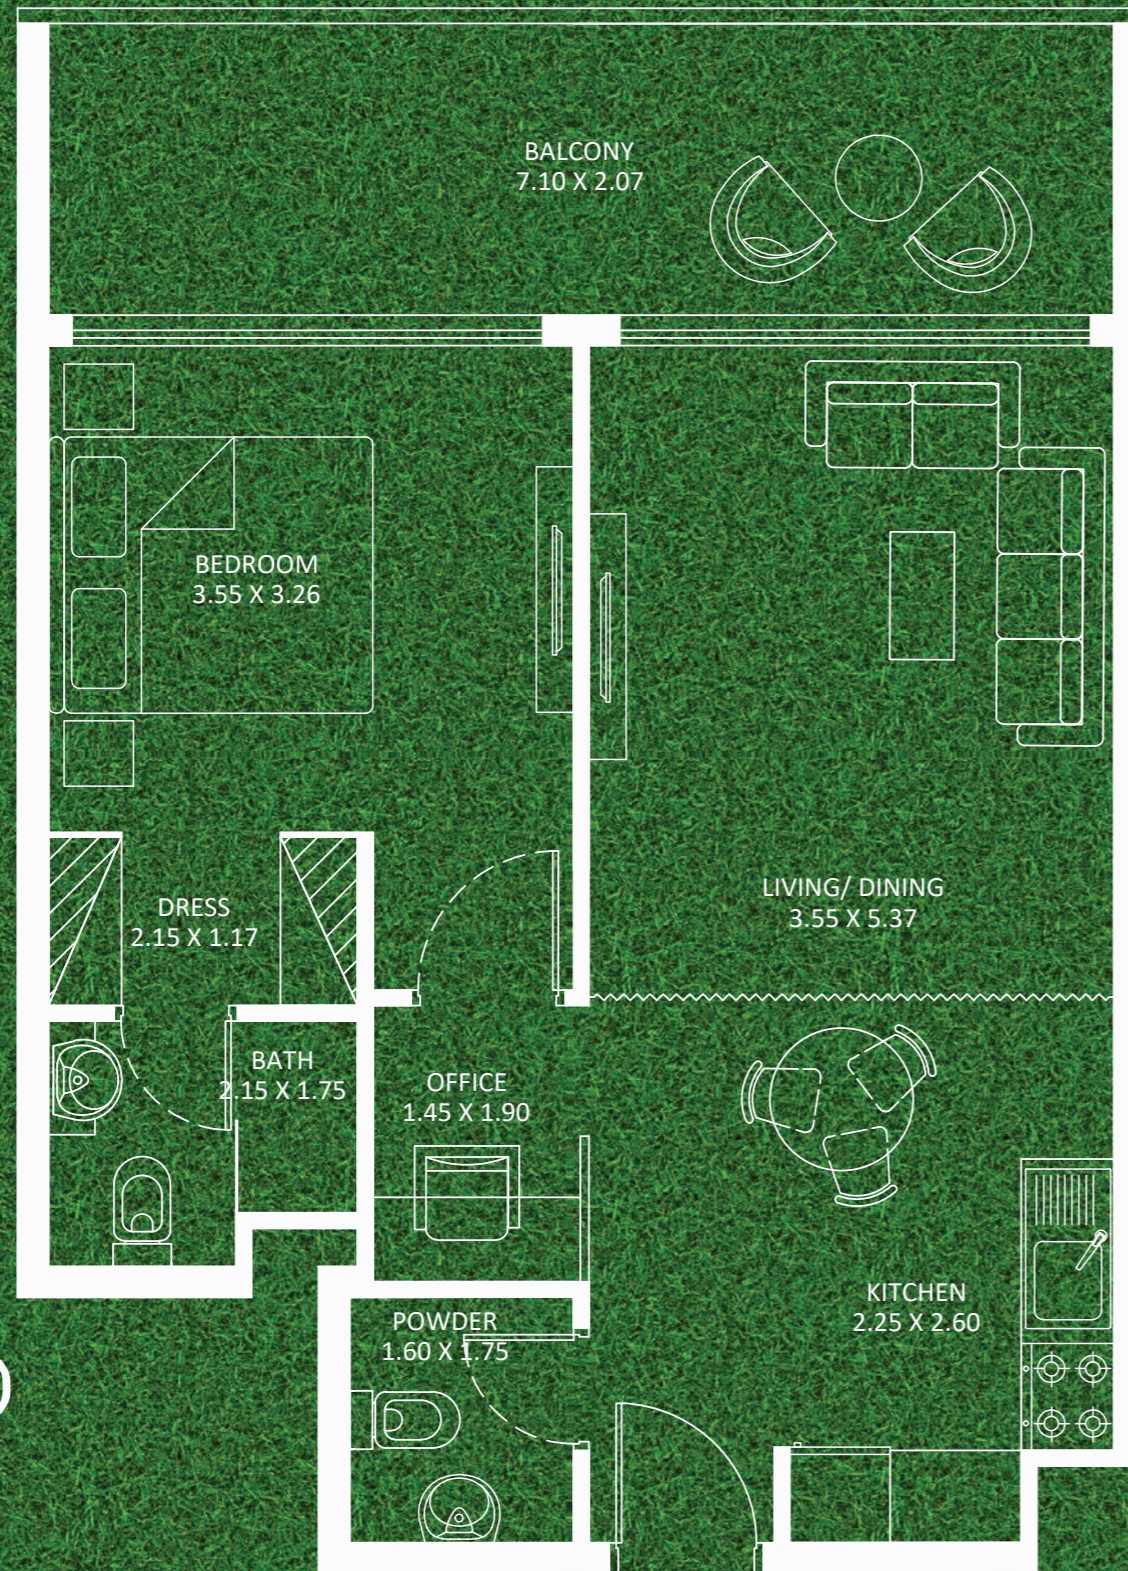

Apartment
564 to 565

Balcony
112 to 113

Total
676 to 677

FEATURES :

- Office
- Convertible 2BHK

Floor

Tower B

Tower A

2 - 16

& 24

17 & 18

19 - 23

& 25 - 33

1 BEDROOM

TYPE - C

AREA (Sq.Ft)

Apartment
564

Balcony
128 to 159

Total
691 to 723

FEATURES :

- Office
- Convertible 2BHK

Floor

Tower B

Tower A