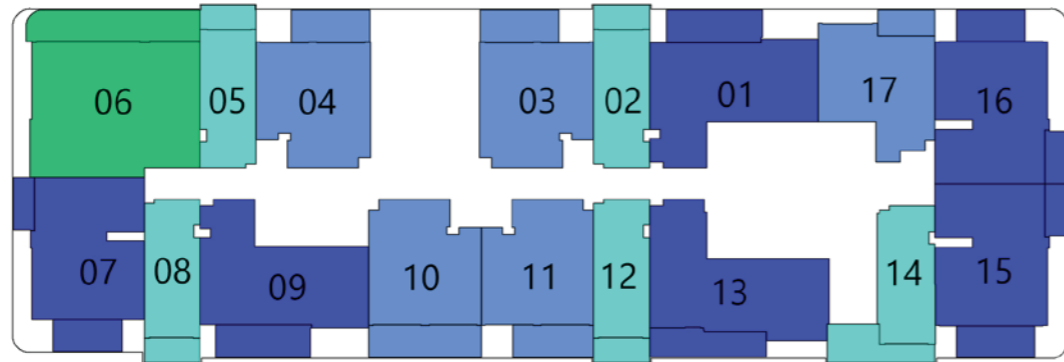

Floor

Tower B

Tower A

2 - 16
& 24

19 - 23
& 25 - 33

Sportz

1ST FLOOR

2ND - 16TH & 24TH FLOOR

-  STUDIO
-  1 BEDROOM
-  2 BEDROOM
-  3 BEDROOM

MOHD. BIN ZAYED ROAD VIEW

Sportz

17TH & 18TH FLOOR

19TH - 23RD & 25TH - 33RD FLOOR

-  STUDIO
-  1 BEDROOM
-  2 BEDROOM
-  3 BEDROOM

BLOCK-B

BLOCK-A