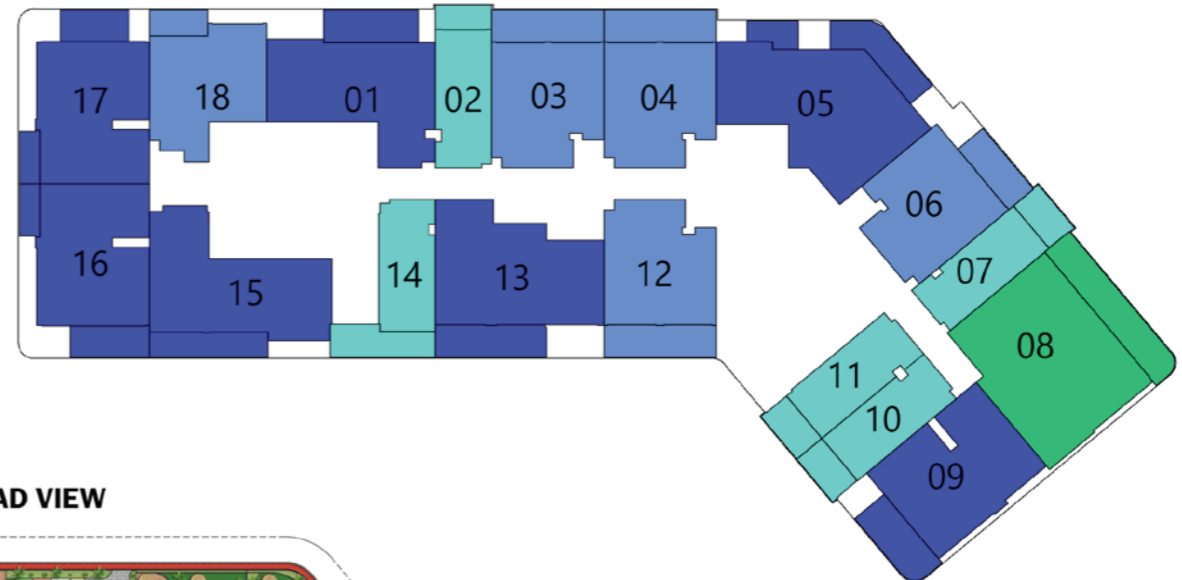

Floor

Tower B

Tower A

2 - 16
& 24

19 - 23
& 25 - 33

Sportz

1ST FLOOR

2ND - 16TH & 24TH FLOOR

-  STUDIO
-  1 BEDROOM
-  2 BEDROOM
-  3 BEDROOM

MOHD. BIN ZAYED ROAD VIEW

Sportz

17TH & 18TH FLOOR

19TH - 23RD & 25TH - 33RD FLOOR

-  STUDIO
-  1 BEDROOM
-  2 BEDROOM
-  3 BEDROOM

BLOCK-B

BLOCK-A

- | | | | |
|--------------------------|-----------------------------------|-----------------------------|----------------------------|
| 1. Olympic Size Lap Pool | 11. Mini Golf / Golf Simulator | 21. Health Club/Gym | 31. Dancing/Zumba Centre |
| 2. Kids Pool | 12. Wall Climbing | 22. Outdoor Gym | 32. Steam & Sauna |
| 3. Shallow Pool | 13. Trampoline Arena | 23. Foosball | 33. Physiotherapy Centre |
| 4. Jacuzzi | 14. Badminton Court | 24. Shot Darts | 34. SPA & Therapy Centre |
| 5. Aquatic Gym | 15. Basketball Court | 25. Chess Area | 35. Open Air Sports Cinema |
| 6. Toddlers Splash Pad | 16. Archery | 26. Table Tennis | 36. BBQ Area |
| 7. Kids Play Area | 17. Paintball Arena | 27. Billiards | 37. Beauty Salon |
| 8. POD Kids Play Area | 18. Kick Boxing/MMA Training Area | 28. Chunk N Catch Game Zone | 38. Business Centre |
| 9. Cycling Track | 19. Sports Club/Lounge Party Hall | 29. Play Station Arena | 39. Cabana Shade |
| 10. Cricket Pitch | 20. Outdoor Party Area | 30. Gaming Arcade | |