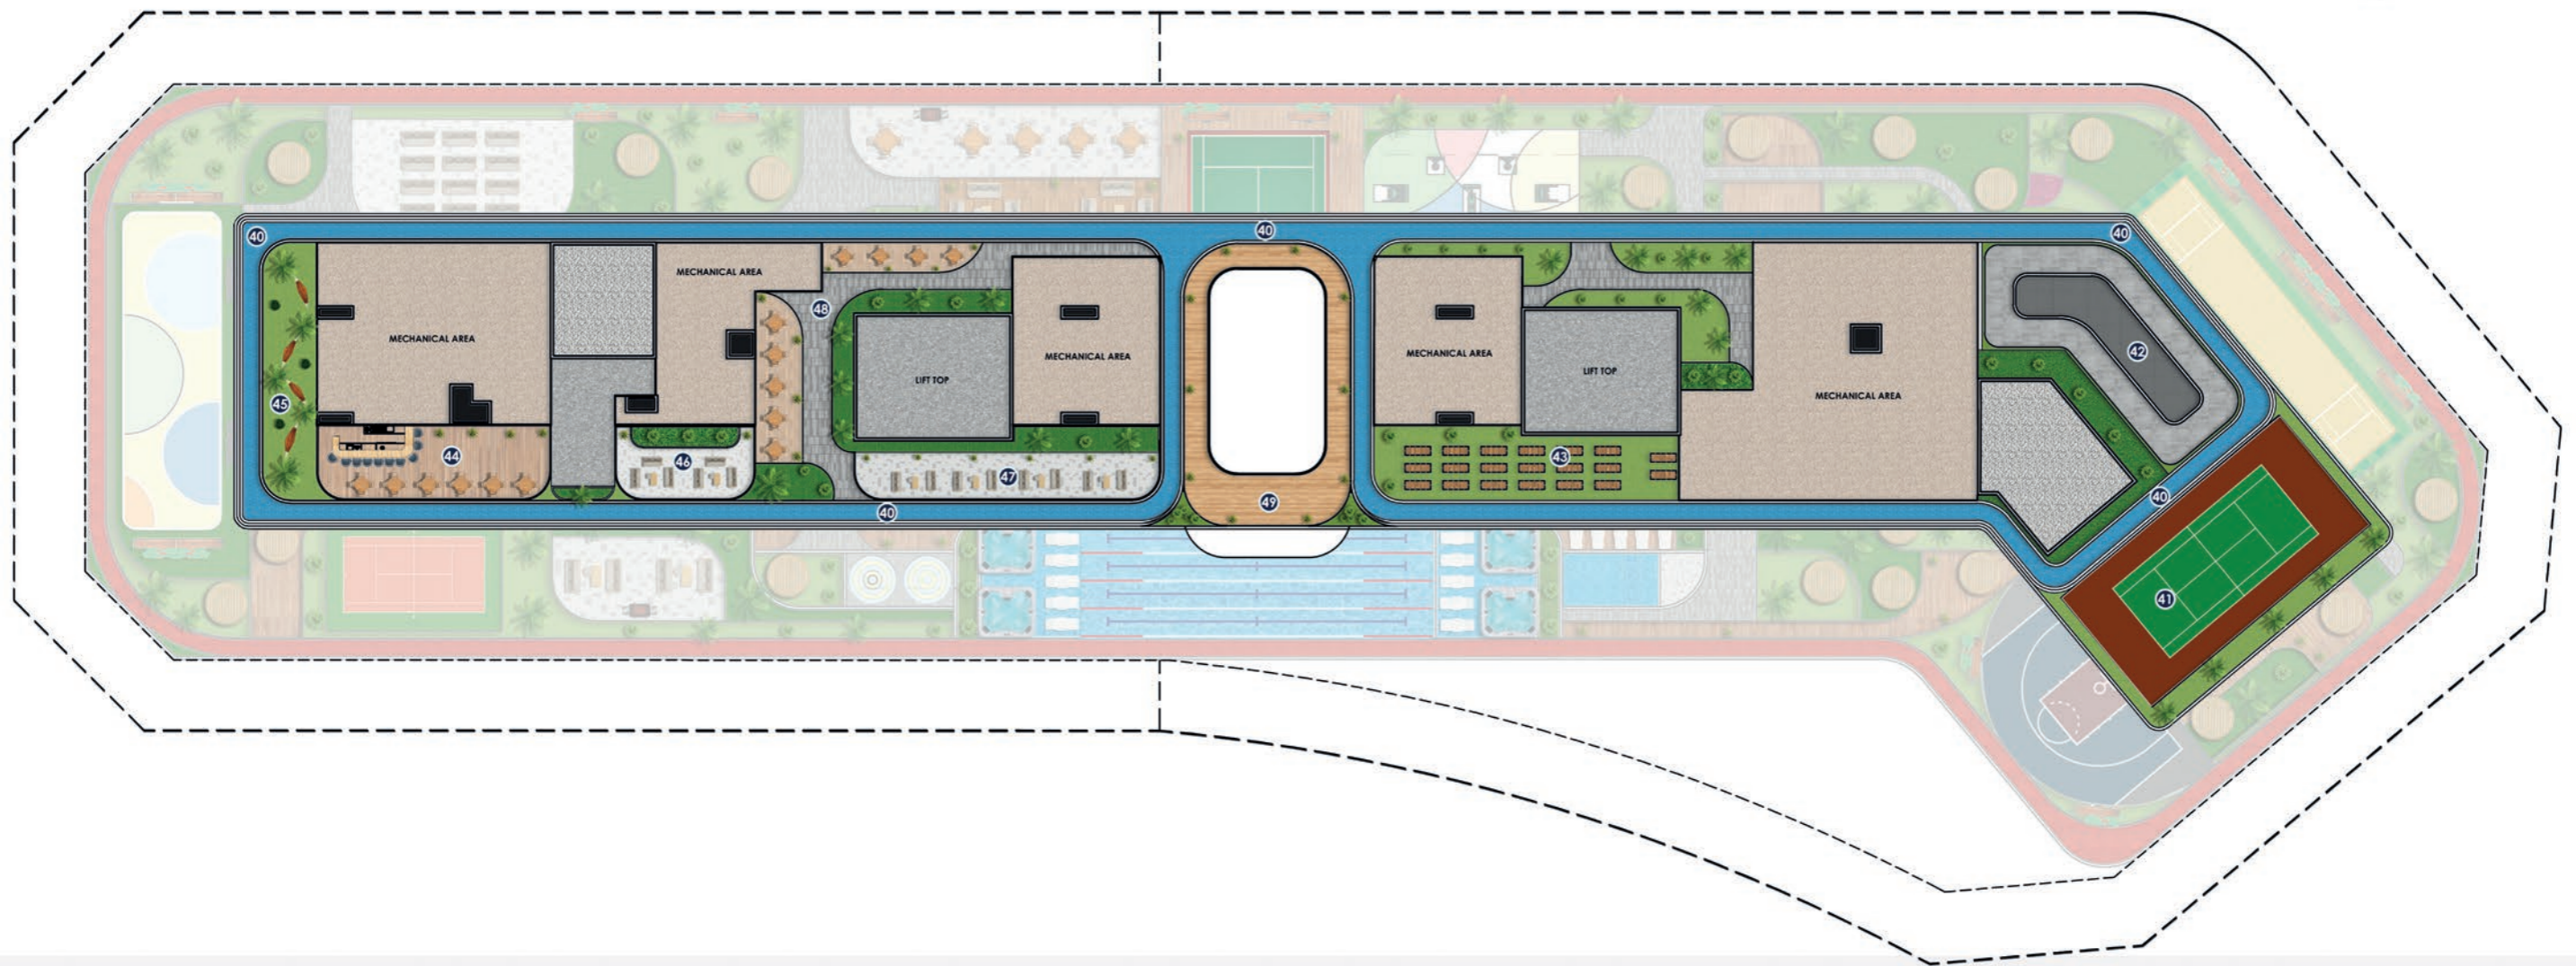

-  STUDIO
-  1 BEDROOM
-  2 BEDROOM
-  3 BEDROOM

MOHD. BIN ZAYED ROAD VIEW

Sportz

17TH & 18TH FLOOR

19TH - 23RD & 25TH - 33RD FLOOR

-  STUDIO
-  1 BEDROOM
-  2 BEDROOM
-  3 BEDROOM

BLOCK-B

BLOCK-A

- | | | | |
|--------------------------|-----------------------------------|-----------------------------|----------------------------|
| 1. Olympic Size Lap Pool | 11. Mini Golf / Golf Simulator | 21. Health Club/Gym | 31. Dancing/Zumba Centre |
| 2. Kids Pool | 12. Wall Climbing | 22. Outdoor Gym | 32. Steam & Sauna |
| 3. Shallow Pool | 13. Trampoline Arena | 23. Foosball | 33. Physiotherapy Centre |
| 4. Jacuzzi | 14. Badminton Court | 24. Shot Darts | 34. SPA & Therapy Centre |
| 5. Aquatic Gym | 15. Basketball Court | 25. Chess Area | 35. Open Air Sports Cinema |
| 6. Toddlers Splash Pad | 16. Archery | 26. Table Tennis | 36. BBQ Area |
| 7. Kids Play Area | 17. Paintball Arena | 27. Billiards | 37. Beauty Salon |
| 8. POD Kids Play Area | 18. Kick Boxing/MMA Training Area | 28. Chunk N Catch Game Zone | 38. Business Centre |
| 9. Cycling Track | 19. Sports Club/Lounge Party Hall | 29. Play Station Arena | 39. Cabana Shade |
| 10. Cricket Pitch | 20. Outdoor Party Area | 30. Gaming Arcade | |

PODIUM LEVEL AMENITIES

BLOCK-B

BLOCK-A

- 40. Sky Jogging Track
- 41. Paddle Tennis
- 42. Skating Zone
- 43. Roof Top Yoga/Meditation
- 44. Health Sports Bar
- 45. Roof Top Hammock Garden
- 46. Dedicated Wi-Fi Area
- 47. Roof Top Open Party Area