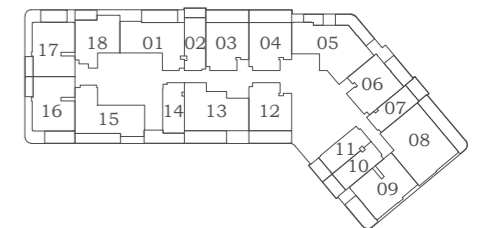

19 - 23
&
25 - 33

PRESIDENTIAL SUITE

AREA (Sq.Ft)

Apartment
564

Balcony
158

Total
722

FEATURES :

- Pool
- Office
- Convertible 2BHK