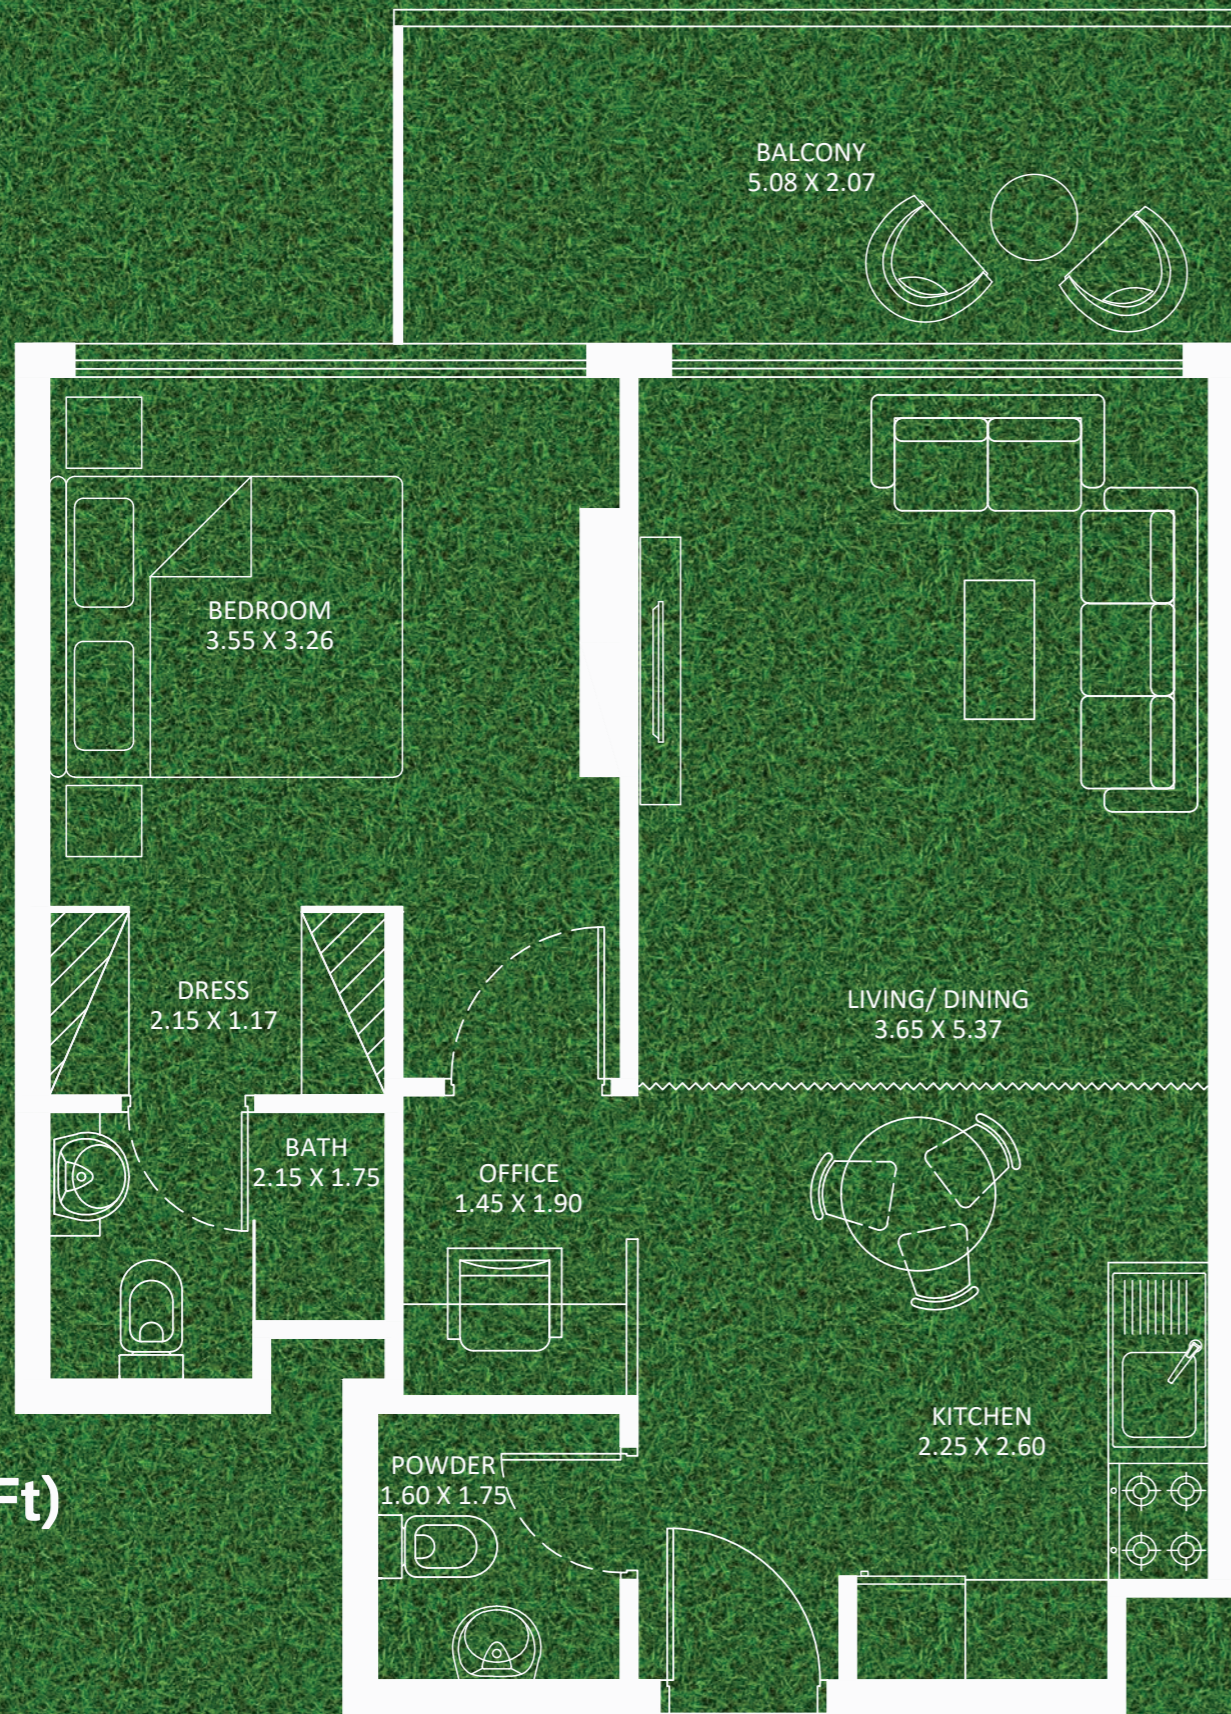

2 - 16

& 24

17 & 18

19 - 23

& 25 - 33

1 BEDROOM

TYPE - B

AREA (Sq.Ft)

Apartment
564 to 565

Balcony
112 to 113

Total
676 to 677

FEATURES :

- Office
- Convertible 2BHK

Floor

Tower B

Tower A