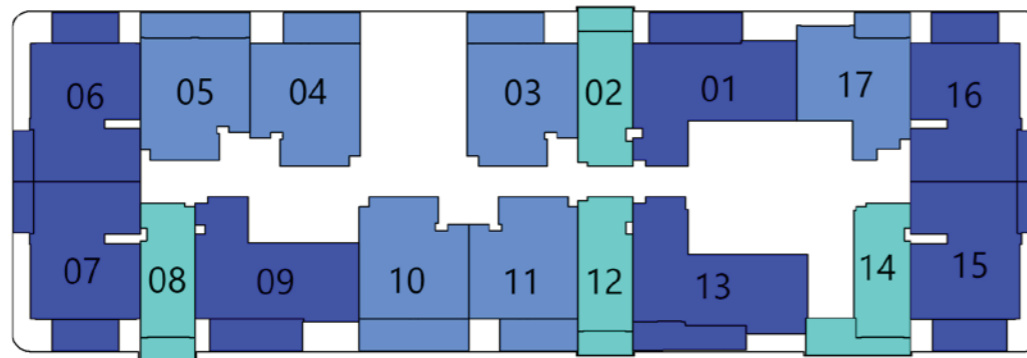

Floor

Tower B

Tower A

2 - 16
& 24

19 - 23
& 25 - 33

Sportz

1ST FLOOR

2ND - 16TH & 24TH FLOOR

-  STUDIO
-  1 BEDROOM
-  2 BEDROOM
-  3 BEDROOM

MOHD. BIN ZAYED ROAD VIEW

Sportz

17TH & 18TH FLOOR

19TH - 23RD & 25TH - 33RD FLOOR

-  STUDIO
-  1 BEDROOM
-  2 BEDROOM
-  3 BEDROOM

BLOCK-B

BLOCK-A