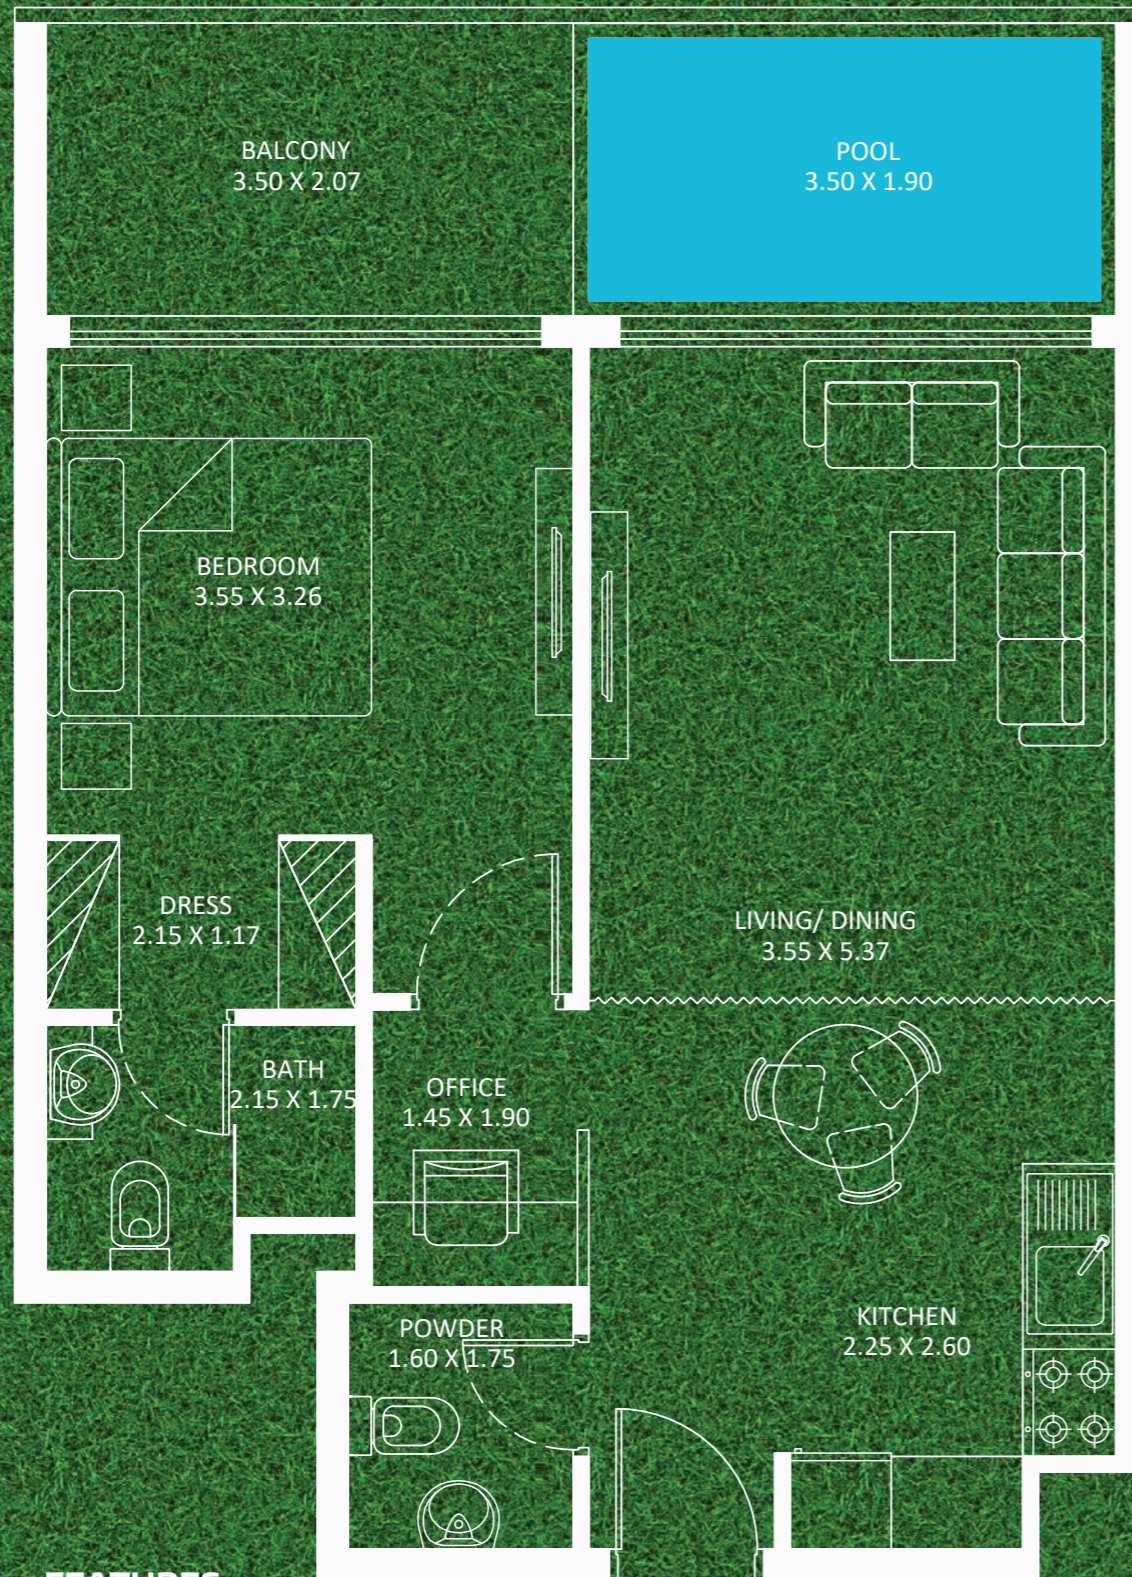

FEATURES :

- Jacuzzi
- Office
- Convertible 2BHK

Floor

Tower B

Tower A

2 - 16

& 24

17 & 18

19 - 23
&
25 - 33

PRESIDENTIAL SUITE

AREA (Sq.Ft)

Apartment
564

Balcony
158

Total
722

FEATURES :

- Pool
- Office
- Convertible 2BHK

Floor

Tower B

Tower A

2 - 16

& 24

17 & 18

19 - 23

& 25 - 33