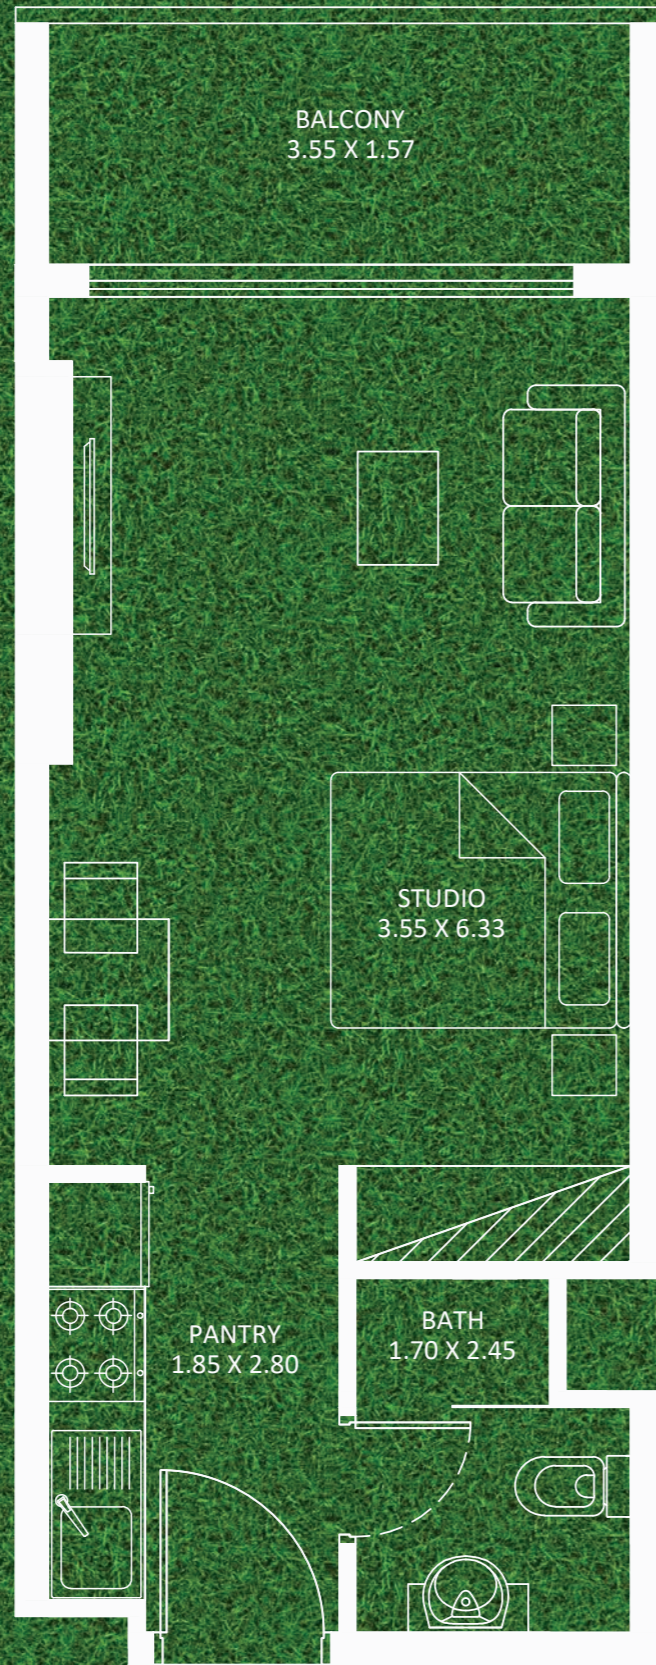

SPORTZ

BY ***DANUBE***

***FLOOR
PLANS***

STUDIO

AREA (Sq.Ft)

Apartment
311 to 330

Balcony
60 to 79

Total
389 to 398

Floor

Tower B

Tower A

2 - 16

& 24

17 & 18

19 - 23

& 25 - 33

PRESIDENTIAL STUDIO

AREA (Sq.Ft)

Apartment
315 to 342

Balcony
130 to 136

Total
451 to 472

FEATURES :
 Pool

Floor

Tower B

Tower A

2 - 16

& 24

17 & 18

19 - 23
&
25 - 33

1 BEDROOM

TYPE - A

AREA (Sq.Ft)