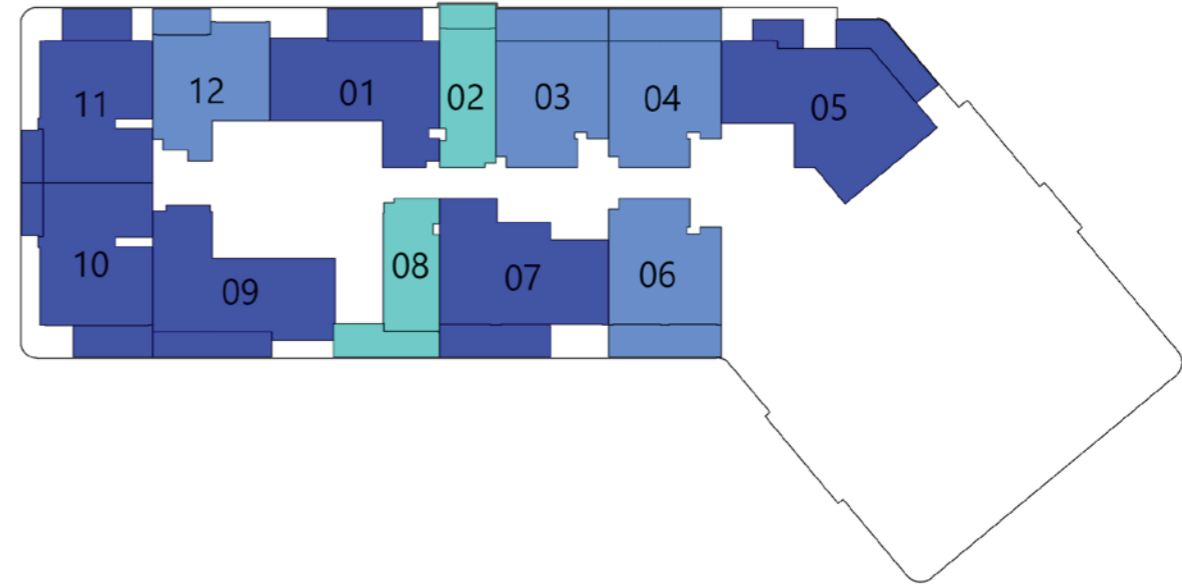

Floor

Tower B

Tower A

2 - 16
& 24

19 - 23
& 25 - 33

Sportz

1ST FLOOR

2ND - 16TH & 24TH FLOOR

-  STUDIO
-  1 BEDROOM
-  2 BEDROOM
-  3 BEDROOM

MOHD. BIN ZAYED ROAD VIEW

Sportz

17TH & 18TH FLOOR

19TH - 23RD & 25TH - 33RD FLOOR

-  STUDIO
-  1 BEDROOM
-  2 BEDROOM
-  3 BEDROOM

BLOCK-B

BLOCK-A