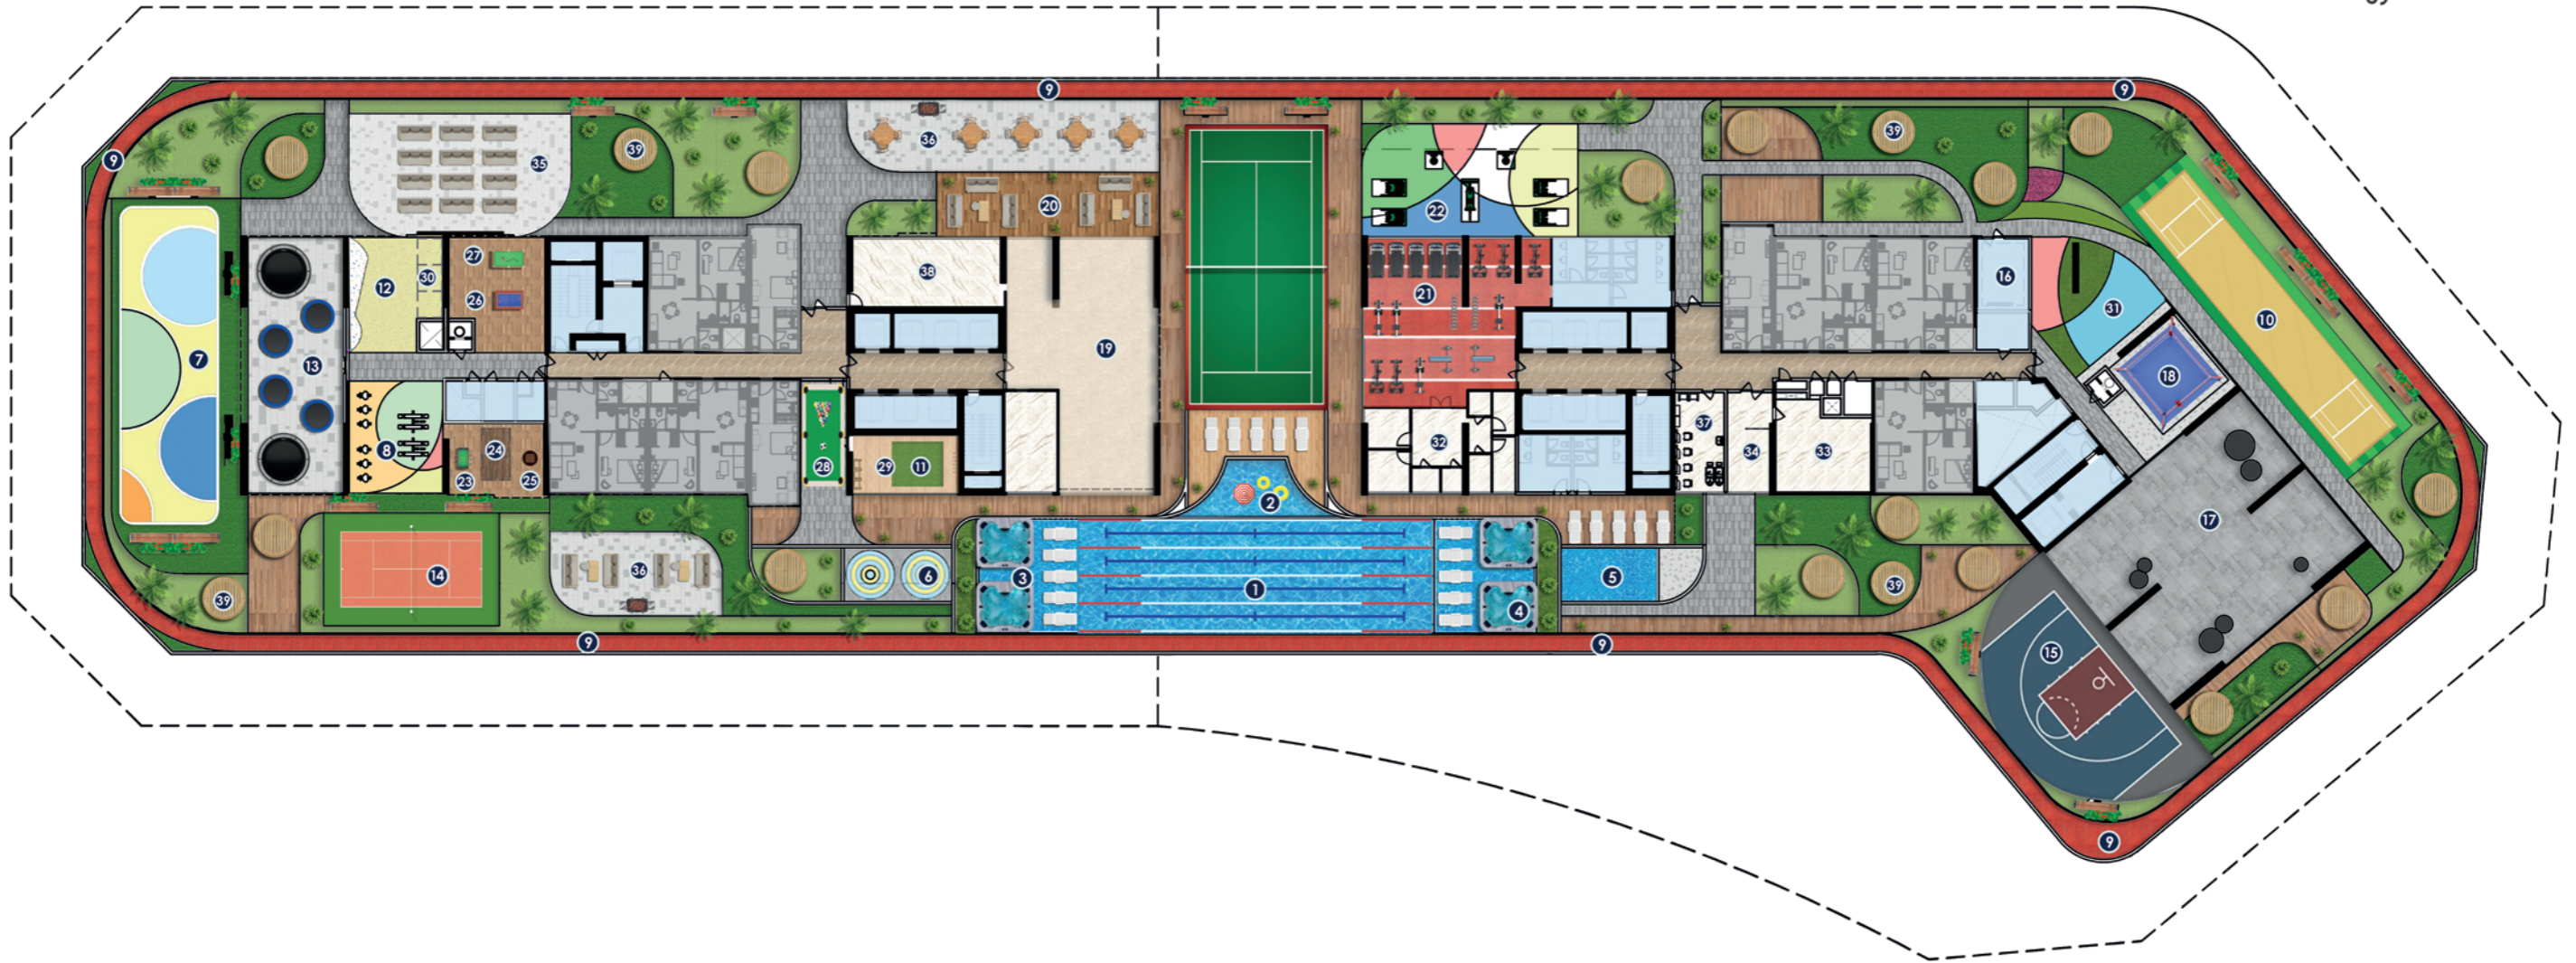

Floor

Tower B

Tower A

2 - 16
& 24

19 - 23
& 25 - 33

Sportz

1ST FLOOR

2ND - 16TH & 24TH FLOOR

-  STUDIO
-  1 BEDROOM
-  2 BEDROOM
-  3 BEDROOM

MOHD. BIN ZAYED ROAD VIEW

Sportz

17TH & 18TH FLOOR

19TH - 23RD & 25TH - 33RD FLOOR

-  STUDIO
-  1 BEDROOM
-  2 BEDROOM
-  3 BEDROOM

BLOCK-B

BLOCK-A

- | | | | |
|--------------------------|-----------------------------------|-----------------------------|----------------------------|
| 1. Olympic Size Lap Pool | 11. Mini Golf / Golf Simulator | 21. Health Club/Gym | 31. Dancing/Zumba Centre |
| 2. Kids Pool | 12. Wall Climbing | 22. Outdoor Gym | 32. Steam & Sauna |
| 3. Shallow Pool | 13. Trampoline Arena | 23. Foosball | 33. Physiotherapy Centre |
| 4. Jacuzzi | 14. Badminton Court | 24. Shot Darts | 34. SPA & Therapy Centre |
| 5. Aquatic Gym | 15. Basketball Court | 25. Chess Area | 35. Open Air Sports Cinema |
| 6. Toddlers Splash Pad | 16. Archery | 26. Table Tennis | 36. BBQ Area |
| 7. Kids Play Area | 17. Paintball Arena | 27. Billiards | 37. Beauty Salon |
| 8. POD Kids Play Area | 18. Kick Boxing/MMA Training Area | 28. Chunk N Catch Game Zone | 38. Business Centre |
| 9. Cycling Track | 19. Sports Club/Lounge Party Hall | 29. Play Station Arena | 39. Cabana Shade |
| 10. Cricket Pitch | 20. Outdoor Party Area | 30. Gaming Arcade | |

PODIUM LEVEL AMENITIES

BLOCK-B

BLOCK-A

- 40. Sky Jogging Track
- 41. Paddle Tennis
- 42. Skating Zone
- 43. Roof Top Yoga/Meditation
- 44. Health Sports Bar
- 45. Roof Top Hammock Garden
- 46. Dedicated Wi-Fi Area
- 47. Roof Top Open Party Area