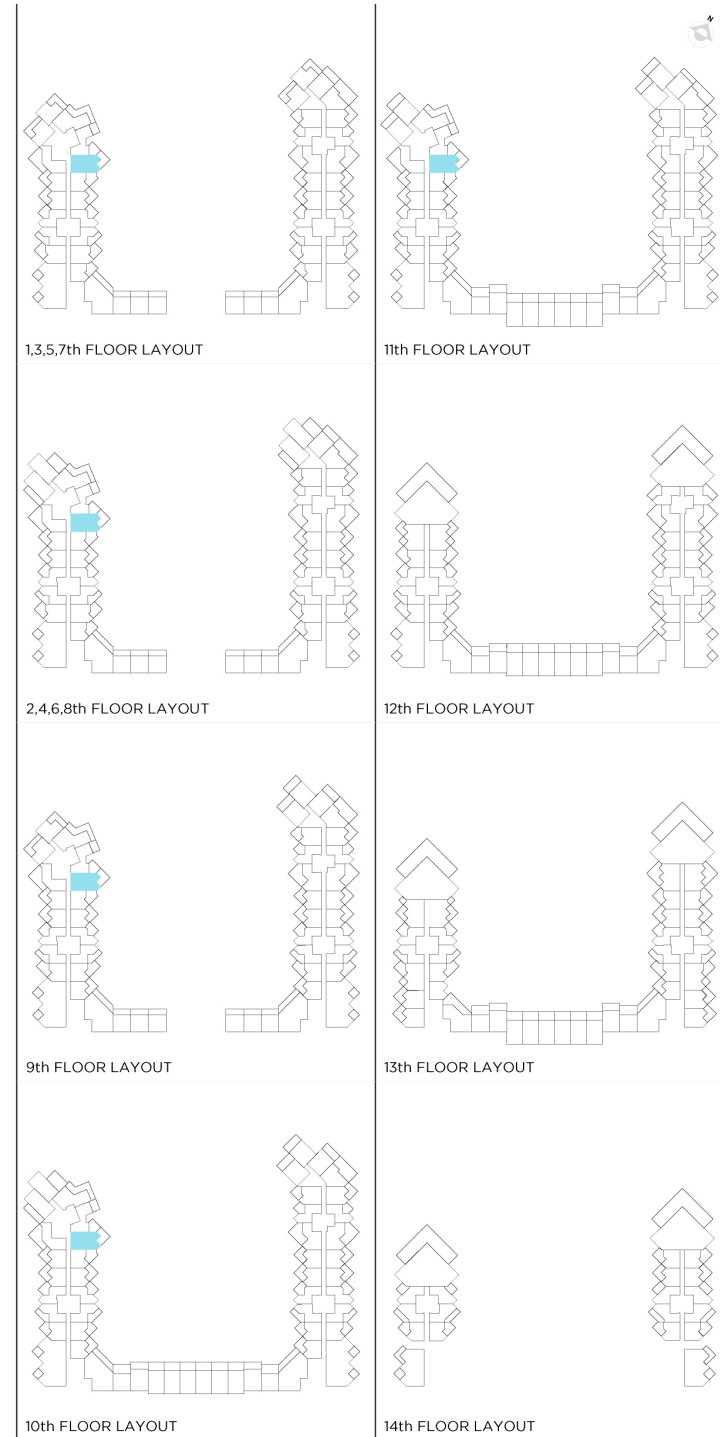

12th FLOOR LAYOUT

9th FLOOR LAYOUT

13th FLOOR LAYOUT

10th FLOOR LAYOUT

14th FLOOR LAYOUT

Aurora 1-Bedroom Luxury Residence

UNIT TYPE B

APARTMENT AREA	696 SQ.FT.	64 SQ.M.
BALCONY AREA	183 SQ.FT.	17 SQ.M.
TOTAL AREA	879 SQ.FT.	81 SQ.M.