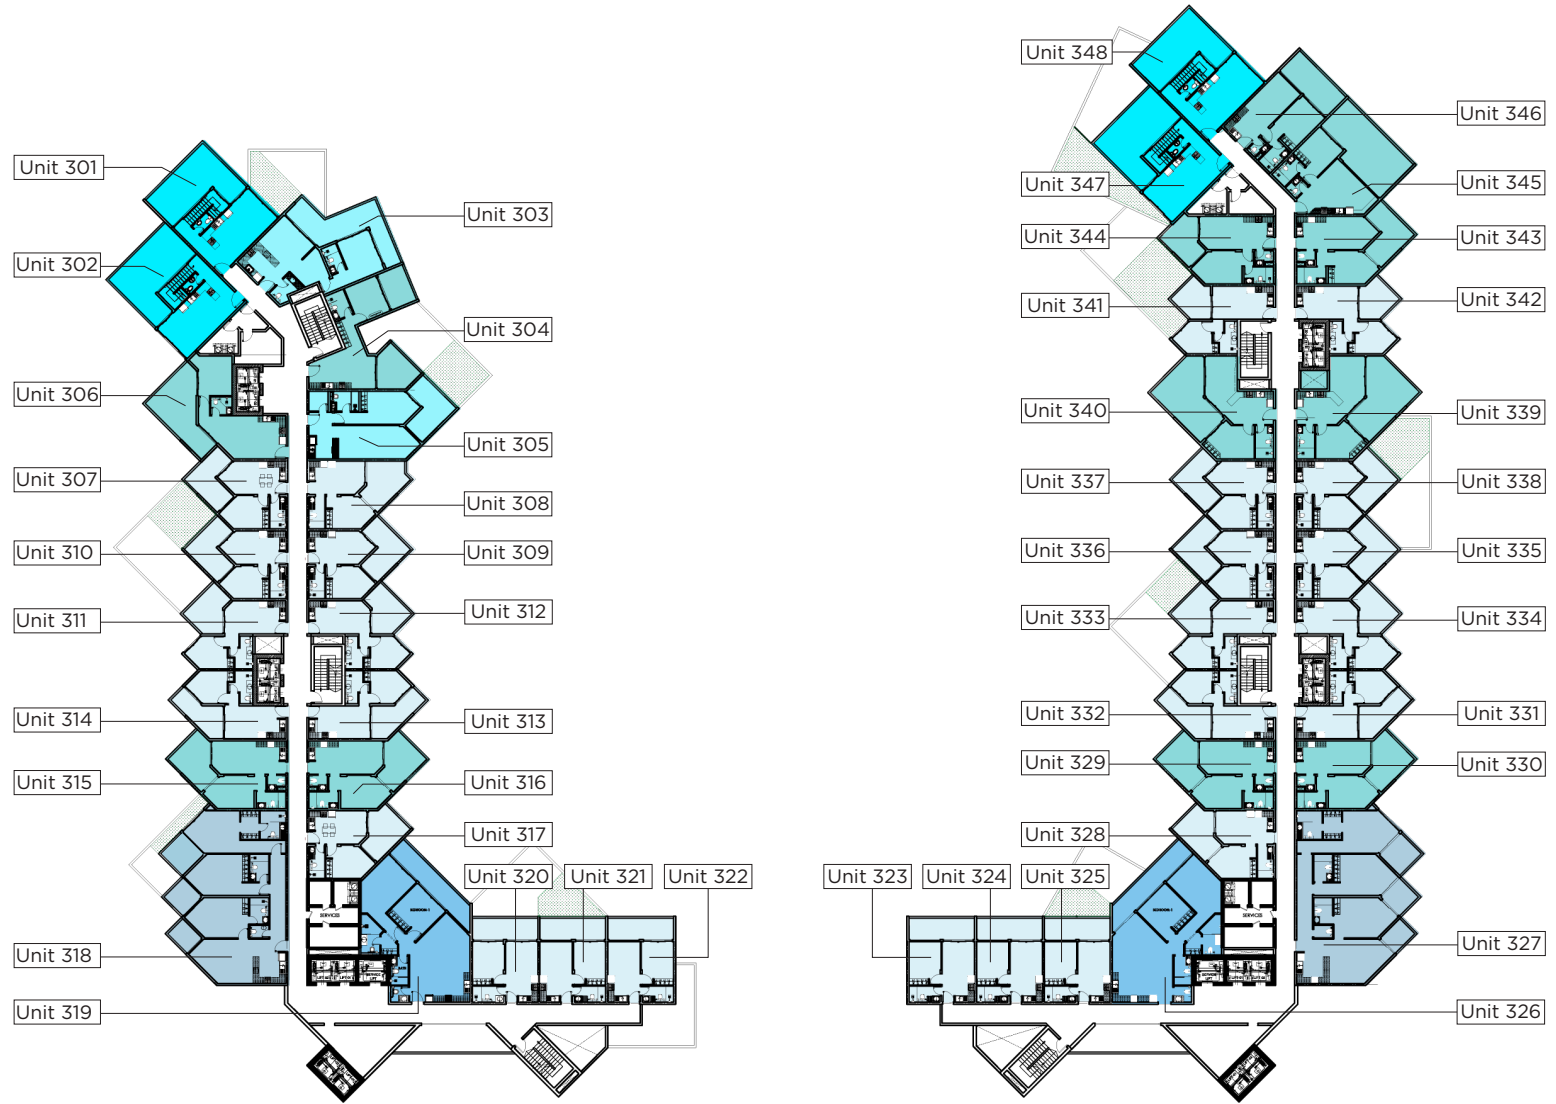

Sea | Beach Club | Wynn Resort View

Sea | Beach Club | Wynn Resort View

Luxury Mall View

Promenade View

Floor Plan III

- Aurora 1-Bedroom Residence
- Aurora 1-Bedroom Duplex
- Aurora 1-Bedroom Standard Residence
- Aurora 1-Bedroom Luxury Residence
- Polar 2-Bedroom Residences
- Polar 2-Bedroom Duplex
- Antarctica 3-Bedroom Residences
- Antarctica 3-Bedroom Sky Villa