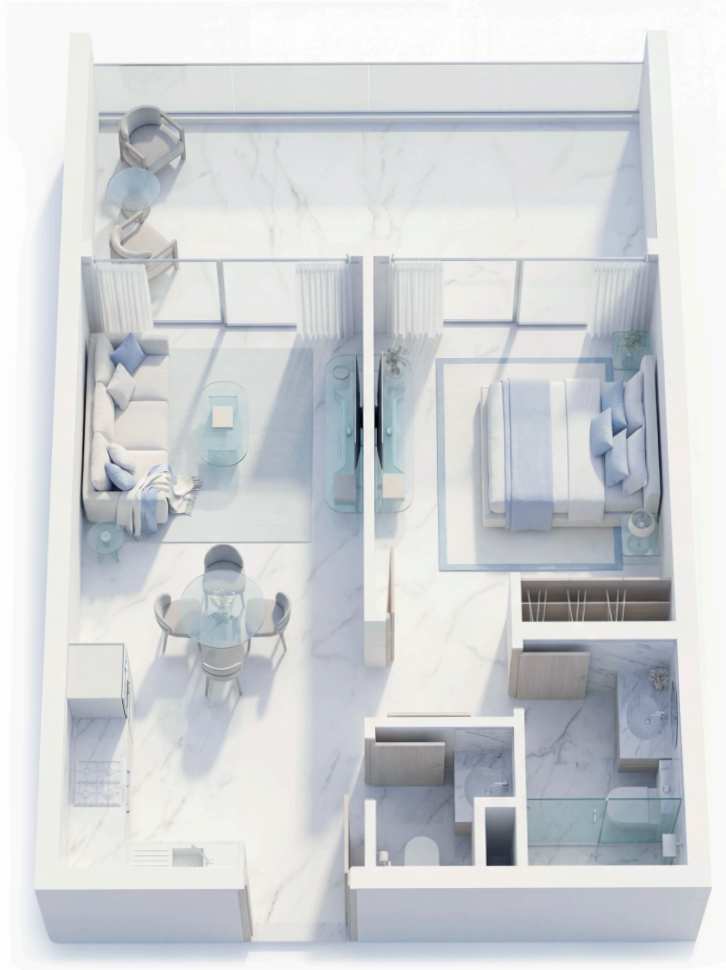

12th FLOOR LAYOUT

9th FLOOR LAYOUT

13th FLOOR LAYOUT

10th FLOOR LAYOUT

14th FLOOR LAYOUT

Aurora 1-Bedroom Standard Residence

UNIT TYPE H

APARTMENT AREA	513 SQ.FT.	47 SQ.M.
BALCONY AREA	197 SQ.FT.	18 SQ.M.
TOTAL AREA	710 SQ.FT.	66 SQ.M.