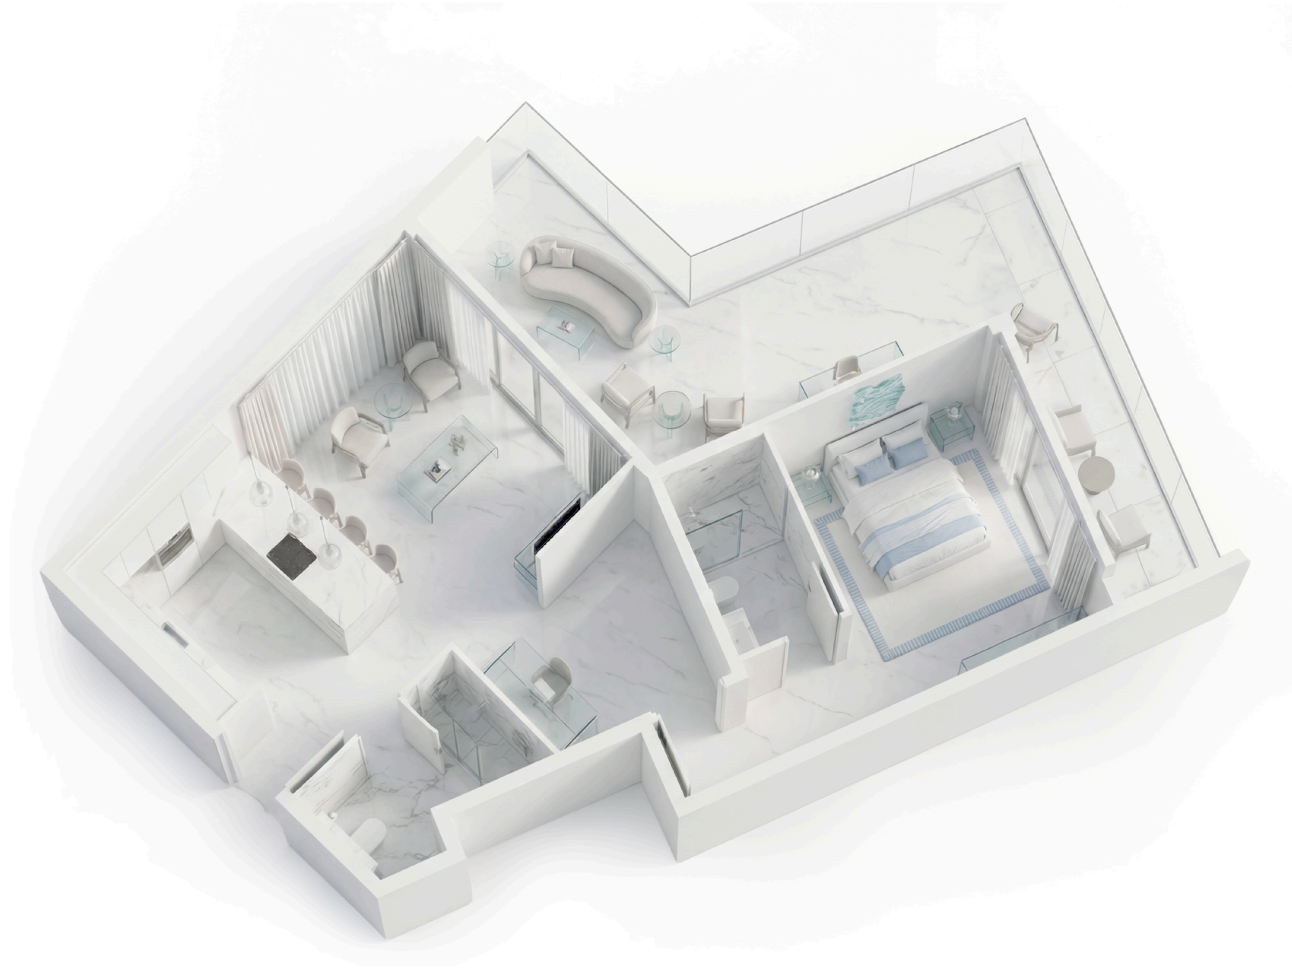

12th FLOOR LAYOUT

9th FLOOR LAYOUT

13th FLOOR LAYOUT

10th FLOOR LAYOUT

14th FLOOR LAYOUT

Aurora 1-Bedroom Luxury Residence

UNIT TYPE F

APARTMENT AREA	641 SQ.FT.	59 SQ.M.
BALCONY AREA	201 SQ.FT.	18 SQ.M.
TOTAL AREA	843 SQ.FT.	78 SQ.M.