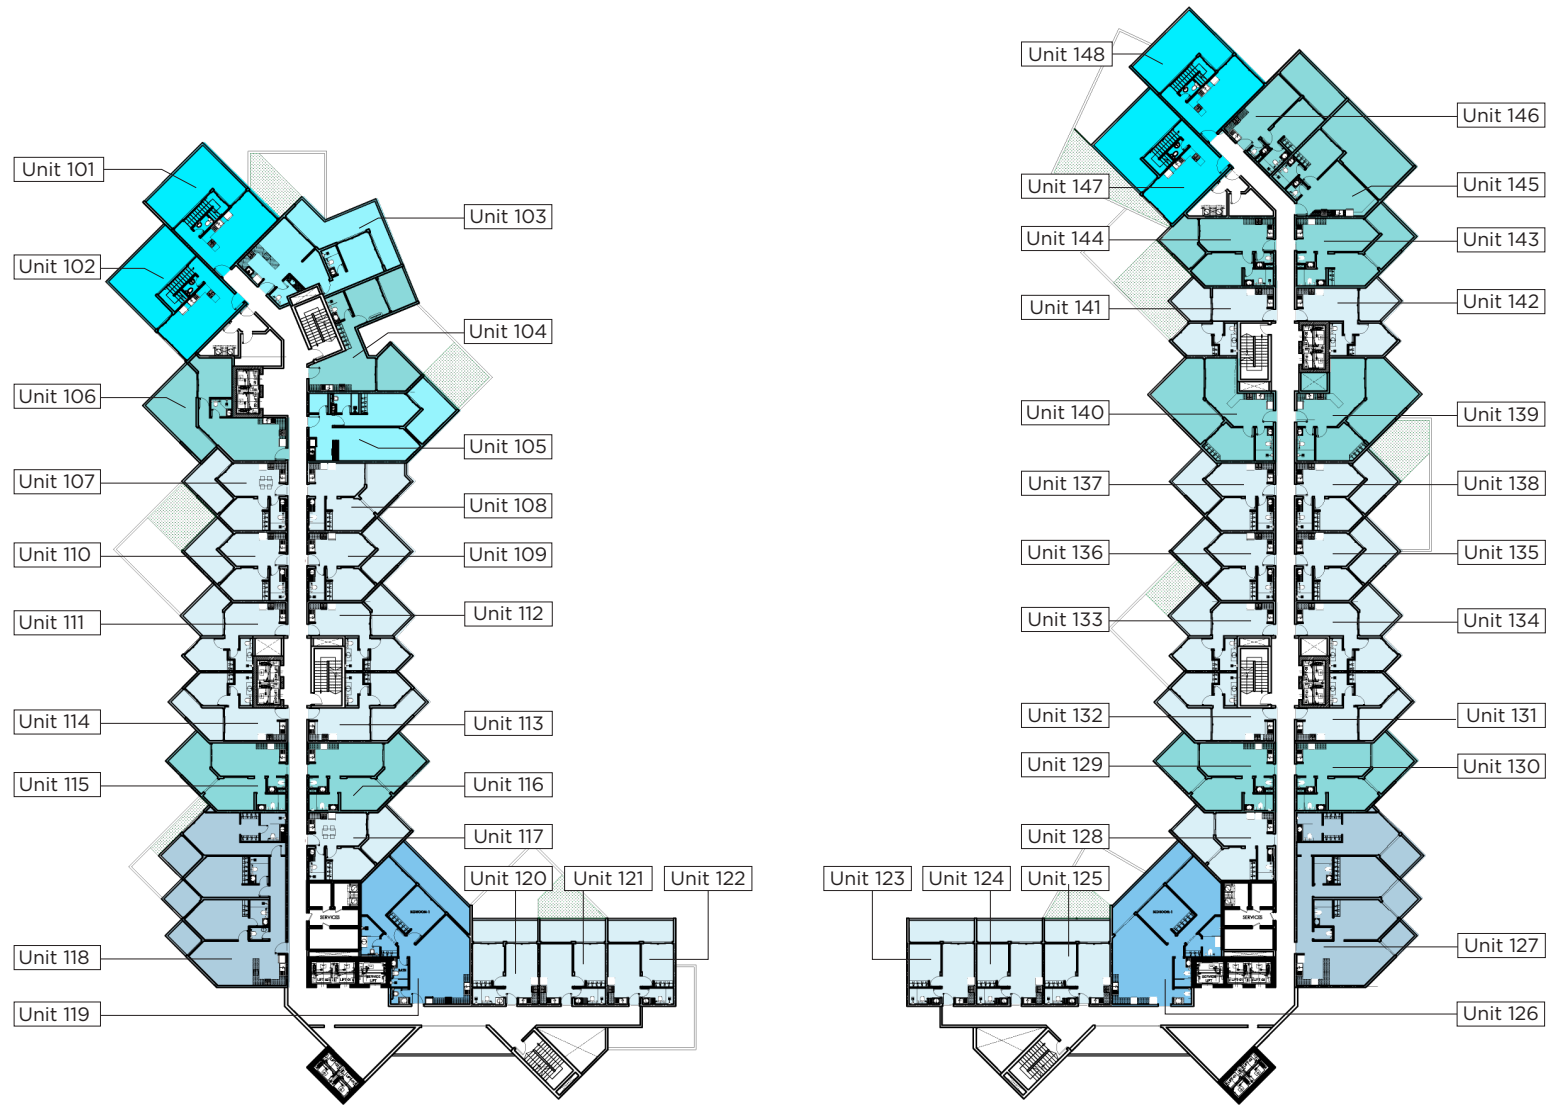

Ice Beach

BY MAJOR DEVELOPMENTS

Floor Plan

Sea | Beach Club | Wynn Resort View

Sea | Beach Club | Wynn Resort View

Promenade View

Luxury Mall View

Floor Plan I

- Aurora 1-Bedroom Residence
- Aurora 1-Bedroom Duplex
- Aurora 1-Bedroom Standard Residence
- Aurora 1-Bedroom Luxury Residence
- Polar 2-Bedroom Residences
- Polar 2-Bedroom Duplex
- Antarctica 3-Bedroom Residences
- Antarctica 3-Bedroom Sky Villa

Sea | Beach Club | Wynn Resort View

Sea | Beach Club | Wynn Resort View

Luxury Mall View

Promenade View

Floor Plan II

- Aurora 1-Bedroom Residence
- Aurora 1-Bedroom Duplex
- Aurora 1-Bedroom Standard Residence
- Aurora 1-Bedroom Luxury Residence
- Polar 2-Bedroom Residences
- Polar 2-Bedroom Duplex
- Antarctica 3-Bedroom Residences
- Antarctica 3-Bedroom Sky Villa