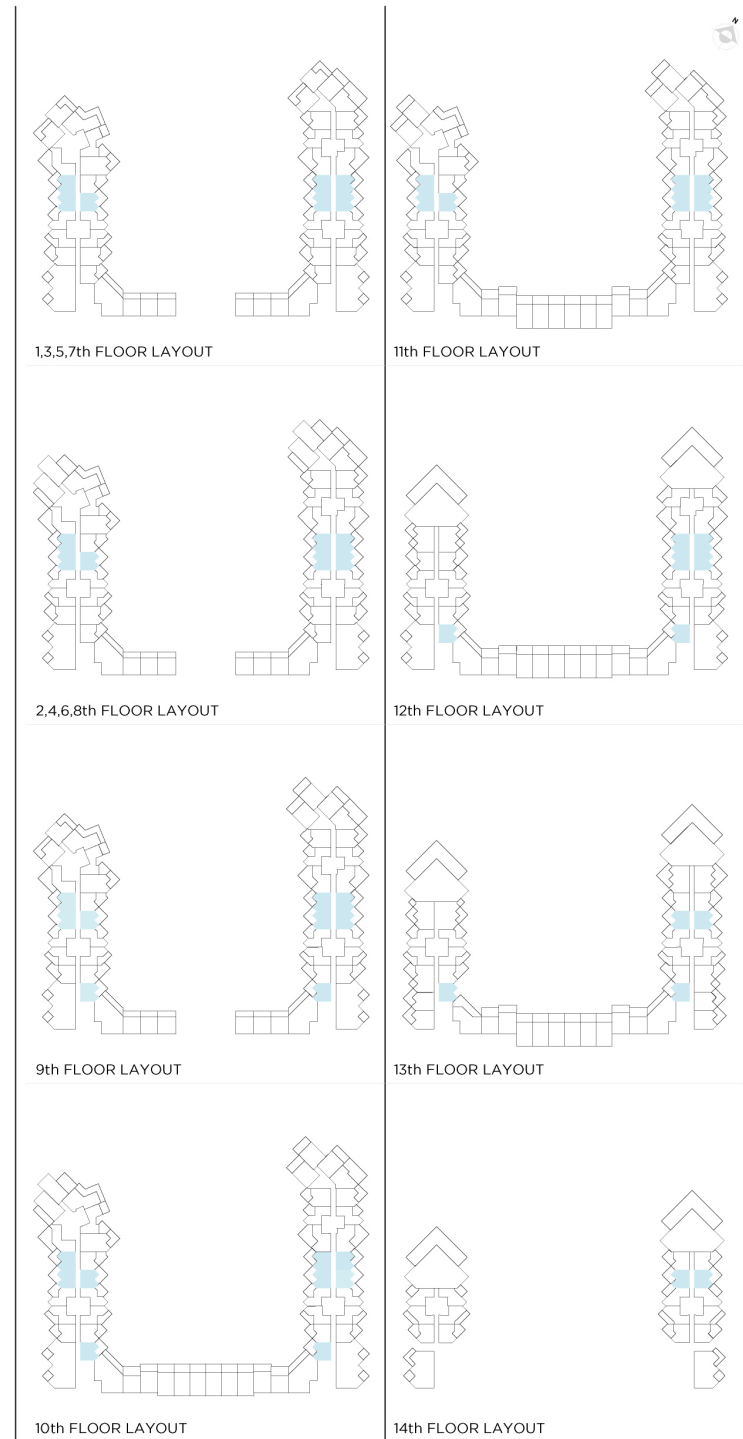

Aurora 1-Bedroom Residence

UNIT TYPE A

APARTMENT AREA	400 SQ.FT.	37 SQ.M.
BALCONY AREA	171 SQ.FT.	15 SQ.M.
TOTAL AREA	572 SQ.FT.	53 SQ.M.