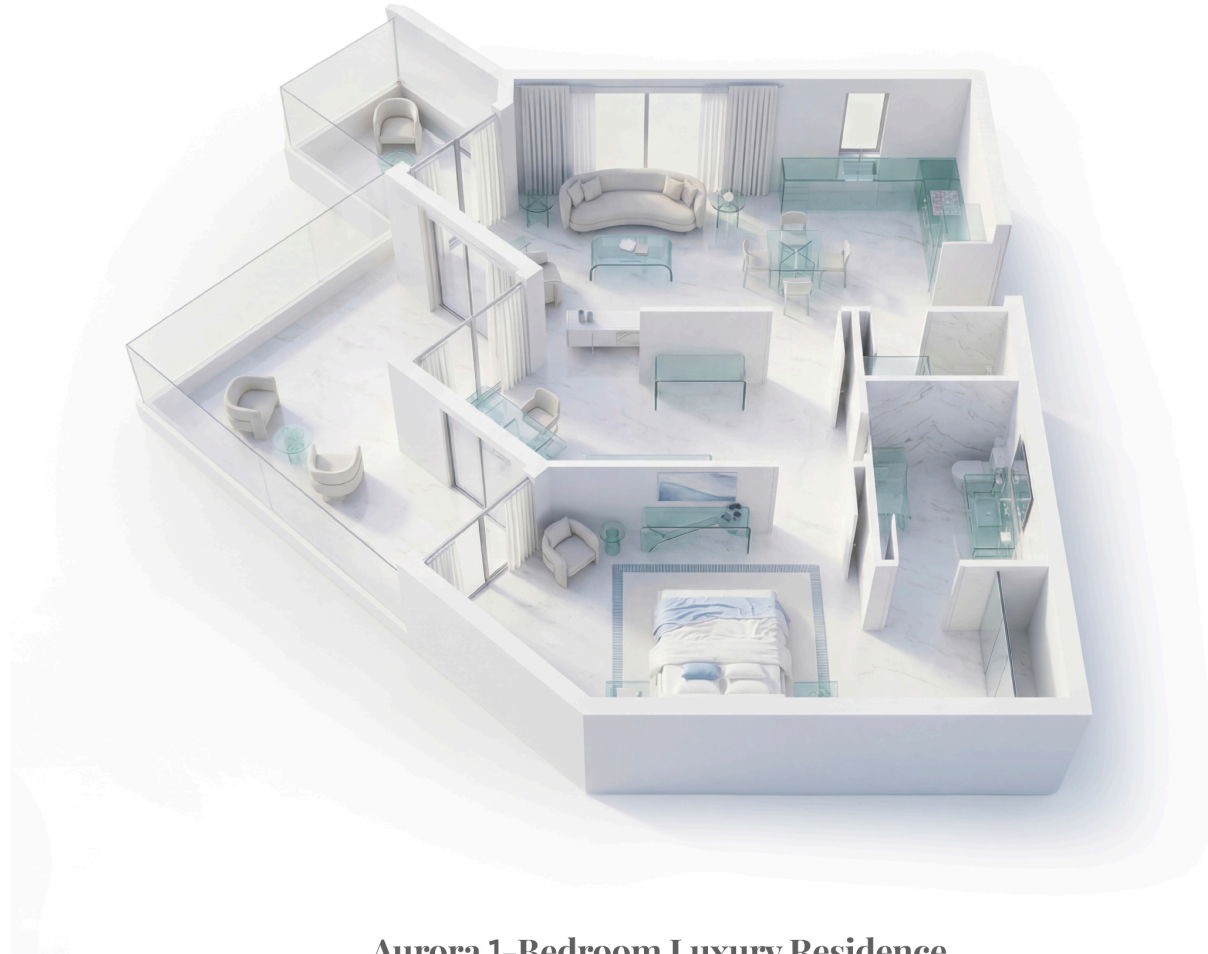

12th FLOOR LAYOUT

9th FLOOR LAYOUT

13th FLOOR LAYOUT

10th FLOOR LAYOUT

14th FLOOR LAYOUT

Aurora 1-Bedroom Standard Residence

UNIT TYPE H

APARTMENT AREA	513 SQ.FT.	47 SQ.M.
BALCONY AREA	197 SQ.FT.	18 SQ.M.
TOTAL AREA	710 SQ.FT.	66 SQ.M.