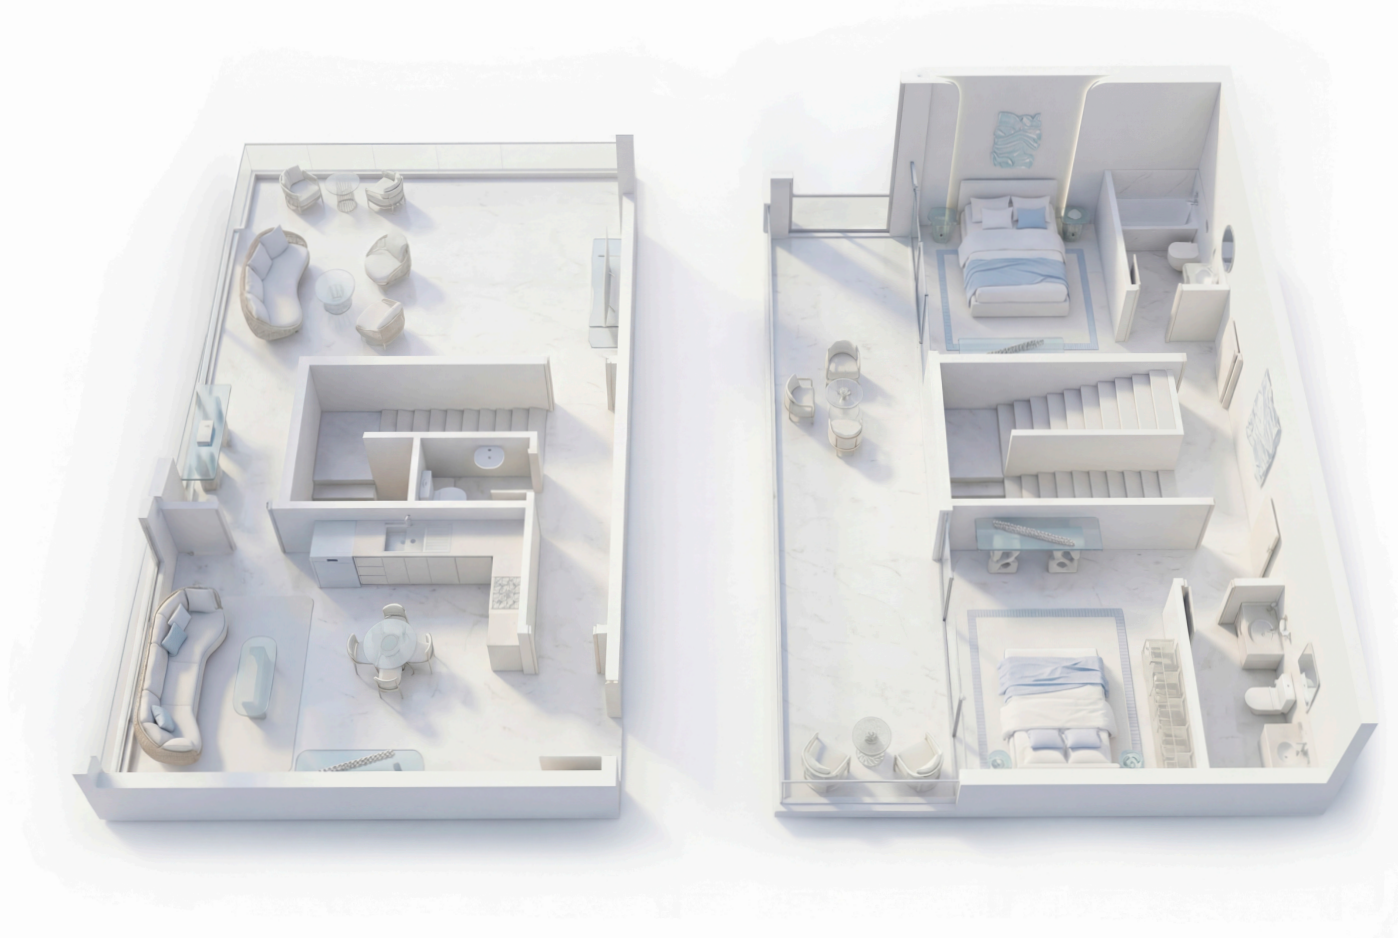

12th FLOOR LAYOUT

9th FLOOR LAYOUT

13th FLOOR LAYOUT

10th FLOOR LAYOUT

14th FLOOR LAYOUT

Aurora 1-Bedroom Luxury Residence

UNIT TYPE B

APARTMENT AREA	696 SQ.FT.	64 SQ.M.
BALCONY AREA	183 SQ.FT.	17 SQ.M.
TOTAL AREA	879 SQ.FT.	81 SQ.M.