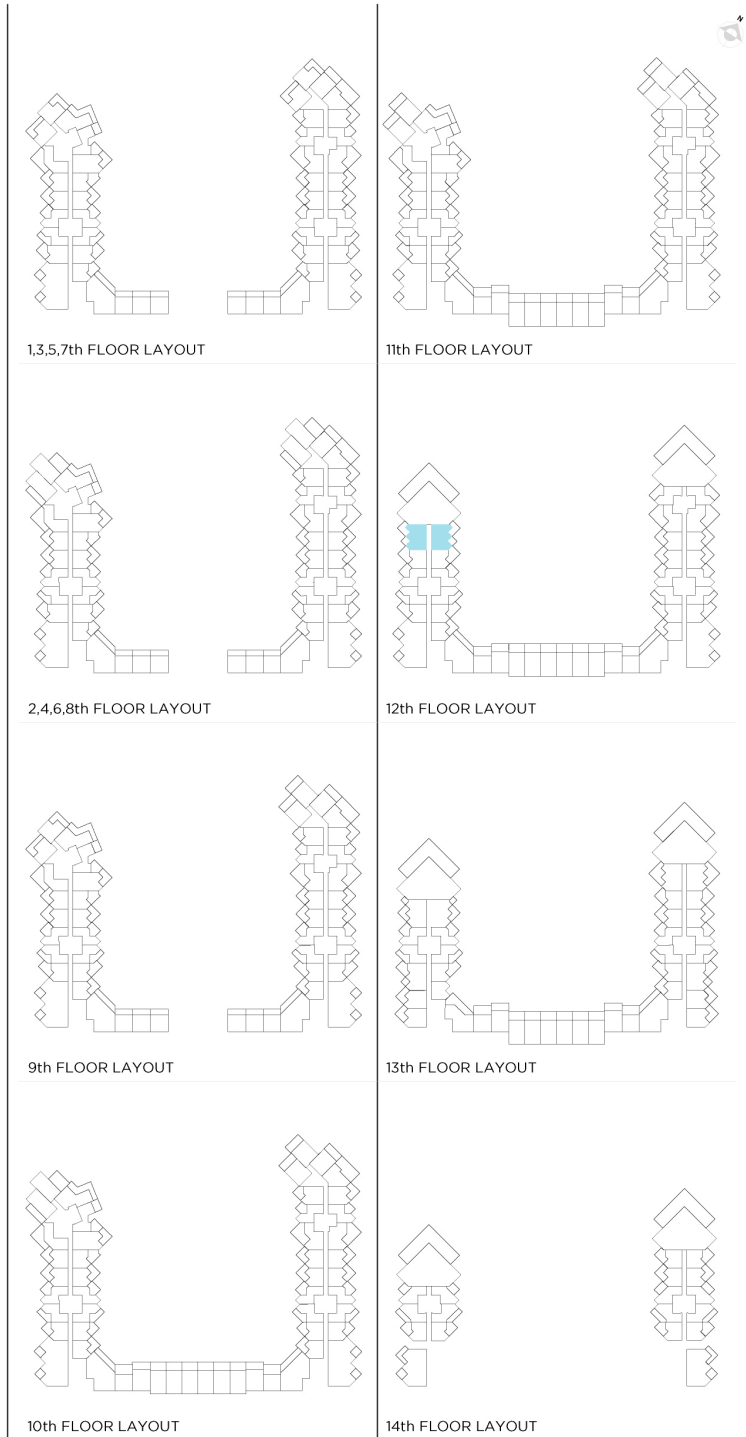

12th FLOOR LAYOUT

9th FLOOR LAYOUT

13th FLOOR LAYOUT

10th FLOOR LAYOUT

14th FLOOR LAYOUT

Aurora 1-Bedroom Luxury Residence

UNIT TYPE F

APARTMENT AREA	641 SQ.FT.	59 SQ.M.
BALCONY AREA	201 SQ.FT.	18 SQ.M.
TOTAL AREA	843 SQ.FT.	78 SQ.M.