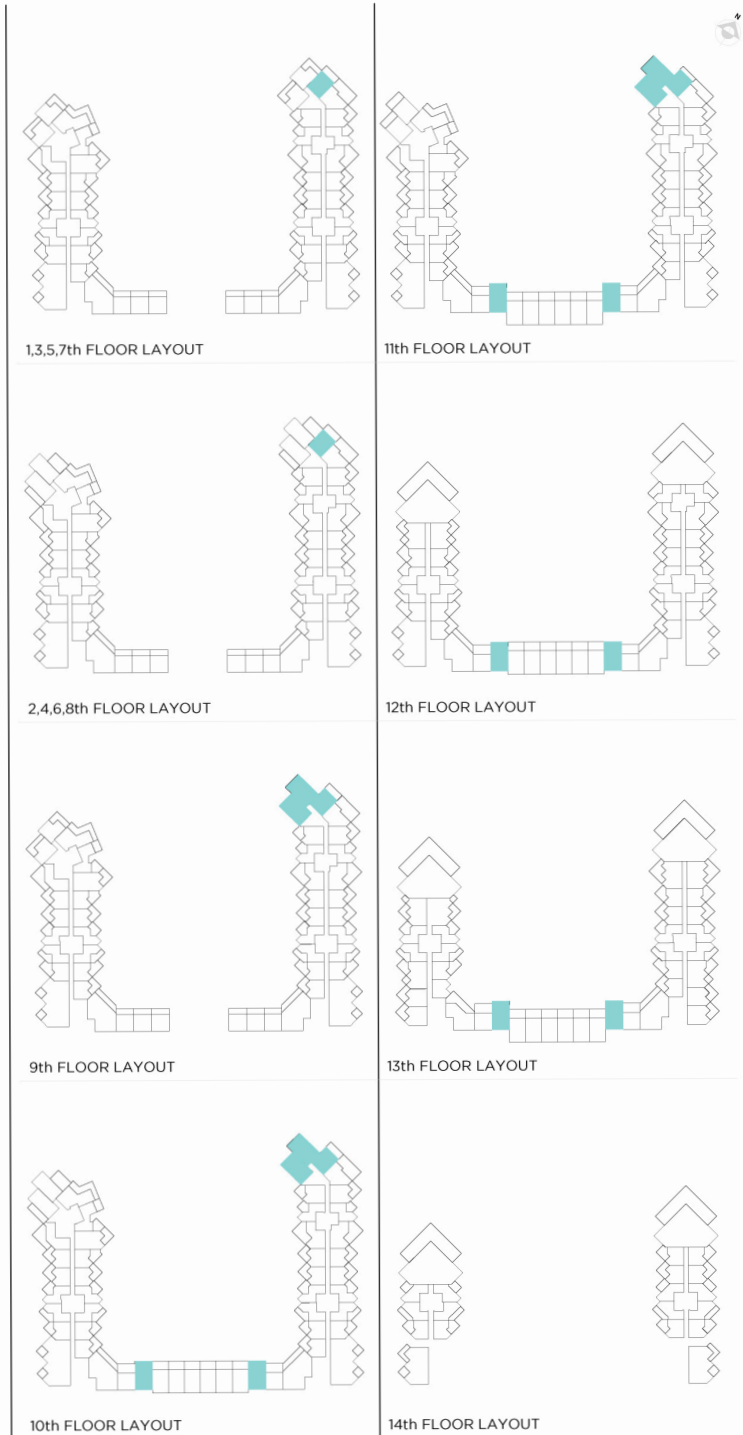

12th FLOOR LAYOUT

9th FLOOR LAYOUT

13th FLOOR LAYOUT

10th FLOOR LAYOUT

14th FLOOR LAYOUT

Aurora 1-Bedroom Standard Residence

UNIT TYPE H

APARTMENT AREA	513 SQ.FT.	47 SQ.M.
BALCONY AREA	197 SQ.FT.	18 SQ.M.
TOTAL AREA	710 SQ.FT.	66 SQ.M.