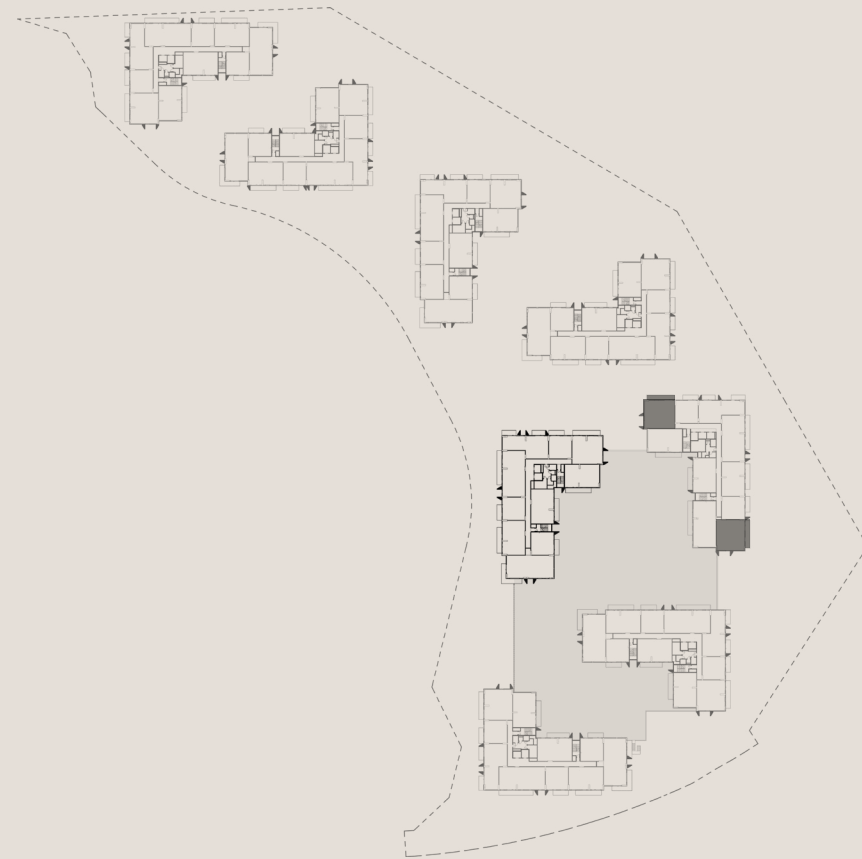

UNIT PLANS

Two Bedroom

Type 02

Area:

117 - 119 sqm /

1,257 - 1,281 sqft

Balcony area:

20 sqm / 216 sqft

Total Area:

137 - 139 sqm /

1,473 - 1,497 sqft