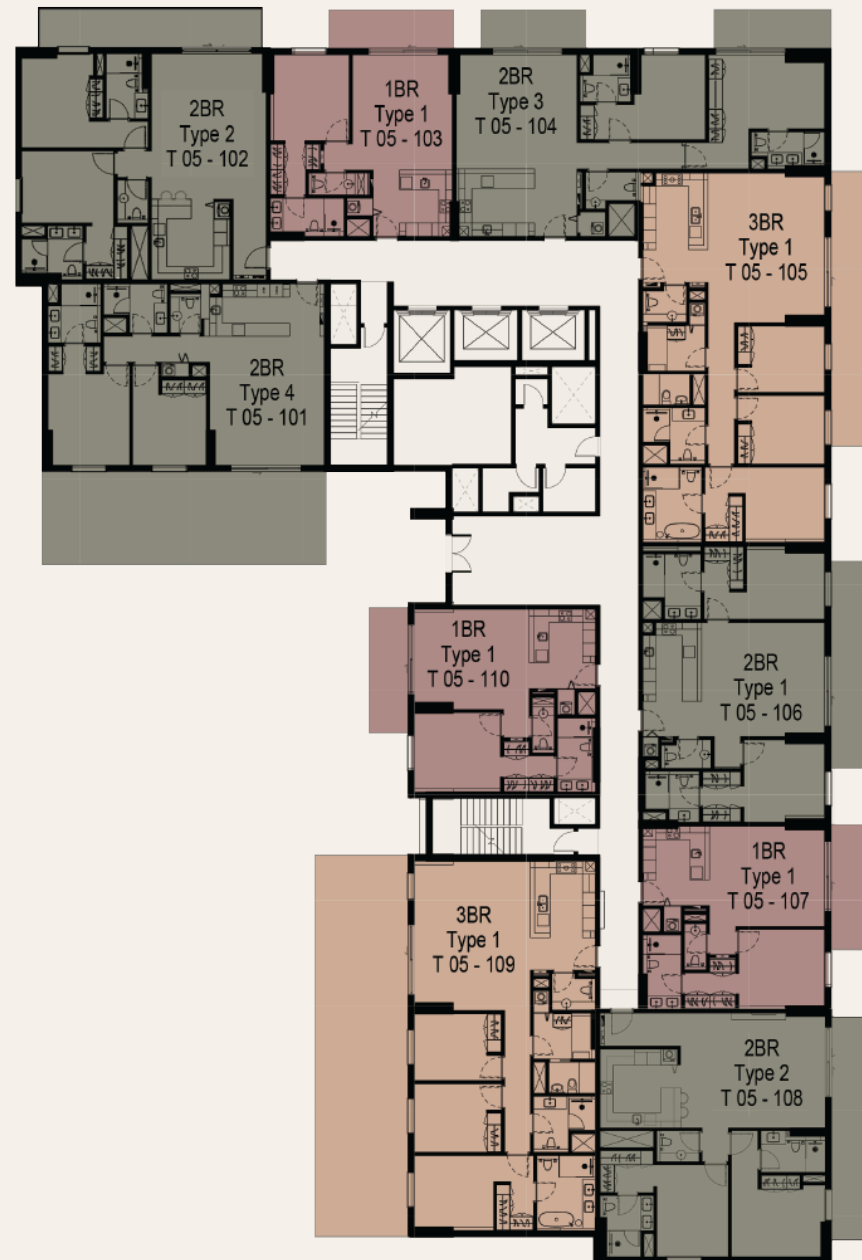

في مدينة إكسبو دبي
AT EXPO CITY DUBAI

غدير
GHADEER

First Floor

- 1BR
- 2BR - Type 1 / Type 2 / Type 3 / Type 4
- 3BR - Type 1

Typical Floor
From 2nd Floor to 11th Floor

- 1BR
- 2BR - Type 1 / Type 2 / Type 3 / Type 4
- 3BR - Type 1

Typical Top Floor
From 12th Floor to 14th Floor

- 1BR
- 2BR - Type 1 / Type 2 / Type 3 / Type 4
- 3BR - Type 1

UNIT PLANS

One Bedroom

Area:

71-72 sqm / 769 - 776 sqft

Balcony area:

11 sqm / 119 sqft

Total Area:

83 sqm /
889 - 895 sqft

UNIT PLANS

Two Bedroom

Type 01

Area:

108 sqm /

1,160 - 1,165 sqft