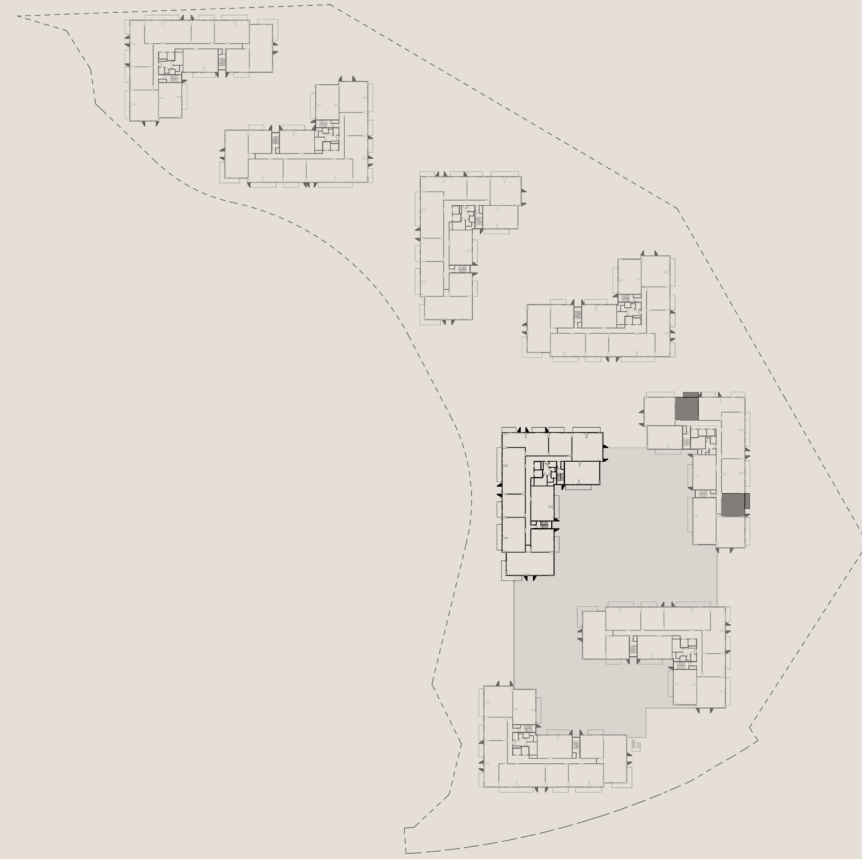

UNIT PLANS

One Bedroom

Area:

71-72 sqm / 769 - 776 sqft

Balcony area:

11 sqm / 119 sqft

Total Area:

83 sqm /
889 - 895 sqft