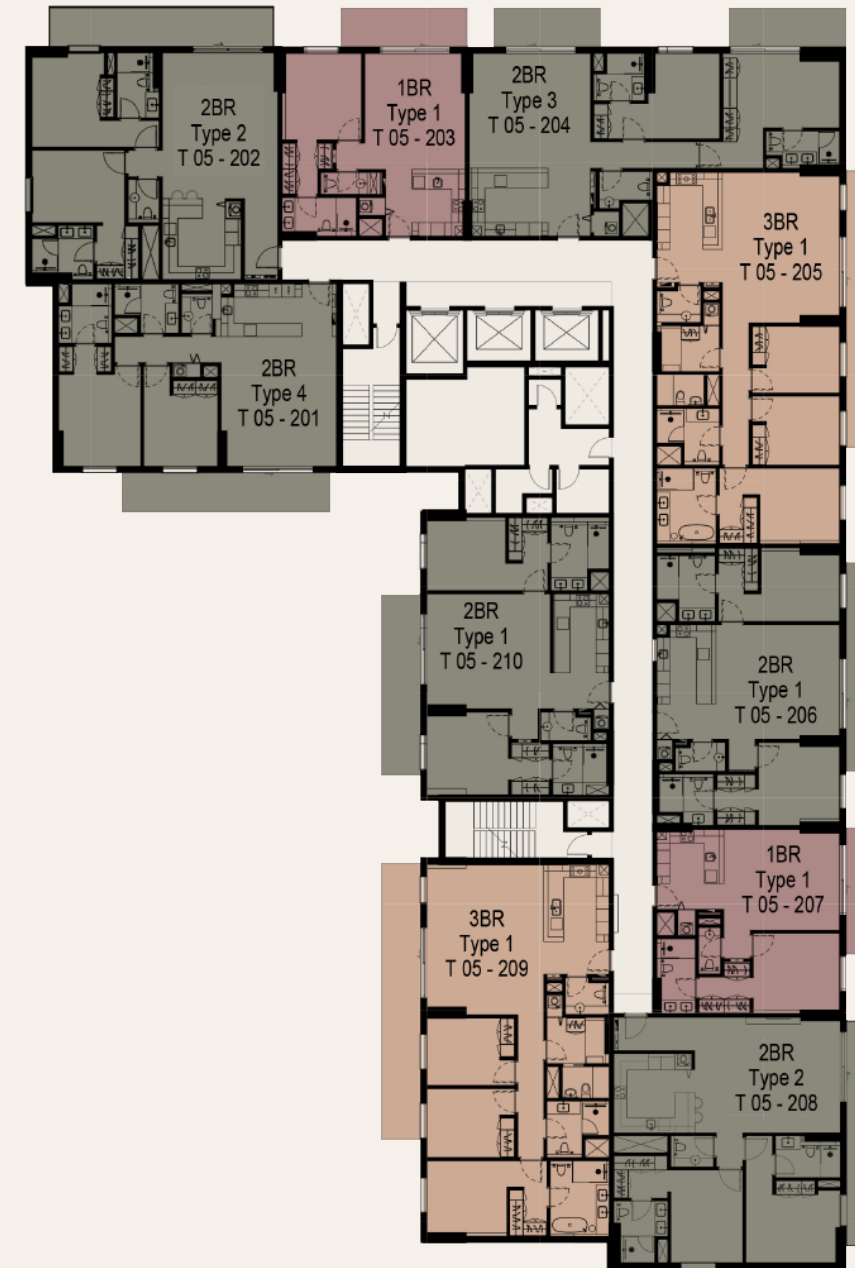

في مدينة إكسبو دبي
AT EXPO CITY DUBAI

غدير
GHADEER

First Floor

- 1BR
- 2BR - Type 1 / Type 2 / Type 3 / Type 4
- 3BR - Type 1

Typical Floor
From 2nd Floor to 11th Floor

- 1BR
- 2BR - Type 1 / Type 2 / Type 3 / Type 4
- 3BR - Type 1

Typical Top Floor
From 12th Floor to 14th Floor

- 1BR
- 2BR - Type 1 / Type 2 / Type 3 / Type 4
- 3BR - Type 1

UNIT PLANS

One Bedroom

Area:

71-72 sqm / 769 - 776 sqft

Balcony area:

11 sqm / 119 sqft

Total Area:

83 sqm /
889 - 895 sqft

UNIT PLANS

Two Bedroom

Type 01

Area:

108 sqm /

1,160 - 1,165 sqft