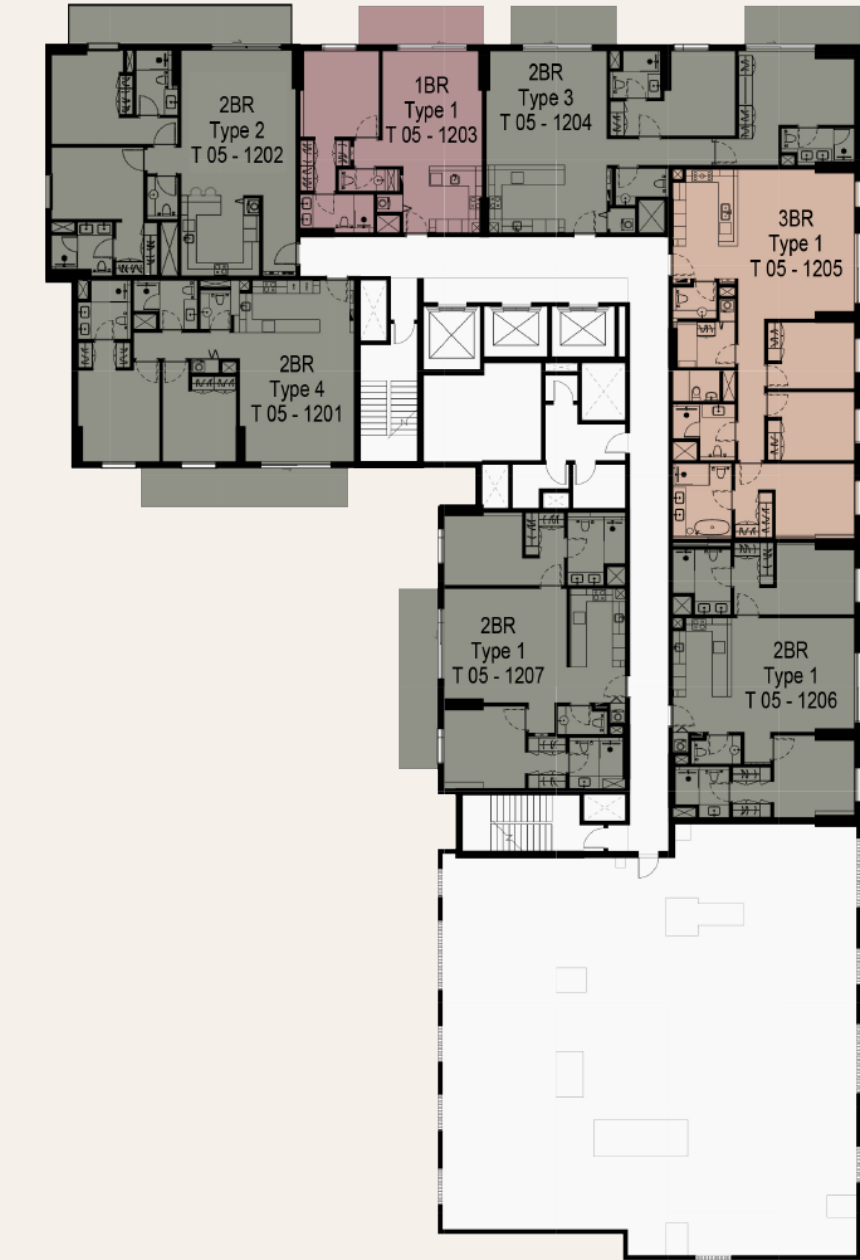

في مدينة إكسبو دبي
AT EXPO CITY DUBAI

غدير
GHADEER

First Floor

- 1BR
- 2BR - Type 1 / Type 2 / Type 3 / Type 4
- 3BR - Type 1

Typical Floor
From 2nd Floor to 11th Floor

- 1BR
- 2BR - Type 1 / Type 2 / Type 3 / Type 4
- 3BR - Type 1

Typical Top Floor
From 12th Floor to 14th Floor

- 1BR
- 2BR - Type 1 / Type 2 / Type 3 / Type 4
- 3BR - Type 1

UNIT PLANS

One Bedroom

Area:

71-72 sqm / 769 - 776 sqft

Balcony area:

11 sqm / 119 sqft

Total Area:

83 sqm /
889 - 895 sqft

UNIT PLANS

Two Bedroom

Type 01

Area:

108 sqm /

1,160 - 1,165 sqft