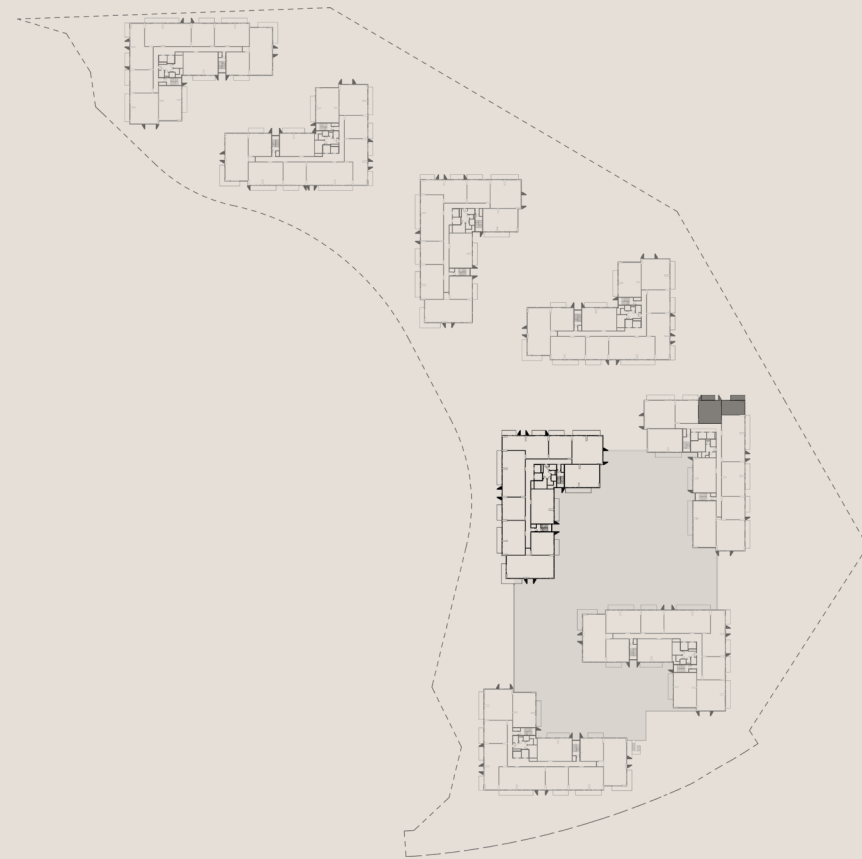

UNIT PLANS

Two Bedroom

Type 03

Area:

116 sqm / 1,251 - 1,253 sqft

Balcony area:

20 sqm / 218- 219 sqft

Total Area:

137 sqm / 1,470 - 1,471 sqft