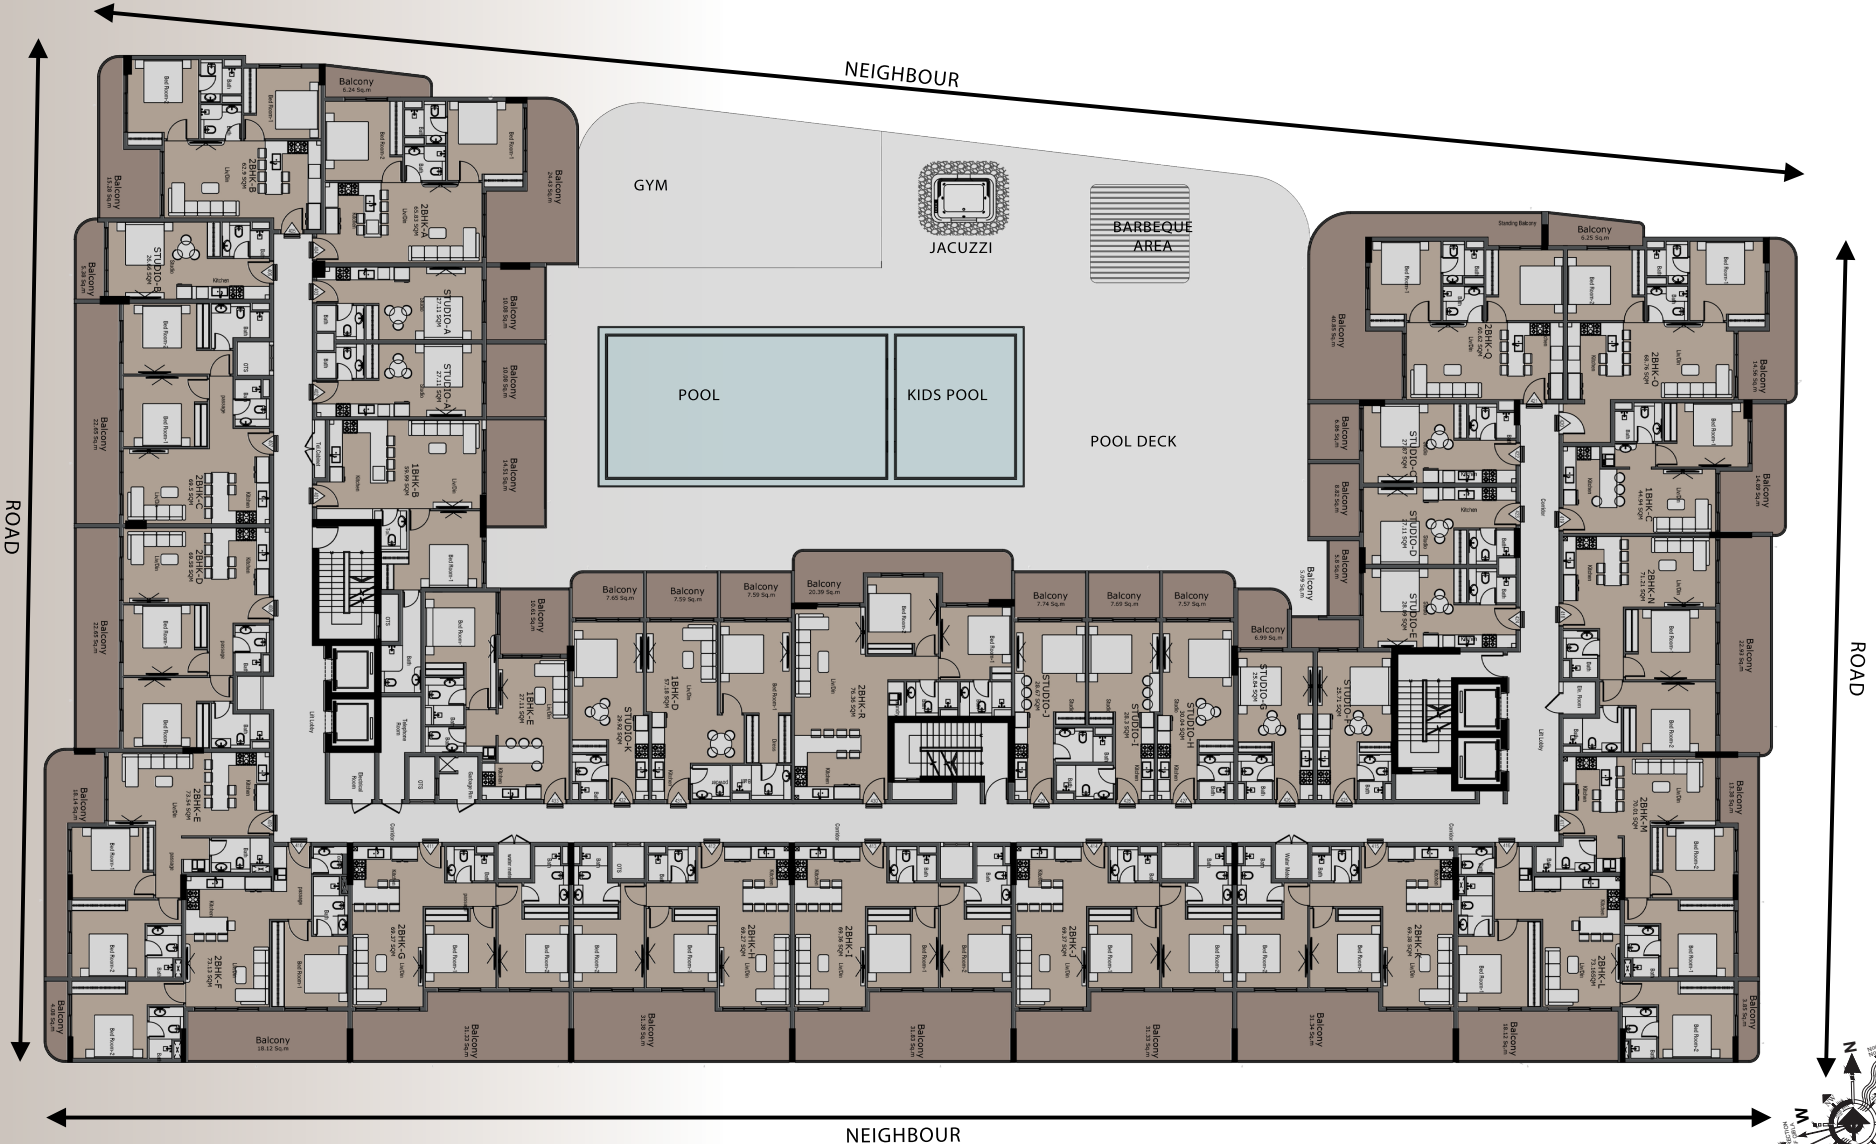

**28 Min**  
to Dubai Hills Estate

**35 Min**  
to Downtown Dubai

**20 Min**  
to Dubai Marina/ Dubai  
Marina Mall

1st FLOOR LAYOUT

2nd FLOOR LAYOUT

3rd FLOOR LAYOUT

4th FLOOR LAYOUT

ROOF LAYOUT