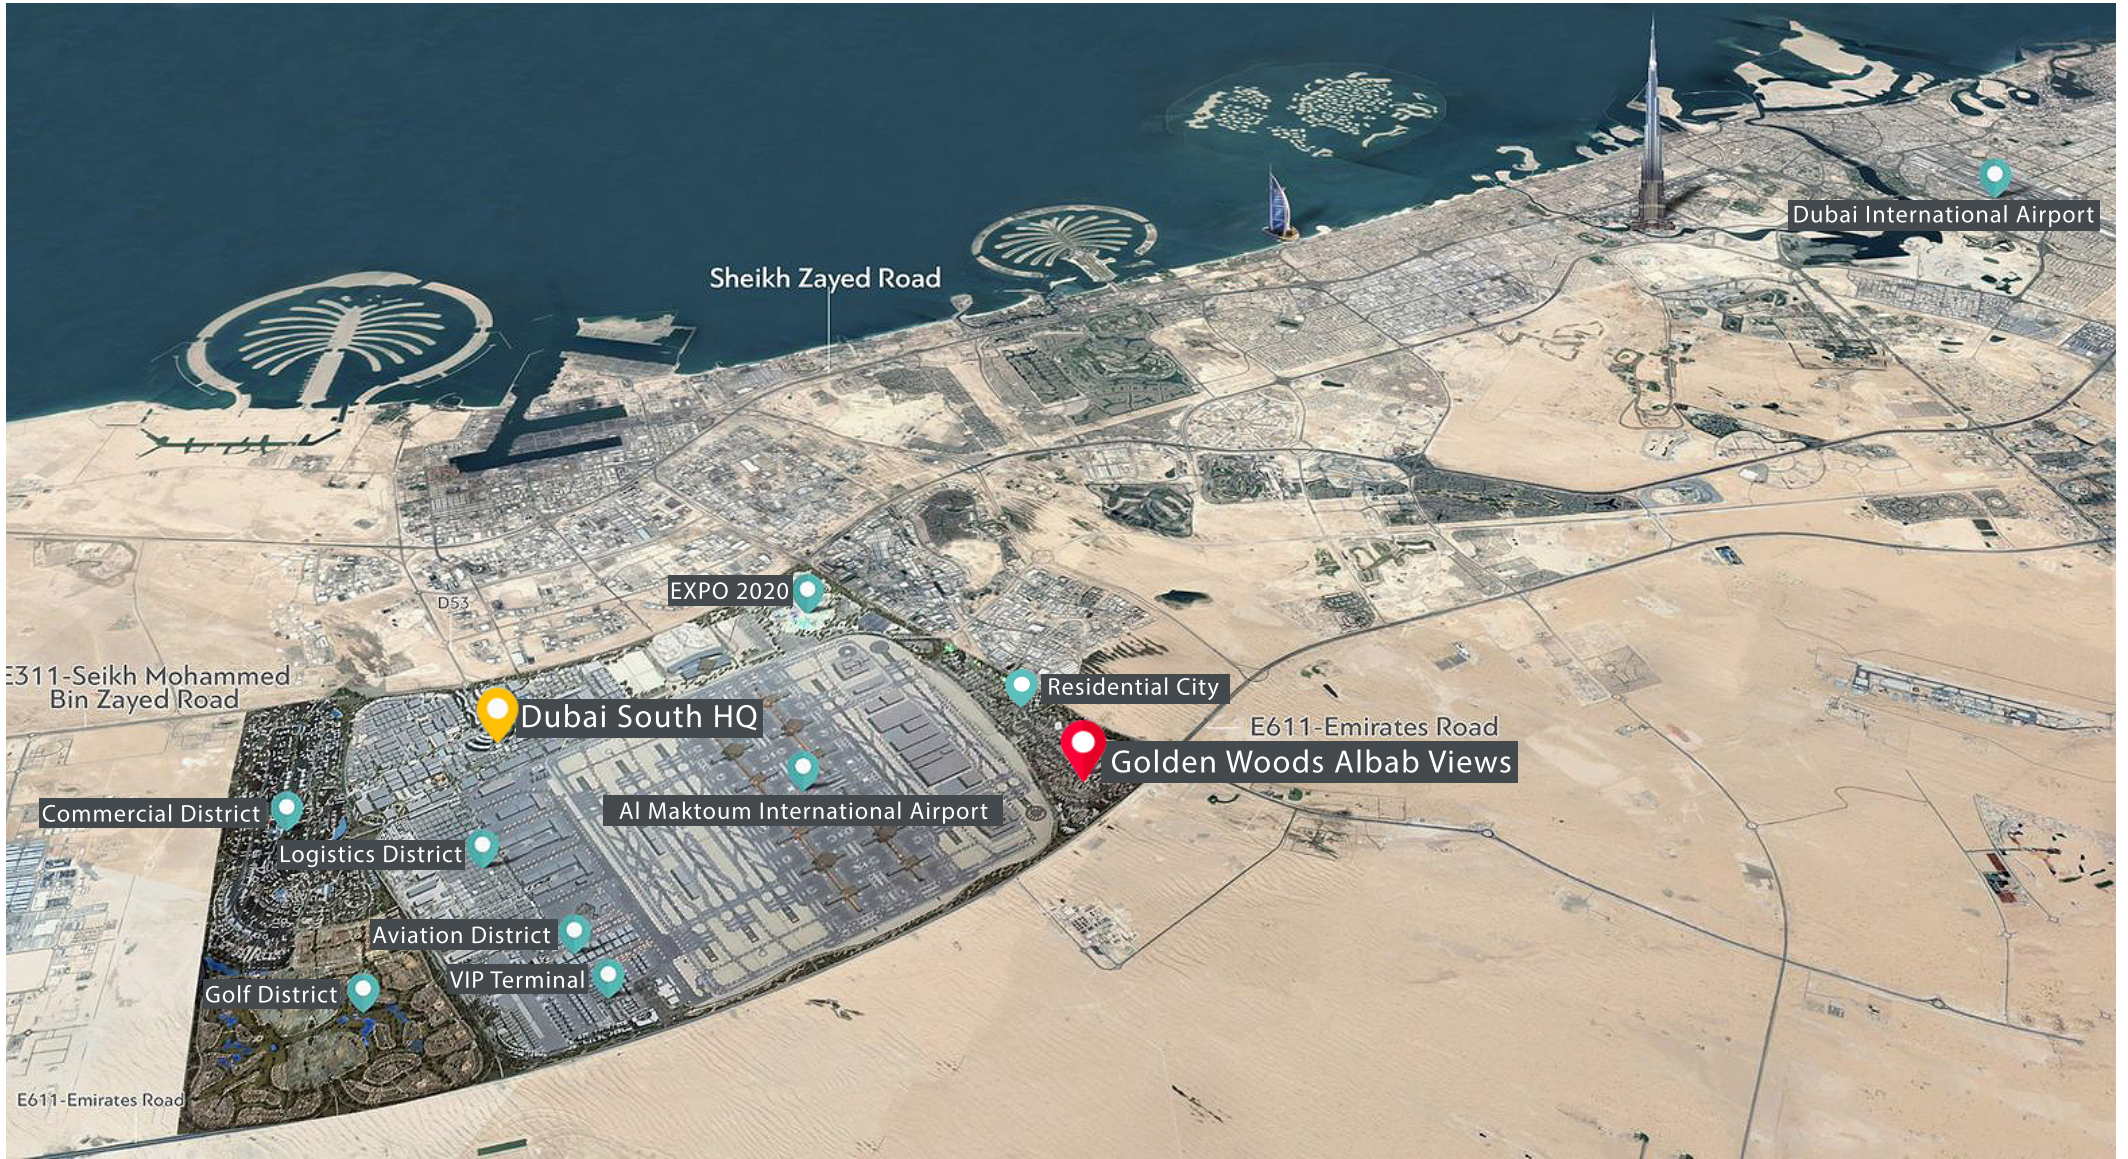

# GOLDEN WOODS ALBAB VIEWS

---

DUBAI SOUTH

**GOLDEN WOODS**

DEVELOPMENT

FLOOR PLANS

**18 Min**  
to Al Maktoum  
International Airport

**30 Min**  
to Palm Jebel Ali

**28 Min**  
to Dubai Hills Estate

**35 Min**  
to Downtown Dubai

**20 Min**  
to Dubai Marina/ Dubai  
Marina Mall

1st FLOOR LAYOUT

2nd FLOOR LAYOUT

3rd FLOOR LAYOUT

4th FLOOR LAYOUT

ROOF LAYOUT