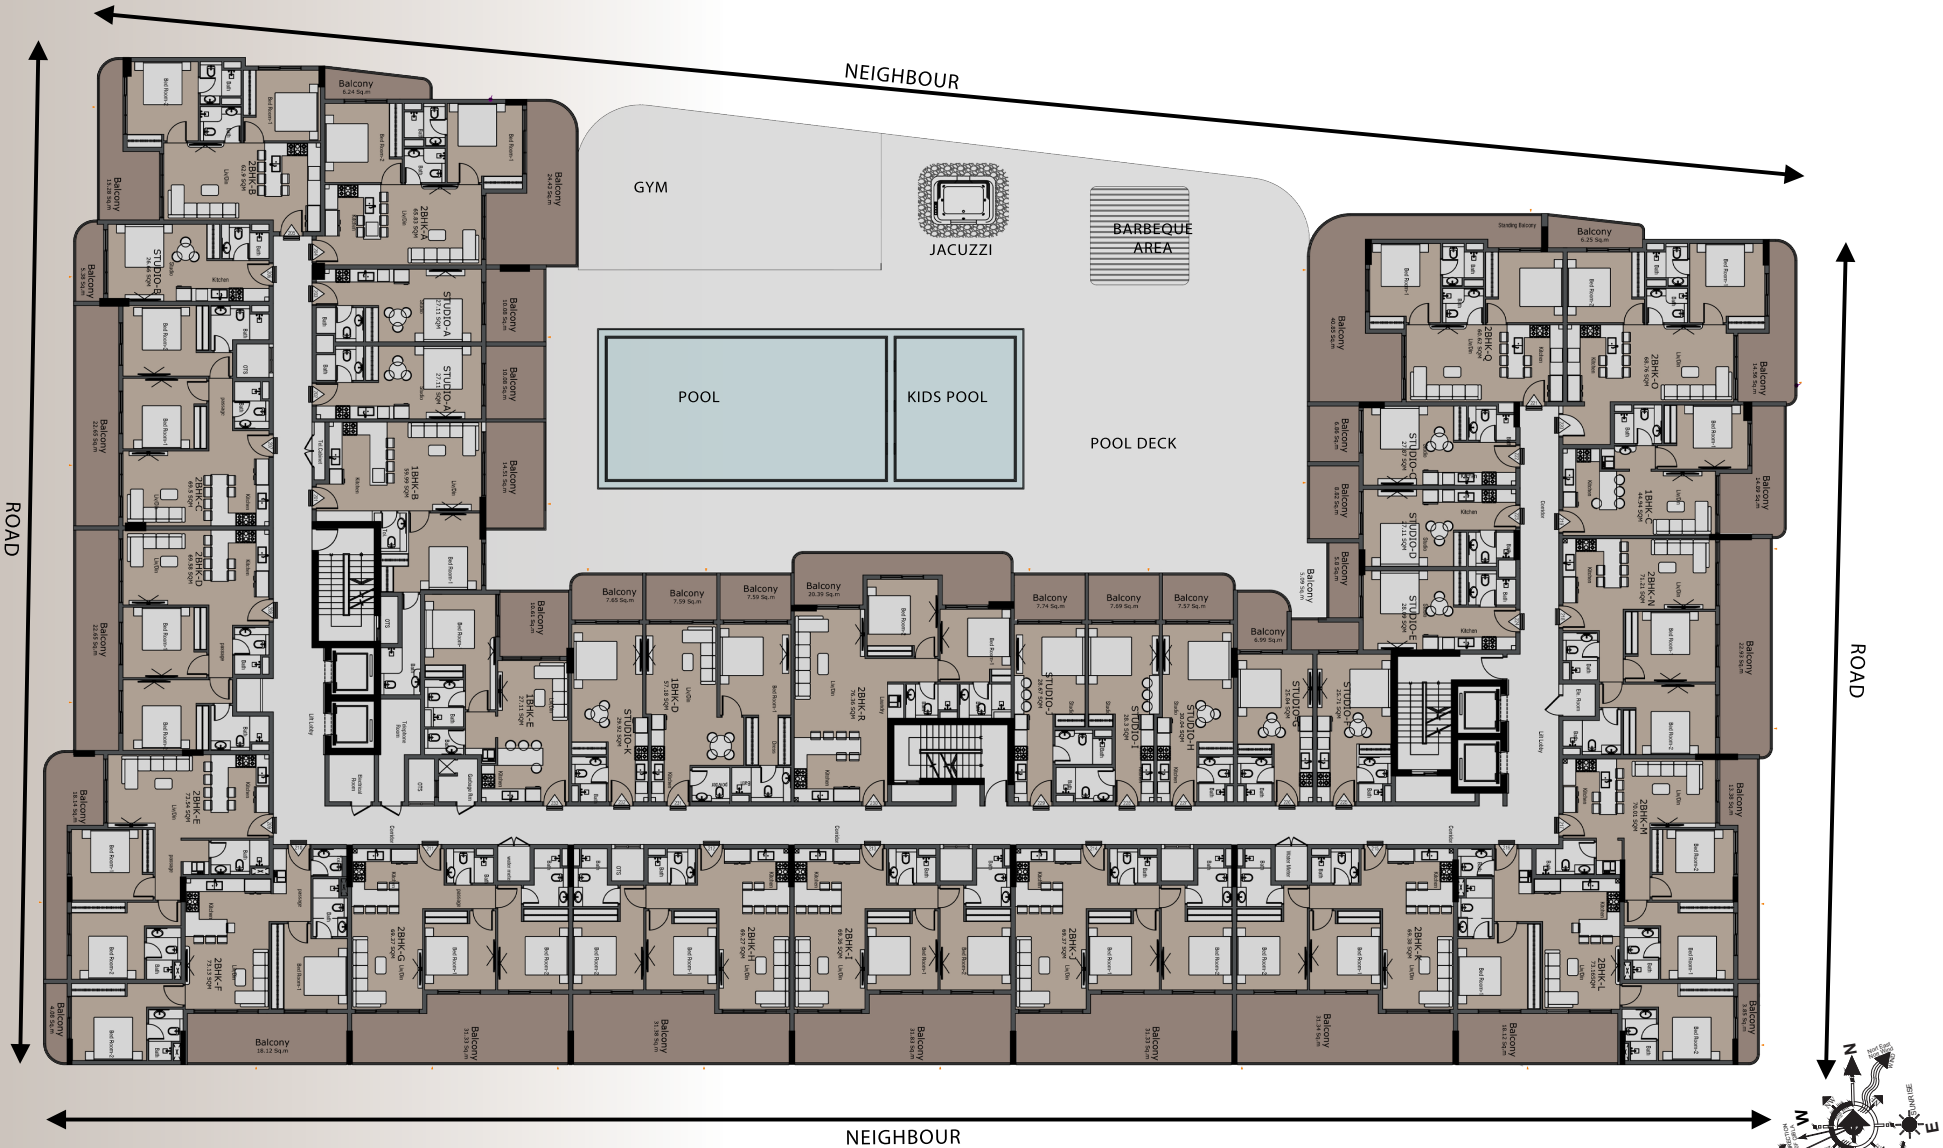

**28 Min**  
to Dubai Hills Estate

**35 Min**  
to Downtown Dubai

**20 Min**  
to Dubai Marina/ Dubai  
Marina Mall

1st FLOOR LAYOUT

2nd FLOOR LAYOUT

3rd FLOOR LAYOUT

4th FLOOR LAYOUT

ROOF LAYOUT