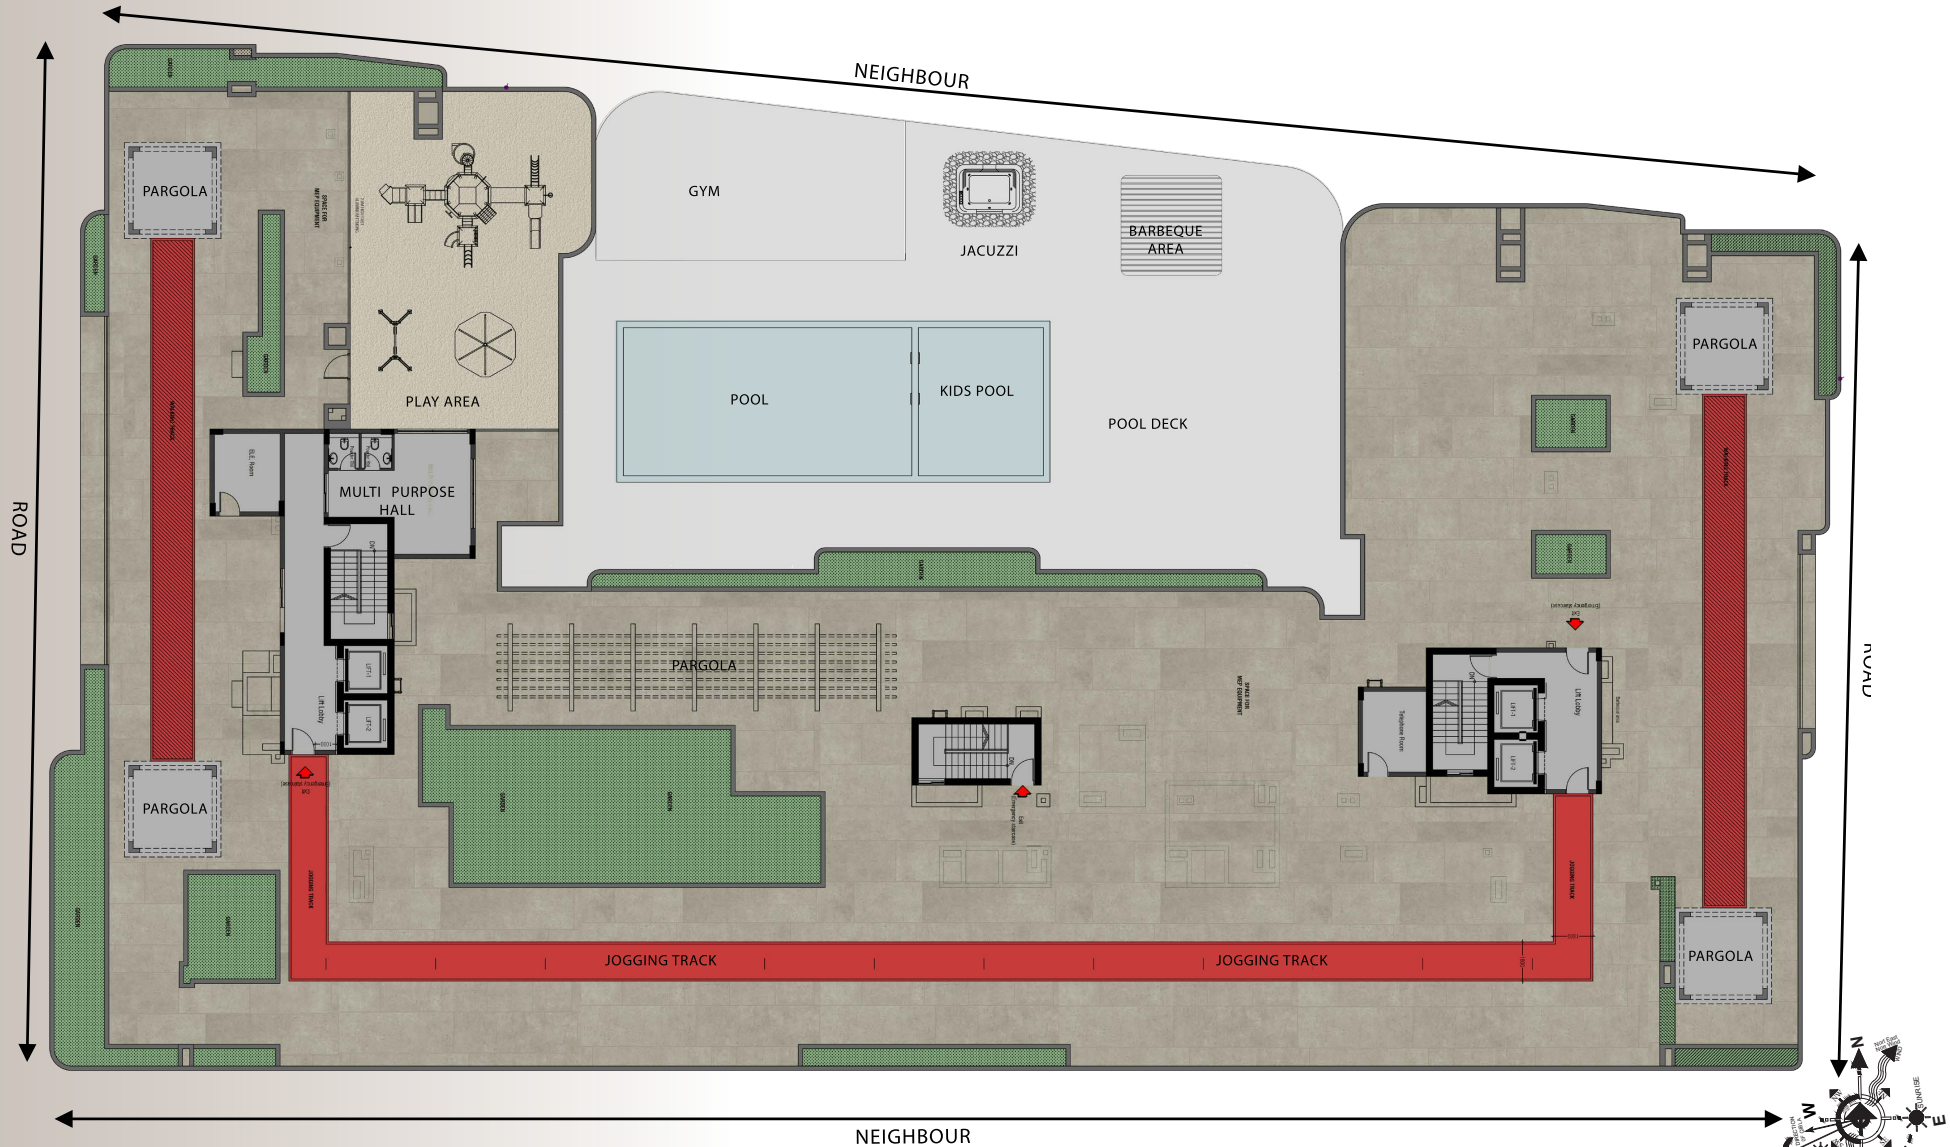

**28 Min**  
to Dubai Hills Estate

**35 Min**  
to Downtown Dubai

**20 Min**  
to Dubai Marina/ Dubai  
Marina Mall

1st FLOOR LAYOUT

2nd FLOOR LAYOUT

3rd FLOOR LAYOUT

4th FLOOR LAYOUT

ROOF LAYOUT