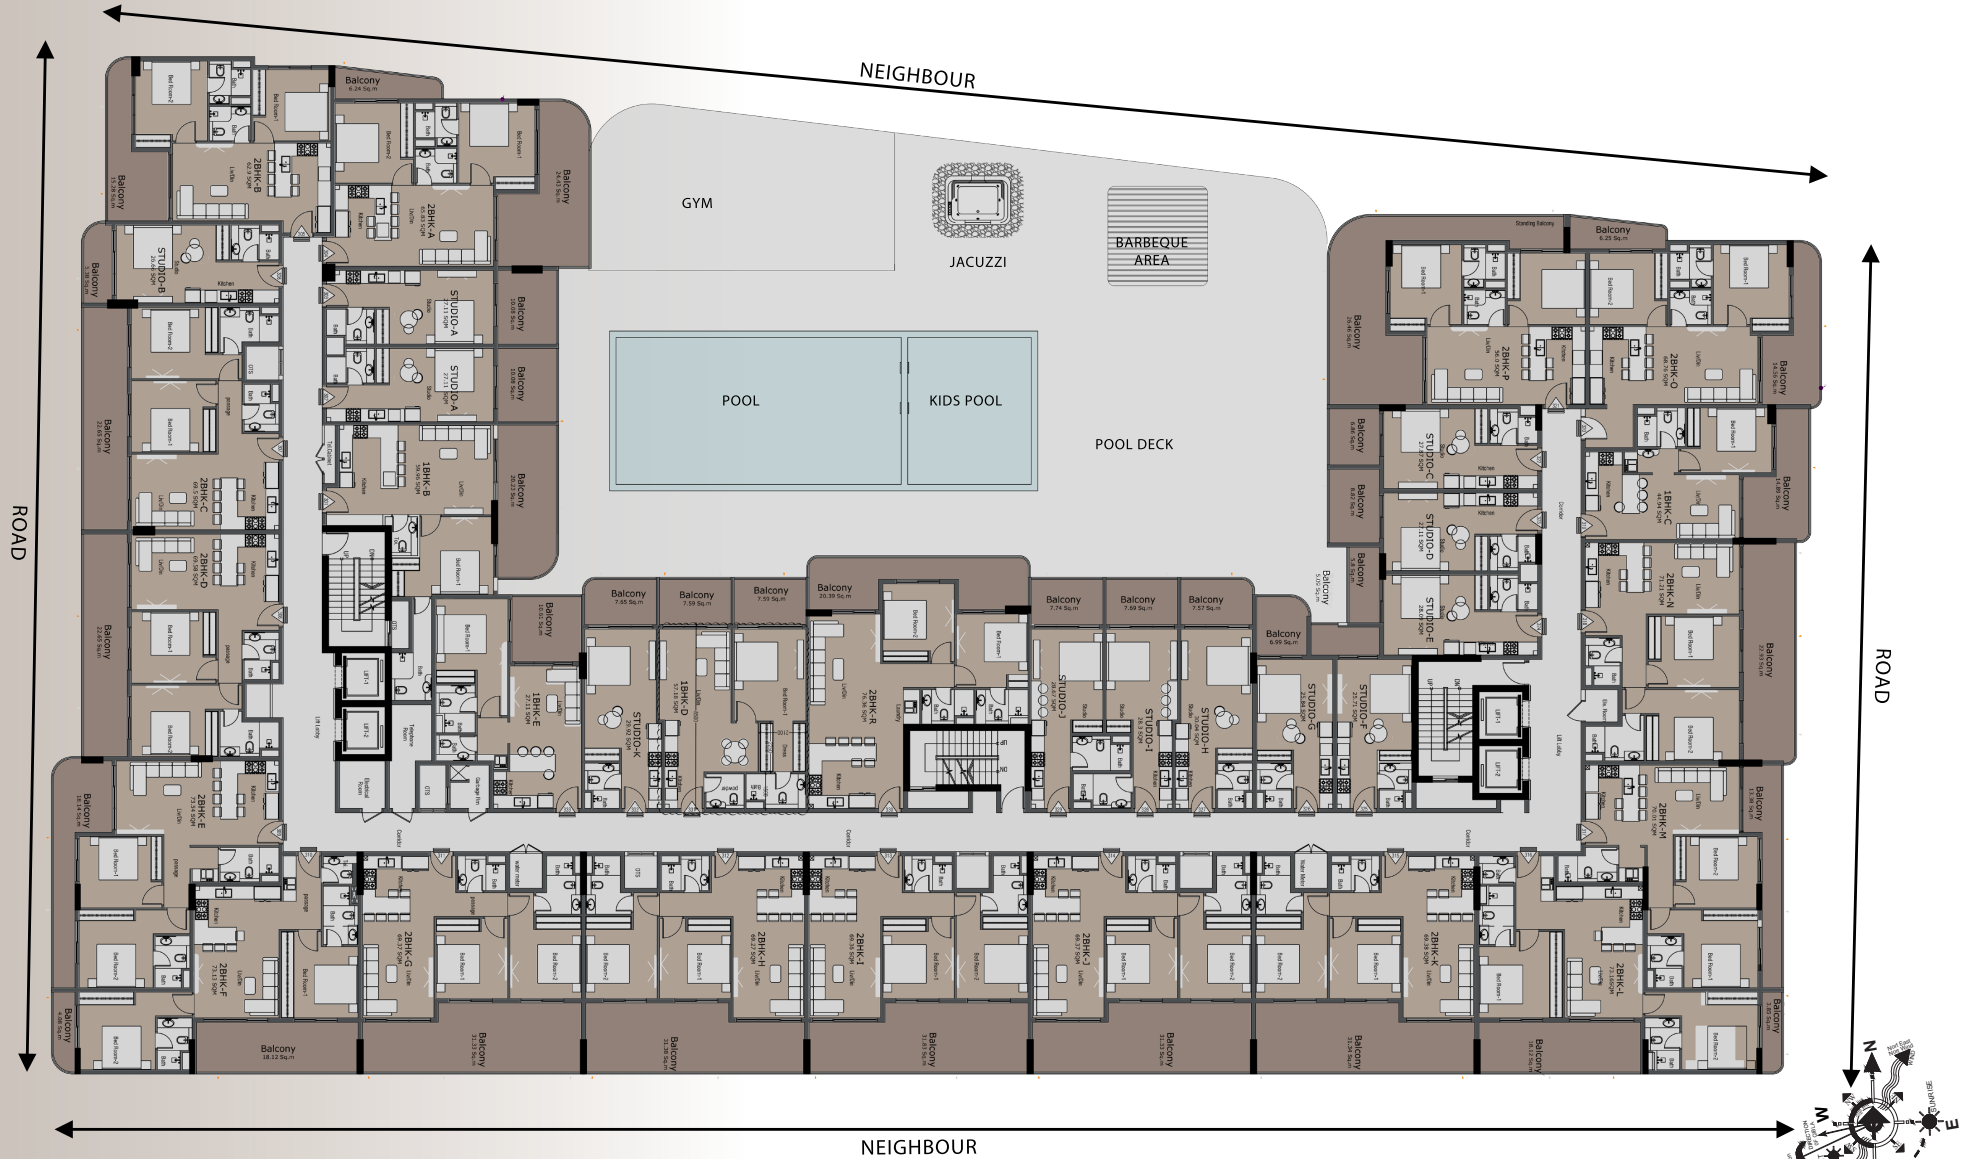

**28 Min**  
to Dubai Hills Estate

**35 Min**  
to Downtown Dubai

**20 Min**  
to Dubai Marina/ Dubai  
Marina Mall

1st FLOOR LAYOUT

2nd FLOOR LAYOUT

3rd FLOOR LAYOUT

4th FLOOR LAYOUT

ROOF LAYOUT