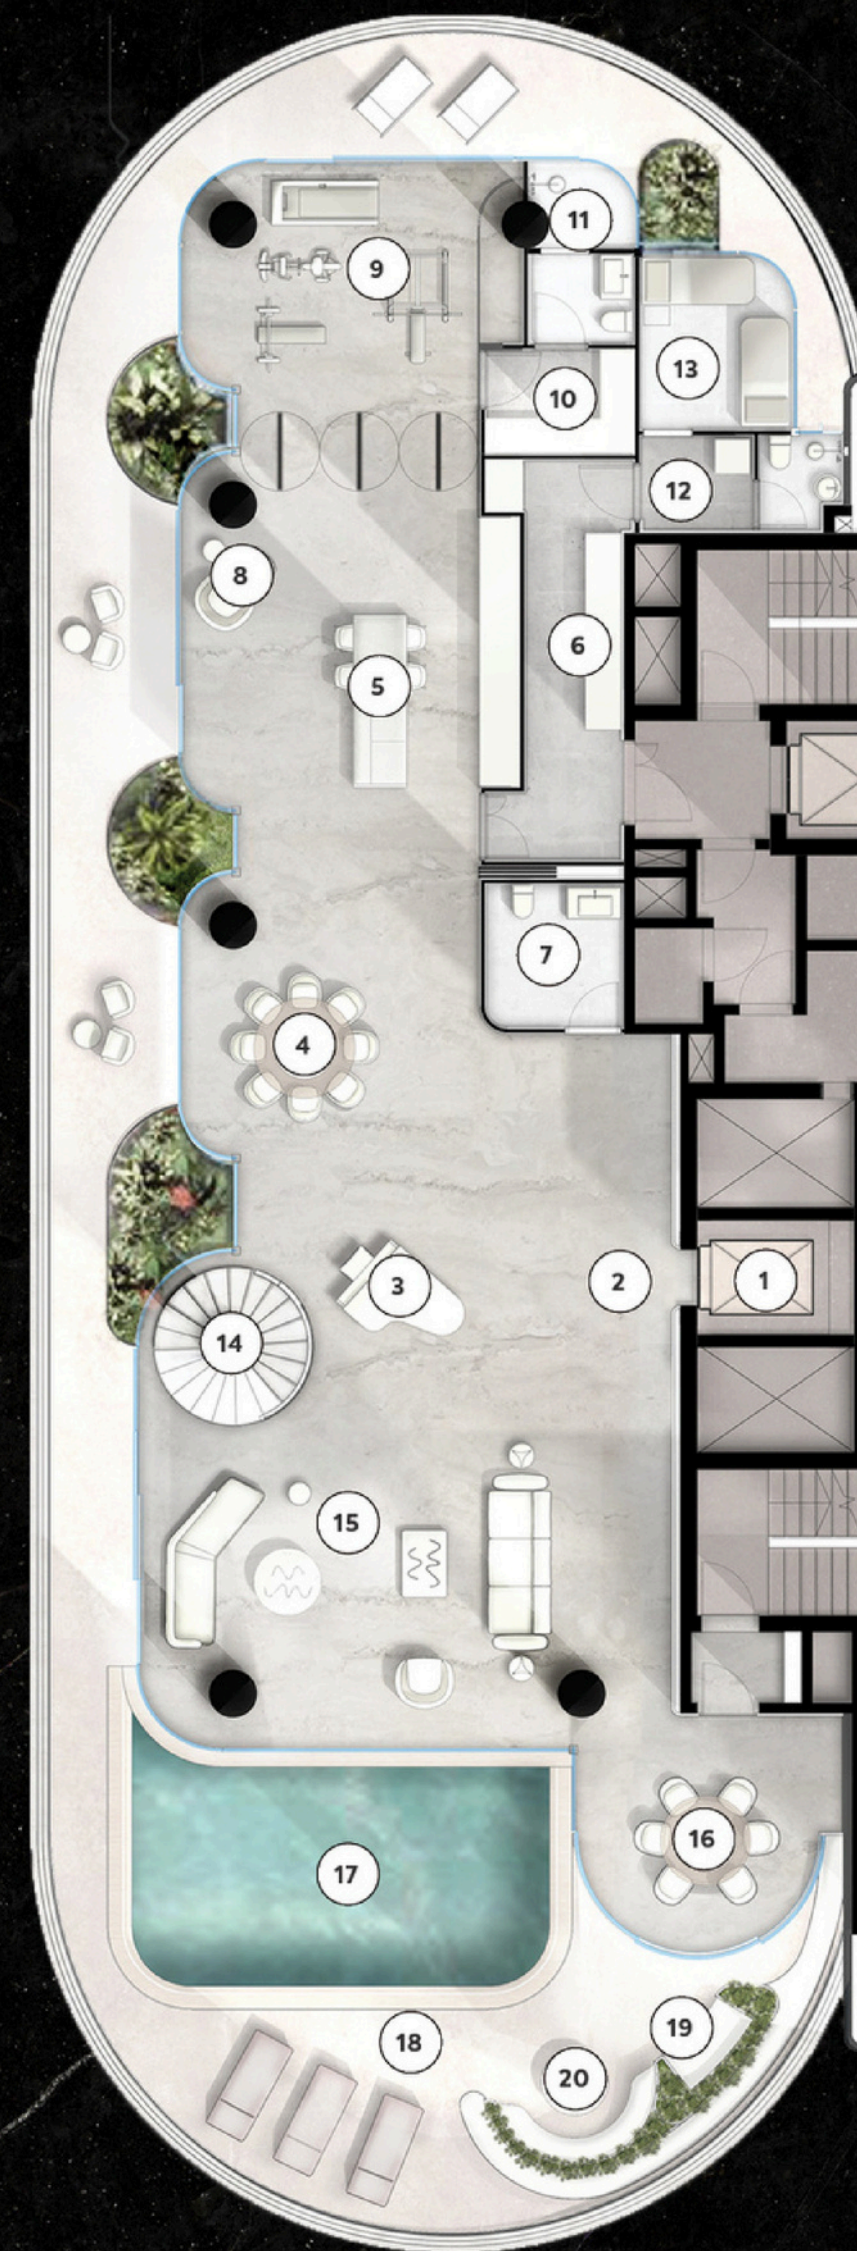

LEGEND

Lower Floor

- 1- Private Elevator
- 2- Entrance Foyer
- 3- Grand Piano
- 4- Formal Dining
- 5- Show Kitchen
- 6- BOH Kitchen
- 7- Powder Room
- 8- Informal Dining
- 9- Guest Suite 1 or Gym
- 10- Guest Suite 1 Walk in Closet
- 11- Guest Suite 1 Bathroom
- 12- Laundry
- 13- Staff Quarters
- 14- Grand Staircase
- 15- Formal Living
- 16- Formal Dining 2
- 17- Pool
- 18- Outdoor Terrace
- 19- Grill Station
- 20- Outdoor Dining

Upper Floor

- 21- Grand Staircase
- 22- Private Elevator
- 23- Guest Suite 2
- 24- Guest Suite 2 Walk in Closet
- 25- Guest Suite 2 Bathroom
- 26- Void to Formal Living Below
- 27- Guest Suite 3
- 28- Guest Suite 3 Walk in Closet
- 29- Guest Suite 3 Bathroom
- 30- Guest Suite 4
- 31- Guest Suite 4 Walk in Closet
- 32- Guest Suite 4 Bathroom
- 33- Master Suite
- 34- Master Suite Walk in Closet
- 35- Master Suite Bathroom

P3 - B - 5 BEDROOM SKY MANSION

Burj Khalifa