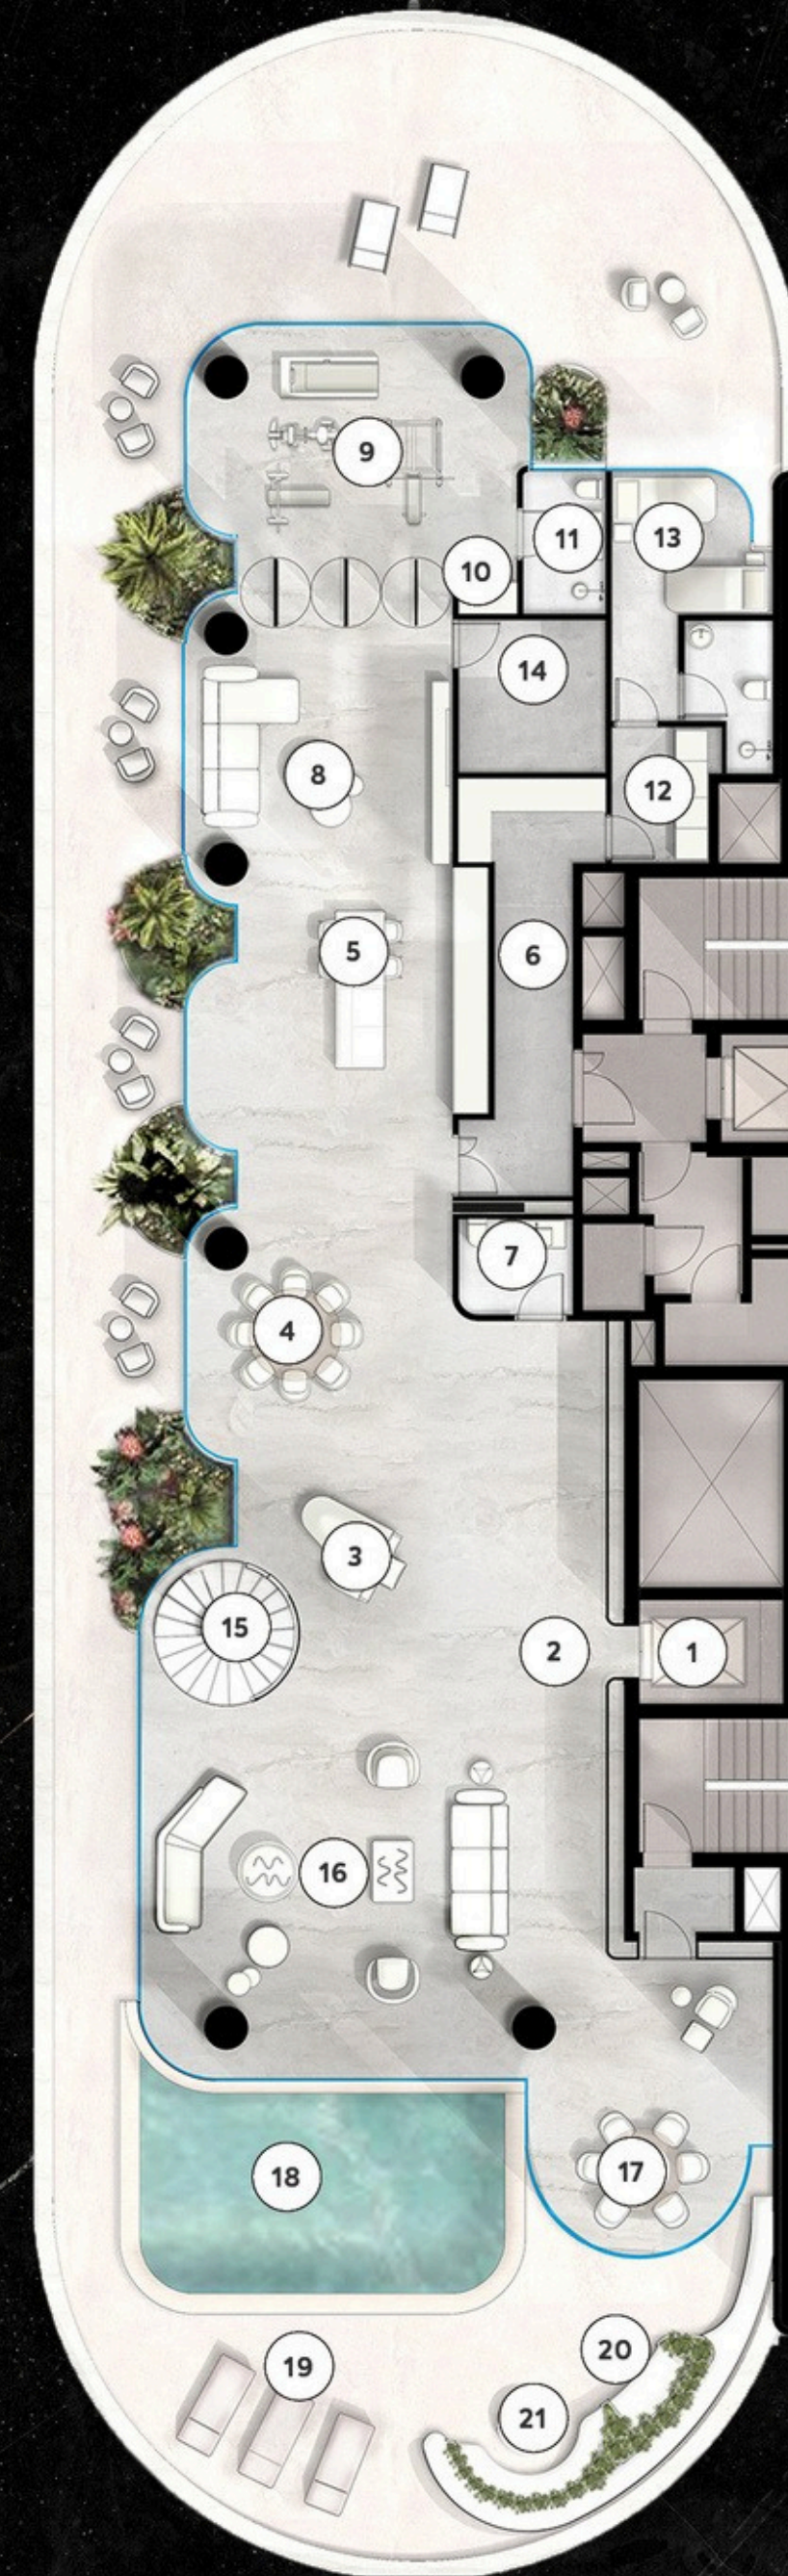

LEGEND

P1 - A - 6 BEDROOM SKY MANSION

Lower Floor

- 1- Private Elevator
- 2- Entrance Foyer
- 3- Grand Piano
- 4- Formal Dining
- 5- Show Kitchen
- 6- BOH Kitchen
- 7- Powder Room
- 8- Informal Dining
- 9- Guest Suite 1 or Gym
- 10- Guest Suite 1 Walk in Closet
- 11- Guest Suite 1 Bathroom
- 12- Laundry
- 13- Staff Quarters
- 14- Cinema Room
- 15- Grand Staircase
- 16- Formal Living
- 17- Formal Dining 2
- 18- Pool
- 19- Outdoor Terrace
- 20- Grill Station
- 21- Outdoor Dining

LEGEND

P2 - A - 6 BEDROOM SKY MANSION

Lower Floor

- 1- Private Elevator
- 2- Entrance Foyer
- 3- Grand Piano
- 4- Formal Dining
- 5- Show Kitchen
- 6- BOH Kitchen
- 7- Powder Room
- 8- Informal Dining
- 9- Guest Suite 1 or Gym
- 10- Guest Suite 1 Walk in Closet
- 11- Guest Suite 1 Bathroom
- 12- Laundry
- 13- Staff Quarters
- 14- Cinema Room
- 15- Grand Staircase
- 16- Formal Living
- 17- Formal Dining 2
- 18- Pool
- 19- Outdoor Terrace
- 20- Grill Station
- 21- Outdoor Dining

Upper Floor

- 22- Grand Staircase
- 23- Private Elevator
- 24- Guest Suite 2
- 25- Guest Suite 2 Walk in Closet
- 26- Guest Suite 2 Bathroom
- 27- Void to Formal Living Below
- 28- Guest Suite 3
- 29- Guest Suite 3 Walk in Closet
- 30- Guest Suite 3 Bathroom
- 31- Guest Suite 4
- 32- Guest Suite 4 Walk in Closet
- 33- Guest Suite 4 Bathroom
- 34- Guest Suite 5
- 35- Guest Suite 5 Walk in Closet
- 36- Guest Suite 5 Bathroom
- 37- Master Suite
- 38- Master Suite Walk in Closet
- 39- Master Suite Bathroom
- 40- Outdoor Terrace

LEGEND

P3 - A - 6 BEDROOM SKY MANSION

Lower Floor

- 1- Private Elevator
- 2- Entrance Foyer
- 3- Grand Piano
- 4- Formal Dining
- 5- Show Kitchen
- 6- BOH Kitchen
- 7- Powder Room
- 8- Informal Dining
- 9- Guest Suite 1 or Gym
- 10- Guest Suite 1 Walk in Closet
- 11- Guest Suite 1 Bathroom
- 12- Laundry
- 13- Staff Quarters
- 14- Cinema Room
- 15- Grand Staircase
- 16- Formal Living
- 17- Formal Dining 2
- 18- Pool
- 19- Outdoor Terrace
- 20- Grill Station
- 21- Outdoor Dining