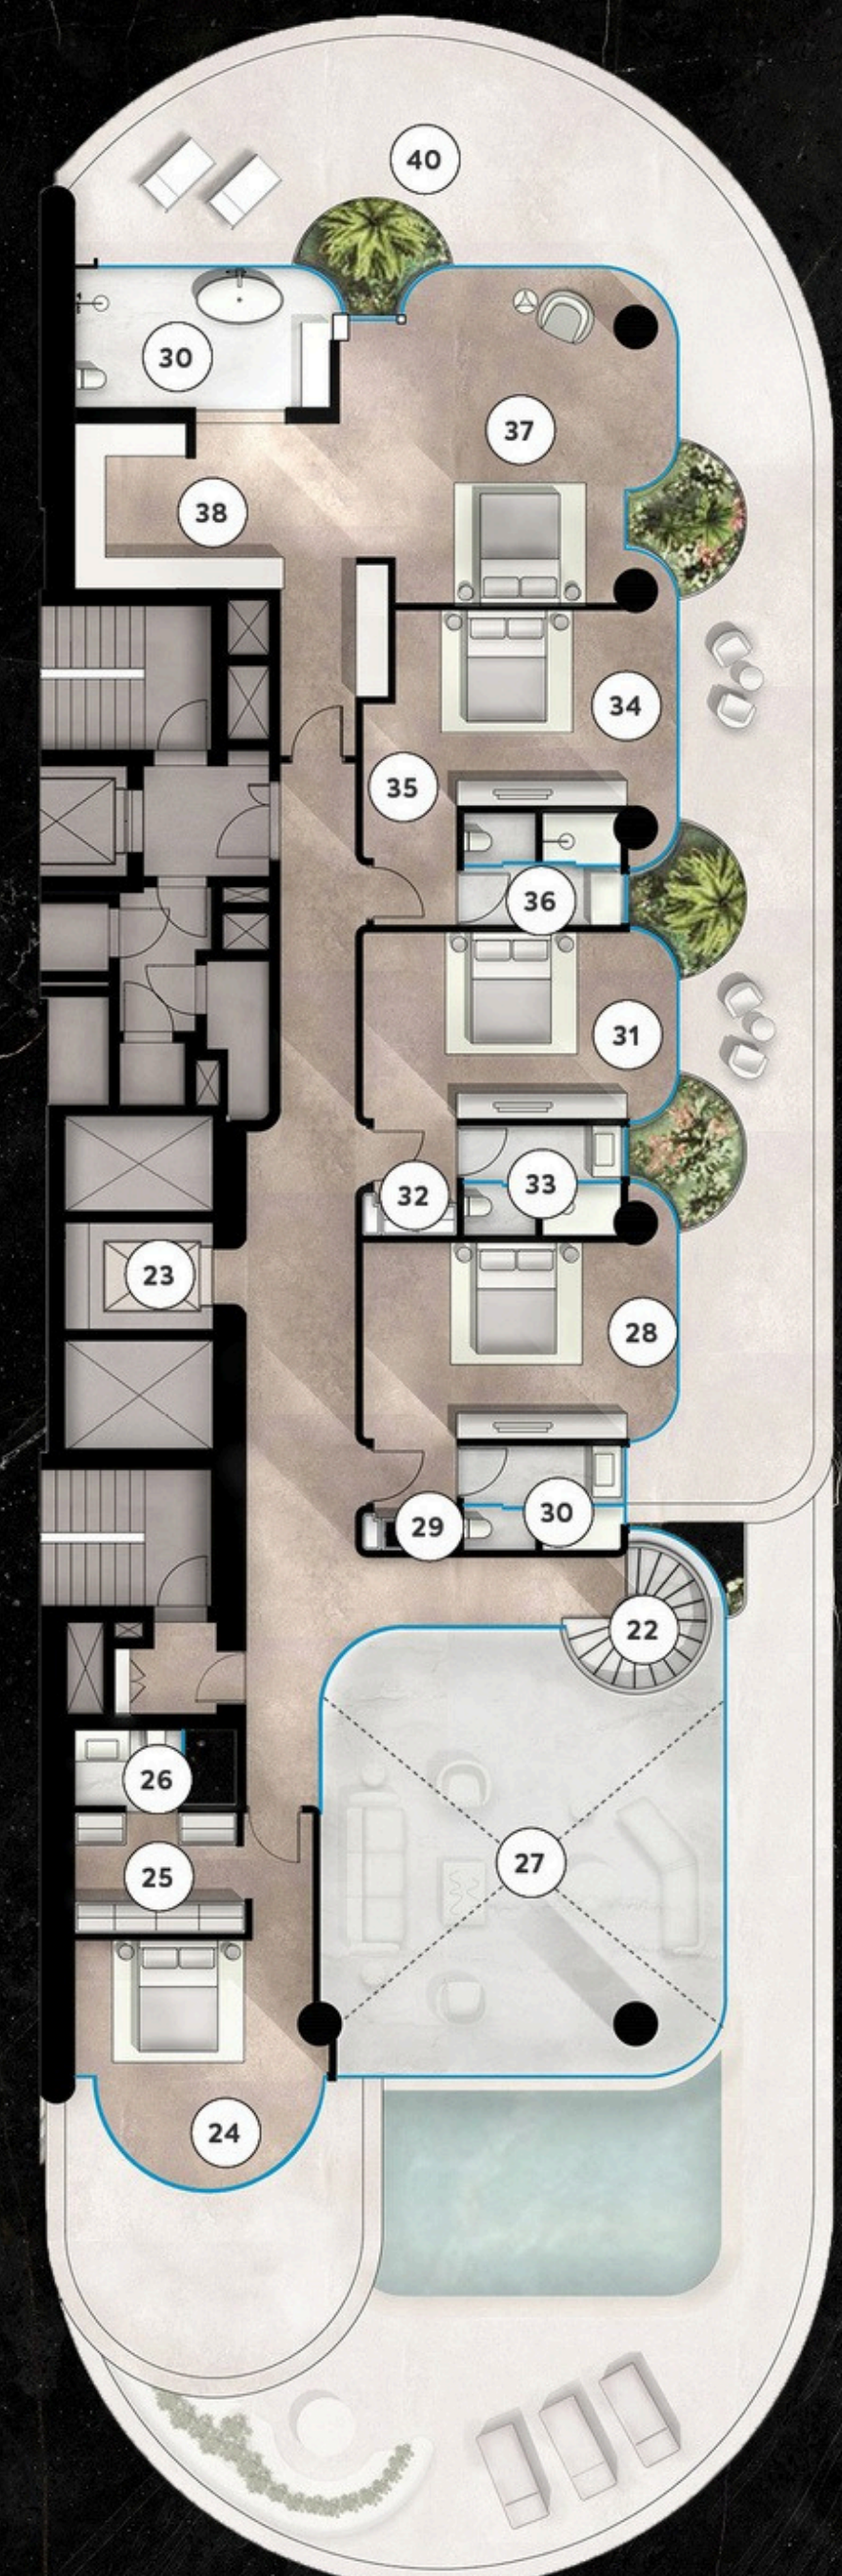

Burj Khalifa