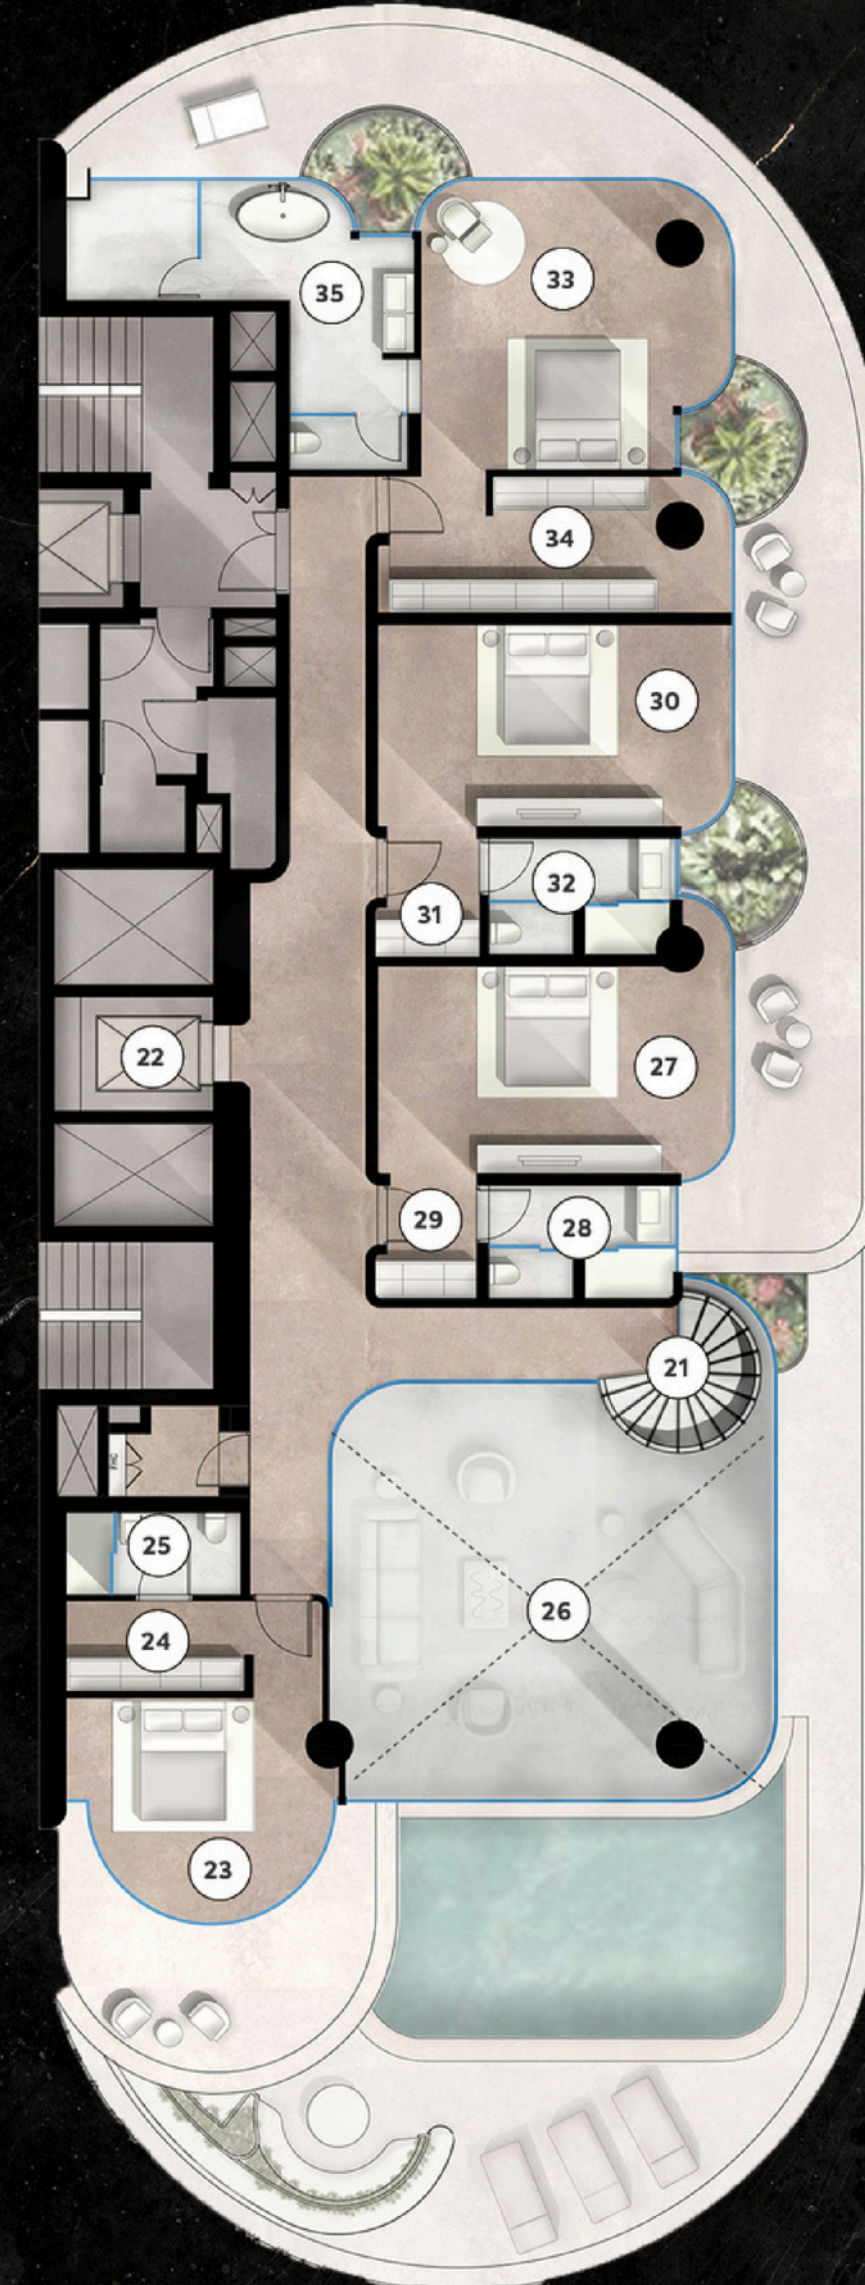

Water Canal

Suite area Sq/m	Terraces Sq/m	Unit area Sq/m	Store Sq/m	Lift Sq/m	Driver's Suite Sq/m	Private Garage Sq/m (4 parking spaces)	Total area Sq/m	Total area Sq/ft	Unit price AED
537	264	801	12	7	9	88	917	9870	87 mln