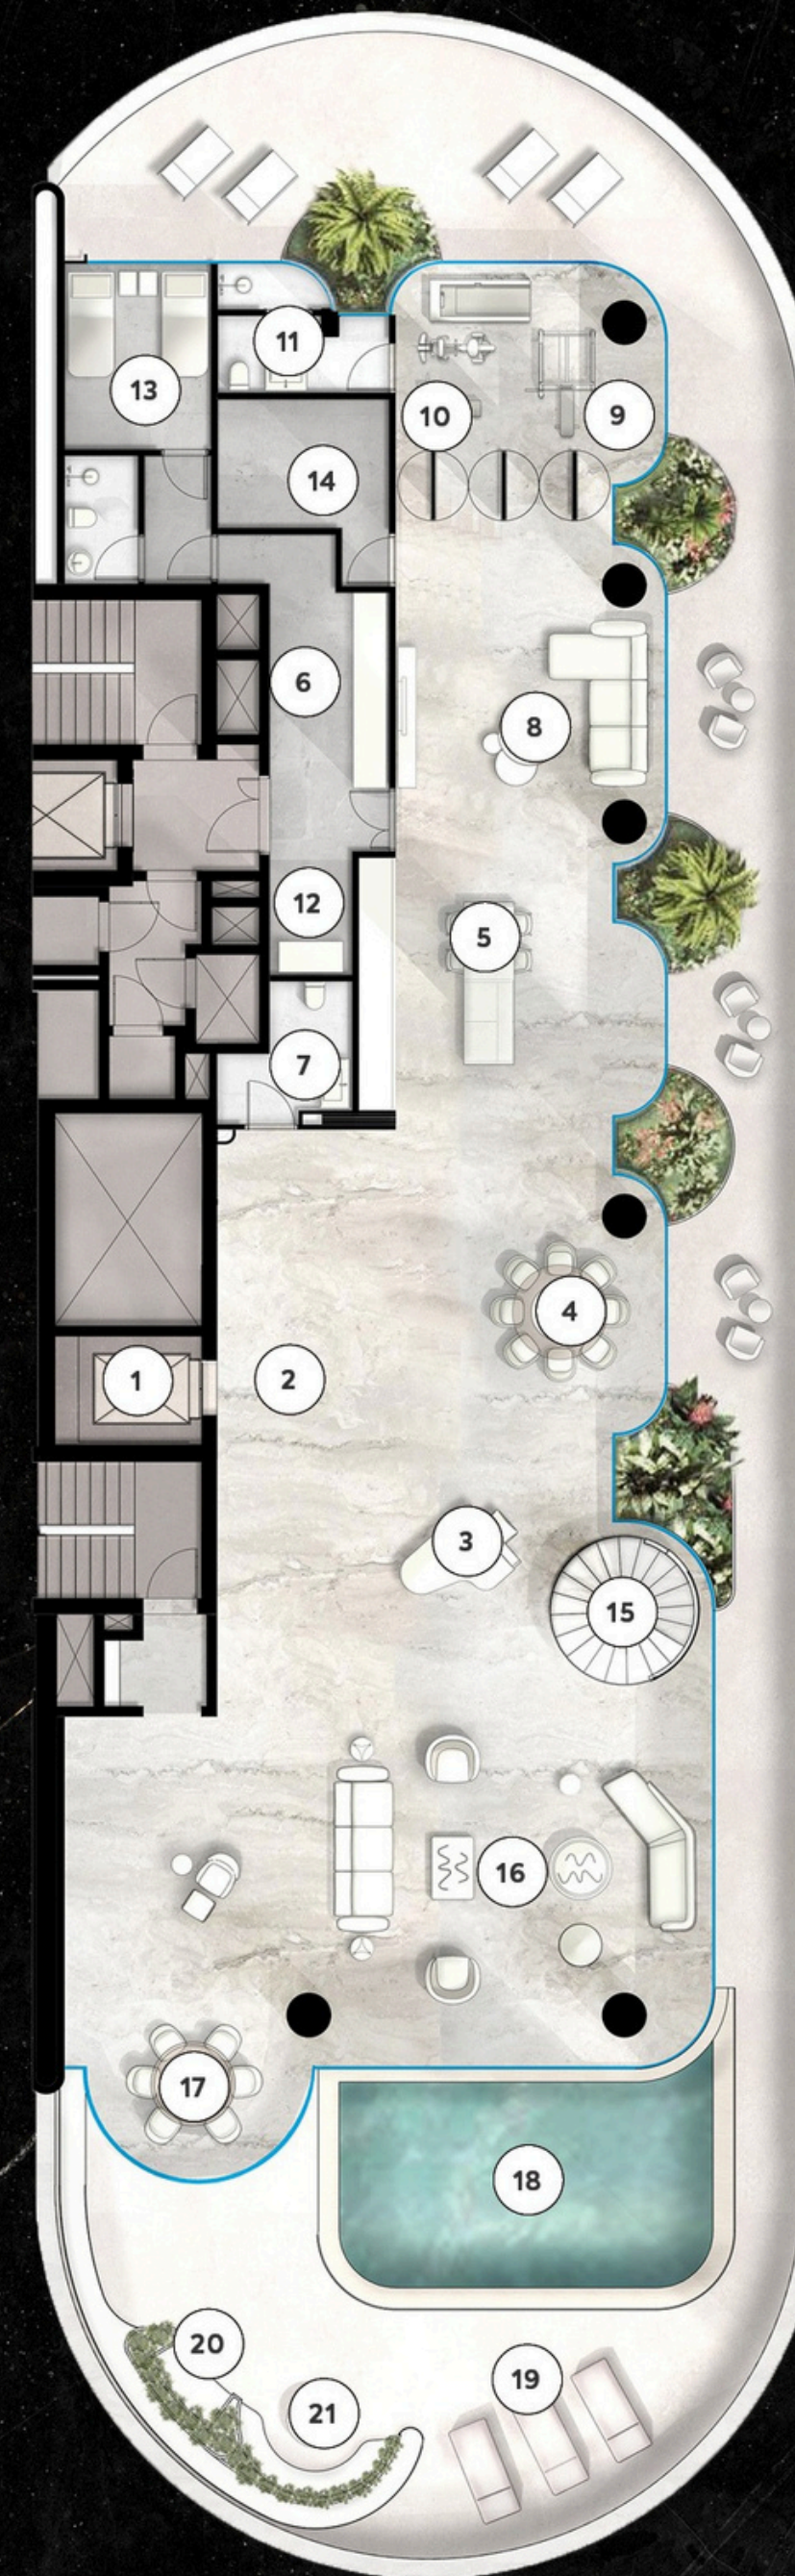

LEGEND

P1 - A - 6 BEDROOM SKY MANSION

Lower Floor

- 1- Private Elevator
- 2- Entrance Foyer
- 3- Grand Piano
- 4- Formal Dining
- 5- Show Kitchen
- 6- BOH Kitchen
- 7- Powder Room
- 8- Informal Dining
- 9- Guest Suite 1 or Gym
- 10- Guest Suite 1 Walk in Closet
- 11- Guest Suite 1 Bathroom
- 12- Laundry
- 13- Staff Quarters
- 14- Cinema Room
- 15- Grand Staircase
- 16- Formal Living
- 17- Formal Dining 2
- 18- Pool
- 19- Outdoor Terrace
- 20- Grill Station
- 21- Outdoor Dining

Upper Floor

- 22- Grand Staircase
- 23- Private Elevator
- 24- Guest Suite 2
- 25- Guest Suite 2 Walk in Closet
- 26- Guest Suite 2 Bathroom
- 27- Void to Formal Living Below
- 28- Guest Suite 3
- 29- Guest Suite 3 Walk in Closet
- 30- Guest Suite 3 Bathroom
- 31- Guest Suite 4
- 32- Guest Suite 4 Walk in Closet
- 33- Guest Suite 4 Bathroom
- 34- Guest Suite 5
- 35- Guest Suite 5 Walk in Closet
- 36- Guest Suite 5 Bathroom
- 37- Master Suite
- 38- Master Suite Walk in Closet
- 39- Master Suite Bathroom
- 40- Outdoor Terrace

LEGEND

P2 - A - 6 BEDROOM SKY MANSION

Lower Floor

- 1- Private Elevator
- 2- Entrance Foyer
- 3- Grand Piano
- 4- Formal Dining
- 5- Show Kitchen
- 6- BOH Kitchen
- 7- Powder Room
- 8- Informal Dining
- 9- Guest Suite 1 or Gym
- 10- Guest Suite 1 Walk in Closet
- 11- Guest Suite 1 Bathroom
- 12- Laundry
- 13- Staff Quarters
- 14- Cinema Room
- 15- Grand Staircase
- 16- Formal Living
- 17- Formal Dining 2
- 18- Pool
- 19- Outdoor Terrace
- 20- Grill Station
- 21- Outdoor Dining