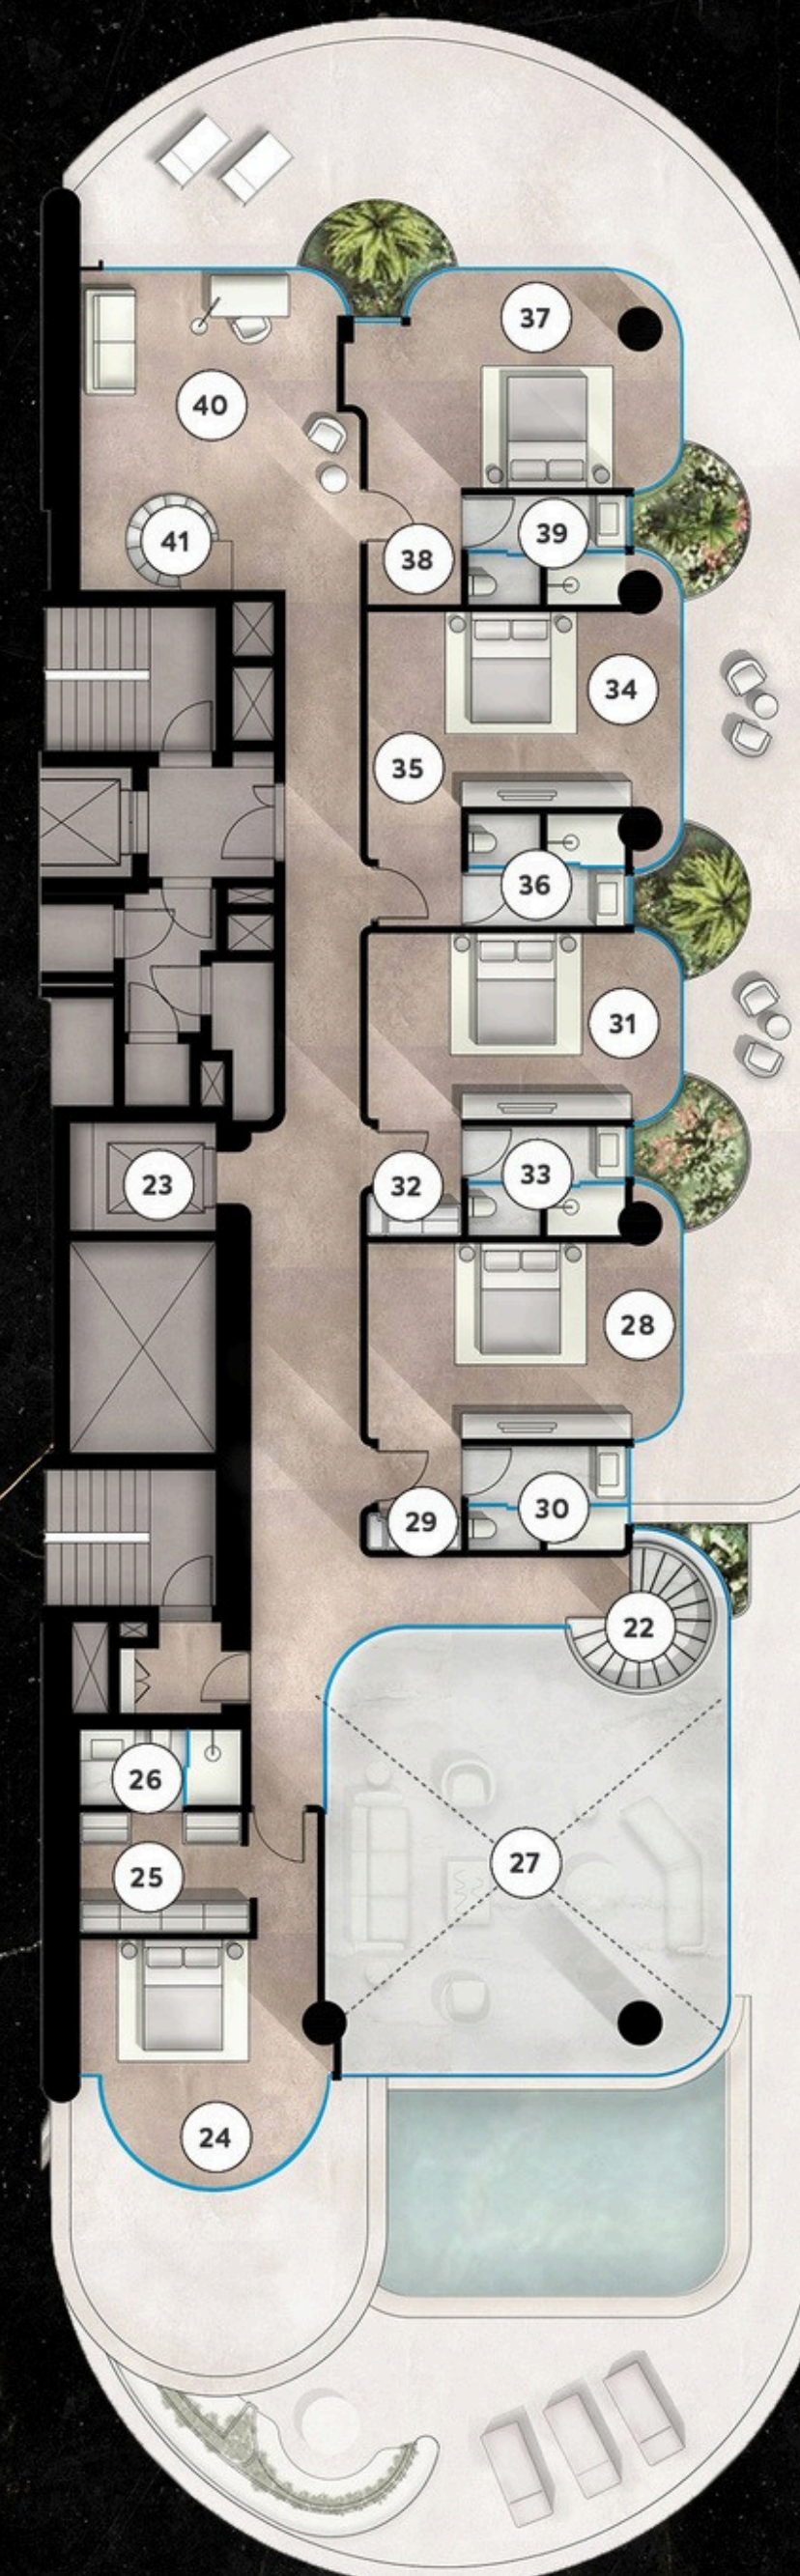

Burj Khalifa

Water Canal

Suite area Sq/m	Terraces Sq/m	Unit area Sq/m	Store Sq/m	Lift Sq/m	Driver's Suite Sq/m	Private Garage Sq/m (5 parking spaces)	Total area Sq/m	Total area Sq/ft	Unit price AED
625	425	1050	12	7	9	106	1184	12744	109 mln

LEGEND

P5 - A - 7 BEDROOM SKY PALACE

Lower Floor

- 1- Private Elevator
- 2- Entrance Foyer
- 3- Grand Piano
- 4- Formal Dining
- 5- Show Kitchen
- 6- BOH Kitchen
- 7- Powder Room
- 8- Informal Dining
- 9- Guest Suite 1 or Gym
- 10- Guest Suite 1 Walk in Closet
- 11- Guest Suite 1 Bathroom
- 12- Laundry
- 13- Staff Quarters
- 14- Cinema Room
- 15- Grand Staircase
- 16- Formal Living
- 17- Formal Dining 2
- 18- Pool
- 19- Outdoor Terrace
- 20- Grill Station
- 21- Outdoor Dining

Master Suite Level

- 42- Private Elevator
- 43- Outdoor Terrace
- 44- Top Roof Pool
- 45- Master Suite
- 46- Master Suite Walking in Closet
- 47- Master Suite Bathroom
- 48- Staircase
- 49- Jacuzzi

Upper Floor

- 22- Grand Staircase
- 23- Private Elevator
- 24- Guest Suite 2
- 25- Guest Suite 2 Walk in Closet
- 26- Guest Suite 2 Bathroom
- 27- Void to Formal Living Below
- 28- Guest Suite 3
- 29- Guest Suite 3 Walk in Closet
- 30- Guest Suite 3 Bathroom
- 31- Guest Suite 4
- 32- Guest Suite 4 Walk in Closet
- 33- Guest Suite 4 Bathroom
- 34- Guest Suite 5
- 35- Guest Suite 5 Walk in Closet
- 36- Guest Suite 5 Bathroom
- 37- Guest Suite 6
- 38- Guest Suite 6 Walk in Closet
- 39- Guest Suite 6 Bathroom
- 40- Office
- 41- Staircase