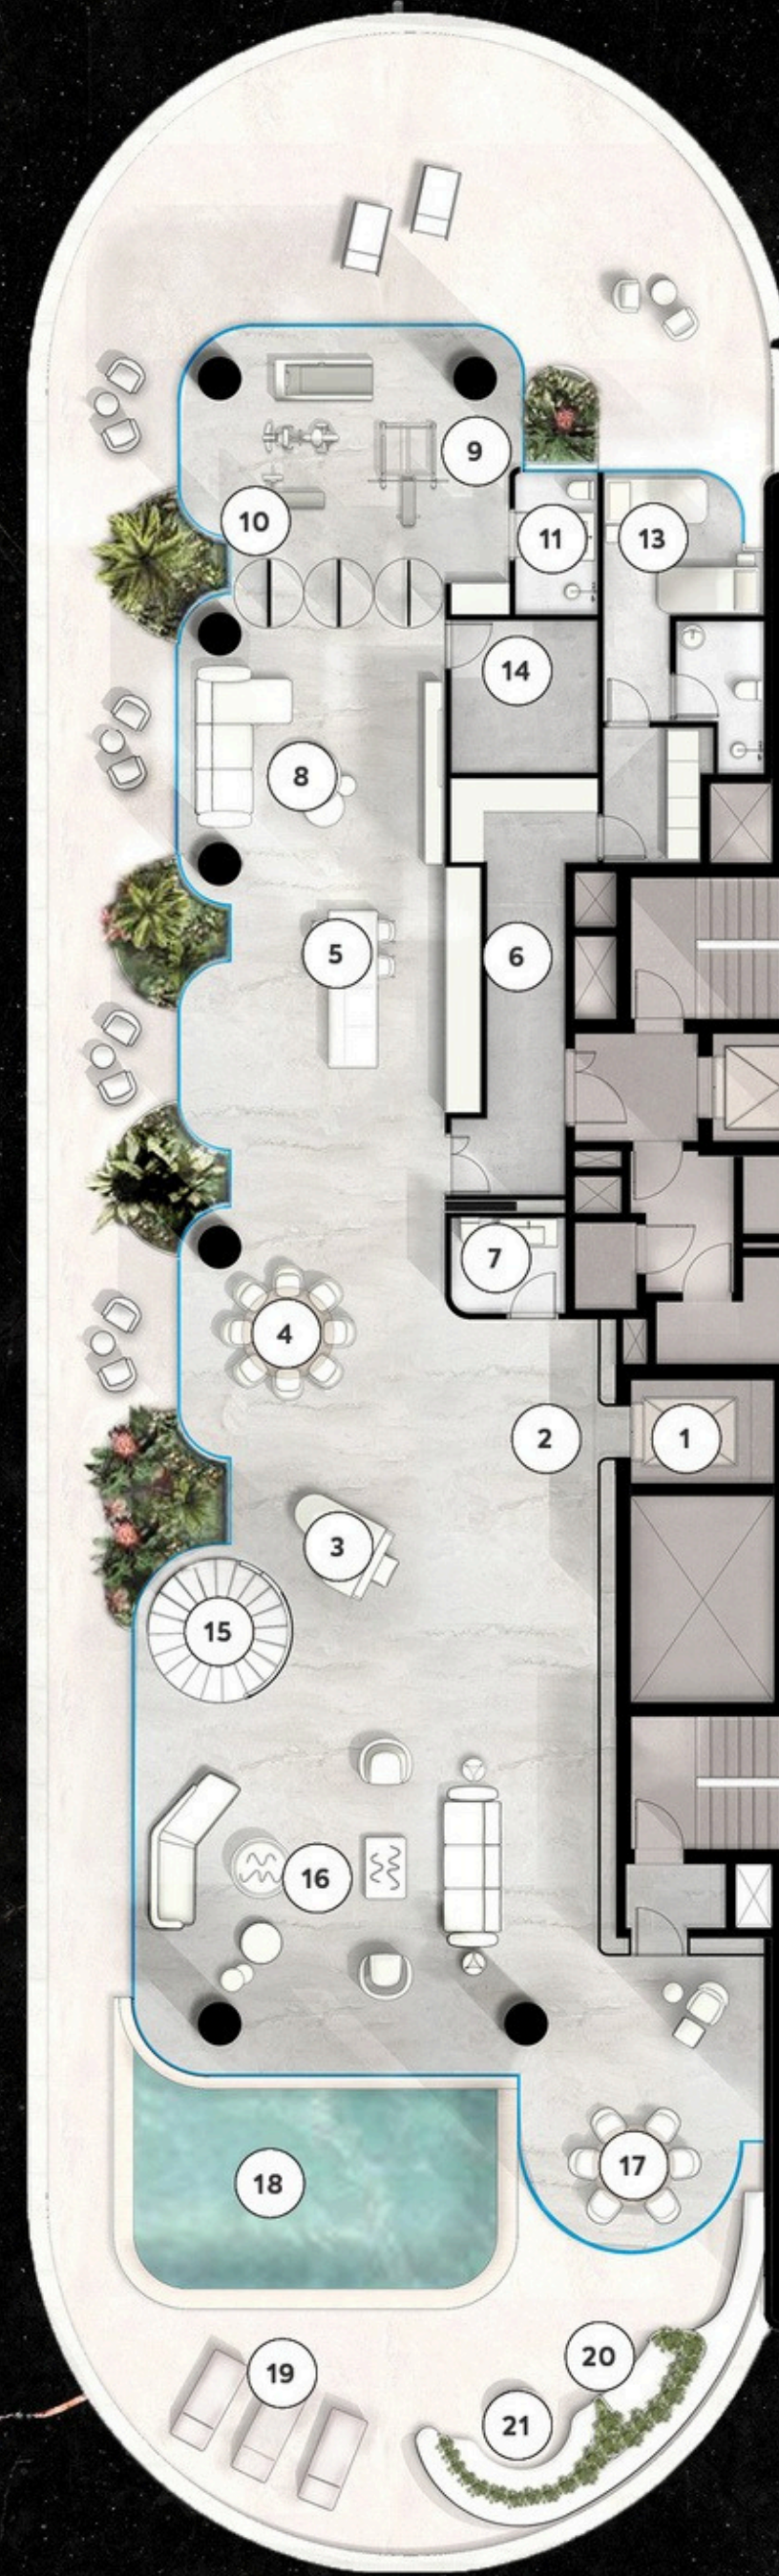

Suite area Sq/m	Terraces Sq/m	Unit area Sq/m	Store Sq/m	Lift Sq/m	Driver's Suite Sq/m	Private Garage Sq/m (7 parking spaces)	Total area Sq/m	Total area Sq/ft	Unit price AED
764	828	1592	17	7	9	158	1783	19192	SOLD

LEGEND

P6 - A - 7 BEDROOM SKY PALACE

Lower Floor

- 1- Private Elevator
- 2- Entrance Foyer
- 3- Grand Piano
- 4- Formal Dining
- 5- Show Kitchen
- 6- BOH Kitchen
- 7- Powder Room
- 8- Informal Dining
- 9- Guest Suite 1 or Gym
- 10- Guest Suite 1 Walk in Closet
- 11- Guest Suite 1 Bathroom
- 12- Laundry
- 13- Staff Quarters
- 14- Cinema Room
- 15- Grand Staircase
- 16- Formal Living
- 17- Formal Dining 2
- 18- Pool
- 19- Outdoor Terrace
- 20- Grill Station
- 21- Outdoor Dining

Master Suite Level

- 42- Private Elevator
- 43- Outdoor Terrace
- 44- Top Roof Pool
- 45- Master Suite
- 46- Master Suite Walking in Closet
- 47- Master Suite Bathroom
- 48- Staircase
- 49- Jacuzzi

Upper Floor

- 22- Grand Staircase
- 23- Private Elevator
- 24- Guest Suite 2
- 25- Guest Suite 2 Walk in Closet
- 26- Guest Suite 2 Bathroom
- 27- Void to Formal Living Below
- 28- Guest Suite 3
- 29- Guest Suite 3 Walk in Closet
- 30- Guest Suite 3 Bathroom
- 31- Guest Suite 4
- 32- Guest Suite 4 Walk in Closet
- 33- Guest Suite 4 Bathroom
- 34- Guest Suite 5
- 35- Guest Suite 5 Walk in Closet
- 36- Guest Suite 5 Bathroom
- 37- Guest Suite 6
- 38- Guest Suite 6 Walk in Closet
- 39- Guest Suite 6 Bathroom
- 40- Office
- 41- Staircase