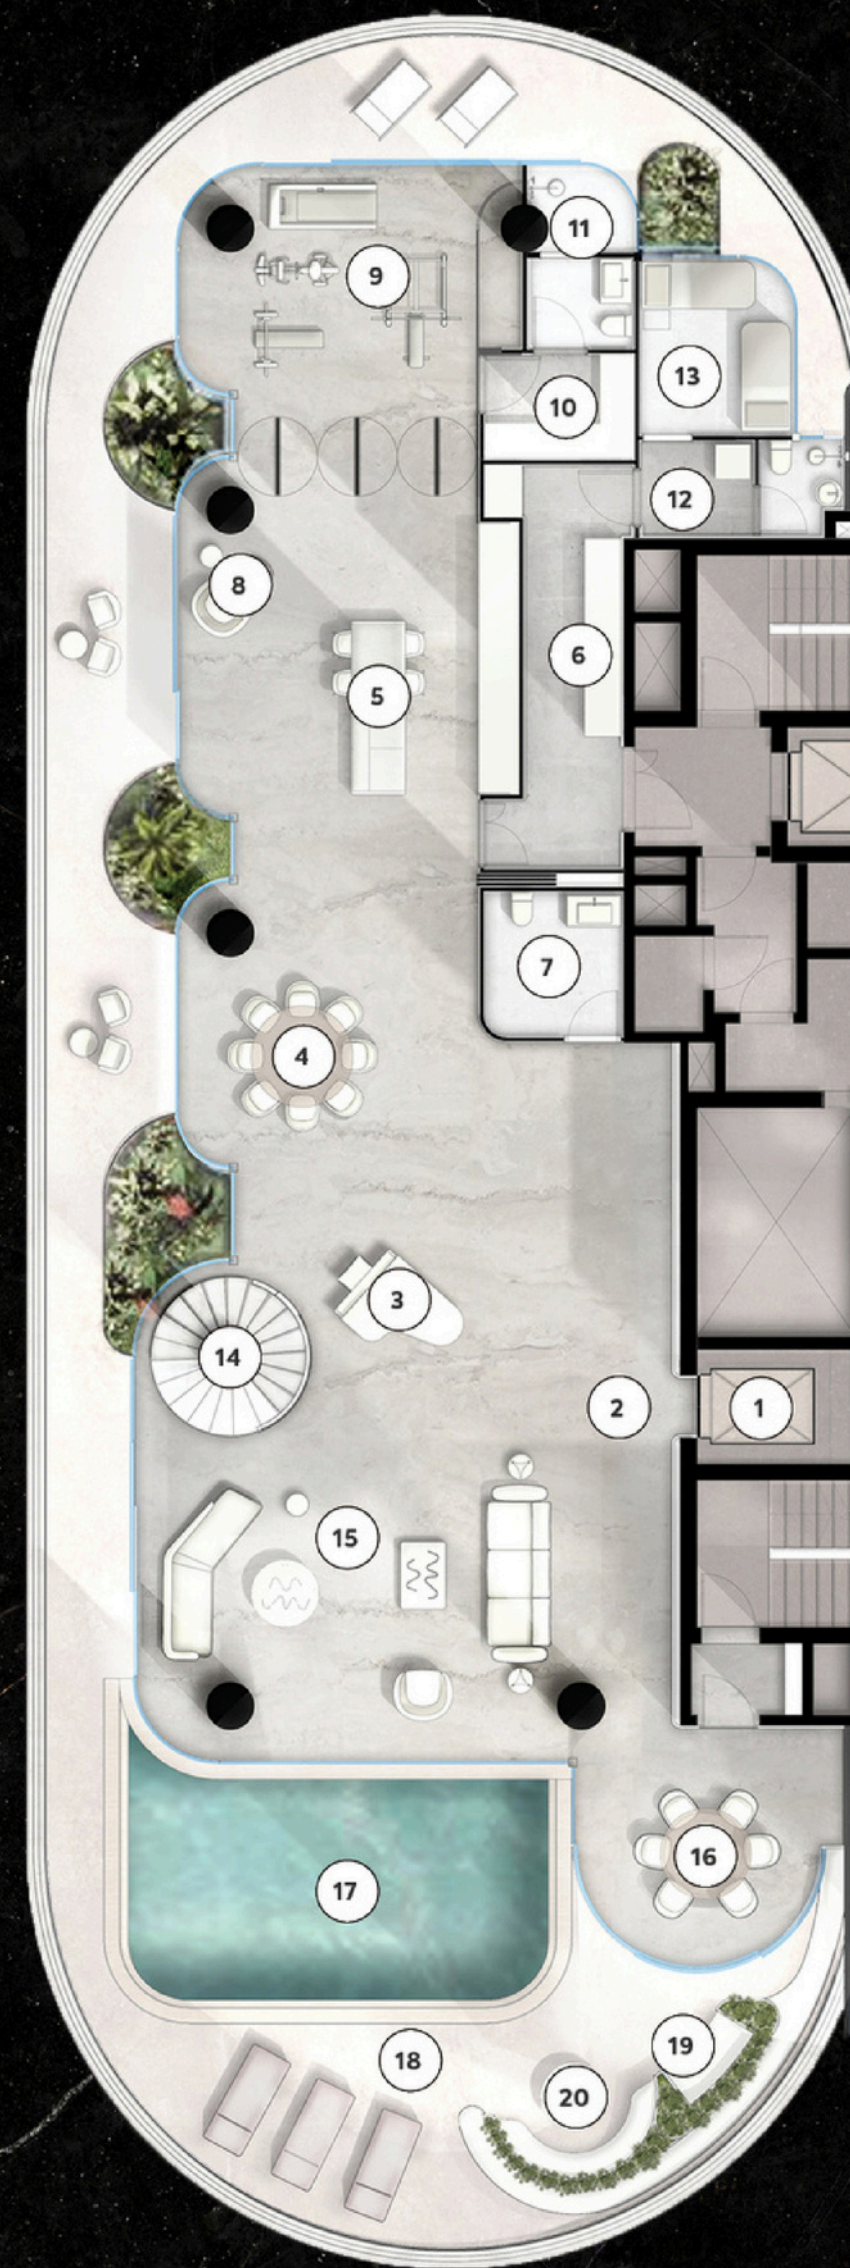

LEGEND

Lower Floor

- 1- Private Elevator
- 2- Entrance Foyer
- 3- Grand Piano
- 4- Formal Dining
- 5- Show Kitchen
- 6- BOH Kitchen
- 7- Powder Room
- 8- Informal Dining
- 9- Guest Suite 1 or Gym
- 10- Guest Suite 1 Walk in Closet
- 11- Guest Suite 1 Bathroom
- 12- Laundry
- 13- Staff Quarters
- 14- Grand Staircase
- 15- Formal Living
- 16- Formal Dining 2
- 17- Pool
- 18- Outdoor Terrace
- 19- Grill Station
- 20- Outdoor Dining

Upper Floor

- 21- Grand Staircase
- 22- Private Elevator
- 23- Guest Suite 2
- 24- Guest Suite 2 Walk in Closet
- 25- Guest Suite 2 Bathroom
- 26- Void to Formal Living Below
- 27- Guest Suite 3
- 28- Guest Suite 3 Walk in Closet
- 29- Guest Suite 3 Bathroom
- 30- Guest Suite 4
- 31- Guest Suite 4 Walk in Closet
- 32- Guest Suite 4 Bathroom
- 33- Master Suite
- 34- Master Suite Walk in Closet
- 35- Master Suite Bathroom

P1 - B - 5 BEDROOM SKY MANSION

Burj Khalifa