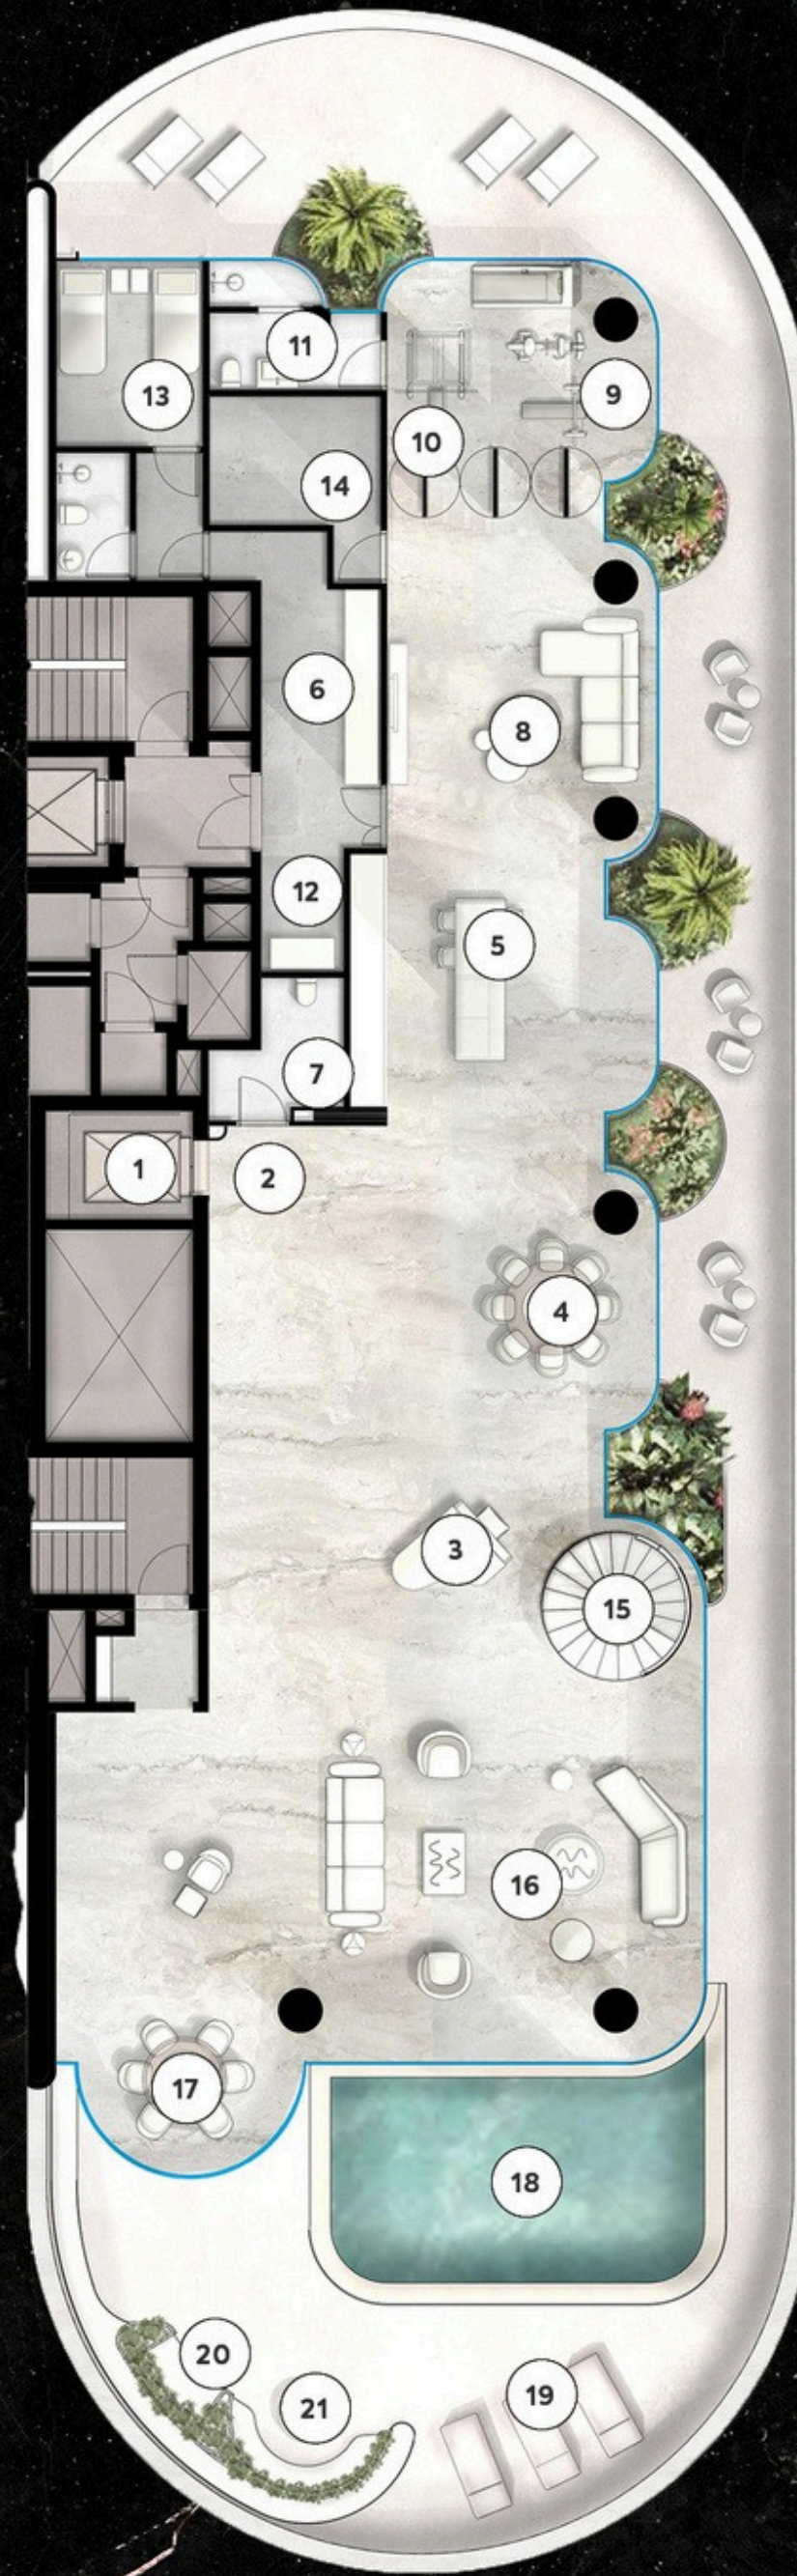

Burj Khalifa

Water Canal

Suite area Sq/m	Terraces Sq/m	Unit area Sq/m	Store Sq/m	Lift Sq/m	Driver's Suite Sq/m	Private Garage Sq/m (5 parking spaces)	Total area Sq/m	Total area Sq/ft	Unit price AED
625	425	1050	12	7	9	106	1184	12744	109 mln

LEGEND

P5 - A - 7 BEDROOM SKY PALACE

Lower Floor

- 1- Private Elevator
- 2- Entrance Foyer
- 3- Grand Piano
- 4- Formal Dining
- 5- Show Kitchen
- 6- BOH Kitchen
- 7- Powder Room
- 8- Informal Dining
- 9- Guest Suite 1 or Gym
- 10- Guest Suite 1 Walk in Closet
- 11- Guest Suite 1 Bathroom
- 12- Laundry
- 13- Staff Quarters
- 14- Cinema Room
- 15- Grand Staircase
- 16- Formal Living
- 17- Formal Dining 2
- 18- Pool
- 19- Outdoor Terrace
- 20- Grill Station
- 21- Outdoor Dining

Master Suite Level

- 42- Private Elevator
- 43- Outdoor Terrace
- 44- Top Roof Pool
- 45- Master Suite
- 46- Master Suite Walking in Closet
- 47- Master Suite Bathroom
- 48- Staircase
- 49- Jacuzzi

Upper Floor

- 22- Grand Staircase
- 23- Private Elevator
- 24- Guest Suite 2
- 25- Guest Suite 2 Walk in Closet
- 26- Guest Suite 2 Bathroom
- 27- Void to Formal Living Below
- 28- Guest Suite 3
- 29- Guest Suite 3 Walk in Closet
- 30- Guest Suite 3 Bathroom
- 31- Guest Suite 4
- 32- Guest Suite 4 Walk in Closet
- 33- Guest Suite 4 Bathroom
- 34- Guest Suite 5
- 35- Guest Suite 5 Walk in Closet
- 36- Guest Suite 5 Bathroom
- 37- Guest Suite 6
- 38- Guest Suite 6 Walk in Closet
- 39- Guest Suite 6 Bathroom
- 40- Office
- 41- Staircase