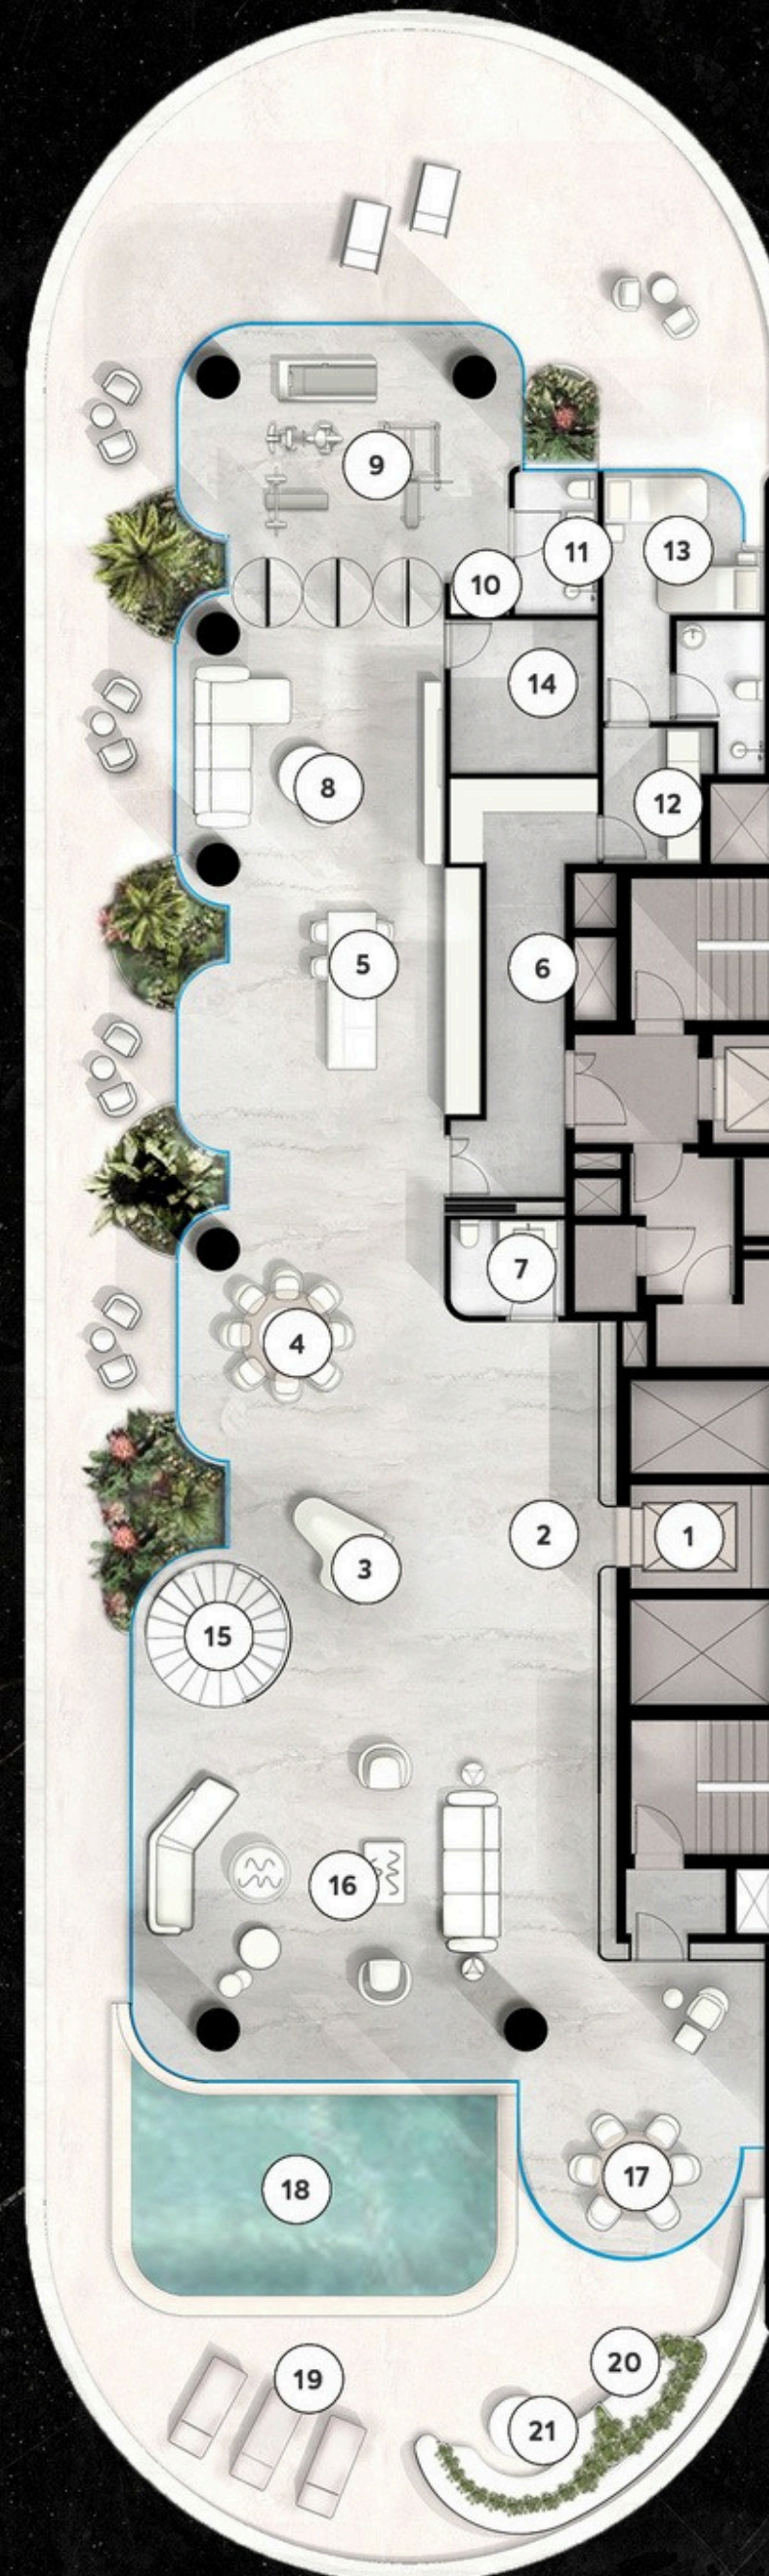

Upper Floor

- 22- Grand Staircase
- 23- Private Elevator
- 24- Guest Suite 2
- 25- Guest Suite 2 Walk in Closet
- 26- Guest Suite 2 Bathroom
- 27- Void to Formal Living Below
- 28- Guest Suite 3
- 29- Guest Suite 3 Walk in Closet
- 30- Guest Suite 3 Bathroom
- 31- Guest Suite 4
- 32- Guest Suite 4 Walk in Closet
- 33- Guest Suite 4 Bathroom
- 34- Guest Suite 5
- 35- Guest Suite 5 Walk in Closet
- 36- Guest Suite 5 Bathroom
- 37- Master Suite
- 38- Master Suite Walk in Closet
- 39- Master Suite Bathroom
- 40- Outdoor Terrace

LEGEND

P4 - A - 6 BEDROOM SKY MANSION

Lower Floor

- 1- Private Elevator
- 2- Entrance Foyer
- 3- Grand Piano
- 4- Formal Dining
- 5- Show Kitchen
- 6- BOH Kitchen
- 7- Powder Room
- 8- Informal Dining
- 9- Guest Suite 1 or Gym
- 10- Guest Suite 1 Walk in Closet
- 11- Guest Suite 1 Bathroom
- 12- Laundry
- 13- Staff Quarters
- 14- Cinema Room
- 15- Grand Staircase
- 16- Formal Living
- 17- Formal Dining 2
- 18- Pool
- 19- Outdoor Terrace
- 20- Grill Station
- 21- Outdoor Dining