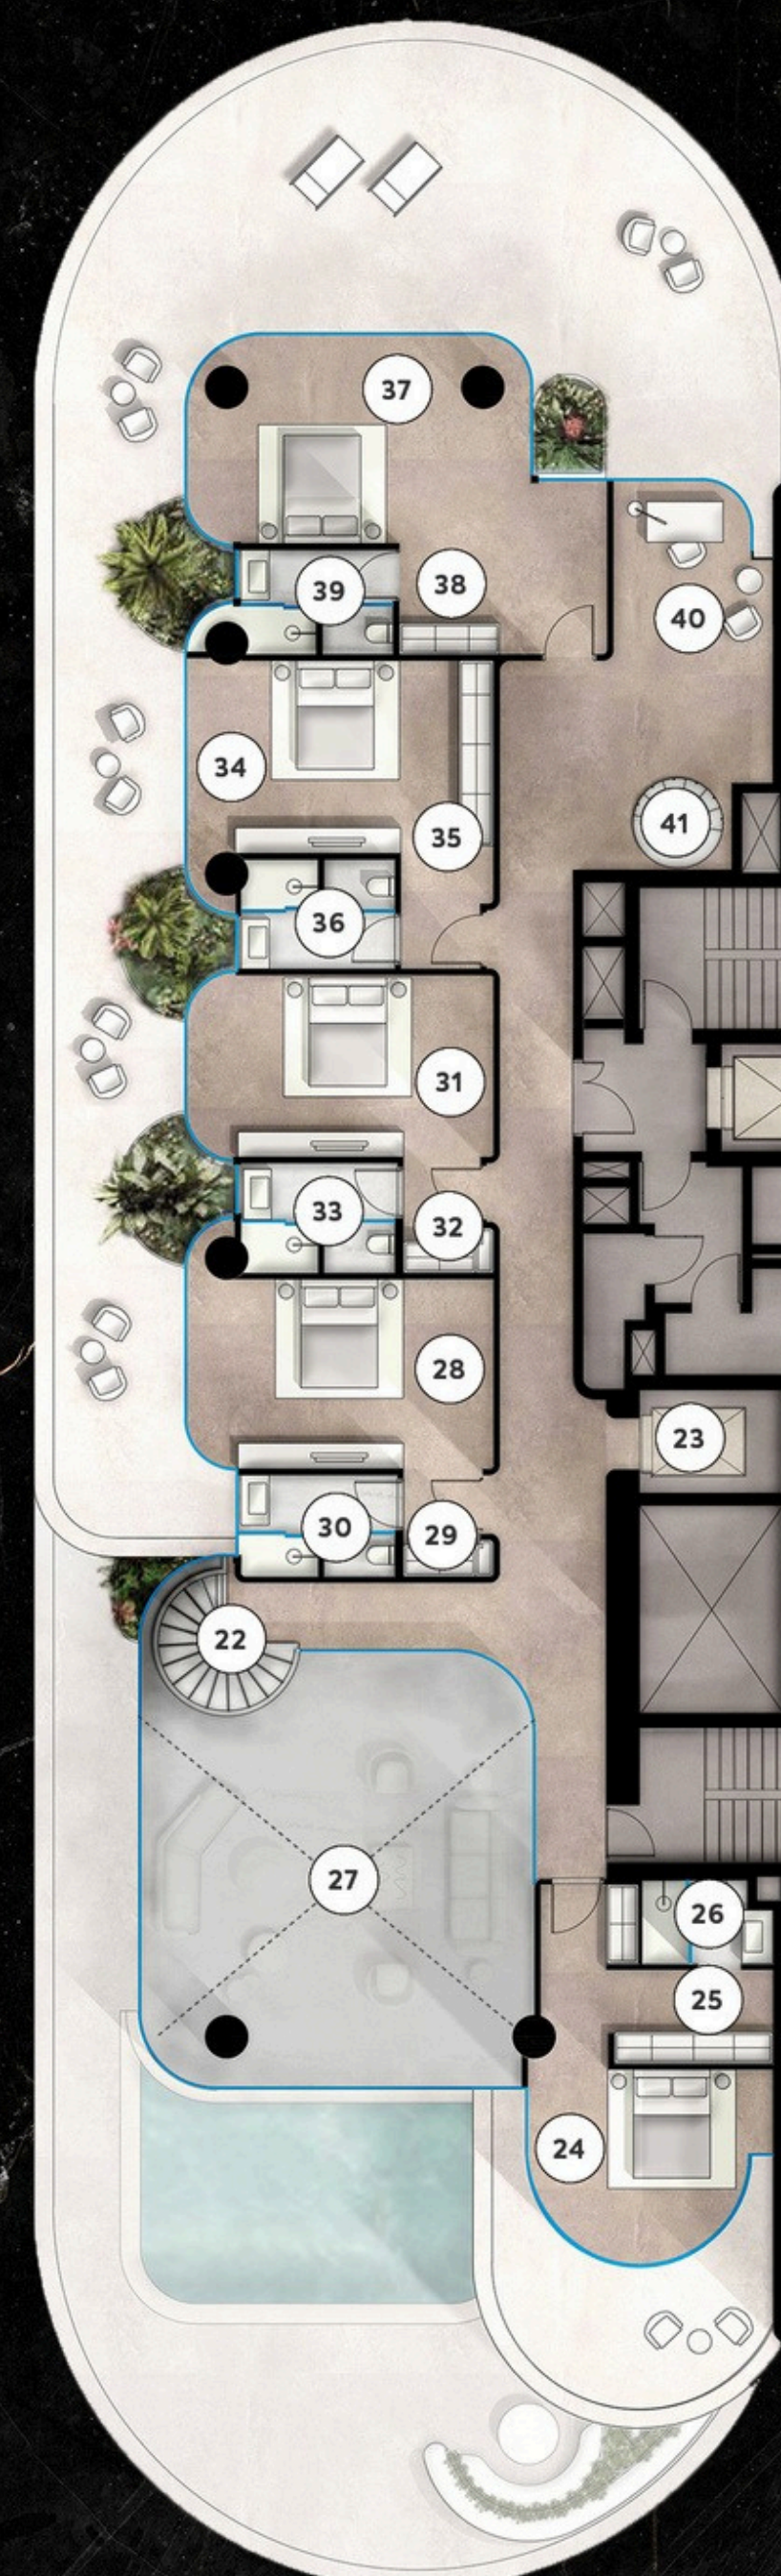

Suite area Sq/m	Terraces Sq/m	Unit area Sq/m	Store Sq/m	Lift Sq/m	Driver's Suite Sq/m	Private Garage Sq/m (7 parking spaces)	Total area Sq/m	Total area Sq/ft	Unit price AED
764	828	1592	17	7	9	158	1783	19192	SOLD

LEGEND

P6 - A - 7 BEDROOM SKY PALACE

Lower Floor

- 1- Private Elevator
- 2- Entrance Foyer
- 3- Grand Piano
- 4- Formal Dining
- 5- Show Kitchen
- 6- BOH Kitchen
- 7- Powder Room
- 8- Informal Dining
- 9- Guest Suite 1 or Gym
- 10- Guest Suite 1 Walk in Closet
- 11- Guest Suite 1 Bathroom
- 12- Laundry
- 13- Staff Quarters
- 14- Cinema Room
- 15- Grand Staircase
- 16- Formal Living
- 17- Formal Dining 2
- 18- Pool
- 19- Outdoor Terrace
- 20- Grill Station
- 21- Outdoor Dining

Master Suite Level

- 42- Private Elevator
- 43- Outdoor Terrace
- 44- Top Roof Pool
- 45- Master Suite
- 46- Master Suite Walking in Closet
- 47- Master Suite Bathroom
- 48- Staircase
- 49- Jacuzzi

Upper Floor

- 22- Grand Staircase
- 23- Private Elevator
- 24- Guest Suite 2
- 25- Guest Suite 2 Walk in Closet
- 26- Guest Suite 2 Bathroom
- 27- Void to Formal Living Below
- 28- Guest Suite 3
- 29- Guest Suite 3 Walk in Closet
- 30- Guest Suite 3 Bathroom
- 31- Guest Suite 4
- 32- Guest Suite 4 Walk in Closet
- 33- Guest Suite 4 Bathroom
- 34- Guest Suite 5
- 35- Guest Suite 5 Walk in Closet
- 36- Guest Suite 5 Bathroom
- 37- Guest Suite 6
- 38- Guest Suite 6 Walk in Closet
- 39- Guest Suite 6 Bathroom
- 40- Office
- 41- Staircase