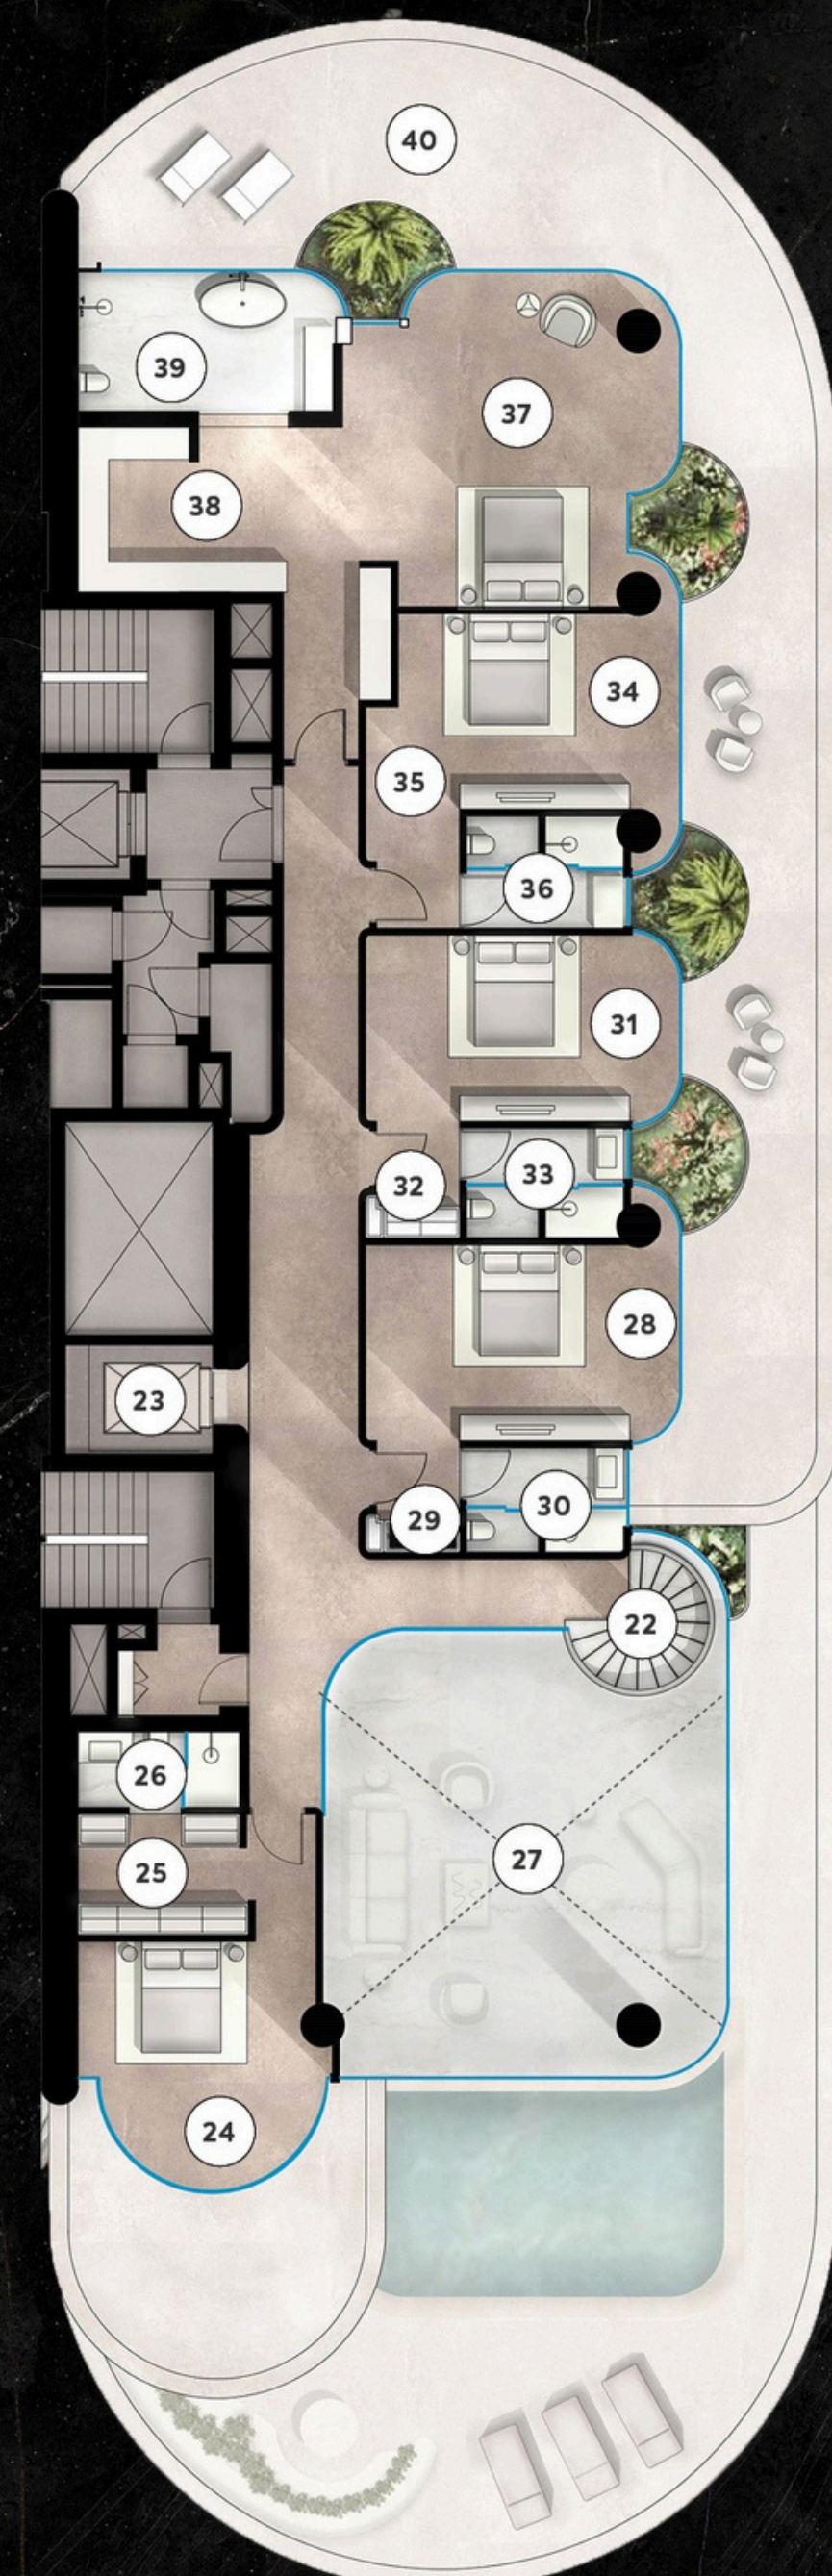

Water Canal

Suite area Sq/m	Terraces Sq/m	Unit area Sq/m	Store Sq/m	Lift Sq/m	Driver's Suite Sq/m	Private Garage Sq/m (5 parking spaces)	Total area Sq/m	Total area Sq/ft	Unit price AED
645	372	1017	24	7	9	109	1166	12550	99 mln