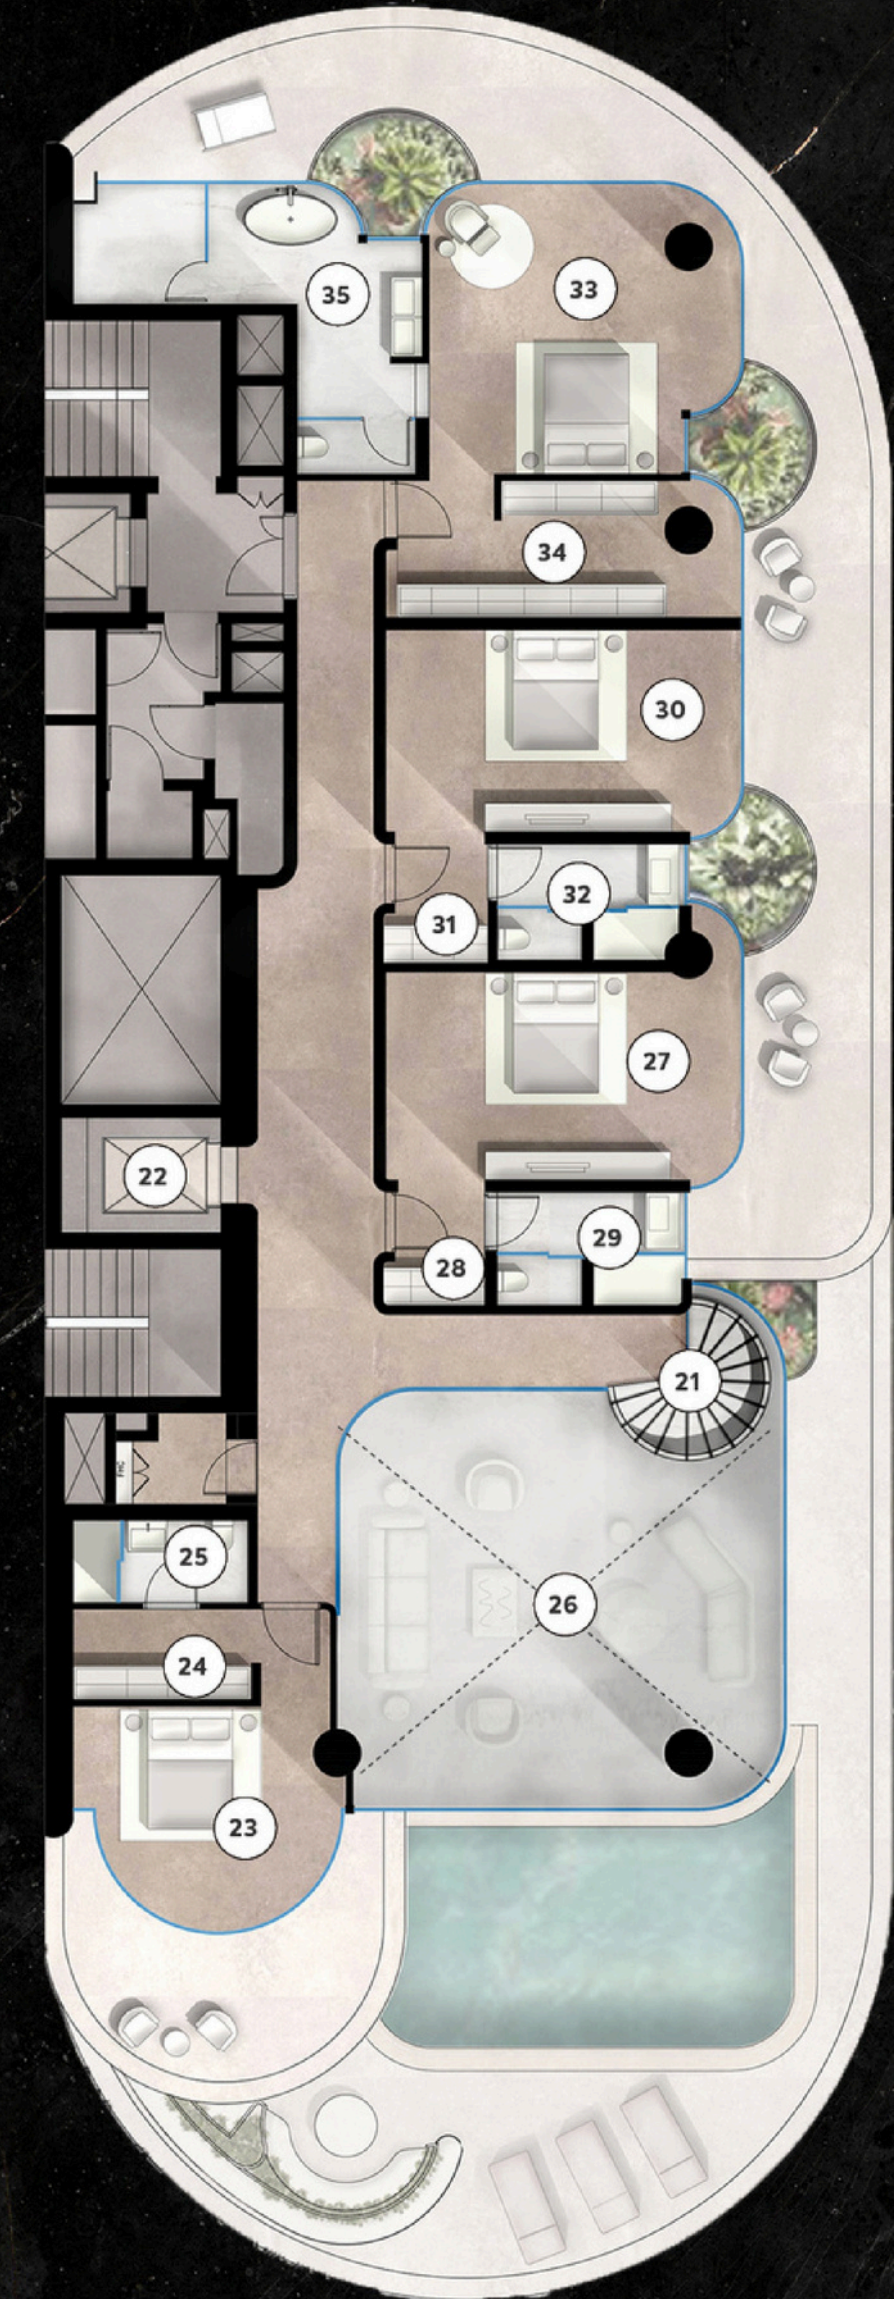

Water Canal

Suite area Sq/m	Terraces Sq/m	Unit area Sq/m	Store Sq/m	Lift Sq/m	Driver's Suite Sq/m	Private Garage Sq/m (4 parking spaces)	Total area Sq/m	Total area Sq/ft	Unit price AED
537	264	801	26,5	7	8,5	78	921	9913	SOLD