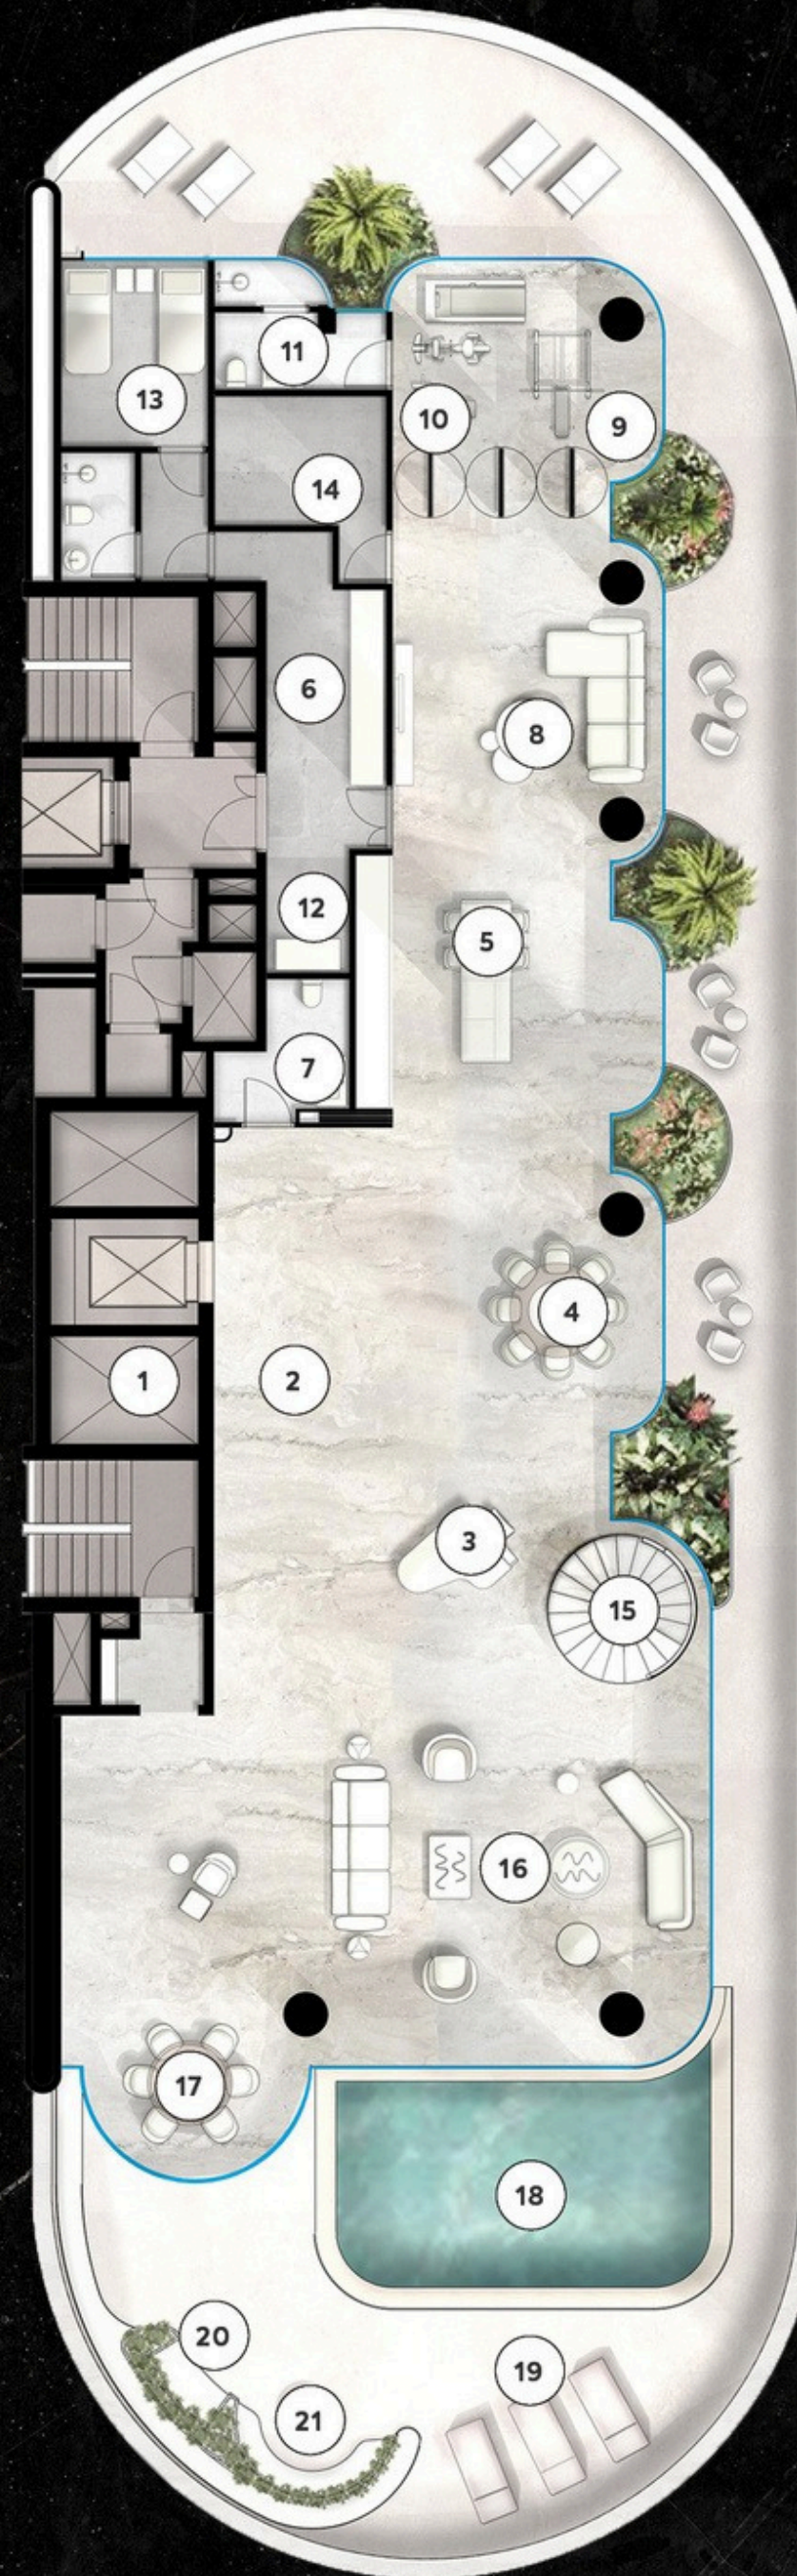

LEGEND

P2 - A - 6 BEDROOM SKY MANSION

Lower Floor

- 1- Private Elevator
- 2- Entrance Foyer
- 3- Grand Piano
- 4- Formal Dining
- 5- Show Kitchen
- 6- BOH Kitchen
- 7- Powder Room
- 8- Informal Dining
- 9- Guest Suite 1 or Gym
- 10- Guest Suite 1 Walk in Closet
- 11- Guest Suite 1 Bathroom
- 12- Laundry
- 13- Staff Quarters
- 14- Cinema Room
- 15- Grand Staircase
- 16- Formal Living
- 17- Formal Dining 2
- 18- Pool
- 19- Outdoor Terrace
- 20- Grill Station
- 21- Outdoor Dining

LEGEND

P3 - A - 6 BEDROOM SKY MANSION

Lower Floor

- 1- Private Elevator
- 2- Entrance Foyer
- 3- Grand Piano
- 4- Formal Dining
- 5- Show Kitchen
- 6- BOH Kitchen
- 7- Powder Room
- 8- Informal Dining
- 9- Guest Suite 1 or Gym
- 10- Guest Suite 1 Walk in Closet
- 11- Guest Suite 1 Bathroom
- 12- Laundry
- 13- Staff Quarters
- 14- Cinema Room
- 15- Grand Staircase
- 16- Formal Living
- 17- Formal Dining 2
- 18- Pool
- 19- Outdoor Terrace
- 20- Grill Station
- 21- Outdoor Dining

Upper Floor

- 22- Grand Staircase
- 23- Private Elevator
- 24- Guest Suite 2
- 25- Guest Suite 2 Walk in Closet
- 26- Guest Suite 2 Bathroom
- 27- Void to Formal Living Below
- 28- Guest Suite 3
- 29- Guest Suite 3 Walk in Closet
- 30- Guest Suite 3 Bathroom
- 31- Guest Suite 4
- 32- Guest Suite 4 Walk in Closet
- 33- Guest Suite 4 Bathroom
- 34- Guest Suite 5
- 35- Guest Suite 5 Walk in Closet
- 36- Guest Suite 5 Bathroom
- 37- Master Suite
- 38- Master Suite Walk in Closet
- 39- Master Suite Bathroom
- 40- Outdoor Terrace

LEGEND

P4 - A - 6 BEDROOM SKY MANSION

Lower Floor

- 1- Private Elevator
- 2- Entrance Foyer
- 3- Grand Piano
- 4- Formal Dining
- 5- Show Kitchen
- 6- BOH Kitchen
- 7- Powder Room
- 8- Informal Dining
- 9- Guest Suite 1 or Gym
- 10- Guest Suite 1 Walk in Closet
- 11- Guest Suite 1 Bathroom
- 12- Laundry
- 13- Staff Quarters
- 14- Cinema Room
- 15- Grand Staircase
- 16- Formal Living
- 17- Formal Dining 2
- 18- Pool
- 19- Outdoor Terrace
- 20- Grill Station
- 21- Outdoor Dining