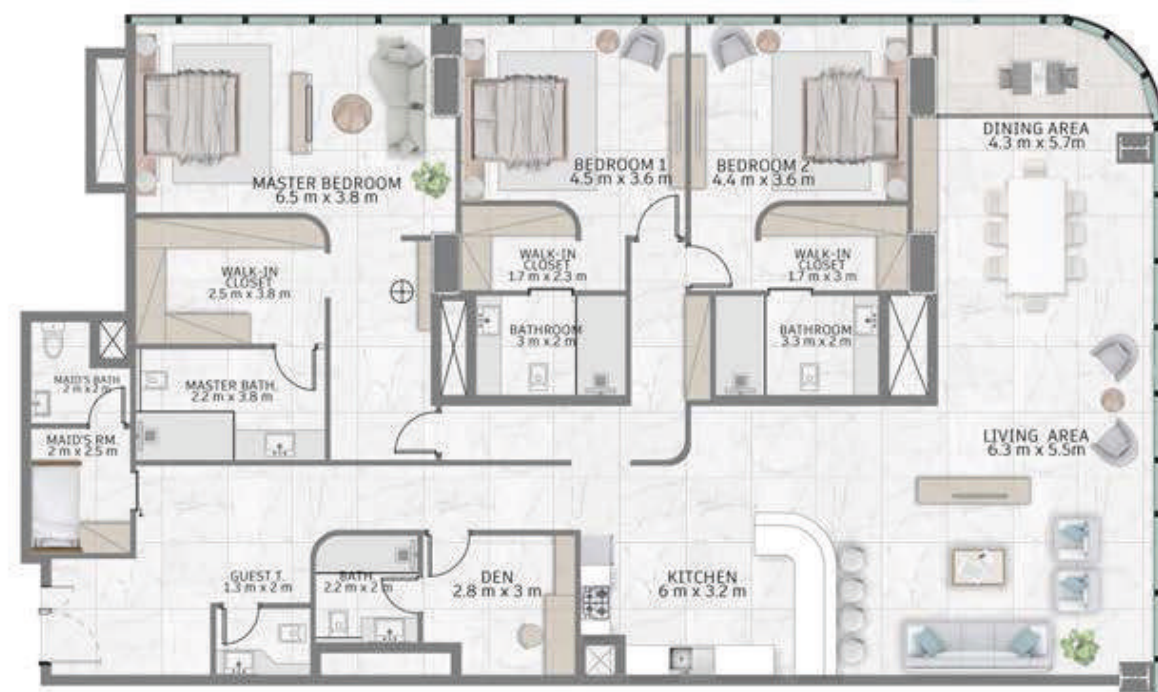

Sheikh Zayed Rd
Al Safa Park

Habtoor City