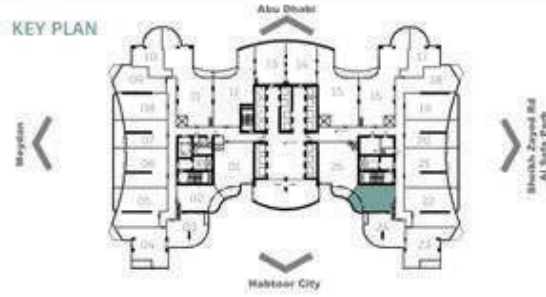

AL HABTOOR
TOWER
AL HABTOOR CITY
الجبّور سيتي

KEY PLAN

KEY SECTION

25 Levels 09--46

1 Bedroom

Suite Area :	736 ft²	68.36m²
Balcony Area :	144 ft²	13.4m²
Total Area :	880 ft²	81.76m²

Abu Dhabi

Meydan