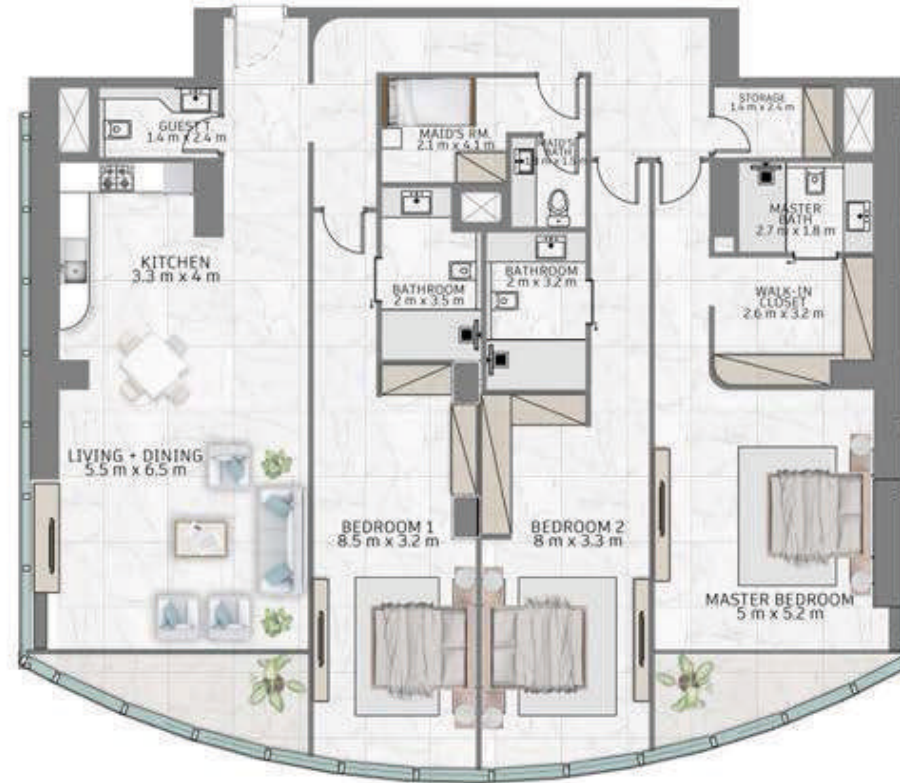

Sheikh Zayed Rd
Al Safa Park

Habtoor City