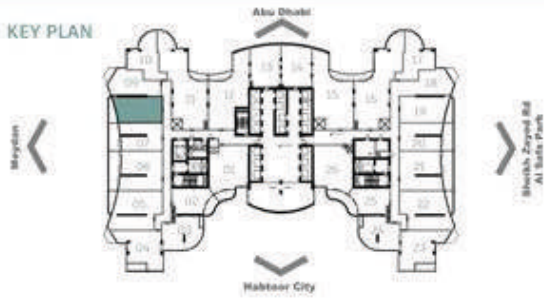

AL HABTOOR
TOWER
AL HABTOOR CITY
الجبثور سيتي

KEY PLAN

KEY SECTION

08 Levels 09--46

1 Bedroom

Suite Area :	909 ft²	84.44 m²
Balcony Area :	136 ft²	12.98 m²
Total Area :	1045ft²	97.12 m²

Abu Dhabi