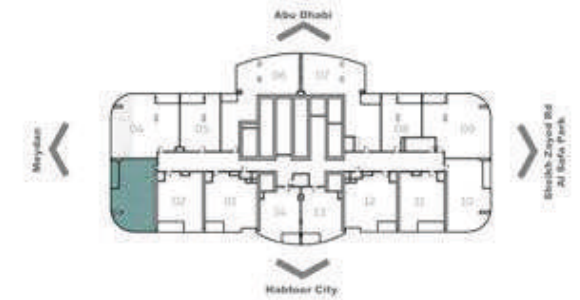

Abu Dhabi

03 Levels 71--75

2 Bedrooms

Suite Area :	1273 ft²	118.27 m²
Balcony Area :	105 ft²	9.71 m²
Total Area :	1378ft²	127.98m²

KEY PLAN

KEY SECTION

Meydan

Sheikh Zayed Rd
Al Safa Park

Habtoor City