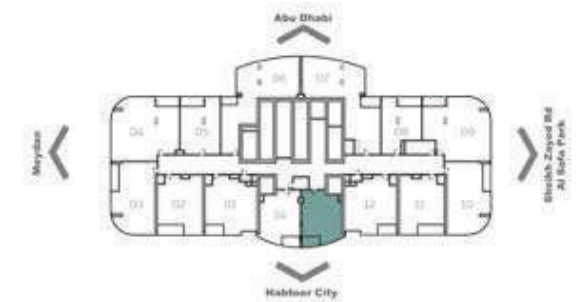

1 Bedroom

Suite Area :	1152 ft²	107.06 m²
Balcony Area :	73 ft²	6.75m²
Total Area :	1225ft²	113.81m²

KEY PLAN