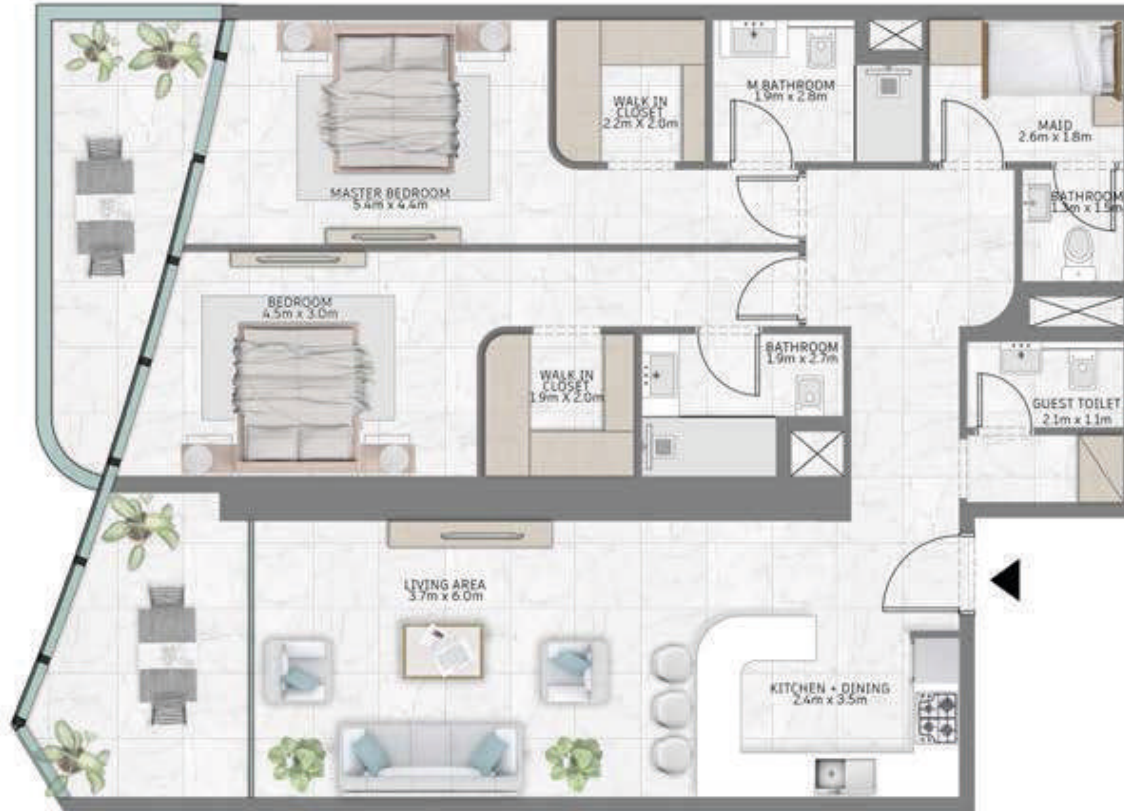

Meydan

Sheikh Zayed Rd
Al Safa Park

Habtoor City