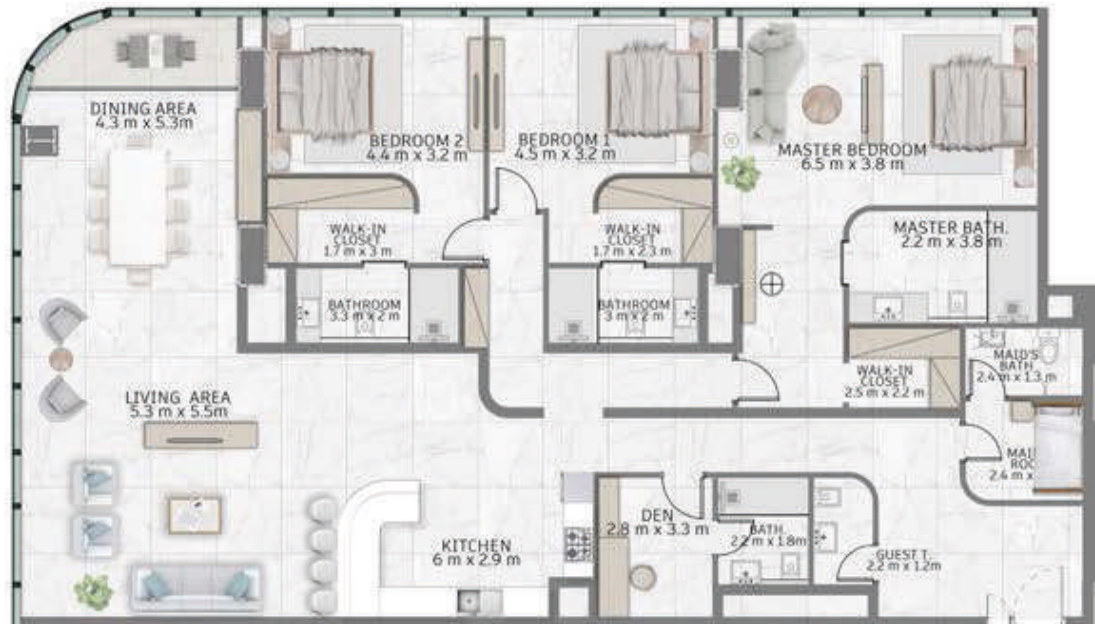

KEY SECTION

Sketches provided for
all Suite Types

02

Level 79

3 Bedrooms + den

Suite Area :	2066 ft²	191.96 m²
Balcony Area :	81 ft²	7.6 m²
Total Area :	2736 ft²	254.18 m²