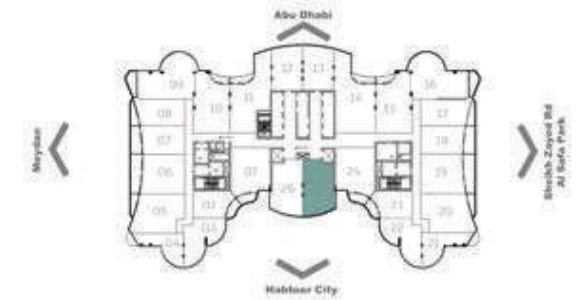

KEY PLAN

KEY SECTION

Sheikh Zayed Rd
Al Safa Park

الجبثور
ALHABTOOR

Meydan