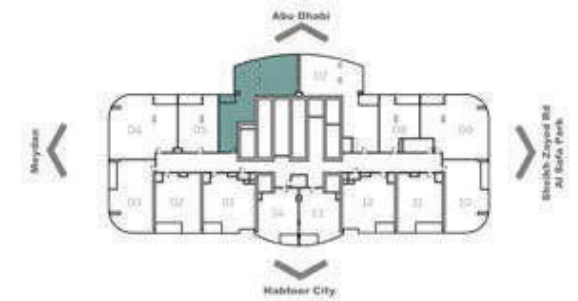

Meydan

Sheikh Zayed Rd
Al Safa Park

Habtoor City

3 Bedrooms

Suite Area :	2034 ft ²	189.01 m ²
Balcony Area :	148 ft ²	13.7 m ²
Total Area :	2182ft²	202.71m²

KEY PLAN

KEY SECTION

Sheikh Zayed Rd
Al Safa Park