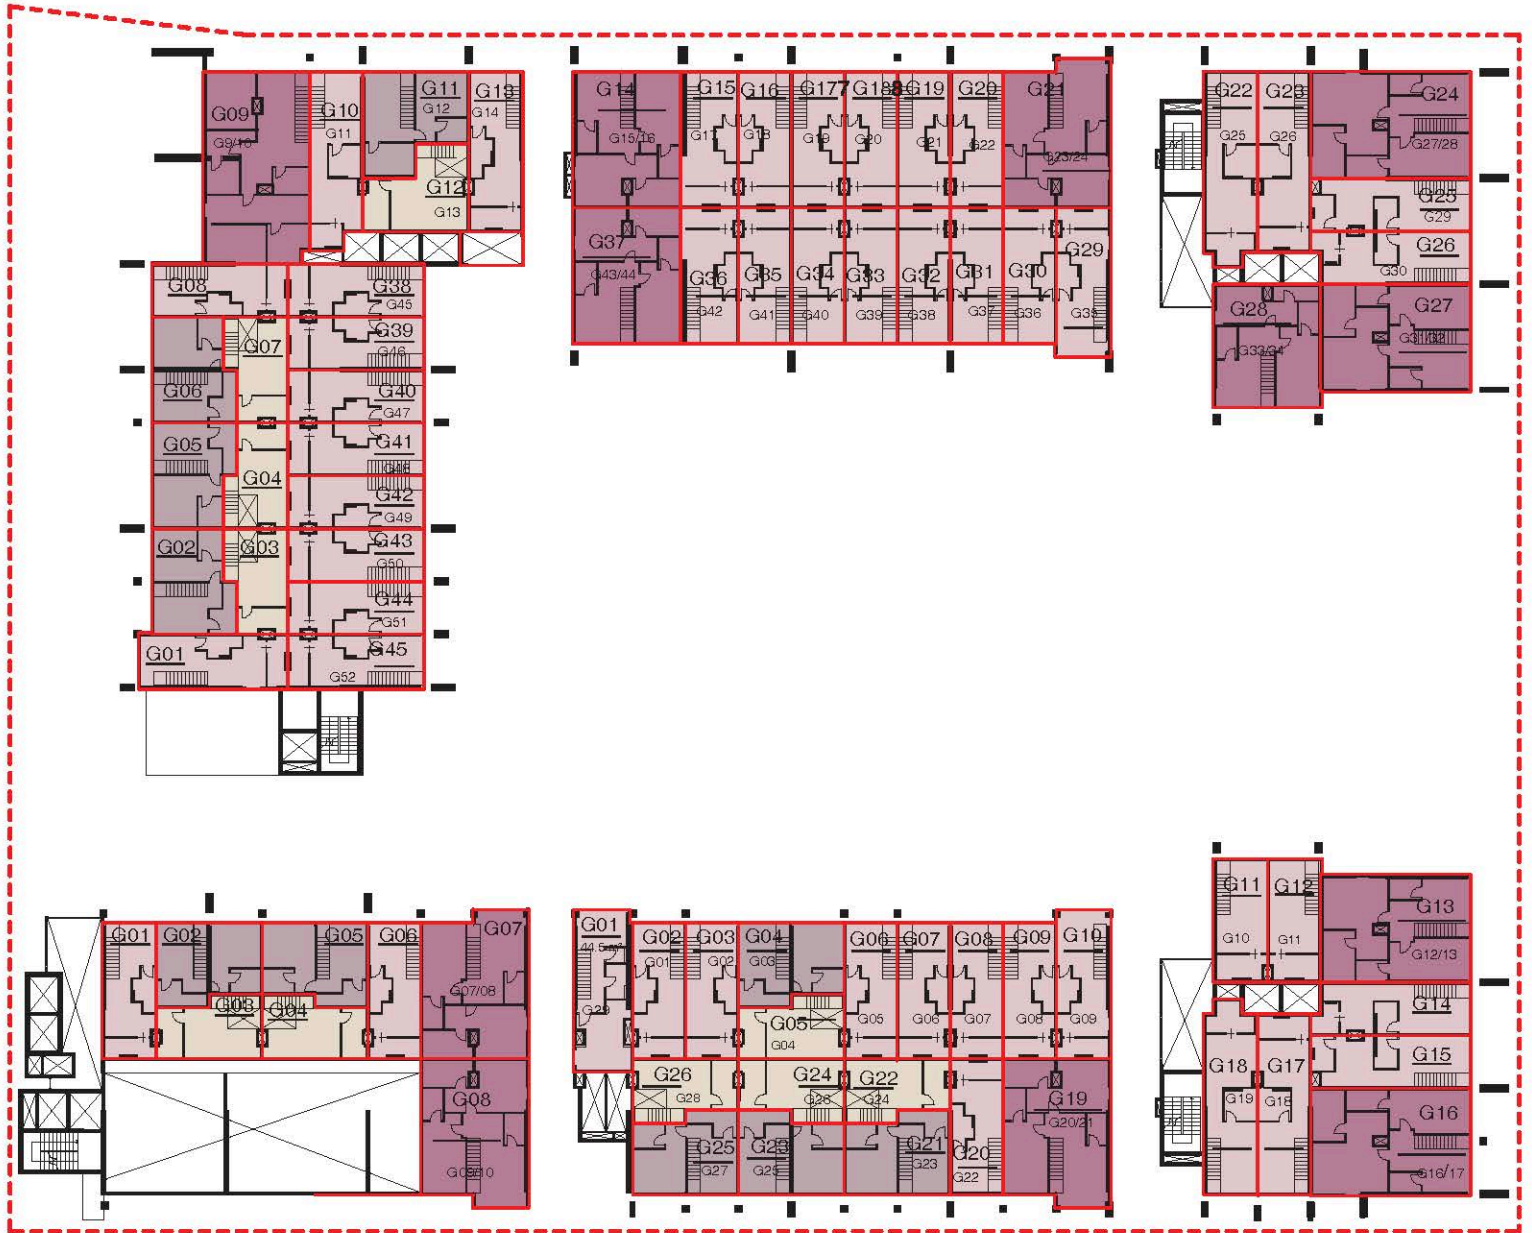

OASIS

MASDAR CITY

Ground Floor

BLOCK A

BLOCK B

BLOCK C

Unit types

- 3 Bedroom Townhouse plus Maid's room
- 1 Bedroom Loft
- Townhouse
- 2 Bedroom Duplex

OASIS

MASDAR CITY

First Floor

BLOCK A

BLOCK B

BLOCK C

Unit types

- 3 Bedroom Townhouse plus Maid's room
- 1 Bedroom Loft
- Townhouse
- 2 Bedroom Duplex

OASIS

MASDAR CITY

Third Floor

BLOCK A

BLOCK B

BLOCK C

Unit types

- Executive studio
- 2 Bedroom
- 1 Bedroom
- 1 Bedroom

OASIS

MASDAR CITY

Fourth Floor

BLOCK A

BLOCK B

BLOCK C

Unit types

- Executive studio
- 2 Bedroom
- 1 Bedroom
- 1 Bedroom