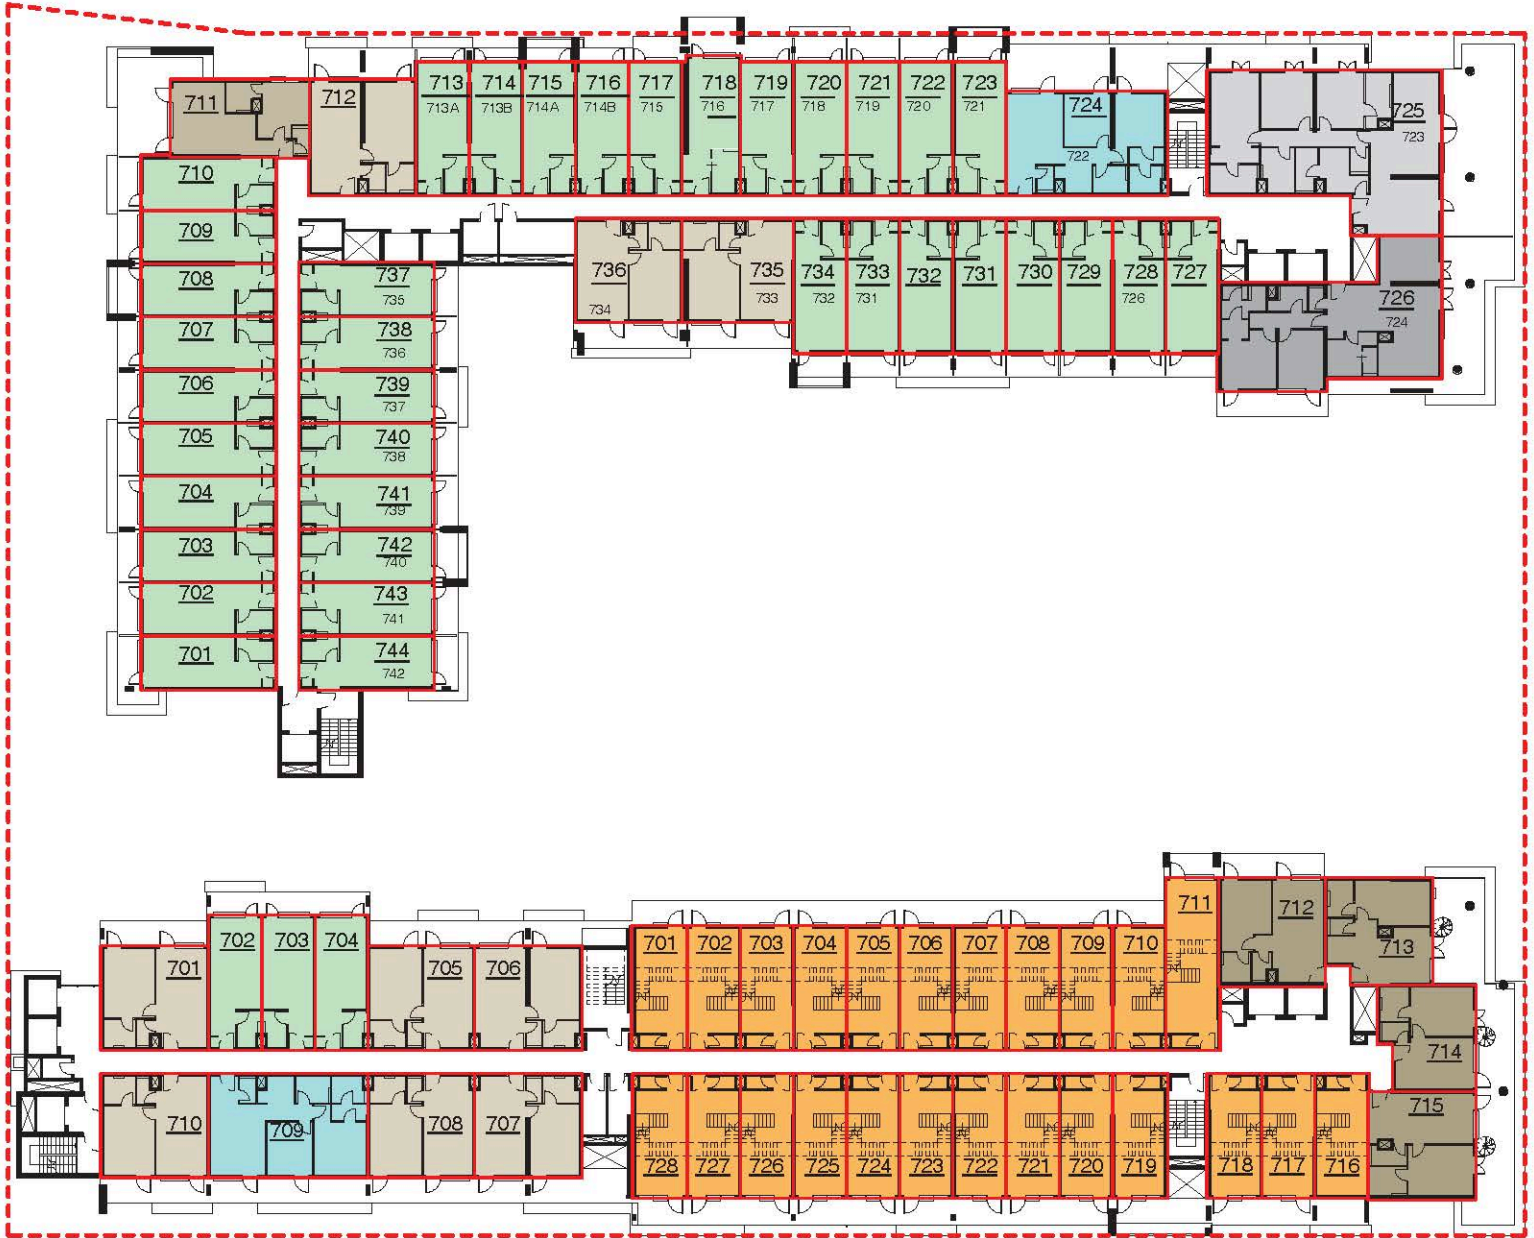

OASIS

MASDAR CITY

First Floor

BLOCK A

BLOCK B

BLOCK C

Unit types

- 3 Bedroom Townhouse plus Maid's room
- 1 Bedroom Loft
- Townhouse
- 2 Bedroom Duplex

OASIS

MASDAR CITY

Fifth Floor

BLOCK A

BLOCK B

BLOCK C

Unit types

- Executive studio
- 2 Bedroom
- 1 Bedroom
- 1 Bedroom

OASIS

MASDAR CITY

Sixth Floor

BLOCK A

BLOCK B

BLOCK C

Unit types

- Executive studio
- 2 Bedroom
- 1 Bedroom
- 1 Bedroom

OASIS

MASDAR CITY

Seventh Floor

BLOCK A

BLOCK B

BLOCK C

Unit types

- Executive studio
- 2 Bedroom
- Skyhome
- 3 Bedroom Penthouse
- 1 Bedroom
- 1 Bedroom
- 2 Bedroom Penthouse