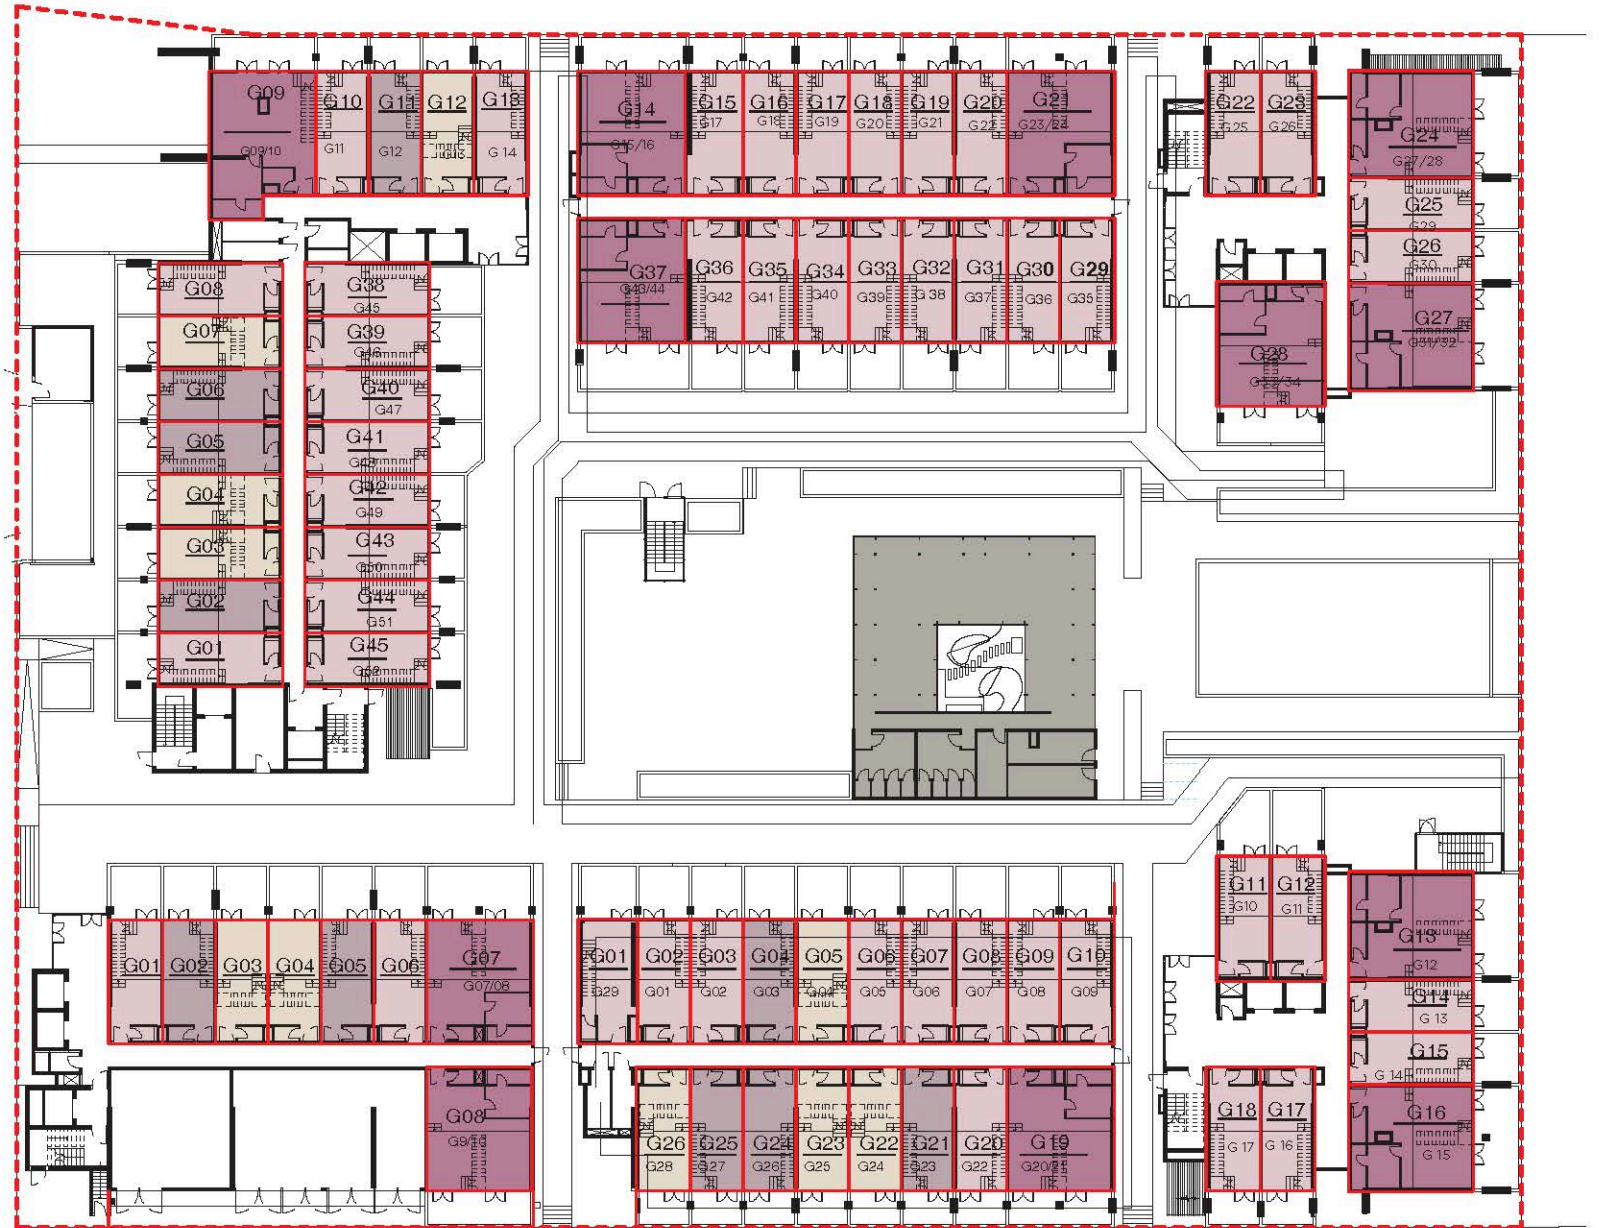

OASIS

MASDAR CITY

Ground Floor

BLOCK A

BLOCK B

BLOCK C

Unit types

- 3 Bedroom Townhouse plus Maid's room
- 1 Bedroom Loft
- Townhouse
- 2 Bedroom Duplex

OASIS

MASDAR CITY

First Floor

BLOCK A

BLOCK B

BLOCK C

Unit types

- 3 Bedroom Townhouse plus Maid's room
- 1 Bedroom Loft
- Townhouse
- 2 Bedroom Duplex

OASIS

MASDAR CITY

Third Floor

BLOCK A

BLOCK B

BLOCK C

Unit types

- Executive studio
- 2 Bedroom
- 1 Bedroom
- 1 Bedroom

OASIS

MASDAR CITY

Fourth Floor

BLOCK A

BLOCK B

BLOCK C

Unit types

- Executive studio
- 2 Bedroom
- 1 Bedroom
- 1 Bedroom