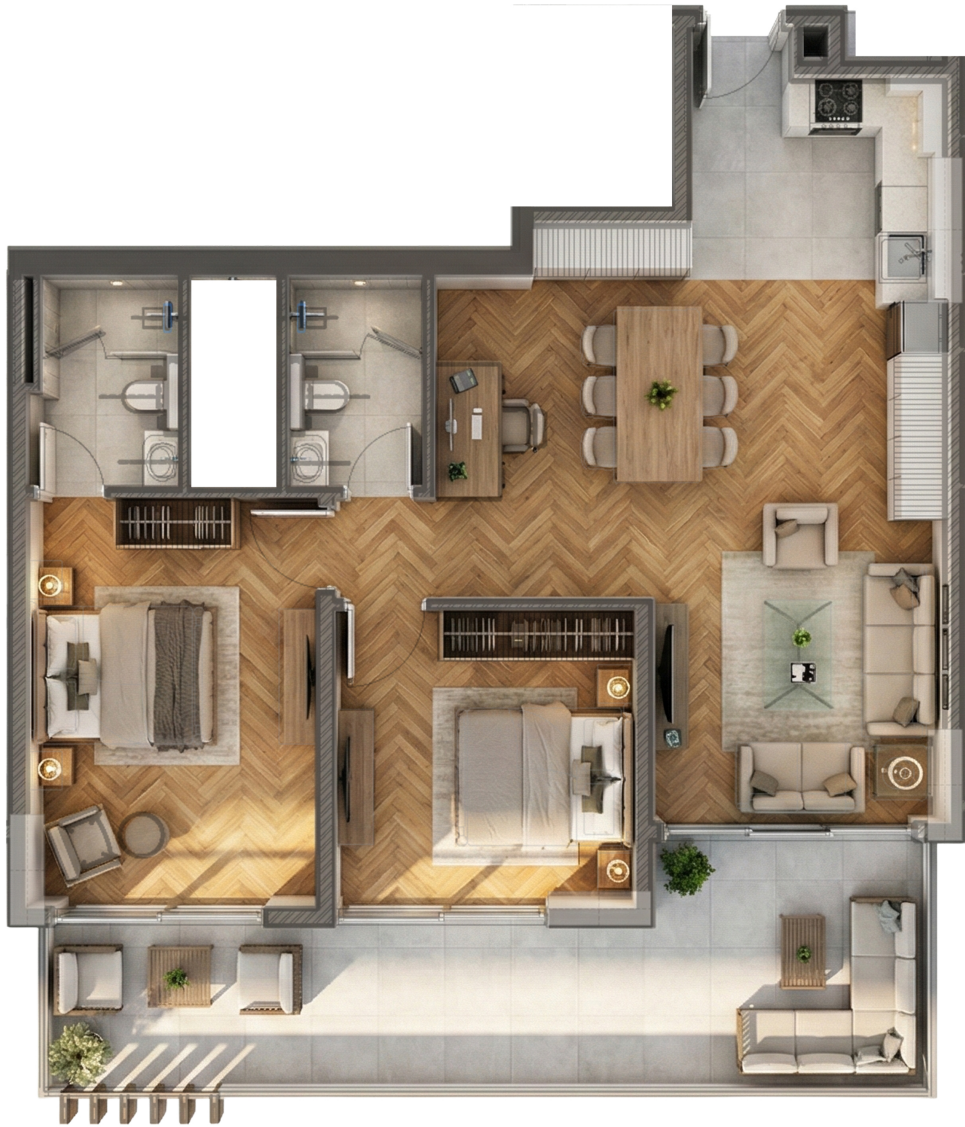

# ZENITH

**108 - 208 - 308 - 408**

Studio

Sellable Area:  
**766.18 sqft.**