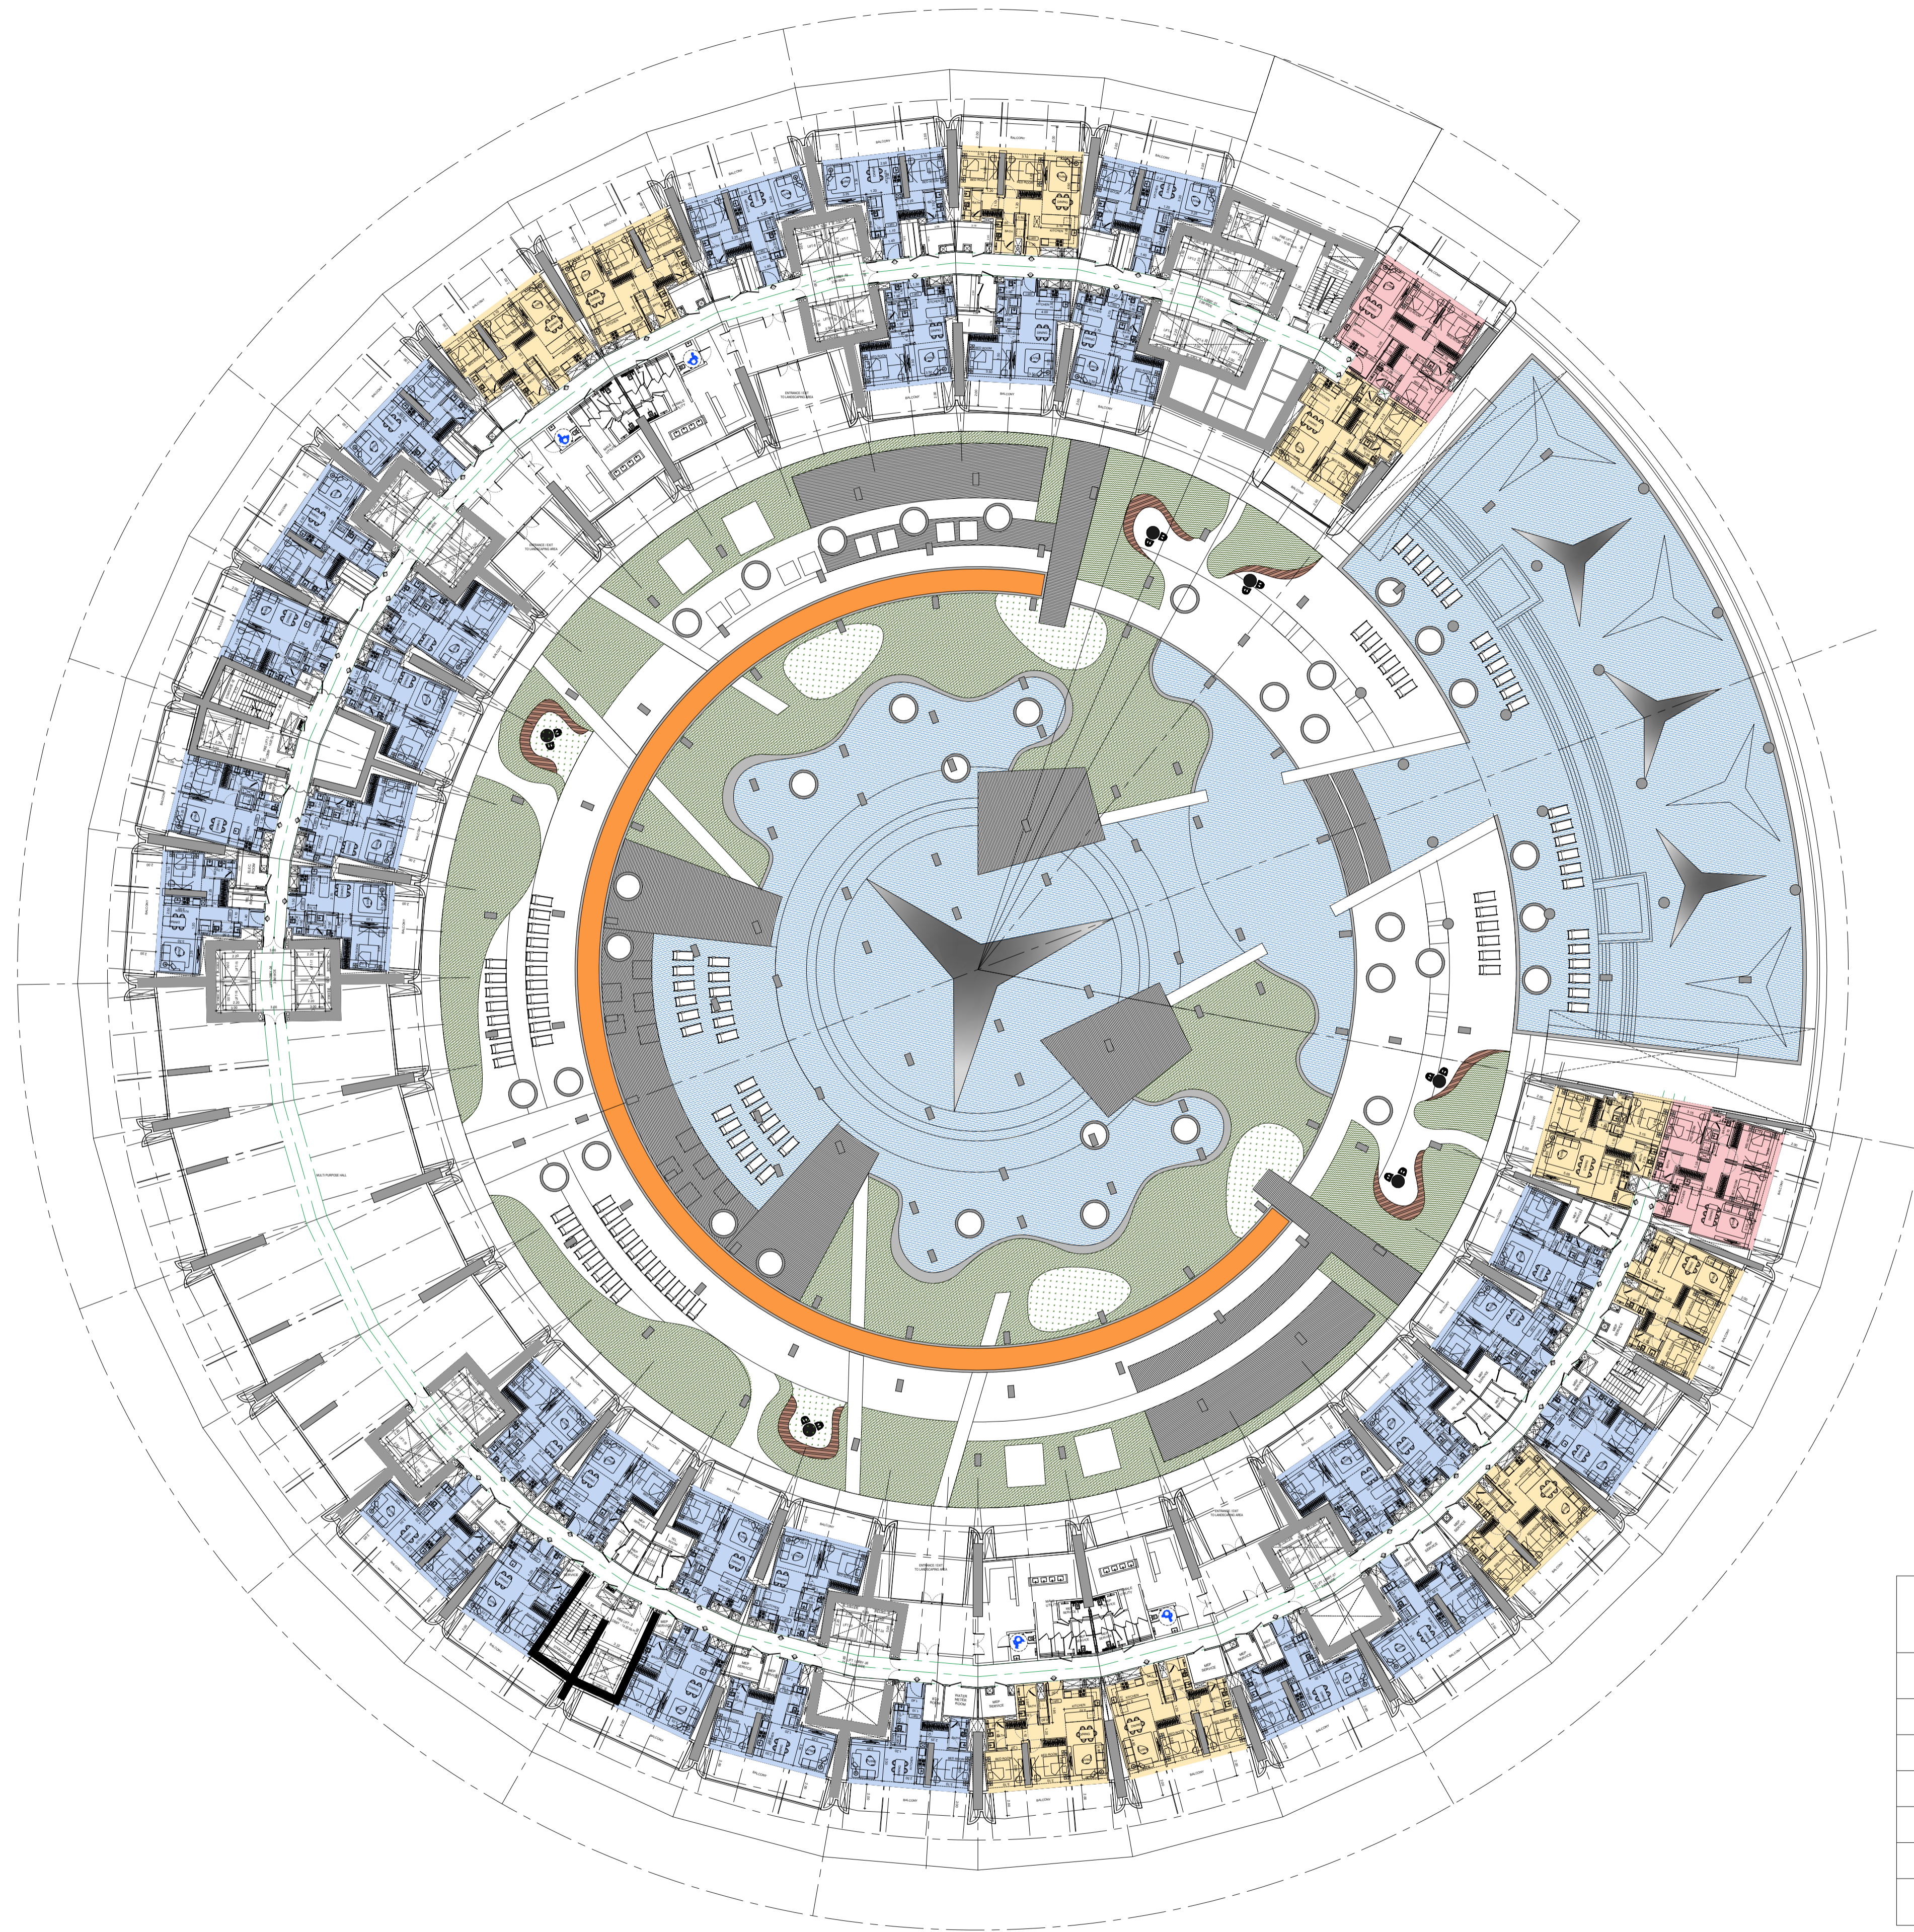

VISION ICONIC

B + G +5 Podium +65 RESIDENTIAL Floors +9 Mechanical Floors + Roof

UNIT TABULATION

1-BEDROOM	2-BEDROOM	3-BEDROOM	4-BEDROOM	5-BEDROOM	TOTAL
1008	272	108	9	9	1406

**UNIT
TABULATION**

Types of unit	Numbers
Studio	0
1-Bed	31
2-Bed	9
3-Bed	2
4-Bed	0
TOTAL	42