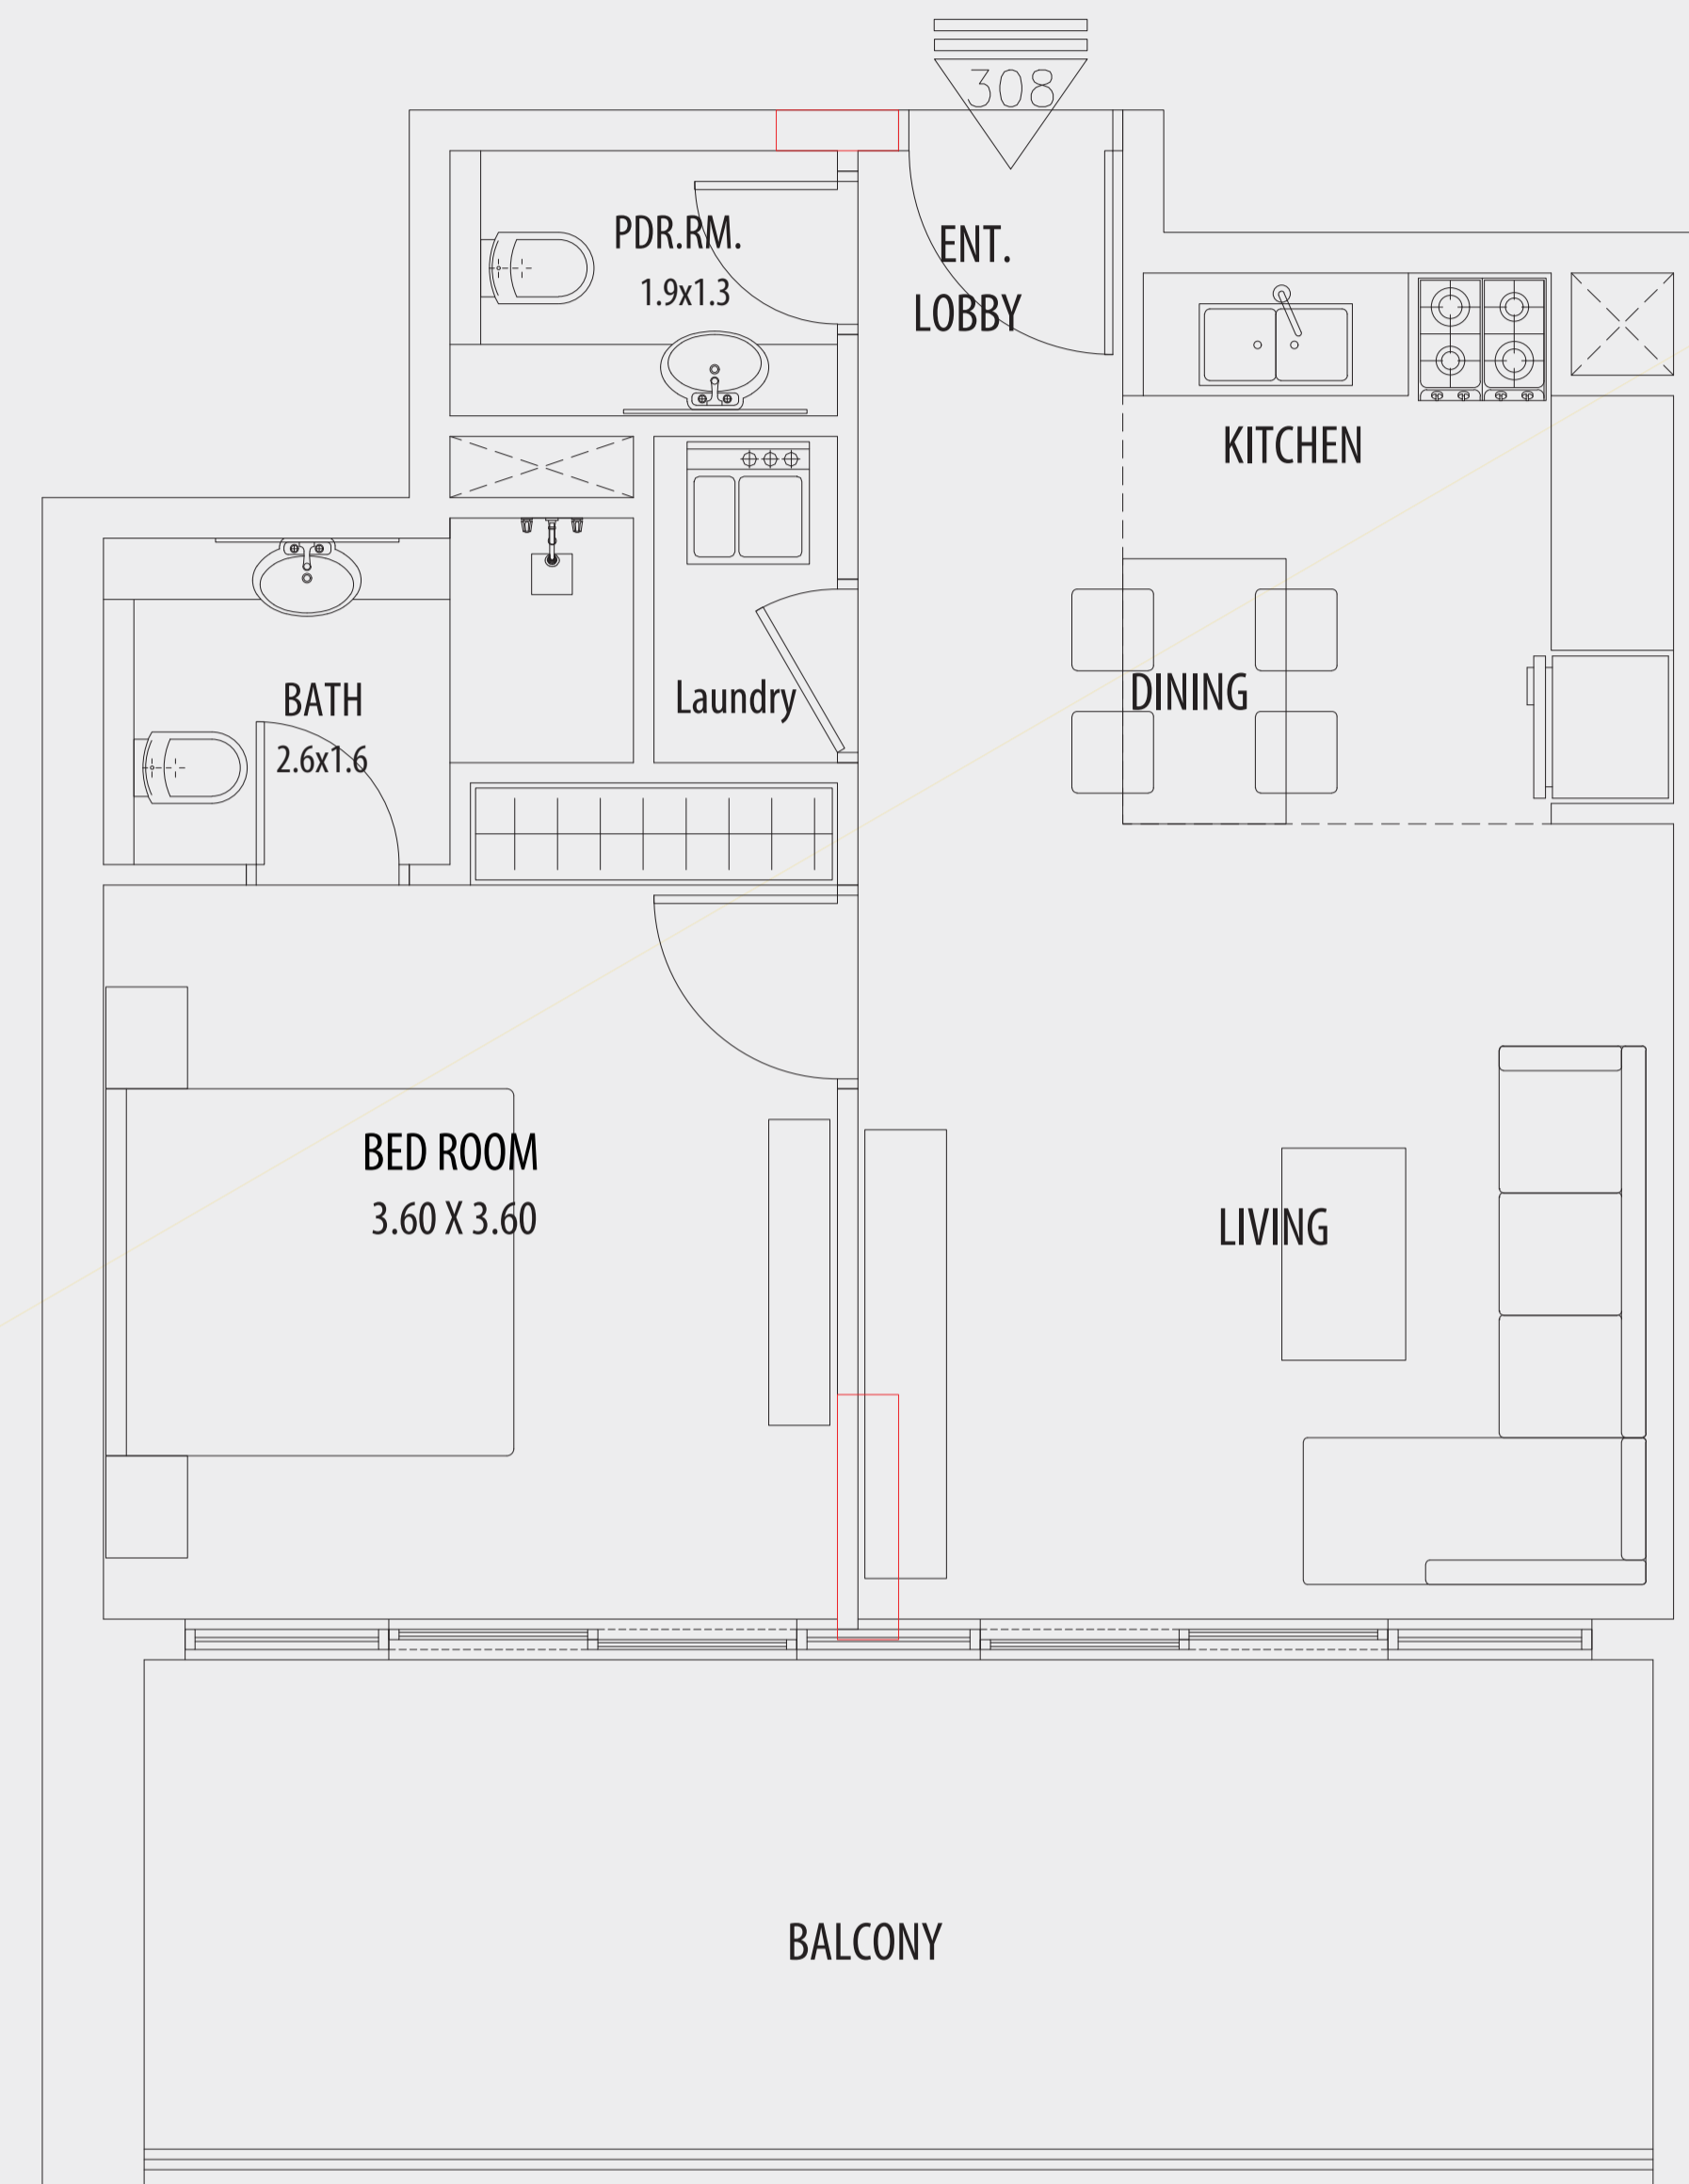

VIEWS VII
BY GOLDEN WOODS