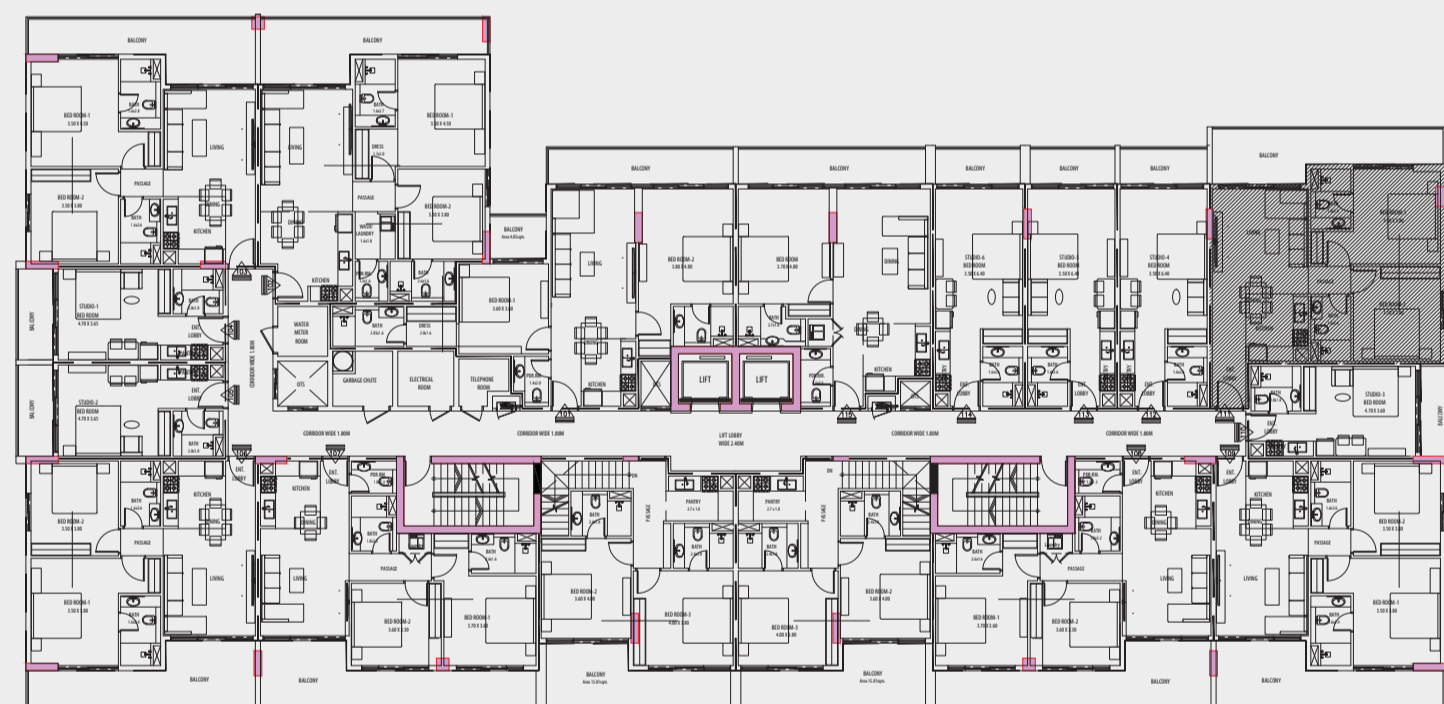

FIRST FLOOR PLAN

VIEWS VII
BY GOLDEN WOODS

2BHK

UNIT 111, 213, 313, 413

AREA

SUITE AREA 72.27 SQM

BALCONY AREA 17.52 SQM

TOTAL 89.79 SQM / 966.49 SFT