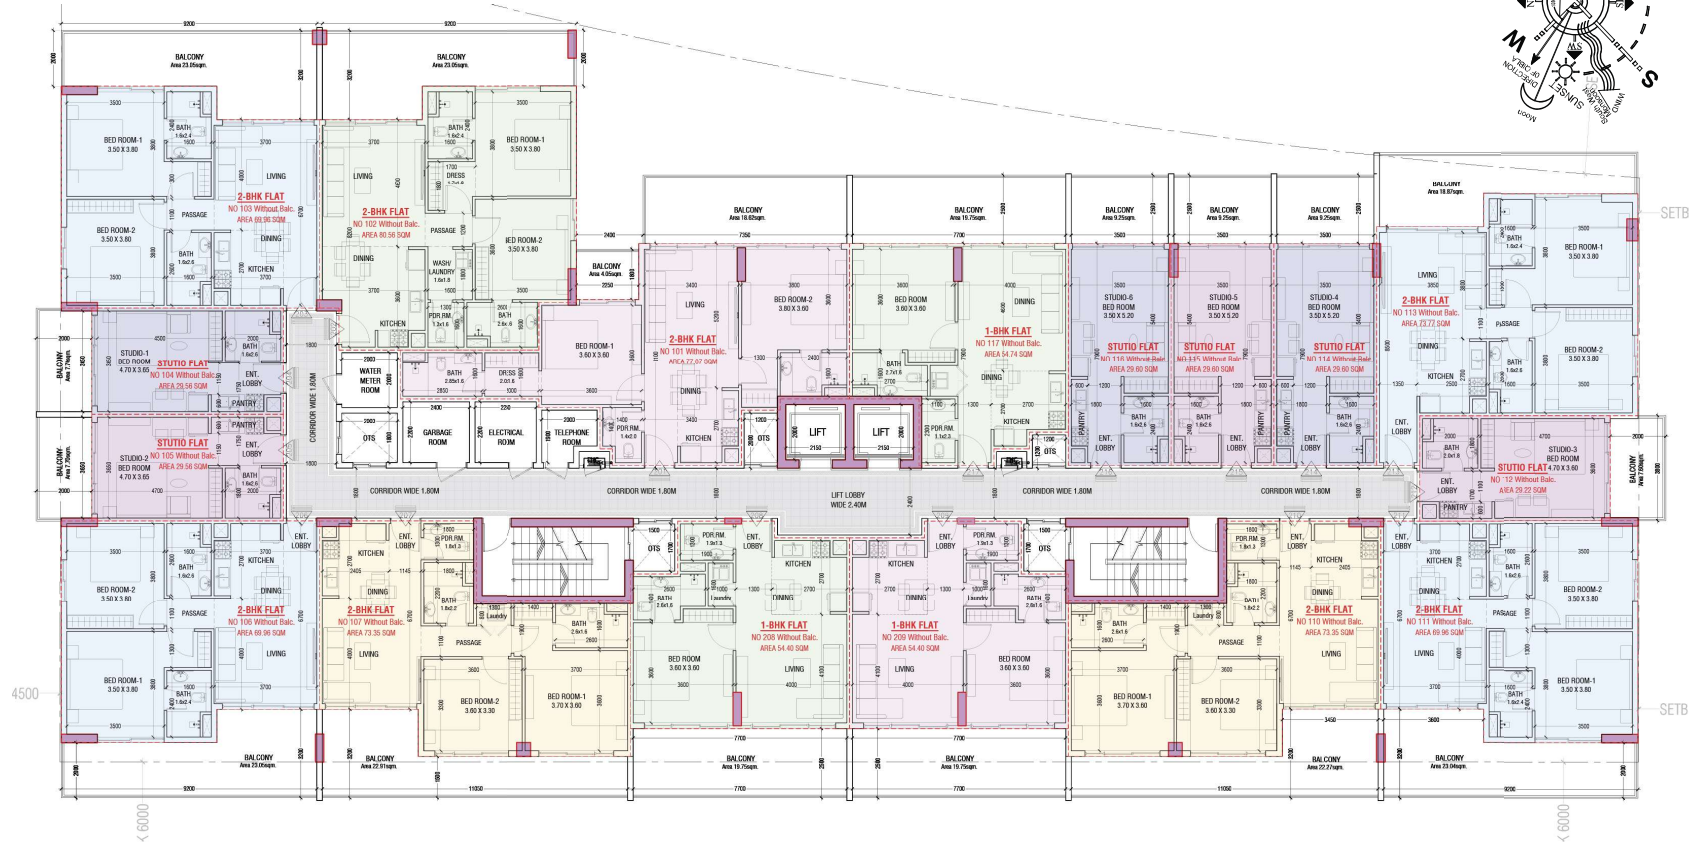

FLOOR PLAN

3BHK

UNIT G-01, G-02

AREA

SUITE AREA 130.22 SQM

BALCONY AREA 34.04 SQM

TOTAL 164.26 SQM / 1768.08 SFT

GROUND FLOOR PLAN

FIRST FLOOR PLAN

VIEWS VII
BY GOLDEN WOODS

2BHK

UNIT 101, 201, 301, 401

AREA

SUITE AREA 82.76 SQM

BALCONY AREA 15.95 SQM

TOTAL 98.71 SQM / 1062.51 SFT

FIRST FLOOR PLAN

VIEWS VII
BY GOLDEN WOODS

2BHK

UNIT 102, 202, 302, 402

AREA

SUITE AREA 82.14 SQM

BALCONY AREA 18.56 SQM

TOTAL 100.70 SQM / 1083.93 SFT

FIRST FLOOR PLAN

VIEWS VII
BY GOLDEN WOODS

2BHK

UNIT 103, 203, 303, 403

AREA

SUITE AREA 71.43 SQM

BALCONY AREA 18.69 SQM

TOTAL 90.12 SQM / 970.04 SFT