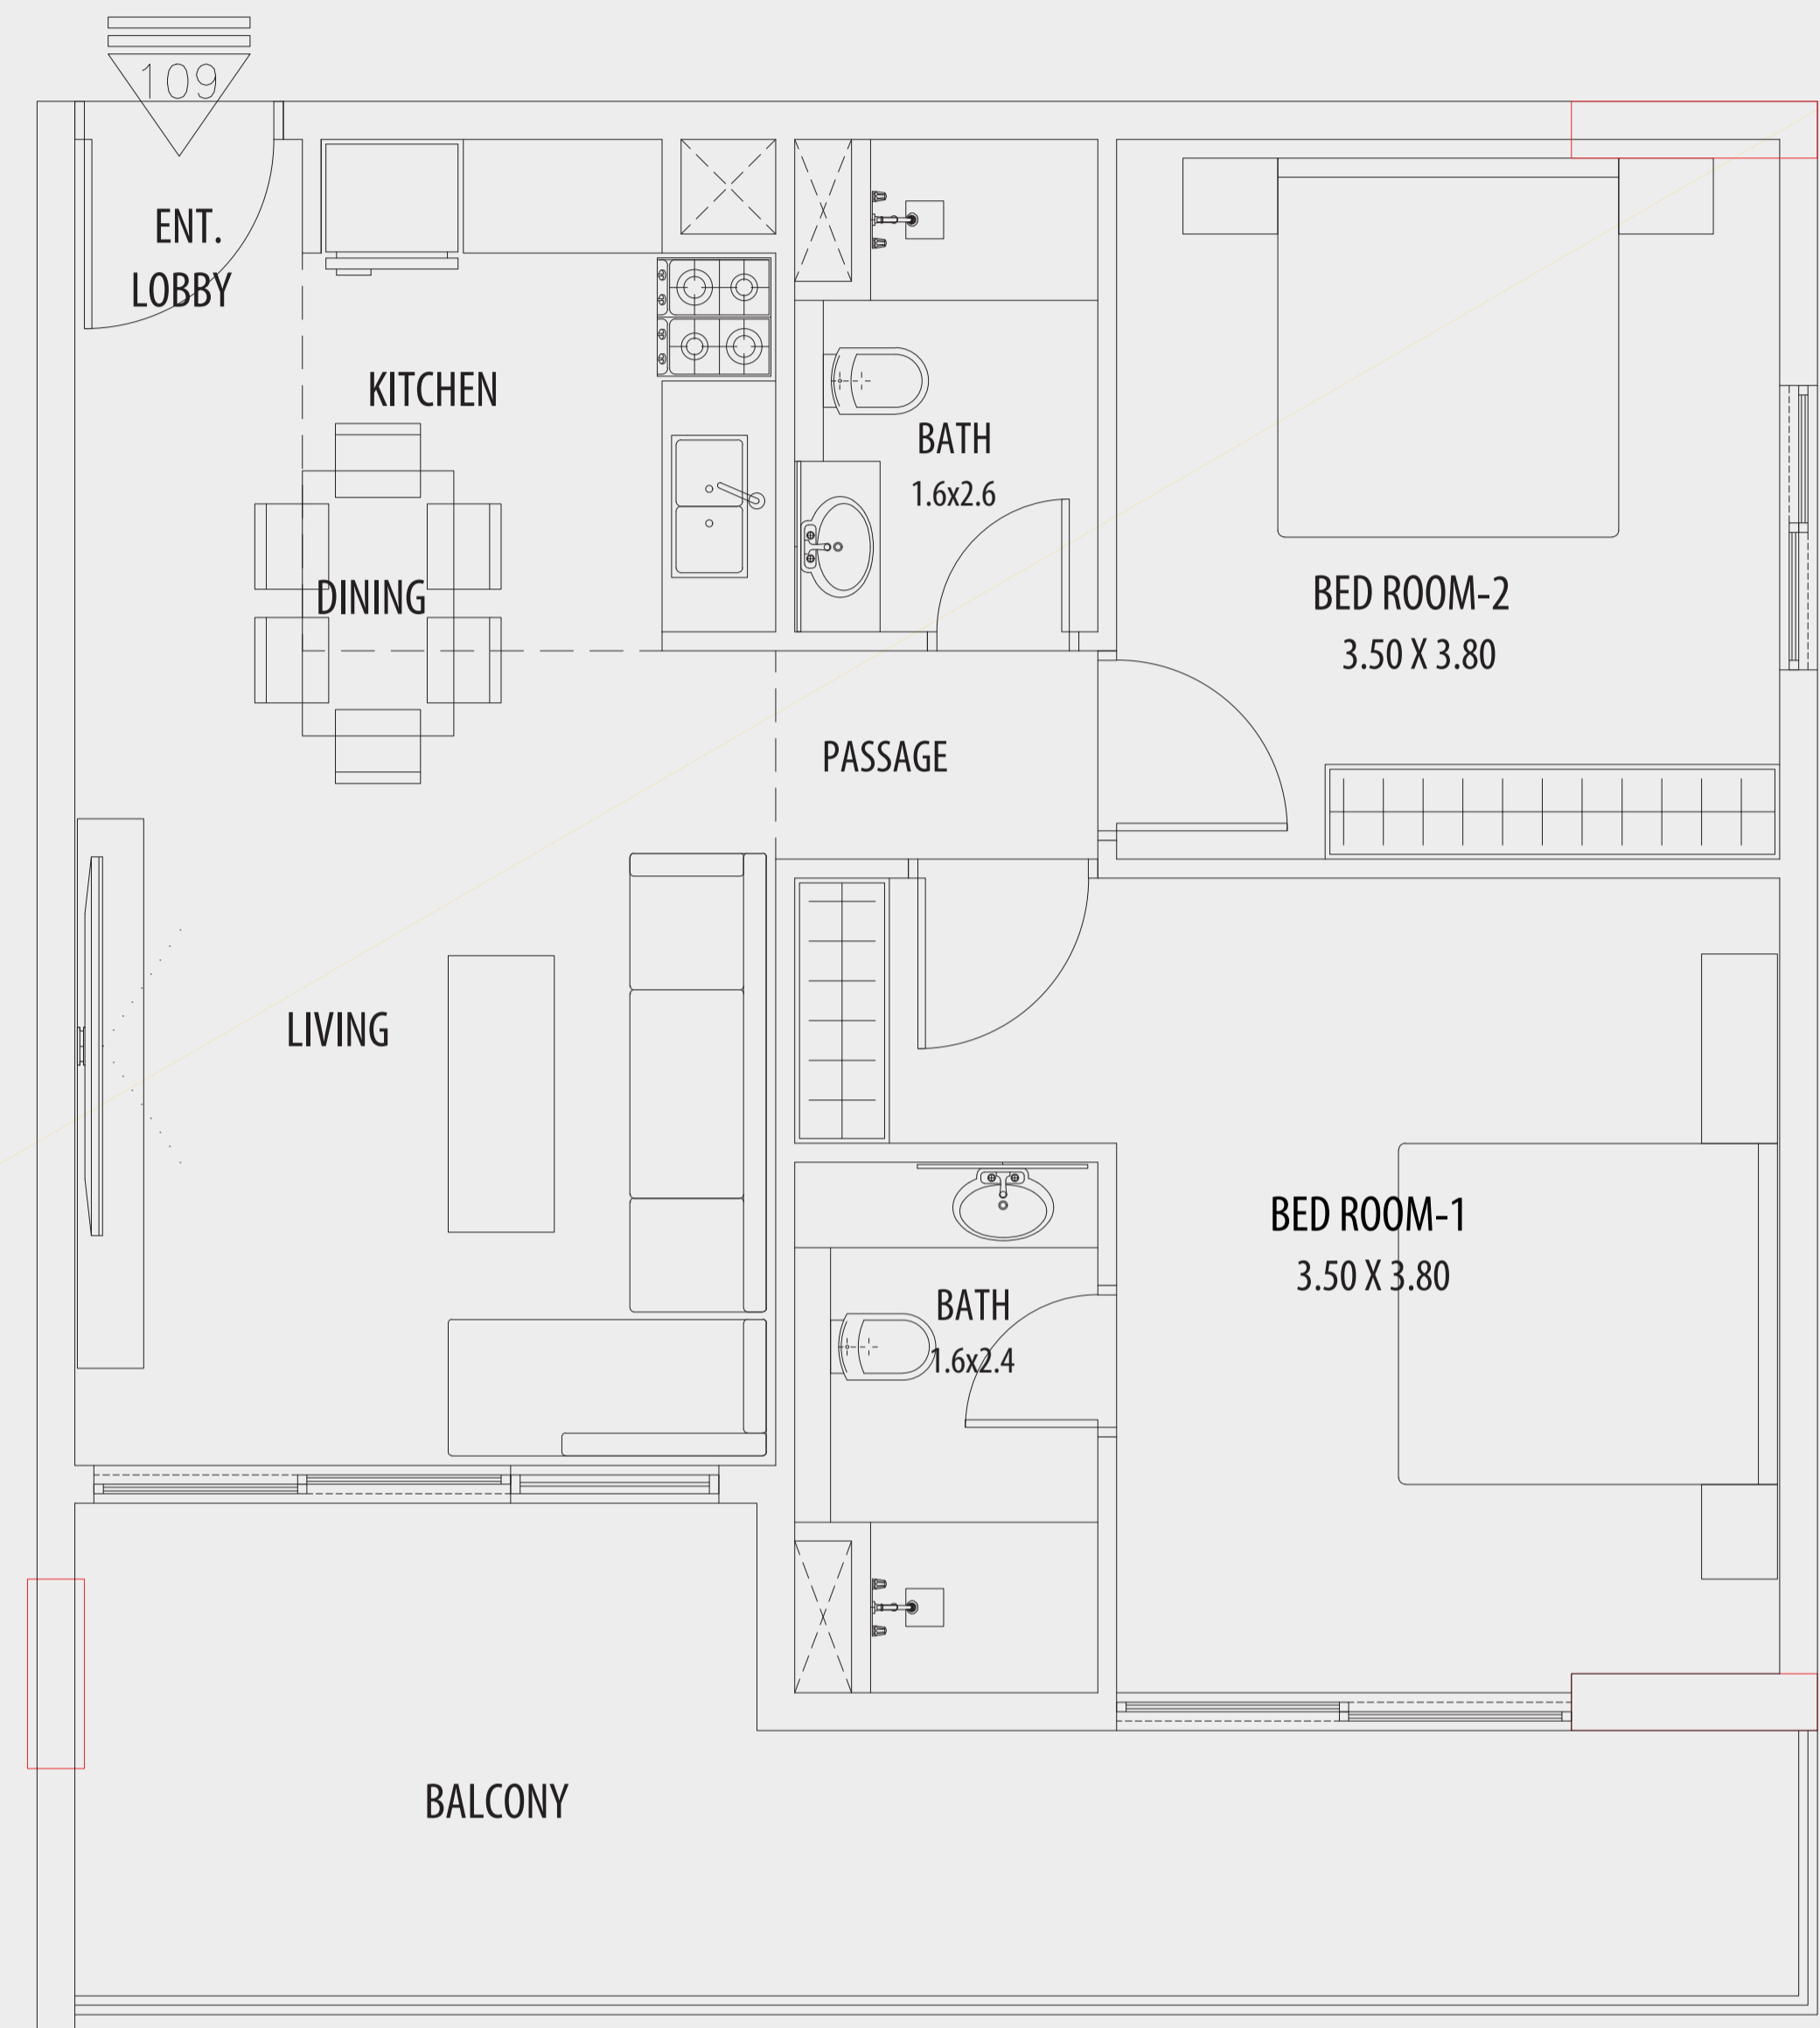

VIEWS VII
BY GOLDEN WOODS