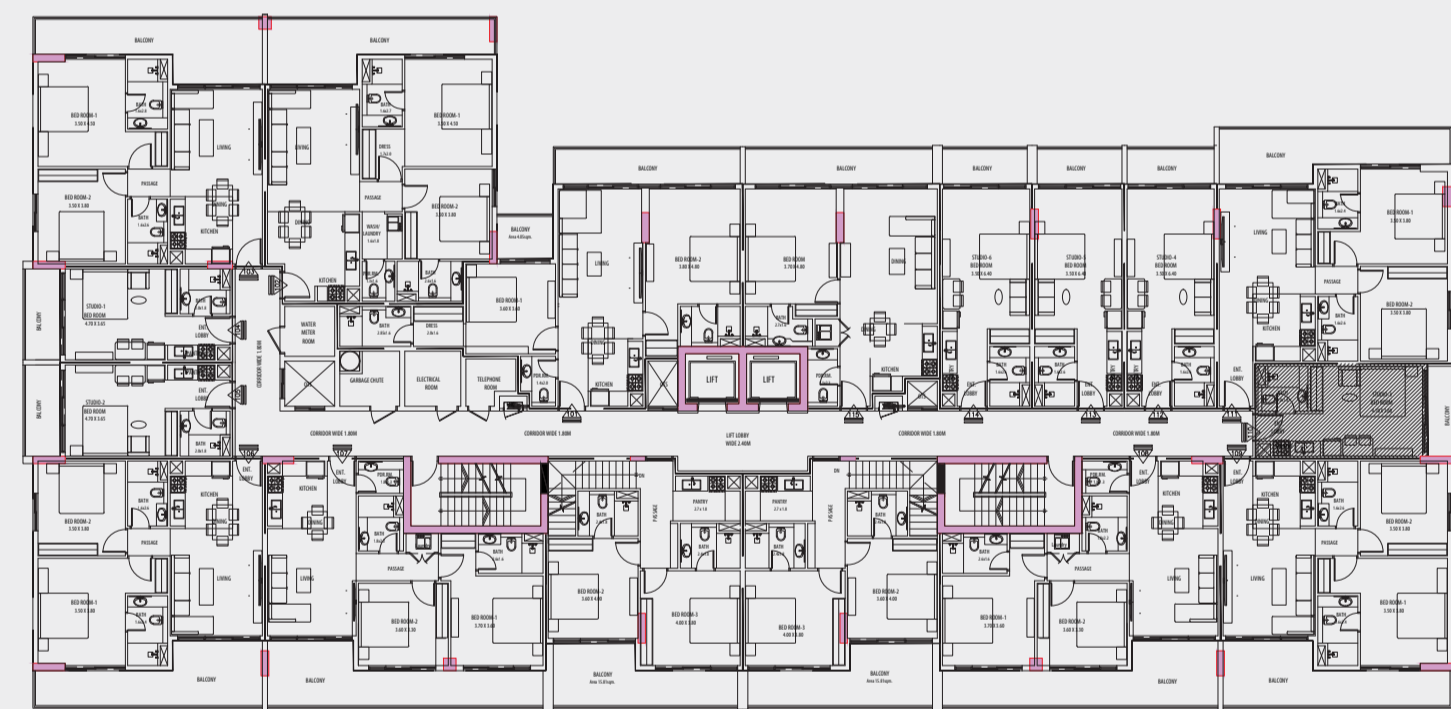

FIRST FLOOR PLAN

VIEWS VII
BY GOLDEN WOODS

2BHK

UNIT 109, 211, 311, 411

AREA

SUITE AREA 71.44 SQM

BALCONY AREA 18.69 SQM

TOTAL 90.13 SQM / 970.15 SFT

FIRST FLOOR PLAN

VIEWS VII
BY GOLDEN WOODS

STUDIO

UNIT 110, 212, 312, 412

AREA

SUITE AREA 25.01 SQM

BALCONY AREA 5.90 SQM

TOTAL 30.91 SQM / 332.71 SFT

FIRST FLOOR PLAN

VIEWS VII
BY GOLDEN WOODS

2BHK

UNIT 111, 213, 313, 413

AREA

SUITE AREA 72.27 SQM

BALCONY AREA 17.52 SQM

TOTAL 89.79 SQM / 966.49 SFT