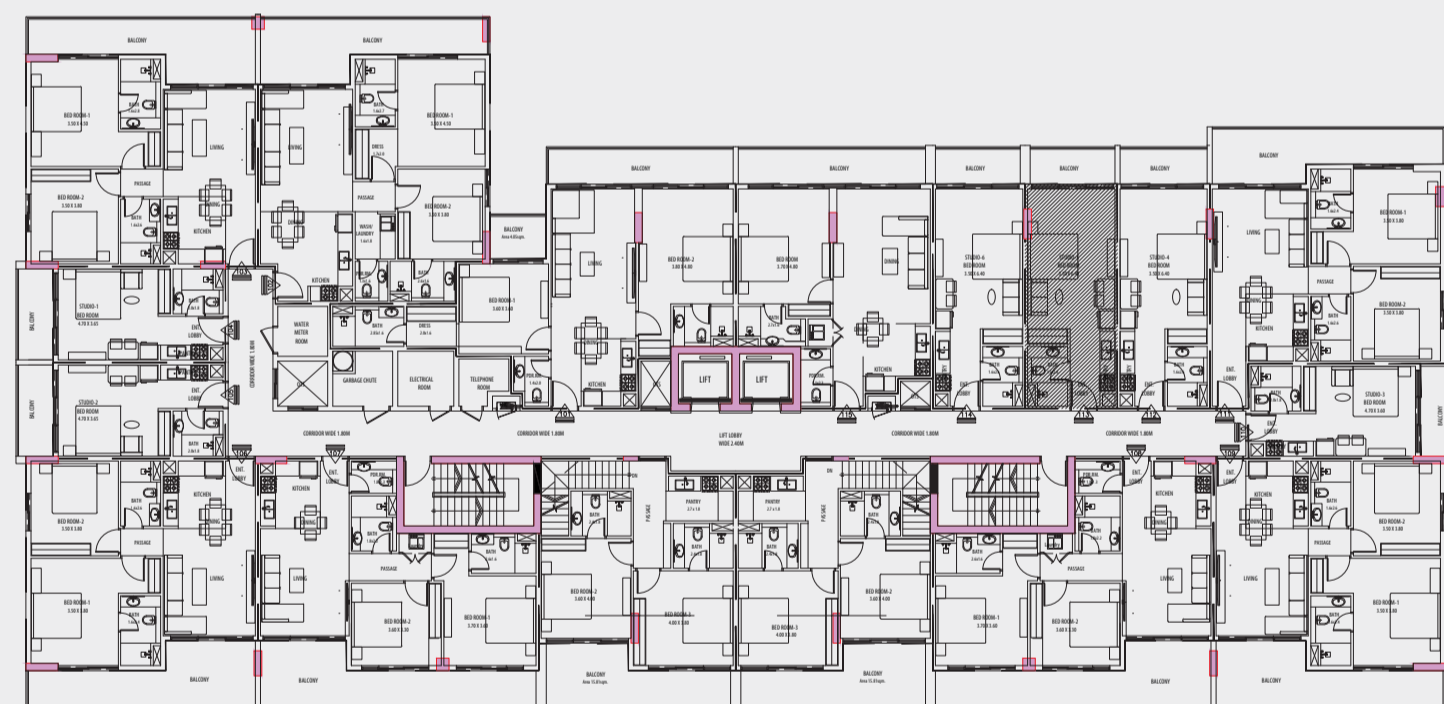

FIRST FLOOR PLAN

VIEWS VII
BY GOLDEN WOODS

STUDIO

UNIT 113, 215, 315, 415

AREA

SUITE AREA 32.06 SQM

BALCONY AREA 5.64 SQM

TOTAL 37.70 SQM / 405.80 SFT