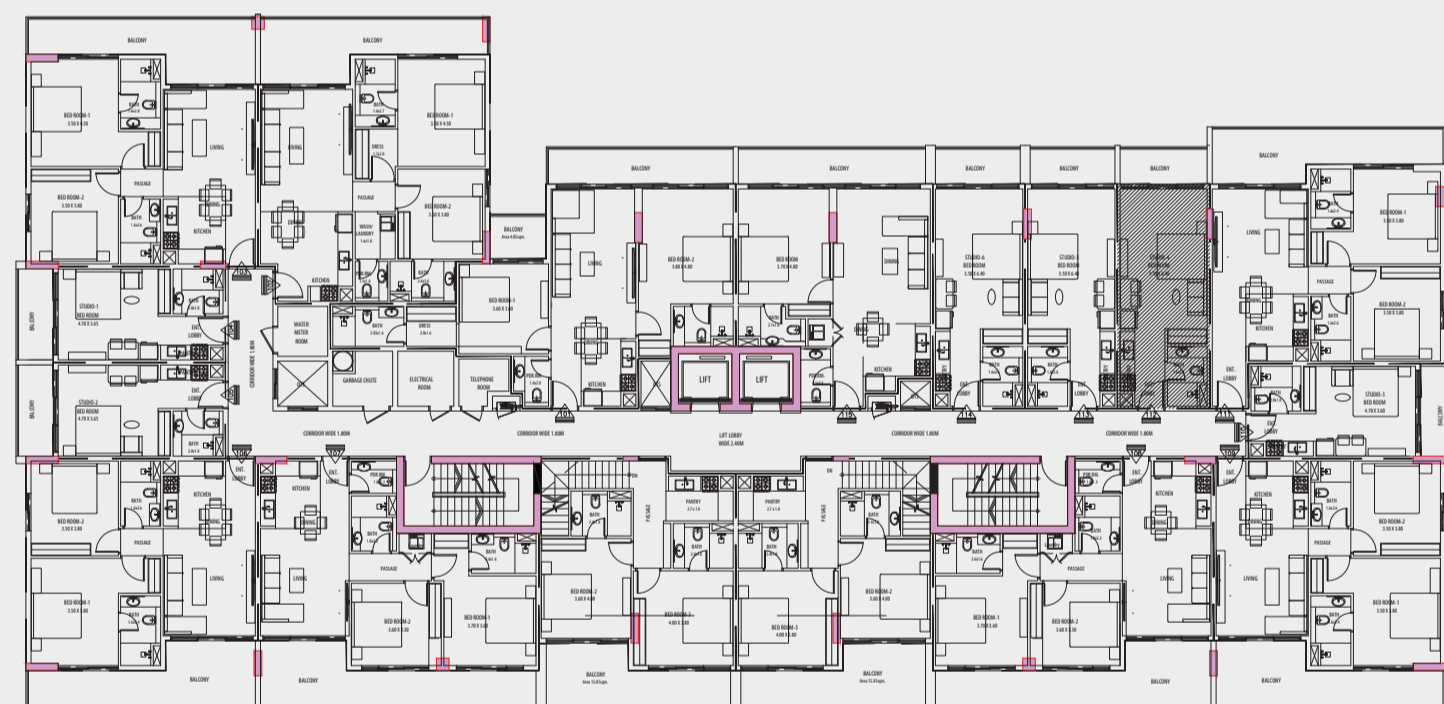

FIRST FLOOR PLAN

VIEWS VII
BY GOLDEN WOODS

STUDIO

UNIT 112, 214, 314, 414

AREA

SUITE AREA 32.06 SQM

BALCONY AREA 5.64 SQM

TOTAL 37.70 SQM / 405.80 SFT