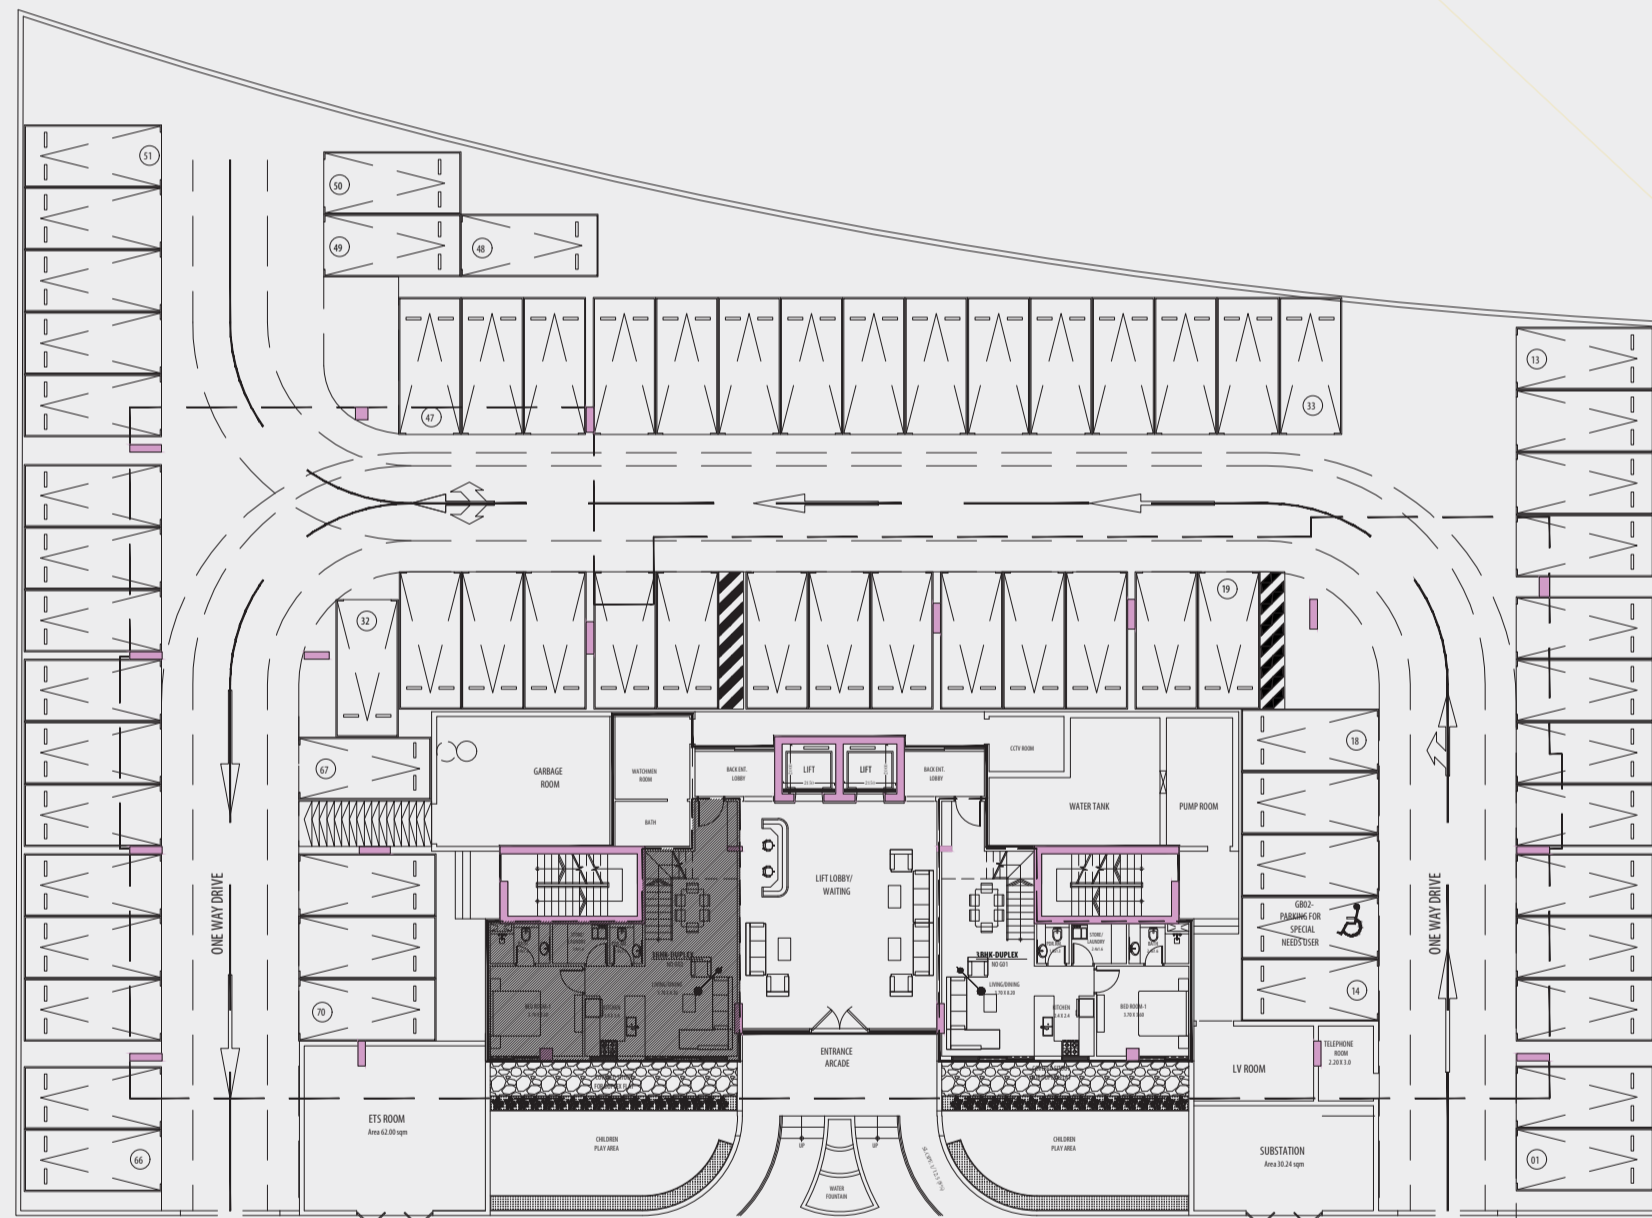

FLOOR PLAN

3BHK

UNIT G-01, G-02

AREA

SUITE AREA 130.22 SQM

BALCONY AREA 34.04 SQM

TOTAL 164.26 SQM / 1768.08 SFT

GROUND FLOOR PLAN

FIRST FLOOR PLAN

VIEWS VII
BY GOLDEN WOODS

2BHK

UNIT 101, 201, 301, 401

AREA

SUITE AREA 82.76 SQM

BALCONY AREA 15.95 SQM

TOTAL 98.71 SQM / 1062.51 SFT