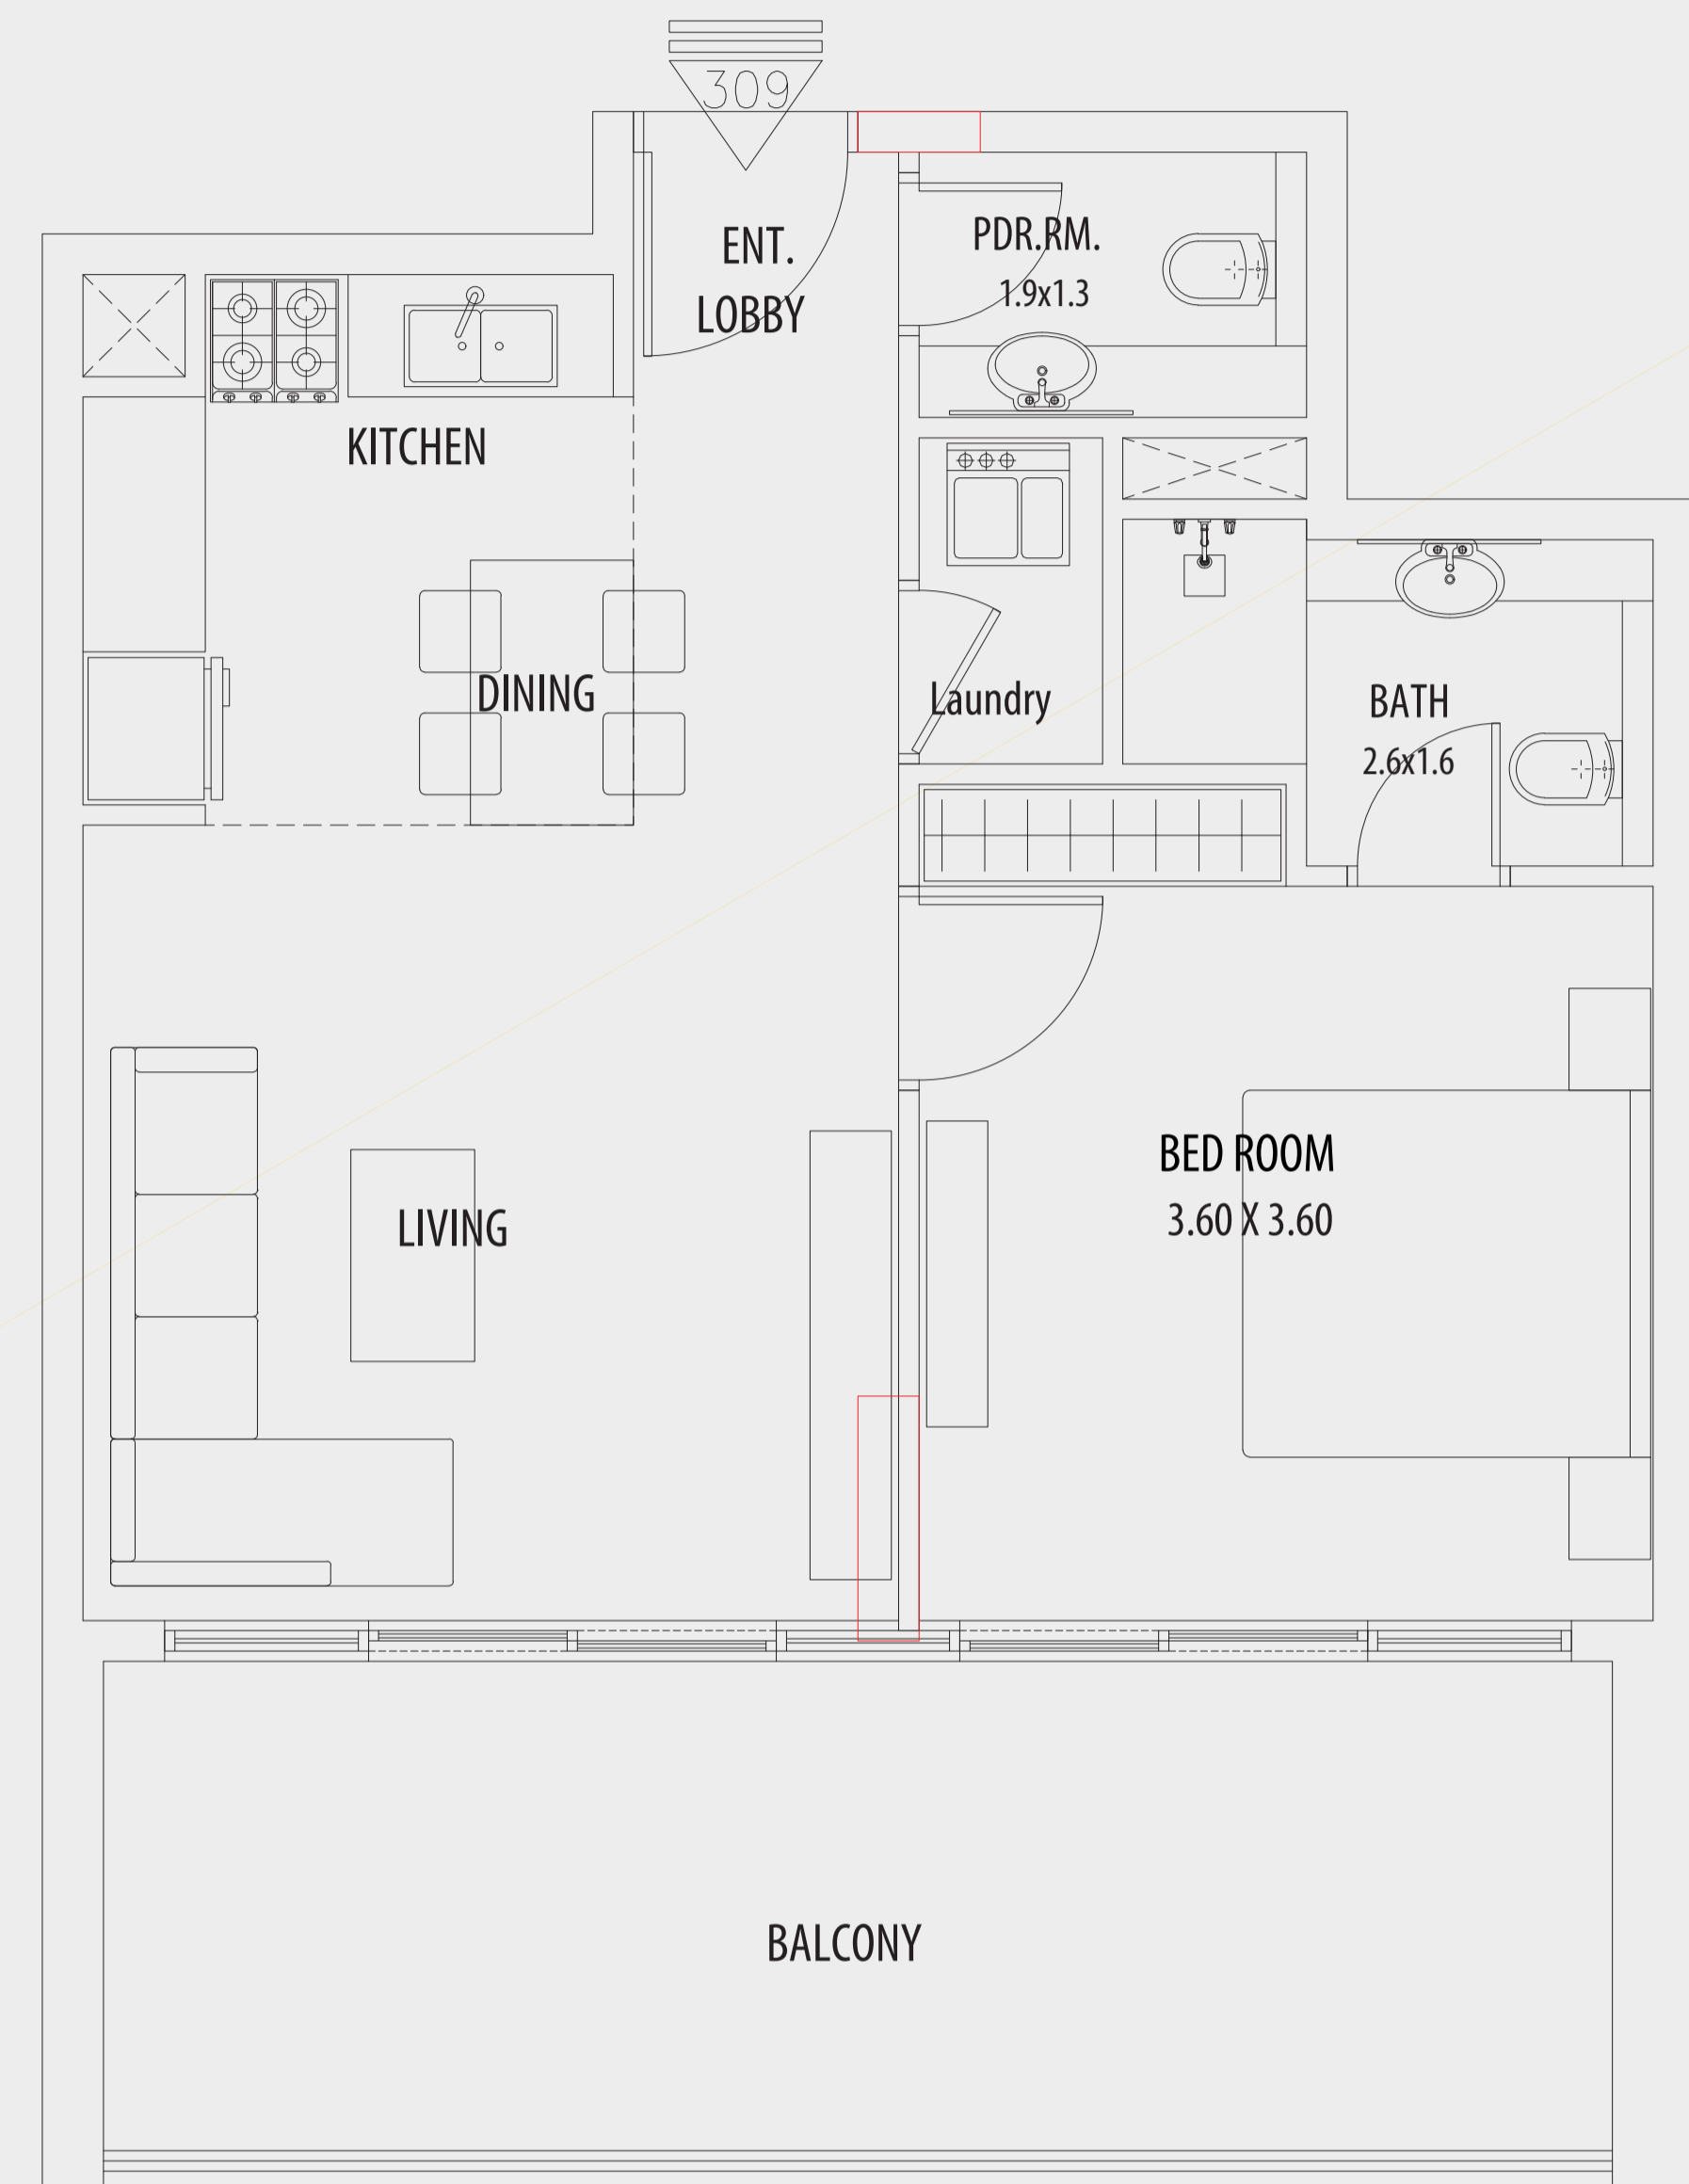

THIRD FLOOR PLAN

VIEWS VII
BY GOLDEN WOODS

1BHK

UNIT 209, 309, 409

AREA

SUITE AREA 52.82 SQM

BALCONY AREA 19.70 SQM

TOTAL 72.52 SQM / 780.60 SFT

THIRD FLOOR PLAN

VIEWS VII
BY GOLDEN WOODS