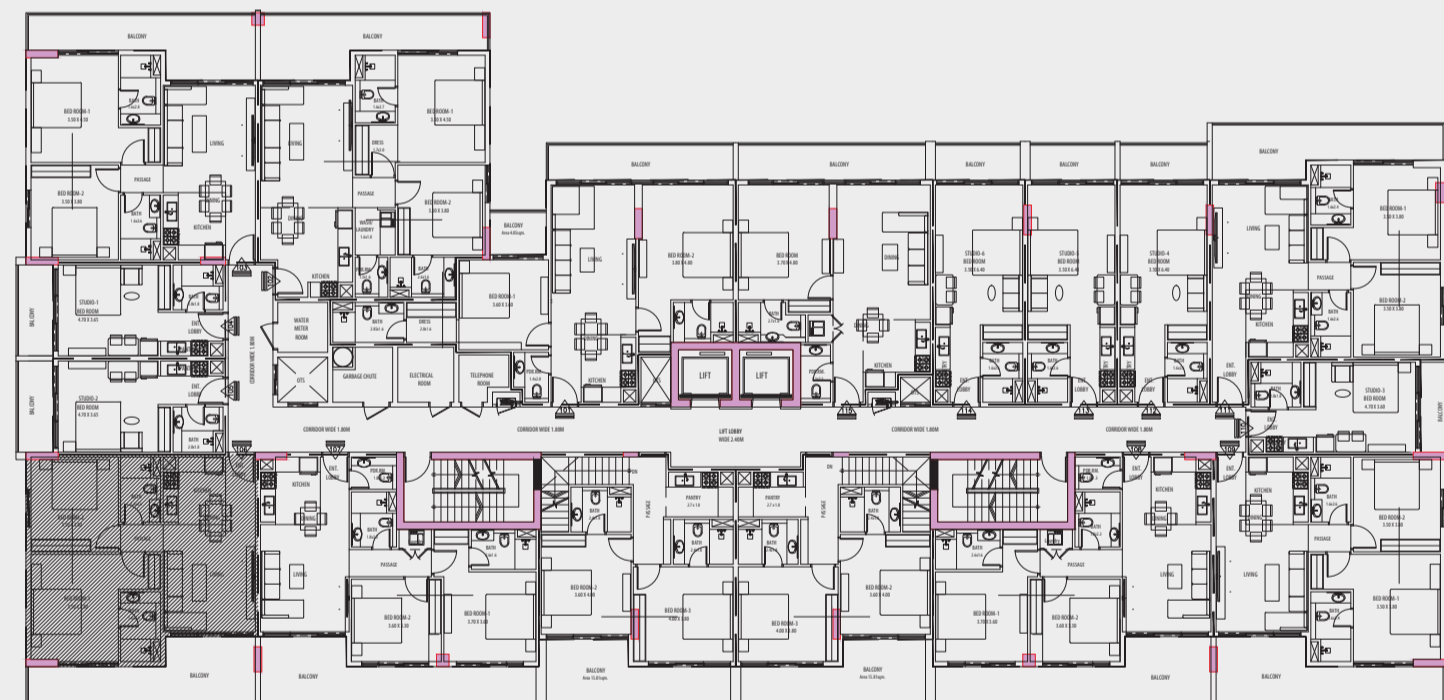

FIRST FLOOR PLAN

VIEWS VII
BY GOLDEN WOODS

2BHK

UNIT 106, 206, 306, 406

AREA

SUITE AREA 71.43 SQM

BALCONY AREA 18.69 SQM

TOTAL 90.12 SQM / 970.04 SFT

FIRST FLOOR PLAN

VIEWS VII
BY GOLDEN WOODS

2BHK

UNIT 107, 207, 307, 407

AREA

SUITE AREA 73.12 SQM

BALCONY AREA 21.69 SQM

TOTAL 94.81 SQM / 1020.53 SFT