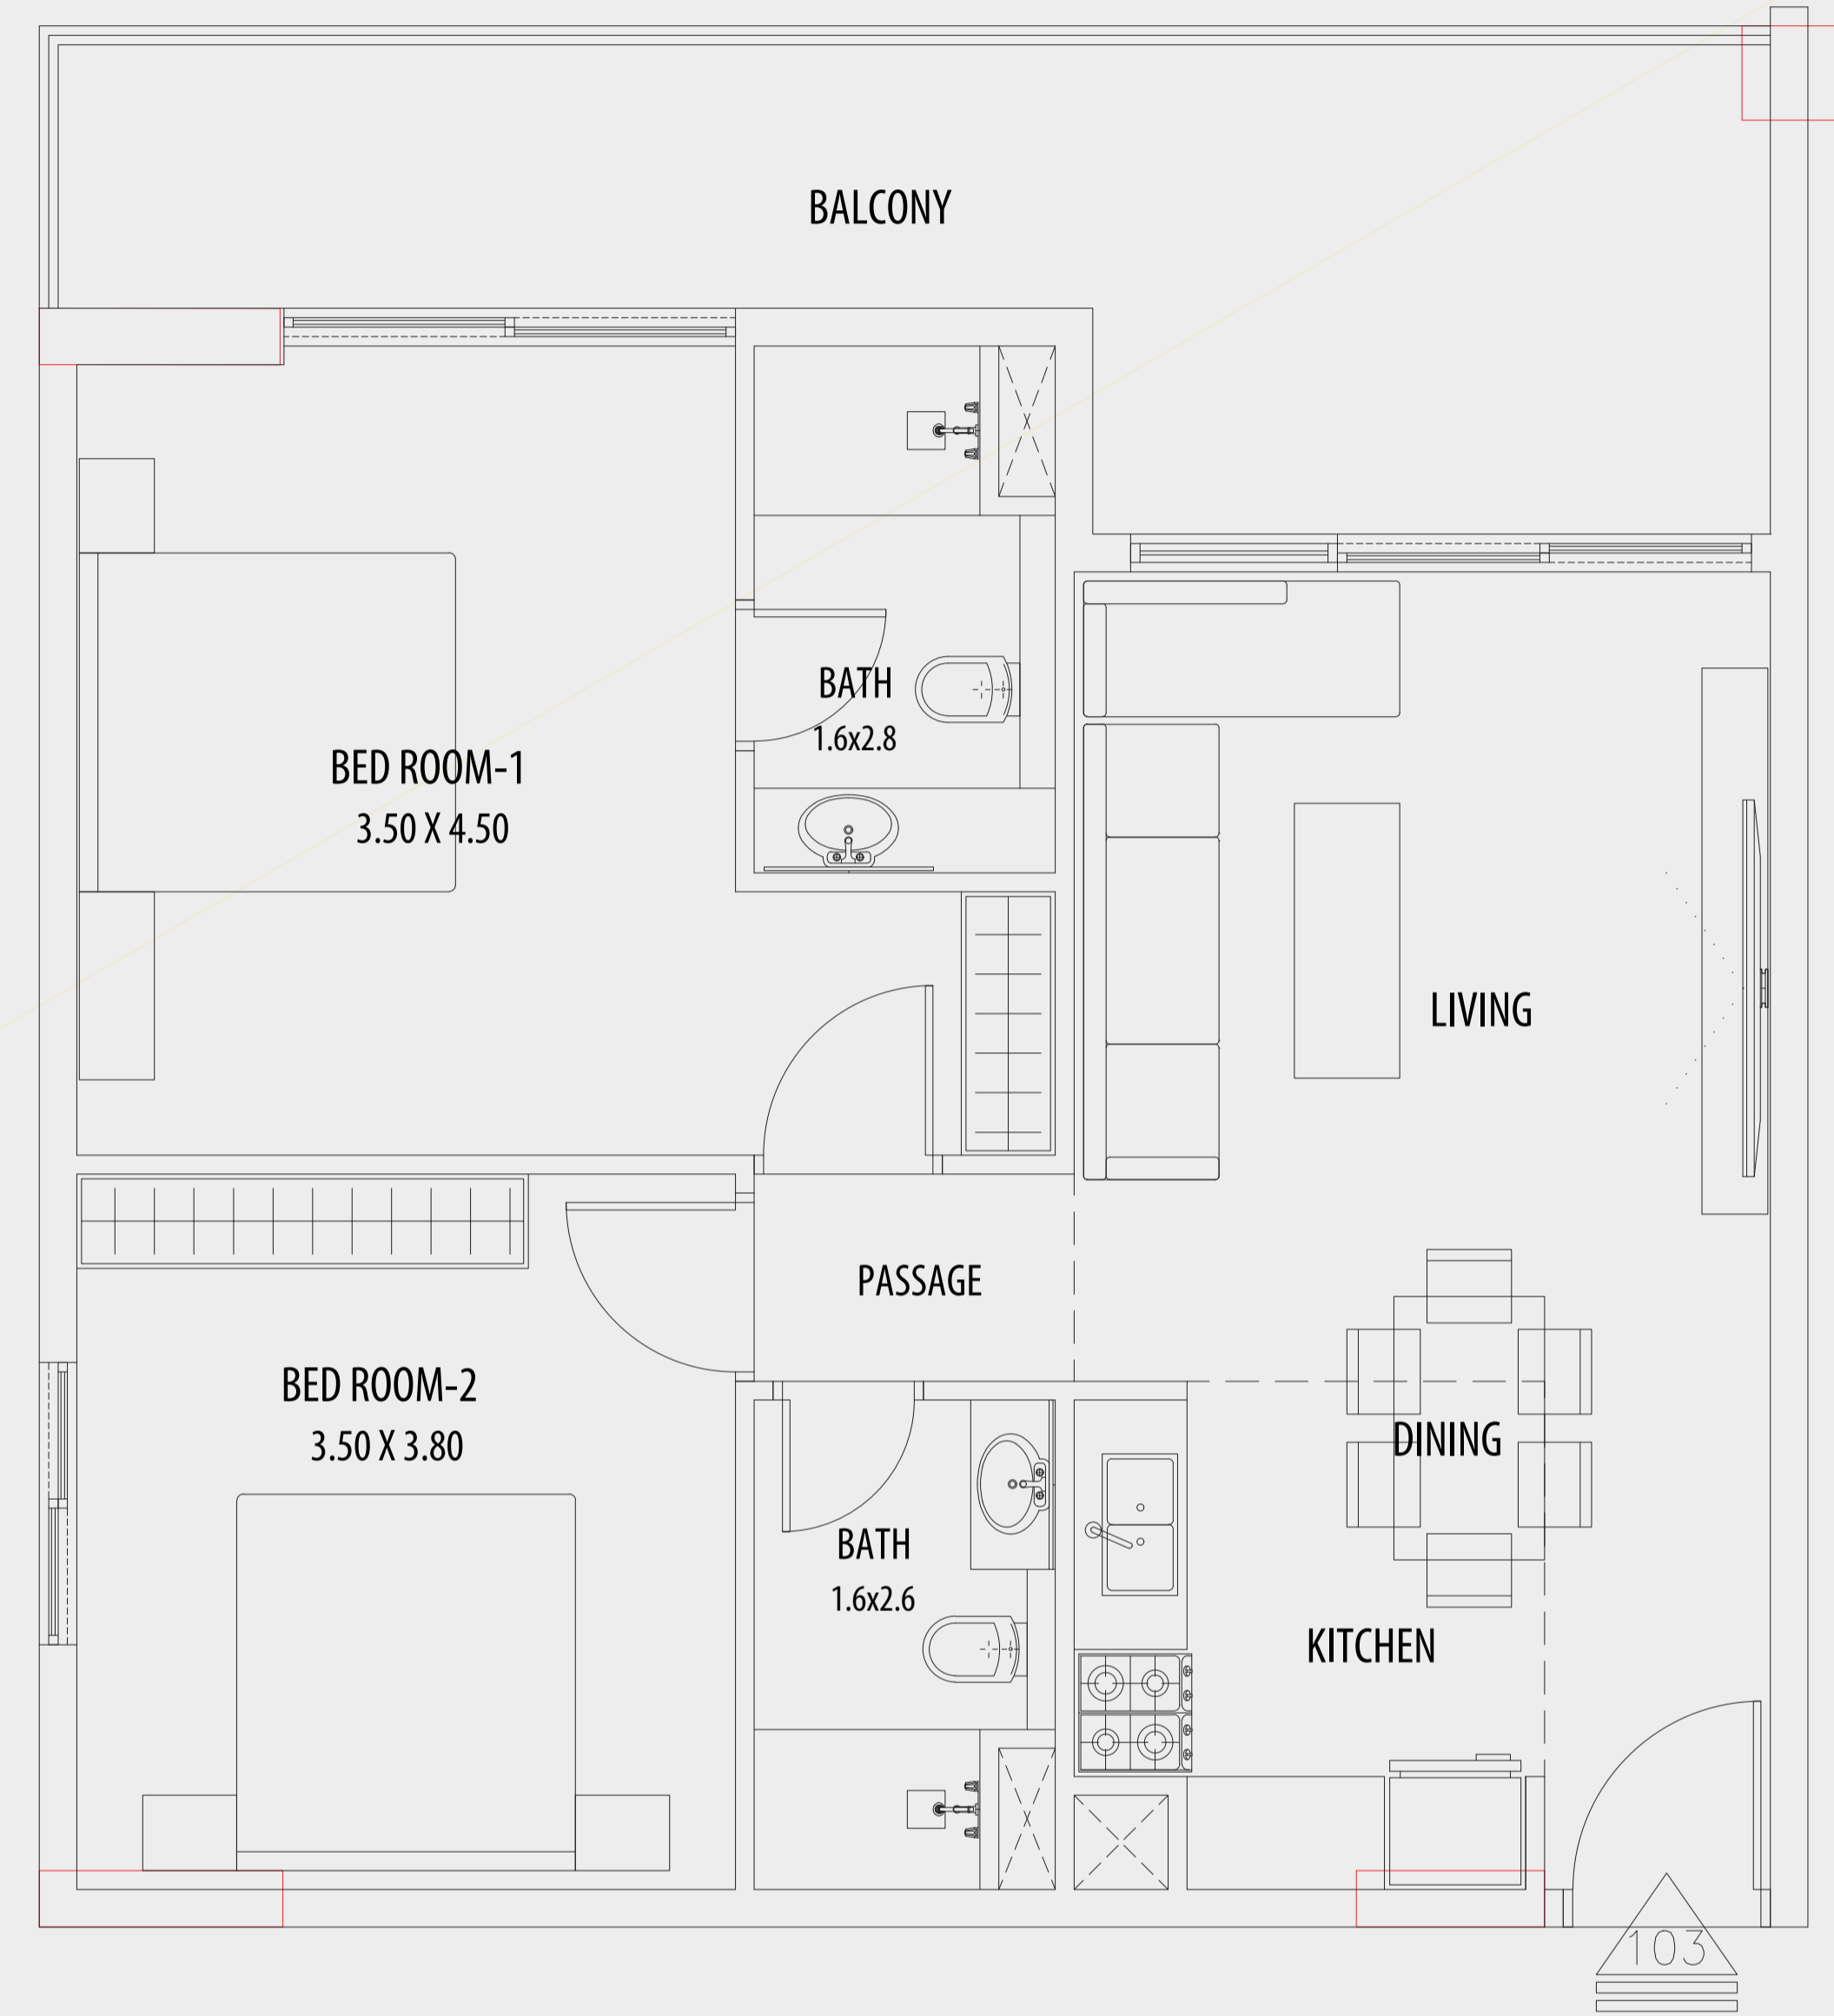

FIRST FLOOR PLAN

VIEWS VII
BY GOLDEN WOODS

2BHK

UNIT 102, 202, 302, 402

AREA

SUITE AREA 82.14 SQM

BALCONY AREA 18.56 SQM

TOTAL 100.70 SQM / 1083.93 SFT

FIRST FLOOR PLAN

VIEWS VII
BY GOLDEN WOODS

2BHK

UNIT 103, 203, 303, 403

AREA

SUITE AREA 71.43 SQM

BALCONY AREA 18.69 SQM

TOTAL 90.12 SQM / 970.04 SFT

FIRST FLOOR PLAN

VIEWS VII
BY GOLDEN WOODS

STUDIO

UNIT 104, 204, 304, 404

AREA

SUITE AREA 25.35 SQM

BALCONY AREA 5.95 SQM

TOTAL 31.30 SQM / 336.91 SFT

FIRST FLOOR PLAN

VIEWS VII
BY GOLDEN WOODS

STUDIO

UNIT 105, 205, 305, 405

AREA

SUITE AREA 25.35 SQM

BALCONY AREA 5.95 SQM

TOTAL 31.30 SQM / 336.91 SFT