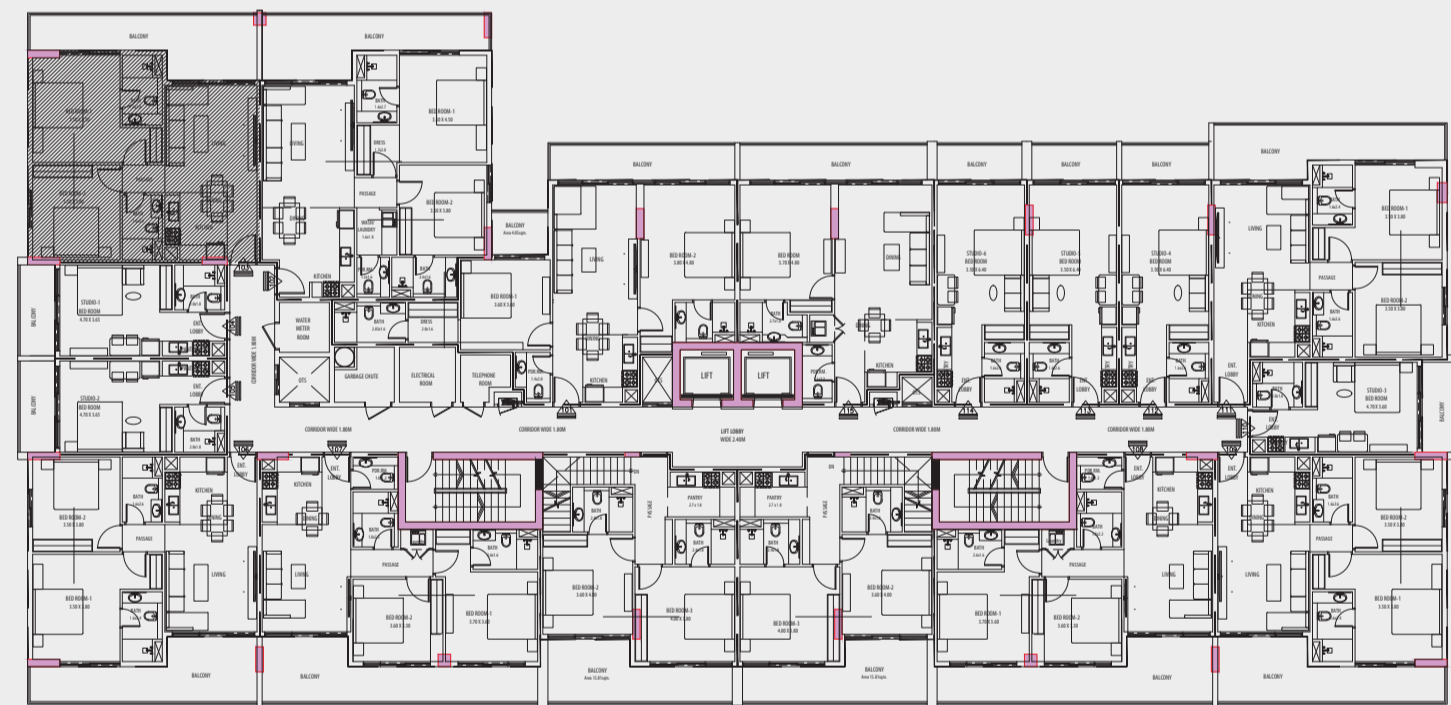

FIRST FLOOR PLAN

VIEWS VII
BY GOLDEN WOODS

2BHK

UNIT 102, 202, 302, 402

AREA

SUITE AREA 82.14 SQM

BALCONY AREA 18.56 SQM

TOTAL 100.70 SQM / 1083.93 SFT

FIRST FLOOR PLAN

VIEWS VII
BY GOLDEN WOODS

2BHK

UNIT 103, 203, 303, 403

AREA

SUITE AREA 71.43 SQM

BALCONY AREA 18.69 SQM

TOTAL 90.12 SQM / 970.04 SFT

FIRST FLOOR PLAN

VIEWS VII
BY GOLDEN WOODS

STUDIO

UNIT 104, 204, 304, 404

AREA

SUITE AREA 25.35 SQM

BALCONY AREA 5.95 SQM

TOTAL 31.30 SQM / 336.91 SFT