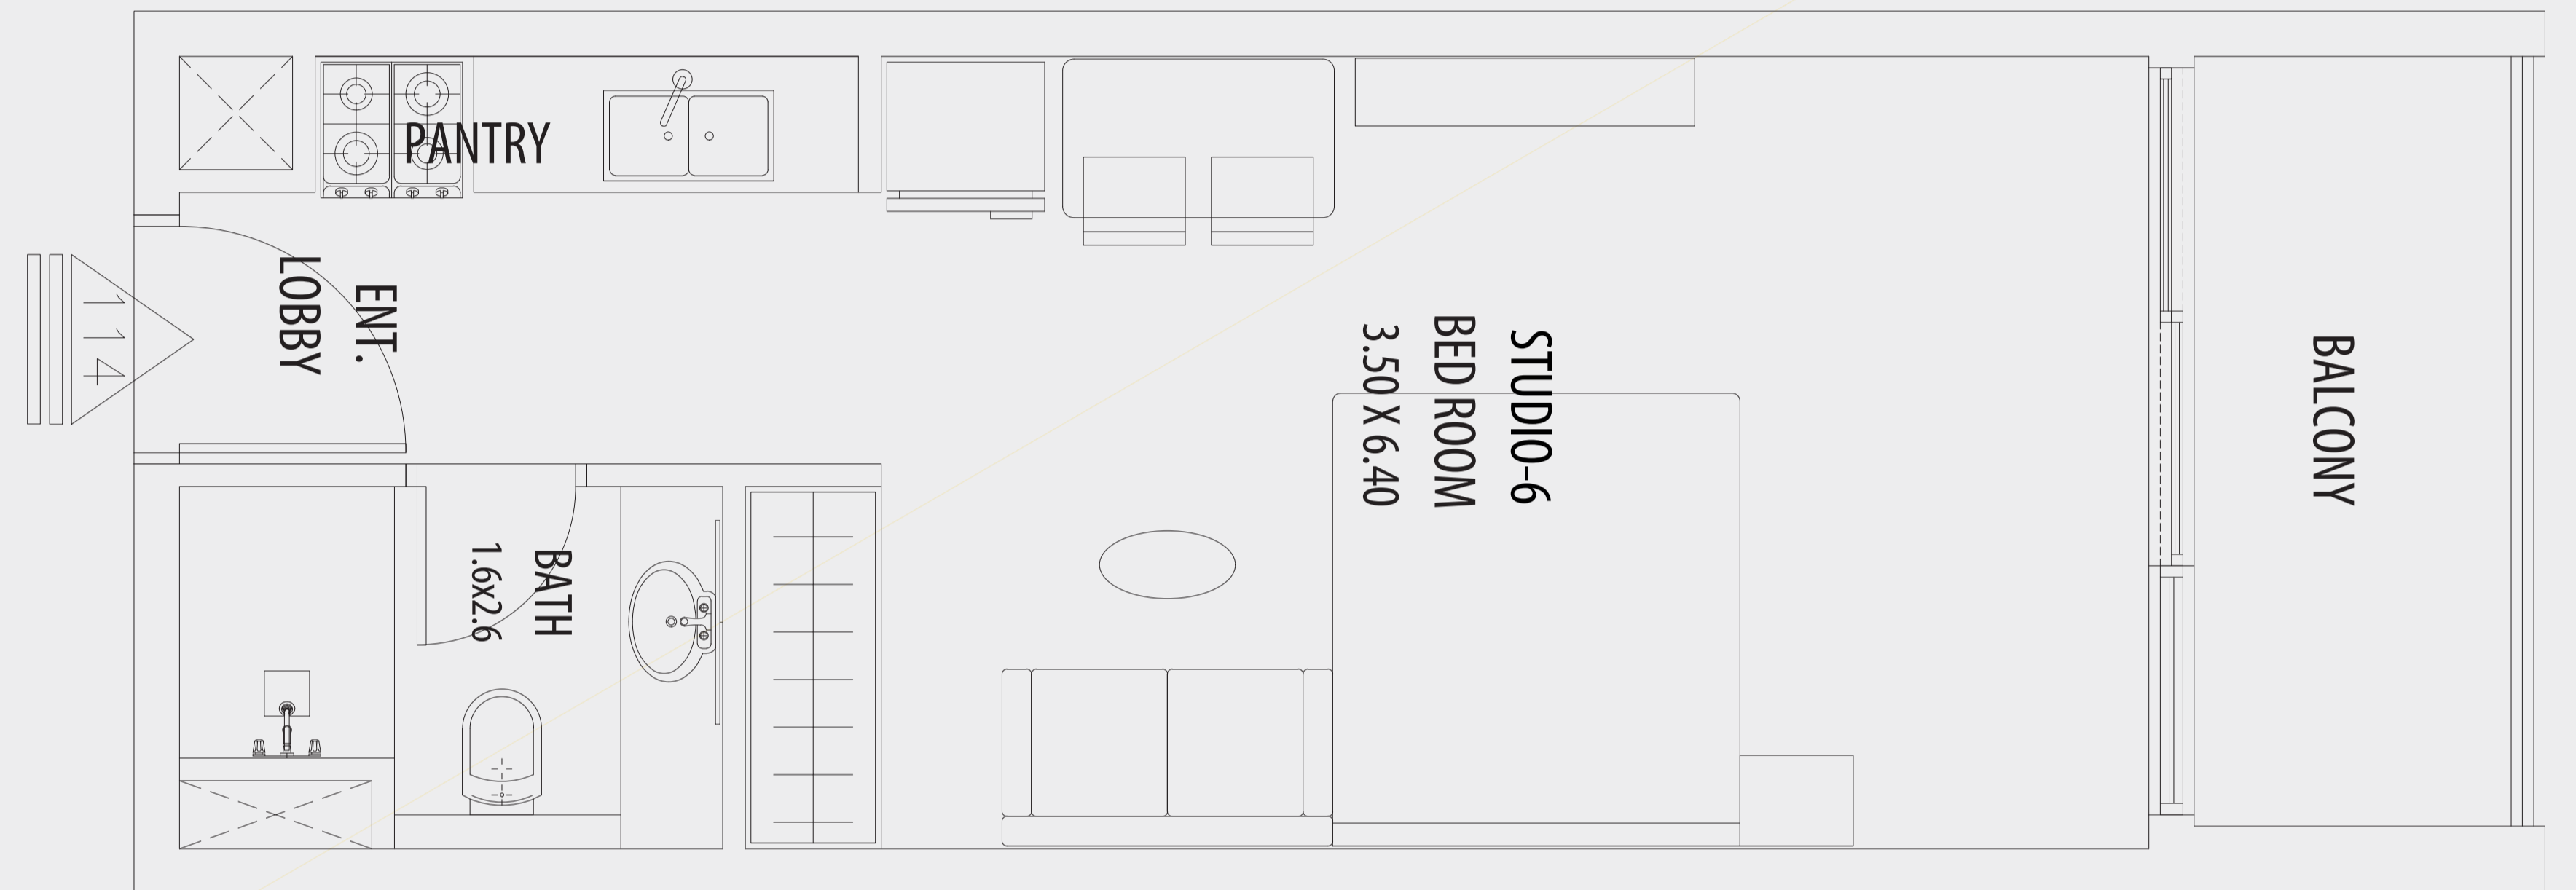

VIEWS VII
BY GOLDEN WOODS