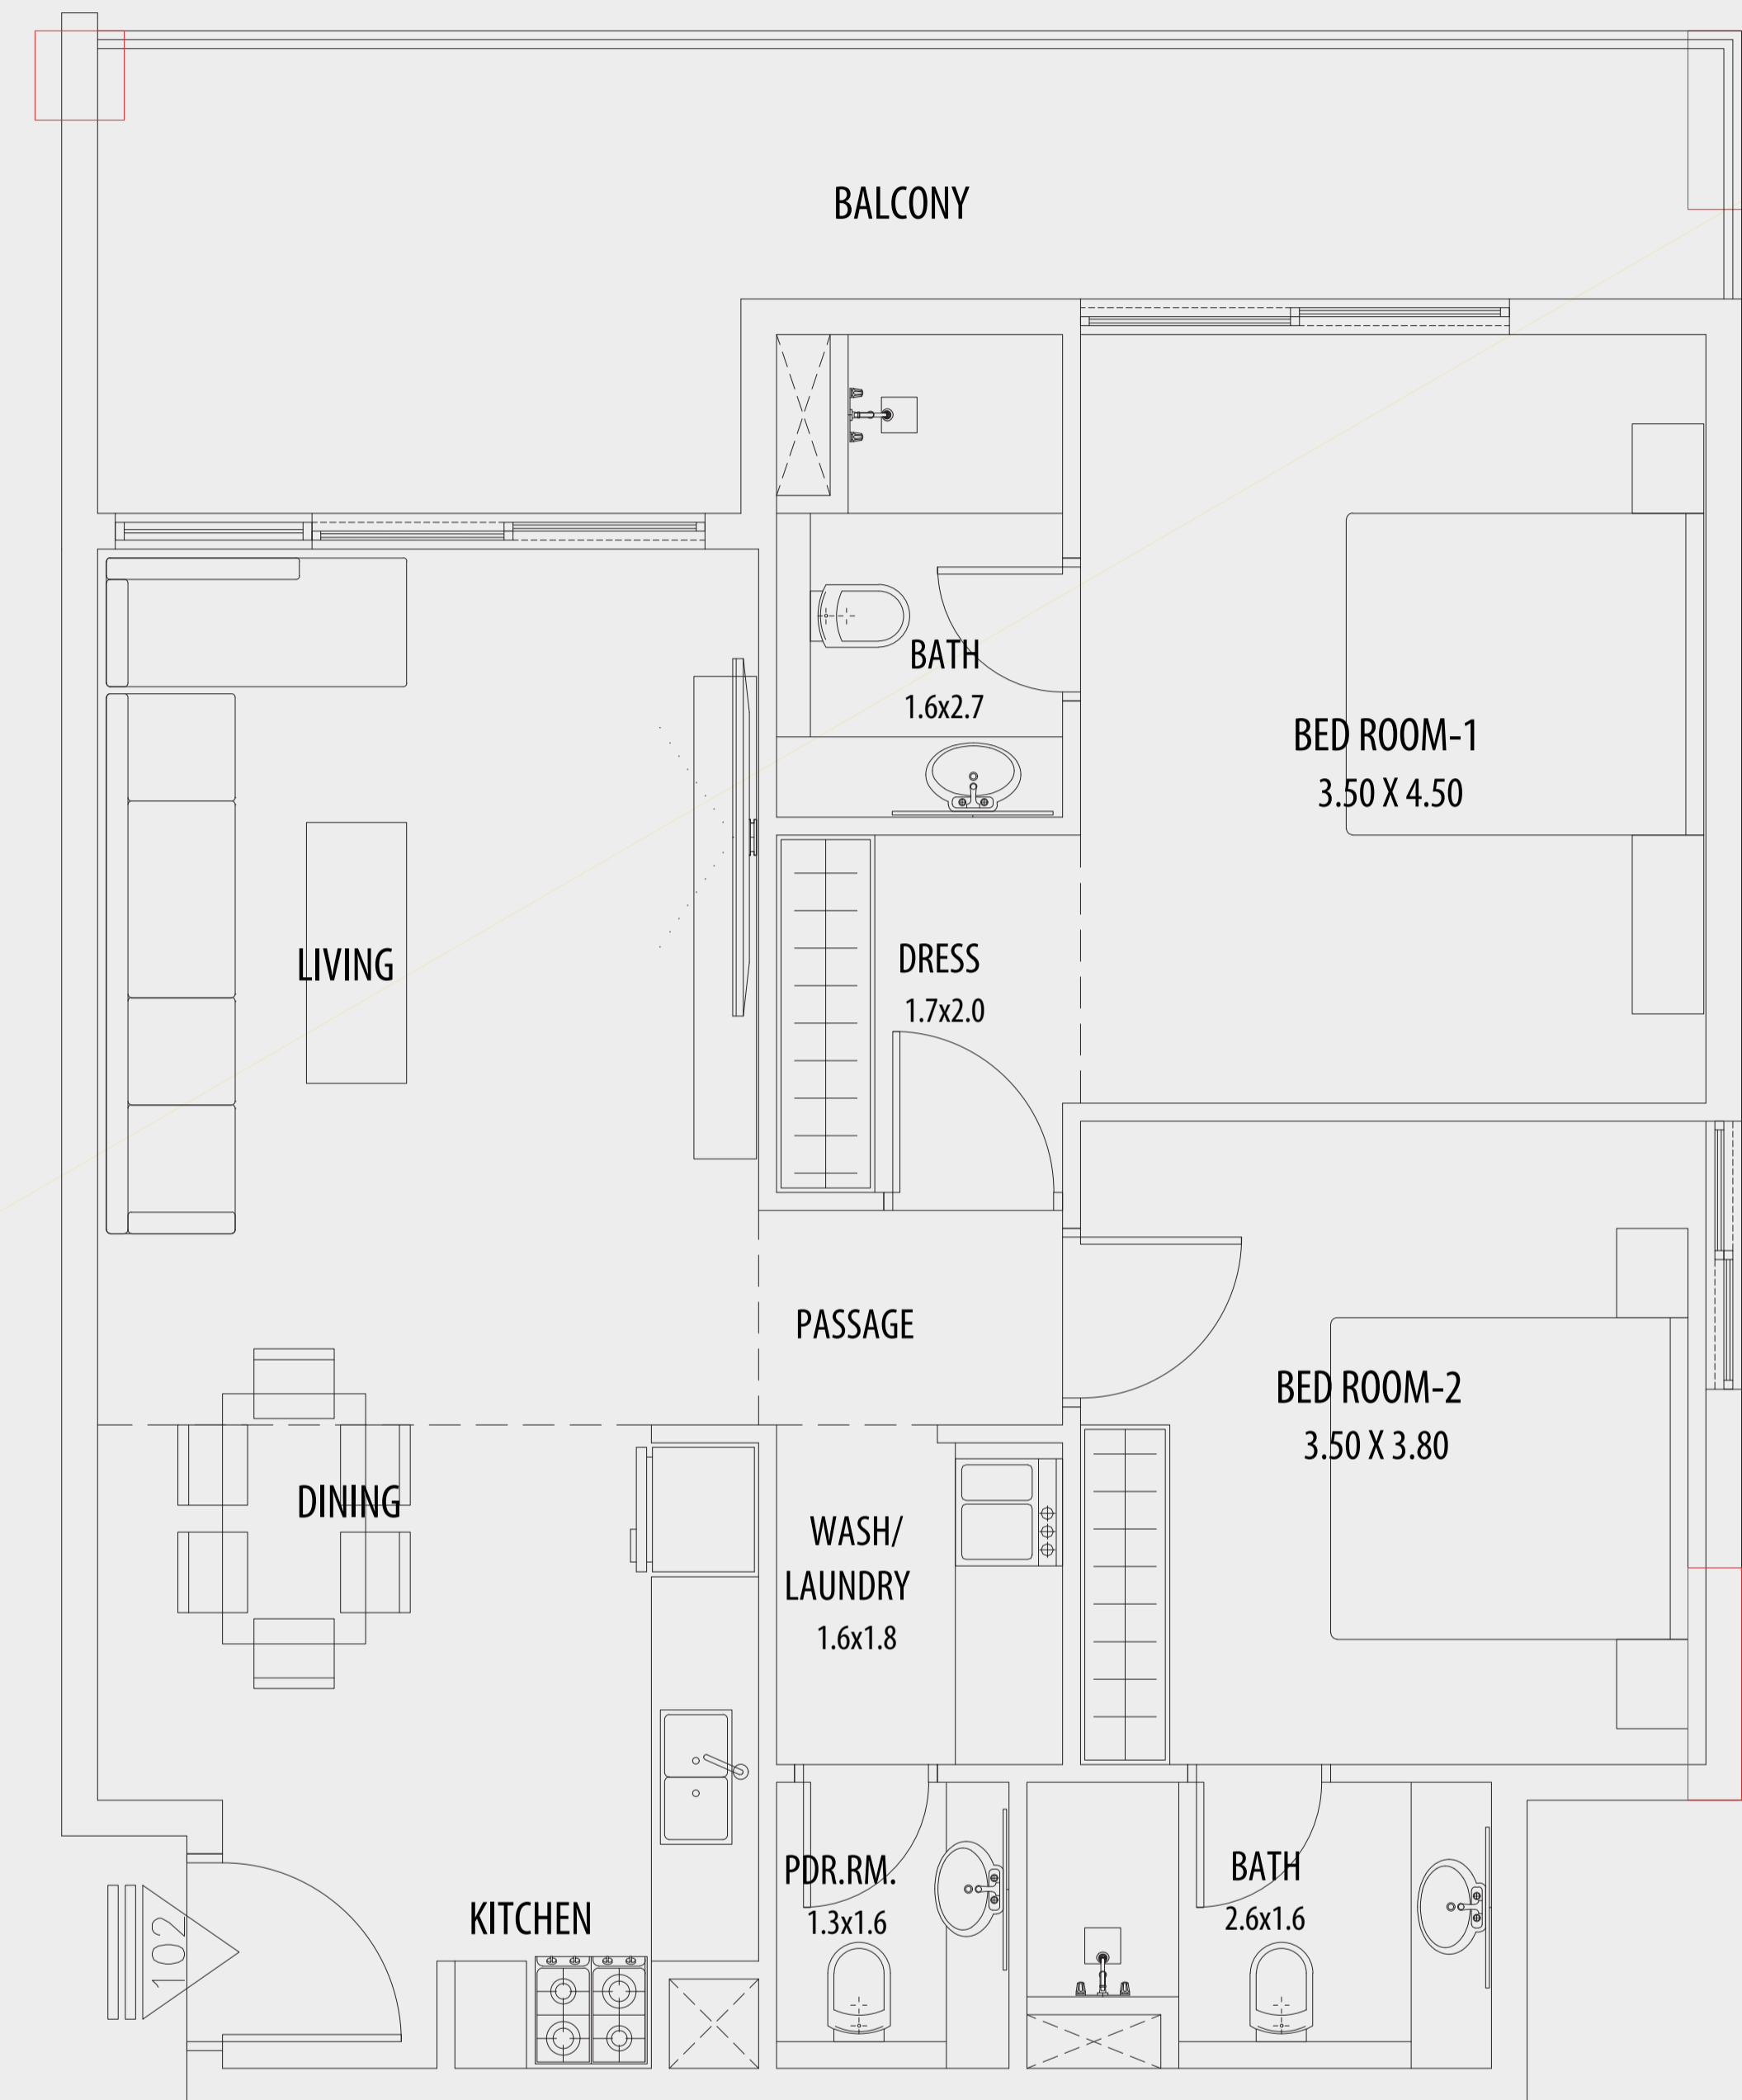

FIRST FLOOR PLAN

VIEWS VII
BY GOLDEN WOODS

2BHK

UNIT 101, 201, 301, 401

AREA

SUITE AREA 82.76 SQM

BALCONY AREA 15.95 SQM

TOTAL 98.71 SQM / 1062.51 SFT

FIRST FLOOR PLAN

VIEWS VII
BY GOLDEN WOODS

2BHK

UNIT 102, 202, 302, 402

AREA

SUITE AREA 82.14 SQM

BALCONY AREA 18.56 SQM

TOTAL 100.70 SQM / 1083.93 SFT

FIRST FLOOR PLAN

VIEWS VII
BY GOLDEN WOODS

2BHK

UNIT 103, 203, 303, 403

AREA

SUITE AREA 71.43 SQM

BALCONY AREA 18.69 SQM

TOTAL 90.12 SQM / 970.04 SFT

FIRST FLOOR PLAN

VIEWS VII
BY GOLDEN WOODS

STUDIO

UNIT 104, 204, 304, 404

AREA

SUITE AREA 25.35 SQM

BALCONY AREA 5.95 SQM

TOTAL 31.30 SQM / 336.91 SFT