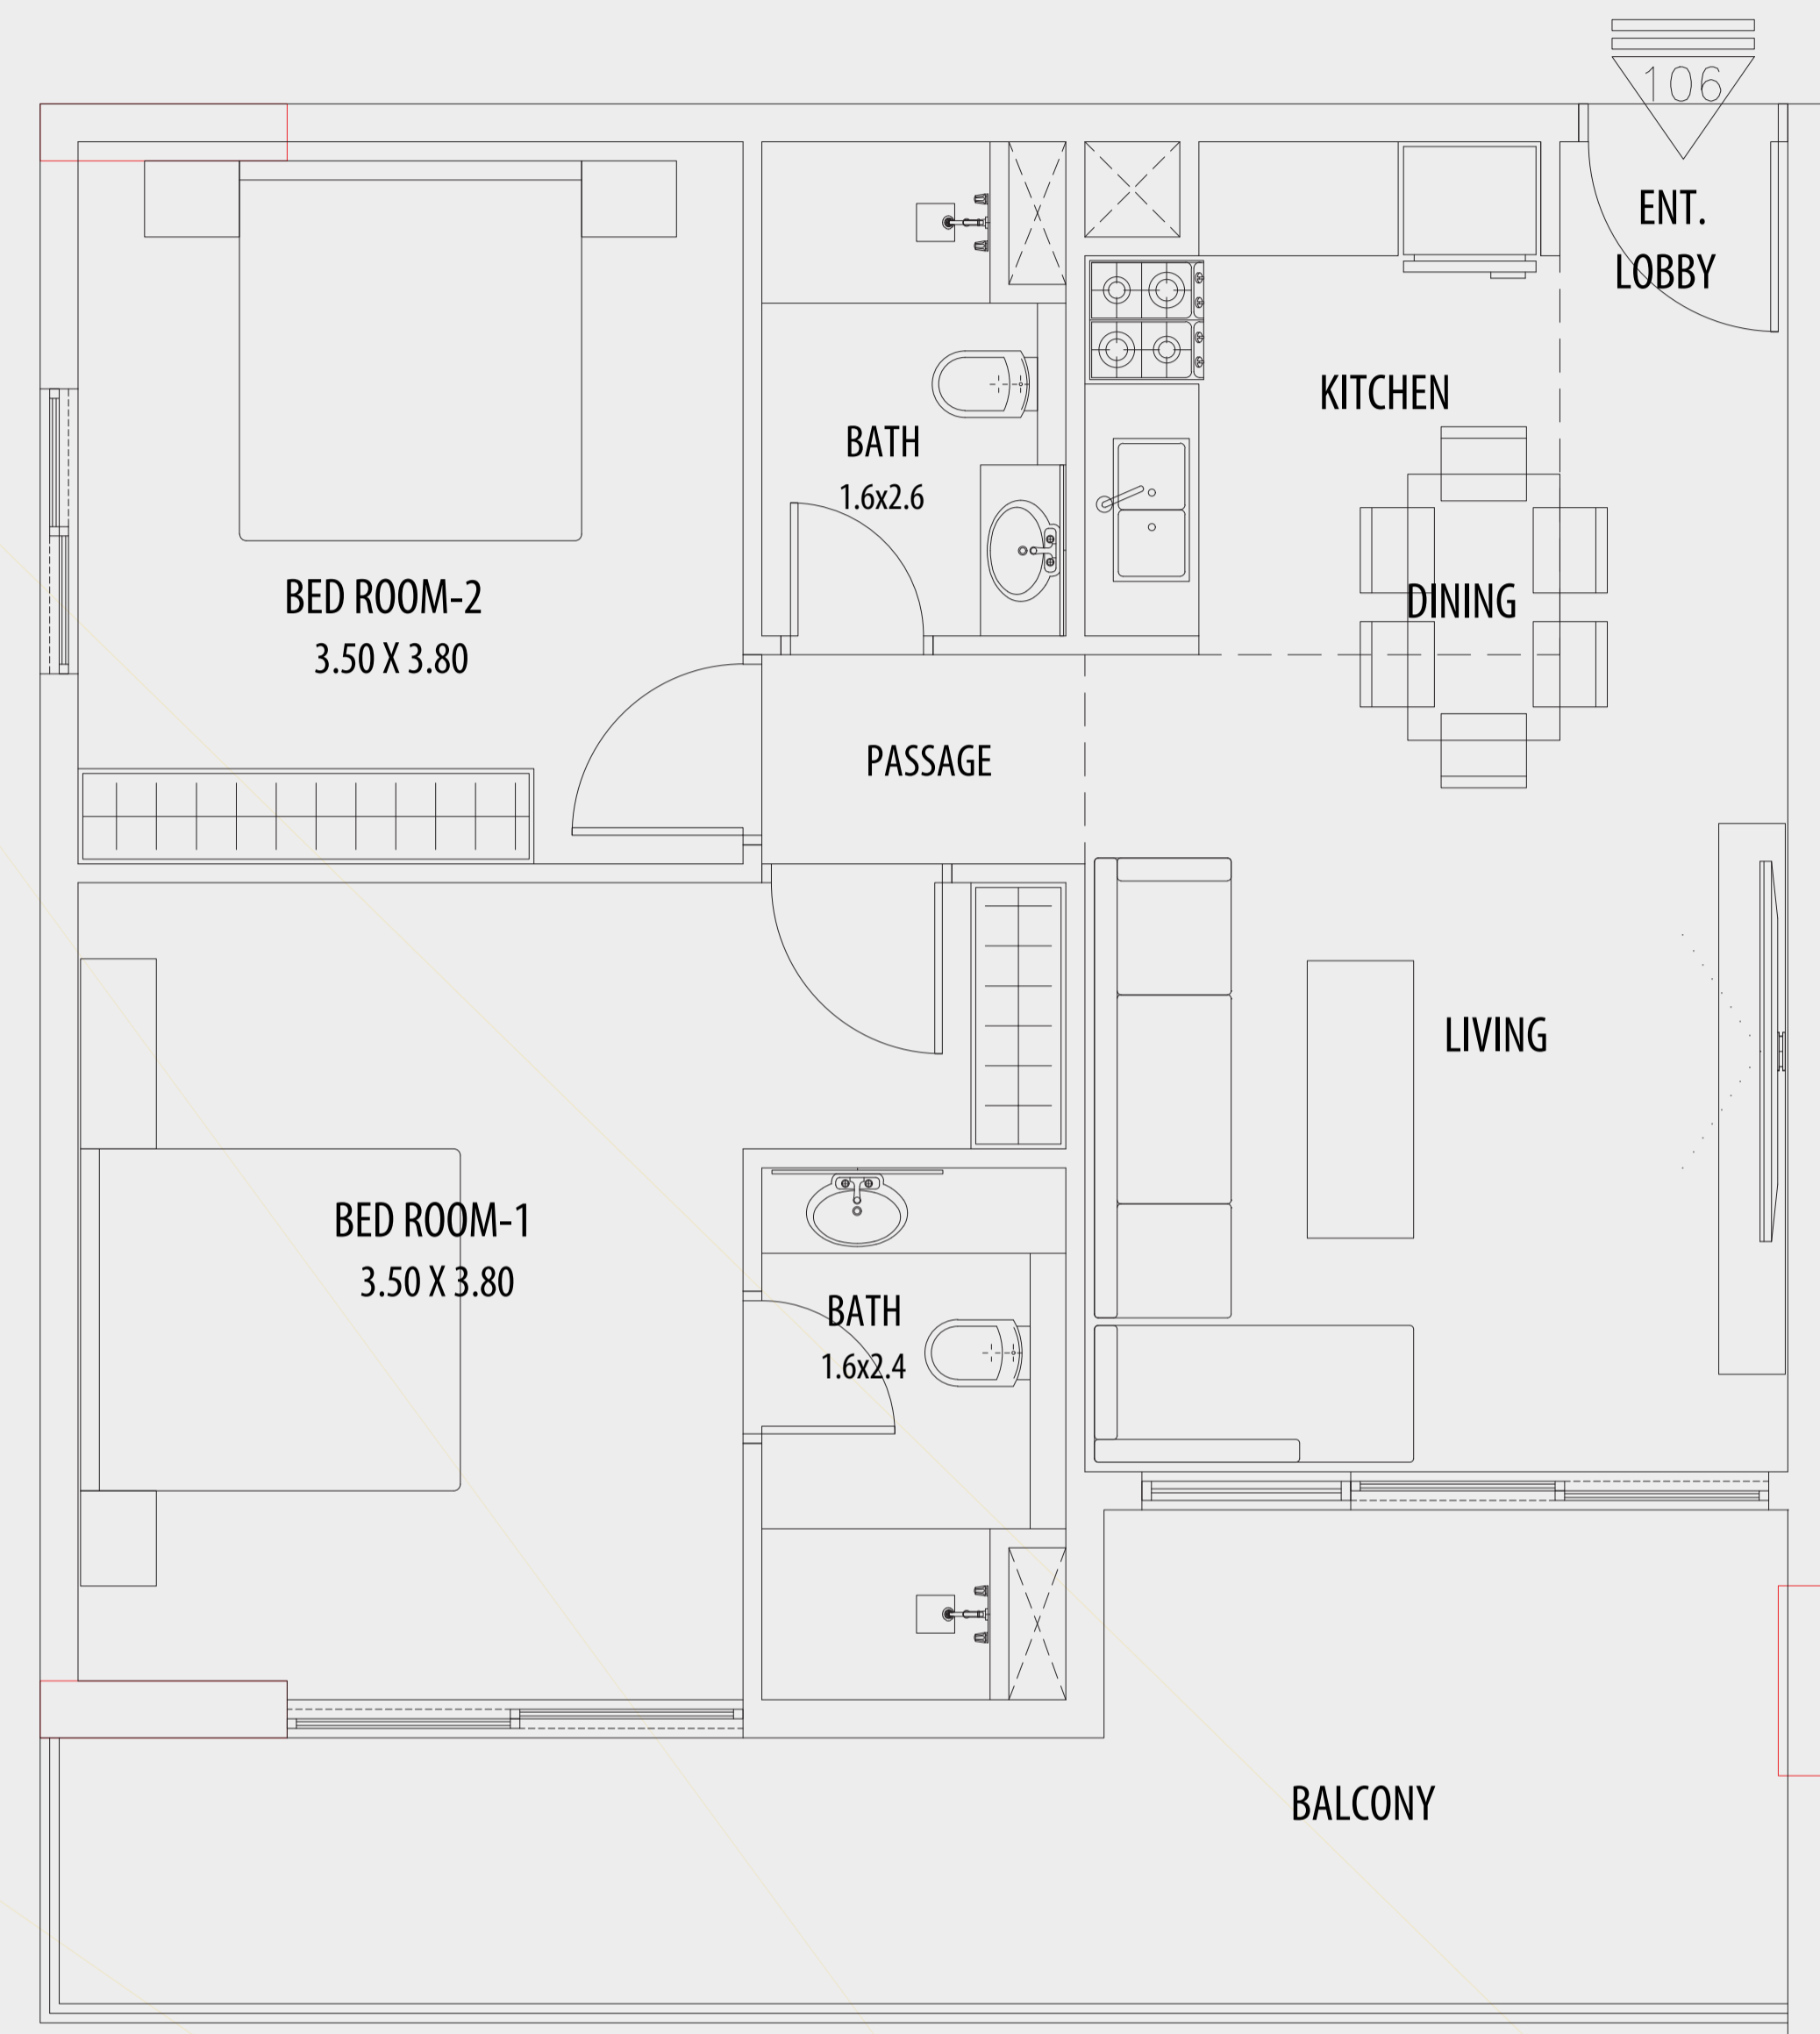

FIRST FLOOR PLAN

VIEWS VII
BY GOLDEN WOODS

2BHK

UNIT 106, 206, 306, 406

AREA

SUITE AREA 71.43 SQM

BALCONY AREA 18.69 SQM

TOTAL 90.12 SQM / 970.04 SFT

FIRST FLOOR PLAN

VIEWS VII
BY GOLDEN WOODS

2BHK

UNIT 107, 207, 307, 407

AREA

SUITE AREA 73.12 SQM

BALCONY AREA 21.69 SQM

TOTAL 94.81 SQM / 1020.53 SFT