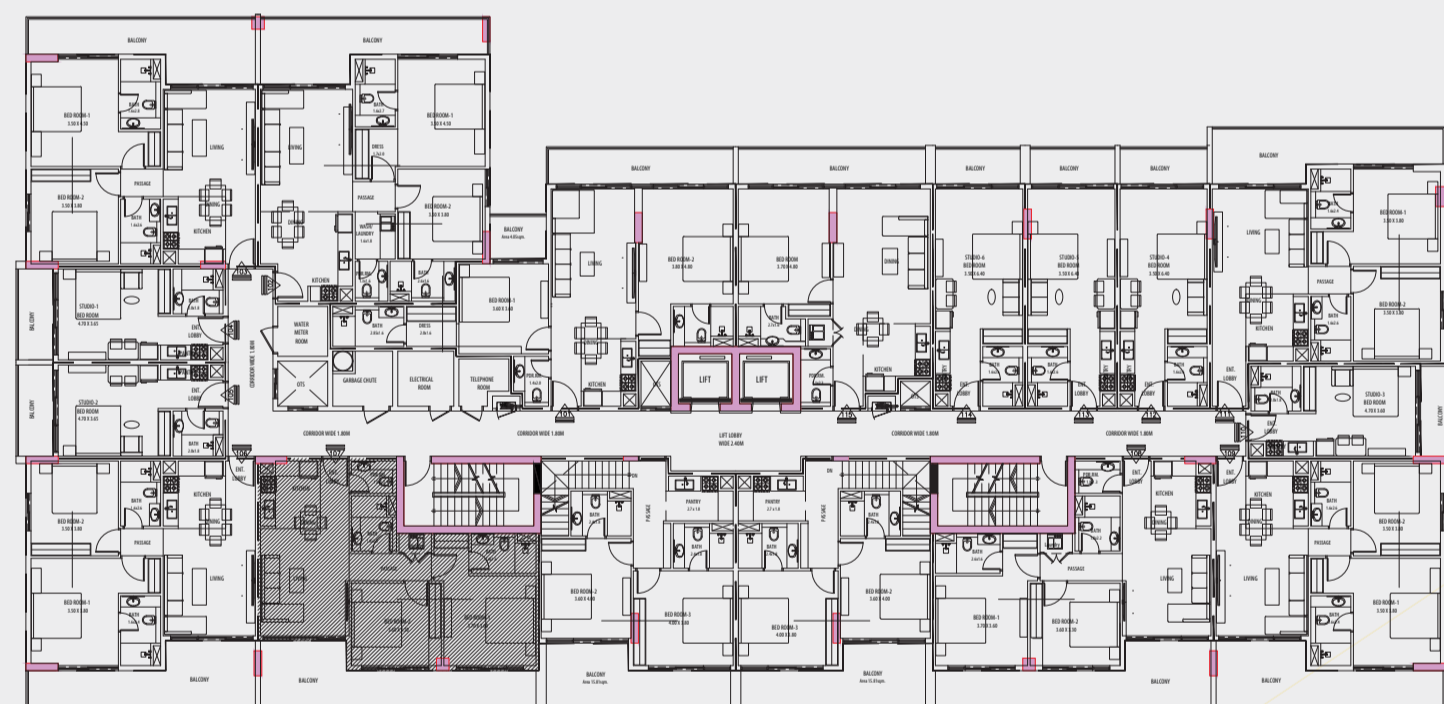

FIRST FLOOR PLAN

VIEWS VII
BY GOLDEN WOODS

2BHK

UNIT 107, 207, 307, 407

AREA

SUITE AREA 73.12 SQM

BALCONY AREA 21.69 SQM

TOTAL 94.81 SQM / 1020.53 SFT

FIRST FLOOR PLAN

VIEWS VII
BY GOLDEN WOODS

2BHK

UNIT 108, 210, 310, 410

AREA

SUITE AREA 73.12 SQM

BALCONY AREA 21.69 SQM

TOTAL 94.81 SQM / 1020.53 SFT