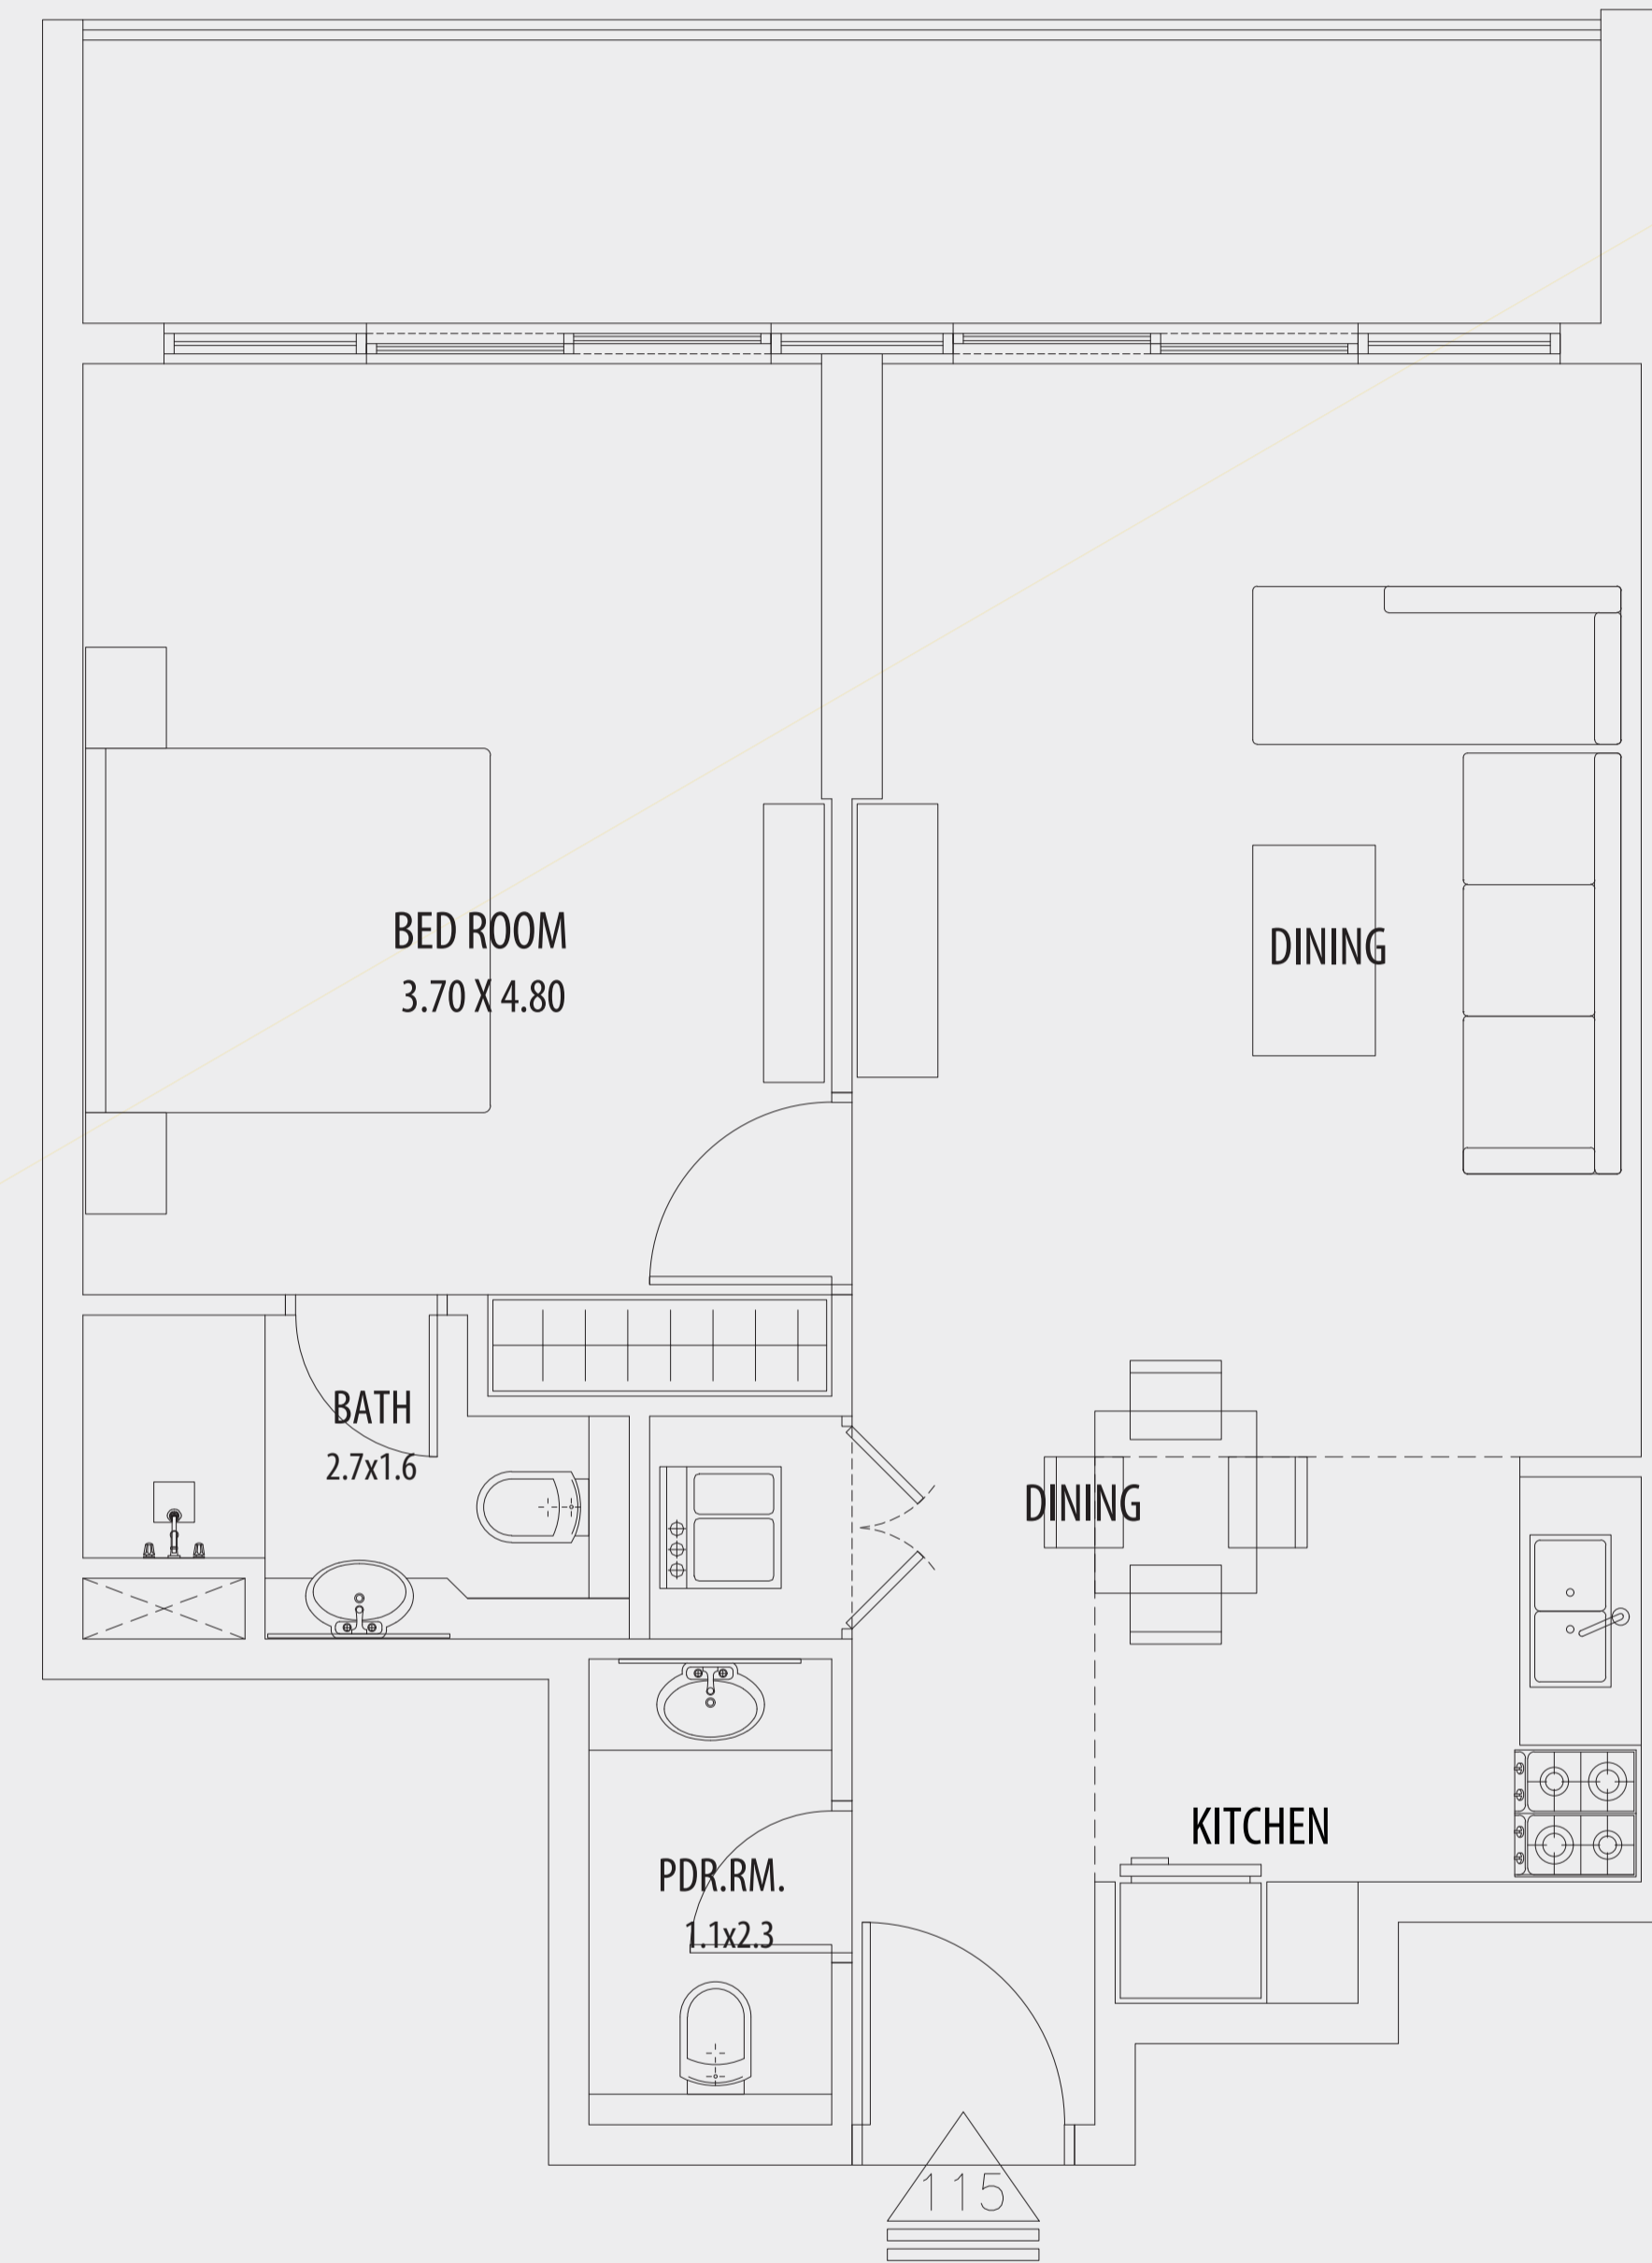

VIEWS VII
BY GOLDEN WOODS