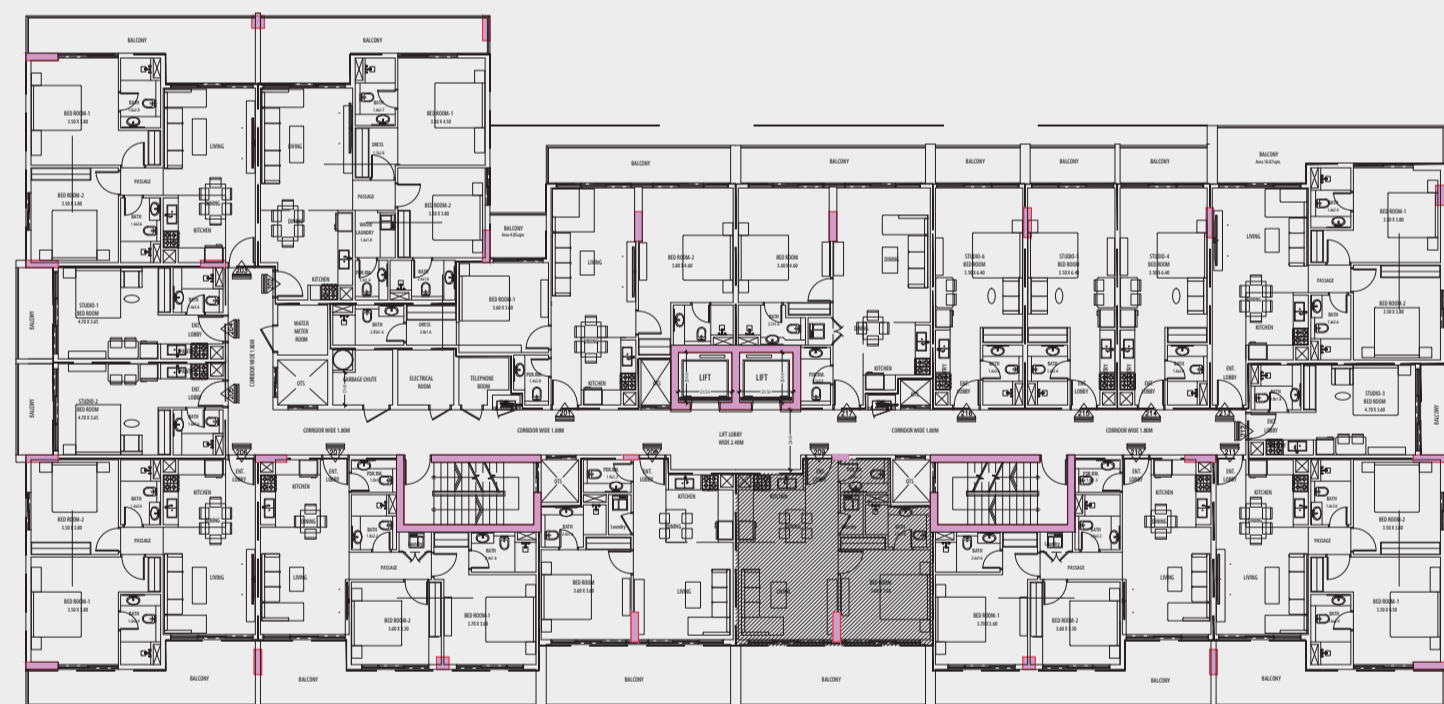

THIRD FLOOR PLAN

VIEWS VII
BY GOLDEN WOODS

1BHK

UNIT 209, 309, 409

AREA

SUITE AREA 52.82 SQM

BALCONY AREA 19.70 SQM

TOTAL 72.52 SQM / 780.60 SFT

THIRD FLOOR PLAN

VIEWS VII
BY GOLDEN WOODS