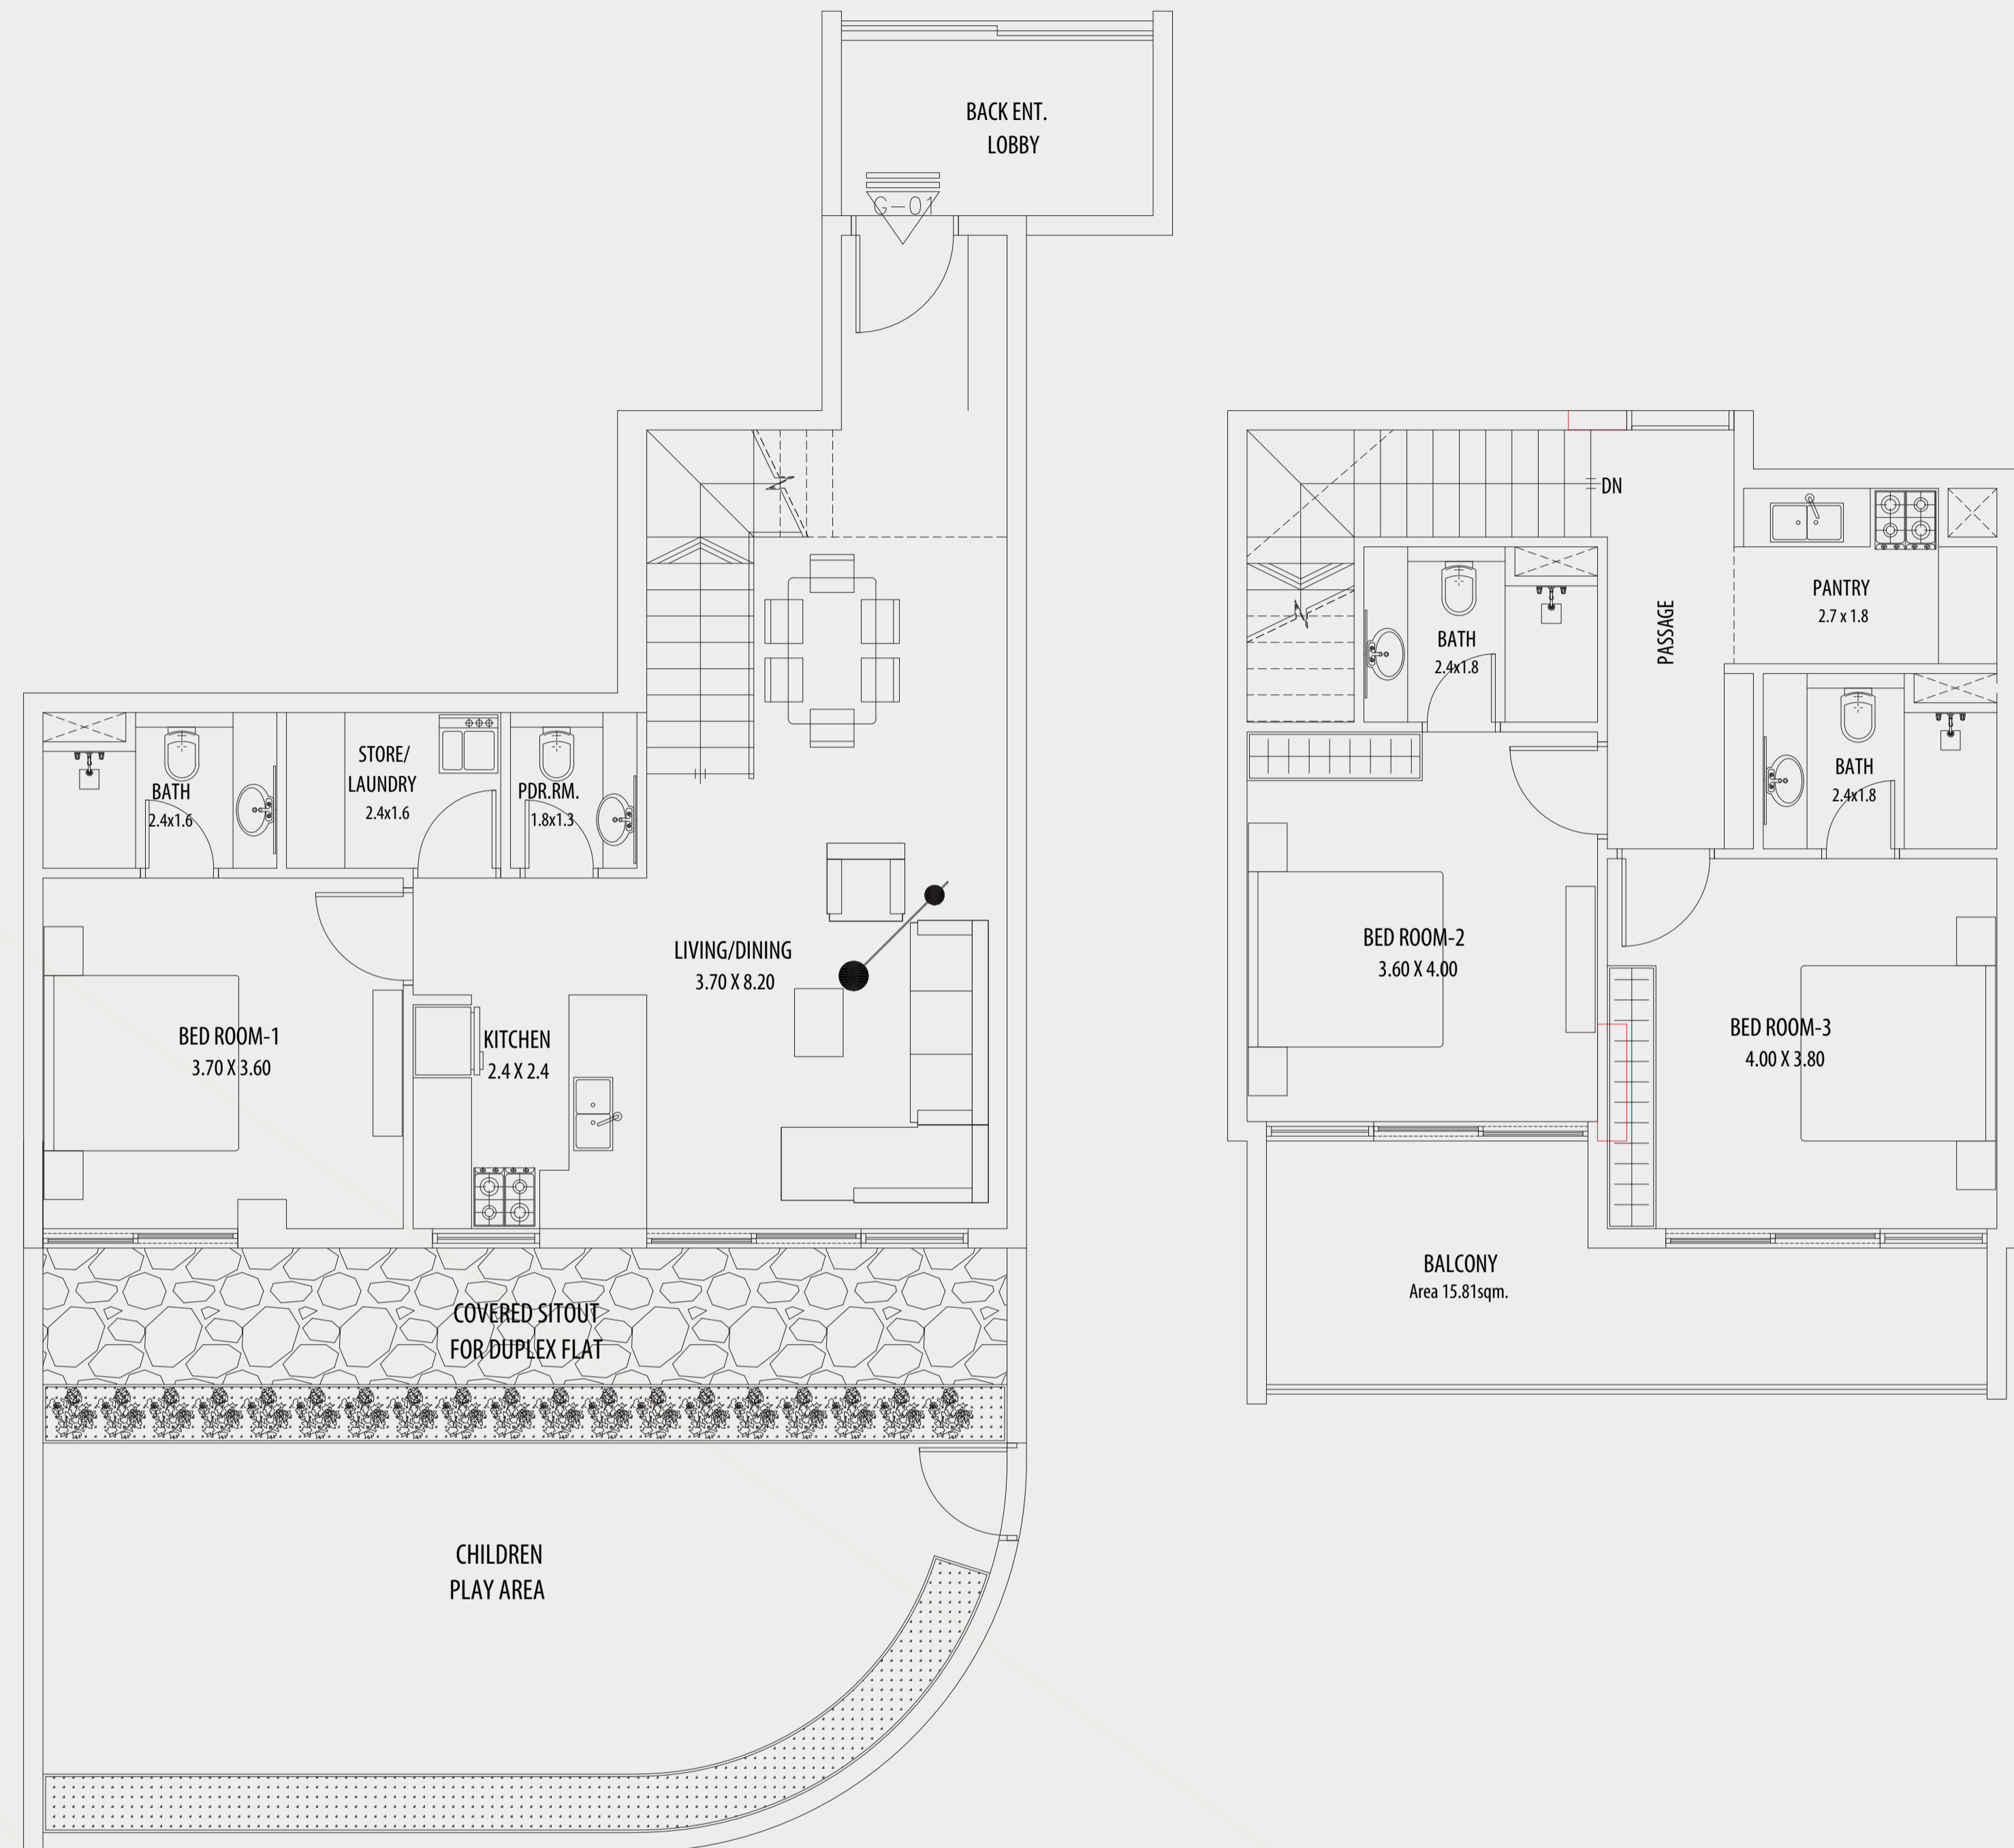

FLOOR PLAN

3BHK

UNIT G-01, G-02

AREA

SUITE AREA 130.22 SQM

BALCONY AREA 34.04 SQM

TOTAL 164.26 SQM / 1768.08 SFT

GROUND FLOOR PLAN

FIRST FLOOR PLAN

VIEWS VII
BY GOLDEN WOODS

2BHK

UNIT 101, 201, 301, 401

AREA

SUITE AREA 82.76 SQM

BALCONY AREA 15.95 SQM

TOTAL 98.71 SQM / 1062.51 SFT