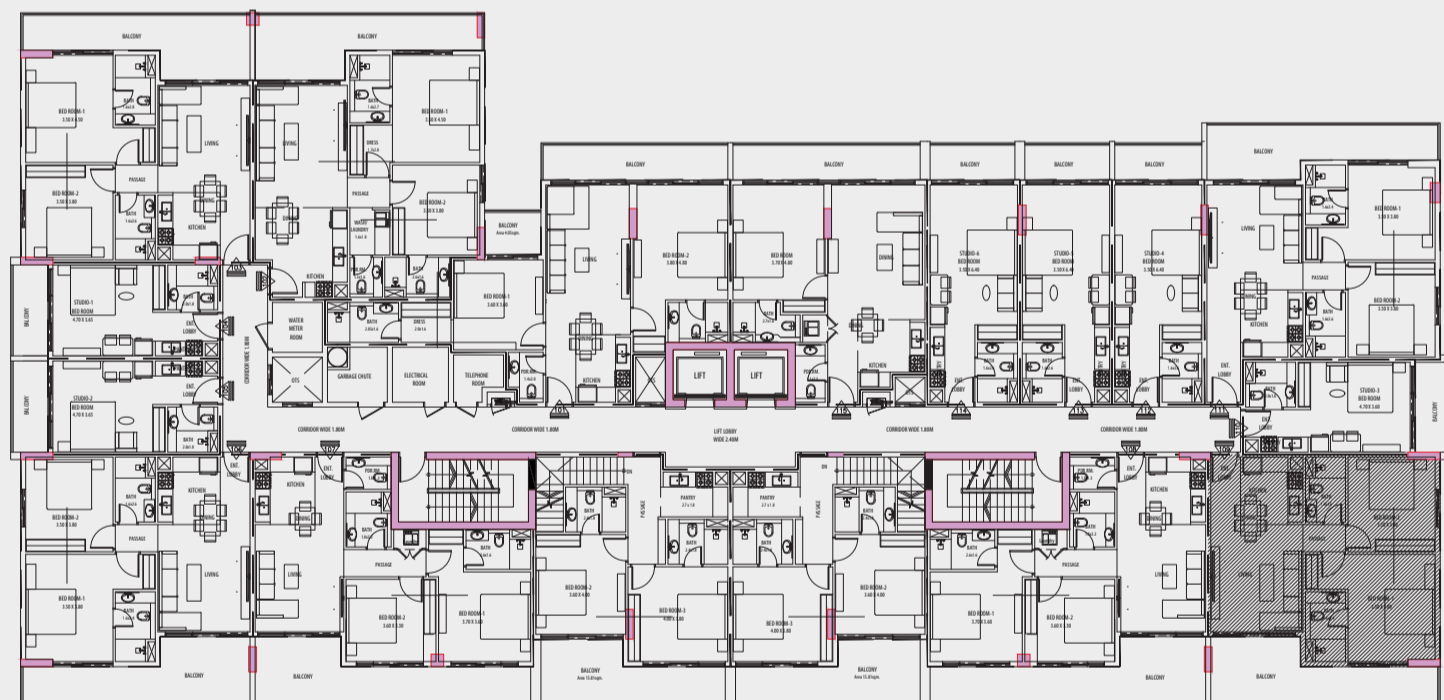

FIRST FLOOR PLAN

VIEWS VII
BY GOLDEN WOODS

2BHK

UNIT 109, 211, 311, 411

AREA

SUITE AREA 71.44 SQM

BALCONY AREA 18.69 SQM

TOTAL 90.13 SQM / 970.15 SFT

FIRST FLOOR PLAN

VIEWS VII
BY GOLDEN WOODS

STUDIO

UNIT 110, 212, 312, 412

AREA

SUITE AREA 25.01 SQM

BALCONY AREA 5.90 SQM

TOTAL 30.91 SQM / 332.71 SFT