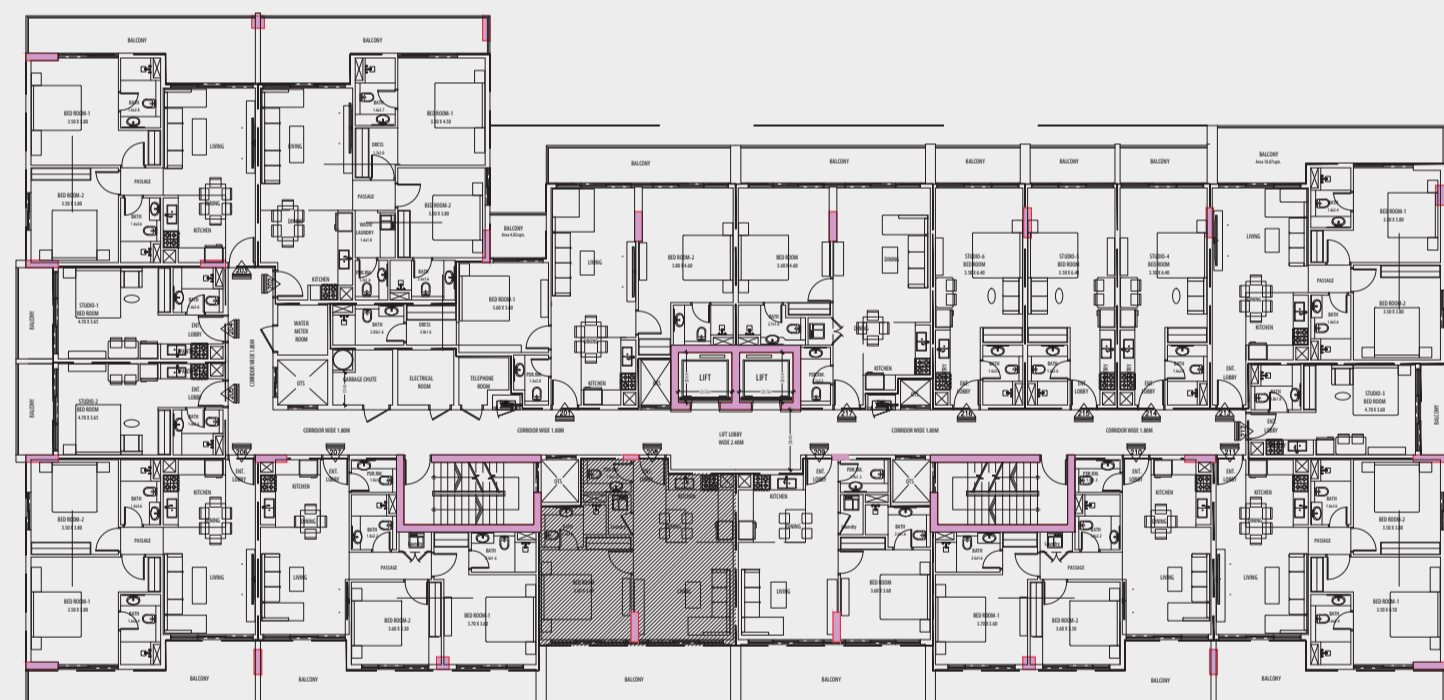

FIRST FLOOR PLAN

VIEWS VII
BY GOLDEN WOODS

1BHK

UNIT 208, 308, 408

AREA

SUITE AREA 52.82 SQM

BALCONY AREA 19.70 SQM

TOTAL 72.52 SQM / 780.60 SFT

THIRD FLOOR PLAN

VIEWS VII
BY GOLDEN WOODS

1BHK

UNIT 209, 309, 409

AREA

SUITE AREA 52.82 SQM

BALCONY AREA 19.70 SQM

TOTAL 72.52 SQM / 780.60 SFT