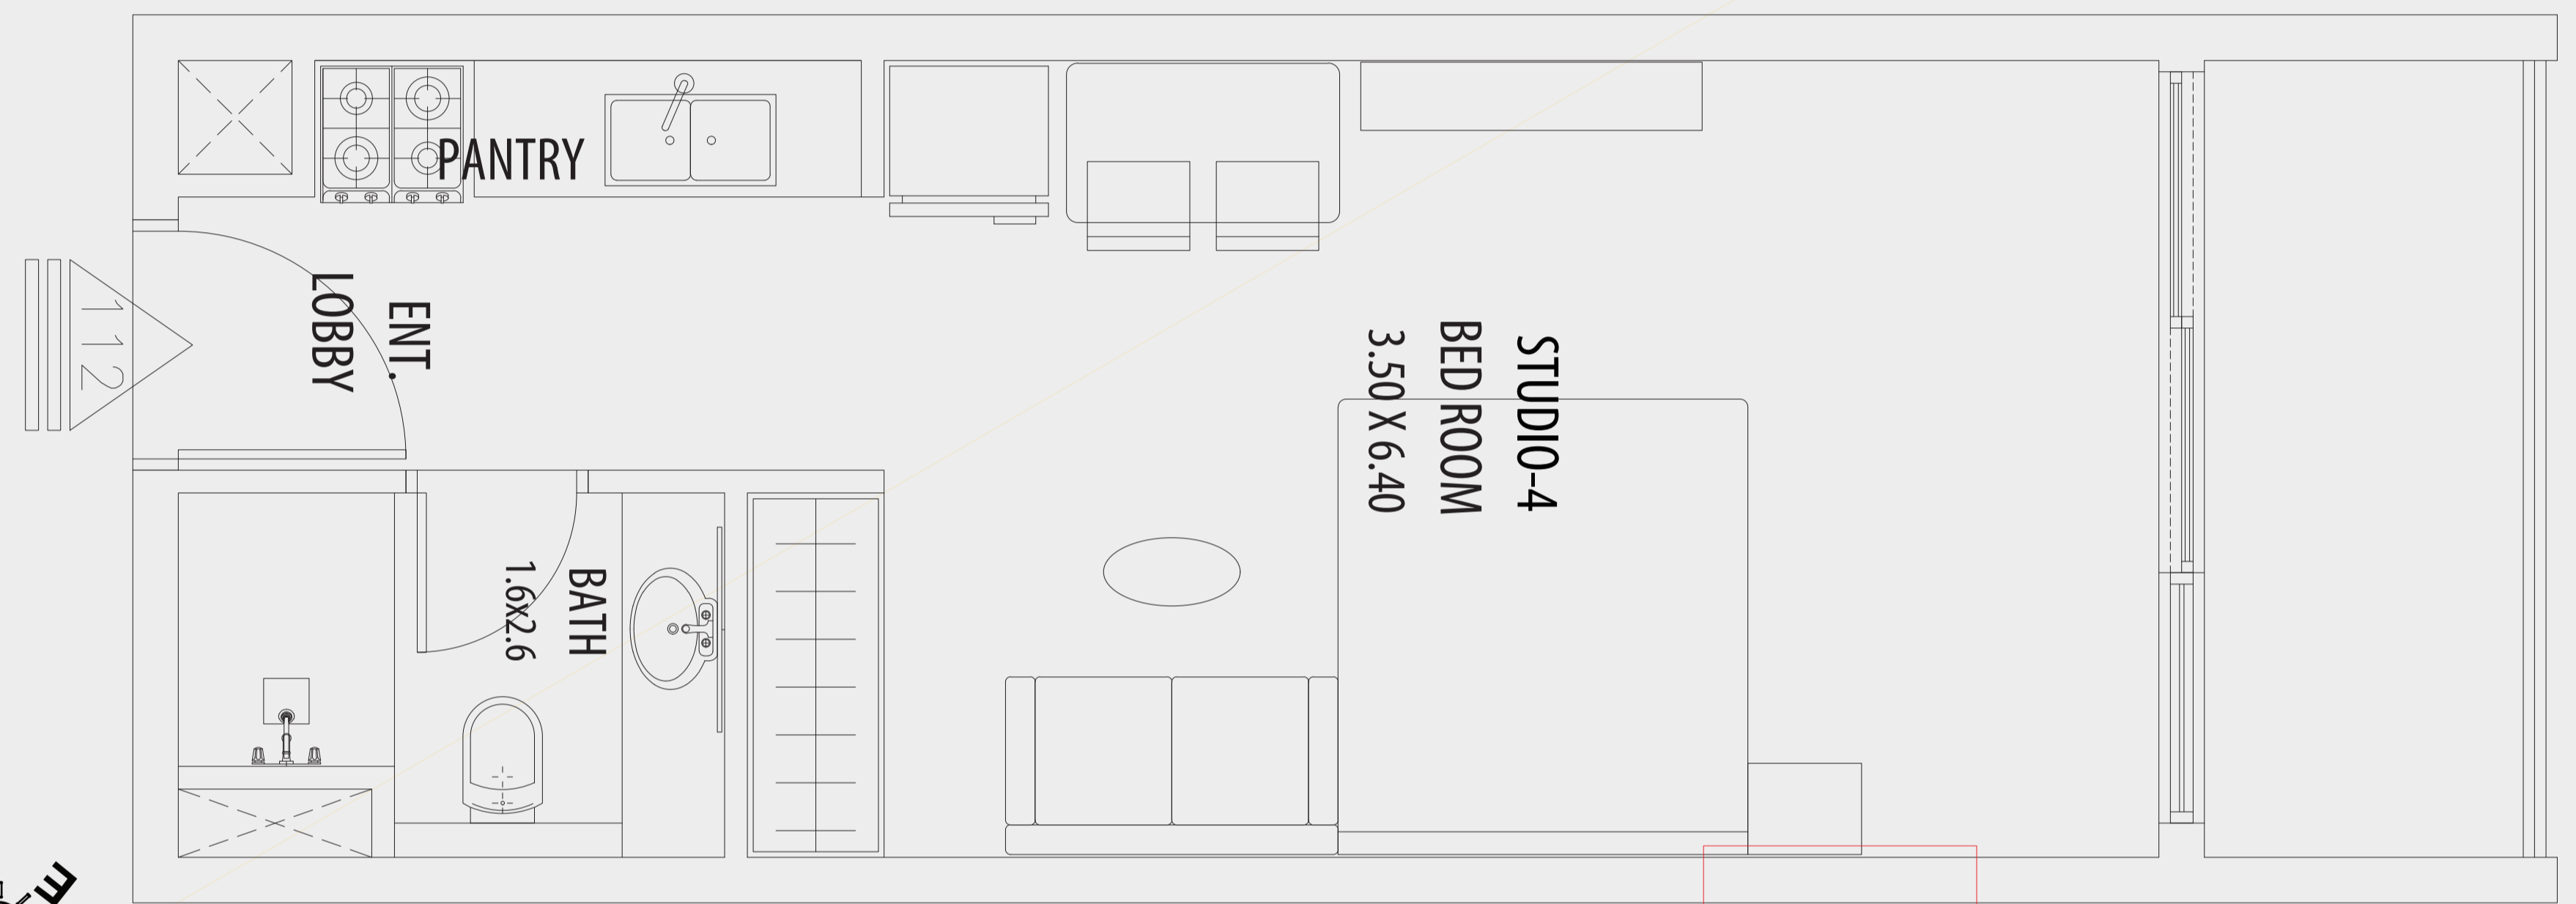

VIEWS VII
BY GOLDEN WOODS