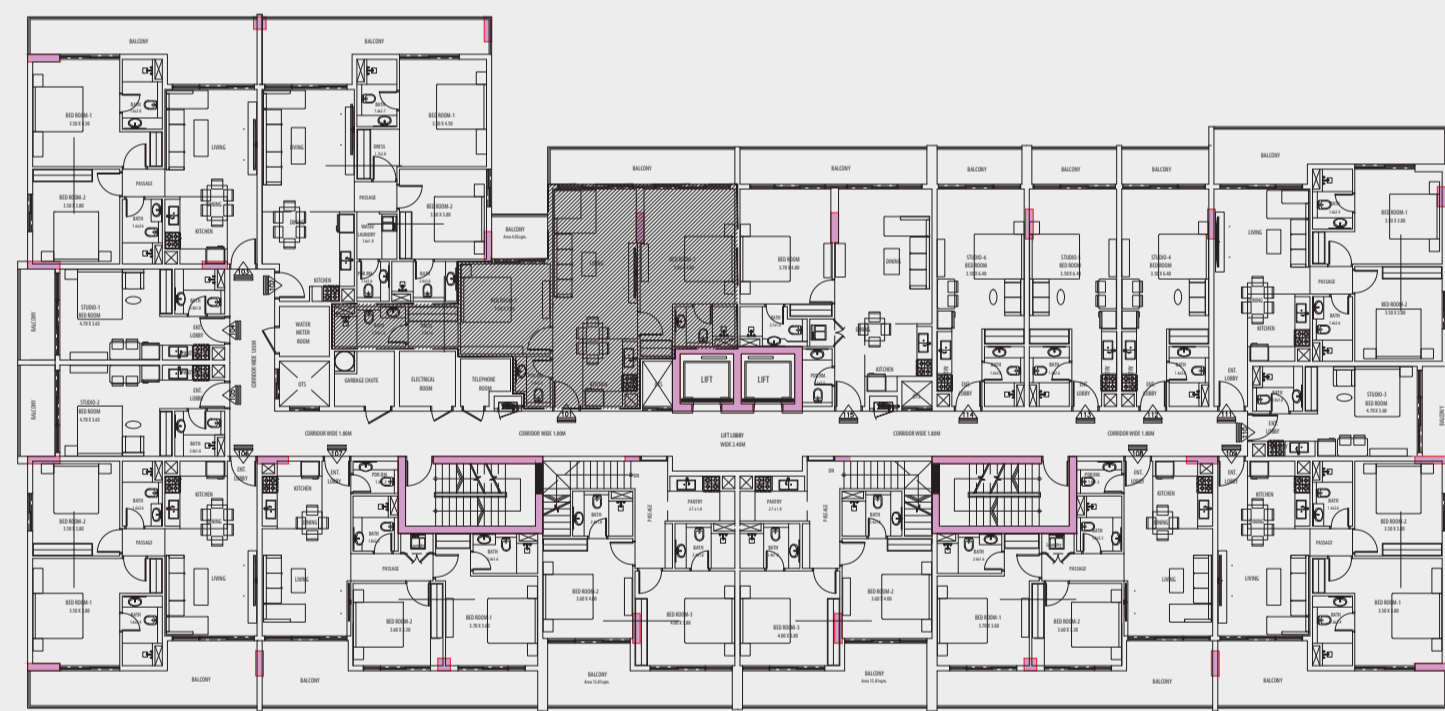

FLOOR PLAN

3BHK

UNIT G-01, G-02

AREA

SUITE AREA 130.22 SQM

BALCONY AREA 34.04 SQM

TOTAL 164.26 SQM / 1768.08 SFT

GROUND FLOOR PLAN

FIRST FLOOR PLAN

VIEWS VII
BY GOLDEN WOODS

2BHK

UNIT 101, 201, 301, 401

AREA

SUITE AREA 82.76 SQM

BALCONY AREA 15.95 SQM

TOTAL 98.71 SQM / 1062.51 SFT

FIRST FLOOR PLAN

VIEWS VII
BY GOLDEN WOODS

2BHK

UNIT 102, 202, 302, 402

AREA

SUITE AREA 82.14 SQM

BALCONY AREA 18.56 SQM

TOTAL 100.70 SQM / 1083.93 SFT

FIRST FLOOR PLAN

VIEWS VII
BY GOLDEN WOODS

2BHK

UNIT 103, 203, 303, 403

AREA

SUITE AREA 71.43 SQM

BALCONY AREA 18.69 SQM

TOTAL 90.12 SQM / 970.04 SFT