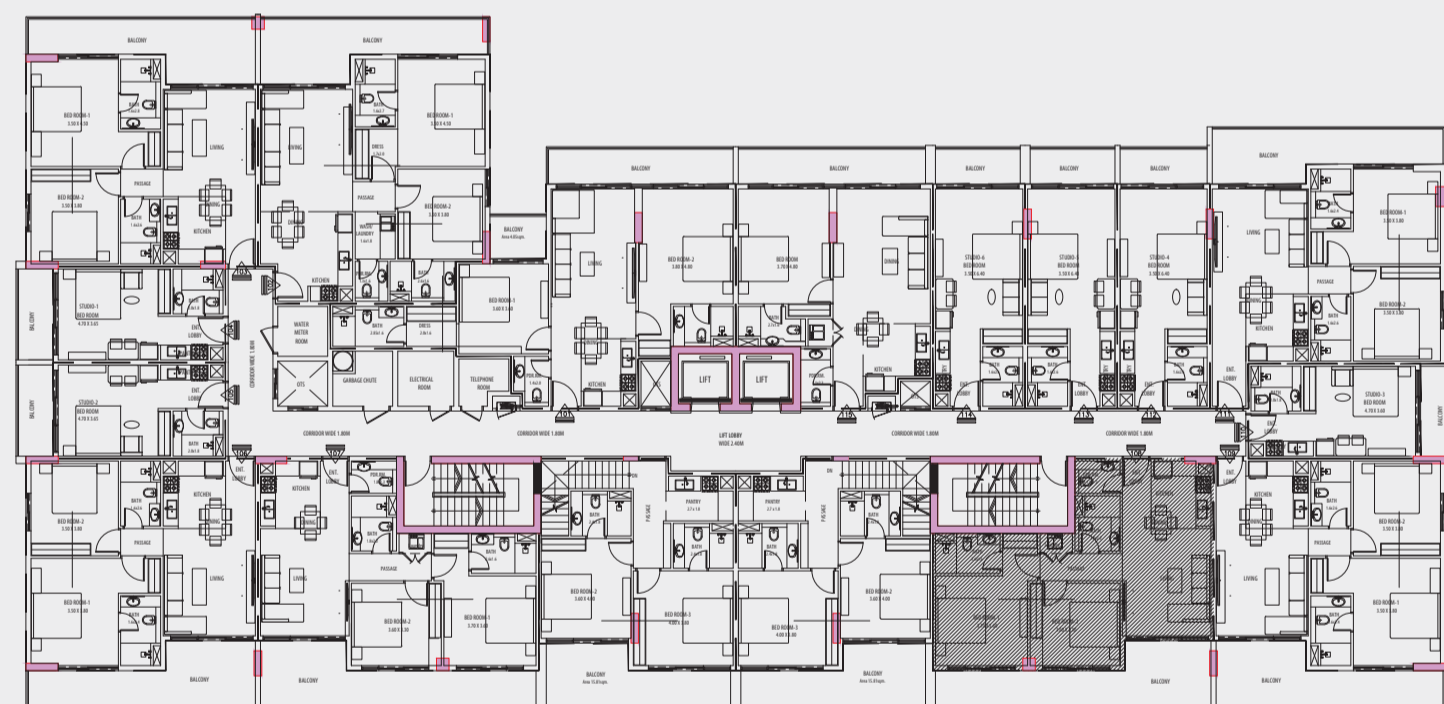

FIRST FLOOR PLAN

VIEWS VII
BY GOLDEN WOODS

2BHK

UNIT 108, 210, 310, 410

AREA

SUITE AREA 73.12 SQM

BALCONY AREA 21.69 SQM

TOTAL 94.81 SQM / 1020.53 SFT

FIRST FLOOR PLAN

VIEWS VII
BY GOLDEN WOODS

2BHK

UNIT 109, 211, 311, 411

AREA

SUITE AREA 71.44 SQM

BALCONY AREA 18.69 SQM

TOTAL 90.13 SQM / 970.15 SFT