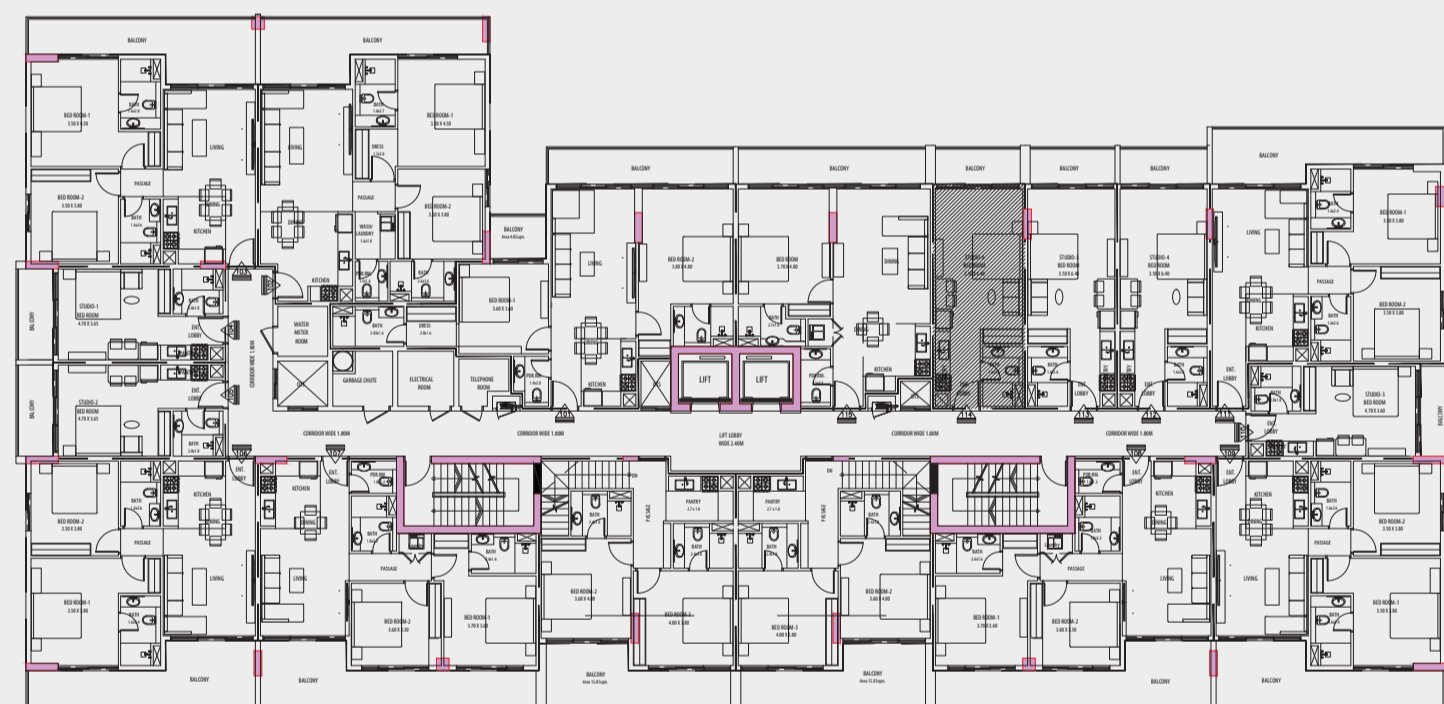

FIRST FLOOR PLAN

VIEWS VII
BY GOLDEN WOODS

STUDIO

UNIT 114, 216, 316, 416

AREA

SUITE AREA 32.06 SQM

BALCONY AREA 5.80 SQM

TOTAL 37.86 SQM / 407.52 SFT