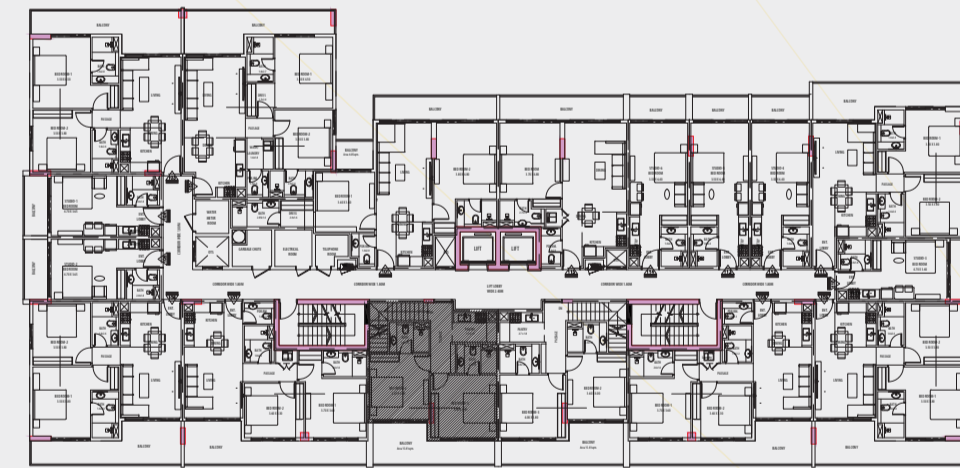

FLOOR PLAN

3BHK

UNIT G-01, G-02

AREA

SUITE AREA 130.22 SQM

BALCONY AREA 34.04 SQM

TOTAL 164.26 SQM / 1768.08 SFT

GROUND FLOOR PLAN

FIRST FLOOR PLAN

VIEWS VII
BY GOLDEN WOODS

2BHK

UNIT 101, 201, 301, 401

AREA

SUITE AREA 82.76 SQM

BALCONY AREA 15.95 SQM

TOTAL 98.71 SQM / 1062.51 SFT

FIRST FLOOR PLAN

VIEWS VII
BY GOLDEN WOODS

2BHK

UNIT 102, 202, 302, 402

AREA

SUITE AREA 82.14 SQM

BALCONY AREA 18.56 SQM

TOTAL 100.70 SQM / 1083.93 SFT

FIRST FLOOR PLAN

VIEWS VII
BY GOLDEN WOODS

2BHK

UNIT 103, 203, 303, 403

AREA

SUITE AREA 71.43 SQM

BALCONY AREA 18.69 SQM

TOTAL 90.12 SQM / 970.04 SFT