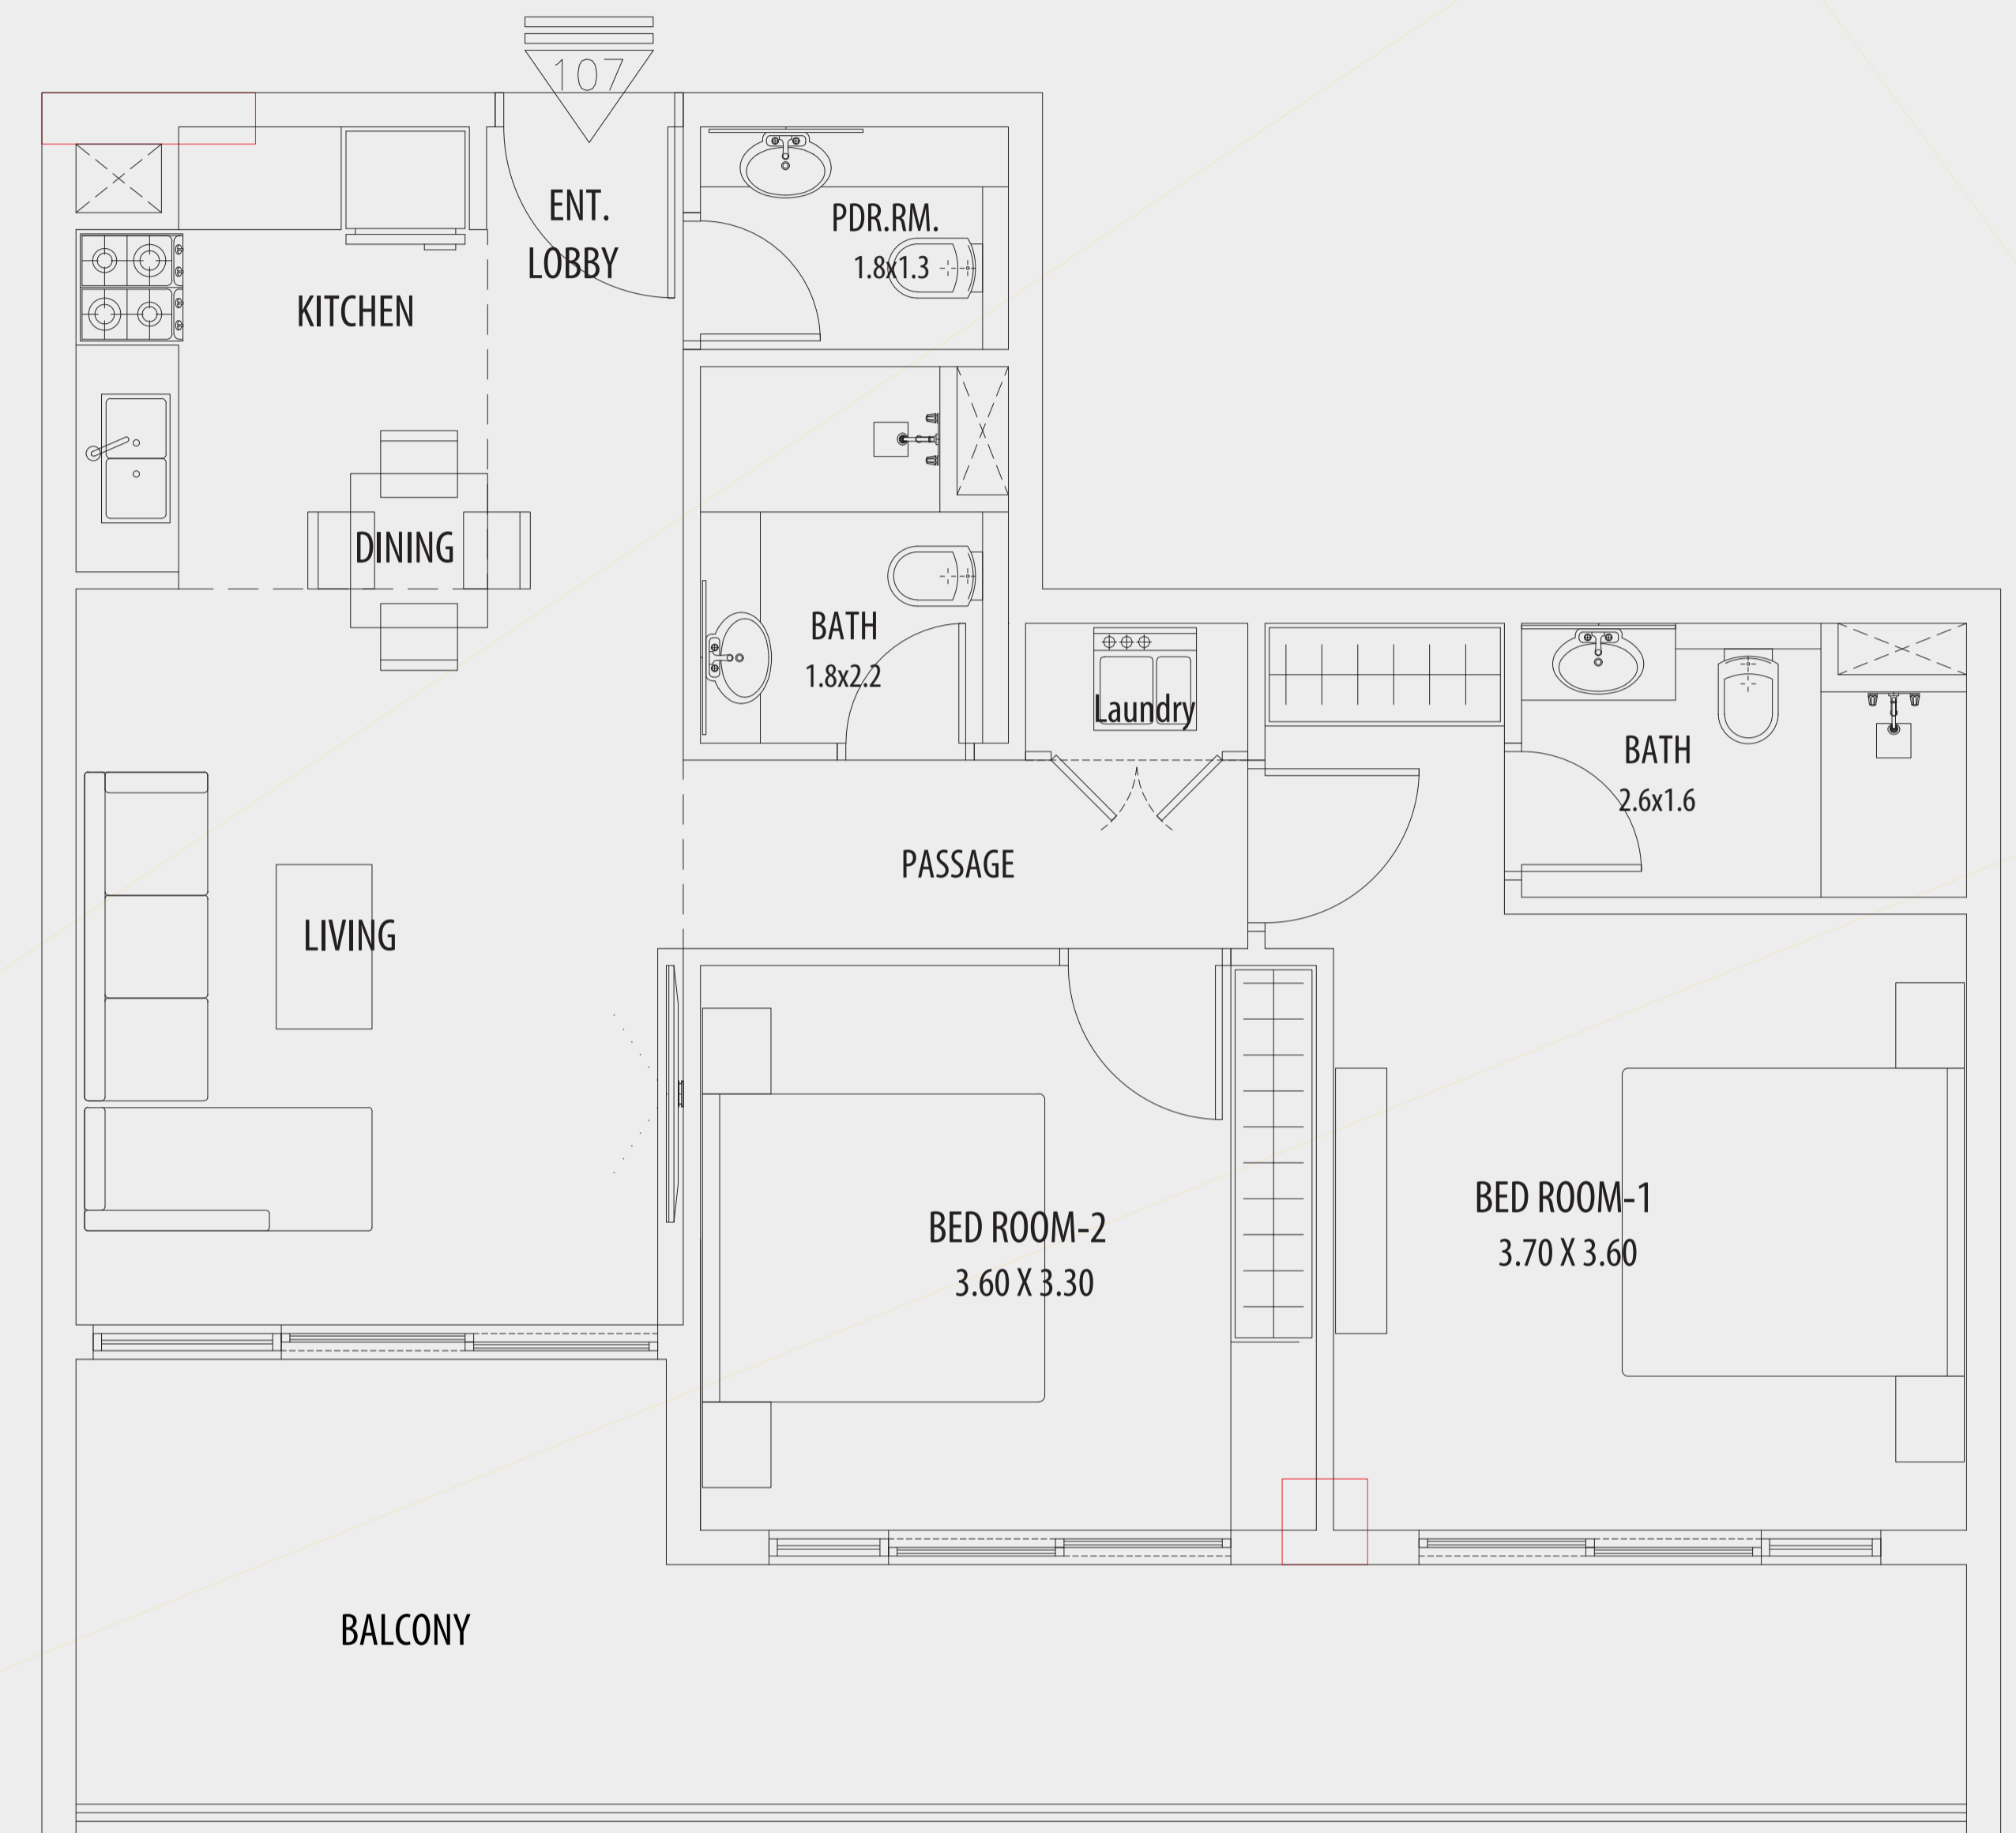

VIEWS VII
BY GOLDEN WOODS