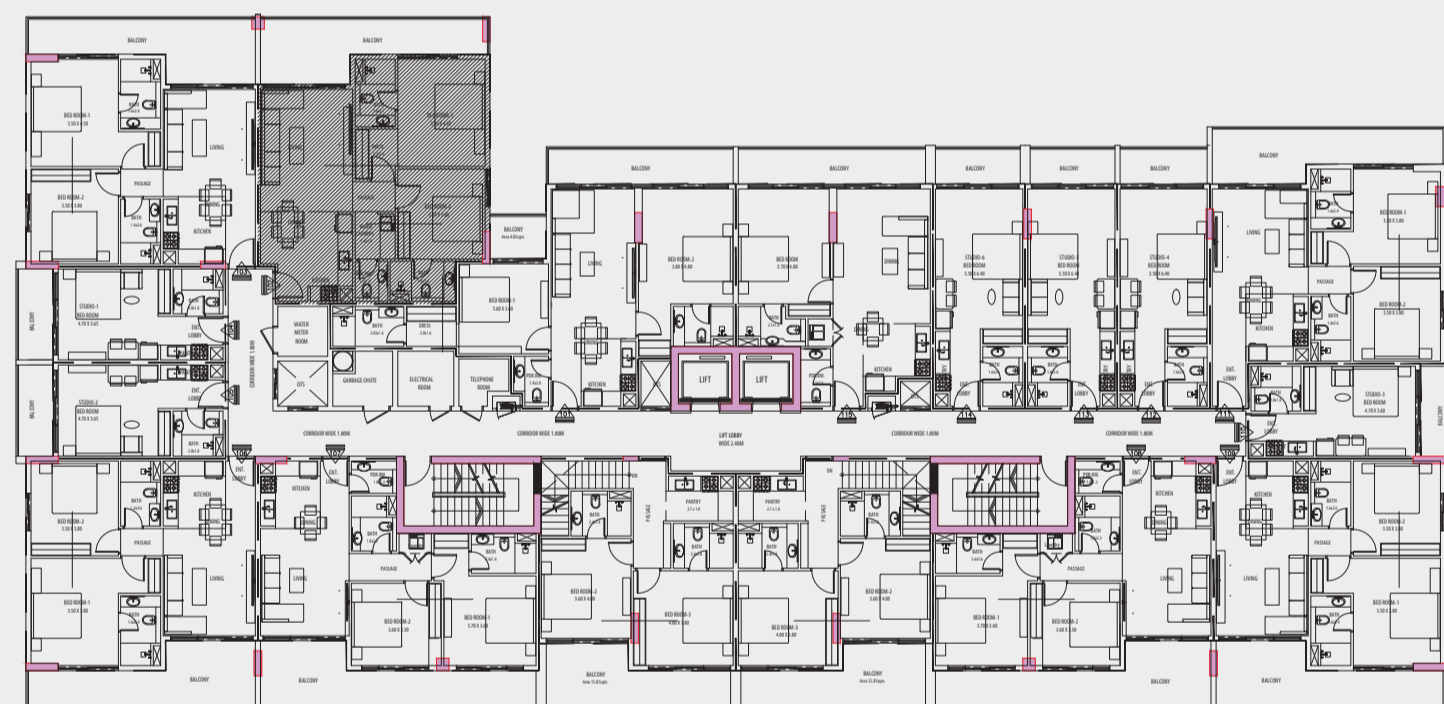

FIRST FLOOR PLAN

VIEWS VII
BY GOLDEN WOODS

2BHK

UNIT 101, 201, 301, 401

AREA

SUITE AREA 82.76 SQM

BALCONY AREA 15.95 SQM

TOTAL 98.71 SQM / 1062.51 SFT

FIRST FLOOR PLAN

VIEWS VII
BY GOLDEN WOODS

2BHK

UNIT 102, 202, 302, 402

AREA

SUITE AREA 82.14 SQM

BALCONY AREA 18.56 SQM

TOTAL 100.70 SQM / 1083.93 SFT

FIRST FLOOR PLAN

VIEWS VII
BY GOLDEN WOODS

2BHK

UNIT 103, 203, 303, 403

AREA

SUITE AREA 71.43 SQM

BALCONY AREA 18.69 SQM

TOTAL 90.12 SQM / 970.04 SFT