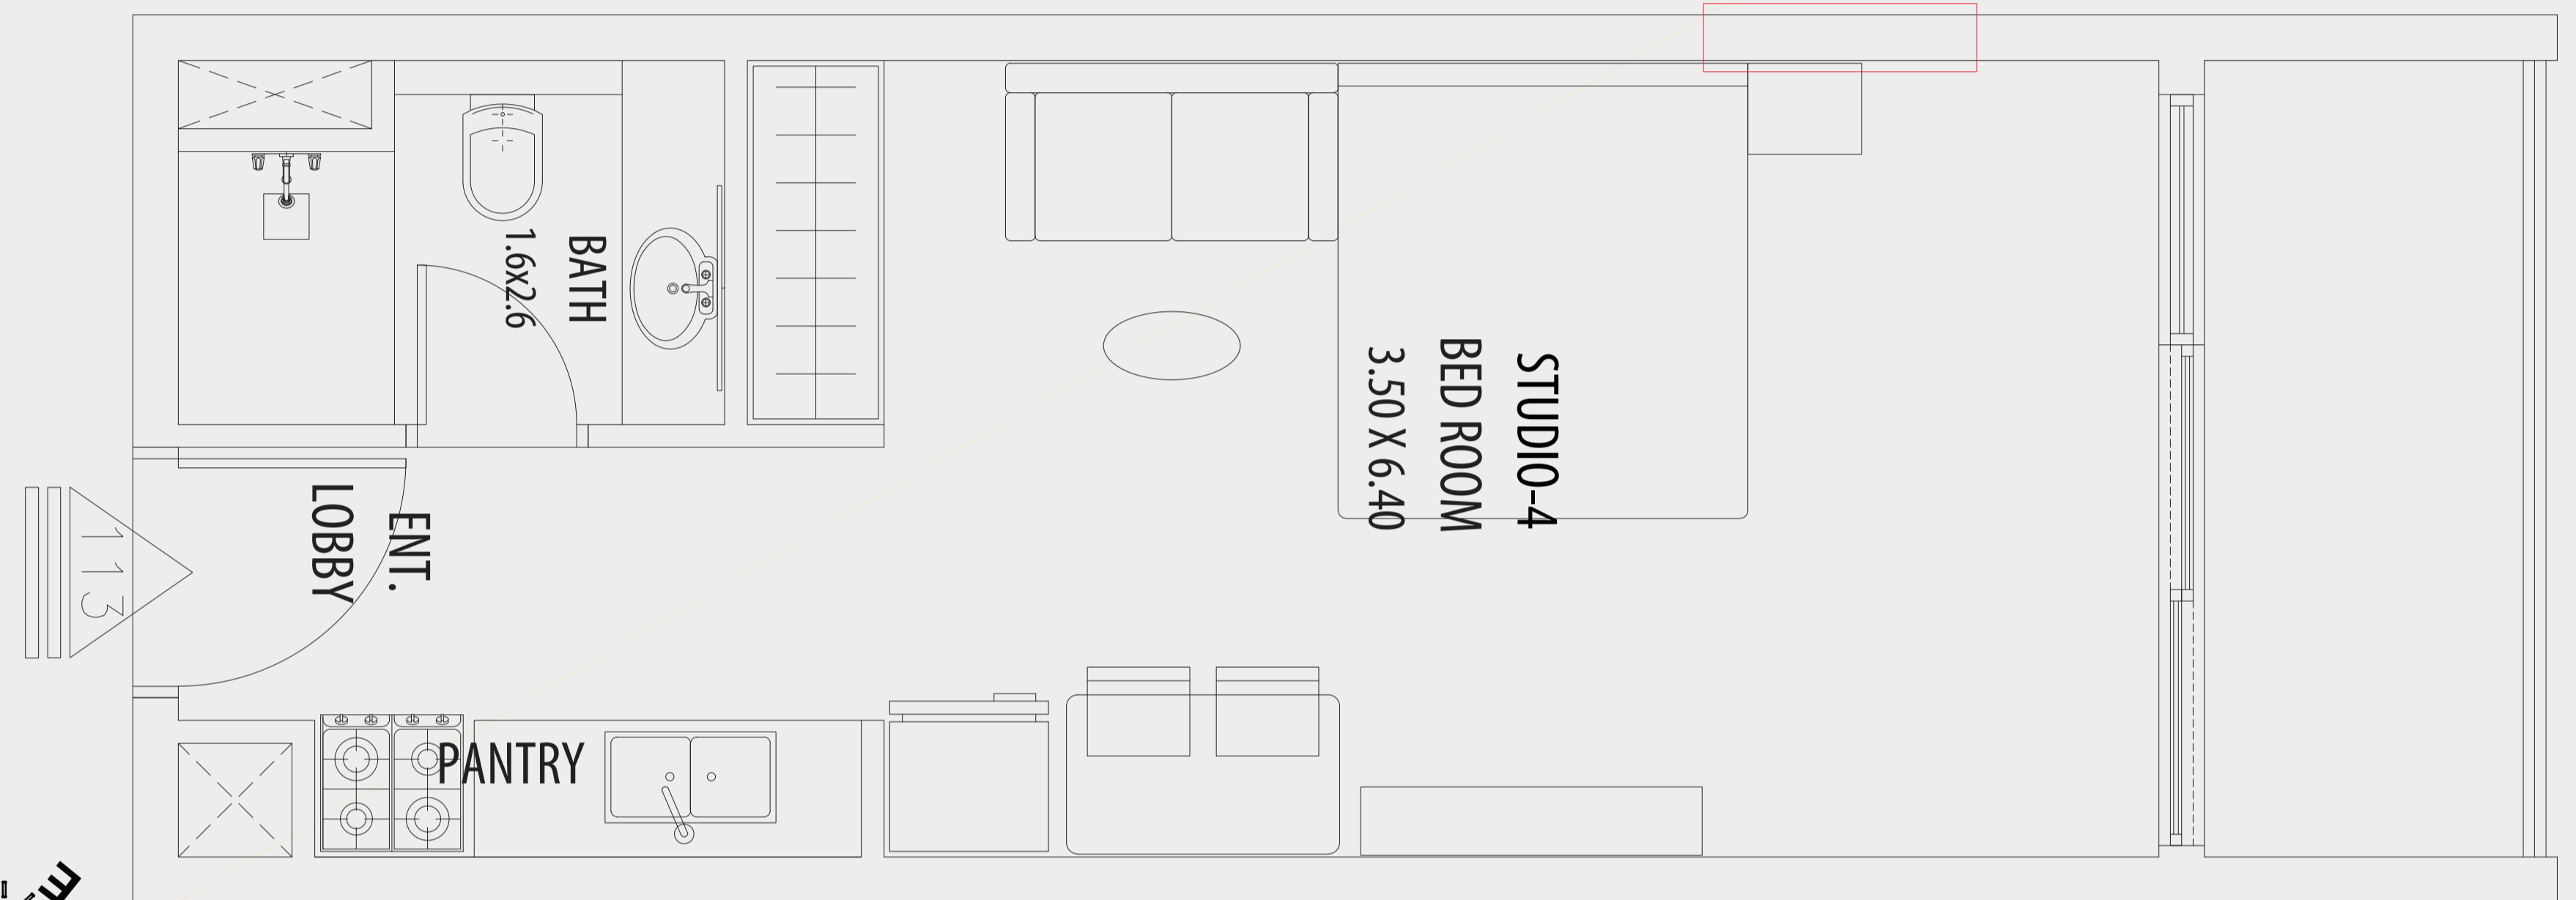

VIEWS VII
BY GOLDEN WOODS