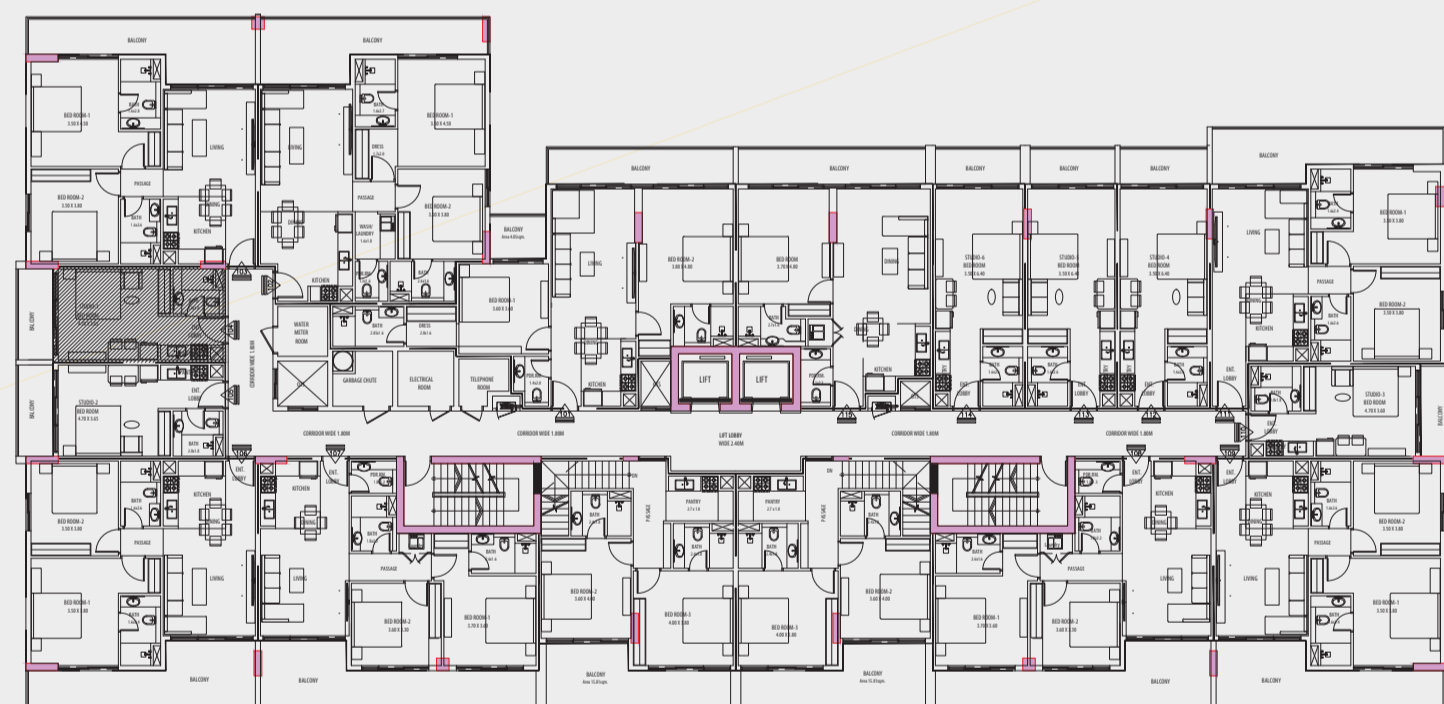

FIRST FLOOR PLAN

VIEWS VII
BY GOLDEN WOODS

2BHK

UNIT 103, 203, 303, 403

AREA

SUITE AREA 71.43 SQM

BALCONY AREA 18.69 SQM

TOTAL 90.12 SQM / 970.04 SFT

FIRST FLOOR PLAN

VIEWS VII
BY GOLDEN WOODS

STUDIO

UNIT 104, 204, 304, 404

AREA

SUITE AREA 25.35 SQM

BALCONY AREA 5.95 SQM

TOTAL 31.30 SQM / 336.91 SFT

FIRST FLOOR PLAN

VIEWS VII
BY GOLDEN WOODS

STUDIO

UNIT 105, 205, 305, 405

AREA

SUITE AREA 25.35 SQM

BALCONY AREA 5.95 SQM

TOTAL 31.30 SQM / 336.91 SFT

FIRST FLOOR PLAN

VIEWS VII
BY GOLDEN WOODS

2BHK

UNIT 106, 206, 306, 406

AREA

SUITE AREA 71.43 SQM

BALCONY AREA 18.69 SQM

TOTAL 90.12 SQM / 970.04 SFT