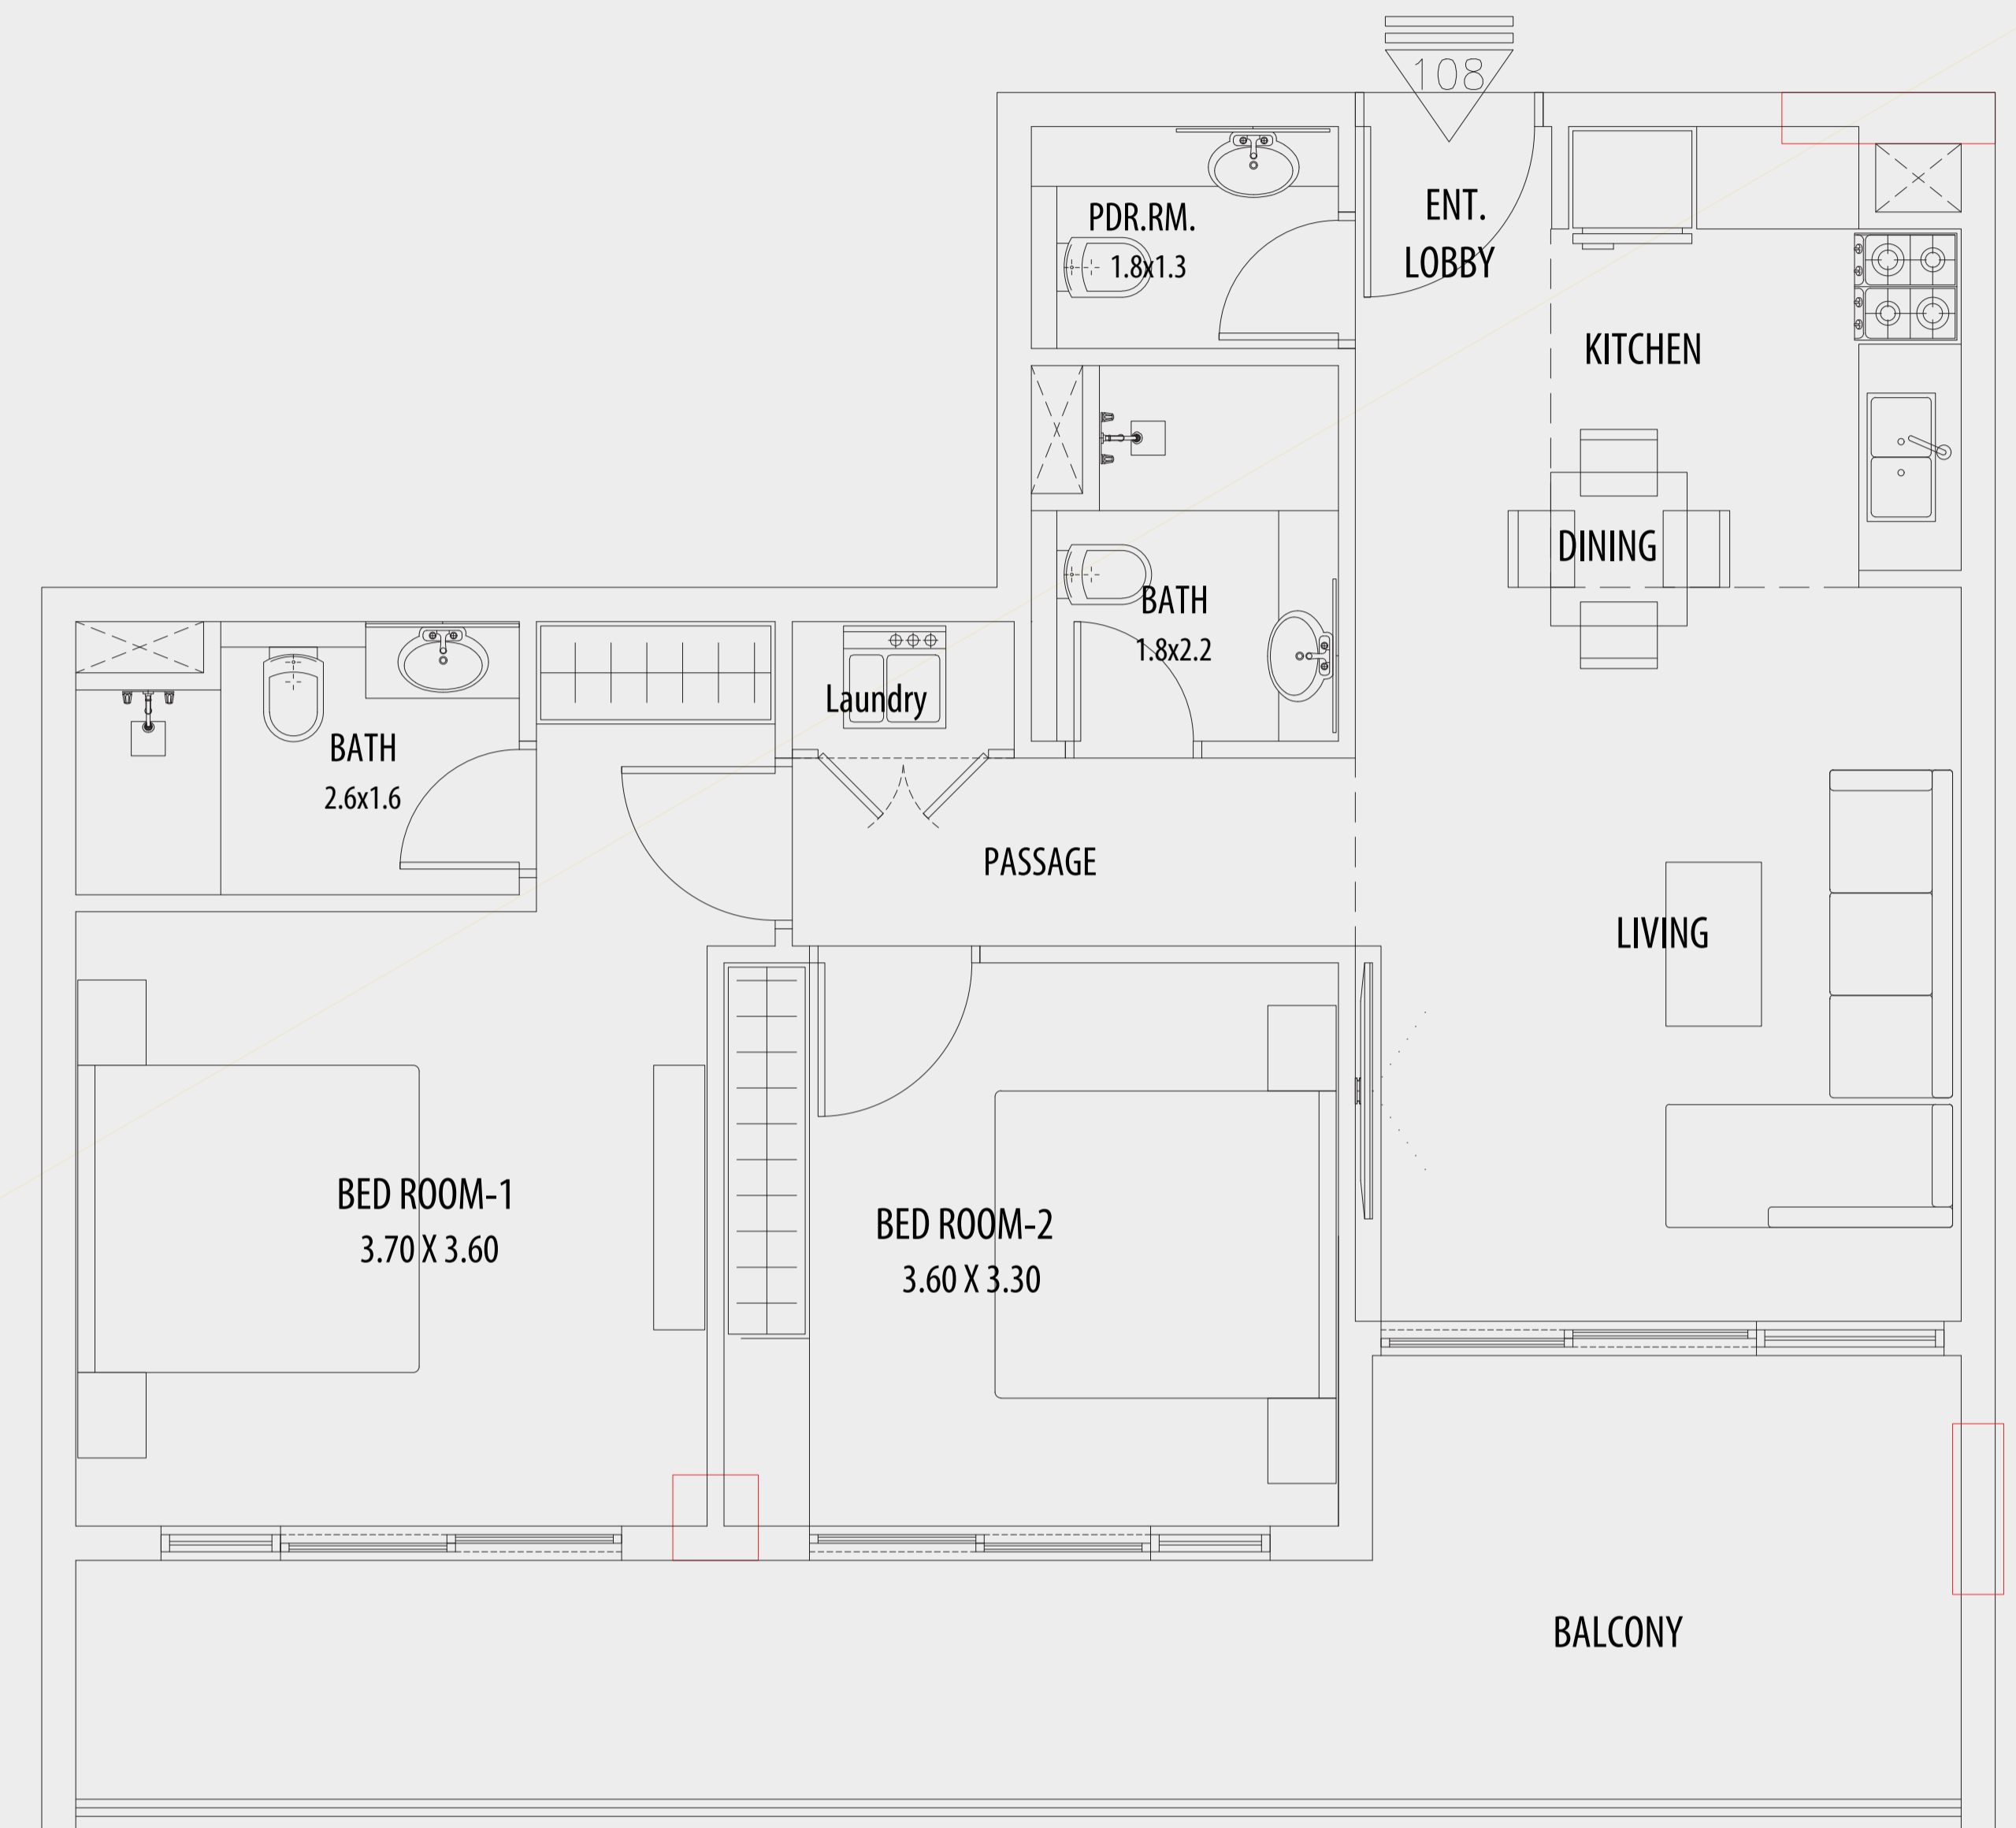

VIEWS VII
BY GOLDEN WOODS