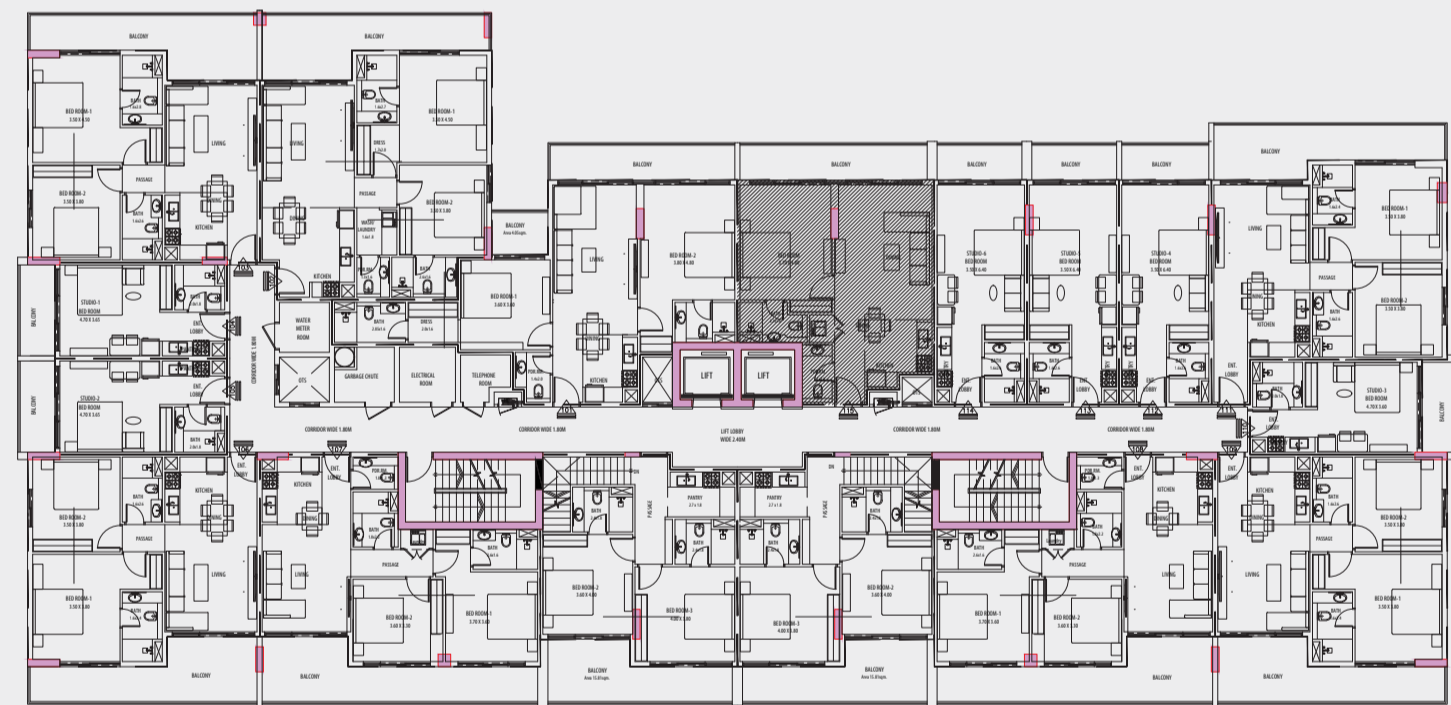

FIRST FLOOR PLAN

VIEWS VII
BY GOLDEN WOODS

1BHK

UNIT 115, 217, 317, 417

AREA

SUITE AREA 61.62 SQM

BALCONY AREA 11.90 SQM

TOTAL 73.52 SQM / 791.36 SFT

FIRST FLOOR PLAN

VIEWS VII
BY GOLDEN WOODS

1BHK

UNIT 208, 308, 408

AREA

SUITE AREA 52.82 SQM

BALCONY AREA 19.70 SQM

TOTAL 72.52 SQM / 780.60 SFT