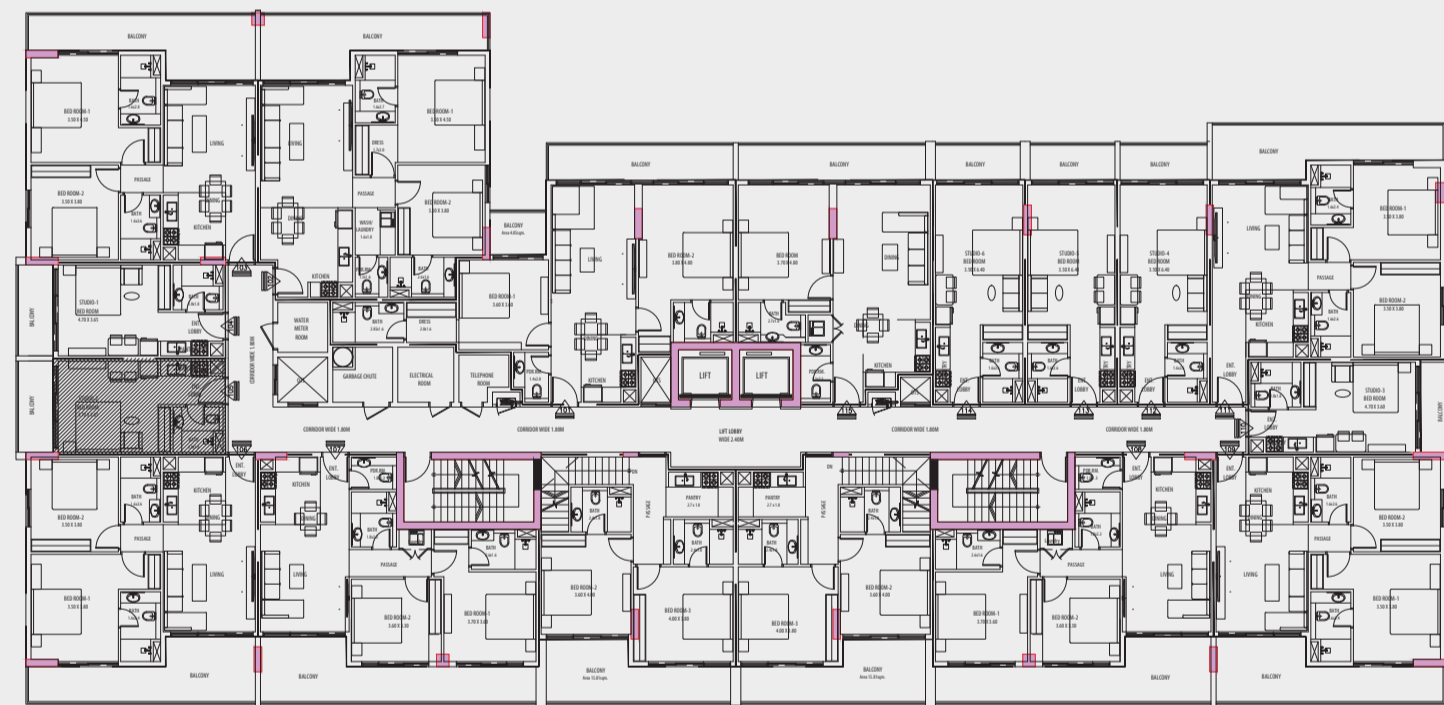

FIRST FLOOR PLAN

VIEWS VII
BY GOLDEN WOODS

STUDIO

UNIT 105, 205, 305, 405

AREA

SUITE AREA 25.35 SQM

BALCONY AREA 5.95 SQM

TOTAL 31.30 SQM / 336.91 SFT

FIRST FLOOR PLAN

VIEWS VII
BY GOLDEN WOODS

2BHK

UNIT 106, 206, 306, 406

AREA

SUITE AREA 71.43 SQM

BALCONY AREA 18.69 SQM

TOTAL 90.12 SQM / 970.04 SFT

FIRST FLOOR PLAN

VIEWS VII
BY GOLDEN WOODS

2BHK

UNIT 107, 207, 307, 407

AREA

SUITE AREA 73.12 SQM

BALCONY AREA 21.69 SQM

TOTAL 94.81 SQM / 1020.53 SFT