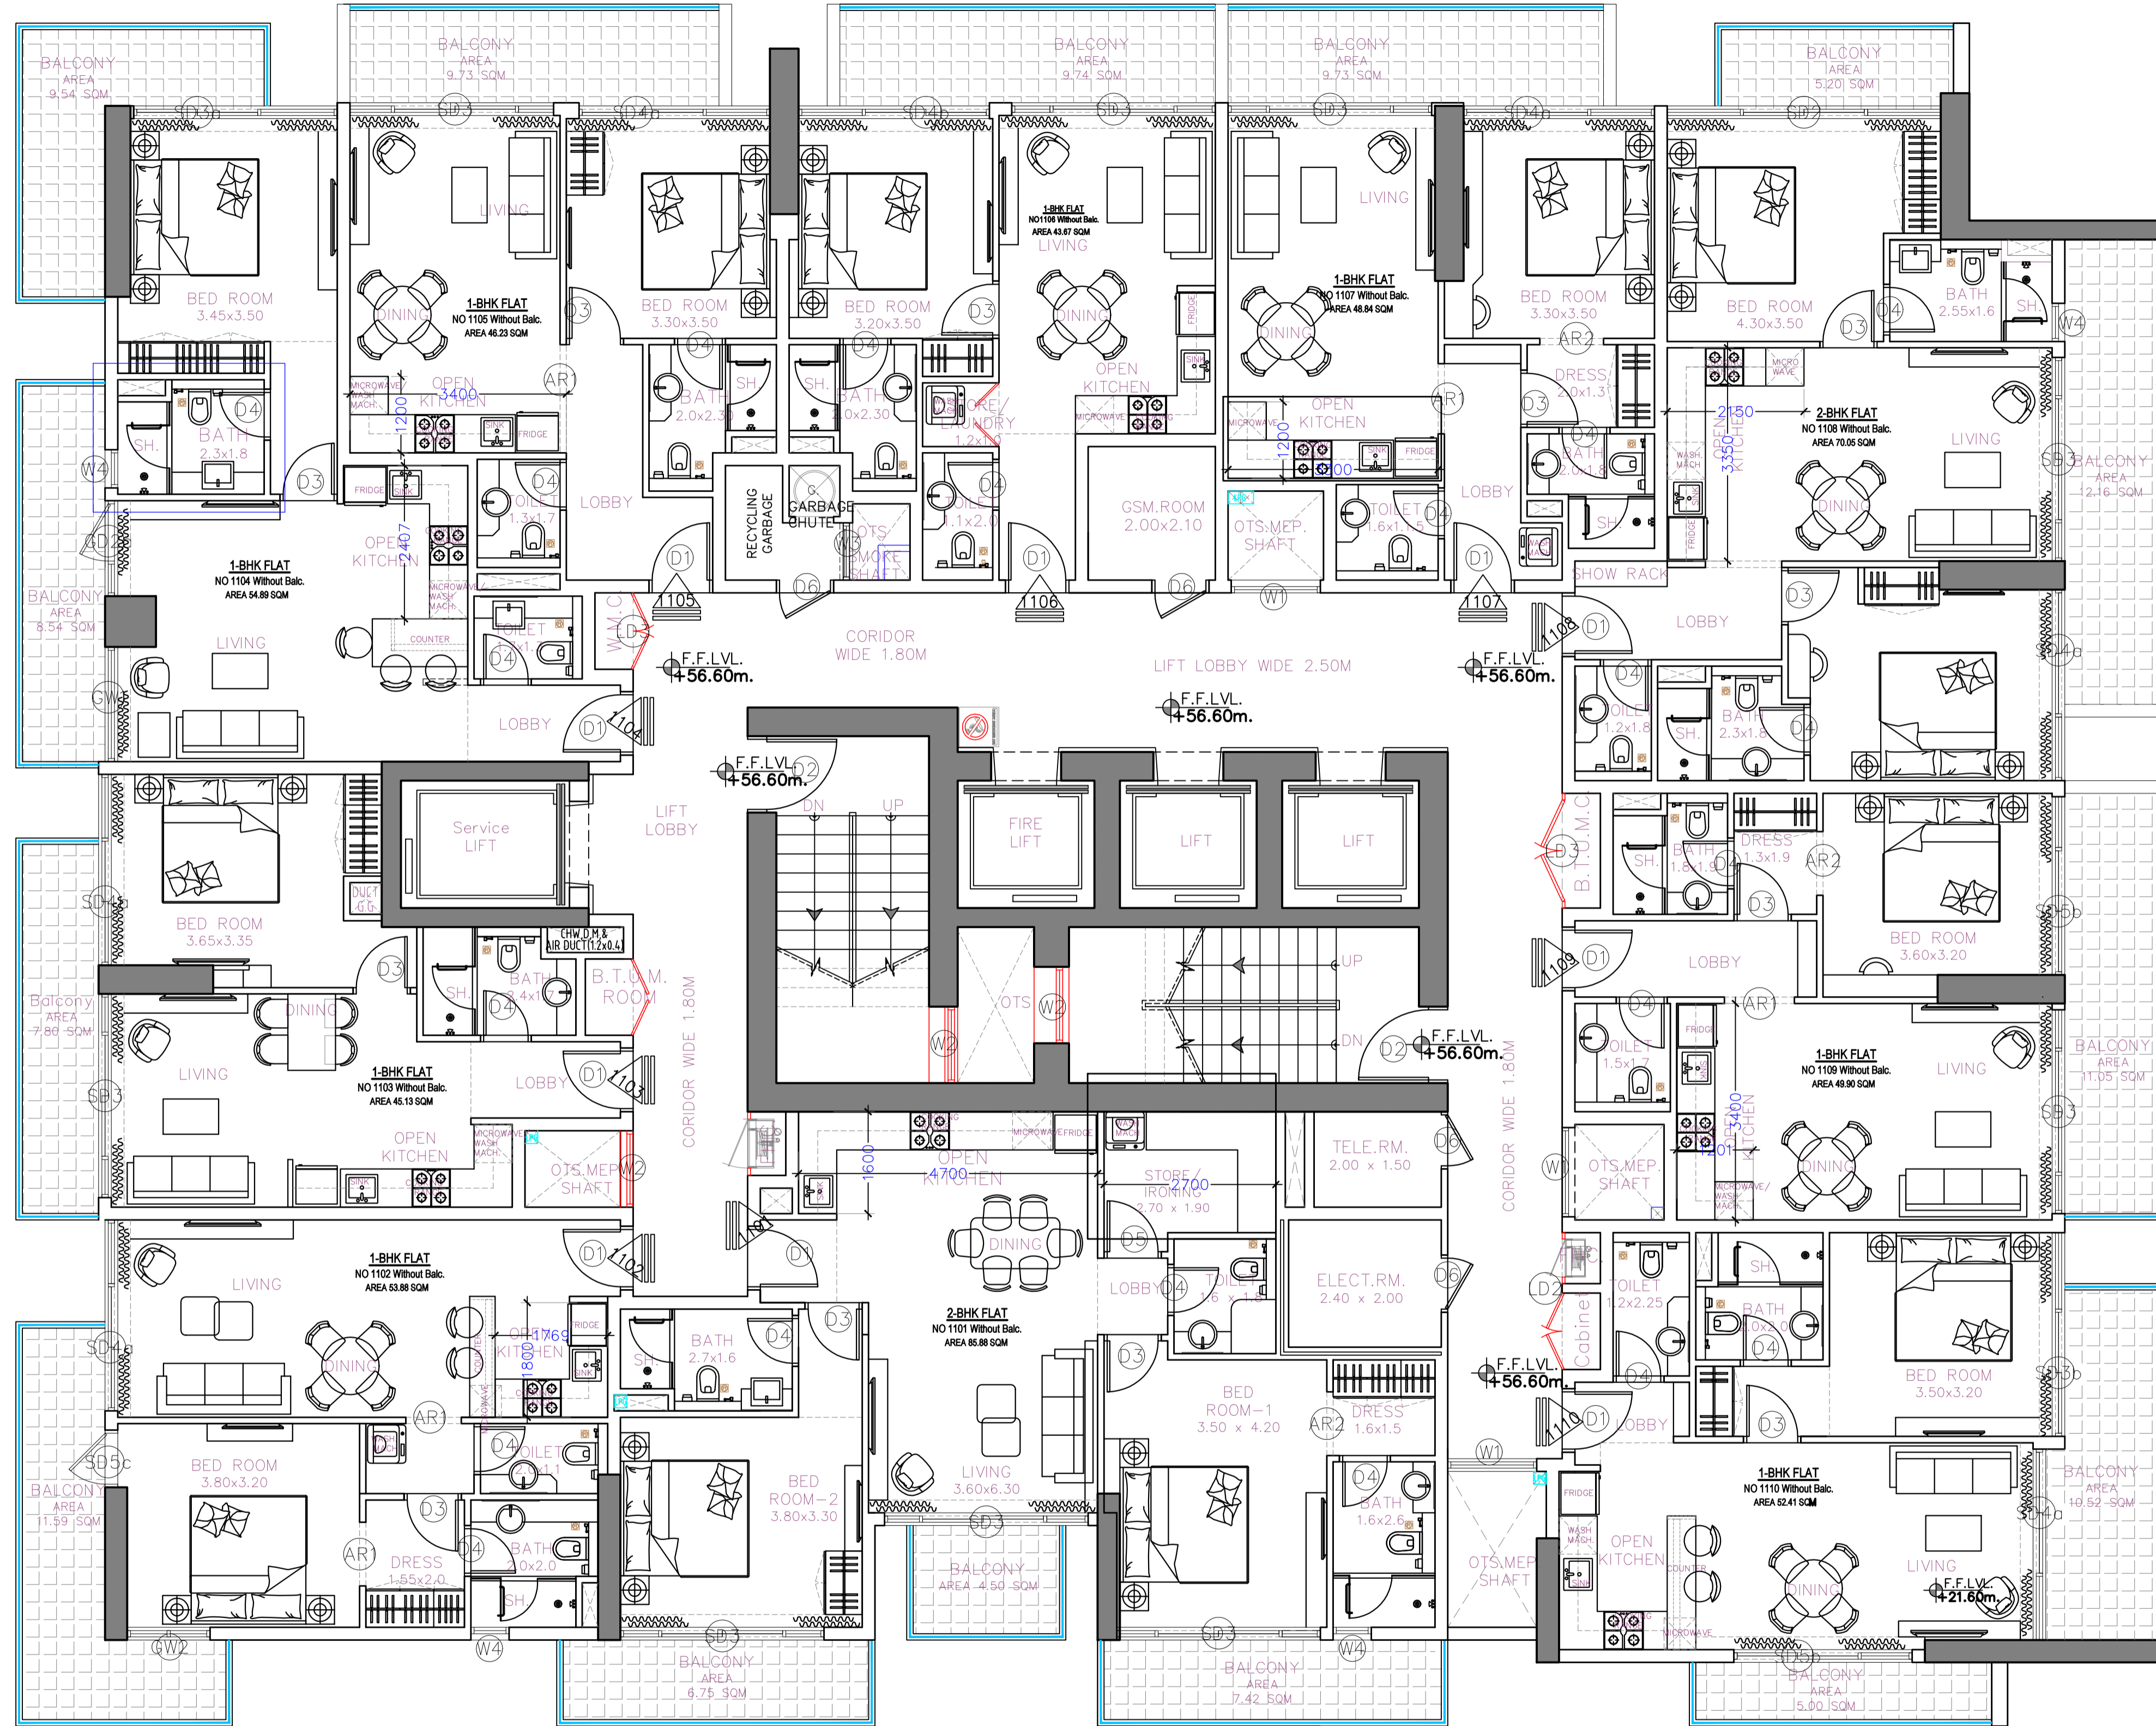

FIVE HOTEL

POOL VIEW WITH AMENITIES

MAIN ROAD

AMENITIES

11TH FLOOR PLAN FURNITURE LAYOUT

CLIENT

GOLDEN WOODS

PROPOSED INTERIOR FOR RESIDENTIAL BUILDING AT DUBAI

DRAWING NO

DATE 01-12-2025

SCALE N.T.S

DRAWN BY

CHECKED BY

AKBAR MAREDIA
DESIGNS
INTERIORS & ARCHITECTURAL CONSULTANTS
601-602 PENINSULA PLAZA, FUN REPUBLIC
LANE, ANDHERI-WEST MUMBAI -400053
TEL : 022 46087415