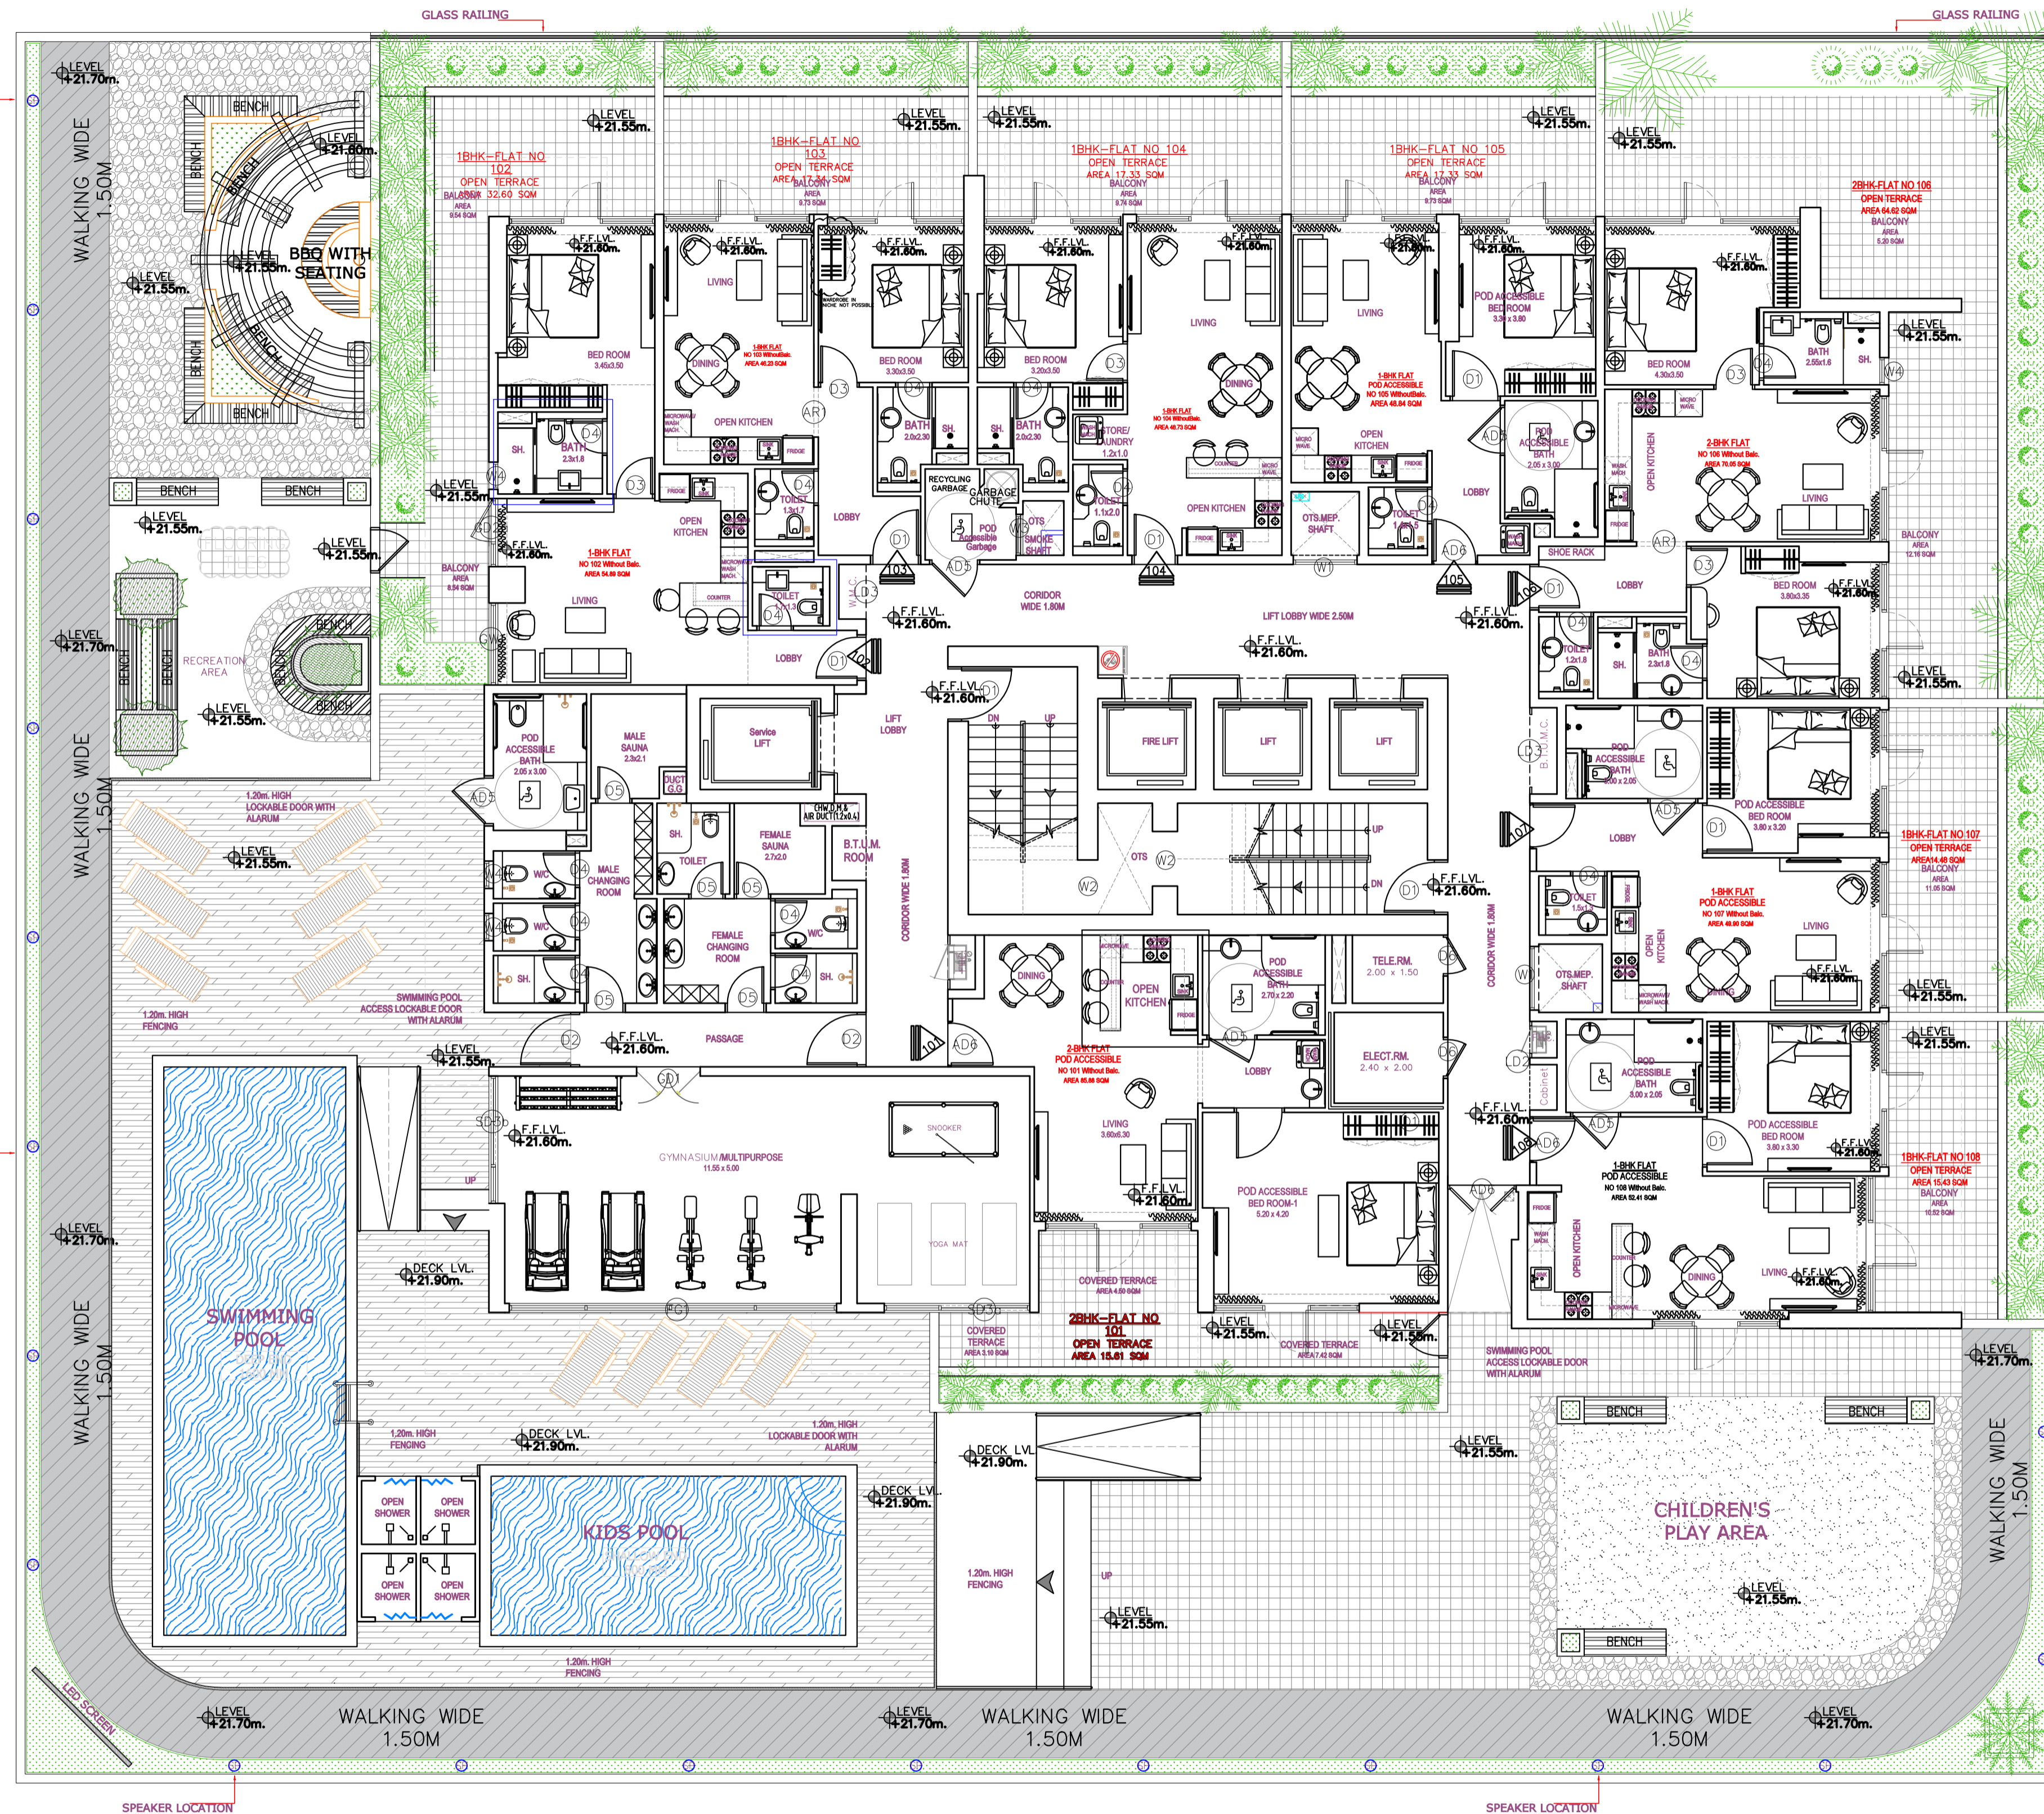

# FIVE HOTEL

POOL VIEW WITH AMENITIES

MAIN ROAD

## AMENITIES

FIRST FLOOR PLAN

CLIENT

GOLDEN WOODS

PROPOSED INTERIOR FOR RESIDENTIAL BUILDING AT DUBAI

DRAWING NO

DATE 01.12.2025

SCALE N.T.S.