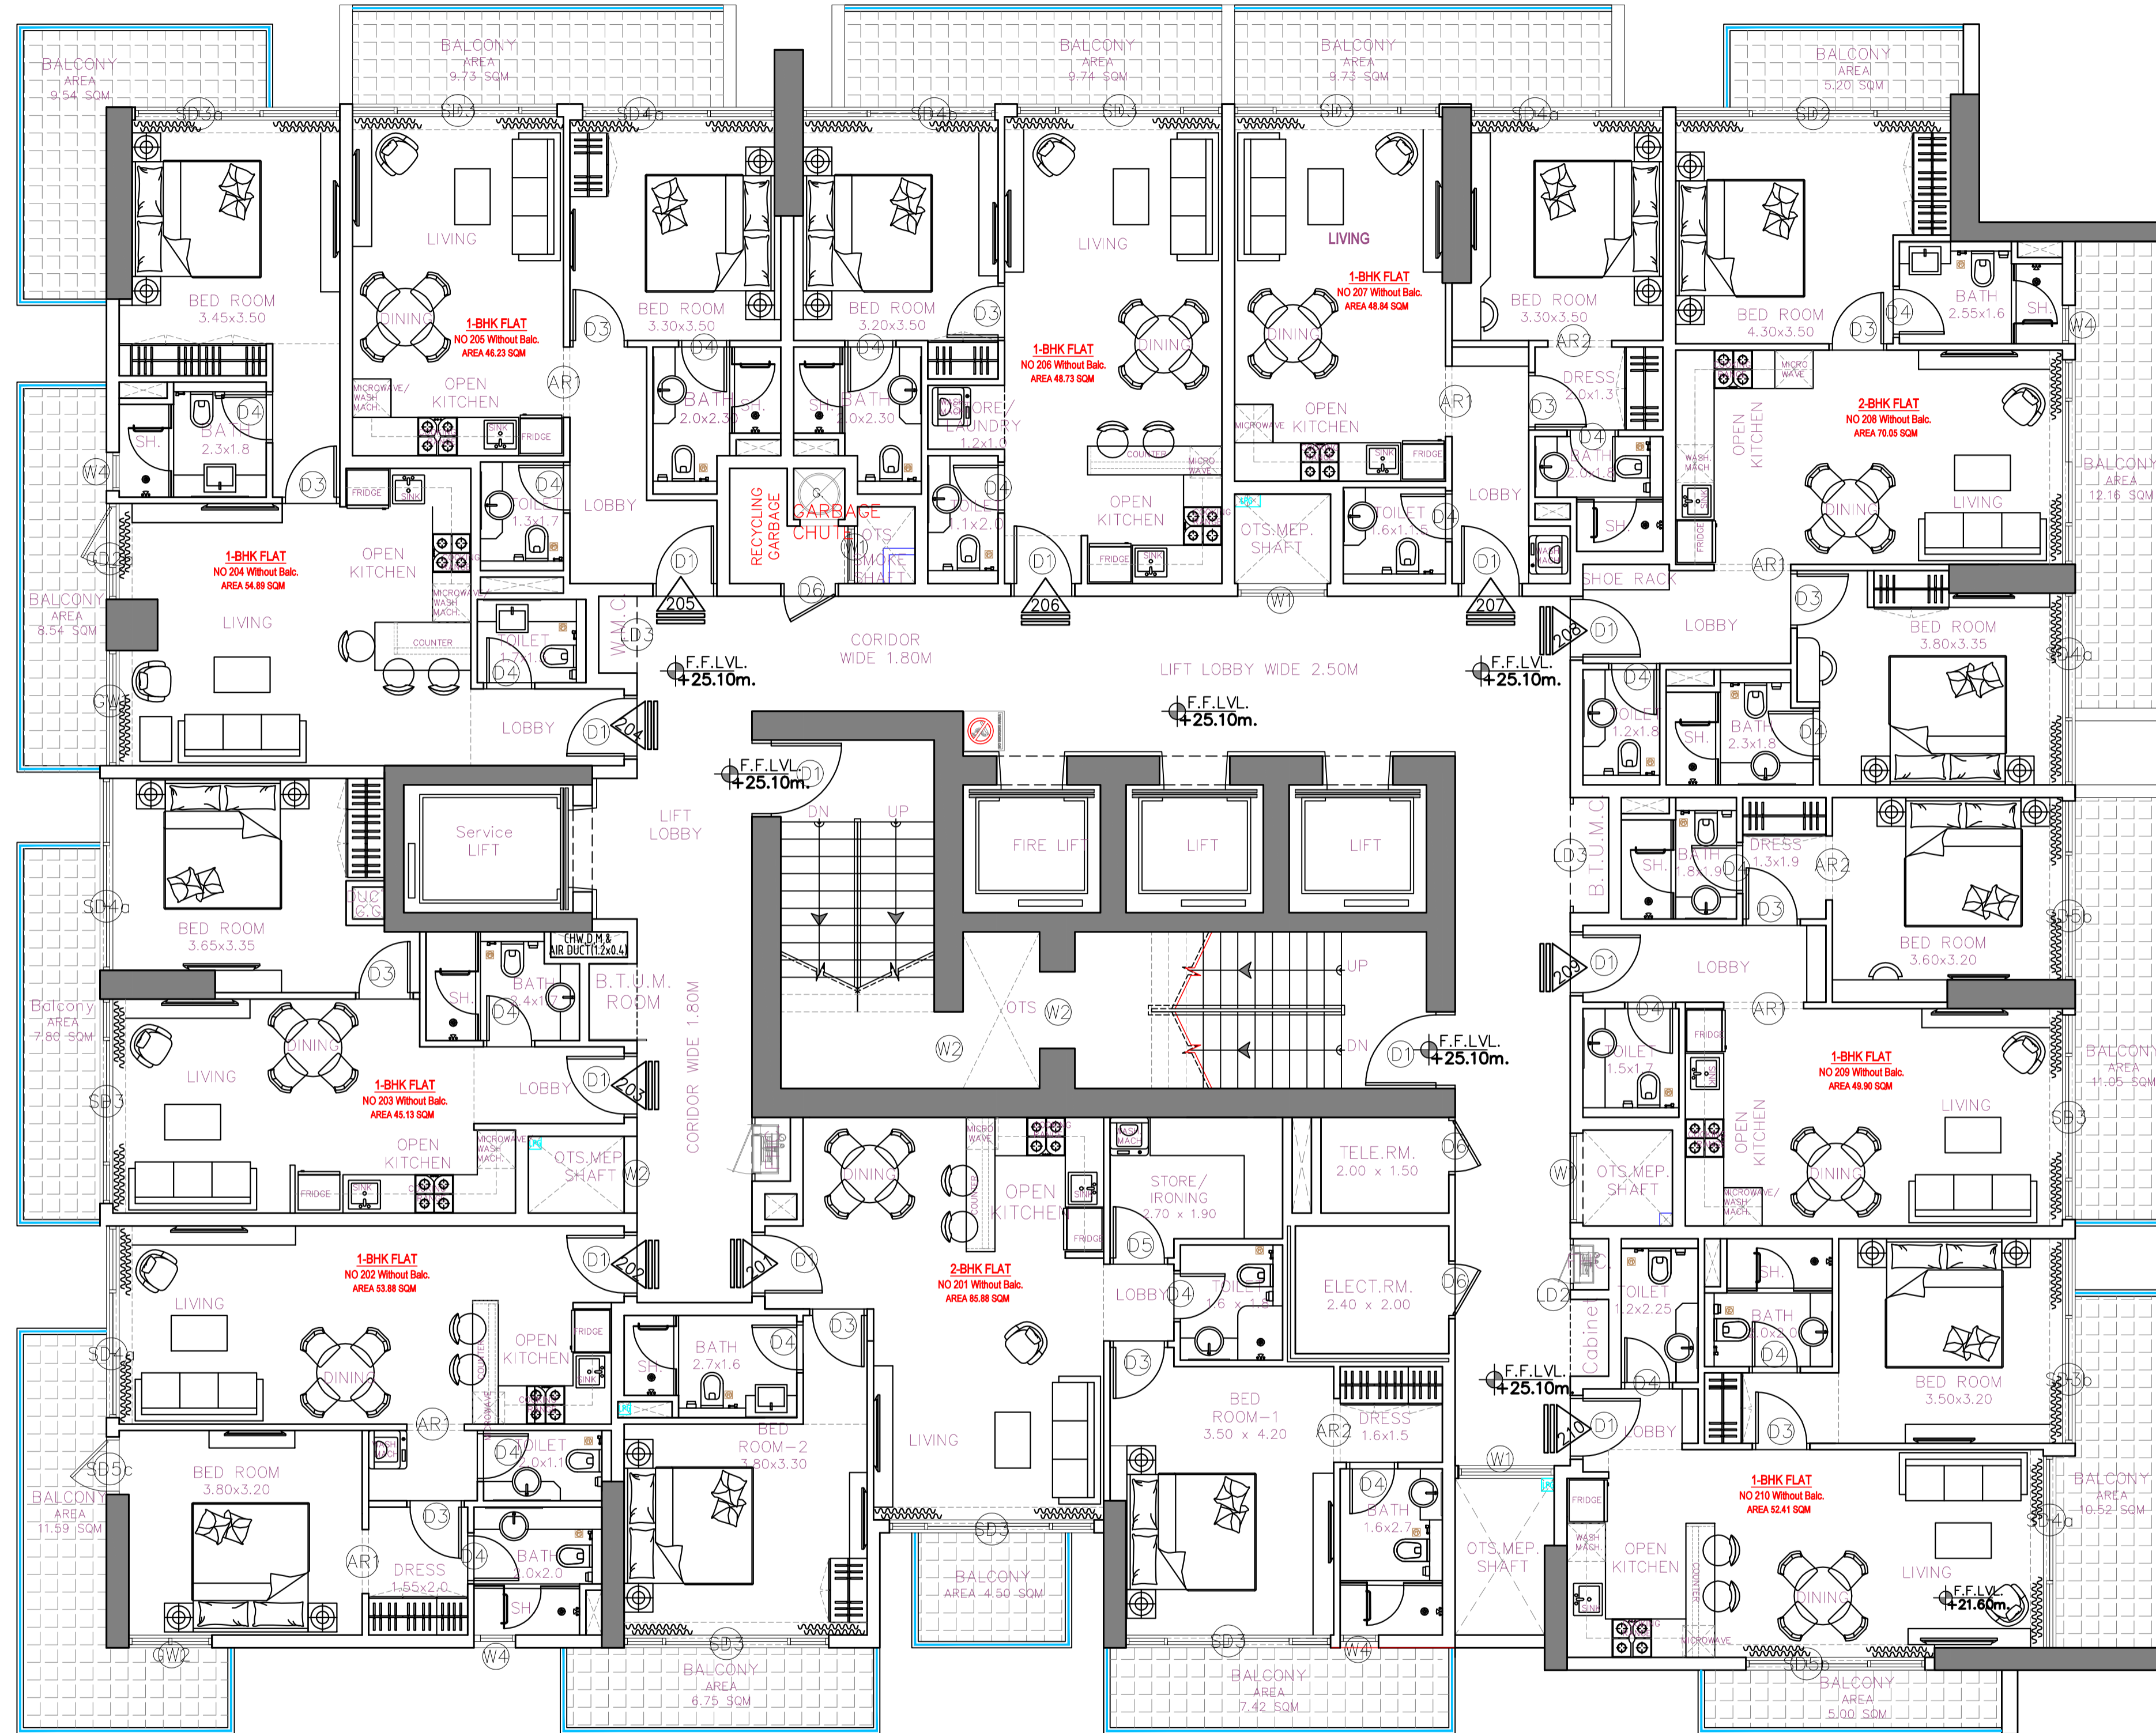

## AMENITIES

FIRST FLOOR PLAN

CLIENT

GOLDEN WOODS

PROPOSED INTERIOR FOR RESIDENTIAL BUILDING AT DUBAI

DRAWING NO

DATE 01.12.2025

SCALE N.T.S.

# FIVE HOTEL

POOL VIEW WITH AMENITIES

MAIN ROAD

# AMENITIES

2ND TO 10TH, 12TH TO 15TH FLOOR PLAN

CLIENT

GOLDEN WOODS

PROPOSED INTERIOR FOR RESIDENTIAL BUILDING AT DUBAI

DRAWING NO

DATE 01.12.2025

SCALE N.T.S