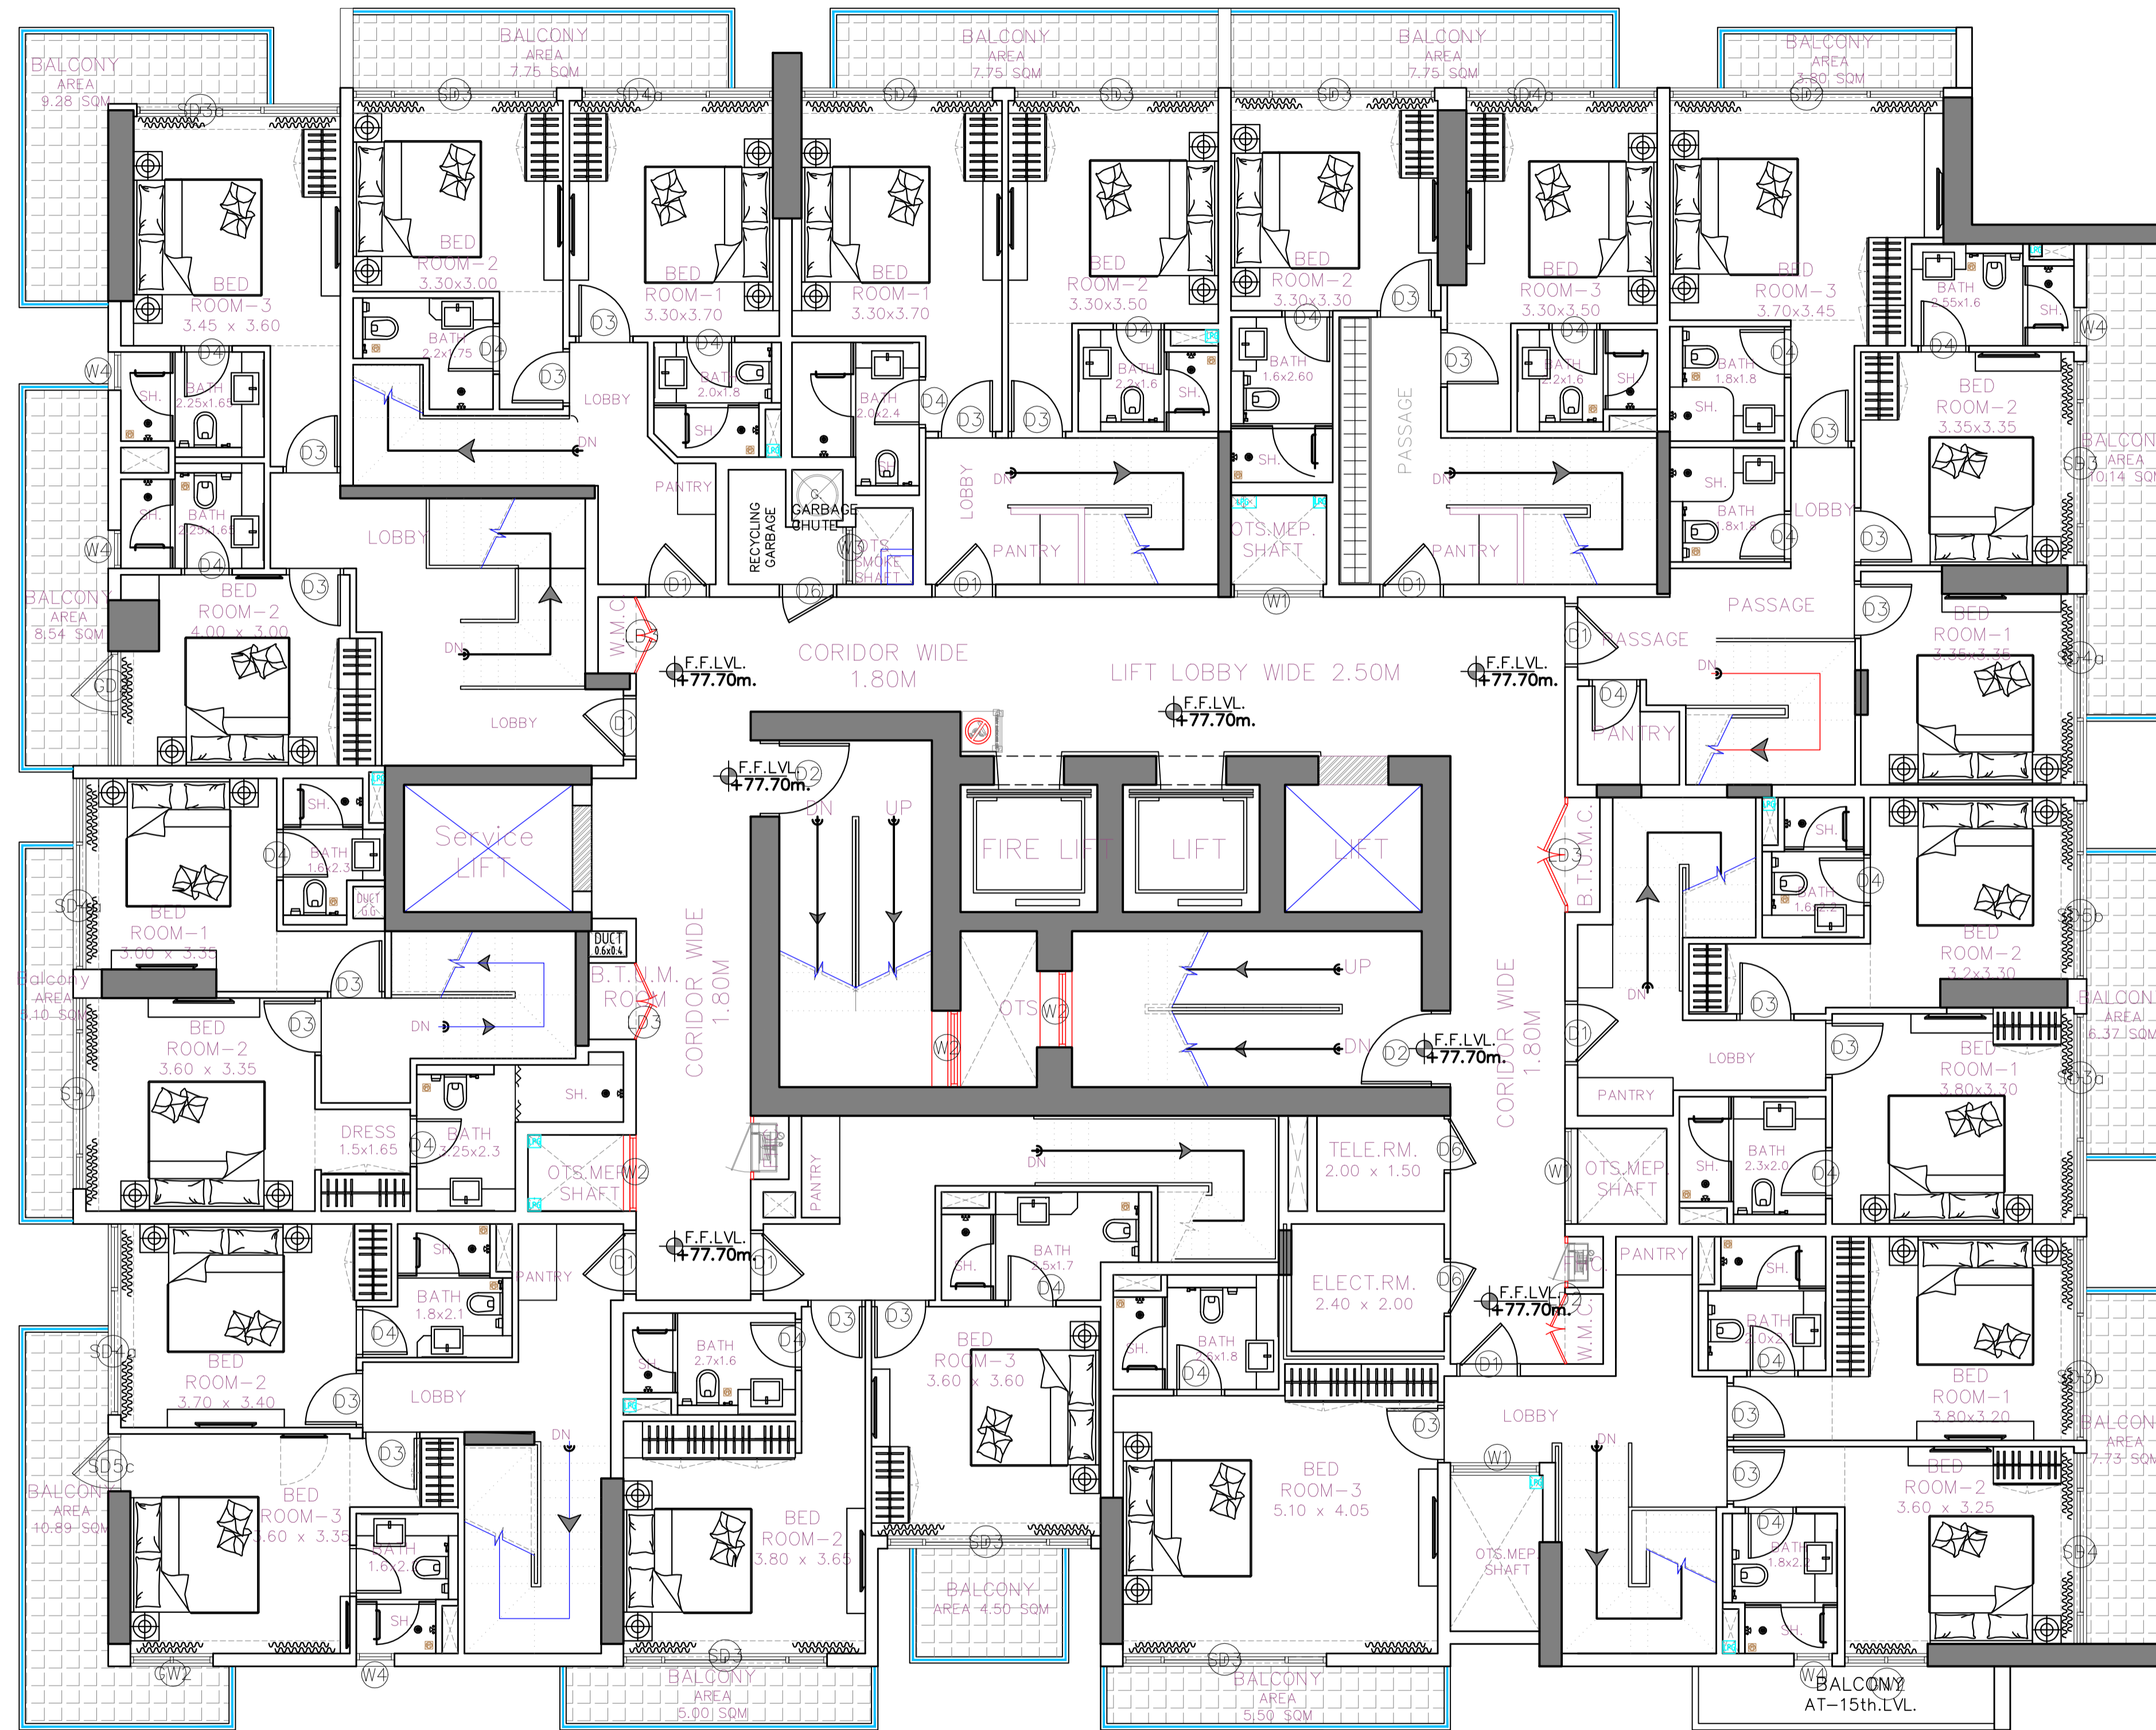

## 11TH FLOOR PLAN FURNITURE LAYOUT

CLIENT

GOLDEN WOODS

PROPOSED INTERIOR FOR RESIDENTIAL BUILDING AT DUBAI

DRAWING NO

DATE 01-12-2025

SCALE N.T.S

DRAWN BY

### 16TH FLOOR PLAN

CLIENT  
GOLDEN WOODS

PROPOSED INTERIOR FOR RESIDENTIAL BUILDING AT DUBAI

DRAWING NO	
DATE	01.12.2025
SCALE	N.T.S
DRAWN BY	
CHECKED BY	

**AKBAR MAREDIA**  
DESIGNS  
INTERIORS & ARCHITECTURAL CONSULTANTS  
601-602 PENINSULA PLAZA, FUN REPUBLIC  
LANE, ANDHERI-WEST MUMBAI -400053  
TEL : 022 46087415

# FIVE HOTEL

POOL VIEW WITH AMENITIES

MAIN ROAD