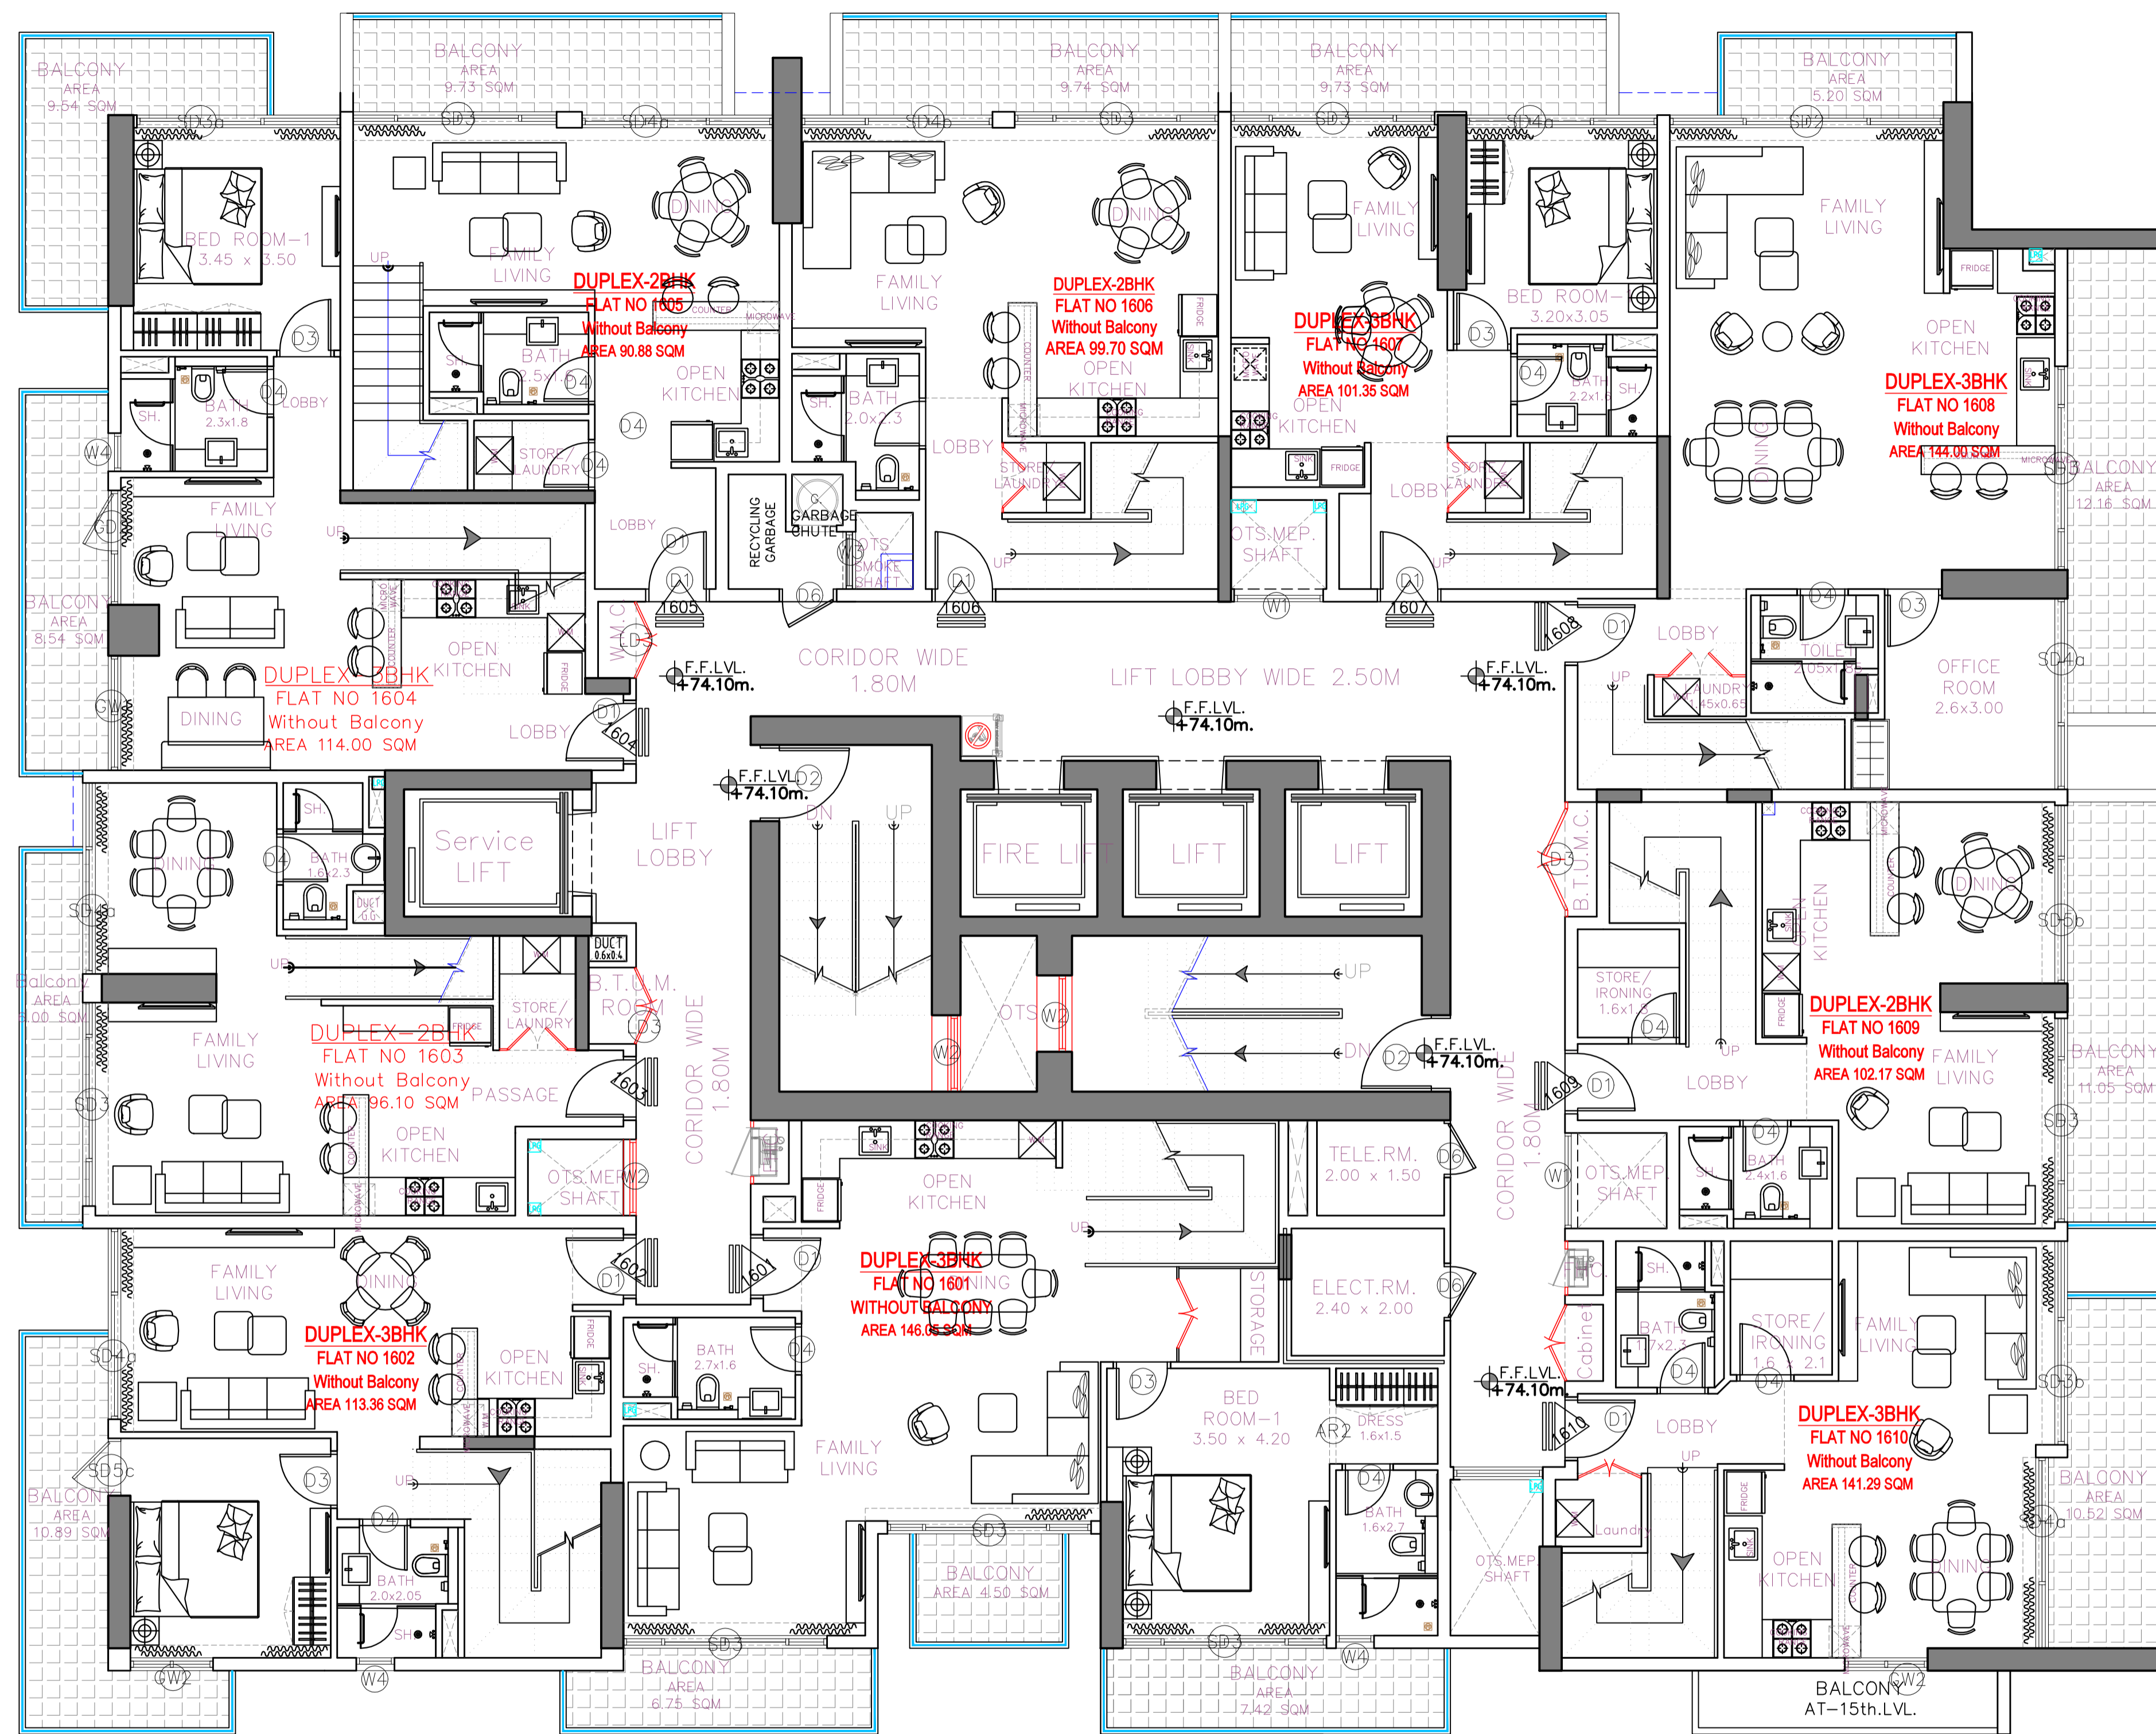

FIVE HOTEL

POOL VIEW WITH AMENITIES

MAIN ROAD

AMENITIES

16TH FLOOR PLAN

CLIENT
GOLDEN WOODS

PROPOSED INTERIOR FOR RESIDENTIAL BUILDING AT DUBAI

DRAWING NO	
DATE	01.12.2025
SCALE	N.T.S
DRAWN BY	
CHECKED BY	

AKBAR MAREDIA
DESIGNS
INTERIORS & ARCHITECTURAL CONSULTANTS
601-602 PENINSULA PLAZA, FUN REPUBLIC
LANE, ANDHERI-WEST MUMBAI -400053
TEL : 022 46087415