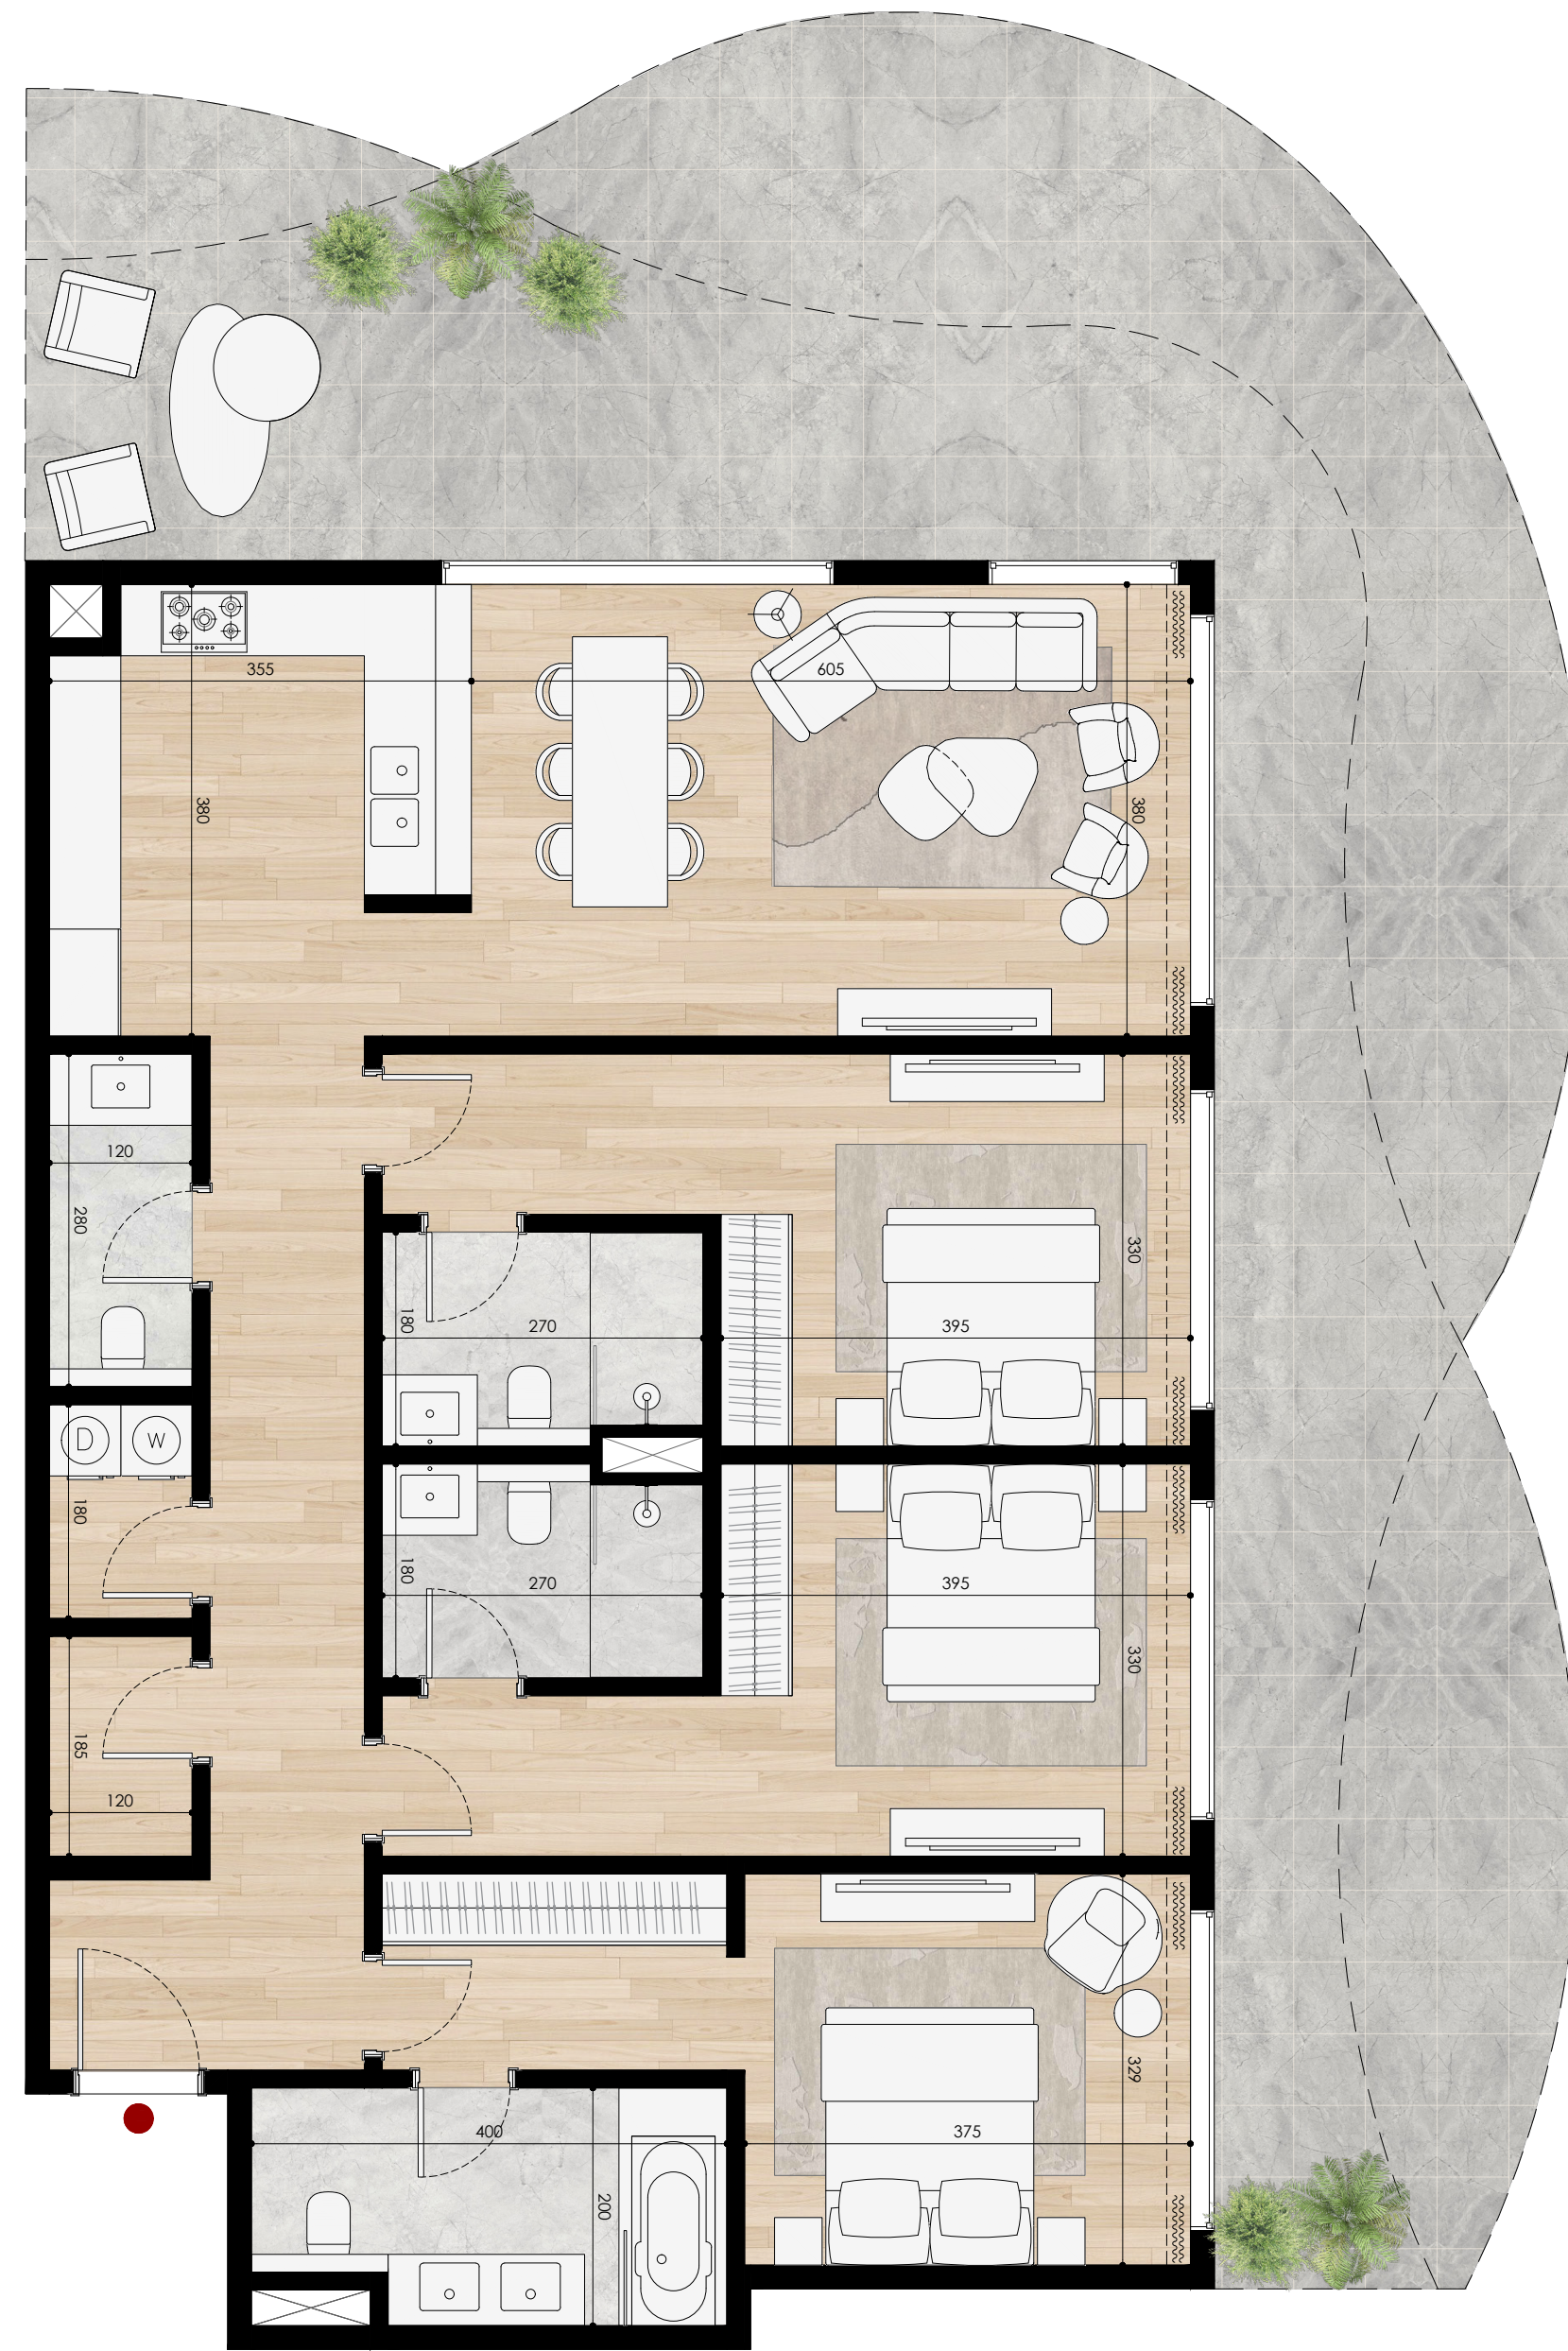

Balcony Area Range 612 - 874 sq ft
57 - 81 sqm

Total Area Range 2,125 - 2,378 sq ft
197 - 221 sqm

MIRAGGIO

SOURCE OF FATE

3 BEDROOM

● TYPE 02 A

Suite Area 1,502 - 1,506 sq ft
~140 sqm

Balcony Area Range 635 - 782 sq ft
59 - 73 sqm

Total Area Range 2,137 - 2,288 sq ft
199 - 213 sqm

MIRAGGIO

SOURCE OF FATE

*All images used for illustrative purposes only and do not represent the actual size, feature specifications, fitting, and furnishing.
The developer reserves the right to make revision / alterations, at its absolute discretion, without any liability whatsoever.