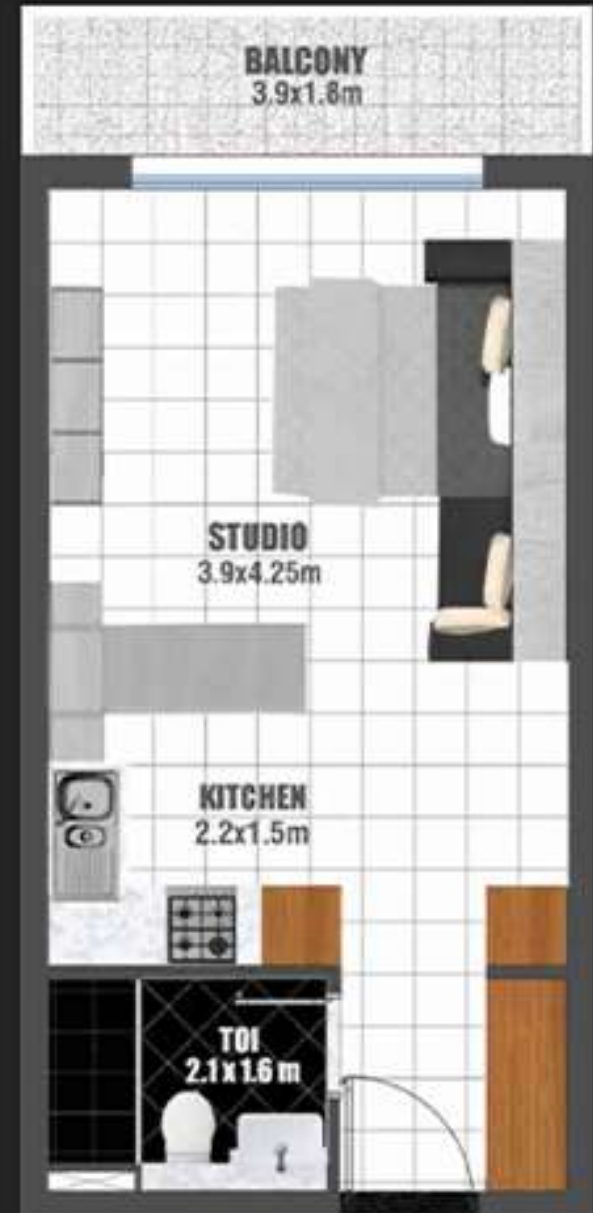

TYPICAL FLOOR 1 BEDROOM

TOTAL AREA: 839 Sq.Ft. to 845 Sq.Ft.
FLAT NOS: 1,14,15,22,23,24,30,36

FIRST FLOOR 1 BEDROOM

TOTAL AREA: 858 Sq.Ft. to 863 Sq.Ft.
FLAT NOS: 1,9,11,17 to19,25,31

TYPICAL FLOOR STUDIO

TOTAL AREA: 405 Sq.Ft. to 425 Sq.Ft.
FLAT NOS: 2 TO 6,11 TO 13,15,17 TO 21,
25 TO 29,31 TO 35

FIRST FLOOR STUDIO

TOTAL AREA: 412 Sq.Ft. to 433 Sq.Ft.
FLAT NOS: 2 TO 6,7,8,10
12 TO 16, 20 TO 24, 26 TO 30

TYPICAL FLOOR 2 BEDROOM

TOTAL AREA: 1094 Sq.Ft. to 1116 Sq.Ft.
FLAT NOS: 7 TO 10

← ENTRY