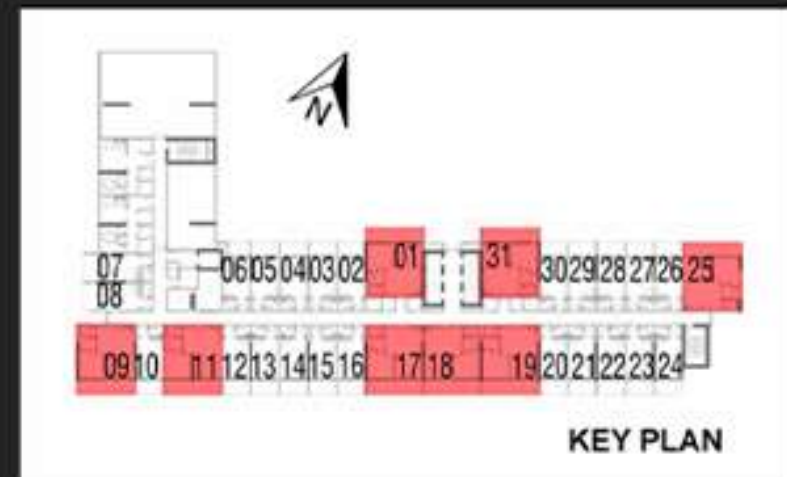

TYPICAL FLOOR 1 BEDROOM

TOTAL AREA: 839 Sq.Ft. to 845 Sq.Ft.
FLAT NOS: 1,14,15,22,23,24,30,36

FIRST FLOOR 1 BEDROOM

TOTAL AREA: 858 Sq.Ft. to 863 Sq.Ft.
FLAT NOS: 1,9,11,17 to19,25,31

TYPICAL FLOOR STUDIO

TOTAL AREA: 405 Sq.Ft. to 425 Sq.Ft.
FLAT NOS: 2 TO 6,11 TO 13,15,17 TO 21,
25 TO 29,31 TO 35

FIRST FLOOR STUDIO

TOTAL AREA: 412 Sq.Ft. to 433 Sq.Ft.
FLAT NOS: 2 TO 6,7,8,10
12 TO 16, 20 TO 24, 26 TO 30

TYPICAL FLOOR 2 BEDROOM

TOTAL AREA: 1094 Sq.Ft. to 1116 Sq.Ft.
FLAT NOS: 7 TO 10

← ENTRY