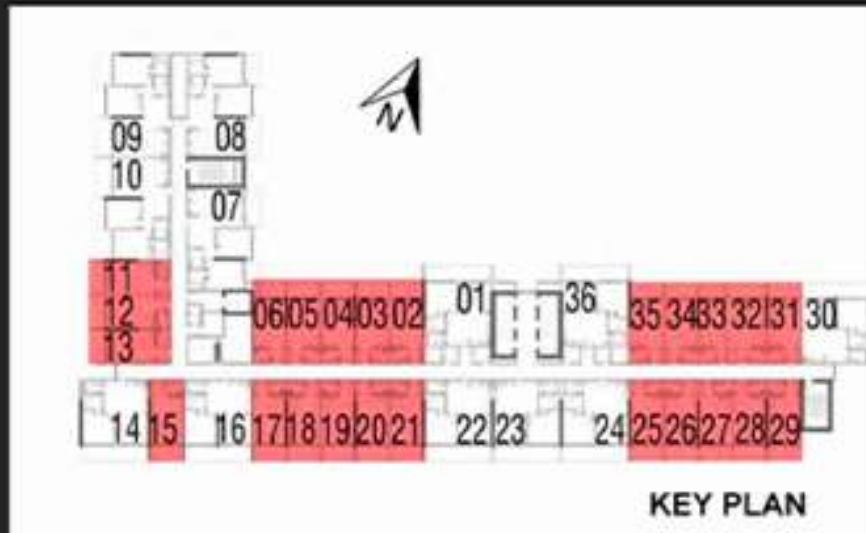

TYPICAL FLOOR 1 BEDROOM

TOTAL AREA: 839 Sq.Ft. to 845 Sq.Ft.
FLAT NOS: 1,14,15,22,23,24,30,36

FIRST FLOOR 1 BEDROOM

TOTAL AREA: 858 Sq.Ft. to 863 Sq.Ft.
FLAT NOS: 1,9,11,17 to19,25,31

TYPICAL FLOOR STUDIO

TOTAL AREA: 405 Sq.Ft. to 425 Sq.Ft.
FLAT NOS: 2 TO 6,11 TO 13,15,17 TO 21,
25 TO 29,31 TO 35

FIRST FLOOR STUDIO

TOTAL AREA: 412 Sq.Ft. to 433 Sq.Ft.
FLAT NOS: 2 TO 6,7,8,10
12 TO 16, 20 TO 24, 26 TO 30

TYPICAL FLOOR 2 BEDROOM

TOTAL AREA: 1094 Sq.Ft. to 1116 Sq.Ft.
FLAT NOS: 7 TO 10

← ENTRY