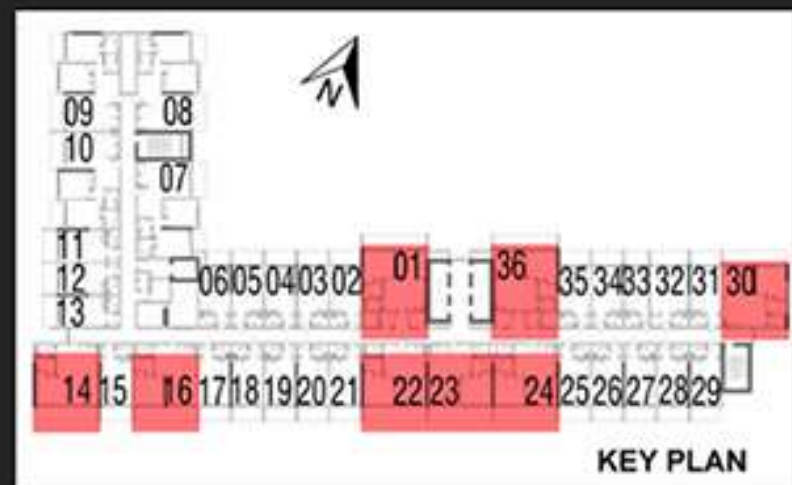

TYPICAL FLOOR 1 BEDROOM

TOTAL AREA: 839 Sq.Ft. to 845 Sq.Ft.
FLAT NOS: 1,14,15,22,23,24,30,36

FIRST FLOOR 1 BEDROOM

TOTAL AREA: 858 Sq.Ft. to 863 Sq.Ft.
FLAT NOS: 1,9,11,17 to19,25,31

TYPICAL FLOOR STUDIO

TOTAL AREA: 405 Sq.Ft. to 425 Sq.Ft.
FLAT NOS: 2 TO 6,11 TO 13,15,17 TO 21,
25 TO 29,31 TO 35

FIRST FLOOR STUDIO

TOTAL AREA: 412 Sq.Ft. to 433 Sq.Ft.
FLAT NOS: 2 TO 6,7,8,10
12 TO 16, 20 TO 24, 26 TO 30

TYPICAL FLOOR 2 BEDROOM

TOTAL AREA: 1094 Sq.Ft. to 1116 Sq.Ft.
FLAT NOS: 7 TO 10

← ENTRY