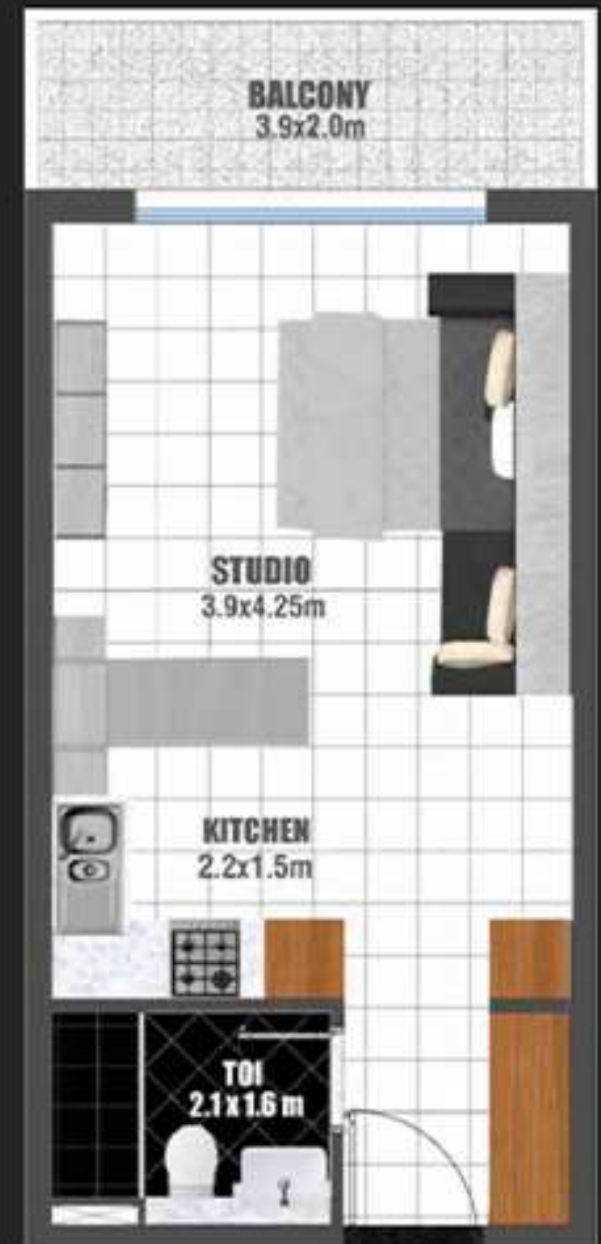

TYPICAL FLOOR 1 BEDROOM

TOTAL AREA: 839 Sq.Ft. to 845 Sq.Ft.
FLAT NOS: 1,14,15,22,23,24,30,36

FIRST FLOOR 1 BEDROOM

TOTAL AREA: 858 Sq.Ft. to 863 Sq.Ft.
FLAT NOS: 1,9,11,17 to19,25,31

TYPICAL FLOOR STUDIO

TOTAL AREA: 405 Sq.Ft. to 425 Sq.Ft.
FLAT NOS: 2 TO 6,11 TO 13,15,17 TO 21,
25 TO 29,31 TO 35

FIRST FLOOR STUDIO

TOTAL AREA: 412 Sq.Ft. to 433 Sq.Ft.
FLAT NOS: 2 TO 6,7,8,10
12 TO 16, 20 TO 24, 26 TO 30

TYPICAL FLOOR 2 BEDROOM

TOTAL AREA: 1094 Sq.Ft. to 1116 Sq.Ft.
FLAT NOS: 7 TO 10

← ENTRY