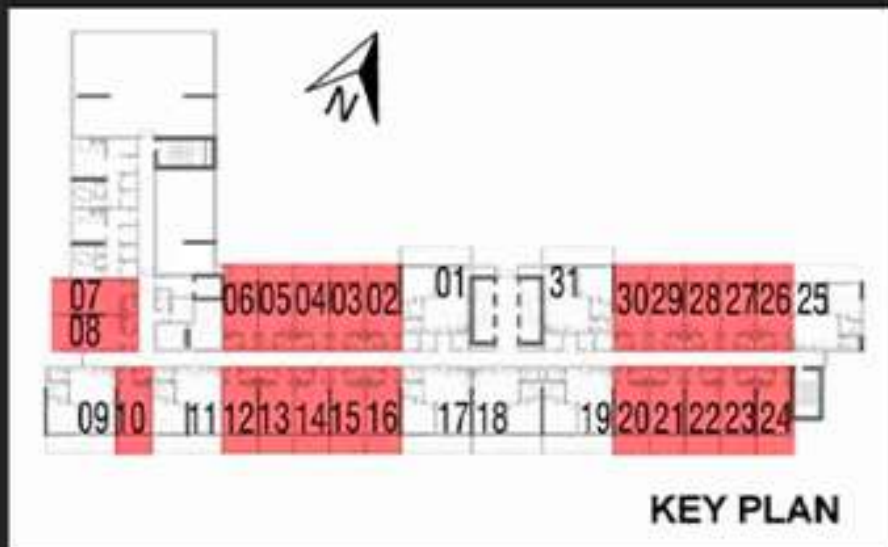

TYPICAL FLOOR 1 BEDROOM

TOTAL AREA: 839 Sq.Ft. to 845 Sq.Ft.
FLAT NOS: 1,14,15,22,23,24,30,36

FIRST FLOOR 1 BEDROOM

TOTAL AREA: 858 Sq.Ft. to 863 Sq.Ft.
FLAT NOS: 1,9,11,17 to19,25,31

TYPICAL FLOOR STUDIO

TOTAL AREA: 405 Sq.Ft. to 425 Sq.Ft.
FLAT NOS: 2 TO 6,11 TO 13,15,17 TO 21,
25 TO 29,31 TO 35

FIRST FLOOR STUDIO

TOTAL AREA: 412 Sq.Ft. to 433 Sq.Ft.
FLAT NOS: 2 TO 6,7,8,10
12 TO 16, 20 TO 24, 26 TO 30

TYPICAL FLOOR 2 BEDROOM

TOTAL AREA: 1094 Sq.Ft. to 1116 Sq.Ft.
FLAT NOS: 7 TO 10

← ENTRY