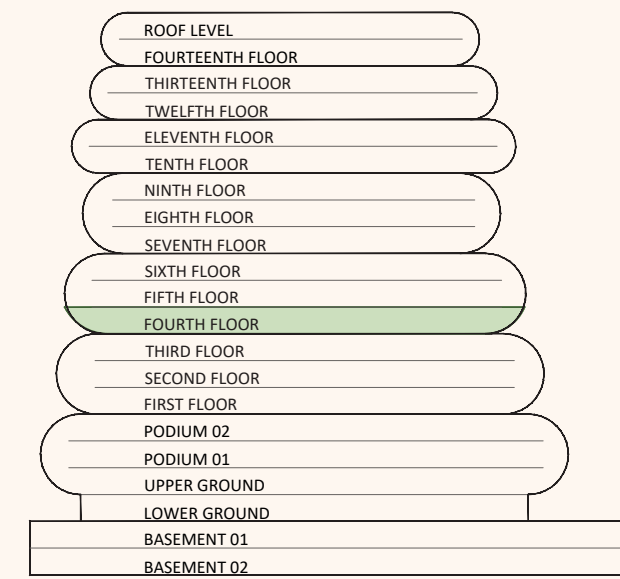

JW MARRIOTT

RESIDENCES

AL MARJAN ISLAND

FLOOR DEMARCATION

LEGENDS	
UNIT COLOR CODE	APARTMENT TYPE
	1 BR
	2 BR
	3 BR
	PENTHOUSE
	DUPLEX- A