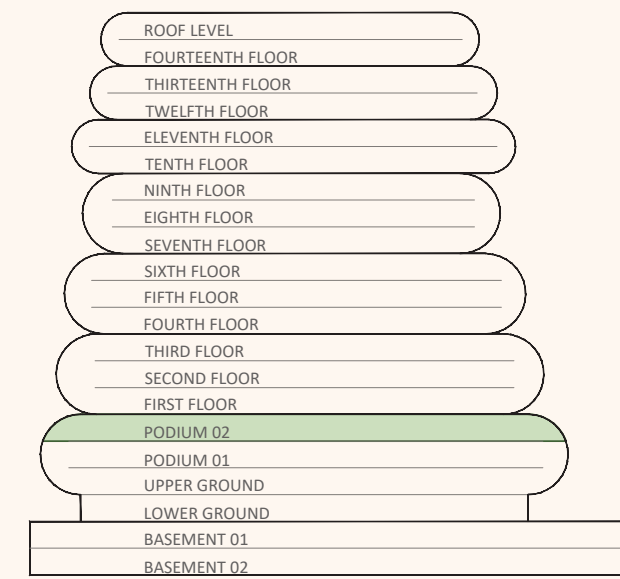

JW MARRIOTT

RESIDENCES AL MARJAN ISLAND

FLOOR DEMARCATION

LEGENDS	
UNIT COLOR CODE	APARTMENT TYPE
	1 BR
	2 BR
	3 BR
	PENTHOUSE
	DUPLEX- A