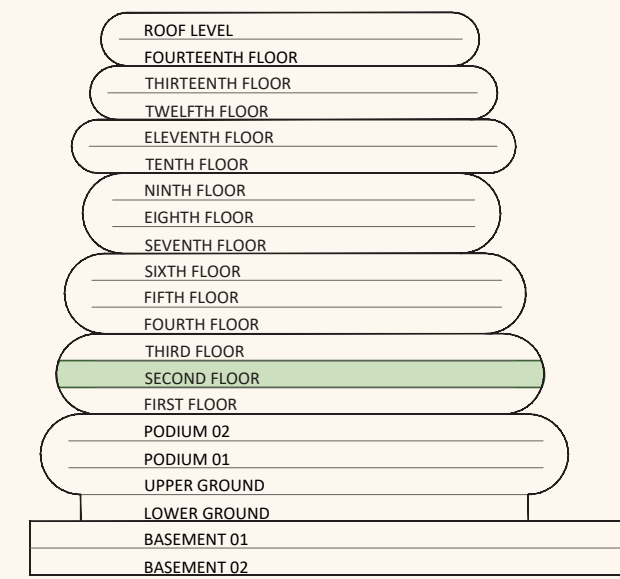

JW MARRIOTT

RESIDENCES AL MARJAN ISLAND

FLOOR DEMARCATION

LEGENDS	
UNIT COLOR CODE	APARTMENT TYPE
	1 BR
	2 BR
	3 BR
	PENTHOUSE
	DUPLEX- A