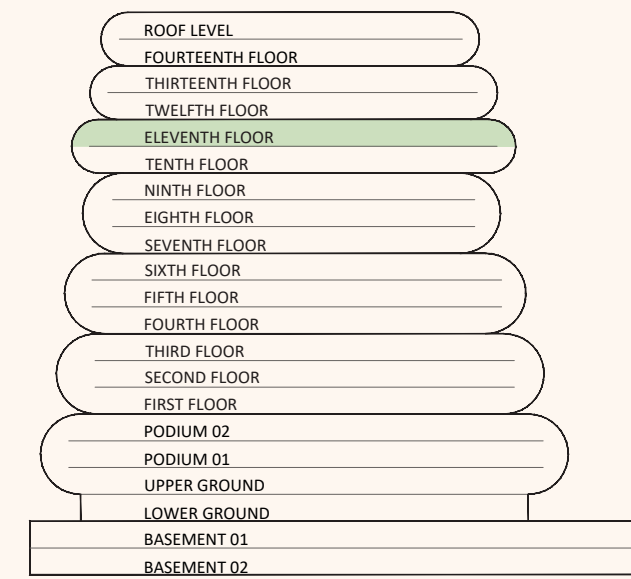

JW MARRIOTT

RESIDENCES AL MARJAN ISLAND

FLOOR DEMARCATION