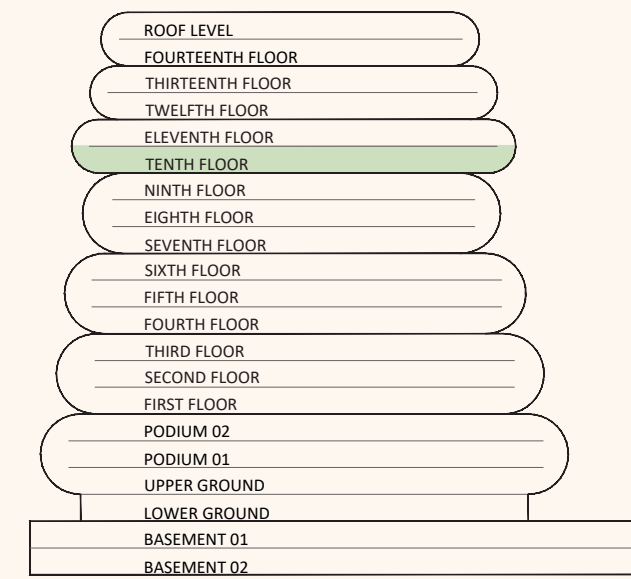

JW MARRIOTT

RESIDENCES AL MARJAN ISLAND

FLOOR DEMARCATION

LEGENDS	
UNIT COLOR CODE	APARTMENT TYPE
	1 BR
	2 BR
	3 BR
	PENTHOUSE
	DUPLEX- A