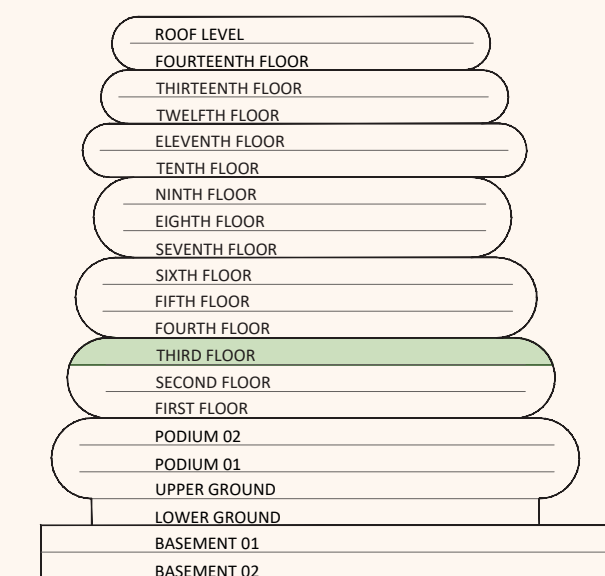

JW MARRIOTT

RESIDENCES AL MARJAN ISLAND

FLOOR DEMARCATION

LEGENDS	
UNIT COLOR CODE	APARTMENT TYPE
	1 BR
	2 BR
	3 BR
	PENTHOUSE
	DUPLEX- A