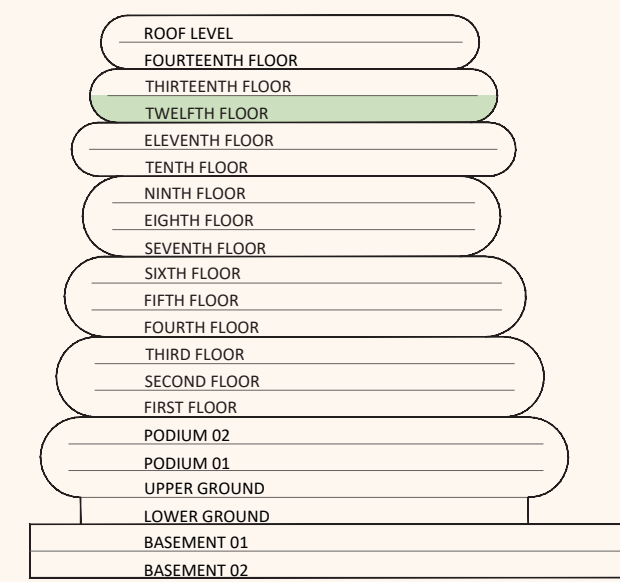

JW MARRIOTT

RESIDENCES

AL MARJAN ISLAND

FLOOR DEMARCATION

LEGENDS

UNIT COLOR CODE	APARTMENT TYPE
	1 BR
	2 BR
	3 BR
	PENTHOUSE
	DUPLEX- A