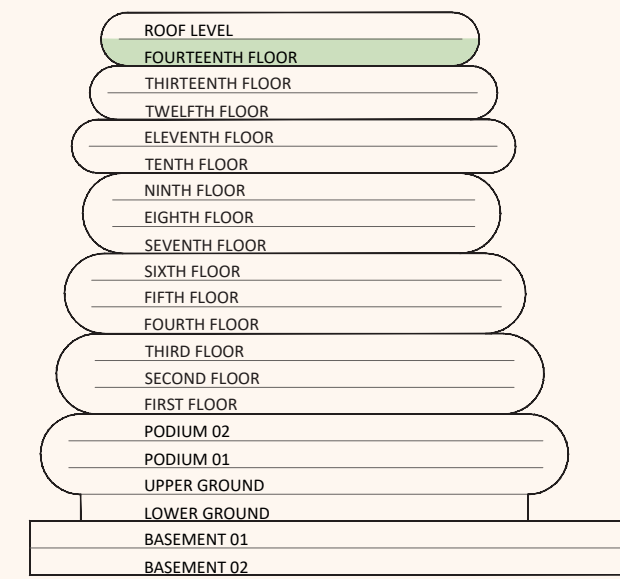

JW MARRIOTT

RESIDENCES AL MARJAN ISLAND

FLOOR DEMARCATION

LEGENDS

UNIT COLOR CODE	APARTMENT TYPE
	1 BR
	2 BR
	3 BR
	PENTHOUSE
	DUPLEX- A