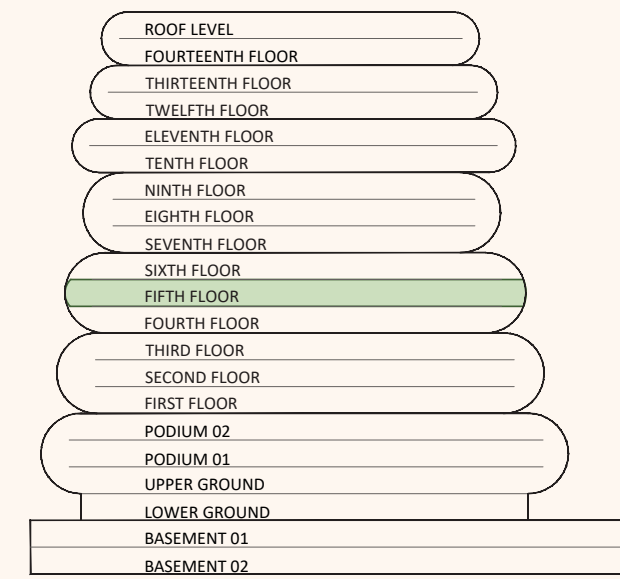

JW MARRIOTT

RESIDENCES AL MARJAN ISLAND

FLOOR DEMARCATION

LEGENDS	
UNIT COLOR CODE	APARTMENT TYPE
	1 BR
	2 BR
	3 BR
	PENTHOUSE
	DUPLEX- A