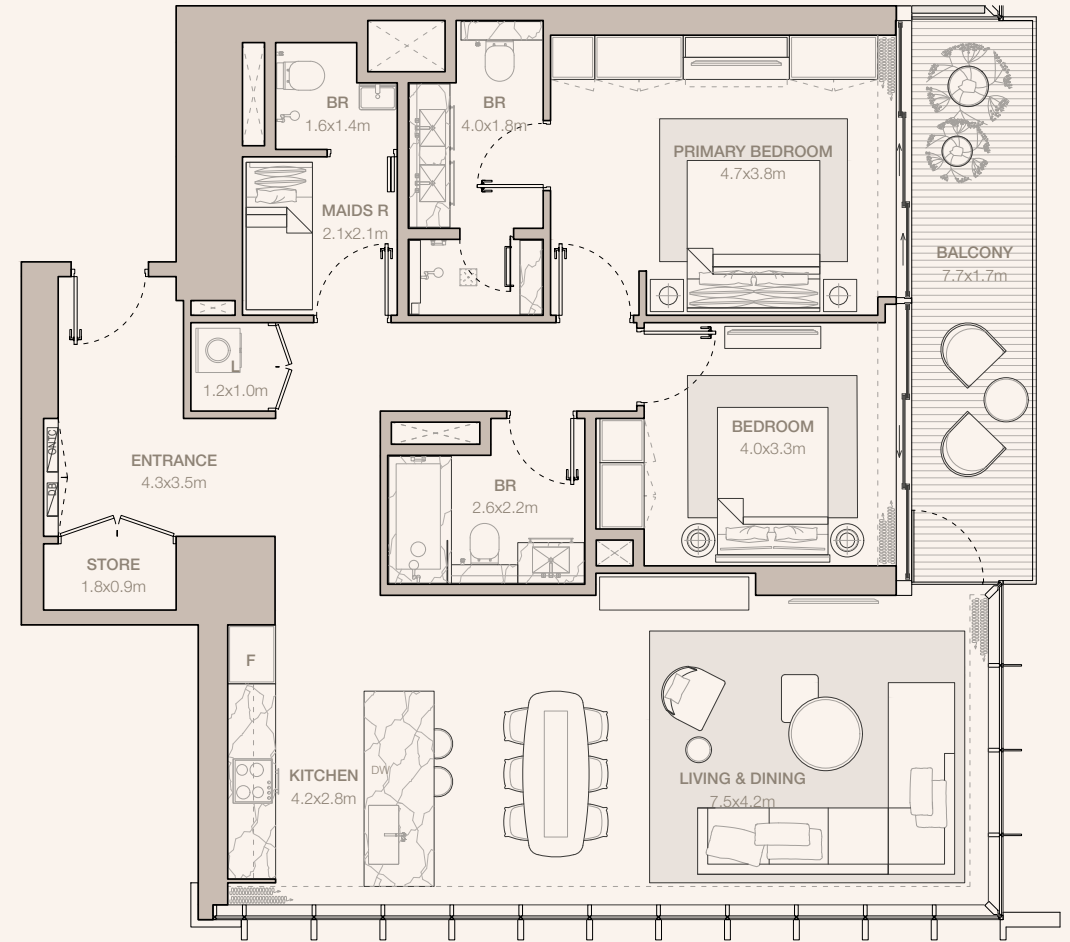

JUMEIRAH

RESIDENCES
EMIRATES TOWERS

2-BEDROOM TYPE B3 - N1 (M)

TOWER B

UNIT NUMBER
2904, 3007

SUITE AREA
128.43 SQM | 1382.41 SQFT

BALCONY AREA
13.44 SQM | 144.67 SQFT

TOTAL
141.87 SQM | 1527.08 SQFT