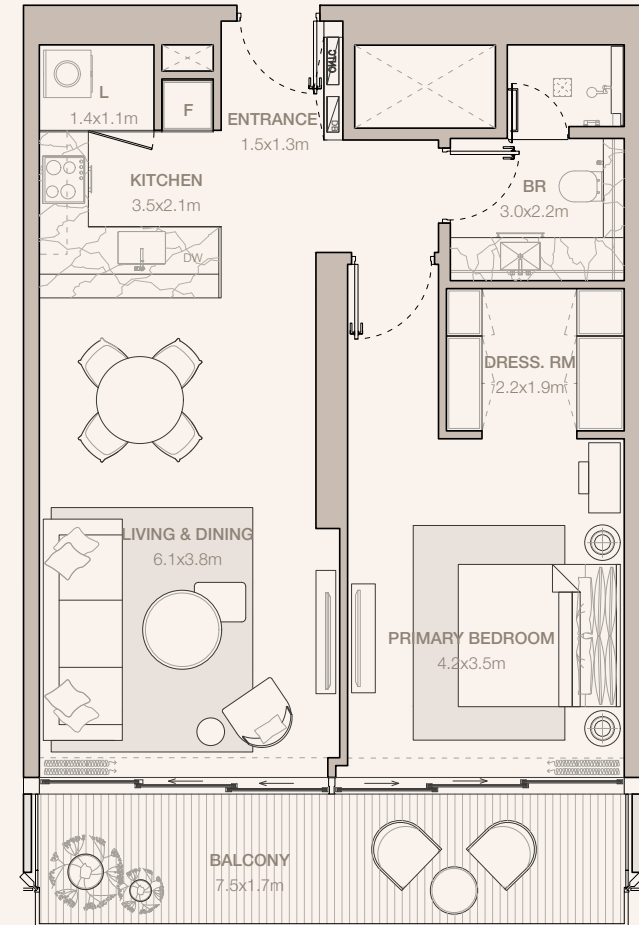

JUMEIRAH

RESIDENCES

EMIRATES TOWERS

1-BEDROOM TYPE A1A - H1

TOWER B

UNIT NUMBER
3002

SUITE AREA
70.26 SQM | 756.27 SQFT

BALCONY AREA
13.21 SQM | 142.19 SQFT

TOTAL
83.47 SQM | 898.46 SQFT

Disclaimer: Plans, details and unit orientation included are indicative only and are subject to change by the developer/seller at its sole discretion without notice and/or liability. All images, including features, finishes, furnishings, view and scale are illustrative only. Final areas, orientation, dimensions, layout and materials may differ from those stated.