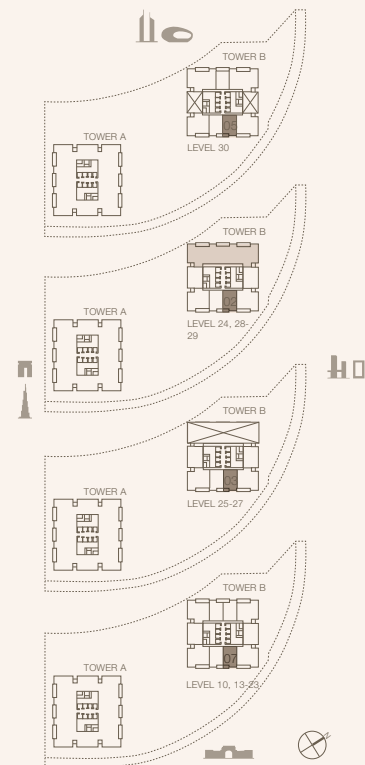

TOTAL
83.47 SQM | 898.46 SQFT

Disclaimer: Plans, details and unit orientation included are indicative only and are subject to change by the developer/seller at its sole discretion without notice and/or liability. All images, including features, finishes, furnishings, view and scale are illustrative only. Final areas, orientation, dimensions, layout and materials may differ from those stated.

JUMEIRAH

RESIDENCES

EMIRATES TOWERS

1-BEDROOM TYPE A2

TOWER B

UNIT NUMBER

1007, 1307, 1407, 1507, 1607, 1707, 1807, 1907, 2007, 2107,
2207, 2307, 2402, 2503, 2603, 2703, 2802, 2902, 3005

SUITE AREA

74.45 SQM | 801.37 SQFT

BALCONY AREA

6.6 SQM | 71.04 SQFT

TOTAL

81.05 SQM | 872.41 SQFT

Disclaimer: Plans, details and unit orientation included are indicative only and are subject to change by the developer/seller at its sole discretion without notice and/or liability. All images, including features, finishes, furnishings, view and scale are illustrative only. Final areas, orientation, dimensions, layout and materials may differ from those stated.