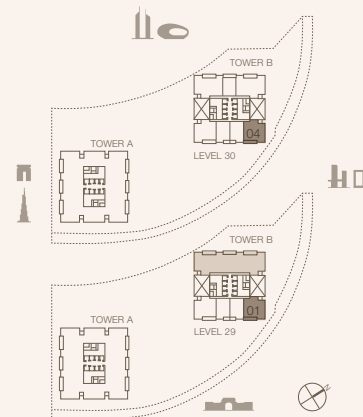

JUMEIRAH

RESIDENCES

EMIRATES TOWERS

2-BEDROOM TYPE B3 - N1

TOWER B

UNIT NUMBER
2901, 3004

SUITE AREA
128.43 SQM | 1382.41 SQFT

BALCONY AREA
13.43 SQM | 144.56 SQFT

TOTAL
141.86 SQM | 1526.97 SQFT

Disclaimer: Plans, details and unit orientation included are indicative only and are subject to change by the developer/seller at its sole discretion without notice and/or liability. All images, including features, finishes, furnishings, view and scale are illustrative only. Final areas, orientation, dimensions, layout and materials may differ from those stated.