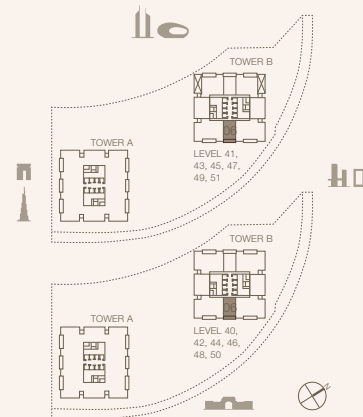

80.06 SQM | 861.76 SQFT

UNIT NUMBER

4006, 4206, 4406, 4606, 4806, 5006

SUITE AREA

66.97 SQM | 720.86 SQFT

BALCONY AREA

13.21 SQM | 142.19 SQFT

TOTAL

80.18 SQM | 863.05 SQFT

Disclaimer: Plans, details and unit orientation included are indicative only and are subject to change by the developer/seller at its sole discretion without notice and/or liability. All images, including features, finishes, furnishings, view and scale are illustrative only. Final areas, orientation, dimensions, layout and materials may differ from those stated.