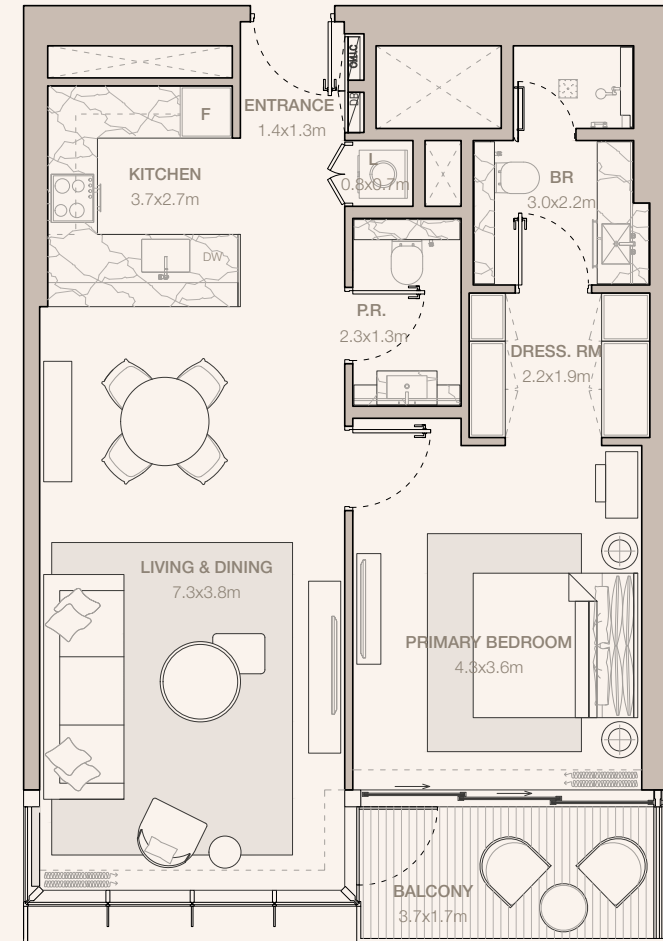

JUMEIRAH

RESIDENCES

EMIRATES TOWERS

1-BEDROOM TYPE A2A

TOWER B

UNIT NUMBER

303, 403, 503, 603, 703, 803, 903, 1003, 1103, 1203, 1303,
1403, 1503, 1603, 1703, 1803, 1903, 2003, 2103, 2203, 2303

SUITE AREA

76.06 SQM | 818.70 SQFT

BALCONY AREA

6.6 SQM | 71.04 SQFT

TOTAL

82.66 SQM | 889.74 SQFT

Disclaimer: Plans, details and unit orientation included are indicative only and are subject to change by the developer/seller at its sole discretion without notice and/or liability. All images, including features, finishes, furnishings, view and scale are illustrative only. Final areas, orientation, dimensions, layout and materials may differ from those stated.