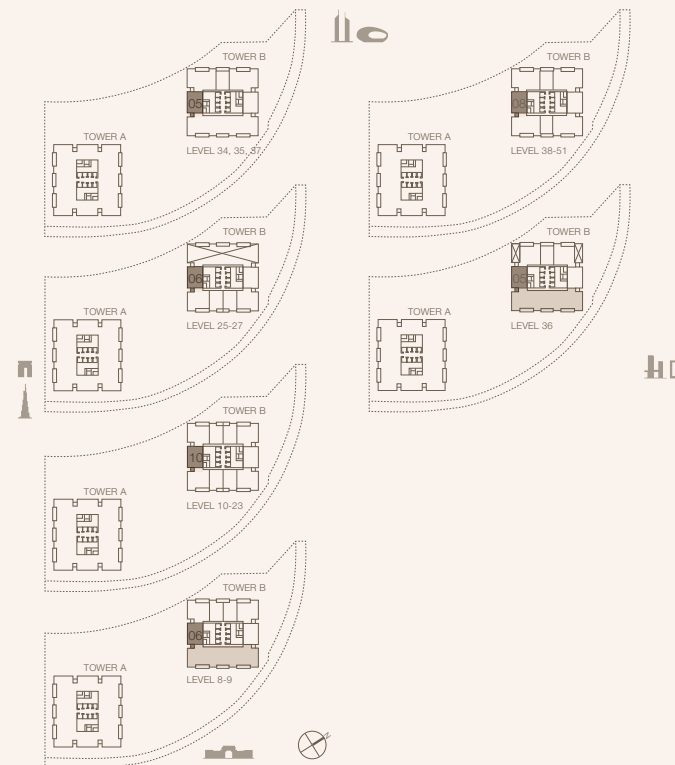

JUMEIRAH

RESIDENCES

EMIRATES TOWERS

2-BEDROOM TYPE B1 (M) (CONTINUED)

TOWER B

UNIT NUMBER
1110

SUITE AREA
103.34 SQM | 1112.34 SQFT

BALCONY AREA
4.88 SQM | 52.53 SQFT

TOTAL
108.22 SQM | 1164.87 SQFT

UNIT NUMBER
2506, 2606, 2706

SUITE AREA
103.33 SQM | 1112.23 SQFT

BALCONY AREA
4.94 SQM | 53.17 SQFT

TOTAL
108.27 SQM | 1165.41 SQFT

Disclaimer: Plans, details and unit orientation included are indicative only and are subject to change by the developer/seller at its sole discretion without notice and/or liability. All images, including features, finishes, furnishings, view and scale are illustrative only. Final areas, orientation, dimensions, layout and materials may differ from those stated.