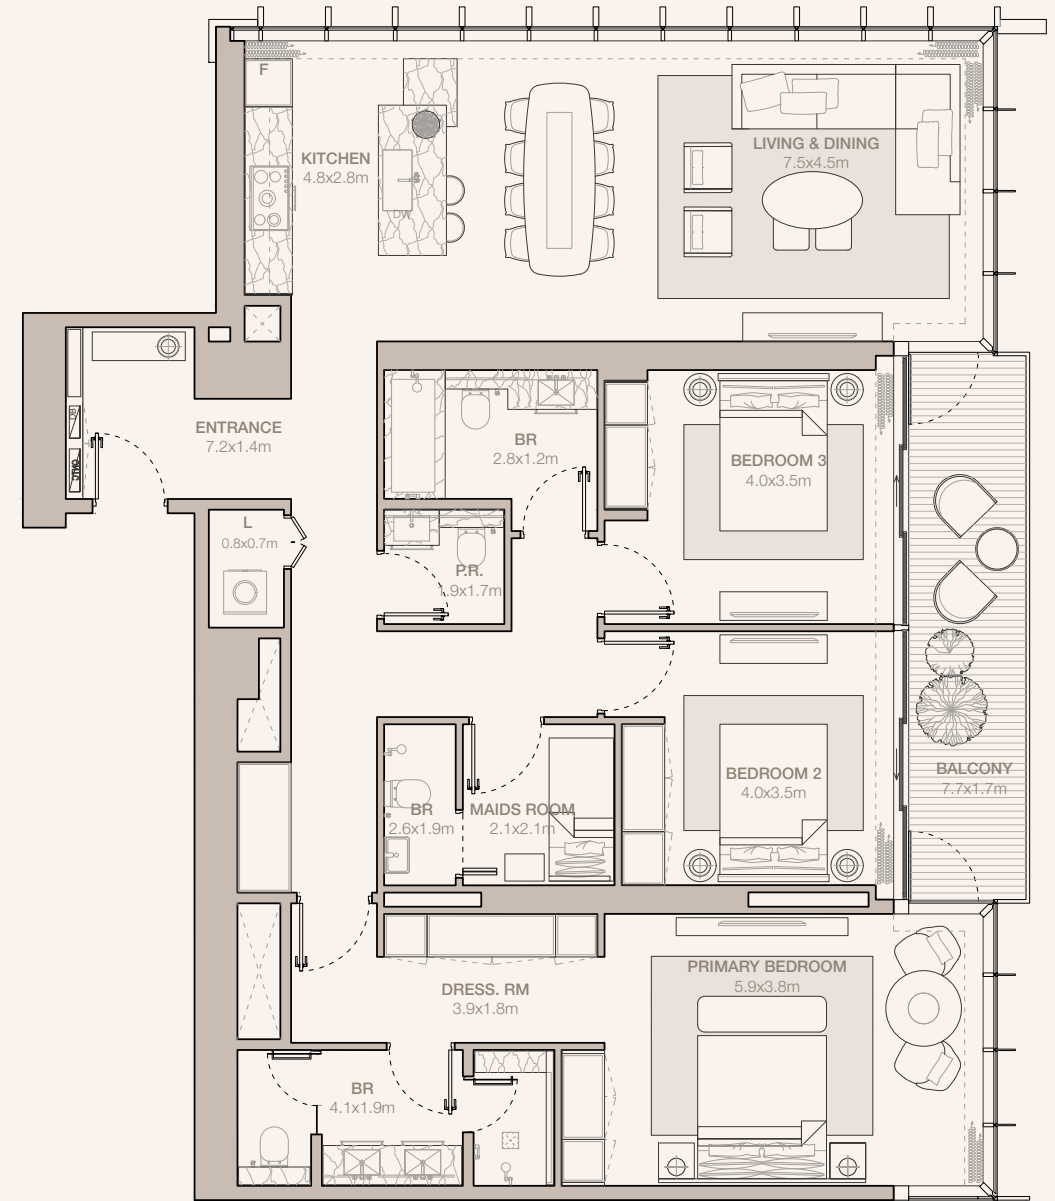

JUMEIRAH

RESIDENCES

EMIRATES TOWERS

3-BEDROOM TYPE C1A - N1

TOWER B

UNIT NUMBER
3805

SUITE AREA
167.49 SQM | 1802.85 SQFT

BALCONY AREA
13.3 SQM | 143.16 SQFT

TOTAL
180.79 SQM | 1946.01 SQFT

Disclaimer: Plans, details and unit orientation included are indicative only and are subject to change by the developer/seller at its sole discretion without notice and/or liability. All images, including features, finishes, furnishings, view and scale are illustrative only. Final areas, orientation, dimensions, layout and materials may differ from those stated.