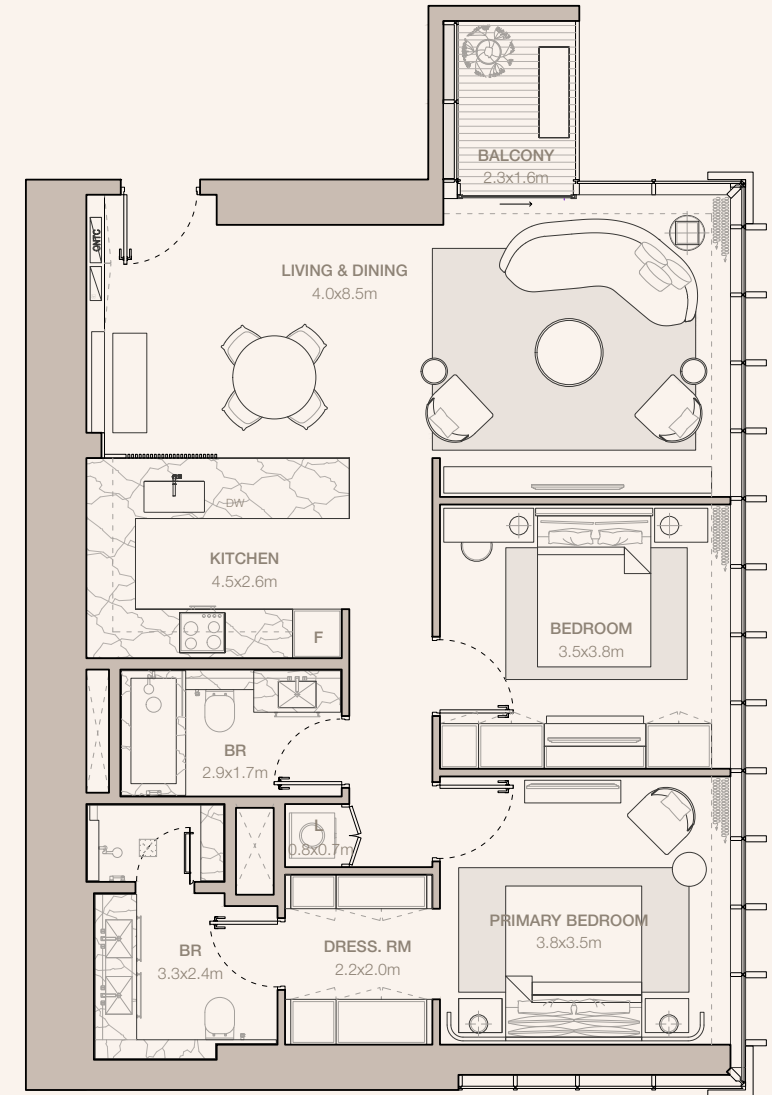

JUMEIRAH

RESIDENCES

EMIRATES TOWERS

2-BEDROOM TYPE B1 (M)

TOWER B

UNIT NUMBER
3405, 3505, 3605, 3705

SUITE AREA
103.32 SQM | 1112.13 SQFT

BALCONY AREA
4.53 SQM | 48.76 SQFT

TOTAL
107.85 SQM | 1160.89 SQFT

UNIT NUMBER
3808, 3908, 4008, 4108, 4208, 4308, 4408, 4508, 4608,
4708, 4808, 4908, 5008, 5108

SUITE AREA
103.32 SQM | 1112.13 SQFT

BALCONY AREA
4.91 SQM | 52.85 SQFT

TOTAL
108.23 SQM | 1164.98 SQFT

UNIT NUMBER
806, 906, 1010, 1210, 1310, 1410, 1510, 1610, 1710, 1810,
1910, 2010, 2110, 2210, 2310

SUITE AREA
103.33 SQM | 1112.23 SQFT

BALCONY AREA
4.89 SQM | 52.64 SQFT

TOTAL
108.22 SQM | 1164.87 SQFT

Disclaimer: Plans, details and unit orientation included are indicative only and are subject to change by the developer/seller at its sole discretion without notice and/or liability. All images, including features, finishes, furnishings, view and scale are illustrative only. Final areas, orientation, dimensions, layout and materials may differ from those stated.