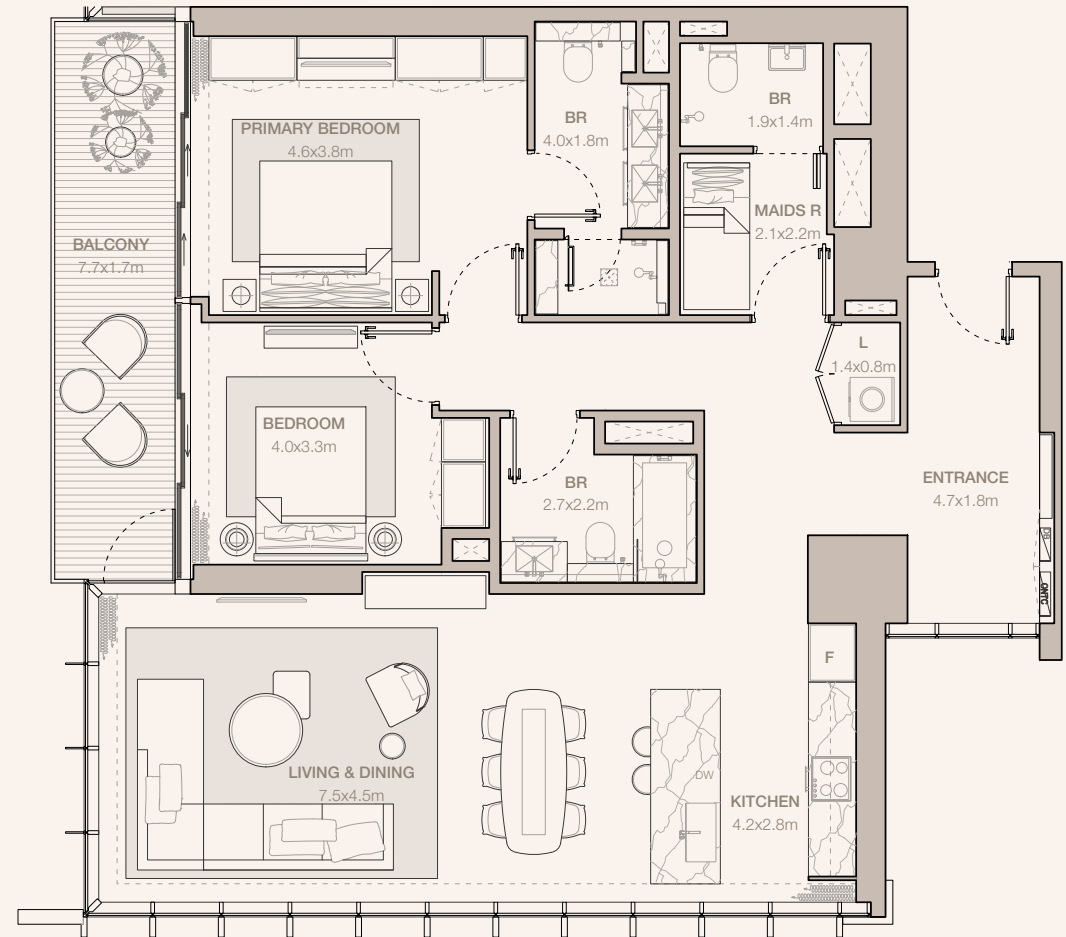

JUMEIRAH

RESIDENCES

EMIRATES TOWERS

2-BEDROOM TYPE B3A - N1 (M)

TOWER B

UNIT NUMBER
301

SUITE AREA
128.82 SQM | 1386.61 SQFT

BALCONY AREA
13.43 SQM | 144.56 SQFT

TOTAL
142.25 SQM | 1531.17 SQFT

Disclaimer: Plans, details and unit orientation included are indicative only and are subject to change by the developer/seller at its sole discretion without notice and/or liability. All images, including features, finishes, furnishings, view and scale are illustrative only. Final areas, orientation, dimensions, layout and materials may differ from those stated.