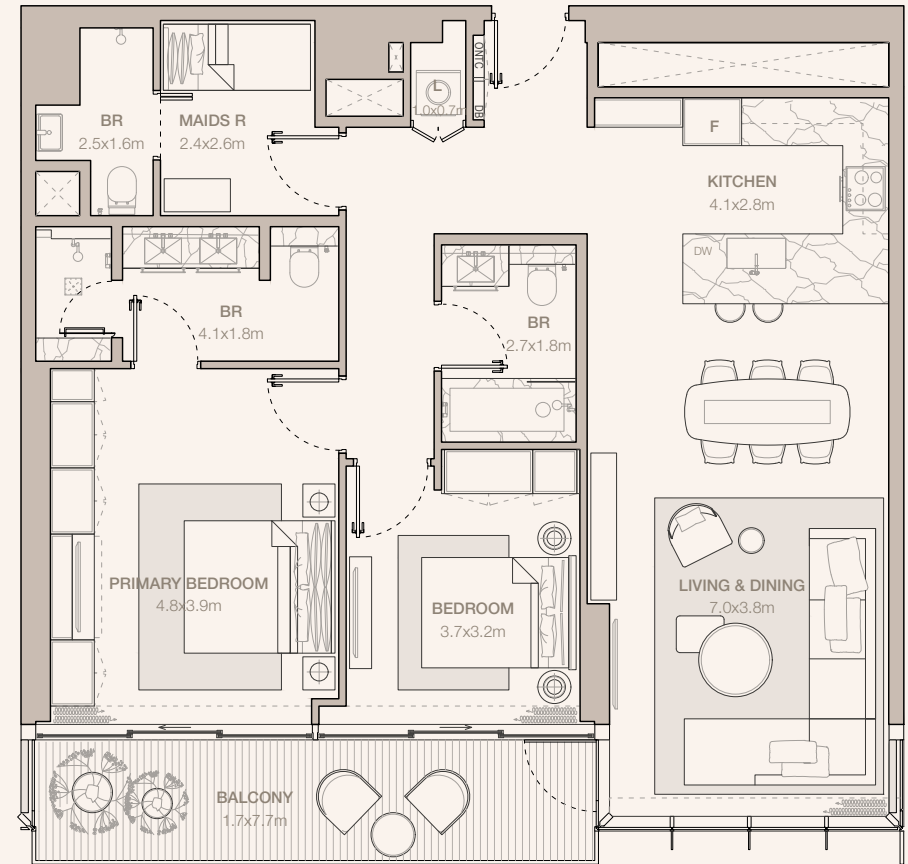

JUMEIRAH

RESIDENCES

EMIRATES TOWERS

2-BEDROOM TYPE B2

TOWER B

UNIT NUMBER
3103

SUITE AREA
114 SQM | 1227.09 SQFT

BALCONY AREA
13.56 SQM | 145.96 SQFT

TOTAL
127.56 SQM | 1373.04 SQFT

UNIT NUMBER
3503, 3703, 3903, 4103, 4303, 4503, 4703, 4903, 5103

SUITE AREA
114.13 SQM | 1228.49 SQFT

BALCONY AREA
13.43 SQM | 144.56 SQFT

TOTAL
127.56 SQM | 1373.04 SQFT

Disclaimer: Plans, details and unit orientation included are indicative only and are subject to change by the developer/seller at its sole discretion without notice and/or liability. All images, including features, finishes, furnishings, view and scale are illustrative only. Final areas, orientation, dimensions, layout and materials may differ from those stated.