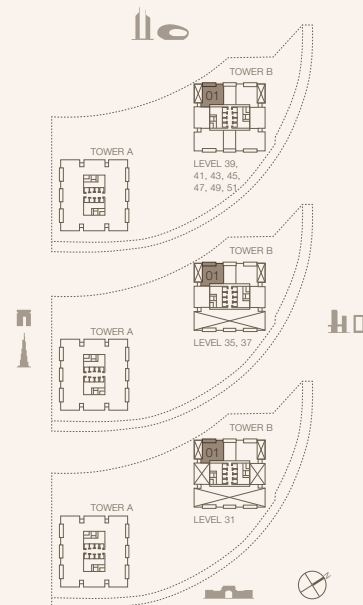

JUMEIRAH

RESIDENCES

EMIRATES TOWERS

2-BEDROOM TYPE B2 (M)

TOWER B

UNIT NUMBER
3101

SUITE AREA
114.02 SQM | 1227.30 SQFT

BALCONY AREA
13.57 SQM | 146.07 SQFT

TOTAL
127.59 SQM | 1373.37 SQFT

UNIT NUMBER
3501, 3701, 3901, 4101, 4301, 4501, 4701, 4901, 5101

SUITE AREA
114.13 SQM | 1228.49 SQFT

BALCONY AREA
13.43 SQM | 144.56 SQFT

TOTAL
127.56 SQM | 1373.04 SQFT

Disclaimer: Plans, details and unit orientation included are indicative only and are subject to change by the developer/seller at its sole discretion without notice and/or liability. All images, including features, finishes, furnishings, view and scale are illustrative only. Final areas, orientation, dimensions, layout and materials may differ from those stated.