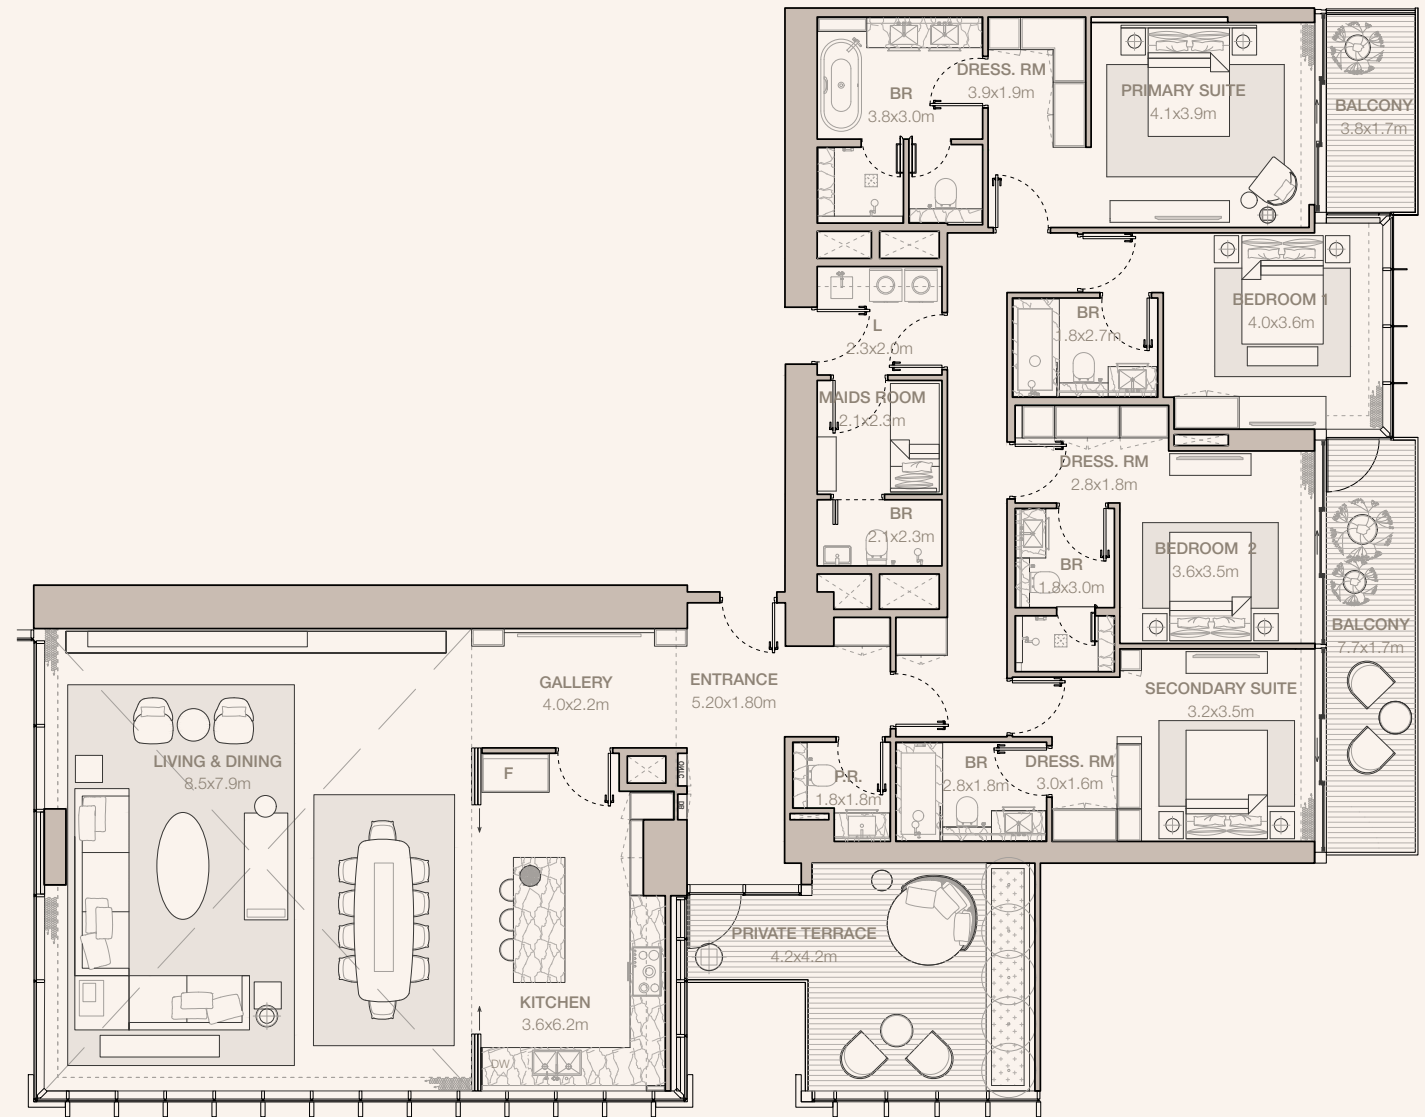

JUMEIRAH

RESIDENCES

EMIRATES TOWERS

4-BEDROOM TYPE D2 (M)

TOWER B

UNIT NUMBER
5401

SUITE AREA
278.75 SQM | 3000.44 SQFT

BALCONY AREA
43.81 SQM | 471.57 SQFT

TOTAL
322.56 SQM | 3472.01 SQFT

Disclaimer: Plans, details and unit orientation included are indicative only and are subject to change by the developer/seller at its sole discretion without notice and/or liability. All images, including features, finishes, furnishings, view and scale are illustrative only. Final areas, orientation, dimensions, layout and materials may differ from those stated.