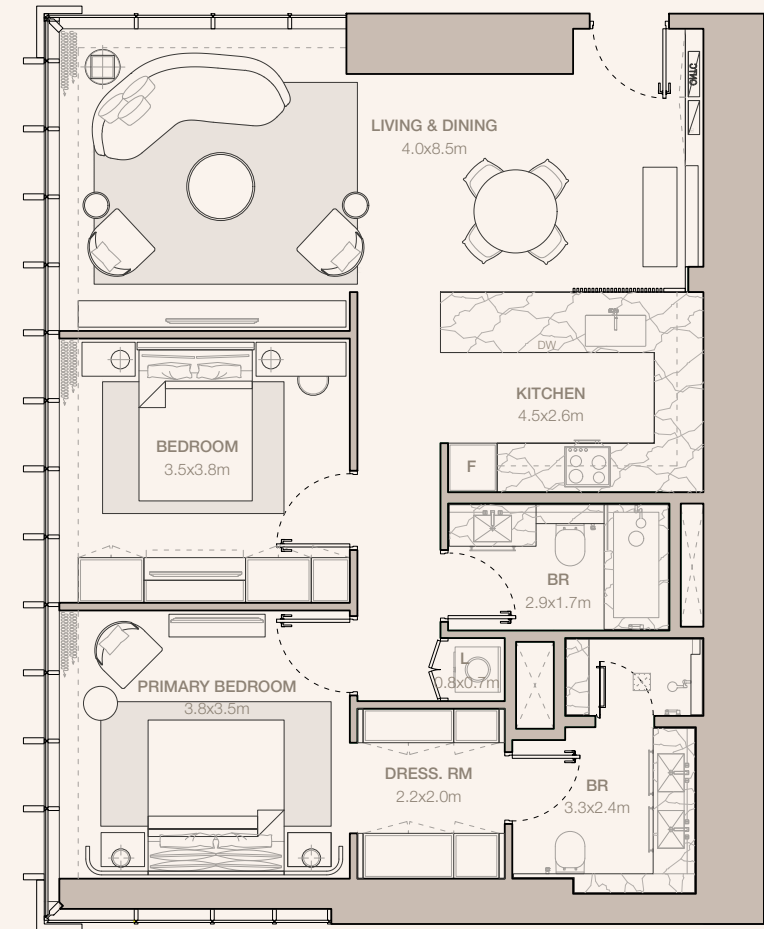

JUMEIRAH

RESIDENCES

EMIRATES TOWERS

2-BEDROOM TYPE B1 - N1

TOWER B

UNIT NUMBER
405, 505, 605, 705

SUITE AREA
103.62 SQM | 1115.36 SQFT

BALCONY AREA
0 SQM | 0.0 SQFT

TOTAL
103.62 SQM | 1115.36 SQFT

Disclaimer: Plans, details and unit orientation included are indicative only and are subject to change by the developer/seller at its sole discretion without notice and/or liability. All images, including features, finishes, furnishings, view and scale are illustrative only. Final areas, orientation, dimensions, layout and materials may differ from those stated.