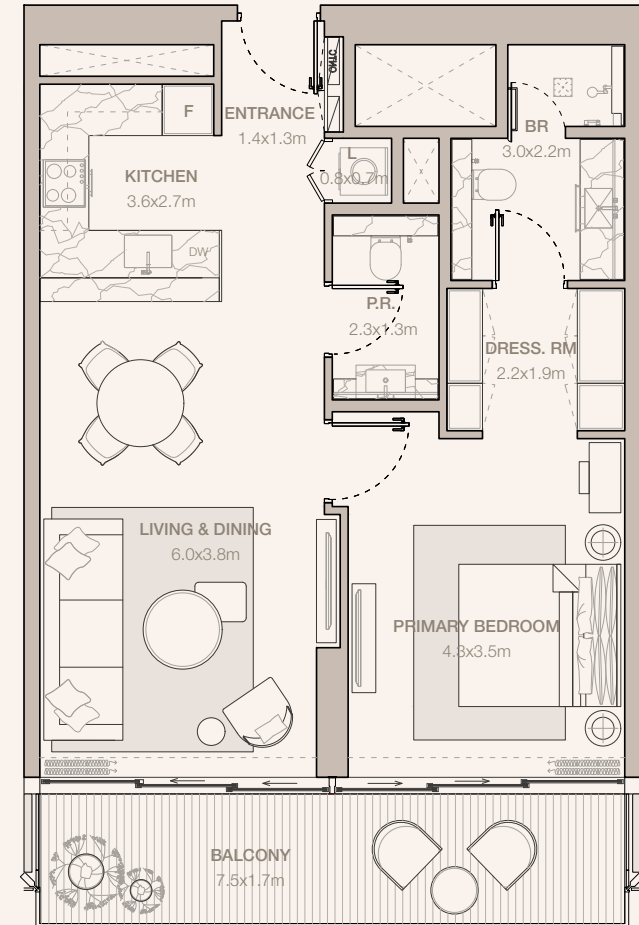

JUMEIRAH

RESIDENCES

EMIRATES TOWERS

1-BEDROOM TYPE A1A

TOWER B

UNIT NUMBER

3402, 3502, 3602, 3702, 3802, 3902, 4002, 4102, 4202,
4302, 4402, 4502, 4602, 4702, 4802, 4902, 5002, 5102

SUITE AREA

68.53 SQM | 737.65 SQFT

BALCONY AREA

13.21 SQM | 142.19 SQFT

TOTAL

81.74 SQM | 879.84 SQFT

Disclaimer: Plans, details and unit orientation included are indicative only and are subject to change by the developer/seller at its sole discretion without notice and/or liability. All images, including features, finishes, furnishings, view and scale are illustrative only. Final areas, orientation, dimensions, layout and materials may differ from those stated.