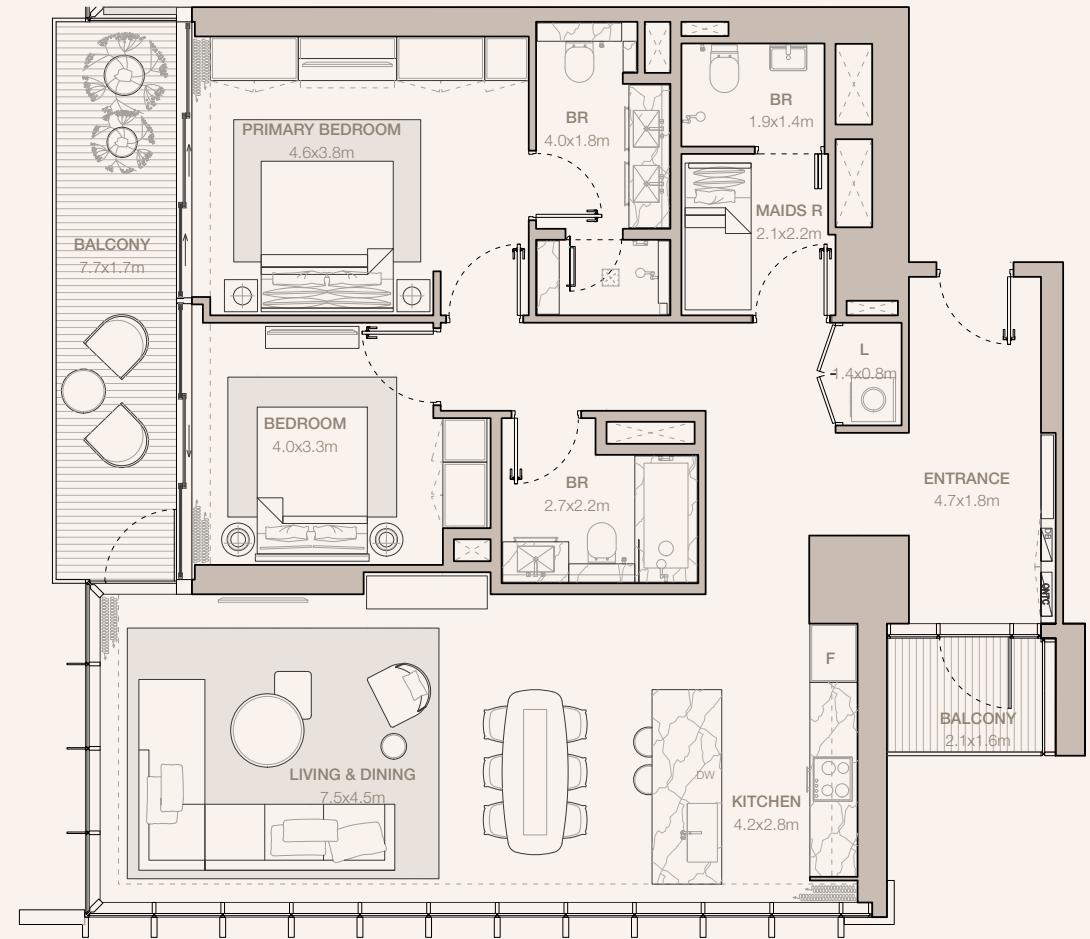

JUMEIRAH

RESIDENCES

EMIRATES TOWERS

2-BEDROOM TYPE B3A (M)

TOWER B

UNIT NUMBER

401, 501, 601, 701, 801, 901, 1001, 1101, 1201, 1301, 1401,
1501, 1601, 1701, 1801, 1901, 2001, 2101, 2201, 2301

SUITE AREA

129.74 SQM | 1396.51 SQFT

BALCONY AREA

18.01 SQM | 193.86 SQFT

TOTAL

147.75 SQM | 1590.37 SQFT

Disclaimer: Plans, details and unit orientation included are indicative only and are subject to change by the developer/seller at its sole discretion without notice and/or liability. All images, including features, finishes, furnishings, view and scale are illustrative only. Final areas, orientation, dimensions, layout and materials may differ from those stated.