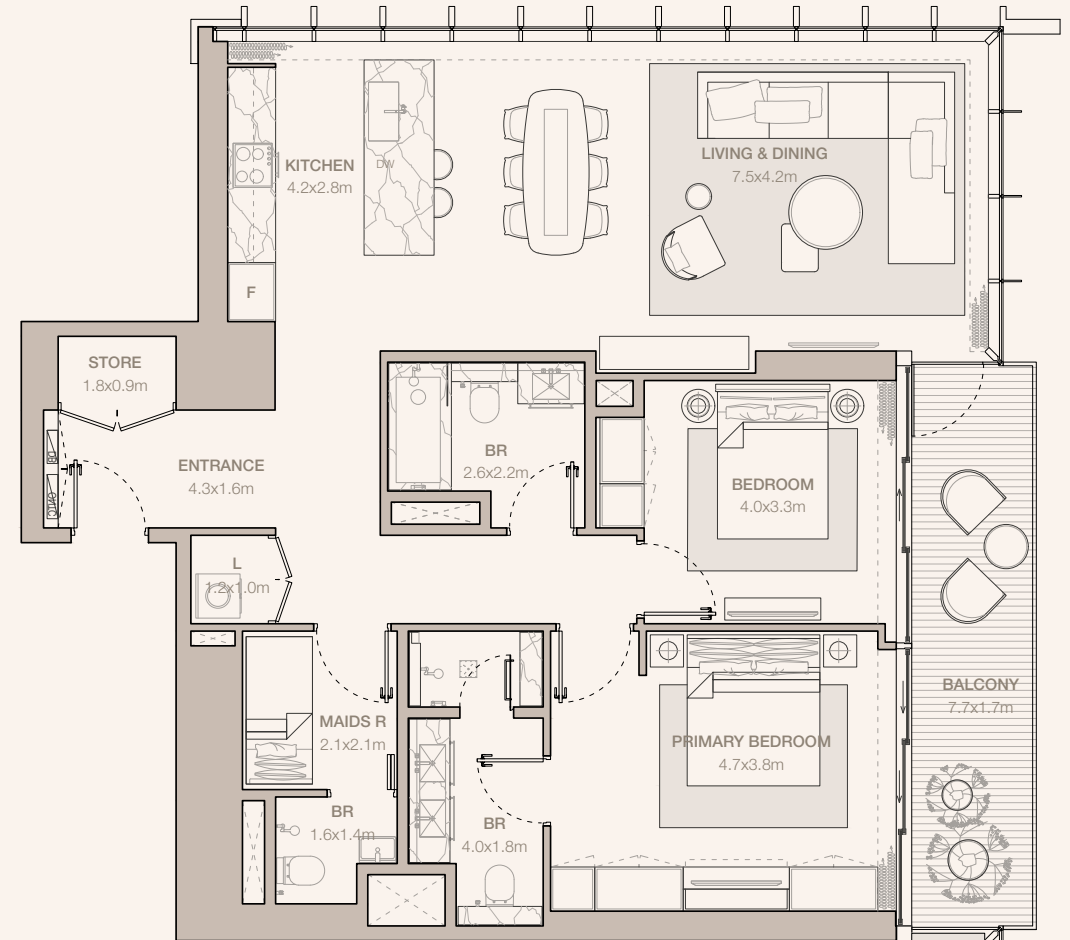

JUMEIRAH

RESIDENCES

EMIRATES TOWERS

2-BEDROOM TYPE B3 (CONTINUED)

TOWER B

UNIT NUMBER
2801

SUITE AREA
124.84 SQM | 1343.77 SQFT

BALCONY AREA
13.43 SQM | 144.56 SQFT

TOTAL
138.27 SQM | 1488.33 SQFT

Disclaimer: Plans, details and unit orientation included are indicative only and are subject to change by the developer/seller at its sole discretion without notice and/or liability. All images, including features, finishes, furnishings, view and scale are illustrative only. Final areas, orientation, dimensions, layout and materials may differ from those stated.