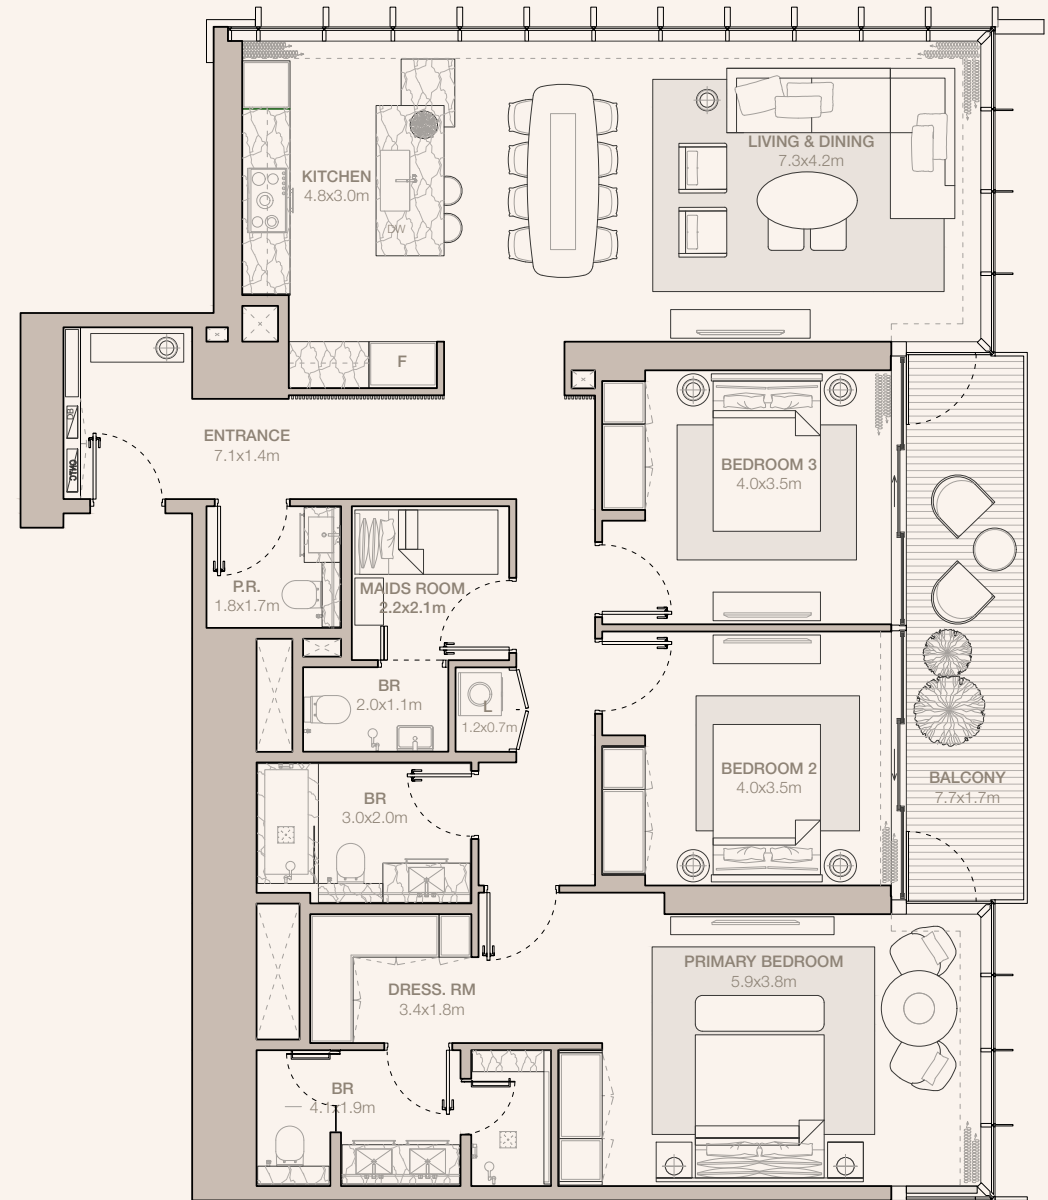

JUMEIRAH

RESIDENCES

EMIRATES TOWERS

3-BEDROOM TYPE C1A - N2

TOWER B

UNIT NUMBER
3905

SUITE AREA
166.5 SQM | 1792.19 SQFT

BALCONY AREA
13.3 SQM | 143.16 SQFT

TOTAL
179.80 SQM | 1935.35 SQFT

Disclaimer: Plans, details and unit orientation included are indicative only and are subject to change by the developer/seller at its sole discretion without notice and/or liability. All images, including features, finishes, furnishings, view and scale are illustrative only. Final areas, orientation, dimensions, layout and materials may differ from those stated.