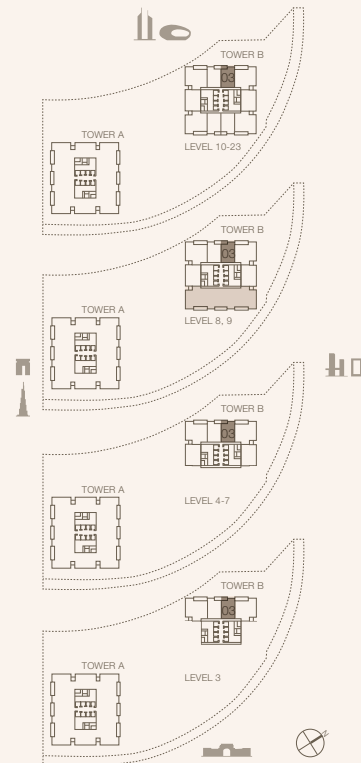

JUMEIRAH

RESIDENCES

EMIRATES TOWERS

1-BEDROOM TYPE A2A

TOWER B

UNIT NUMBER

303, 403, 503, 603, 703, 803, 903, 1003, 1103, 1203, 1303,
1403, 1503, 1603, 1703, 1803, 1903, 2003, 2103, 2203, 2303

SUITE AREA

76.06 SQM | 818.70 SQFT

BALCONY AREA

6.6 SQM | 71.04 SQFT

TOTAL

82.66 SQM | 889.74 SQFT

Disclaimer: Plans, details and unit orientation included are indicative only and are subject to change by the developer/seller at its sole discretion without notice and/or liability. All images, including features, finishes, furnishings, view and scale are illustrative only. Final areas, orientation, dimensions, layout and materials may differ from those stated.