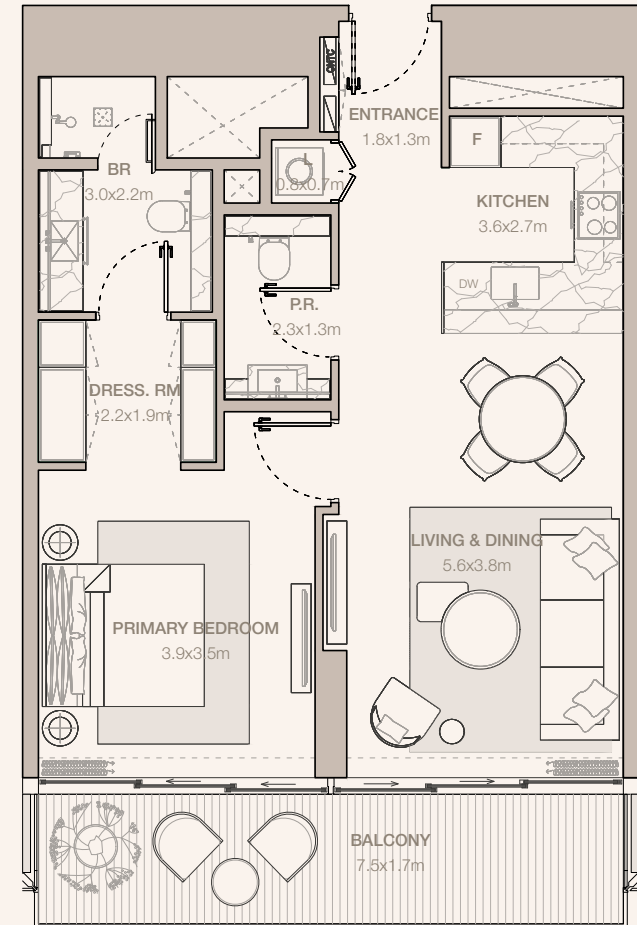

TOWER B

UNIT NUMBER

4106, 4306, 4506, 4706, 4906, 5106

SUITE AREA

66.85 SQM | 719.57 SQFT

BALCONY AREA

13.21 SQM | 142.19 SQFT

TOTAL

80.06 SQM | 861.76 SQFT

UNIT NUMBER

4006, 4206, 4406, 4606, 4806, 5006

SUITE AREA

66.97 SQM | 720.86 SQFT

BALCONY AREA

13.21 SQM | 142.19 SQFT

TOTAL

80.18 SQM | 863.05 SQFT

Disclaimer: Plans, details and unit orientation included are indicative only and are subject to change by the developer/seller at its sole discretion without notice and/or liability. All images, including features, finishes, furnishings, view and scale are illustrative only. Final areas, orientation, dimensions, layout and materials may differ from those stated.