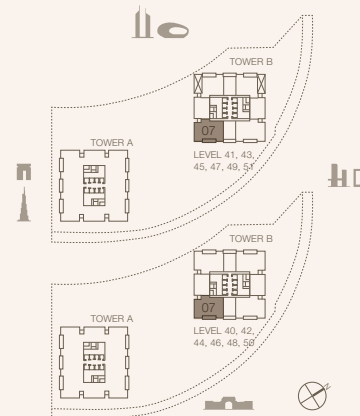

JUMEIRAH

RESIDENCES

EMIRATES TOWERS

3-BEDROOM TYPE C1A (M)

TOWER B

UNIT NUMBER
4207, 4407, 4607, 4807, 5007

SUITE AREA
165.62 SQM | 1782.72 SQFT

BALCONY AREA
13.3 SQM | 143.16 SQFT

TOTAL
178.92 SQM | 1925.88 SQFT

UNIT NUMBER
4107, 4307, 4507, 4707, 4907, 5107

SUITE AREA
166.02 SQM | 1787.02 SQFT

BALCONY AREA
13.3 SQM | 143.16 SQFT

TOTAL
179.32 SQM | 1930.18 SQFT

UNIT NUMBER
4007

SUITE AREA
165.63 SQM | 1782.83 SQFT

BALCONY AREA
13.3 SQM | 143.16 SQFT

TOTAL
178.93 SQM | 1925.99 SQFT

Disclaimer: Plans, details and unit orientation included are indicative only and are subject to change by the developer/seller at its sole discretion without notice and/or liability. All images, including features, finishes, furnishings, view and scale are illustrative only. Final areas, orientation, dimensions, layout and materials may differ from those stated.