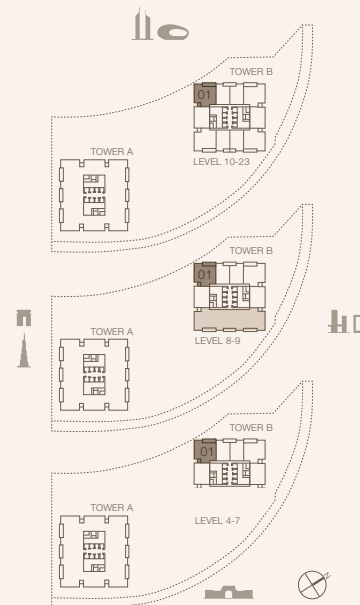

JUMEIRAH

RESIDENCES

EMIRATES TOWERS

2-BEDROOM TYPE B3A (M)

TOWER B

UNIT NUMBER

401, 501, 601, 701, 801, 901, 1001, 1101, 1201, 1301, 1401,
1501, 1601, 1701, 1801, 1901, 2001, 2101, 2201, 2301

SUITE AREA

129.74 SQM | 1396.51 SQFT

BALCONY AREA

18.01 SQM | 193.86 SQFT

TOTAL

147.75 SQM | 1590.37 SQFT

Disclaimer: Plans, details and unit orientation included are indicative only and are subject to change by the developer/seller at its sole discretion without notice and/or liability. All images, including features, finishes, furnishings, view and scale are illustrative only. Final areas, orientation, dimensions, layout and materials may differ from those stated.