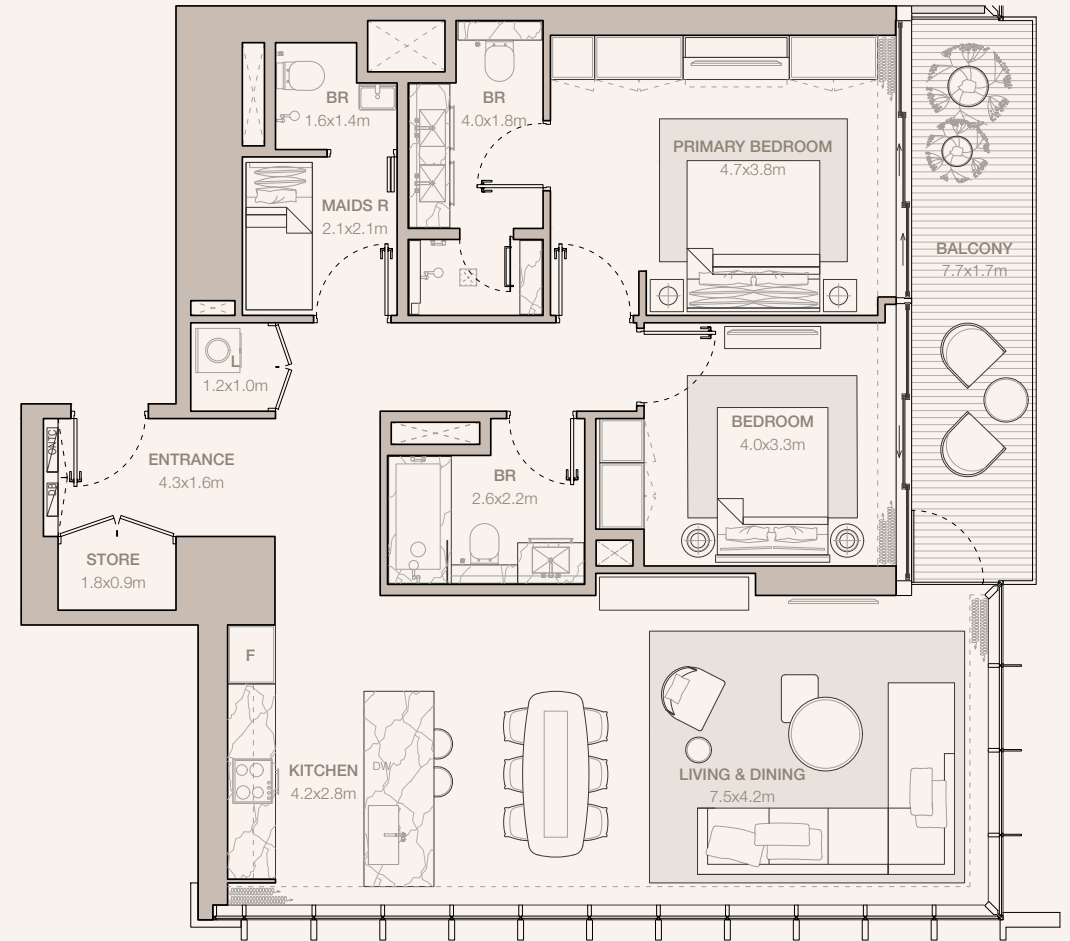

JUMEIRAH

RESIDENCES
EMIRATES TOWERS

2-BEDROOM TYPE B3 (M)

TOWER B

UNIT NUMBER
2505, 2605, 2705

SUITE AREA
124.33 SQM | 1338.28 SQFT

BALCONY AREA
13.44 SQM | 144.67 SQFT

TOTAL
137.77 SQM | 1482.94 SQFT

UNIT NUMBER
2804

SUITE AREA
124.83 SQM | 1343.66 SQFT

BALCONY AREA
13.44 SQM | 144.67 SQFT

TOTAL
138.27 SQM | 1488.33 SQFT

UNIT NUMBER
1309, 1409, 1509, 1609, 1709, 1809, 1909, 2009, 2109
2209, 2309, 2404

SUITE AREA
124.43 SQM | 1339.35 SQFT

BALCONY AREA
13.44 SQM | 144.67 SQFT

TOTAL
137.87 SQM | 1484.02 SQFT

Disclaimer: Plans, details and unit orientation included are indicative only and are subject to change by the developer/seller at its sole discretion without notice and/or liability. All images, including features, finishes, furnishings, view and scale are illustrative only. Final areas, orientation, dimensions, layout and materials may differ from those stated.