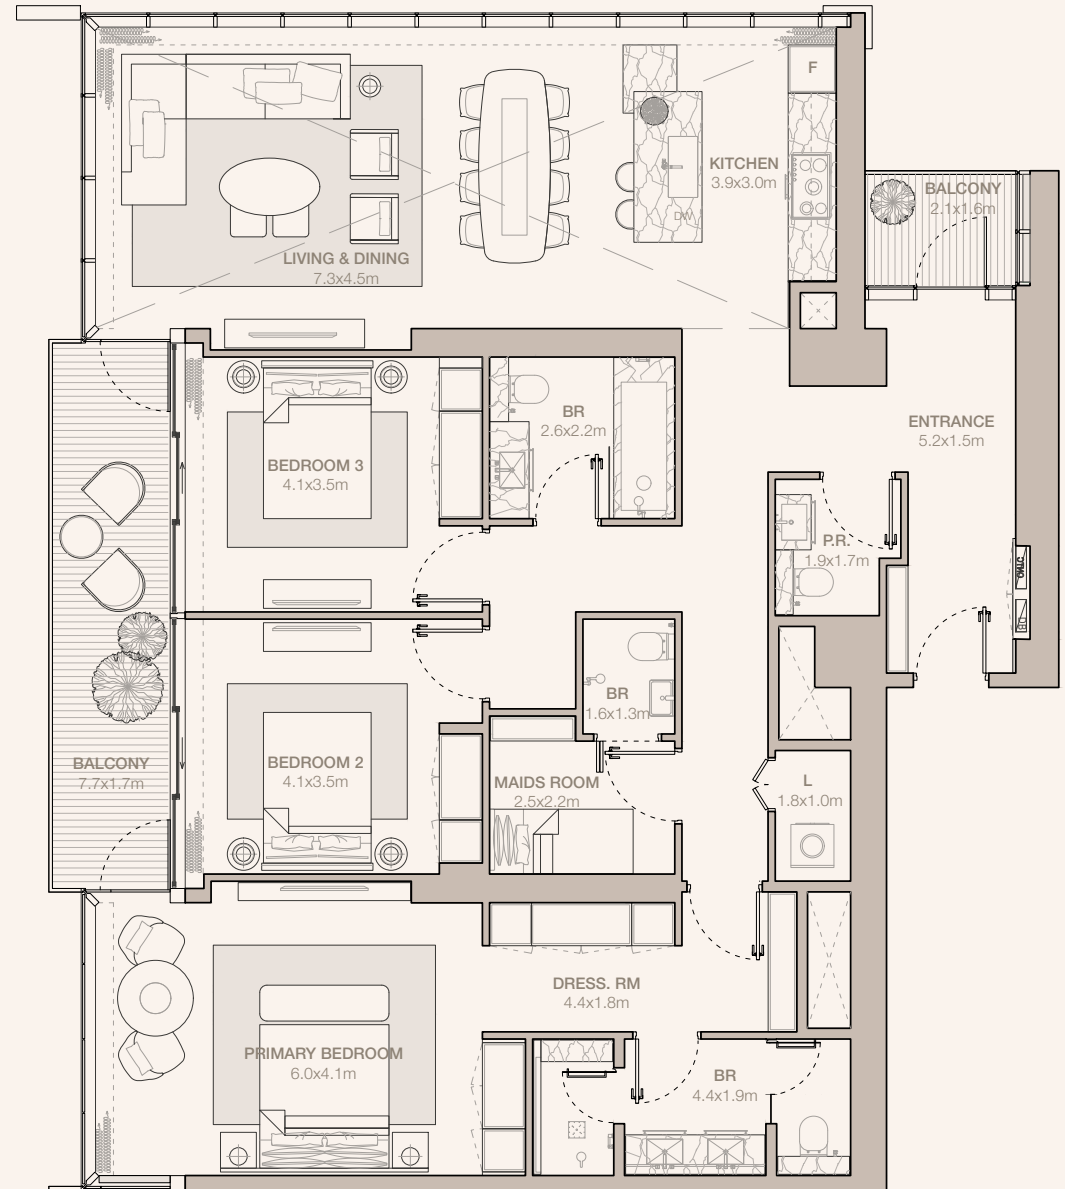

JUMEIRAH

RESIDENCES

EMIRATES TOWERS

3-BEDROOM TYPE C1 - H1

TOWER B

UNIT NUMBER
3003

SUITE AREA
177.77 SQM | 1913.50 SQFT

BALCONY AREA
17.26 SQM | 185.79 SQFT

TOTAL
195.03 SQM | 2099.29 SQFT

Disclaimer: Plans, details and unit orientation included are indicative only and are subject to change by the developer/seller at its sole discretion without notice and/or liability. All images, including features, finishes, furnishings, view and scale are illustrative only. Final areas, orientation, dimensions, layout and materials may differ from those stated.