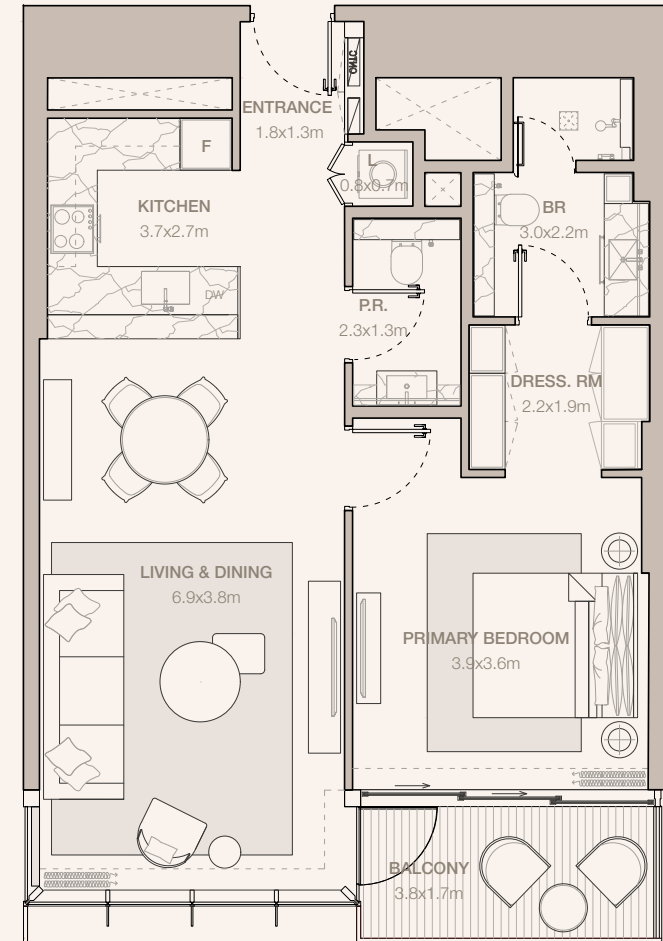

TOTAL
81.05 SQM | 872.41 SQFT

Disclaimer: Plans, details and unit orientation included are indicative only and are subject to change by the developer/seller at its sole discretion without notice and/or liability. All images, including features, finishes, furnishings, view and scale are illustrative only. Final areas, orientation, dimensions, layout and materials may differ from those stated.

JUMEIRAH

RESIDENCES

EMIRATES TOWERS

1-BEDROOM TYPE A2 - D (M)

TOWER B

UNIT NUMBER
1108, 1208

SUITE AREA
74.45 SQM | 801.37 SQFT

BALCONY AREA
6.61 SQM | 71.15 SQFT

TOTAL
81.06 SQM | 872.52 SQFT

Disclaimer: Plans, details and unit orientation included are indicative only and are subject to change by the developer/seller at its sole discretion without notice and/or liability. All images, including features, finishes, furnishings, view and scale are illustrative only. Final areas, orientation, dimensions, layout and materials may differ from those stated.