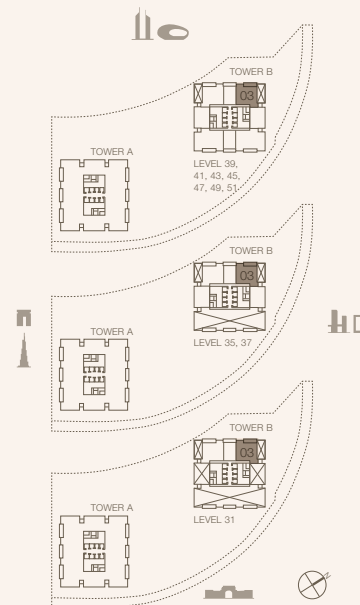

JUMEIRAH

RESIDENCES

EMIRATES TOWERS

2-BEDROOM TYPE B2

TOWER B

UNIT NUMBER
3103

SUITE AREA
114 SQM | 1227.09 SQFT

BALCONY AREA
13.56 SQM | 145.96 SQFT

TOTAL
127.56 SQM | 1373.04 SQFT

UNIT NUMBER
3503, 3703, 3903, 4103, 4303, 4503, 4703, 4903, 5103

SUITE AREA
114.13 SQM | 1228.49 SQFT

BALCONY AREA
13.43 SQM | 144.56 SQFT

TOTAL
127.56 SQM | 1373.04 SQFT

Disclaimer: Plans, details and unit orientation included are indicative only and are subject to change by the developer/seller at its sole discretion without notice and/or liability. All images, including features, finishes, furnishings, view and scale are illustrative only. Final areas, orientation, dimensions, layout and materials may differ from those stated.