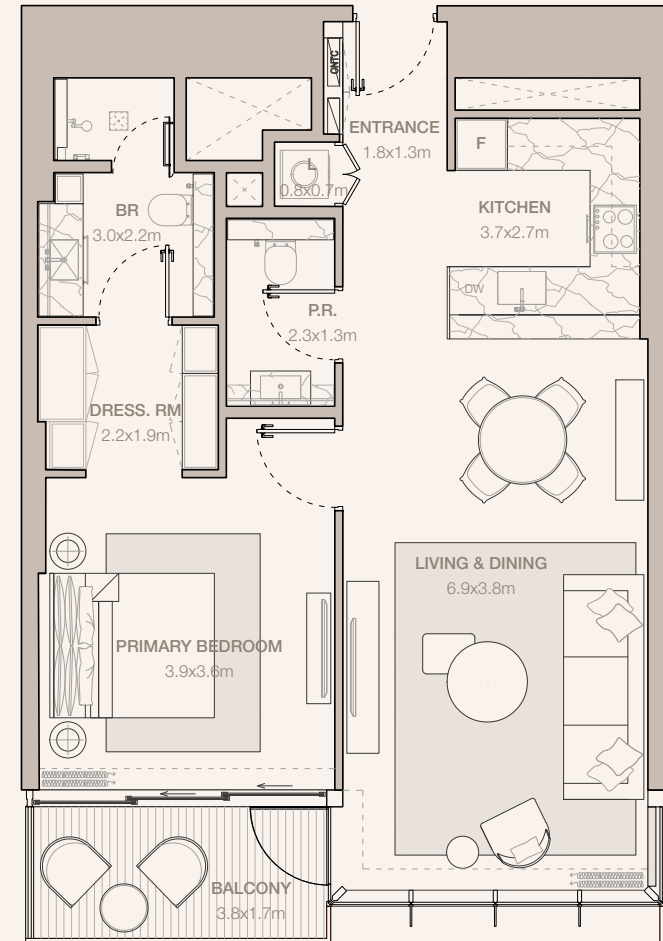

TOTAL
81.05 SQM | 872.41 SQFT

UNIT NUMBER
2403, 2504, 2604, 2704, 2803, 2903, 3006

SUITE AREA
74.45 SQM | 801.37 SQFT

BALCONY AREA
6.61 SQM | 71.15 SQFT

TOTAL
81.06 SQM | 872.52 SQFT

Disclaimer: Plans, details and unit orientation included are indicative only and are subject to change by the developer/seller at its sole discretion without notice and/or liability. All images, including features, finishes, furnishings, view and scale are illustrative only. Final areas, orientation, dimensions, layout and materials may differ from those stated.

JUMEIRAH

RESIDENCES

EMIRATES TOWERS

1-BEDROOM TYPE A2 - D

TOWER B

UNIT NUMBER
1107, 1207

SUITE AREA
74.45 SQM | 801.37 SQFT

BALCONY AREA
6.6 SQM | 71.04 SQFT

TOTAL
81.05 SQM | 872.41 SQFT

Disclaimer: Plans, details and unit orientation included are indicative only and are subject to change by the developer/seller at its sole discretion without notice and/or liability. All images, including features, finishes, furnishings, view and scale are illustrative only. Final areas, orientation, dimensions, layout and materials may differ from those stated.