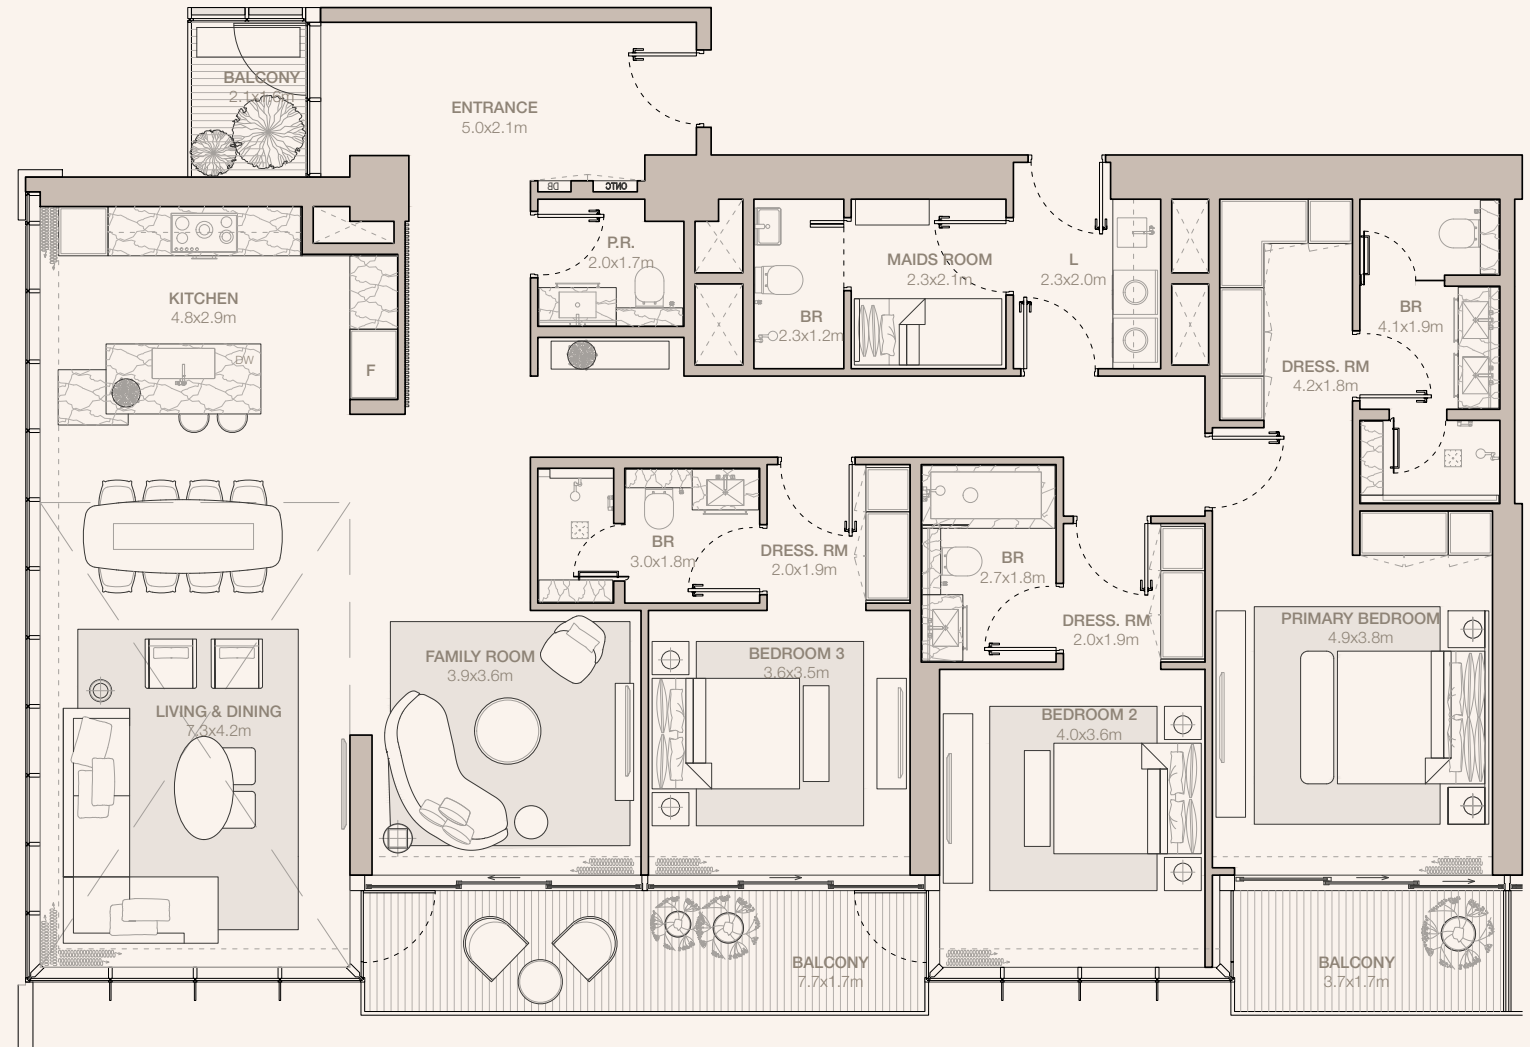

JUMEIRAH

RESIDENCES
EMIRATES TOWERS

3-BEDROOM TYPE C2 (M)

TOWER B

UNIT NUMBER
5301

SUITE AREA
213.72 SQM | 2300.46 SQFT

BALCONY AREA
23.83 SQM | 256.50 SQFT

TOTAL
237.55 SQM | 2556.97 SQFT

UNIT NUMBER
5501

SUITE AREA
214.38 SQM | 2307.57 SQFT

BALCONY AREA
23.83 SQM | 256.50 SQFT

TOTAL
238.21 SQM | 2564.07 SQFT

Disclaimer: Plans, details and unit orientation included are indicative only and are subject to change by the developer/seller at its sole discretion without notice and/or liability. All images, including features, finishes, furnishings, view and scale are illustrative only. Final areas, orientation, dimensions, layout and materials may differ from those stated.