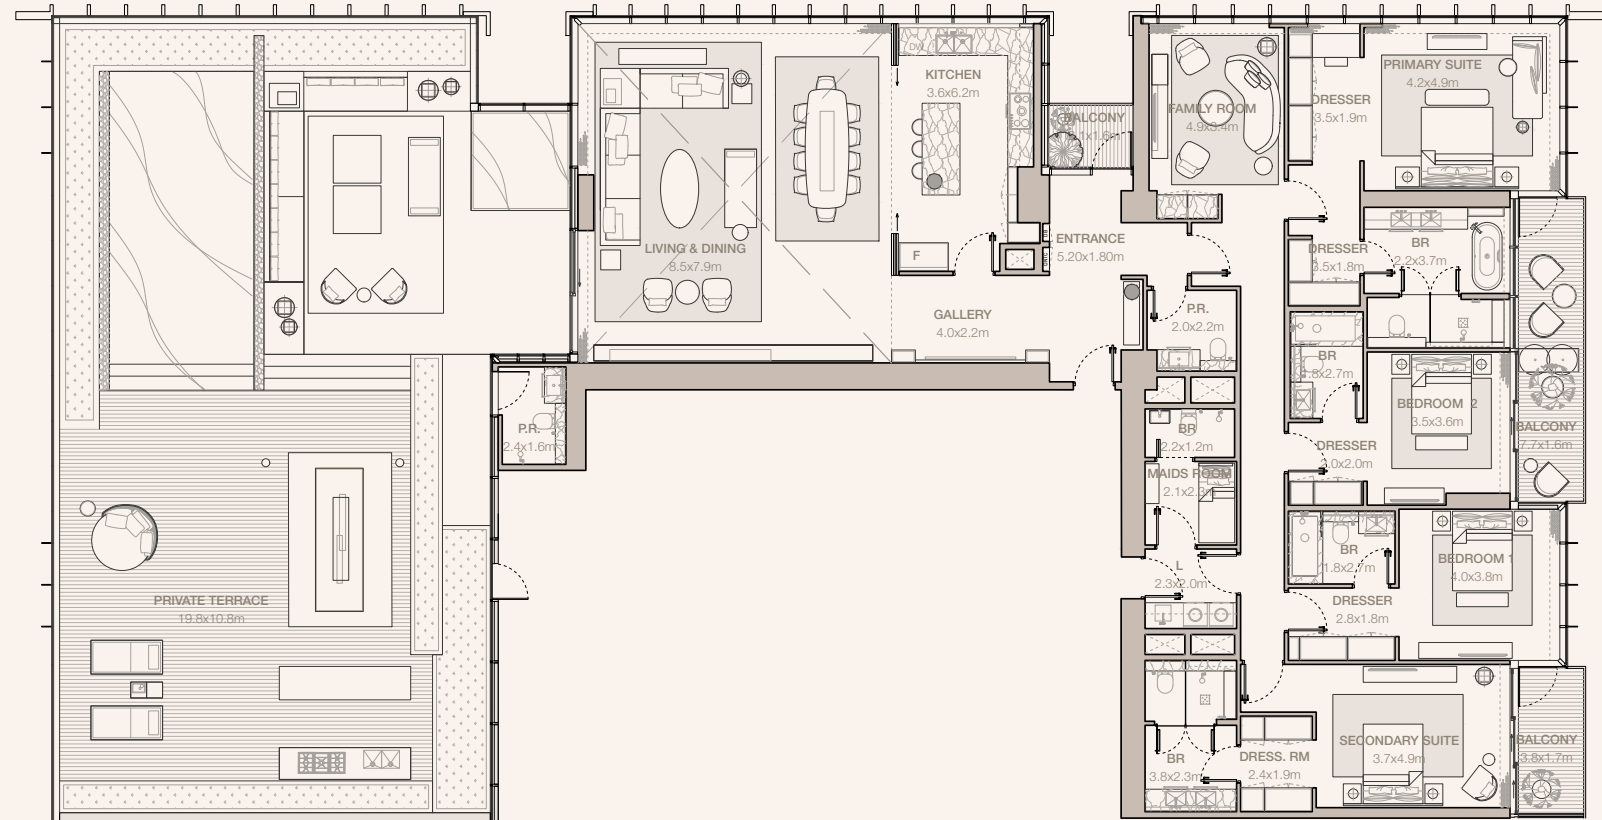

JUMEIRAH

RESIDENCES

EMIRATES TOWERS

4-BEDROOM TYPE D1

TOWER B

UNIT NUMBER
5202

SUITE AREA
333.12 SQM | 3585.67 SQFT

BALCONY AREA
258.2 SQM | 2779.24 SQFT

TOTAL
591.32 SQM | 6364.92 SQFT

Disclaimer: Plans, details and unit orientation included are indicative only and are subject to change by the developer/seller at its sole discretion without notice and/or liability. All images, including features, finishes, furnishings, view and scale are illustrative only. Final areas, orientation, dimensions, layout and materials may differ from those stated.