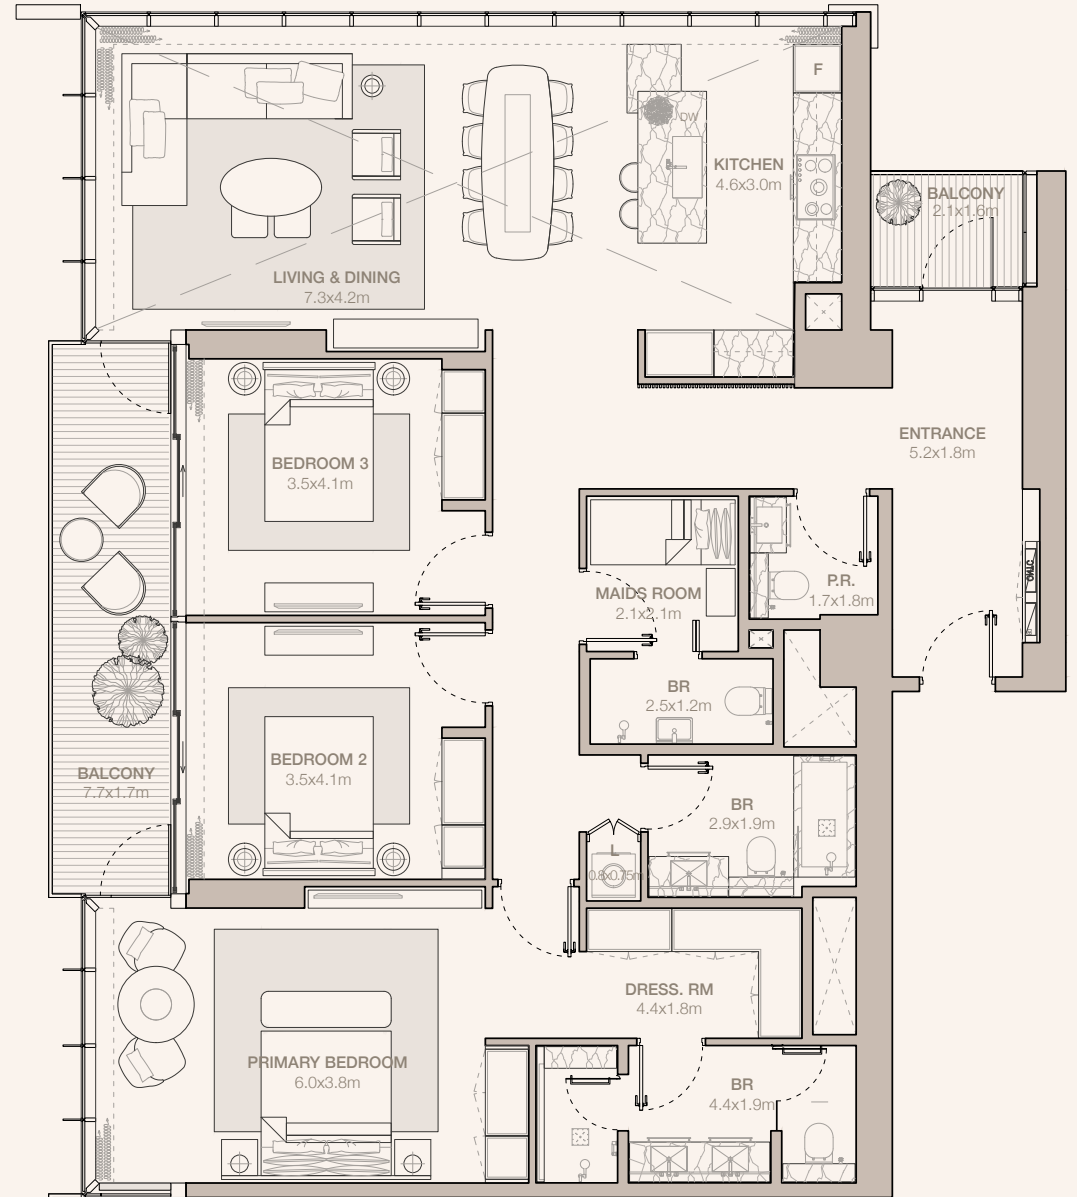

JUMEIRAH

RESIDENCES

EMIRATES TOWERS

3-BEDROOM TYPE C1

TOWER B

UNIT NUMBER
3603

SUITE AREA
177.49 SQM | 1910.49 SQFT

BALCONY AREA
17.87 SQM | 192.35 SQFT

TOTAL
195.36 SQM | 2102.84 SQFT

UNIT NUMBER
3403, 3803, 4003

SUITE AREA
178.51 SQM | 1921.47 SQFT

BALCONY AREA
17.87 SQM | 192.35 SQFT

TOTAL
196.38 SQM | 2113.82 SQFT

UNIT NUMBER
4203, 4403, 4603, 4803, 5003

SUITE AREA
178.54 SQM | 1921.79 SQFT

BALCONY AREA
17.85 SQM | 192.14 SQFT

TOTAL
196.39 SQM | 2113.92 SQFT

Disclaimer: Plans, details and unit orientation included are indicative only and are subject to change by the developer/seller at its sole discretion without notice and/or liability. All images, including features, finishes, furnishings, view and scale are illustrative only. Final areas, orientation, dimensions, layout and materials may differ from those stated.