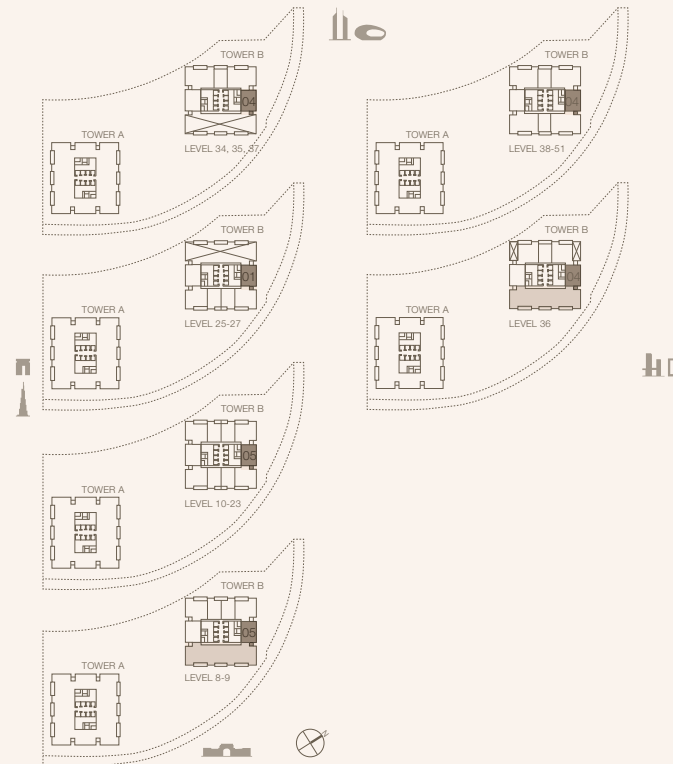

JUMEIRAH

RESIDENCES
EMIRATES TOWERS

2-BEDROOM TYPE B1 (CONTINUED)

TOWER B

UNIT NUMBER
805, 905

SUITE AREA
103.34 SQM | 1112.34 SQFT

BALCONY AREA
4.89 SQM | 52.64 SQFT

TOTAL
108.23 SQM | 1164.98 SQFT

UNIT NUMBER
2501, 2601, 2701

SUITE AREA
103.34 SQM | 1112.34 SQFT

BALCONY AREA
4.94 SQM | 53.17 SQFT

TOTAL
108.28 SQM | 1165.52 SQFT

UNIT NUMBER
1105, 1205, 1305, 1405, 1505, 1605, 1705, 1805, 1905,
2005, 2105, 2205, 2305

SUITE AREA
103.34 SQM | 1112.34 SQFT

BALCONY AREA
4.88 SQM | 52.53 SQFT

TOTAL
108.22 SQM | 1164.87 SQFT

Disclaimer: Plans, details and unit orientation included are indicative only and are subject to change by the developer/seller at its sole discretion without notice and/or liability. All images, including features, finishes, furnishings, view and scale are illustrative only. Final areas, orientation, dimensions, layout and materials may differ from those stated.