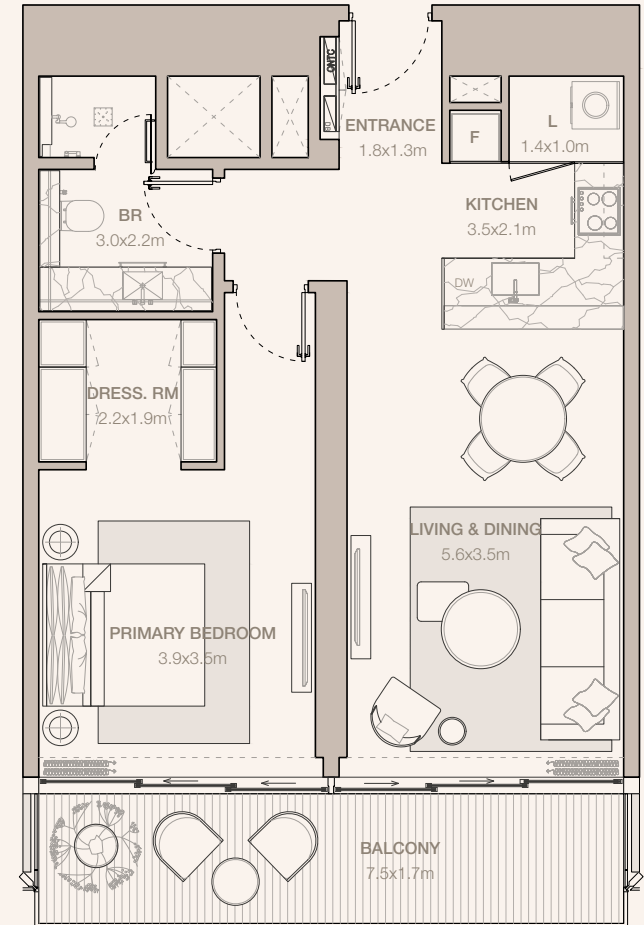

JUMEIRAH

RESIDENCES

EMIRATES TOWERS

1-BEDROOM TYPE A1 - N1

TOWER B

UNIT NUMBER
3806

SUITE AREA
67.21 SQM | 723.44 SQFT

BALCONY AREA
13.21 SQM | 142.19 SQFT

TOTAL
80.42 SQM | 865.63 SQFT

Disclaimer: Plans, details and unit orientation included are indicative only and are subject to change by the developer/seller at its sole discretion without notice and/or liability. All images, including features, finishes, furnishings, view and scale are illustrative only. Final areas, orientation, dimensions, layout and materials may differ from those stated.