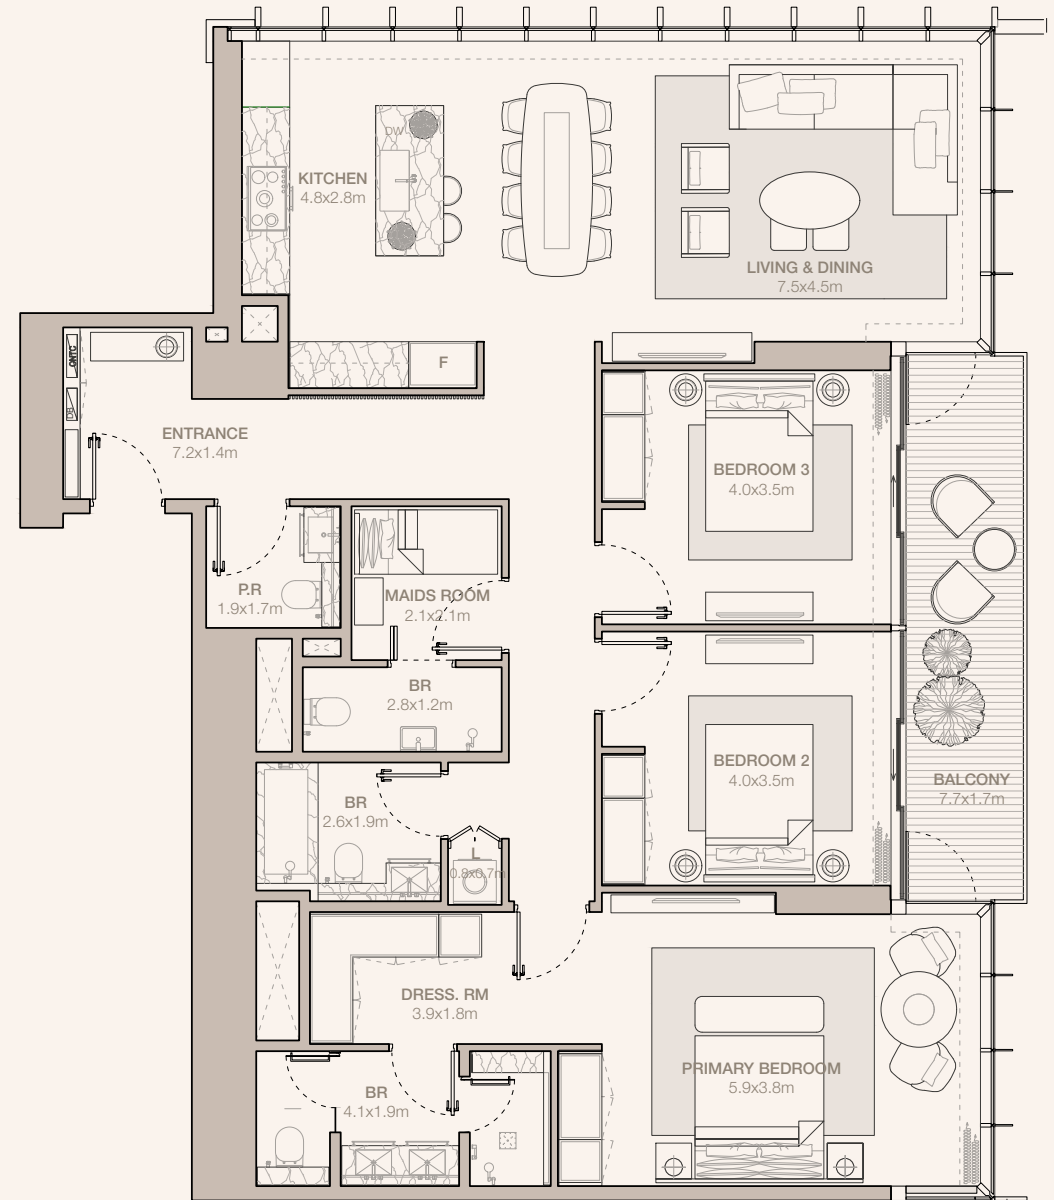

JUMEIRAH

RESIDENCES

EMIRATES TOWERS

3-BEDROOM TYPE C1A

TOWER B

UNIT NUMBER
4205, 4405, 4605, 4805, 5005

SUITE AREA
165.63 SQM | 1782.83 SQFT

BALCONY AREA
13.3 SQM | 143.16 SQFT

TOTAL
178.93 SQM | 1925.99 SQFT

UNIT NUMBER
4105, 4305, 4505, 4705, 4905, 5105

SUITE AREA
166.03 SQM | 1787.13 SQFT

BALCONY AREA
13.3 SQM | 143.16 SQFT

TOTAL
179.33 SQM | 1930.29 SQFT

UNIT NUMBER
4005

SUITE AREA
165.63 SQM | 1782.83 SQFT

BALCONY AREA
13.31 SQM | 143.27 SQFT

TOTAL
178.94 SQM | 1926.09 SQFT

Disclaimer: Plans, details and unit orientation included are indicative only and are subject to change by the developer/seller at its sole discretion without notice and/or liability. All images, including features, finishes, furnishings, view and scale are illustrative only. Final areas, orientation, dimensions, layout and materials may differ from those stated.