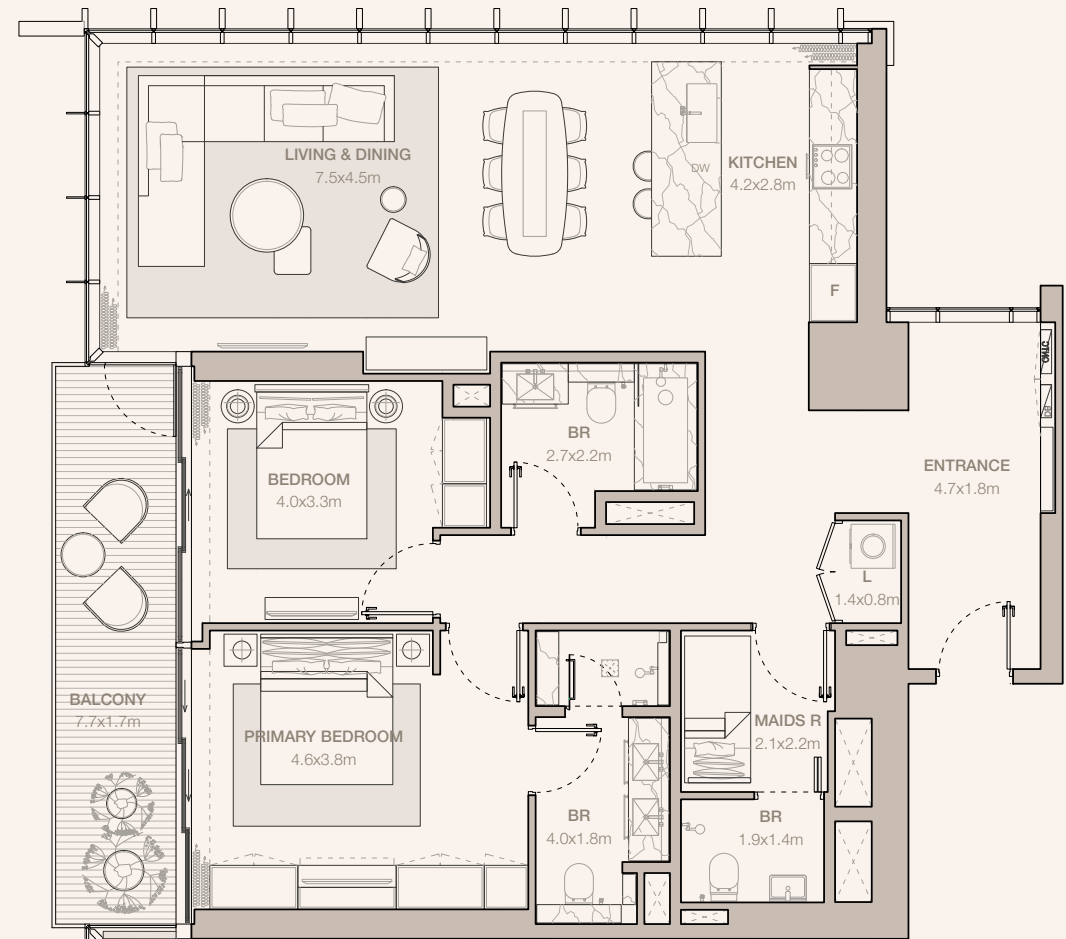

JUMEIRAH

RESIDENCES

EMIRATES TOWERS

2-BEDROOM TYPE B3A - N1

TOWER B

UNIT NUMBER
304

SUITE AREA
128.82 SQM | 1386.61 SQFT

BALCONY AREA
13.43 SQM | 144.56 SQFT

TOTAL
142.25 SQM | 1531.17 SQFT

Disclaimer: Plans, details and unit orientation included are indicative only and are subject to change by the developer/seller at its sole discretion without notice and/or liability. All images, including features, finishes, furnishings, view and scale are illustrative only. Final areas, orientation, dimensions, layout and materials may differ from those stated.