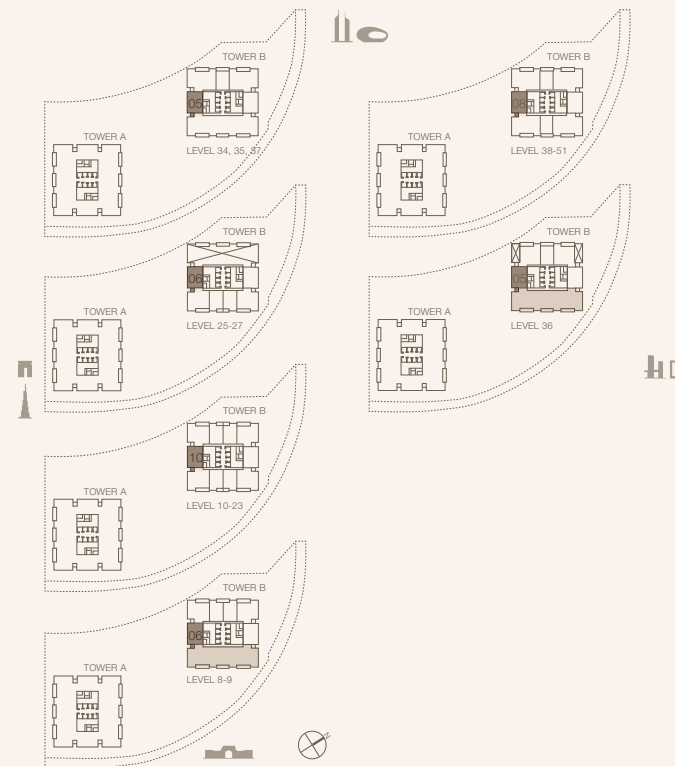

JUMEIRAH

RESIDENCES

EMIRATES TOWERS

2-BEDROOM TYPE B1 (M)

TOWER B

UNIT NUMBER
3405, 3505, 3605, 3705

SUITE AREA
103.32 SQM | 1112.13 SQFT

BALCONY AREA
4.53 SQM | 48.76 SQFT

TOTAL
107.85 SQM | 1160.89 SQFT

UNIT NUMBER
3808, 3908, 4008, 4108, 4208, 4308, 4408, 4508, 4608,
4708, 4808, 4908, 5008, 5108

SUITE AREA
103.32 SQM | 1112.13 SQFT

BALCONY AREA
4.91 SQM | 52.85 SQFT

TOTAL
108.23 SQM | 1164.98 SQFT

UNIT NUMBER
806, 906, 1010, 1210, 1310, 1410, 1510, 1610, 1710, 1810,
1910, 2010, 2110, 2210, 2310

SUITE AREA
103.33 SQM | 1112.23 SQFT

BALCONY AREA
4.89 SQM | 52.64 SQFT

TOTAL
108.22 SQM | 1164.87 SQFT

Disclaimer: Plans, details and unit orientation included are indicative only and are subject to change by the developer/seller at its sole discretion without notice and/or liability. All images, including features, finishes, furnishings, view and scale are illustrative only. Final areas, orientation, dimensions, layout and materials may differ from those stated.