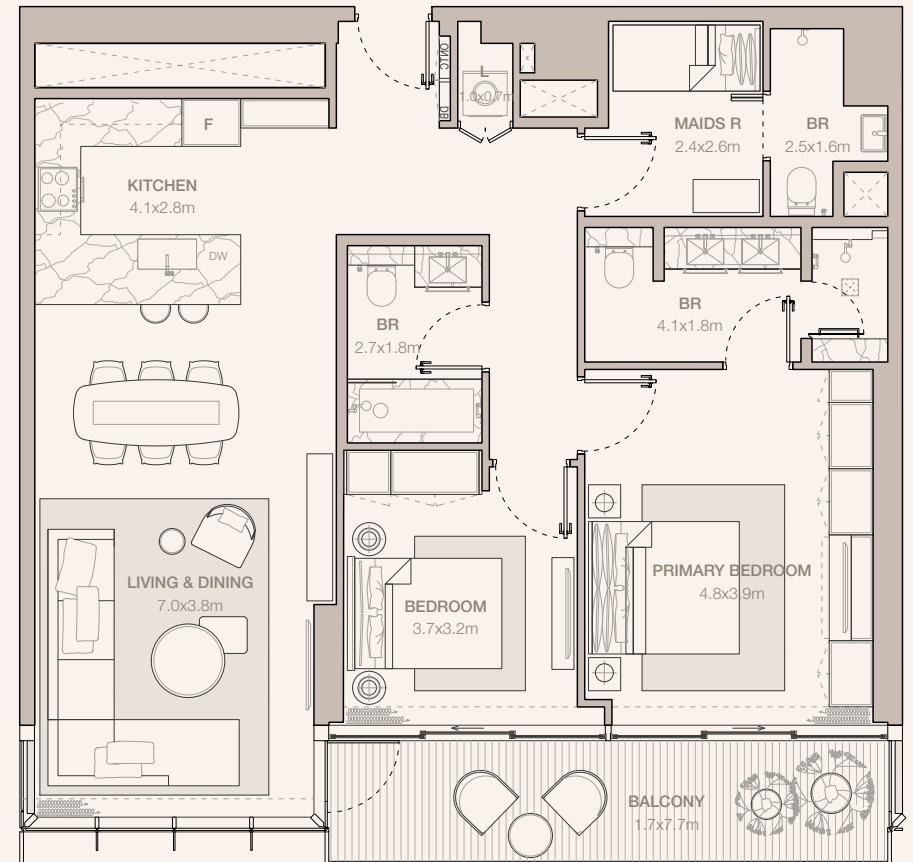

JUMEIRAH

RESIDENCES

EMIRATES TOWERS

2-BEDROOM TYPE B2 (M)

TOWER B

UNIT NUMBER
3101

SUITE AREA
114.02 SQM | 1227.30 SQFT

BALCONY AREA
13.57 SQM | 146.07 SQFT

TOTAL
127.59 SQM | 1373.37 SQFT

UNIT NUMBER
3501, 3701, 3901, 4101, 4301, 4501, 4701, 4901, 5101

SUITE AREA
114.13 SQM | 1228.49 SQFT

BALCONY AREA
13.43 SQM | 144.56 SQFT

TOTAL
127.56 SQM | 1373.04 SQFT

Disclaimer: Plans, details and unit orientation included are indicative only and are subject to change by the developer/seller at its sole discretion without notice and/or liability. All images, including features, finishes, furnishings, view and scale are illustrative only. Final areas, orientation, dimensions, layout and materials may differ from those stated.