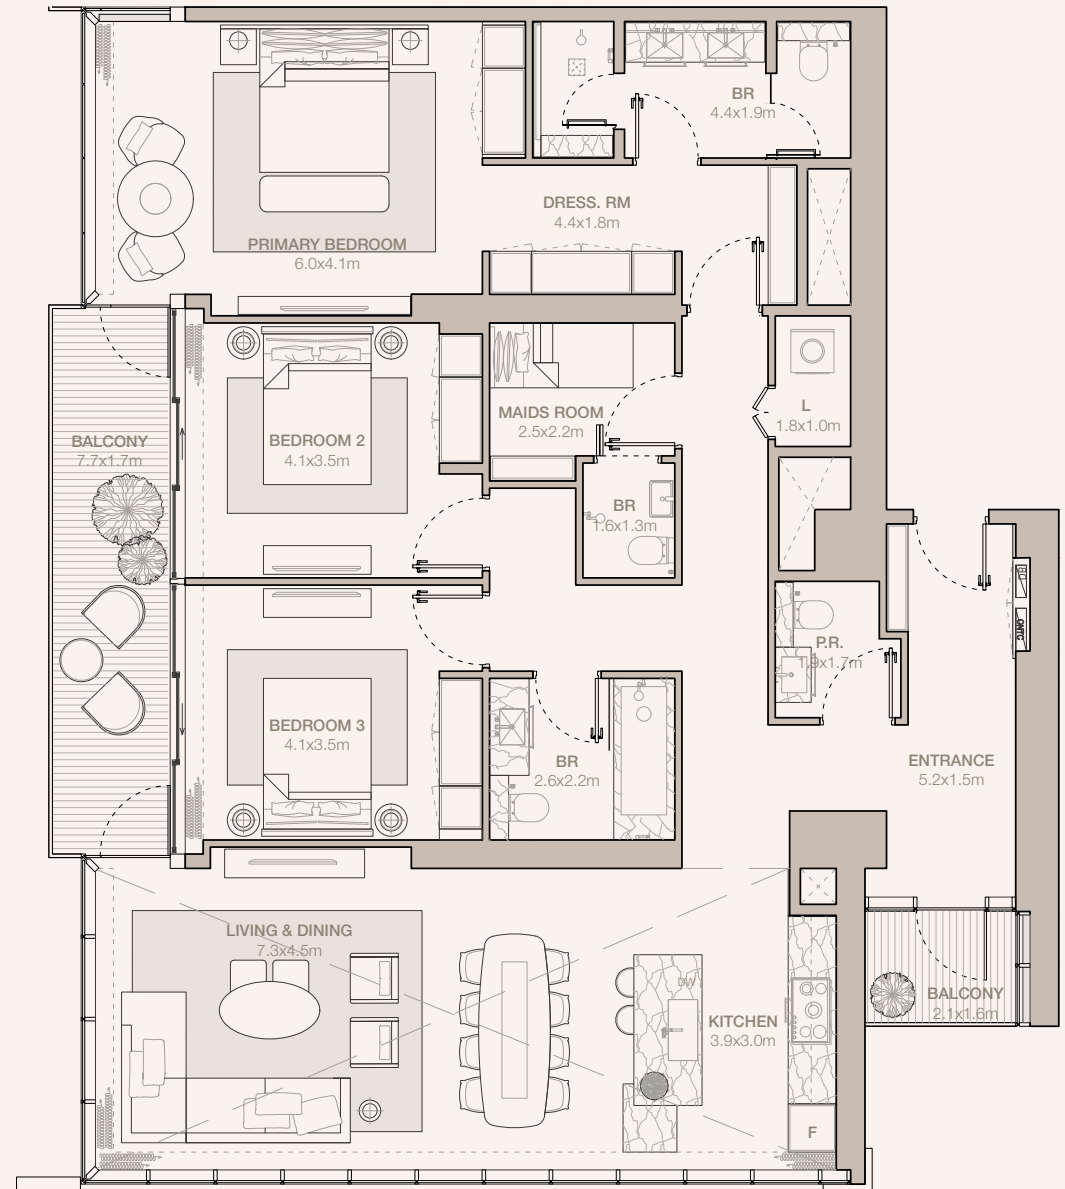

JUMEIRAH

RESIDENCES

EMIRATES TOWERS

3-BEDROOM TYPE C1 - H1 (M)

TOWER B

UNIT NUMBER
3001

SUITE AREA
177.74 SQM | 1913.18 SQFT

BALCONY AREA
17.26 SQM | 185.79 SQFT

TOTAL
195.00 SQM | 2098.96 SQFT

Disclaimer: Plans, details and unit orientation included are indicative only and are subject to change by the developer/seller at its sole discretion without notice and/or liability. All images, including features, finishes, furnishings, view and scale are illustrative only. Final areas, orientation, dimensions, layout and materials may differ from those stated.