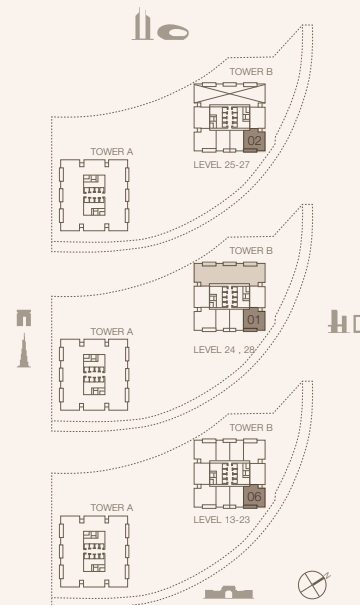

JUMEIRAH

RESIDENCES
EMIRATES TOWERS

2-BEDROOM TYPE B3

TOWER B

UNIT NUMBER
2502, 2602, 2702

SUITE AREA
124.33 SQM | 1338.28 SQFT

BALCONY AREA
13.43 SQM | 144.56 SQFT

TOTAL
137.76 SQM | 1482.84 SQFT

UNIT NUMBER
2401

SUITE AREA
124.44 SQM | 1339.46 SQFT

BALCONY AREA
13.43 SQM | 144.56 SQFT

TOTAL
137.87 SQM | 1484.02 SQFT

UNIT NUMBER
1306, 1406, 1506, 1606, 1706, 1806, 1906, 2006, 2106,
2206, 2306

SUITE AREA
124.46 SQM | 1339.68 SQFT

BALCONY AREA
13.43 SQM | 144.56 SQFT

TOTAL
137.89 SQM | 1484.24 SQFT

Disclaimer: Plans, details and unit orientation included are indicative only and are subject to change by the developer/seller at its sole discretion without notice and/or liability. All images, including features, finishes, furnishings, view and scale are illustrative only. Final areas, orientation, dimensions, layout and materials may differ from those stated.