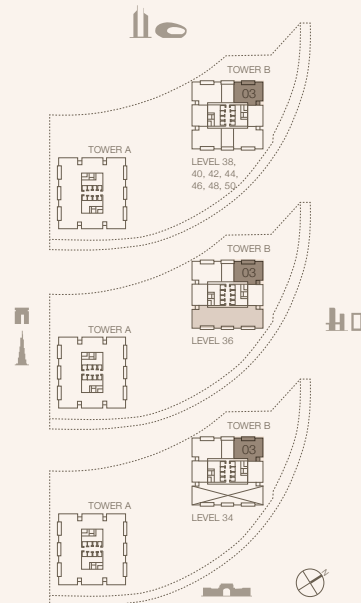

JUMEIRAH

RESIDENCES

EMIRATES TOWERS

3-BEDROOM TYPE C1

TOWER B

UNIT NUMBER
3603

SUITE AREA
177.49 SQM | 1910.49 SQFT

BALCONY AREA
17.87 SQM | 192.35 SQFT

TOTAL
195.36 SQM | 2102.84 SQFT

UNIT NUMBER
3403, 3803, 4003

SUITE AREA
178.51 SQM | 1921.47 SQFT

BALCONY AREA
17.87 SQM | 192.35 SQFT

TOTAL
196.38 SQM | 2113.82 SQFT

UNIT NUMBER
4203, 4403, 4603, 4803, 5003

SUITE AREA
178.54 SQM | 1921.79 SQFT

BALCONY AREA
17.85 SQM | 192.14 SQFT

TOTAL
196.39 SQM | 2113.92 SQFT

Disclaimer: Plans, details and unit orientation included are indicative only and are subject to change by the developer/seller at its sole discretion without notice and/or liability. All images, including features, finishes, furnishings, view and scale are illustrative only. Final areas, orientation, dimensions, layout and materials may differ from those stated.