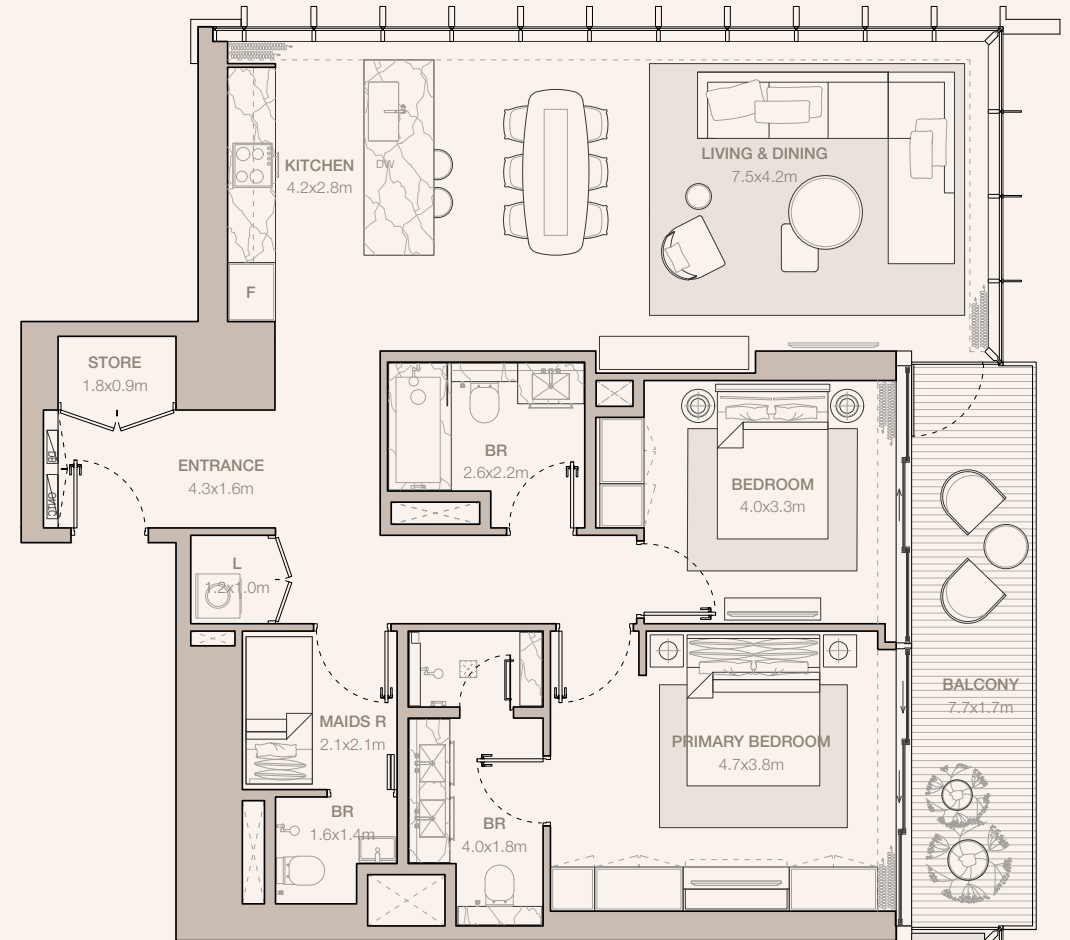

JUMEIRAH

RESIDENCES
EMIRATES TOWERS

2-BEDROOM TYPE B3

TOWER B

UNIT NUMBER
2502, 2602, 2702

SUITE AREA
124.33 SQM | 1338.28 SQFT

BALCONY AREA
13.43 SQM | 144.56 SQFT

TOTAL
137.76 SQM | 1482.84 SQFT

UNIT NUMBER
2401

SUITE AREA
124.44 SQM | 1339.46 SQFT

BALCONY AREA
13.43 SQM | 144.56 SQFT

TOTAL
137.87 SQM | 1484.02 SQFT

UNIT NUMBER
1306, 1406, 1506, 1606, 1706, 1806, 1906, 2006, 2106,
2206, 2306

SUITE AREA
124.46 SQM | 1339.68 SQFT

BALCONY AREA
13.43 SQM | 144.56 SQFT

TOTAL
137.89 SQM | 1484.24 SQFT

Disclaimer: Plans, details and unit orientation included are indicative only and are subject to change by the developer/seller at its sole discretion without notice and/or liability. All images, including features, finishes, furnishings, view and scale are illustrative only. Final areas, orientation, dimensions, layout and materials may differ from those stated.