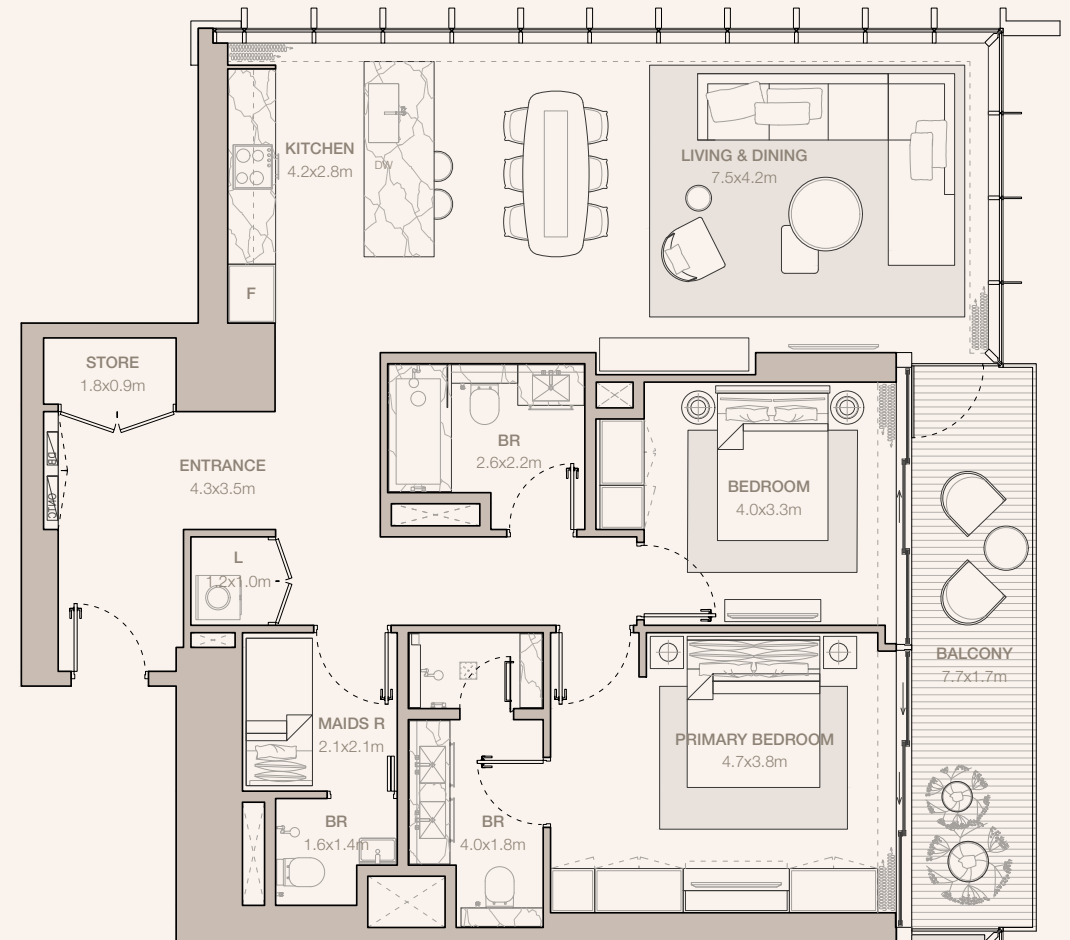

JUMEIRAH

RESIDENCES

EMIRATES TOWERS

2-BEDROOM TYPE B3 - N1

TOWER B

UNIT NUMBER
2901, 3004

SUITE AREA
128.43 SQM | 1382.41 SQFT

BALCONY AREA
13.43 SQM | 144.56 SQFT

TOTAL
141.86 SQM | 1526.97 SQFT

Disclaimer: Plans, details and unit orientation included are indicative only and are subject to change by the developer/seller at its sole discretion without notice and/or liability. All images, including features, finishes, furnishings, view and scale are illustrative only. Final areas, orientation, dimensions, layout and materials may differ from those stated.