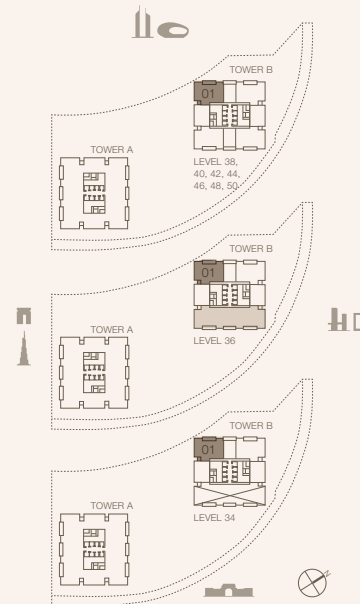

JUMEIRAH

RESIDENCES

EMIRATES TOWERS

3-BEDROOM TYPE C1 (M)

TOWER B

UNIT NUMBER
3601

SUITE AREA
177.48 SQM | 1910.38 SQFT

BALCONY AREA
17.87 SQM | 192.35 SQFT

TOTAL
195.35 SQM | 2102.73 SQFT

UNIT NUMBER
3401, 4001

SUITE AREA
178.5 SQM | 1921.36 SQFT

BALCONY AREA
17.87 SQM | 192.35 SQFT

TOTAL
196.37 SQM | 2113.71 SQFT

UNIT NUMBER
3801

SUITE AREA
178.51 SQM | 1921.47 SQFT

BALCONY AREA
17.87 SQM | 192.35 SQFT

TOTAL
196.38 SQM | 2113.82 SQFT

Disclaimer: Plans, details and unit orientation included are indicative only and are subject to change by the developer/seller at its sole discretion without notice and/or liability. All images, including features, finishes, furnishings, view and scale are illustrative only. Final areas, orientation, dimensions, layout and materials may differ from those stated.