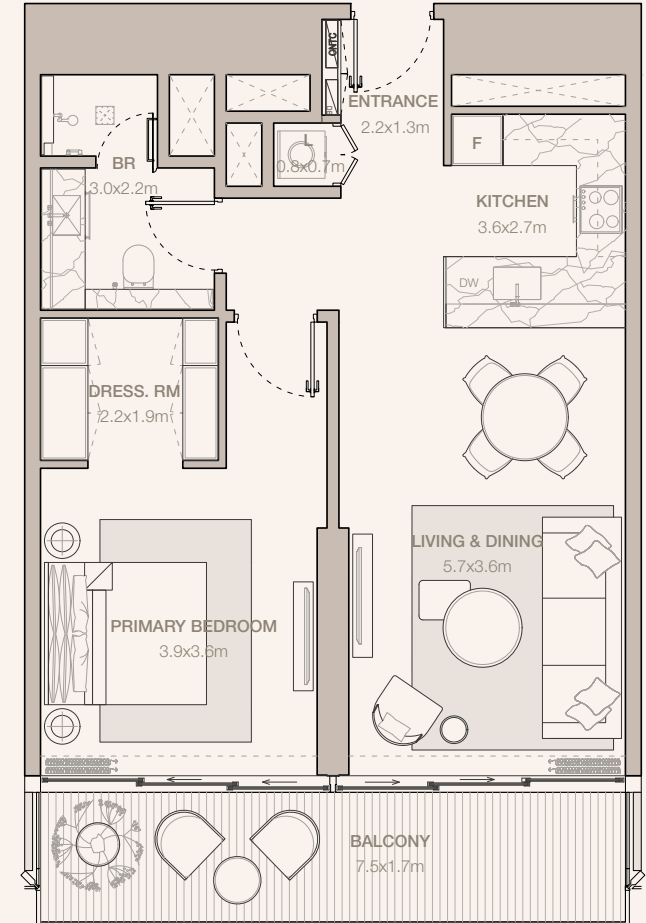

JUMEIRAH

RESIDENCES

EMIRATES TOWERS

1-BEDROOM TYPE A1 - N2

TOWER B

UNIT NUMBER
3906

SUITE AREA
67.2 SQM | 723.33 SQFT

BALCONY AREA
13.21 SQM | 142.19 SQFT

TOTAL
80.41 SQM | 865.53 SQFT

Disclaimer: Plans, details and unit orientation included are indicative only and are subject to change by the developer/seller at its sole discretion without notice and/or liability. All images, including features, finishes, furnishings, view and scale are illustrative only. Final areas, orientation, dimensions, layout and materials may differ from those stated.