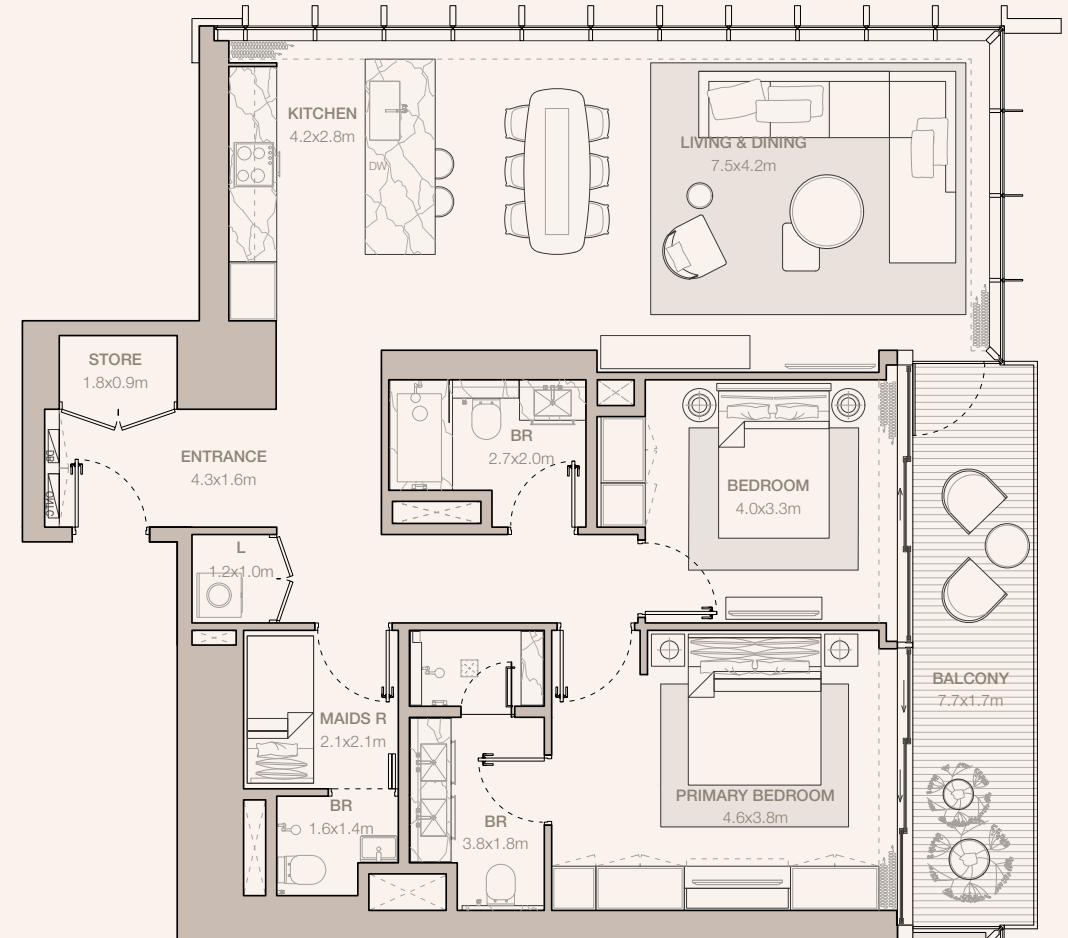

JUMEIRAH

RESIDENCES

EMIRATES TOWERS

2-BEDROOM TYPE B3 - E

TOWER B

UNIT NUMBER
1006

SUITE AREA
124.34 SQM | 1338.38 SQFT

BALCONY AREA
13.43 SQM | 144.56 SQFT

TOTAL
137.77 SQM | 1482.94 SQFT

Disclaimer: Plans, details and unit orientation included are indicative only and are subject to change by the developer/seller at its sole discretion without notice and/or liability. All images, including features, finishes, furnishings, view and scale are illustrative only. Final areas, orientation, dimensions, layout and materials may differ from those stated.