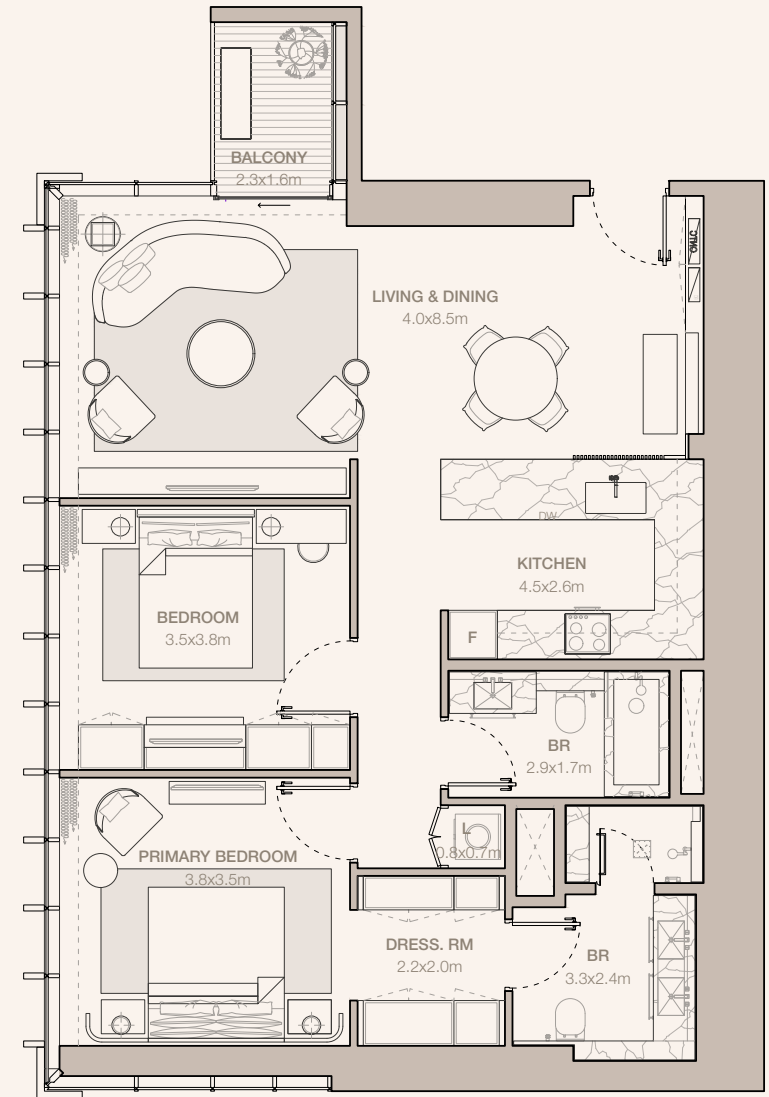

JUMEIRAH

RESIDENCES
EMIRATES TOWERS

2-BEDROOM TYPE B1 (CONTINUED)

TOWER B

UNIT NUMBER
805, 905

SUITE AREA
103.34 SQM | 1112.34 SQFT

BALCONY AREA
4.89 SQM | 52.64 SQFT

TOTAL
108.23 SQM | 1164.98 SQFT

UNIT NUMBER
2501, 2601, 2701

SUITE AREA
103.34 SQM | 1112.34 SQFT

BALCONY AREA
4.94 SQM | 53.17 SQFT

TOTAL
108.28 SQM | 1165.52 SQFT

UNIT NUMBER
1105, 1205, 1305, 1405, 1505, 1605, 1705, 1805, 1905,
2005, 2105, 2205, 2305

SUITE AREA
103.34 SQM | 1112.34 SQFT

BALCONY AREA
4.88 SQM | 52.53 SQFT

TOTAL
108.22 SQM | 1164.87 SQFT

Disclaimer: Plans, details and unit orientation included are indicative only and are subject to change by the developer/seller at its sole discretion without notice and/or liability. All images, including features, finishes, furnishings, view and scale are illustrative only. Final areas, orientation, dimensions, layout and materials may differ from those stated.