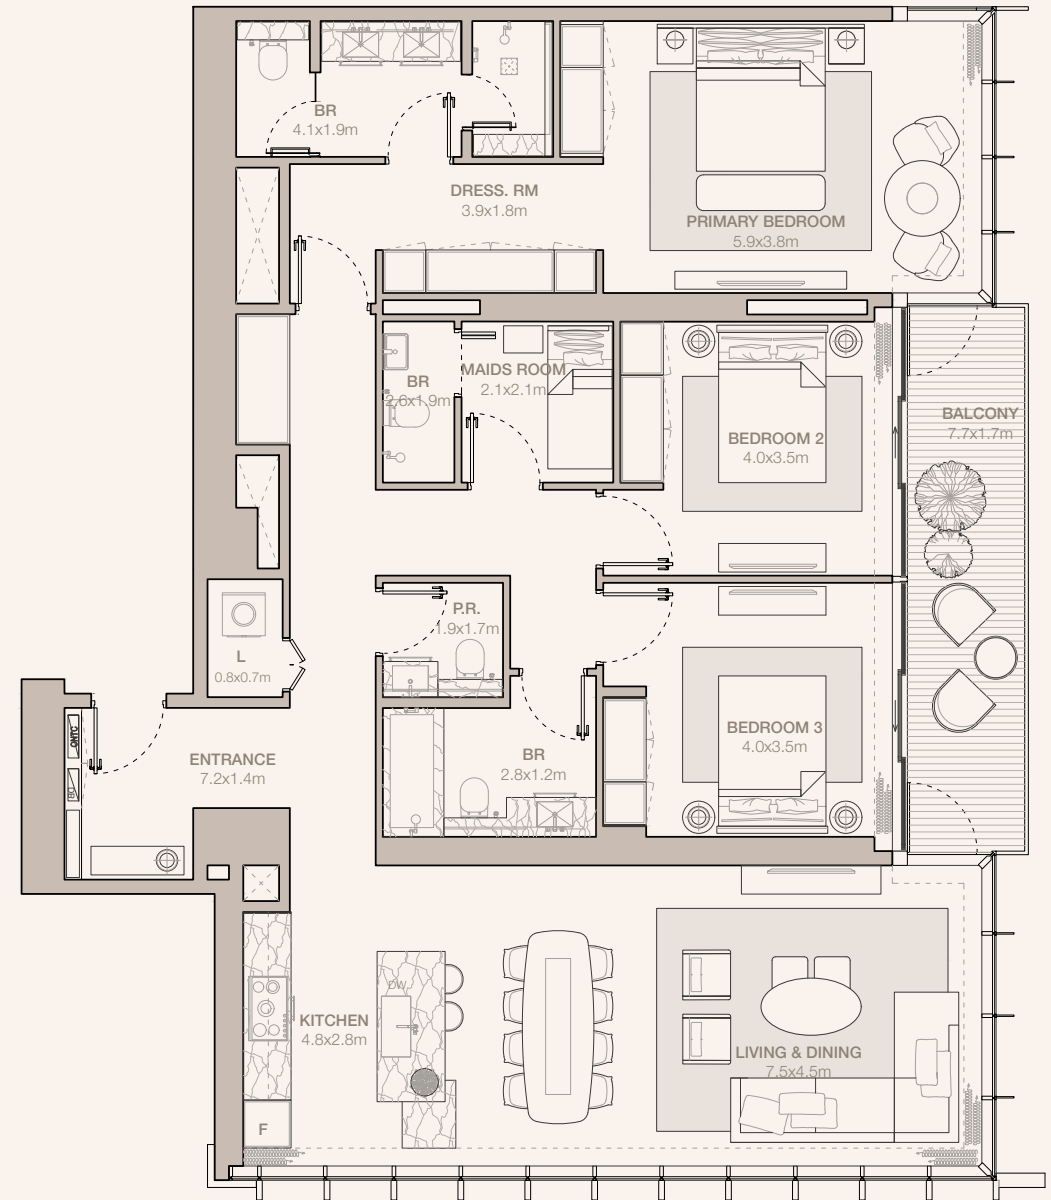

JUMEIRAH

RESIDENCES

EMIRATES TOWERS

3-BEDROOM TYPE C1A - N1 (M)

TOWER B

UNIT NUMBER
3807

SUITE AREA
167.36 SQM | 1801.45 SQFT

BALCONY AREA
13.44 SQM | 144.67 SQFT

TOTAL
180.80 SQM | 1946.12 SQFT

Disclaimer: Plans, details and unit orientation included are indicative only and are subject to change by the developer/seller at its sole discretion without notice and/or liability. All images, including features, finishes, furnishings, view and scale are illustrative only. Final areas, orientation, dimensions, layout and materials may differ from those stated.