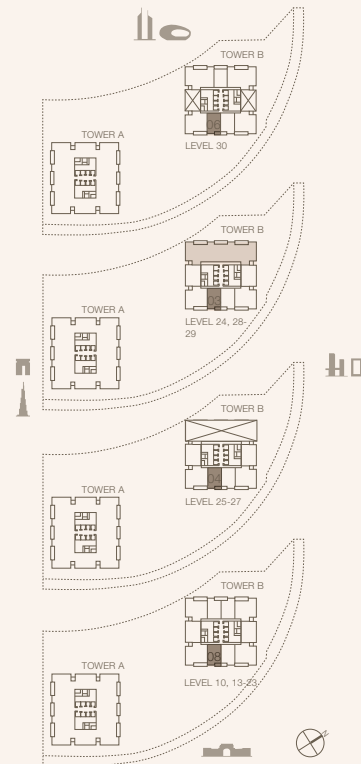

74.45 SQM | 801.37 SQFT

BALCONY AREA

6.6 SQM | 71.04 SQFT

TOTAL

81.05 SQM | 872.41 SQFT

Disclaimer: Plans, details and unit orientation included are indicative only and are subject to change by the developer/seller at its sole discretion without notice and/or liability. All images, including features, finishes, furnishings, view and scale are illustrative only. Final areas, orientation, dimensions, layout and materials may differ from those stated.

JUMEIRAH

RESIDENCES
EMIRATES TOWERS

1-BEDROOM TYPE A2 (M)

TOWER B

UNIT NUMBER
1008, 1308, 1408, 1508, 1608, 1708, 1808, 1908, 2008,
2108, 2208, 2308

SUITE AREA
74.44 SQM | 801.27 SQFT

BALCONY AREA
6.61 SQM | 71.15 SQFT

TOTAL
81.05 SQM | 872.41 SQFT

UNIT NUMBER
2403, 2504, 2604, 2704, 2803, 2903, 3006

SUITE AREA
74.45 SQM | 801.37 SQFT

BALCONY AREA
6.61 SQM | 71.15 SQFT

TOTAL
81.06 SQM | 872.52 SQFT

Disclaimer: Plans, details and unit orientation included are indicative only and are subject to change by the developer/seller at its sole discretion without notice and/or liability. All images, including features, finishes, furnishings, view and scale are illustrative only. Final areas, orientation, dimensions, layout and materials may differ from those stated.