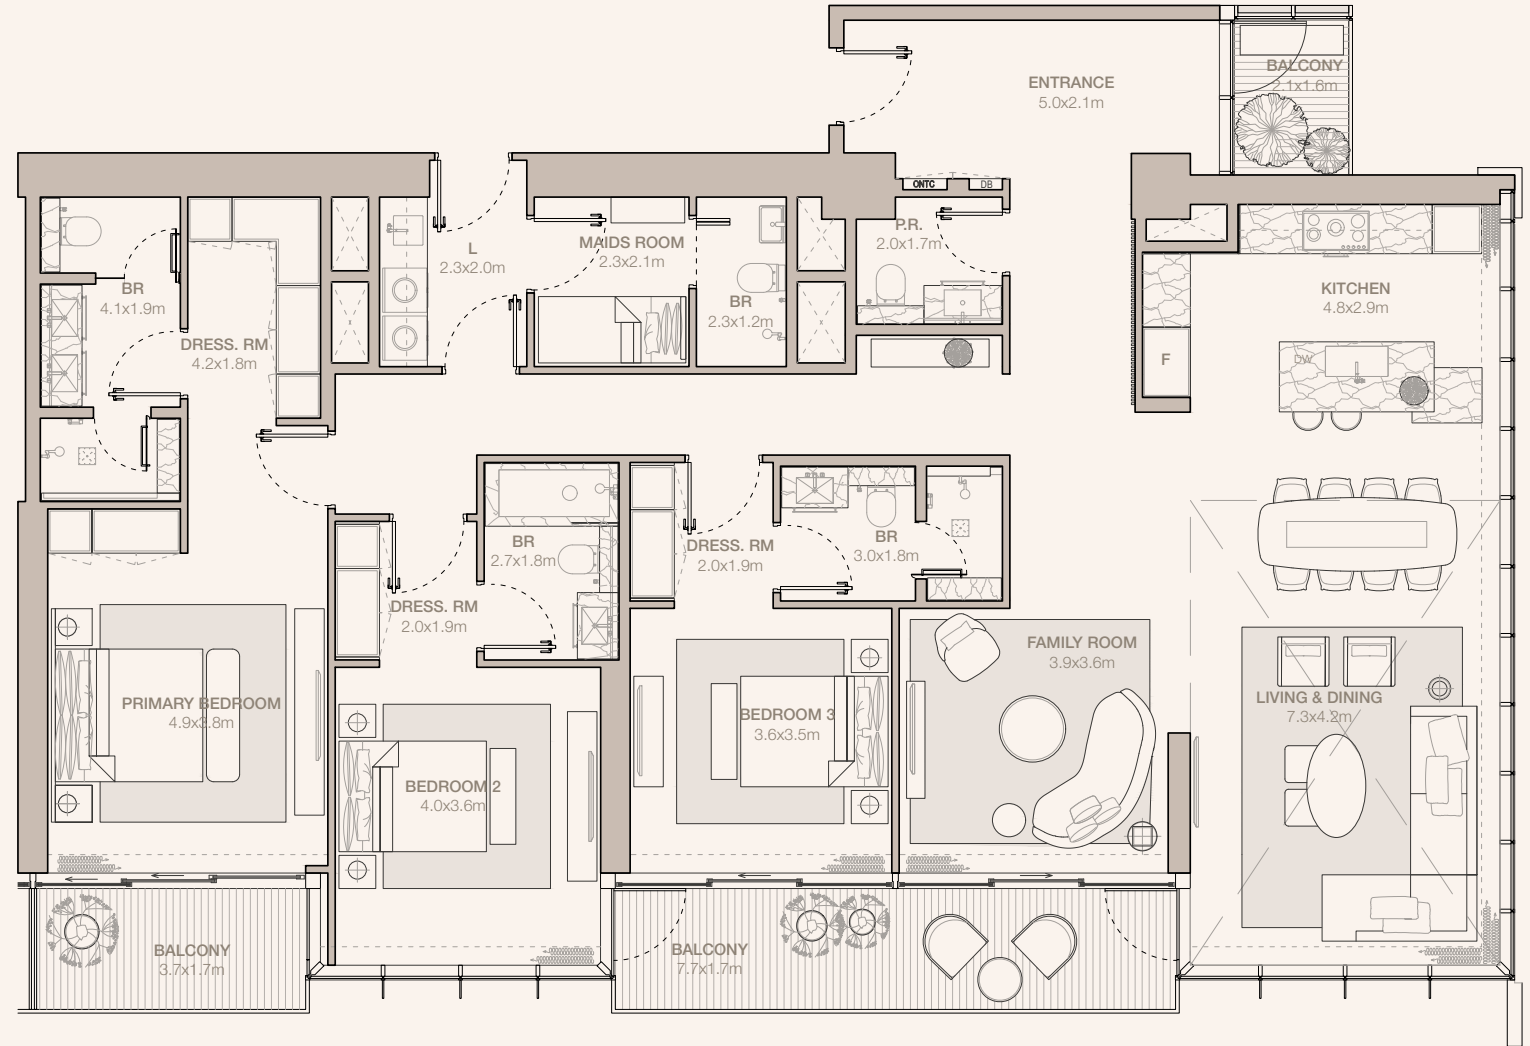

JUMEIRAH

RESIDENCES
EMIRATES TOWERS

3-BEDROOM TYPE C2

TOWER B

UNIT NUMBER
5302

SUITE AREA
213.71 SQM | 2300.36 SQFT

BALCONY AREA
23.84 SQM | 256.61 SQFT

TOTAL
237.55 SQM | 2556.97 SQFT

UNIT NUMBER
5502

SUITE AREA
214.38 SQM | 2307.57 SQFT

BALCONY AREA
23.84 SQM | 256.61 SQFT

TOTAL
238.22 SQM | 2564.18 SQFT

Disclaimer: Plans, details and unit orientation included are indicative only and are subject to change by the developer/seller at its sole discretion without notice and/or liability. All images, including features, finishes, furnishings, view and scale are illustrative only. Final areas, orientation, dimensions, layout and materials may differ from those stated.