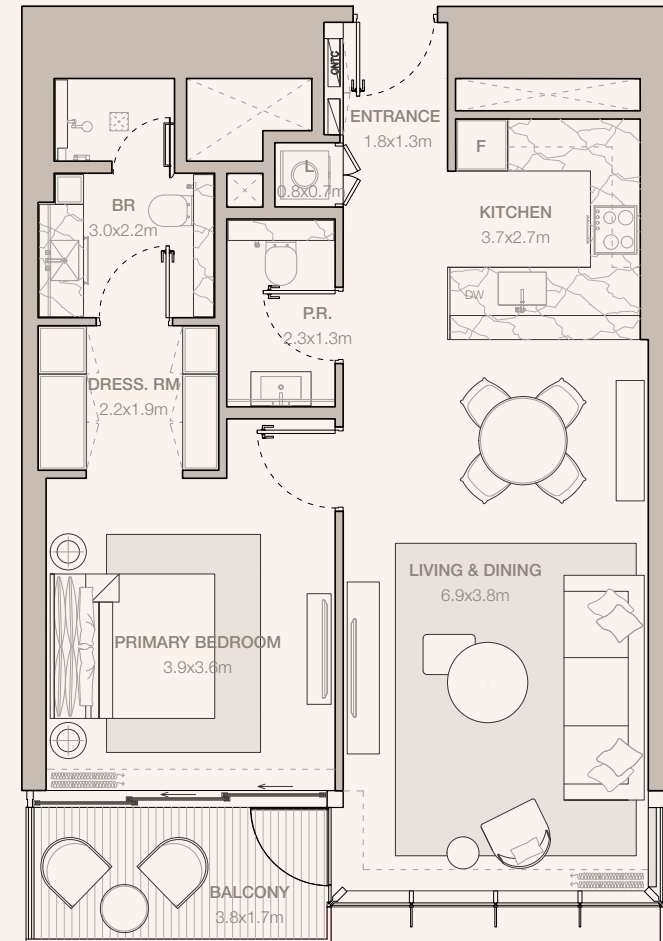

JUMEIRAH

RESIDENCES

EMIRATES TOWERS

1-BEDROOM TYPE A2

TOWER B

UNIT NUMBER

1007, 1307, 1407, 1507, 1607, 1707, 1807, 1907, 2007, 2107,
2207, 2307, 2402, 2503, 2603, 2703, 2802, 2902, 3005

SUITE AREA

74.45 SQM | 801.37 SQFT

BALCONY AREA

6.6 SQM | 71.04 SQFT

TOTAL

81.05 SQM | 872.41 SQFT

Disclaimer: Plans, details and unit orientation included are indicative only and are subject to change by the developer/seller at its sole discretion without notice and/or liability. All images, including features, finishes, furnishings, view and scale are illustrative only. Final areas, orientation, dimensions, layout and materials may differ from those stated.