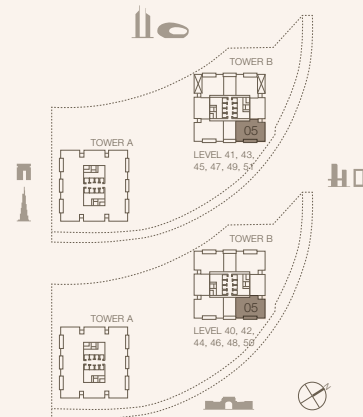

JUMEIRAH

RESIDENCES

EMIRATES TOWERS

3-BEDROOM TYPE C1A

TOWER B

UNIT NUMBER
4205, 4405, 4605, 4805, 5005

SUITE AREA
165.63 SQM | 1782.83 SQFT

BALCONY AREA
13.3 SQM | 143.16 SQFT

TOTAL
178.93 SQM | 1925.99 SQFT

UNIT NUMBER
4105, 4305, 4505, 4705, 4905, 5105

SUITE AREA
166.03 SQM | 1787.13 SQFT

BALCONY AREA
13.3 SQM | 143.16 SQFT

TOTAL
179.33 SQM | 1930.29 SQFT

UNIT NUMBER
4005

SUITE AREA
165.63 SQM | 1782.83 SQFT

BALCONY AREA
13.31 SQM | 143.27 SQFT

TOTAL
178.94 SQM | 1926.09 SQFT

Disclaimer: Plans, details and unit orientation included are indicative only and are subject to change by the developer/seller at its sole discretion without notice and/or liability. All images, including features, finishes, furnishings, view and scale are illustrative only. Final areas, orientation, dimensions, layout and materials may differ from those stated.