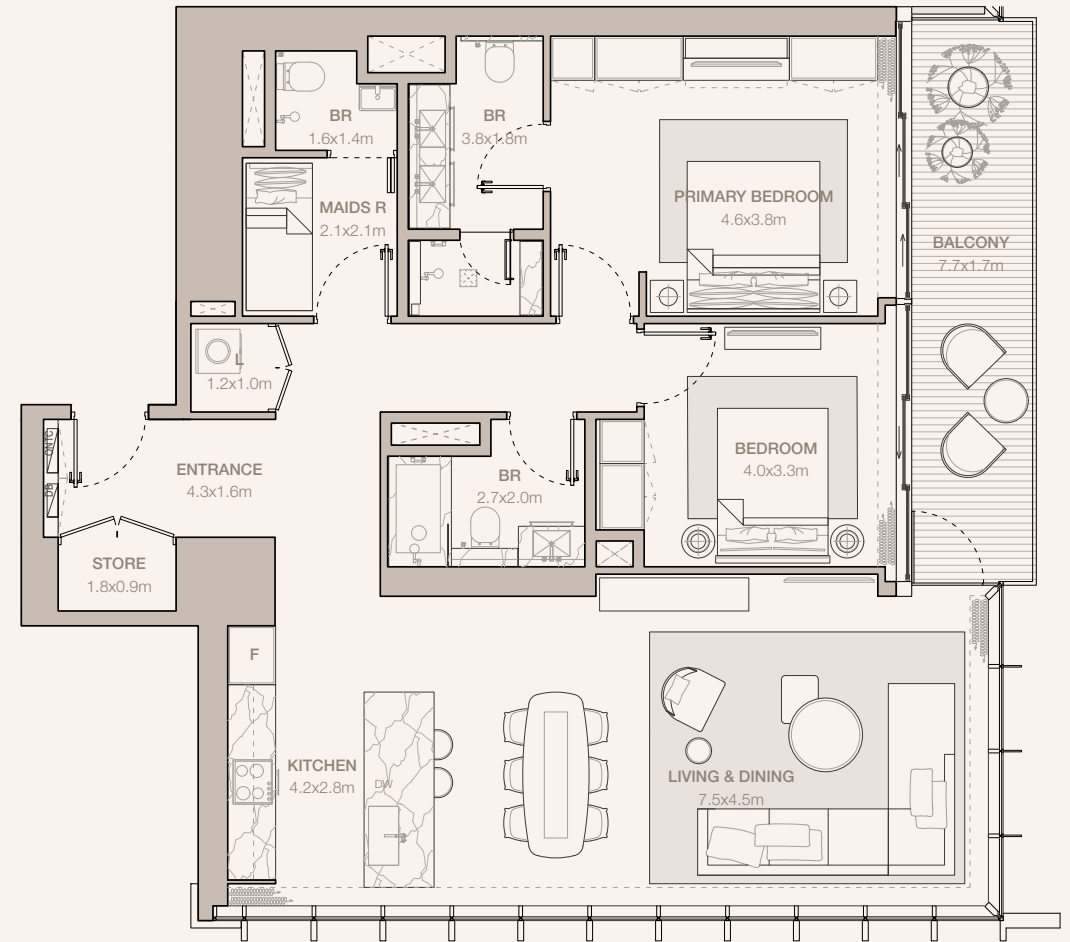

JUMEIRAH

RESIDENCES

EMIRATES TOWERS

2-BEDROOM TYPE B3 - E (M)

TOWER B

UNIT NUMBER
1009

SUITE AREA
124.33 SQM | 1338.28 SQFT

BALCONY AREA
13.44 SQM | 144.67 SQFT

TOTAL
137.77 SQM | 1482.94 SQFT

Disclaimer: Plans, details and unit orientation included are indicative only and are subject to change by the developer/seller at its sole discretion without notice and/or liability. All images, including features, finishes, furnishings, view and scale are illustrative only. Final areas, orientation, dimensions, layout and materials may differ from those stated.