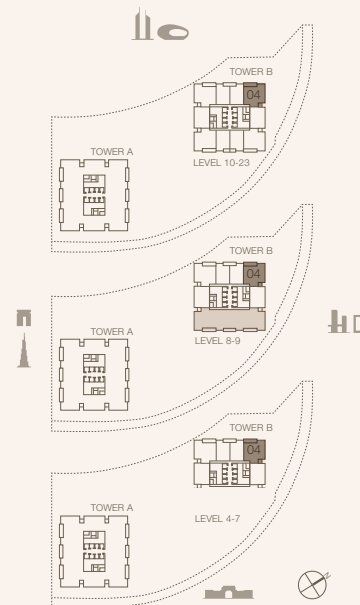

JUMEIRAH

RESIDENCES

EMIRATES TOWERS

2-BEDROOM TYPE B3A

TOWER B

UNIT NUMBER

404, 504, 604, 704, 804, 904, 1004, 1104, 1204, 1304, 1404,
1504, 1604, 1704, 1804, 1904, 2004, 2104, 2204, 2304

SUITE AREA

129.75 SQM | 1396.62 SQFT

BALCONY AREA

18.00 SQM | 193.75 SQFT

TOTAL

147.75 SQM | 1590.37 SQFT

Disclaimer: Plans, details and unit orientation included are indicative only and are subject to change by the developer/seller at its sole discretion without notice and/or liability. All images, including features, finishes, furnishings, view and scale are illustrative only. Final areas, orientation, dimensions, layout and materials may differ from those stated.