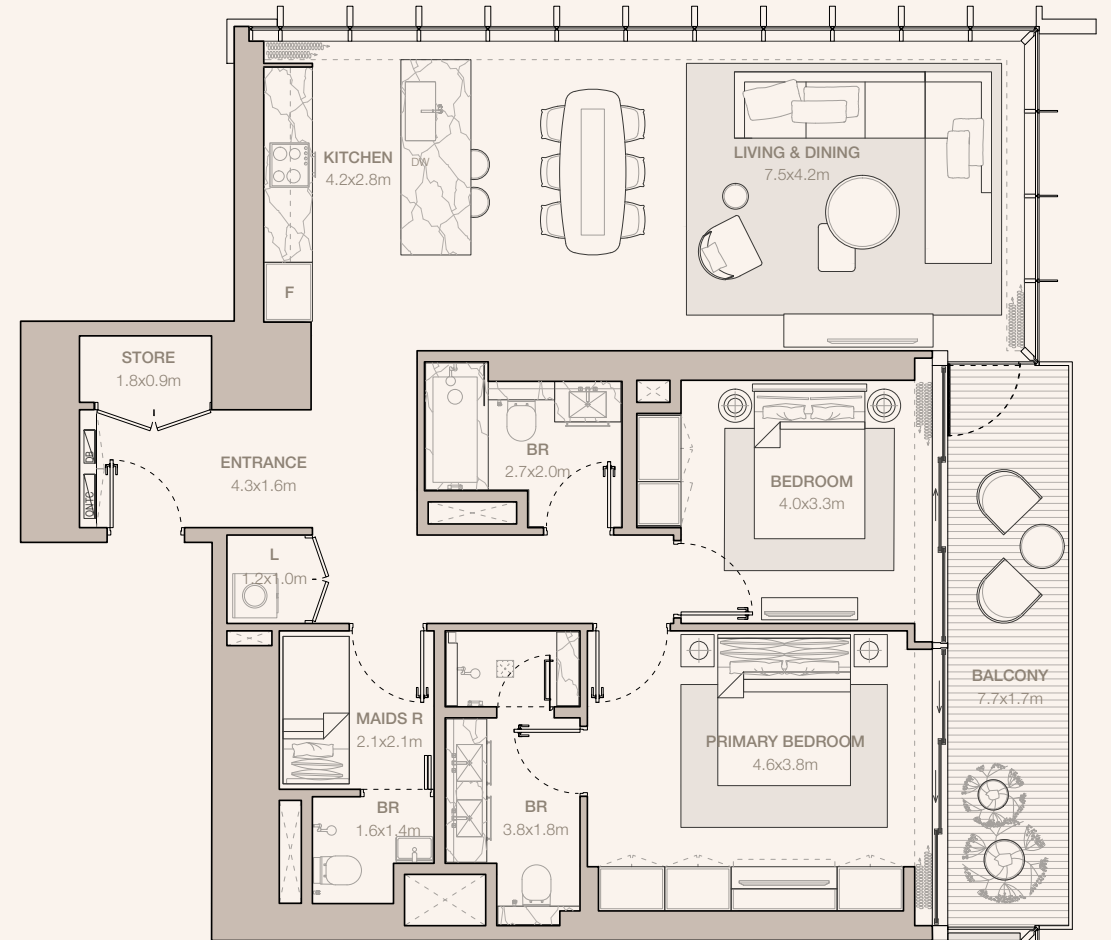

JUMEIRAH

RESIDENCES

EMIRATES TOWERS

2-BEDROOM TYPE B3 - D

TOWER B

UNIT NUMBER
1206

SUITE AREA
124.38 SQM | 1338.82 SQFT

BALCONY AREA
13.43 SQM | 144.56 SQFT

TOTAL
137.81 SQM | 1483.37 SQFT

UNIT NUMBER
1106

SUITE AREA
124.43 SQM | 1339.35 SQFT

BALCONY AREA
13.43 SQM | 144.56 SQFT

TOTAL
137.86 SQM | 1483.91 SQFT

Disclaimer: Plans, details and unit orientation included are indicative only and are subject to change by the developer/seller at its sole discretion without notice and/or liability. All images, including features, finishes, furnishings, view and scale are illustrative only. Final areas, orientation, dimensions, layout and materials may differ from those stated.