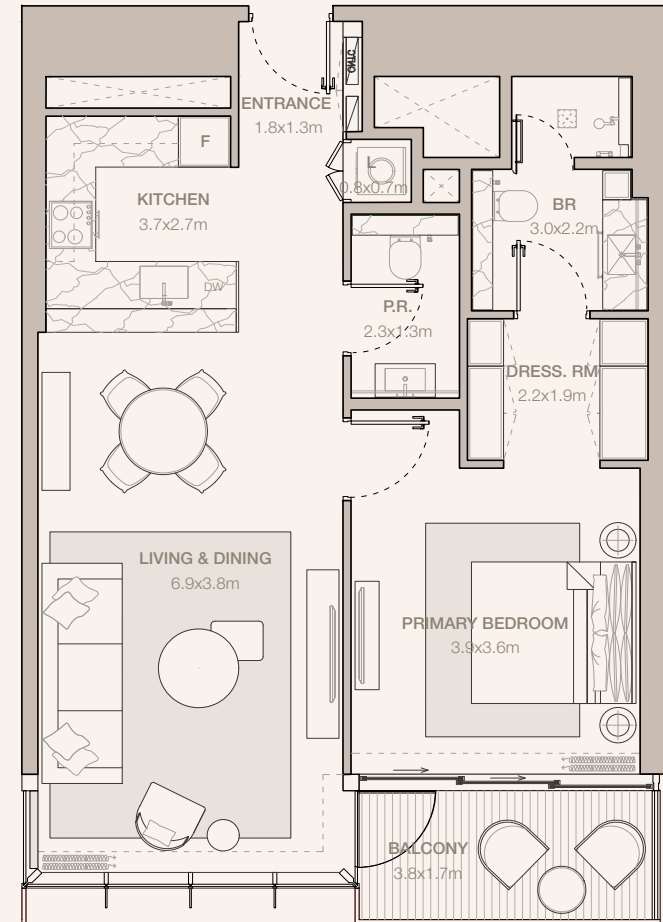

JUMEIRAH

RESIDENCES
EMIRATES TOWERS

1-BEDROOM TYPE A2 (M)

TOWER B

UNIT NUMBER
1008, 1308, 1408, 1508, 1608, 1708, 1808, 1908, 2008,
2108, 2208, 2308

SUITE AREA
74.44 SQM | 801.27 SQFT

BALCONY AREA
6.61 SQM | 71.15 SQFT

TOTAL
81.05 SQM | 872.41 SQFT

UNIT NUMBER
2403, 2504, 2604, 2704, 2803, 2903, 3006

SUITE AREA
74.45 SQM | 801.37 SQFT

BALCONY AREA
6.61 SQM | 71.15 SQFT

TOTAL
81.06 SQM | 872.52 SQFT

Disclaimer: Plans, details and unit orientation included are indicative only and are subject to change by the developer/seller at its sole discretion without notice and/or liability. All images, including features, finishes, furnishings, view and scale are illustrative only. Final areas, orientation, dimensions, layout and materials may differ from those stated.