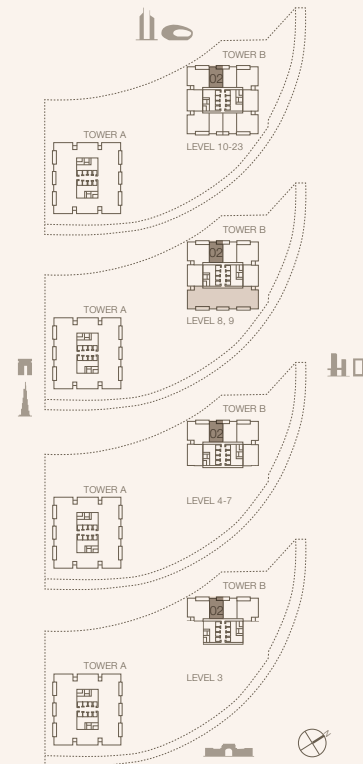

JUMEIRAH

RESIDENCES

EMIRATES TOWERS

1-BEDROOM TYPE A2A (M)

TOWER B

UNIT NUMBER

302, 402, 502, 602, 702, 802, 902, 1002, 1102, 1202, 1302,
1402, 1502, 1602, 1702, 1802, 1902, 2002, 2102, 2202, 2302

SUITE AREA

76.06 SQM | 818.70 SQFT

BALCONY AREA

6.61 SQM | 71.15 SQFT

TOTAL

82.67 SQM | 889.85 SQFT

Disclaimer: Plans, details and unit orientation included are indicative only and are subject to change by the developer/seller at its sole discretion without notice and/or liability. All images, including features, finishes, furnishings, view and scale are illustrative only. Final areas, orientation, dimensions, layout and materials may differ from those stated.