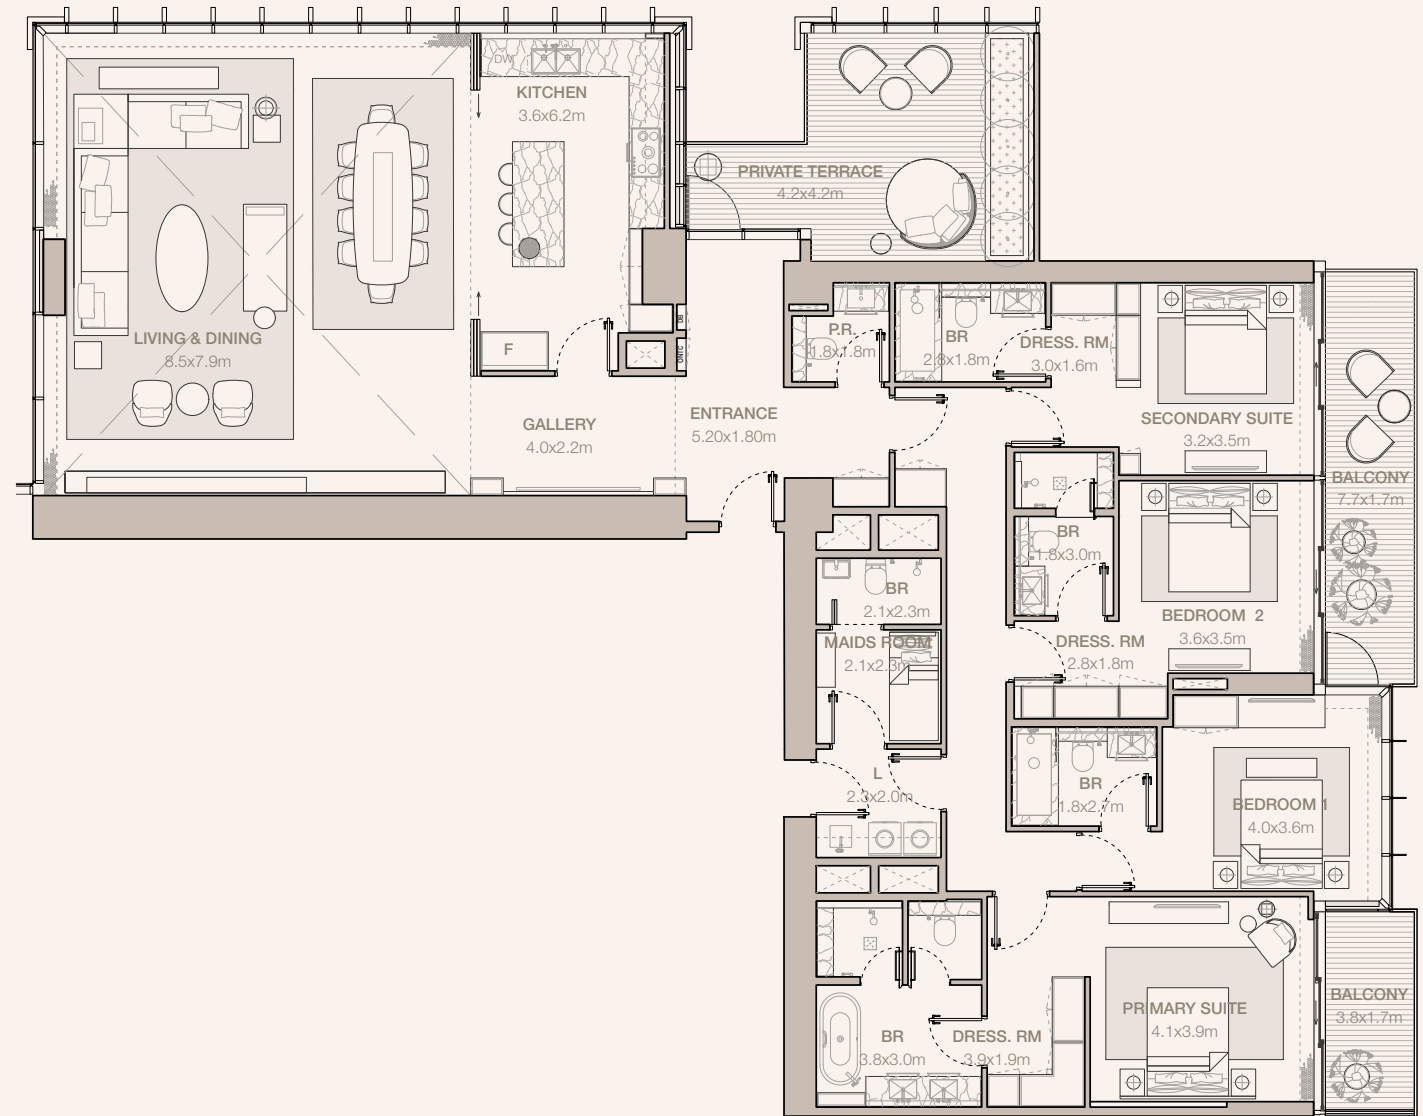

JUMEIRAH

RESIDENCES

EMIRATES TOWERS

4-BEDROOM TYPE D2

TOWER B

UNIT NUMBER
5402

SUITE AREA
278.73 SQM | 3000.22 SQFT

BALCONY AREA
43.82 SQM | 471.67 SQFT

TOTAL
322.55 SQM | 3471.90 SQFT

Disclaimer: Plans, details and unit orientation included are indicative only and are subject to change by the developer/seller at its sole discretion without notice and/or liability. All images, including features, finishes, furnishings, view and scale are illustrative only. Final areas, orientation, dimensions, layout and materials may differ from those stated.