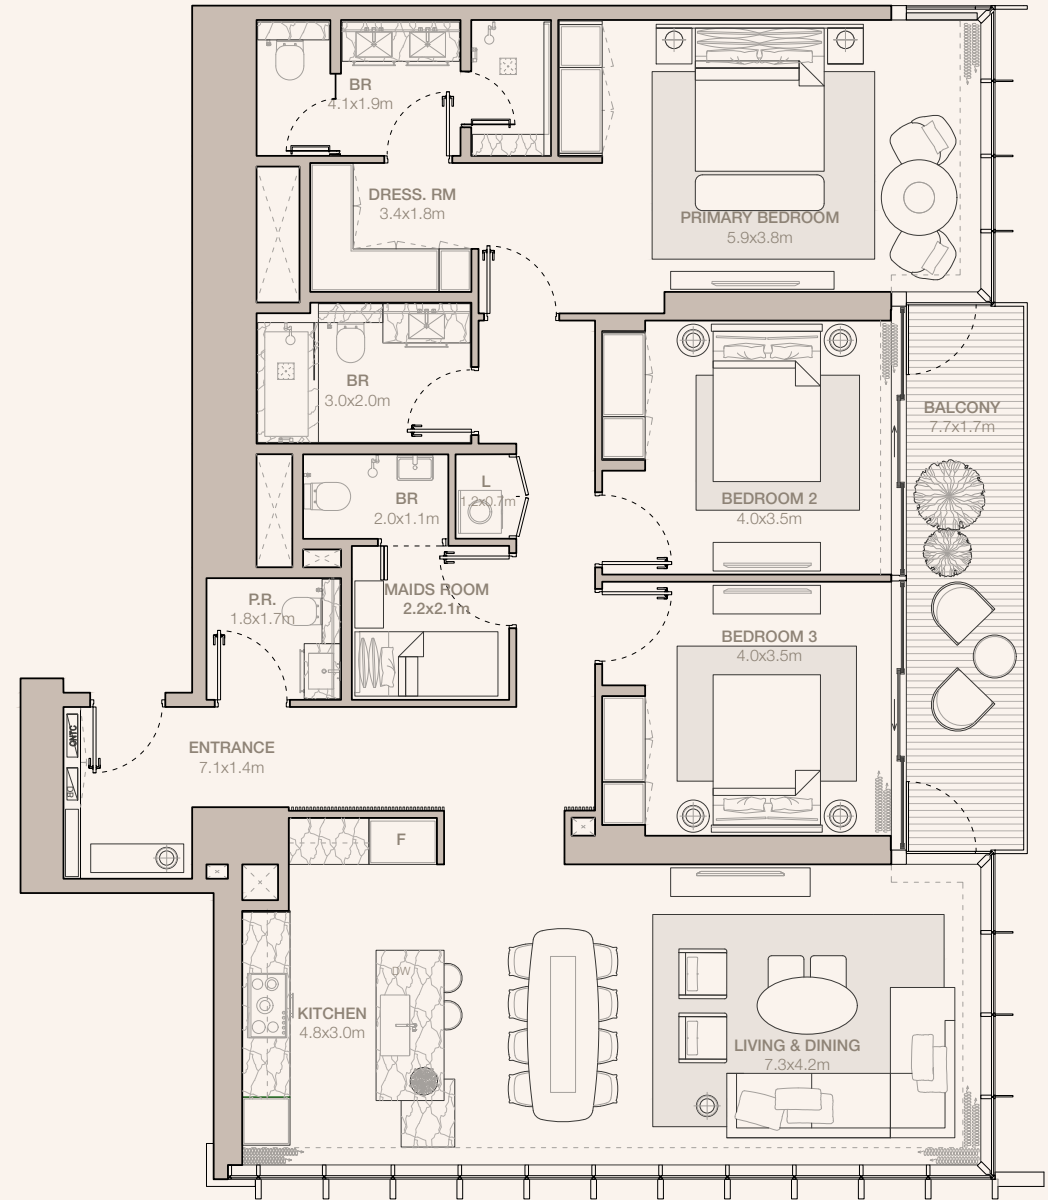

JUMEIRAH

RESIDENCES

EMIRATES TOWERS

3-BEDROOM TYPE C1A - N2 (M)

TOWER B

UNIT NUMBER
3907

SUITE AREA
166.5 SQM | 1792.19 SQFT

BALCONY AREA
13.3 SQM | 143.16 SQFT

TOTAL
179.80 SQM | 1935.35 SQFT

Disclaimer: Plans, details and unit orientation included are indicative only and are subject to change by the developer/seller at its sole discretion without notice and/or liability. All images, including features, finishes, furnishings, view and scale are illustrative only. Final areas, orientation, dimensions, layout and materials may differ from those stated.