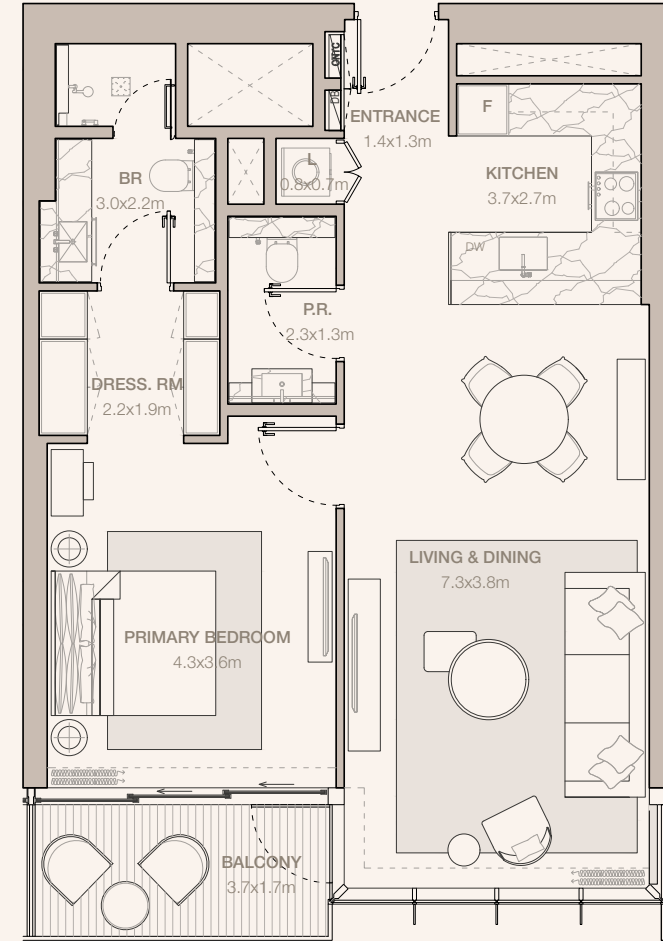

JUMEIRAH

RESIDENCES

EMIRATES TOWERS

1-BEDROOM TYPE A2A (M)

TOWER B

UNIT NUMBER

302, 402, 502, 602, 702, 802, 902, 1002, 1102, 1202, 1302,
1402, 1502, 1602, 1702, 1802, 1902, 2002, 2102, 2202, 2302

SUITE AREA

76.06 SQM | 818.70 SQFT

BALCONY AREA

6.61 SQM | 71.15 SQFT

TOTAL

82.67 SQM | 889.85 SQFT

Disclaimer: Plans, details and unit orientation included are indicative only and are subject to change by the developer/seller at its sole discretion without notice and/or liability. All images, including features, finishes, furnishings, view and scale are illustrative only. Final areas, orientation, dimensions, layout and materials may differ from those stated.