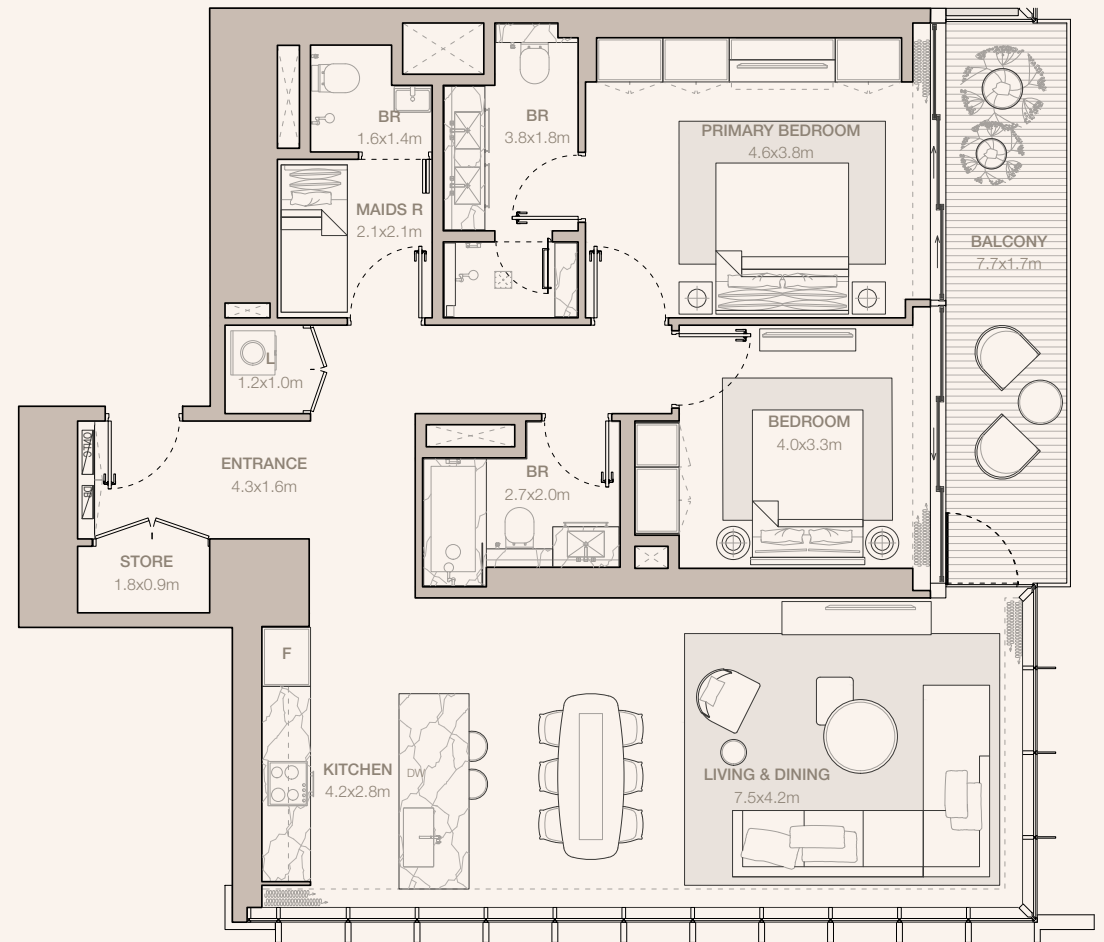

JUMEIRAH

RESIDENCES

EMIRATES TOWERS

2-BEDROOM TYPE B3 - D (M)

TOWER B

UNIT NUMBER
1109, 1209

SUITE AREA
124.32 SQM | 1338.17 SQFT

BALCONY AREA
13.44 SQM | 144.67 SQFT

TOTAL
137.76 SQM | 1482.84 SQFT

Disclaimer: Plans, details and unit orientation included are indicative only and are subject to change by the developer/seller at its sole discretion without notice and/or liability. All images, including features, finishes, furnishings, view and scale are illustrative only. Final areas, orientation, dimensions, layout and materials may differ from those stated.