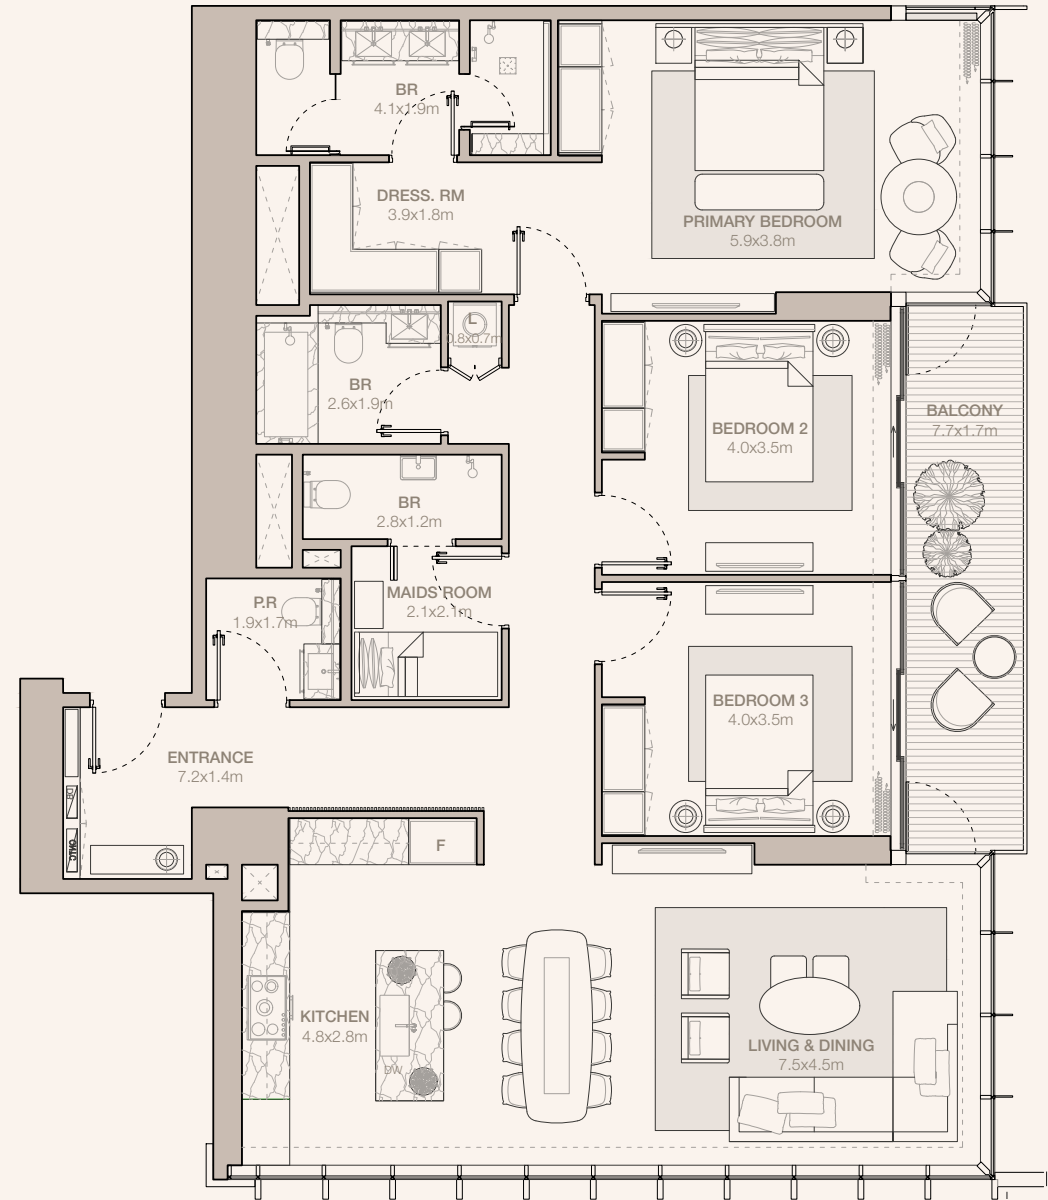

JUMEIRAH

RESIDENCES

EMIRATES TOWERS

3-BEDROOM TYPE C1A (M)

TOWER B

UNIT NUMBER
4207, 4407, 4607, 4807, 5007

SUITE AREA
165.62 SQM | 1782.72 SQFT

BALCONY AREA
13.3 SQM | 143.16 SQFT

TOTAL
178.92 SQM | 1925.88 SQFT

UNIT NUMBER
4107, 4307, 4507, 4707, 4907, 5107

SUITE AREA
166.02 SQM | 1787.02 SQFT

BALCONY AREA
13.3 SQM | 143.16 SQFT

TOTAL
179.32 SQM | 1930.18 SQFT

UNIT NUMBER
4007

SUITE AREA
165.63 SQM | 1782.83 SQFT

BALCONY AREA
13.3 SQM | 143.16 SQFT

TOTAL
178.93 SQM | 1925.99 SQFT

Disclaimer: Plans, details and unit orientation included are indicative only and are subject to change by the developer/seller at its sole discretion without notice and/or liability. All images, including features, finishes, furnishings, view and scale are illustrative only. Final areas, orientation, dimensions, layout and materials may differ from those stated.