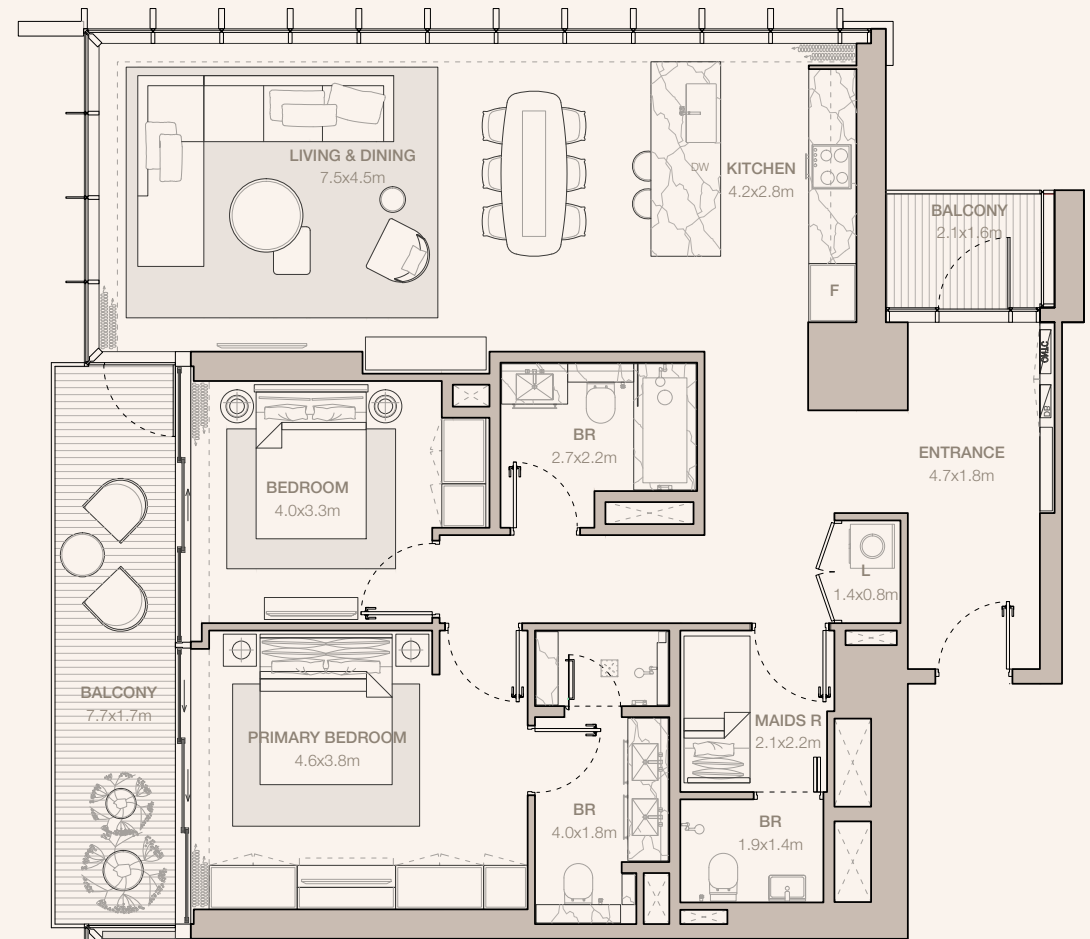

JUMEIRAH

RESIDENCES

EMIRATES TOWERS

2-BEDROOM TYPE B3A

TOWER B

UNIT NUMBER

404, 504, 604, 704, 804, 904, 1004, 1104, 1204, 1304, 1404,
1504, 1604, 1704, 1804, 1904, 2004, 2104, 2204, 2304

SUITE AREA

129.75 SQM | 1396.62 SQFT

BALCONY AREA

18.00 SQM | 193.75 SQFT

TOTAL

147.75 SQM | 1590.37 SQFT

Disclaimer: Plans, details and unit orientation included are indicative only and are subject to change by the developer/seller at its sole discretion without notice and/or liability. All images, including features, finishes, furnishings, view and scale are illustrative only. Final areas, orientation, dimensions, layout and materials may differ from those stated.