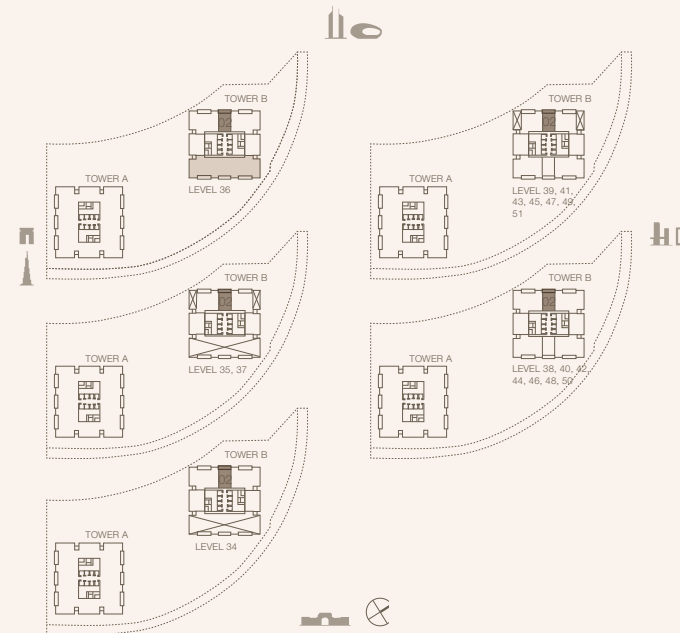

JUMEIRAH

RESIDENCES

EMIRATES TOWERS

1-BEDROOM TYPE A1A

TOWER B

UNIT NUMBER

3402, 3502, 3602, 3702, 3802, 3902, 4002, 4102, 4202,
4302, 4402, 4502, 4602, 4702, 4802, 4902, 5002, 5102

SUITE AREA

68.53 SQM | 737.65 SQFT

BALCONY AREA

13.21 SQM | 142.19 SQFT

TOTAL

81.74 SQM | 879.84 SQFT

Disclaimer: Plans, details and unit orientation included are indicative only and are subject to change by the developer/seller at its sole discretion without notice and/or liability. All images, including features, finishes, furnishings, view and scale are illustrative only. Final areas, orientation, dimensions, layout and materials may differ from those stated.