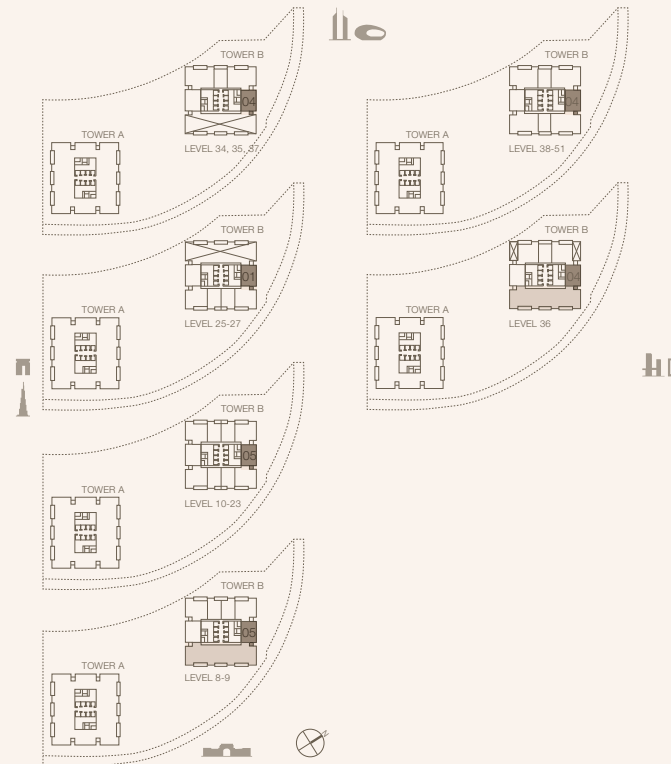

JUMEIRAH

RESIDENCES
EMIRATES TOWERS

2-BEDROOM TYPE B1

TOWER B

UNIT NUMBER
3404, 3504, 3604, 3704

SUITE AREA
103.32 SQM | 1112.13 SQFT

BALCONY AREA
4.53 SQM | 48.76 SQFT

TOTAL
107.85 SQM | 1160.89 SQFT

UNIT NUMBER
1005

SUITE AREA
103.33 SQM | 1112.23 SQFT

BALCONY AREA
4.89 SQM | 52.64 SQFT

TOTAL
108.22 SQM | 1164.87 SQFT

UNIT NUMBER
3804, 3904, 4004, 4104, 4204, 4304, 4404, 4504, 4604,
4704, 4804, 4904, 5004, 5104

SUITE AREA
103.32 SQM | 1112.13 SQFT

BALCONY AREA
4.91 SQM | 52.85 SQFT

TOTAL
108.23 SQM | 1164.98 SQFT

Disclaimer: Plans, details and unit orientation included are indicative only and are subject to change by the developer/seller at its sole discretion without notice and/or liability. All images, including features, finishes, furnishings, view and scale are illustrative only. Final areas, orientation, dimensions, layout and materials may differ from those stated.