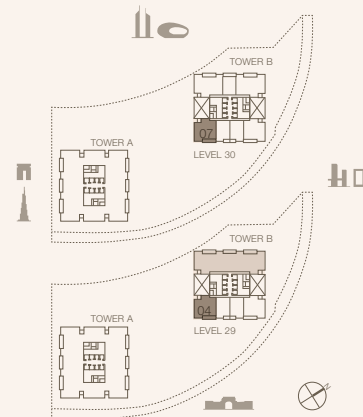

JUMEIRAH

RESIDENCES
EMIRATES TOWERS

2-BEDROOM TYPE B3 - N1 (M)

TOWER B

UNIT NUMBER
2904, 3007

SUITE AREA
128.43 SQM | 1382.41 SQFT

BALCONY AREA
13.44 SQM | 144.67 SQFT

TOTAL
141.87 SQM | 1527.08 SQFT