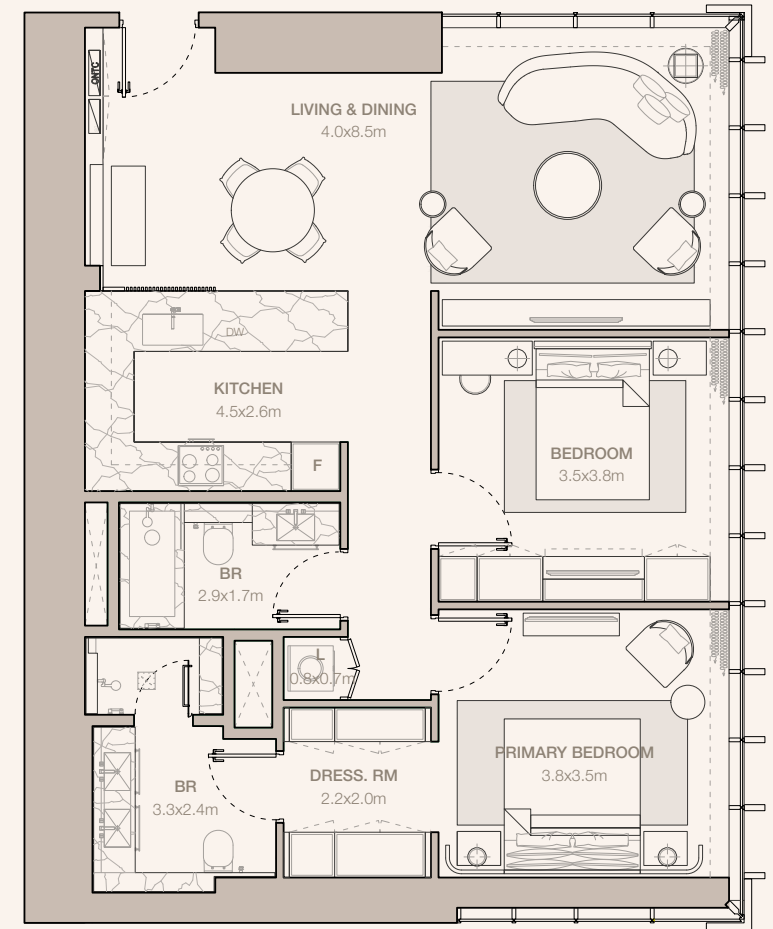

JUMEIRAH

RESIDENCES

EMIRATES TOWERS

2-BEDROOM TYPE B1 - N1 (M)

TOWER B

UNIT NUMBER
406, 506, 606, 706

SUITE AREA
103.62 SQM | 1115.36 SQFT

BALCONY AREA
0 SQM | 0.0 SQFT

TOTAL
103.62 SQM | 1115.36 SQFT

Disclaimer: Plans, details and unit orientation included are indicative only and are subject to change by the developer/seller at its sole discretion without notice and/or liability. All images, including features, finishes, furnishings, view and scale are illustrative only. Final areas, orientation, dimensions, layout and materials may differ from those stated.