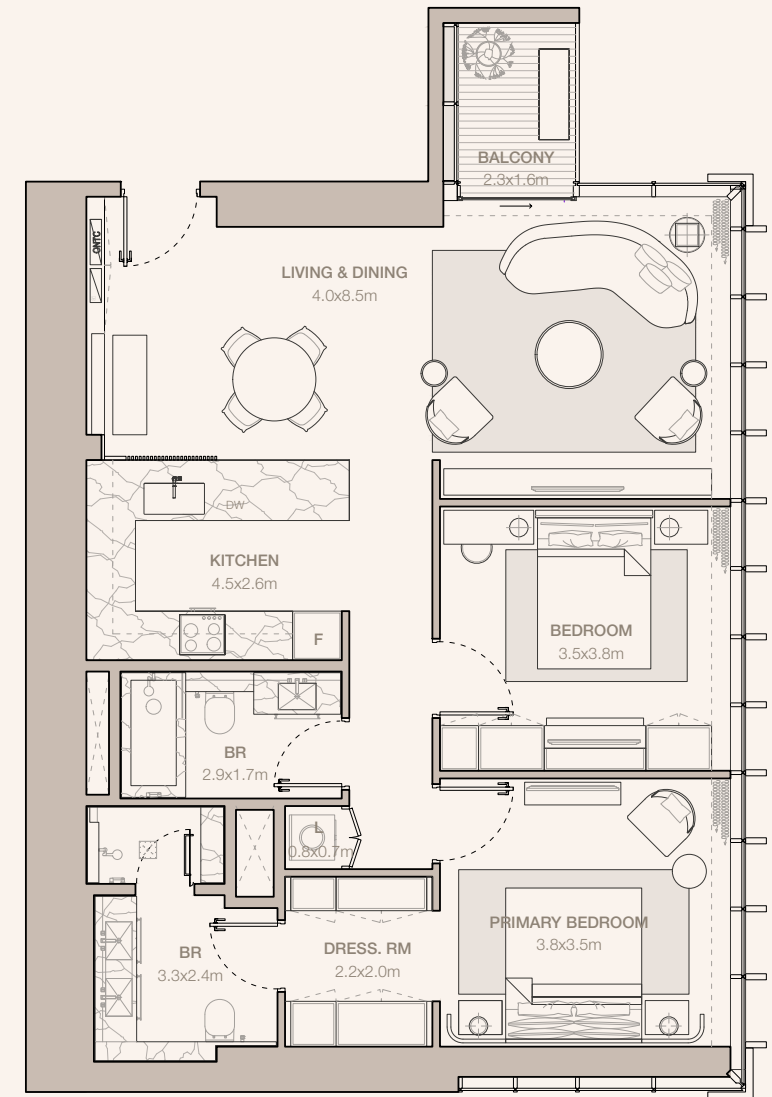

JUMEIRAH

RESIDENCES

EMIRATES TOWERS

2-BEDROOM TYPE B1 (M) (CONTINUED)

TOWER B

UNIT NUMBER
1110

SUITE AREA
103.34 SQM | 1112.34 SQFT

BALCONY AREA
4.88 SQM | 52.53 SQFT

TOTAL
108.22 SQM | 1164.87 SQFT

UNIT NUMBER
2506, 2606, 2706

SUITE AREA
103.33 SQM | 1112.23 SQFT

BALCONY AREA
4.94 SQM | 53.17 SQFT

TOTAL
108.27 SQM | 1165.41 SQFT

Disclaimer: Plans, details and unit orientation included are indicative only and are subject to change by the developer/seller at its sole discretion without notice and/or liability. All images, including features, finishes, furnishings, view and scale are illustrative only. Final areas, orientation, dimensions, layout and materials may differ from those stated.