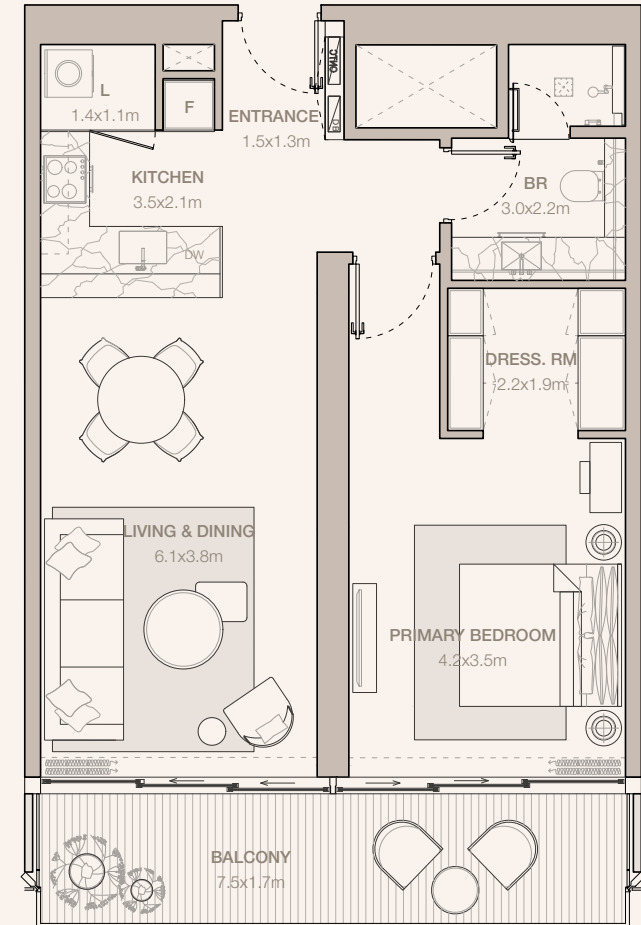

TOTAL
83.47 SQM | 898.46 SQFT

Disclaimer: Plans, details and unit orientation included are indicative only and are subject to change by the developer/seller at its sole discretion without notice and/or liability. All images, including features, finishes, furnishings, view and scale are illustrative only. Final areas, orientation, dimensions, layout and materials may differ from those stated.

JUMEIRAH

RESIDENCES

EMIRATES TOWERS

1-BEDROOM TYPE A1A - H2

TOWER B

UNIT NUMBER
3102

SUITE AREA
70.26 SQM | 756.27 SQFT

BALCONY AREA
13.21 SQM | 142.19 SQFT