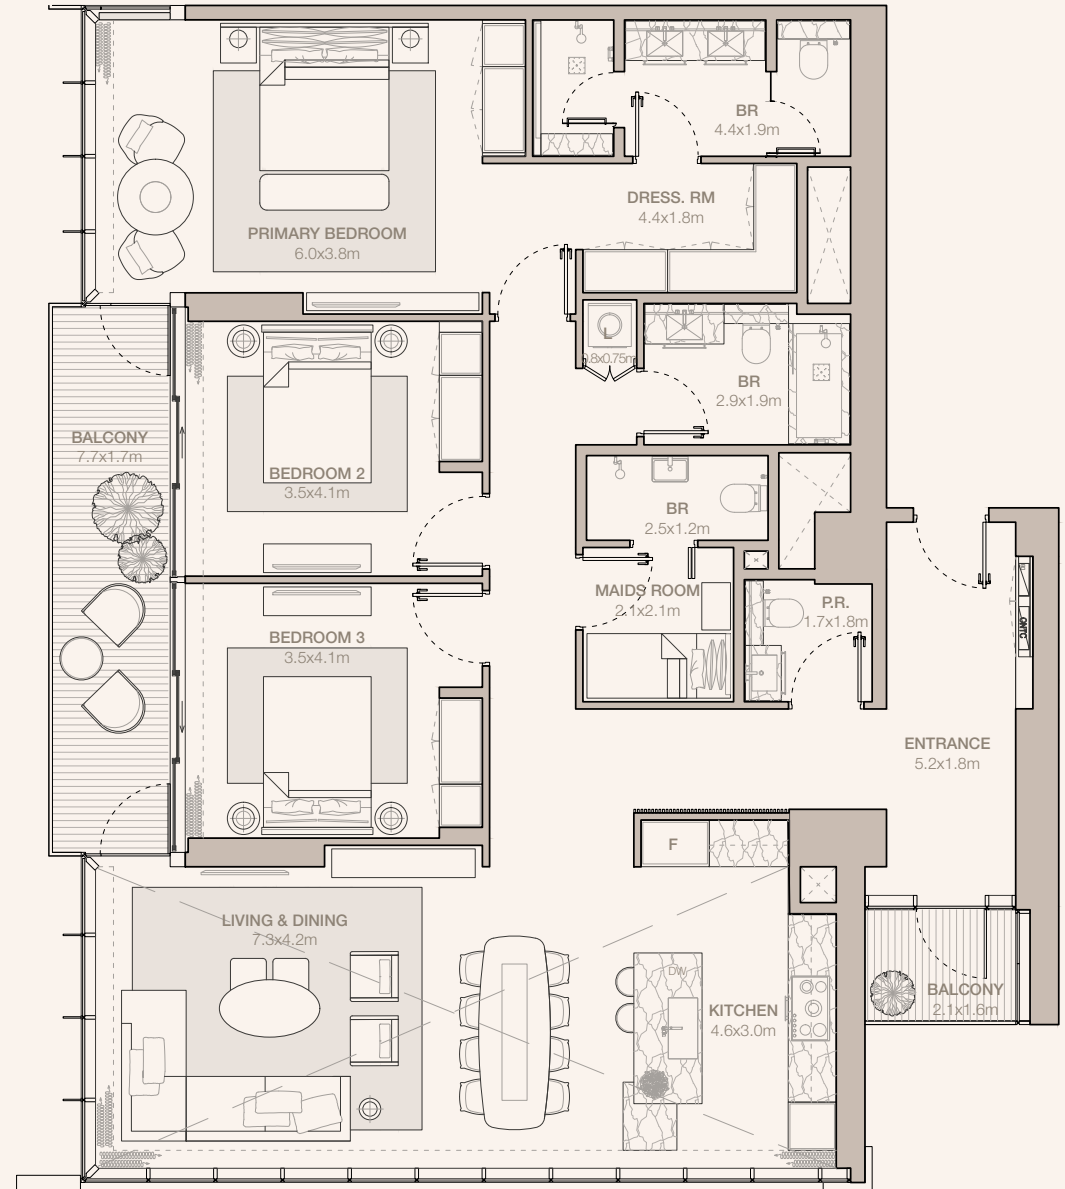

JUMEIRAH

RESIDENCES

EMIRATES TOWERS

3-BEDROOM TYPE C1 (M)

TOWER B

UNIT NUMBER
3601

SUITE AREA
177.48 SQM | 1910.38 SQFT

BALCONY AREA
17.87 SQM | 192.35 SQFT

TOTAL
195.35 SQM | 2102.73 SQFT

UNIT NUMBER
3401, 4001

SUITE AREA
178.5 SQM | 1921.36 SQFT

BALCONY AREA
17.87 SQM | 192.35 SQFT

TOTAL
196.37 SQM | 2113.71 SQFT

UNIT NUMBER
3801

SUITE AREA
178.51 SQM | 1921.47 SQFT

BALCONY AREA
17.87 SQM | 192.35 SQFT

TOTAL
196.38 SQM | 2113.82 SQFT

Disclaimer: Plans, details and unit orientation included are indicative only and are subject to change by the developer/seller at its sole discretion without notice and/or liability. All images, including features, finishes, furnishings, view and scale are illustrative only. Final areas, orientation, dimensions, layout and materials may differ from those stated.