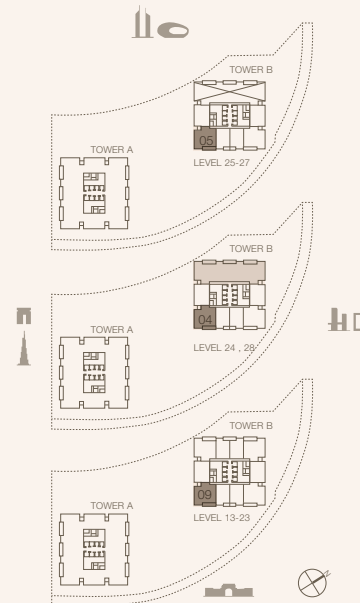

JUMEIRAH

RESIDENCES
EMIRATES TOWERS

2-BEDROOM TYPE B3 (M)

TOWER B

UNIT NUMBER
2505, 2605, 2705

SUITE AREA
124.33 SQM | 1338.28 SQFT

BALCONY AREA
13.44 SQM | 144.67 SQFT

TOTAL
137.77 SQM | 1482.94 SQFT

UNIT NUMBER
2804

SUITE AREA
124.83 SQM | 1343.66 SQFT

BALCONY AREA
13.44 SQM | 144.67 SQFT

TOTAL
138.27 SQM | 1488.33 SQFT

UNIT NUMBER
1309, 1409, 1509, 1609, 1709, 1809, 1909, 2009, 2109
2209, 2309, 2404

SUITE AREA
124.43 SQM | 1339.35 SQFT

BALCONY AREA
13.44 SQM | 144.67 SQFT

TOTAL
137.87 SQM | 1484.02 SQFT

Disclaimer: Plans, details and unit orientation included are indicative only and are subject to change by the developer/seller at its sole discretion without notice and/or liability. All images, including features, finishes, furnishings, view and scale are illustrative only. Final areas, orientation, dimensions, layout and materials may differ from those stated.