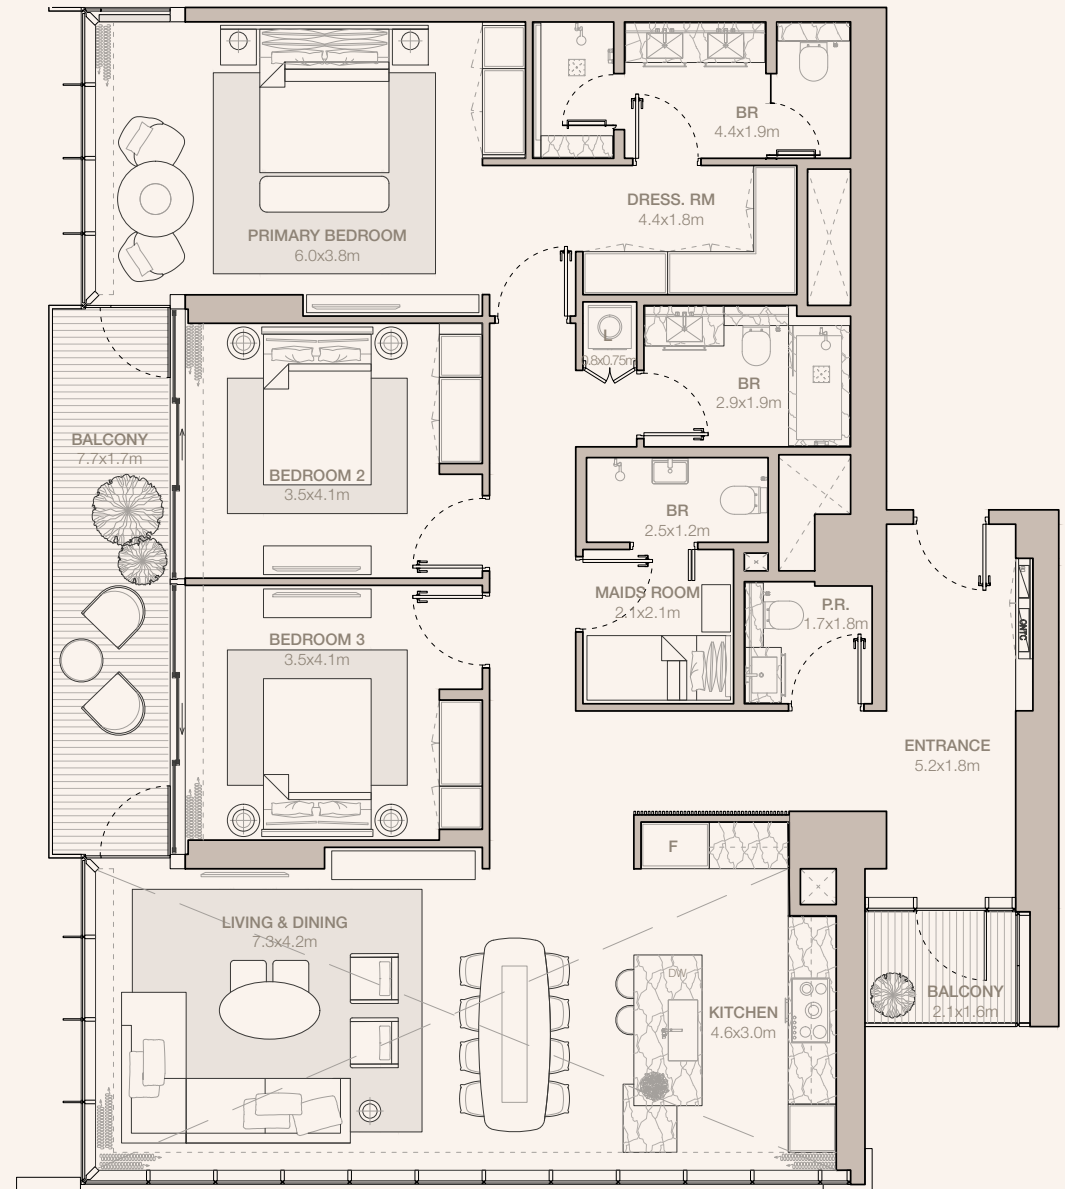

JUMEIRAH

RESIDENCES

EMIRATES TOWERS

3-BEDROOM TYPE C1 (M) (CONTINUED)

TOWER B

UNIT NUMBER
4201, 4401, 4601, 4801, 5001

SUITE AREA
178.53 SQM | 1921.68 SQFT

BALCONY AREA
17.85 SQM | 192.14 SQFT

TOTAL
196.38 SQM | 2113.82 SQFT

Disclaimer: Plans, details and unit orientation included are indicative only and are subject to change by the developer/seller at its sole discretion without notice and/or liability. All images, including features, finishes, furnishings, view and scale are illustrative only. Final areas, orientation, dimensions, layout and materials may differ from those stated.