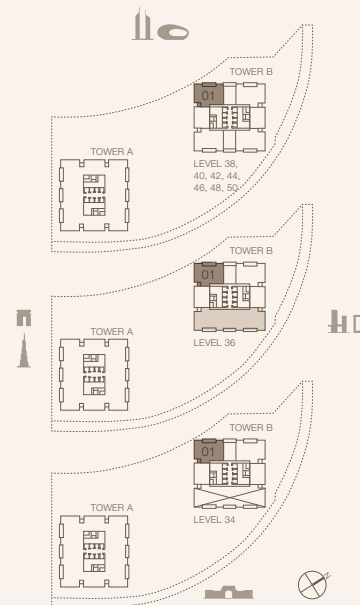

TOTAL
196.38 SQM | 2113.82 SQFT

Disclaimer: Plans, details and unit orientation included are indicative only and are subject to change by the developer/seller at its sole discretion without notice and/or liability. All images, including features, finishes, furnishings, view and scale are illustrative only. Final areas, orientation, dimensions, layout and materials may differ from those stated.