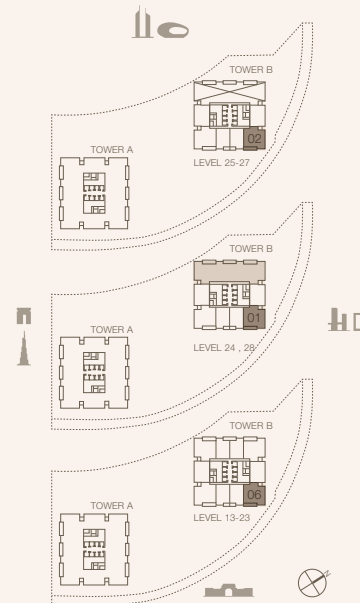

JUMEIRAH

RESIDENCES

EMIRATES TOWERS

2-BEDROOM TYPE B3 (CONTINUED)

TOWER B

UNIT NUMBER
2801

SUITE AREA
124.84 SQM | 1343.77 SQFT

BALCONY AREA
13.43 SQM | 144.56 SQFT

TOTAL
138.27 SQM | 1488.33 SQFT

Disclaimer: Plans, details and unit orientation included are indicative only and are subject to change by the developer/seller at its sole discretion without notice and/or liability. All images, including features, finishes, furnishings, view and scale are illustrative only. Final areas, orientation, dimensions, layout and materials may differ from those stated.