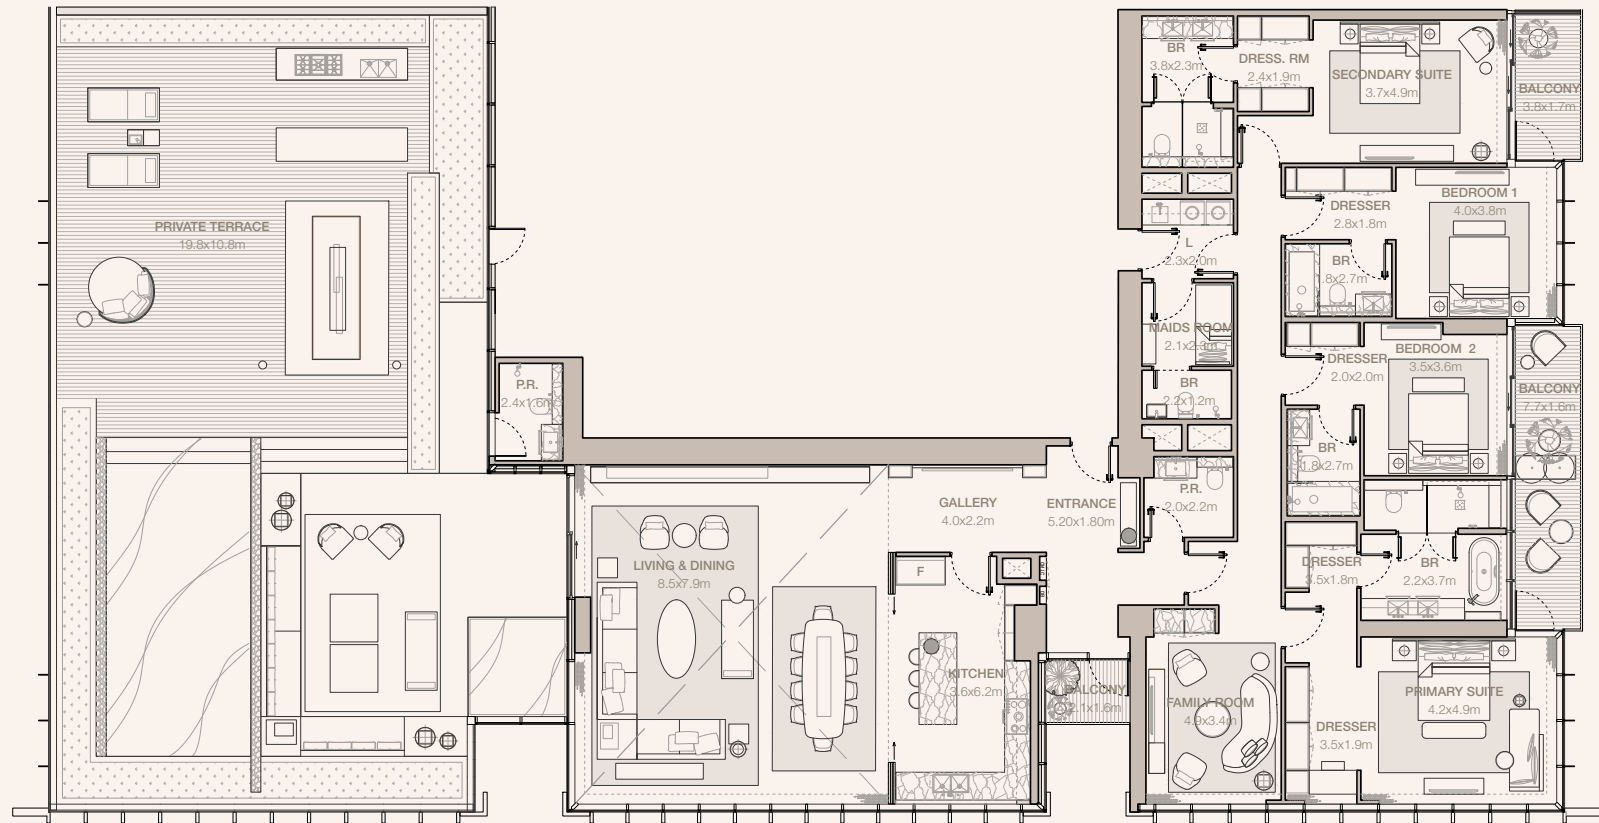

JUMEIRAH

RESIDENCES

EMIRATES TOWERS

4-BEDROOM TYPE D1 (M)

TOWER B

UNIT NUMBER
5201

SUITE AREA
333.11 SQM | 3585.57 SQFT

BALCONY AREA
258.29 SQM | 2780.21 SQFT

TOTAL
591.40 SQM | 6365.78 SQFT

Disclaimer: Plans, details and unit orientation included are indicative only and are subject to change by the developer/seller at its sole discretion without notice and/or liability. All images, including features, finishes, furnishings, view and scale are illustrative only. Final areas, orientation, dimensions, layout and materials may differ from those stated.