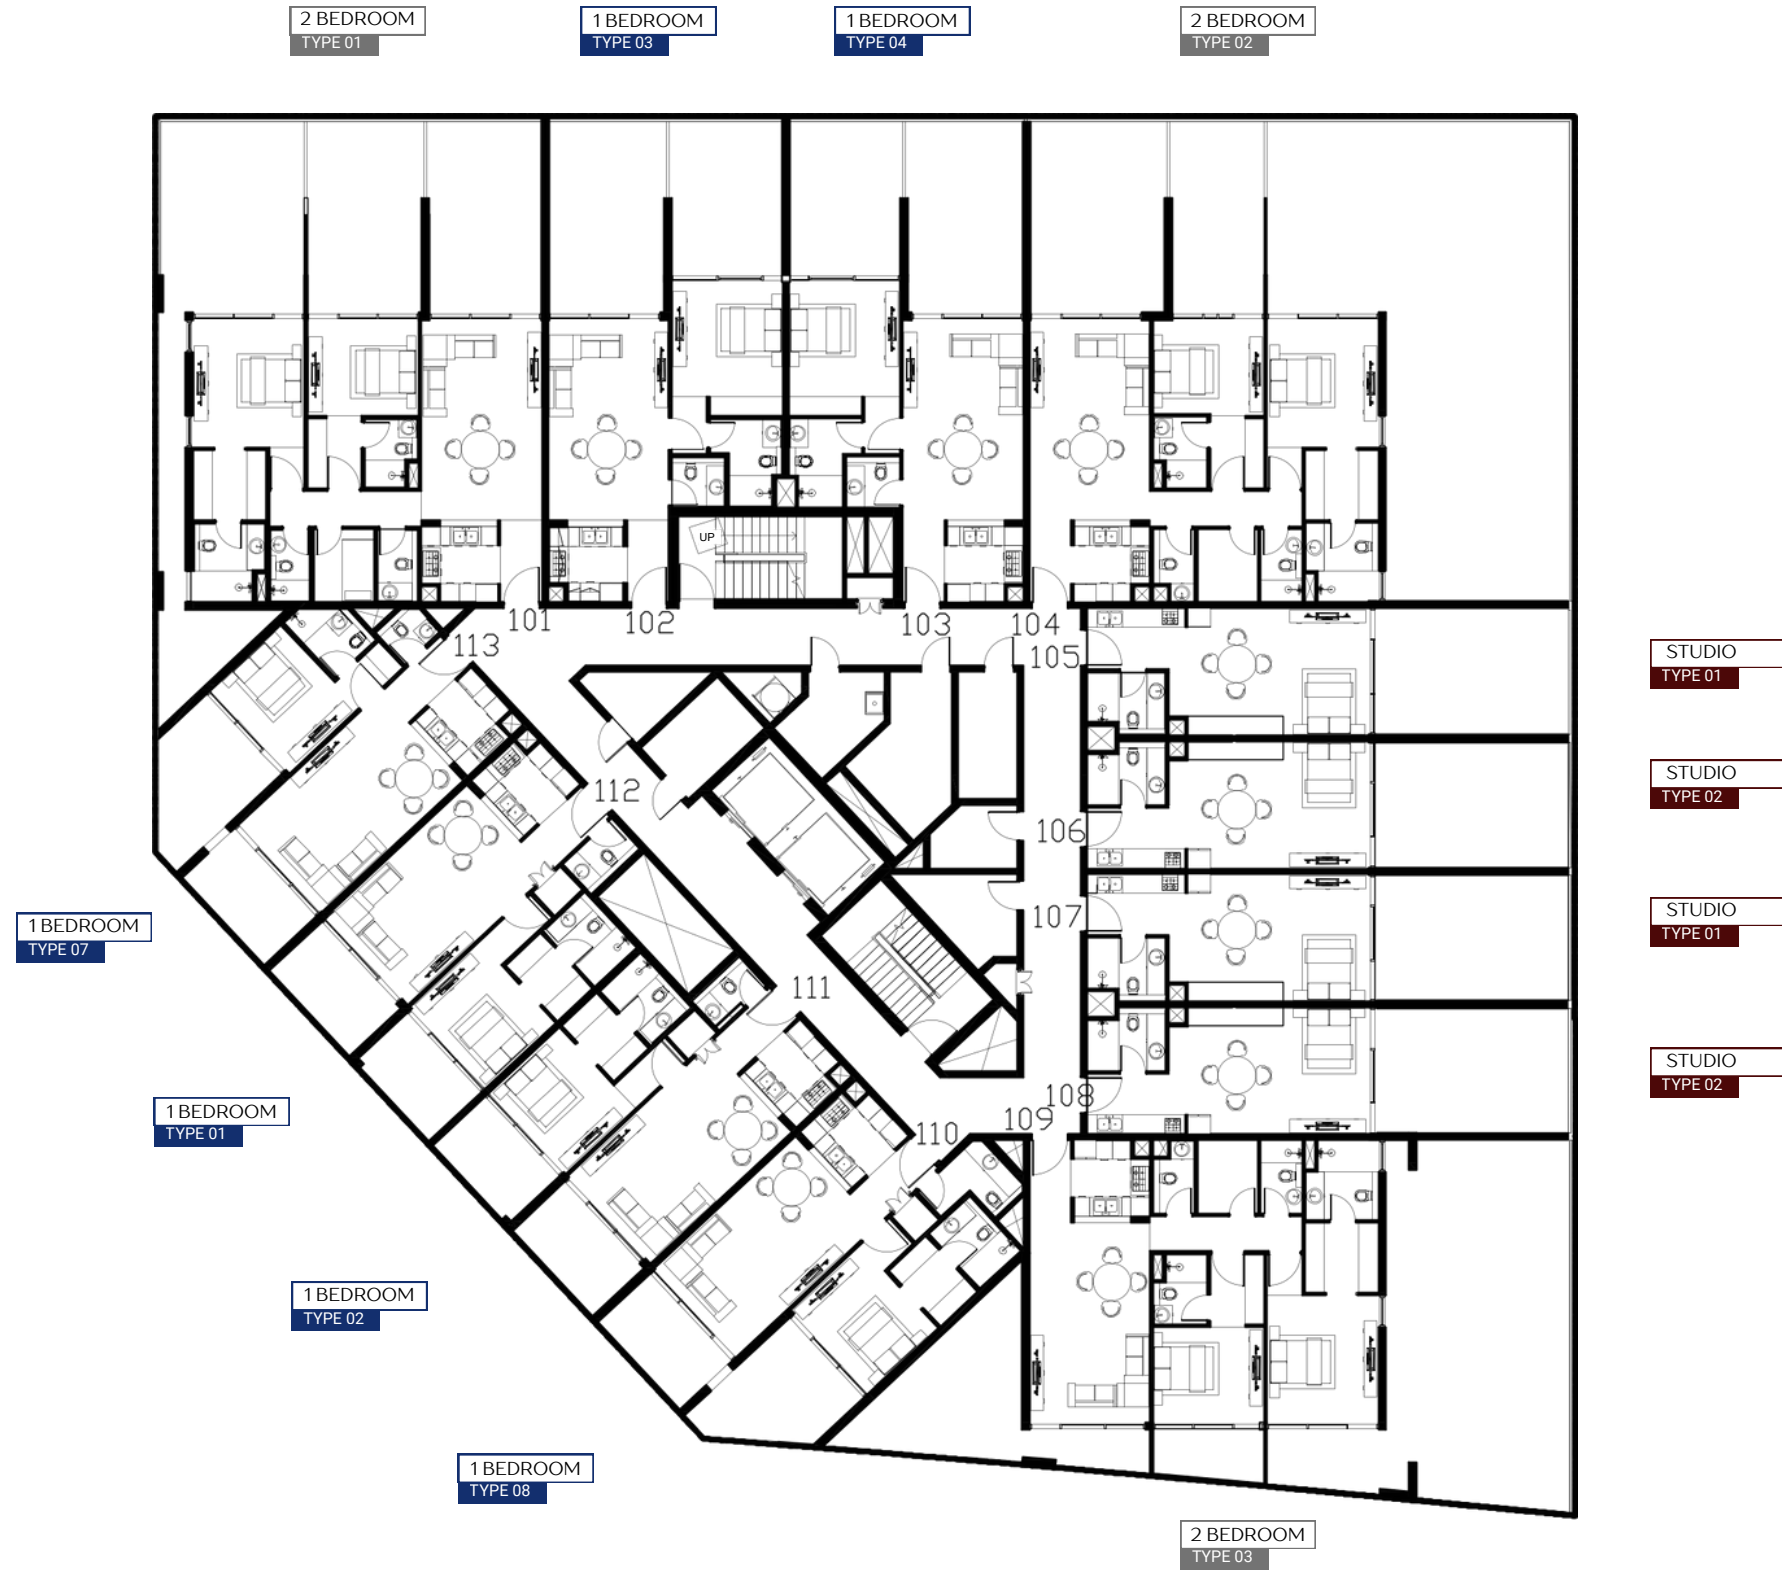

Lateral One

25° N | 55° E

MASTERPLAN

FLOOR 1

UNIT TYPES

- STUDIO
- 1 BEDROOM
- 2 BEDROOM

FLOOR 2

UNIT TYPES

- STUDIO
- 1 BEDROOM
- 2 BEDROOM

FLOOR 3

UNIT TYPES

- STUDIO
- 1 BEDROOM
- 2 BEDROOM

Lateral One

25° N | 55° E