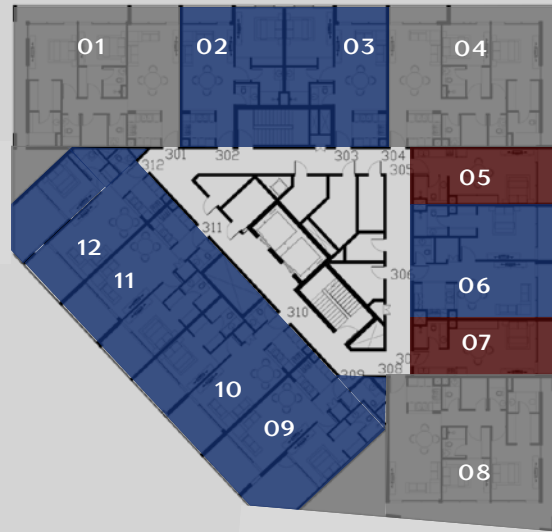

Lateral One

25° N | 55° E

MASTERPLAN

FLOOR 1

UNIT TYPES

- STUDIO
- 1 BEDROOM
- 2 BEDROOM

FLOOR 2

UNIT TYPES

- STUDIO
- 1 BEDROOM
- 2 BEDROOM

FLOOR 3

UNIT TYPES

- STUDIO
- 1 BEDROOM
- 2 BEDROOM

Lateral One

25° N | 55° E