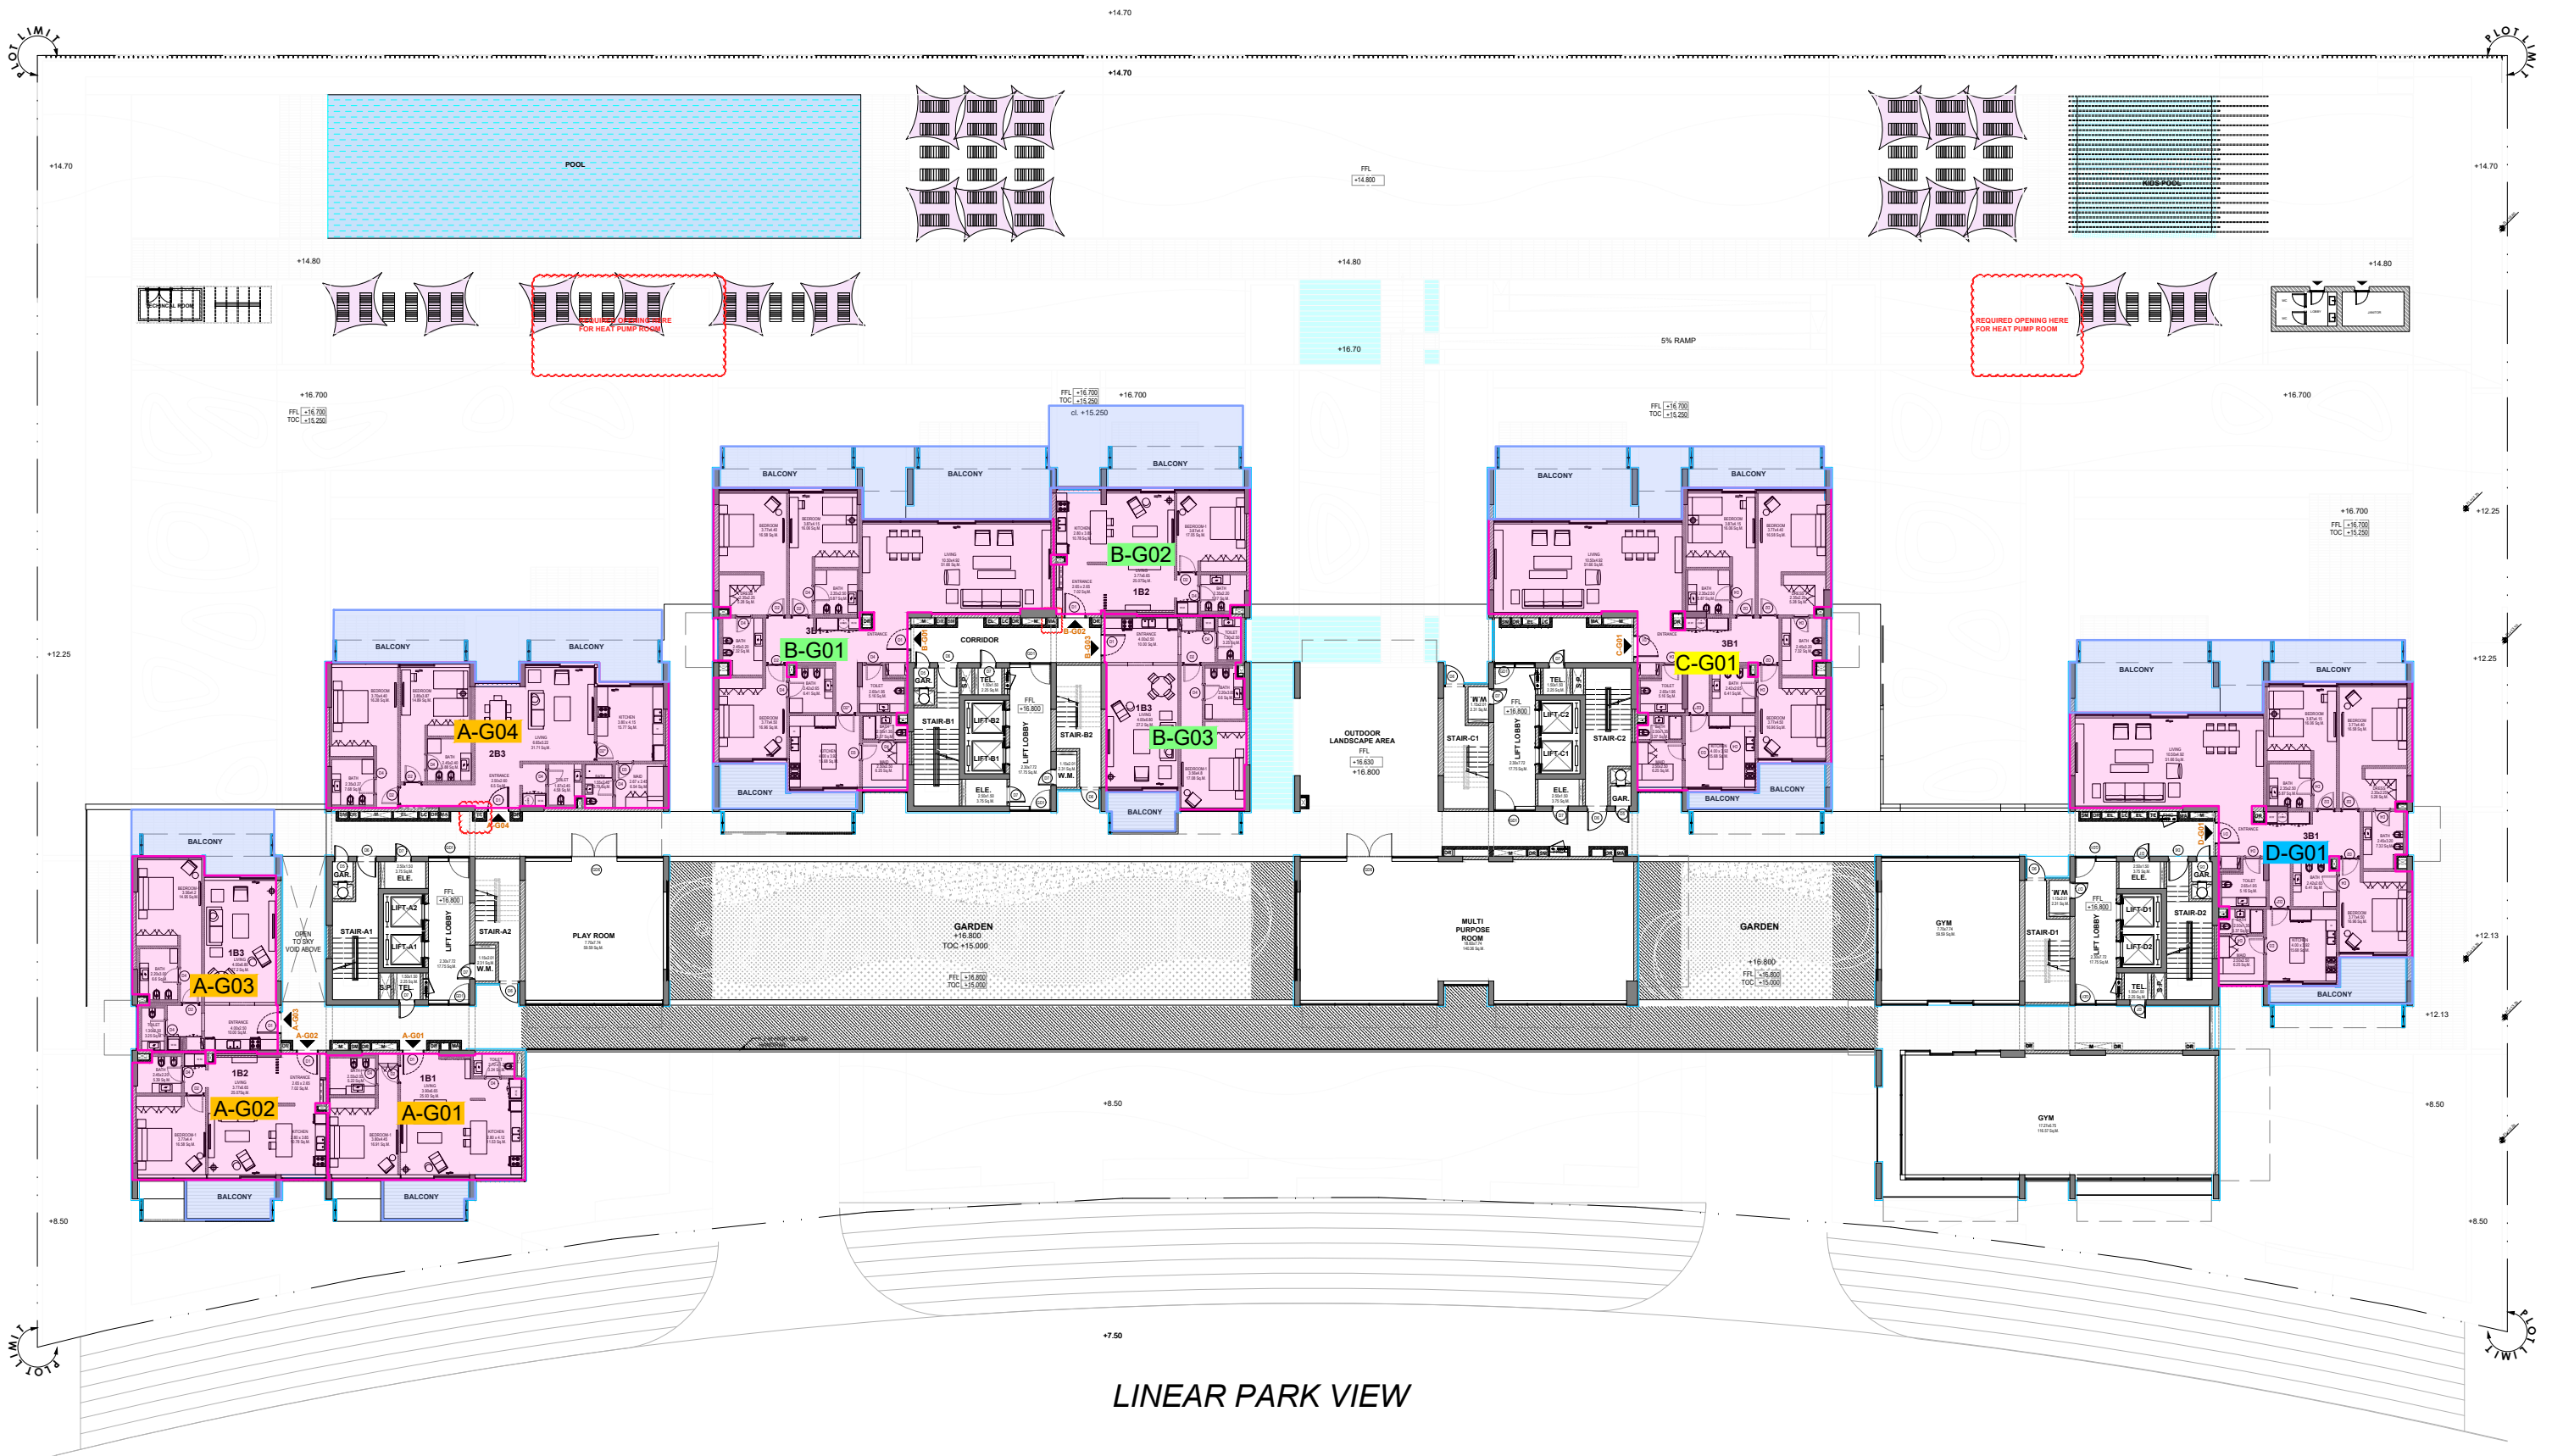

SEAVIEW

LINEAR PARK VIEW

# SEALINE RESIDENCE GF