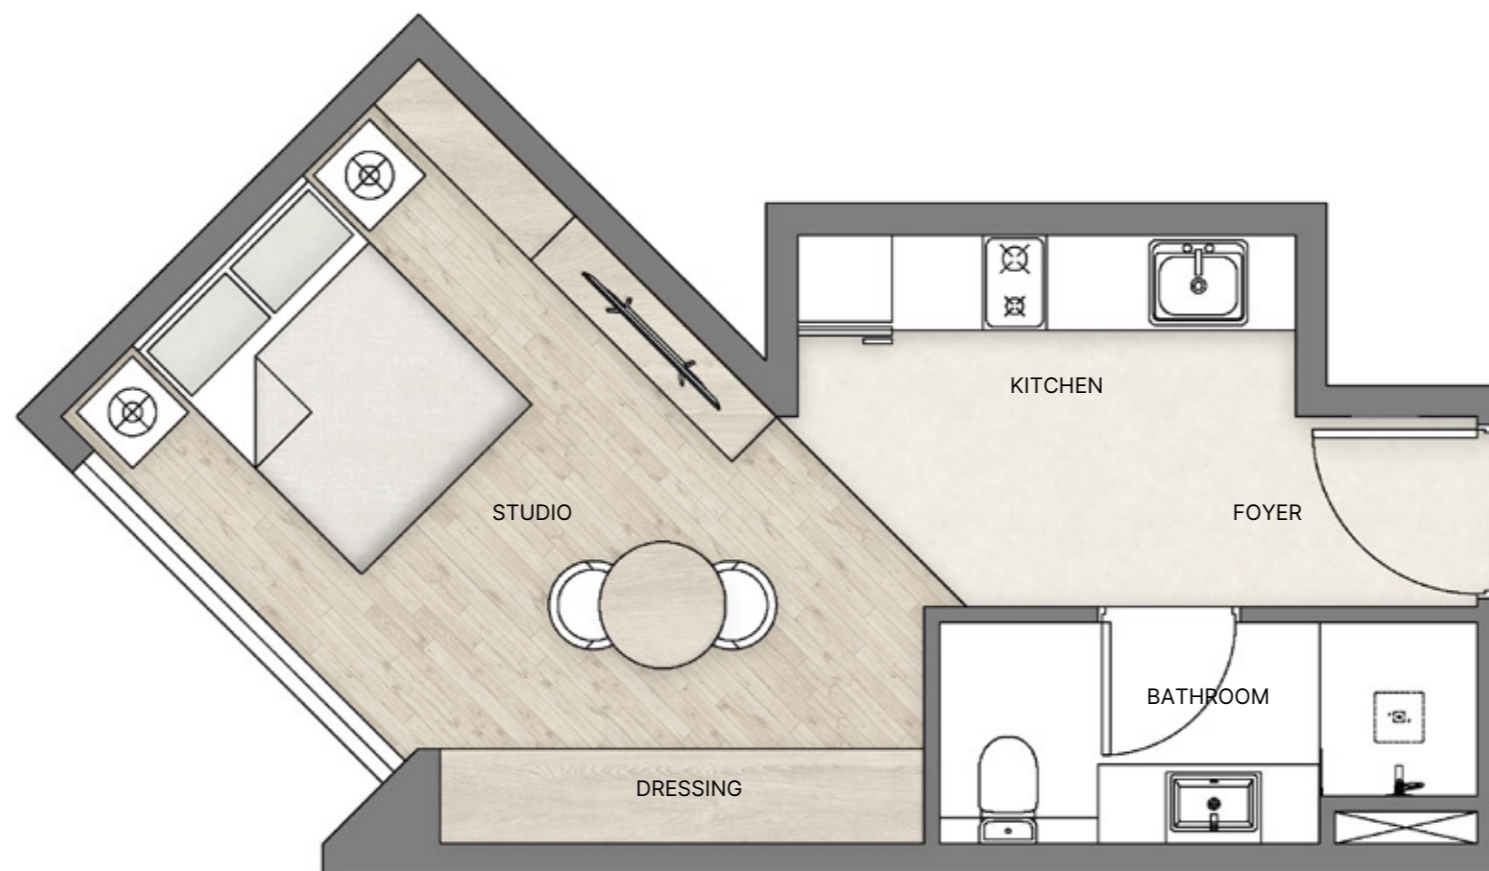

1st Podium

2nd Podium

STUDIO TYPE A

1 - 2nd Podium

TOTAL AREA | 334 - 351 SQ.FT.

Golf View

AL HAMRA
GREENS

1st Podium