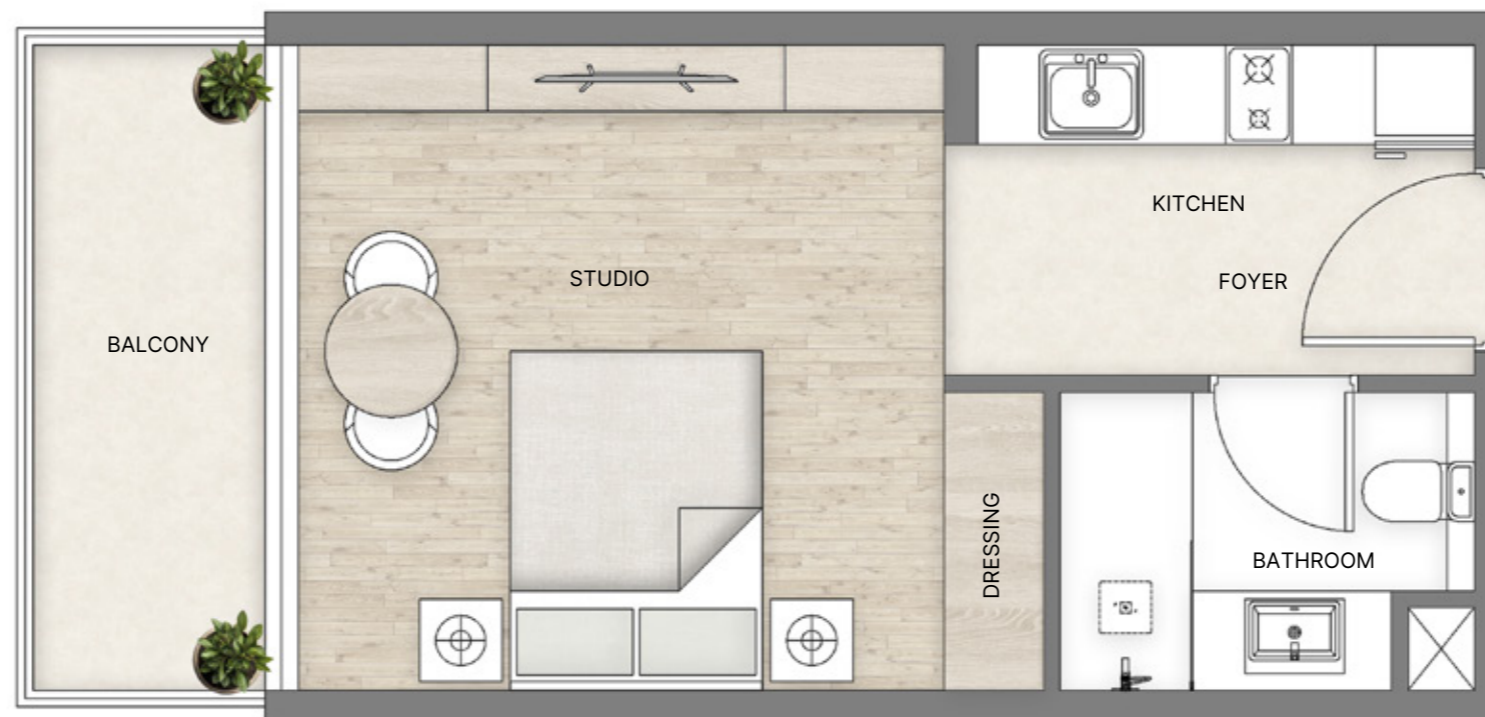

STUDIO TYPE D

1 - 2nd Podium
TOTAL AREA | 375 - 395 SQ.FT.