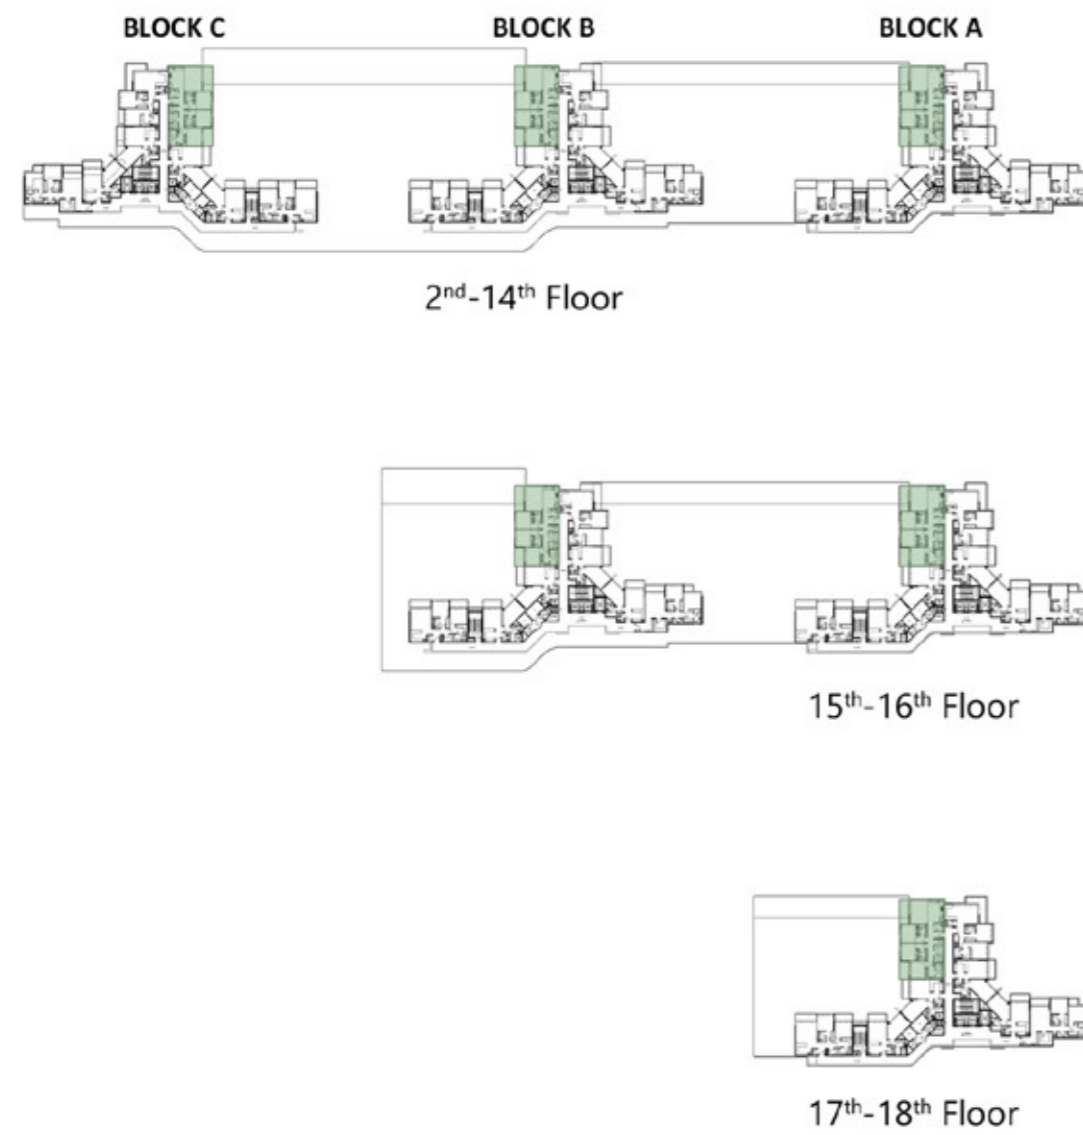

17th-18th Floor

2 BEDROOM TYPE B

1 - 18th FLOOR
TOTAL AREA | 1076 - 1049 SQ.FT.

3 BEDROOM

2 - 18th FLOOR
TOTAL AREA | 1621 - 1580 SQ.FT.

ALHAMRA

www.alhamragreens.com